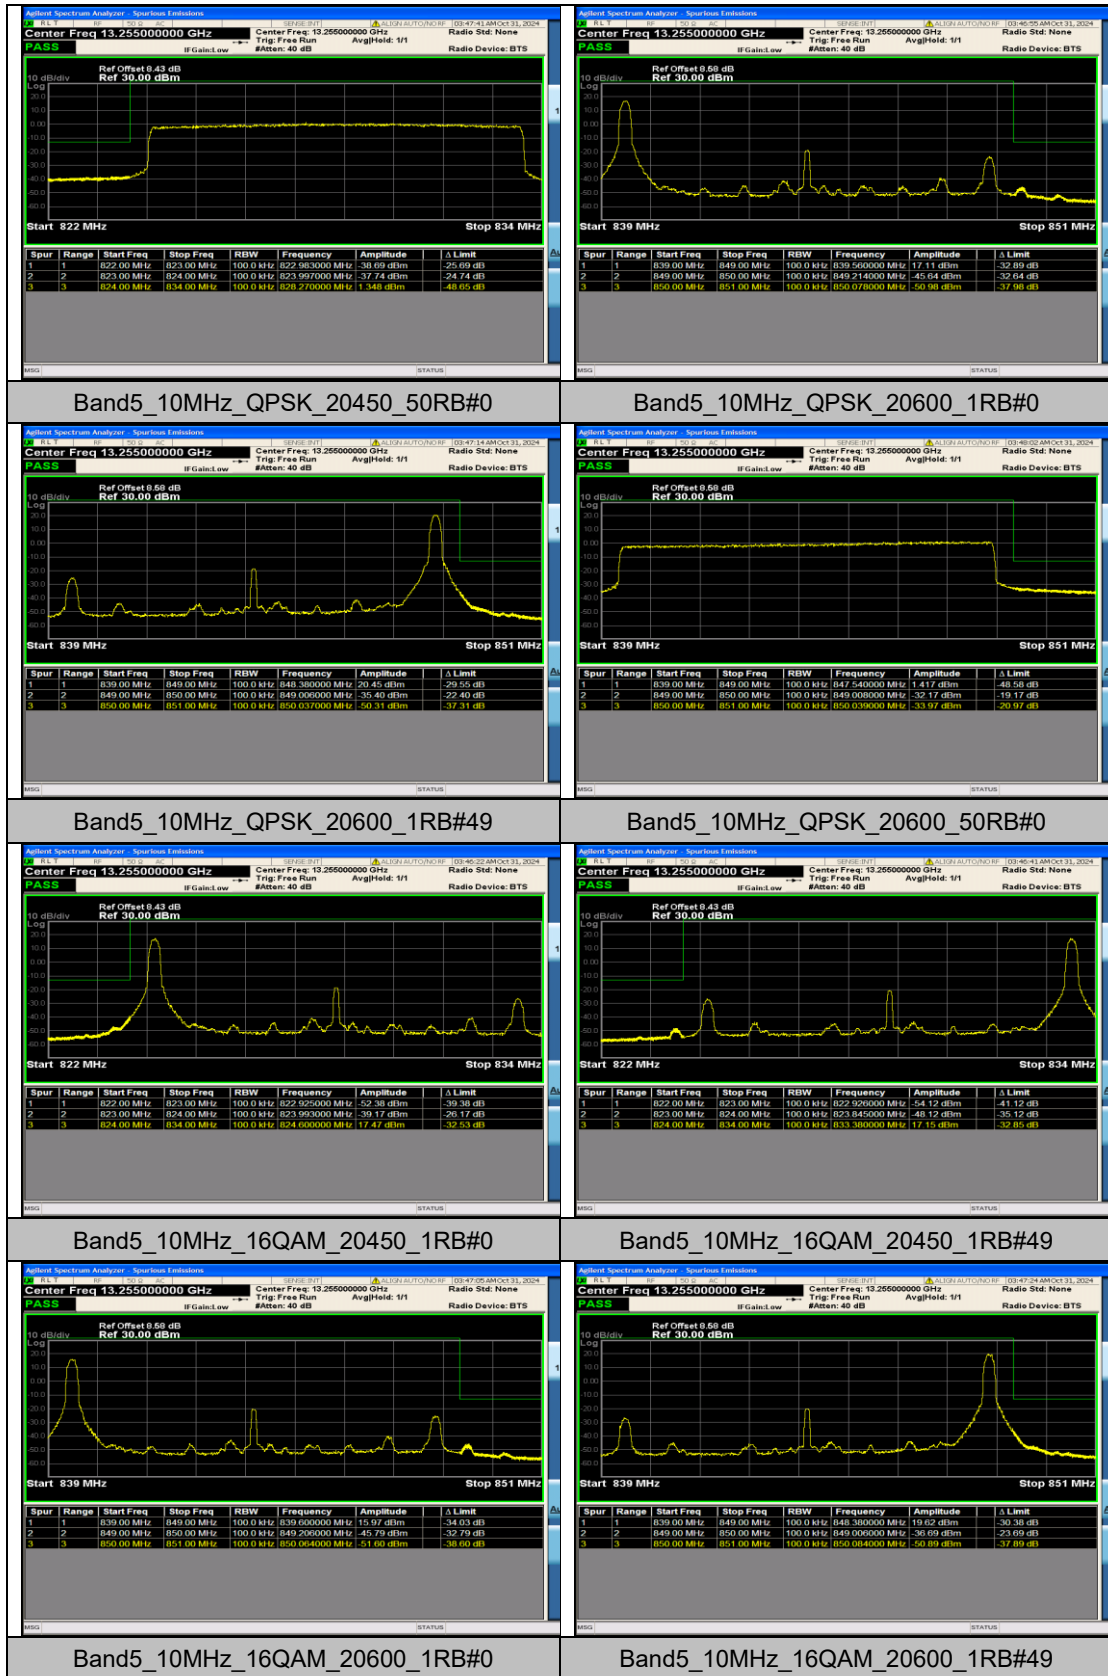

Band5_10MHz_QPSK_20450_1RB#49

Appendix E: Conducted Spurious Emission

Test Result

Band	Bandwidth	Modulation	Channel	RB Configuration	Frequency Range	Result (dBm)	Verdict
Band5	1.4MHz	QPSK	20407	1RB#0	0.009~0.15	-46.27	PASS
Band5	1.4MHz	QPSK	20407	1RB#0	0.15~30	-52.13	PASS
Band5	1.4MHz	QPSK	20407	1RB#0	30~1000	-51.71	PASS
Band5	1.4MHz	QPSK	20407	1RB#0	1000~3000	-41.73	PASS
Band5	1.4MHz	QPSK	20407	1RB#0	3000~10000	-42.86	PASS
Band5	1.4MHz	QPSK	20407	1RB#5	0.009~0.15	-46.03	PASS
Band5	1.4MHz	QPSK	20407	1RB#5	0.15~30	-54.50	PASS
Band5	1.4MHz	QPSK	20407	1RB#5	30~1000	-50.58	PASS
Band5	1.4MHz	QPSK	20407	1RB#5	1000~3000	-40.70	PASS
Band5	1.4MHz	QPSK	20407	1RB#5	3000~10000	-43.50	PASS
Band5	1.4MHz	QPSK	20407	6RB#0	0.009~0.15	-47.13	PASS
Band5	1.4MHz	QPSK	20407	6RB#0	0.15~30	-52.06	PASS
Band5	1.4MHz	QPSK	20407	6RB#0	30~1000	-48.69	PASS
Band5	1.4MHz	QPSK	20407	6RB#0	1000~3000	-44.00	PASS
Band5	1.4MHz	QPSK	20407	6RB#0	3000~10000	-43.25	PASS
Band5	1.4MHz	QPSK	20525	1RB#0	0.009~0.15	-47.61	PASS
Band5	1.4MHz	QPSK	20525	1RB#0	0.15~30	-52.86	PASS
Band5	1.4MHz	QPSK	20525	1RB#0	30~1000	-52.31	PASS
Band5	1.4MHz	QPSK	20525	1RB#0	1000~3000	-41.50	PASS
Band5	1.4MHz	QPSK	20525	1RB#0	3000~10000	-43.71	PASS
Band5	1.4MHz	QPSK	20525	1RB#5	0.009~0.15	-46.32	PASS
Band5	1.4MHz	QPSK	20525	1RB#5	0.15~30	-52.78	PASS
Band5	1.4MHz	QPSK	20525	1RB#5	30~1000	-53.12	PASS
Band5	1.4MHz	QPSK	20525	1RB#5	1000~3000	-40.78	PASS
Band5	1.4MHz	QPSK	20525	1RB#5	3000~10000	-43.34	PASS
Band5	1.4MHz	QPSK	20525	6RB#0	0.009~0.15	-48.18	PASS
Band5	1.4MHz	QPSK	20525	6RB#0	0.15~30	-52.77	PASS
Band5	1.4MHz	QPSK	20525	6RB#0	30~1000	-51.67	PASS
Band5	1.4MHz	QPSK	20525	6RB#0	1000~3000	-44.39	PASS
Band5	1.4MHz	QPSK	20525	6RB#0	3000~10000	-43.54	PASS
Band5	1.4MHz	QPSK	20643	1RB#0	0.009~0.15	-47.74	PASS
Band5	1.4MHz	QPSK	20643	1RB#0	0.15~30	-53.75	PASS
Band5	1.4MHz	QPSK	20643	1RB#0	30~1000	-50.11	PASS
Band5	1.4MHz	QPSK	20643	1RB#0	1000~3000	-41.22	PASS
Band5	1.4MHz	QPSK	20643	1RB#0	3000~10000	-43.21	PASS
Band5	1.4MHz	QPSK	20643	1RB#5	0.009~0.15	-49.27	PASS