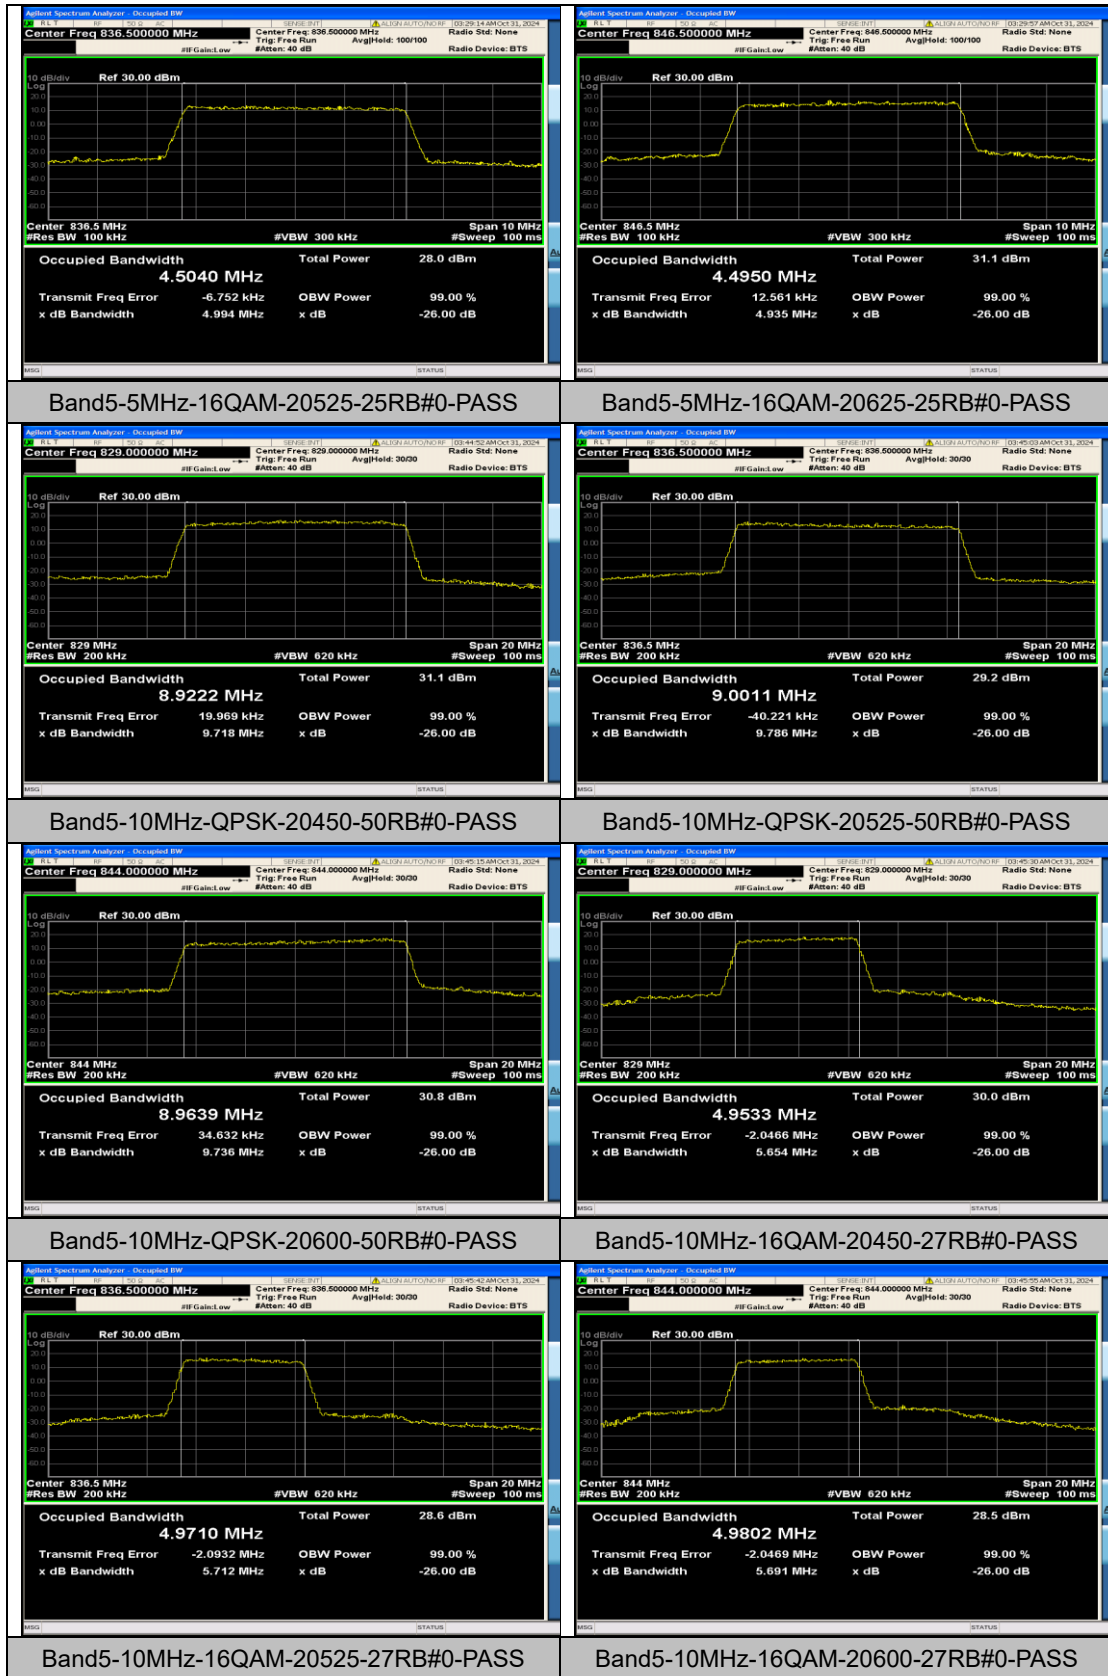

Band5-5MHz-QPSK-20625-25RB#0-PASS

Band5-5MHz-16QAM-20425-25RB#0-PASS