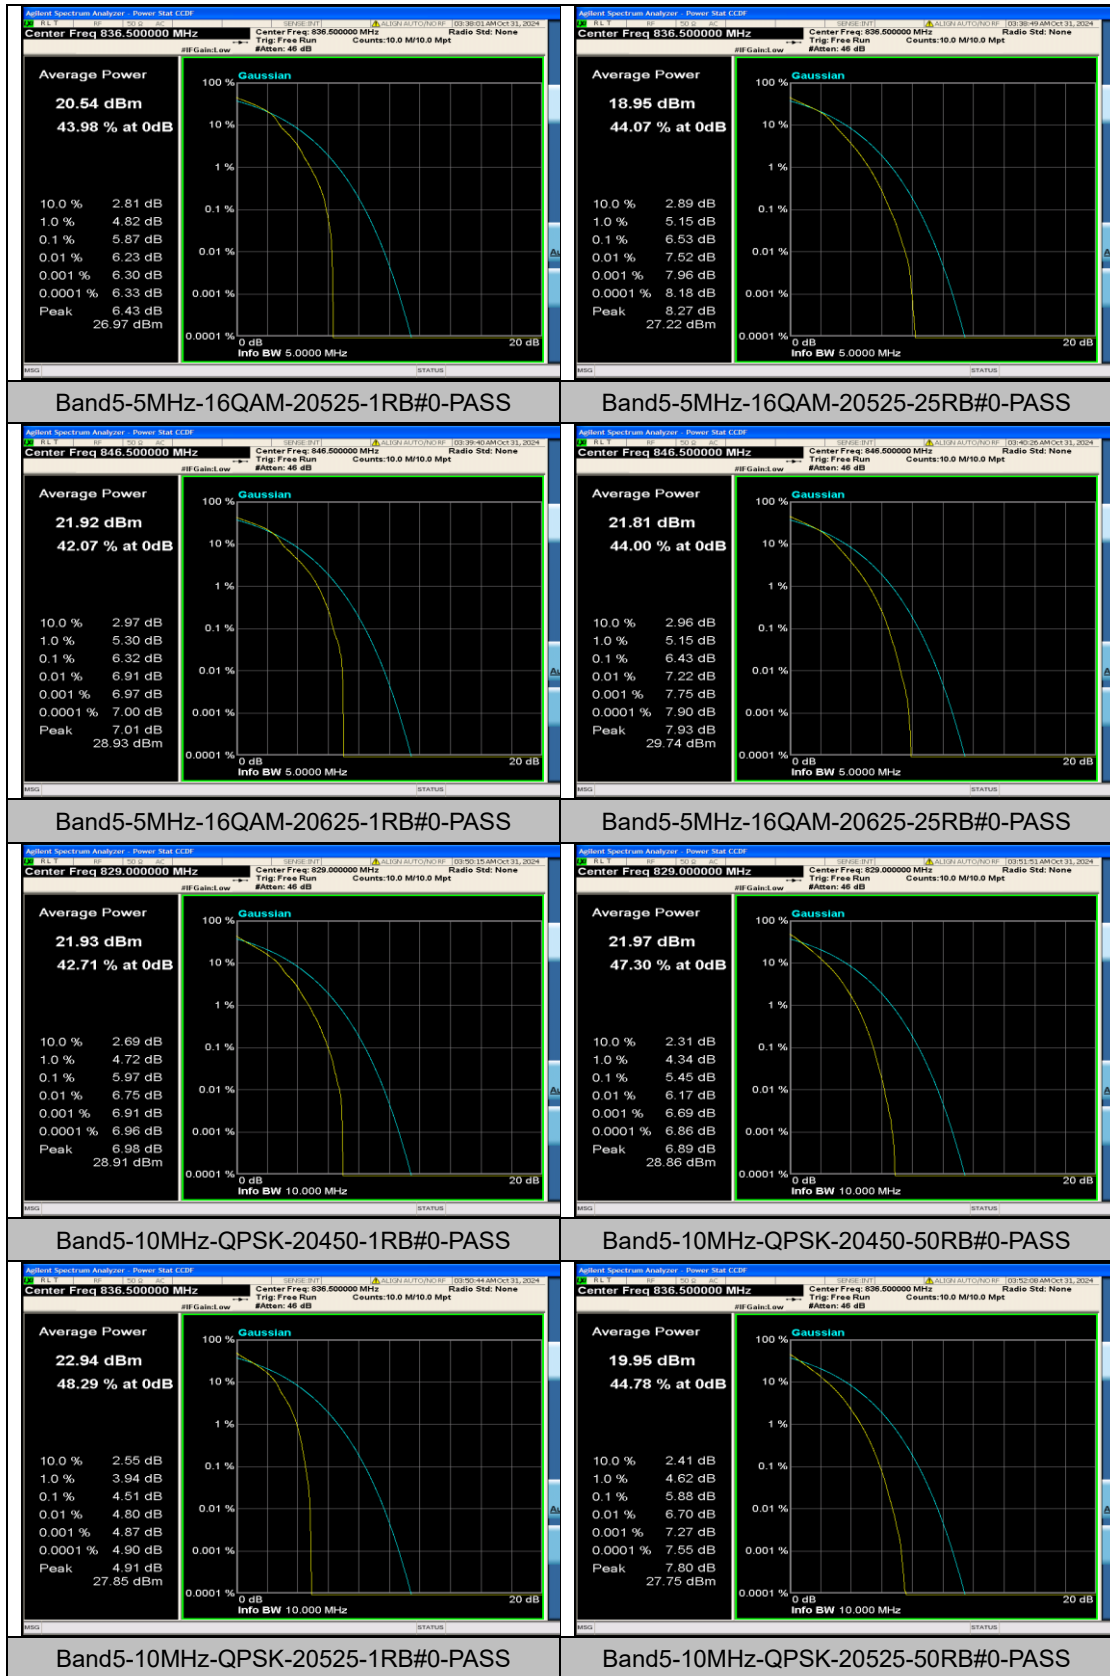

Band5	5MHz	16QAM	20625	25RB#0	6.43	13	PASS
Band5	10MHz	QPSK	20450	1RB#0	5.97	13	PASS
Band5	10MHz	QPSK	20450	50RB#0	5.45	13	PASS
Band5	10MHz	QPSK	20525	1RB#0	4.51	13	PASS
Band5	10MHz	QPSK	20525	50RB#0	5.88	13	PASS
Band5	10MHz	QPSK	20600	1RB#0	5.76	13	PASS
Band5	10MHz	QPSK	20600	50RB#0	5.88	13	PASS
Band5	10MHz	16QAM	20450	1RB#0	6.82	13	PASS
Band5	10MHz	16QAM	20525	1RB#0	5.61	13	PASS
Band5	10MHz	16QAM	20600	1RB#0	6.65	13	PASS

Test Graphs

Appendix C: 26dB Bandwidth and Occupied Bandwidth

Test Result

Band	Bandwidth	Modulation	Channel	RB Configuration	Occupied Bandwidth (MHz)	26dB Bandwidth (MHz)	Verdict
Band5	1.4MHz	QPSK	20407	6RB#0	1.0912	1.274	PASS
Band5	1.4MHz	QPSK	20525	6RB#0	1.0896	1.274	PASS
Band5	1.4MHz	QPSK	20643	6RB#0	1.0904	1.275	PASS
Band5	1.4MHz	16QAM	20407	6RB#0	1.0956	1.292	PASS
Band5	1.4MHz	16QAM	20525	6RB#0	1.0952	1.270	PASS
Band5	1.4MHz	16QAM	20643	6RB#0	1.0968	1.287	PASS
Band5	3MHz	QPSK	20415	15RB#0	2.6966	2.923	PASS
Band5	3MHz	QPSK	20525	15RB#0	2.6974	2.938	PASS
Band5	3MHz	QPSK	20635	15RB#0	2.6953	2.922	PASS
Band5	3MHz	16QAM	20415	15RB#0	2.6882	2.913	PASS
Band5	3MHz	16QAM	20525	15RB#0	2.6888	2.909	PASS
Band5	3MHz	16QAM	20635	15RB#0	2.6849	2.922	PASS
Band5	5MHz	QPSK	20425	25RB#0	4.5061	4.957	PASS
Band5	5MHz	QPSK	20525	25RB#0	4.5006	4.934	PASS
Band5	5MHz	QPSK	20625	25RB#0	4.5032	4.963	PASS
Band5	5MHz	16QAM	20425	25RB#0	4.4962	4.949	PASS
Band5	5MHz	16QAM	20525	25RB#0	4.5040	4.994	PASS
Band5	5MHz	16QAM	20625	25RB#0	4.4950	4.935	PASS
Band5	10MHz	QPSK	20450	50RB#0	8.9222	9.718	PASS
Band5	10MHz	QPSK	20525	50RB#0	9.0011	9.786	PASS
Band5	10MHz	QPSK	20600	50RB#0	8.9639	9.736	PASS
Band5	10MHz	16QAM	20450	27RB#0	4.9533	5.654	PASS
Band5	10MHz	16QAM	20525	27RB#0	4.9710	5.712	PASS
Band5	10MHz	16QAM	20600	27RB#0	4.9802	5.691	PASS