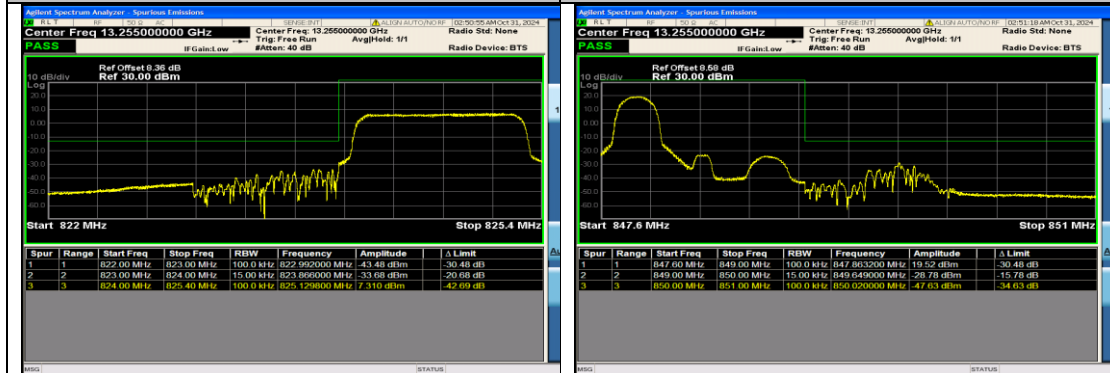

Band5_1.4MHz_16QAM_20407_1RB#0

Band5_1.4MHz_16QAM_20407_1RB#5