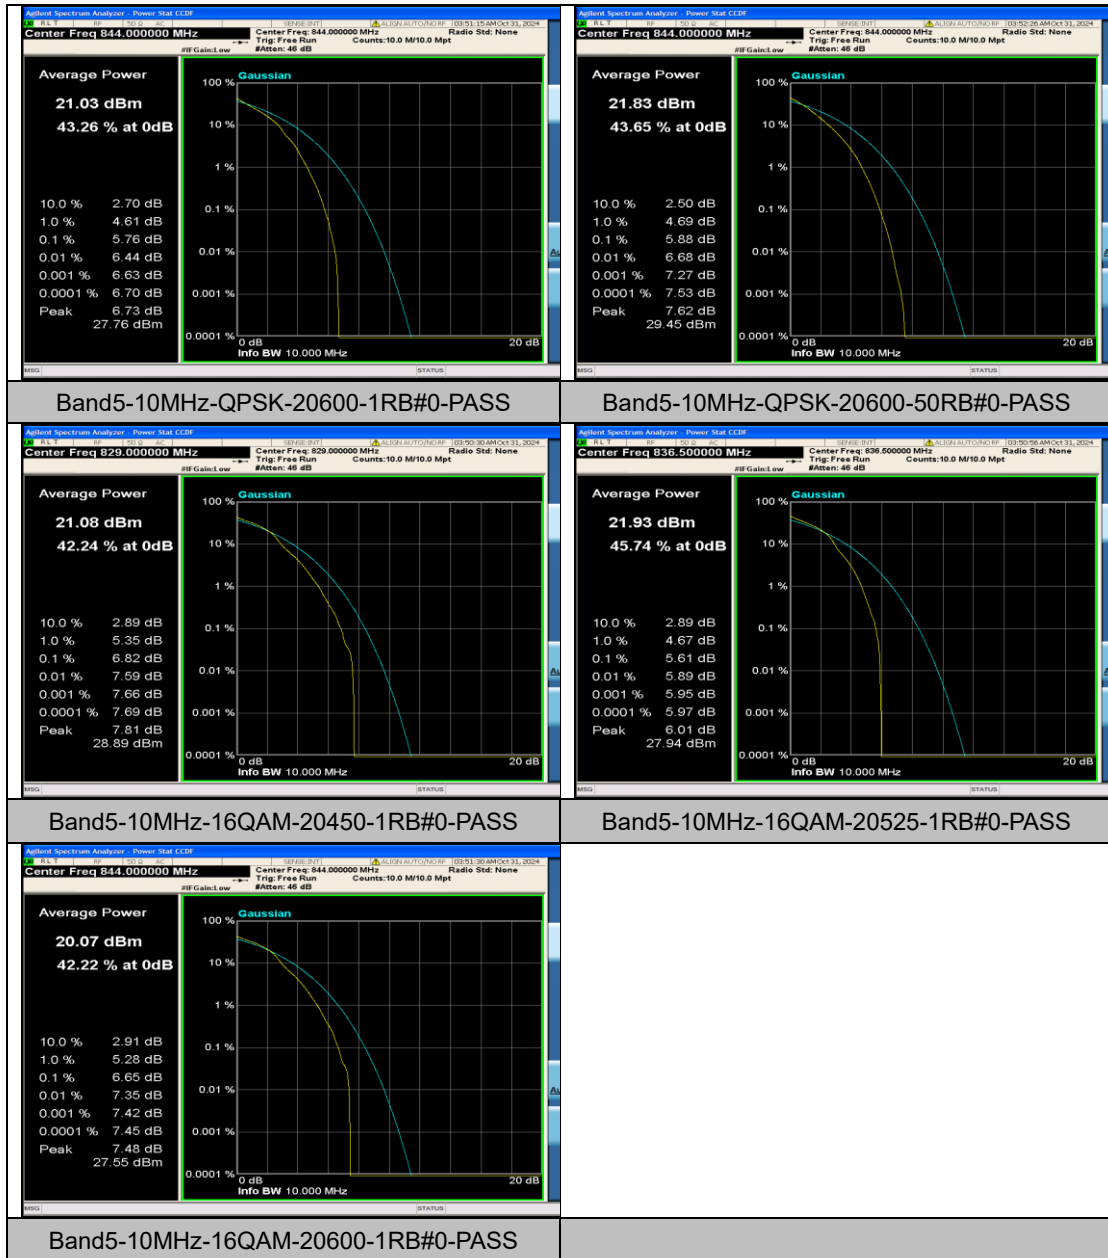

Test Graphs

Appendix C: 26dB Bandwidth and Occupied Bandwidth

Test Result

Band	Bandwidth	Modulation	Channel	RB Configuration	Occupied Bandwidth (MHz)	26dB Bandwidth (MHz)	Verdict
Band5	1.4MHz	QPSK	20407	6RB#0	1.0912	1.274	PASS
Band5	1.4MHz	QPSK	20525	6RB#0	1.0896	1.274	PASS
Band5	1.4MHz	QPSK	20643	6RB#0	1.0904	1.275	PASS
Band5	1.4MHz	16QAM	20407	6RB#0	1.0956	1.292	PASS
Band5	1.4MHz	16QAM	20525	6RB#0	1.0952	1.270	PASS
Band5	1.4MHz	16QAM	20643	6RB#0	1.0968	1.287	PASS
Band5	3MHz	QPSK	20415	15RB#0	2.6966	2.923	PASS
Band5	3MHz	QPSK	20525	15RB#0	2.6974	2.938	PASS
Band5	3MHz	QPSK	20635	15RB#0	2.6953	2.922	PASS
Band5	3MHz	16QAM	20415	15RB#0	2.6882	2.913	PASS
Band5	3MHz	16QAM	20525	15RB#0	2.6888	2.909	PASS
Band5	3MHz	16QAM	20635	15RB#0	2.6849	2.922	PASS
Band5	5MHz	QPSK	20425	25RB#0	4.5061	4.957	PASS
Band5	5MHz	QPSK	20525	25RB#0	4.5006	4.934	PASS
Band5	5MHz	QPSK	20625	25RB#0	4.5032	4.963	PASS
Band5	5MHz	16QAM	20425	25RB#0	4.4962	4.949	PASS
Band5	5MHz	16QAM	20525	25RB#0	4.5040	4.994	PASS
Band5	5MHz	16QAM	20625	25RB#0	4.4950	4.935	PASS
Band5	10MHz	QPSK	20450	50RB#0	8.9222	9.718	PASS
Band5	10MHz	QPSK	20525	50RB#0	9.0011	9.786	PASS
Band5	10MHz	QPSK	20600	50RB#0	8.9639	9.736	PASS
Band5	10MHz	16QAM	20450	27RB#0	4.9533	5.654	PASS
Band5	10MHz	16QAM	20525	27RB#0	4.9710	5.712	PASS
Band5	10MHz	16QAM	20600	27RB#0	4.9802	5.691	PASS