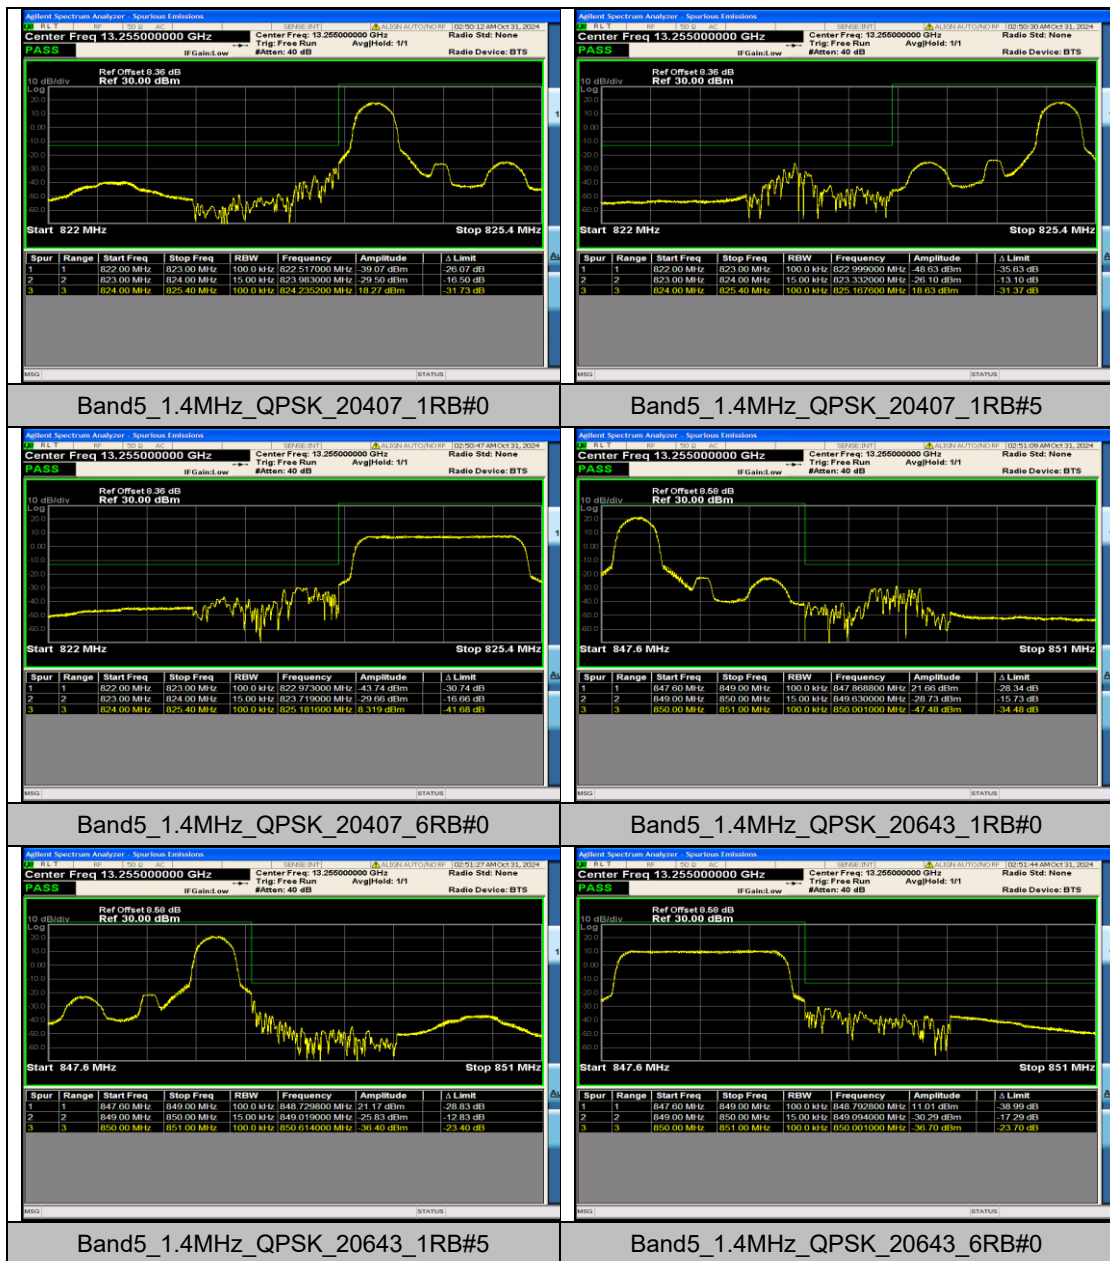

Band5	10MHz	QPSK	20450	1RB#0	-38.84	PASS
Band5	10MHz	QPSK	20450	1RB#49	-47.33	PASS
Band5	10MHz	QPSK	20450	50RB#0	-37.74	PASS
Band5	10MHz	QPSK	20600	1RB#0	-45.64	PASS
Band5	10MHz	QPSK	20600	1RB#49	-35.40	PASS
Band5	10MHz	QPSK	20600	50RB#0	-32.17	PASS
Band5	10MHz	16QAM	20450	1RB#0	-39.17	PASS
Band5	10MHz	16QAM	20450	1RB#49	-48.12	PASS
Band5	10MHz	16QAM	20600	1RB#0	-45.79	PASS
Band5	10MHz	16QAM	20600	1RB#49	-36.69	PASS

Test Graphs