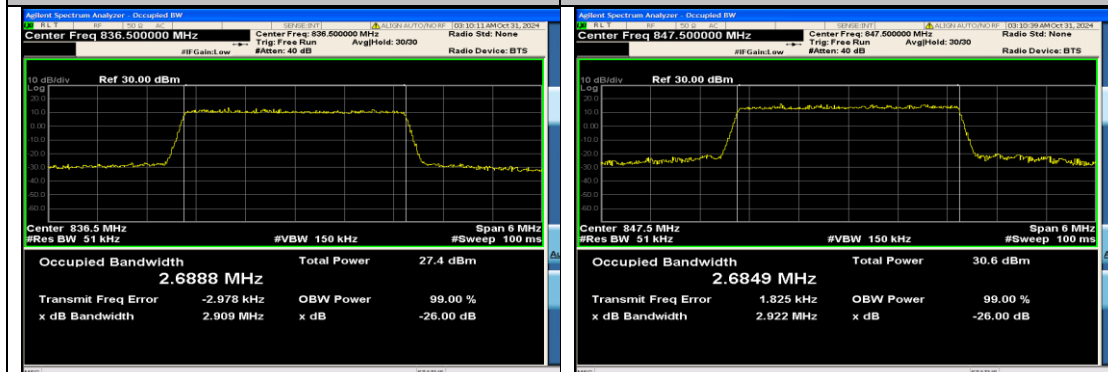

Band5-3MHz-QPSK-20635-15RB#0-PASS

Band5-3MHz-16QAM-20415-15RB#0-PASS