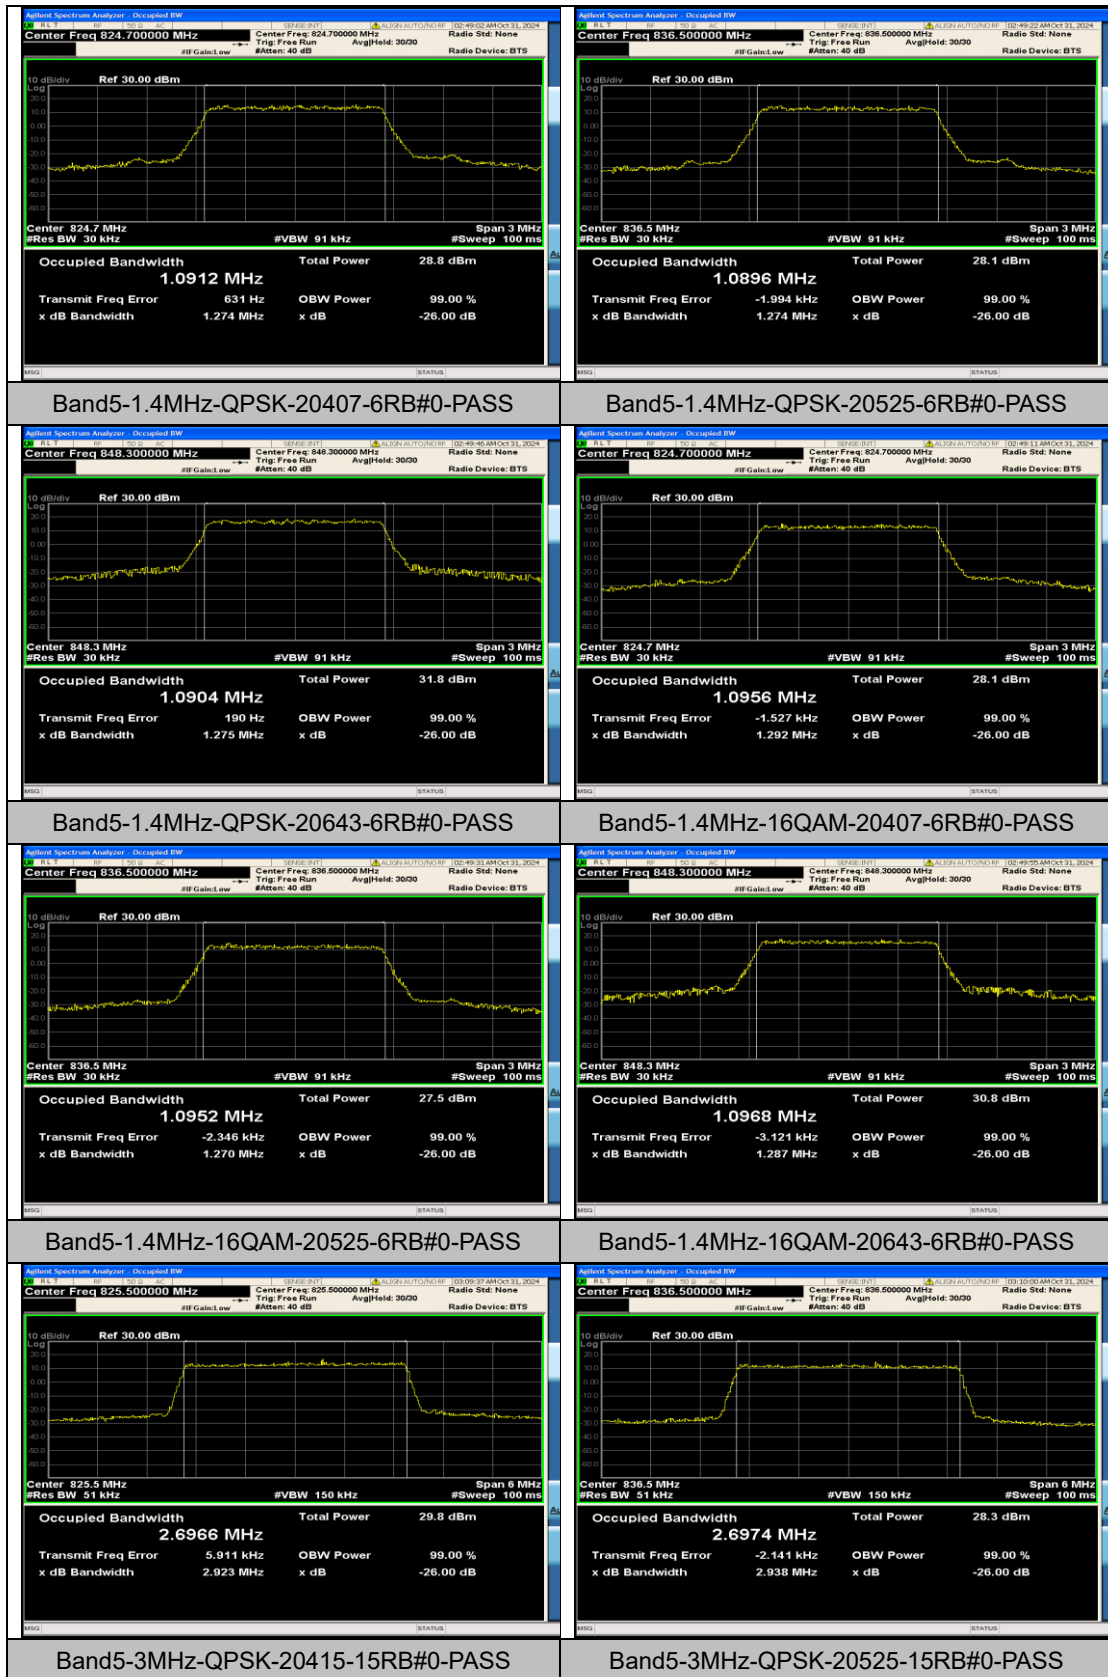

Test Graphs

Appendix C: 26dB Bandwidth and Occupied Bandwidth

Test Result

Band	Bandwidth	Modulation	Channel	RB Configuration	Occupied Bandwidth (MHz)	26dB Bandwidth (MHz)	Verdict
Band5	1.4MHz	QPSK	20407	6RB#0	1.0912	1.274	PASS
Band5	1.4MHz	QPSK	20525	6RB#0	1.0896	1.274	PASS
Band5	1.4MHz	QPSK	20643	6RB#0	1.0904	1.275	PASS
Band5	1.4MHz	16QAM	20407	6RB#0	1.0956	1.292	PASS
Band5	1.4MHz	16QAM	20525	6RB#0	1.0952	1.270	PASS
Band5	1.4MHz	16QAM	20643	6RB#0	1.0968	1.287	PASS
Band5	3MHz	QPSK	20415	15RB#0	2.6966	2.923	PASS
Band5	3MHz	QPSK	20525	15RB#0	2.6974	2.938	PASS
Band5	3MHz	QPSK	20635	15RB#0	2.6953	2.922	PASS
Band5	3MHz	16QAM	20415	15RB#0	2.6882	2.913	PASS
Band5	3MHz	16QAM	20525	15RB#0	2.6888	2.909	PASS
Band5	3MHz	16QAM	20635	15RB#0	2.6849	2.922	PASS
Band5	5MHz	QPSK	20425	25RB#0	4.5061	4.957	PASS
Band5	5MHz	QPSK	20525	25RB#0	4.5006	4.934	PASS
Band5	5MHz	QPSK	20625	25RB#0	4.5032	4.963	PASS
Band5	5MHz	16QAM	20425	25RB#0	4.4962	4.949	PASS
Band5	5MHz	16QAM	20525	25RB#0	4.5040	4.994	PASS
Band5	5MHz	16QAM	20625	25RB#0	4.4950	4.935	PASS
Band5	10MHz	QPSK	20450	50RB#0	8.9222	9.718	PASS
Band5	10MHz	QPSK	20525	50RB#0	9.0011	9.786	PASS
Band5	10MHz	QPSK	20600	50RB#0	8.9639	9.736	PASS
Band5	10MHz	16QAM	20450	27RB#0	4.9533	5.654	PASS
Band5	10MHz	16QAM	20525	27RB#0	4.9710	5.712	PASS
Band5	10MHz	16QAM	20600	27RB#0	4.9802	5.691	PASS

Test Graphs

Band5-3MHz-QPSK-20635-15RB#0-PASS

Band5-3MHz-16QAM-20415-15RB#0-PASS

Band5-3MHz-16QAM-20525-15RB#0-PASS

Band5-3MHz-16QAM-20635-15RB#0-PASS

Band5-5MHz-QPSK-20425-25RB#0-PASS

Band5-5MHz-QPSK-20525-25RB#0-PASS