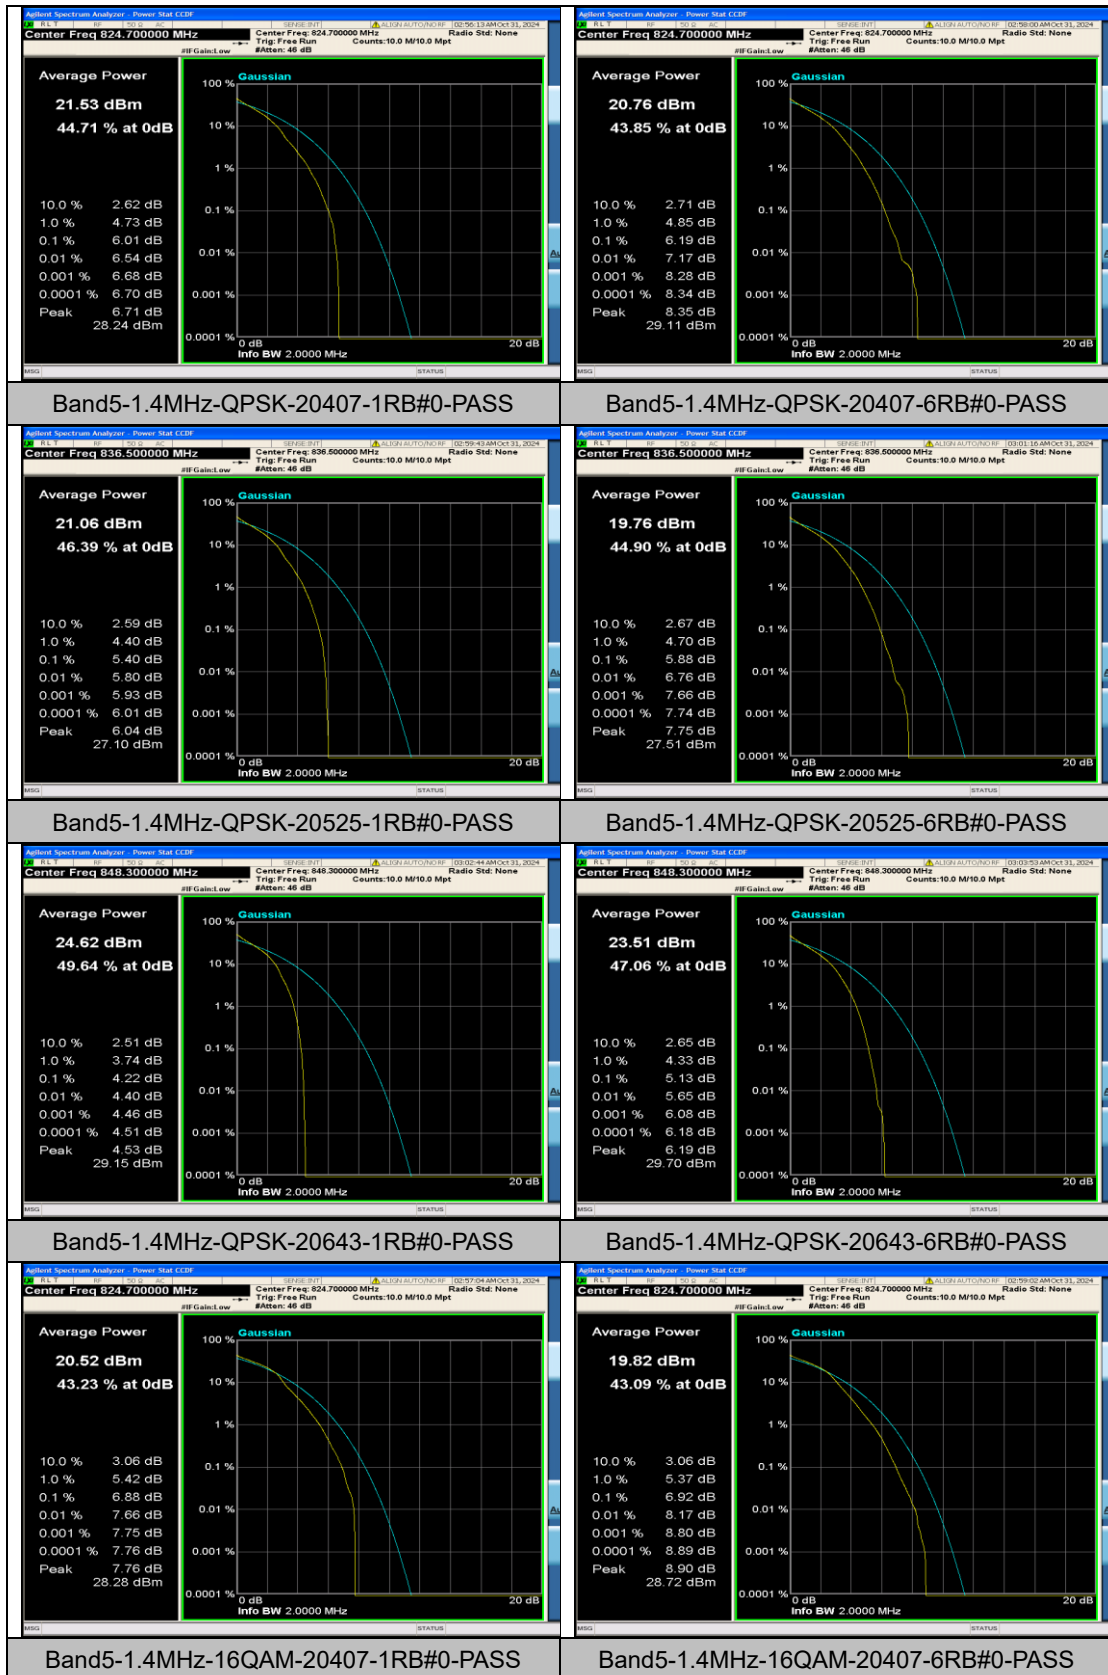

Test Graphs