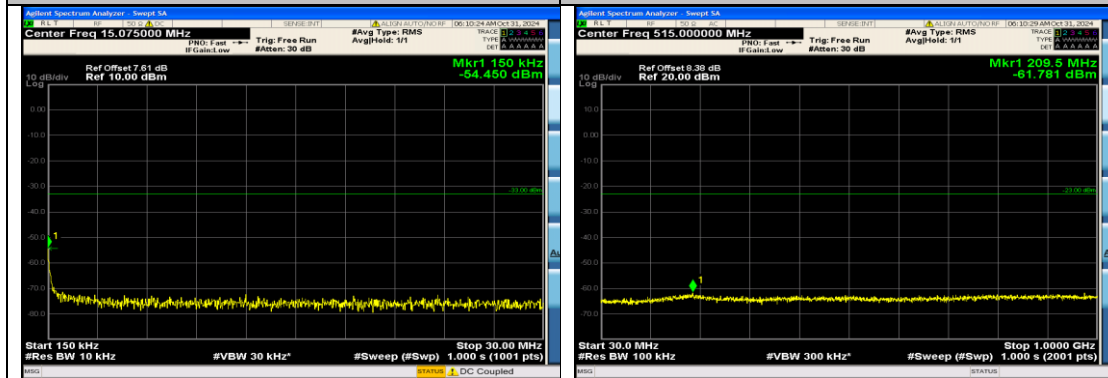

Band4\_5MHz\_QPSK\_19975\_25RB#0\_3000~20000\_3000~20000

Band4\_5MHz\_QPSK\_20175\_1RB#0\_0.009~0.15\_0.009~0.15

Band4\_5MHz\_QPSK\_20175\_1RB#0\_0.15~30\_0.15~30

Band4\_5MHz\_QPSK\_20175\_1RB#0\_30~1000\_30~1000

Band4\_5MHz\_QPSK\_20175\_1RB#0\_1000~3000\_1000~3000

Band4\_5MHz\_QPSK\_20175\_1RB#0\_3000~20000\_3000~20000

Band4\_5MHz\_QPSK\_20175\_1RB#24\_0.009~0.15\_0.009~0.15

Band4\_5MHz\_QPSK\_20175\_1RB#24\_0.15~30\_0.15~30