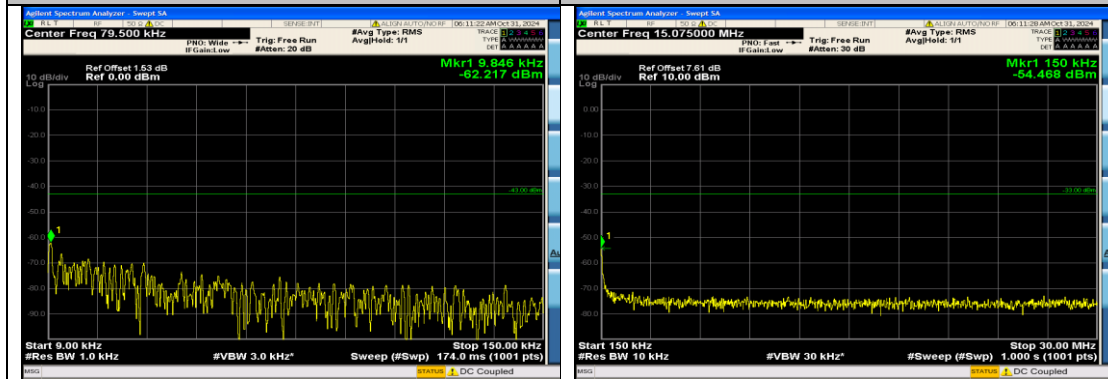

Band4\_5MHz\_QPSK\_19975\_25RB#0\_3000~20000\_3000~20000

Band4\_5MHz\_QPSK\_20175\_1RB#0\_0.009~0.15\_0.009~0.15

Band4\_5MHz\_QPSK\_20175\_1RB#0\_0.15~30\_0.15~30

Band4\_5MHz\_QPSK\_20175\_1RB#0\_30~1000\_30~1000

Band4\_5MHz\_QPSK\_20175\_1RB#0\_1000~3000\_1000~3000

Band4\_5MHz\_QPSK\_20175\_1RB#0\_3000~20000\_3000~20000

Band4\_5MHz\_QPSK\_20175\_1RB#24\_0.009~0.15\_0.009~0.15

Band4\_5MHz\_QPSK\_20175\_1RB#24\_0.15~30\_0.15~30