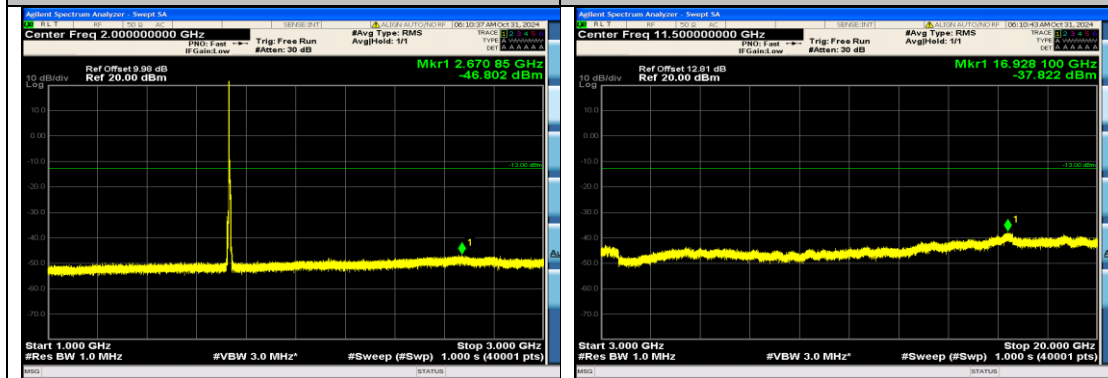

Band4\_5MHz\_QPSK\_19975\_25RB#0\_3000~20000\_3000~20000

Band4\_5MHz\_QPSK\_20175\_1RB#0\_0.009~0.15\_0.009~0.15

Band4\_5MHz\_QPSK\_20175\_1RB#0\_0.15~30\_0.15~30

Band4\_5MHz\_QPSK\_20175\_1RB#0\_30~1000\_30~1000

Band4\_5MHz\_QPSK\_20175\_1RB#0\_1000~3000\_1000~3000

Band4\_5MHz\_QPSK\_20175\_1RB#0\_3000~20000\_3000~20000

Band4\_5MHz\_QPSK\_20175\_1RB#24\_0.009~0.15\_0.009~0.15

Band4\_5MHz\_QPSK\_20175\_1RB#24\_0.15~30\_0.15~30