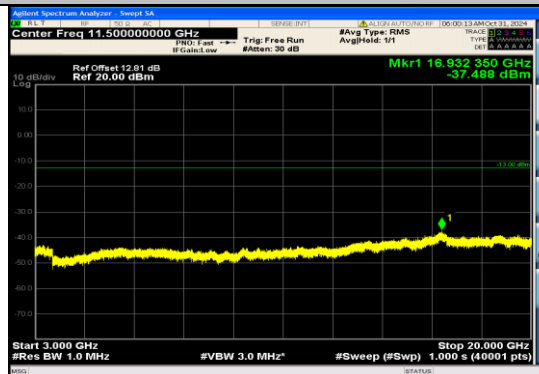

Band4_3MHz_QPSK_20175_1RB#0_0.15~30_0.15~30

Band4_3MHz_QPSK_20175_1RB#0_30~1000_30~1000

Band4_3MHz_QPSK_20175_1RB#0_1000~3000_0_1000~3000

Band4_3MHz_QPSK_20175_1RB#0_3000~20000_00_3000~20000

Band4_3MHz_QPSK_20175_1RB#14_0.009~0.15_0.009~0.15