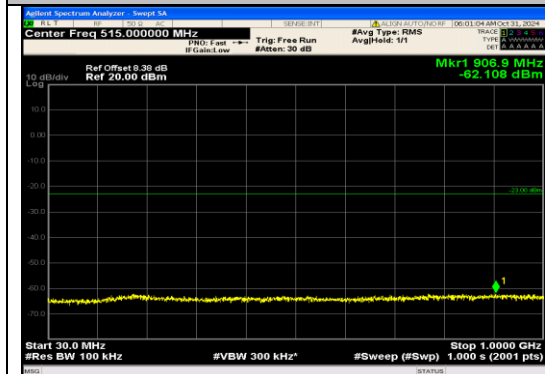

Band4_3MHz_QPSK_20175_1RB#14_0.009~0.15_0.009~0.15

Band4_3MHz_QPSK_20175_1RB#14_30~1000_30~1000