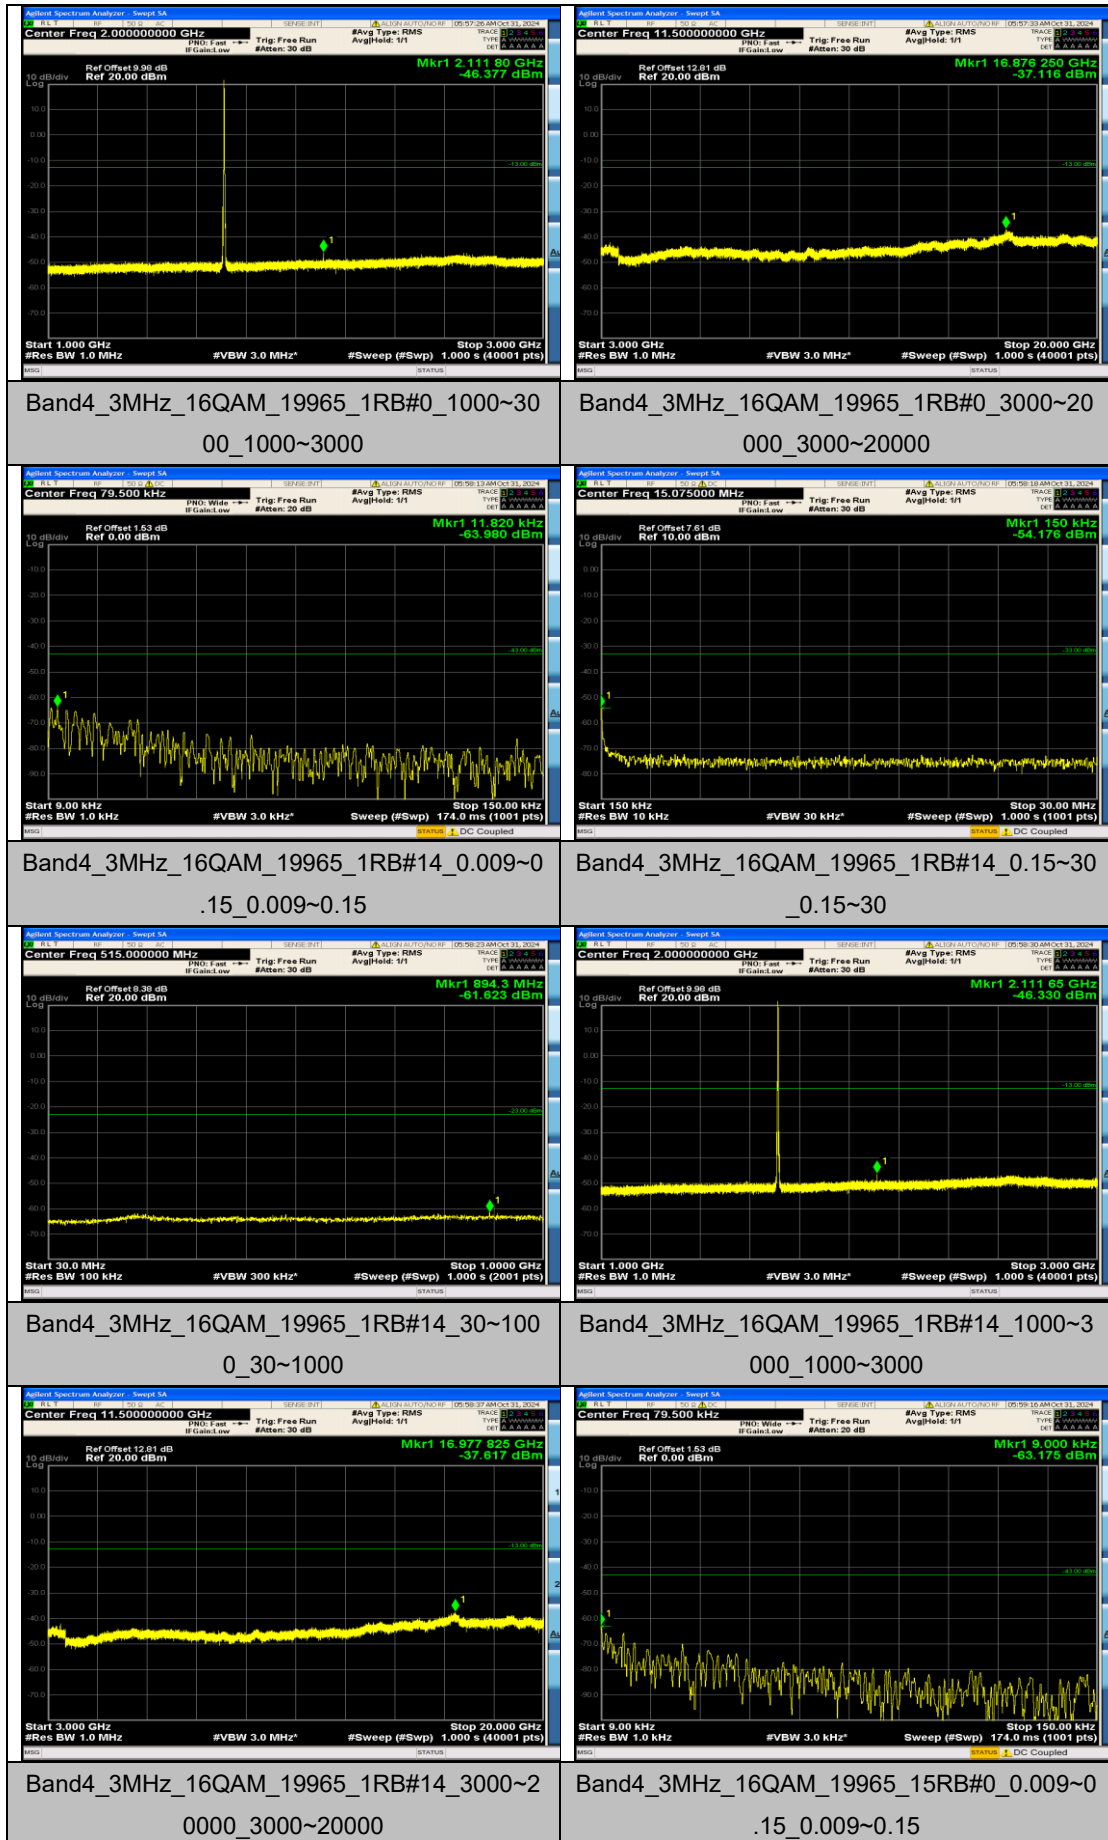

Band4_3MHz_QPSK_20175_1RB#0_0.15~30_0.15~30

Band4_3MHz_QPSK_20175_1RB#0_30~1000_30~1000

Band4_3MHz_QPSK_20175_1RB#0_1000~3000_0_1000~3000

Band4_3MHz_QPSK_20175_1RB#0_3000~20000_00_3000~20000

Band4_3MHz_QPSK_20175_1RB#14_0.009~0.15_0.009~0.15

Band4_3MHz_QPSK_20175_1RB#14_0.15~30_0.15~30

Band4_3MHz_QPSK_20175_1RB#14_30~1000_30~1000

Band4_3MHz_QPSK_20175_1RB#14_1000~3000_00_1000~3000

Band4_3MHz_16QAM_20175_1RB#0_3000~2000_3000~20000

Band4_3MHz_16QAM_20175_1RB#14_0.009~0.15_0.009~0.15

Band4_3MHz_16QAM_20175_1RB#14_0.15~30_0.15~30

Band4_3MHz_16QAM_20175_1RB#14_30~1000_30~1000

Band4_3MHz_16QAM_20175_1RB#14_1000~3000_1000~3000

Band4_3MHz_16QAM_20175_1RB#14_3000~20000_3000~20000

Band4_3MHz_16QAM_20175_15RB#0_0.009~0.15_0.009~0.15