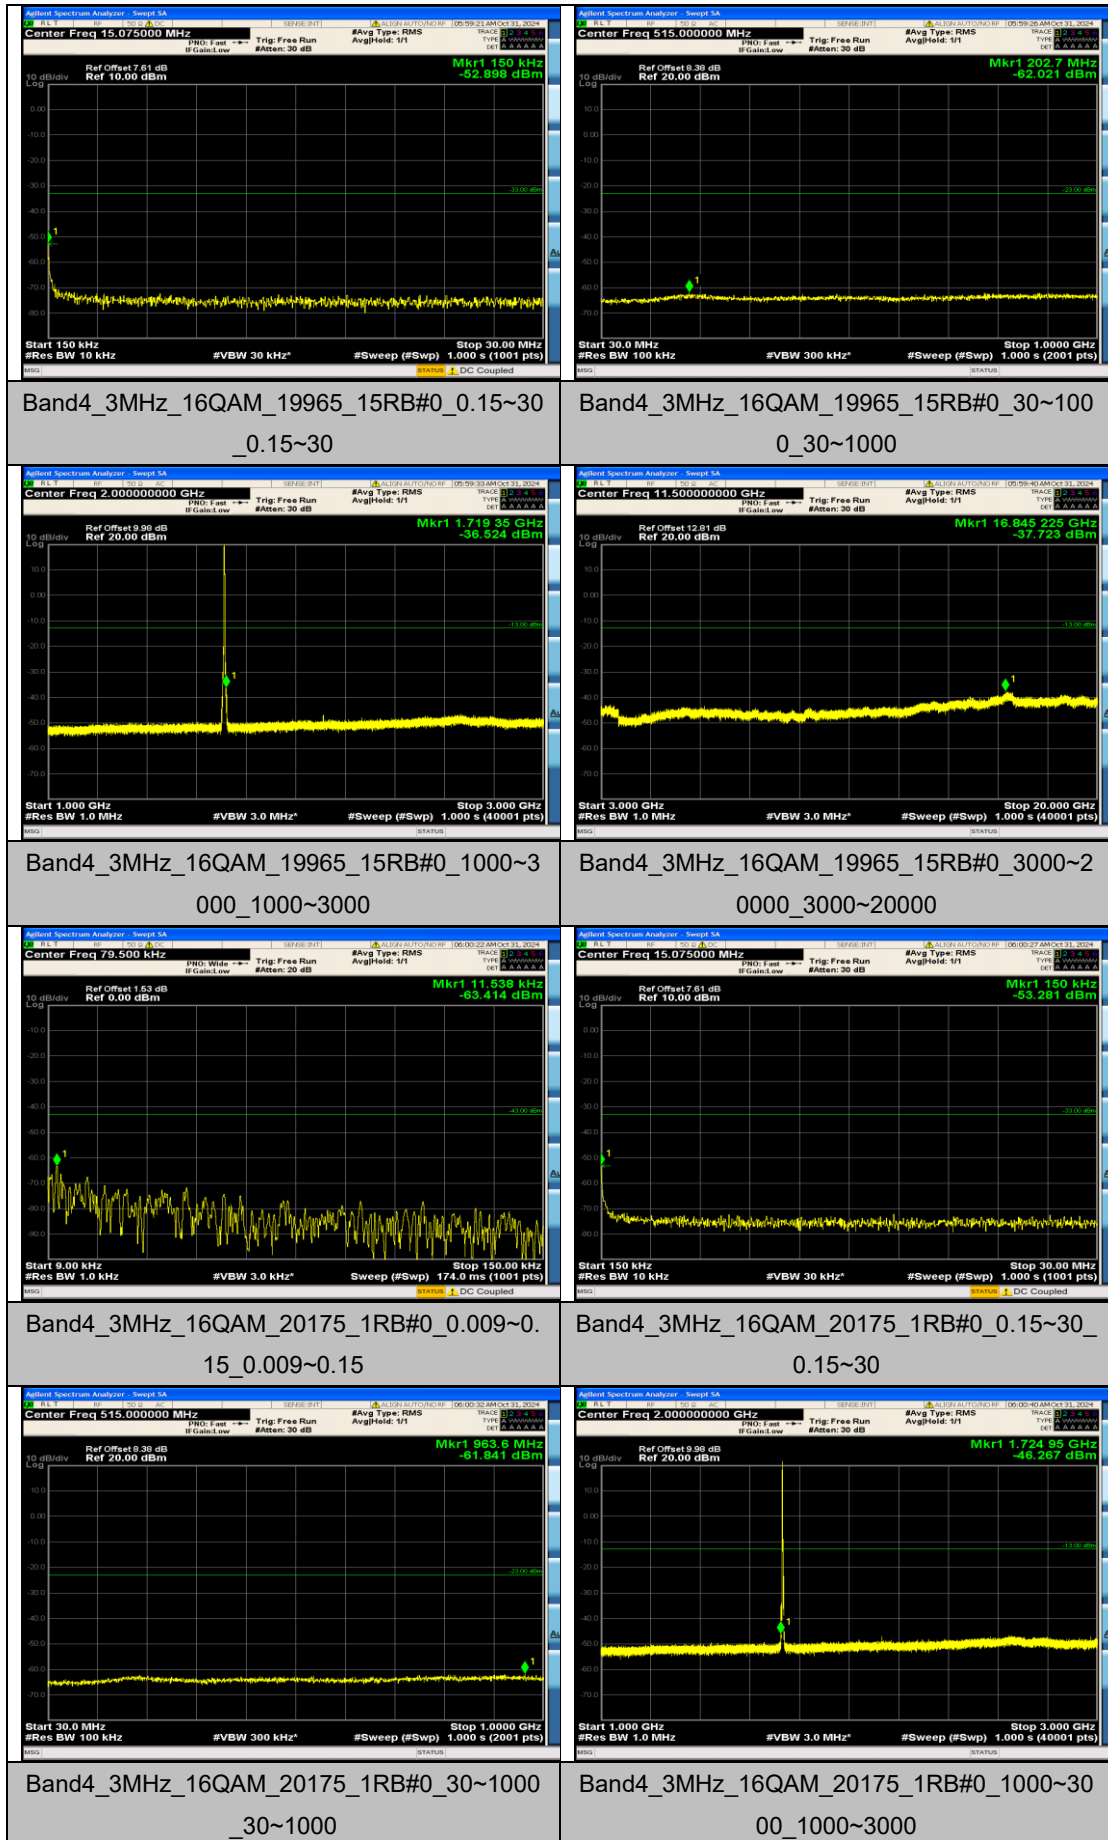

Band4_3MHz_QPSK_20175_1RB#0_0.15~30_0.15~30

Band4_3MHz_QPSK_20175_1RB#0_30~1000_30~1000

Band4_3MHz_QPSK_20175_1RB#0_1000~3000_0_1000~3000

Band4_3MHz_QPSK_20175_1RB#0_3000~20000_00_3000~20000

Band4_3MHz_QPSK_20175_1RB#14_0.009~0.15_0.009~0.15

Band4_3MHz_QPSK_20175_1RB#14_0.15~30_0.15~30

Band4_3MHz_QPSK_20175_1RB#14_30~1000_30~1000

Band4_3MHz_QPSK_20175_1RB#14_1000~3000_00_1000~3000

Band4_3MHz_16QAM_20175_1RB#0_3000~2000_3000~20000

Band4_3MHz_16QAM_20175_1RB#14_0.009~0.15_0.009~0.15

Band4_3MHz_16QAM_20175_1RB#14_0.15~30_0.15~30

Band4_3MHz_16QAM_20175_1RB#14_30~1000_30~1000

Band4_3MHz_16QAM_20175_1RB#14_1000~3000_1000~3000

Band4_3MHz_16QAM_20175_1RB#14_3000~20000_3000~20000

Band4_3MHz_16QAM_20175_15RB#0_0.009~0.15_0.009~0.15