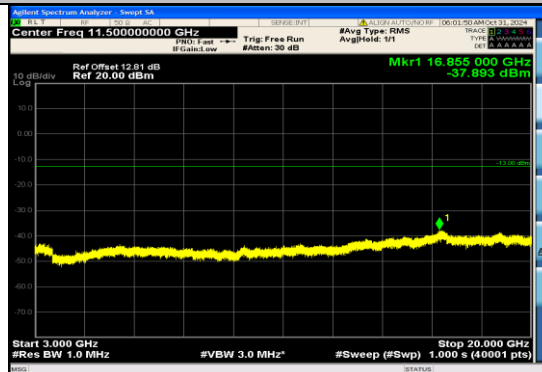

Band4_3MHz_16QAM_20175_1RB#14_30~1000_30~1000

Band4_3MHz_16QAM_20175_1RB#14_3000~20000_3000~20000