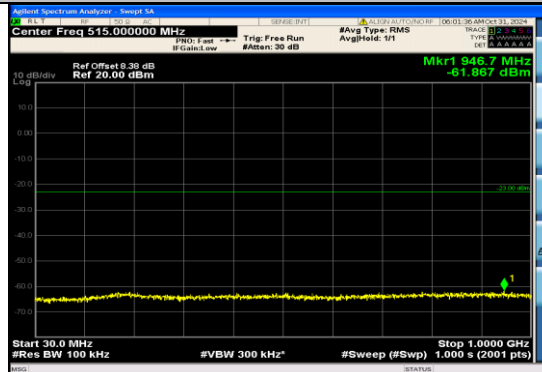

Band4_3MHz_16QAM_20175_1RB#14_0.009~0.15_0.009~0.15

Band4_3MHz_16QAM_20175_1RB#14_30~1000_30~1000