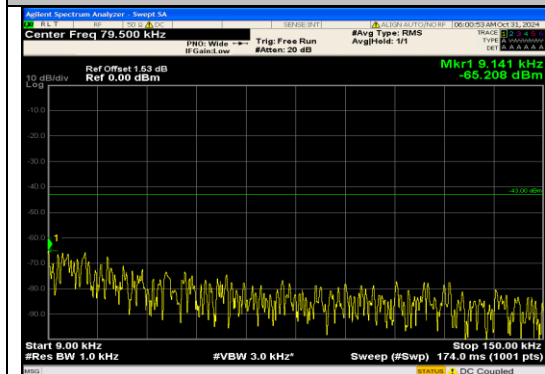

Band4_3MHz_QPSK_20175_1RB#0_0.15~30_0.15~30

Band4_3MHz_QPSK_20175_1RB#0_30~1000_30~1000

Band4_3MHz_QPSK_20175_1RB#0_1000~3000_0_1000~3000

Band4_3MHz_QPSK_20175_1RB#0_3000~20000_00_3000~20000

Band4_3MHz_QPSK_20175_1RB#14_0.009~0.15_0.009~0.15