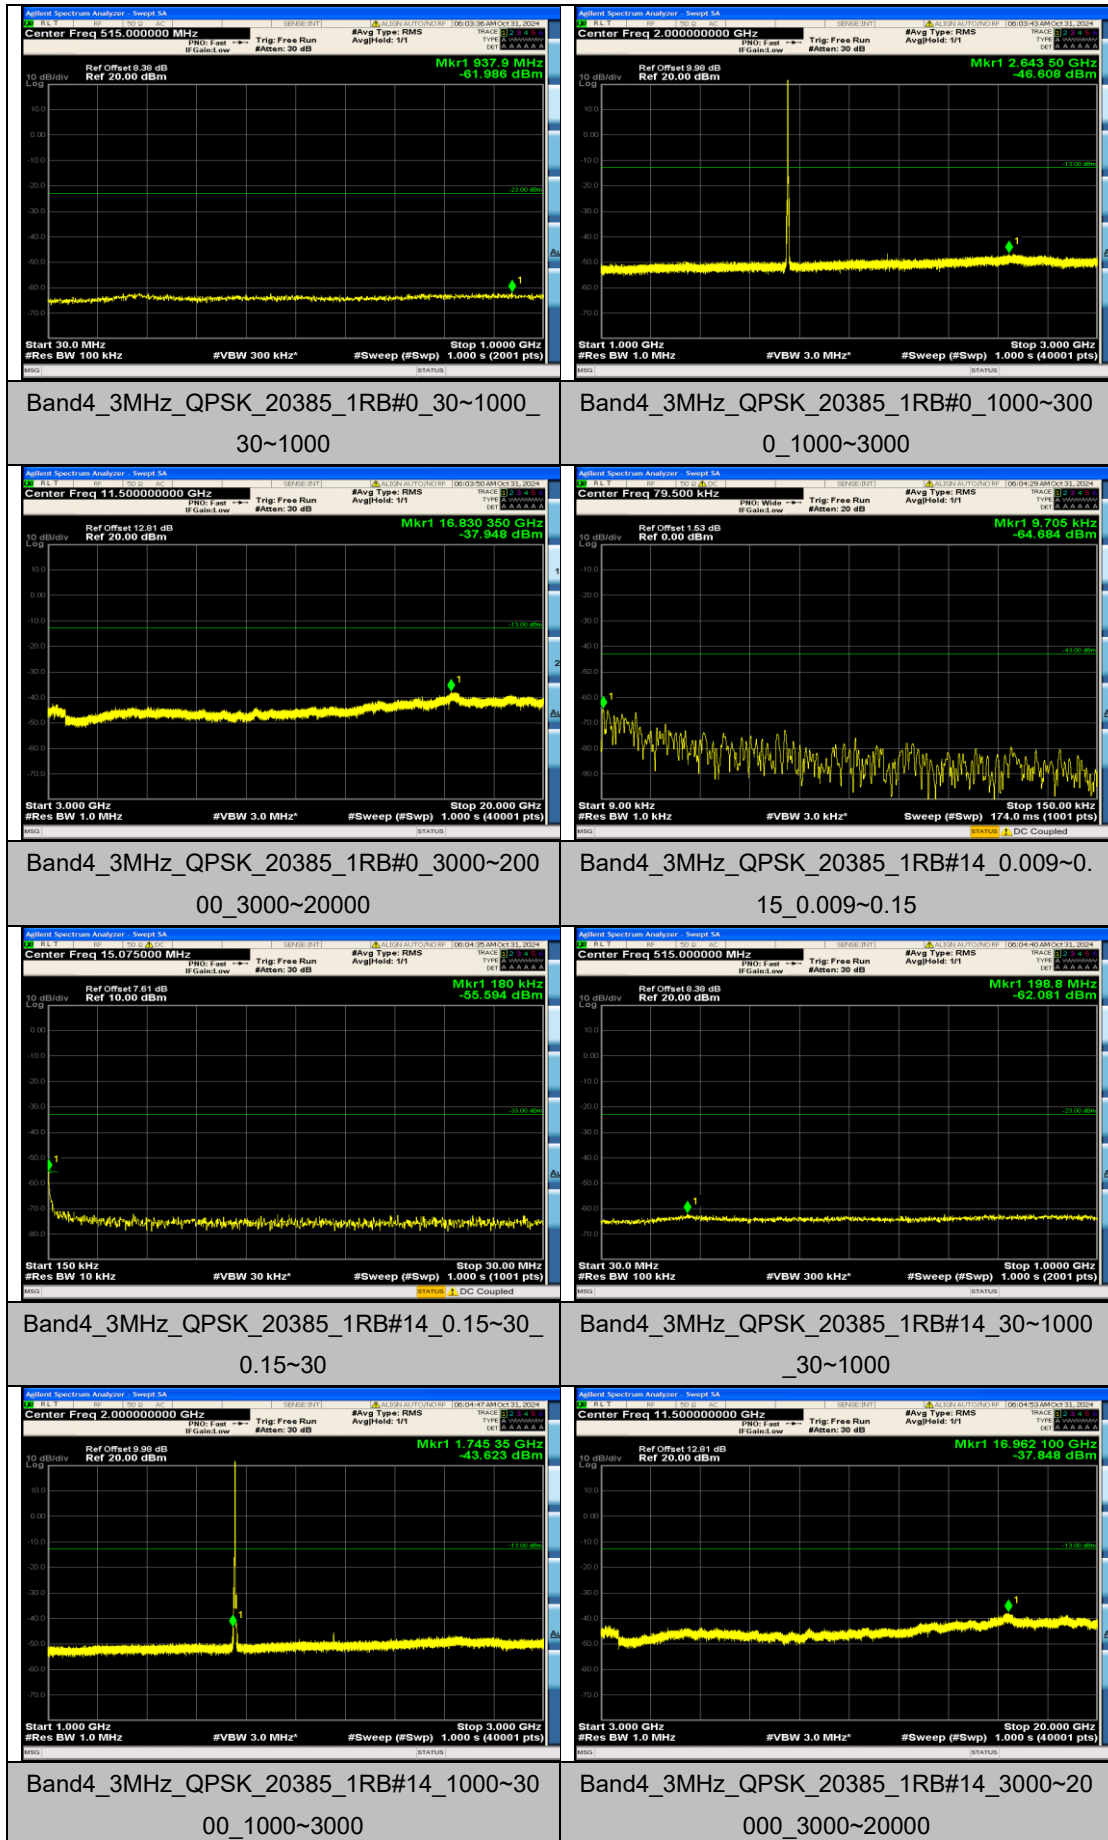

Band4_3MHz_QPSK_20175_1RB#0_0.15~30_0.15~30

Band4_3MHz_QPSK_20175_1RB#0_30~1000_30~1000

Band4_3MHz_QPSK_20175_1RB#0_1000~3000_0_1000~3000

Band4_3MHz_QPSK_20175_1RB#0_3000~20000_00_3000~20000

Band4_3MHz_QPSK_20175_1RB#14_0.009~0.15_0.009~0.15

Band4_3MHz_QPSK_20175_1RB#14_0.15~30_0.15~30

Band4_3MHz_QPSK_20175_1RB#14_30~1000_30~1000

Band4_3MHz_QPSK_20175_1RB#14_1000~3000_00_1000~3000

Band4_3MHz_16QAM_20175_1RB#0_3000~2000_3000~20000

Band4_3MHz_16QAM_20175_1RB#14_0.009~0.15_0.009~0.15

Band4_3MHz_16QAM_20175_1RB#14_0.15~30_0.15~30

Band4_3MHz_16QAM_20175_1RB#14_30~1000_30~1000

Band4_3MHz_16QAM_20175_1RB#14_1000~3000_1000~3000

Band4_3MHz_16QAM_20175_1RB#14_3000~20000_3000~20000

Band4_3MHz_16QAM_20175_15RB#0_0.009~0.15_0.009~0.15