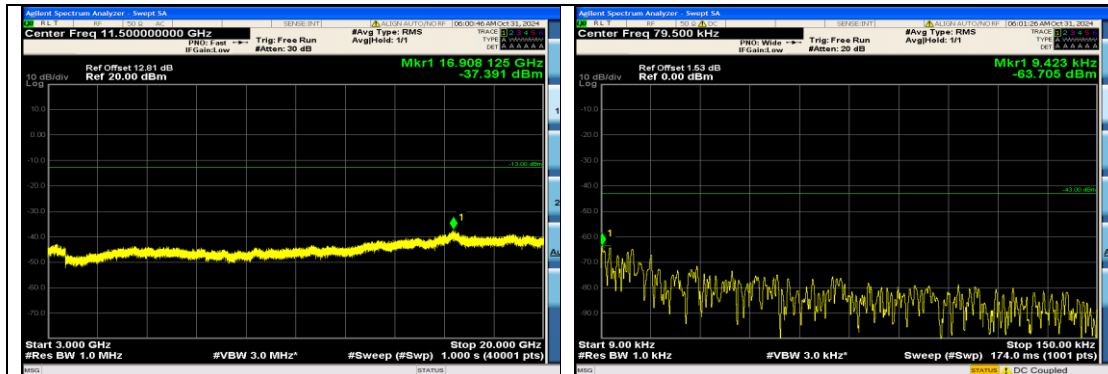

Band4_3MHz_QPSK_20175_1RB#14_0.15~30_0.15~30

Band4_3MHz_QPSK_20175_1RB#14_30~1000_30~1000

Band4_3MHz_QPSK_20175_1RB#14_1000~3000_00_1000~3000

Band4_3MHz_16QAM_20175_1RB#0_3000~2000_3000~20000

Band4_3MHz_16QAM_20175_1RB#14_0.009~0.15_0.009~0.15