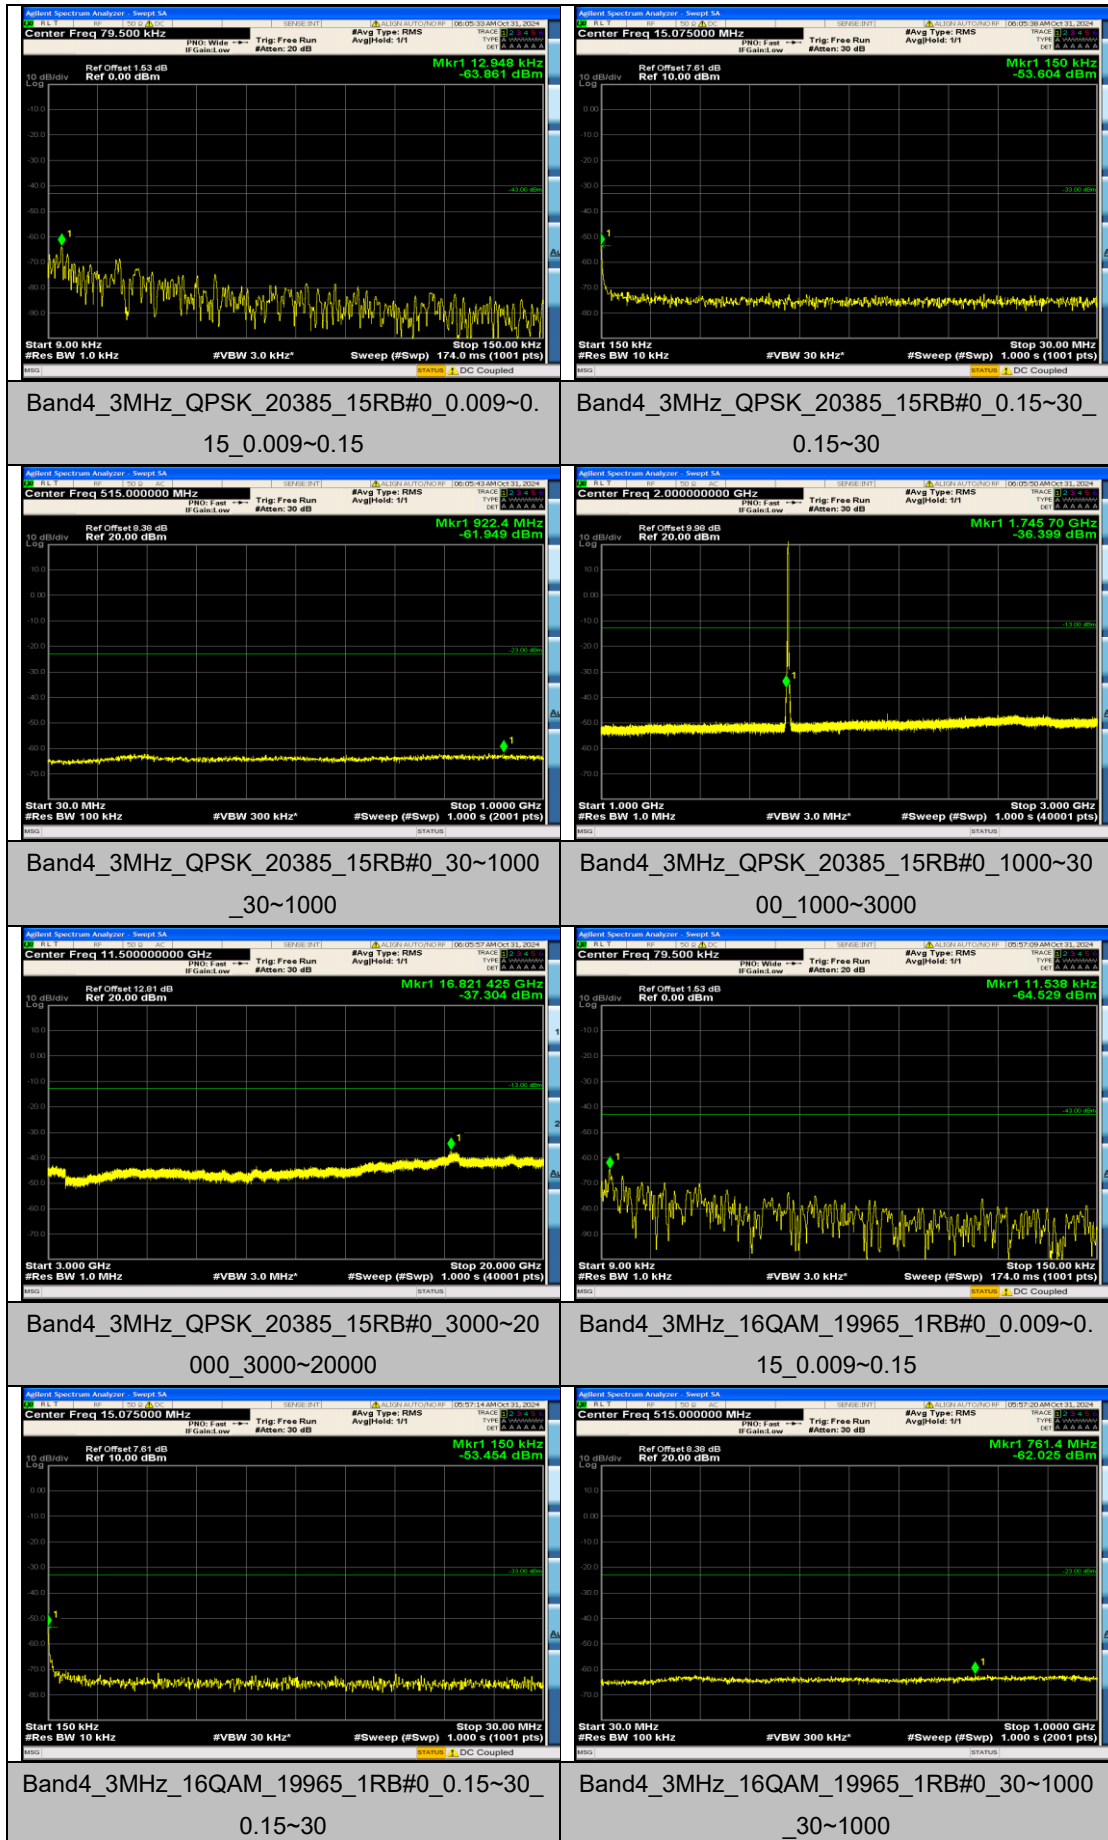

Band4_3MHz_QPSK_20175_1RB#0_0.15~30_0.15~30

Band4_3MHz_QPSK_20175_1RB#0_30~1000_30~1000

Band4_3MHz_QPSK_20175_1RB#0_1000~3000_0_1000~3000

Band4_3MHz_QPSK_20175_1RB#0_3000~20000_00_3000~20000

Band4_3MHz_QPSK_20175_1RB#14_0.009~0.15_0.009~0.15

Band4_3MHz_QPSK_20175_1RB#14_0.15~30_0.15~30

Band4_3MHz_QPSK_20175_1RB#14_30~1000_30~1000

Band4_3MHz_QPSK_20175_1RB#14_1000~3000_00_1000~3000

Band4_3MHz_16QAM_20175_1RB#0_3000~2000_3000~20000

Band4_3MHz_16QAM_20175_1RB#14_0.009~0.15_0.009~0.15

Band4_3MHz_16QAM_20175_1RB#14_0.15~30_0.15~30

Band4_3MHz_16QAM_20175_1RB#14_30~1000_30~1000

Band4_3MHz_16QAM_20175_1RB#14_1000~3000_1000~3000

Band4_3MHz_16QAM_20175_1RB#14_3000~20000_3000~20000

Band4_3MHz_16QAM_20175_15RB#0_0.009~0.15_0.009~0.15