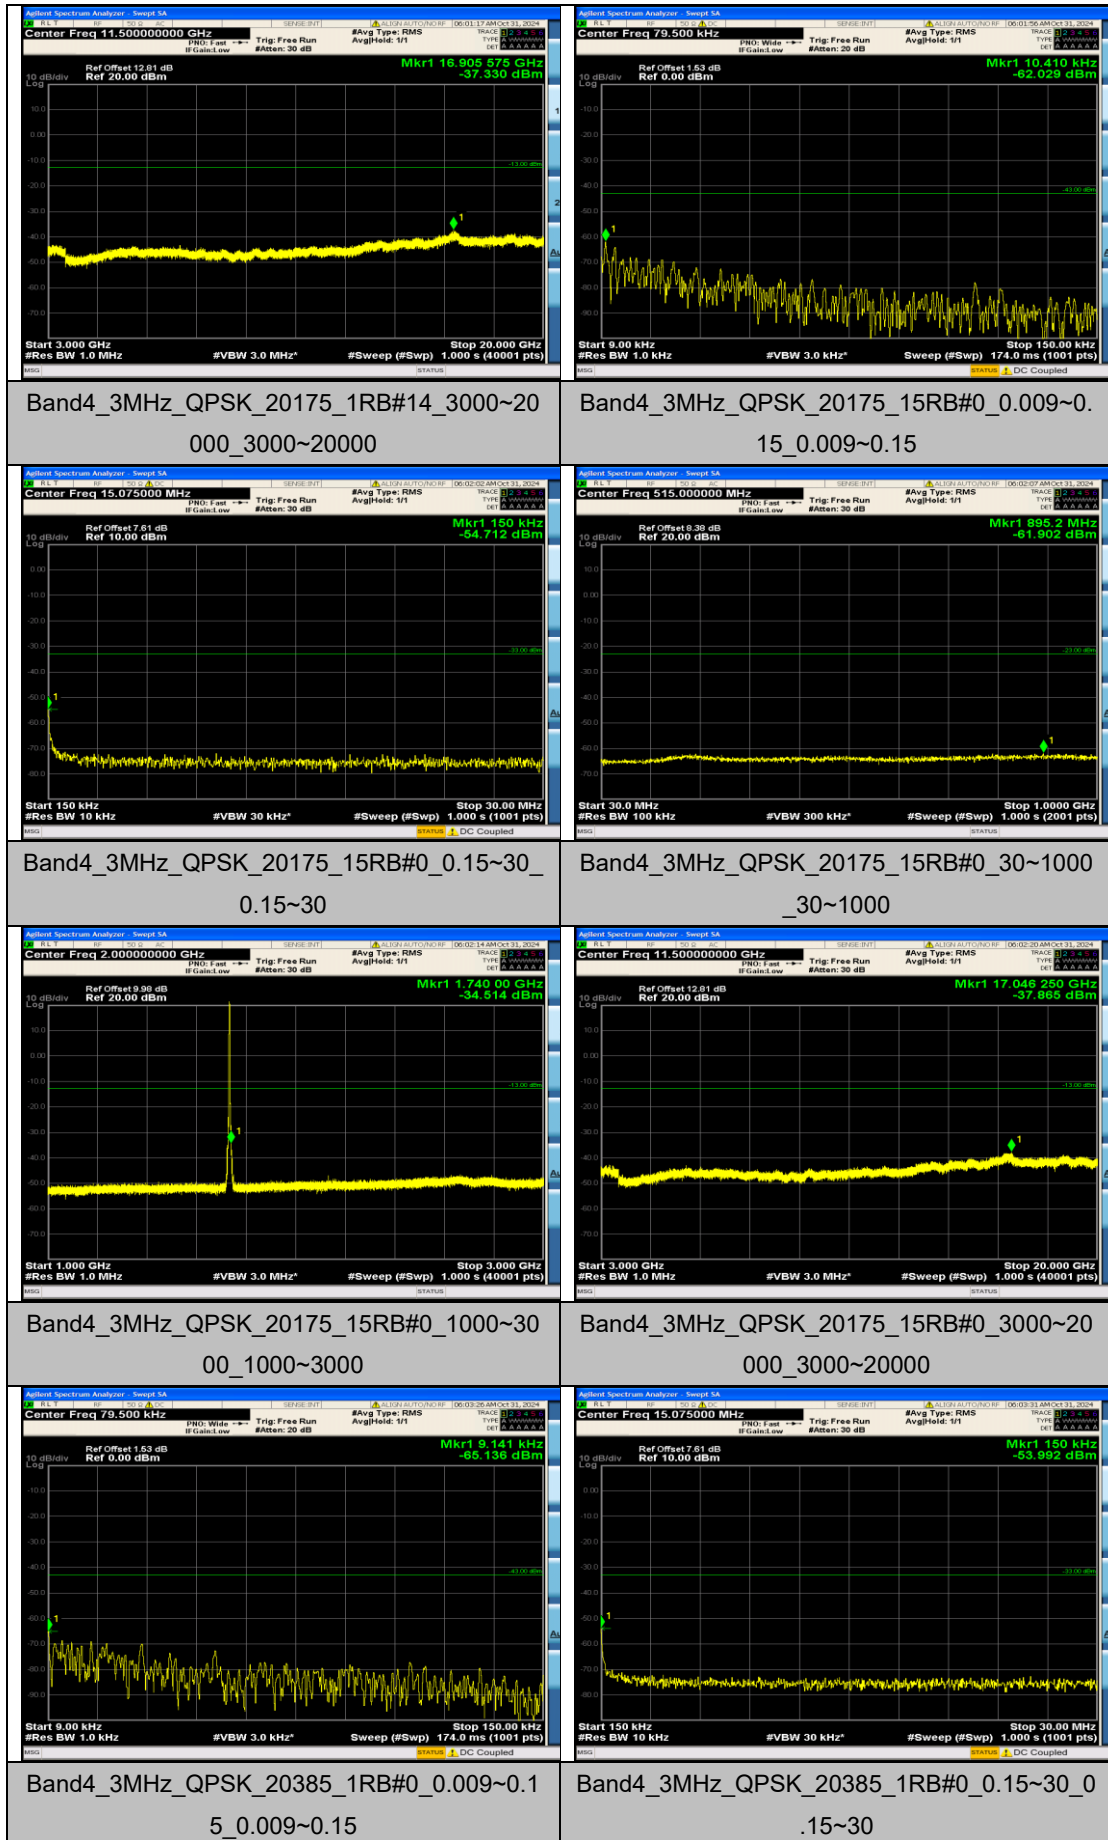

Band4_3MHz_QPSK_20175_1RB#0_0.15~30_0.15~30

Band4_3MHz_QPSK_20175_1RB#0_30~1000_30~1000

Band4_3MHz_QPSK_20175_1RB#0_1000~3000_0_1000~3000

Band4_3MHz_QPSK_20175_1RB#0_3000~20000_00_3000~20000

Band4_3MHz_QPSK_20175_1RB#14_0.009~0.15_0.009~0.15

Band4_3MHz_QPSK_20175_1RB#14_0.15~30_0.15~30

Band4_3MHz_QPSK_20175_1RB#14_30~1000_30~1000

Band4_3MHz_QPSK_20175_1RB#14_1000~3000_00_1000~3000

Band4_3MHz_16QAM_20175_1RB#0_3000~2000_3000~20000

Band4_3MHz_16QAM_20175_1RB#14_0.009~0.15_0.009~0.15

Band4_3MHz_16QAM_20175_1RB#14_0.15~30_0.15~30

Band4_3MHz_16QAM_20175_1RB#14_30~1000_30~1000

Band4_3MHz_16QAM_20175_1RB#14_1000~3000_1000~3000

Band4_3MHz_16QAM_20175_1RB#14_3000~20000_3000~20000

Band4_3MHz_16QAM_20175_15RB#0_0.009~0.15_0.009~0.15