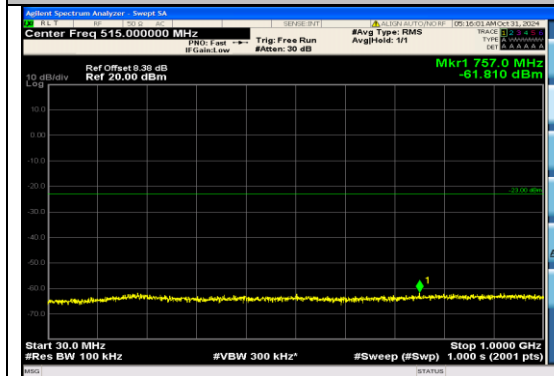

Band2\_5MHz\_QPSK\_19175\_1RB#0\_0.009~0.15\_0.009~0.15

Band2\_5MHz\_QPSK\_19175\_1RB#0\_0.15~30\_0.15~30

Band2\_5MHz\_QPSK\_19175\_1RB#0\_30~1000\_30~1000

Band2\_5MHz\_QPSK\_19175\_1RB#0\_1000~3000\_0\_1000~3000