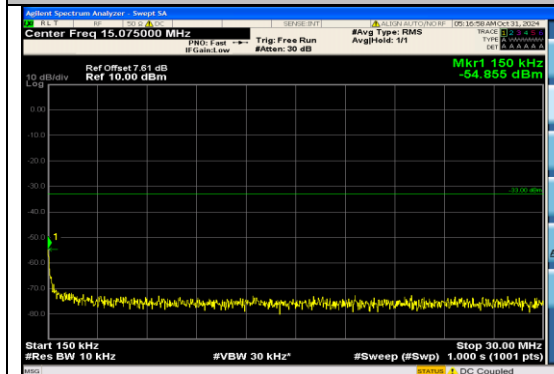

Band2_5MHz_QPSK_19175_1RB#0_3000~20000_00_3000~20000

Band2_5MHz_QPSK_19175_1RB#24_0.15~30_0.15~30