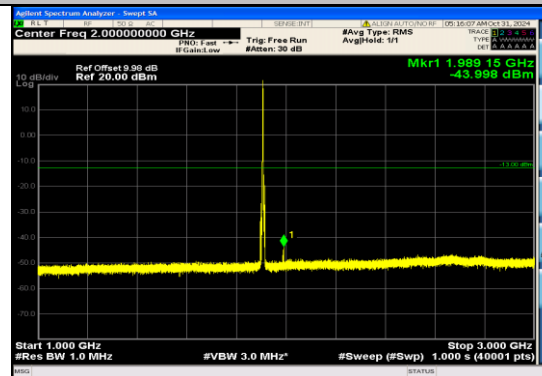

Band2\_5MHz\_QPSK\_19175\_1RB#0\_0.009~0.15\_0.009~0.15

Band2\_5MHz\_QPSK\_19175\_1RB#0\_0.15~30\_0.15~30

Band2\_5MHz\_QPSK\_19175\_1RB#0\_30~1000\_30~1000

Band2\_5MHz\_QPSK\_19175\_1RB#0\_1000~3000\_0\_1000~3000