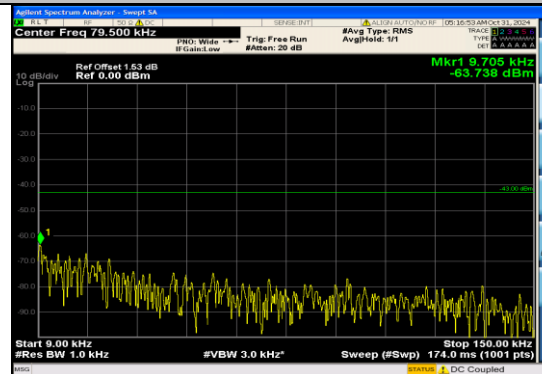

Band2_5MHz_QPSK_19175_1RB#0_1000~3000_0_1000~3000

Band2_5MHz_QPSK_19175_1RB#24_0.009~0.15_0.009~0.15