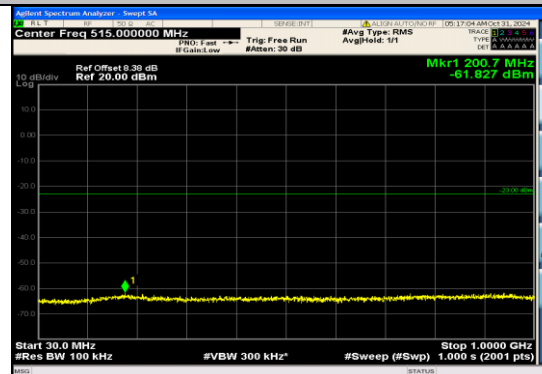

Band2_5MHz_QPSK_19175_1RB#24_0.009~0.15_0.009~0.15

Band2_5MHz_QPSK_19175_1RB#24_30~1000_30~1000