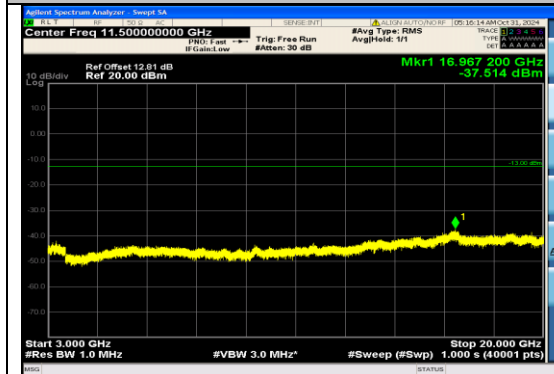

Band2\_5MHz\_QPSK\_19175\_1RB#0\_0.009~0.15\_0.009~0.15

Band2\_5MHz\_QPSK\_19175\_1RB#0\_0.15~30\_0.15~30

Band2\_5MHz\_QPSK\_19175\_1RB#0\_30~1000\_30~1000

Band2\_5MHz\_QPSK\_19175\_1RB#0\_1000~3000\_0\_1000~3000