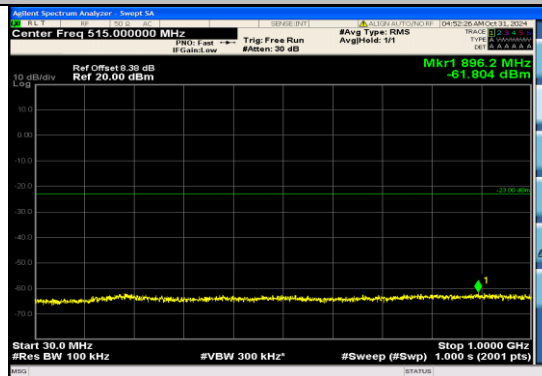

Band2_1.4MHz_QPSK_18900_1RB#0_0.009~0.15_15_0.009~0.15

Band2_1.4MHz_QPSK_18900_1RB#0_30~1000_30~1000