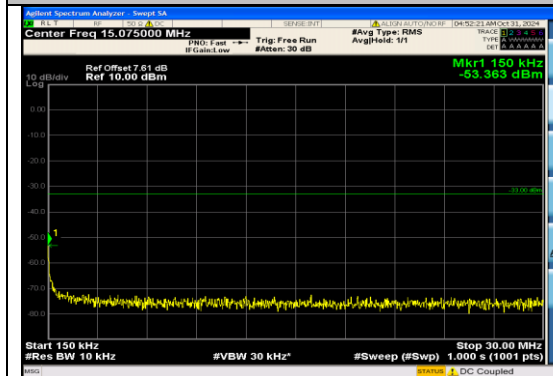

Band2_1.4MHz_QPSK_18607_6RB#0_3000~20000_000_3000~20000

Band2_1.4MHz_QPSK_18900_1RB#0_0.15~30_0.15~30