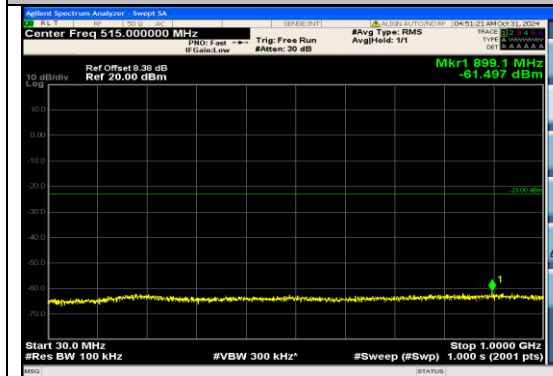

Test Graphs

Band2_1.4MHz_QPSK_18607_6RB#0_0.009~0.15_0.009~0.15

Band2_1.4MHz_QPSK_18607_6RB#0_0.15~30_0.15~30

Band2_1.4MHz_QPSK_18607_6RB#0_30~1000_30~1000

Band2_1.4MHz_QPSK_18607_6RB#0_1000~3000_00_1000~3000