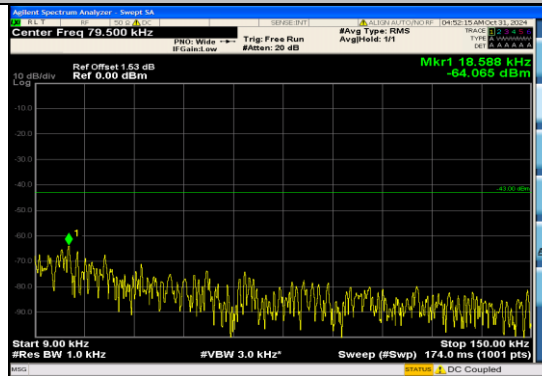

Band2_1.4MHz_QPSK_18607_6RB#0_1000~3000_00_1000~3000

Band2_1.4MHz_QPSK_18900_1RB#0_0.009~0.15_15_0.009~0.15