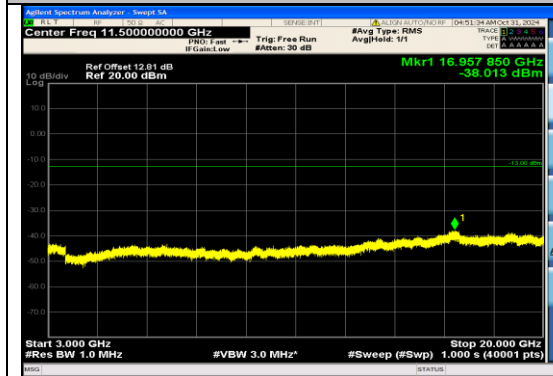

Test Graphs

Band2_1.4MHz_QPSK_18607_6RB#0_0.009~0.15_0.009~0.15

Band2_1.4MHz_QPSK_18607_6RB#0_0.15~30_0.15~30

Band2_1.4MHz_QPSK_18607_6RB#0_30~1000_30~1000

Band2_1.4MHz_QPSK_18607_6RB#0_1000~3000_00_1000~3000