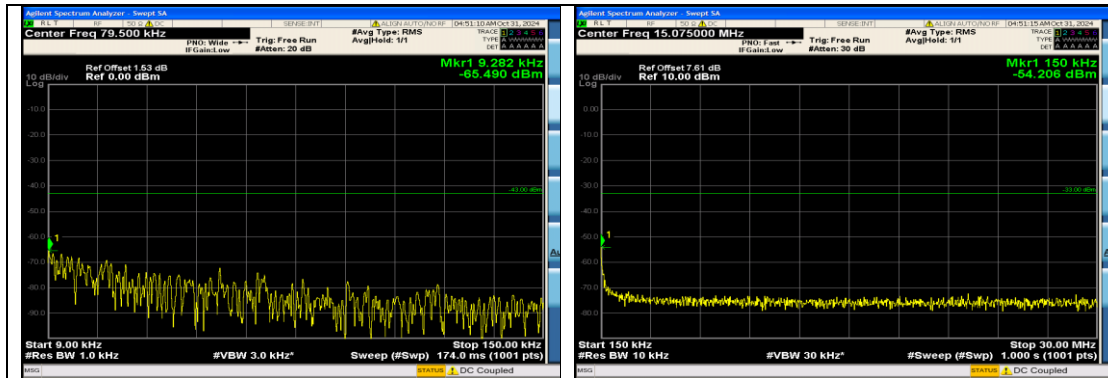

Band2_1.4MHz_QPSK_18607_6RB#0_0.009~0.15_0.009~0.15

Band2_1.4MHz_QPSK_18607_6RB#0_0.15~30_0.15~30