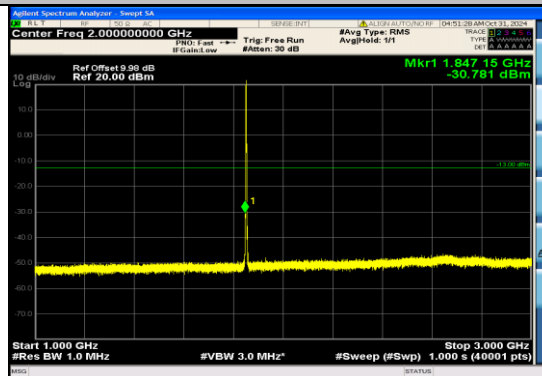

Test Graphs

Band2_1.4MHz_QPSK_18607_6RB#0_0.009~0.15_0.009~0.15

Band2_1.4MHz_QPSK_18607_6RB#0_0.15~30_0.15~30

Band2_1.4MHz_QPSK_18607_6RB#0_30~1000_30~1000

Band2_1.4MHz_QPSK_18607_6RB#0_1000~3000_00_1000~3000