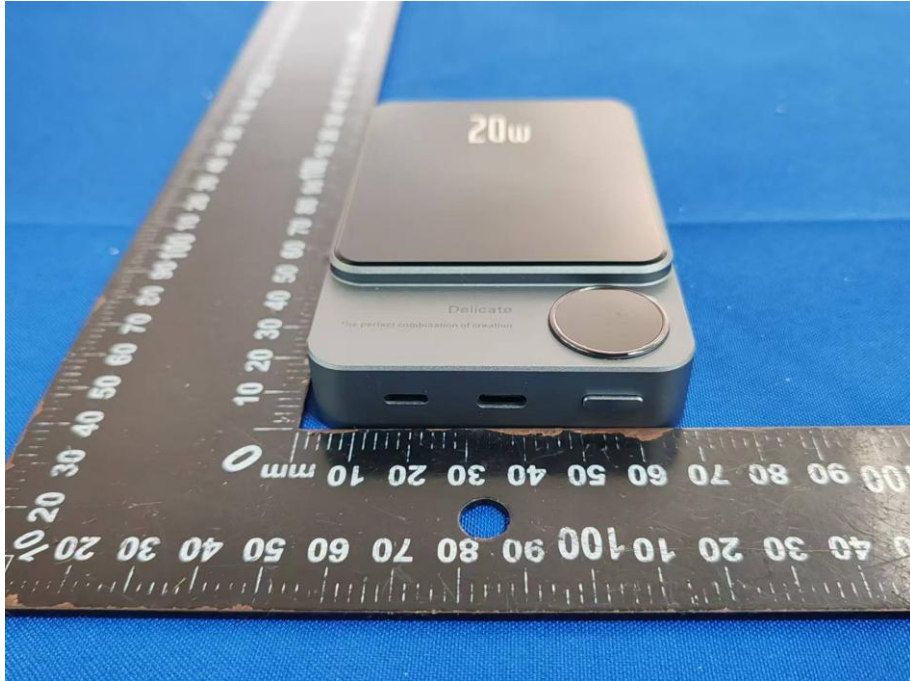

EUT PHOTO(External Photos)

Shenzhen DL Testing Technology Co., Ltd.

Shenzhen DL Testing Technology Co., Ltd.

***** END OF REPORT *****