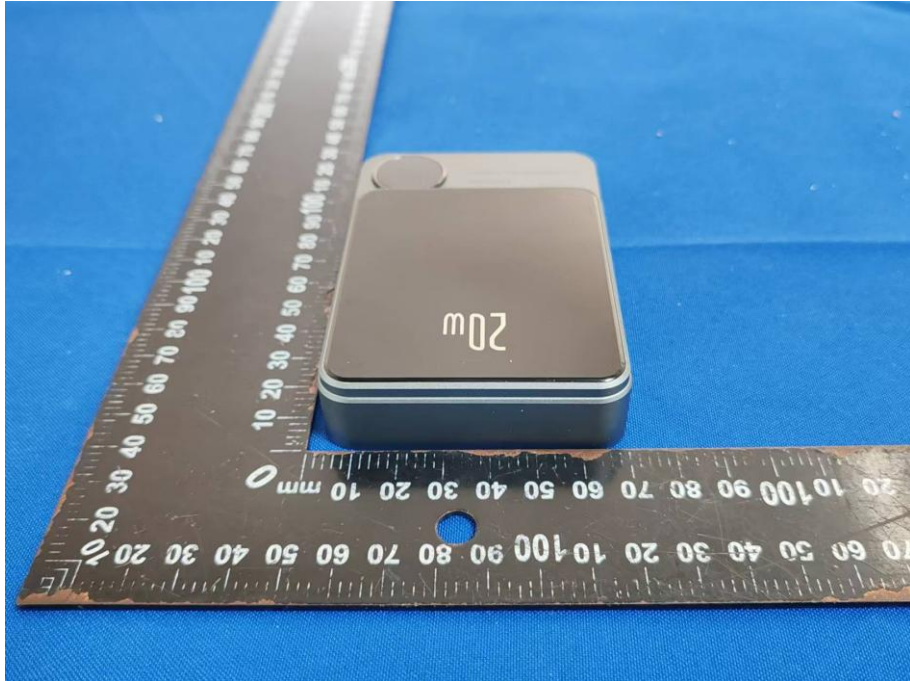

EUT PHOTO(External Photos)

Shenzhen DL Testing Technology Co., Ltd.

Shenzhen DL Testing Technology Co., Ltd.

***** END OF REPORT *****