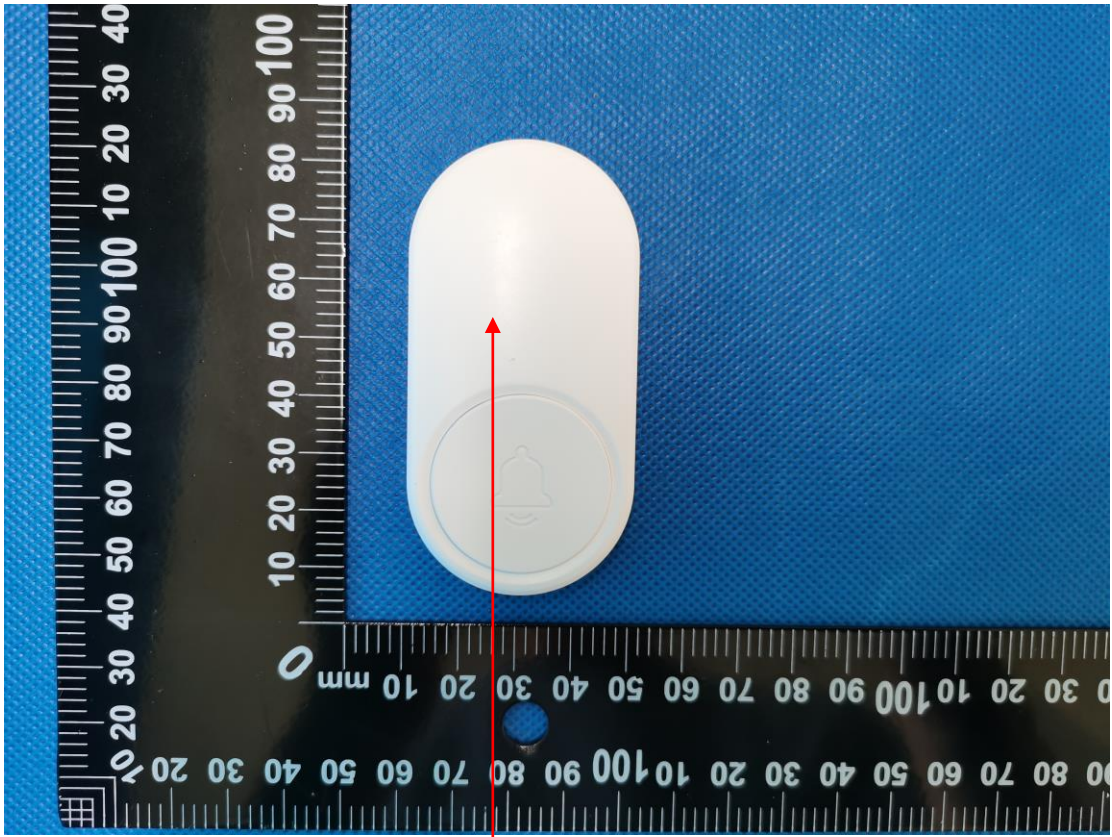

Label

doorbell

Model: SC-A320

FCC ID: 2BKX7SC-A320

Size: 20mm * 20mm

The label is printed