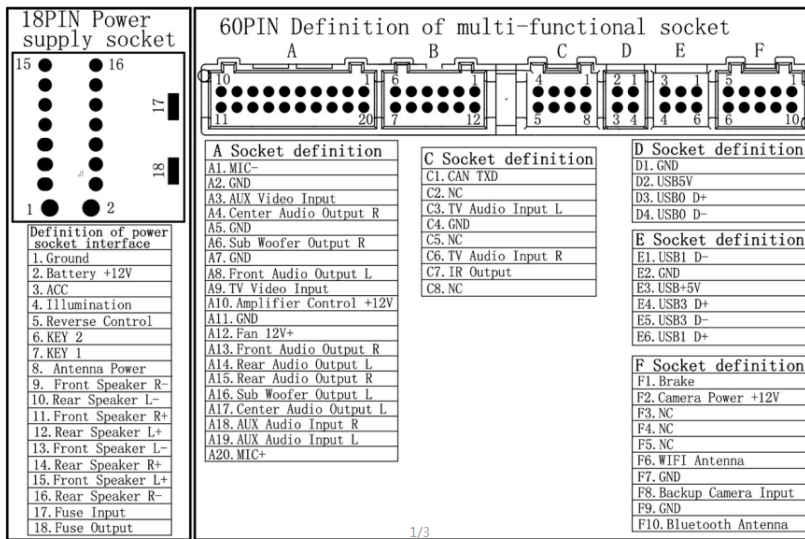

FCC ID LABEL:

Product name : Android Car Multi media player Model : BMW E46 9inch FCC ID : 2BKWJ-BMW

Label Location: