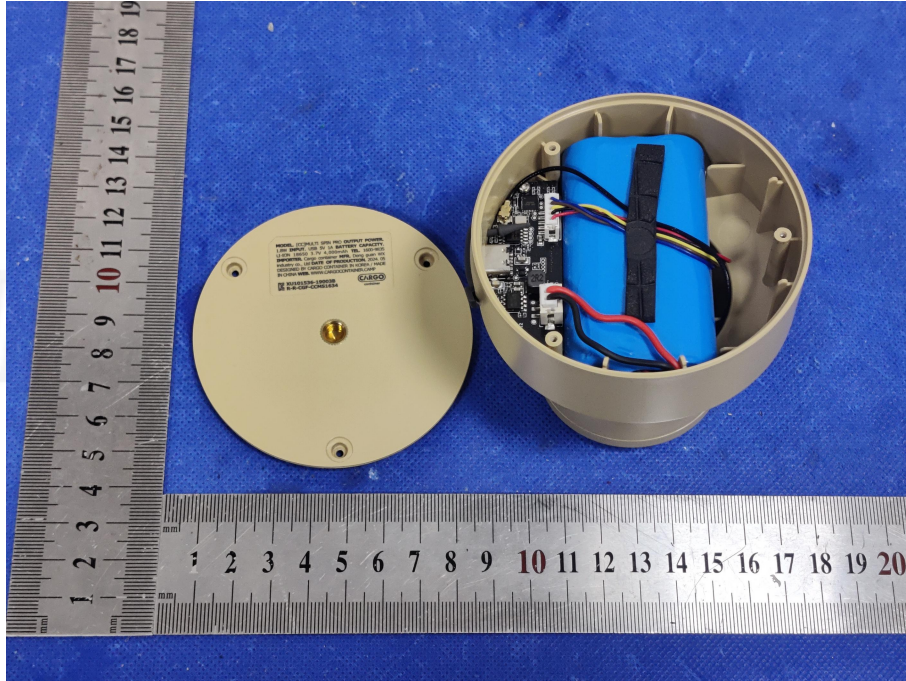

EUT PHOTO(Internal Photos)

Product name: MULTI SPIN PRO

Model: MULTI SPIN PRO

***** END OF REPORT *****