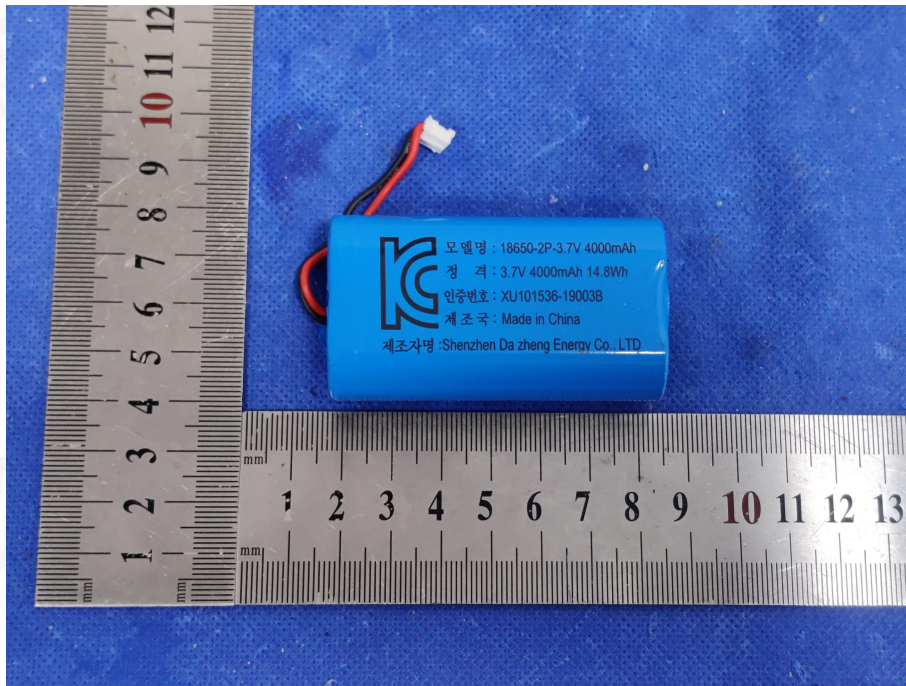

EUT PHOTO(Internal Photos)

Product name: MULTI SPIN PRO

Model: MULTI SPIN PRO

***** END OF REPORT *****