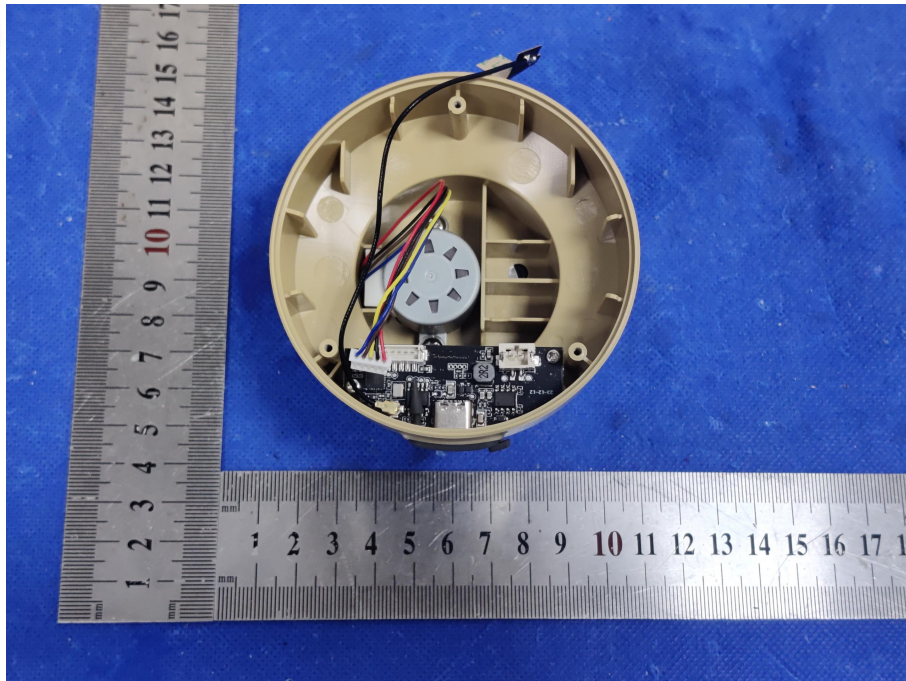

EUT PHOTO(Internal Photos)

Product name: MULTI SPIN PRO

Model: MULTI SPIN PRO

***** END OF REPORT *****