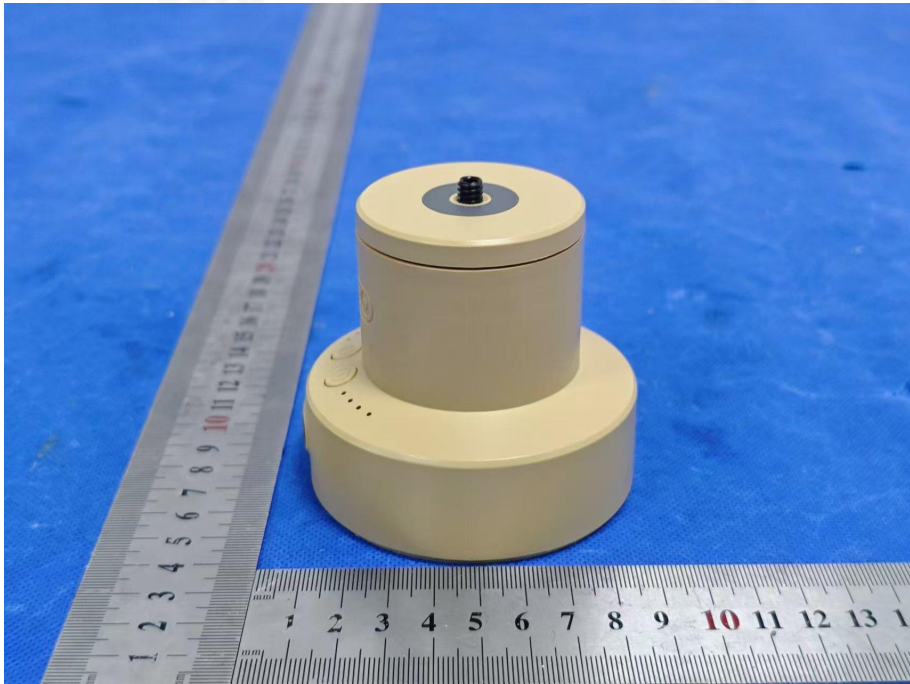

EUT PHOTO(External Photos)

Product name: MULTI SPIN PRO

Model: MULTI SPIN PRO

***** END OF REPORT *****