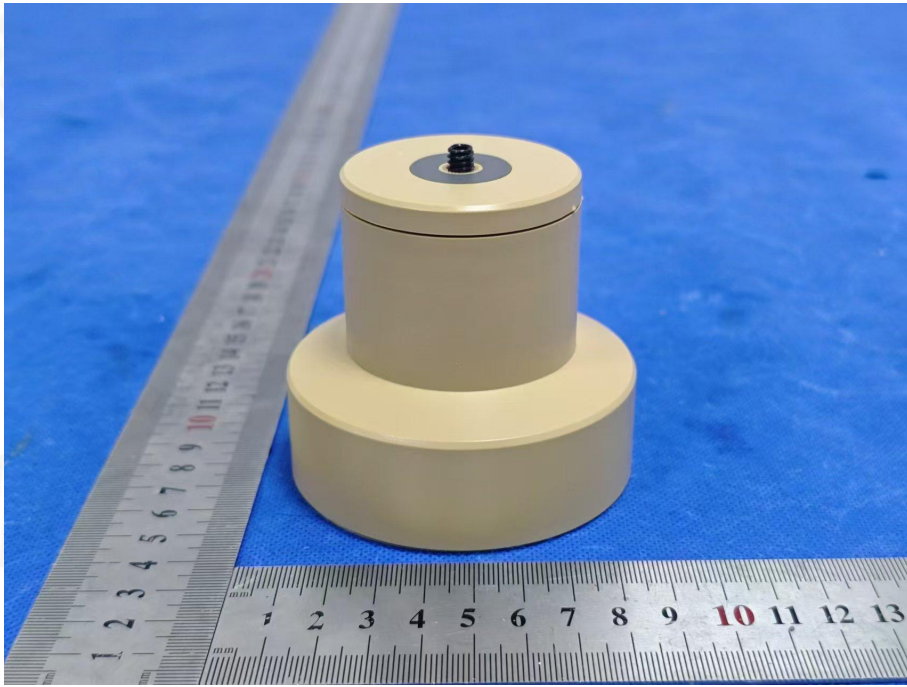

EUT PHOTO(External Photos)

Product name: MULTI SPIN PRO

Model: MULTI SPIN PRO

***** END OF REPORT *****