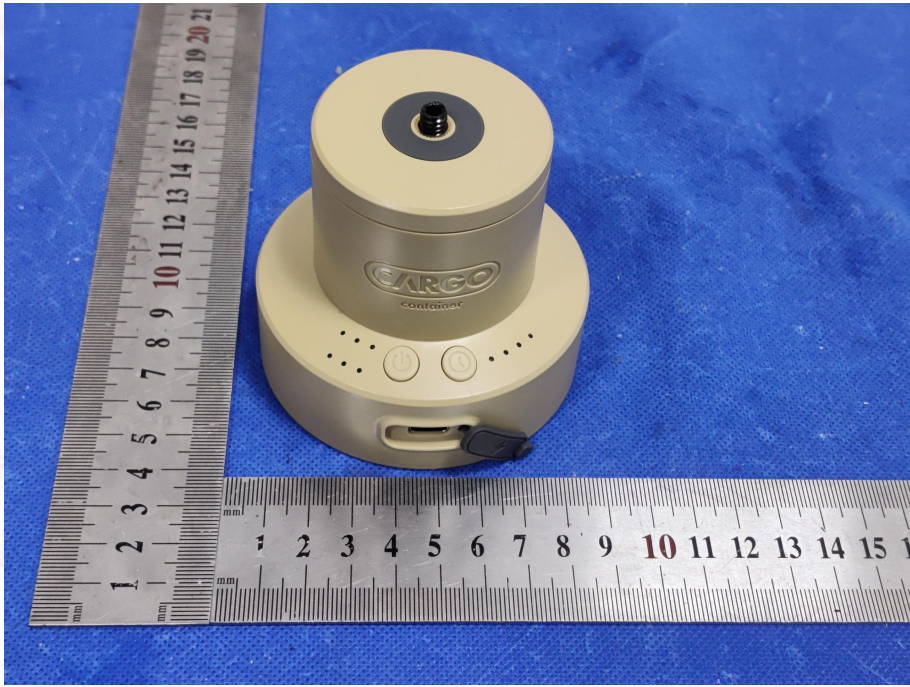

EUT PHOTO(External Photos)

Product name: MULTI SPIN PRO

Model: MULTI SPIN PRO

***** END OF REPORT *****