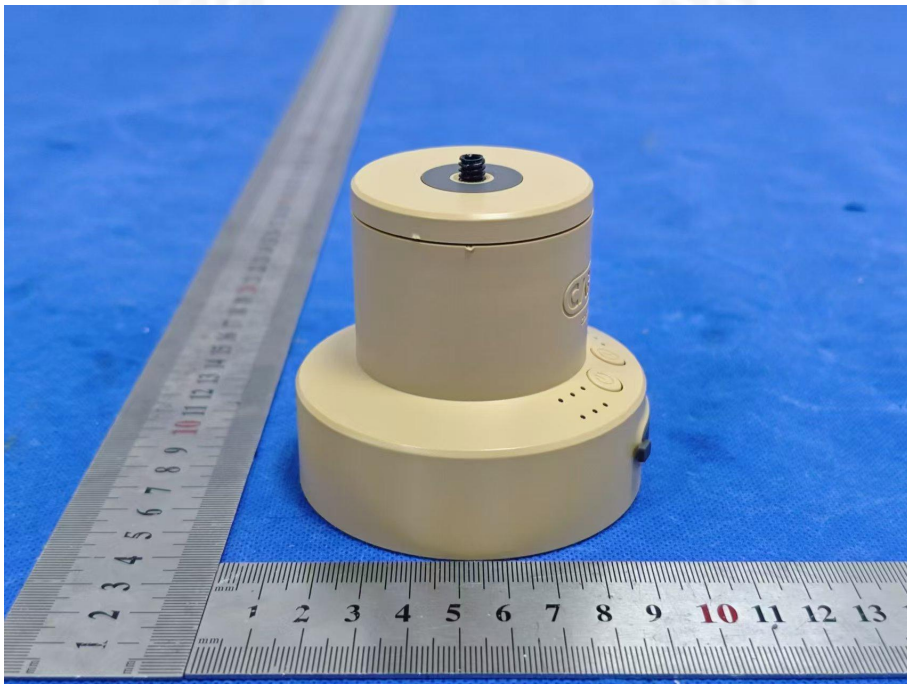

EUT PHOTO(External Photos)

Product name: MULTI SPIN PRO

Model: MULTI SPIN PRO

***** END OF REPORT *****