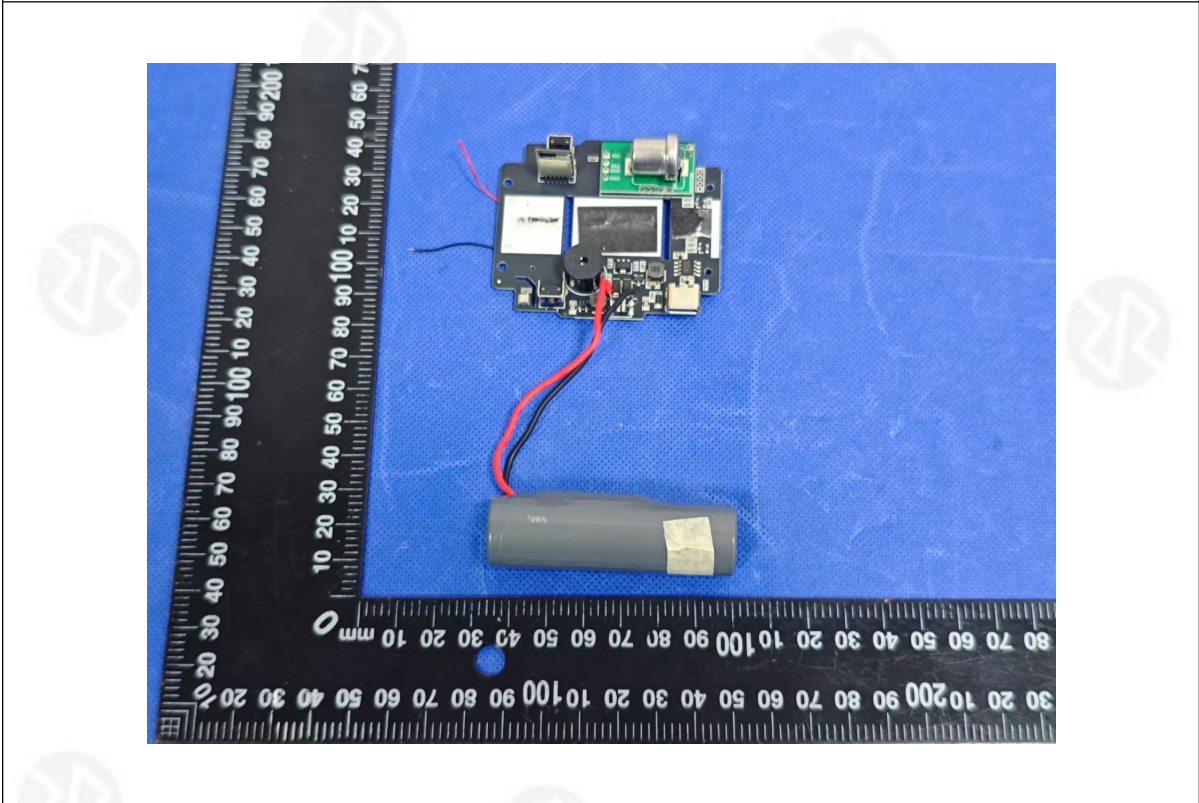

# EUT PHOTO(Internal Photos)

Product name: SAFE CO-DETECTOR

Model:SAFE CO-DETECTOR

\*\*\*\*\* END OF REPORT \*\*\*\*\*