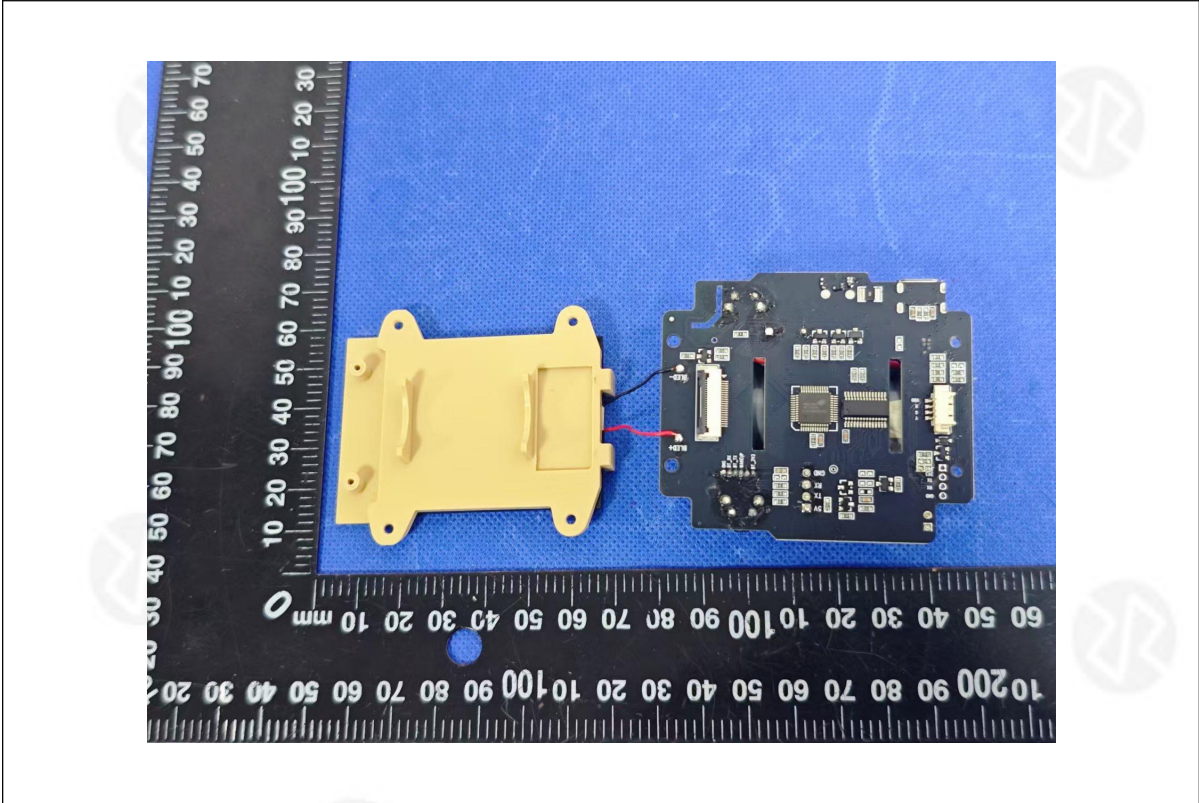

# EUT PHOTO(Internal Photos)

Product name: SAFE CO-DETECTOR

Model:SAFE CO-DETECTOR

\*\*\*\*\* END OF REPORT \*\*\*\*\*