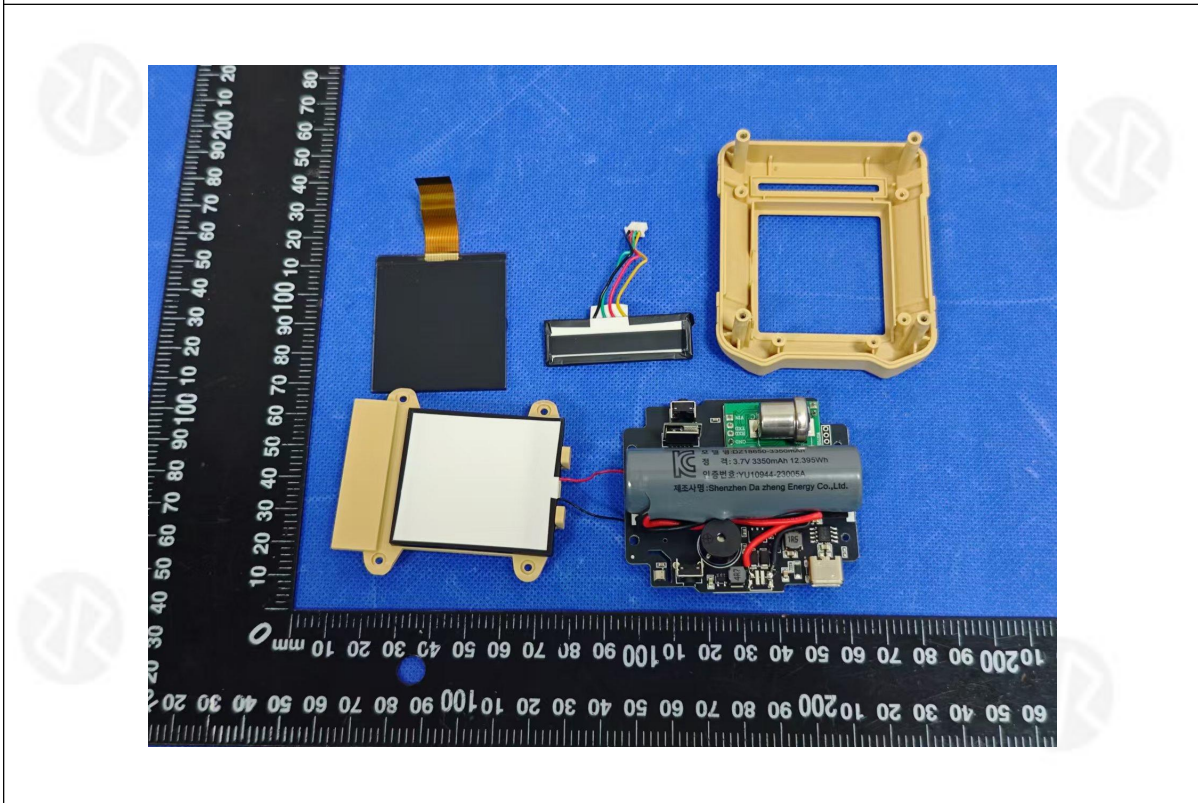

# EUT PHOTO(Internal Photos)

Product name: SAFE CO-DETECTOR

Model:SAFE CO-DETECTOR

\*\*\*\*\* END OF REPORT \*\*\*\*\*