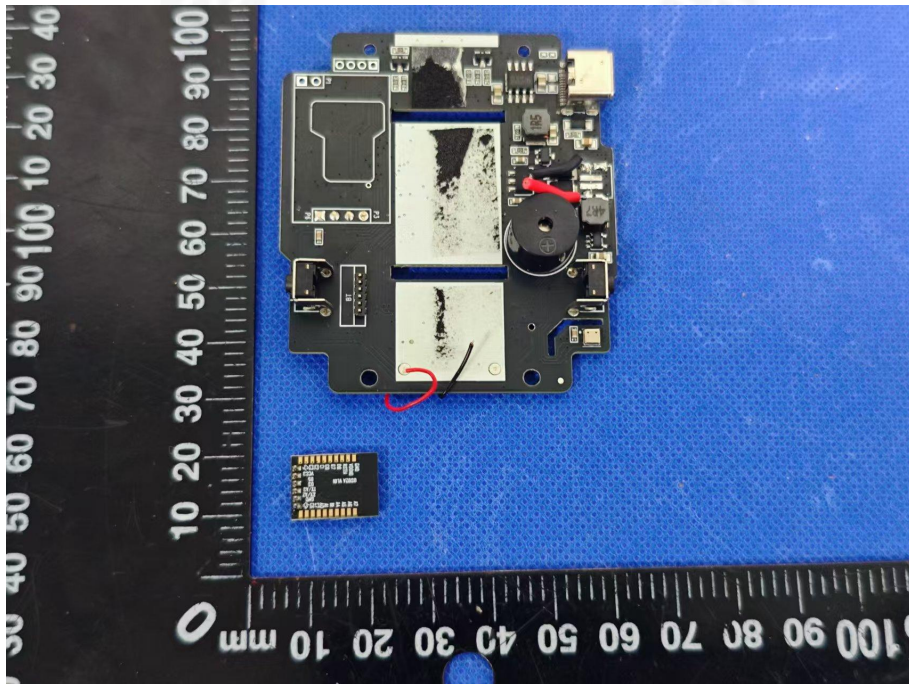

# EUT PHOTO(Internal Photos)

Product name: SAFE CO-DETECTOR

Model:SAFE CO-DETECTOR

\*\*\*\*\* END OF REPORT \*\*\*\*\*