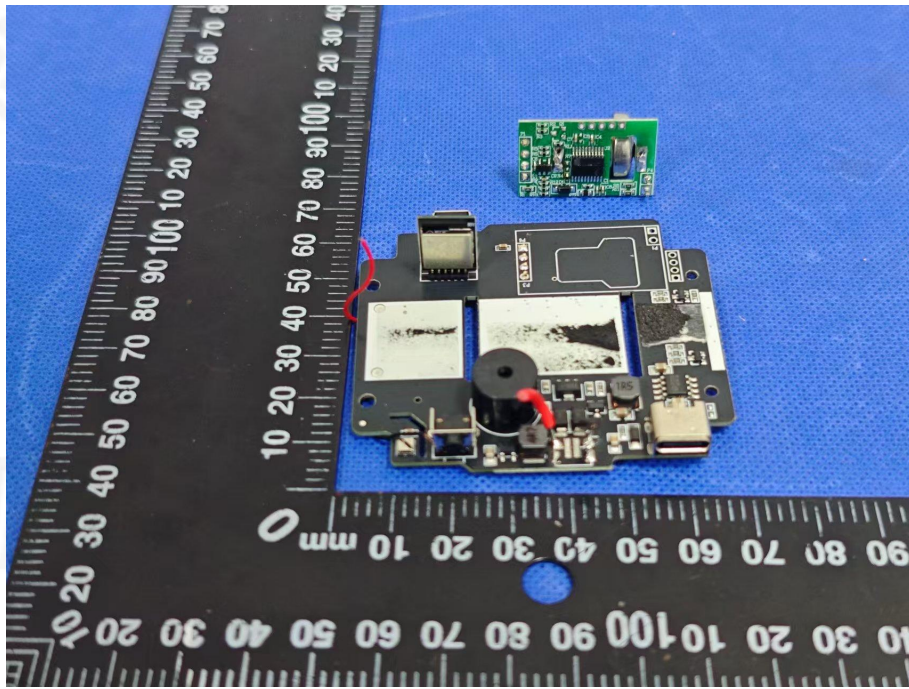

# EUT PHOTO(Internal Photos)

Product name: SAFE CO-DETECTOR

Model:SAFE CO-DETECTOR

\*\*\*\*\* END OF REPORT \*\*\*\*\*