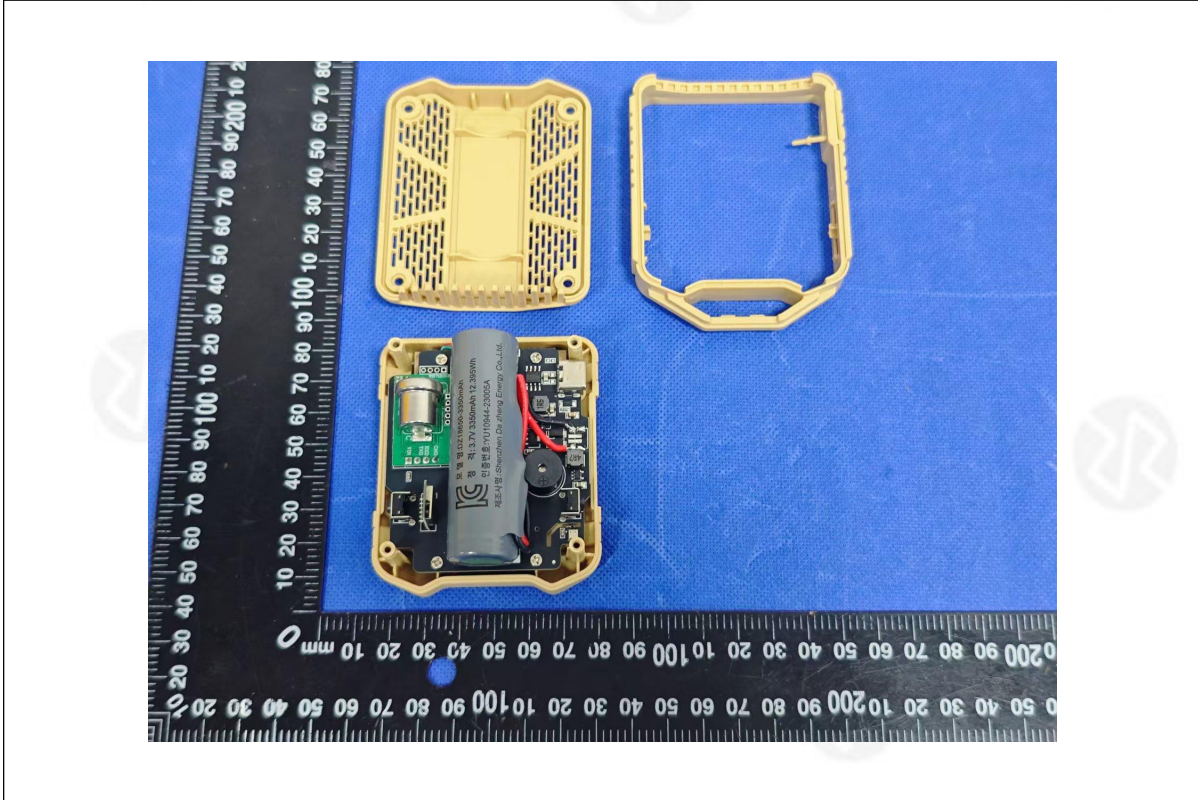

# EUT PHOTO(Internal Photos)

Product name: SAFE CO-DETECTOR

Model:SAFE CO-DETECTOR

\*\*\*\*\* END OF REPORT \*\*\*\*\*