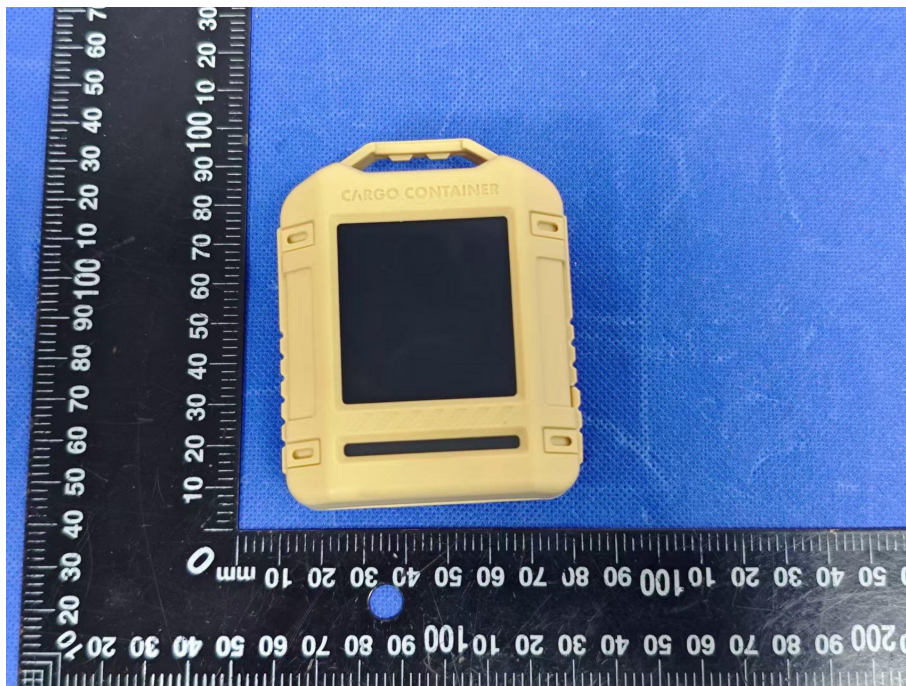

## EUT PHOTO(External Photos)

Product name: SAFE CO-DETECTOR

Model:SAFE CO-DETECTOR

\*\*\*\*\* END OF REPORT \*\*\*\*\*