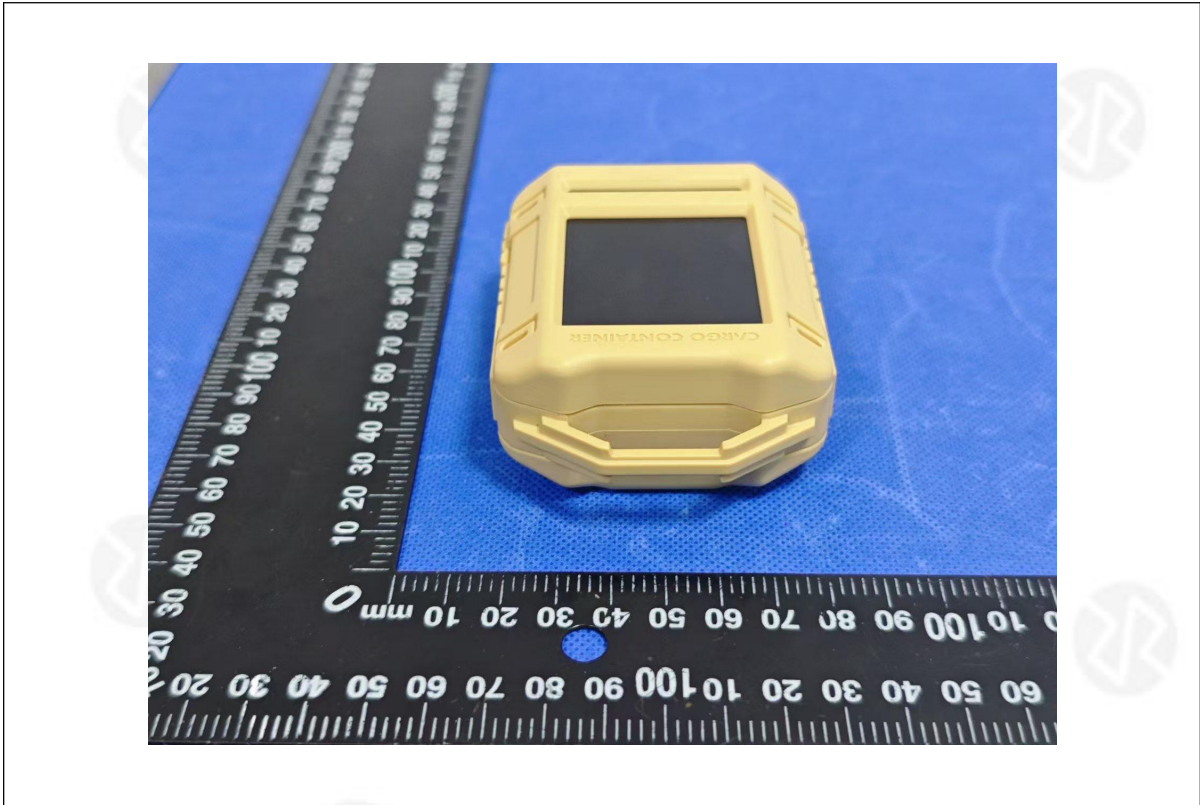

## EUT PHOTO(External Photos)

Product name: SAFE CO-DETECTOR

Model:SAFE CO-DETECTOR

\*\*\*\*\* END OF REPORT \*\*\*\*\*