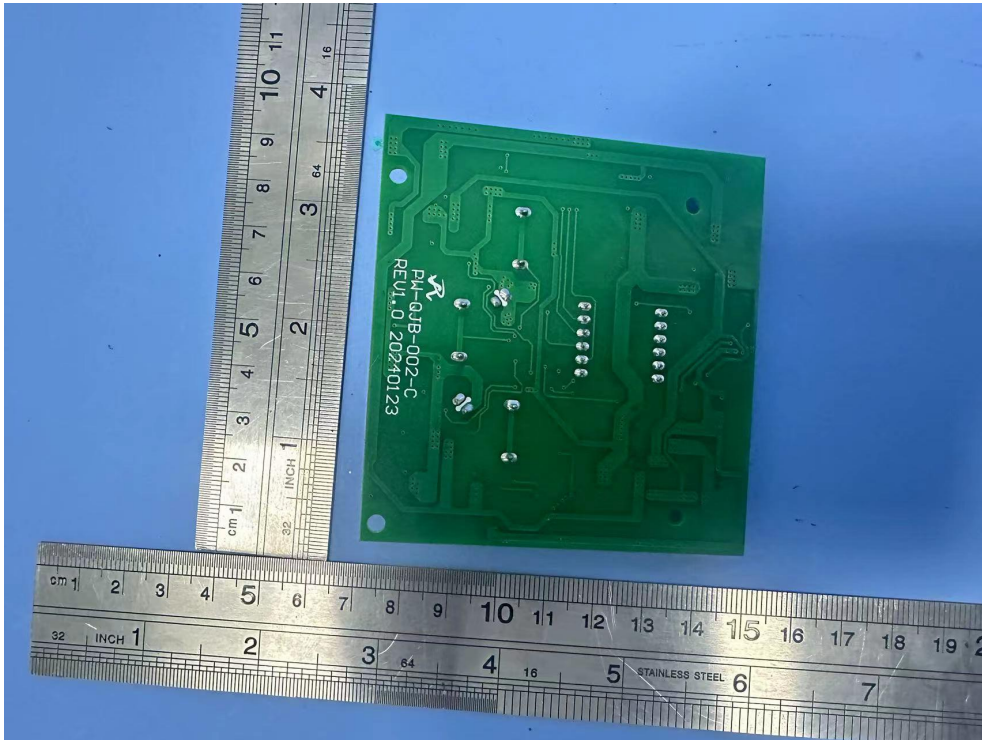

PHOTO GRAPHS OF EUT

FCC ID:2BKRA-PW-030

Internal Photos

Internal Photos

Internal Photos

Internal Photos