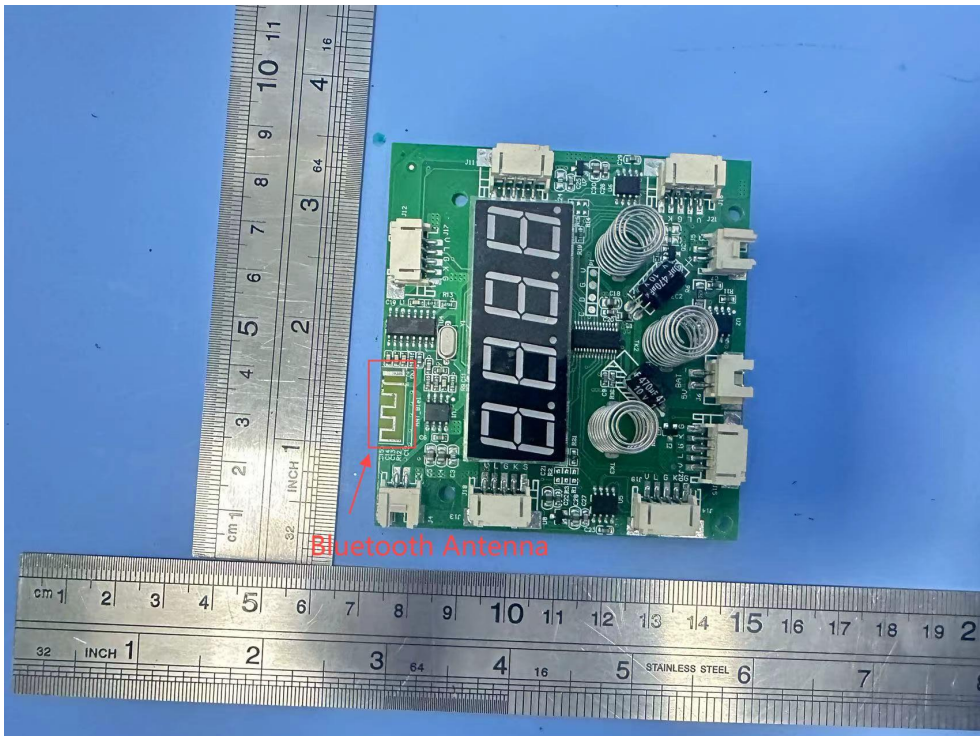

PHOTO GRAPHS OF EUT

FCC ID:2BKRA-PW-030

Internal Photos

Internal Photos

Internal Photos

Internal Photos