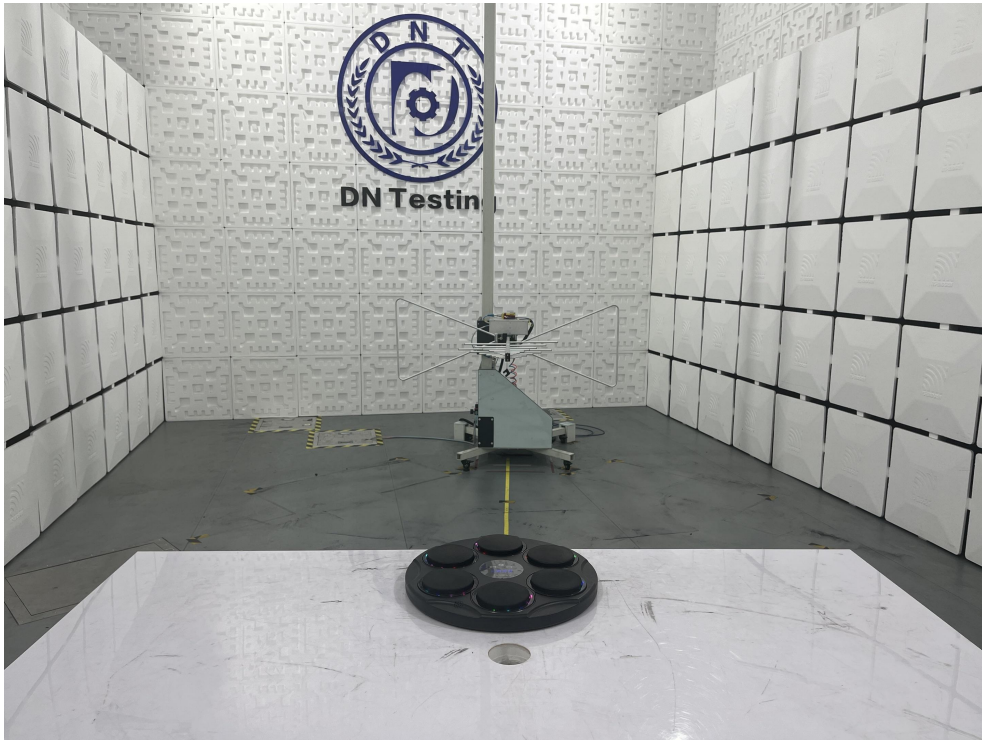

## Test Setup Of EUT

FCC ID:2BKRA-PW-030  
Conducted Emission View

Radiated Emission Test View((Below 1G)

Radiated Emission Test View|(above 1G)