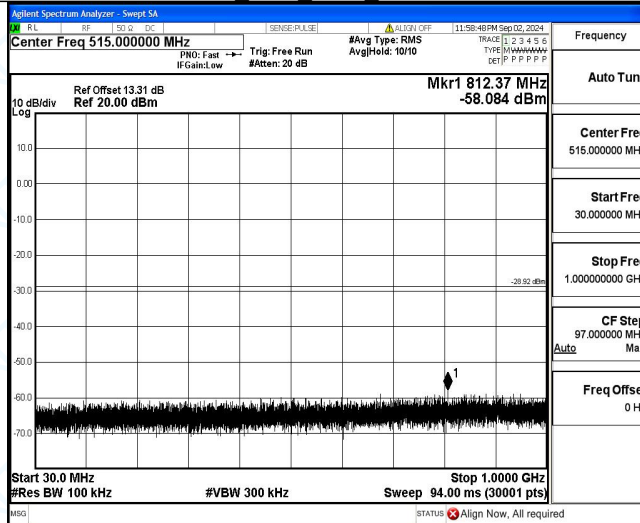

3DH5 Ant1 Low_Hop_2402

3DH5 Ant1 High_Hop_2480

**Appendix F: Conducted Spurious Emission****Test Result**

Test Mode	Antenna	Freq(MHz)	Freq Range [MHz]	Ref Level [dBm]	Result [dBm]	Limit [dBm]	Verdict
DH5	Ant1	2402	Reference	-8.92	-8.92	---	PASS
			30~1000	-8.92	-58.08	≤-28.92	PASS
			1000~26500	-8.92	-48.11	≤-28.92	PASS
		2441	Reference	-7.94	-7.94	---	PASS
			30~1000	-7.94	-58.66	≤-27.94	PASS
			1000~26500	-7.94	-48.26	≤-27.94	PASS
		2480	Reference	-4.80	-4.80	---	PASS
			30~1000	-4.80	-58.53	≤-24.8	PASS
			1000~26500	-4.80	-47.93	≤-24.8	PASS
2DH5	Ant1	2402	Reference	-8.60	-8.60	---	PASS
			30~1000	-8.60	-58.69	≤-28.6	PASS
			1000~26500	-8.60	-48.15	≤-28.6	PASS
		2441	Reference	-7.45	-7.45	---	PASS
			30~1000	-7.45	-58.68	≤-27.45	PASS
			1000~26500	-7.45	-48.37	≤-27.45	PASS
		2480	Reference	-4.59	-4.59	---	PASS
			30~1000	-4.59	-58.15	≤-24.59	PASS
			1000~26500	-4.59	-48.36	≤-24.59	PASS
3DH5	Ant1	2402	Reference	-8.36	-8.36	---	PASS
			30~1000	-8.36	-57.89	≤-28.36	PASS
			1000~26500	-8.36	-48.41	≤-28.36	PASS
		2441	Reference	-7.57	-7.57	---	PASS
			30~1000	-7.57	-56.99	≤-27.57	PASS
			1000~26500	-7.57	-48.54	≤-27.57	PASS
		2480	Reference	-4.73	-4.73	---	PASS
			30~1000	-4.73	-58.34	≤-24.73	PASS
			1000~26500	-4.73	-48.42	≤-24.73	PASS

Test Graphs

DH5_Ant1_2402_0~Reference

DH5_Ant1_2402_30~1000

DH5_Ant1_2402_1000~26500

DH5_Ant1_2441_0~Reference

DH5 Ant1 2441 30~1000

DH5 Ant1 2441 1000~26500

DH5 Ant1 2480 0~Reference