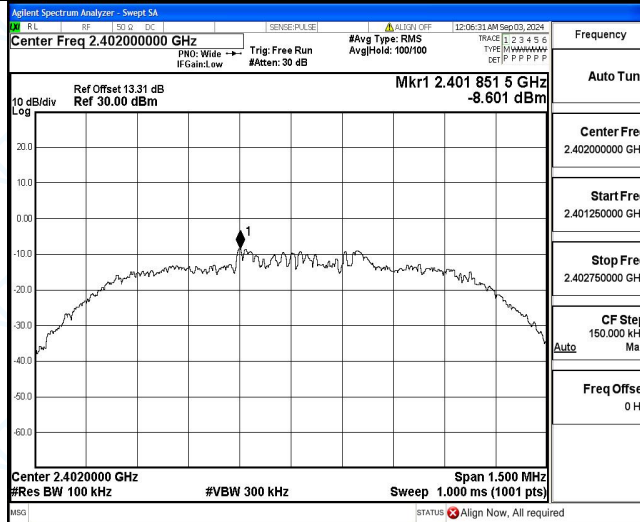

2DH5 Ant1 2402 0~Reference