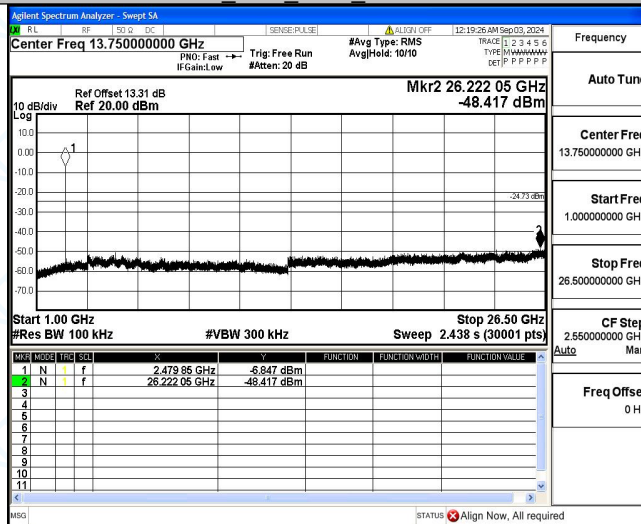

3DH5 Ant1 2441 1000~26500

3DH5 Ant1 2480 0~Reference

3DH5 Ant1 2480 30~1000

3DH5 Ant1 2480 1000~26500

The End Report

Dongguan DN Testing Co., Ltd.

Add: No. 1, West Fourth Street, Xingfa South Road, Wusha Community, Chang 'an Town, Dongguan City, Guangdong P.R.China