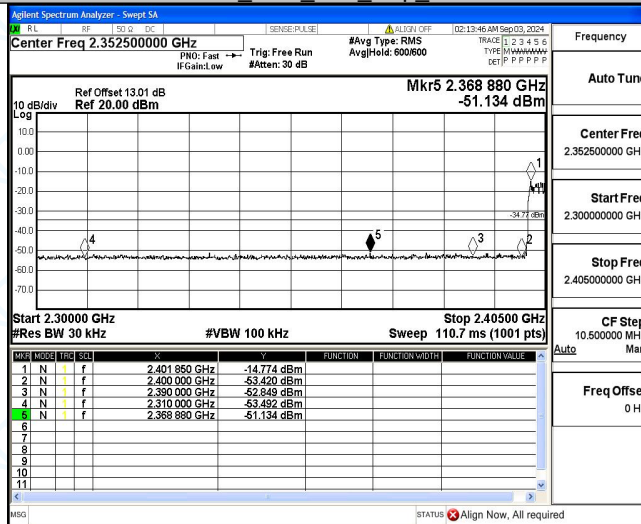

3DH5 Ant1 Low_Hop_2402

3DH5 Ant1 High_Hop_2480

**Appendix F: Conducted Spurious Emission****Test Result**

Test Mode	Antenna	Freq(MHz)	Freq Range [MHz]	Ref Level [dBm]	Result [dBm]	Limit [dBm]	Verdict
DH5	Ant1	2402	Reference	-8.92	-8.92	---	PASS
			30~1000	-8.92	-58.08	≤-28.92	PASS
			1000~26500	-8.92	-48.11	≤-28.92	PASS
		2441	Reference	-7.94	-7.94	---	PASS
			30~1000	-7.94	-58.66	≤-27.94	PASS
			1000~26500	-7.94	-48.26	≤-27.94	PASS
		2480	Reference	-4.80	-4.80	---	PASS
			30~1000	-4.80	-58.53	≤-24.8	PASS
			1000~26500	-4.80	-47.93	≤-24.8	PASS
2DH5	Ant1	2402	Reference	-8.60	-8.60	---	PASS
			30~1000	-8.60	-58.69	≤-28.6	PASS
			1000~26500	-8.60	-48.15	≤-28.6	PASS
		2441	Reference	-7.45	-7.45	---	PASS
			30~1000	-7.45	-58.68	≤-27.45	PASS
			1000~26500	-7.45	-48.37	≤-27.45	PASS
		2480	Reference	-4.59	-4.59	---	PASS
			30~1000	-4.59	-58.15	≤-24.59	PASS
			1000~26500	-4.59	-48.36	≤-24.59	PASS
3DH5	Ant1	2402	Reference	-8.36	-8.36	---	PASS
			30~1000	-8.36	-57.89	≤-28.36	PASS
			1000~26500	-8.36	-48.41	≤-28.36	PASS
		2441	Reference	-7.57	-7.57	---	PASS
			30~1000	-7.57	-56.99	≤-27.57	PASS
			1000~26500	-7.57	-48.54	≤-27.57	PASS
		2480	Reference	-4.73	-4.73	---	PASS
			30~1000	-4.73	-58.34	≤-24.73	PASS
			1000~26500	-4.73	-48.42	≤-24.73	PASS

Test Graphs

DH5_Ant1_2402_0~Reference

DH5_Ant1_2402_30~1000

DH5_Ant1_2402_1000~26500

DH5_Ant1_2441_0~Reference

DH5 Ant1 2441 30~1000

DH5 Ant1 2441 1000~26500

DH5 Ant1 2480 0~Reference