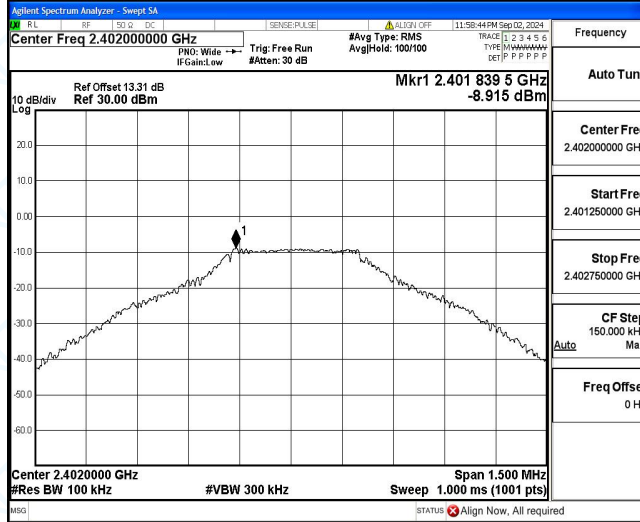

3DH5 Ant1 Low_Hop_2402

3DH5 Ant1 High_Hop_2480

**Appendix F: Conducted Spurious Emission****Test Result**

Test Mode	Antenna	Freq(MHz)	Freq Range [MHz]	Ref Level [dBm]	Result [dBm]	Limit [dBm]	Verdict
DH5	Ant1	2402	Reference	-8.92	-8.92	---	PASS
			30~1000	-8.92	-58.08	≤-28.92	PASS
			1000~26500	-8.92	-48.11	≤-28.92	PASS
		2441	Reference	-7.94	-7.94	---	PASS
			30~1000	-7.94	-58.66	≤-27.94	PASS
			1000~26500	-7.94	-48.26	≤-27.94	PASS
		2480	Reference	-4.80	-4.80	---	PASS
			30~1000	-4.80	-58.53	≤-24.8	PASS
			1000~26500	-4.80	-47.93	≤-24.8	PASS
2DH5	Ant1	2402	Reference	-8.60	-8.60	---	PASS
			30~1000	-8.60	-58.69	≤-28.6	PASS
			1000~26500	-8.60	-48.15	≤-28.6	PASS
		2441	Reference	-7.45	-7.45	---	PASS
			30~1000	-7.45	-58.68	≤-27.45	PASS
			1000~26500	-7.45	-48.37	≤-27.45	PASS
		2480	Reference	-4.59	-4.59	---	PASS
			30~1000	-4.59	-58.15	≤-24.59	PASS
			1000~26500	-4.59	-48.36	≤-24.59	PASS
3DH5	Ant1	2402	Reference	-8.36	-8.36	---	PASS
			30~1000	-8.36	-57.89	≤-28.36	PASS
			1000~26500	-8.36	-48.41	≤-28.36	PASS
		2441	Reference	-7.57	-7.57	---	PASS
			30~1000	-7.57	-56.99	≤-27.57	PASS
			1000~26500	-7.57	-48.54	≤-27.57	PASS
		2480	Reference	-4.73	-4.73	---	PASS
			30~1000	-4.73	-58.34	≤-24.73	PASS
			1000~26500	-4.73	-48.42	≤-24.73	PASS

Test Graphs

DH5_Ant1_2402_0~Reference

DH5_Ant1_2402_30~1000

DH5_Ant1_2402_1000~26500

DH5_Ant1_2441_0~Reference

DH5 Ant1 2441 30~1000

DH5 Ant1 2441 1000~26500

DH5 Ant1 2480 0~Reference