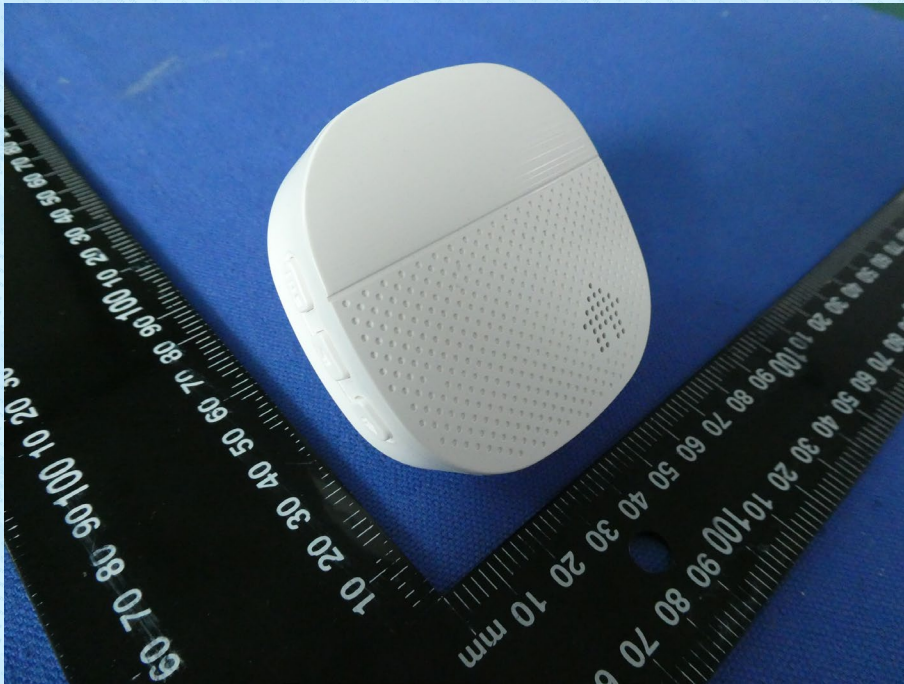

-----End-----