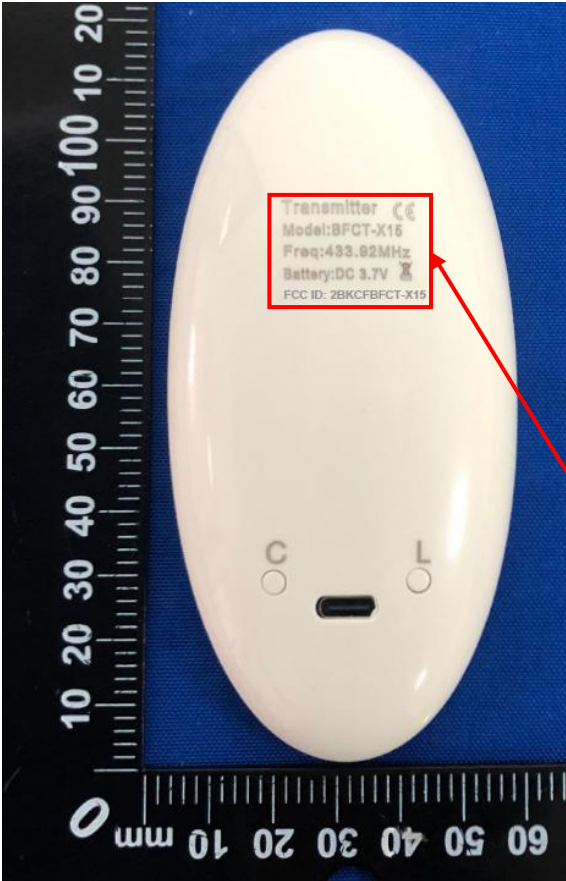

**Label Artwork and Location**

**Model: BFCT-X15**

**Label:**

**Size: L\*W= 26\*20mm**

**Location**