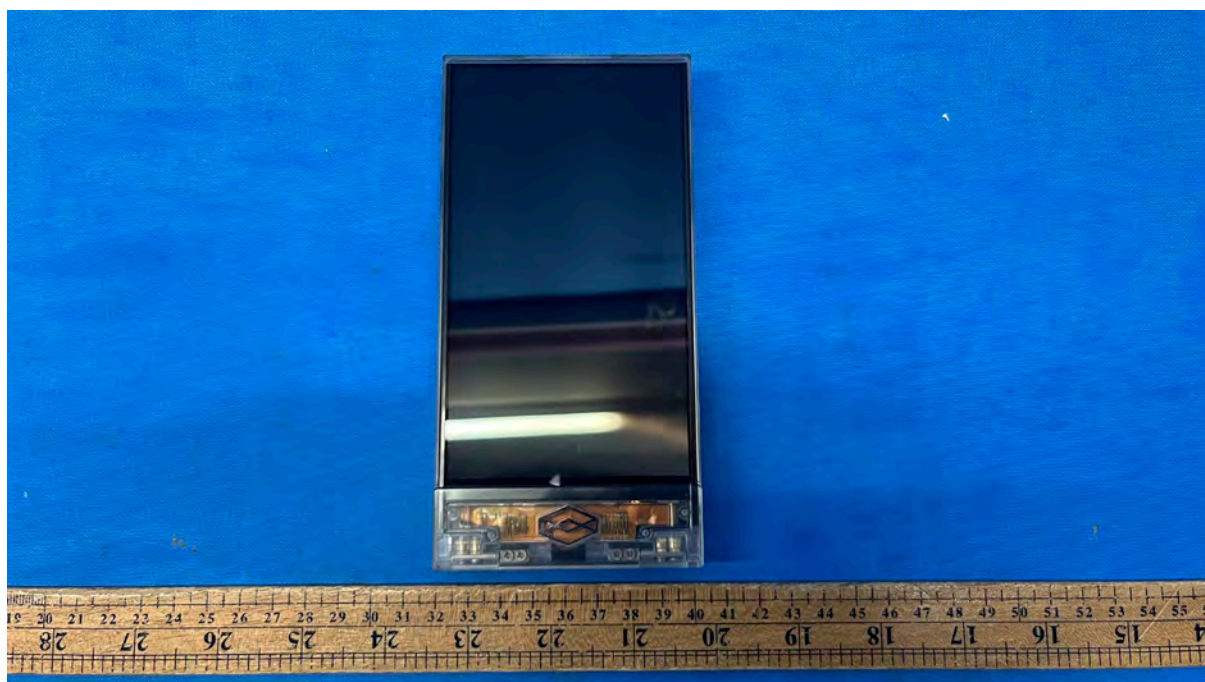

INTERTEK TESTING SERVICES

Equipment Photographs

(External)

FCC ID: 2BKC5-LKGG01
IC: 32921-LKGG01
HVIN: GO-P-CL