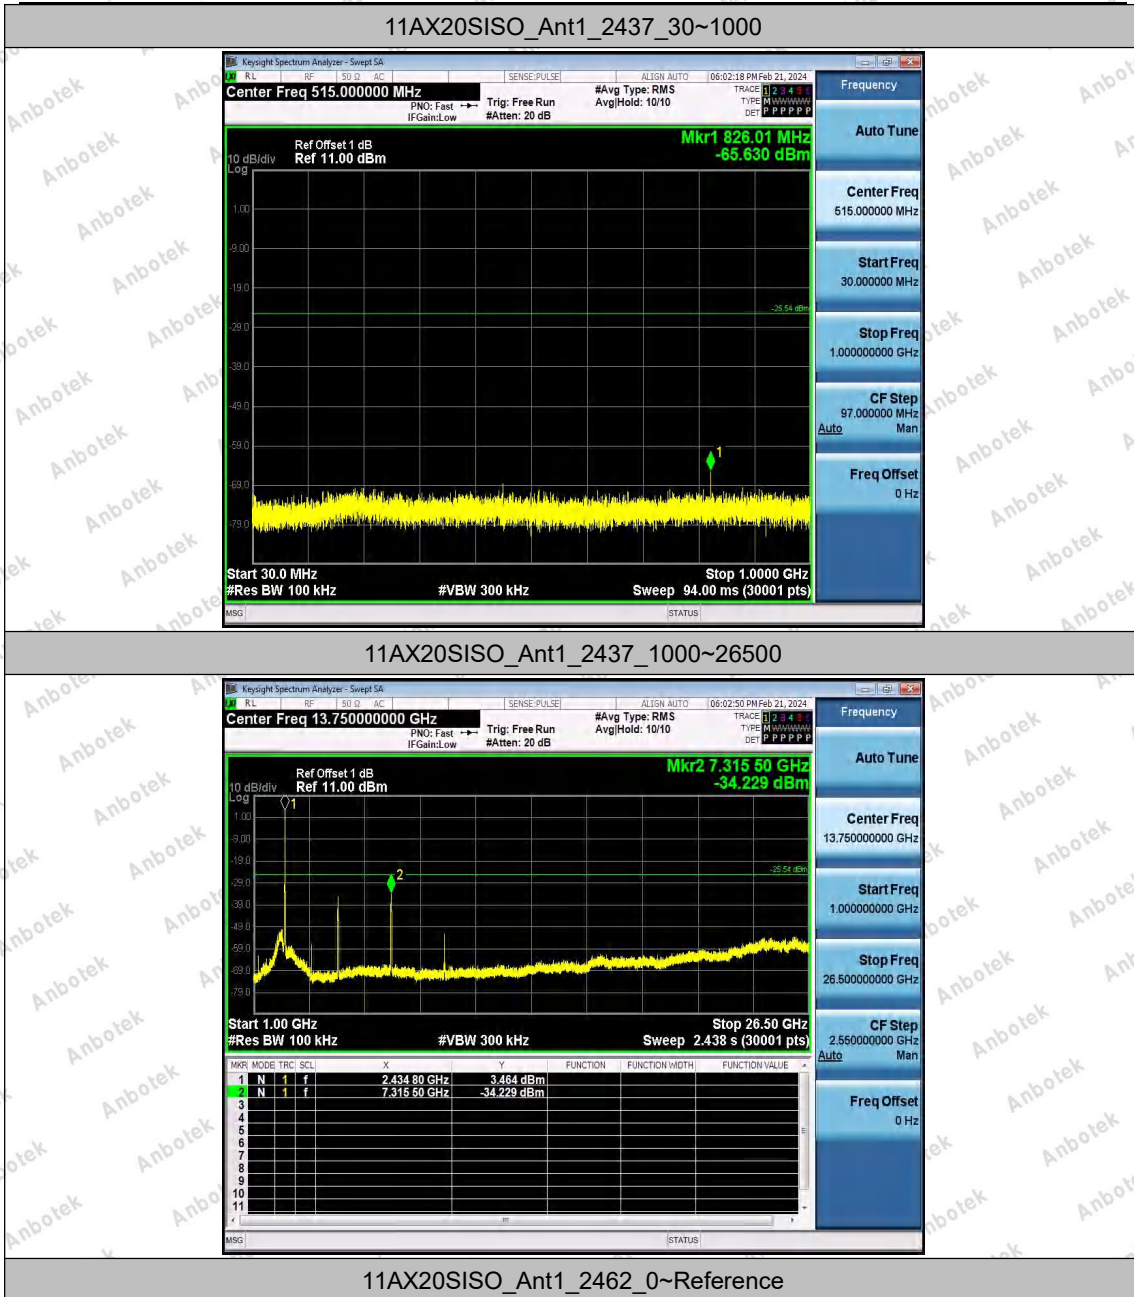

Shenzhen Anbotek Compliance Laboratory Limited

Address: Sogood Industrial Zone Laboratory & 1/F. of Building D, Sogood Science and Technology Park, Sanwei Community, Hahqcheng Subdistrict, Bao'an District, Shenzhen, Guangdong, China,
Tel: (86)0755-26066440 Email: service@anbotek.com

Hotline
400-003-0500
www.anbotek.com