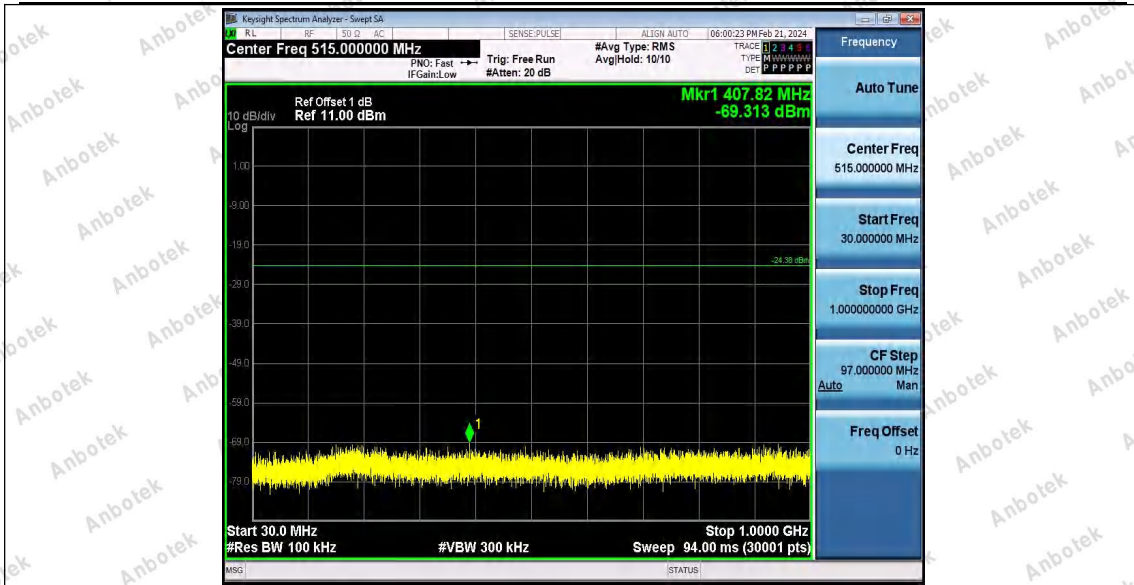

Shenzhen Anbotek Compliance Laboratory Limited

Address: Sogood Industrial Zone Laboratory & 1/F. of Building D, Sogood Science and Technology Park, Sanwei Community, Hahqcheng Subdistrict, Bao'an District, Shenzhen, Guangdong, China,
Tel: (86)0755-26066440 Email: service@anbotek.com

Hotline 400-003-0500
www.anbotek.com