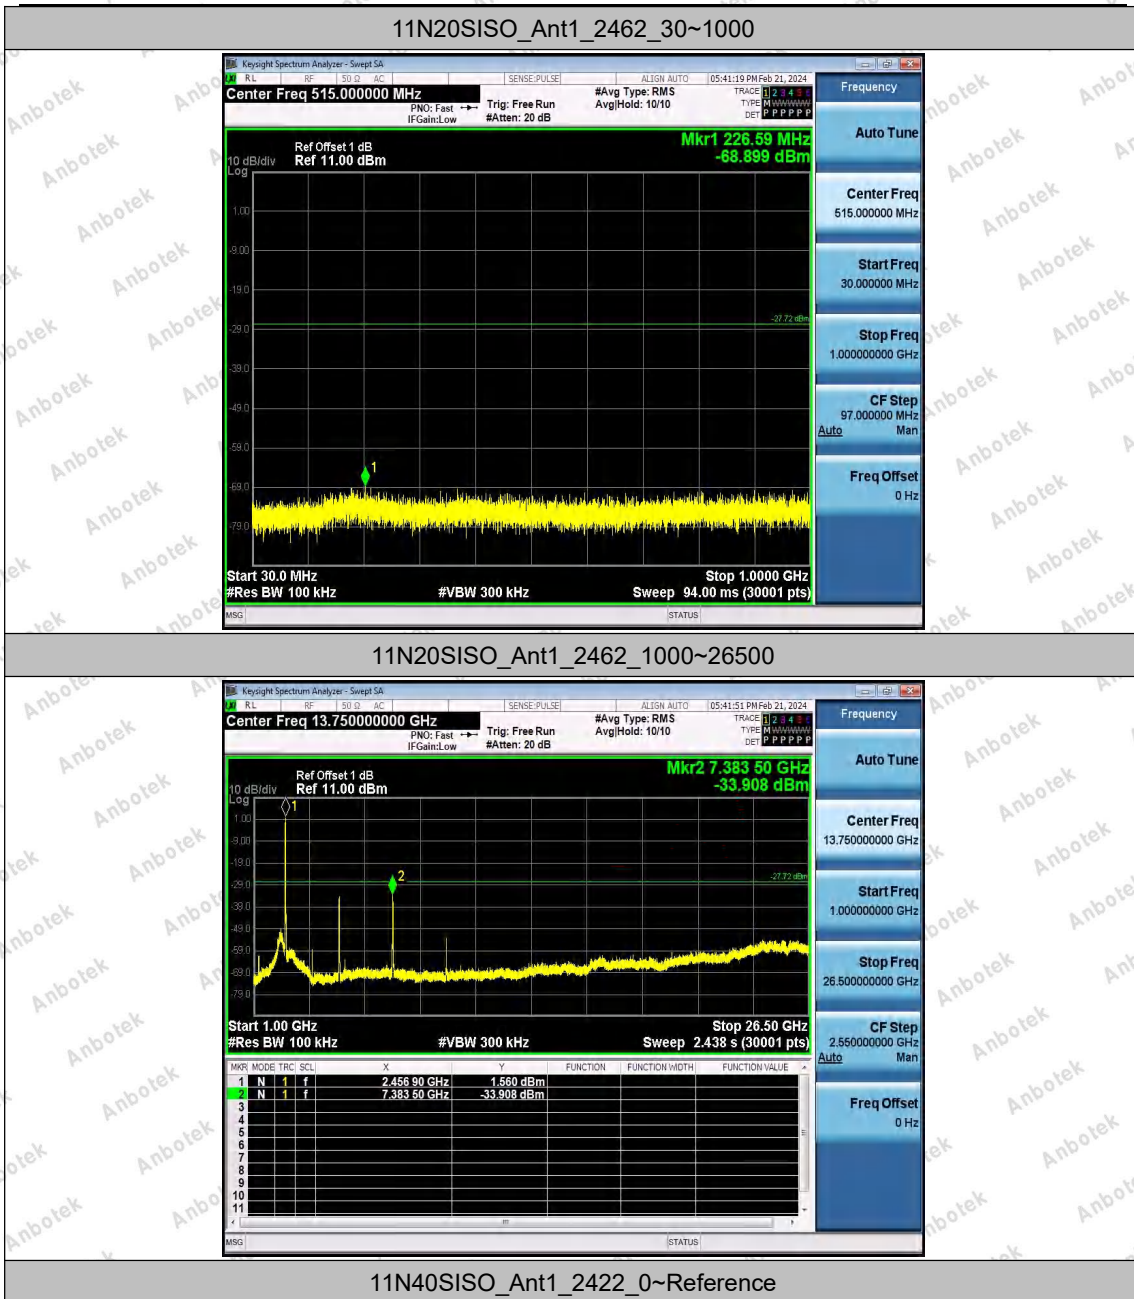

Shenzhen Anbotek Compliance Laboratory Limited

Address: Sogood Industrial Zone Laboratory & 1/F. of Building D, Sogood Science and Technology Park, Sanwei Community, Hahqcheng Subdistrict, Bao'an District, Shenzhen, Guangdong, China,
Tel: (86)0755-26066440 Email: service@anbotek.com

Hotline
400-003-0500
www.anbotek.com