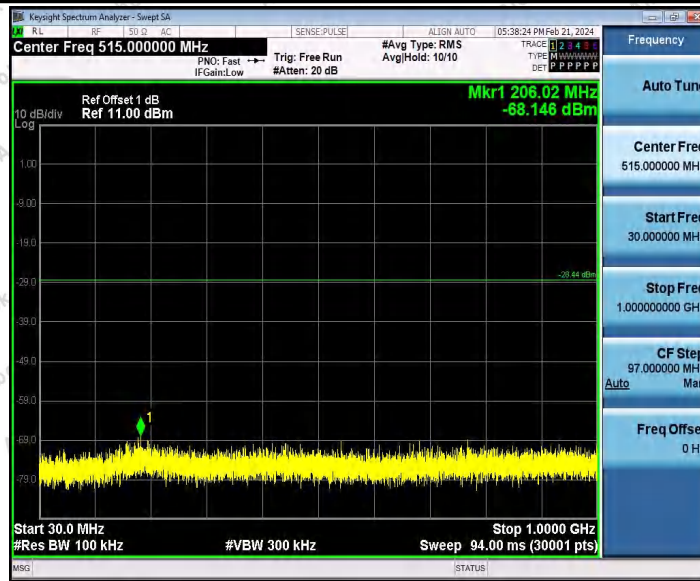

Shenzhen Anbotek Compliance Laboratory Limited

Address: Sogood Industrial Zone Laboratory & 1/F. of Building D, Sogood Science and Technology Park, Sanwei Community, Hahqcheng Subdistrict, Bao'an District, Shenzhen, Guangdong, China,
Tel: (86)0755-26066440 Email: service@anbotek.com

Hotline
400-003-0500
www.anbotek.com