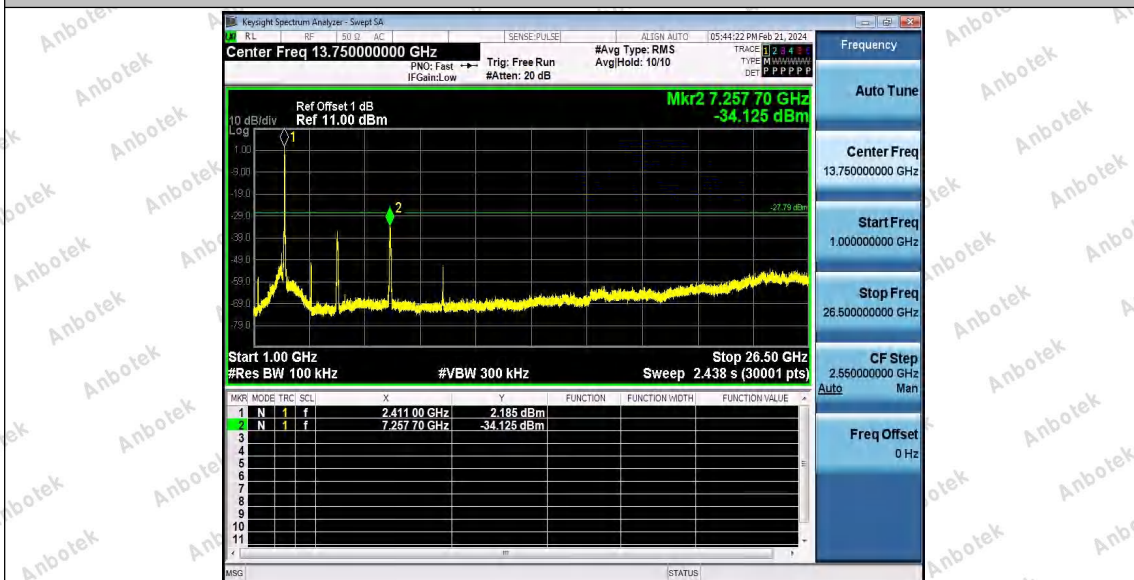

Hotline
 400-003-0500
 www.anbotek.com

11N40SISO_Ant1_2422_30~1000

11N40SISO_Ant1_2422_1000~26500

Shenzhen Anbotek Compliance Laboratory Limited

Address: Sogood Industrial Zone Laboratory & 1/F. of Building D, Sogood Science and Technology Park, Sanwei Community, Hahqcheng Subdistrict, Bao'an District, Shenzhen, Guangdong, China,
Tel: (86)0755-26066440 Email: service@anbotek.com