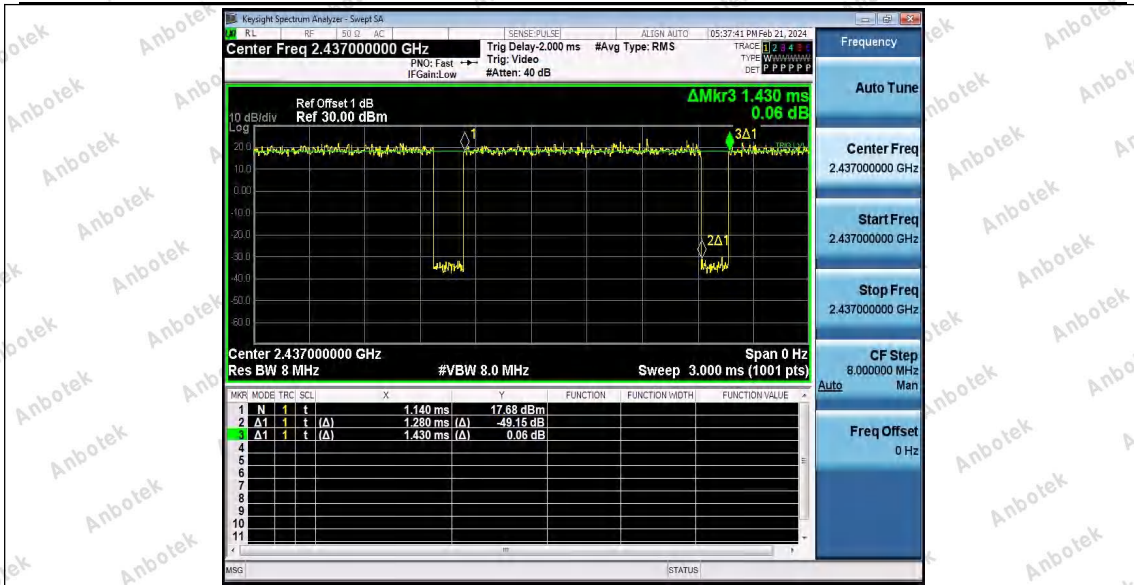

Shenzhen Anbotek Compliance Laboratory Limited

Address: Sogood Industrial Zone Laboratory & 1/F. of Building D, Sogood Science and Technology Park, Sanwei Community, Hahqcheng Subdistrict, Bao'an District, Shenzhen, Guangdong, China,
Tel: (86)0755-26066440 Email: service@anbotek.com

Hotline
400-003-0500
www.anbotek.com