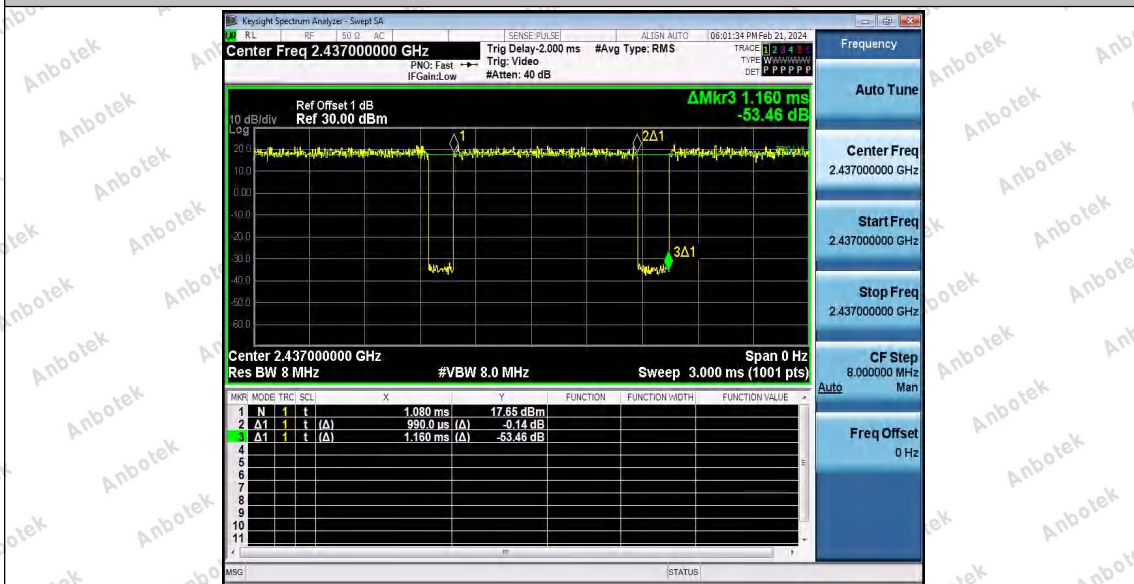

11AX20SISO_Ant1_2437