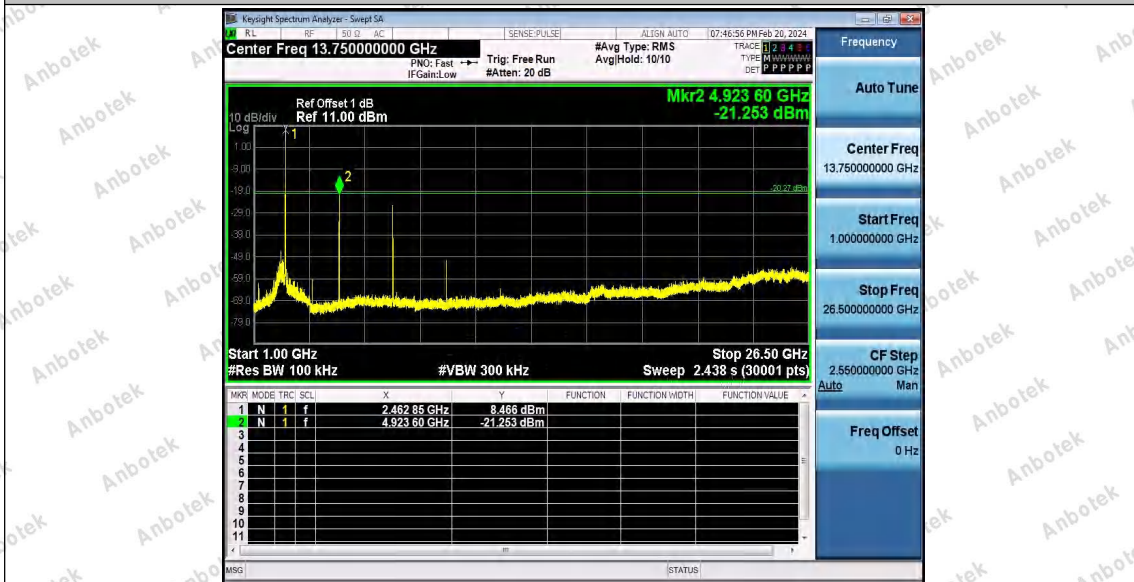

11B_Ant1_2462_1000~26500