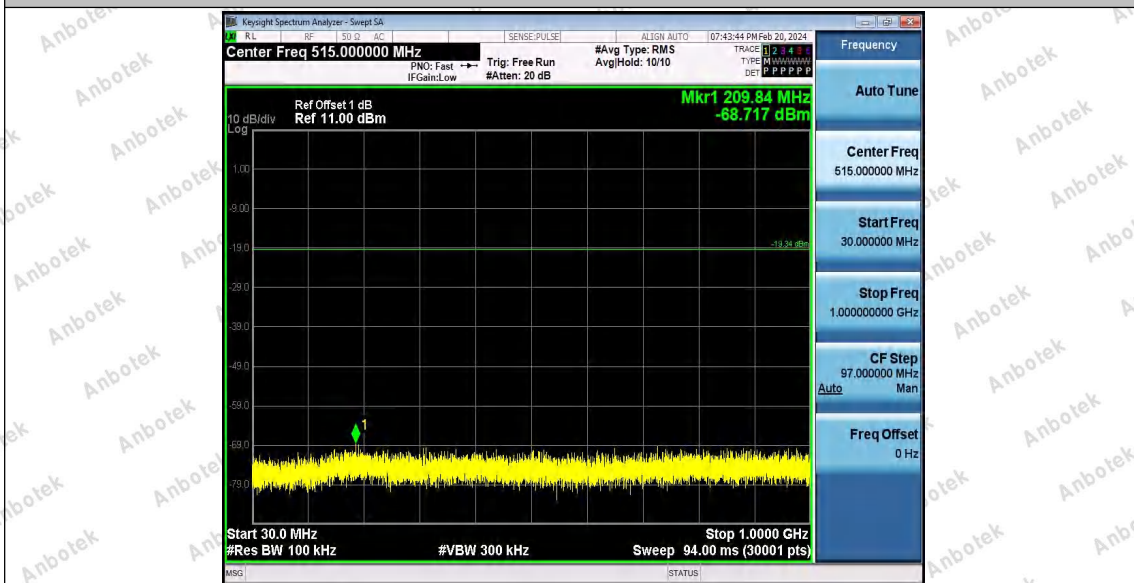

Hotline 400-003-0500
www.anbotek.com

11B_Ant1_2437_0~Reference

11B_Ant1_2437_30~1000

Shenzhen Anbotek Compliance Laboratory Limited

Address: Sogood Industrial Zone Laboratory & 1/F. of Building D, Sogood Science and Technology Park, Sanwei Community, Hahqcheng Subdistrict, Bao'an District, Shenzhen, Guangdong, China,
Tel: (86)0755-26066440 Email: service@anbotek.com