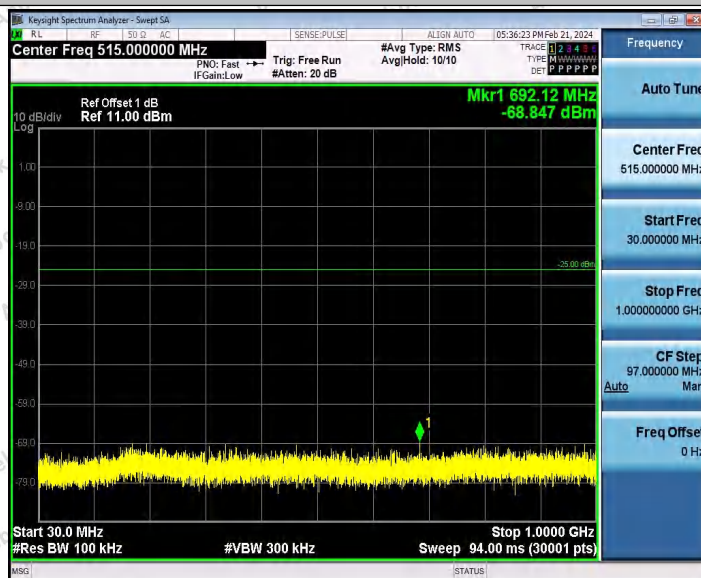

Hotline
400-003-0500
www.anbotek.com

11N20SISO_Ant1_2412_0~Reference

11N20SISO_Ant1_2412_30~1000

Shenzhen Anbotek Compliance Laboratory Limited

Address: Sogood Industrial Zone Laboratory & 1/F. of Building D, Sogood Science and Technology Park, Sanwei Community, Hahqcheng Subdistrict, Bao'an District, Shenzhen, Guangdong, China,
Tel: (86)0755-26066440 Email: service@anbotek.com