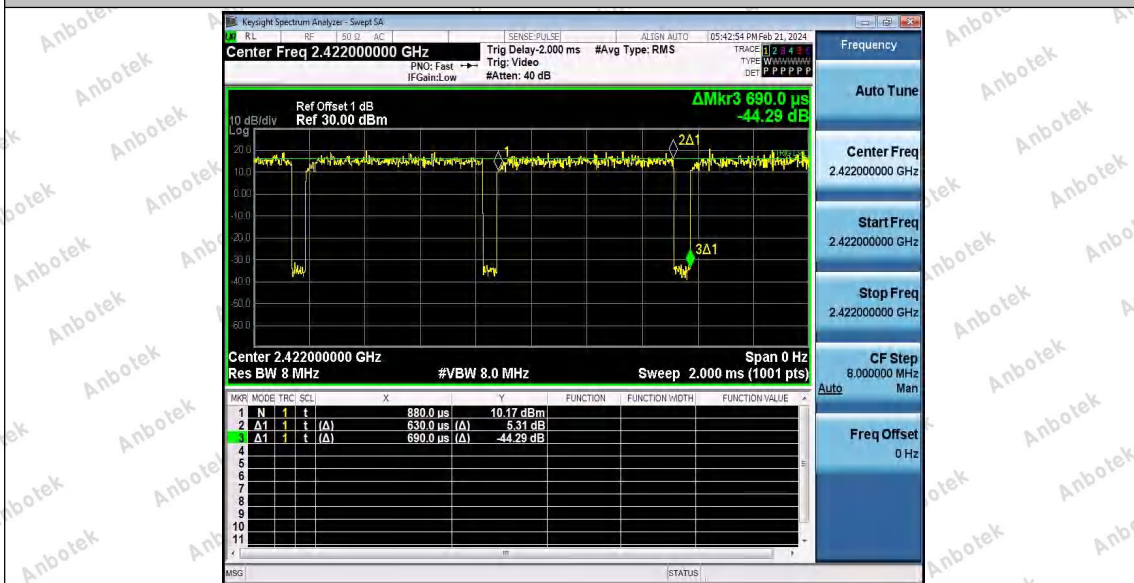

Hotline
 400-003-0500
 www.anbotek.com

11N20SISO_Ant1_2462

11N40SISO_Ant1_2422

Shenzhen Anbotek Compliance Laboratory Limited

Address: Sogood Industrial Zone Laboratory & 1/F. of Building D, Sogood Science and Technology Park, Sanwei Community, Hahqcheng Subdistrict, Bao'an District, Shenzhen, Guangdong, China,
Tel: (86)0755-26066440 Email: service@anbotek.com