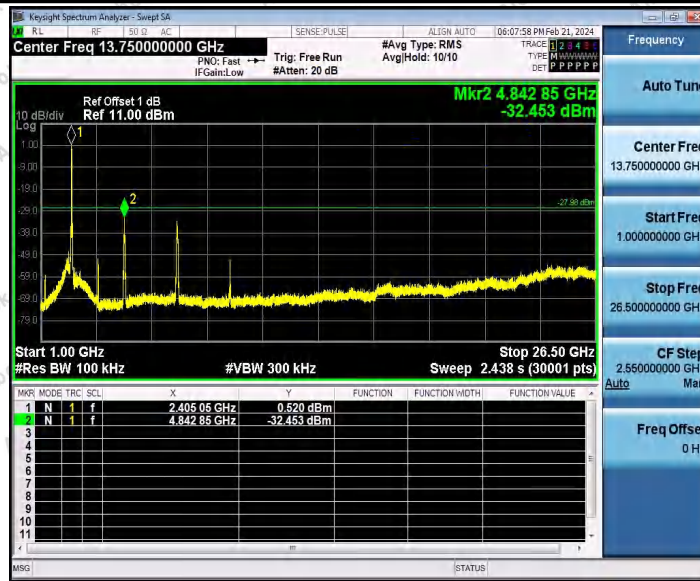

Shenzhen Anbotek Compliance Laboratory Limited

Address: Sogood Industrial Zone Laboratory & 1/F. of Building D, Sogood Science and Technology Park, Sanwei Community, Hahqcheng Subdistrict, Bao'an District, Shenzhen, Guangdong, China,
Tel: (86)0755-26066440 Email: service@anbotek.com

Hotline
400-003-0500
www.anbotek.com