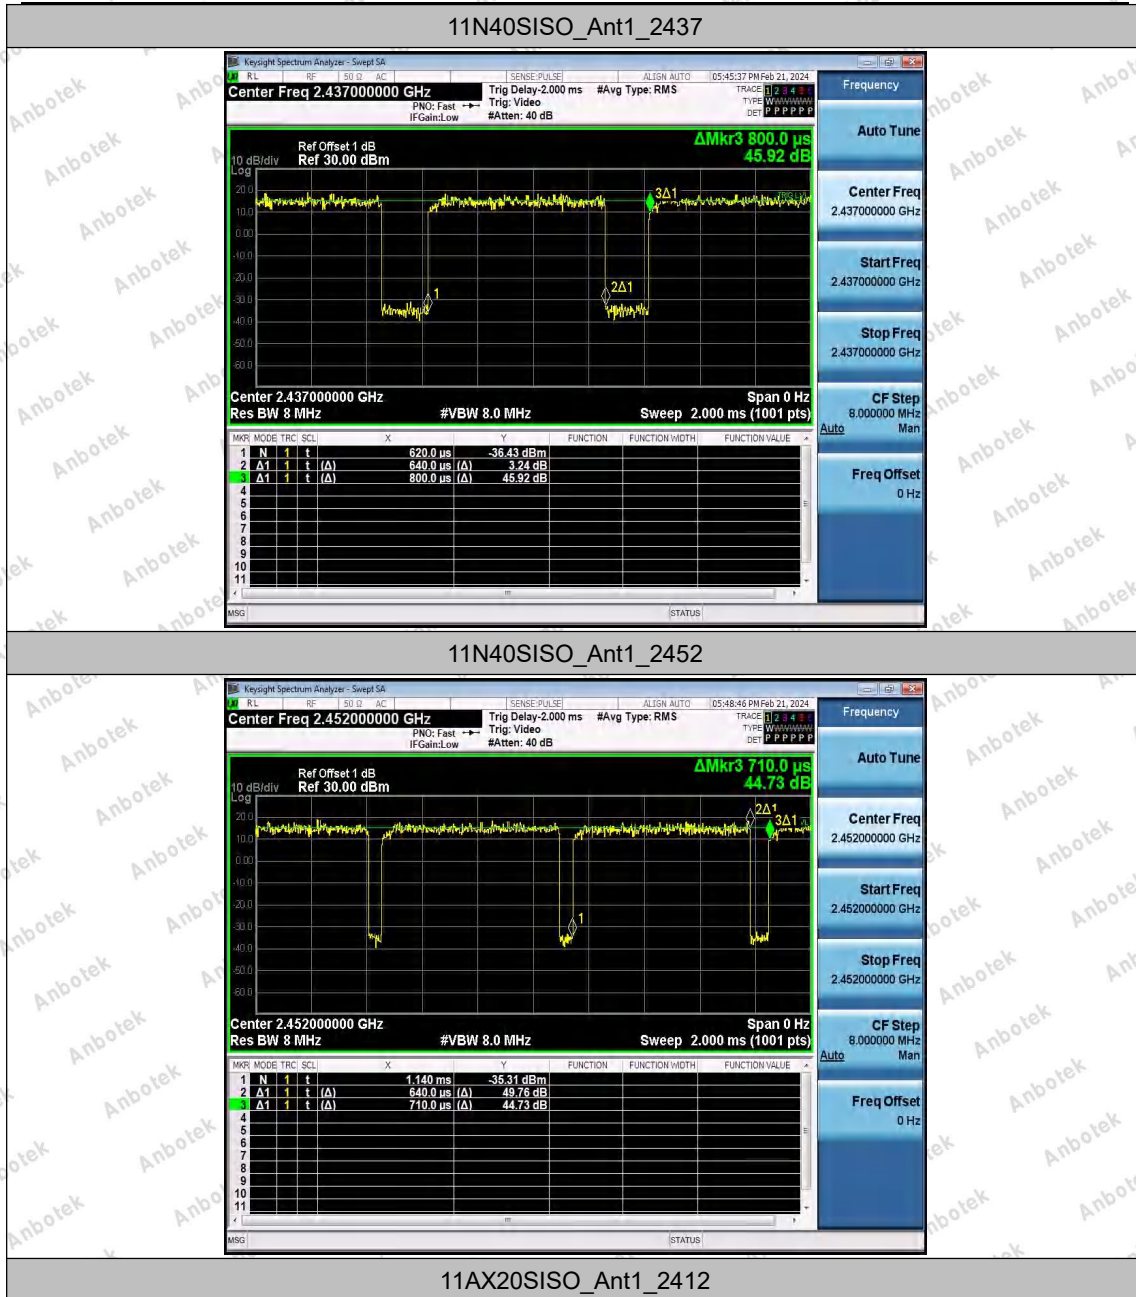

Shenzhen Anbotek Compliance Laboratory Limited

Address: Sogood Industrial Zone Laboratory & 1/F. of Building D, Sogood Science and Technology Park, Sanwei Community, Hahqcheng Subdistrict, Bao'an District, Shenzhen, Guangdong, China,
Tel: (86)0755-26066440 Email: service@anbotek.com

Hotline
400-003-0500
www.anbotek.com