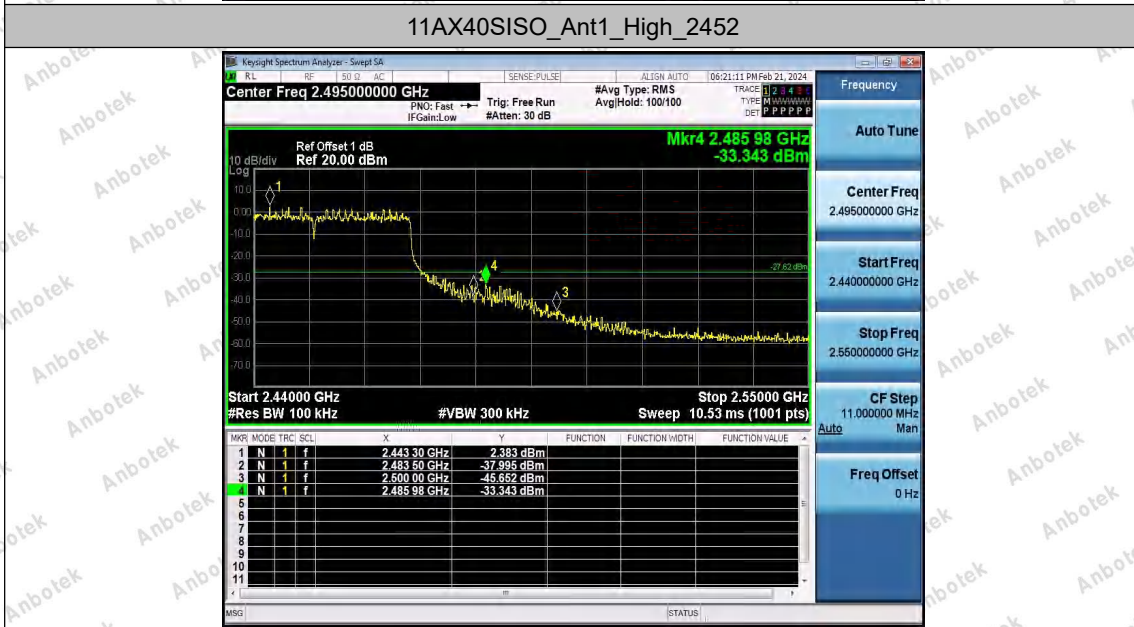

Shenzhen Anbotek Compliance Laboratory Limited

Address: Sogood Industrial Zone Laboratory & 1/F. of Building D, Sogood Science and Technology Park, Sanwei Community, Hahqcheng Subdistrict, Bao'an District, Shenzhen, Guangdong, China,
Tel: (86)0755-26066440 Email: service@anbotek.com

Hotline
400-003-0500
www.anbotek.com