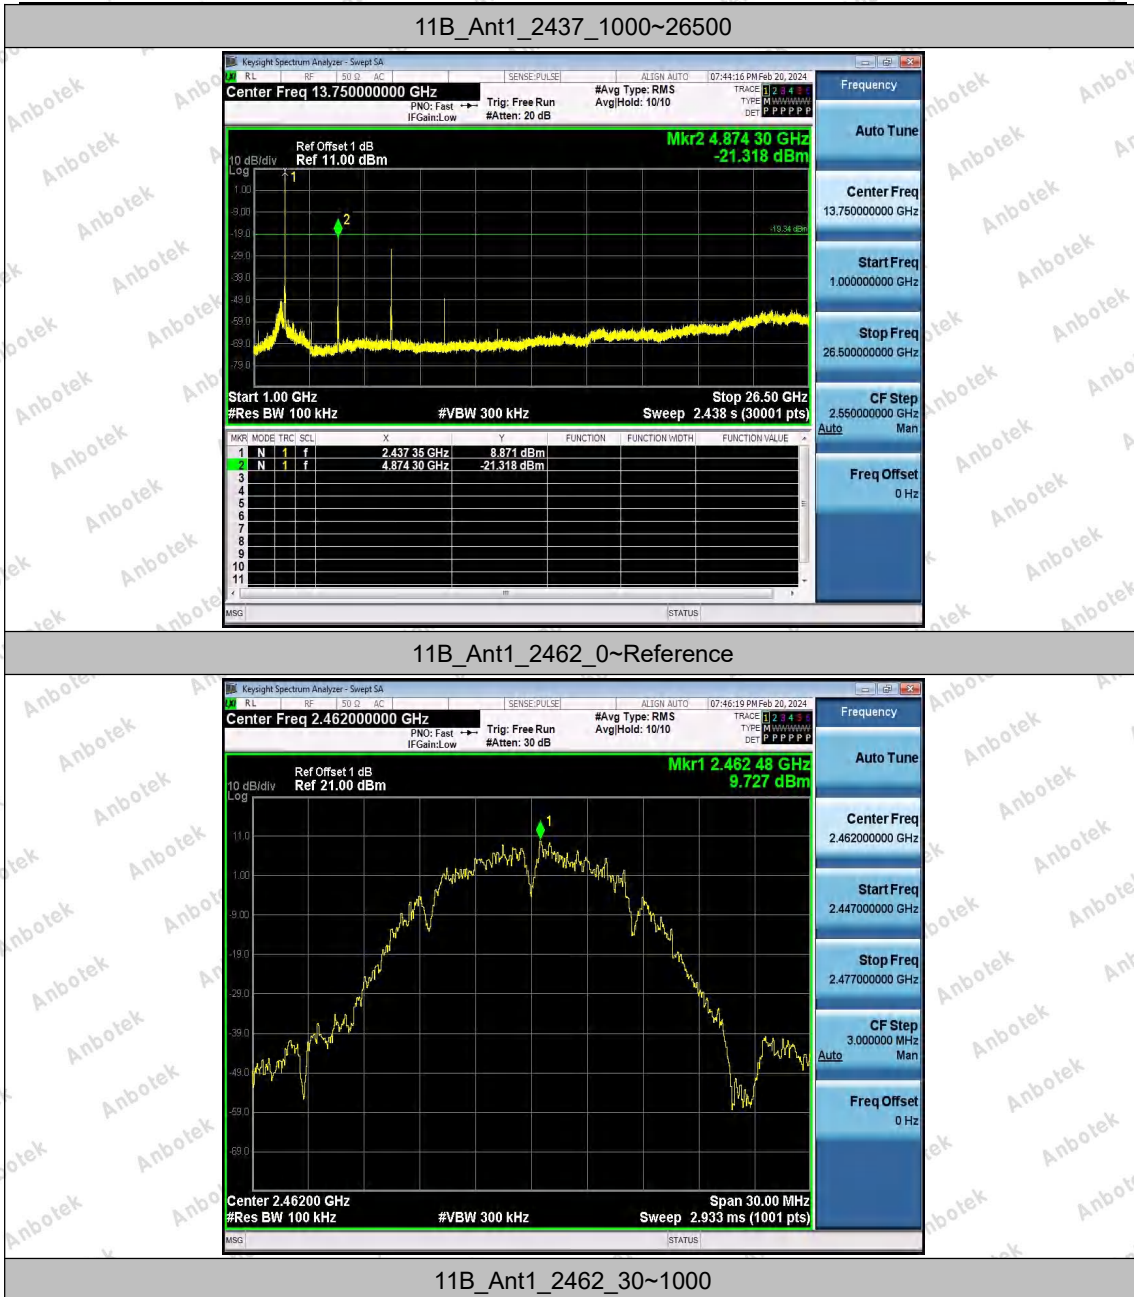

Shenzhen Anbotek Compliance Laboratory Limited

Address: Sogood Industrial Zone Laboratory & 1/F. of Building D, Sogood Science and Technology Park, Sanwei Community, Hahqcheng Subdistrict, Bao'an District, Shenzhen, Guangdong, China,
Tel: (86)0755-26066440 Email: service@anbotek.com

Hotline
400-003-0500
www.anbotek.com