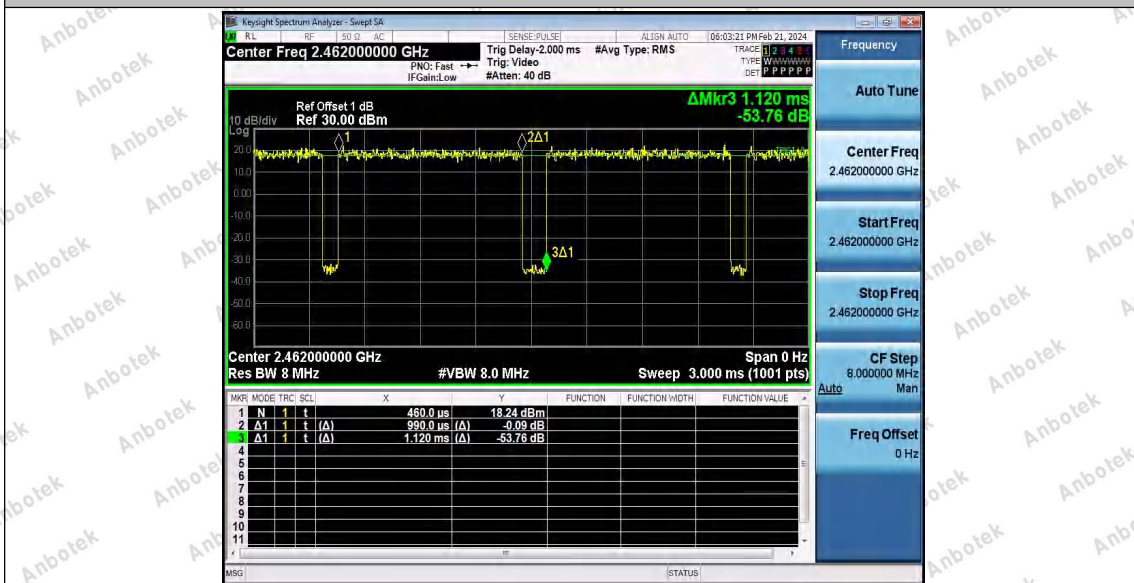

Hotline
 400-003-0500
 www.anbotek.com

11AX20SISO_Ant1_2437

11AX20SISO_Ant1_2462

Shenzhen Anbotek Compliance Laboratory Limited

Address: Sogood Industrial Zone Laboratory & 1/F. of Building D, Sogood Science and Technology Park, Sanwei Community, Hahqcheng Subdistrict, Bao'an District, Shenzhen, Guangdong, China,
Tel: (86)0755-26066440 Email: service@anbotek.com