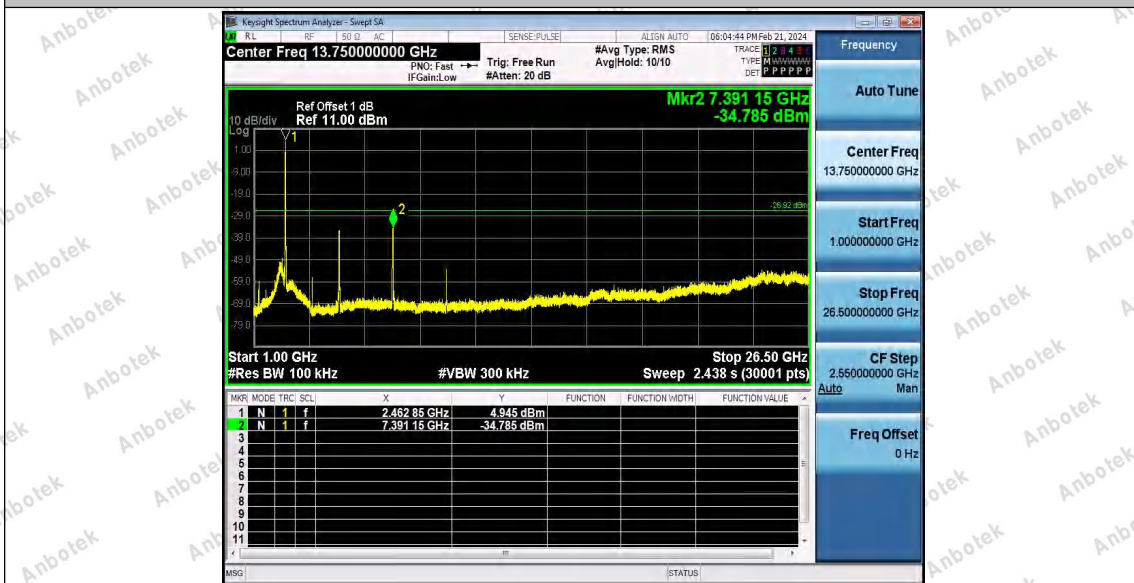

Hotline
 400-003-0500
 www.anbotek.com

11AX20SISO_Ant1_2462_30~1000

11AX20SISO_Ant1_2462_1000~26500

Shenzhen Anbotek Compliance Laboratory Limited

Address: Sogood Industrial Zone Laboratory & 1/F. of Building D, Sogood Science and Technology Park, Sanwei Community, Hahqcheng Subdistrict, Bao'an District, Shenzhen, Guangdong, China,
 Tel: (86)0755-26066440 Email: service@anbotek.com