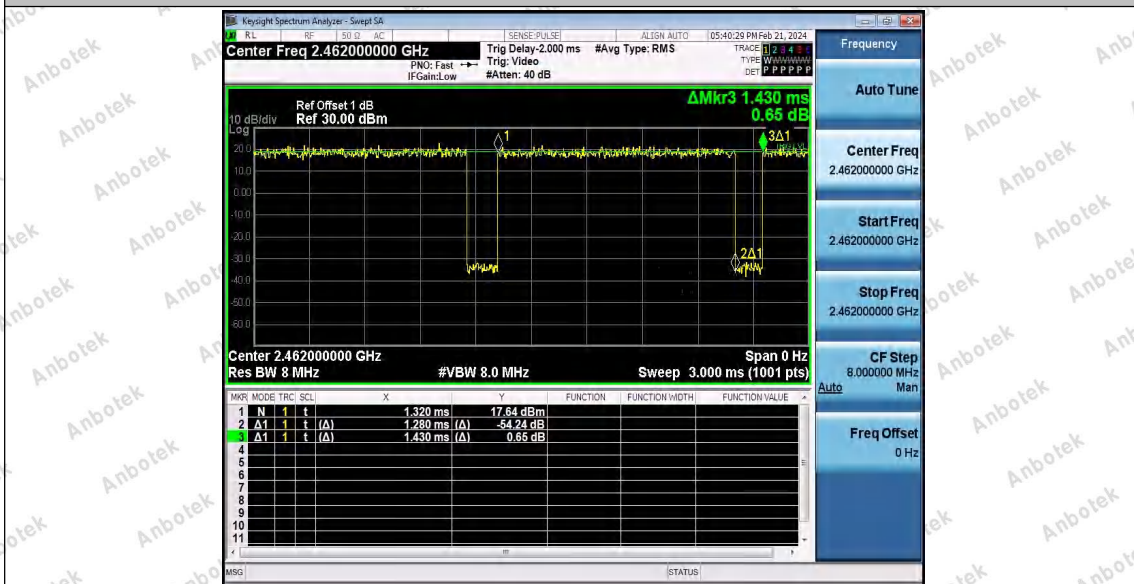

11N20SISO_Ant1_2462