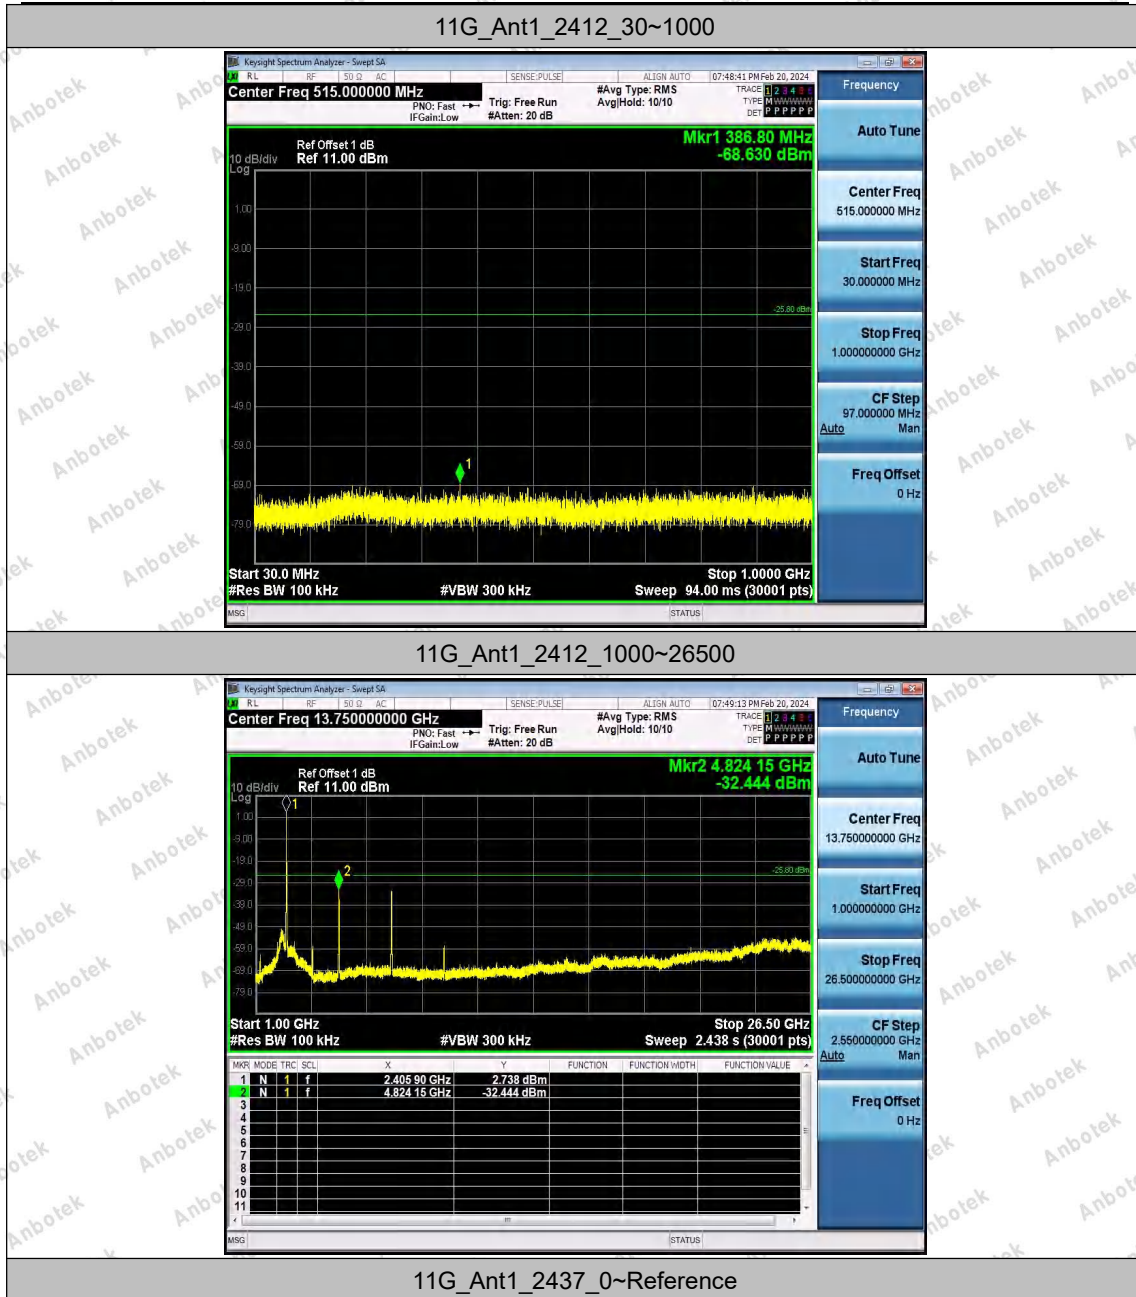

Shenzhen Anbotek Compliance Laboratory Limited

Address: Sogood Industrial Zone Laboratory & 1/F. of Building D, Sogood Science and Technology Park, Sanwei Community, Hahqcheng Subdistrict, Bao'an District, Shenzhen, Guangdong, China,
Tel: (86)0755-26066440 Email: service@anbotek.com

Hotline
400-003-0500
www.anbotek.com