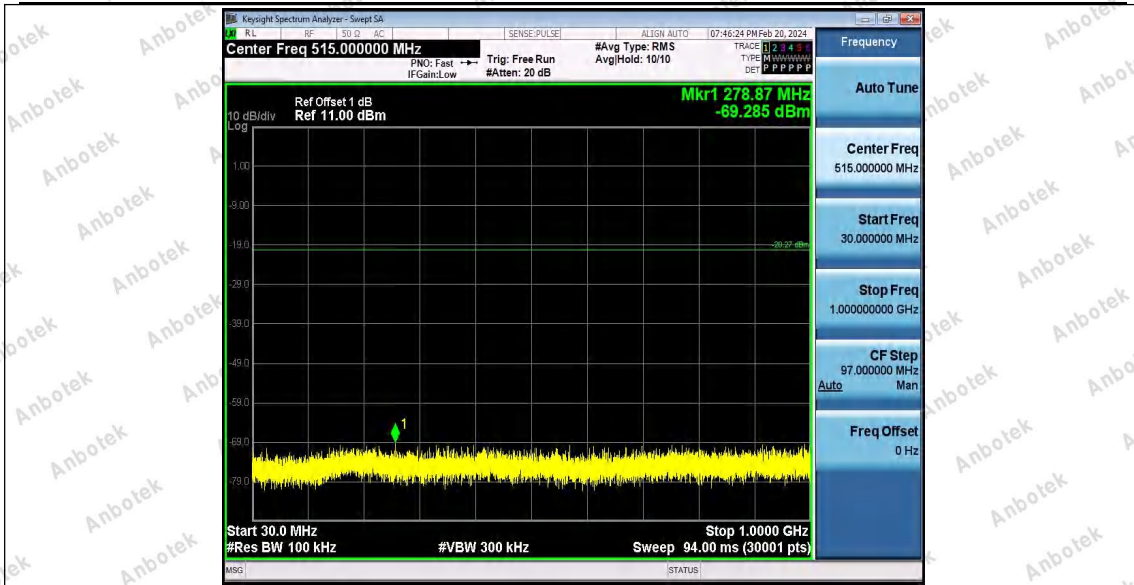

Shenzhen Anbotek Compliance Laboratory Limited

Address: Sogood Industrial Zone Laboratory & 1/F. of Building D, Sogood Science and Technology Park, Sanwei Community, Hahqcheng Subdistrict, Bao'an District, Shenzhen, Guangdong, China,
Tel: (86)0755-26066440 Email: service@anbotek.com

Hotline
400-003-0500
www.anbotek.com