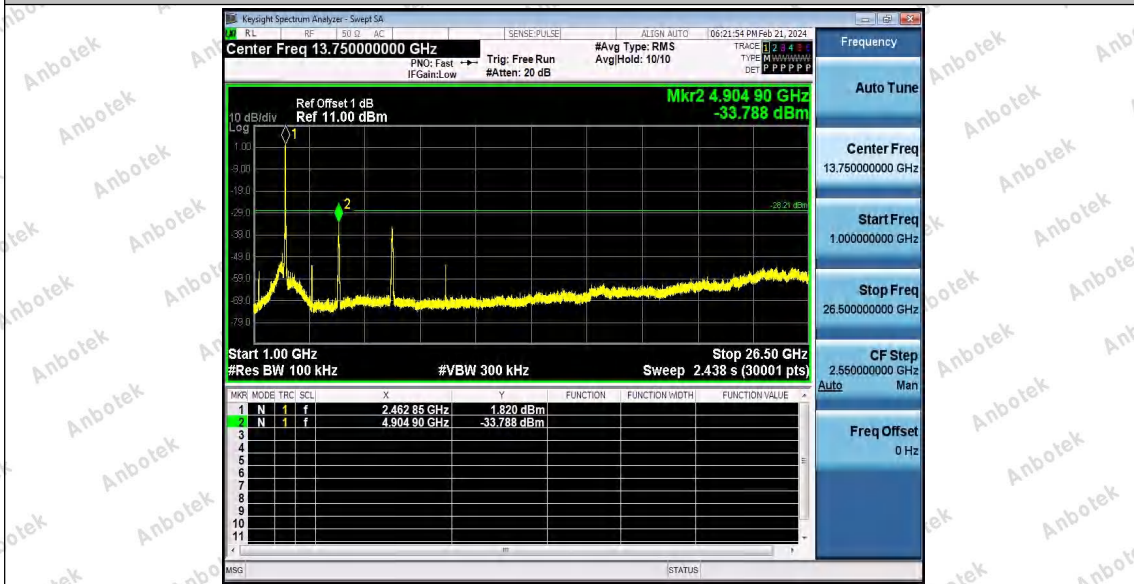

11AX40SISO_Ant1_2452_1000~26500

Shenzhen Anbotek Compliance Laboratory Limited

Address: Sogood Industrial Zone Laboratory & 1/F. of Building D, Sogood Science and Technology Park, Sanwei Community, Hahqcheng Subdistrict, Bao'an District, Shenzhen, Guangdong, China,
Tel: (86)0755-26066440 Email: service@anbotek.com

Hotline
400-003-0500
www.anbotek.com