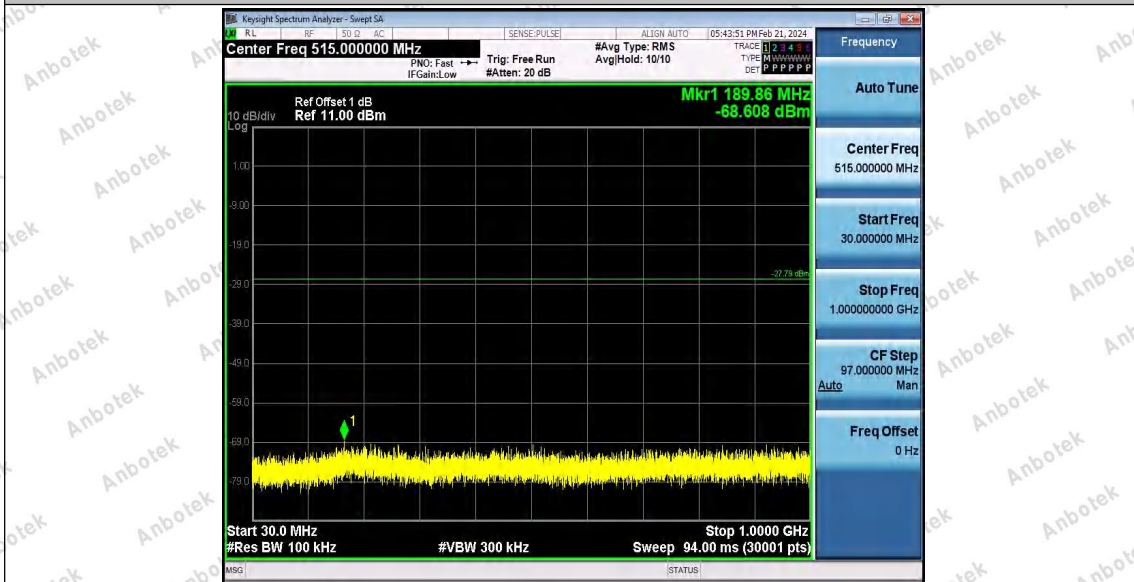

11N40SISO_Ant1_2422_30~1000