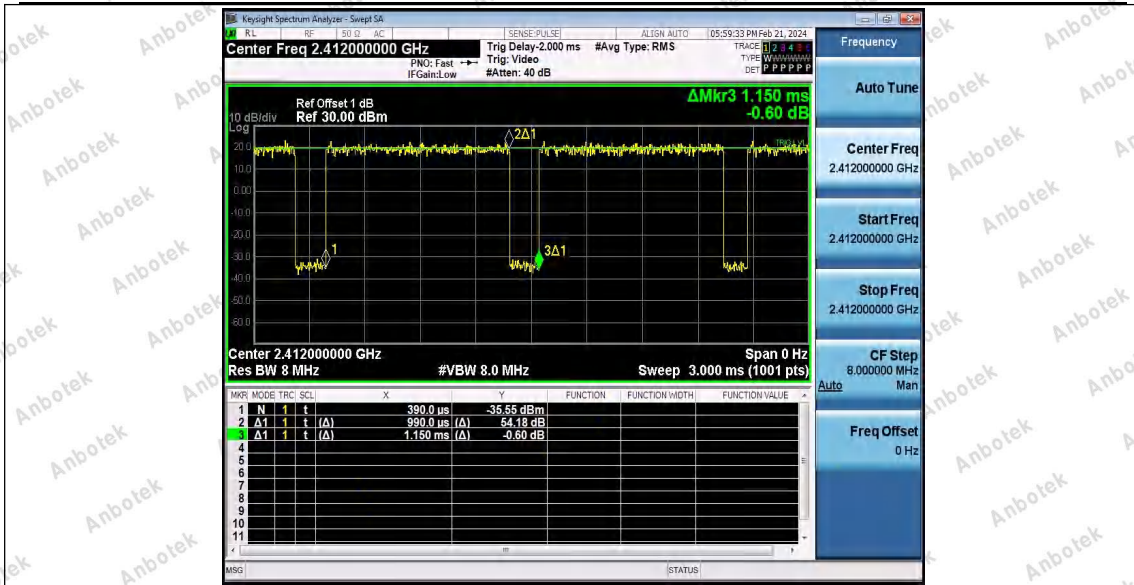

Shenzhen Anbotek Compliance Laboratory Limited

Address: Sogood Industrial Zone Laboratory & 1/F. of Building D, Sogood Science and Technology Park, Sanwei Community, Hahqcheng Subdistrict, Bao'an District, Shenzhen, Guangdong, China,
Tel: (86)0755-26066440 Email: service@anbotek.com

Hotline
400-003-0500
www.anbotek.com