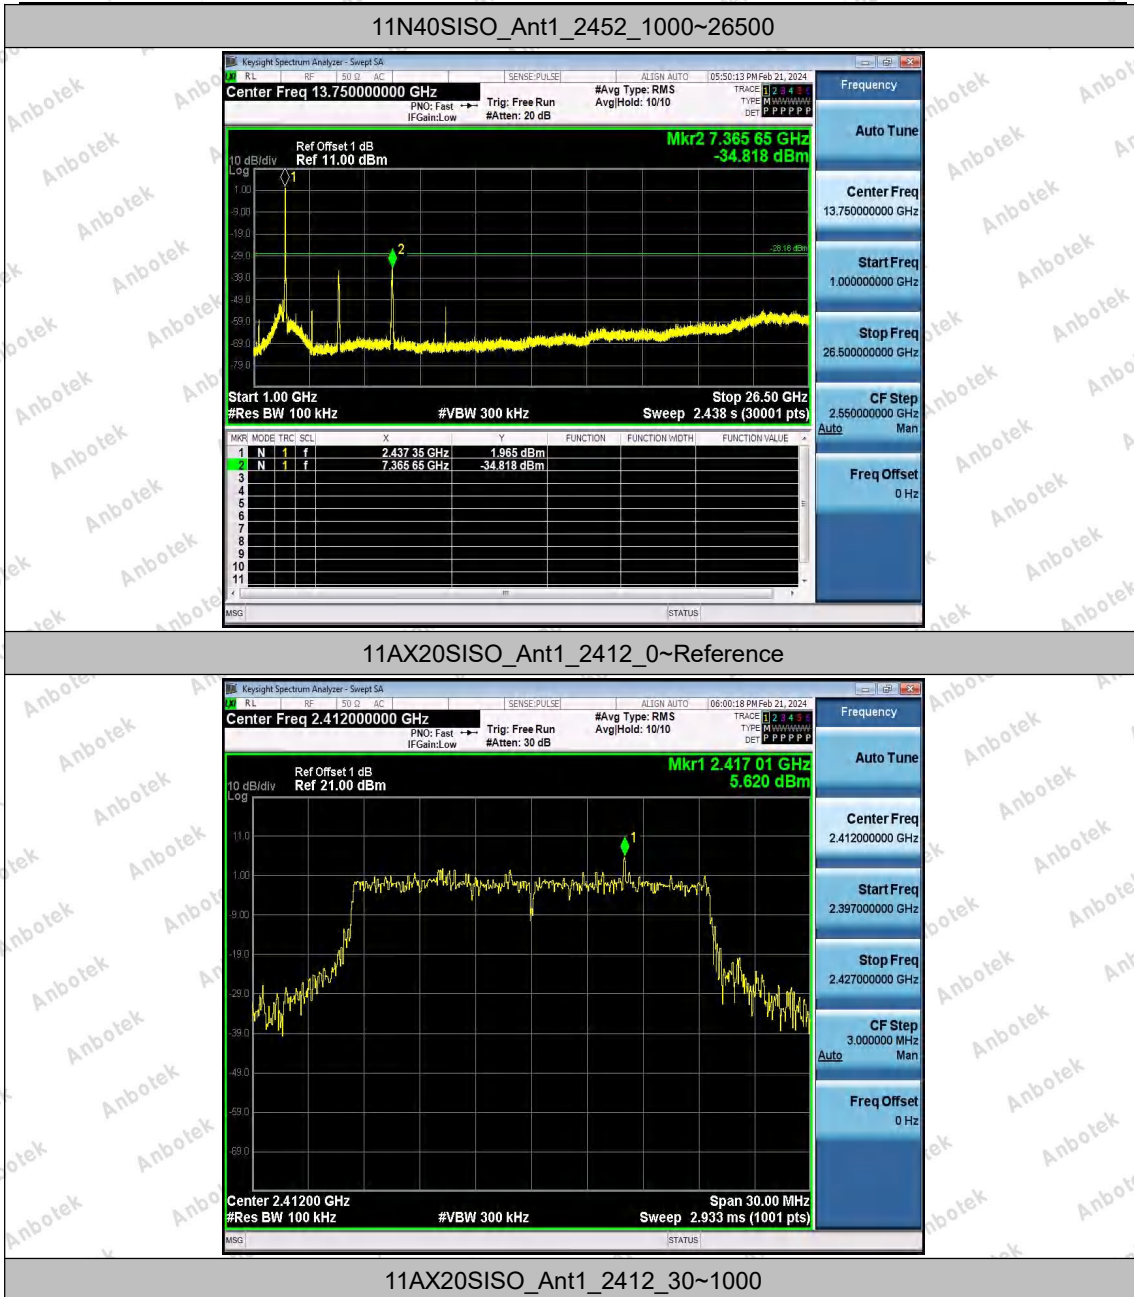

Shenzhen Anbotek Compliance Laboratory Limited

Address: Sogood Industrial Zone Laboratory & 1/F. of Building D, Sogood Science and Technology Park, Sanwei Community, Hahqcheng Subdistrict, Bao'an District, Shenzhen, Guangdong, China,
Tel: (86)0755-26066440 Email: service@anbotek.com

Hotline
400-003-0500
www.anbotek.com