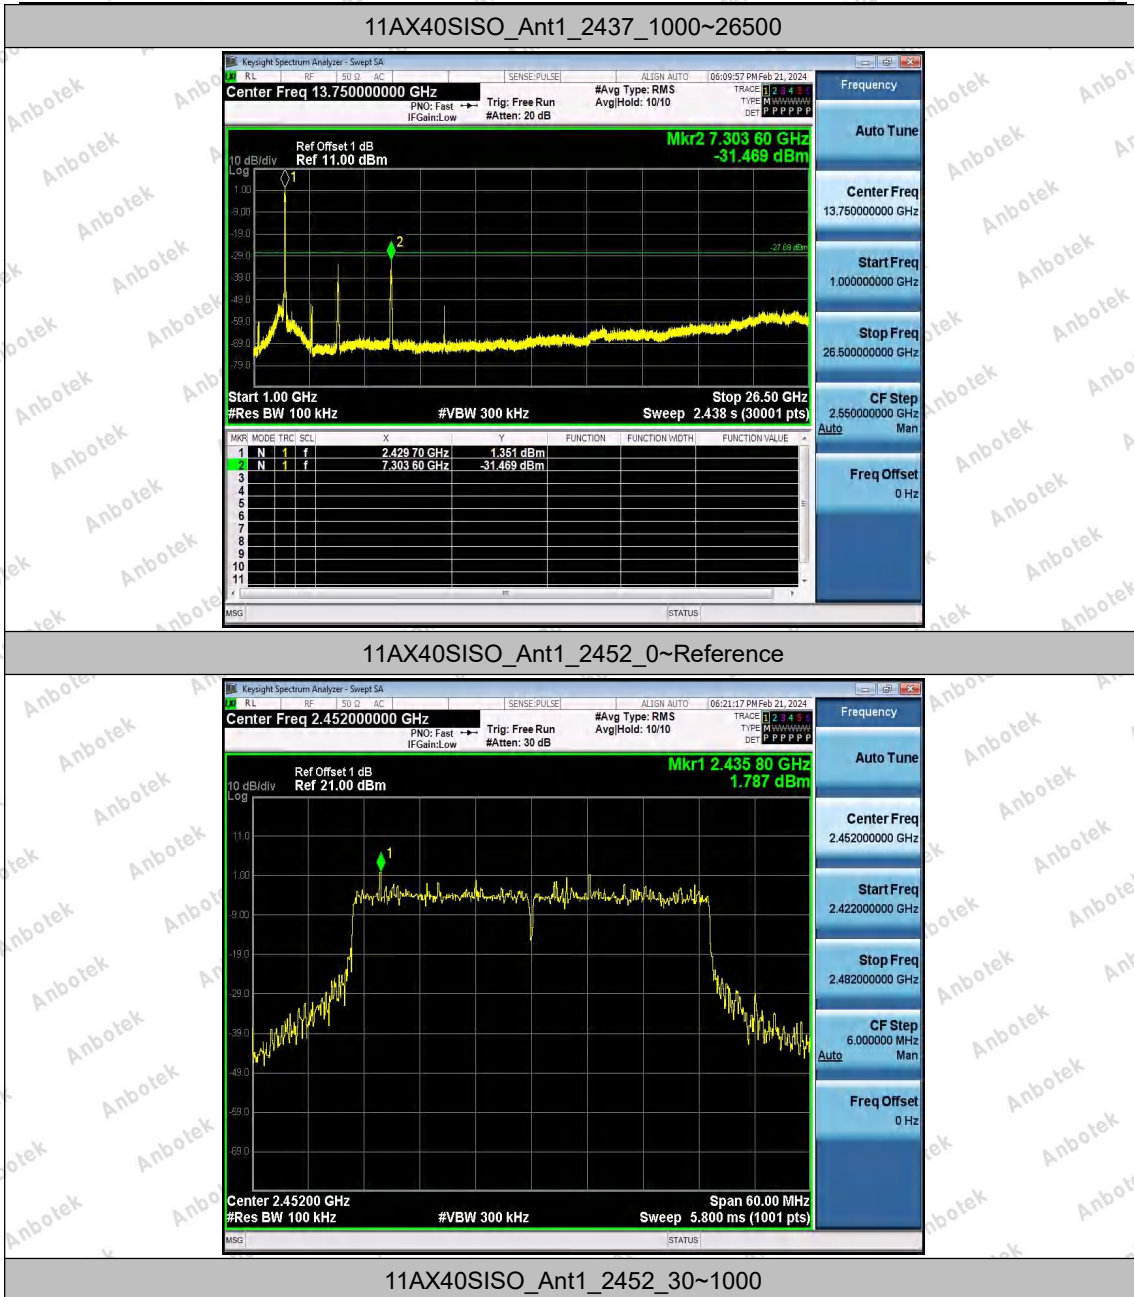

Shenzhen Anbotek Compliance Laboratory Limited

Address: Sogood Industrial Zone Laboratory & 1/F. of Building D, Sogood Science and Technology Park, Sanwei Community, Hahqcheng Subdistrict, Bao'an District, Shenzhen, Guangdong, China,
Tel: (86)0755-26066440 Email: service@anbotek.com

Hotline
400-003-0500
www.anbotek.com