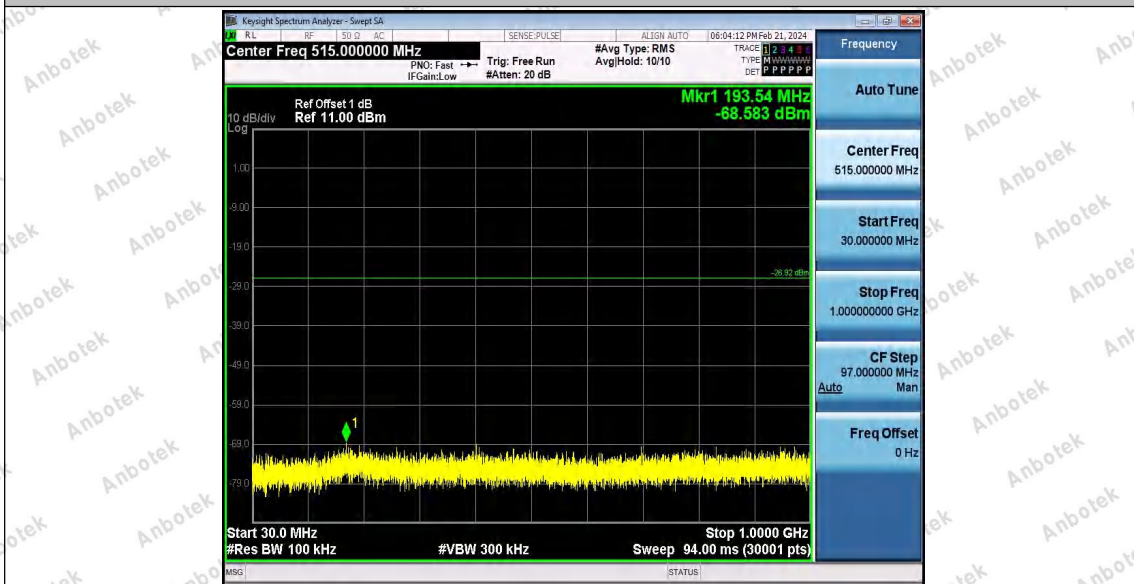

11AX20SISO_Ant1_2462_30~1000