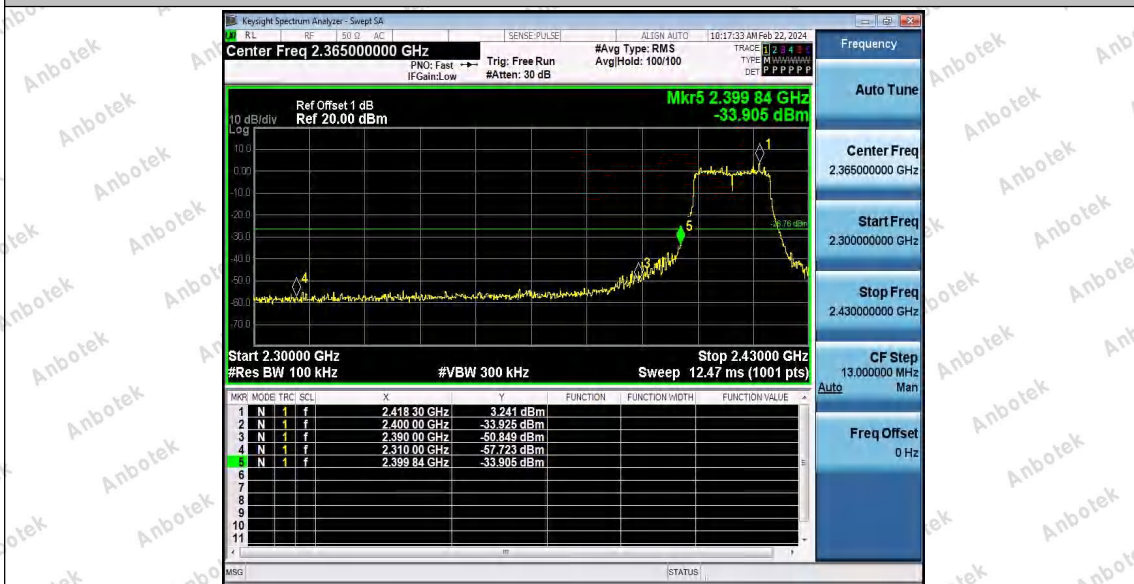

11AX20SISO_Ant1_Low_2412

11AX20SISO_Ant1_High_2462

Shenzhen Anbotek Compliance Laboratory Limited

Address: Sogood Industrial Zone Laboratory & 1/F. of Building D, Sogood Science and Technology Park, Sanwei Community, Hanqcheng Subdistrict, Bao'an District, Shenzhen, Guangdong, China,
Tel: (86)0755-26066440 Email: service@anbotek.com