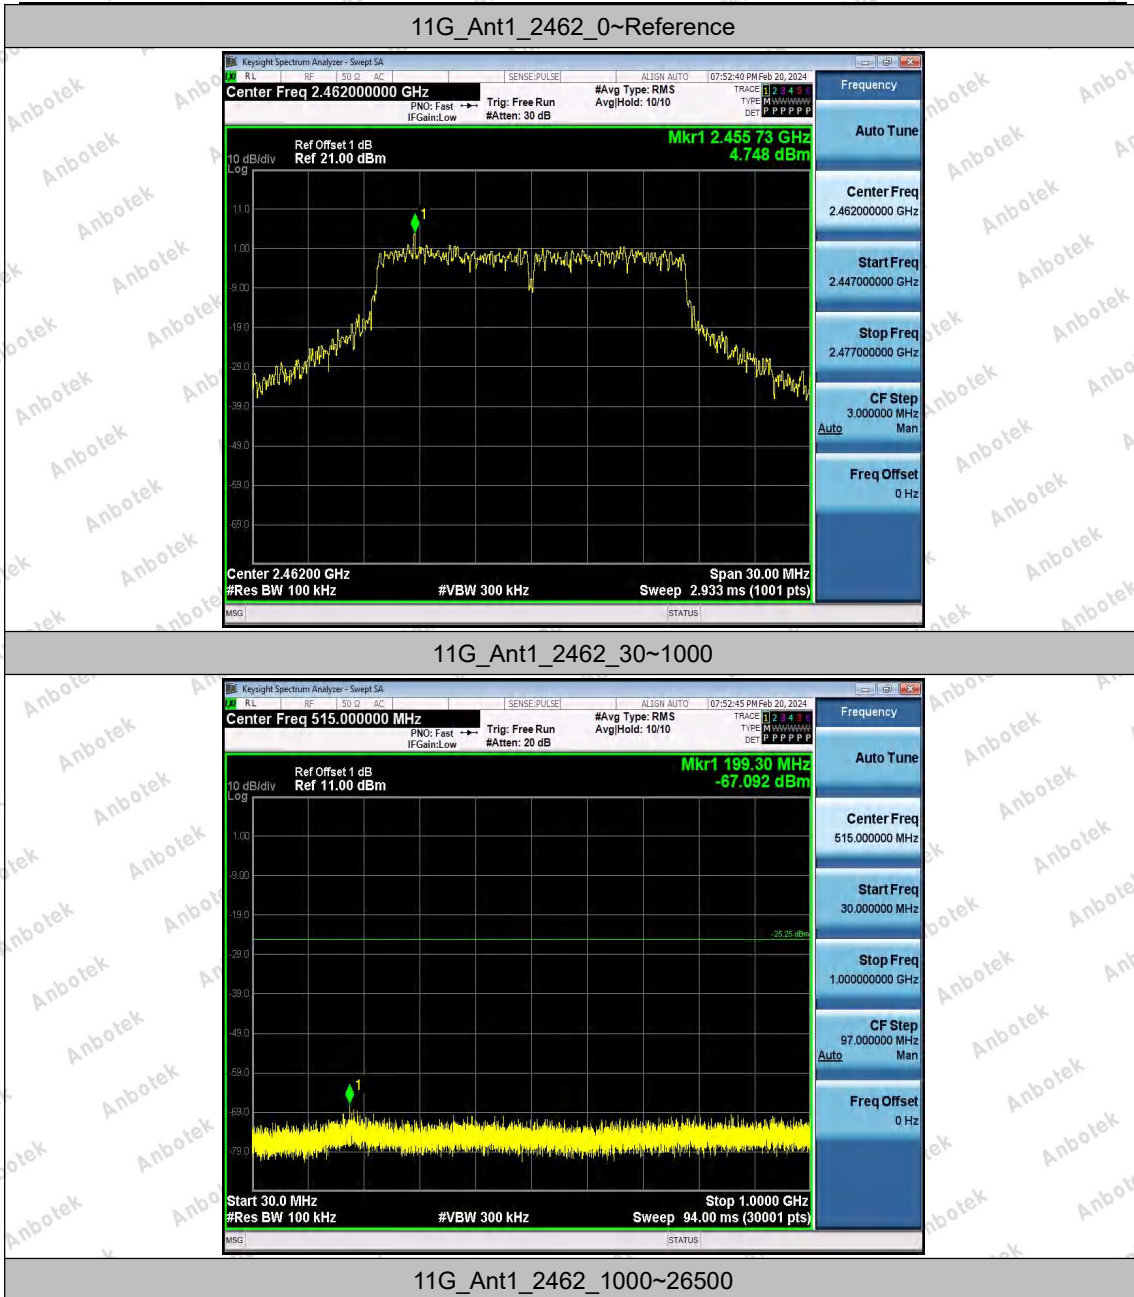

Shenzhen Anbotek Compliance Laboratory Limited

Address: Sogood Industrial Zone Laboratory & 1/F. of Building D, Sogood Science and Technology Park, Sanwei Community, Hahqcheng Subdistrict, Bao'an District, Shenzhen, Guangdong, China,
Tel: (86)0755-26066440 Email: service@anbotek.com

Hotline
400-003-0500
www.anbotek.com