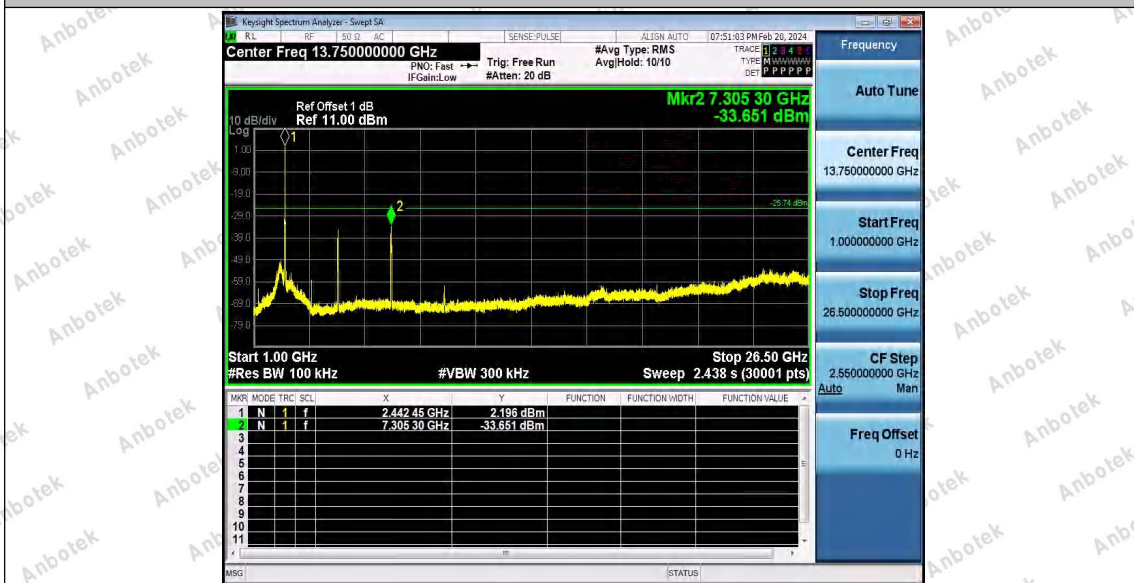

Hotline
 400-003-0500
 www.anbotek.com

11G_Ant1_2437_30~1000

11G_Ant1_2437_1000~26500

Shenzhen Anbotek Compliance Laboratory Limited

Address: Sogood Industrial Zone Laboratory & 1/F. of Building D, Sogood Science and Technology Park, Sanwei Community, Hahqcheng Subdistrict, Bao'an District, Shenzhen, Guangdong, China,
Tel: (86)0755-26066440 Email: service@anbotek.com