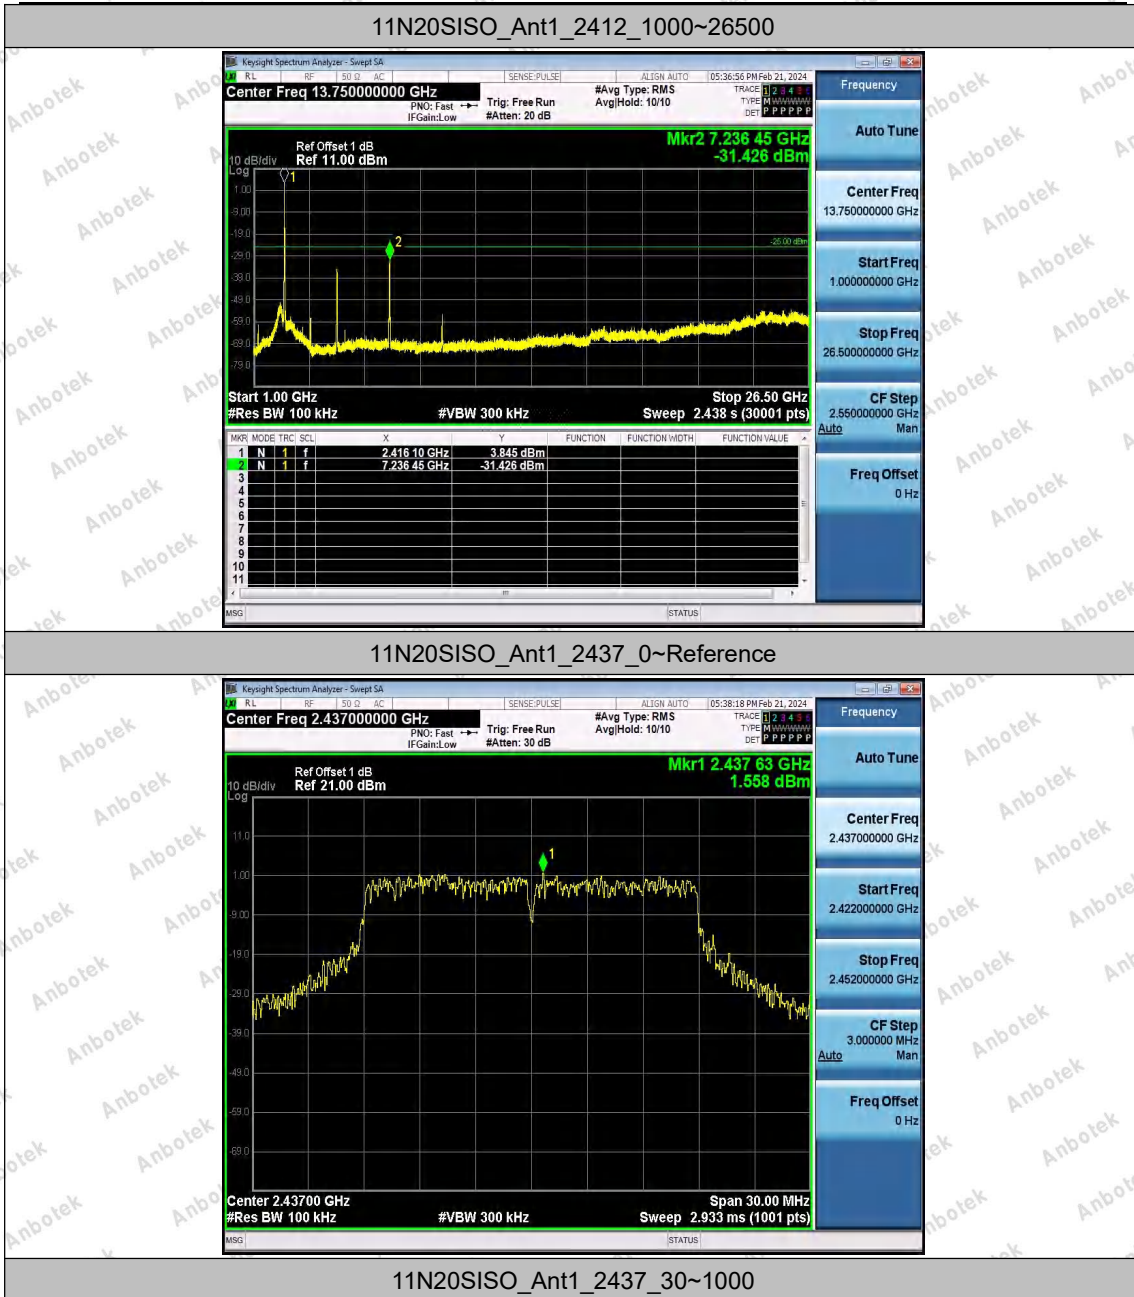

Shenzhen Anbotek Compliance Laboratory Limited

Address: Sogood Industrial Zone Laboratory & 1/F. of Building D, Sogood Science and Technology Park, Sanwei Community, Hahqcheng Subdistrict, Bao'an District, Shenzhen, Guangdong, China,
Tel: (86)0755-26066440 Email: service@anbotek.com

Hotline
400-003-0500
www.anbotek.com