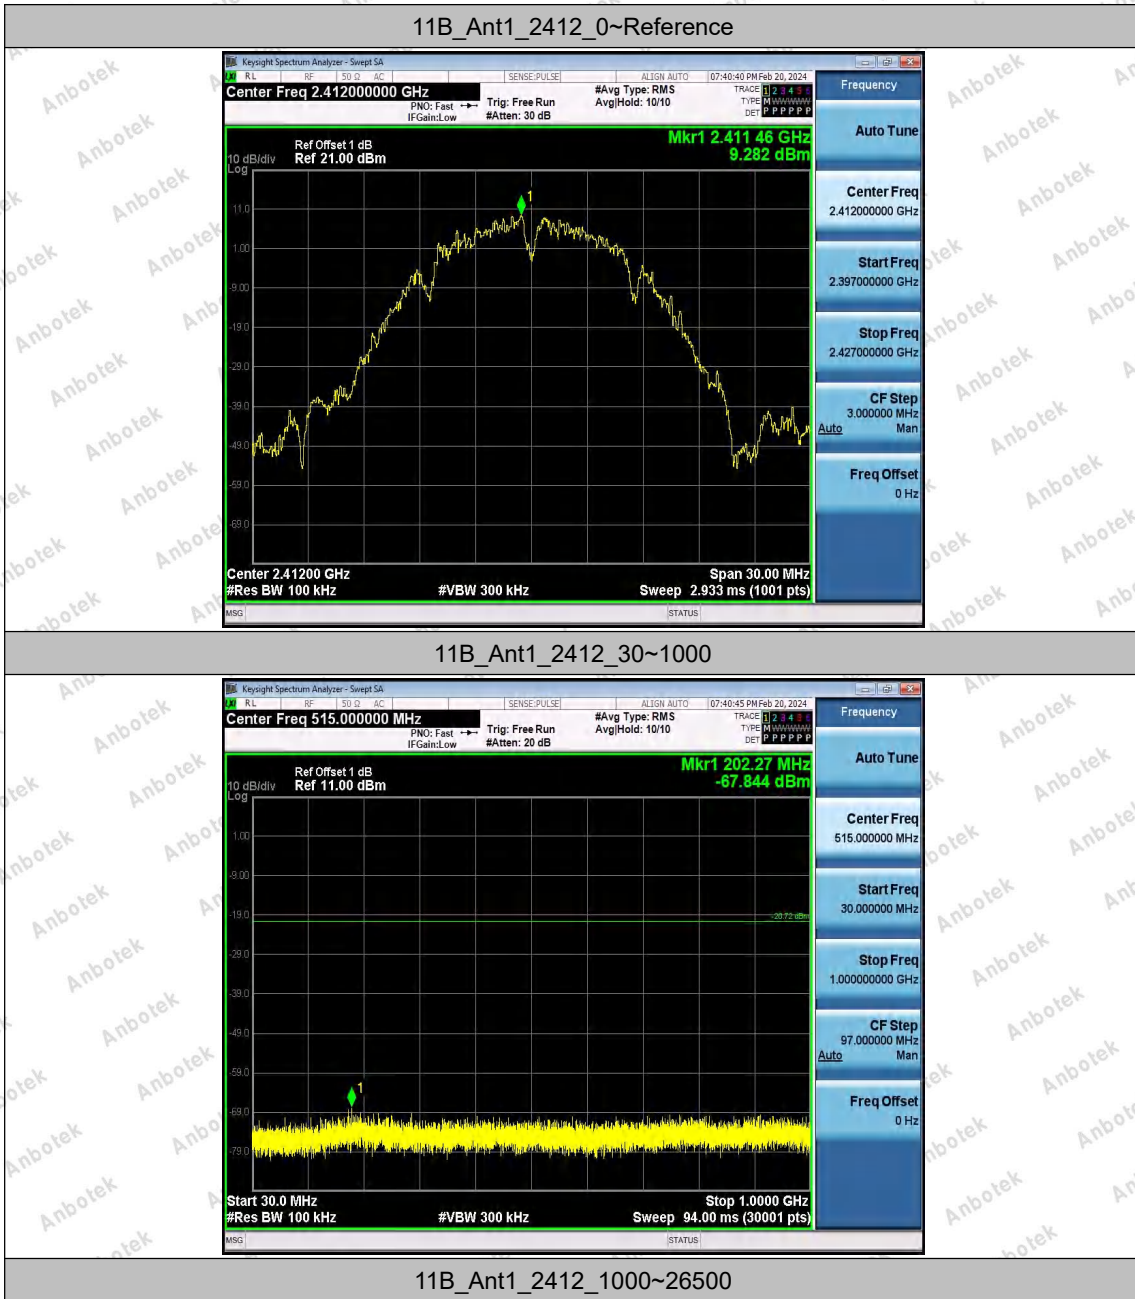

Test Graphs

Shenzhen Anbotek Compliance Laboratory Limited

Address: Sogood Industrial Zone Laboratory & 1/F. of Building D, Sogood Science and Technology Park, Sanwei Community, Hahqcheng Subdistrict, Bao'an District, Shenzhen, Guangdong, China,
Tel: (86)0755-26066440 Email: service@anbotek.com

Hotline 400-003-0500
www.anbotek.com