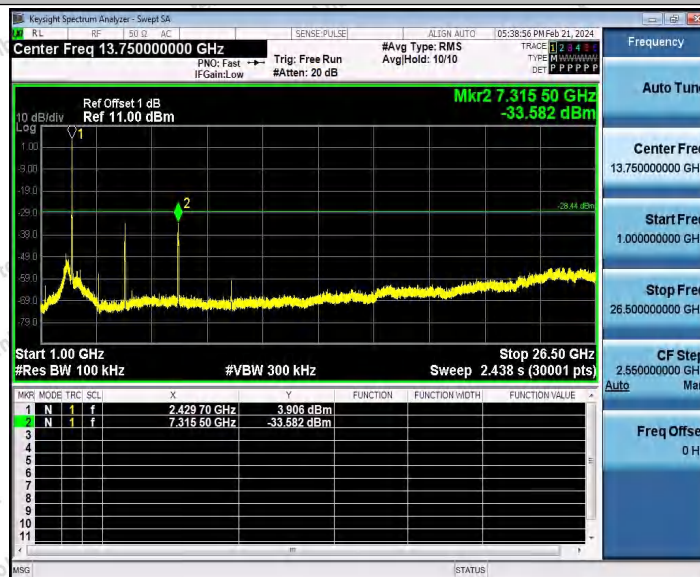

11N20SISO_Ant1_2437_1000~26500