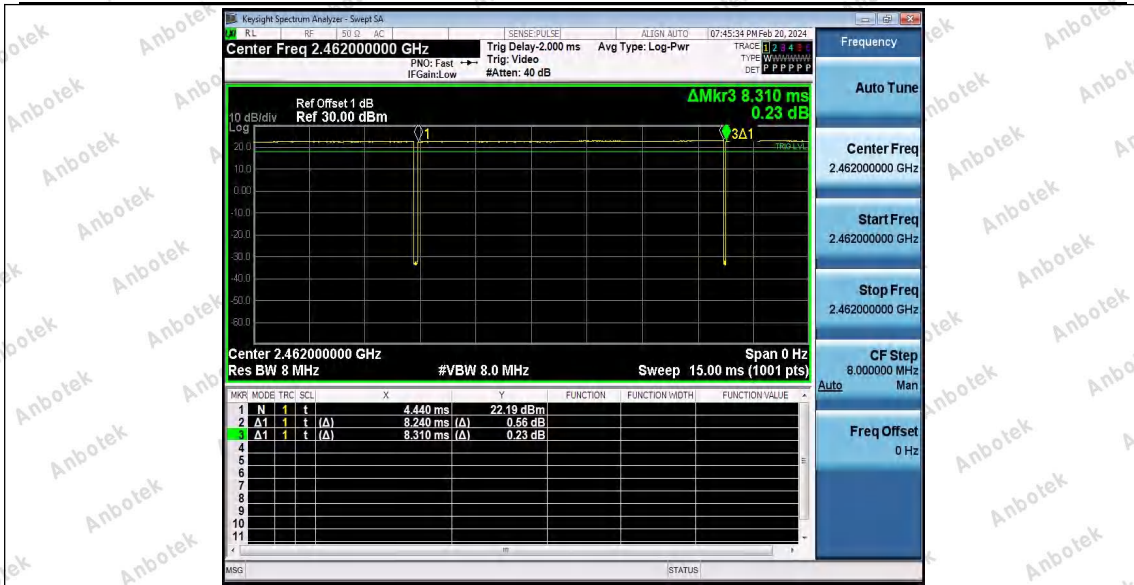

Shenzhen Anbotek Compliance Laboratory Limited

Address: Sogood Industrial Zone Laboratory & 1/F. of Building D, Sogood Science and Technology Park, Sanwei Community, Hahqcheng Subdistrict, Bao'an District, Shenzhen, Guangdong, China, Tel:(86)0755-26066440 Email: service@anbotek.com

Hotline 400-003-0500 www.anbotek.com