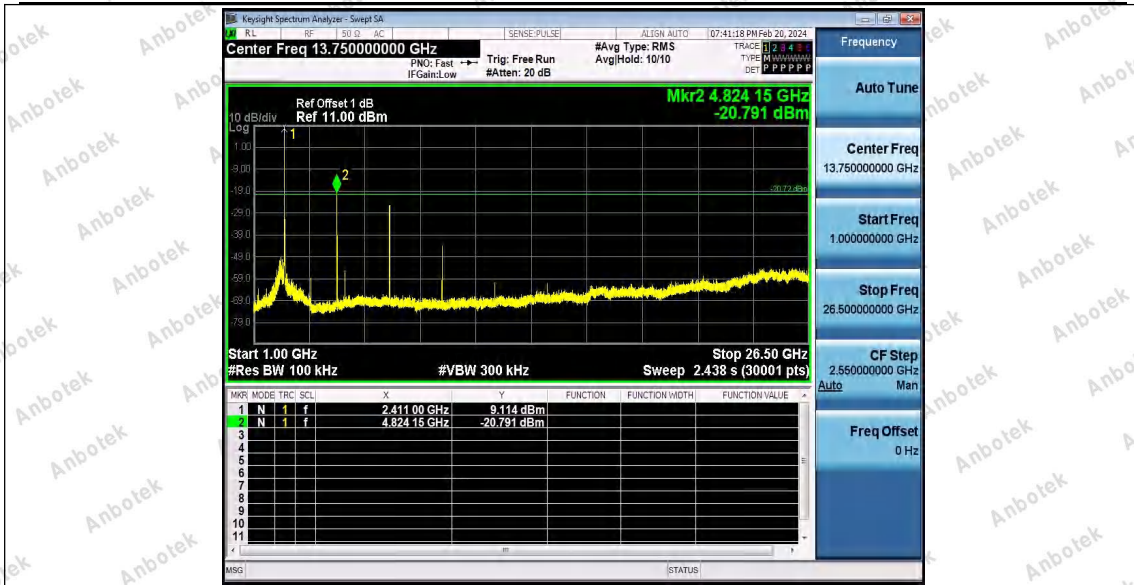

Shenzhen Anbotek Compliance Laboratory Limited

Address: Sogood Industrial Zone Laboratory & 1/F. of Building D, Sogood Science and Technology Park, Sanwei Community, Hahqcheng Subdistrict, Bao'an District, Shenzhen, Guangdong, China,
Tel: (86)0755-26066440 Email: service@anbotek.com

Hotline
400-003-0500
www.anbotek.com