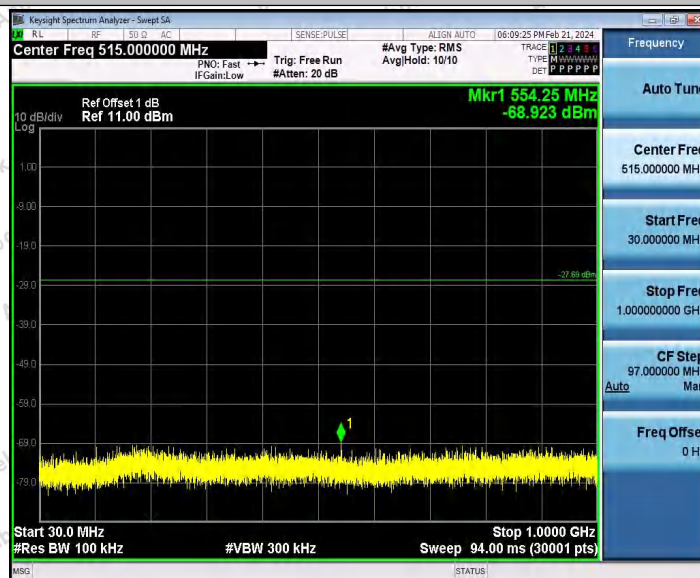

Hotline
400-003-0500
www.anbotek.com

11AX40SISO_Ant1_2437_0~Reference

11AX40SISO_Ant1_2437_30~1000

Shenzhen Anbotek Compliance Laboratory Limited

Address: Sogood Industrial Zone Laboratory & 1/F. of Building D, Sogood Science and Technology Park, Sanwei Community, Hahqcheng Subdistrict, Bao'an District, Shenzhen, Guangdong, China,
Tel: (86)0755-26066440 Email: service@anbotek.com