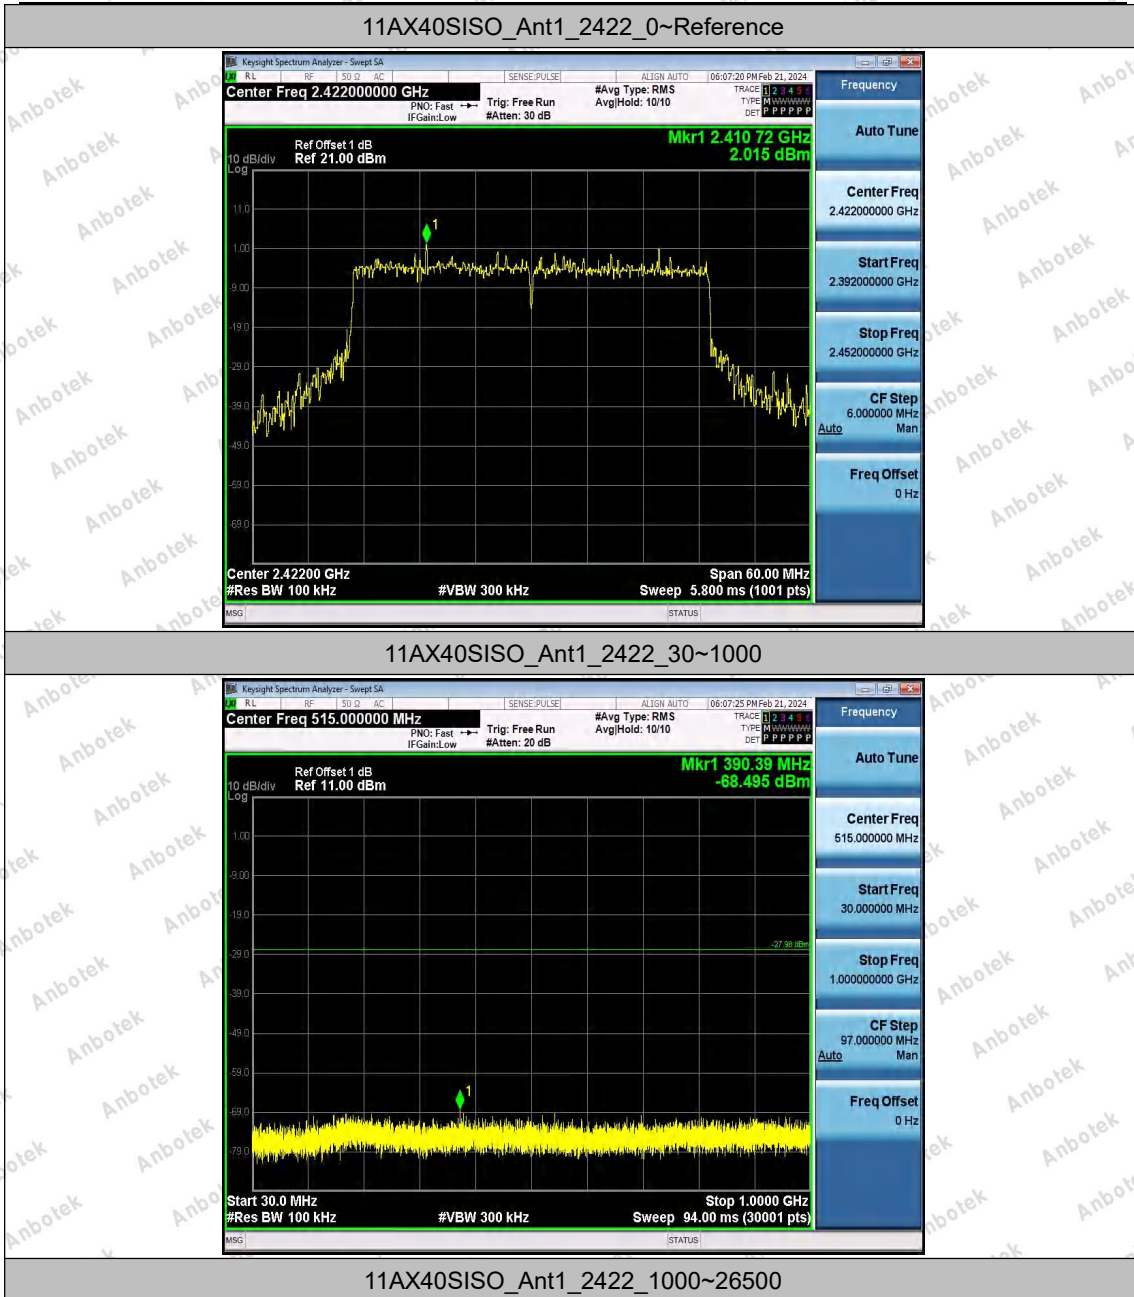

Shenzhen Anbotek Compliance Laboratory Limited

Address: Sogood Industrial Zone Laboratory & 1/F. of Building D, Sogood Science and Technology Park, Sanwei Community, Hahqcheng Subdistrict, Bao'an District, Shenzhen, Guangdong, China,
Tel: (86)0755-26066440 Email: service@anbotek.com

Hotline
400-003-0500
www.anbotek.com