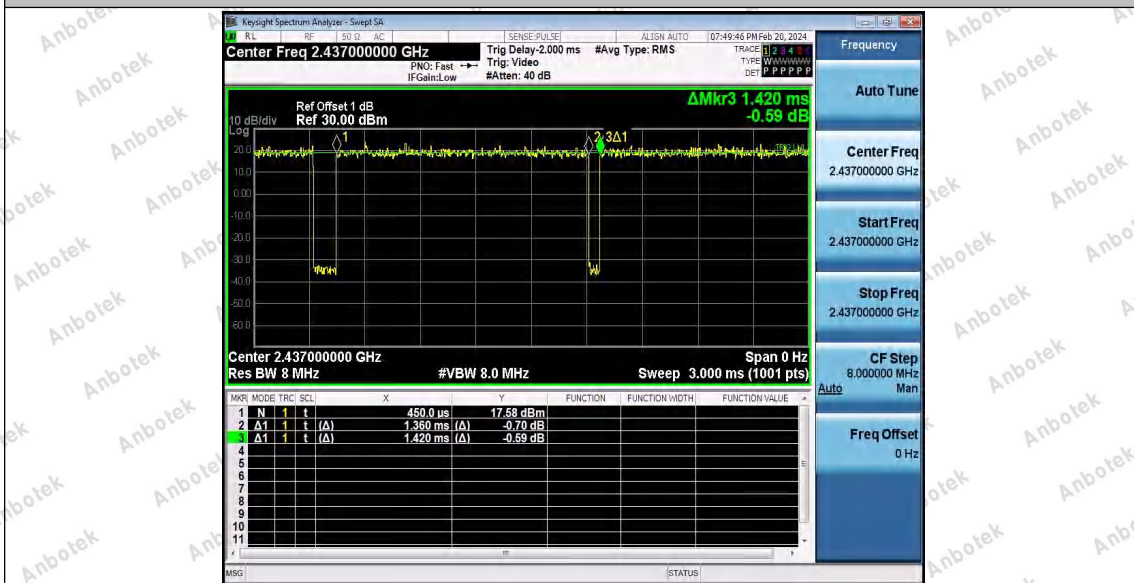

Hotline
 400-003-0500
 www.anbotek.com

11G_Ant1_2412

11G_Ant1_2437

Shenzhen Anbotek Compliance Laboratory Limited

Address: Sogood Industrial Zone Laboratory & 1/F. of Building D, Sogood Science and Technology Park, Sanwei Community, Hahqcheng Subdistrict, Bao'an District, Shenzhen, Guangdong, China, Tel:(86)0755-26066440 Email: service@anbotek.com