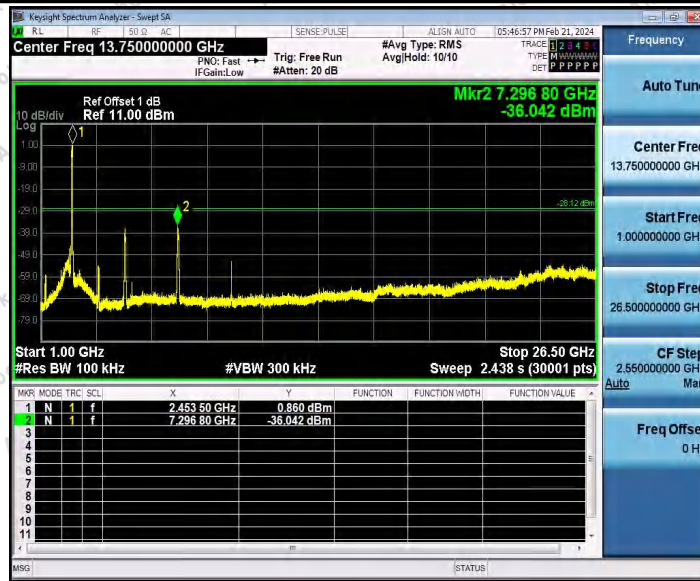

Shenzhen Anbotek Compliance Laboratory Limited

Address: Sogood Industrial Zone Laboratory & 1/F. of Building D, Sogood Science and Technology Park, Sanwei Community, Hahqcheng Subdistrict, Bao'an District, Shenzhen, Guangdong, China,
Tel: (86)0755-26066440 Email: service@anbotek.com

Hotline
400-003-0500
www.anbotek.com