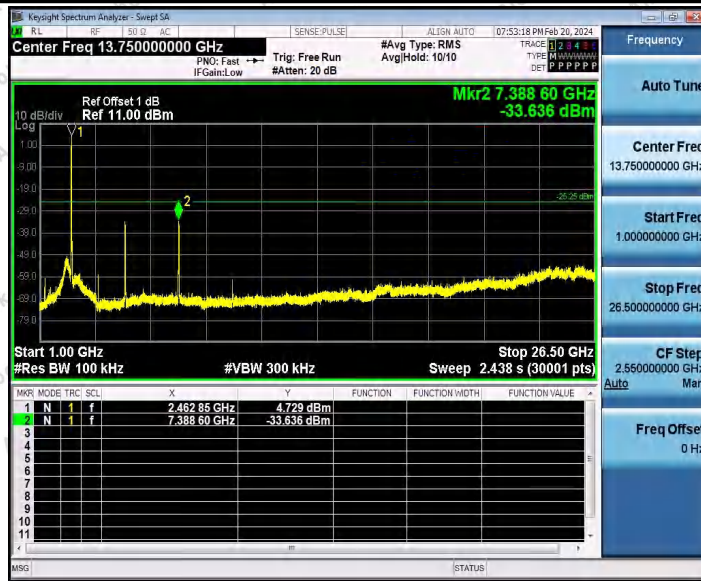

Shenzhen Anbotek Compliance Laboratory Limited

Address: Sogood Industrial Zone Laboratory & 1/F. of Building D, Sogood Science and Technology Park, Sanwei Community, Hahqcheng Subdistrict, Bao'an District, Shenzhen, Guangdong, China,
Tel: (86)0755-26066440 Email: service@anbotek.com

Hotline
400-003-0500
www.anbotek.com