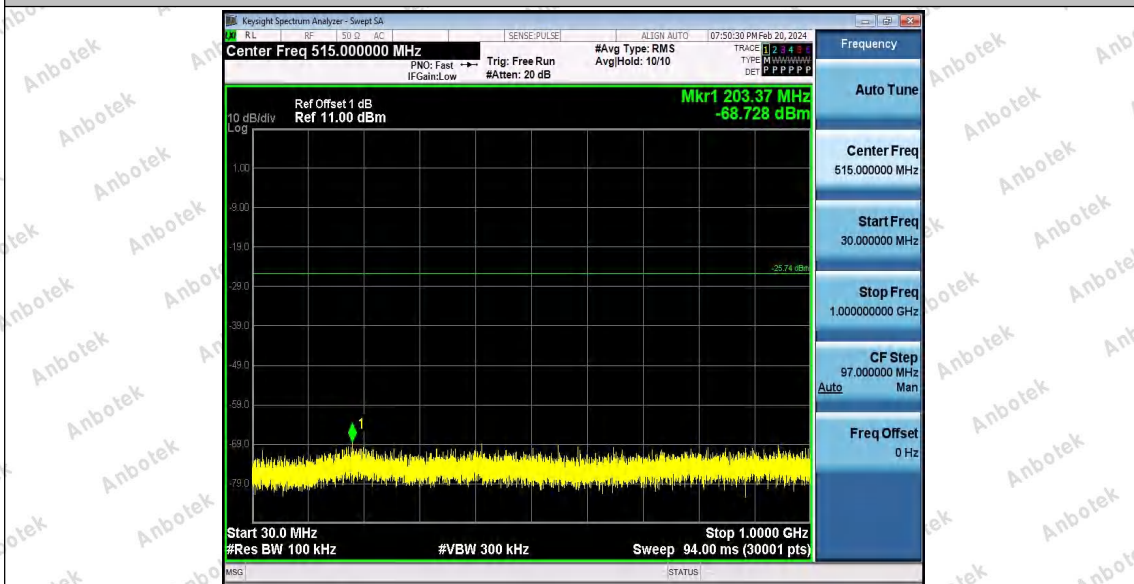

11G_Ant1_2437_30~1000