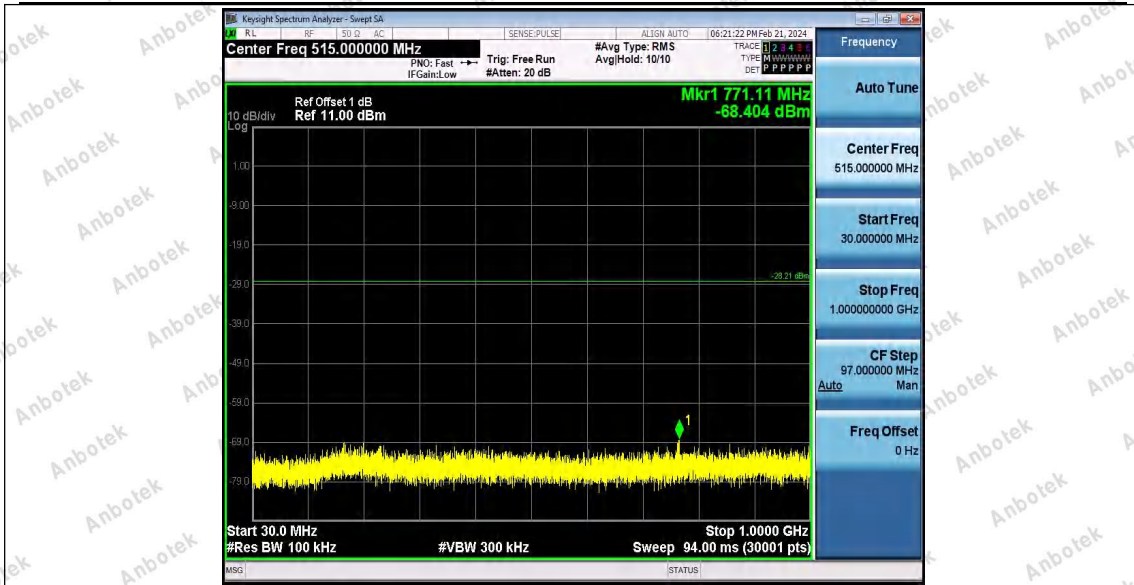

Shenzhen Anbotek Compliance Laboratory Limited

Address: Sogood Industrial Zone Laboratory & 1/F. of Building D, Sogood Science and Technology Park, Sanwei Community, Hahqcheng Subdistrict, Bao'an District, Shenzhen, Guangdong, China,
Tel: (86)0755-26066440 Email: service@anbotek.com

Hotline
400-003-0500
www.anbotek.com