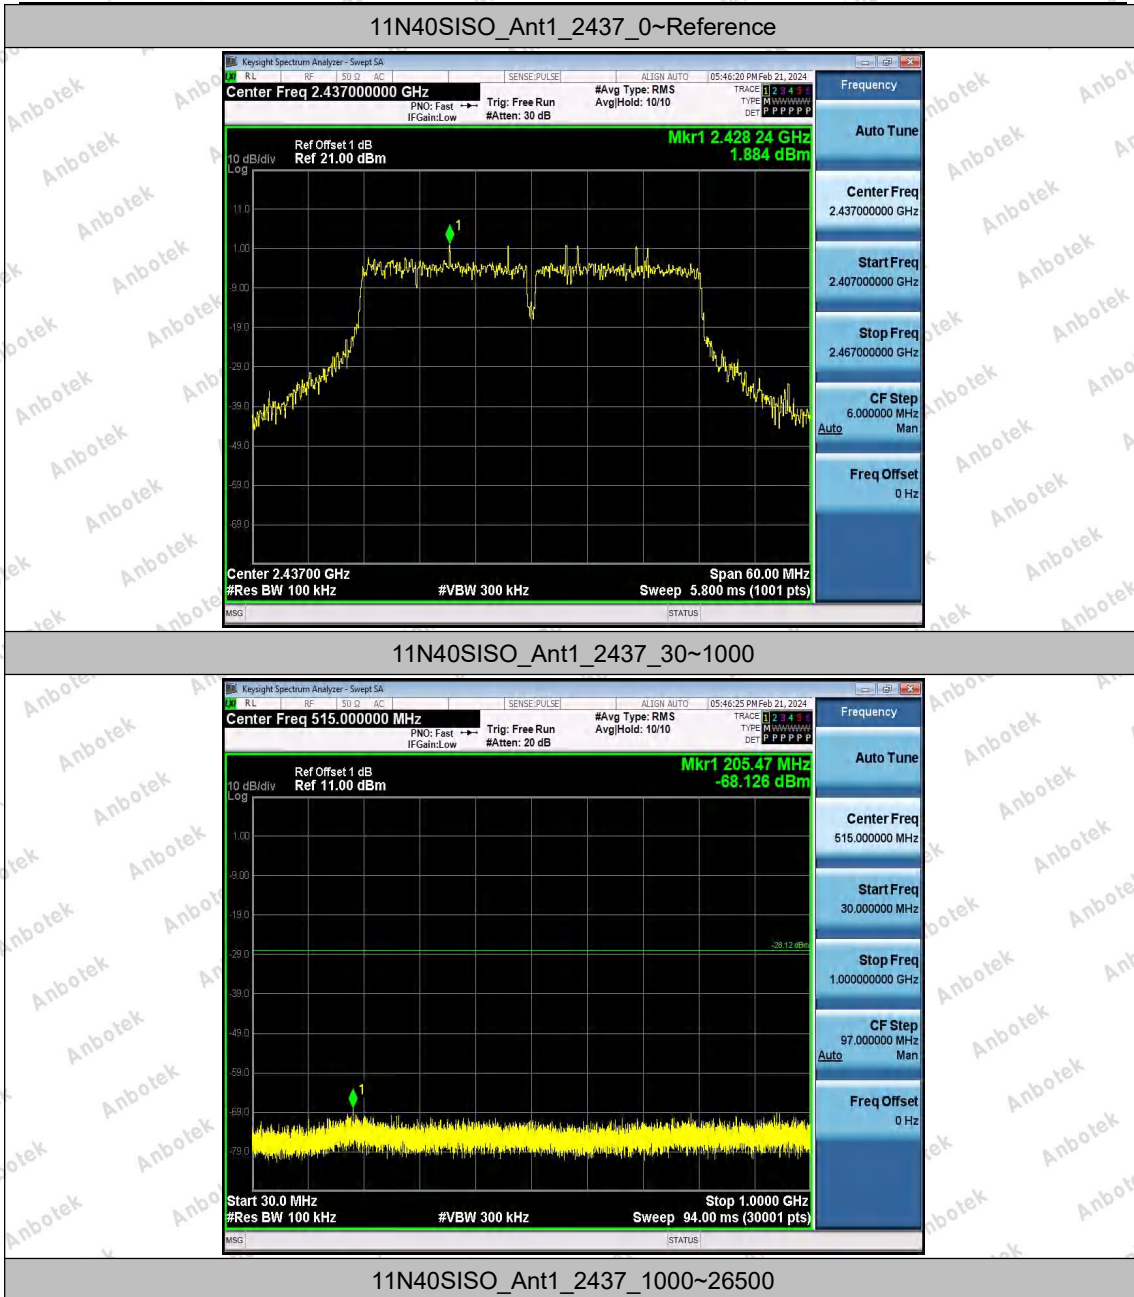

Shenzhen Anbotek Compliance Laboratory Limited

Address: Sogood Industrial Zone Laboratory & 1/F. of Building D, Sogood Science and Technology Park, Sanwei Community, Hahqcheng Subdistrict, Bao'an District, Shenzhen, Guangdong, China,
Tel: (86)0755-26066440 Email: service@anbotek.com

Hotline
400-003-0500
www.anbotek.com