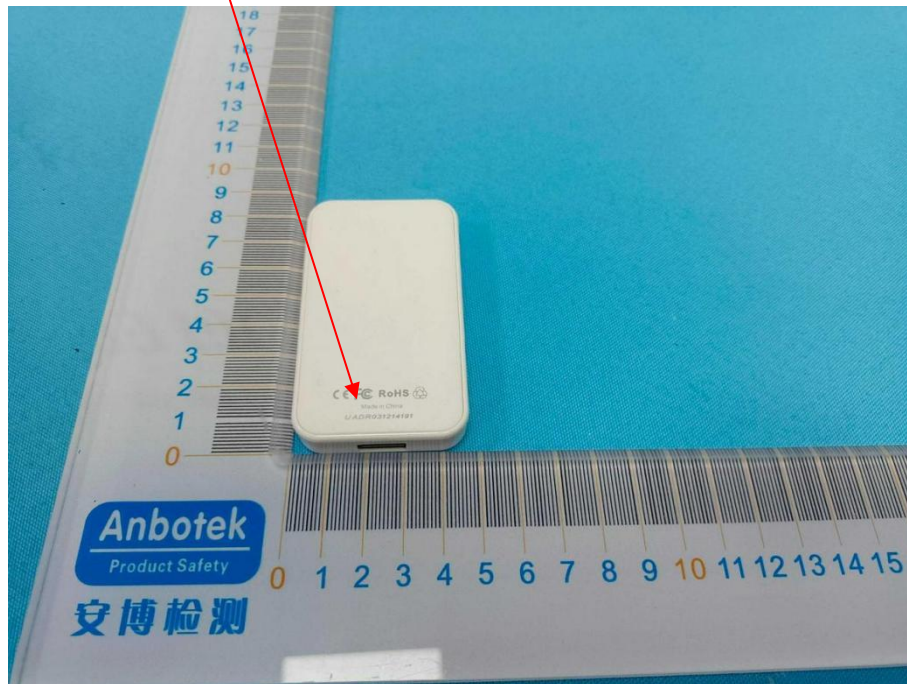

Label Location On EUT

Carlinkit[®]

FC

Model: CPC200-U2W **FCC ID: 2BKBF-CPC200**

Function: Original car wired CarPlay to wireless CarPlay

Size: 80x46x13mm

Manufacturer: Tuqu (Huizhou) Technical Service Co., LTD