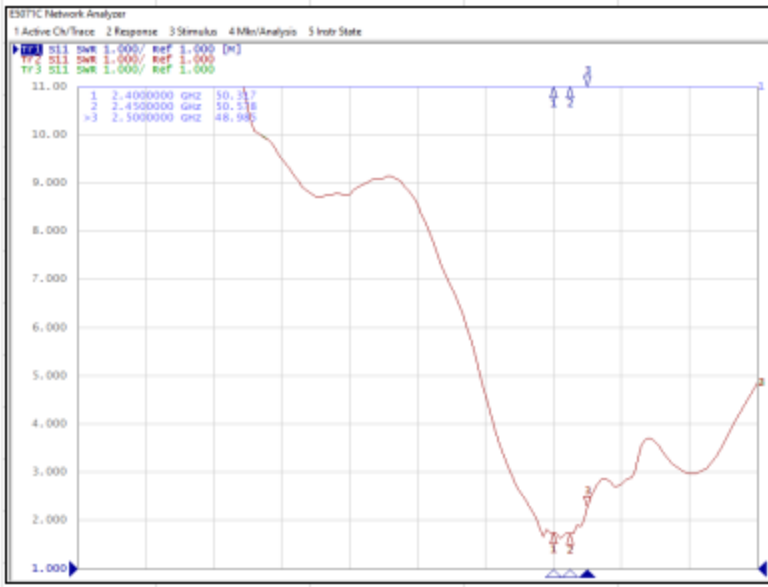

Onboard Bluetooth Antenna Report

PCB Antenna

Tuqu (Huizhou) Technical Service Co., Ltd

Model:CPC200-Tbox Ambient

BT antenna efficiency and gain:

Freq (MHz)	Effi (%)	Gain (dBi)
2400	42.26	-1.11
2410	45.67	-0.76
2420	46.25	-0.56
2430	47.11	-0.38
2440	46.85	-0.46
2450	44.64	-0.6
2460	42.41	-1.07
2470	42.21	-1.06
2480	40.52	-1.18
2490	41.63	-1.03
2500	37.32	-1.27

ANT: