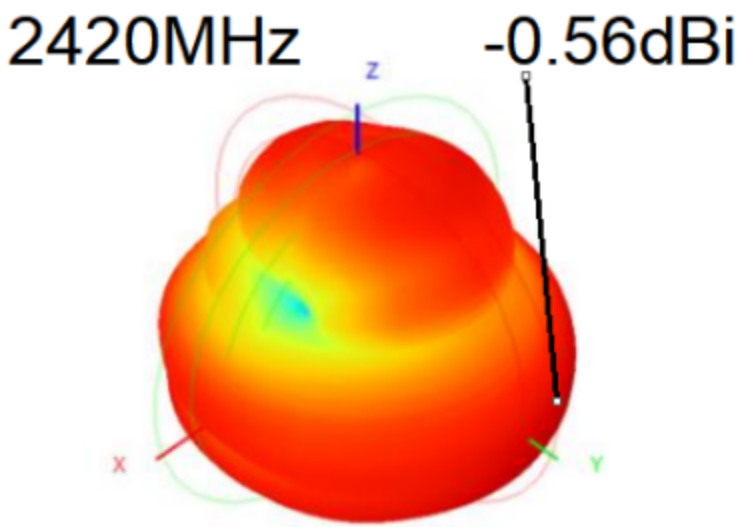

Onboard Bluetooth Antenna Report

PCB Antenna

Tuqu (Huizhou) Technical Service Co., Ltd

Model:CPC200-Tbox Ambient

BT antenna efficiency and gain:

Freq (MHz)	Effi (%)	Gain (dBi)
2400	42.26	-1.11
2410	45.67	-0.76
2420	46.25	-0.56
2430	47.11	-0.38
2440	46.85	-0.46
2450	44.64	-0.6
2460	42.41	-1.07
2470	42.21	-1.06
2480	40.52	-1.18
2490	41.63	-1.03
2500	37.32	-1.27