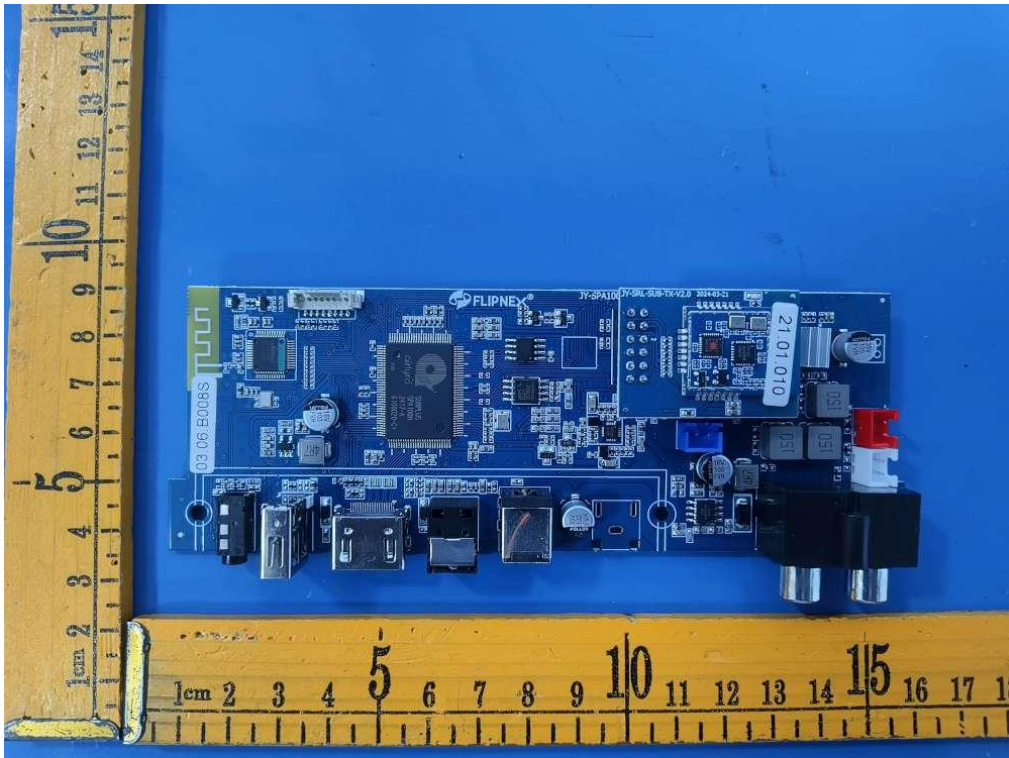

FCC ID: 2BKB3-D51WD71W

Internal view of Soundbar unit (Model:D51W)

Internal view of Soundbar unit (Model:D51W)

FCC ID: 2BKB3-D51WD71W

Internal view of Soundbar unit (Model:D51W)

Internal view of Soundbar unit (Model:D51W)

FCC ID: 2BKB3-D51WD71W

Internal view of Soundbar unit (Model:D51W, D71W)

Internal view of Soundbar unit (Model:D51W, D71W)

FCC ID: 2BKB3-D51WD71W

Internal view of Soundbar unit (Model:D51W, D71W)

Internal view of Soundbar unit (Model:D71W)

FCC ID: 2BKB3-D51WD71W

Internal view of Soundbar unit (Model:D71W)

Internal view of Soundbar unit (Model:D71W)

FCC ID: 2BKB3-D51WD71W

Internal view of Soundbar unit (Model:D71W)

Internal view of Soundbar unit (Model:D71W)