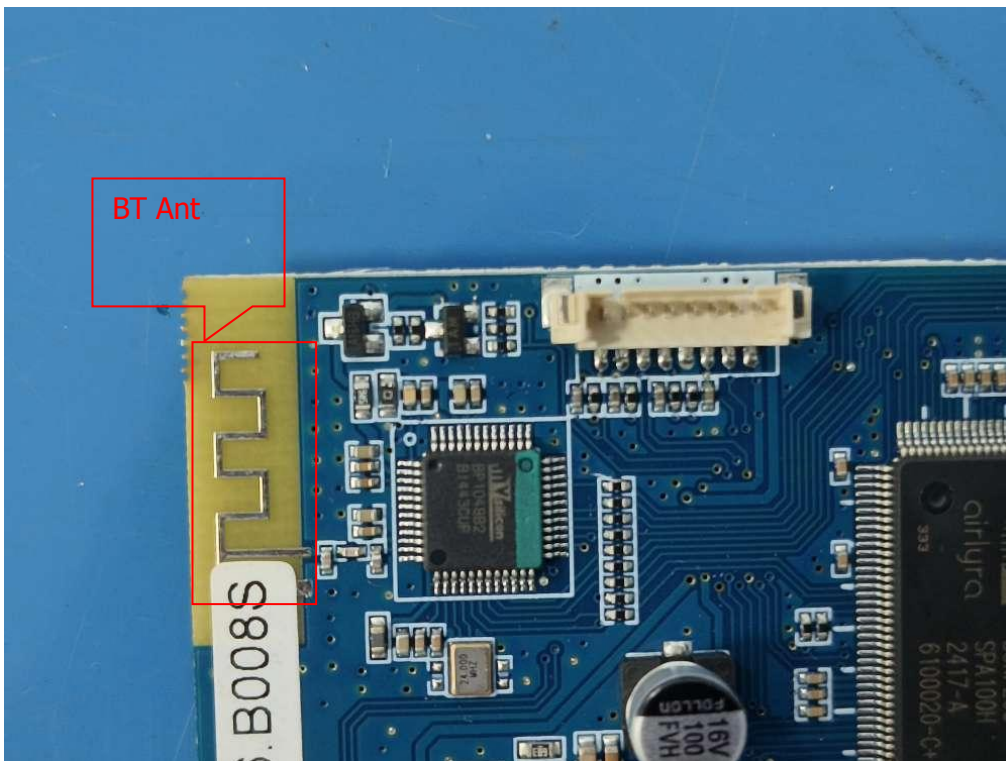

FCC ID: 2BKB3-D51WD71W

Internal view of Soundbar unit (Model:D51W)

Internal view of Soundbar unit (Model:D51W)

FCC ID: 2BKB3-D51WD71W

Internal view of Soundbar unit (Model:D51W)

Internal view of Soundbar unit (Model:D51W)

FCC ID: 2BKB3-D51WD71W

Internal view of Soundbar unit (Model:D51W, D71W)

Internal view of Soundbar unit (Model:D51W, D71W)

FCC ID: 2BKB3-D51WD71W

Internal view of Soundbar unit (Model:D51W, D71W)

Internal view of Soundbar unit (Model:D71W)