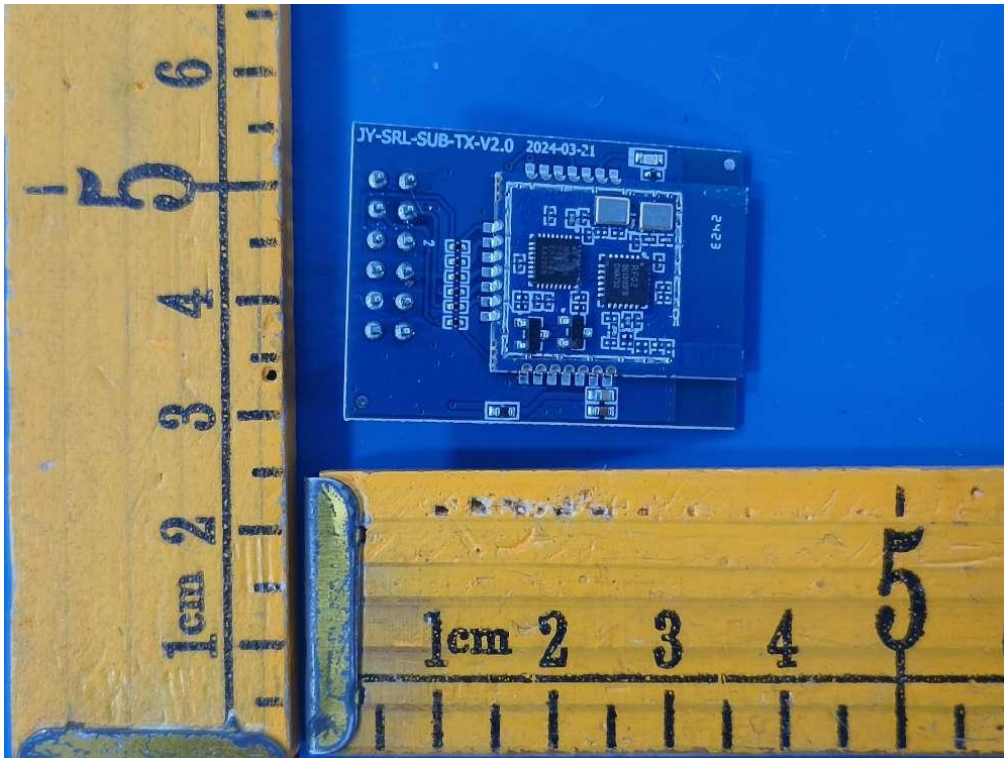

FCC ID: 2BKB3-D51WD71W

Internal view of Soundbar unit (Model:D51W)

Internal view of Soundbar unit (Model:D51W)

FCC ID: 2BKB3-D51WD71W

Internal view of Soundbar unit (Model:D51W)

Internal view of Soundbar unit (Model:D51W)

FCC ID: 2BKB3-D51WD71W

Internal view of Soundbar unit (Model:D51W, D71W)

Internal view of Soundbar unit (Model:D51W, D71W)

FCC ID: 2BKB3-D51WD71W

Internal view of Soundbar unit (Model:D51W, D71W)

Internal view of Soundbar unit (Model:D71W)

FCC ID: 2BKB3-D51WD71W

Internal view of Soundbar unit (Model:D71W)

Internal view of Soundbar unit (Model:D71W)

FCC ID: 2BKB3-D51WD71W

Internal view of Soundbar unit (Model:D71W)

Internal view of Soundbar unit (Model:D71W)