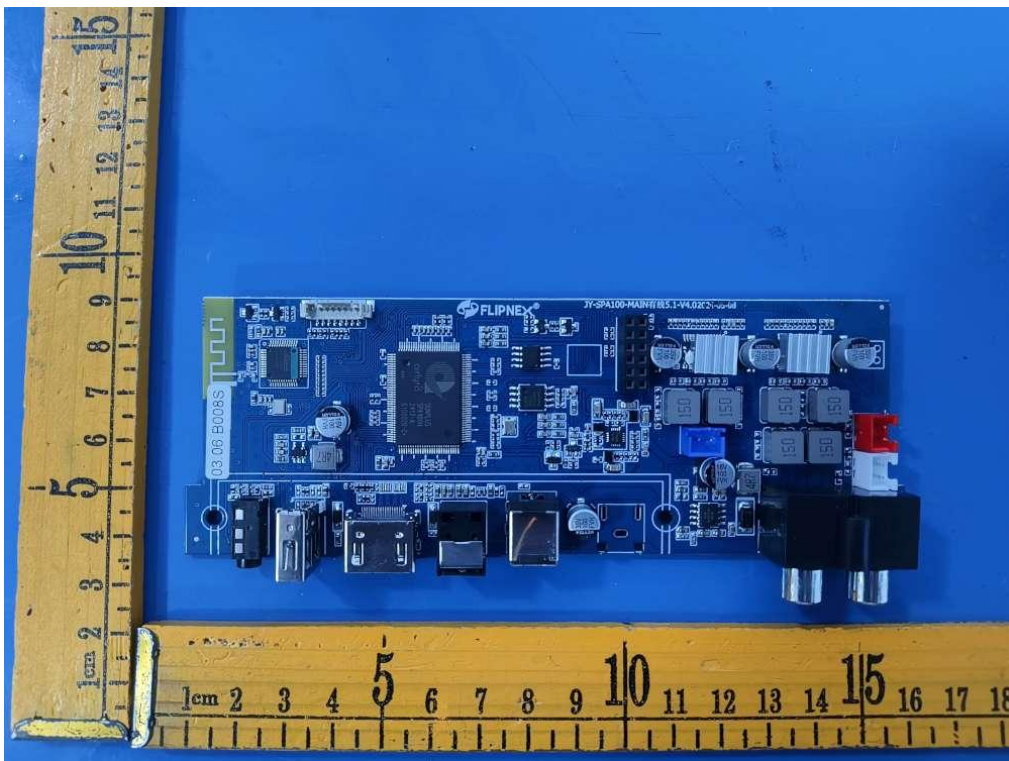

FCC ID: 2BKB3-D51WD71W

Internal view of Soundbar unit (Model:D51W)

Internal view of Soundbar unit (Model:D51W)

FCC ID: 2BKB3-D51WD71W

Internal view of Soundbar unit (Model:D51W)

Internal view of Soundbar unit (Model:D51W)

FCC ID: 2BKB3-D51WD71W

Internal view of Soundbar unit (Model:D51W, D71W)

Internal view of Soundbar unit (Model:D51W, D71W)

FCC ID: 2BKB3-D51WD71W

Internal view of Soundbar unit (Model:D51W, D71W)

Internal view of Soundbar unit (Model:D71W)

FCC ID: 2BKB3-D51WD71W

Internal view of Soundbar unit (Model:D71W)

Internal view of Soundbar unit (Model:D71W)

FCC ID: 2BKB3-D51WD71W

Internal view of Soundbar unit (Model:D71W)

Internal view of Soundbar unit (Model:D71W)