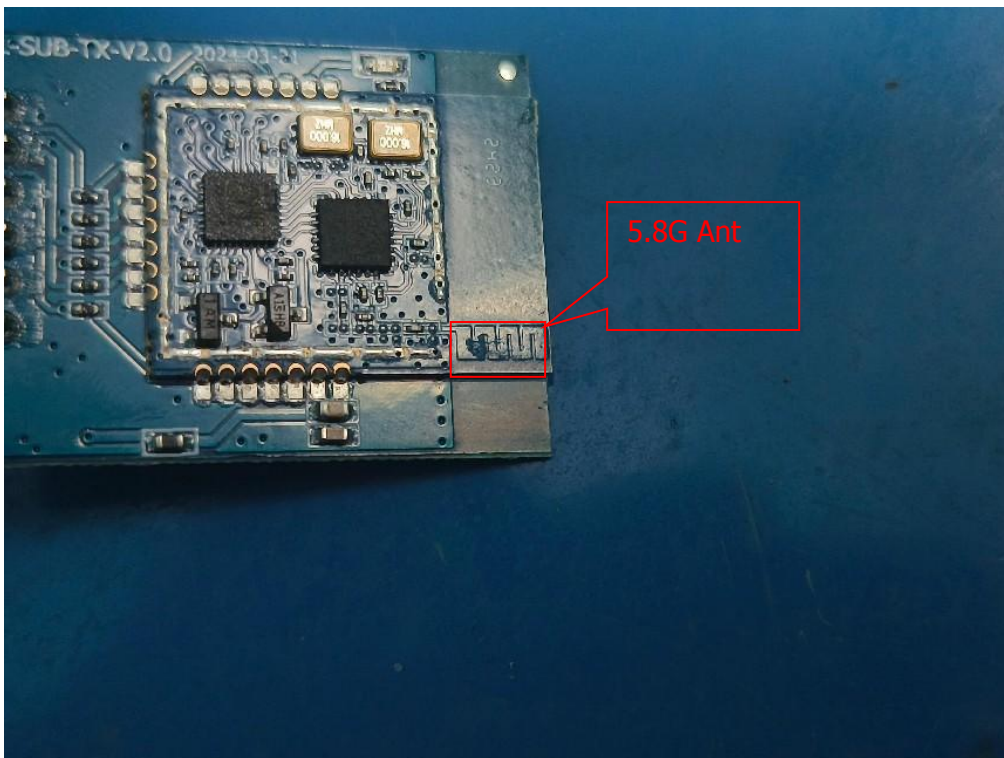

FCC ID: 2BKB3-D51WD71W

Internal view of Soundbar unit (Model:D51W)

Internal view of Soundbar unit (Model:D51W)

FCC ID: 2BKB3-D51WD71W

Internal view of Soundbar unit (Model:D51W)

Internal view of Soundbar unit (Model:D51W)

FCC ID: 2BKB3-D51WD71W

Internal view of Soundbar unit (Model:D51W, D71W)

Internal view of Soundbar unit (Model:D51W, D71W)

FCC ID: 2BKB3-D51WD71W

Internal view of Soundbar unit (Model:D51W, D71W)

Internal view of Soundbar unit (Model:D71W)

FCC ID: 2BKB3-D51WD71W

Internal view of Soundbar unit (Model:D71W)

Internal view of Soundbar unit (Model:D71W)

FCC ID: 2BKB3-D51WD71W

Internal view of Soundbar unit (Model:D71W)

Internal view of Soundbar unit (Model:D71W)