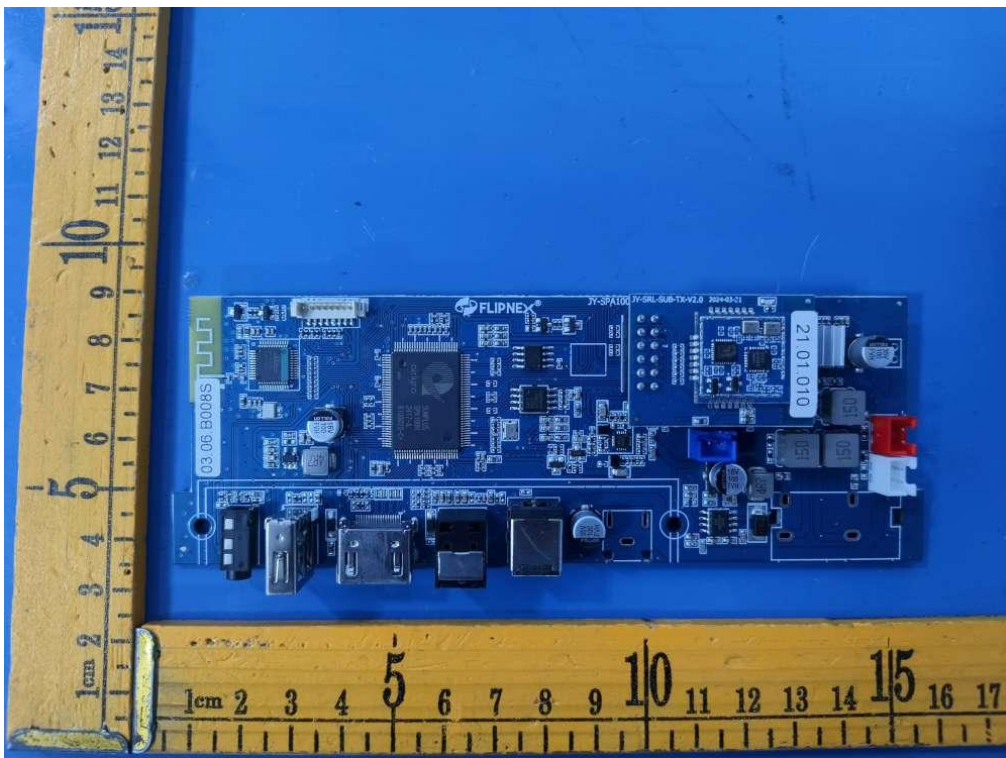

FCC ID: 2BKB3-D51WD71W

Internal view of Soundbar unit (Model:D51W)

Internal view of Soundbar unit (Model:D51W)

FCC ID: 2BKB3-D51WD71W

Internal view of Soundbar unit (Model:D51W)

Internal view of Soundbar unit (Model:D51W)

FCC ID: 2BKB3-D51WD71W

Internal view of Soundbar unit (Model:D51W, D71W)

Internal view of Soundbar unit (Model:D51W, D71W)

FCC ID: 2BKB3-D51WD71W

Internal view of Soundbar unit (Model:D51W, D71W)

Internal view of Soundbar unit (Model:D71W)

FCC ID: 2BKB3-D51WD71W

Internal view of Soundbar unit (Model:D71W)

Internal view of Soundbar unit (Model:D71W)

FCC ID: 2BKB3-D51WD71W

Internal view of Soundbar unit (Model:D71W)

Internal view of Soundbar unit (Model:D71W)