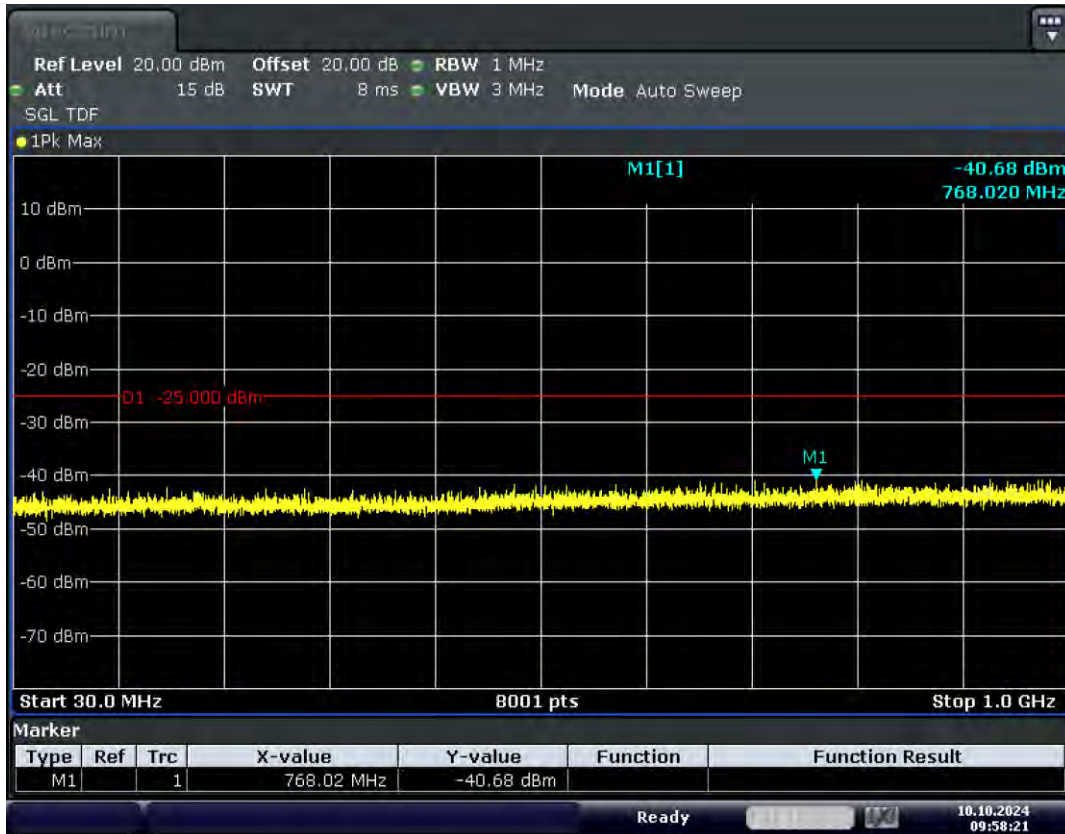

OB38-5-2572.5-QPSK-25#LOW@30MHz-1GHz@Pass