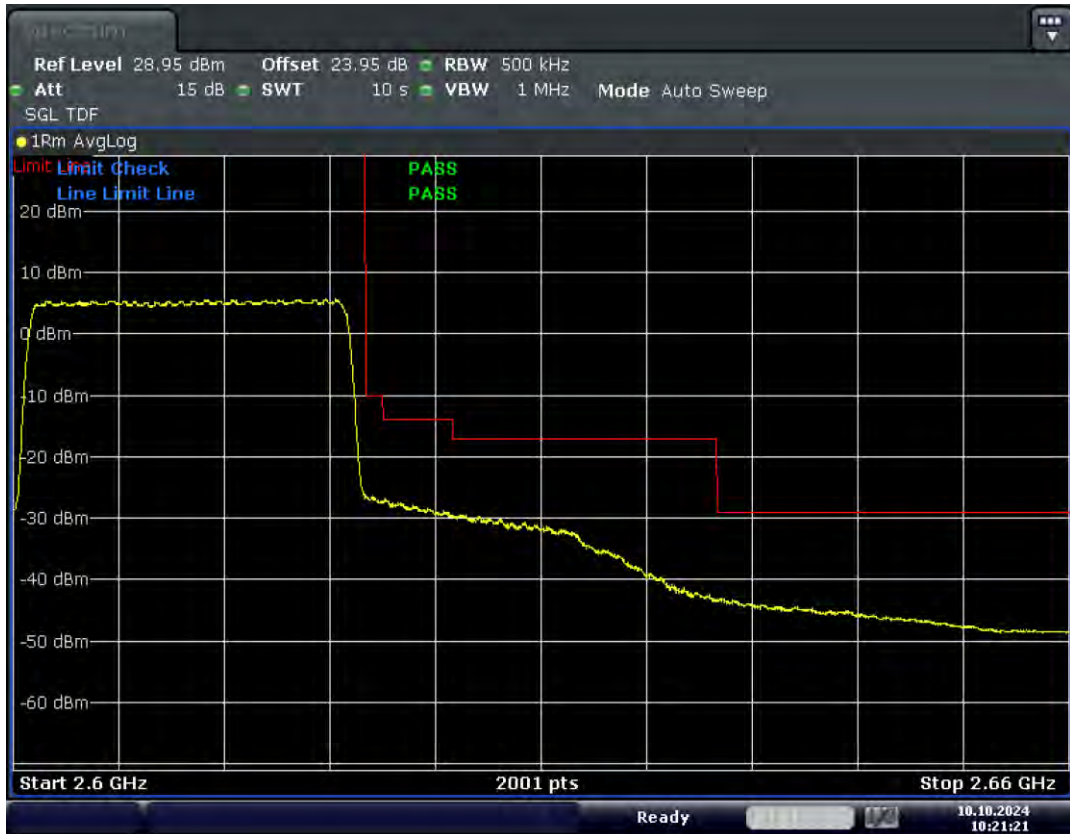

Band38-20-2610-QPSK-100#LOW