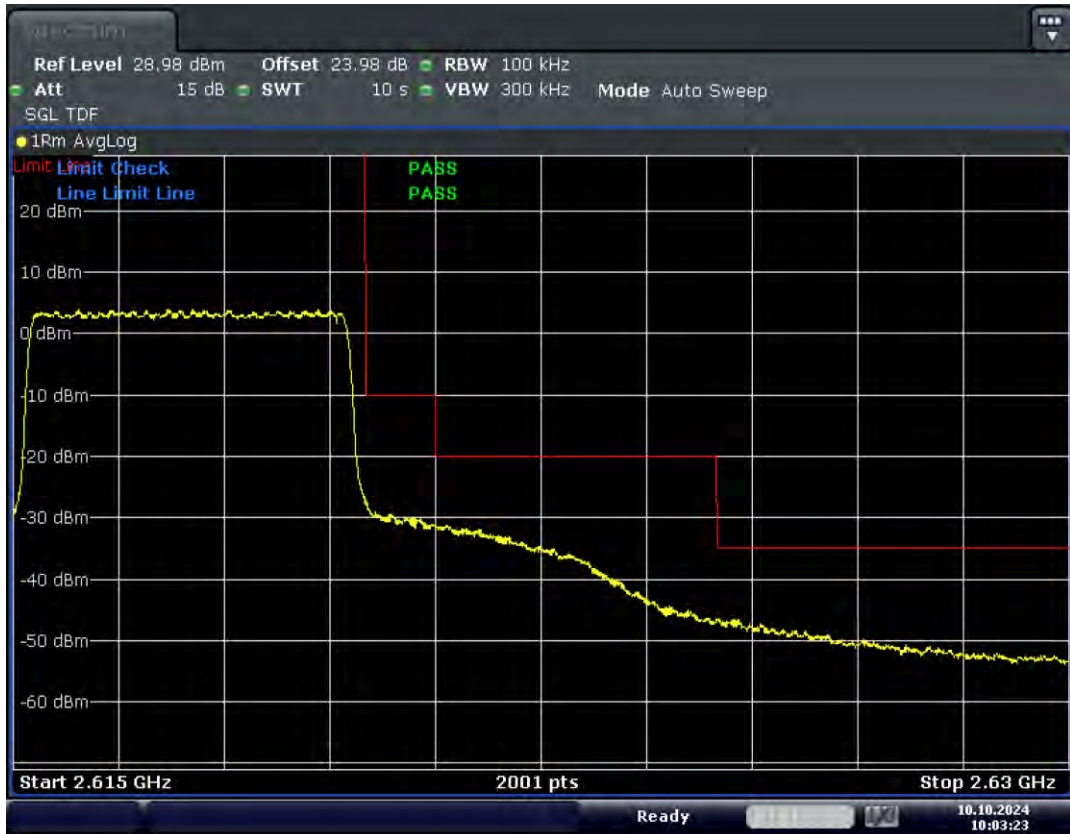

Band38-5-2617.5-16QAM-25#LOW