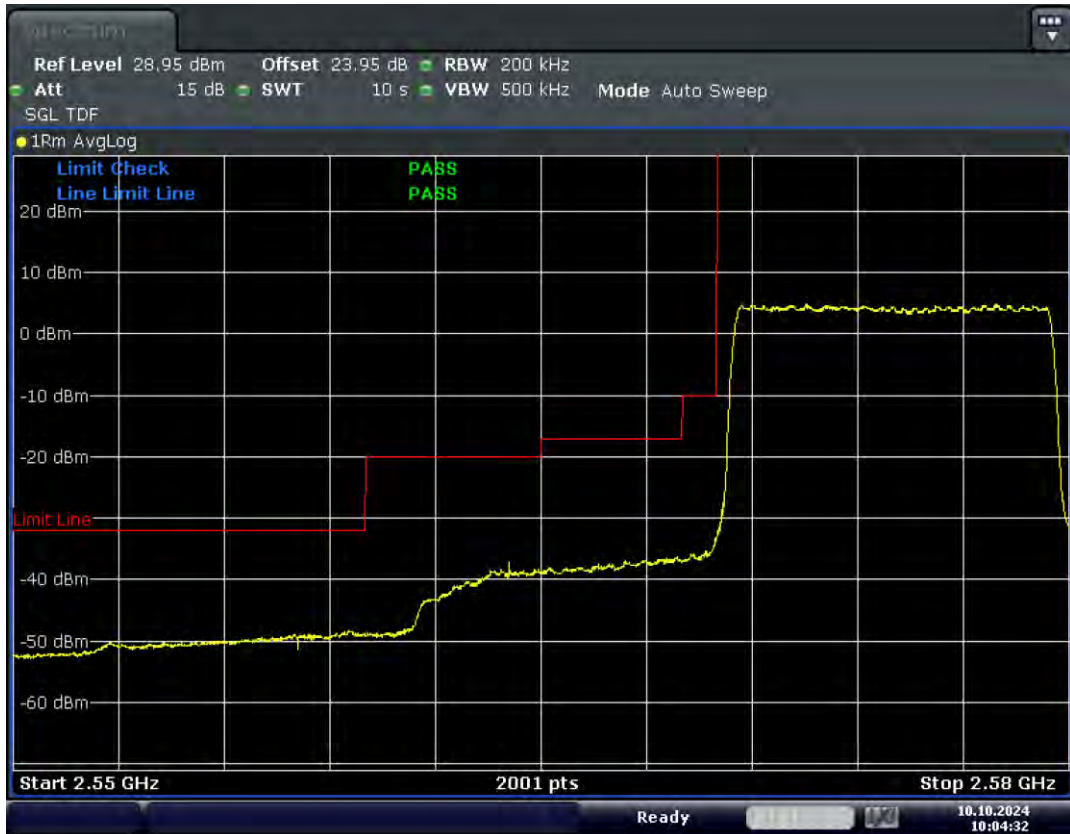

Band38-10-2575-OPSK-50#LOW