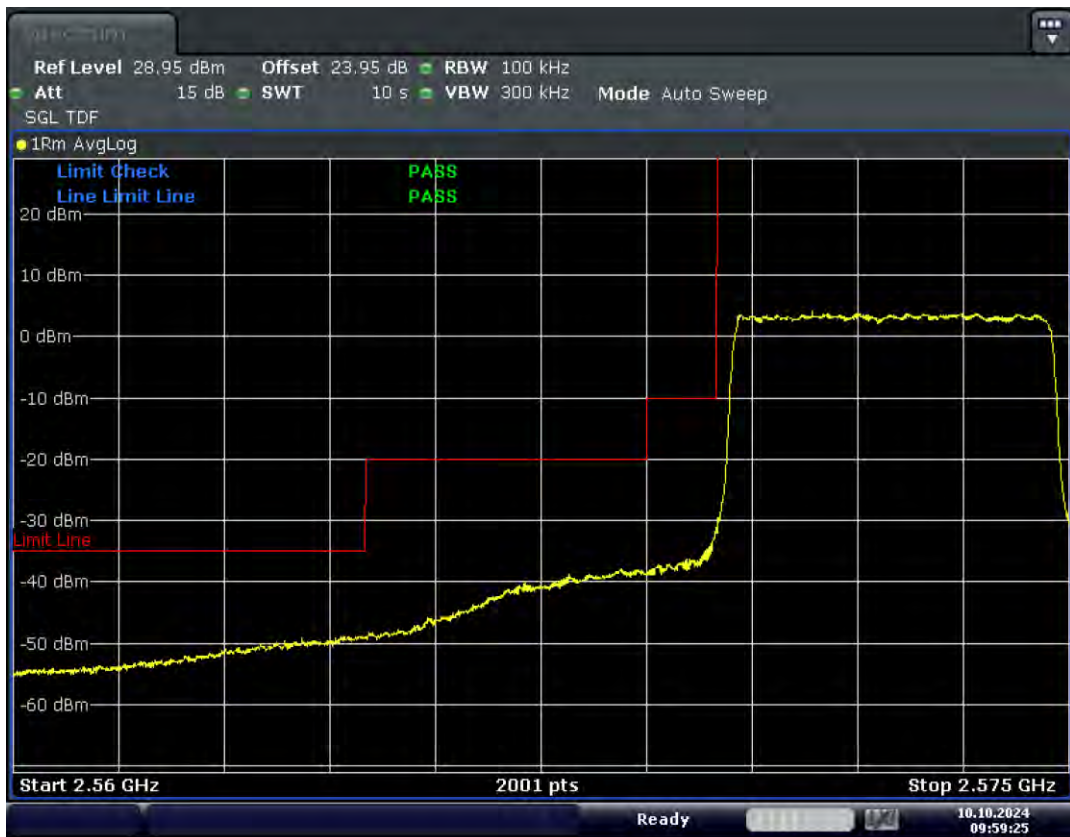

Band38-5-2572.5-16QAM-25#LOW