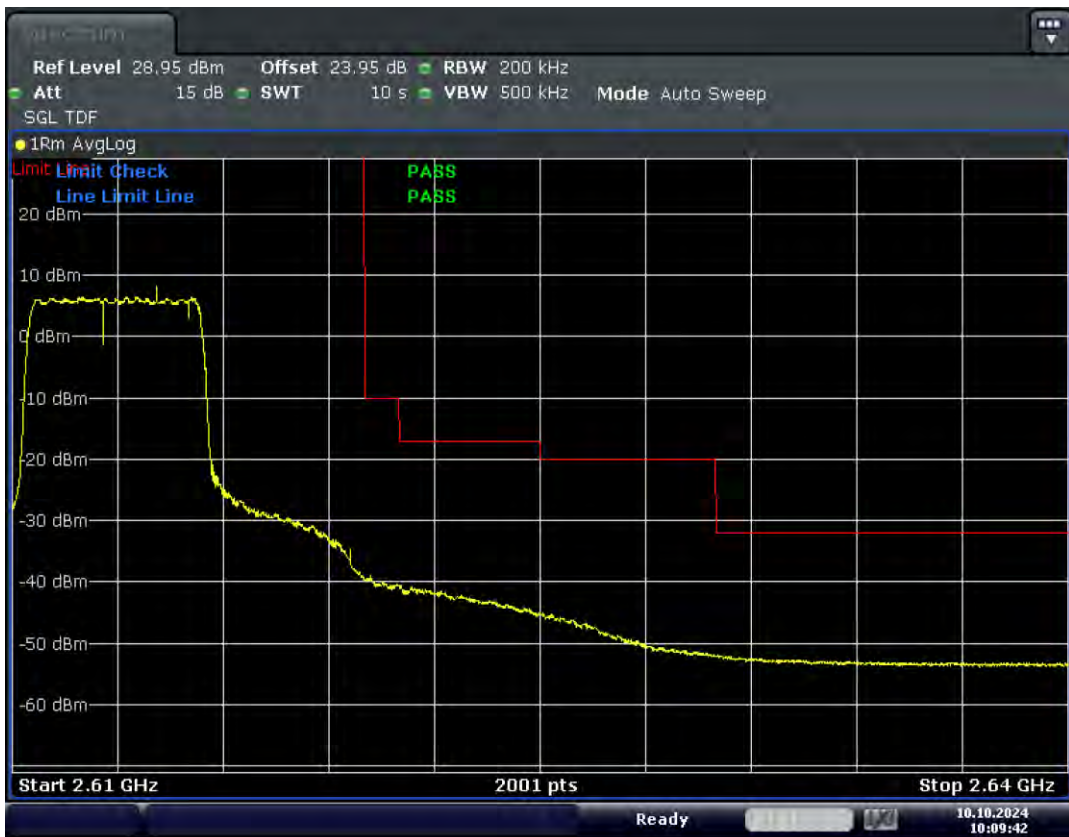

Band38-10-2615-16QAM-27#LOW