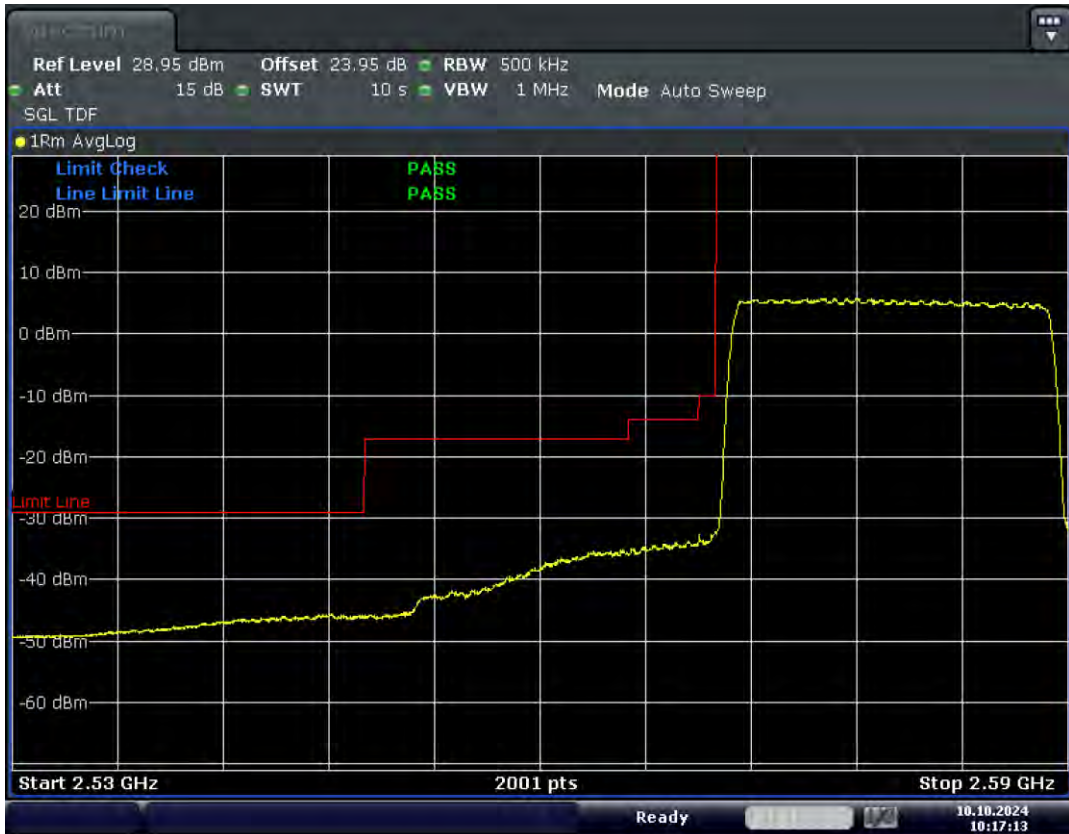

Band38-20-2580-QPSK-100#LOW