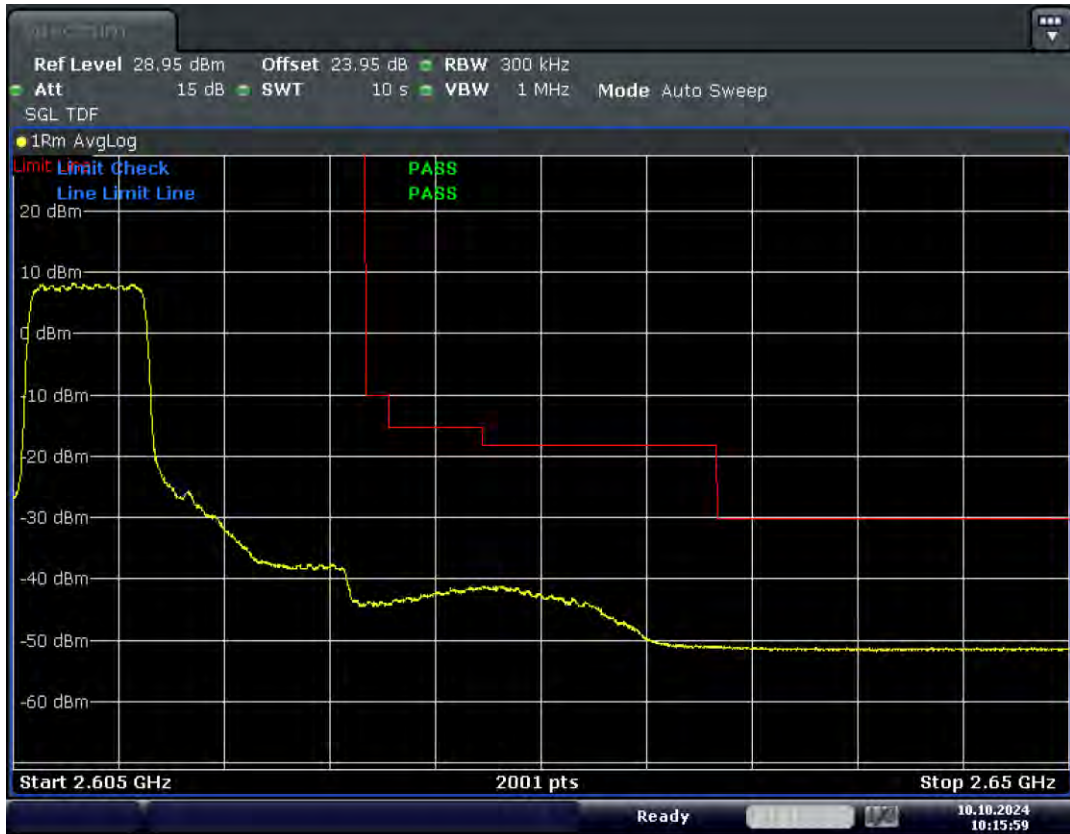

Band38-15-2612.5-16QAM-27#LOW