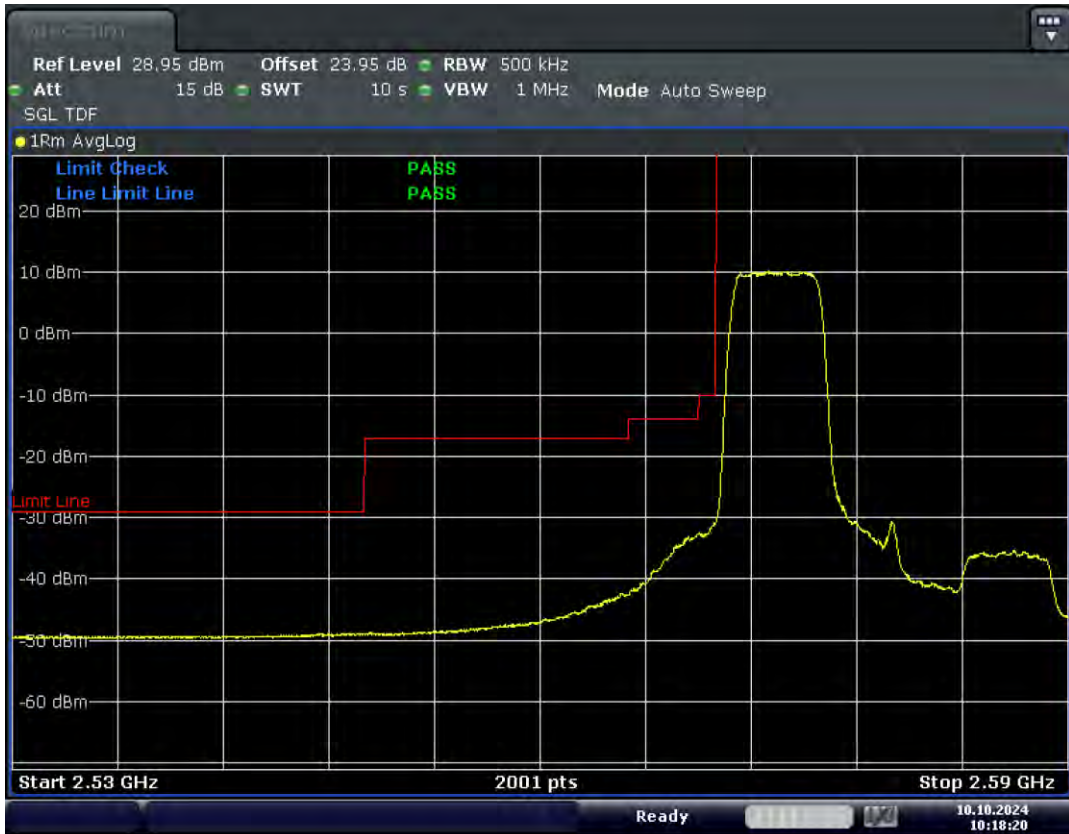

Band38-20-2580-16QAM-27#LOW