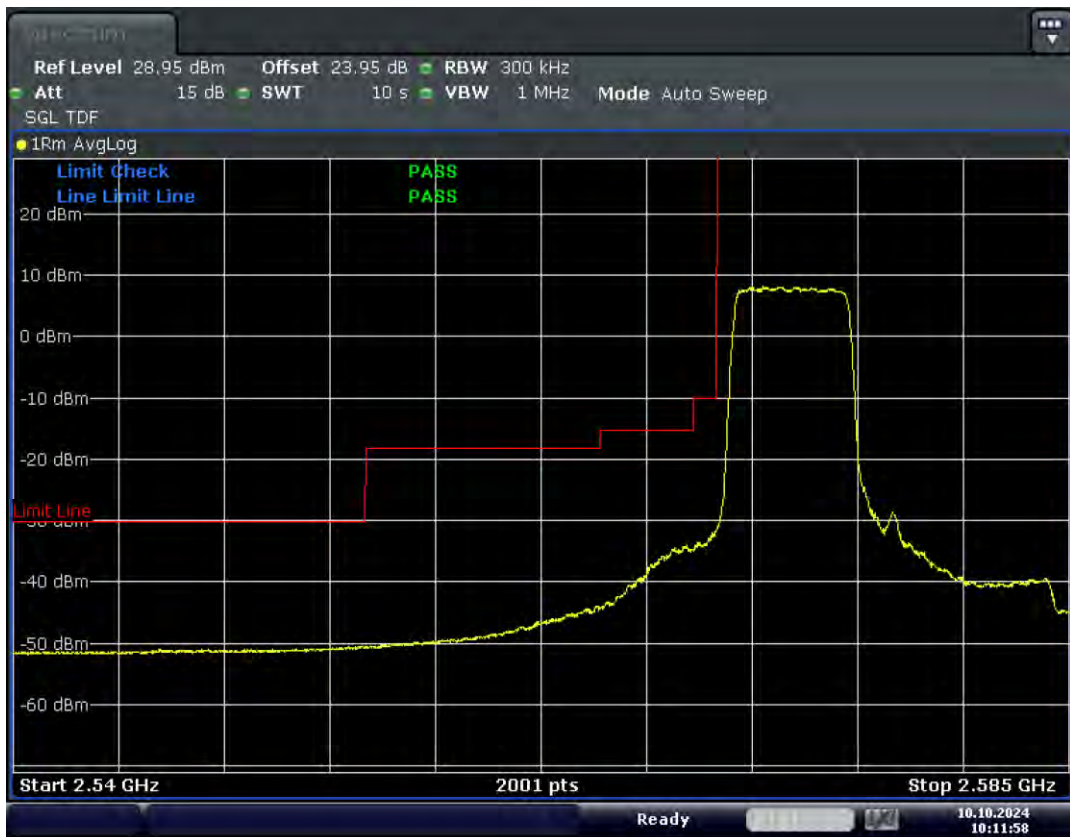

Band38-15-2577.5-16QAM-27#LOW