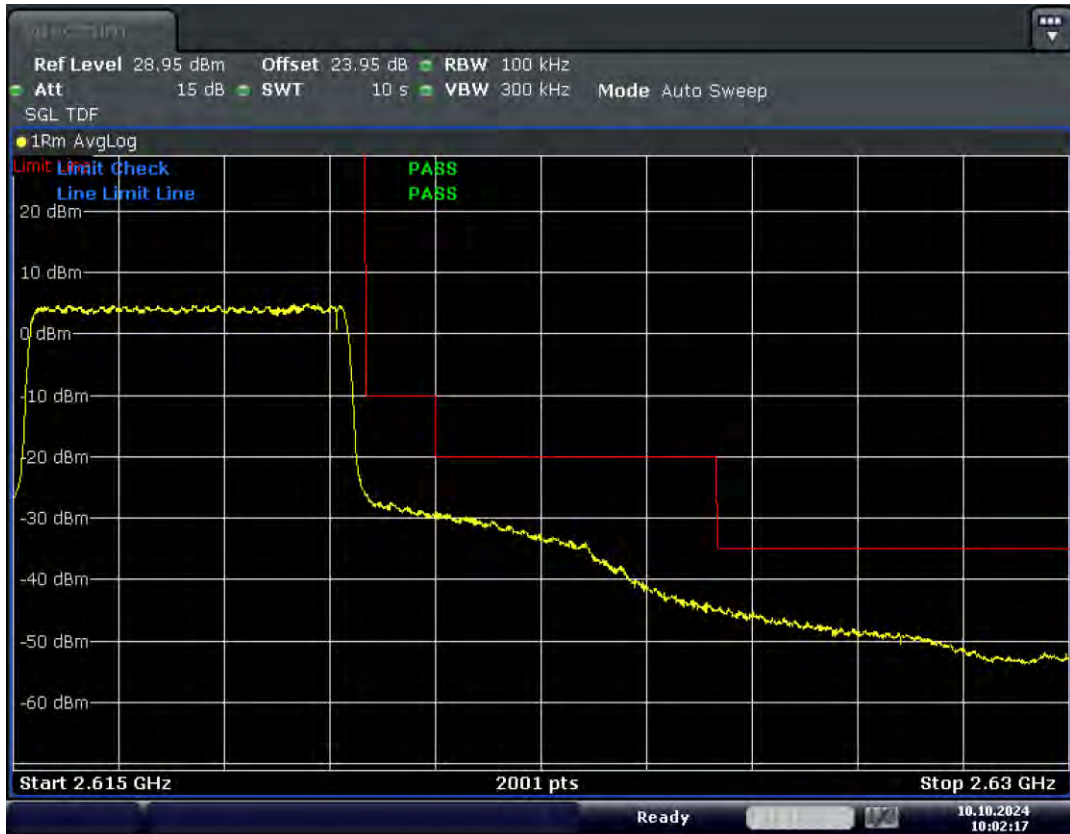

Band38-5-2617.5-QPSK-25#LOW