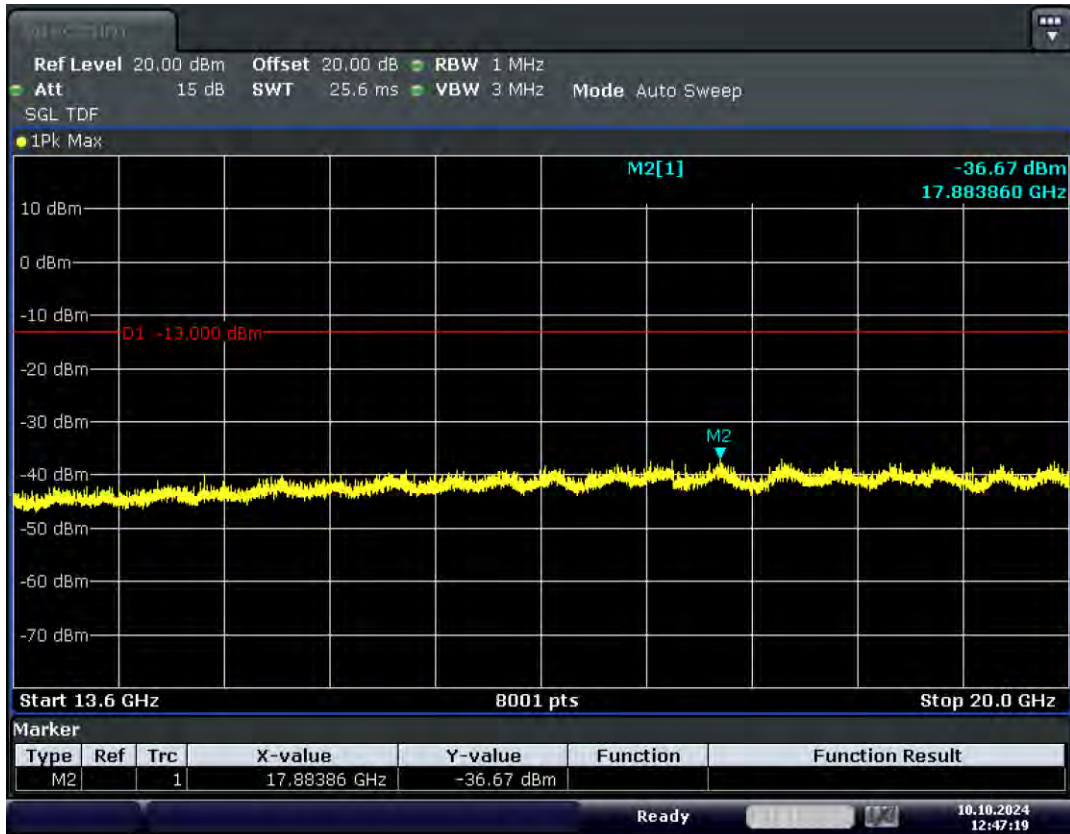

OB4-3-1711.5-QPSK-15#LOW@13.6GHz-20GHz@Pass