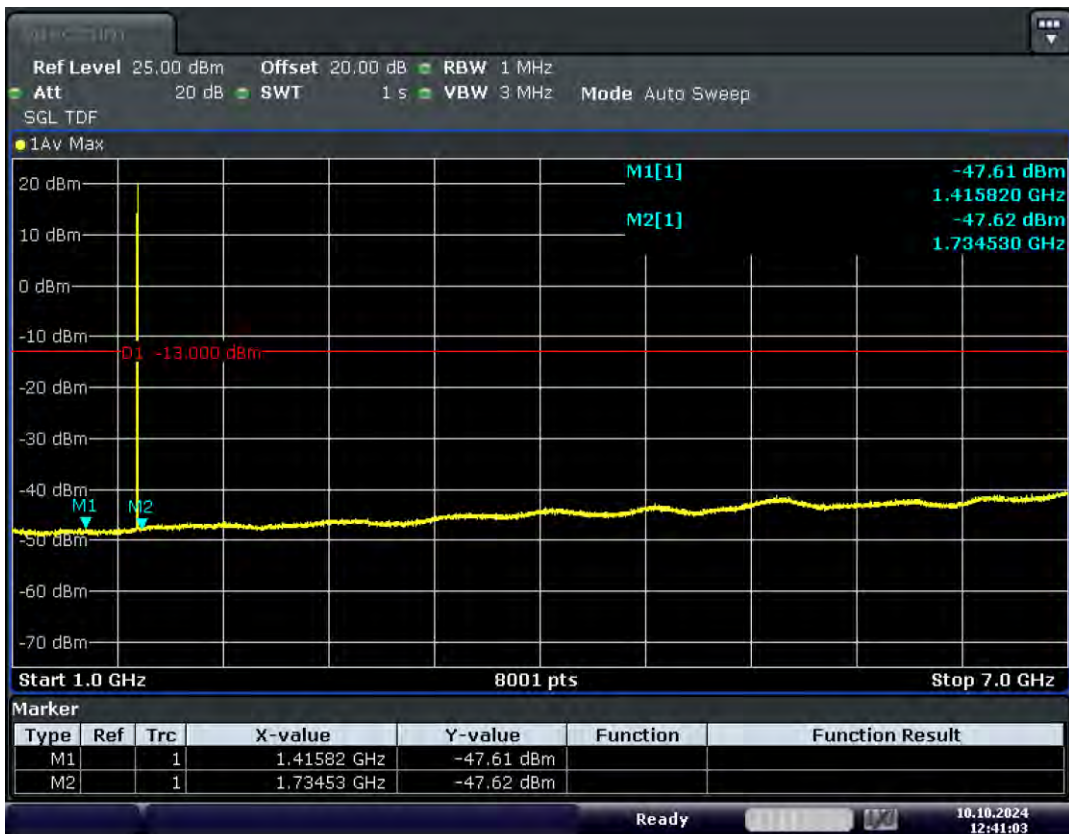

OB4-1.4-1710.7-QPSK-6#LOW@1GHz-7GHz@Pass