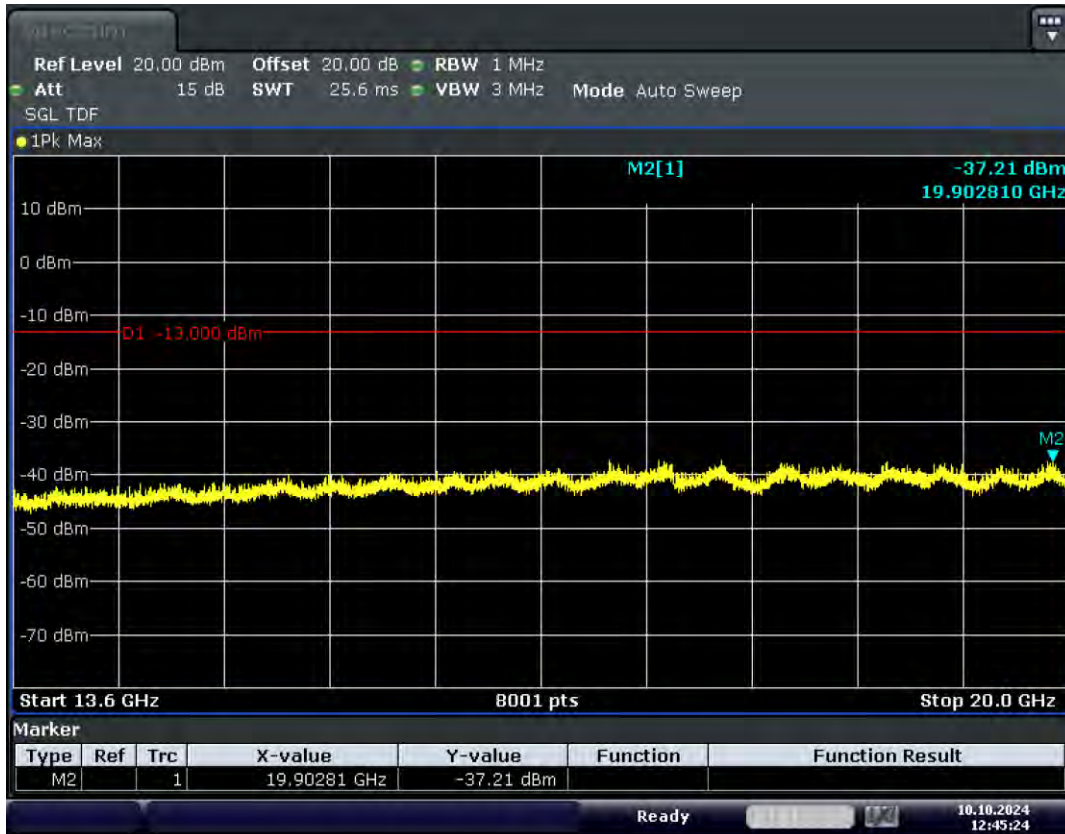

OB4-1.4-1754.3-QPSK-6#LOW@13.6GHz-20GHz@Pass