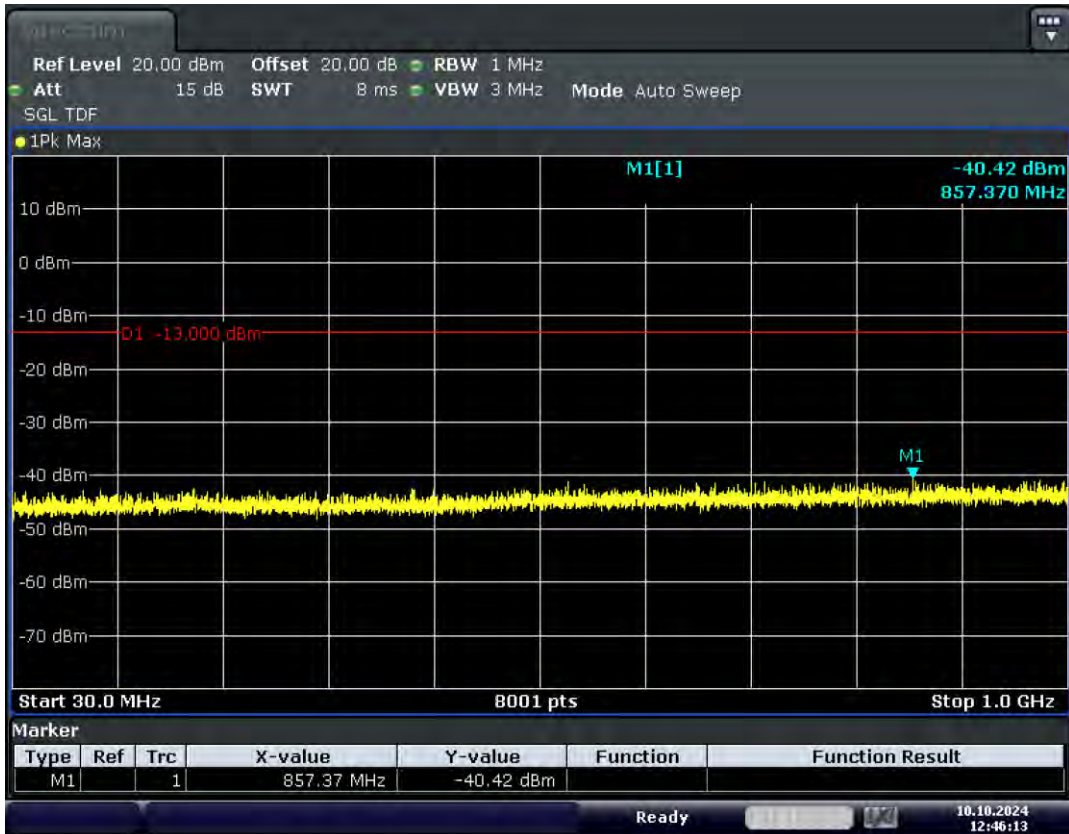

OB4-3-1711.5-QPSK-15#LOW@30MHz-1GHz@Pass