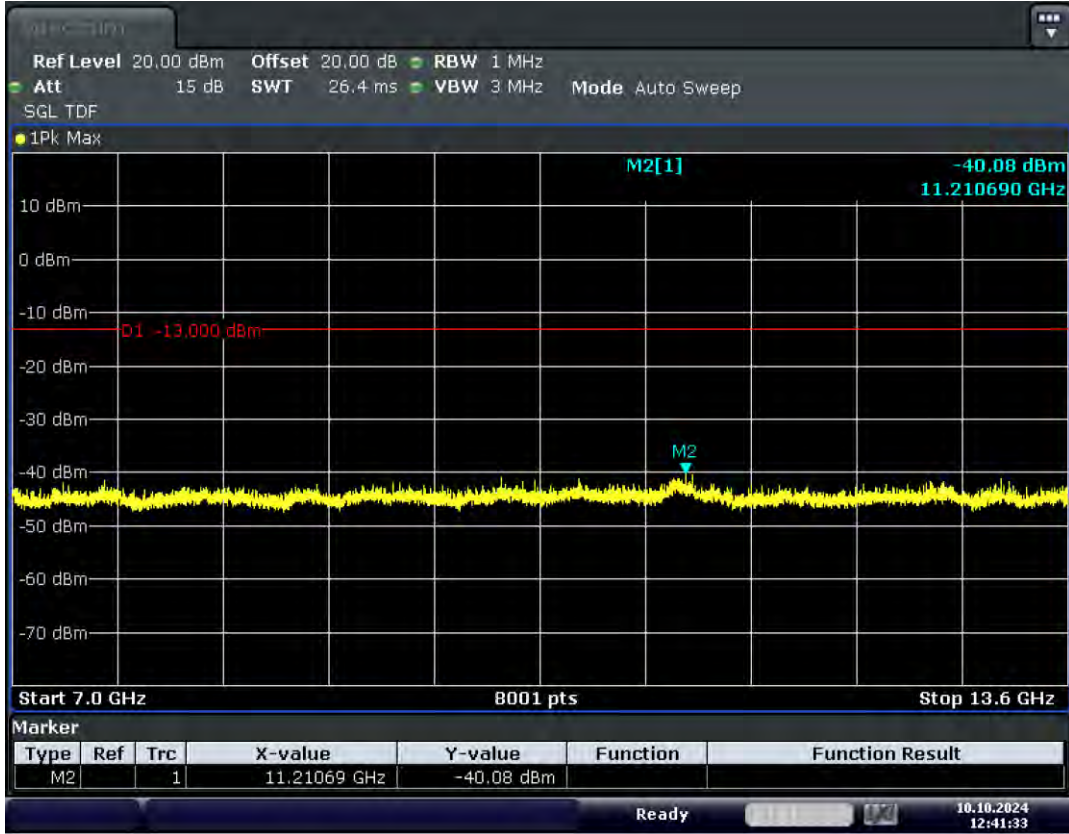

OB4-1.4-1710.7-QPSK-6#LOW@7GHz-13.6GHz@Pass