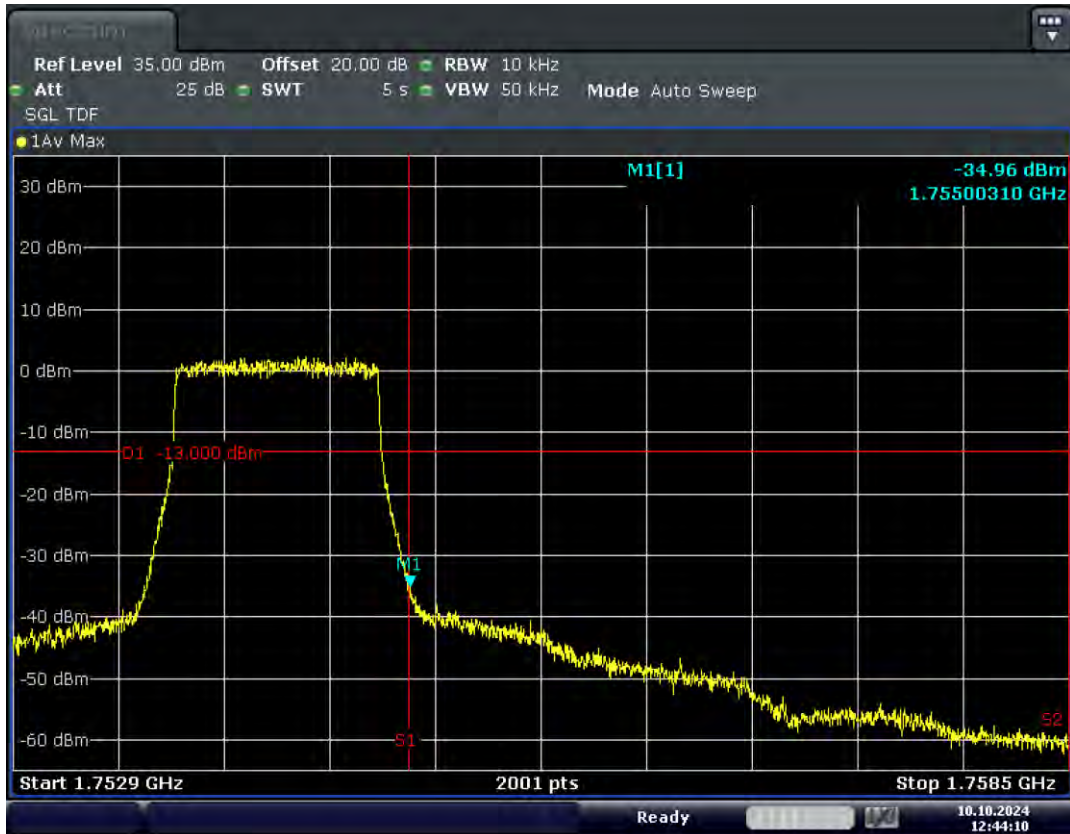

Band4-1.4-1754.3-QPSK-6#LOW@Pass