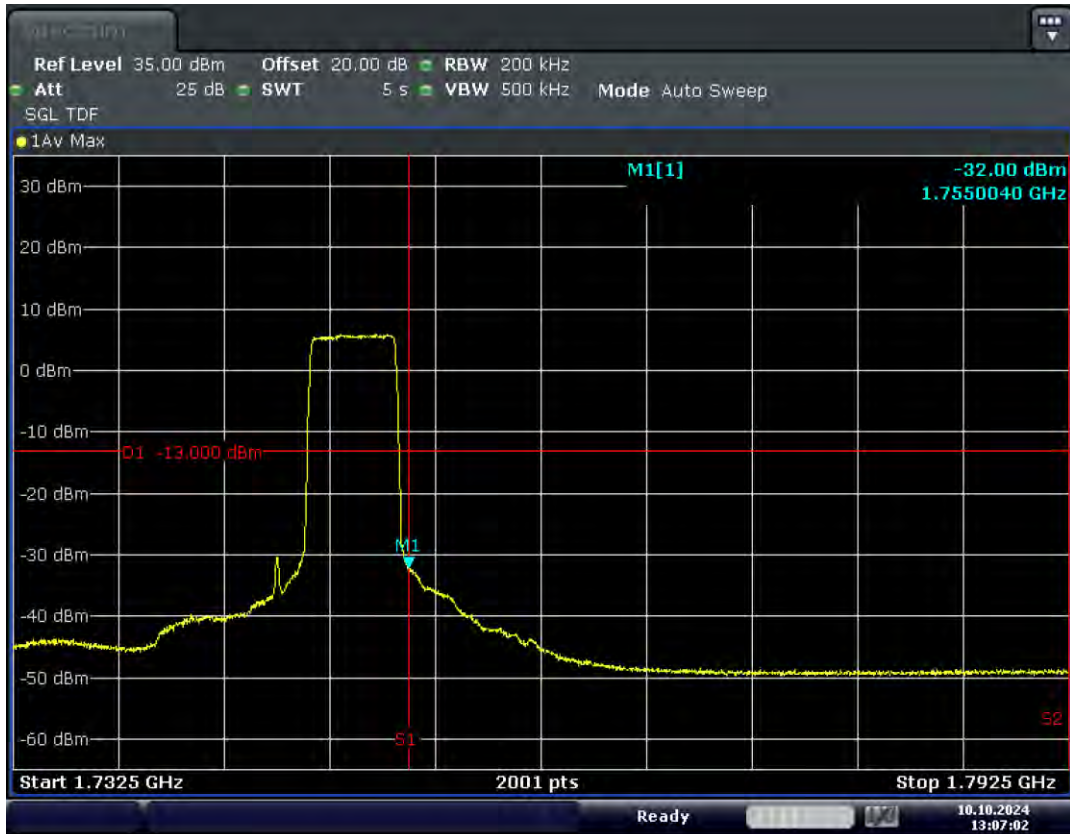

Band4-15-1747.5-16QAM-27#HIGH@Pass