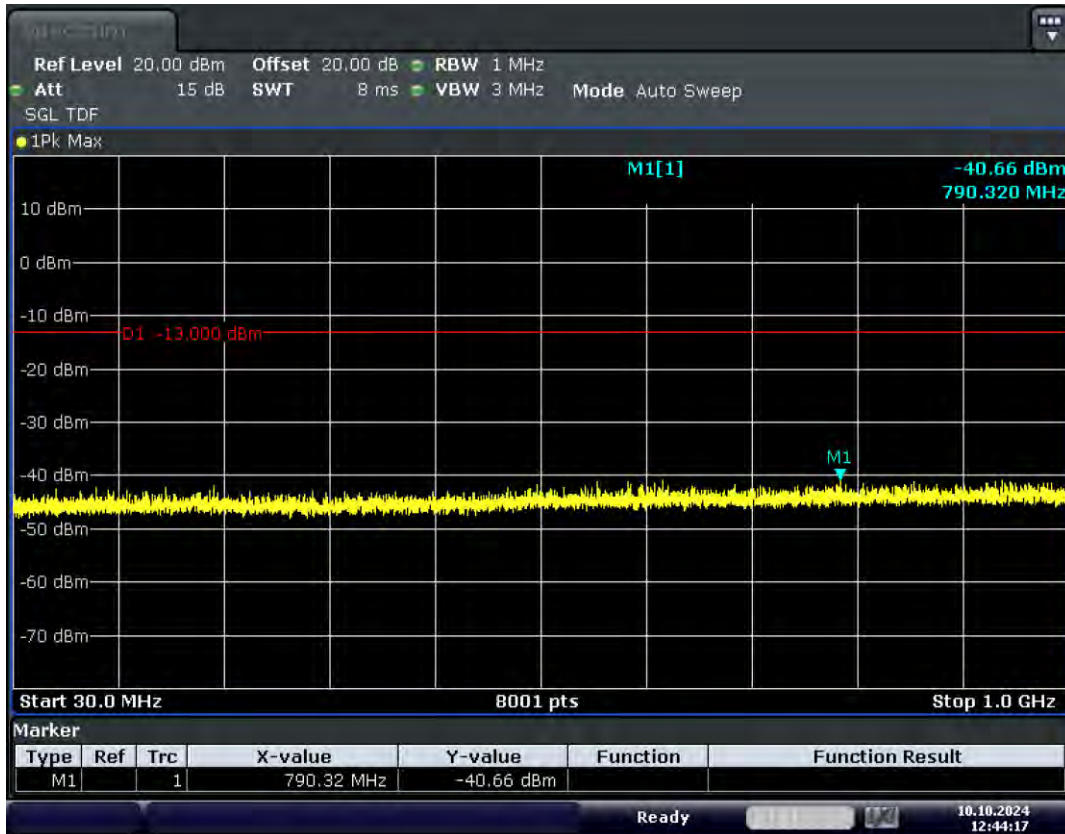

OB4-1.4-1754.3-QPSK-6#LOW@30MHz-1GHz@Pass