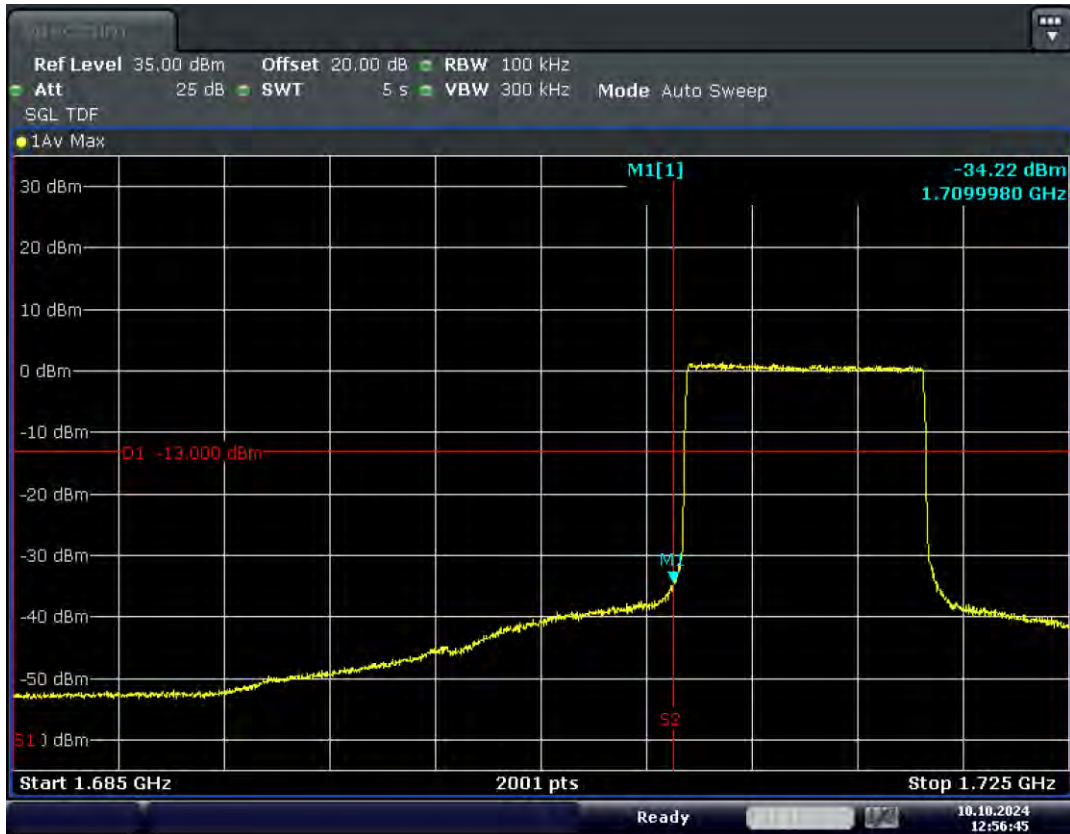

Band4-10-1715-QPSK-50#LOW@Pass