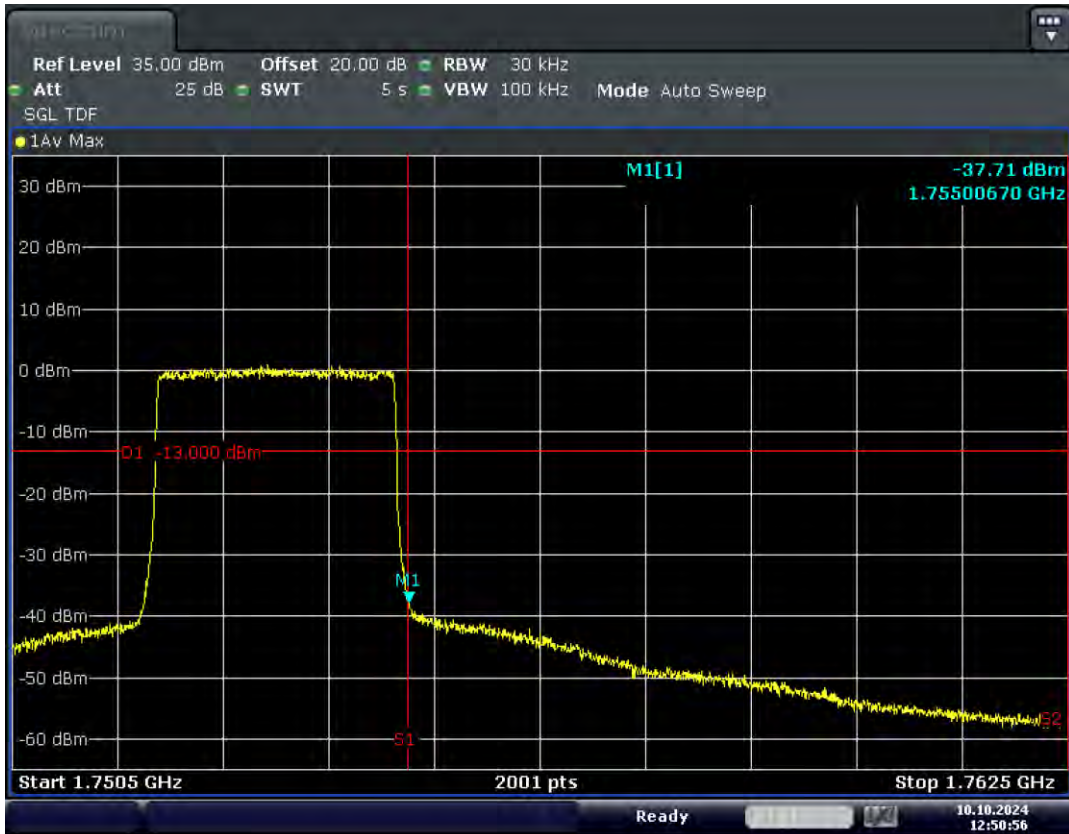

Band4-3-1753.5-16QAM-15#LOW@Pass