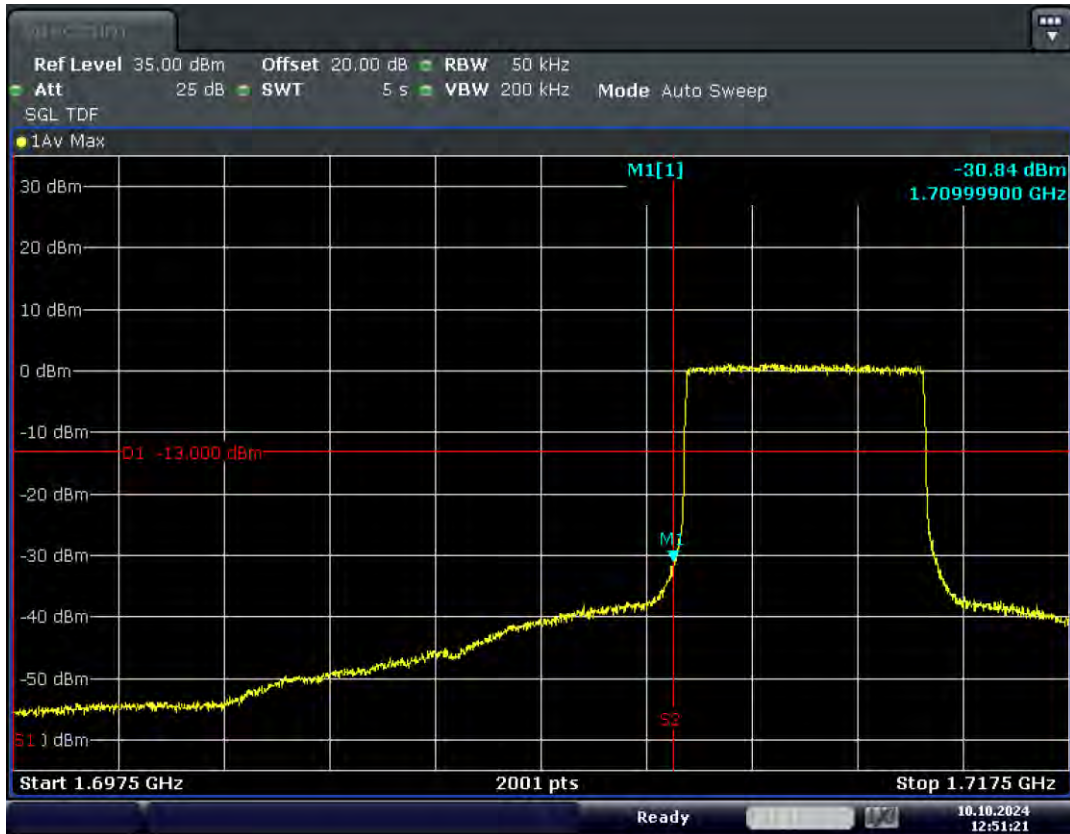

Band4-5-1712.5-QPSK-25#LOW@Pass