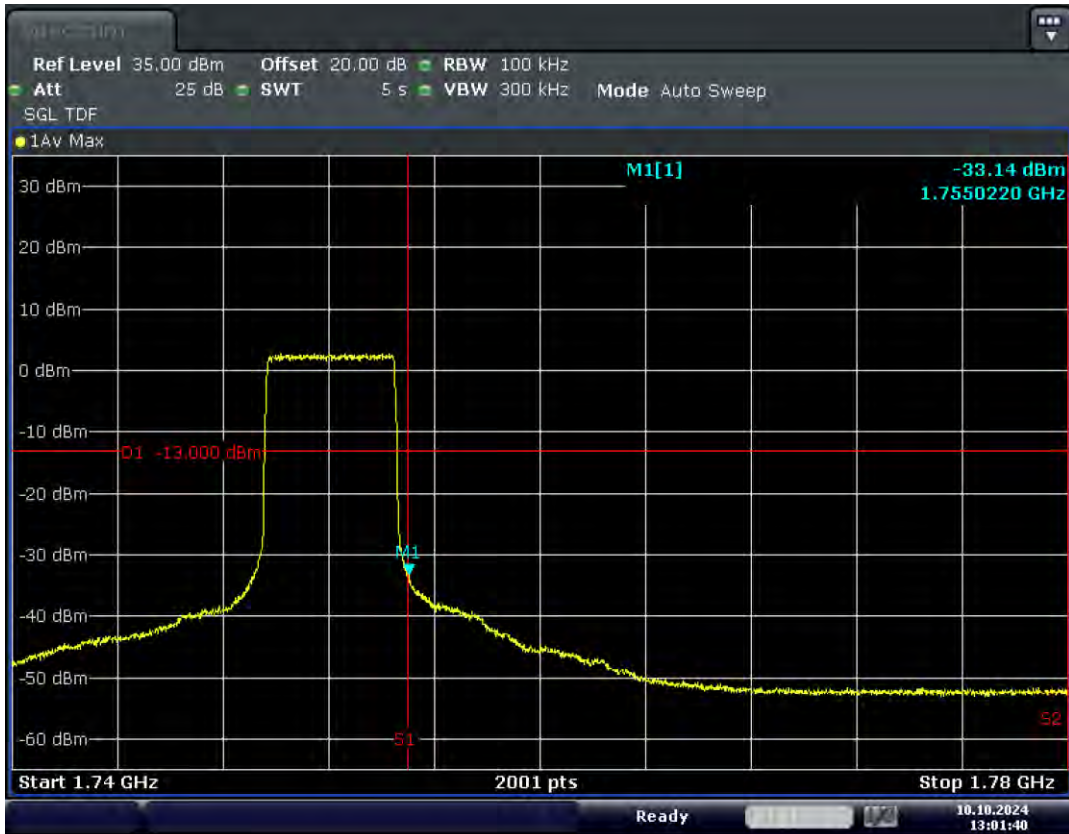

Band4-10-1750-16QAM-27#HIGH@Pass