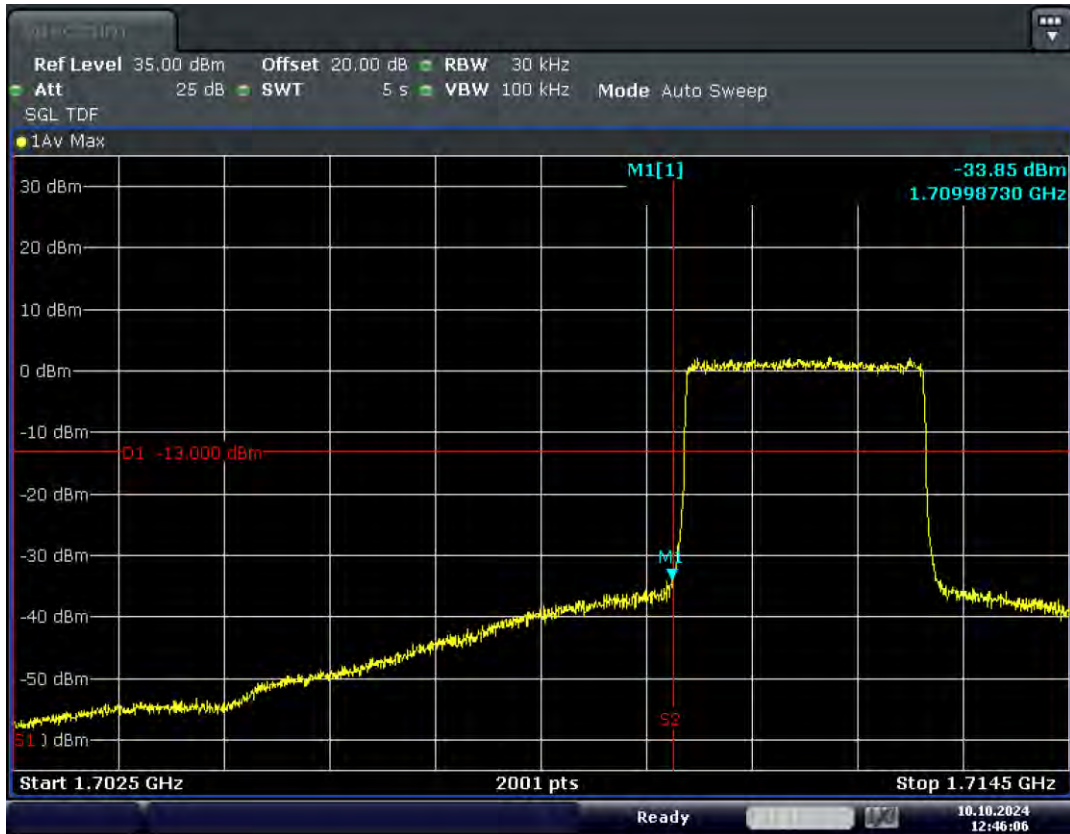

Band4-3-1711.5-QPSK-15#LOW@Pass