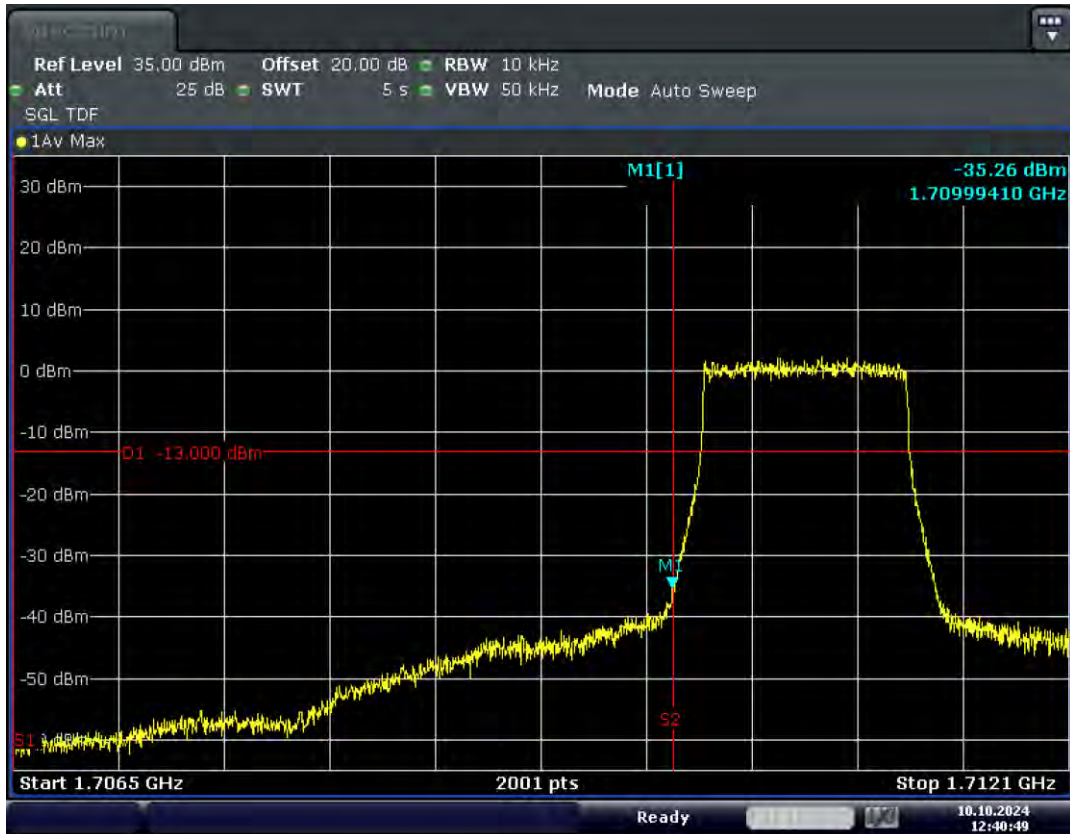

Band4-1.4-1710.7-QPSK-6#LOW@Pass