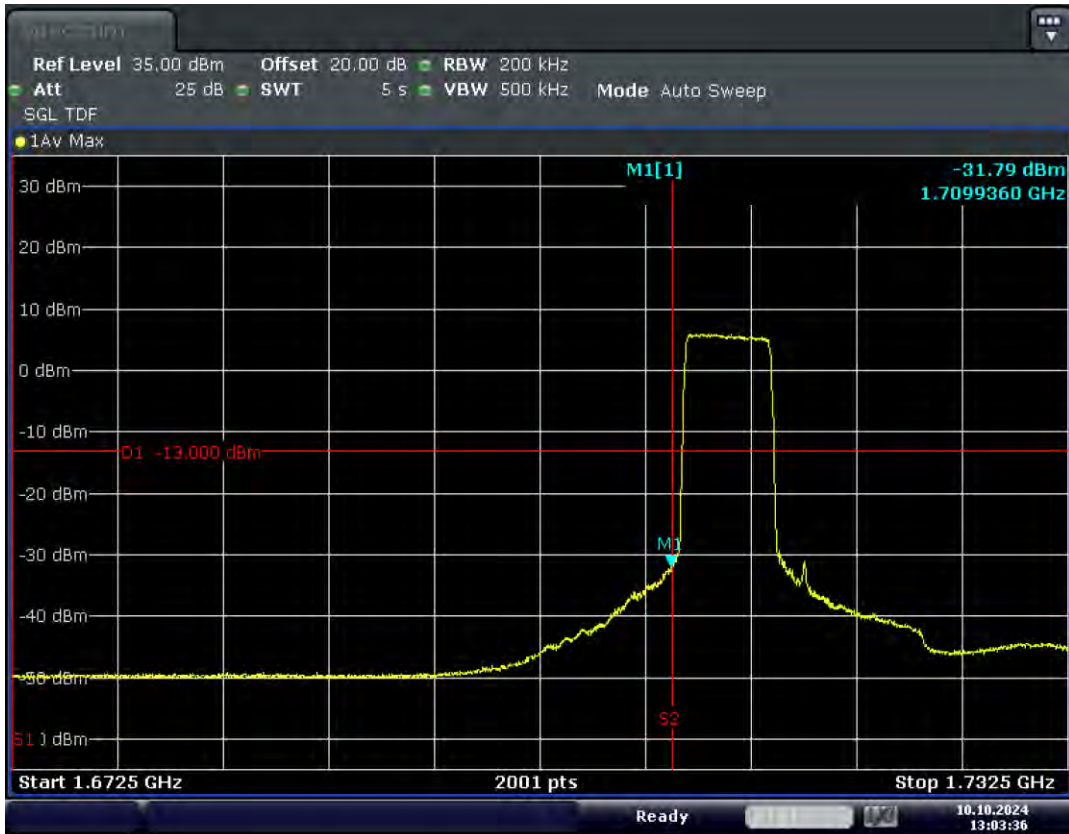

Band4-15-1717.5-16QAM-27#LOW@Pass