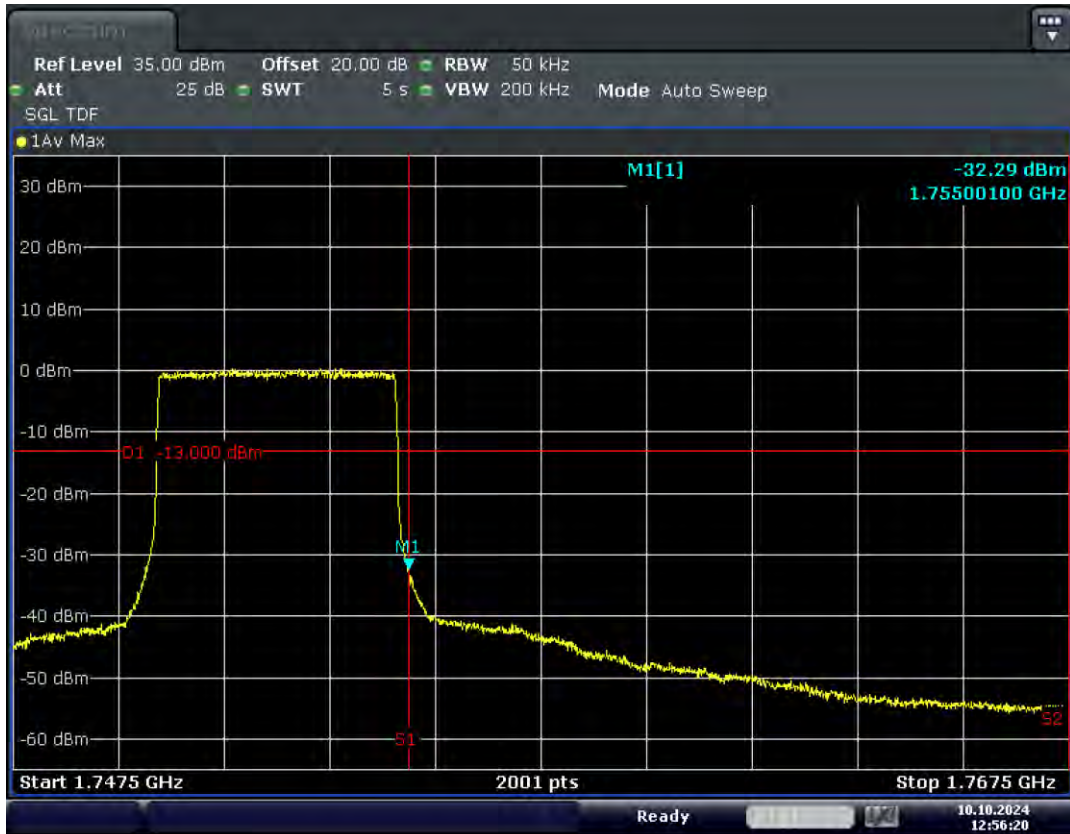

Band4-5-1752.5-16QAM-25#LOW@Pass