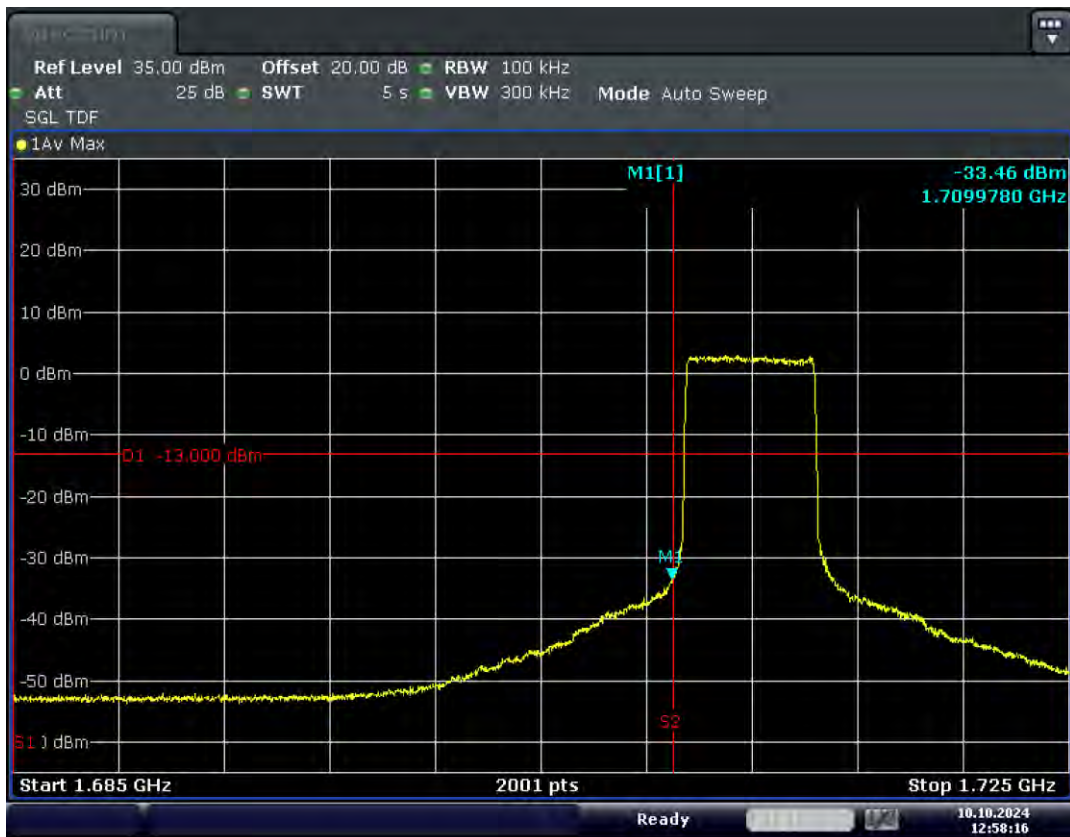

Band4-10-1715-16QAM-27#LOW@Pass