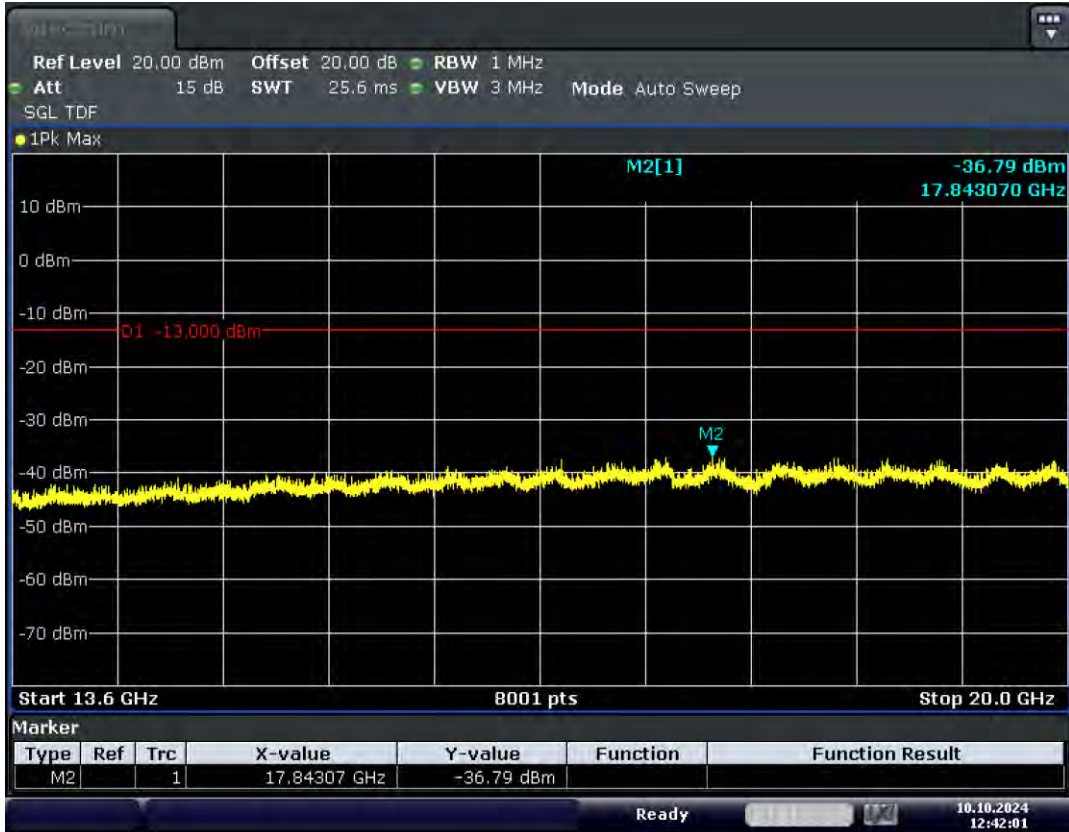

OB4-1.4-1710.7-QPSK-6#LOW@13.6GHz-20GHz@Pass