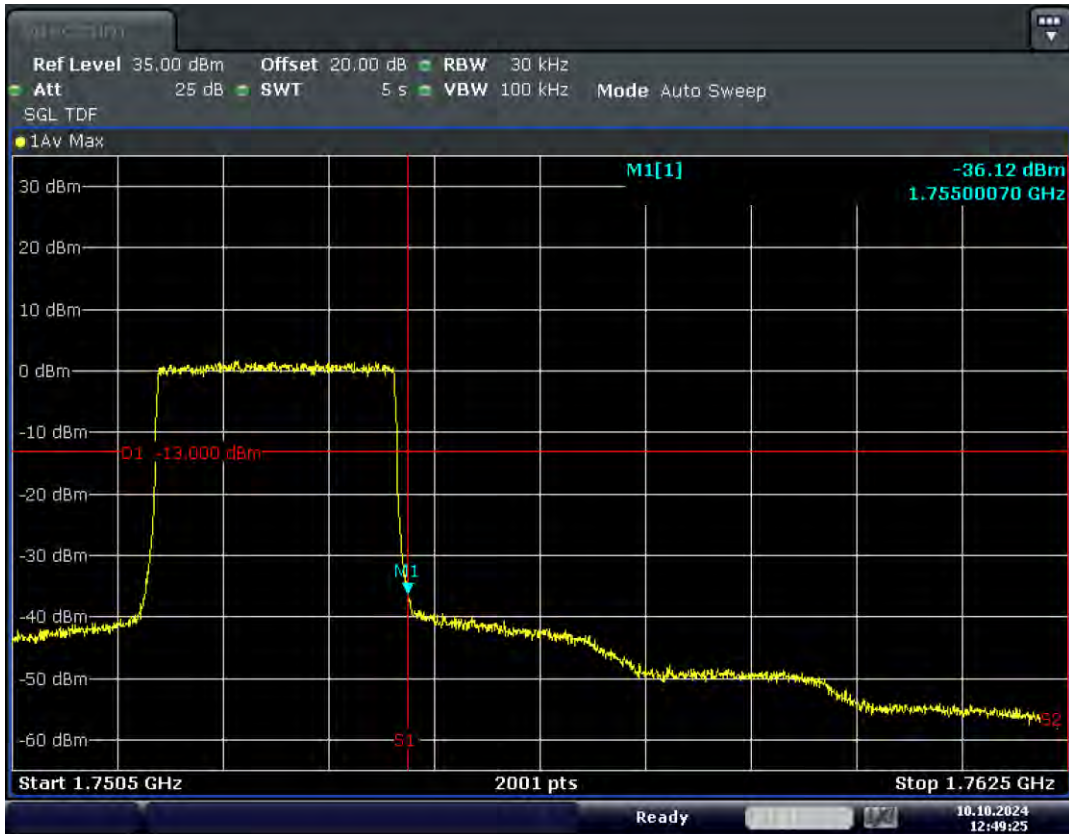

Band4-3-1753.5-QPSK-15#LOW@Pass