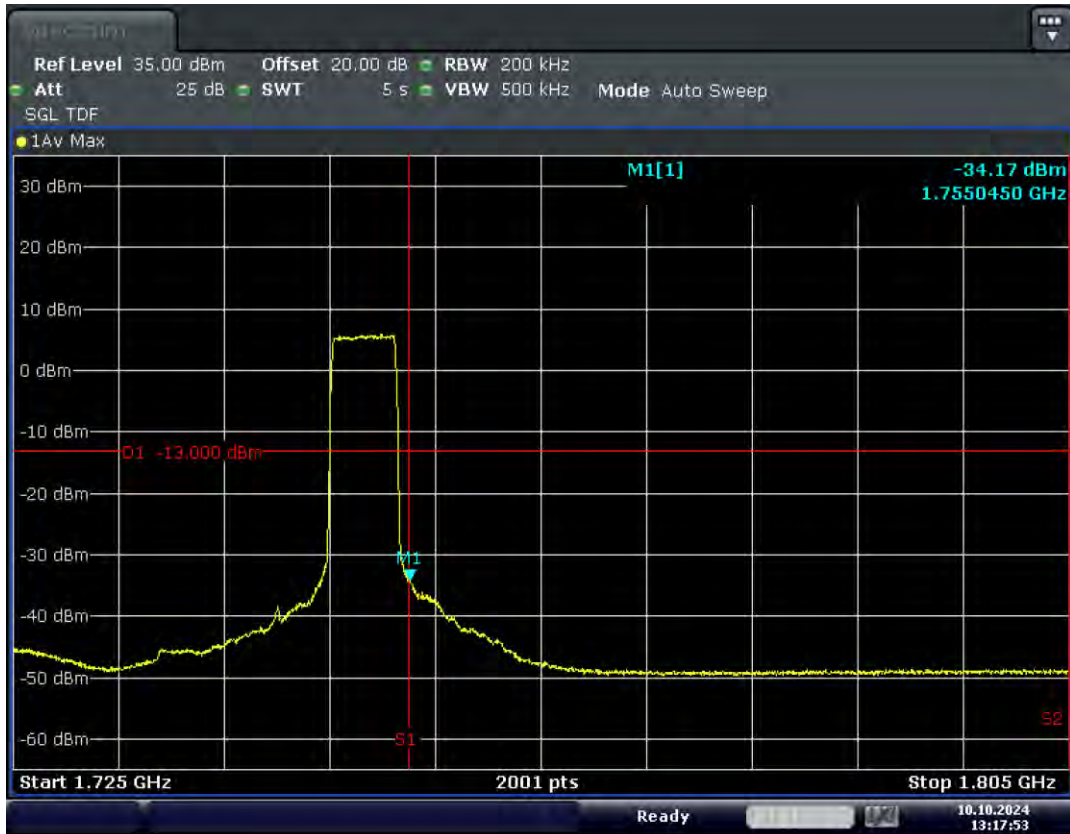

Band4-20-1745-16QAM-27#HIGH@Pass