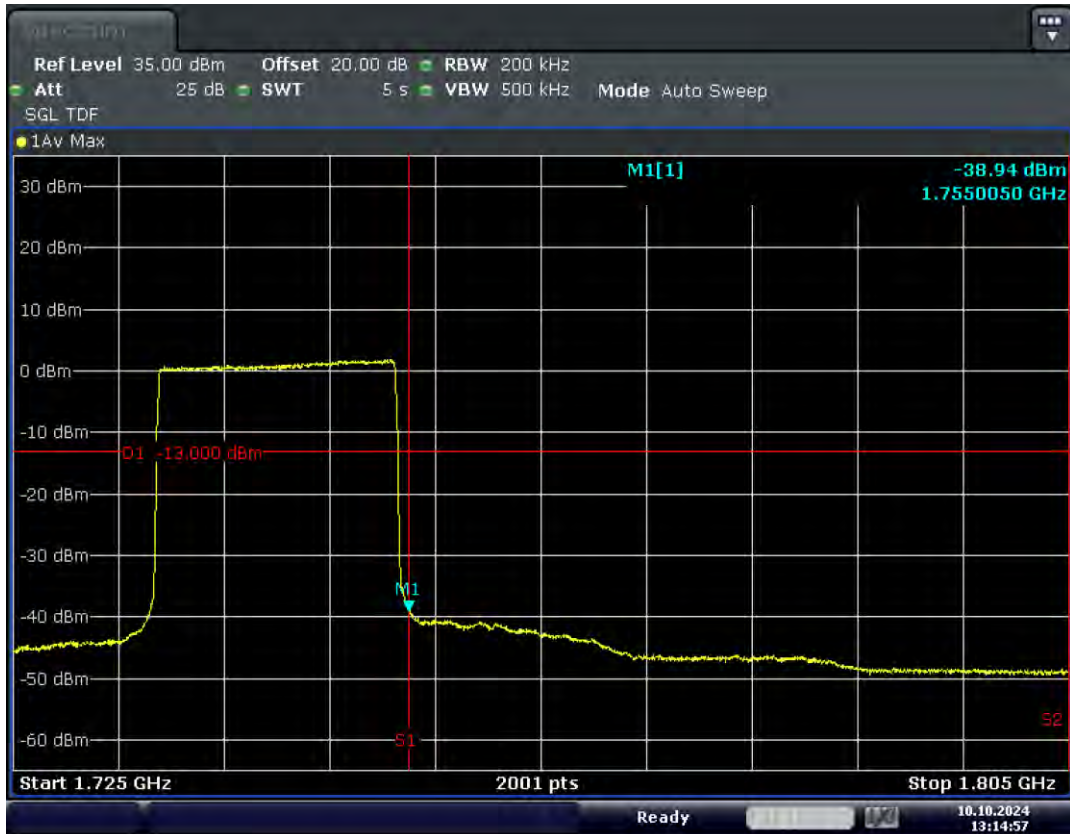

Band4-20-1745-QPSK-100#LOW@Pass