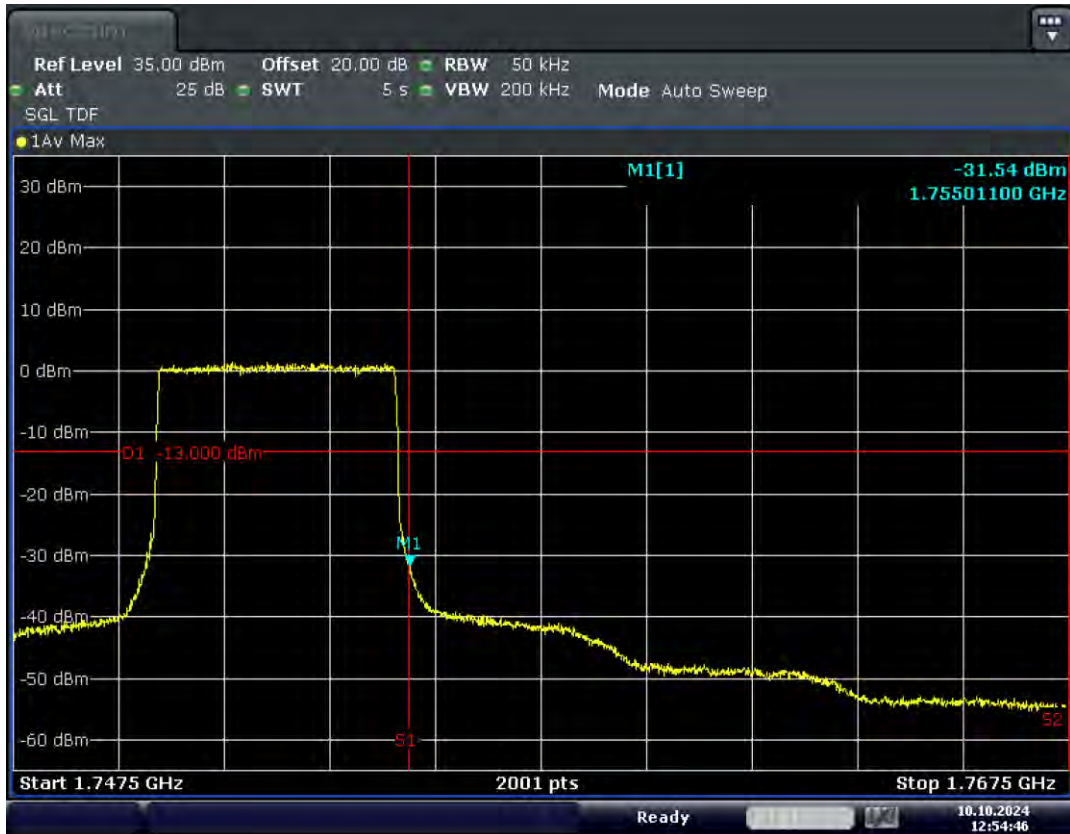

Band4-5-1752.5-QPSK-25#LOW@Pass