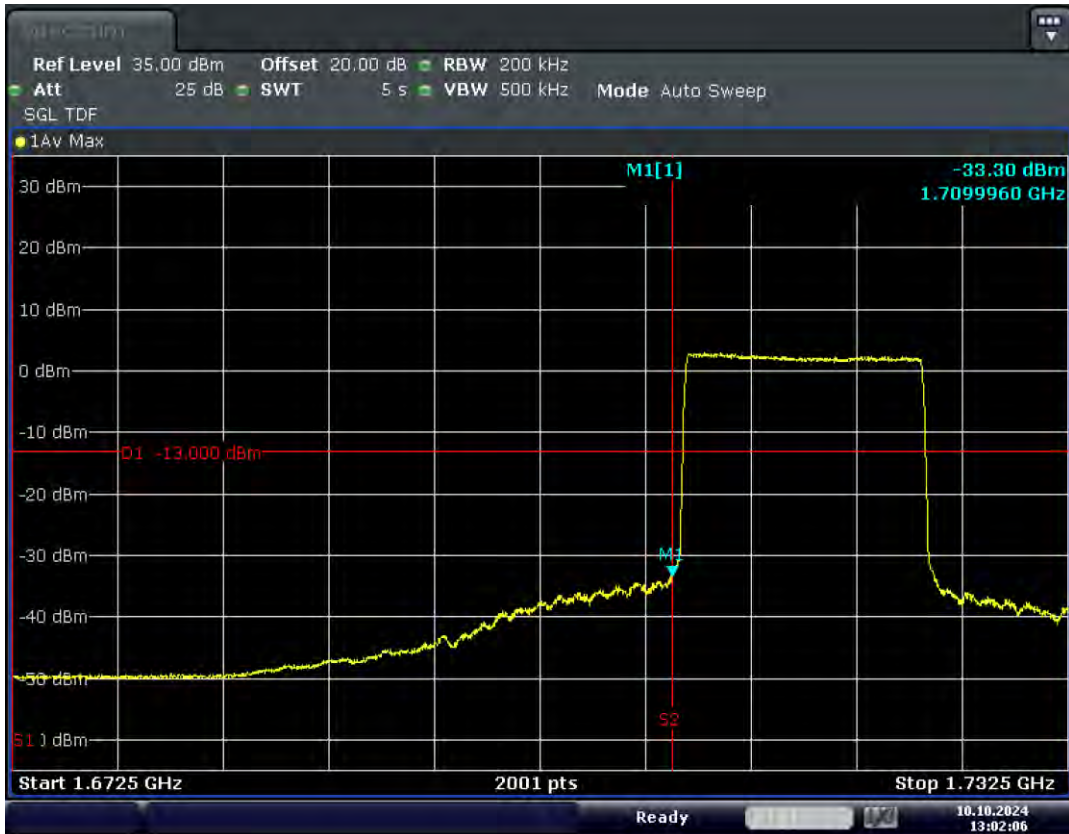

Band4-15-1717.5-QPSK-75#LOW@Pass