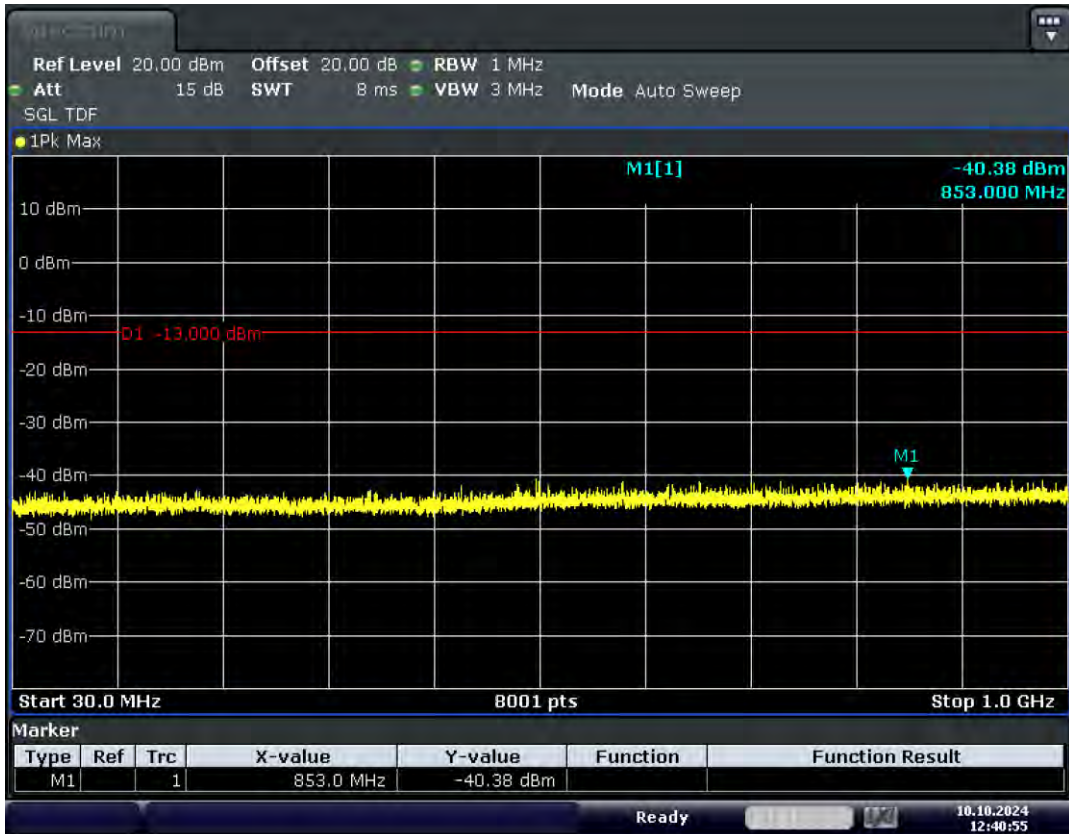

OB4-1.4-1710.7-QPSK-6#LOW@30MHz-1GHz@Pass