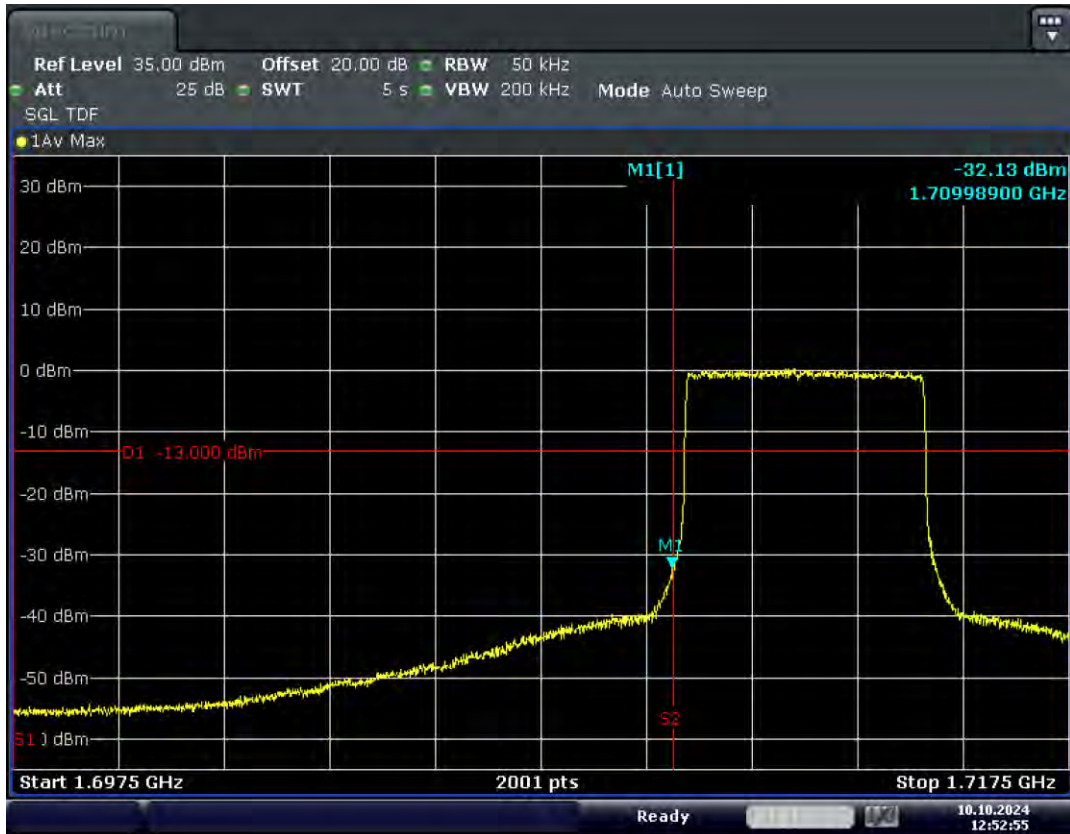

Band4-5-1712.5-16QAM-25#LOW@Pass