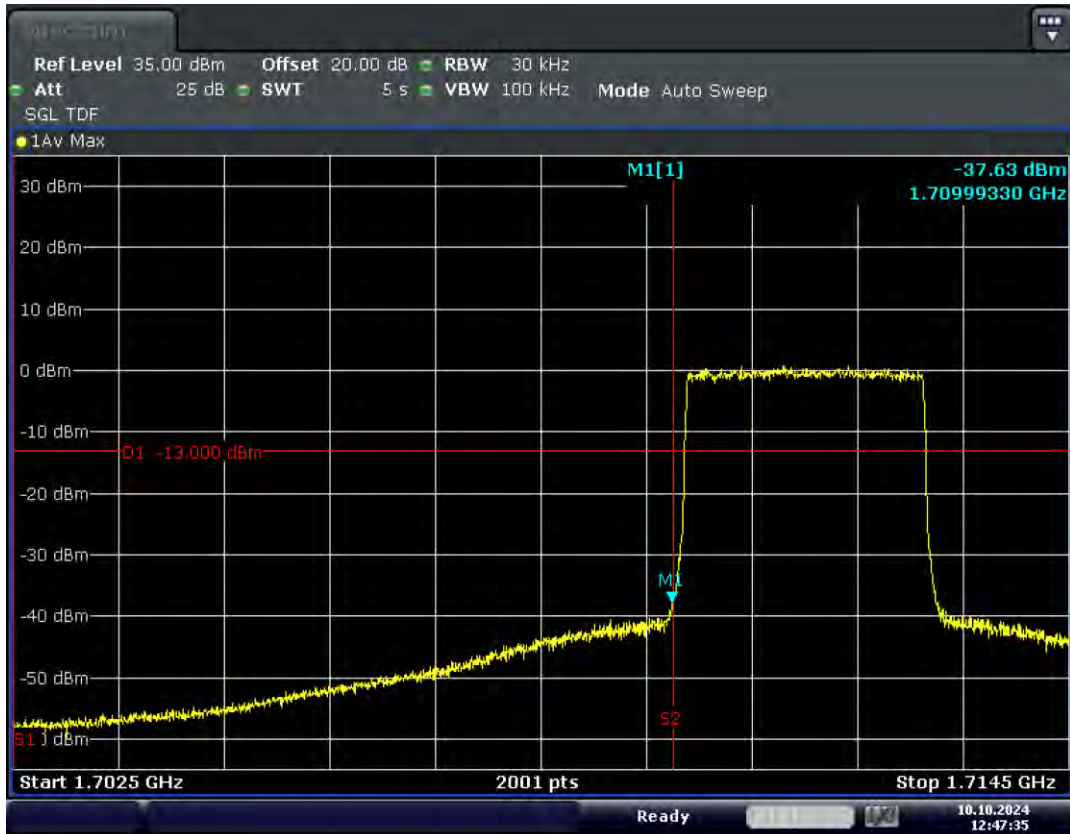

Band4-3-1711.5-16QAM-15#LOW@Pass