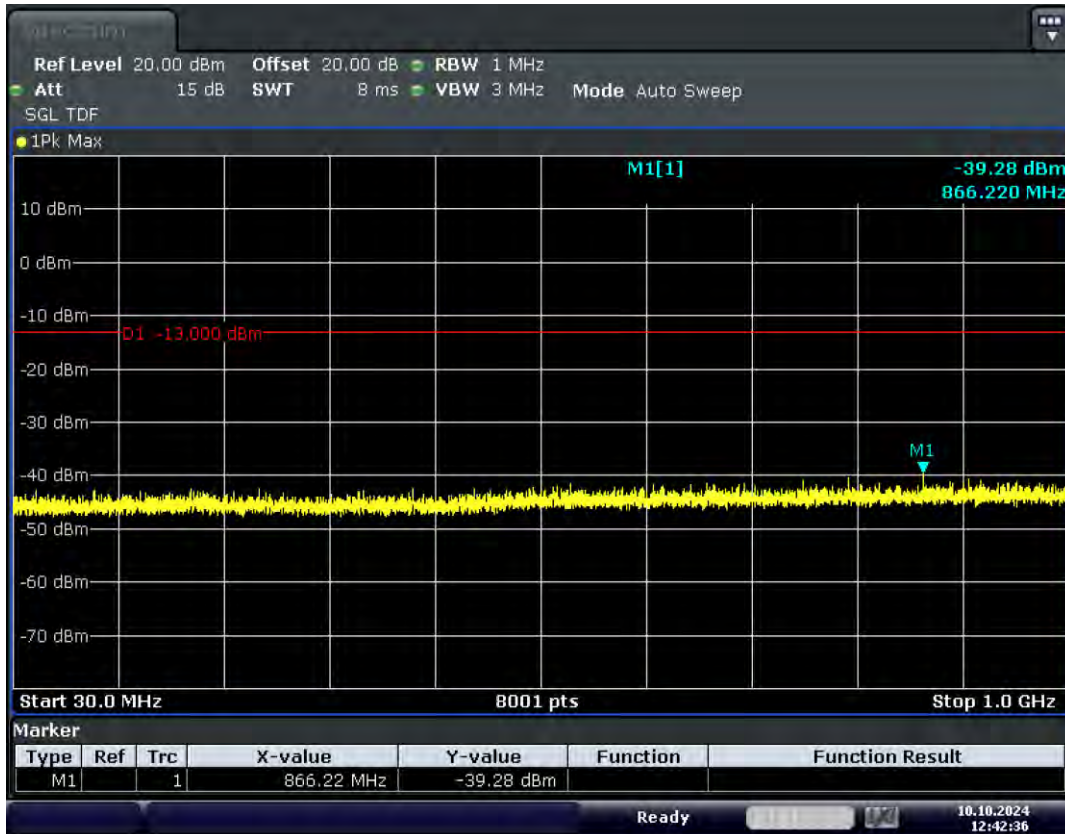

OB4-1.4-1732.5-QPSK-6#LOW@30MHz-1GHz@Pass