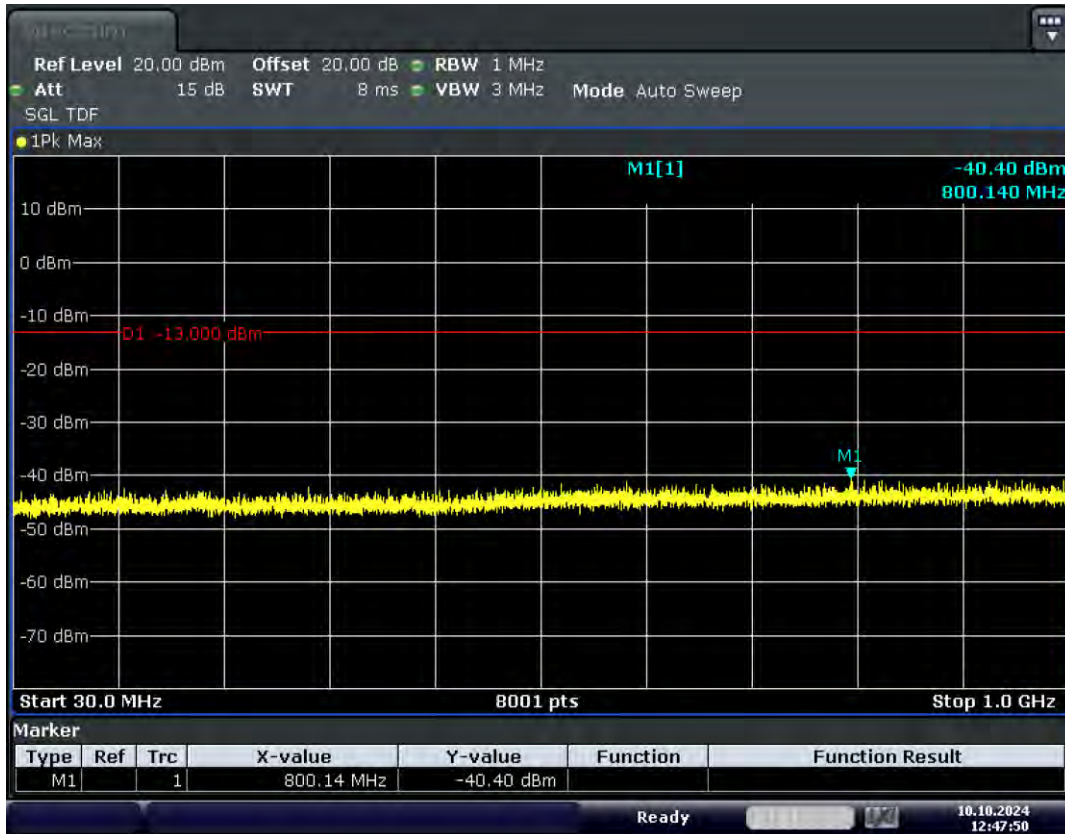

OB4-3-1732.5-QPSK-15#LOW@30MHz-1GHz@Pass