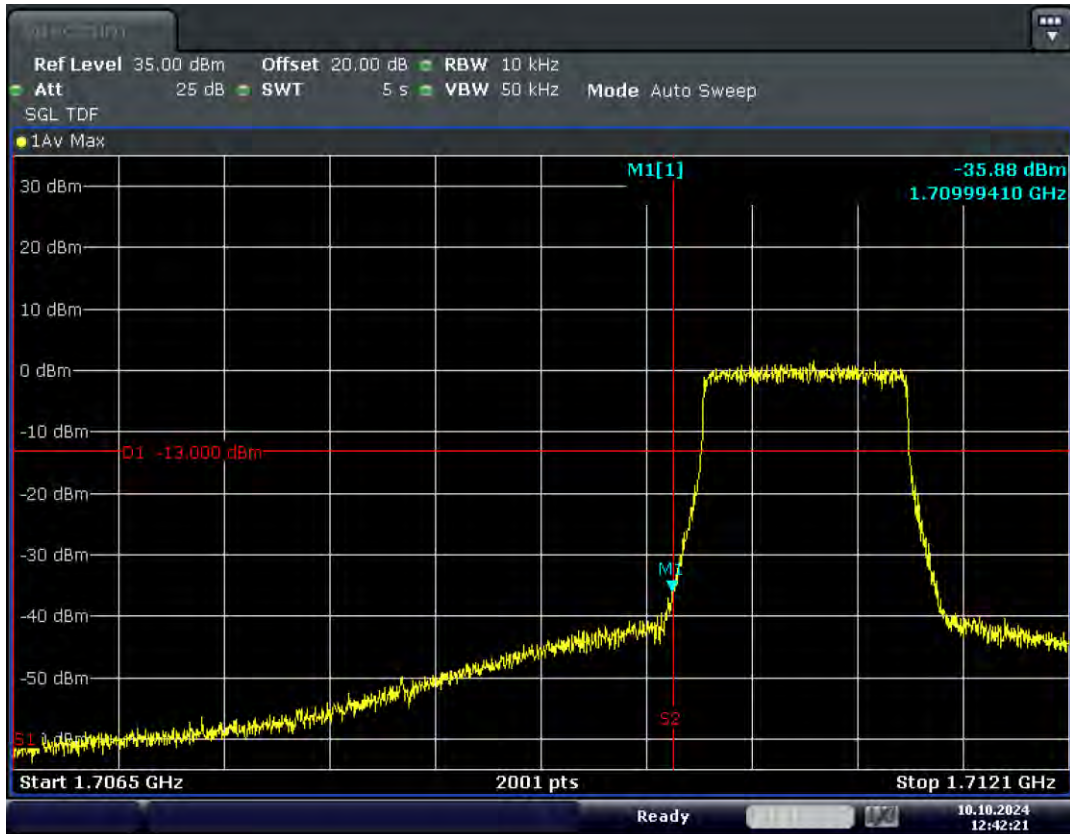

Band4-1.4-1710.7-16QAM-6#LOW@Pass