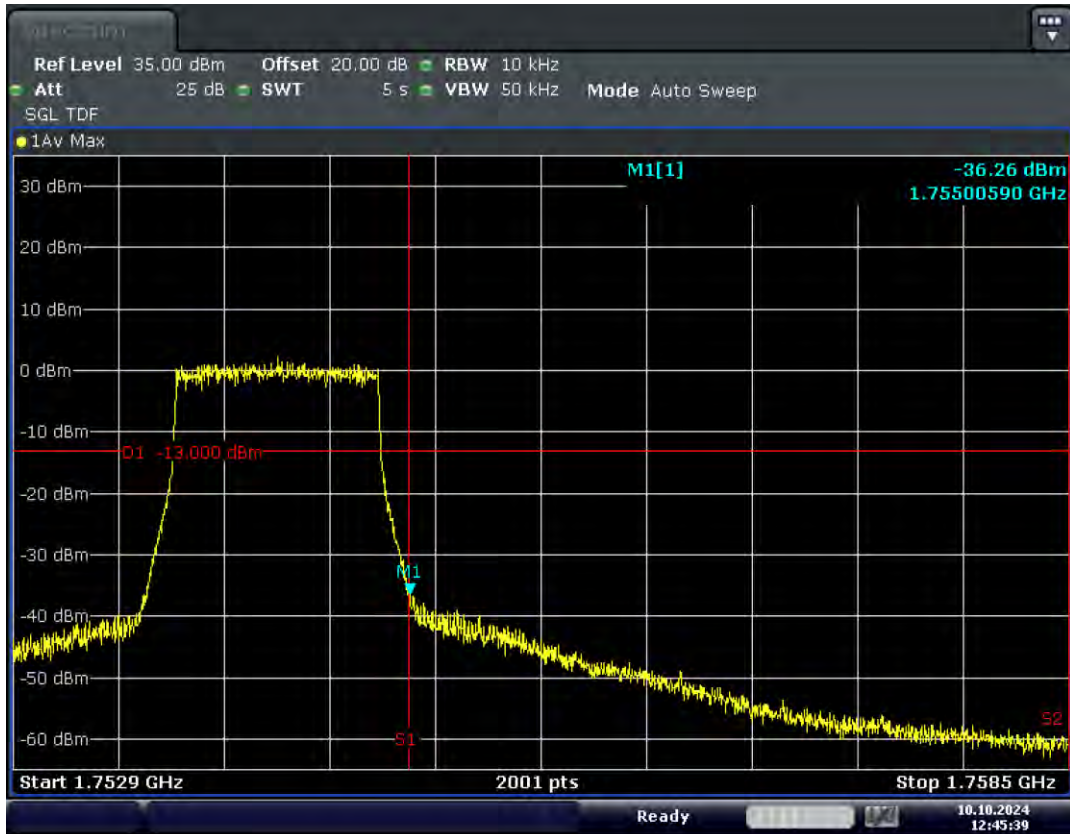

Band4-1.4-1754.3-16QAM-6#LOW@Pass