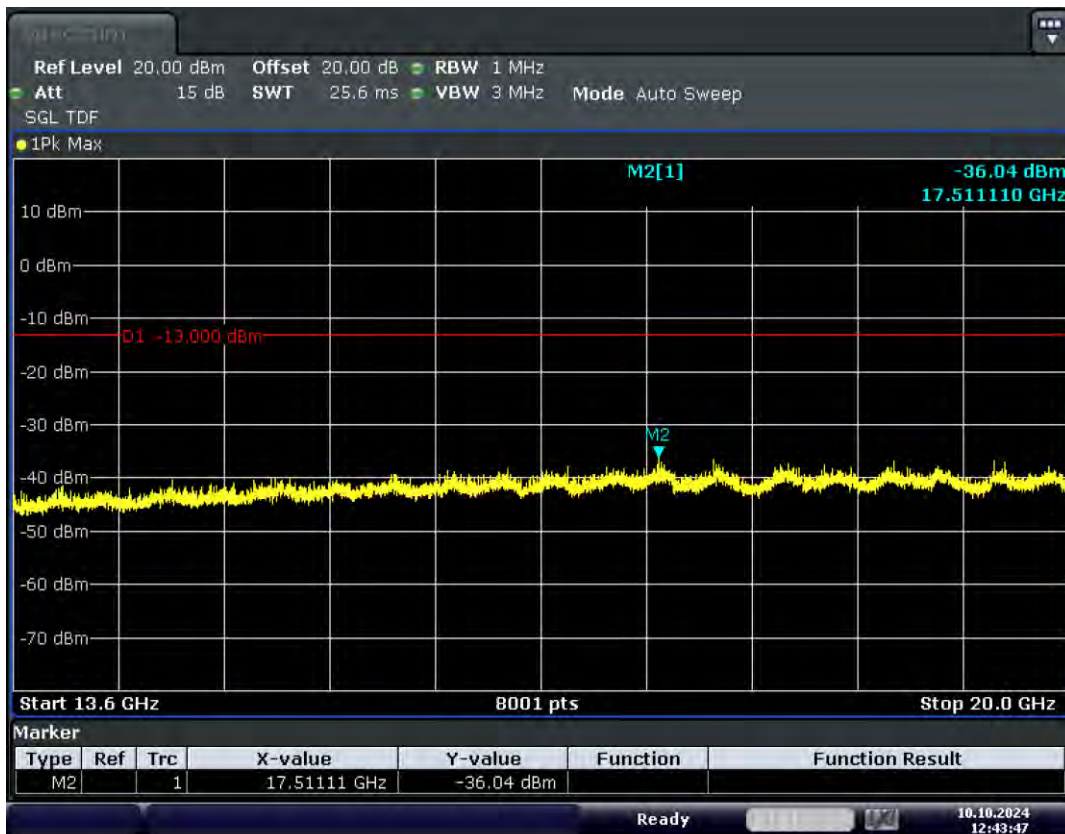

OB4-1.4-1732.5-QPSK-6#LOW@13.6GHz-20GHz@Pass