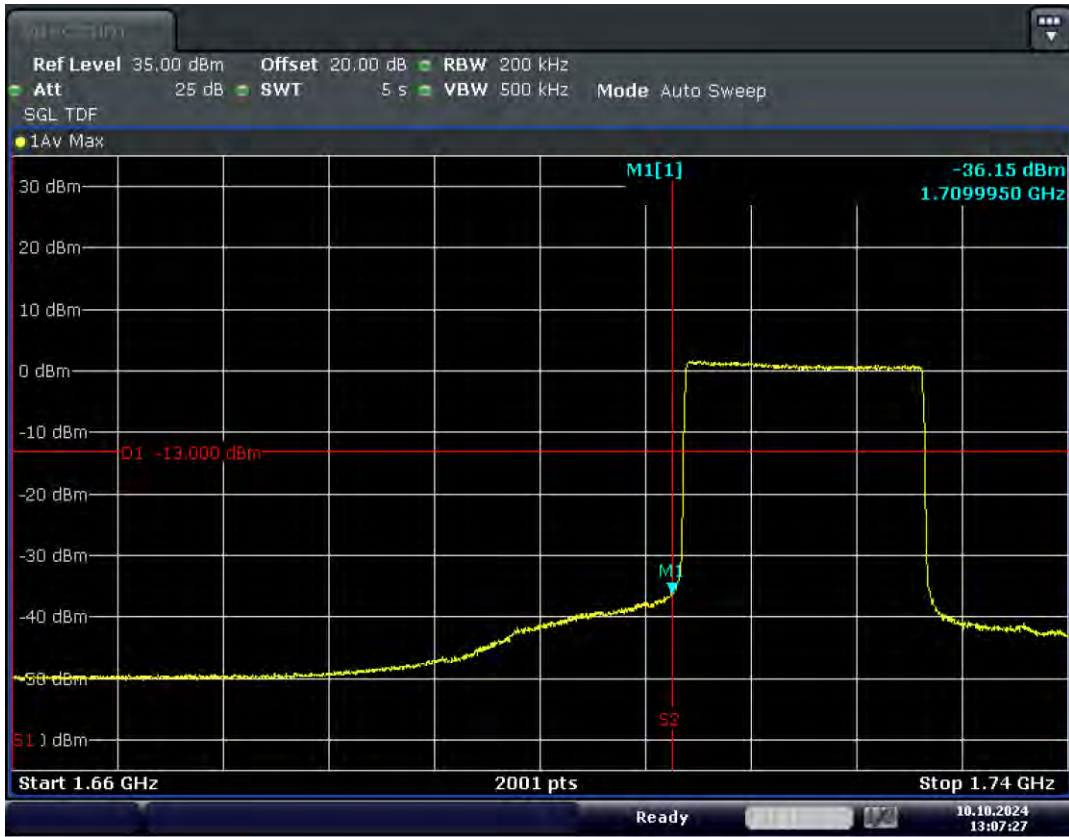

Band4-20-1720-QPSK-100#LOW@Pass