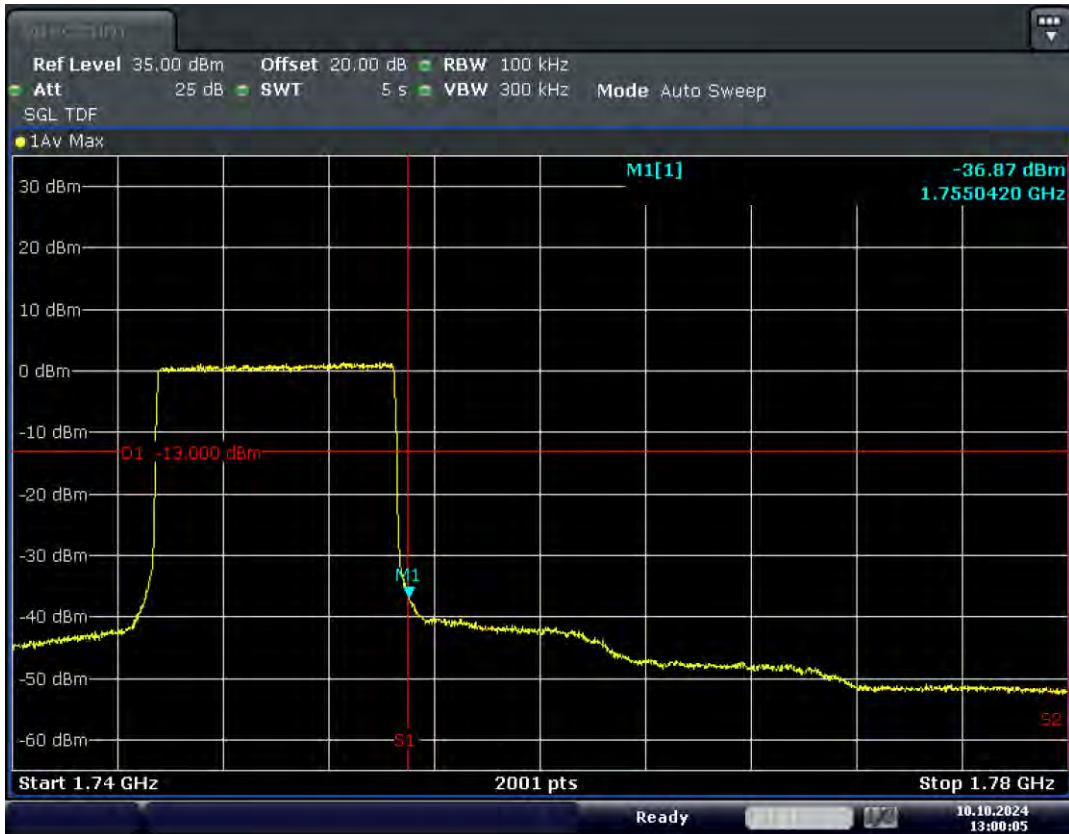

Band4-10-1750-QPSK-50#LOW@Pass