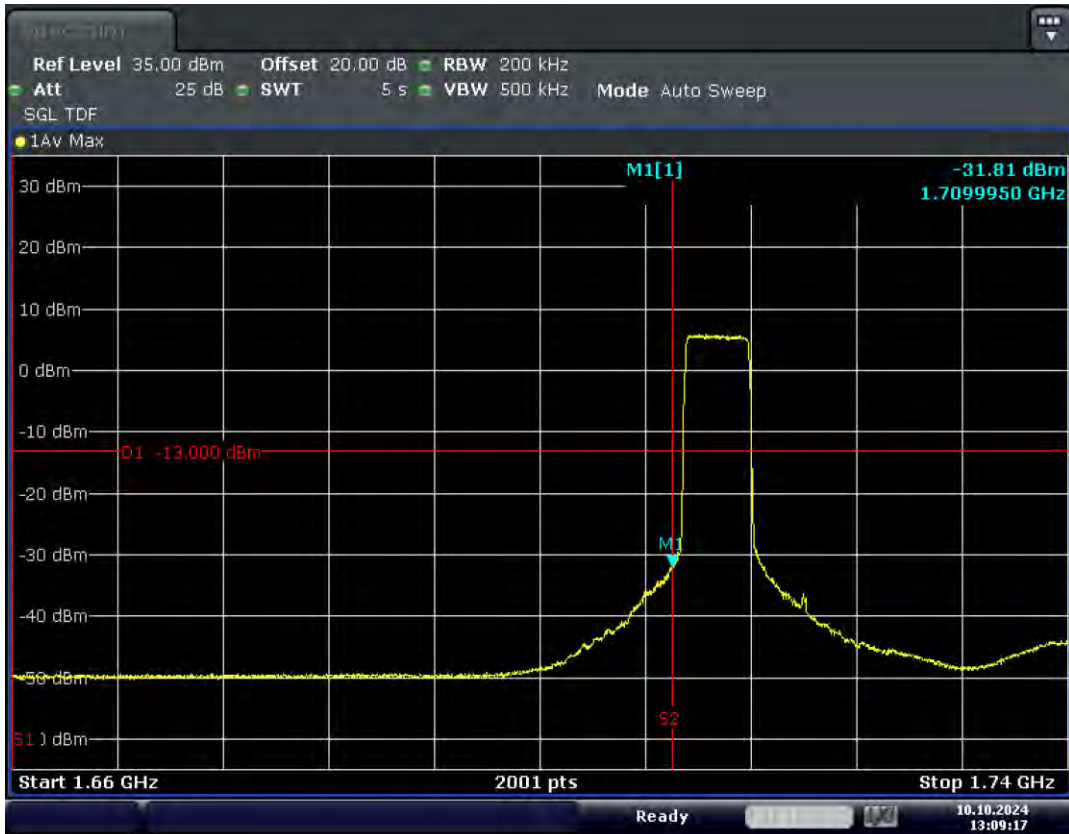

Band4-20-1720-16QAM-27#LOW@Pass