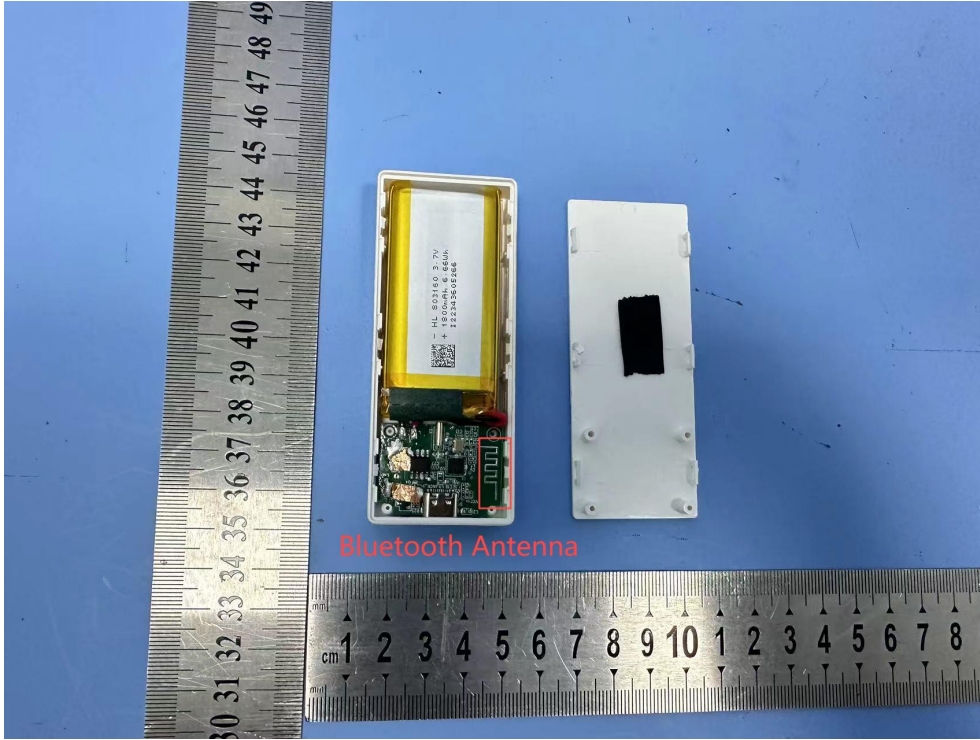

PHOTO GRAPHS OF EUT

FCC ID:2BK3N-SU600001

Internal Photos

Internal Photos

Internal Photos

Internal Photos