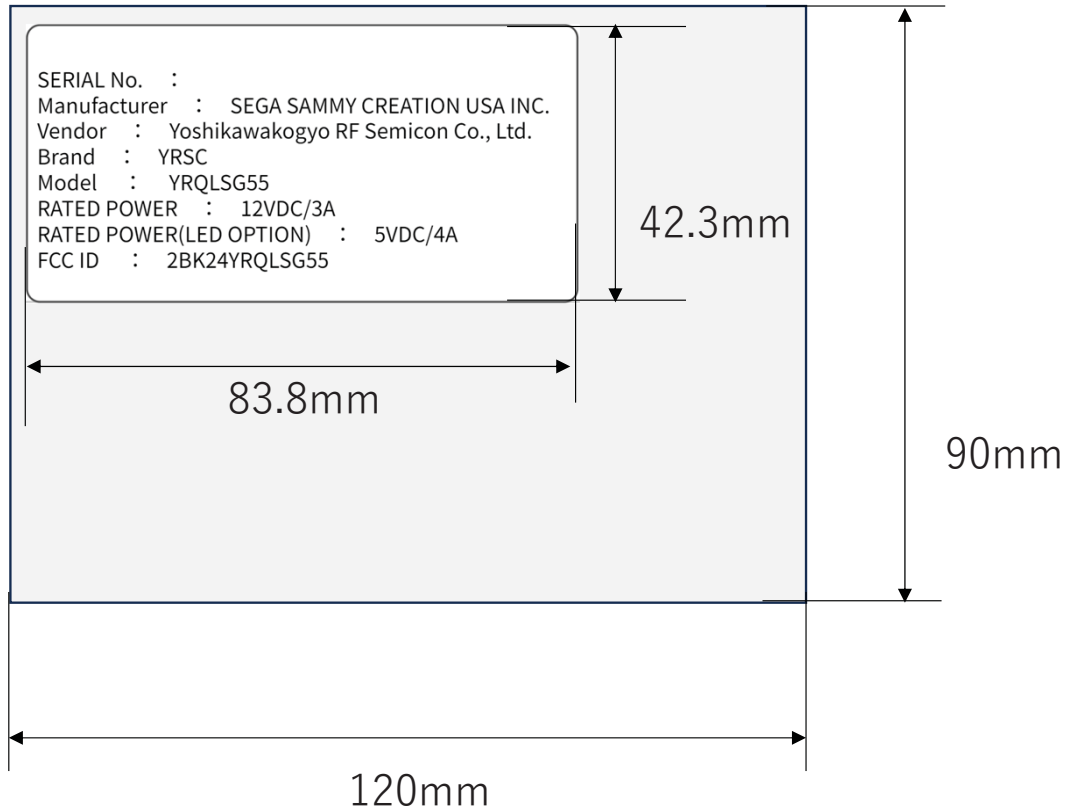

Label Attachment Point.

MODEL : YRQLSG55
FCC ID : 2BK24YRQLSG55

Attach the label to the nameplate

Label Details

- Font Size : 9pt
- Label Dimensions : 83.8mm × 42.3mm
- Nameplate dimensions : 120mm × 90mm

There is no need to worry about it peeling off as it can be attached to a flat nameplate and used at room temperature.