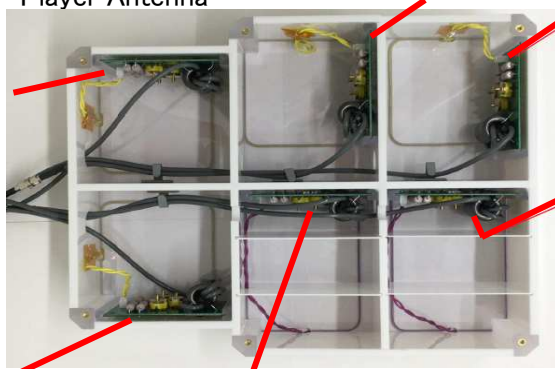

MODEL: YRQLSG55
FCC ID: 2BK24YRQLSG55

Internal photos
RW

12chRW Board

12chRW Board Bottom

RF IC

AFE Board

Player Antenna

AFE Board