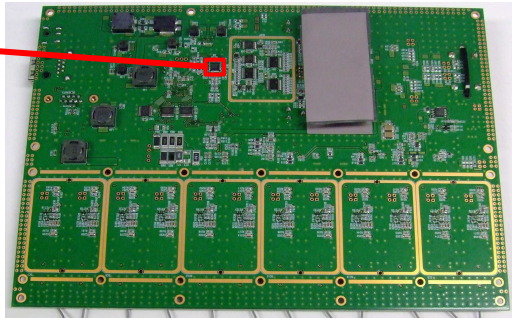

MODEL: YRQLSG55
FCC ID: 2BK24YRQLSG55

Internal photos
RW

12chRW Board

12chRW Board Bottom

RF IC

AFE Board

Player Antenna

AFE Board