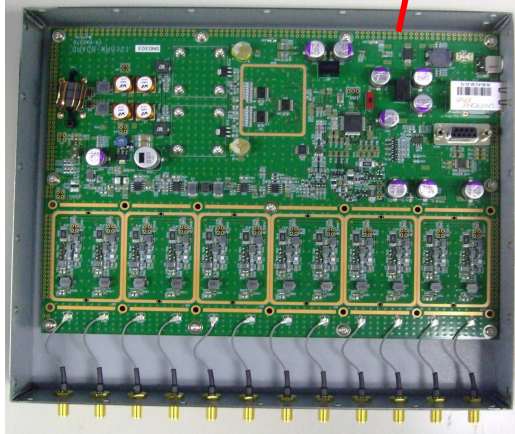

MODEL: YRQLSG55
FCC ID: 2BK24YRQLSG55

Internal photos
RW

12chRW Board

12chRW Board Bottom

RF IC

AFE Board

Player Antenna

AFE Board