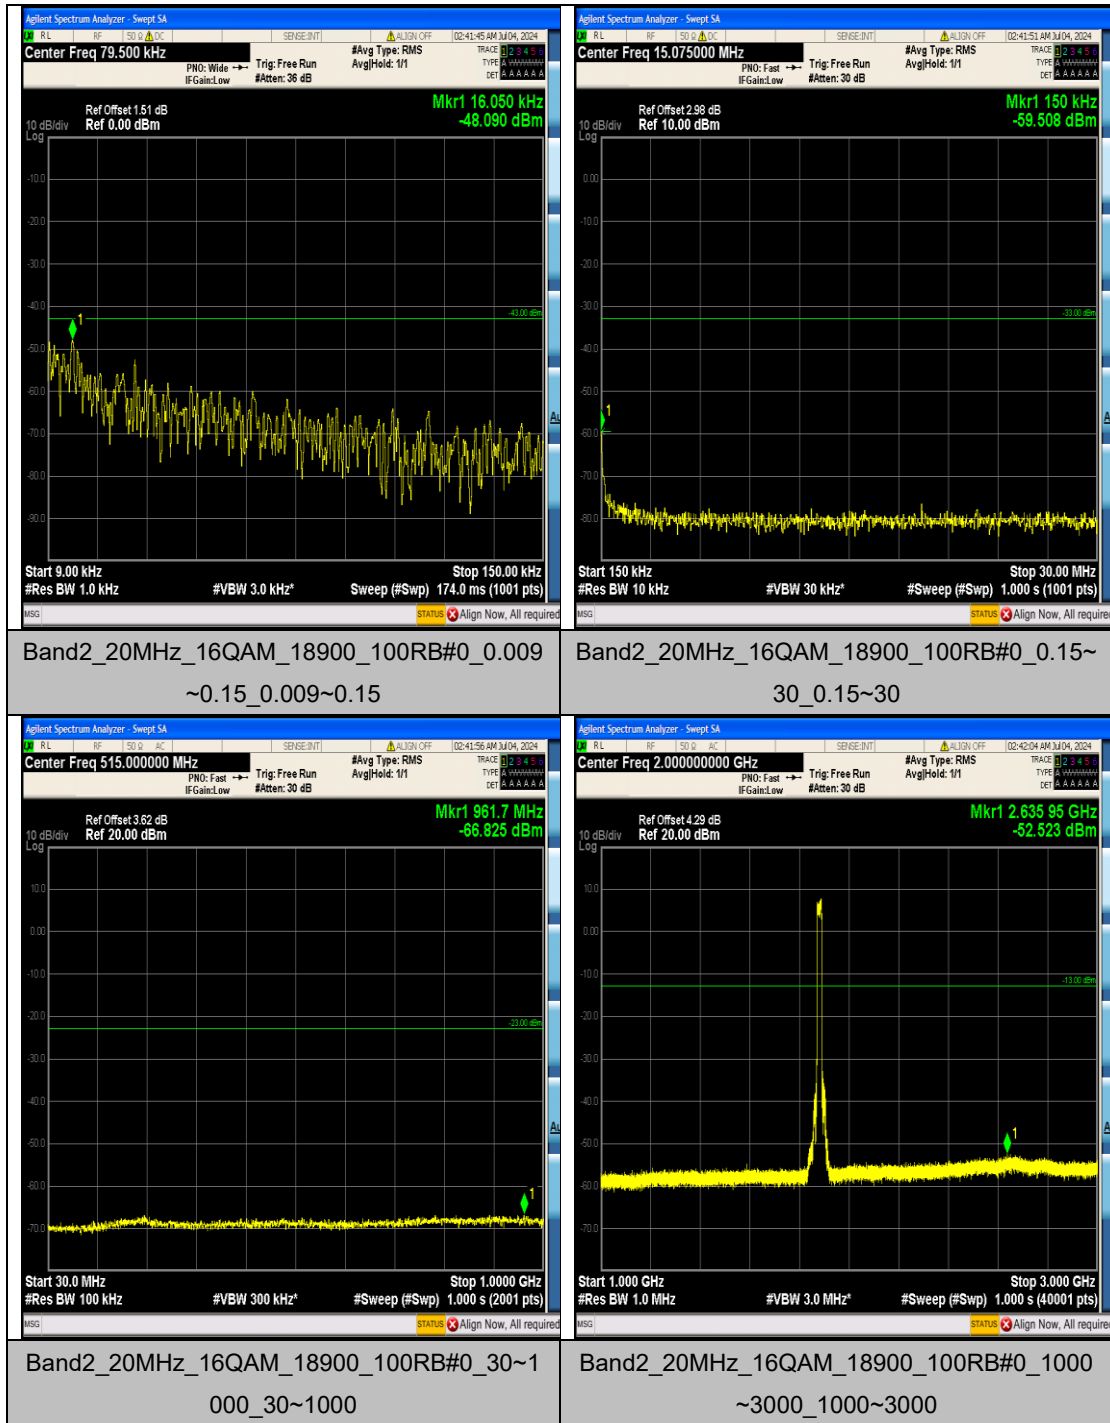

Band2_20MHz_QPSK_18700_100RB#0_0.009~0.15_0.009~0.15

Band2_20MHz_QPSK_18700_100RB#0_0.15~30_0.15~30

Band2_20MHz_QPSK_18700_100RB#0_30~1000_30~1000

Band2_20MHz_QPSK_18700_100RB#0_1000~3000_1000~3000

Appendix F: Frequency Stability