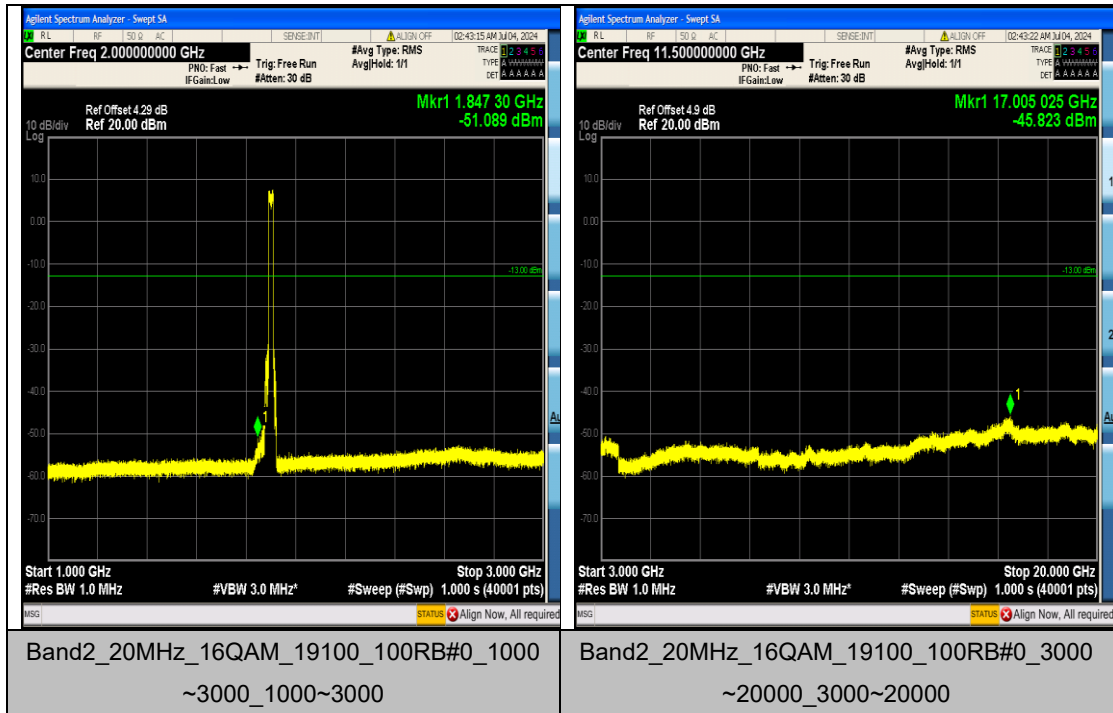

Band2_20MHz_QPSK_18700_100RB#0_0.009~0.15_0.009~0.15

Band2_20MHz_QPSK_18700_100RB#0_0.15~30_0.15~30

Band2_20MHz_QPSK_18700_100RB#0_30~1000_30~1000

Band2_20MHz_QPSK_18700_100RB#0_1000~3000_1000~3000

Appendix F: Frequency Stability