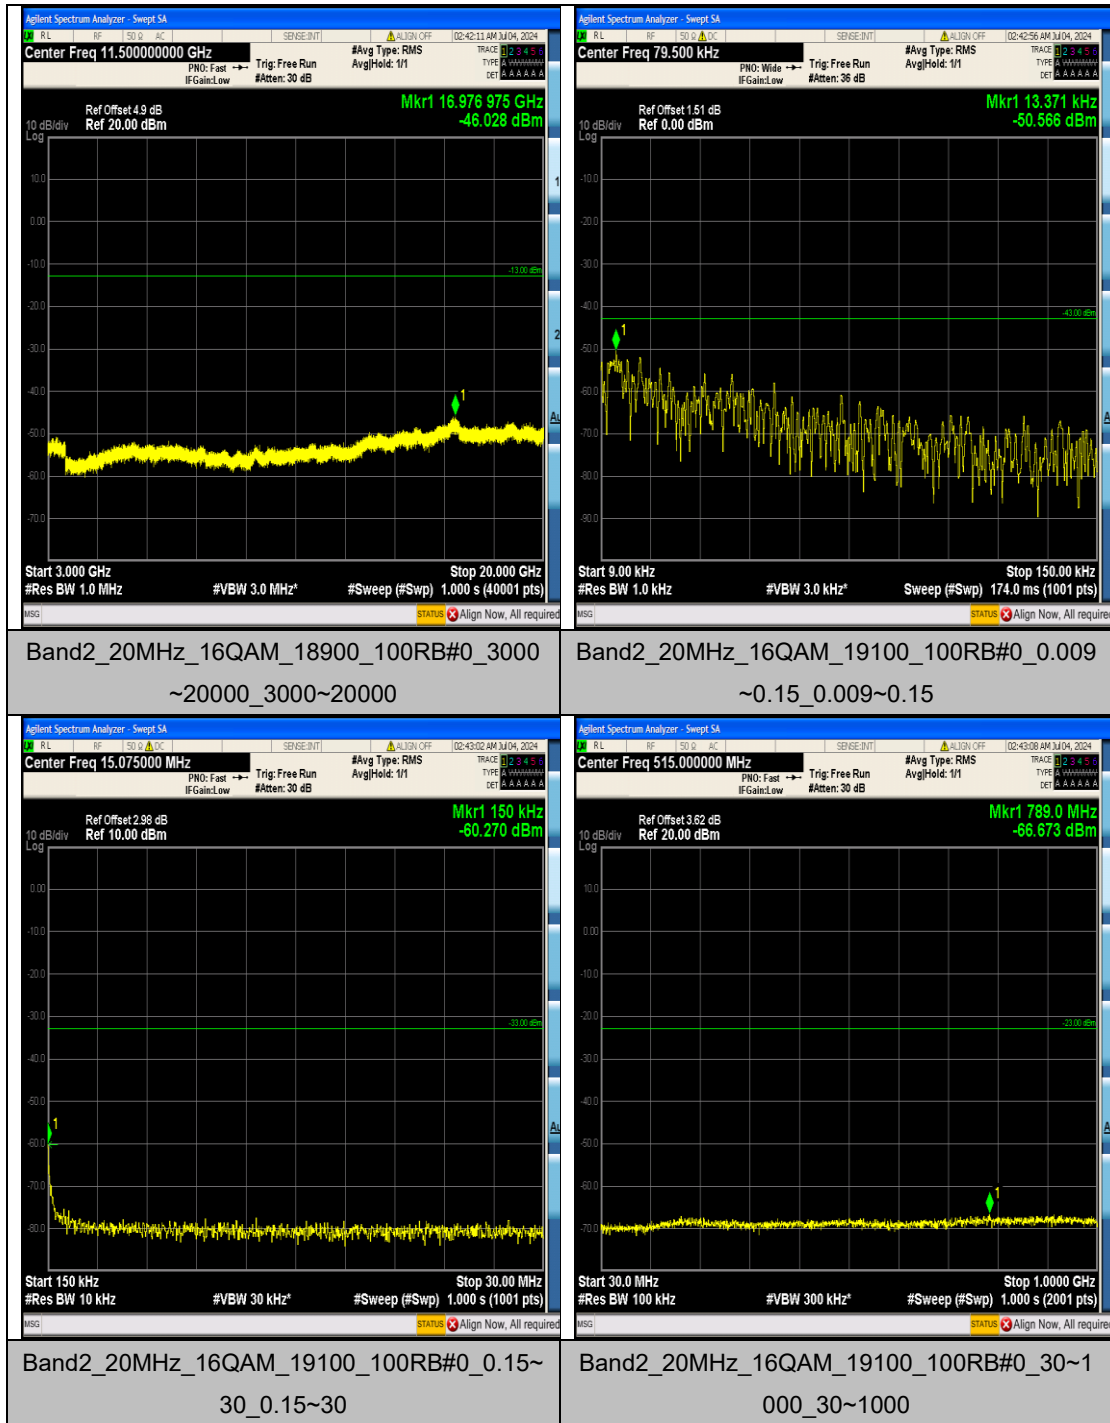

Band2_20MHz_QPSK_18700_100RB#0_0.009~0.15_0.009~0.15

Band2_20MHz_QPSK_18700_100RB#0_0.15~30_0.15~30

Band2_20MHz_QPSK_18700_100RB#0_30~1000_30~1000

Band2_20MHz_QPSK_18700_100RB#0_1000~3000_1000~3000

Appendix F: Frequency Stability