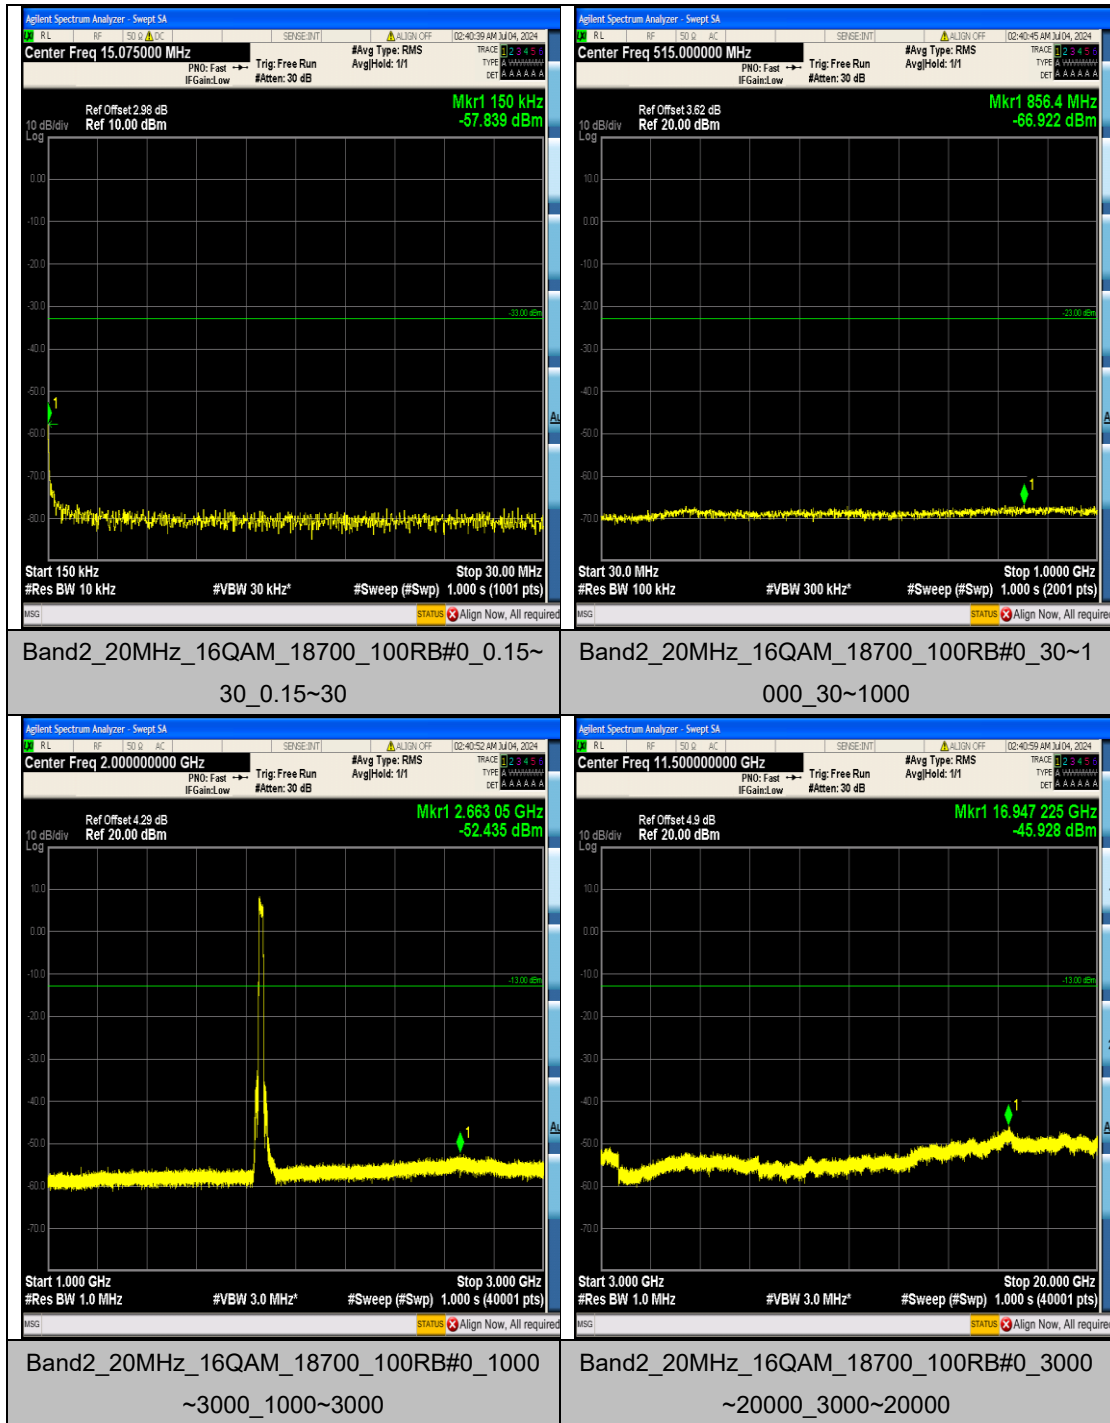

Band2_20MHz_QPSK_18700_100RB#0_0.009~0.15_0.009~0.15

Band2_20MHz_QPSK_18700_100RB#0_0.15~30_0.15~30

Band2_20MHz_QPSK_18700_100RB#0_30~1000_30~1000

Band2_20MHz_QPSK_18700_100RB#0_1000~3000_1000~3000

Appendix F: Frequency Stability