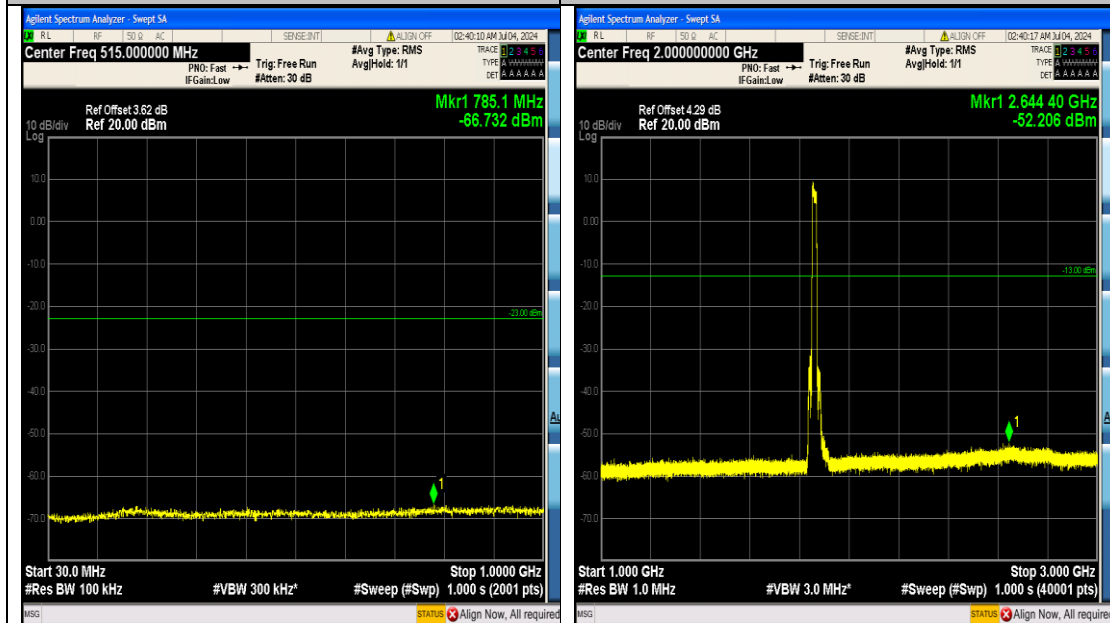

Band2_20MHz_QPSK_18700_100RB#0_0.009~0.15_0.009~0.15

Band2_20MHz_QPSK_18700_100RB#0_0.15~30_0.15~30

Band2_20MHz_QPSK_18700_100RB#0_30~1000_30~1000

Band2_20MHz_QPSK_18700_100RB#0_1000~3000_1000~3000

Appendix F: Frequency Stability