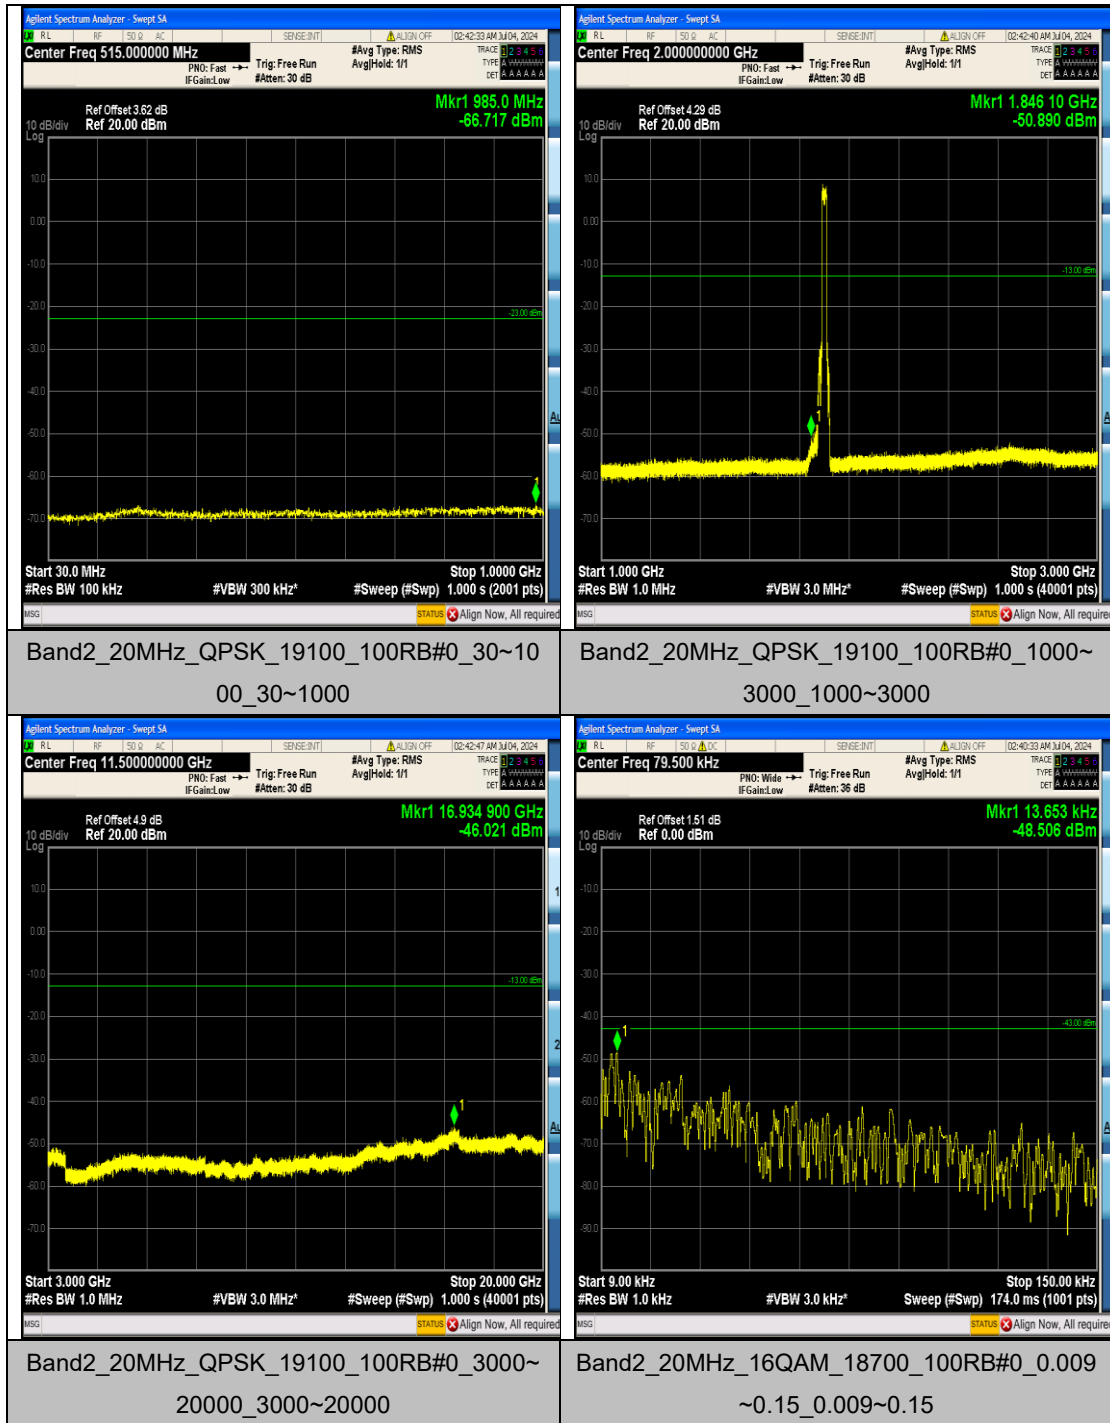

Band2_20MHz_QPSK_18700_100RB#0_0.009~0.15_0.009~0.15

Band2_20MHz_QPSK_18700_100RB#0_0.15~30_0.15~30

Band2_20MHz_QPSK_18700_100RB#0_30~1000_30~1000

Band2_20MHz_QPSK_18700_100RB#0_1000~3000_1000~3000

Appendix F: Frequency Stability