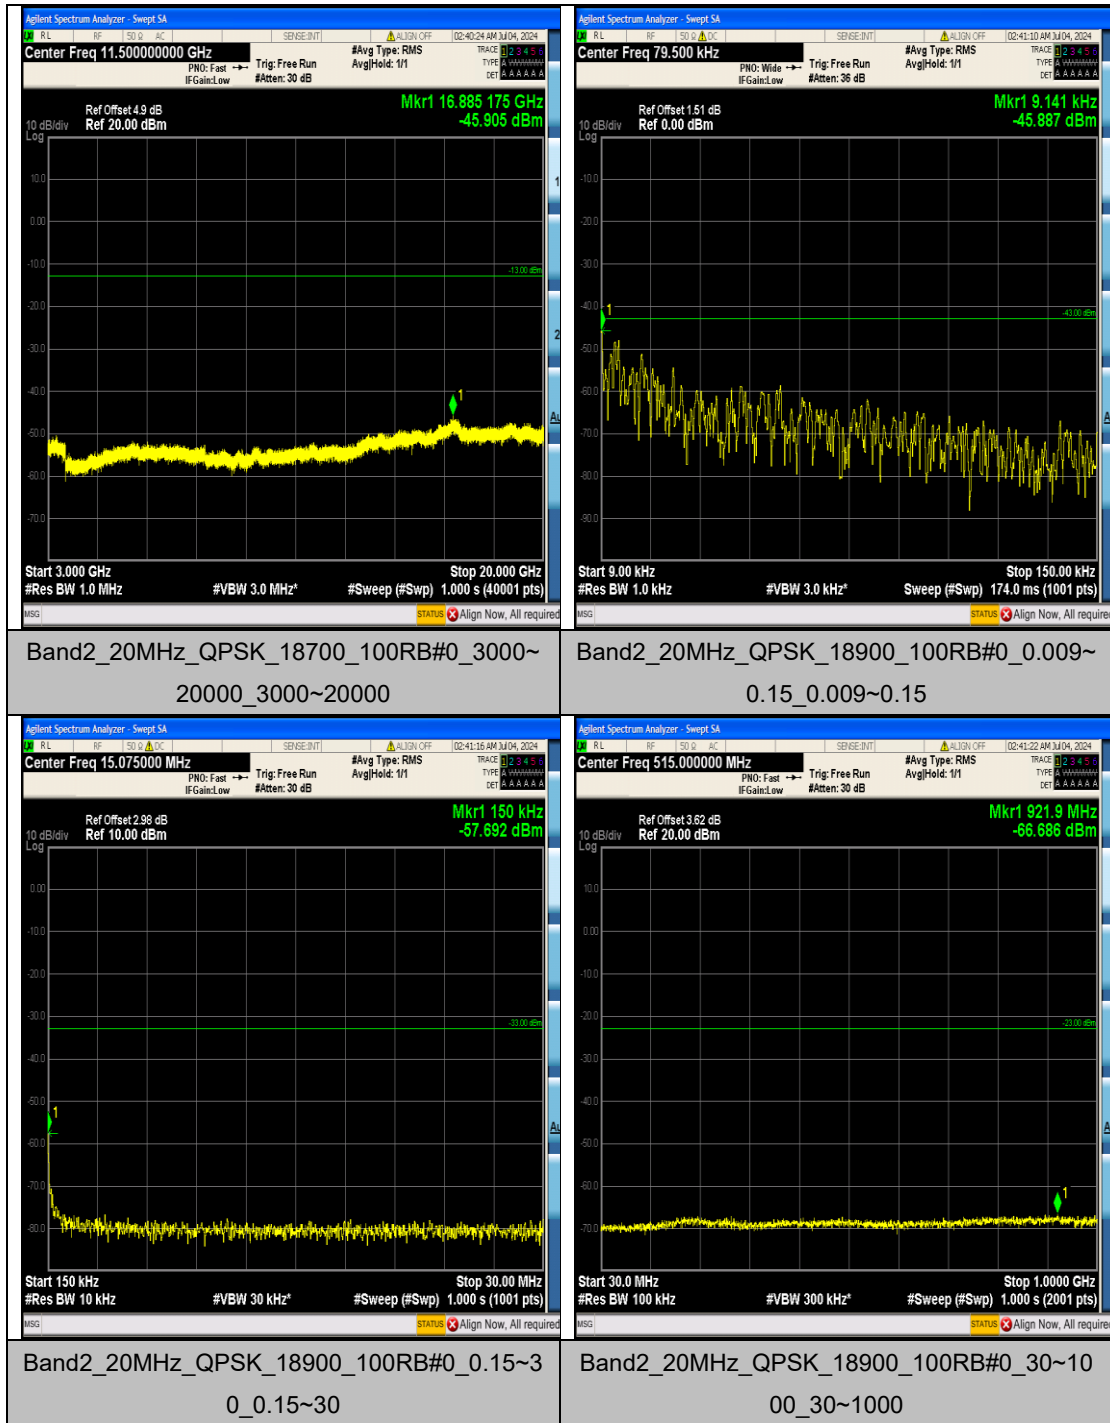

Band2_20MHz_QPSK_18700_100RB#0_0.009~0.15_0.009~0.15

Band2_20MHz_QPSK_18700_100RB#0_0.15~30_0.15~30

Band2_20MHz_QPSK_18700_100RB#0_30~1000_30~1000

Band2_20MHz_QPSK_18700_100RB#0_1000~3000_1000~3000

Appendix F: Frequency Stability