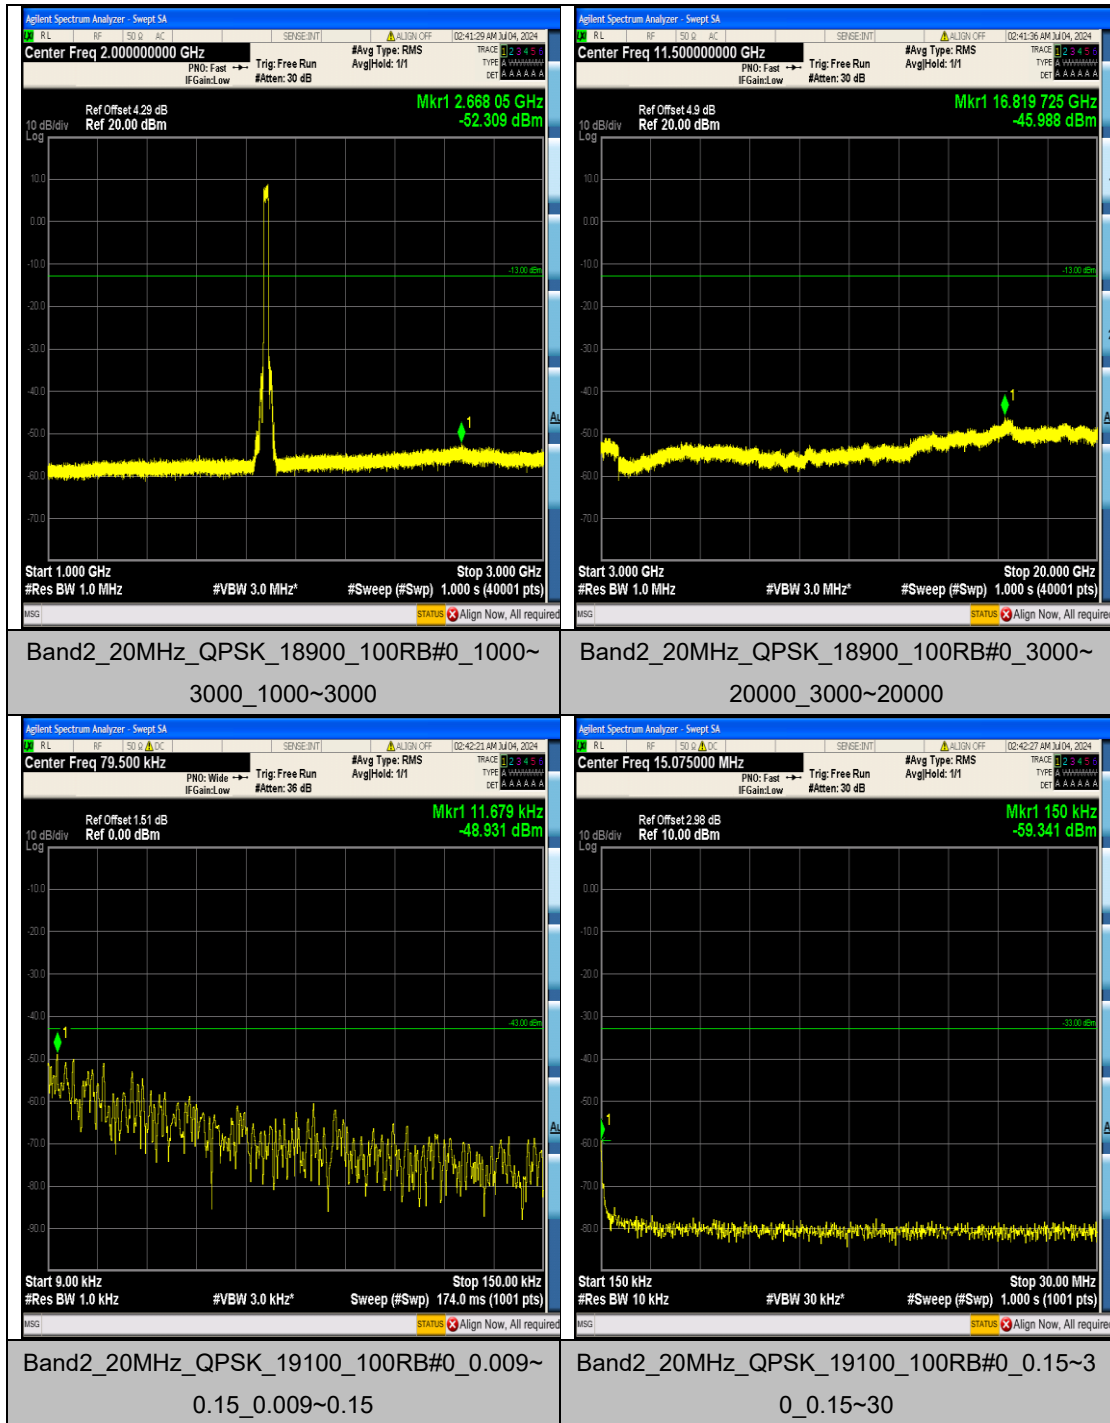

Band2_20MHz_QPSK_18700_100RB#0_0.009~0.15_0.009~0.15

Band2_20MHz_QPSK_18700_100RB#0_0.15~30_0.15~30

Band2_20MHz_QPSK_18700_100RB#0_30~1000_30~1000

Band2_20MHz_QPSK_18700_100RB#0_1000~3000_1000~3000

Appendix F: Frequency Stability