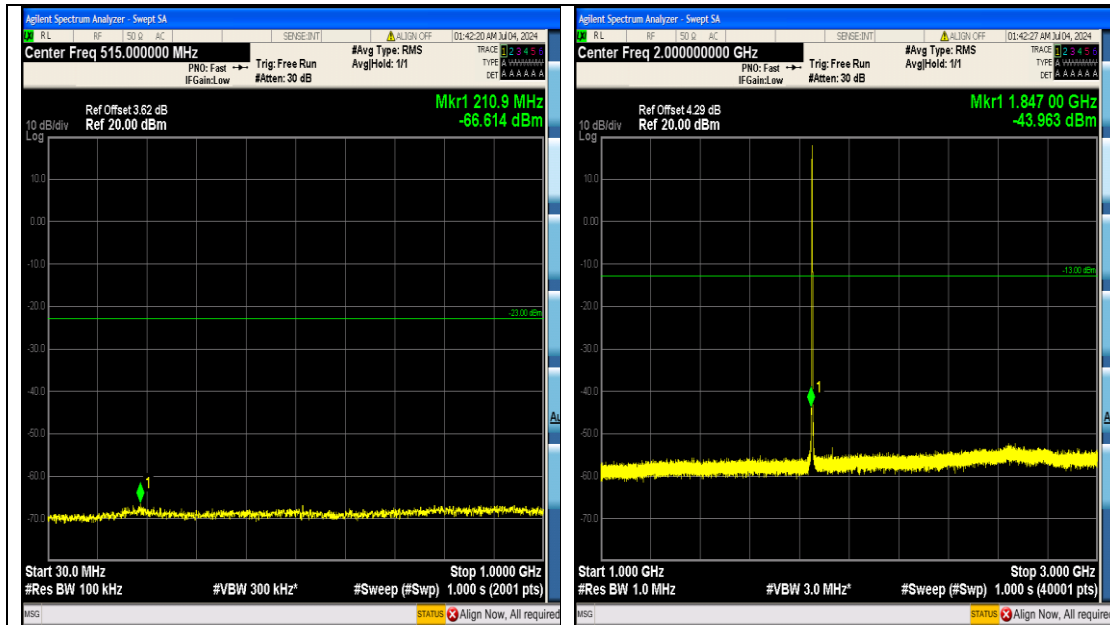

Band2_1.4MHz_QPSK_18607_6RB#0_30~1000_30~1000

Band2_1.4MHz_QPSK_18607_6RB#0_1000~3000_00_1000~3000