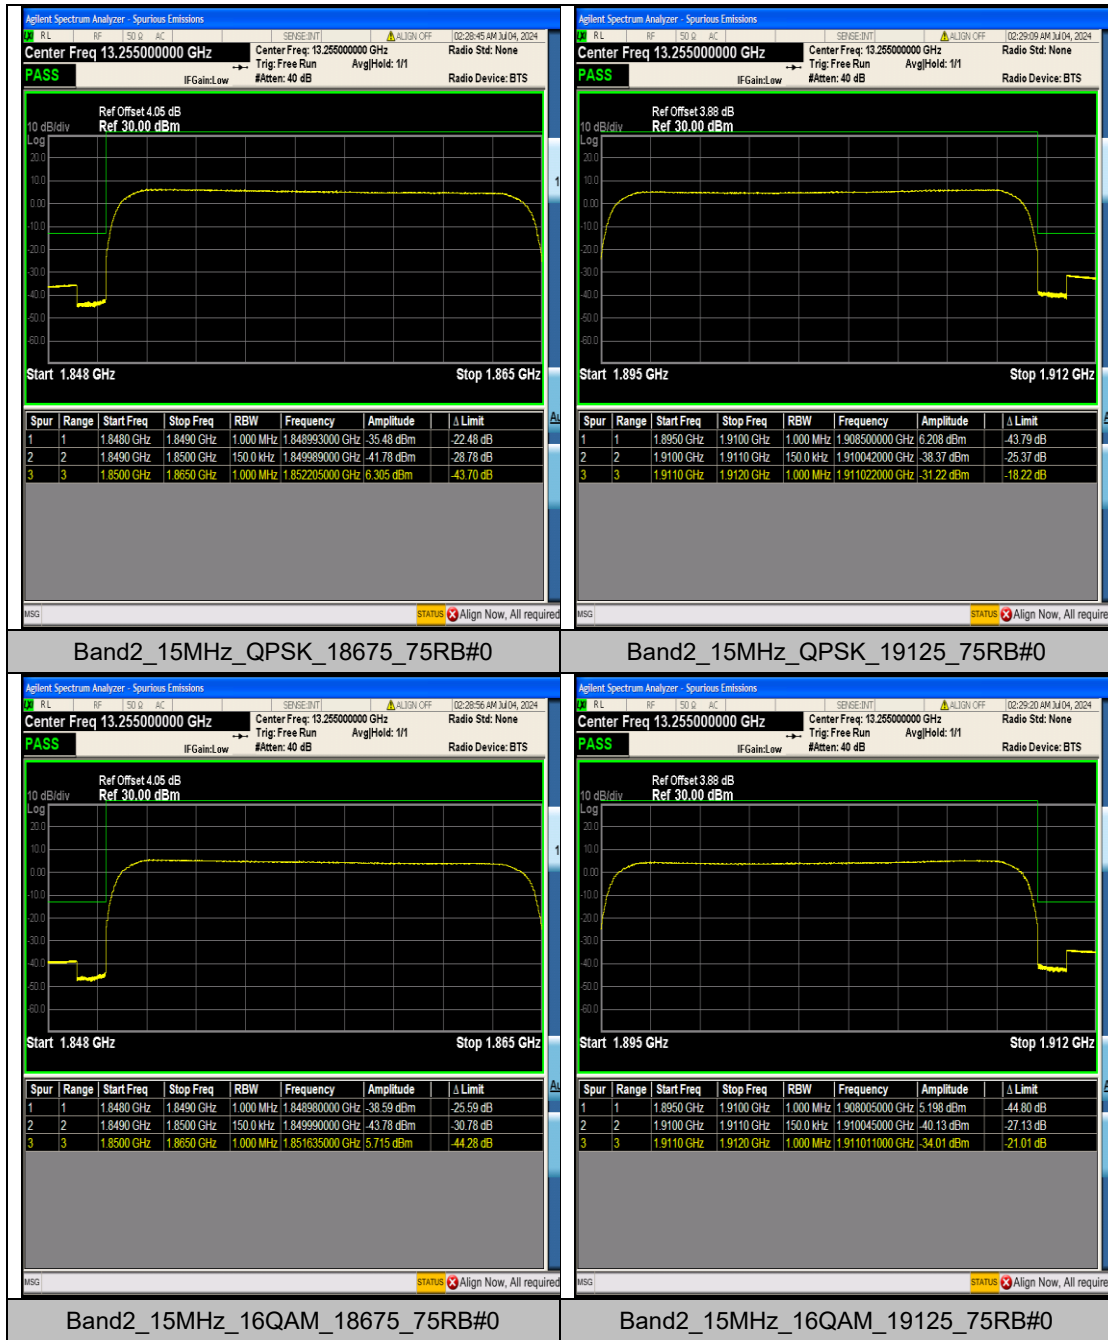

Band2\_10MHz\_QPSK\_18650\_50RB#0

Band2\_10MHz\_QPSK\_19150\_50RB#0

Band2\_10MHz\_16QAM\_18650\_50RB#0

Band2\_10MHz\_16QAM\_19150\_50RB#0

## Appendix E: Conducted Spurious Emission