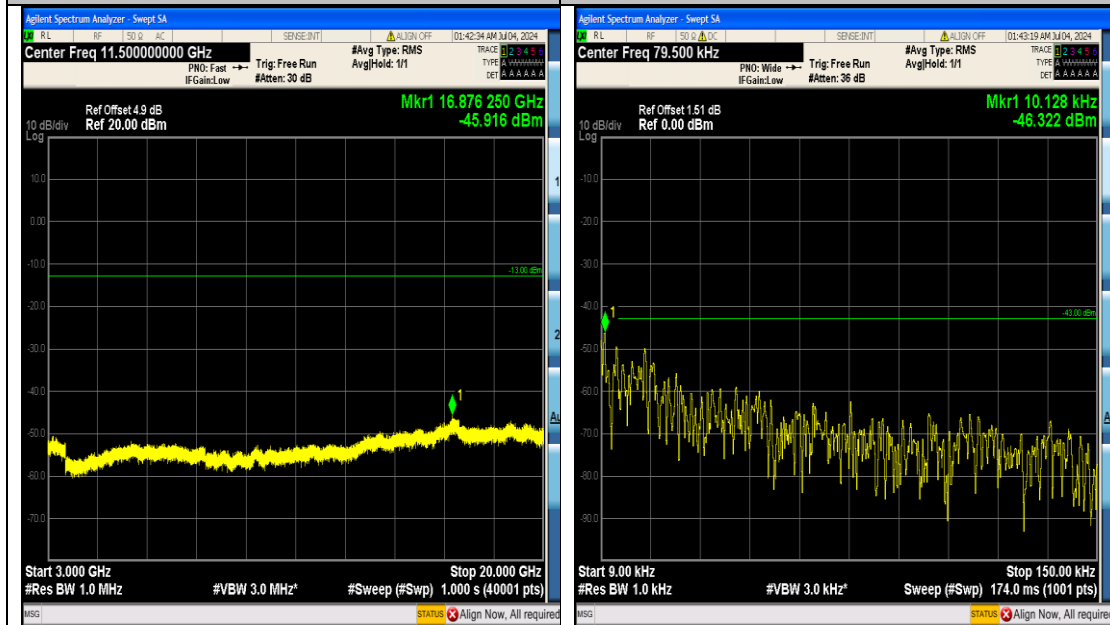

Band2_1.4MHz_QPSK_18607_6RB#0_3000~20000_000_3000~20000

Band2_1.4MHz_QPSK_18900_6RB#0_0.009~0.15_15_0.009~0.15