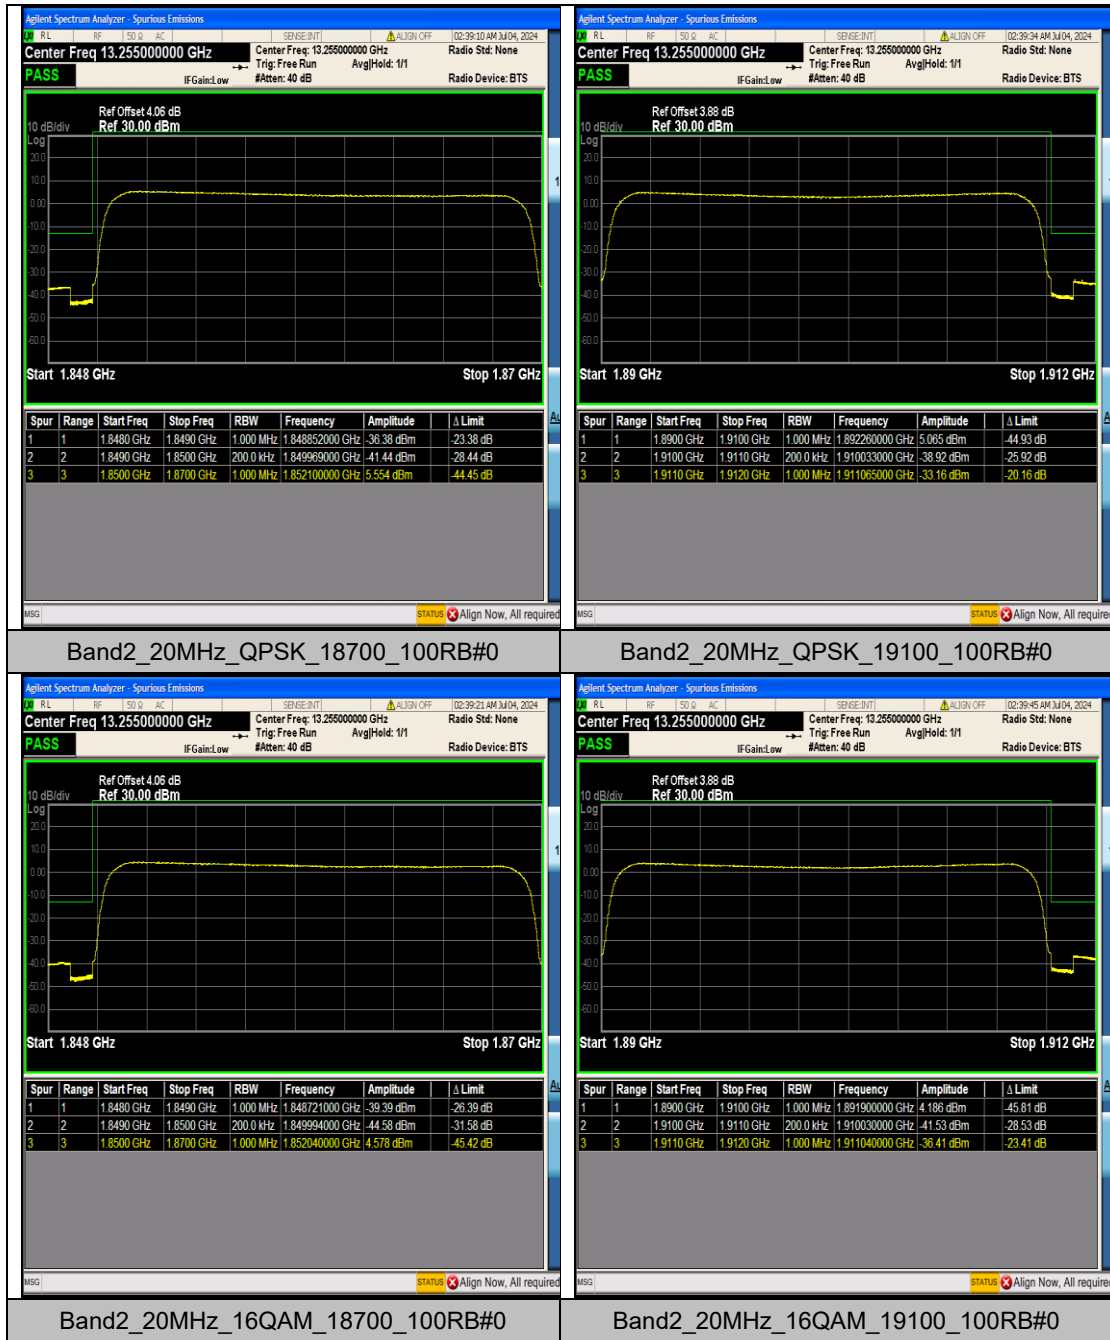

Band2\_10MHz\_QPSK\_18650\_50RB#0

Band2\_10MHz\_QPSK\_19150\_50RB#0

Band2\_10MHz\_16QAM\_18650\_50RB#0

Band2\_10MHz\_16QAM\_19150\_50RB#0

## Appendix E: Conducted Spurious Emission