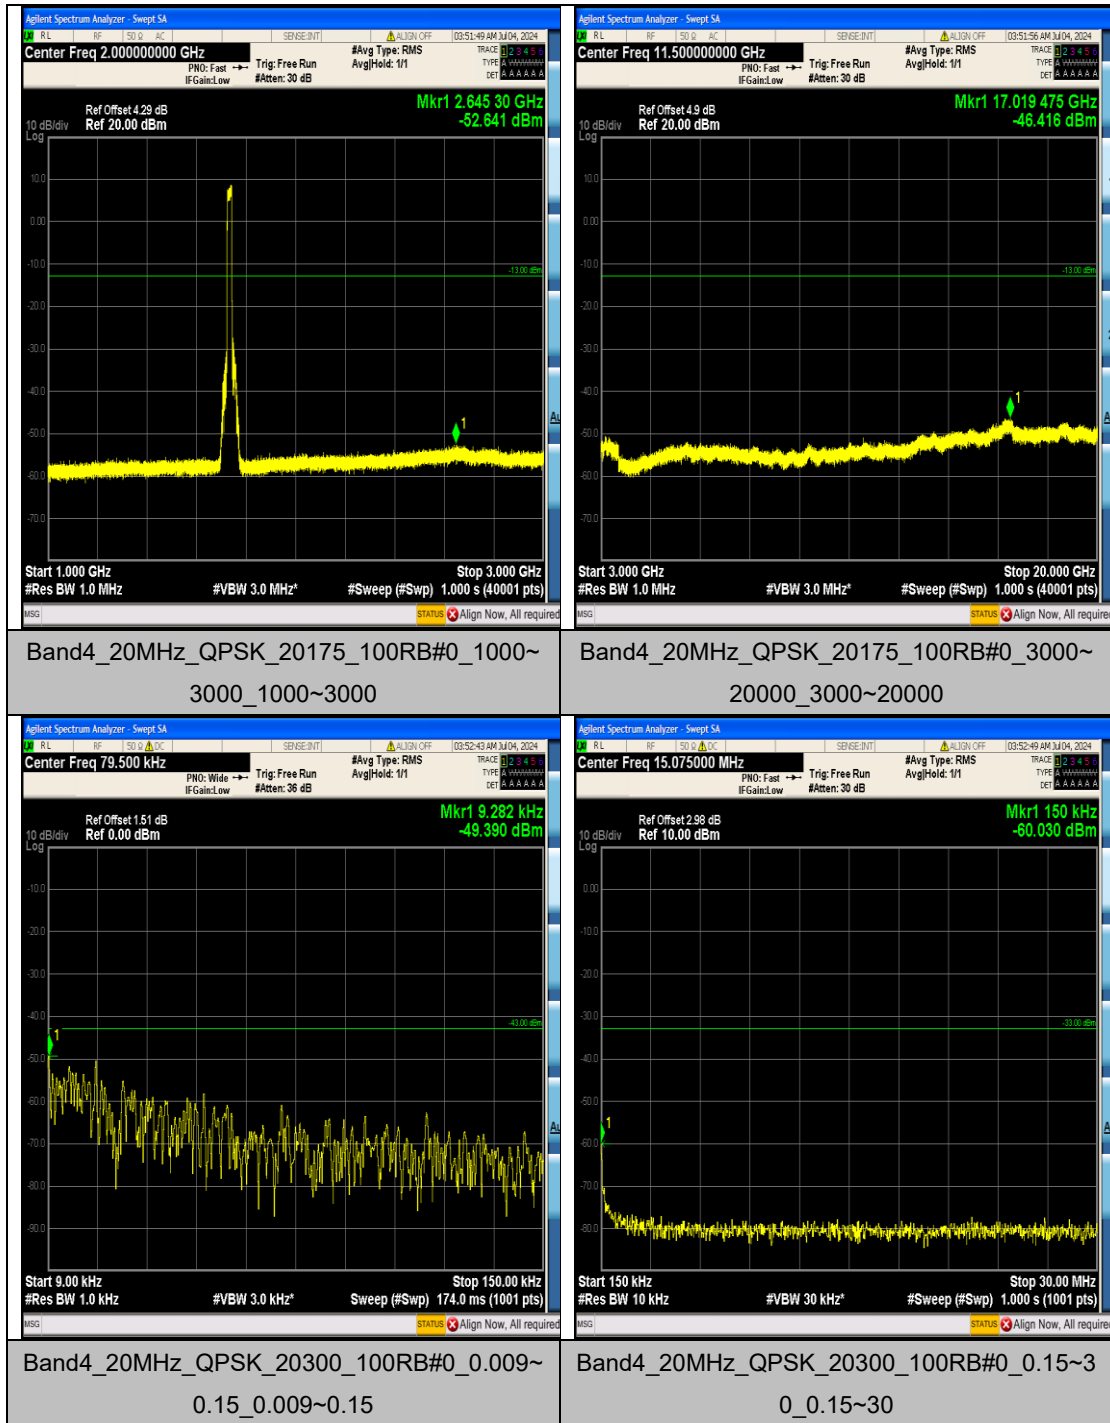

Band4_15MHz_QPSK_20325_75RB#0_3000~20000_3000~20000

Band4_15MHz_16QAM_20025_75RB#0_0.009~0.15_0.009~0.15

Band4_15MHz_16QAM_20025_75RB#0_0.15~30_0.15~30

Band4_15MHz_16QAM_20025_75RB#0_30~1000_30~1000

Band4_20MHz_16QAM_20175_100RB#0_3000
 ~20000_3000~20000