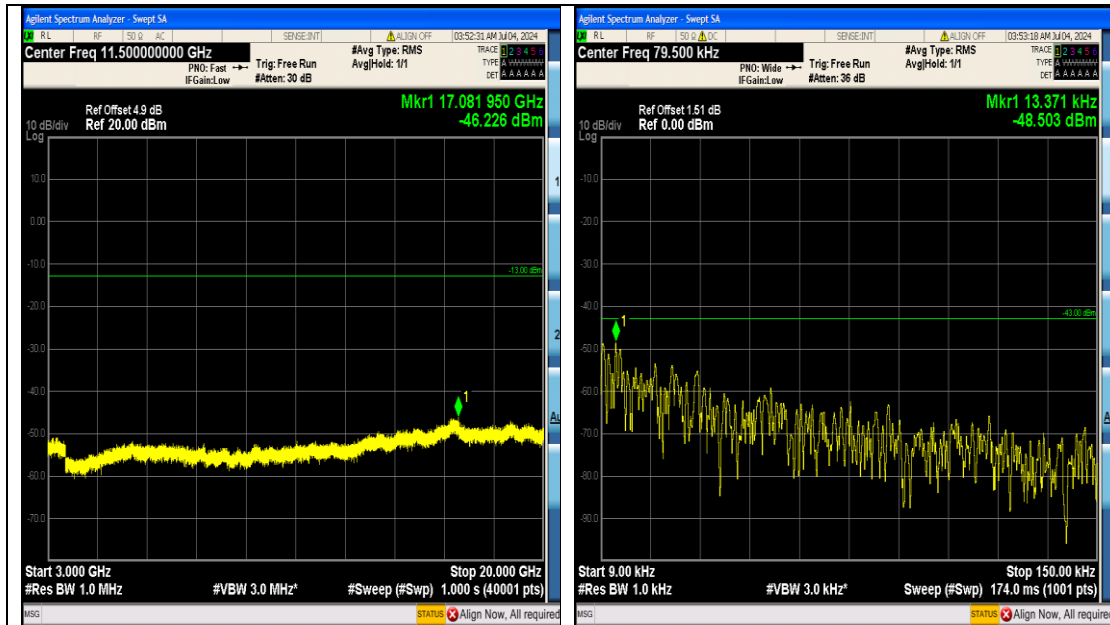

Band4_15MHz_QPSK_20325_75RB#0_3000~20000_3000~20000

Band4_15MHz_16QAM_20025_75RB#0_0.009~0.15_0.009~0.15

Band4_15MHz_16QAM_20025_75RB#0_0.15~30_0.15~30

Band4_15MHz_16QAM_20025_75RB#0_30~1000_30~1000

Band4_20MHz_16QAM_20175_100RB#0_3000
 ~20000_3000~20000