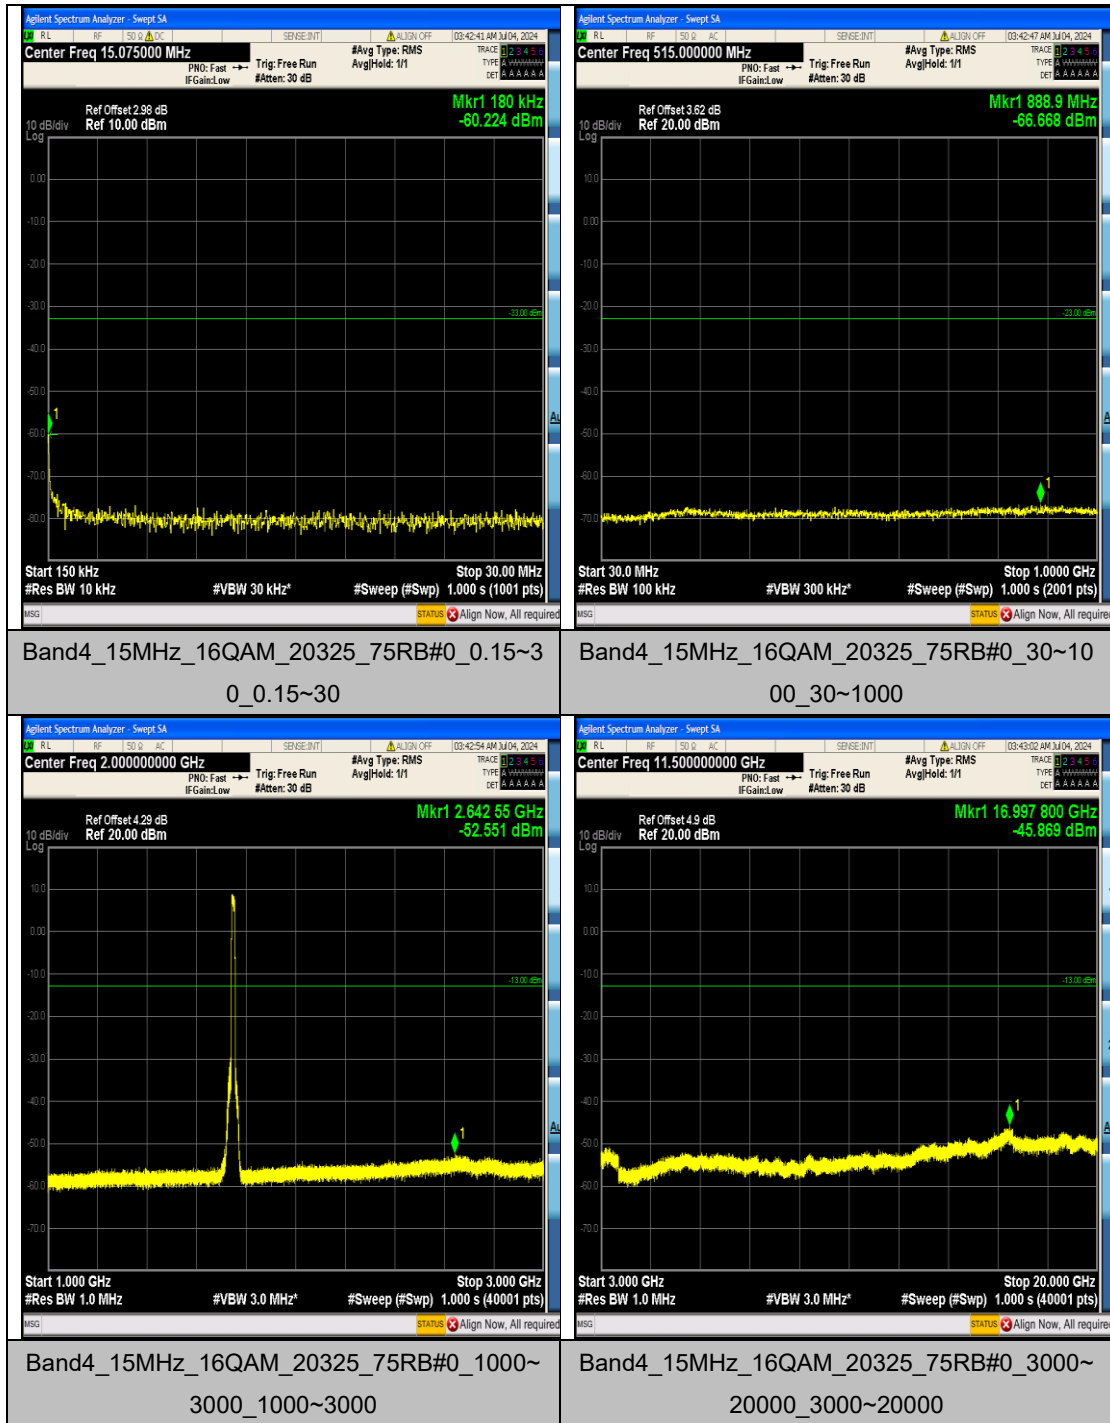

Band4_15MHz_QPSK_20325_75RB#0_3000~20000_3000~20000

Band4_15MHz_16QAM_20025_75RB#0_0.009~0.15_0.009~0.15

Band4_15MHz_16QAM_20025_75RB#0_0.15~30_0.15~30

Band4_15MHz_16QAM_20025_75RB#0_30~1000_30~1000

Band4_20MHz_16QAM_20175_100RB#0_3000
 ~20000_3000~20000