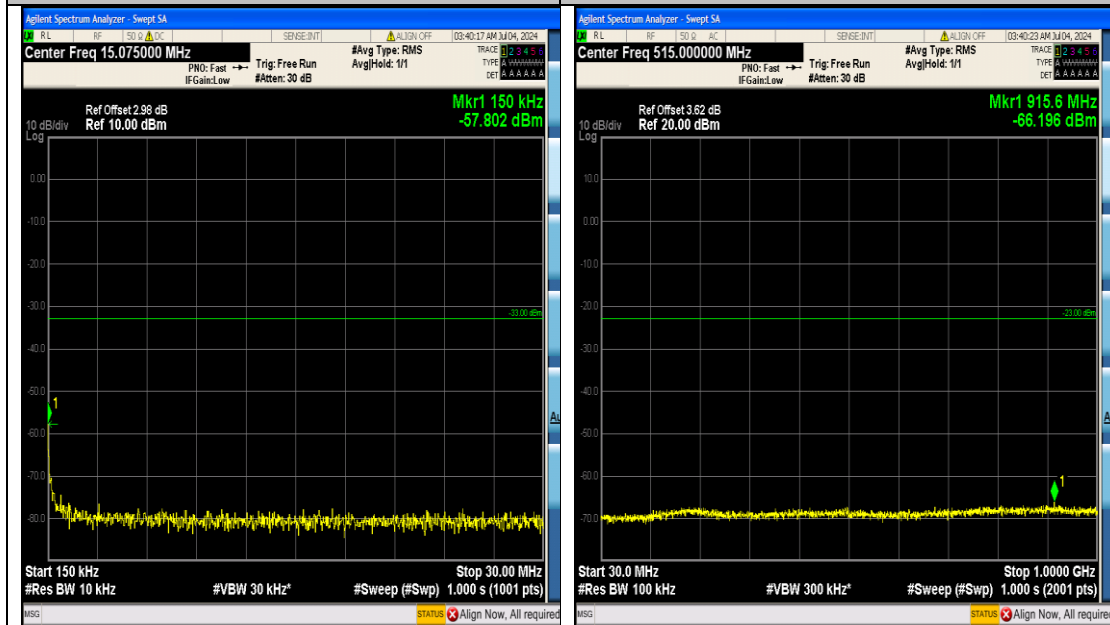

Band4_15MHz_QPSK_20325_75RB#0_3000~20000_3000~20000

Band4_15MHz_16QAM_20025_75RB#0_0.009~0.15_0.009~0.15

Band4_15MHz_16QAM_20025_75RB#0_0.15~30_0.15~30

Band4_15MHz_16QAM_20025_75RB#0_30~1000_30~1000

Band4_20MHz_16QAM_20175_100RB#0_3000
 ~20000_3000~20000