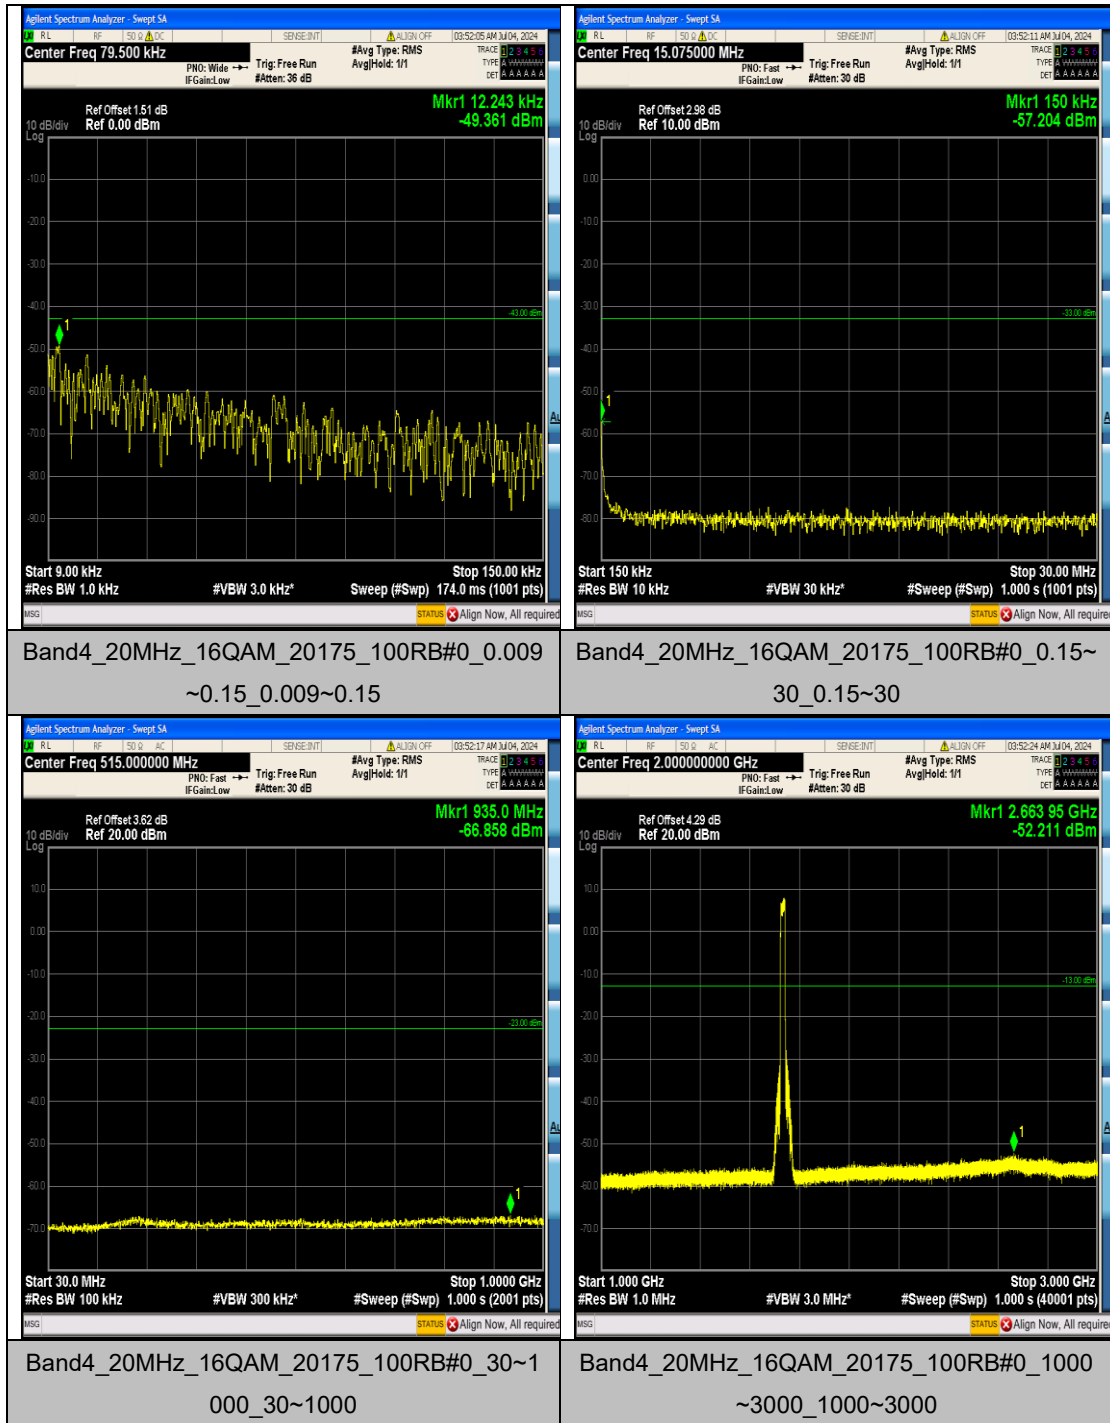

Band4_15MHz_QPSK_20325_75RB#0_3000~20000_3000~20000

Band4_15MHz_16QAM_20025_75RB#0_0.009~0.15_0.009~0.15

Band4_15MHz_16QAM_20025_75RB#0_0.15~30_0.15~30

Band4_15MHz_16QAM_20025_75RB#0_30~1000_30~1000

Band4_20MHz_16QAM_20175_100RB#0_3000
 ~20000_3000~20000