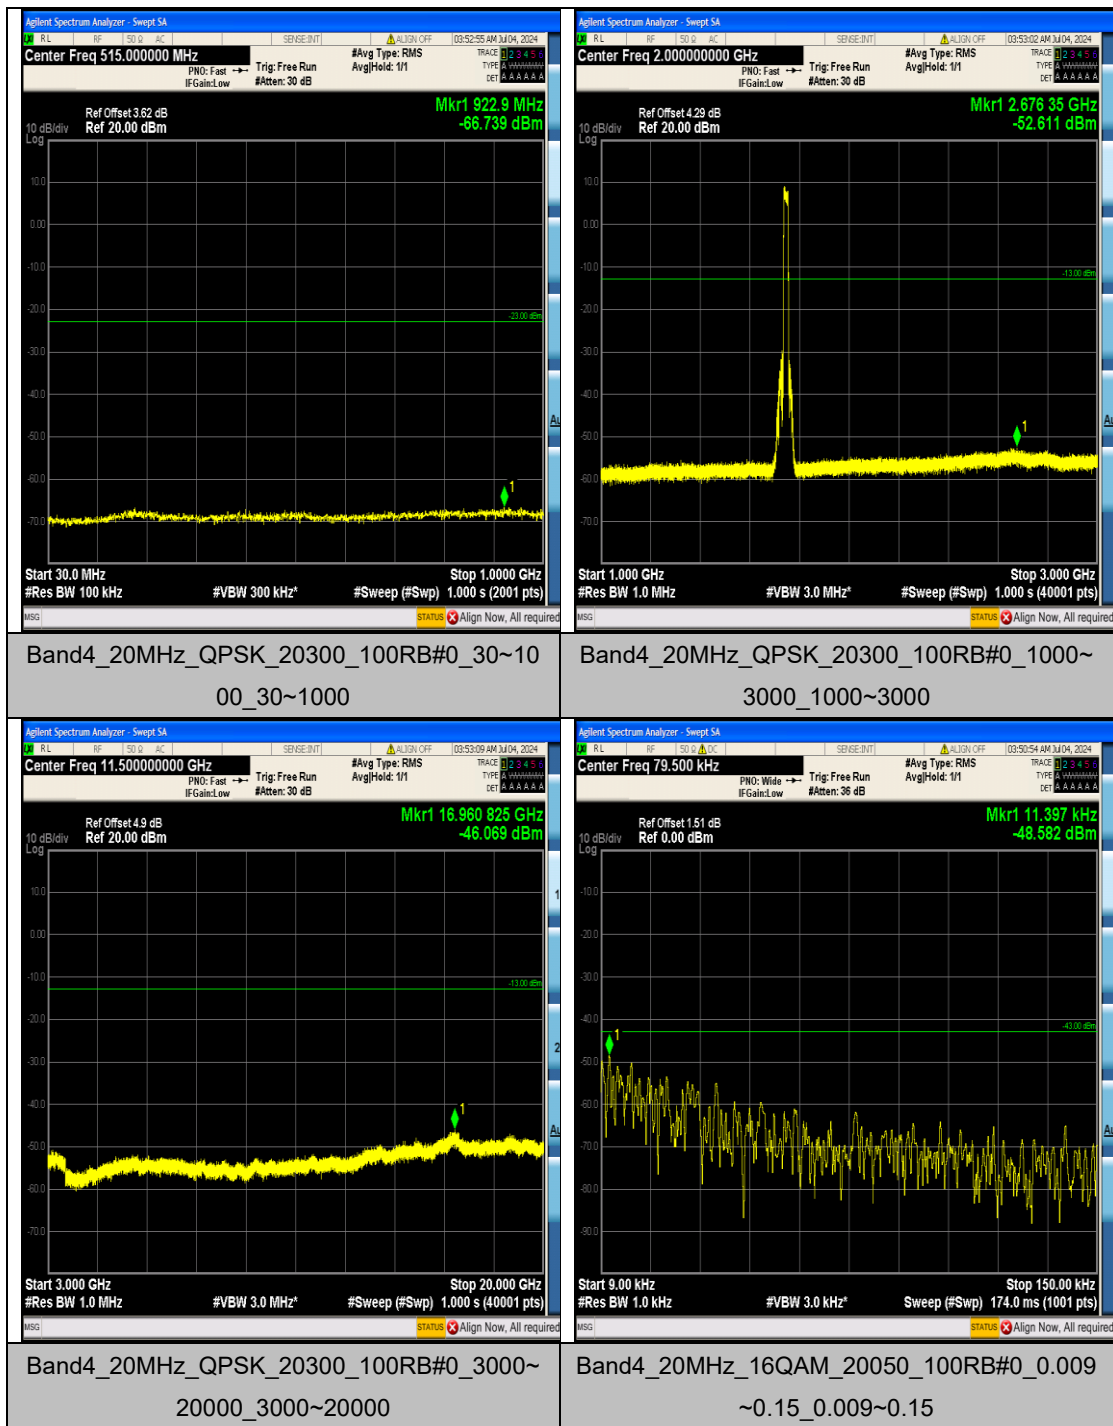

Band4_15MHz_QPSK_20325_75RB#0_3000~20000_3000~20000

Band4_15MHz_16QAM_20025_75RB#0_0.009~0.15_0.009~0.15

Band4_15MHz_16QAM_20025_75RB#0_0.15~30_0.15~30

Band4_15MHz_16QAM_20025_75RB#0_30~1000_30~1000

Band4_20MHz_16QAM_20175_100RB#0_3000
 ~20000_3000~20000