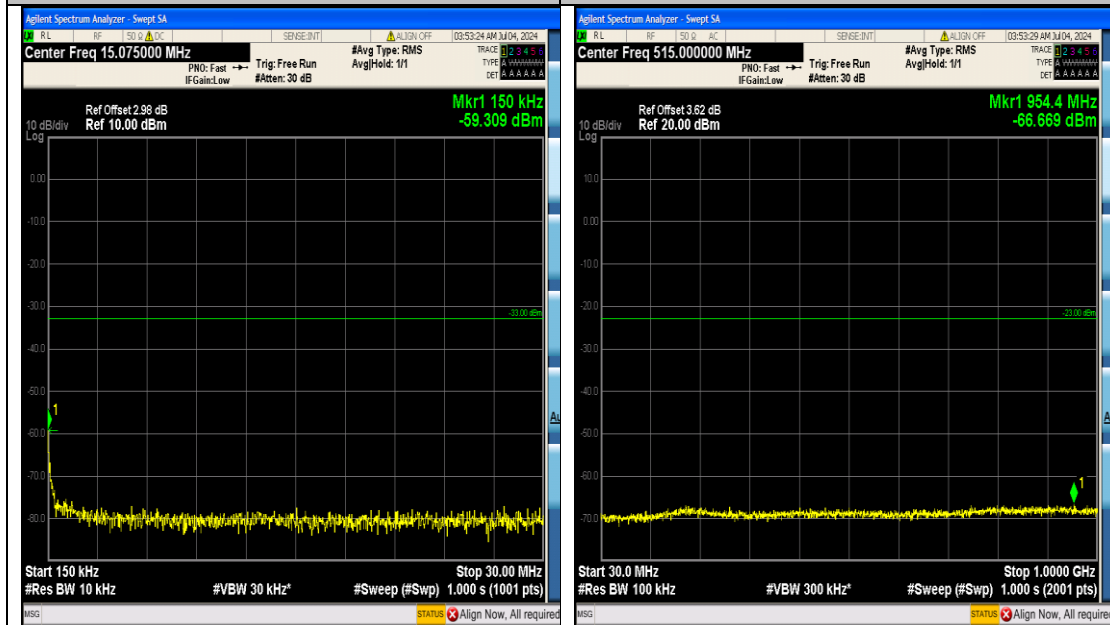

Band4_20MHz_16QAM_20300_100RB#0_0.15~
30_0.15~30

Band4_20MHz_16QAM_20300_100RB#0_30~1
000_30~1000