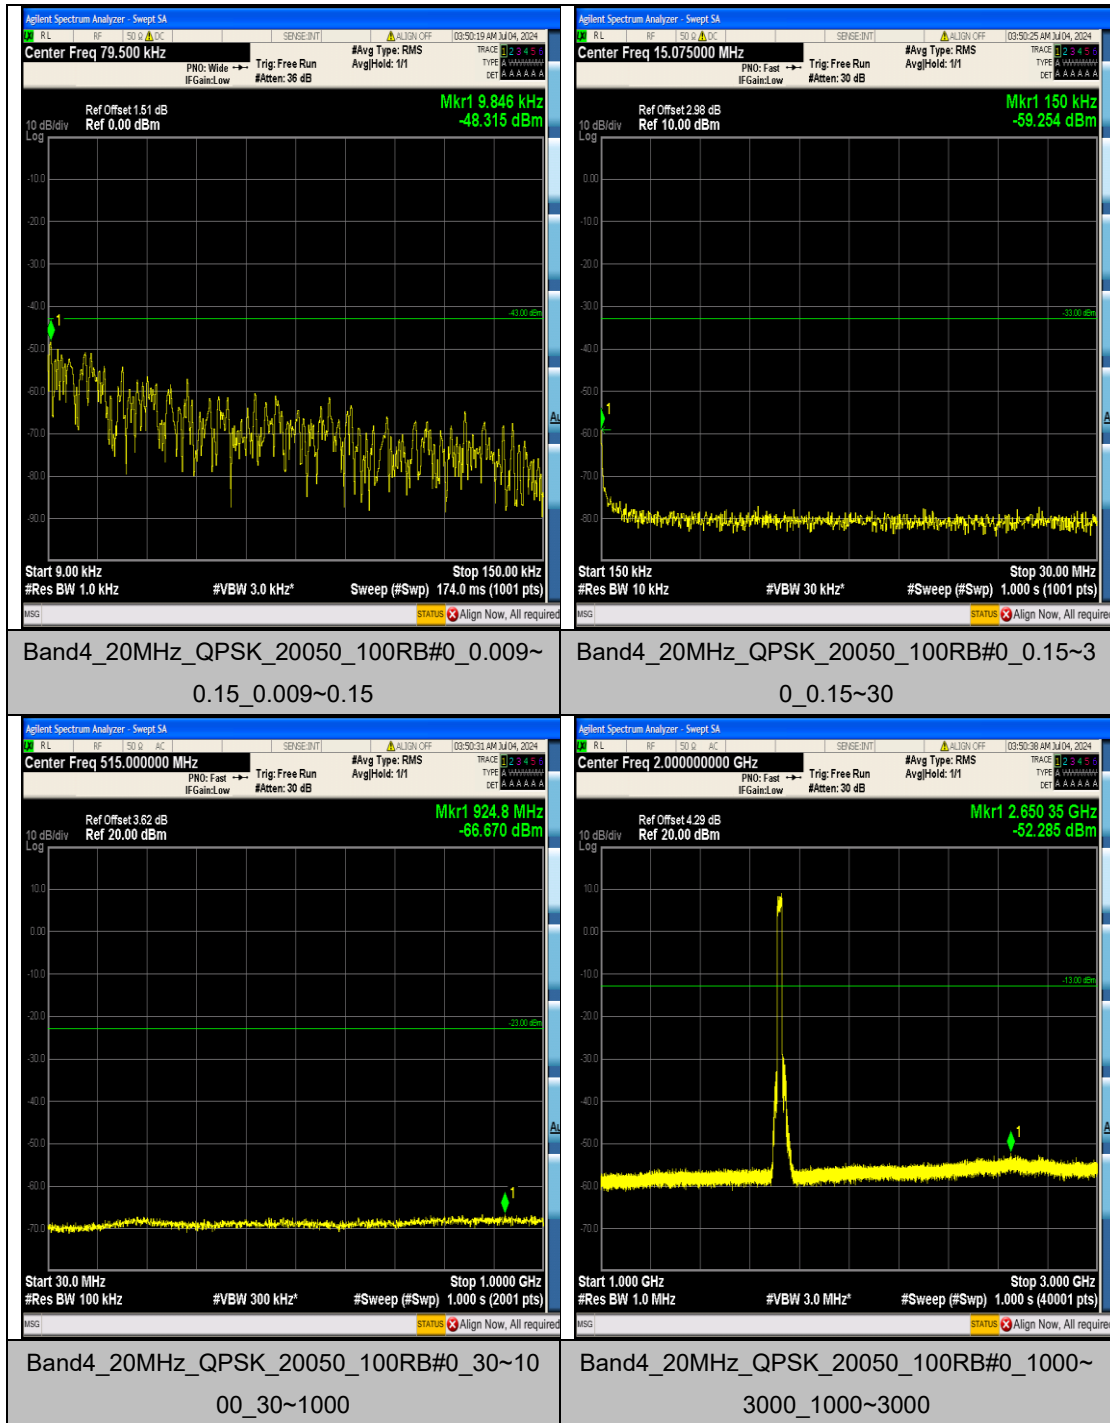

Band4_15MHz_QPSK_20325_75RB#0_3000~20000_3000~20000

Band4_15MHz_16QAM_20025_75RB#0_0.009~0.15_0.009~0.15

Band4_15MHz_16QAM_20025_75RB#0_0.15~30_0.15~30

Band4_15MHz_16QAM_20025_75RB#0_30~1000_30~1000

Band4_20MHz_16QAM_20175_100RB#0_3000
 ~20000_3000~20000