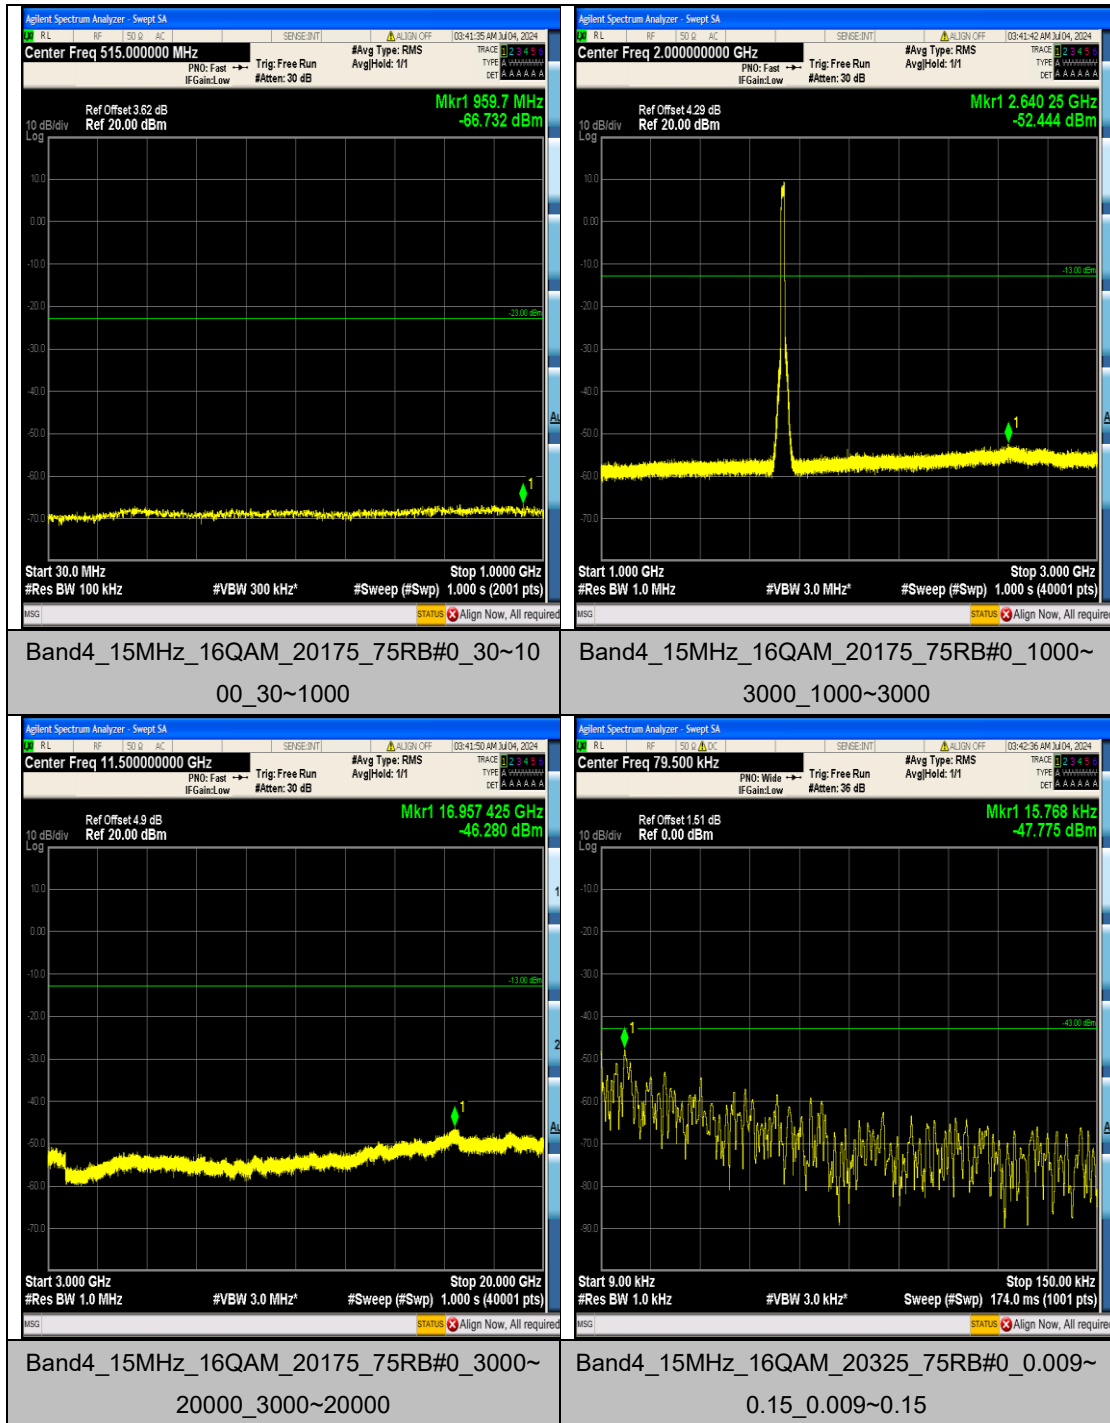

Band4_15MHz_QPSK_20325_75RB#0_3000~20000_3000~20000

Band4_15MHz_16QAM_20025_75RB#0_0.009~0.15_0.009~0.15

Band4_15MHz_16QAM_20025_75RB#0_0.15~30_0.15~30

Band4_15MHz_16QAM_20025_75RB#0_30~1000_30~1000

Band4_20MHz_16QAM_20175_100RB#0_3000
 ~20000_3000~20000