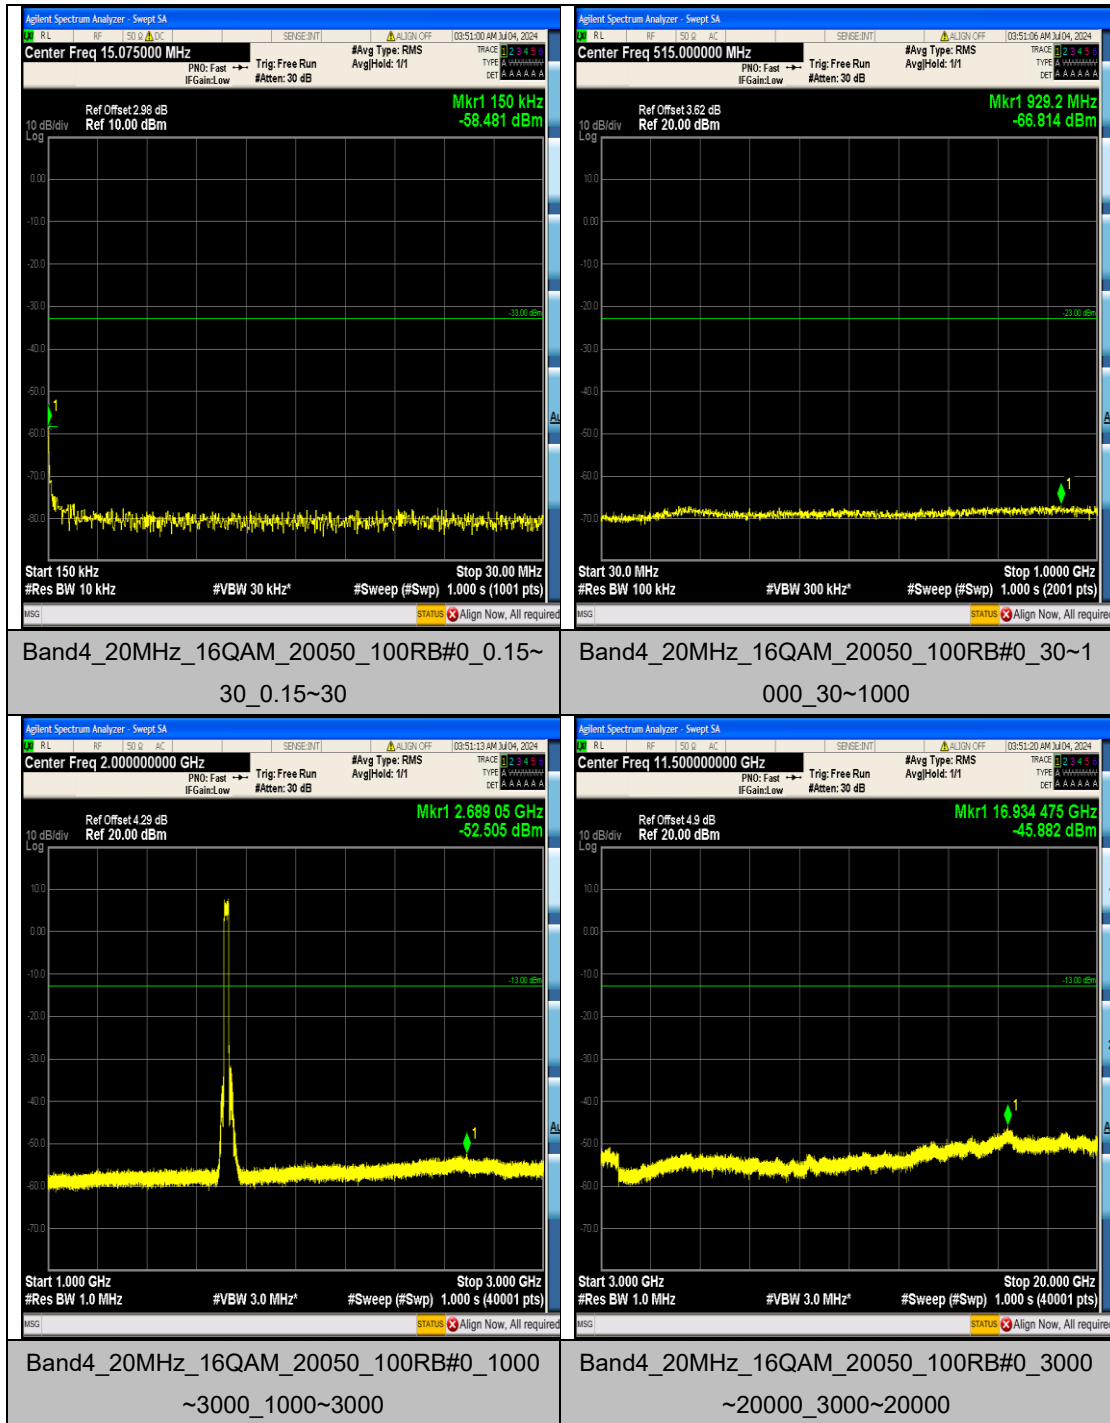

Band4_15MHz_QPSK_20325_75RB#0_3000~20000_3000~20000

Band4_15MHz_16QAM_20025_75RB#0_0.009~0.15_0.009~0.15

Band4_15MHz_16QAM_20025_75RB#0_0.15~30_0.15~30

Band4_15MHz_16QAM_20025_75RB#0_30~1000_30~1000

Band4_20MHz_16QAM_20175_100RB#0_3000
 ~20000_3000~20000