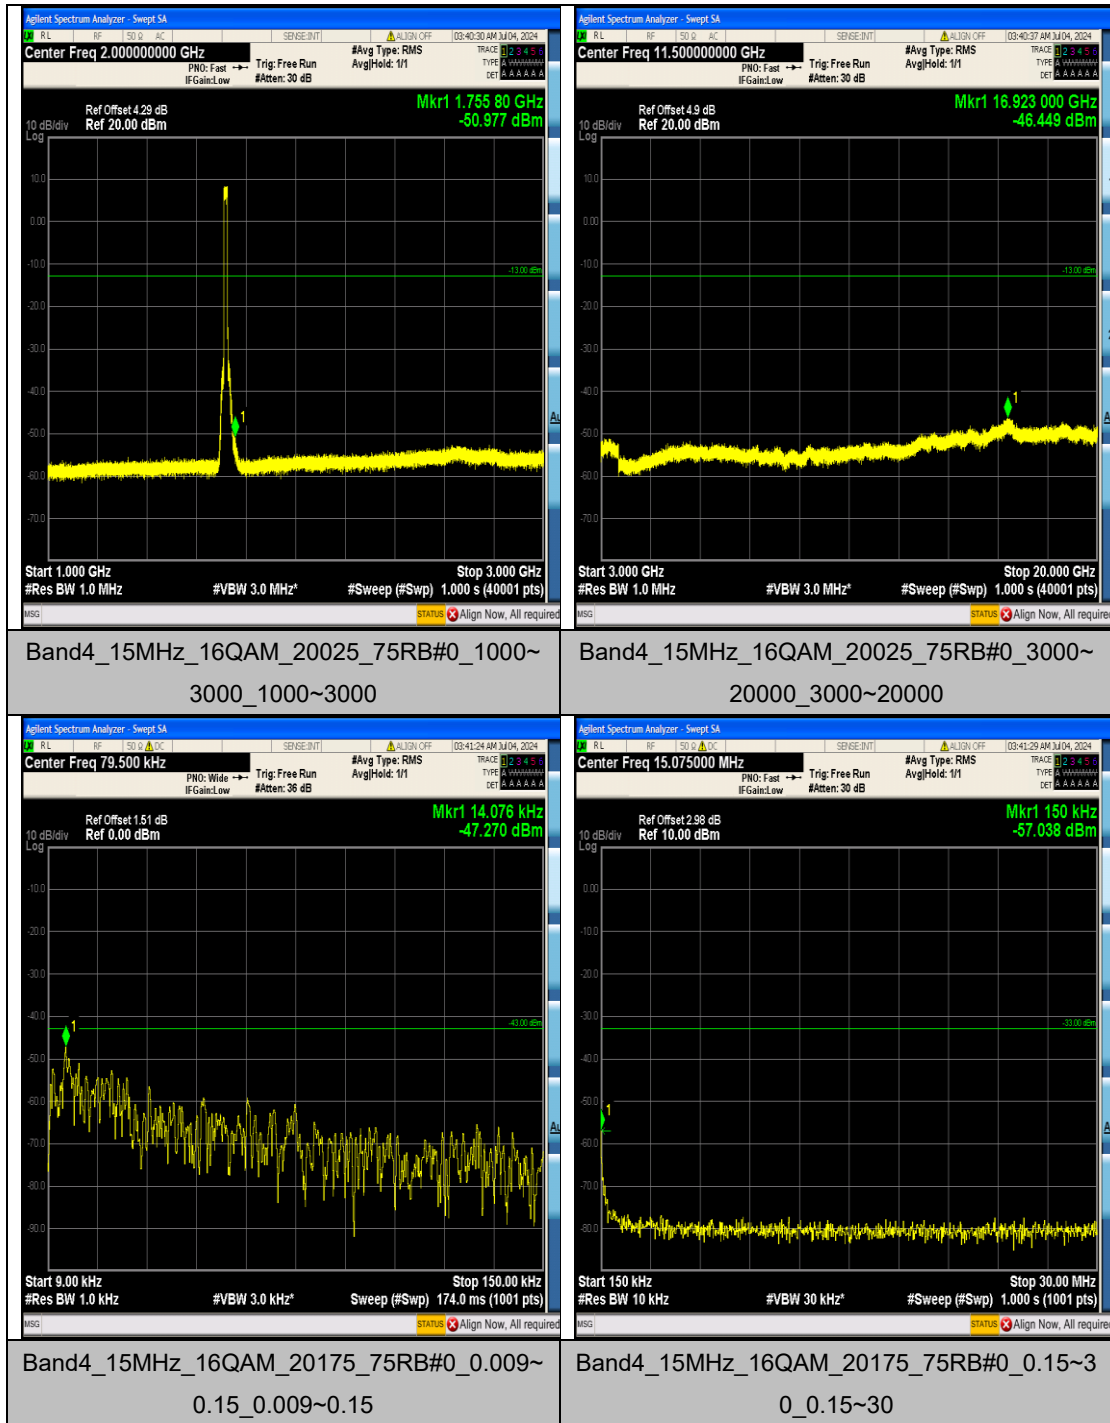

Band4_15MHz_QPSK_20325_75RB#0_3000~20000_3000~20000

Band4_15MHz_16QAM_20025_75RB#0_0.009~0.15_0.009~0.15

Band4_15MHz_16QAM_20025_75RB#0_0.15~30_0.15~30

Band4_15MHz_16QAM_20025_75RB#0_30~1000_30~1000

Band4_20MHz_16QAM_20175_100RB#0_3000
 ~20000_3000~20000