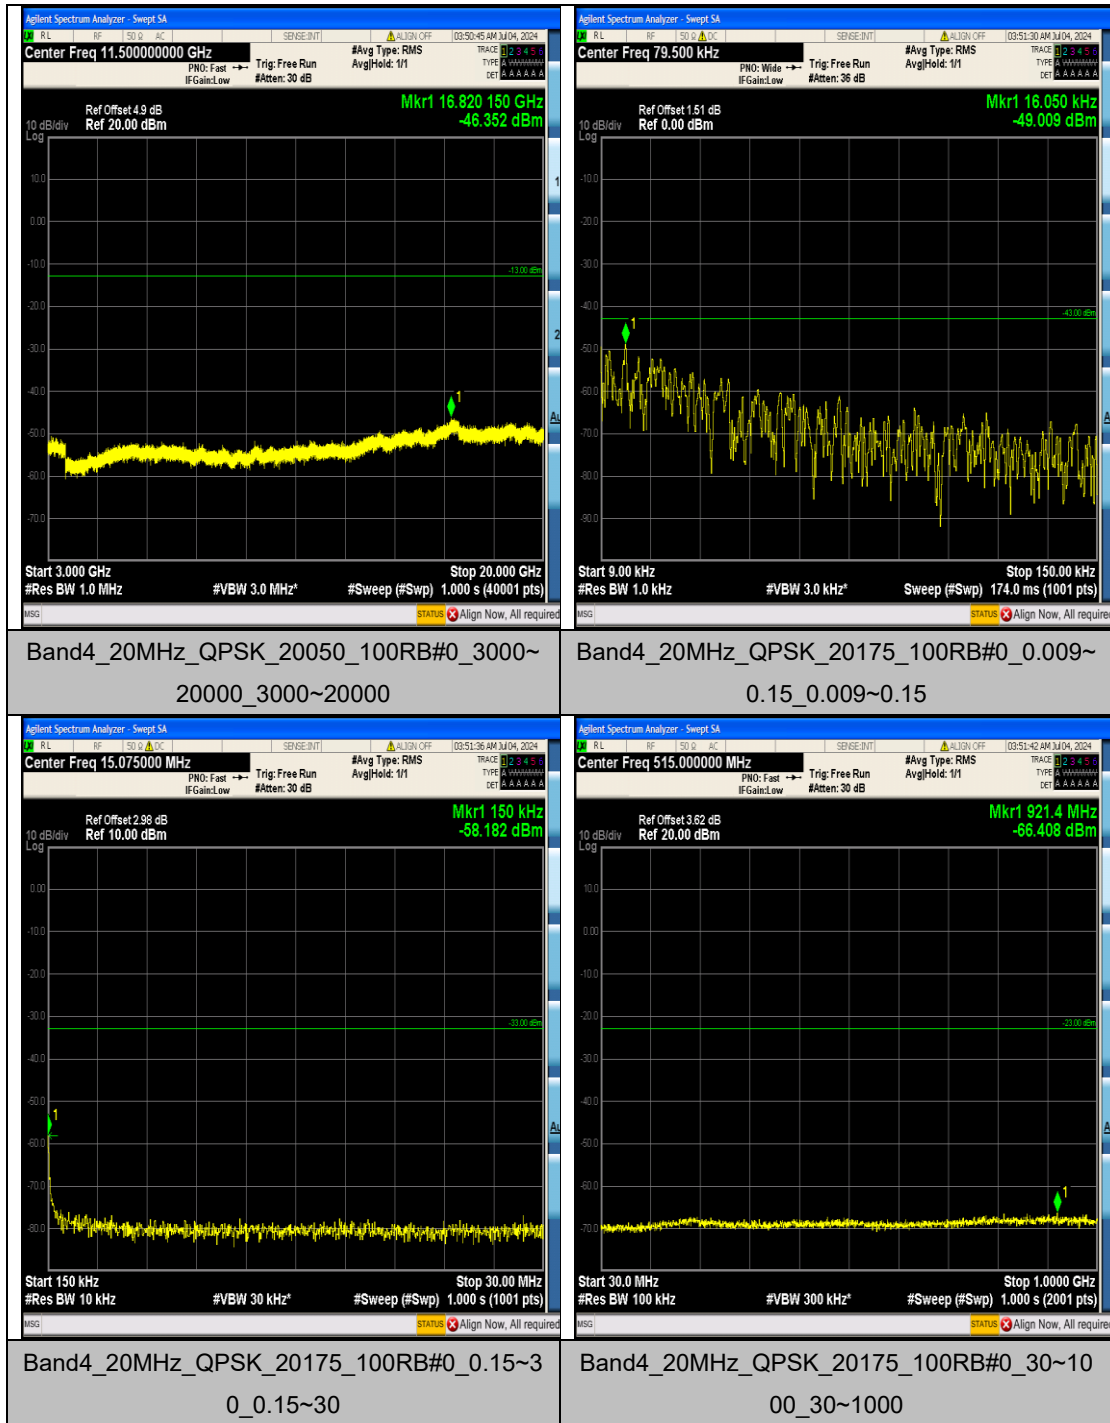

Band4_15MHz_QPSK_20325_75RB#0_3000~20000_3000~20000

Band4_15MHz_16QAM_20025_75RB#0_0.009~0.15_0.009~0.15

Band4_15MHz_16QAM_20025_75RB#0_0.15~30_0.15~30

Band4_15MHz_16QAM_20025_75RB#0_30~1000_30~1000

Band4_20MHz_16QAM_20175_100RB#0_3000
 ~20000_3000~20000