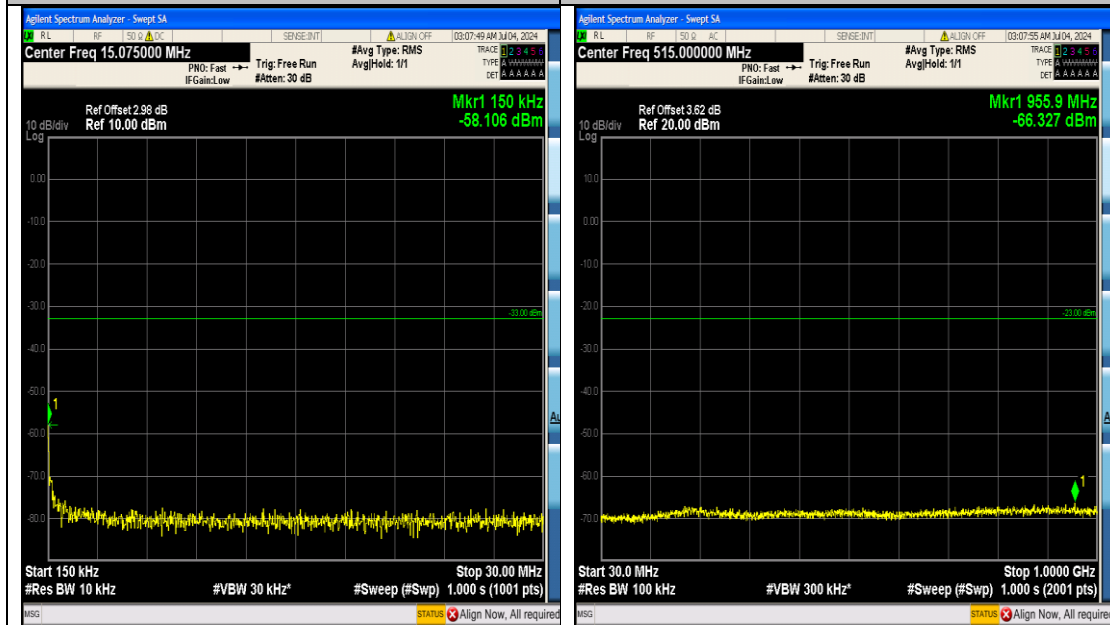

Band4\_3MHz\_16QAM\_20175\_15RB#0\_3000~20000\_3000~20000

Band4\_3MHz\_16QAM\_20385\_15RB#0\_0.009~0.15\_0.009~0.15

Band4\_3MHz\_16QAM\_20385\_15RB#0\_0.15~30\_0.15~30

Band4\_3MHz\_16QAM\_20385\_15RB#0\_30~1000\_30~1000