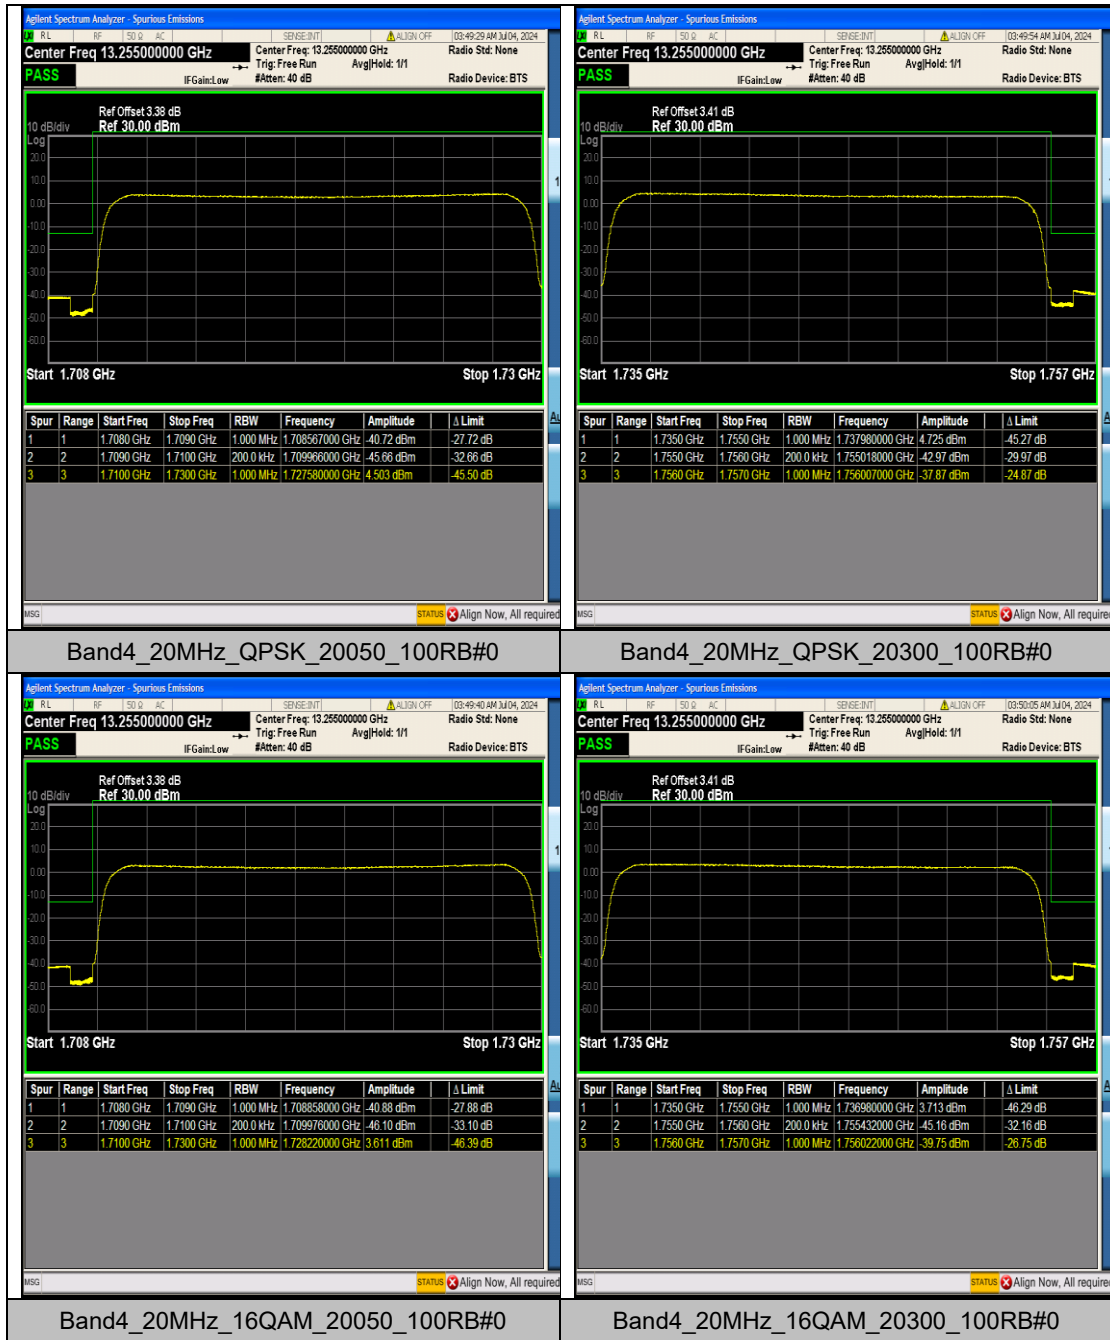

Band4_10MHz_16QAM_20350_50RB#0

Band4_15MHz_QPSK_2025_75RB#0

Band4_15MHz_QPSK_20325_75RB#0

Band4_15MHz_16QAM_2025_75RB#0

Band4_15MHz_16QAM_20325_75RB#0

Appendix E: Conducted Spurious Emission

Test Result

Band	Bandwidth	Modulation	Channel	RB Configuration	Frequency Range	Result (dBm)	Verdict
Band4	1.4MHz	QPSK	19957	6RB#0	0.009~0.15	-49.31	PASS
Band4	1.4MHz	QPSK	19957	6RB#0	0.15~30	-59.97	PASS
Band4	1.4MHz	QPSK	19957	6RB#0	30~1000	-66.50	PASS
Band4	1.4MHz	QPSK	19957	6RB#0	1000~3000	-44.04	PASS
Band4	1.4MHz	QPSK	19957	6RB#0	3000~20000	-46.26	PASS
Band4	1.4MHz	QPSK	20175	6RB#0	0.009~0.15	-51.08	PASS
Band4	1.4MHz	QPSK	20175	6RB#0	0.15~30	-58.14	PASS
Band4	1.4MHz	QPSK	20175	6RB#0	30~1000	-66.82	PASS
Band4	1.4MHz	QPSK	20175	6RB#0	1000~3000	-43.04	PASS
Band4	1.4MHz	QPSK	20175	6RB#0	3000~20000	-46.14	PASS
Band4	1.4MHz	QPSK	20393	6RB#0	0.009~0.15	-49.63	PASS
Band4	1.4MHz	QPSK	20393	6RB#0	0.15~30	-57.27	PASS
Band4	1.4MHz	QPSK	20393	6RB#0	30~1000	-66.84	PASS
Band4	1.4MHz	QPSK	20393	6RB#0	1000~3000	-43.03	PASS
Band4	1.4MHz	QPSK	20393	6RB#0	3000~20000	-45.71	PASS
Band4	1.4MHz	16QAM	19957	6RB#0	0.009~0.15	-49.76	PASS
Band4	1.4MHz	16QAM	19957	6RB#0	0.15~30	-57.79	PASS
Band4	1.4MHz	16QAM	19957	6RB#0	30~1000	-66.69	PASS
Band4	1.4MHz	16QAM	19957	6RB#0	1000~3000	-43.81	PASS
Band4	1.4MHz	16QAM	19957	6RB#0	3000~20000	-46.10	PASS
Band4	1.4MHz	16QAM	20175	6RB#0	0.009~0.15	-48.37	PASS
Band4	1.4MHz	16QAM	20175	6RB#0	0.15~30	-58.73	PASS
Band4	1.4MHz	16QAM	20175	6RB#0	30~1000	-66.47	PASS
Band4	1.4MHz	16QAM	20175	6RB#0	1000~3000	-43.73	PASS
Band4	1.4MHz	16QAM	20175	6RB#0	3000~20000	-46.28	PASS
Band4	1.4MHz	16QAM	20393	6RB#0	0.009~0.15	-46.63	PASS
Band4	1.4MHz	16QAM	20393	6RB#0	0.15~30	-60.25	PASS
Band4	1.4MHz	16QAM	20393	6RB#0	30~1000	-66.39	PASS
Band4	1.4MHz	16QAM	20393	6RB#0	1000~3000	-44.65	PASS
Band4	1.4MHz	16QAM	20393	6RB#0	3000~20000	-46.40	PASS
Band4	3MHz	QPSK	19965	15RB#0	0.009~0.15	-47.97	PASS
Band4	3MHz	QPSK	19965	15RB#0	0.15~30	-58.77	PASS
Band4	3MHz	QPSK	19965	15RB#0	30~1000	-66.96	PASS
Band4	3MHz	QPSK	19965	15RB#0	1000~3000	-45.72	PASS
Band4	3MHz	QPSK	19965	15RB#0	3000~20000	-46.15	PASS
Band4	3MHz	QPSK	20175	15RB#0	0.009~0.15	-49.50	PASS