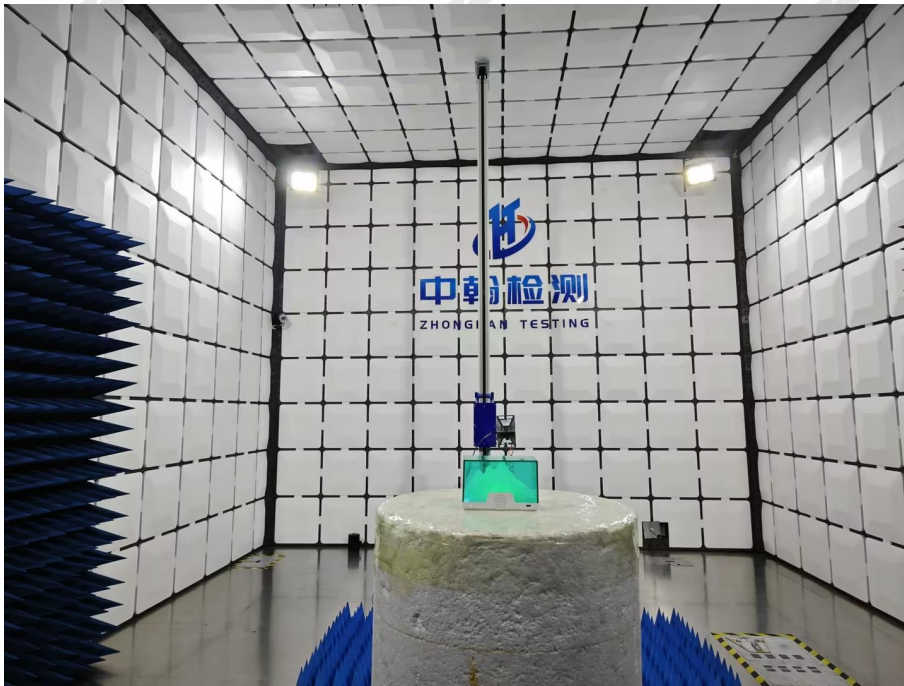

EUT TEST PHOTOS

ZHONGHAN

FCC ID: 2BHXY-MP-G