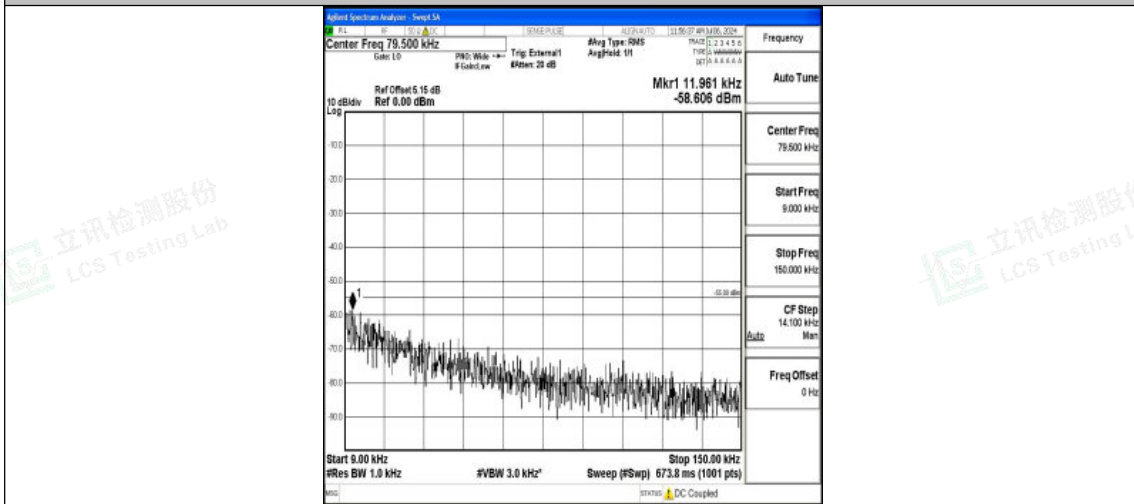

Band38_10MHz_QPSK_38000_1RB#0_30~1000_30~1000

Band38_10MHz_QPSK_38000_1RB#0_1000~20000_1000~20000

Band38_10MHz_QPSK_38000_1RB#0_20000~27000_20000~27000

Shenzhen LCS Compliance Testing Laboratory Ltd.
Add: 101, 201 Bldg A & 301 Bldg C, Juji Industrial Park Yabianxueziwei, Shajing Street,
Baoan District, Shenzhen, 518000, China
Tel: +(86) 0755-82591330 | E-mail: webmaster@lcs-cert.com | Web: www.lcs-cert.com
Scan code to check authenticity

Band38_10MHz_16QAM_38000_1RB#0_0.009~0.15_0.009~0.15

Band38_10MHz_16QAM_38000_1RB#0_0.15~30_0.15~30

Band38_10MHz_16QAM_38000_1RB#0_30~1000_30~1000

Shenzhen LCS Compliance Testing Laboratory Ltd.
 Add: 101, 201 Bldg A & 301 Bldg C, Juji Industrial Park Yabianxueziwei, Shajing Street,
 Baoan District, Shenzhen, 518000, China
 Tel: +(86) 0755-82591330 | E-mail: webmaster@lcs-cert.com | Web: www.lcs-cert.com
 Scan code to check authenticity

Band38_10MHz_16QAM_38000_1RB#0_1000~20000_1000~20000

Band38_10MHz_16QAM_38000_1RB#0_20000~27000_20000~27000

Band38_10MHz_QPSK_38200_1RB#0_0.009~0.15_0.009~0.15

Shenzhen LCS Compliance Testing Laboratory Ltd.
 Add: 101, 201 Bldg A & 301 Bldg C, Juji Industrial Park Yabianxueziwei, Shajing Street,
 Baoan District, Shenzhen, 518000, China
 Tel: +(86) 0755-82591330 | E-mail: webmaster@lcs-cert.com | Web: www.lcs-cert.com
 Scan code to check authenticity