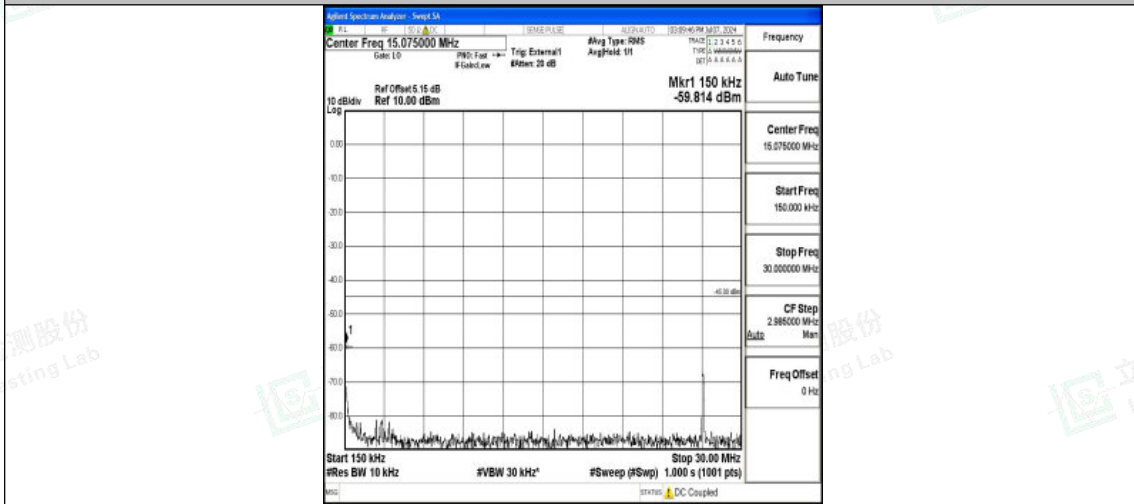

Band38_15MHz_16QAM_38000_1RB#0_0.009~0.15_0.009~0.15

Band38_15MHz_16QAM_38000_1RB#0_0.15~30_0.15~30