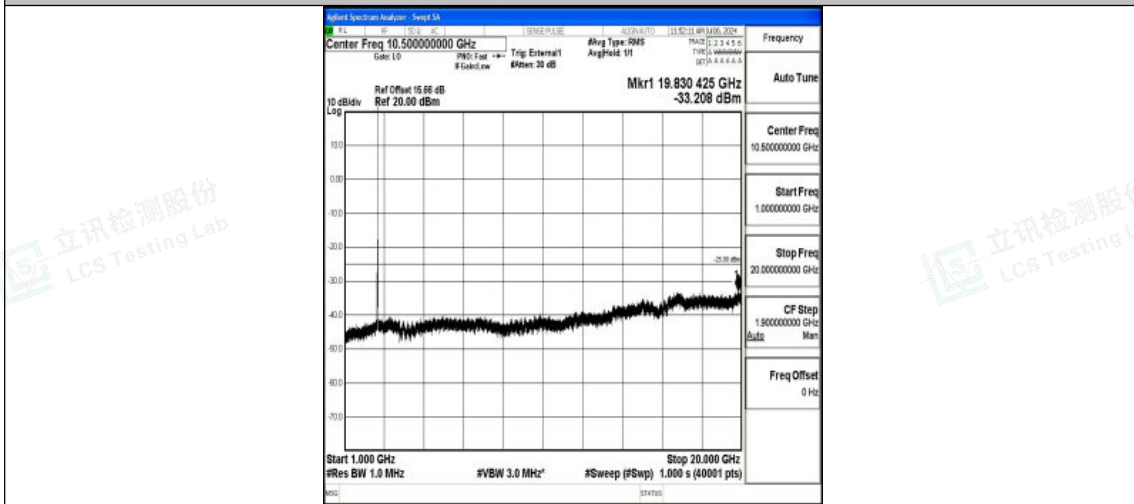

Band38_10MHz_QPSK_37800_1RB#0_0.009~0.15_0.009~0.15

Band38_10MHz_QPSK_37800_1RB#0_0.15~30_0.15~30

Band38_10MHz_QPSK_37800_1RB#0_30~1000_30~1000

Shenzhen LCS Compliance Testing Laboratory Ltd.
 Add: 101, 201 Bldg A & 301 Bldg C, Juji Industrial Park Yabianxueziwei, Shajing Street,
 Baoan District, Shenzhen, 518000, China
 Tel: +(86) 0755-82591330 | E-mail: webmaster@lcs-cert.com | Web: www.lcs-cert.com
 Scan code to check authenticity

Band38_10MHz_QPSK_37800_1RB#0_1000~20000_1000~20000

Band38_10MHz_QPSK_37800_1RB#0_20000~27000_20000~27000

Band38_10MHz_16QAM_37800_1RB#0_0.009~0.15_0.009~0.15

Shenzhen LCS Compliance Testing Laboratory Ltd.
 Add: 101, 201 Bldg A & 301 Bldg C, Juji Industrial Park Yabianxueziwei, Shajing Street,
 Baoan District, Shenzhen, 518000, China
 Tel: +(86) 0755-82591330 | E-mail: webmaster@lcs-cert.com | Web: www.lcs-cert.com
 Scan code to check authenticity

Band38_10MHz_16QAM_37800_1RB#0_0.15~30_0.15~30

Band38_10MHz_16QAM_37800_1RB#0_30~1000_30~1000

Band38_10MHz_16QAM_37800_1RB#0_1000~20000_1000~20000

Shenzhen LCS Compliance Testing Laboratory Ltd.
 Add: 101, 201 Bldg A & 301 Bldg C, Juji Industrial Park Yabianxueziwei, Shajing Street,
 Baoan District, Shenzhen, 518000, China
 Tel: +(86) 0755-82591330 | E-mail: webmaster@lcs-cert.com | Web: www.lcs-cert.com
 Scan code to check authenticity