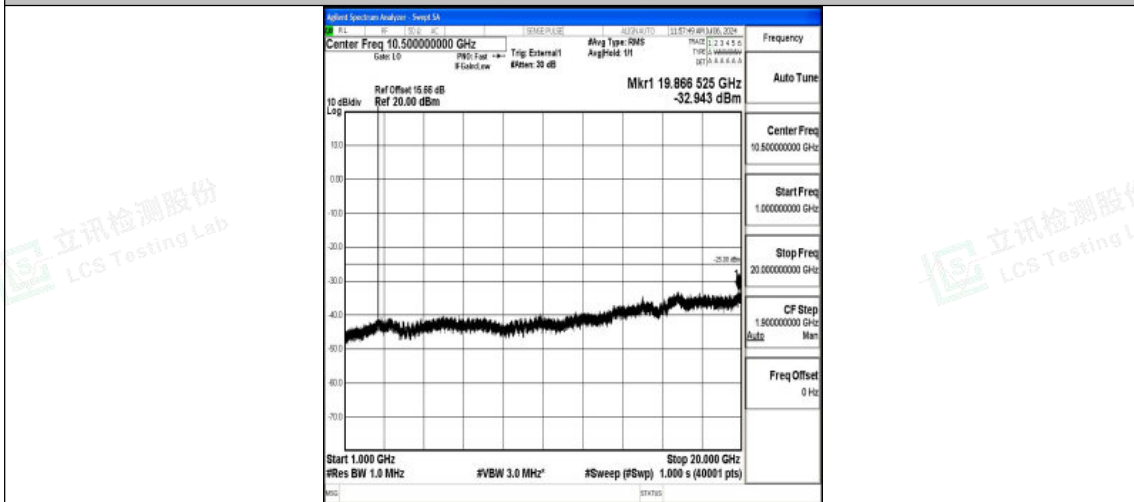

Band38_10MHz_16QAM_38000_1RB#0_1000~20000_1000~20000

Band38_10MHz_16QAM_38000_1RB#0_20000~27000_20000~27000

Band38_10MHz_QPSK_38200_1RB#0_0.009~0.15_0.009~0.15

Shenzhen LCS Compliance Testing Laboratory Ltd.
 Add: 101, 201 Bldg A & 301 Bldg C, Juji Industrial Park Yabianxueziwei, Shajing Street,
 Baoan District, Shenzhen, 518000, China
 Tel: +(86) 0755-82591330 | E-mail: webmaster@lcs-cert.com | Web: www.lcs-cert.com
 Scan code to check authenticity

Band38_10MHz_QPSK_38200_1RB#0_0.15~30_0.15~30

Band38_10MHz_QPSK_38200_1RB#0_30~1000_30~1000

Band38_10MHz_QPSK_38200_1RB#0_1000~20000_1000~20000

Shenzhen LCS Compliance Testing Laboratory Ltd.
Add: 101, 201 Bldg A & 301 Bldg C, Juji Industrial Park Yabianxueziwei, Shajing Street,
Baoan District, Shenzhen, 518000, China
Tel: +(86) 0755-82591330 | E-mail: webmaster@lcs-cert.com | Web: www.lcs-cert.com
Scan code to check authenticity