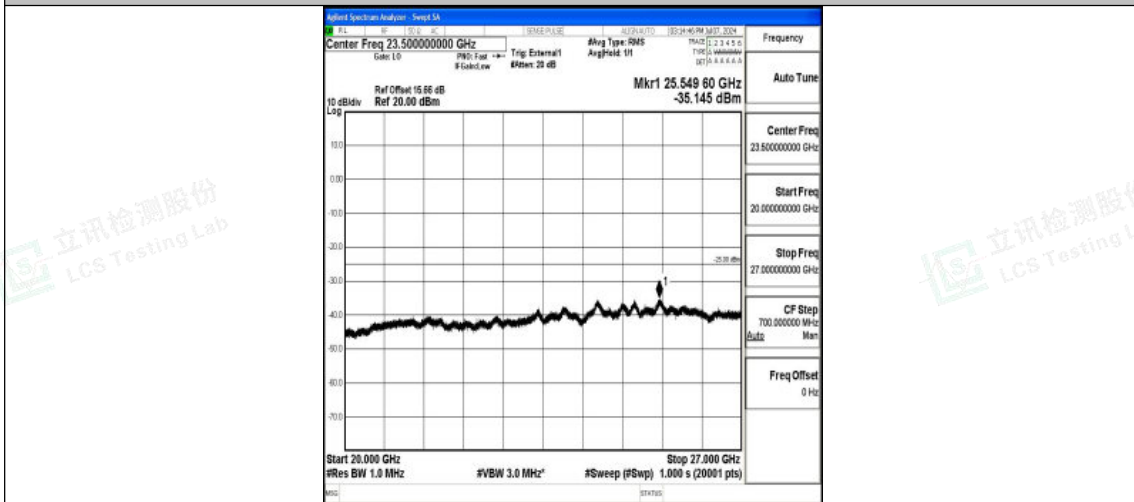

Band38_15MHz_16QAM_38175_1RB#0_1000~20000_1000~20000

Band38_15MHz_16QAM_38175_1RB#0_20000~27000_20000~27000

Shenzhen LCS Compliance Testing Laboratory Ltd.
Add: 101, 201 Bldg A & 301 Bldg C, Juji Industrial Park Yabianxueziwei, Shajing Street,
Baoan District, Shenzhen, 518000, China
Tel: +(86) 0755-82591330 | E-mail: webmaster@lcs-cert.com | Web: www.lcs-cert.com
Scan code to check authenticity