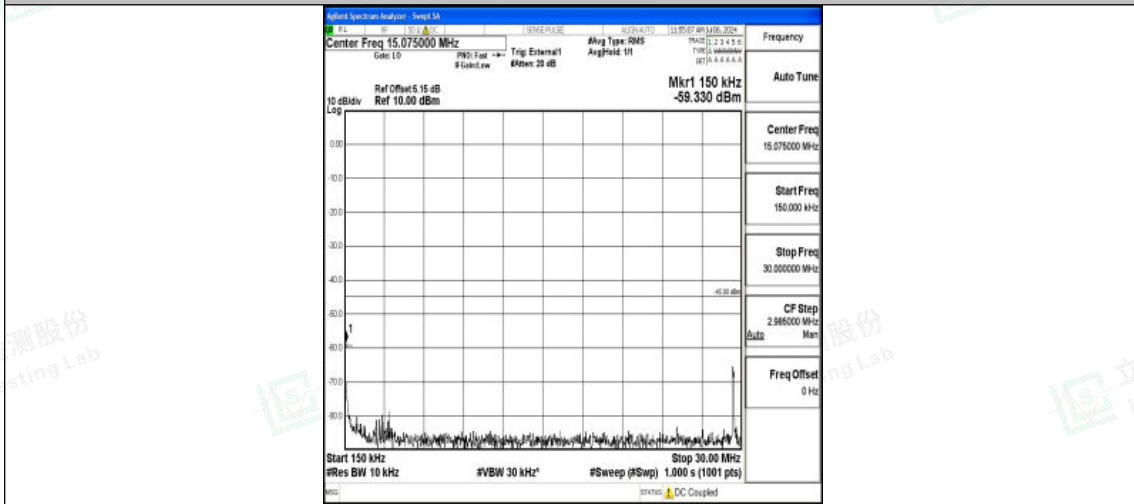

Band38_10MHz_16QAM_38000_1RB#0_0.009~0.15_0.009~0.15

Band38_10MHz_16QAM_38000_1RB#0_0.15~30_0.15~30