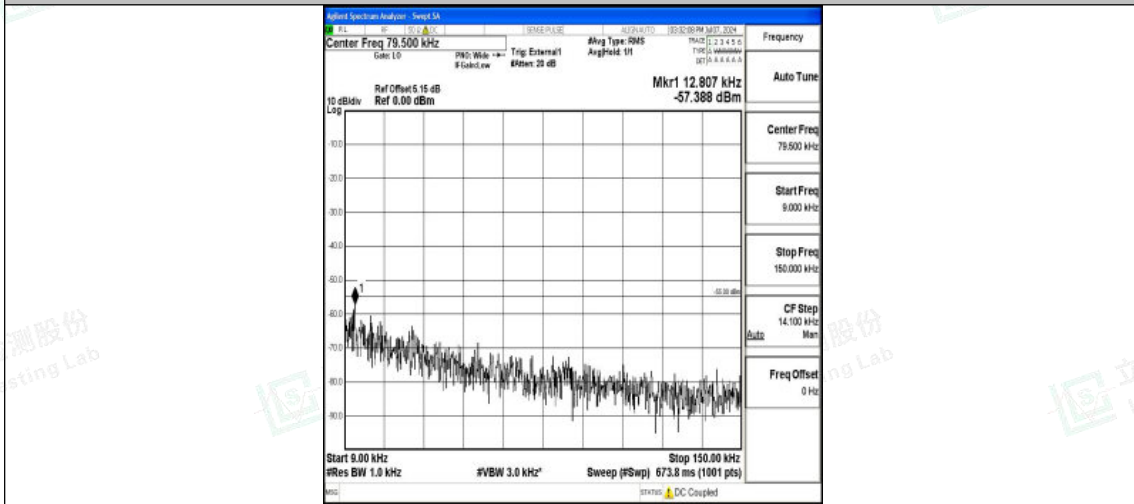

Band38_20MHz_16QAM_37850_1RB#0_20000~27000_20000~27000

Band38_20MHz_QPSK_38000_1RB#0_0.009~0.15_0.009~0.15