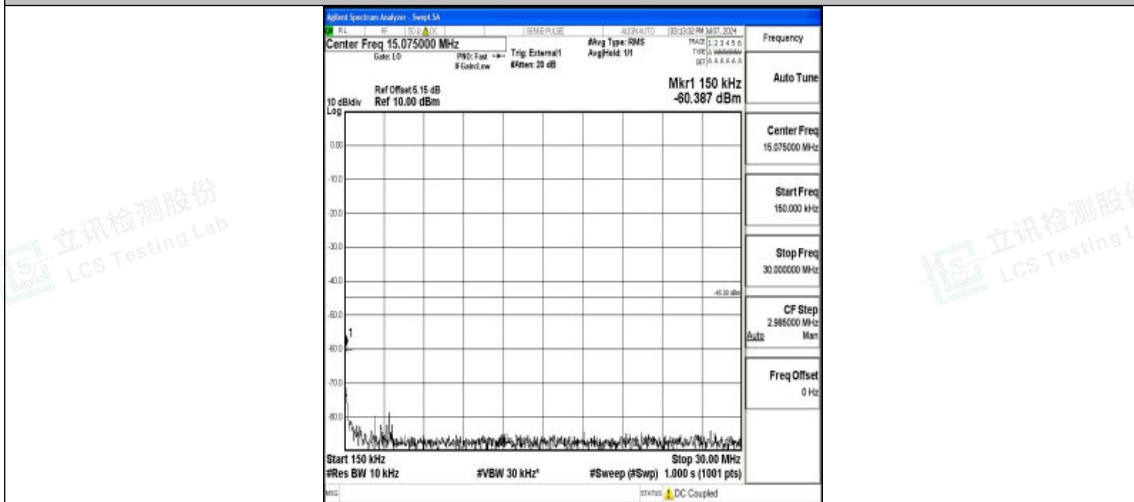

Band38_15MHz_16QAM_38175_1RB#0_0.009~0.15_0.009~0.15

Band38_15MHz_16QAM_38175_1RB#0_0.15~30_0.15~30

Shenzhen LCS Compliance Testing Laboratory Ltd.
Add: 101, 201 Bldg A & 301 Bldg C, Juji Industrial Park Yabianxueziwei, Shajing Street,
Baoan District, Shenzhen, 518000, China
Tel: +(86) 0755-82591330 | E-mail: webmaster@lcs-cert.com | Web: www.lcs-cert.com
Scan code to check authenticity