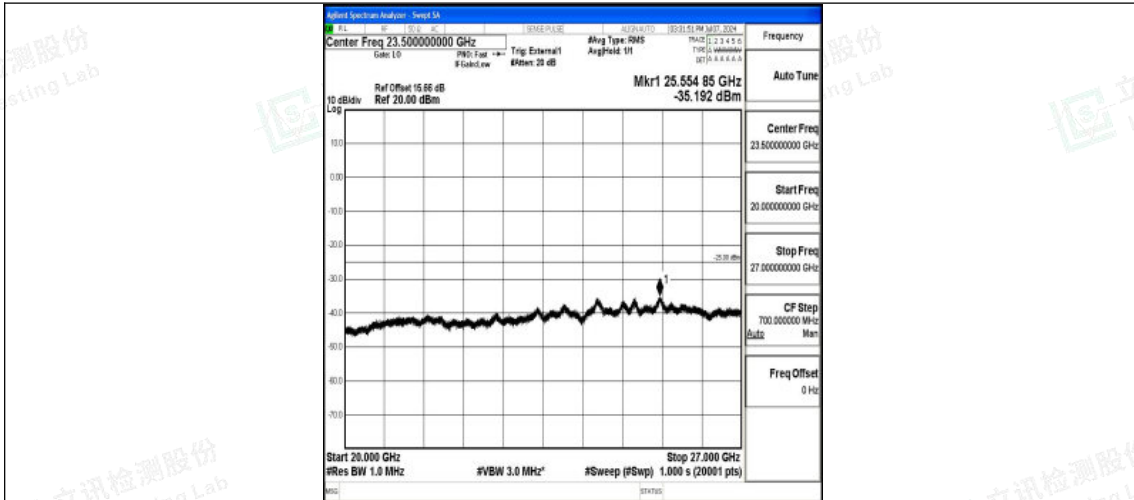

Band38_20MHz_16QAM_37850_1RB#0_0.15~30_0.15~30

Band38_20MHz_16QAM_37850_1RB#0_30~1000_30~1000

Band38_20MHz_16QAM_37850_1RB#0_1000~20000_1000~20000

Shenzhen LCS Compliance Testing Laboratory Ltd.
 Add: 101, 201 Bldg A & 301 Bldg C, Juji Industrial Park Yabianxueziwei, Shajing Street,
 Baoan District, Shenzhen, 518000, China
 Tel: +(86) 0755-82591330 | E-mail: webmaster@lcs-cert.com | Web: www.lcs-cert.com
 Scan code to check authenticity