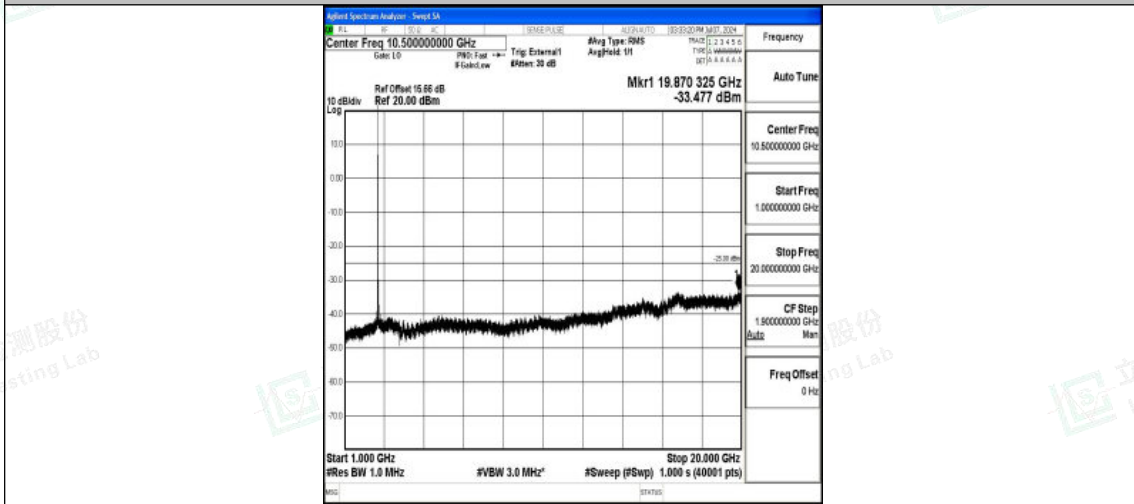

Band38_20MHz_QPSK_38000_1RB#0_30~1000_30~1000

Band38_20MHz_QPSK_38000_1RB#0_1000~20000_1000~20000