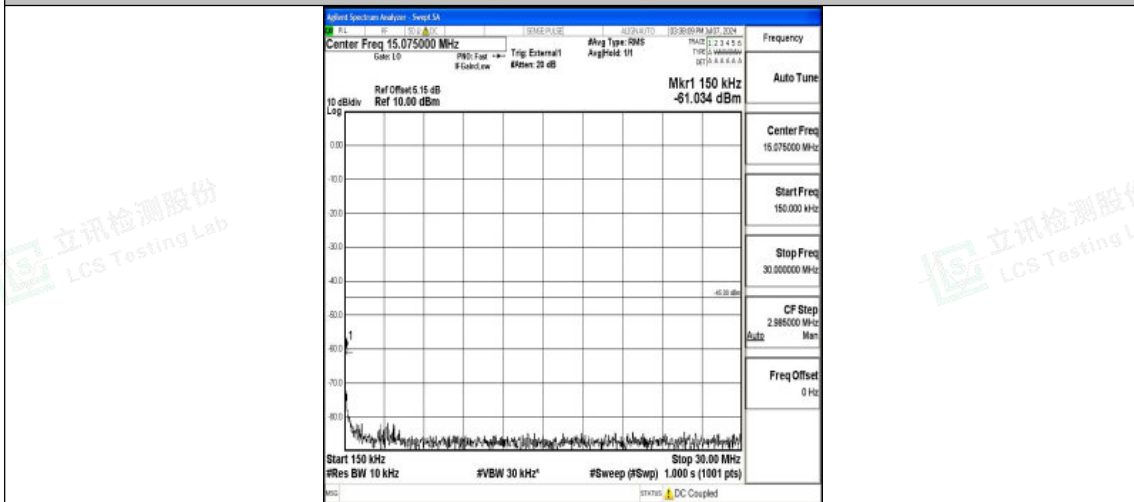

Band38_20MHz_16QAM_38150_1RB#0_0.009~0.15_0.009~0.15

Band38_20MHz_16QAM_38150_1RB#0_0.15~30_0.15~30

Shenzhen LCS Compliance Testing Laboratory Ltd.
Add: 101, 201 Bldg A & 301 Bldg C, Juji Industrial Park Yabianxueziwei, Shajing Street,
Baoan District, Shenzhen, 518000, China
Tel: +(86) 0755-82591330 | E-mail: webmaster@lcs-cert.com | Web: www.lcs-cert.com
Scan code to check authenticity