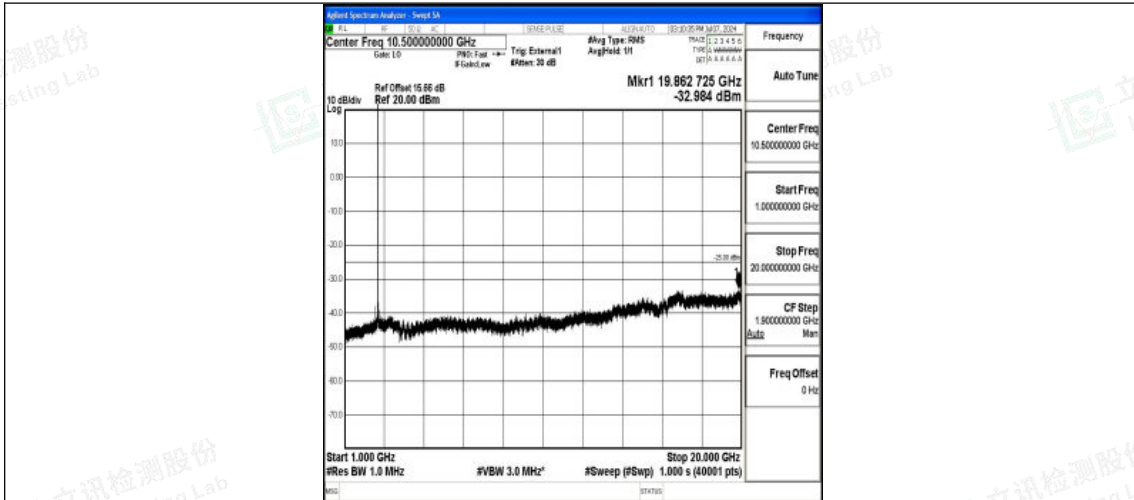

Band38_15MHz_16QAM_38000_1RB#0_0.009~0.15_0.009~0.15

Band38_15MHz_16QAM_38000_1RB#0_0.15~30_0.15~30

Band38_15MHz_16QAM_38000_1RB#0_30~1000_30~1000

Shenzhen LCS Compliance Testing Laboratory Ltd.
Add: 101, 201 Bldg A & 301 Bldg C, Juji Industrial Park Yabianxueziwei, Shajing Street,
Baoan District, Shenzhen, 518000, China
Tel: +(86) 0755-82591330 | E-mail: webmaster@lcs-cert.com | Web: www.lcs-cert.com
Scan code to check authenticity