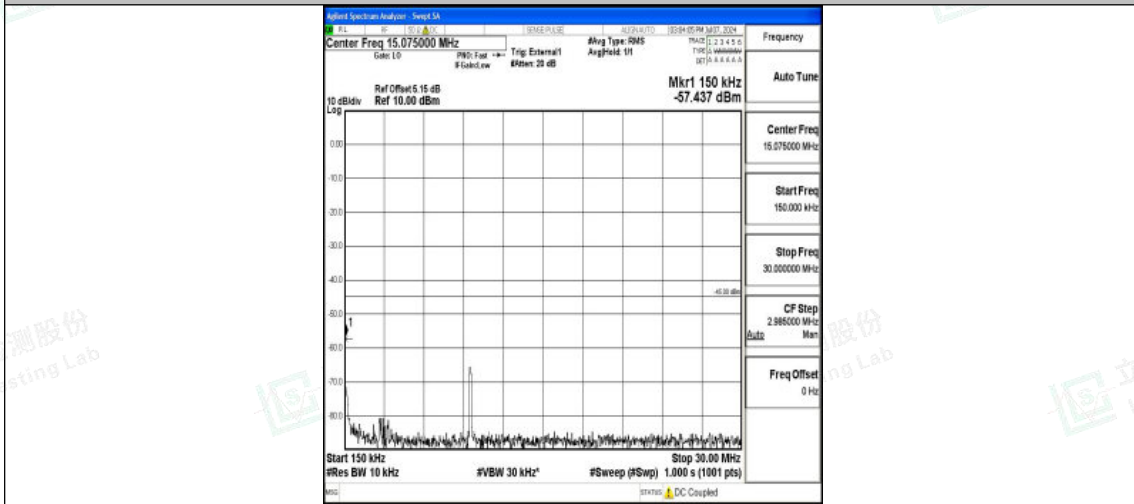

Band38_15MHz_QPSK_37825_1RB#0_0.009~0.15_0.009~0.15

Band38_15MHz_QPSK_37825_1RB#0_0.15~30_0.15~30