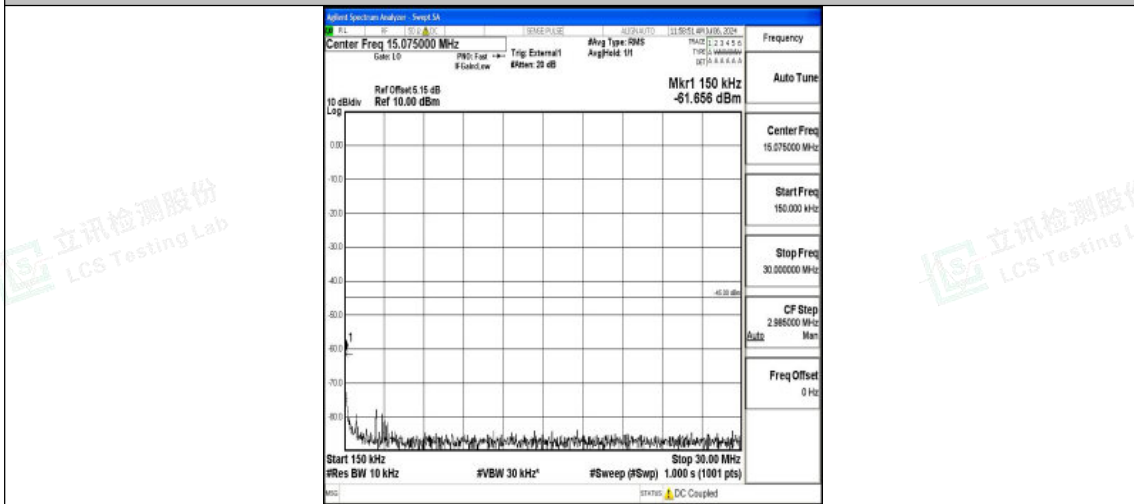

Band38_10MHz_QPSK_38200_1RB#0_0.15~30_0.15~30

Band38_10MHz_QPSK_38200_1RB#0_30~1000_30~1000

Band38_10MHz_QPSK_38200_1RB#0_1000~20000_1000~20000

Shenzhen LCS Compliance Testing Laboratory Ltd.
Add: 101, 201 Bldg A & 301 Bldg C, Juji Industrial Park Yabianxueziwei, Shajing Street,
Baoan District, Shenzhen, 518000, China
Tel: +(86) 0755-82591330 | E-mail: webmaster@lcs-cert.com | Web: www.lcs-cert.com
Scan code to check authenticity

Band38_10MHz_QPSK_38200_1RB#0_20000~27000_20000~27000

Band38_10MHz_16QAM_38200_1RB#0_0.009~0.15_0.009~0.15

Band38_10MHz_16QAM_38200_1RB#0_0.15~30_0.15~30

Shenzhen LCS Compliance Testing Laboratory Ltd.
Add: 101, 201 Bldg A & 301 Bldg C, Juji Industrial Park Yabianxueziwei, Shajing Street,
Baoan District, Shenzhen, 518000, China
Tel: +(86) 0755-82591330 | E-mail: webmaster@lcs-cert.com | Web: www.lcs-cert.com
Scan code to check authenticity