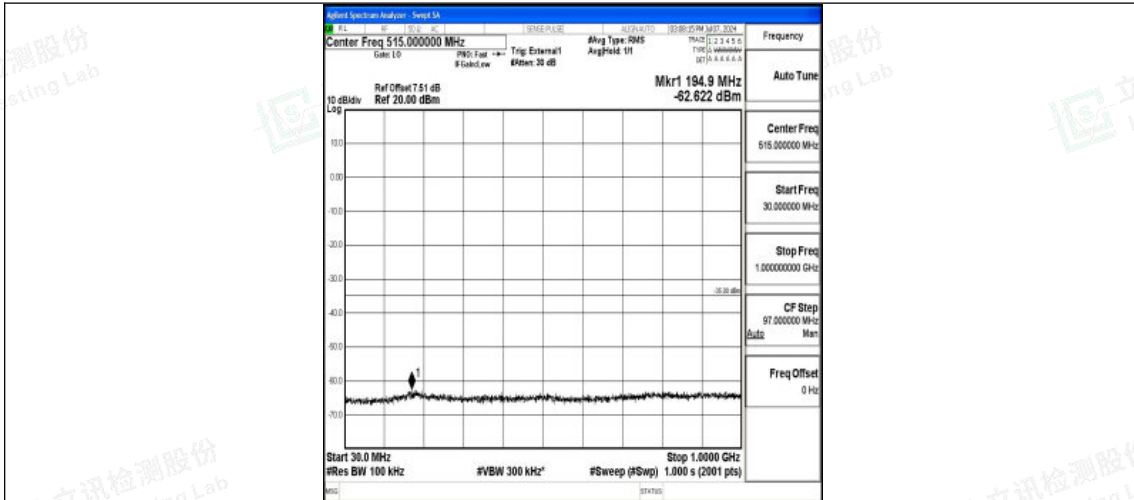

Band38_15MHz_16QAM_37825_1RB#0_20000~27000_20000~27000

Band38_15MHz_QPSK_38000_1RB#0_0.009~0.15_0.009~0.15

Band38_15MHz_QPSK_38000_1RB#0_0.15~30_0.15~30

Shenzhen LCS Compliance Testing Laboratory Ltd.
 Add: 101, 201 Bldg A & 301 Bldg C, Juji Industrial Park Yabianxueziwei, Shajing Street,
 Baoan District, Shenzhen, 518000, China
 Tel: +(86) 0755-82591330 | E-mail: webmaster@lcs-cert.com | Web: www.lcs-cert.com
 Scan code to check authenticity