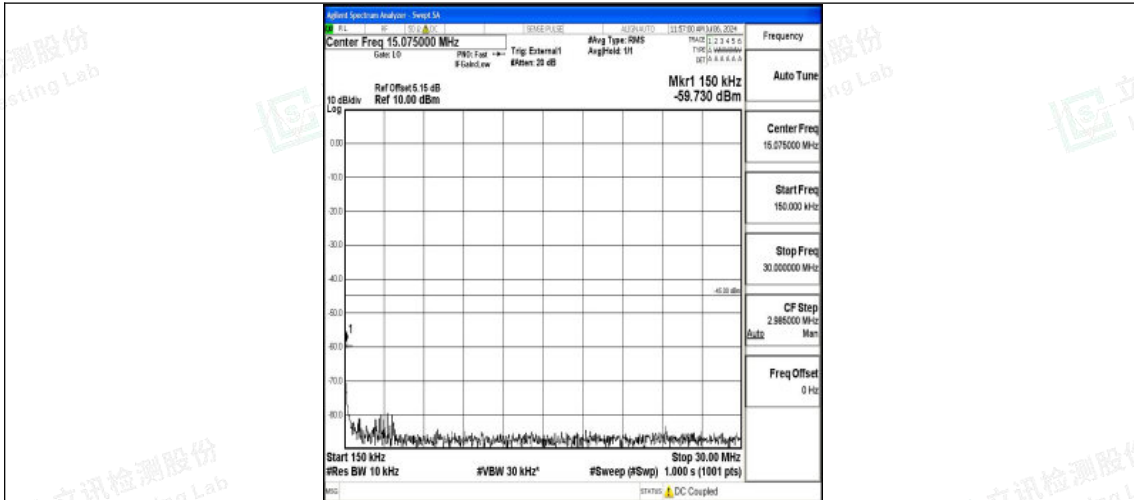

Band38_10MHz_16QAM_38000_1RB#0_1000~20000_1000~20000

Band38_10MHz_16QAM_38000_1RB#0_20000~27000_20000~27000

Band38_10MHz_QPSK_38200_1RB#0_0.009~0.15_0.009~0.15

Shenzhen LCS Compliance Testing Laboratory Ltd.
 Add: 101, 201 Bldg A & 301 Bldg C, Juji Industrial Park Yabianxueziwei, Shajing Street,
 Baoan District, Shenzhen, 518000, China
 Tel: +(86) 0755-82591330 | E-mail: webmaster@lcs-cert.com | Web: www.lcs-cert.com
 Scan code to check authenticity