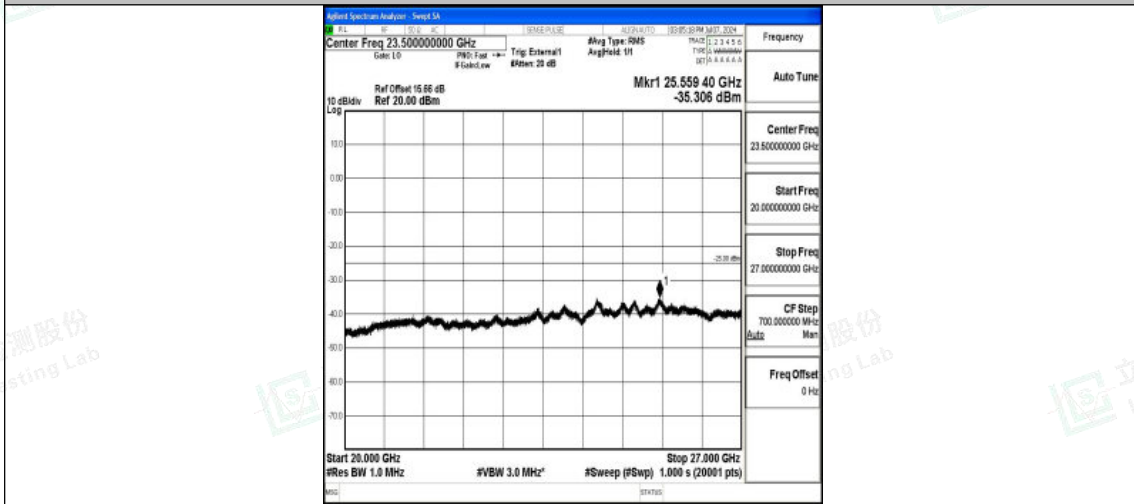

Band38_15MHz_QPSK_37825_1RB#0_1000~20000_1000~20000

Band38_15MHz_QPSK_37825_1RB#0_20000~27000_20000~27000