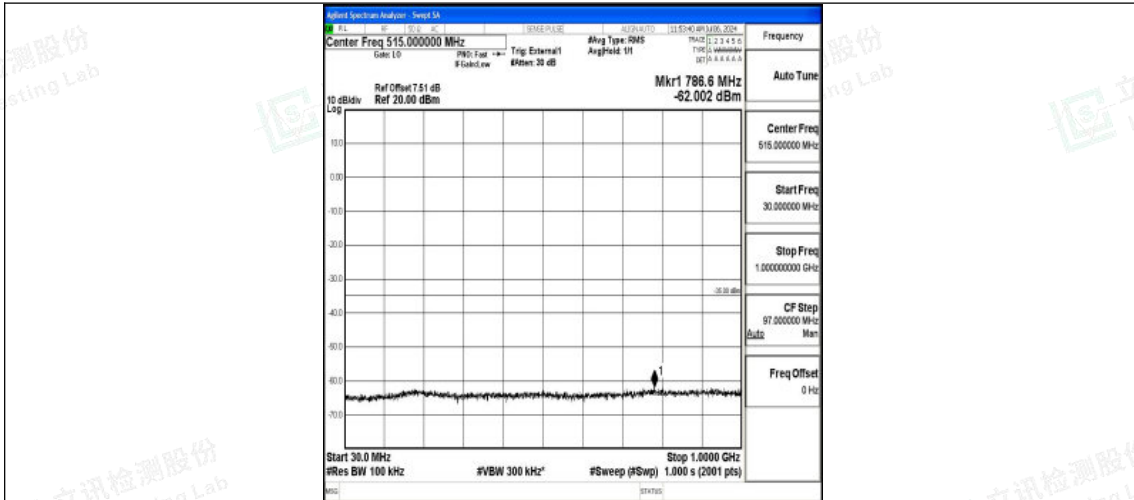

Band38_10MHz_16QAM_37800_1RB#0_20000~27000_20000~27000

Band38_10MHz_QPSK_38000_1RB#0_0.009~0.15_0.009~0.15

Band38_10MHz_QPSK_38000_1RB#0_0.15~30_0.15~30

Shenzhen LCS Compliance Testing Laboratory Ltd.
 Add: 101, 201 Bldg A & 301 Bldg C, Juji Industrial Park Yabianxueziwei, Shajing Street,
 Baoan District, Shenzhen, 518000, China
 Tel: +(86) 0755-82591330 | E-mail: webmaster@lcs-cert.com | Web: www.lcs-cert.com
 Scan code to check authenticity