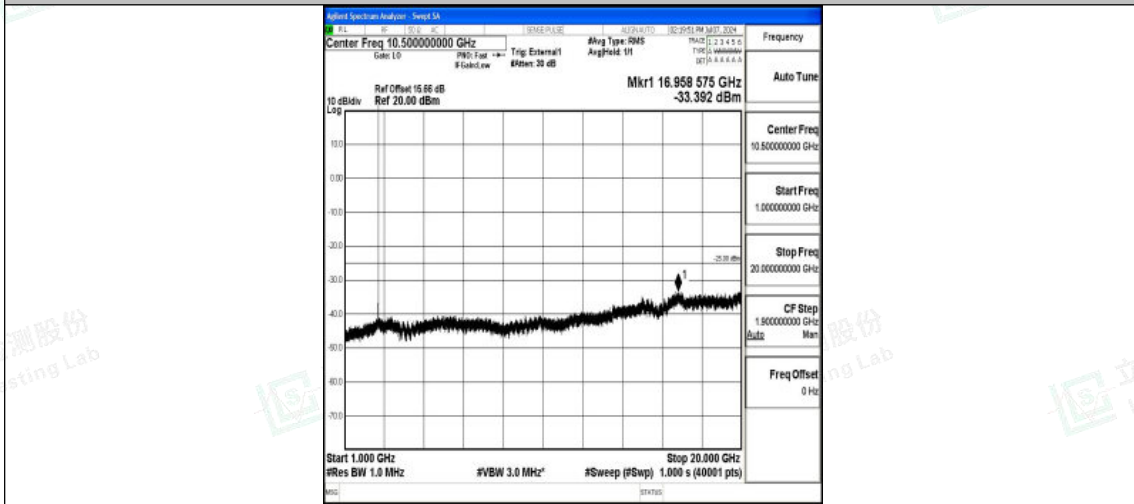

Band38_5MHz_16QAM_38225_1RB#0_30~1000_30~1000

Band38_5MHz_16QAM_38225_1RB#0_1000~20000_1000~20000