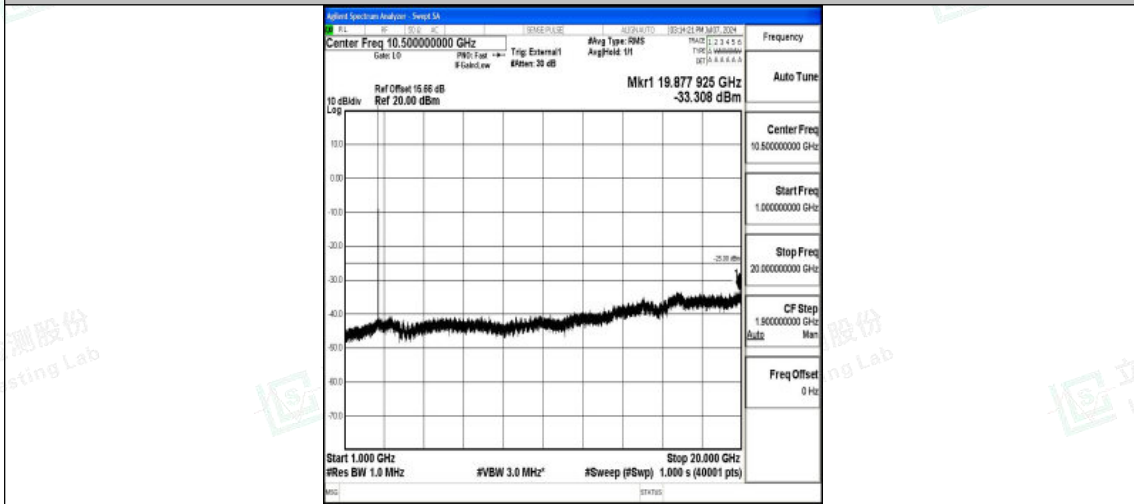

Band38_15MHz_16QAM_38175_1RB#0_30~1000_30~1000

Band38_15MHz_16QAM_38175_1RB#0_1000~20000_1000~20000