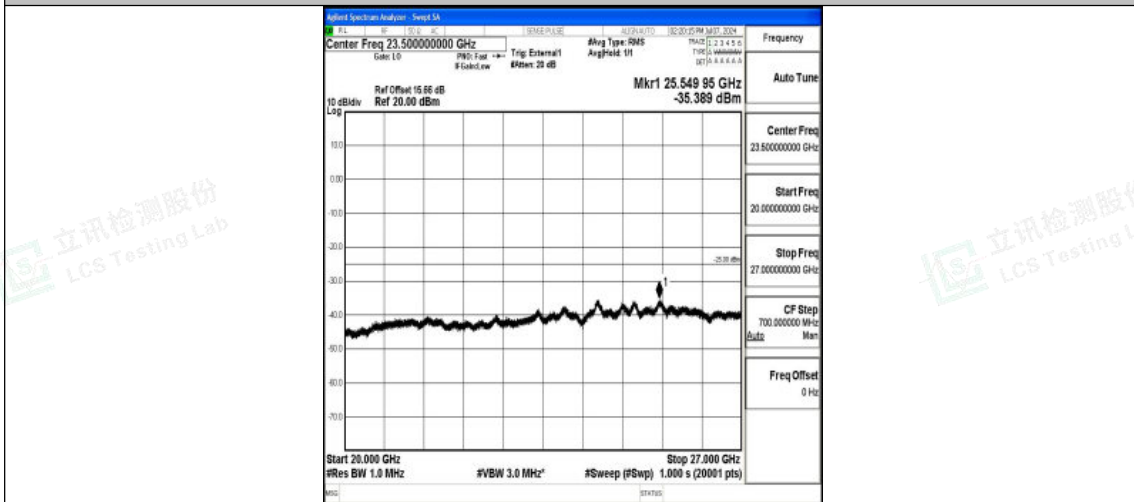

Band38_5MHz_16QAM_38225_1RB#0_30~1000_30~1000

Band38_5MHz_16QAM_38225_1RB#0_1000~20000_1000~20000

Band38_5MHz_16QAM_38225_1RB#0_20000~27000_20000~27000

Shenzhen LCS Compliance Testing Laboratory Ltd.
Add: 101, 201 Bldg A & 301 Bldg C, Juji Industrial Park Yabianxueziwei, Shajing Street,
Baoan District, Shenzhen, 518000, China
Tel: +(86) 0755-82591330 | E-mail: webmaster@lcs-cert.com | Web: www.lcs-cert.com
Scan code to check authenticity

Band38_10MHz_QPSK_37800_1RB#0_0.009~0.15_0.009~0.15

Band38_10MHz_QPSK_37800_1RB#0_0.15~30_0.15~30

Band38_10MHz_QPSK_37800_1RB#0_30~1000_30~1000

Shenzhen LCS Compliance Testing Laboratory Ltd.
 Add: 101, 201 Bldg A & 301 Bldg C, Juji Industrial Park Yabianxueziwei, Shajing Street,
 Baoan District, Shenzhen, 518000, China
 Tel: +(86) 0755-82591330 | E-mail: webmaster@lcs-cert.com | Web: www.lcs-cert.com
 Scan code to check authenticity