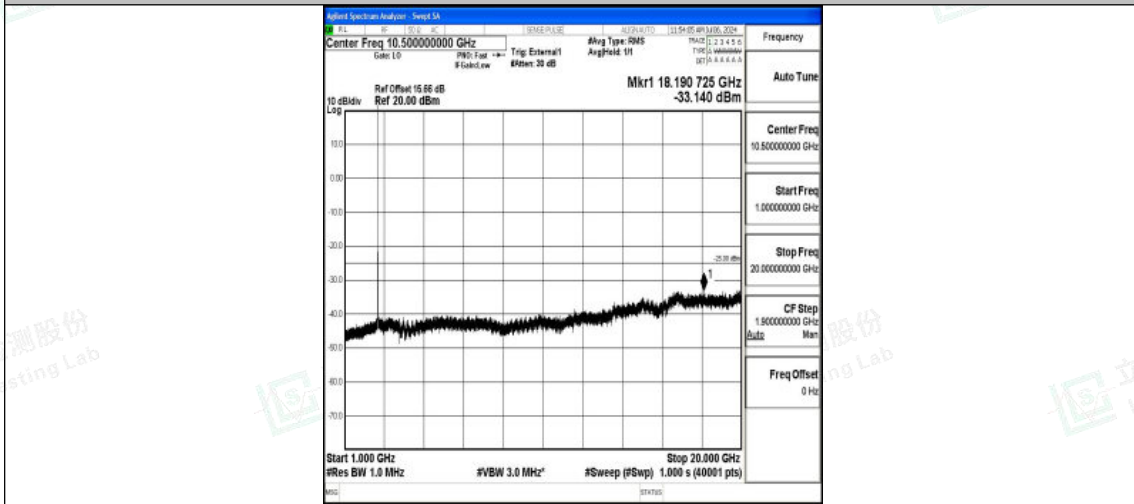

Band38_10MHz_QPSK_38000_1RB#0_30~1000_30~1000

Band38_10MHz_QPSK_38000_1RB#0_1000~20000_1000~20000