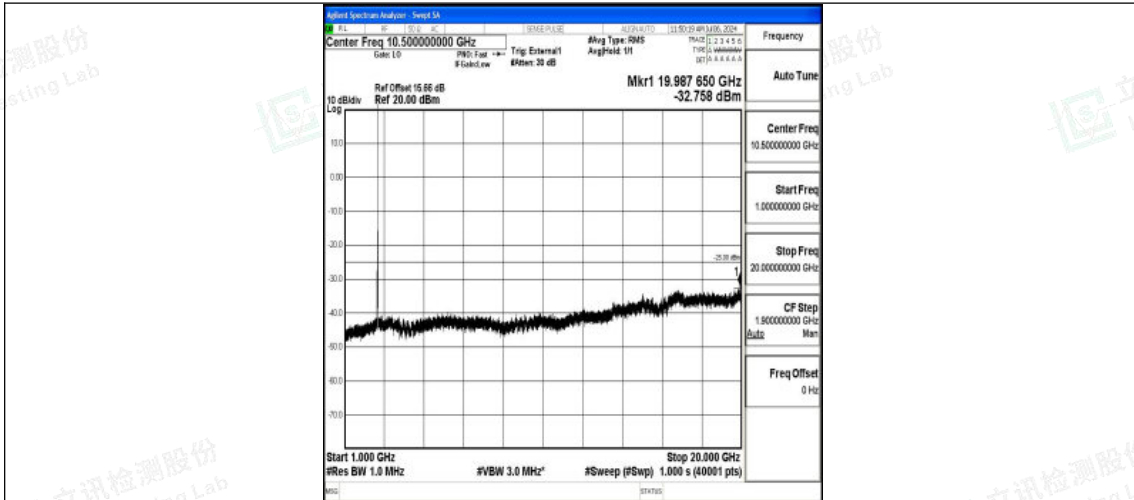

Band38_10MHz_QPSK_37800_1RB#0_0.009~0.15_0.009~0.15

Band38_10MHz_QPSK_37800_1RB#0_0.15~30_0.15~30

Band38_10MHz_QPSK_37800_1RB#0_30~1000_30~1000

Shenzhen LCS Compliance Testing Laboratory Ltd.
 Add: 101, 201 Bldg A & 301 Bldg C, Juji Industrial Park Yabianxueziwei, Shajing Street,
 Baoan District, Shenzhen, 518000, China
 Tel: +(86) 0755-82591330 | E-mail: webmaster@lcs-cert.com | Web: www.lcs-cert.com
 Scan code to check authenticity