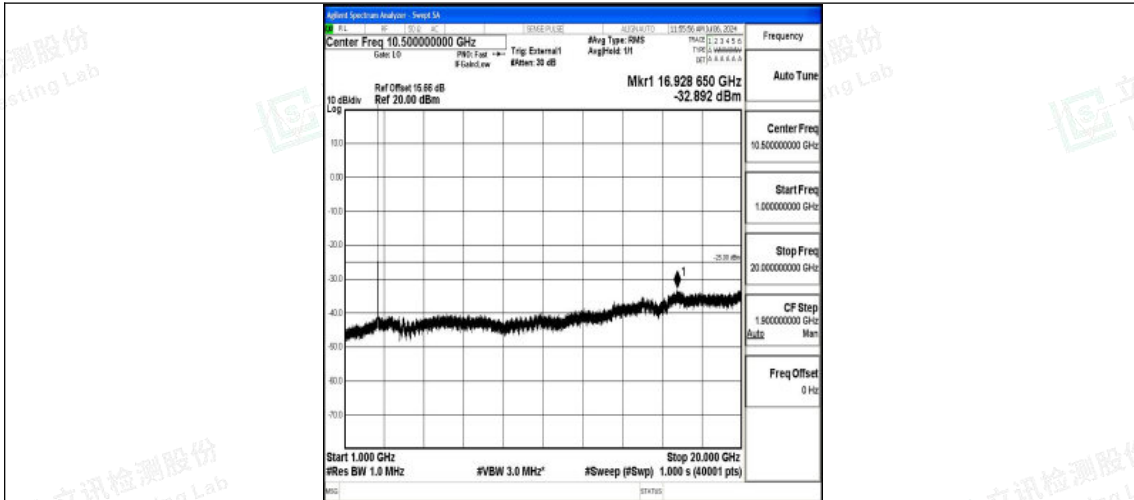

Band38_10MHz_16QAM_38000_1RB#0_0.009~0.15_0.009~0.15

Band38_10MHz_16QAM_38000_1RB#0_0.15~30_0.15~30

Band38_10MHz_16QAM_38000_1RB#0_30~1000_30~1000

Shenzhen LCS Compliance Testing Laboratory Ltd.
 Add: 101, 201 Bldg A & 301 Bldg C, Juji Industrial Park Yabianxueziwei, Shajing Street,
 Baoan District, Shenzhen, 518000, China
 Tel: +(86) 0755-82591330 | E-mail: webmaster@lcs-cert.com | Web: www.lcs-cert.com
 Scan code to check authenticity