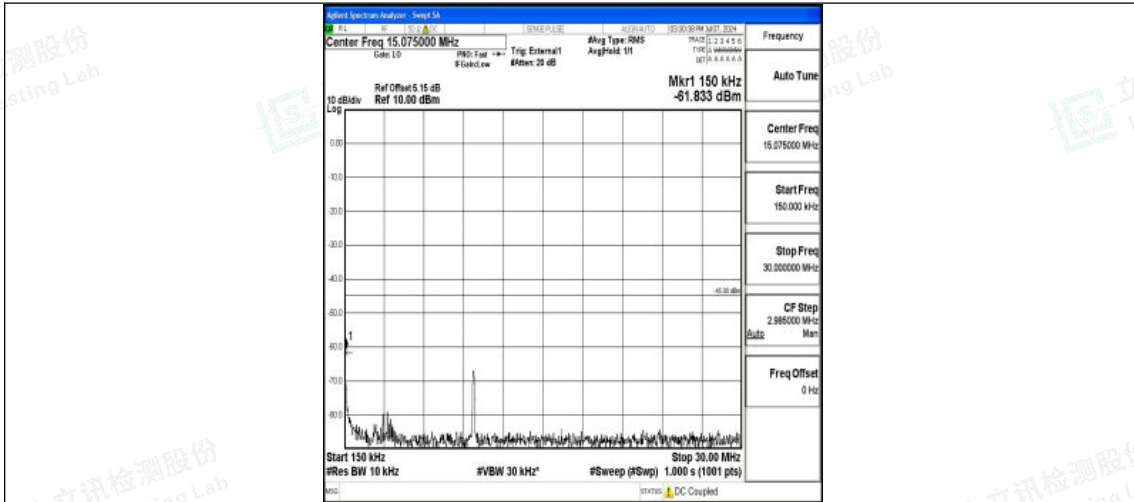

Band38_20MHz_QPSK_37850_1RB#0_1000~20000_1000~20000

Band38_20MHz_QPSK_37850_1RB#0_20000~27000_20000~27000

Band38_20MHz_16QAM_37850_1RB#0_0.009~0.15_0.009~0.15

Shenzhen LCS Compliance Testing Laboratory Ltd.
Add: 101, 201 Bldg A & 301 Bldg C, Juji Industrial Park Yabianxueziwei, Shajing Street,
Baoan District, Shenzhen, 518000, China
Tel: +(86) 0755-82591330 | E-mail: webmaster@lcs-cert.com | Web: www.lcs-cert.com
Scan code to check authenticity