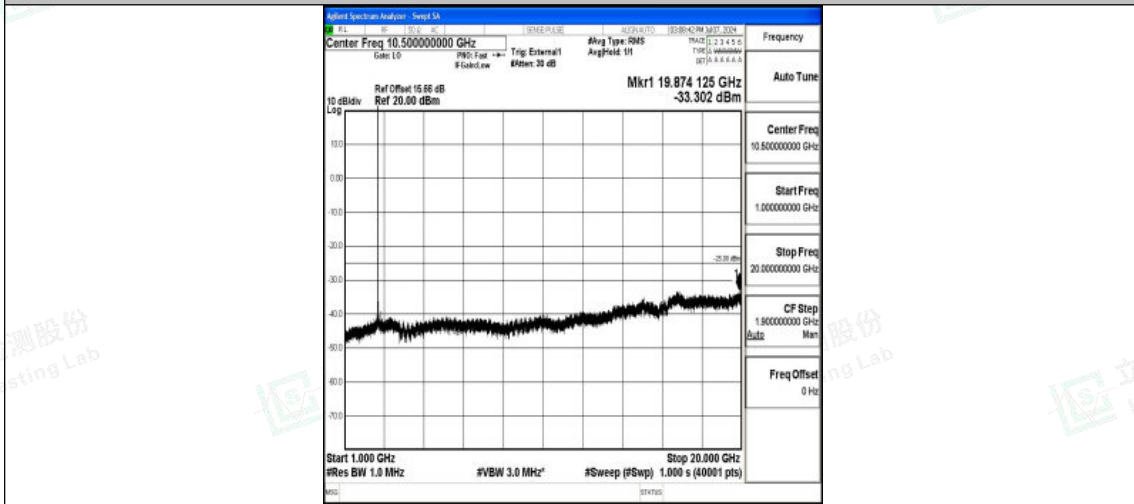

Band38_15MHz_QPSK_38000_1RB#0_30~1000_30~1000

Band38_15MHz_QPSK_38000_1RB#0_1000~20000_1000~20000