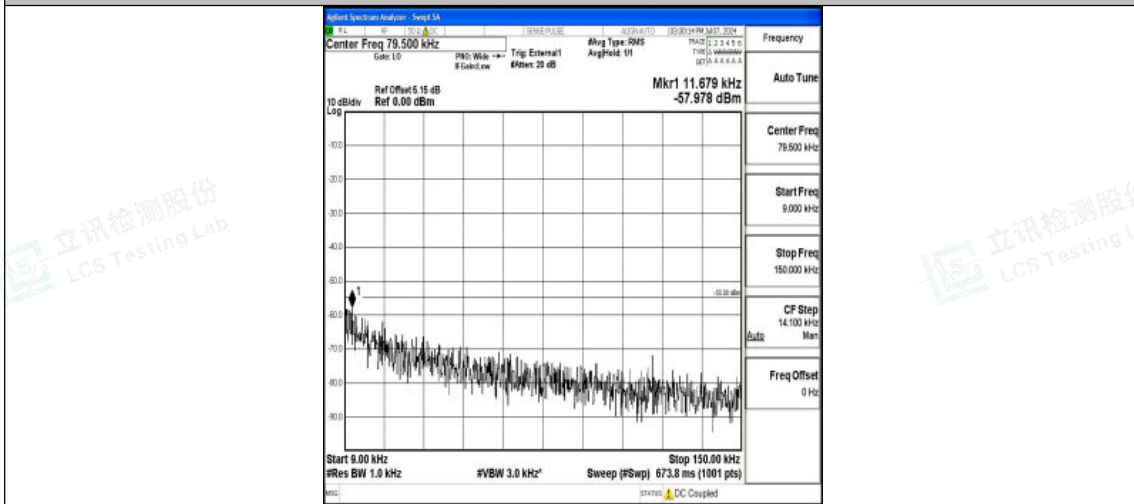

Band38_20MHz_QPSK_37850_1RB#0_20000~27000_20000~27000

Band38_20MHz_16QAM_37850_1RB#0_0.009~0.15_0.009~0.15

Shenzhen LCS Compliance Testing Laboratory Ltd.
Add: 101, 201 Bldg A & 301 Bldg C, Juji Industrial Park Yabianxueziwei, Shajing Street,
Baoan District, Shenzhen, 518000, China
Tel: +(86) 0755-82591330 | E-mail: webmaster@lcs-cert.com | Web: www.lcs-cert.com
Scan code to check authenticity