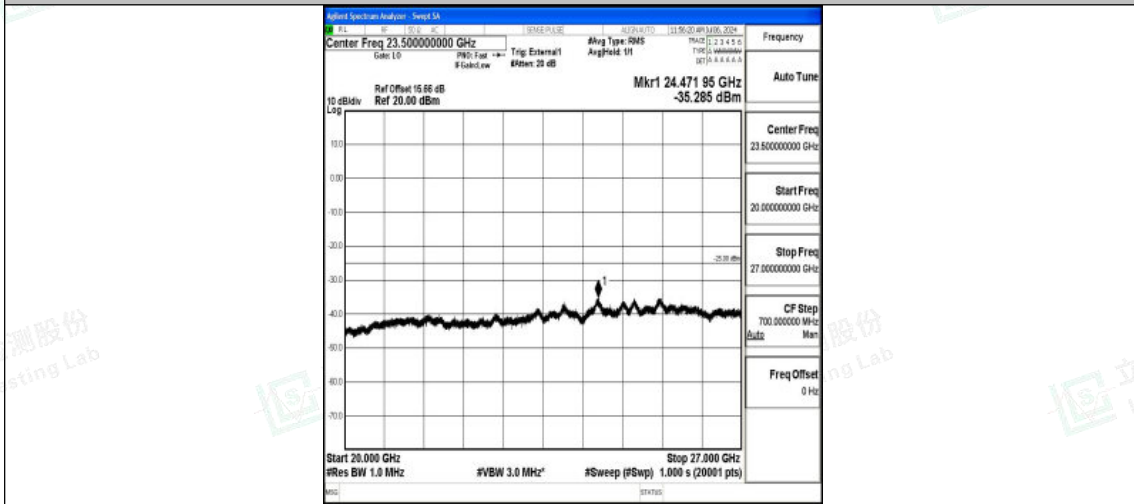

Band38_10MHz_16QAM_38000_1RB#0_1000~20000_1000~20000

Band38_10MHz_16QAM_38000_1RB#0_20000~27000_20000~27000