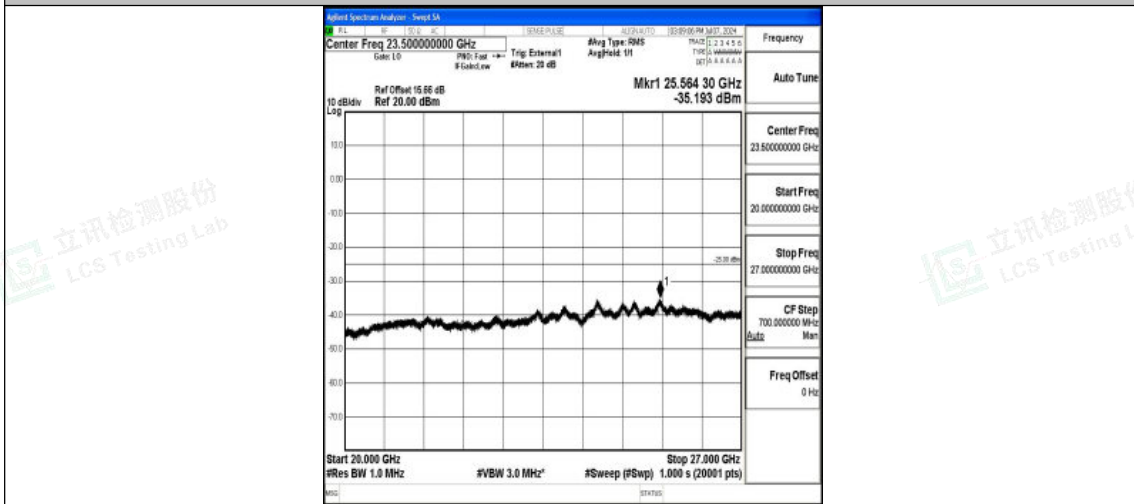

Band38_15MHz_QPSK_38000_1RB#0_1000~20000_1000~20000

Band38_15MHz_QPSK_38000_1RB#0_20000~27000_20000~27000

Shenzhen LCS Compliance Testing Laboratory Ltd.
Add: 101, 201 Bldg A & 301 Bldg C, Juji Industrial Park Yabianxueziwei, Shajing Street,
Baoan District, Shenzhen, 518000, China
Tel: +(86) 0755-82591330 | E-mail: webmaster@lcs-cert.com | Web: www.lcs-cert.com
Scan code to check authenticity