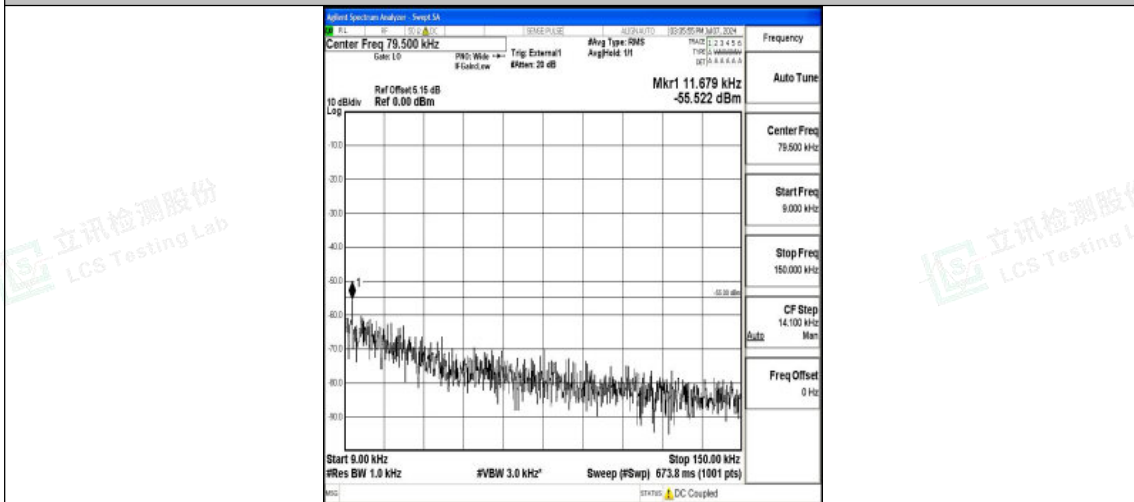

Band38_20MHz_16QAM_38000_1RB#0_20000~27000_20000~27000

Band38_20MHz_QPSK_38150_1RB#0_0.009~0.15_0.009~0.15

Shenzhen LCS Compliance Testing Laboratory Ltd.
Add: 101, 201 Bldg A & 301 Bldg C, Juji Industrial Park Yabianxueziwei, Shajing Street,
Baoan District, Shenzhen, 518000, China
Tel: +(86) 0755-82591330 | E-mail: webmaster@lcs-cert.com | Web: www.lcs-cert.com
Scan code to check authenticity