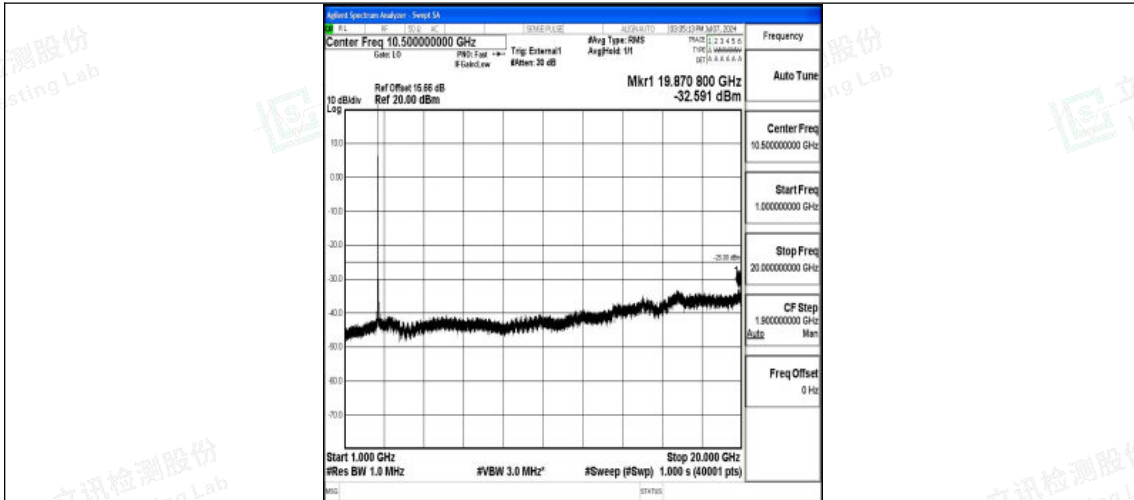

Band38_20MHz_16QAM_38000_1RB#0_0.009~0.15_0.009~0.15

Band38_20MHz_16QAM_38000_1RB#0_0.15~30_0.15~30

Band38_20MHz_16QAM_38000_1RB#0_30~1000_30~1000

Shenzhen LCS Compliance Testing Laboratory Ltd.
Add: 101, 201 Bldg A & 301 Bldg C, Juji Industrial Park Yabianxueziwei, Shajing Street,
Baoan District, Shenzhen, 518000, China
Tel: +(86) 0755-82591330 | E-mail: webmaster@lcs-cert.com | Web: www.lcs-cert.com
Scan code to check authenticity