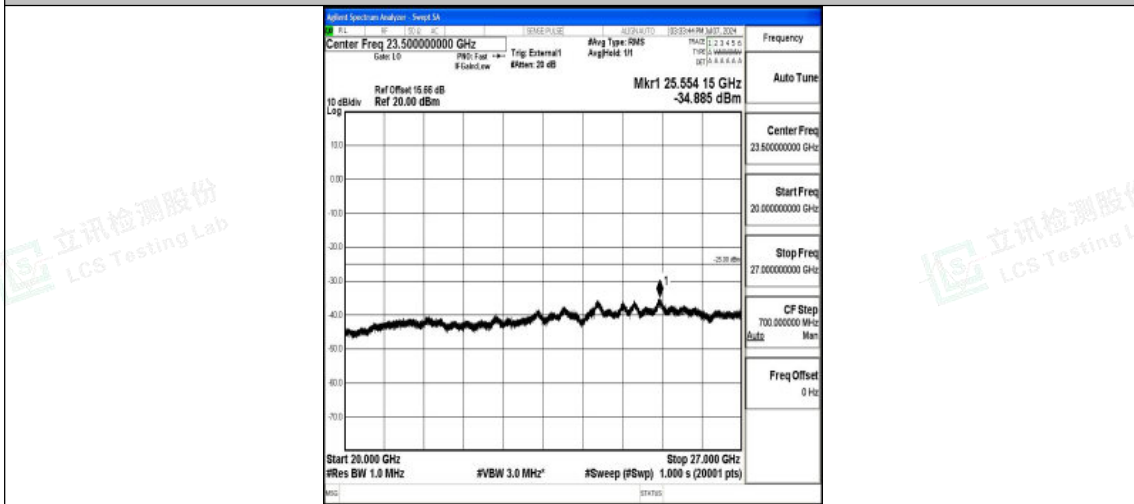

Band38_20MHz_QPSK_38000_1RB#0_1000~20000_1000~20000

Band38_20MHz_QPSK_38000_1RB#0_20000~27000_20000~27000

Shenzhen LCS Compliance Testing Laboratory Ltd.
Add: 101, 201 Bldg A & 301 Bldg C, Juji Industrial Park Yabianxueziwei, Shajing Street,
Baoan District, Shenzhen, 518000, China
Tel: +(86) 0755-82591330 | E-mail: webmaster@lcs-cert.com | Web: www.lcs-cert.com
Scan code to check authenticity