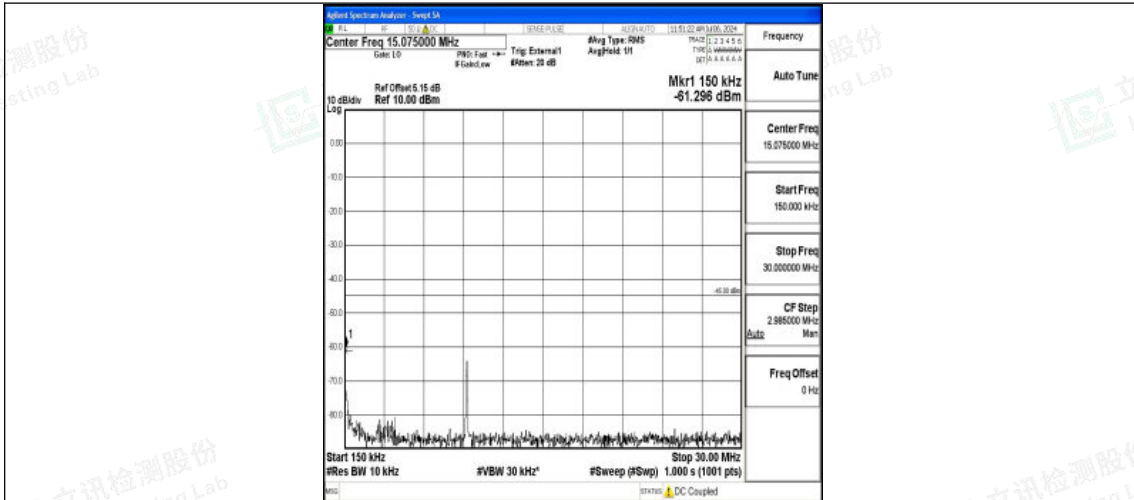

Band38_10MHz_QPSK_37800_1RB#0_0.009~0.15_0.009~0.15

Band38_10MHz_QPSK_37800_1RB#0_0.15~30_0.15~30

Band38_10MHz_QPSK_37800_1RB#0_30~1000_30~1000

Shenzhen LCS Compliance Testing Laboratory Ltd.
 Add: 101, 201 Bldg A & 301 Bldg C, Juji Industrial Park Yabianxueziwei, Shajing Street,
 Baoan District, Shenzhen, 518000, China
 Tel: +(86) 0755-82591330 | E-mail: webmaster@lcs-cert.com | Web: www.lcs-cert.com
 Scan code to check authenticity

Band38_10MHz_QPSK_37800_1RB#0_1000~20000_1000~20000

Band38_10MHz_QPSK_37800_1RB#0_20000~27000_20000~27000

Band38_10MHz_16QAM_37800_1RB#0_0.009~0.15_0.009~0.15

Shenzhen LCS Compliance Testing Laboratory Ltd.
 Add: 101, 201 Bldg A & 301 Bldg C, Juji Industrial Park Yabianxueziwei, Shajing Street,
 Baoan District, Shenzhen, 518000, China
 Tel: +(86) 0755-82591330 | E-mail: webmaster@lcs-cert.com | Web: www.lcs-cert.com
 Scan code to check authenticity