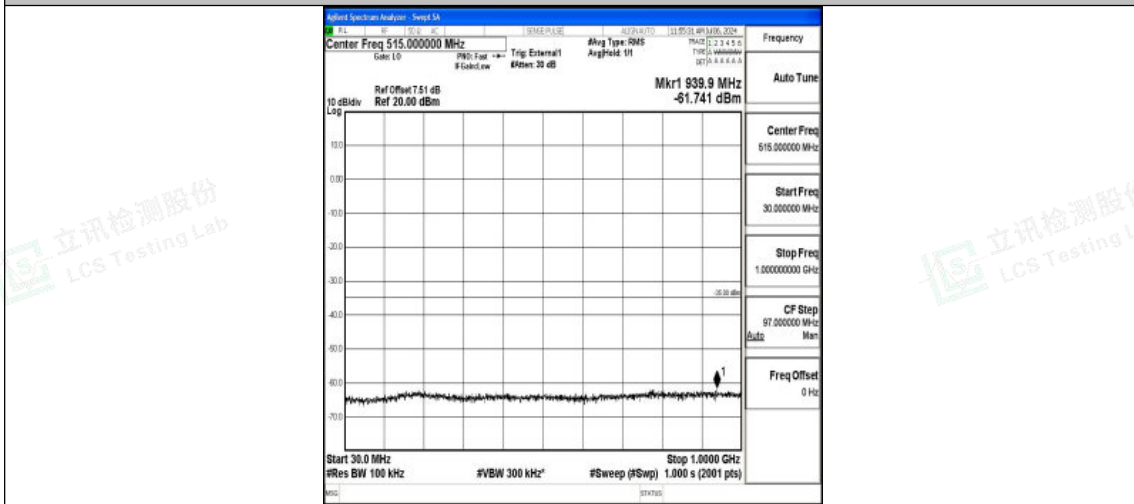

Band38_10MHz_16QAM_38000_1RB#0_0.15~30_0.15~30

Band38_10MHz_16QAM_38000_1RB#0_30~1000_30~1000

Shenzhen LCS Compliance Testing Laboratory Ltd.
Add: 101, 201 Bldg A & 301 Bldg C, Juji Industrial Park Yabianxueziwei, Shajing Street,
Baoan District, Shenzhen, 518000, China
Tel: +(86) 0755-82591330 | E-mail: webmaster@lcs-cert.com | Web: www.lcs-cert.com
Scan code to check authenticity