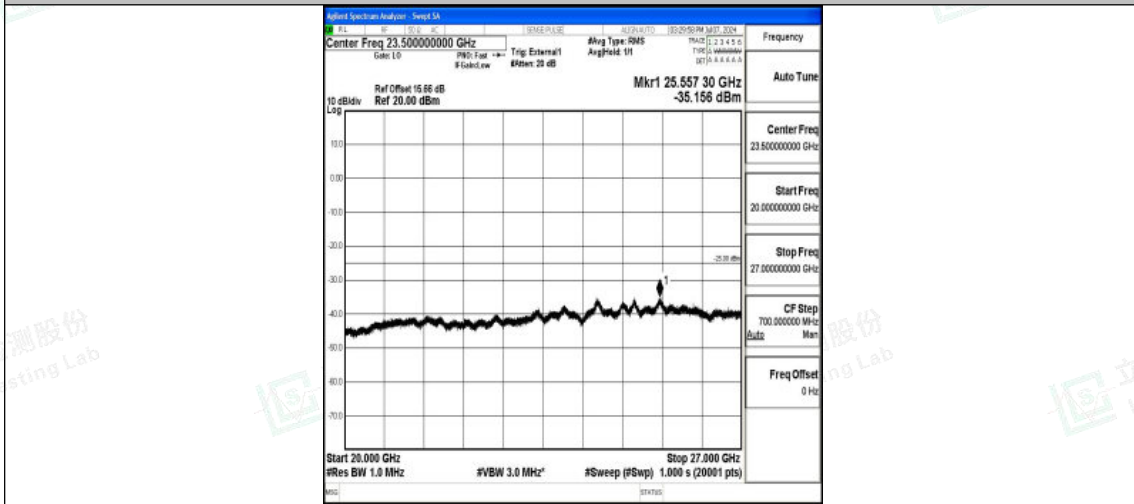

Band38_20MHz_QPSK_37850_1RB#0_1000~20000_1000~20000

Band38_20MHz_QPSK_37850_1RB#0_20000~27000_20000~27000