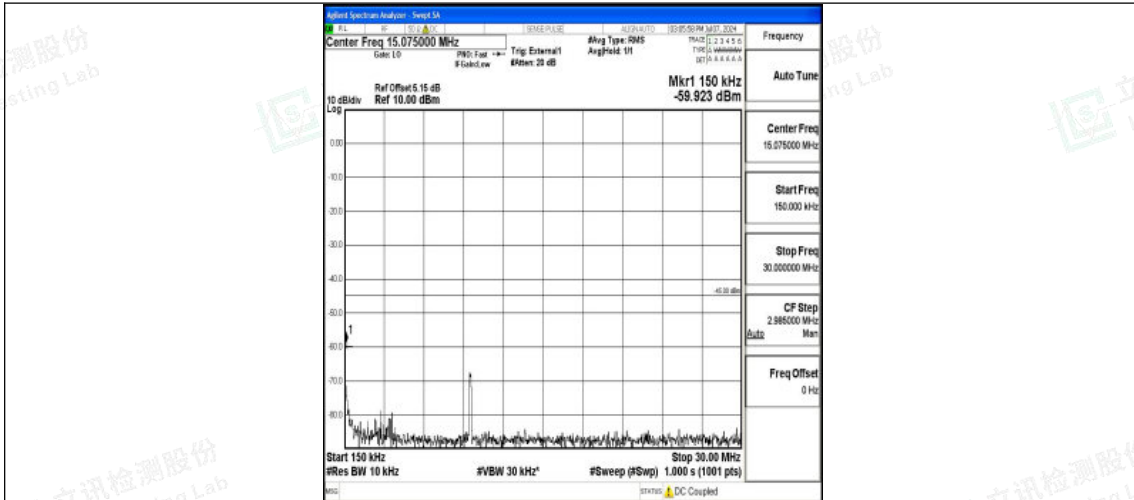

Band38_15MHz_QPSK_37825_1RB#0_1000~20000_1000~20000

Band38_15MHz_QPSK_37825_1RB#0_20000~27000_20000~27000

Band38_15MHz_16QAM_37825_1RB#0_0.009~0.15_0.009~0.15

Shenzhen LCS Compliance Testing Laboratory Ltd.
Add: 101, 201 Bldg A & 301 Bldg C, Juji Industrial Park Yabianxueziwei, Shajing Street,
Baoan District, Shenzhen, 518000, China
Tel: +(86) 0755-82591330 | E-mail: webmaster@lcs-cert.com | Web: www.lcs-cert.com
Scan code to check authenticity