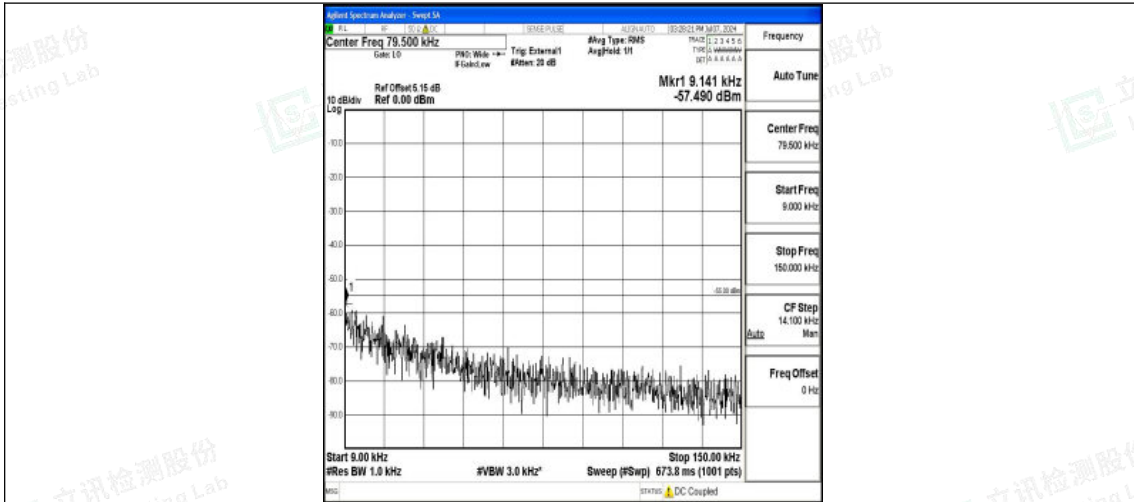

Band38_15MHz_16QAM_38175_1RB#0_30~1000_30~1000

Band38_15MHz_16QAM_38175_1RB#0_1000~20000_1000~20000

Band38_15MHz_16QAM_38175_1RB#0_20000~27000_20000~27000

Shenzhen LCS Compliance Testing Laboratory Ltd.
 Add: 101, 201 Bldg A & 301 Bldg C, Juji Industrial Park Yabianxueziwei, Shajing Street,
 Baoan District, Shenzhen, 518000, China
 Tel: +(86) 0755-82591330 | E-mail: webmaster@lcs-cert.com | Web: www.lcs-cert.com
 Scan code to check authenticity