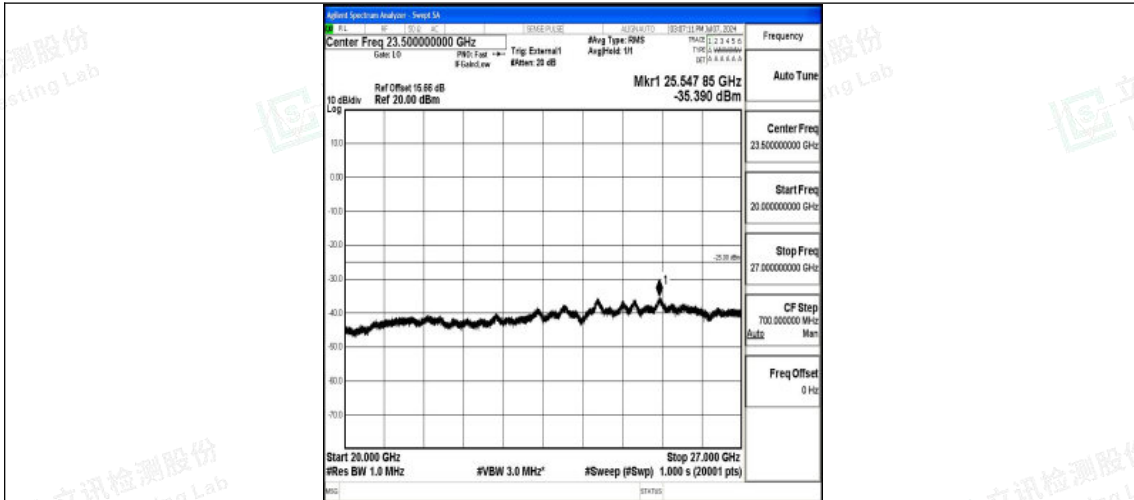

Band38_15MHz_16QAM_37825_1RB#0_0.15~30_0.15~30

Band38_15MHz_16QAM_37825_1RB#0_30~1000_30~1000

Band38_15MHz_16QAM_37825_1RB#0_1000~20000_1000~20000

Shenzhen LCS Compliance Testing Laboratory Ltd.
 Add: 101, 201 Bldg A & 301 Bldg C, Juji Industrial Park Yabianxueziwei, Shajing Street,
 Baoan District, Shenzhen, 518000, China
 Tel: +(86) 0755-82591330 | E-mail: webmaster@lcs-cert.com | Web: www.lcs-cert.com
 Scan code to check authenticity