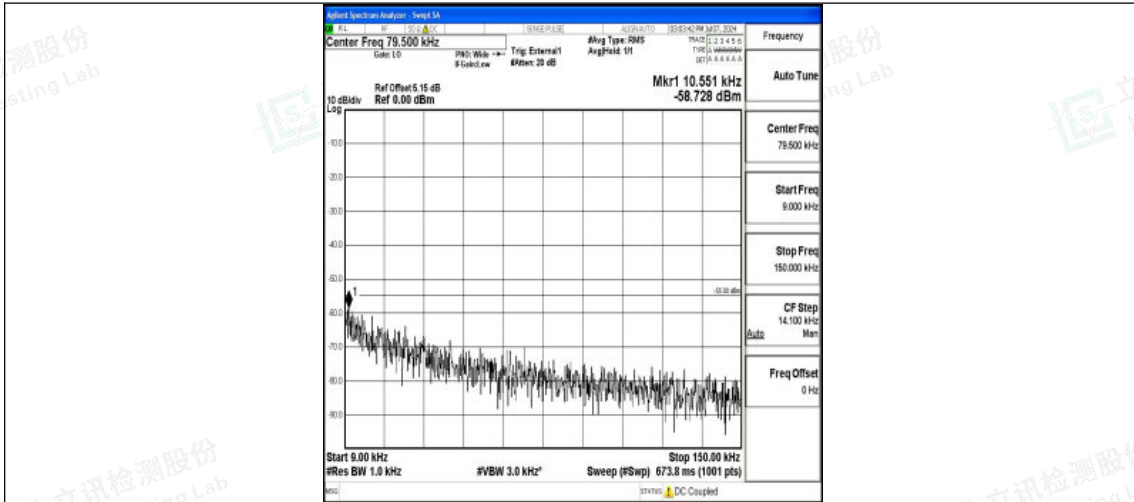

Band38_10MHz_16QAM_38200_1RB#0_30~1000_30~1000

Band38_10MHz_16QAM_38200_1RB#0_1000~20000_1000~20000

Band38_10MHz_16QAM_38200_1RB#0_20000~27000_20000~27000

Shenzhen LCS Compliance Testing Laboratory Ltd.
Add: 101, 201 Bldg A & 301 Bldg C, Juji Industrial Park Yabianxueziwei, Shajing Street,
Baoan District, Shenzhen, 518000, China
Tel: +(86) 0755-82591330 | E-mail: webmaster@lcs-cert.com | Web: www.lcs-cert.com
Scan code to check authenticity