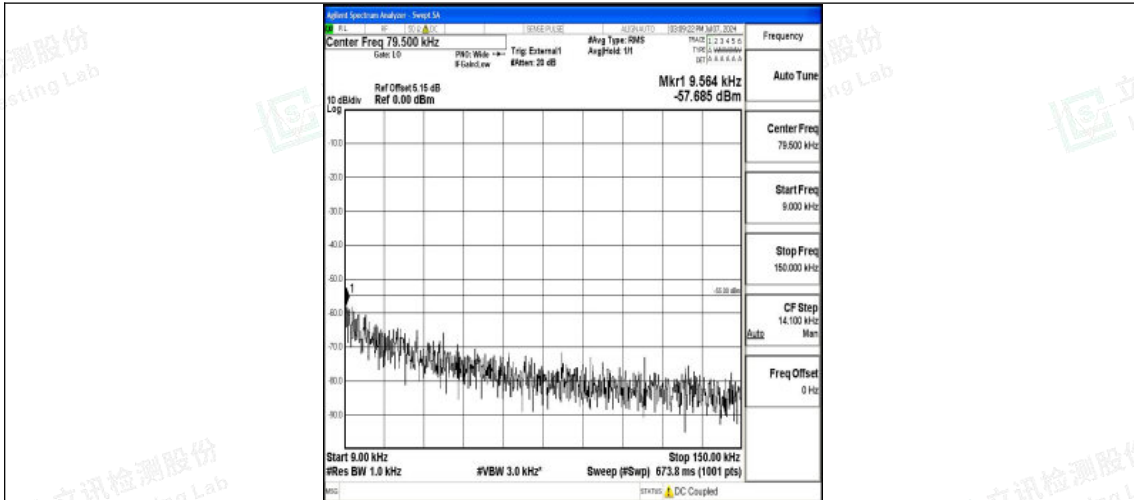

Band38_15MHz_QPSK_38000_1RB#0_30~1000_30~1000

Band38_15MHz_QPSK_38000_1RB#0_1000~20000_1000~20000

Band38_15MHz_QPSK_38000_1RB#0_20000~27000_20000~27000

Shenzhen LCS Compliance Testing Laboratory Ltd.
Add: 101, 201 Bldg A & 301 Bldg C, Juji Industrial Park Yabianxueziwei, Shajing Street,
Baoan District, Shenzhen, 518000, China
Tel: +(86) 0755-82591330 | E-mail: webmaster@lcs-cert.com | Web: www.lcs-cert.com
Scan code to check authenticity