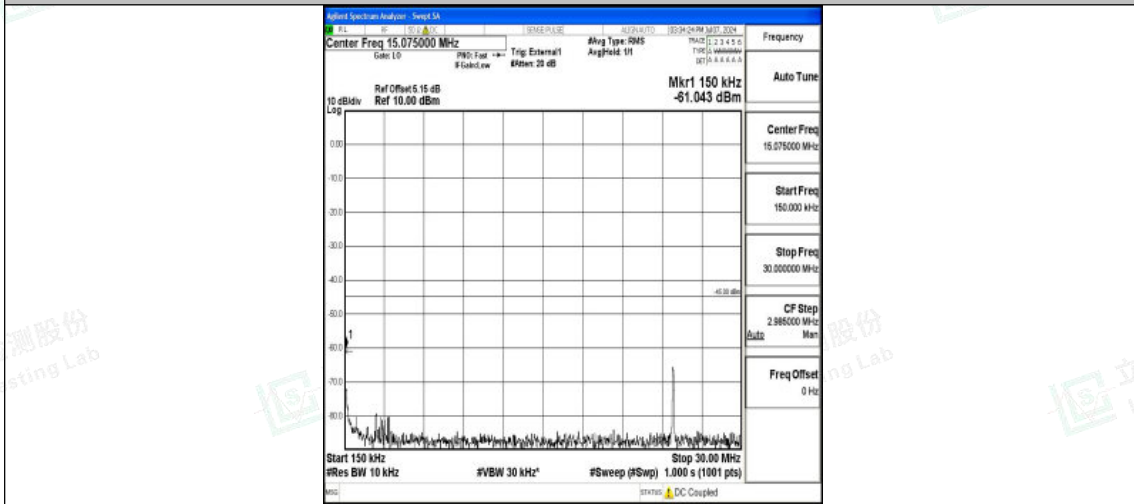

Band38_20MHz_16QAM_38000_1RB#0_0.009~0.15_0.009~0.15

Band38_20MHz_16QAM_38000_1RB#0_0.15~30_0.15~30