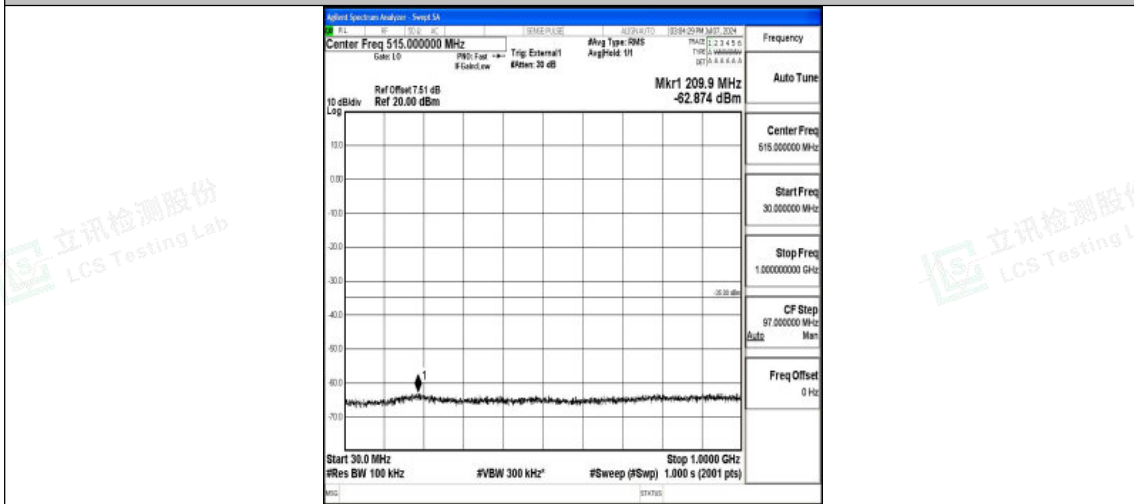

Band38_15MHz_QPSK_37825_1RB#0_0.15~30_0.15~30

Band38_15MHz_QPSK_37825_1RB#0_30~1000_30~1000

Shenzhen LCS Compliance Testing Laboratory Ltd.
Add: 101, 201 Bldg A & 301 Bldg C, Juji Industrial Park Yabianxueziwei, Shajing Street,
Baoan District, Shenzhen, 518000, China
Tel: +(86) 0755-82591330 | E-mail: webmaster@lcs-cert.com | Web: www.lcs-cert.com
Scan code to check authenticity