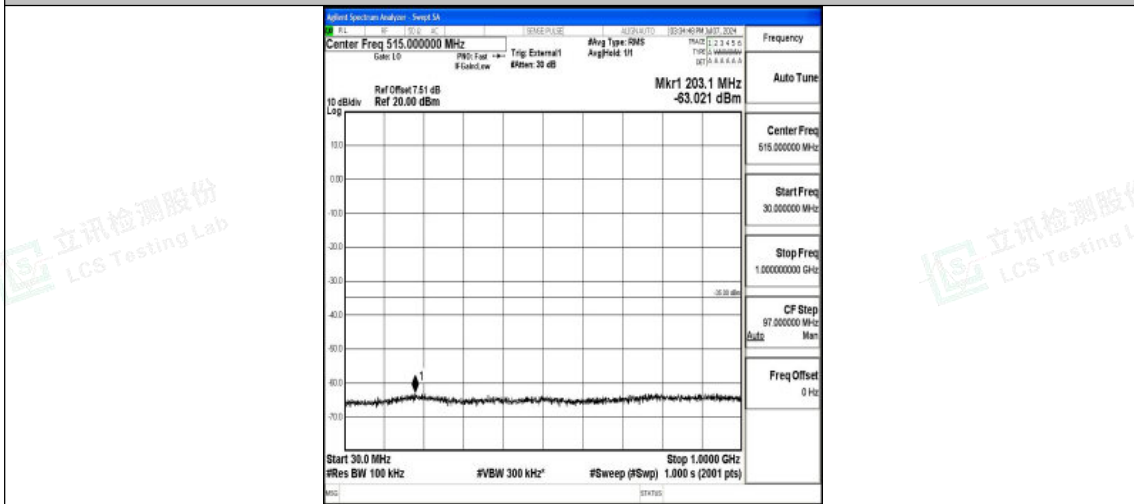

Band38_20MHz_16QAM_38000_1RB#0_0.15~30_0.15~30

Band38_20MHz_16QAM_38000_1RB#0_30~1000_30~1000

Shenzhen LCS Compliance Testing Laboratory Ltd.
Add: 101, 201 Bldg A & 301 Bldg C, Juji Industrial Park Yabianxueziwei, Shajing Street,
Baoan District, Shenzhen, 518000, China
Tel: +(86) 0755-82591330 | E-mail: webmaster@lcs-cert.com | Web: www.lcs-cert.com
Scan code to check authenticity