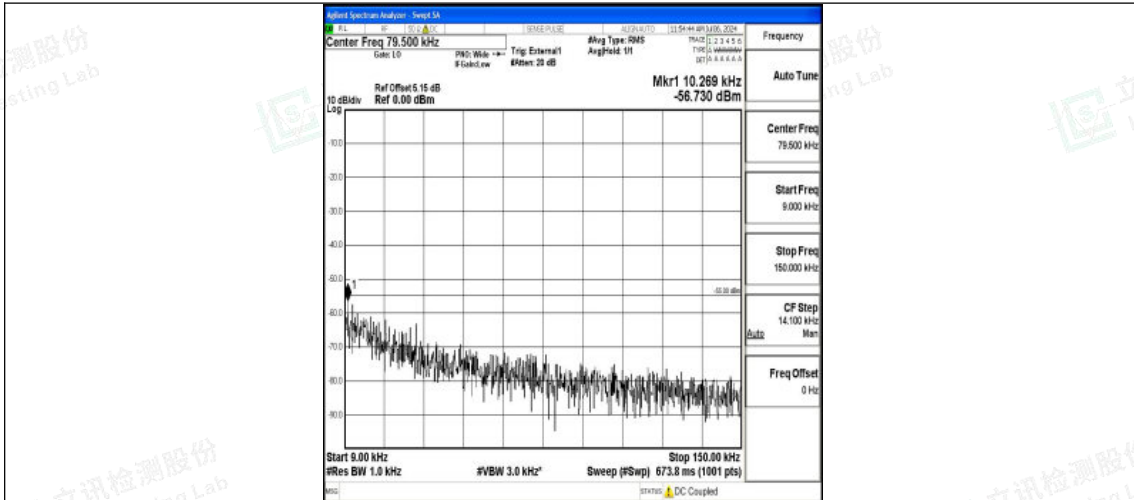

Band38_10MHz_QPSK_38000_1RB#0_30~1000_30~1000

Band38_10MHz_QPSK_38000_1RB#0_1000~20000_1000~20000

Band38_10MHz_QPSK_38000_1RB#0_20000~27000_20000~27000

Shenzhen LCS Compliance Testing Laboratory Ltd.
Add: 101, 201 Bldg A & 301 Bldg C, Juji Industrial Park Yabianxueziwei, Shajing Street,
Baoan District, Shenzhen, 518000, China
Tel: +(86) 0755-82591330 | E-mail: webmaster@lcs-cert.com | Web: www.lcs-cert.com
Scan code to check authenticity