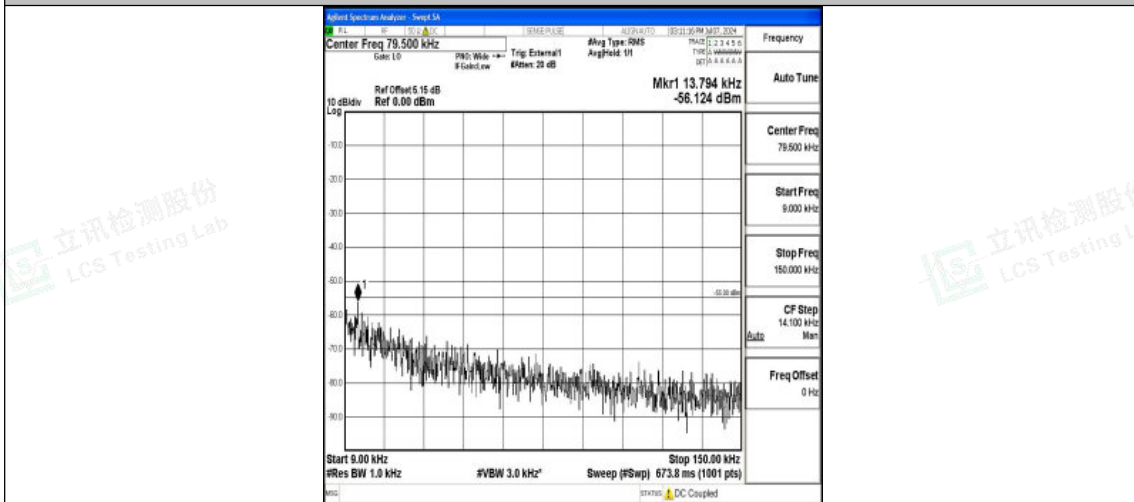

Band38_15MHz_16QAM_38000_1RB#0_20000~27000_20000~27000

Band38_15MHz_QPSK_38175_1RB#0_0.009~0.15_0.009~0.15

Shenzhen LCS Compliance Testing Laboratory Ltd.
Add: 101, 201 Bldg A & 301 Bldg C, Juji Industrial Park Yabianxueziwei, Shajing Street,
Baoan District, Shenzhen, 518000, China
Tel: +(86) 0755-82591330 | E-mail: webmaster@lcs-cert.com | Web: www.lcs-cert.com
Scan code to check authenticity