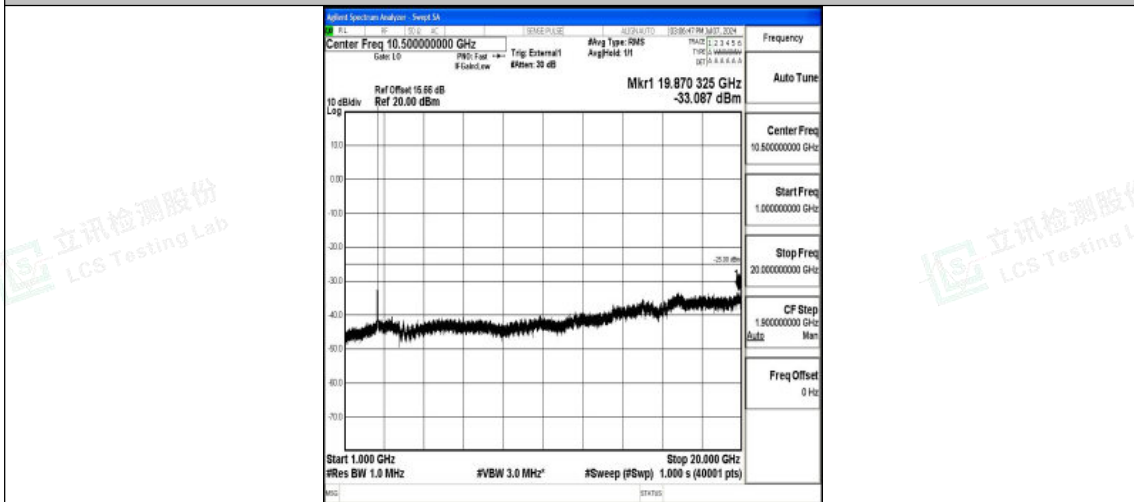

Band38_15MHz_16QAM_37825_1RB#0_30~1000_30~1000

Band38_15MHz_16QAM_37825_1RB#0_1000~20000_1000~20000

Shenzhen LCS Compliance Testing Laboratory Ltd.
Add: 101, 201 Bldg A & 301 Bldg C, Juji Industrial Park Yabianxueziwei, Shajing Street,
Baoan District, Shenzhen, 518000, China
Tel: +(86) 0755-82591330 | E-mail: webmaster@lcs-cert.com | Web: www.lcs-cert.com
Scan code to check authenticity