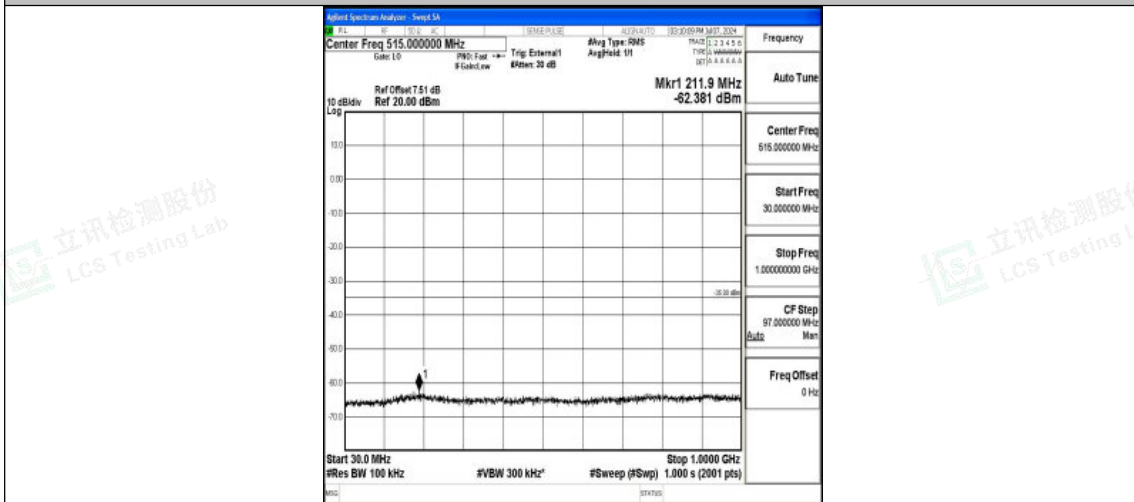

Band38_15MHz_16QAM_38000_1RB#0_0.15~30_0.15~30

Band38_15MHz_16QAM_38000_1RB#0_30~1000_30~1000

Shenzhen LCS Compliance Testing Laboratory Ltd.
Add: 101, 201 Bldg A & 301 Bldg C, Juji Industrial Park Yabianxueziwei, Shajing Street,
Baoan District, Shenzhen, 518000, China
Tel: +(86) 0755-82591330 | E-mail: webmaster@lcs-cert.com | Web: www.lcs-cert.com
Scan code to check authenticity