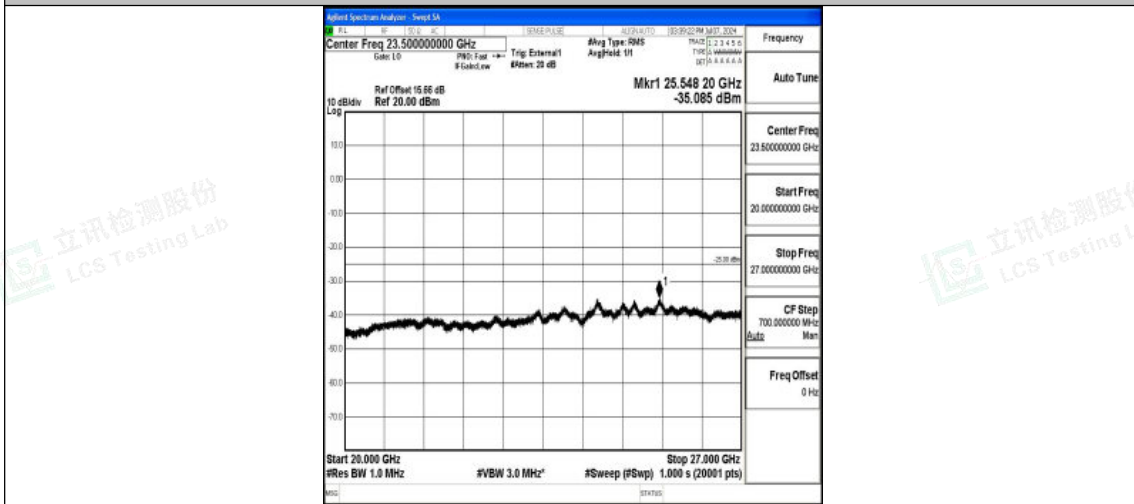

Band38_20MHz_16QAM_38150_1RB#0_1000~20000_1000~20000

Band38_20MHz_16QAM_38150_1RB#0_20000~27000_20000~27000

Shenzhen LCS Compliance Testing Laboratory Ltd.
Add: 101, 201 Bldg A & 301 Bldg C, Juji Industrial Park Yabianxueziwei, Shajing Street,
Baoan District, Shenzhen, 518000, China
Tel: +(86) 0755-82591330 | E-mail: webmaster@lcs-cert.com | Web: www.lcs-cert.com
Scan code to check authenticity