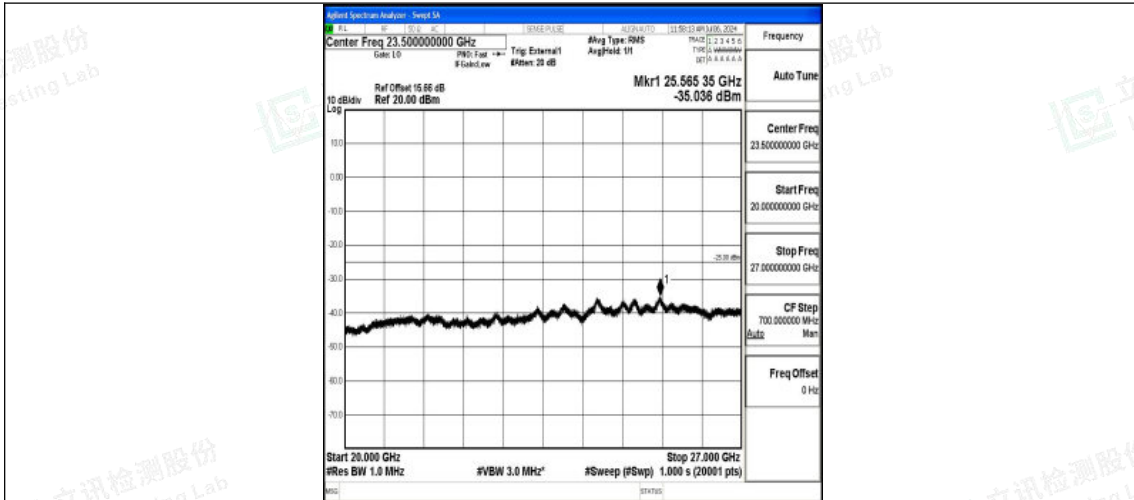

Band38_10MHz_QPSK_38200_1RB#0_0.15~30_0.15~30

Band38_10MHz_QPSK_38200_1RB#0_30~1000_30~1000

Band38_10MHz_QPSK_38200_1RB#0_1000~20000_1000~20000

Shenzhen LCS Compliance Testing Laboratory Ltd.
Add: 101, 201 Bldg A & 301 Bldg C, Juji Industrial Park Yabianxueziwei, Shajing Street,
Baoan District, Shenzhen, 518000, China
Tel: +(86) 0755-82591330 | E-mail: webmaster@lcs-cert.com | Web: www.lcs-cert.com
Scan code to check authenticity