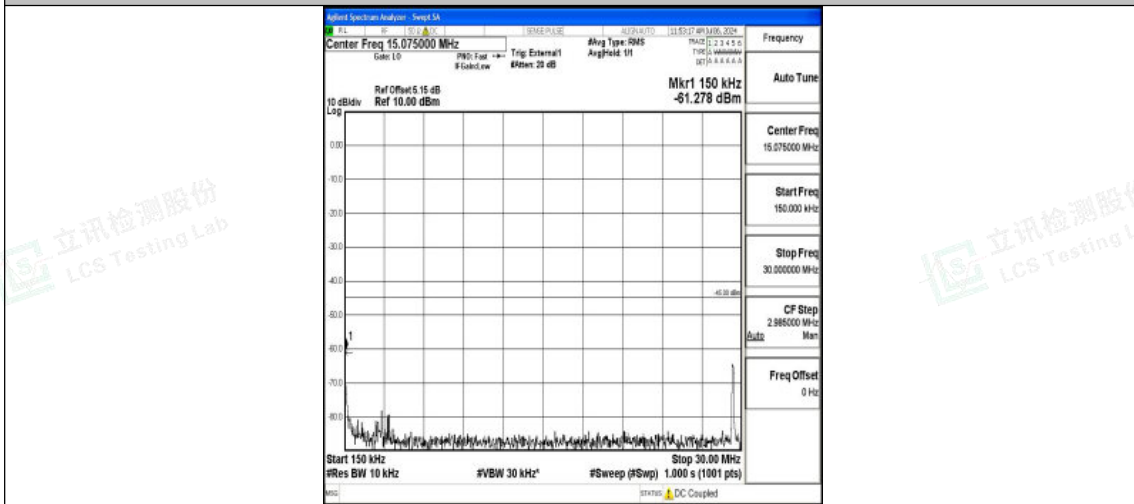

Band38_10MHz_QPSK_37800_1RB#0_1000~20000_1000~20000

Band38_10MHz_QPSK_37800_1RB#0_20000~27000_20000~27000

Band38_10MHz_16QAM_37800_1RB#0_0.009~0.15_0.009~0.15

Shenzhen LCS Compliance Testing Laboratory Ltd.
 Add: 101, 201 Bldg A & 301 Bldg C, Juji Industrial Park Yabianxueziwei, Shajing Street,
 Baoan District, Shenzhen, 518000, China
 Tel: +(86) 0755-82591330 | E-mail: webmaster@lcs-cert.com | Web: www.lcs-cert.com
 Scan code to check authenticity

Band38_10MHz_16QAM_37800_1RB#0_0.15~30_0.15~30

Band38_10MHz_16QAM_37800_1RB#0_30~1000_30~1000

Band38_10MHz_16QAM_37800_1RB#0_1000~20000_1000~20000

Shenzhen LCS Compliance Testing Laboratory Ltd.
 Add: 101, 201 Bldg A & 301 Bldg C, Juji Industrial Park Yabianxueziwei, Shajing Street,
 Baoan District, Shenzhen, 518000, China
 Tel: +(86) 0755-82591330 | E-mail: webmaster@lcs-cert.com | Web: www.lcs-cert.com
 Scan code to check authenticity

Band38_10MHz_16QAM_37800_1RB#0_20000~27000_20000~27000

Band38_10MHz_QPSK_38000_1RB#0_0.009~0.15_0.009~0.15

Band38_10MHz_QPSK_38000_1RB#0_0.15~30_0.15~30

Shenzhen LCS Compliance Testing Laboratory Ltd.
 Add: 101, 201 Bldg A & 301 Bldg C, Juji Industrial Park Yabianxueziwei, Shajing Street,
 Baoan District, Shenzhen, 518000, China
 Tel: +(86) 0755-82591330 | E-mail: webmaster@lcs-cert.com | Web: www.lcs-cert.com
 Scan code to check authenticity