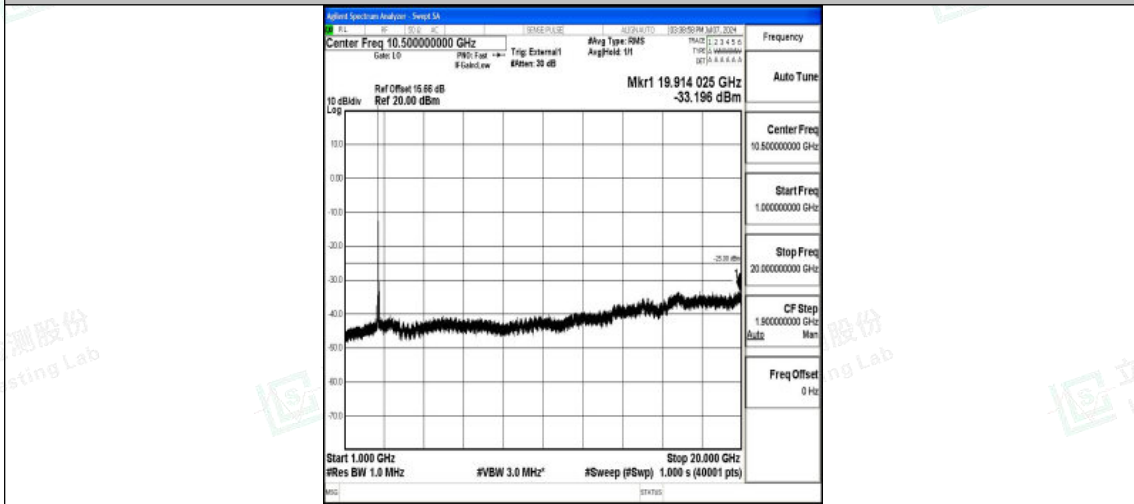

Band38_20MHz_16QAM_38150_1RB#0_30~1000_30~1000

Band38_20MHz_16QAM_38150_1RB#0_1000~20000_1000~20000