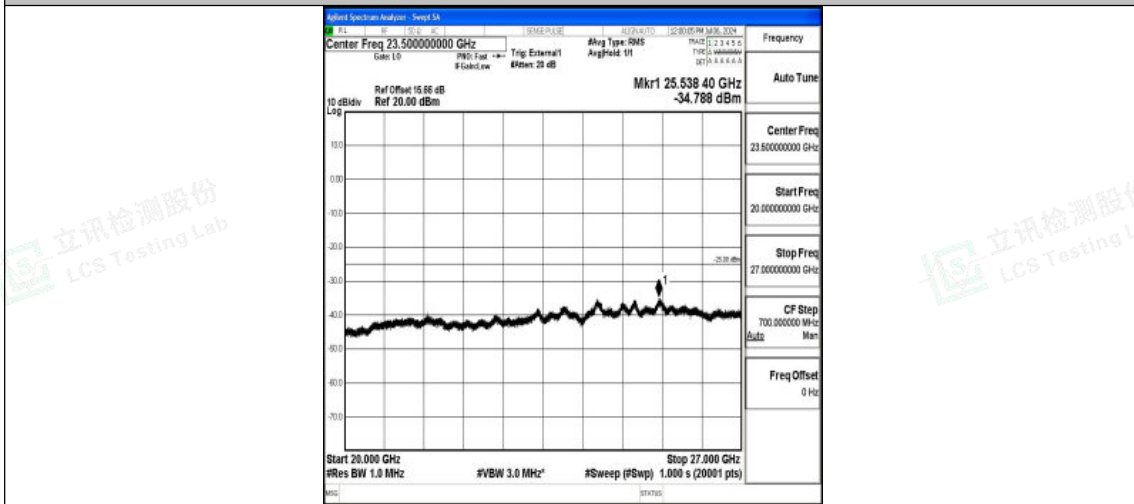

Band38_10MHz_16QAM_38200_1RB#0_1000~20000_1000~20000

Band38_10MHz_16QAM_38200_1RB#0_20000~27000_20000~27000

Shenzhen LCS Compliance Testing Laboratory Ltd.
Add: 101, 201 Bldg A & 301 Bldg C, Juji Industrial Park Yabianxueziwei, Shajing Street,
Baoan District, Shenzhen, 518000, China
Tel: +(86) 0755-82591330 | E-mail: webmaster@lcs-cert.com | Web: www.lcs-cert.com
Scan code to check authenticity