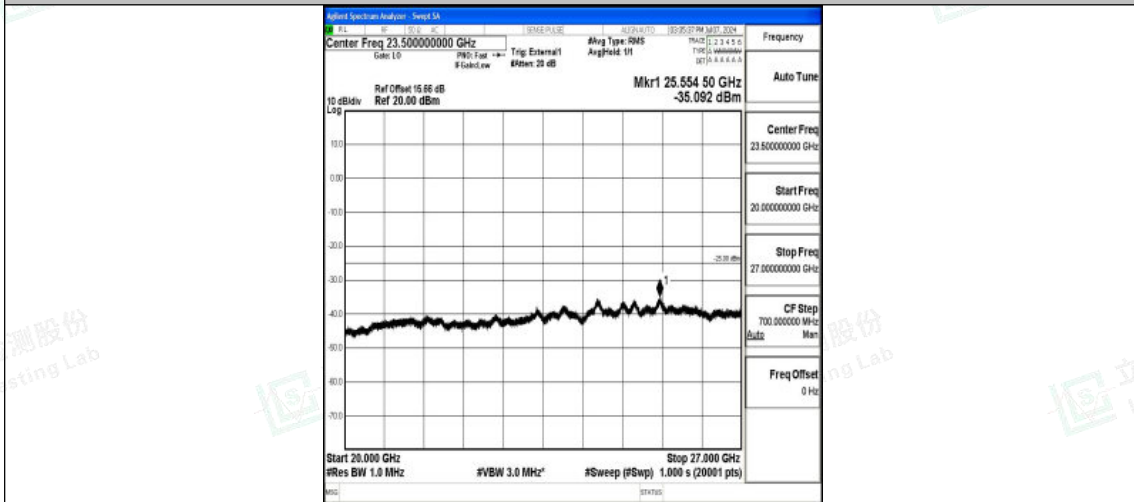

Band38_20MHz_16QAM_38000_1RB#0_1000~20000_1000~20000

Band38_20MHz_16QAM_38000_1RB#0_20000~27000_20000~27000