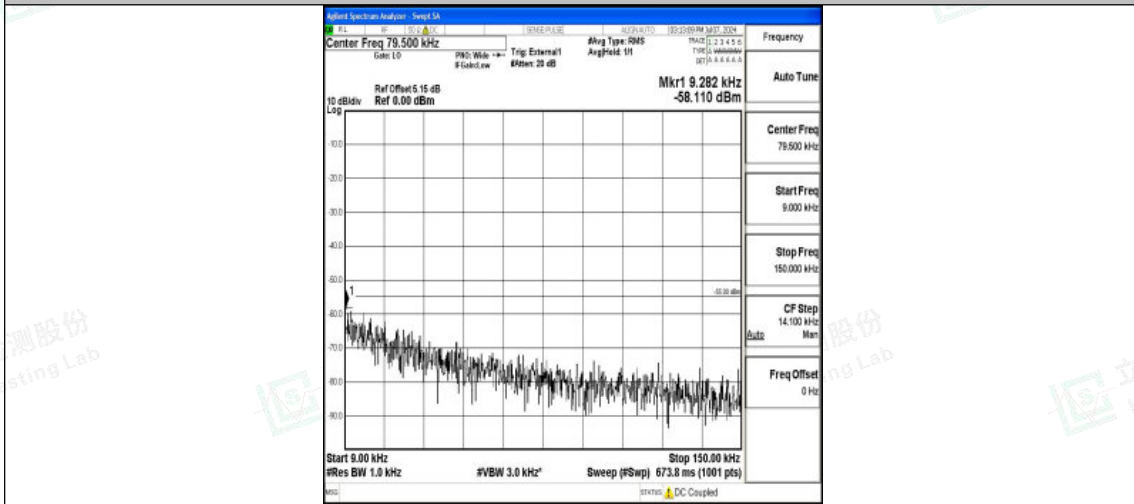

Band38_15MHz_QPSK_38175_1RB#0_20000~27000_20000~27000

Band38_15MHz_16QAM_38175_1RB#0_0.009~0.15_0.009~0.15