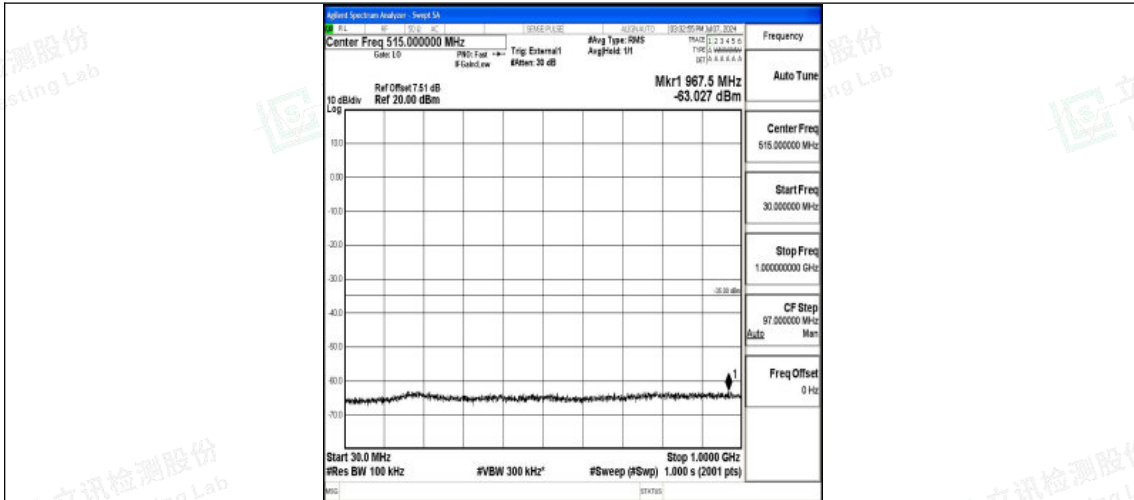

Band38_20MHz_16QAM_37850_1RB#0_20000~27000_20000~27000

Band38_20MHz_QPSK_38000_1RB#0_0.009~0.15_0.009~0.15

Band38_20MHz_QPSK_38000_1RB#0_0.15~30_0.15~30

Shenzhen LCS Compliance Testing Laboratory Ltd.
 Add: 101, 201 Bldg A & 301 Bldg C, Juji Industrial Park Yabianxueziwei, Shajing Street,
 Baoan District, Shenzhen, 518000, China
 Tel: +(86) 0755-82591330 | E-mail: webmaster@lcs-cert.com | Web: www.lcs-cert.com
 Scan code to check authenticity