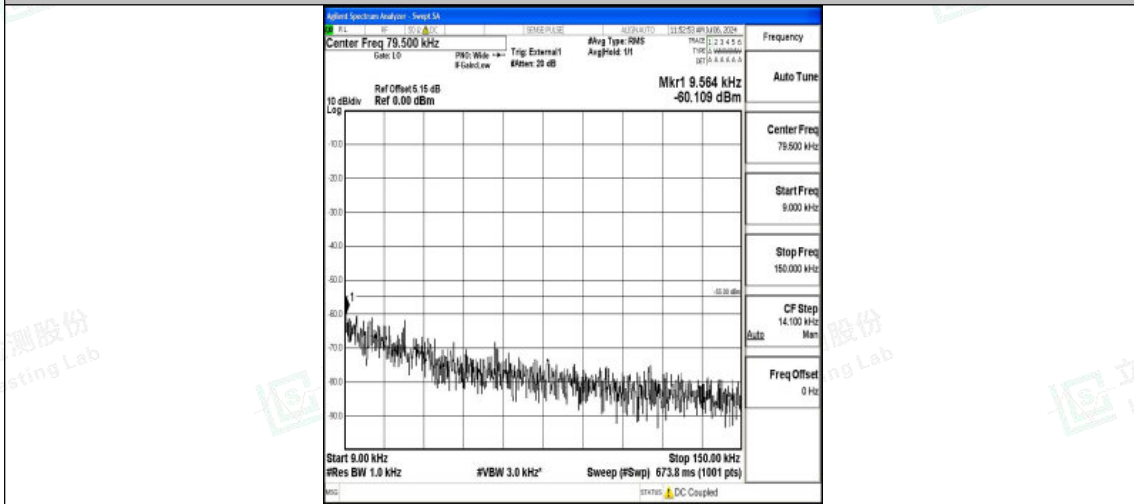

Band38_10MHz_16QAM_37800_1RB#0_20000~27000_20000~27000

Band38_10MHz_QPSK_38000_1RB#0_0.009~0.15_0.009~0.15