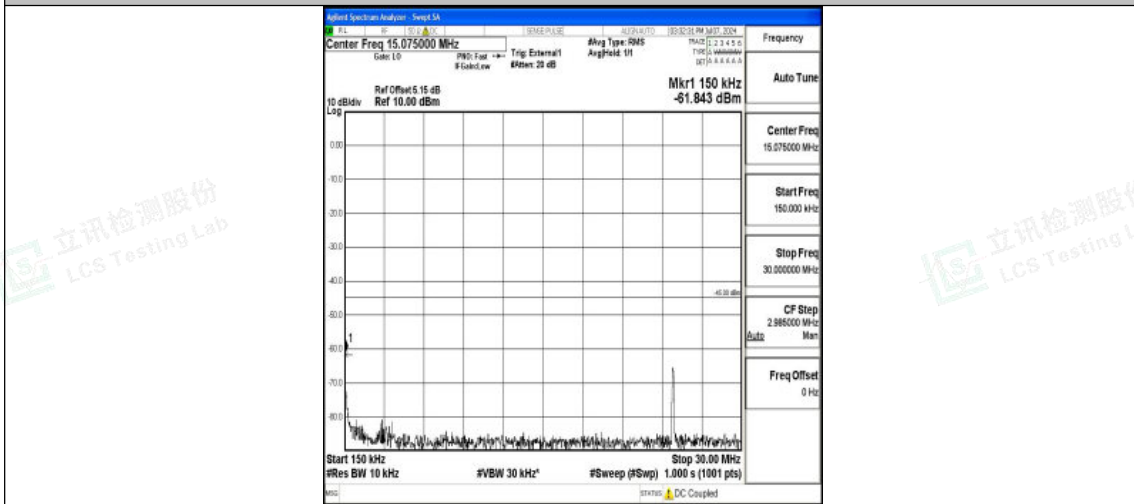

Band38_20MHz_QPSK_38000_1RB#0_0.009~0.15_0.009~0.15

Band38_20MHz_QPSK_38000_1RB#0_0.15~30_0.15~30

Shenzhen LCS Compliance Testing Laboratory Ltd.
Add: 101, 201 Bldg A & 301 Bldg C, Juji Industrial Park Yabianxueziwei, Shajing Street,
Baoan District, Shenzhen, 518000, China
Tel: +(86) 0755-82591330 | E-mail: webmaster@lcs-cert.com | Web: www.lcs-cert.com
Scan code to check authenticity