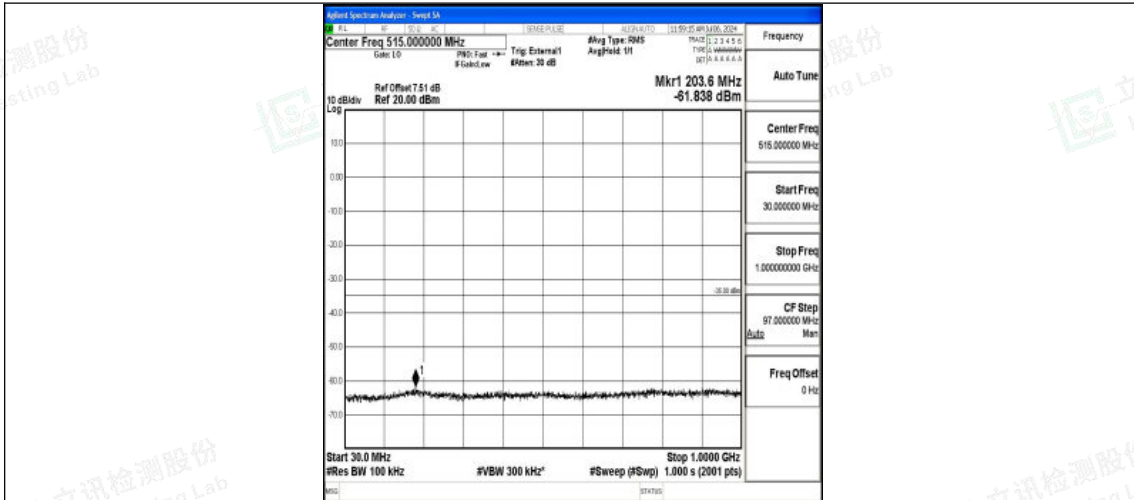

Band38_10MHz_QPSK_38200_1RB#0_20000~27000_20000~27000

Band38_10MHz_16QAM_38200_1RB#0_0.009~0.15_0.009~0.15

Band38_10MHz_16QAM_38200_1RB#0_0.15~30_0.15~30

Shenzhen LCS Compliance Testing Laboratory Ltd.
Add: 101, 201 Bldg A & 301 Bldg C, Juji Industrial Park Yabianxueziwei, Shajing Street,
Baoan District, Shenzhen, 518000, China
Tel: +(86) 0755-82591330 | E-mail: webmaster@lcs-cert.com | Web: www.lcs-cert.com
Scan code to check authenticity