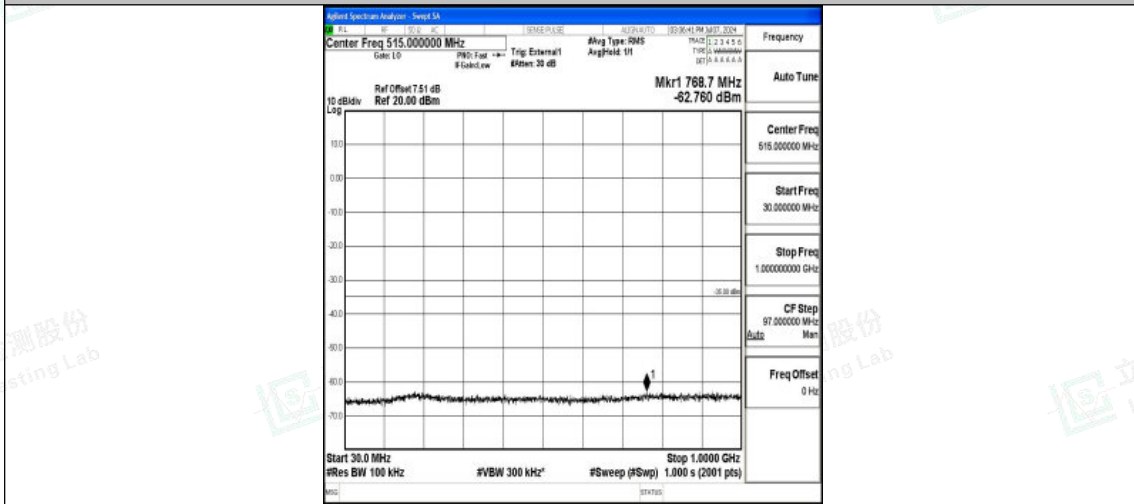

Band28_20MHz_QPSK_38150_1RB#0_0.15~30_0.15~30

Band38_20MHz_QPSK_38150_1RB#0_30~1000_30~1000