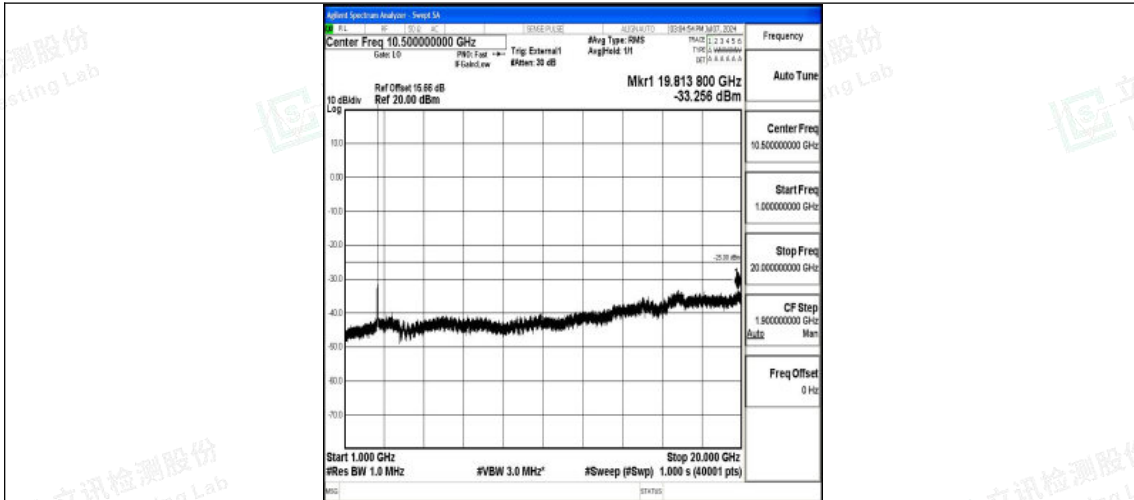

Band38_15MHz_QPSK_37825_1RB#0_0.009~0.15_0.009~0.15

Band38_15MHz_QPSK_37825_1RB#0_0.15~30_0.15~30

Band38_15MHz_QPSK_37825_1RB#0_30~1000_30~1000

Shenzhen LCS Compliance Testing Laboratory Ltd.
 Add: 101, 201 Bldg A & 301 Bldg C, Juji Industrial Park Yabianxueziwei, Shajing Street,
 Baoan District, Shenzhen, 518000, China
 Tel: +(86) 0755-82591330 | E-mail: webmaster@lcs-cert.com | Web: www.lcs-cert.com
 Scan code to check authenticity