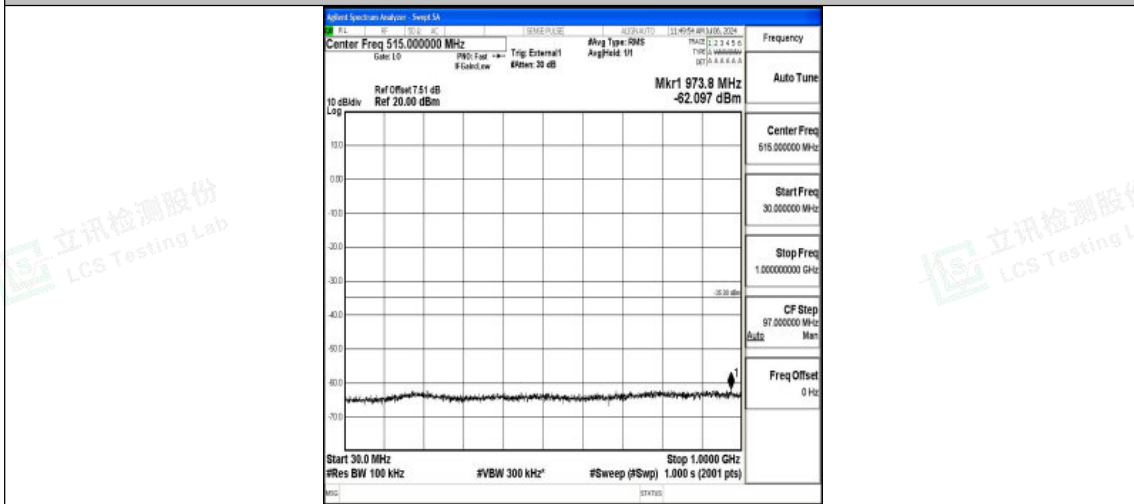

Band38_5MHz_16QAM_38225_1RB#0_30~1000_30~1000

Band38_5MHz_16QAM_38225_1RB#0_1000~20000_1000~20000

Band38_5MHz_16QAM_38225_1RB#0_20000~27000_20000~27000

Shenzhen LCS Compliance Testing Laboratory Ltd.
Add: 101, 201 Bldg A & 301 Bldg C, Juji Industrial Park Yabianxueziwei, Shajing Street,
Baoan District, Shenzhen, 518000, China
Tel: +(86) 0755-82591330 | E-mail: webmaster@lcs-cert.com | Web: www.lcs-cert.com
Scan code to check authenticity

Band38_10MHz_QPSK_37800_1RB#0_0.009~0.15_0.009~0.15

Band38_10MHz_QPSK_37800_1RB#0_0.15~30_0.15~30

Band38_10MHz_QPSK_37800_1RB#0_30~1000_30~1000

Shenzhen LCS Compliance Testing Laboratory Ltd.
 Add: 101, 201 Bldg A & 301 Bldg C, Juji Industrial Park Yabianxueziwei, Shajing Street,
 Baoan District, Shenzhen, 518000, China
 Tel: +(86) 0755-82591330 | E-mail: webmaster@lcs-cert.com | Web: www.lcs-cert.com
 Scan code to check authenticity