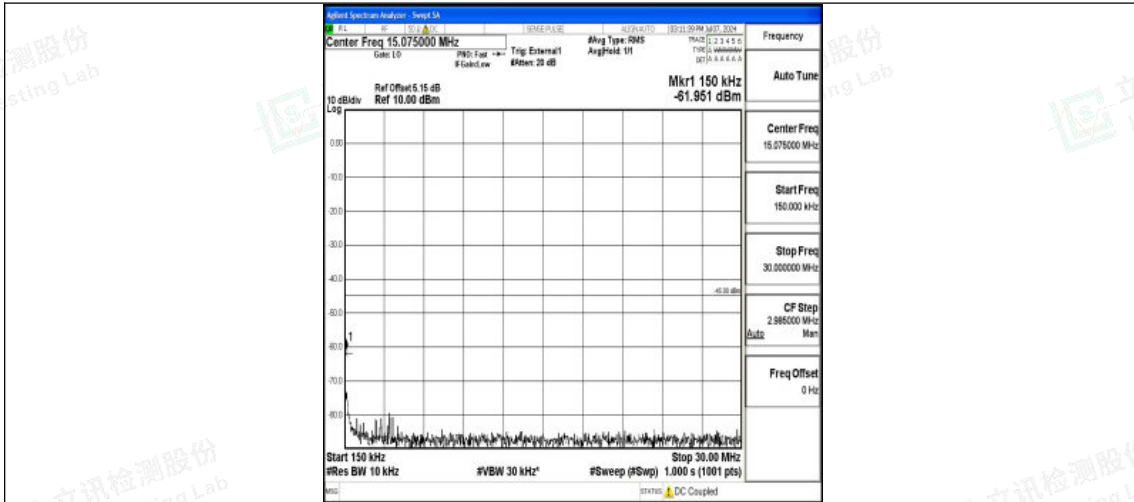

Band38_15MHz_16QAM_38000_1RB#0_1000~20000_1000~20000

Band38_15MHz_16QAM_38000_1RB#0_20000~27000_20000~27000

Band38_15MHz_QPSK_38175_1RB#0_0.009~0.15_0.009~0.15

Shenzhen LCS Compliance Testing Laboratory Ltd.
 Add: 101, 201 Bldg A & 301 Bldg C, Juji Industrial Park Yabianxueziwei, Shajing Street,
 Baoan District, Shenzhen, 518000, China
 Tel: +(86) 0755-82591330 | E-mail: webmaster@lcs-cert.com | Web: www.lcs-cert.com
 Scan code to check authenticity