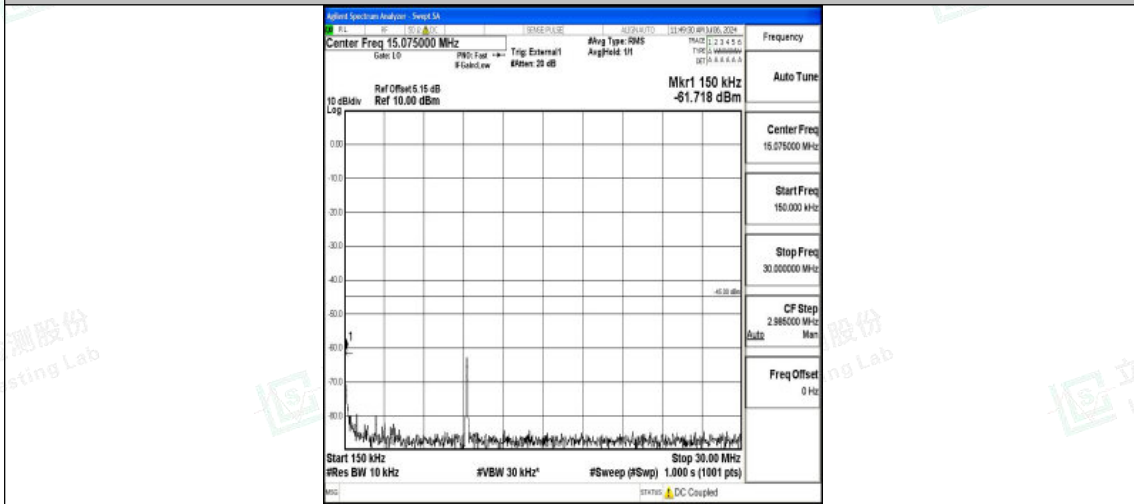

Band38_10MHz_QPSK_37800_1RB#0_0.009~0.15_0.009~0.15

Band38_10MHz_QPSK_37800_1RB#0_0.15~30_0.15~30

Band38_10MHz_QPSK_37800_1RB#0_30~1000_30~1000

Shenzhen LCS Compliance Testing Laboratory Ltd.
 Add: 101, 201 Bldg A & 301 Bldg C, Juji Industrial Park Yabianxueziwei, Shajing Street,
 Baoan District, Shenzhen, 518000, China
 Tel: +(86) 0755-82591330 | E-mail: webmaster@lcs-cert.com | Web: www.lcs-cert.com
 Scan code to check authenticity