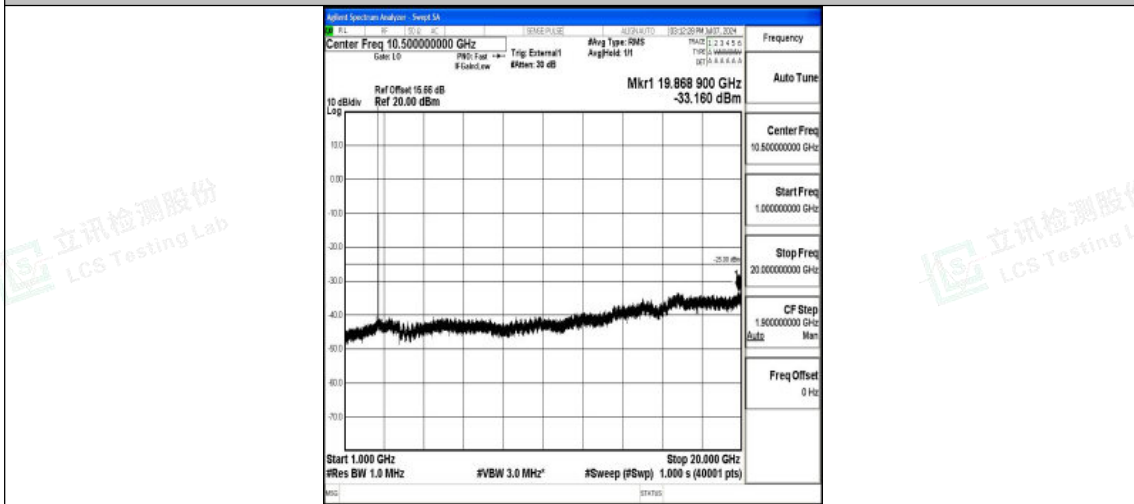

Band38_15MHz_QPSK_38175_1RB#0_30~1000_30~1000

Band38_15MHz_QPSK_38175_1RB#0_1000~20000_1000~20000

Shenzhen LCS Compliance Testing Laboratory Ltd.
Add: 101, 201 Bldg A & 301 Bldg C, Juji Industrial Park Yabianxueziwei, Shajing Street,
Baoan District, Shenzhen, 518000, China
Tel: +(86) 0755-82591330 | E-mail: webmaster@lcs-cert.com | Web: www.lcs-cert.com
Scan code to check authenticity