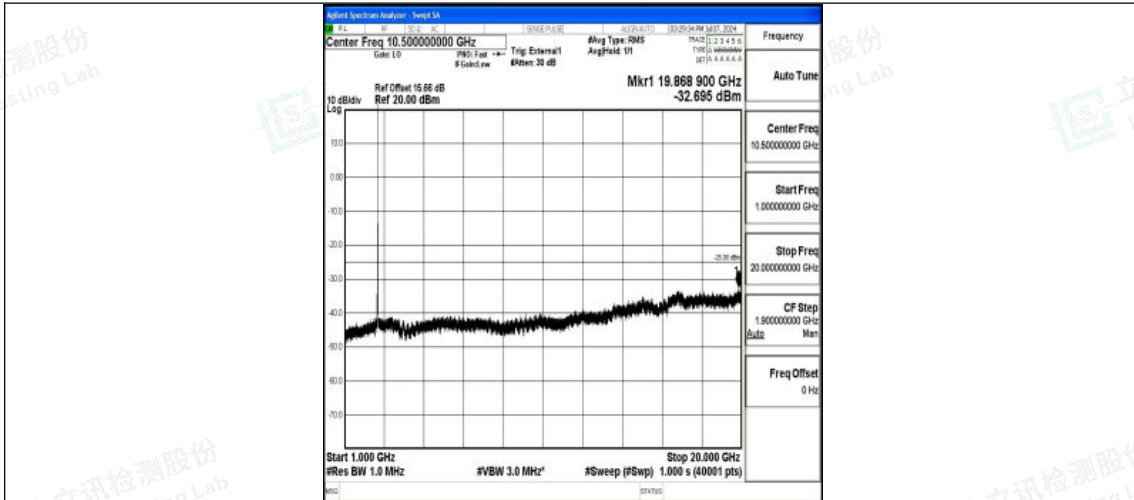

Band38_20MHz_QPSK_37850_1RB#0_0.009~0.15_0.009~0.15

Band38_20MHz_QPSK_37850_1RB#0_0.15~30_0.15~30

Band38_20MHz_QPSK_37850_1RB#0_30~1000_30~1000

Shenzhen LCS Compliance Testing Laboratory Ltd.
Add: 101, 201 Bldg A & 301 Bldg C, Juji Industrial Park Yabianxueziwei, Shajing Street,
Baoan District, Shenzhen, 518000, China
Tel: +(86) 0755-82591330 | E-mail: webmaster@lcs-cert.com | Web: www.lcs-cert.com
Scan code to check authenticity