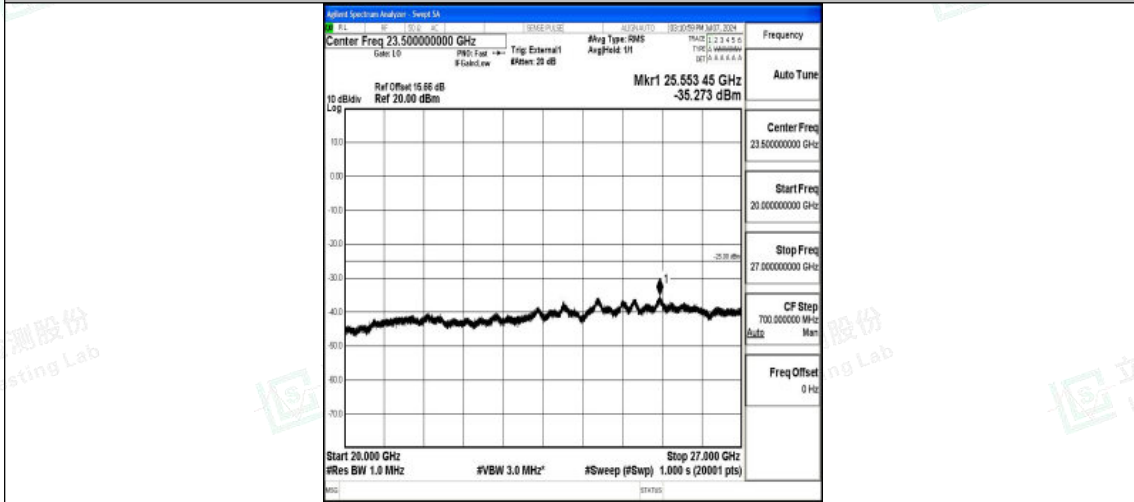

Band38_15MHz_16QAM_38000_1RB#0_1000~20000_1000~20000

Band38_15MHz_16QAM_38000_1RB#0_20000~27000_20000~27000