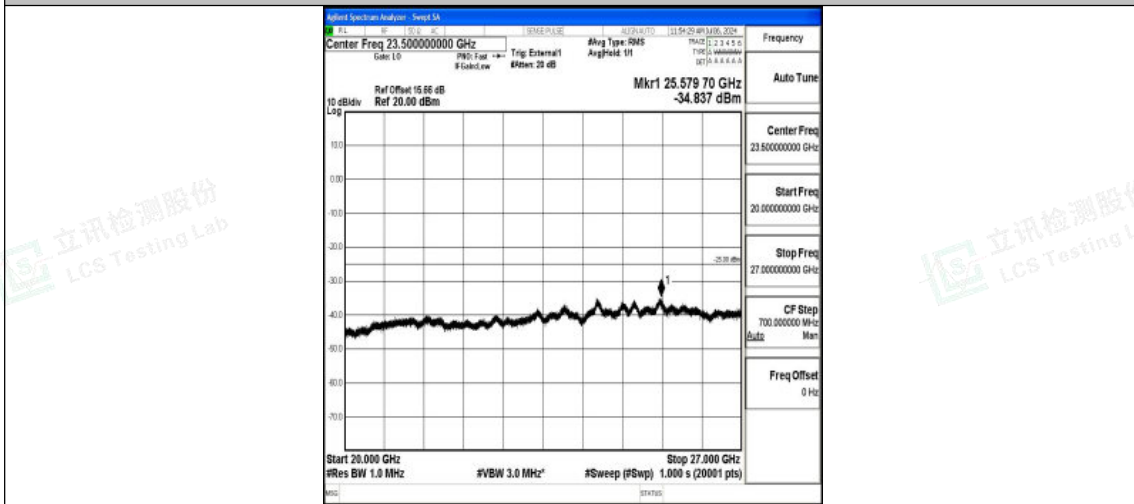

Band38_10MHz_16QAM_37800_1RB#0_20000~27000_20000~27000

Band38_10MHz_QPSK_38000_1RB#0_0.009~0.15_0.009~0.15

Band38_10MHz_QPSK_38000_1RB#0_0.15~30_0.15~30

Shenzhen LCS Compliance Testing Laboratory Ltd.
 Add: 101, 201 Bldg A & 301 Bldg C, Juji Industrial Park Yabianxueziwei, Shajing Street,
 Baoan District, Shenzhen, 518000, China
 Tel: +(86) 0755-82591330 | E-mail: webmaster@lcs-cert.com | Web: www.lcs-cert.com
 Scan code to check authenticity

Band38_10MHz_QPSK_38000_1RB#0_30~1000_30~1000

Band38_10MHz_QPSK_38000_1RB#0_1000~20000_1000~20000

Band38_10MHz_QPSK_38000_1RB#0_20000~27000_20000~27000

Shenzhen LCS Compliance Testing Laboratory Ltd.
Add: 101, 201 Bldg A & 301 Bldg C, Juji Industrial Park Yabianxueziwei, Shajing Street,
Baoan District, Shenzhen, 518000, China
Tel: +(86) 0755-82591330 | E-mail: webmaster@lcs-cert.com | Web: www.lcs-cert.com
Scan code to check authenticity