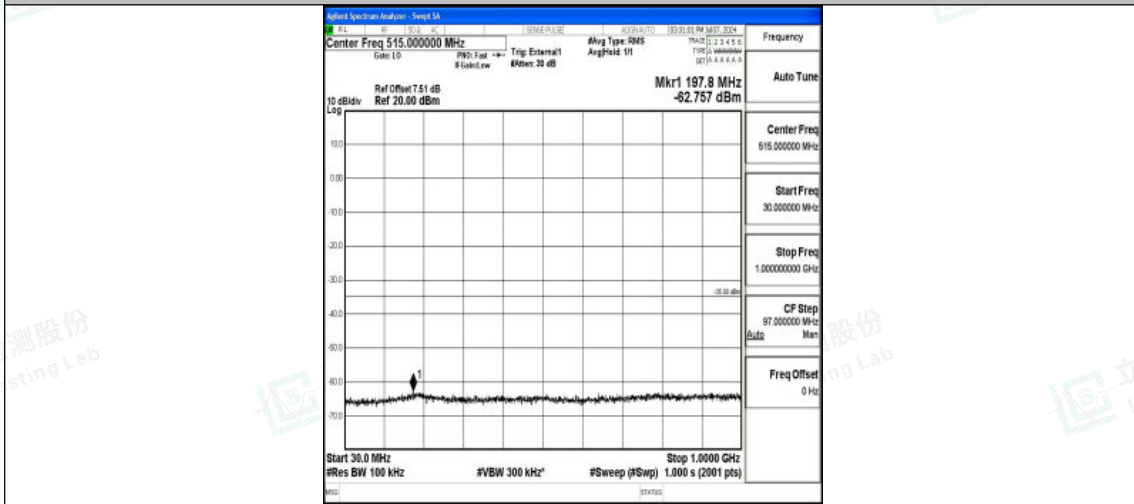

Band38_20MHz_16QAM_37850_1RB#0_0.15~30_0.15~30

Band38_20MHz_16QAM_37850_1RB#0_30~1000_30~1000