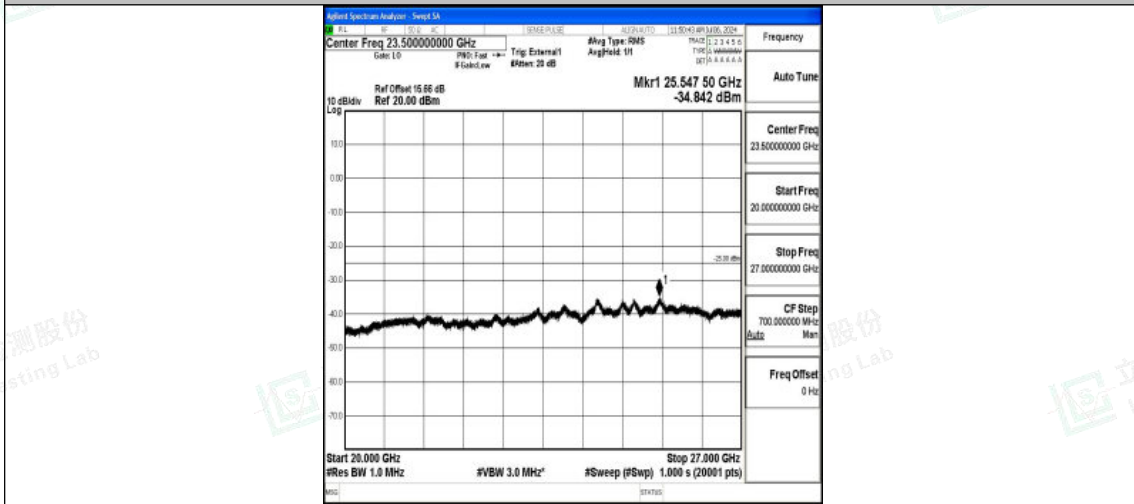

Band38_10MHz_QPSK_37800_1RB#0_1000~20000_1000~20000

Band38_10MHz_QPSK_37800_1RB#0_20000~27000_20000~27000