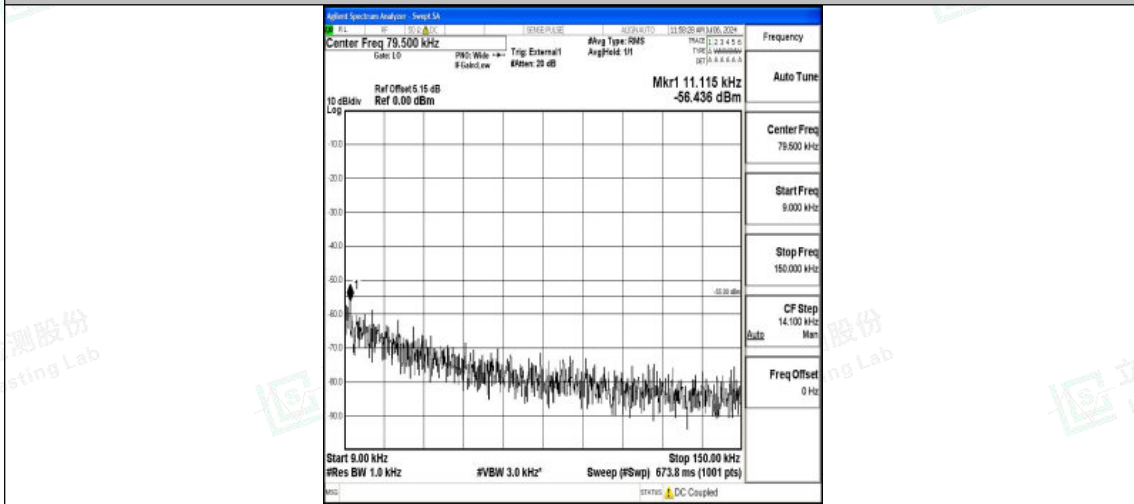

Band38_10MHz_QPSK_38200_1RB#0_20000~27000_20000~27000

Band38_10MHz_16QAM_38200_1RB#0_0.009~0.15_0.009~0.15