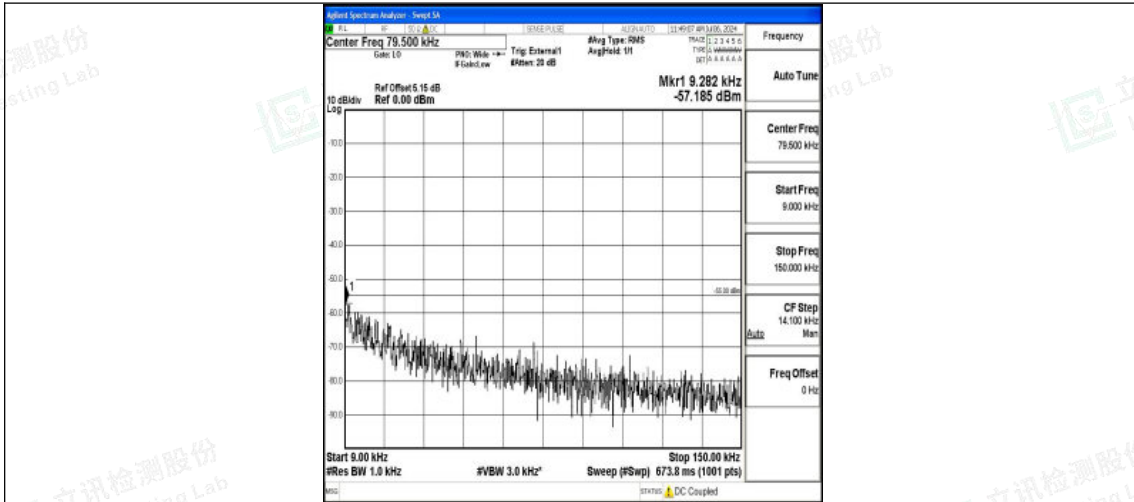

Band38_5MHz_16QAM_38225_1RB#0_30~1000_30~1000

Band38_5MHz_16QAM_38225_1RB#0_1000~20000_1000~20000

Band38_5MHz_16QAM_38225_1RB#0_20000~27000_20000~27000

Shenzhen LCS Compliance Testing Laboratory Ltd.
Add: 101, 201 Bldg A & 301 Bldg C, Juji Industrial Park Yabianxueziwei, Shajing Street,
Baoan District, Shenzhen, 518000, China
Tel: +(86) 0755-82591330 | E-mail: webmaster@lcs-cert.com | Web: www.lcs-cert.com
Scan code to check authenticity

Band38_10MHz_QPSK_37800_1RB#0_0.009~0.15_0.009~0.15

Band38_10MHz_QPSK_37800_1RB#0_0.15~30_0.15~30

Band38_10MHz_QPSK_37800_1RB#0_30~1000_30~1000

Shenzhen LCS Compliance Testing Laboratory Ltd.
 Add: 101, 201 Bldg A & 301 Bldg C, Juji Industrial Park Yabianxueziwei, Shajing Street,
 Baoan District, Shenzhen, 518000, China
 Tel: +(86) 0755-82591330 | E-mail: webmaster@lcs-cert.com | Web: www.lcs-cert.com
 Scan code to check authenticity