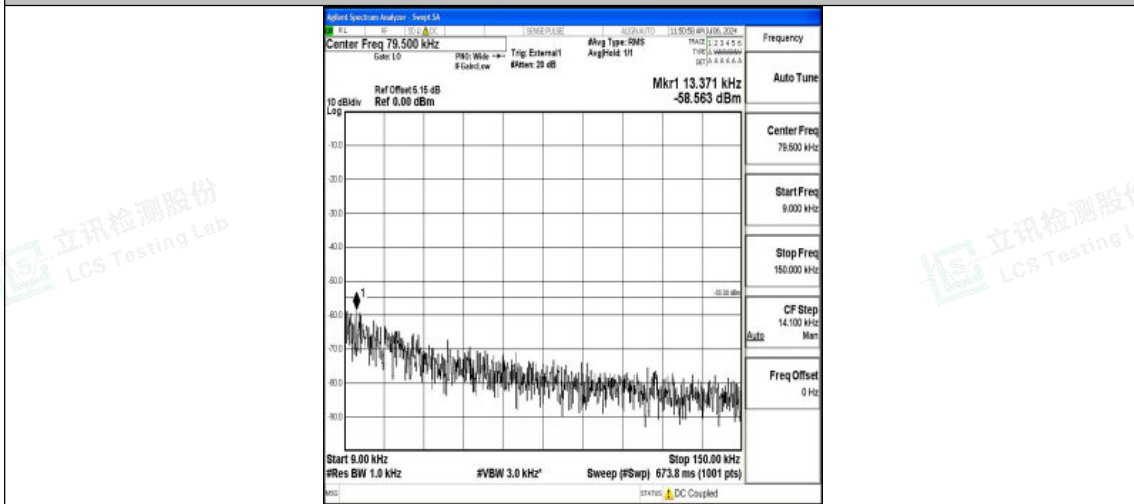

Band38_10MHz_QPSK_37800_1RB#0_0.009~0.15_0.009~0.15

Band38_10MHz_QPSK_37800_1RB#0_0.15~30_0.15~30

Band38_10MHz_QPSK_37800_1RB#0_30~1000_30~1000

Shenzhen LCS Compliance Testing Laboratory Ltd.
 Add: 101, 201 Bldg A & 301 Bldg C, Juji Industrial Park Yabianxueziwei, Shajing Street,
 Baoan District, Shenzhen, 518000, China
 Tel: +(86) 0755-82591330 | E-mail: webmaster@lcs-cert.com | Web: www.lcs-cert.com
 Scan code to check authenticity

Band38_10MHz_QPSK_37800_1RB#0_1000~20000_1000~20000

Band38_10MHz_QPSK_37800_1RB#0_20000~27000_20000~27000

Band38_10MHz_16QAM_37800_1RB#0_0.009~0.15_0.009~0.15

Shenzhen LCS Compliance Testing Laboratory Ltd.
 Add: 101, 201 Bldg A & 301 Bldg C, Juji Industrial Park Yabianxueziwei, Shajing Street,
 Baoan District, Shenzhen, 518000, China
 Tel: +(86) 0755-82591330 | E-mail: webmaster@lcs-cert.com | Web: www.lcs-cert.com
 Scan code to check authenticity