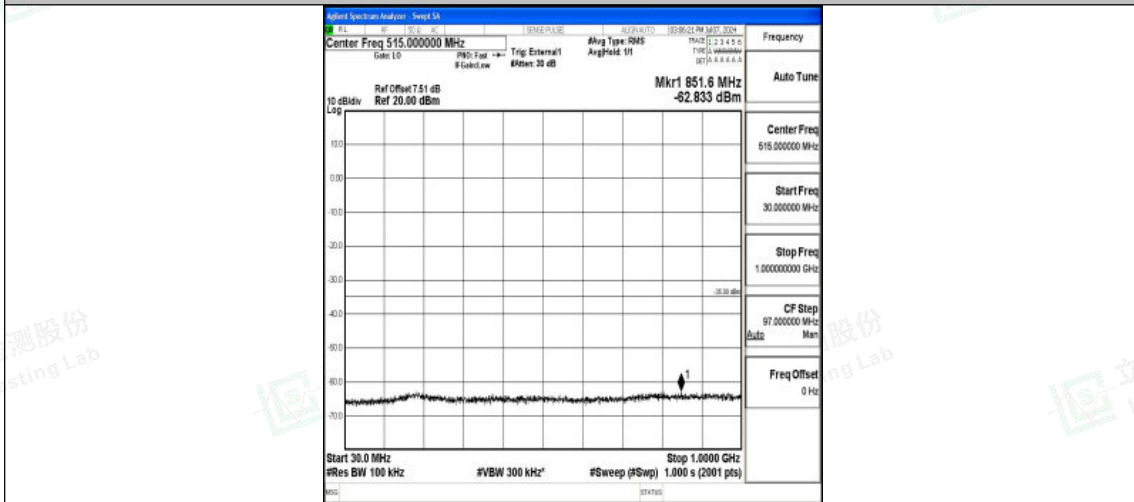

Band38_15MHz_16QAM_37825_1RB#0_0.15~30_0.15~30

Band38_15MHz_16QAM_37825_1RB#0_30~1000_30~1000