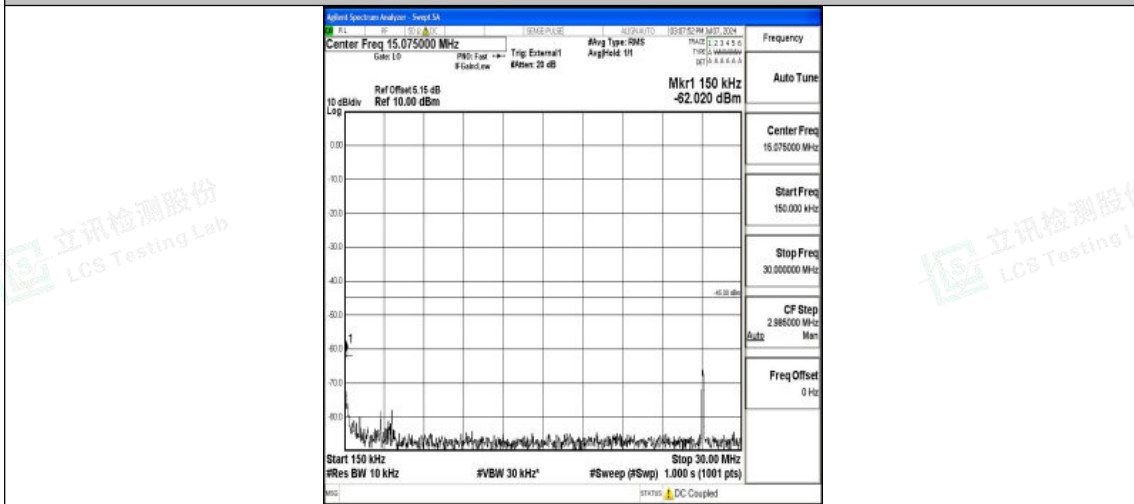

Band38_15MHz_QPSK_38000_1RB#0_0.009~0.15_0.009~0.15

Band38_15MHz_QPSK_38000_1RB#0_0.15~30_0.15~30

Shenzhen LCS Compliance Testing Laboratory Ltd.
Add: 101, 201 Bldg A & 301 Bldg C, Juji Industrial Park Yabianxueziwei, Shajing Street,
Baoan District, Shenzhen, 518000, China
Tel: +(86) 0755-82591330 | E-mail: webmaster@lcs-cert.com | Web: www.lcs-cert.com
Scan code to check authenticity