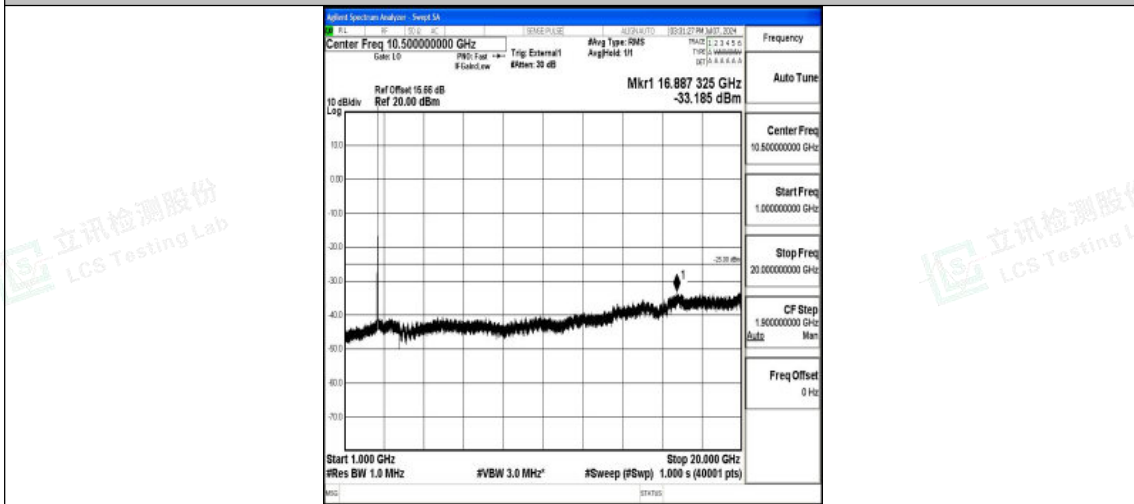

Band38_20MHz_16QAM_37850_1RB#0_30~1000_30~1000

Band38_20MHz_16QAM_37850_1RB#0_1000~20000_1000~20000

Shenzhen LCS Compliance Testing Laboratory Ltd.
Add: 101, 201 Bldg A & 301 Bldg C, Juji Industrial Park Yabianxueziwei, Shajing Street,
Baoan District, Shenzhen, 518000, China
Tel: +(86) 0755-82591330 | E-mail: webmaster@lcs-cert.com | Web: www.lcs-cert.com
Scan code to check authenticity