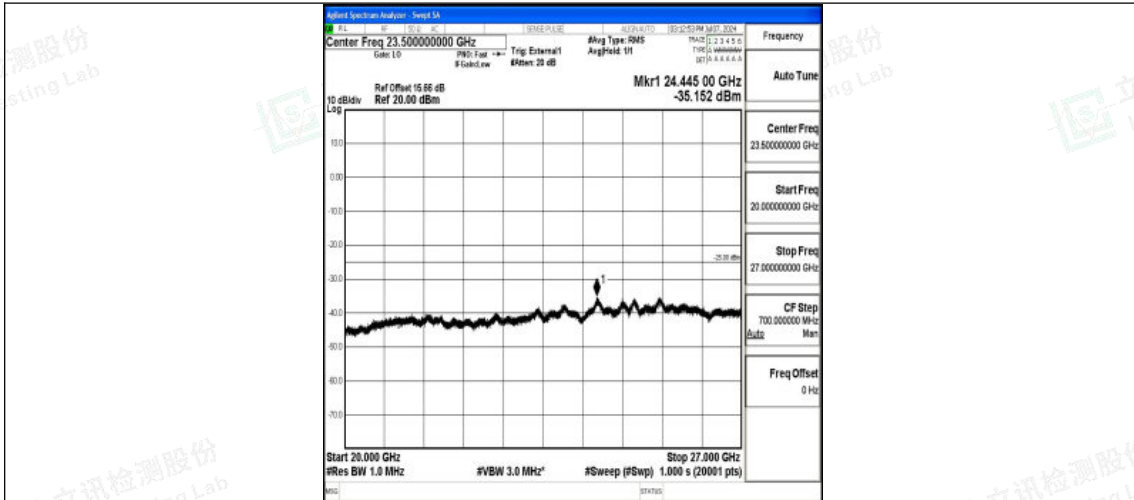

Band38_15MHz_QPSK_38175_1RB#0_0.15~30_0.15~30

Band38_15MHz_QPSK_38175_1RB#0_30~1000_30~1000

Band38_15MHz_QPSK_38175_1RB#0_1000~20000_1000~20000

Shenzhen LCS Compliance Testing Laboratory Ltd.
Add: 101, 201 Bldg A & 301 Bldg C, Juji Industrial Park Yabianxueziwei, Shajing Street,
Baoan District, Shenzhen, 518000, China
Tel: +(86) 0755-82591330 | E-mail: webmaster@lcs-cert.com | Web: www.lcs-cert.com
Scan code to check authenticity