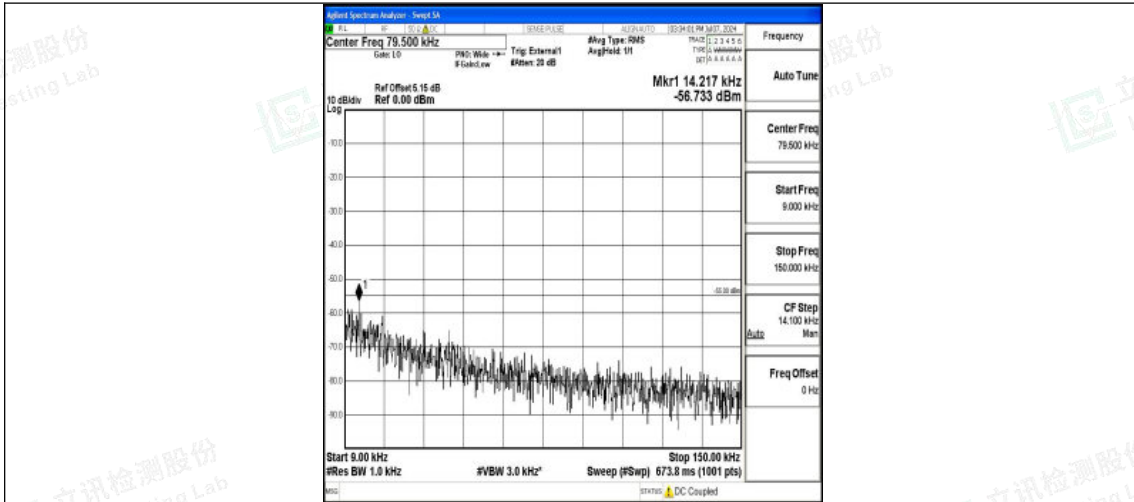

Band38_20MHz_QPSK_38000_1RB#0_30~1000_30~1000

Band38_20MHz_QPSK_38000_1RB#0_1000~20000_1000~20000

Band38_20MHz_QPSK_38000_1RB#0_20000~27000_20000~27000

Shenzhen LCS Compliance Testing Laboratory Ltd.
Add: 101, 201 Bldg A & 301 Bldg C, Juji Industrial Park Yabianxueziwei, Shajing Street,
Baoan District, Shenzhen, 518000, China
Tel: +(86) 0755-82591330 | E-mail: webmaster@lcs-cert.com | Web: www.lcs-cert.com
Scan code to check authenticity