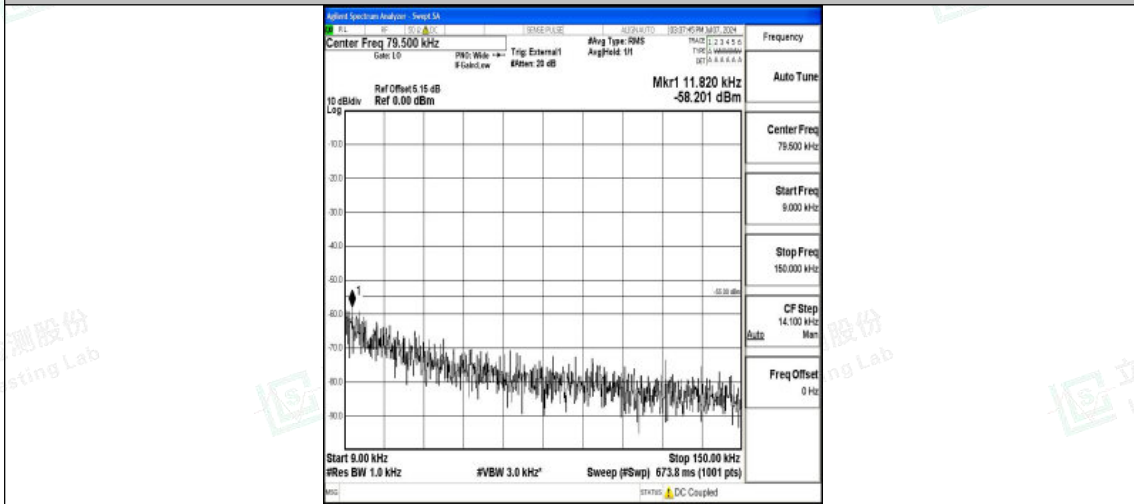

Band38_20MHz_QPSK_38150_1RB#0_20000~27000_20000~27000

Band38_20MHz_16QAM_38150_1RB#0_0.009~0.15_0.009~0.15