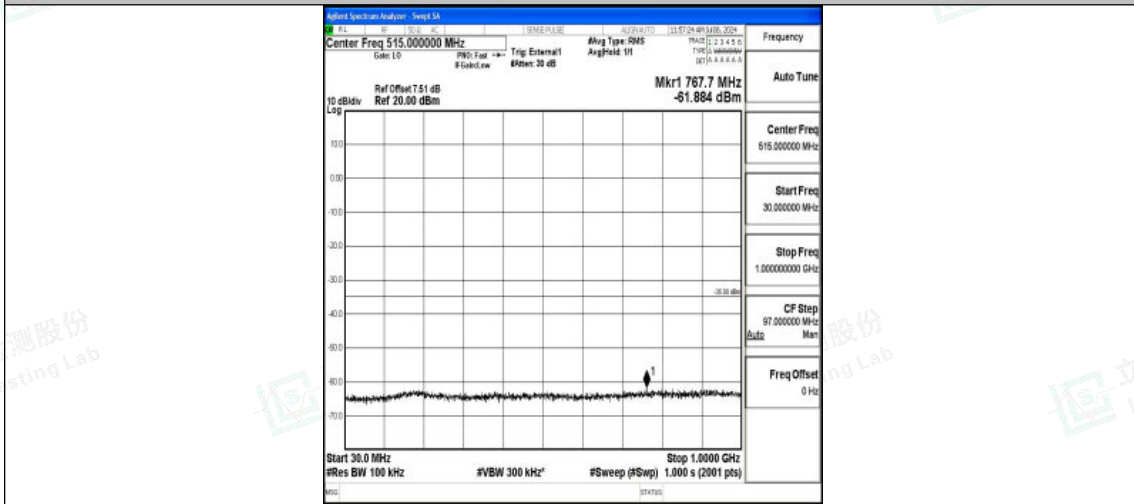

Band38_10MHz_QPSK_38200_1RB#0_0.15~30_0.15~30

Band38_10MHz_QPSK_38200_1RB#0_30~1000_30~1000