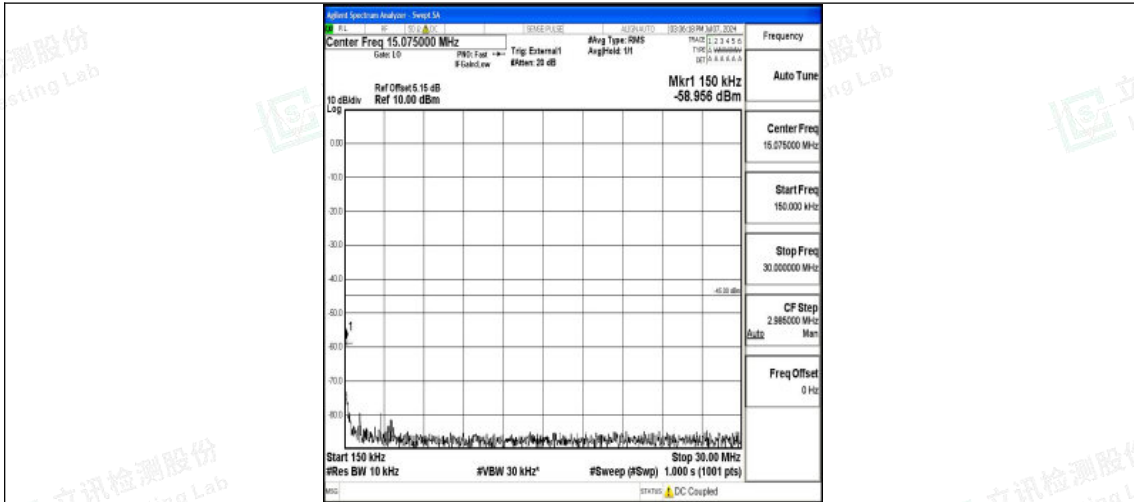

Band38_20MHz_16QAM_38000_1RB#0_1000~20000_1000~20000

Band38_20MHz_16QAM_38000_1RB#0_20000~27000_20000~27000

Band38_20MHz_QPSK_38150_1RB#0_0.009~0.15_0.009~0.15

Shenzhen LCS Compliance Testing Laboratory Ltd.
 Add: 101, 201 Bldg A & 301 Bldg C, Juji Industrial Park Yabianxueziwei, Shajing Street,
 Baoan District, Shenzhen, 518000, China
 Tel: +(86) 0755-82591330 | E-mail: webmaster@lcs-cert.com | Web: www.lcs-cert.com
 Scan code to check authenticity