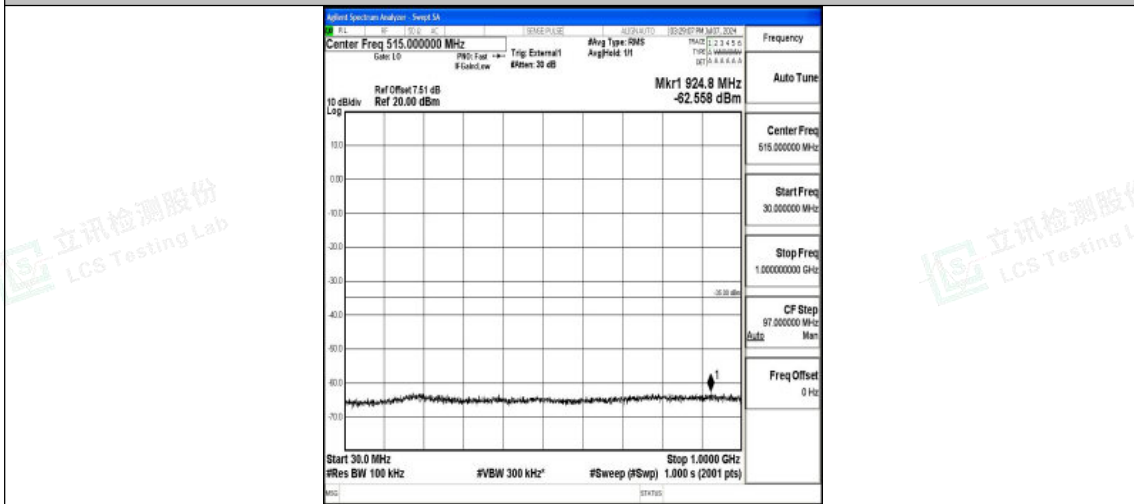

Band38_20MHz_QPSK_37850_1RB#0_0.15~30_0.15~30

Band38_20MHz_QPSK_37850_1RB#0_30~1000_30~1000

Shenzhen LCS Compliance Testing Laboratory Ltd.
Add: 101, 201 Bldg A & 301 Bldg C, Juji Industrial Park Yabianxueziwei, Shajing Street,
Baoan District, Shenzhen, 518000, China
Tel: +(86) 0755-82591330 | E-mail: webmaster@lcs-cert.com | Web: www.lcs-cert.com
Scan code to check authenticity