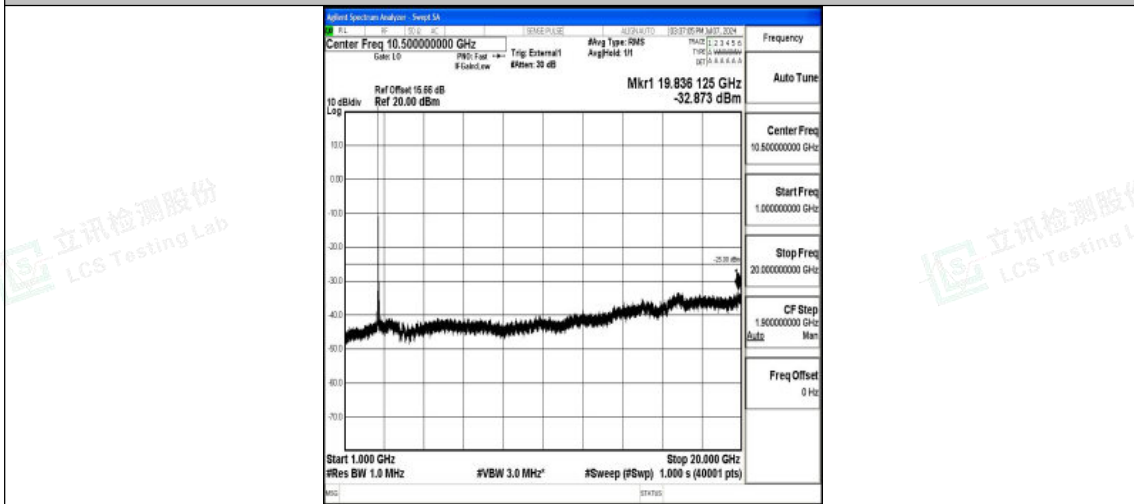

Band38_20MHz_QPSK_38150_1RB#0_30~1000_30~1000

Band38_20MHz_QPSK_38150_1RB#0_1000~20000_1000~20000

Shenzhen LCS Compliance Testing Laboratory Ltd.
Add: 101, 201 Bldg A & 301 Bldg C, Juji Industrial Park Yabianxueziwei, Shajing Street,
Baoan District, Shenzhen, 518000, China
Tel: +(86) 0755-82591330 | E-mail: webmaster@lcs-cert.com | Web: www.lcs-cert.com
Scan code to check authenticity