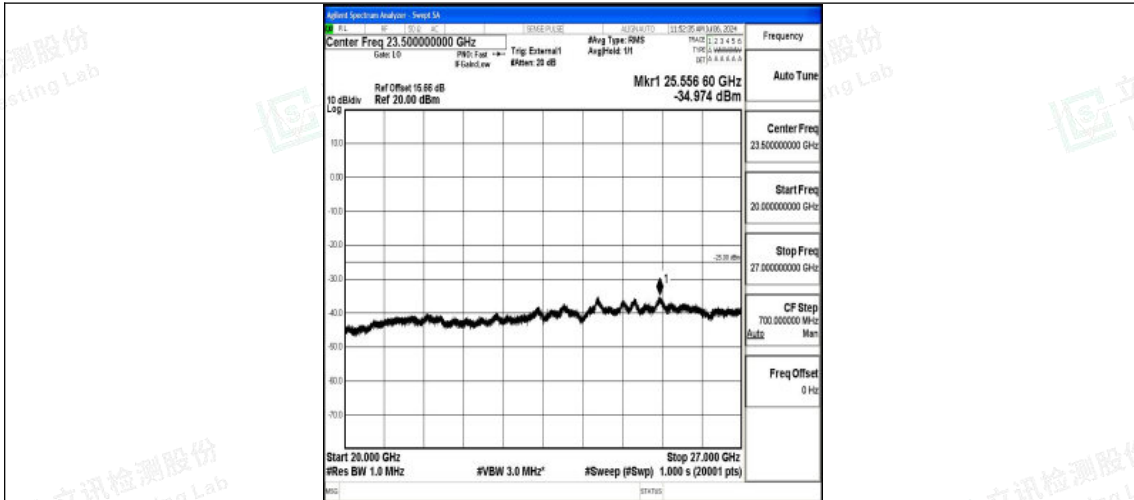

Band38_10MHz_16QAM_37800_1RB#0_0.15~30_0.15~30

Band38_10MHz_16QAM_37800_1RB#0_30~1000_30~1000

Band38_10MHz_16QAM_37800_1RB#0_1000~20000_1000~20000

Shenzhen LCS Compliance Testing Laboratory Ltd.
 Add: 101, 201 Bldg A & 301 Bldg C, Juji Industrial Park Yabianxueziwei, Shajing Street,
 Baoan District, Shenzhen, 518000, China
 Tel: +(86) 0755-82591330 | E-mail: webmaster@lcs-cert.com | Web: www.lcs-cert.com
 Scan code to check authenticity