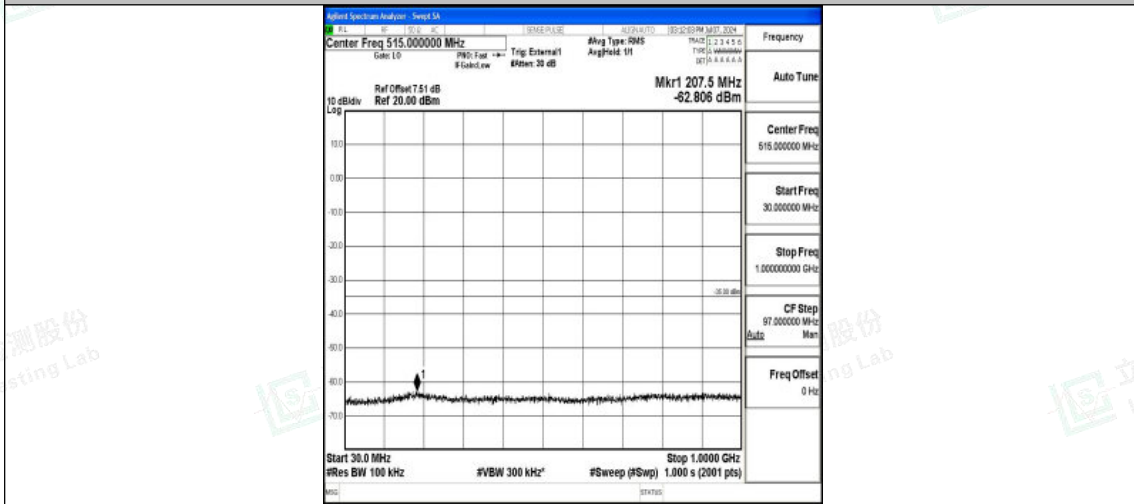

Band38_15MHz_QPSK_38175_1RB#0_0.15~30_0.15~30

Band38_15MHz_QPSK_38175_1RB#0_30~1000_30~1000