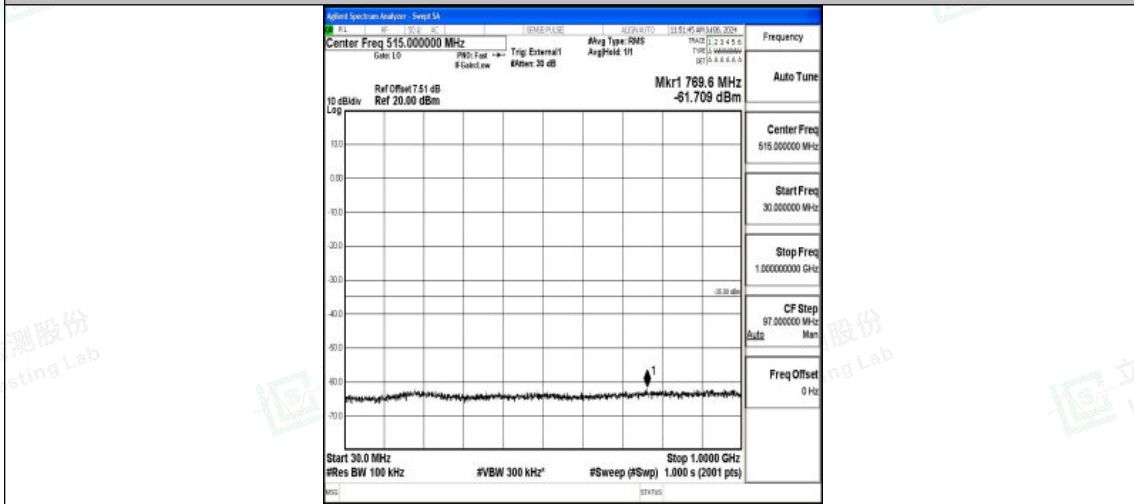

Band38_10MHz_16QAM_37800_1RB#0_0.15~30_0.15~30

Band38_10MHz_16QAM_37800_1RB#0_30~1000_30~1000