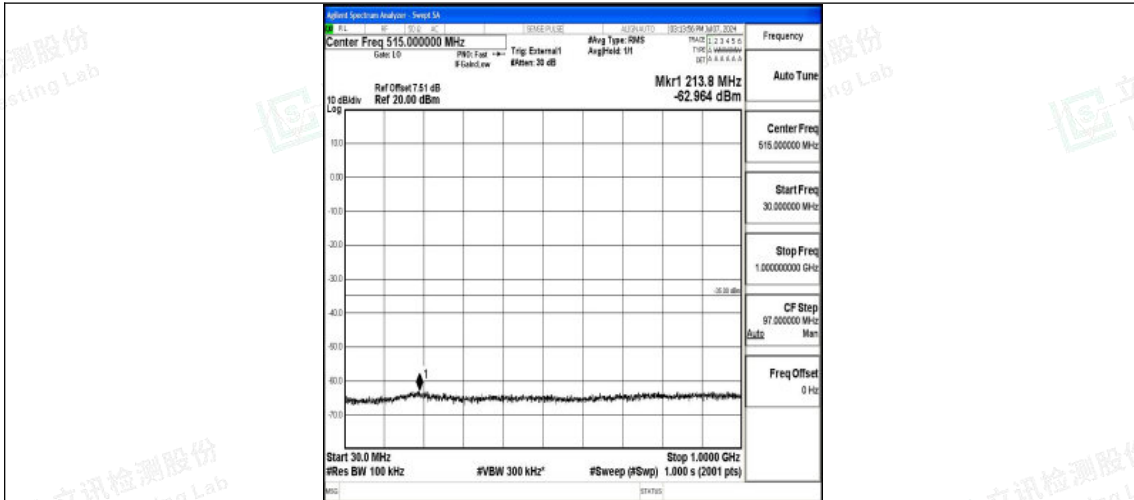

Band38_15MHz_QPSK_38175_1RB#0_20000~27000_20000~27000

Band38_15MHz_16QAM_38175_1RB#0_0.009~0.15_0.009~0.15

Band38_15MHz_16QAM_38175_1RB#0_0.15~30_0.15~30

Shenzhen LCS Compliance Testing Laboratory Ltd.
Add: 101, 201 Bldg A & 301 Bldg C, Juji Industrial Park Yabianxueziwei, Shajing Street,
Baoan District, Shenzhen, 518000, China
Tel: +(86) 0755-82591330 | E-mail: webmaster@lcs-cert.com | Web: www.lcs-cert.com
Scan code to check authenticity