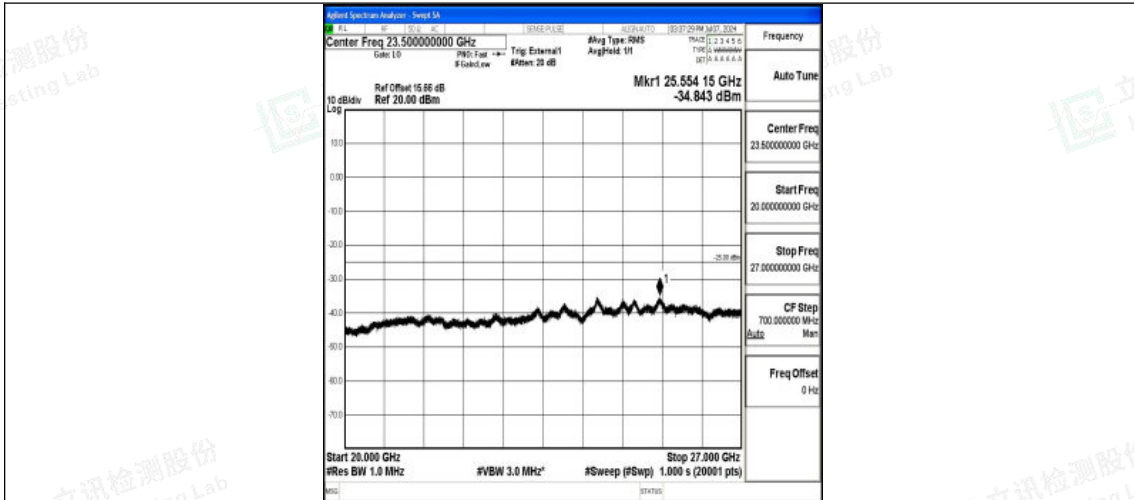

Band28_20MHz_QPSK_38150_1RB#0_0.15~30_0.15~30

Band38_20MHz_QPSK_38150_1RB#0_30~1000_30~1000

Band38_20MHz_QPSK_38150_1RB#0_1000~20000_1000~20000

Shenzhen LCS Compliance Testing Laboratory Ltd.
 Add: 101, 201 Bldg A & 301 Bldg C, Juji Industrial Park Yabianxueziwei, Shajing Street,
 Baoan District, Shenzhen, 518000, China
 Tel: +(86) 0755-82591330 | E-mail: webmaster@lcs-cert.com | Web: www.lcs-cert.com
 Scan code to check authenticity