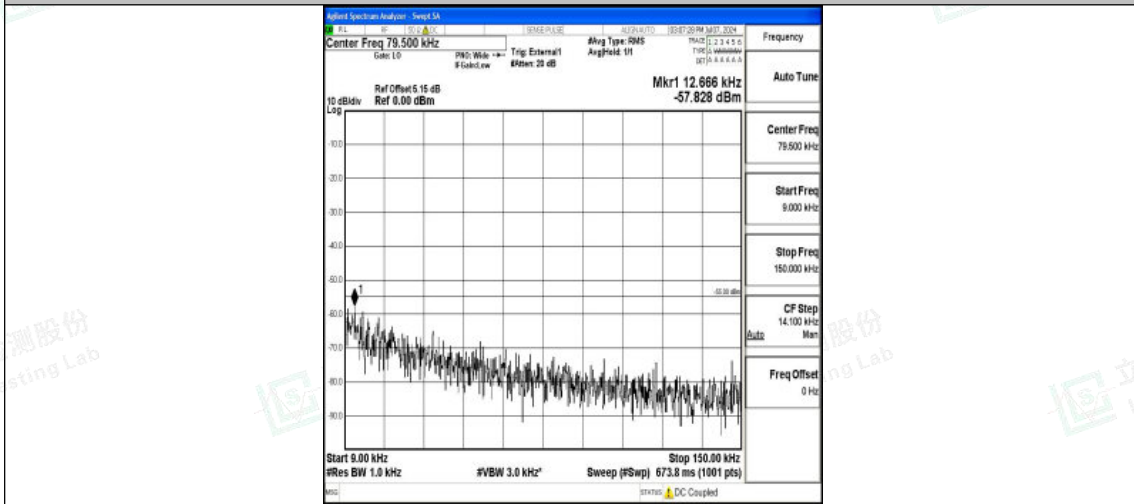

Band38_15MHz_16QAM_37825_1RB#0_20000~27000_20000~27000

Band38_15MHz_QPSK_38000_1RB#0_0.009~0.15_0.009~0.15