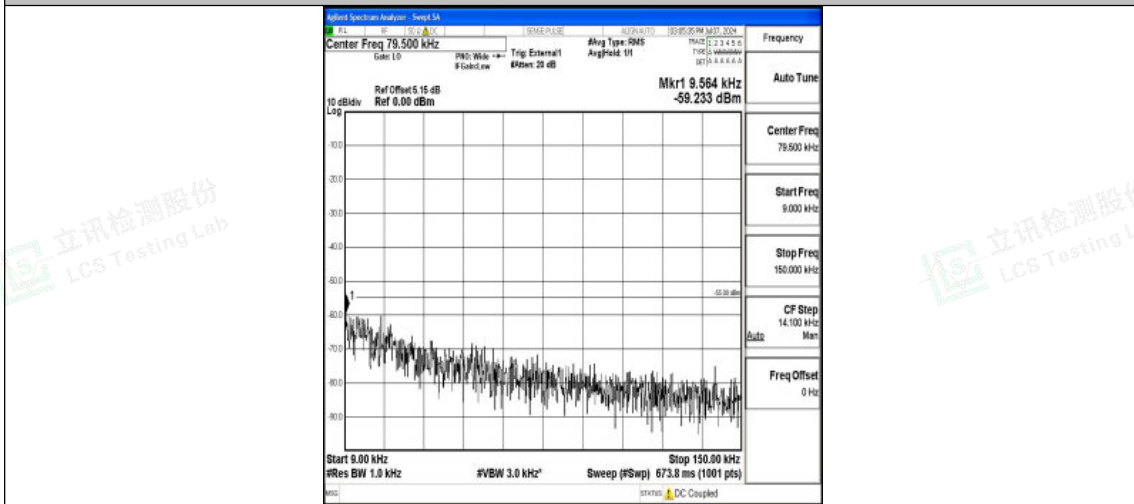

Band38_15MHz_QPSK_37825_1RB#0_20000~27000_20000~27000

Band38_15MHz_16QAM_37825_1RB#0_0.009~0.15_0.009~0.15

Shenzhen LCS Compliance Testing Laboratory Ltd.
Add: 101, 201 Bldg A & 301 Bldg C, Juji Industrial Park Yabianxueziwei, Shajing Street,
Baoan District, Shenzhen, 518000, China
Tel: +(86) 0755-82591330 | E-mail: webmaster@lcs-cert.com | Web: www.lcs-cert.com
Scan code to check authenticity