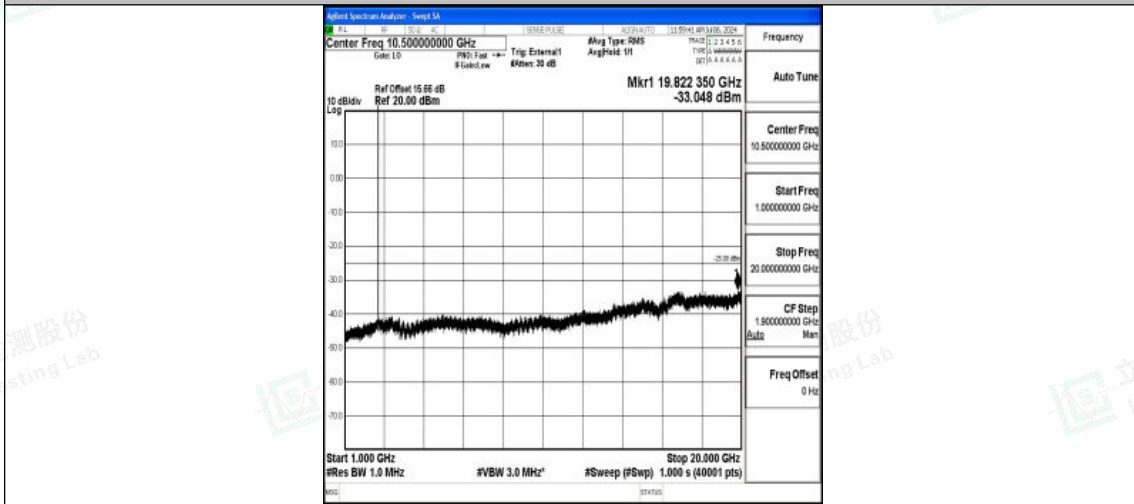

Band38_10MHz_16QAM_38200_1RB#0_30~1000_30~1000

Band38_10MHz_16QAM_38200_1RB#0_1000~20000_1000~20000