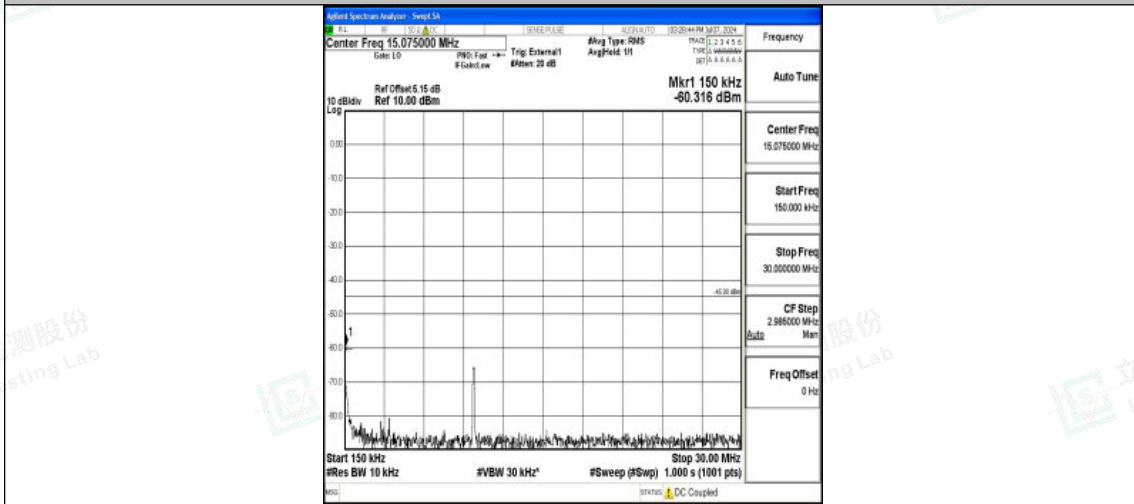

Band38_20MHz_QPSK_37850_1RB#0_0.009~0.15_0.009~0.15

Band38_20MHz_QPSK_37850_1RB#0_0.15~30_0.15~30