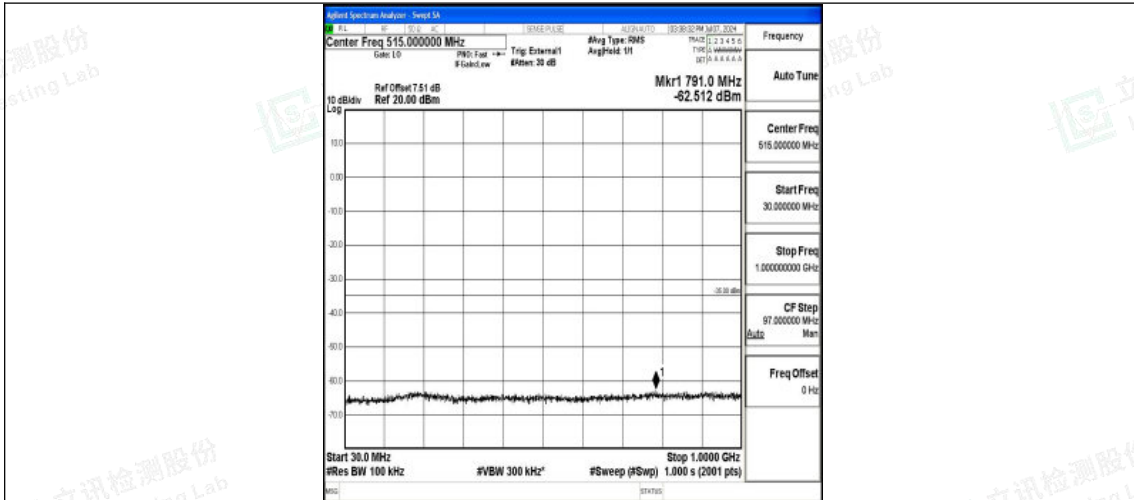

Band38_20MHz_QPSK_38150_1RB#0_20000~27000_20000~27000

Band38_20MHz_16QAM_38150_1RB#0_0.009~0.15_0.009~0.15

Band38_20MHz_16QAM_38150_1RB#0_0.15~30_0.15~30

Shenzhen LCS Compliance Testing Laboratory Ltd.
 Add: 101, 201 Bldg A & 301 Bldg C, Juji Industrial Park Yabianxueziwei, Shajing Street,
 Baoan District, Shenzhen, 518000, China
 Tel: +(86) 0755-82591330 | E-mail: webmaster@lcs-cert.com | Web: www.lcs-cert.com
 Scan code to check authenticity