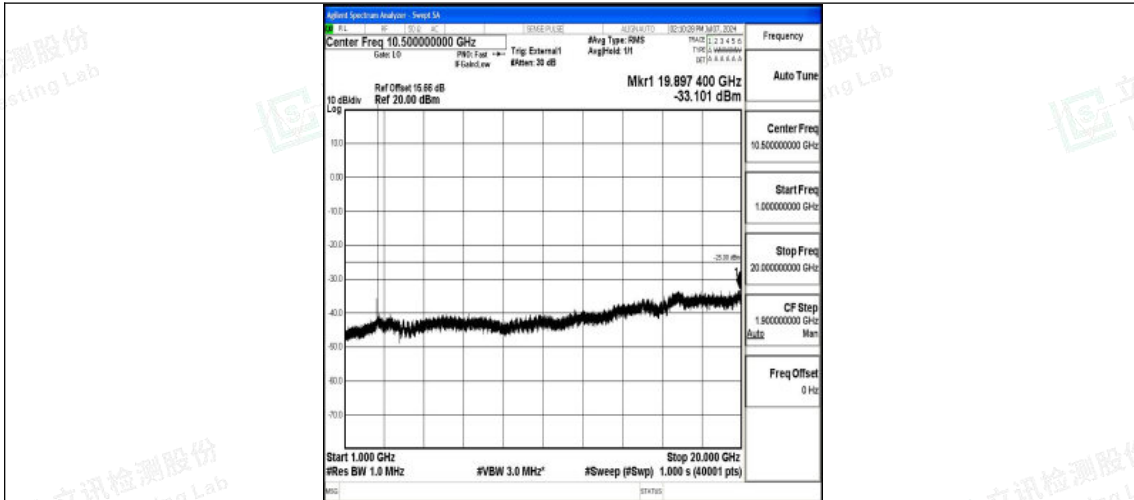

Test Graphs

Band38_5MHz_QPSK_37775_1RB#0_0.009~0.15_0.009~0.15

Band38_5MHz_QPSK_37775_1RB#0_0.15~30_0.15~30

Band38_5MHz_QPSK_37775_1RB#0_30~1000_30~1000

Shenzhen LCS Compliance Testing Laboratory Ltd.
Add: 101, 201 Bldg A & 301 Bldg C, Juji Industrial Park Yabianxueziwei, Shajing Street,
Baoan District, Shenzhen, 518000, China
Tel: +(86) 0755-82591330 | E-mail: webmaster@lcs-cert.com | Web: www.lcs-cert.com
Scan code to check authenticity