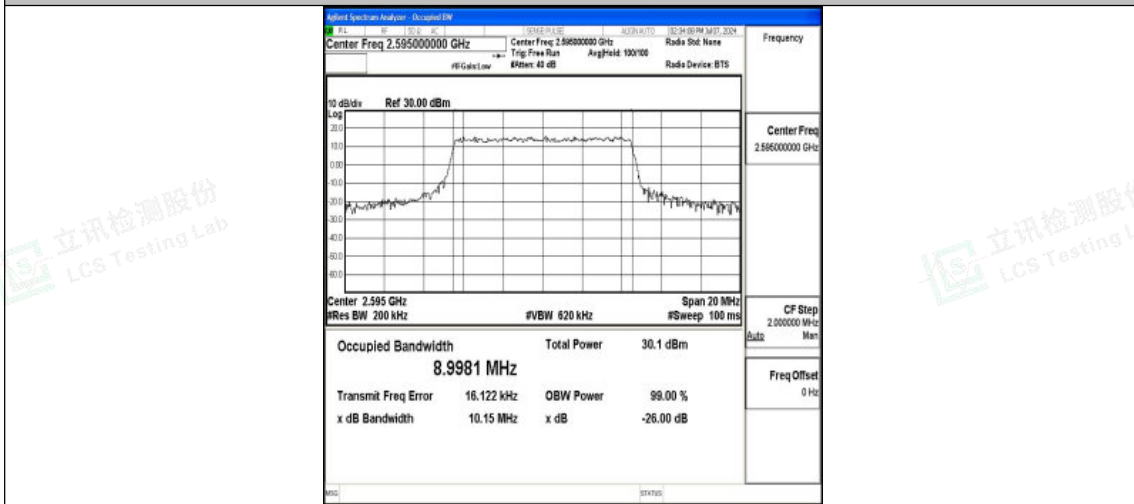

Band38-10MHz-QPSK-38000-50RB#0-PASS

Shenzhen LCS Compliance Testing Laboratory Ltd.
Add: 101, 201 Bldg A & 301 Bldg C, Juji Industrial Park Yabianxueziwei, Shajing Street,
Baoan District, Shenzhen, 518000, China
Tel: +(86) 0755-82591330 | E-mail: webmaster@lcs-cert.com | Web: www.lcs-cert.com
Scan code to check authenticity