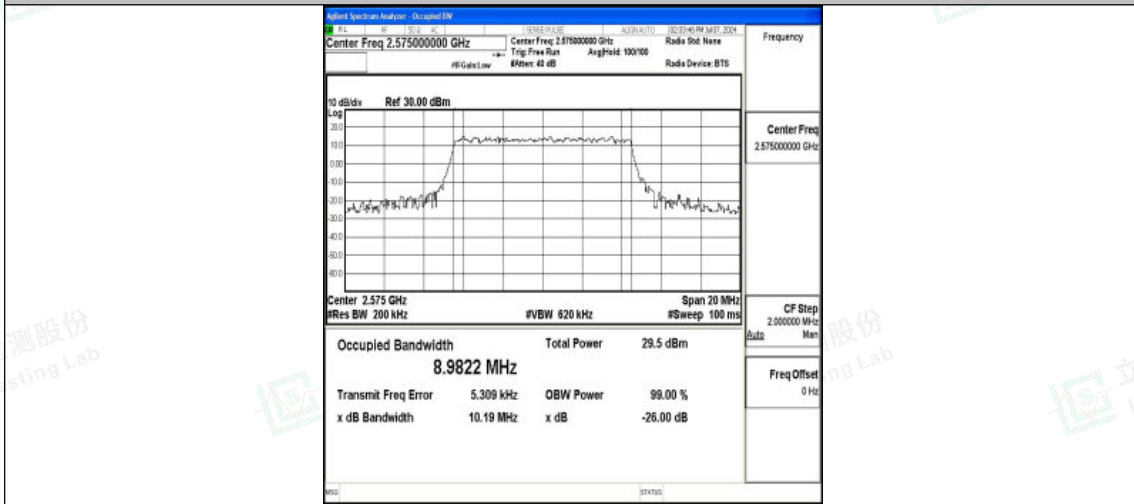

Band38-10MHz-16QAM-37800-50RB#0-PASS