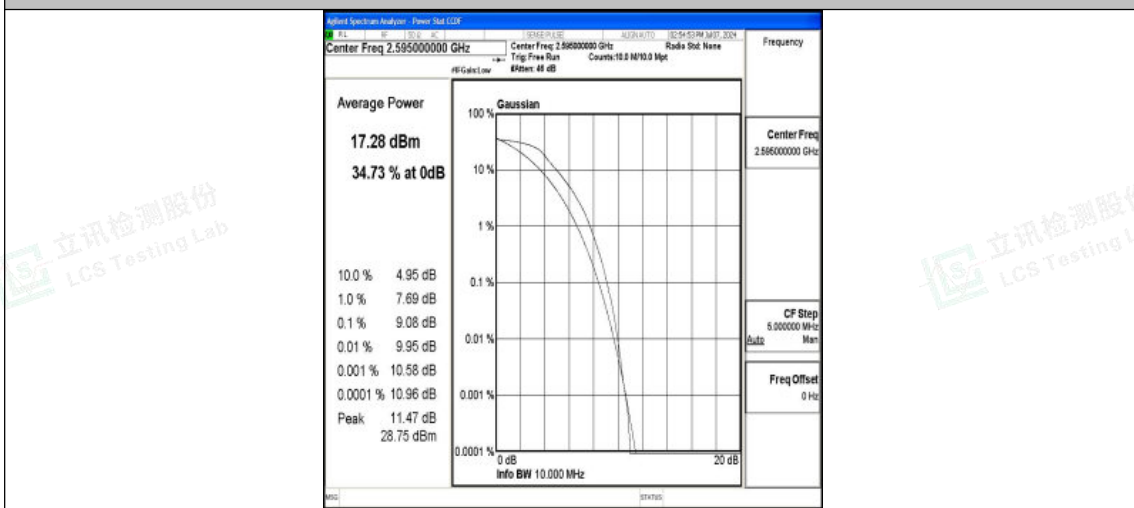

Band38-10MHz-QPSK-38000-50RB#0-PASS