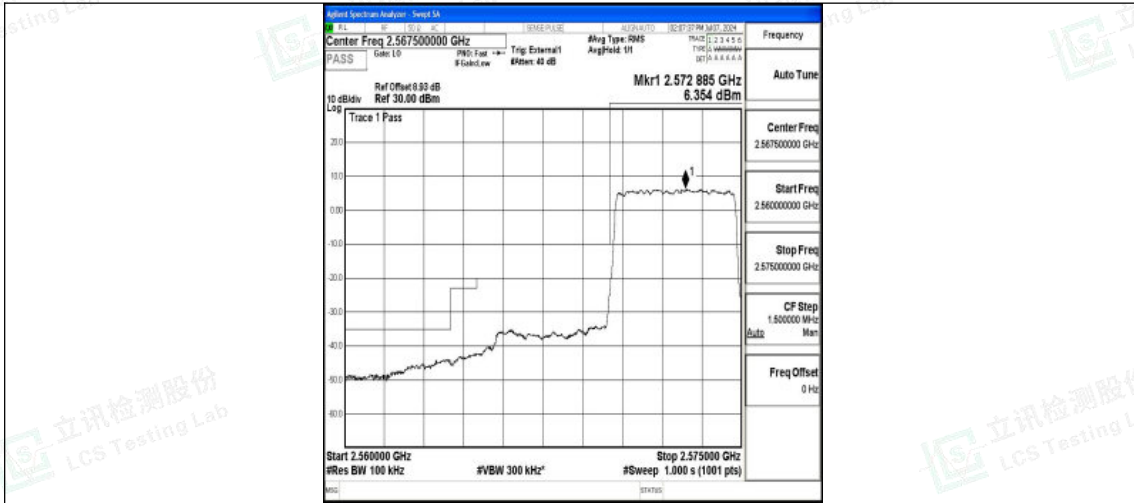

Test Graphs

Band38_5MHz_QPSK_37775_25RB#0