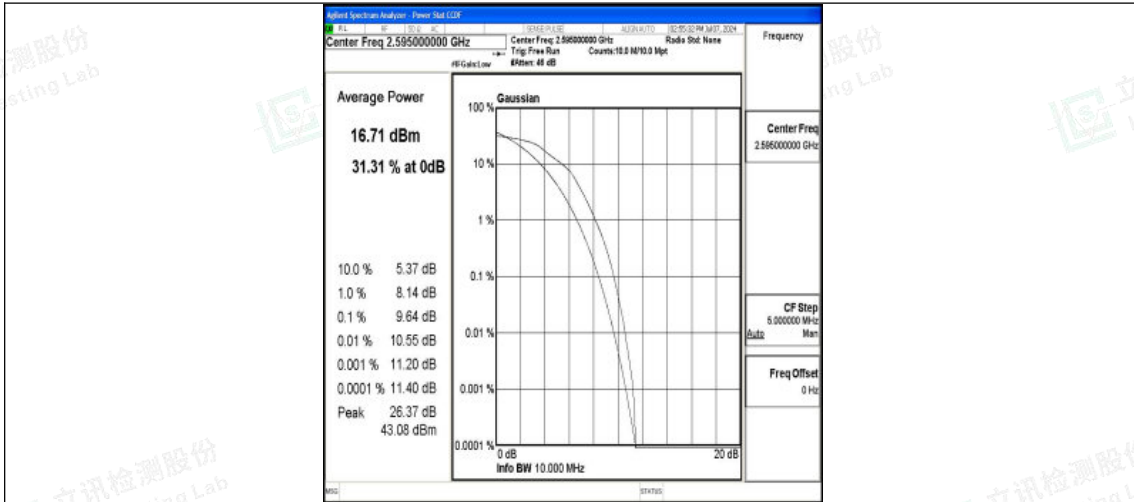

Band38-10MHz-QPSK-37800-50RB#0-PASS

Band38-10MHz-16QAM-37800-50RB#0-PASS

Band38-10MHz-QPSK-38000-50RB#0-PASS

Band38-10MHz-16QAM-38000-50RB#0-PASS

Band38-10MHz-QPSK-38200-50RB#0-PASS

Band38-10MHz-16QAM-38200-50RB#0-PASS