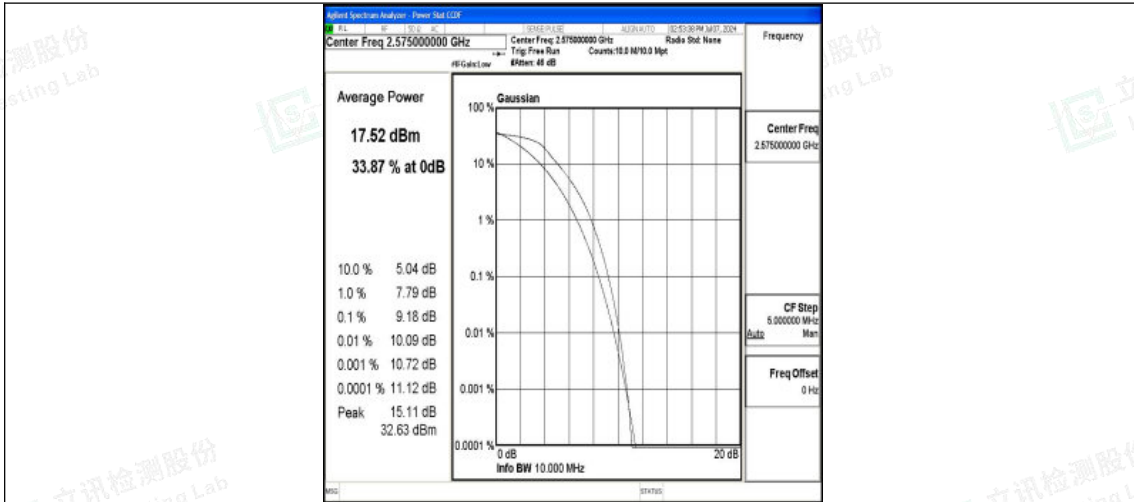

Band38-5MHz-16QAM-38000-25RB#0-PASS

Band38-5MHz-QPSK-38225-25RB#0-PASS

Band38-5MHz-16QAM-38225-25RB#0-PASS

Shenzhen LCS Compliance Testing Laboratory Ltd.
Add: 101, 201 Bldg A & 301 Bldg C, Juji Industrial Park Yabianxueziwei, Shajing Street,
Baoan District, Shenzhen, 518000, China
Tel: +(86) 0755-82591330 | E-mail: webmaster@lcs-cert.com | Web: www.lcs-cert.com
Scan code to check authenticity