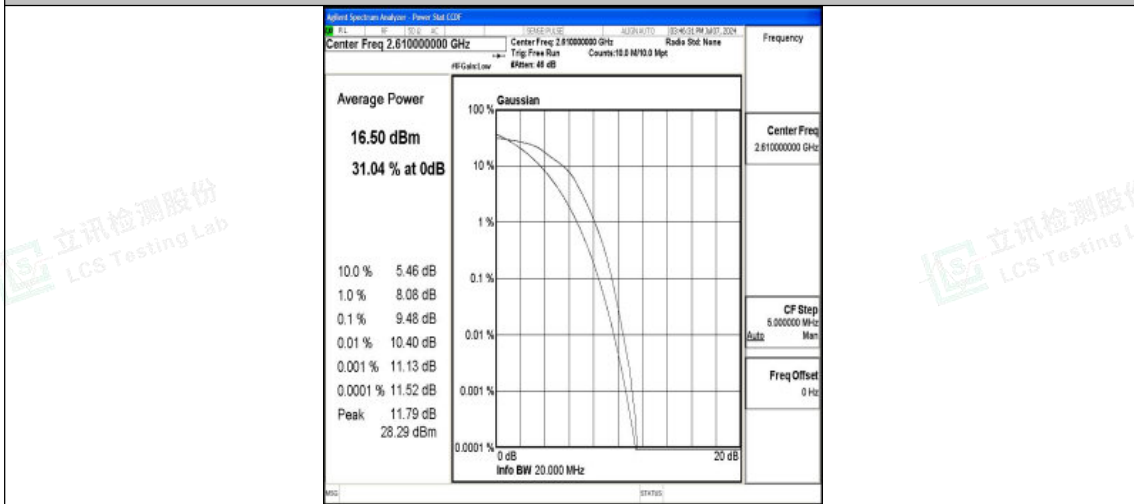

Band38-20MHz-QPSK-37850-100RB#0-PASS

Band38-20MHz-16QAM-37850-100RB#0-PASS

Band38-20MHz-QPSK-38000-100RB#0-PASS

Band38-20MHz-16QAM-38000-100RB#0-PASS

Band38-20MHz-QPSK-38150-100RB#0-PASS

Band38-20MHz-16QAM-38150-100RB#0-PASS