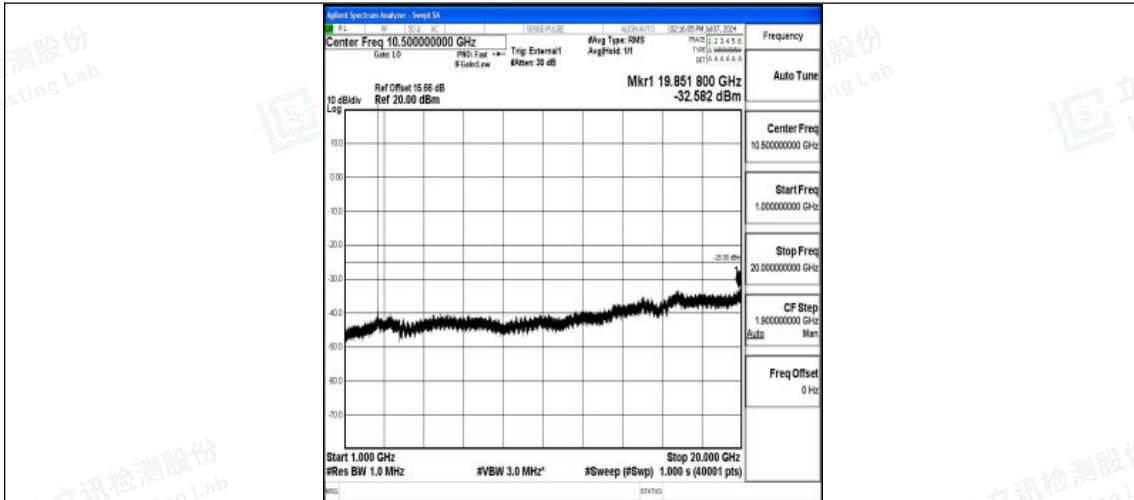

Band38_5MHz_16QAM_38000_1RB#0_0.009~0.15_0.009~0.15

Band38_5MHz_16QAM_38000_1RB#0_0.15~30_0.15~30

Band38_5MHz_16QAM_38000_1RB#0_30~1000_30~1000

Shenzhen LCS Compliance Testing Laboratory Ltd.
 Add: 101, 201 Bldg A & 301 Bldg C, Juji Industrial Park Yabianxueziwei, Shajing Street,
 Baoan District, Shenzhen, 518000, China
 Tel: +(86) 0755-82591330 | E-mail: webmaster@lcs-cert.com | Web: www.lcs-cert.com
 Scan code to check authenticity