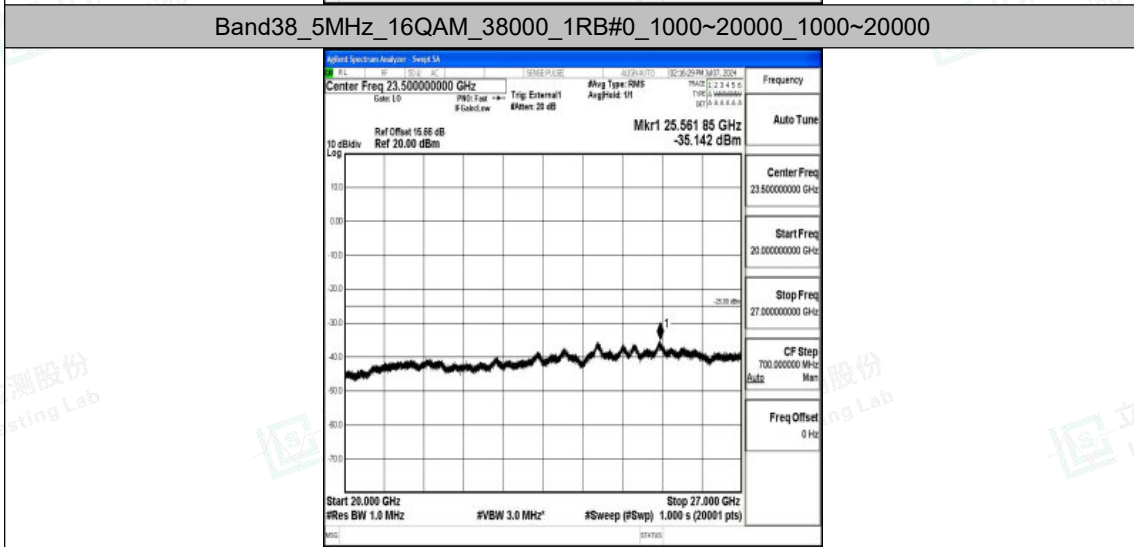

Band38_5MHz_16QAM_38000_1RB#0_0.009~0.15_0.009~0.15

Band38_5MHz_16QAM_38000_1RB#0_0.15~30_0.15~30

Band38_5MHz_16QAM_38000_1RB#0_30~1000_30~1000

Shenzhen LCS Compliance Testing Laboratory Ltd.
 Add: 101, 201 Bldg A & 301 Bldg C, Juji Industrial Park Yabianxueziwei, Shajing Street,
 Baoan District, Shenzhen, 518000, China
 Tel: +(86) 0755-82591330 | E-mail: webmaster@lcs-cert.com | Web: www.lcs-cert.com
 Scan code to check authenticity