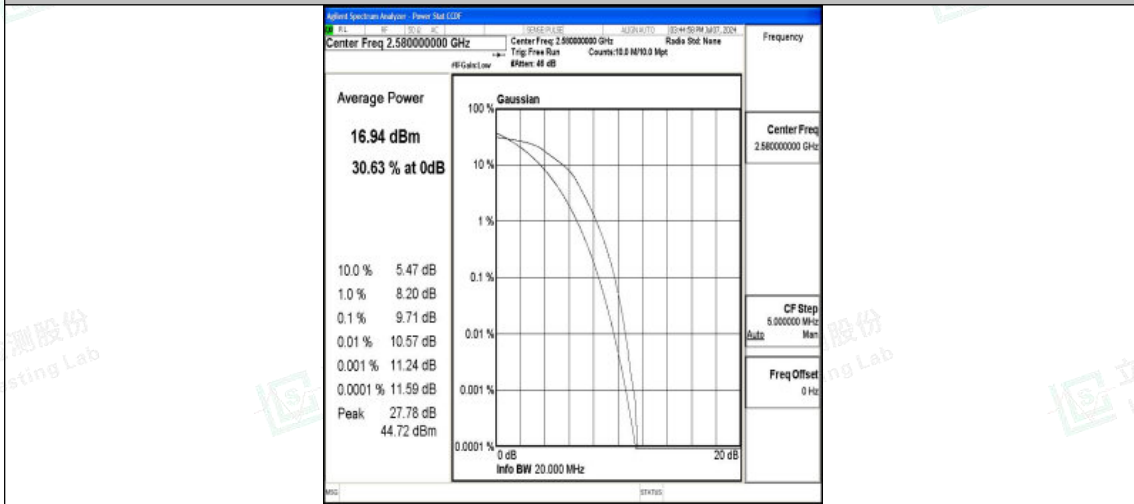

Band38-20MHz-16QAM-37850-100RB#0-PASS