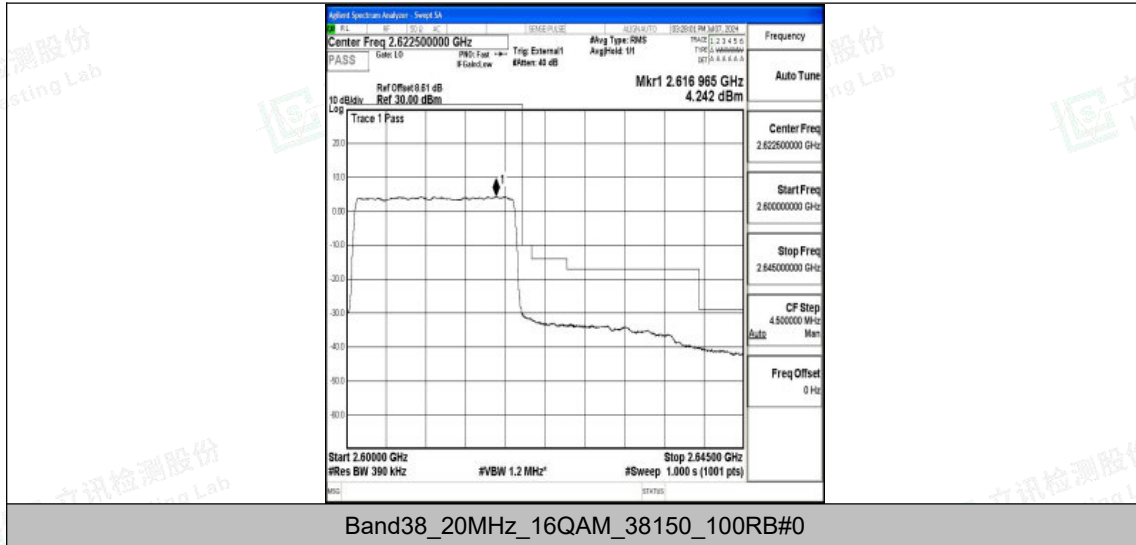

Band38_20MHz_QPSK_37850_100RB#0

Band38_20MHz_16QAM_37850_100RB#0

Band38_20MHz_QPSK_38150_100RB#0

Shenzhen LCS Compliance Testing Laboratory Ltd.
Add: 101, 201 Bldg A & 301 Bldg C, Juji Industrial Park Yabianxueziwei, Shajing Street,
Baoan District, Shenzhen, 518000, China
Tel: +(86) 0755-82591330 | E-mail: webmaster@lcs-cert.com | Web: www.lcs-cert.com
Scan code to check authenticity