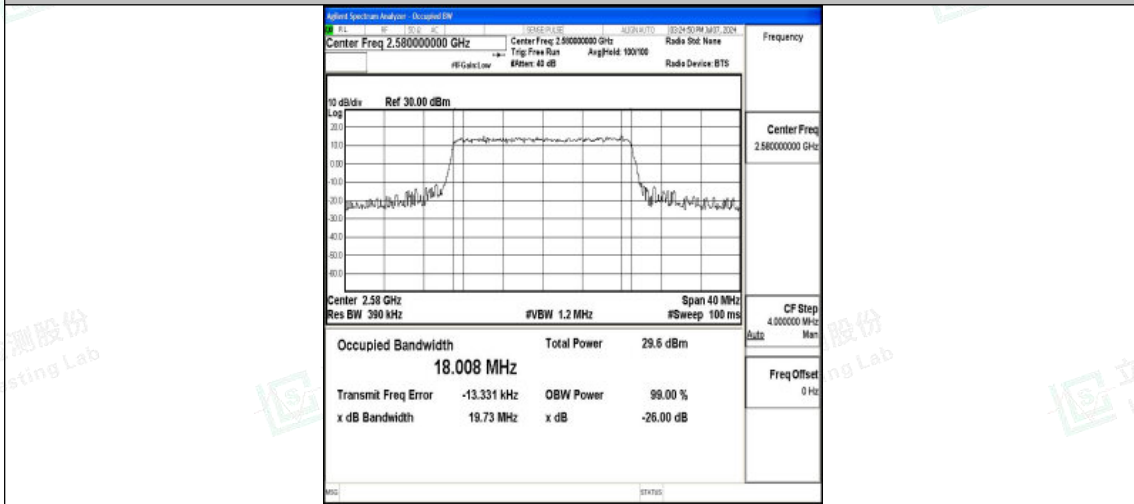

Band38-20MHz-16QAM-37850-100RB#0-PASS