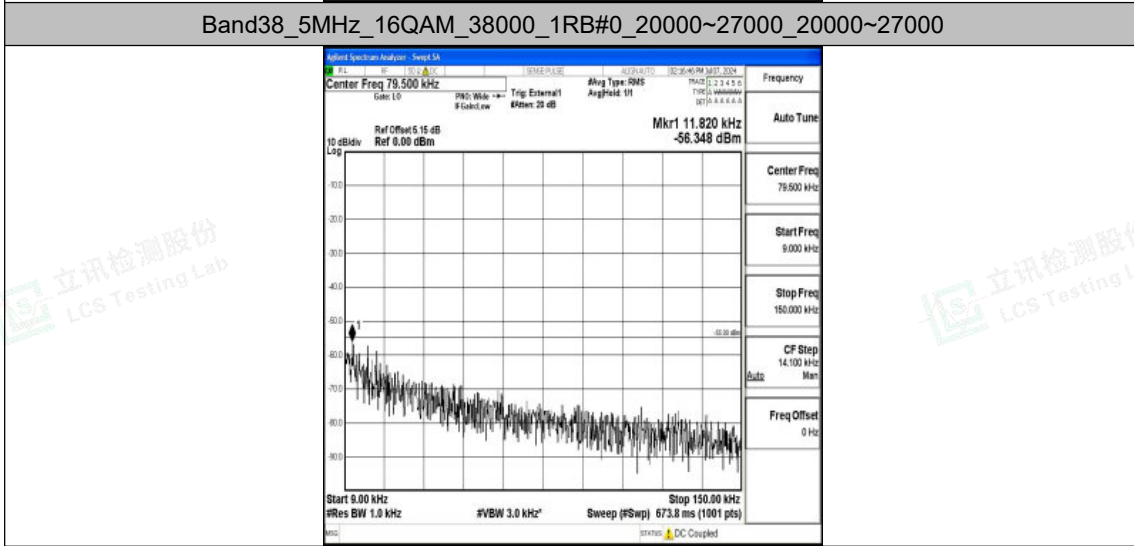

Band38_5MHz_16QAM_38000_1RB#0_0.009~0.15_0.009~0.15

Band38_5MHz_16QAM_38000_1RB#0_0.15~30_0.15~30

Band38_5MHz_16QAM_38000_1RB#0_30~1000_30~1000

Shenzhen LCS Compliance Testing Laboratory Ltd.
 Add: 101, 201 Bldg A & 301 Bldg C, Juji Industrial Park Yabianxueziwei, Shajing Street,
 Baoan District, Shenzhen, 518000, China
 Tel: +(86) 0755-82591330 | E-mail: webmaster@lcs-cert.com | Web: www.lcs-cert.com
 Scan code to check authenticity