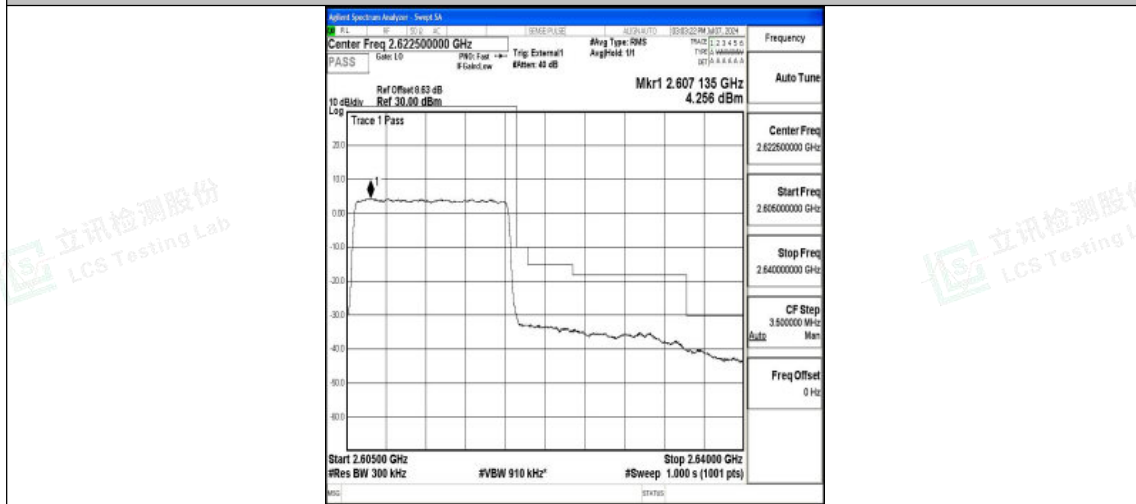

Band38_15MHz_16QAM_38175_75RB#0

Shenzhen LCS Compliance Testing Laboratory Ltd.
Add: 101, 201 Bldg A & 301 Bldg C, Juji Industrial Park Yabianxueziwei, Shajing Street,
Baoan District, Shenzhen, 518000, China
Tel: +(86) 0755-82591330 | E-mail: webmaster@lcs-cert.com | Web: www.lcs-cert.com
Scan code to check authenticity