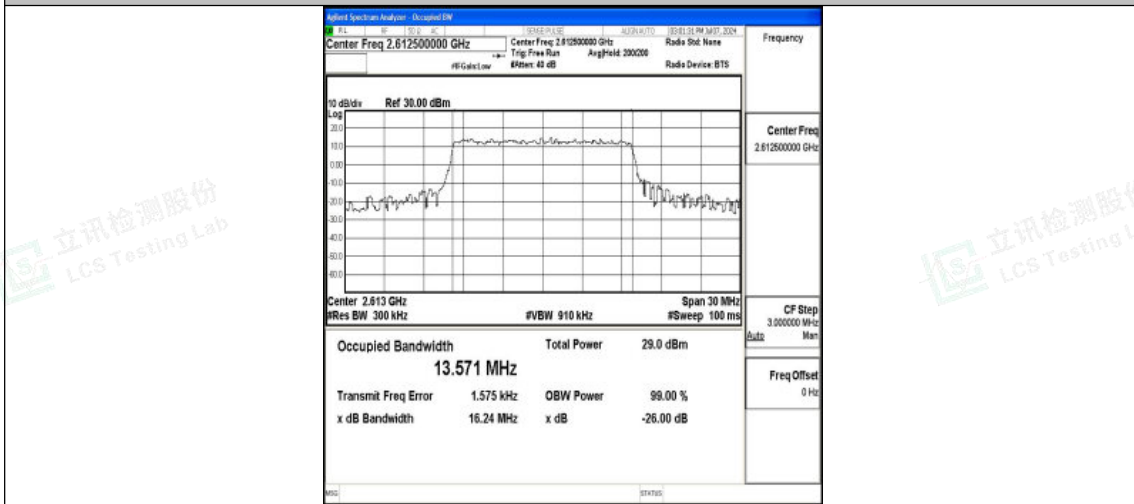

Band38-15MHz-16QAM-38175-75RB#0-PASS

Shenzhen LCS Compliance Testing Laboratory Ltd.
Add: 101, 201 Bldg A & 301 Bldg C, Juji Industrial Park Yabianxueziwei, Shajing Street,
Baoan District, Shenzhen, 518000, China
Tel: +(86) 0755-82591330 | E-mail: webmaster@lcs-cert.com | Web: www.lcs-cert.com
Scan code to check authenticity