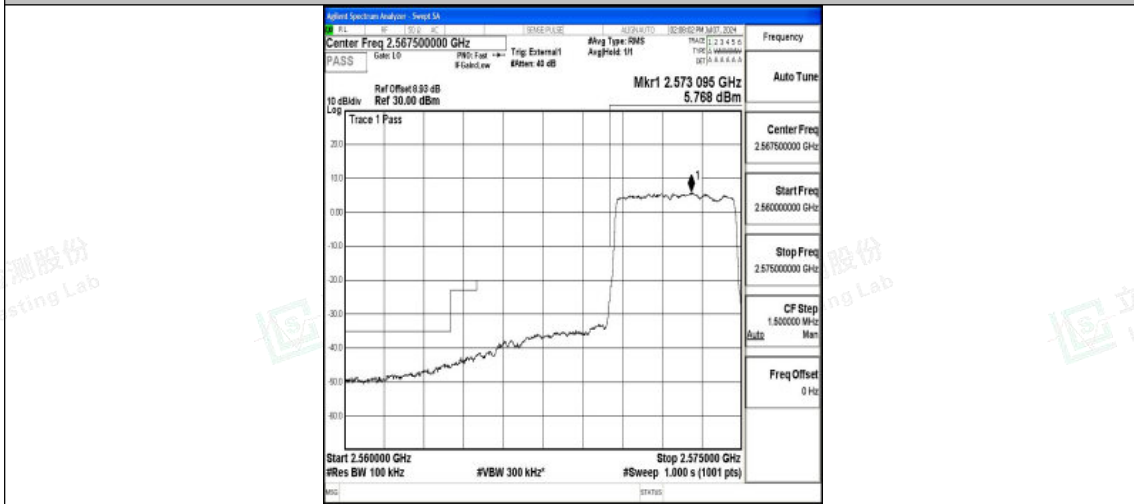

Band38_5MHz_16QAM_37775_25RB#0