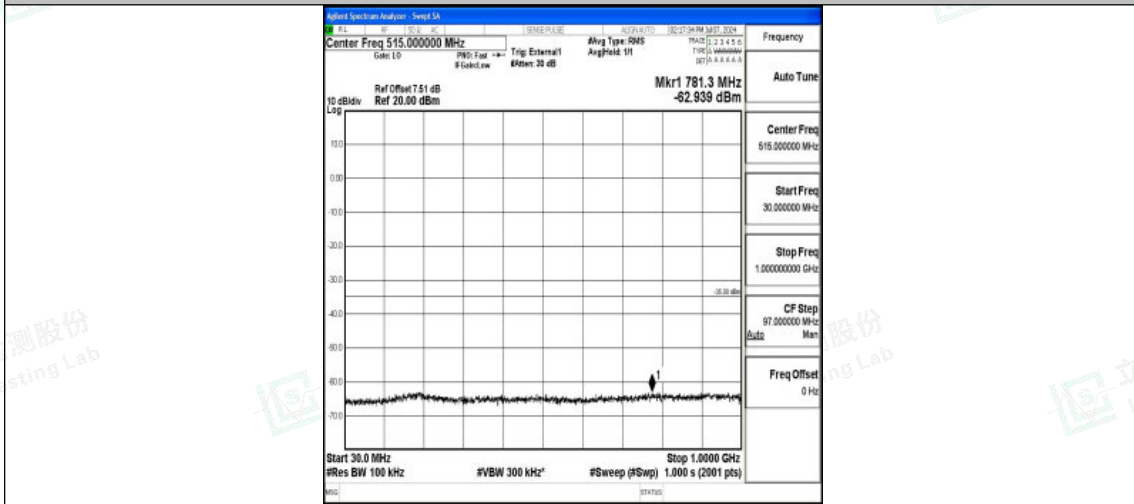

Band38_5MHz_QPSK_38225_1RB#0_30~1000_30~1000