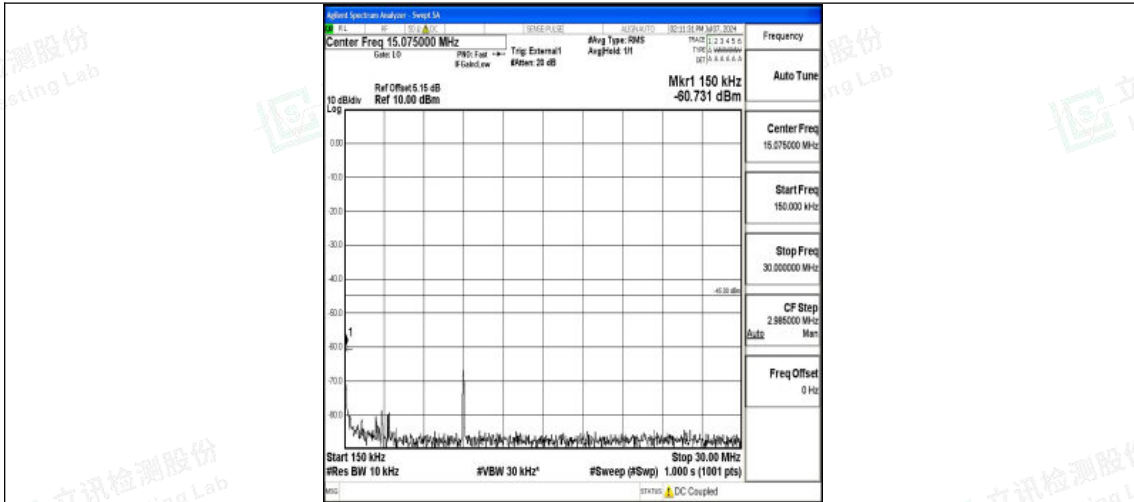

Band38_5MHz_QPSK_37775_1RB#0_1000~20000_1000~20000

Band38_5MHz_QPSK_37775_1RB#0_20000~27000_20000~27000

Band38_5MHz_16QAM_37775_1RB#0_0.009~0.15_0.009~0.15

Shenzhen LCS Compliance Testing Laboratory Ltd.
 Add: 101, 201 Bldg A & 301 Bldg C, Juji Industrial Park Yabianxueziwei, Shajing Street,
 Baoan District, Shenzhen, 518000, China
 Tel: +(86) 0755-82591330 | E-mail: webmaster@lcs-cert.com | Web: www.lcs-cert.com
 Scan code to check authenticity