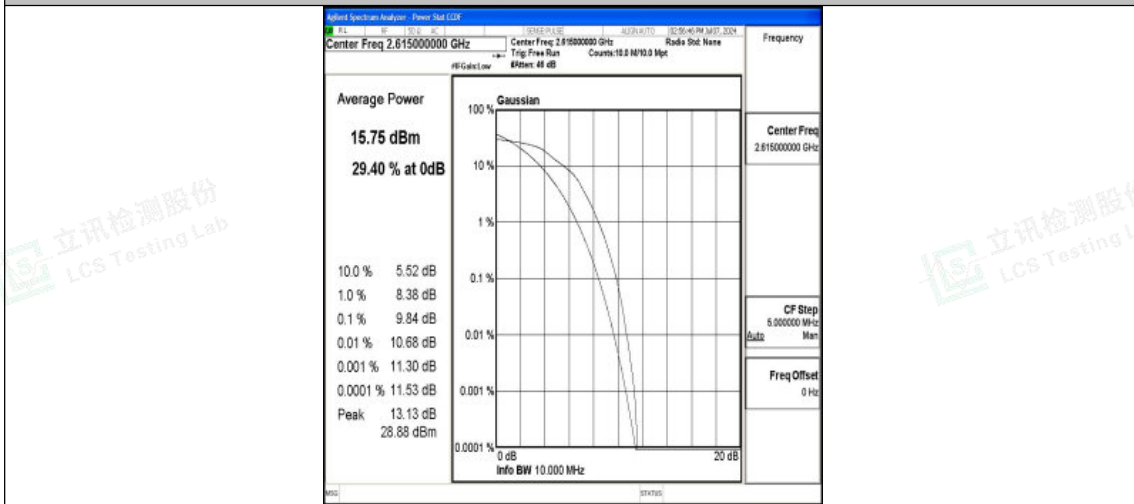

Band38-10MHz-QPSK-37800-50RB#0-PASS

Band38-10MHz-16QAM-37800-50RB#0-PASS

Band38-10MHz-QPSK-38000-50RB#0-PASS

Band38-10MHz-16QAM-38000-50RB#0-PASS

Band38-10MHz-QPSK-38200-50RB#0-PASS

Band38-10MHz-16QAM-38200-50RB#0-PASS