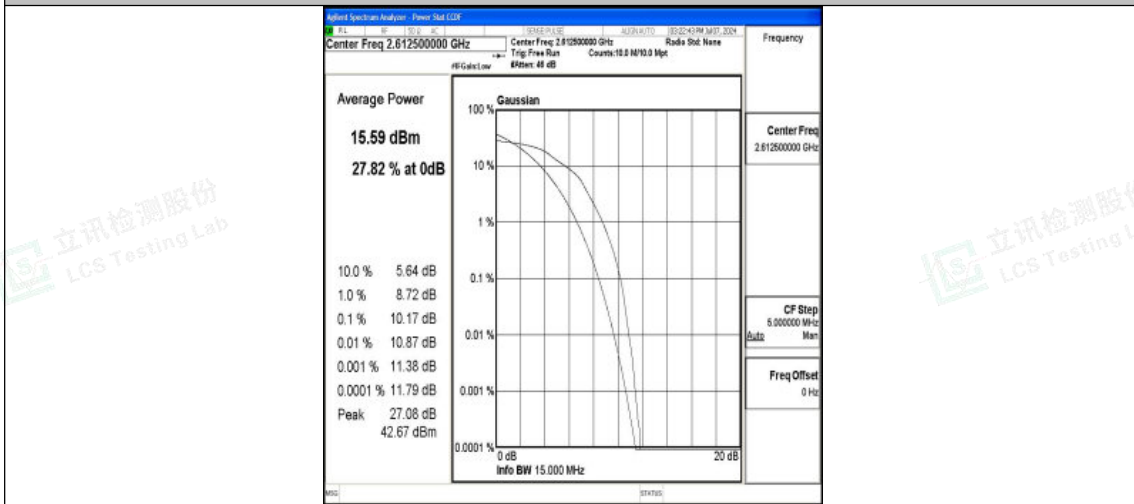

Band38-15MHz-QPSK-37825-75RB#0-PASS

Band38-15MHz-16QAM-37825-75RB#0-PASS

Band38-15MHz-QPSK-38000-75RB#0-PASS

Band38-15MHz-16QAM-38000-75RB#0-PASS

Band38-15MHz-QPSK-38175-75RB#0-PASS

Band38-15MHz-16QAM-38175-75RB#0-PASS