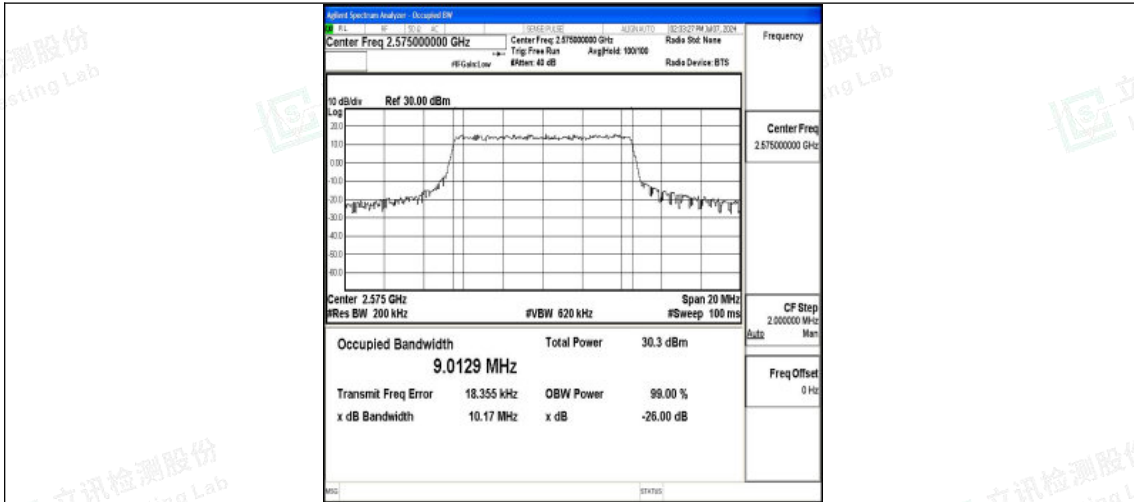

Band38-10MHz-QPSK-37800-50RB#0-PASS