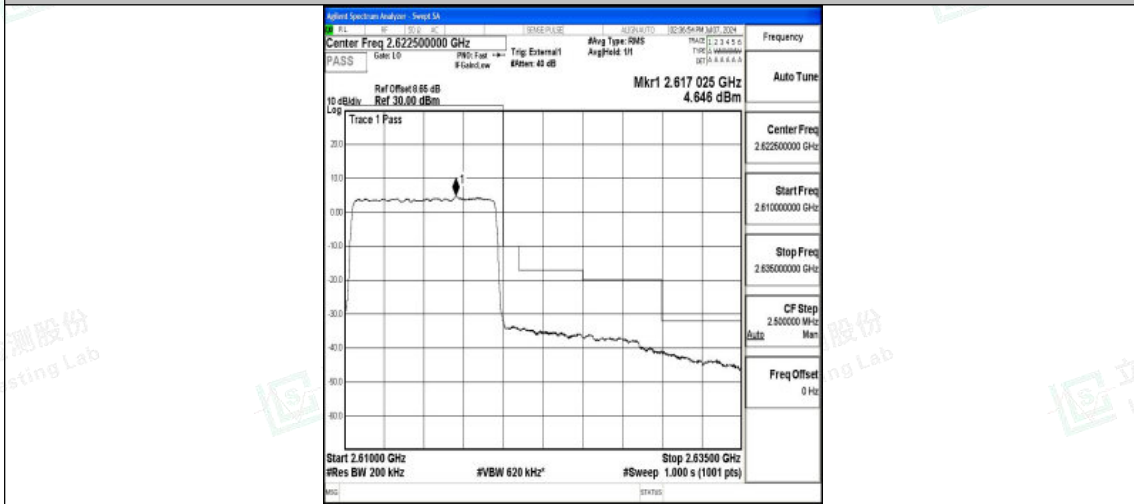

Band38_10MHz_16QAM_38200_50RB#0