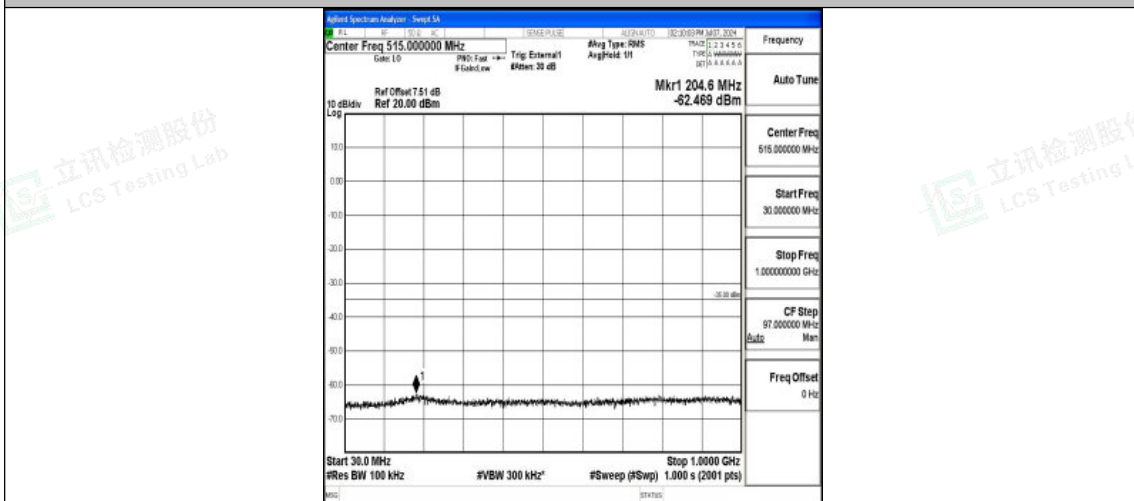

Test Graphs

Band38_5MHz_QPSK_37775_1RB#0_0.009~0.15_0.009~0.15

Band38_5MHz_QPSK_37775_1RB#0_0.15~30_0.15~30

Band38_5MHz_QPSK_37775_1RB#0_30~1000_30~1000

Shenzhen LCS Compliance Testing Laboratory Ltd.
Add: 101, 201 Bldg A & 301 Bldg C, Juji Industrial Park Yabianxueziwei, Shajing Street,
Baoan District, Shenzhen, 518000, China
Tel: +(86) 0755-82591330 | E-mail: webmaster@lcs-cert.com | Web: www.lcs-cert.com
Scan code to check authenticity