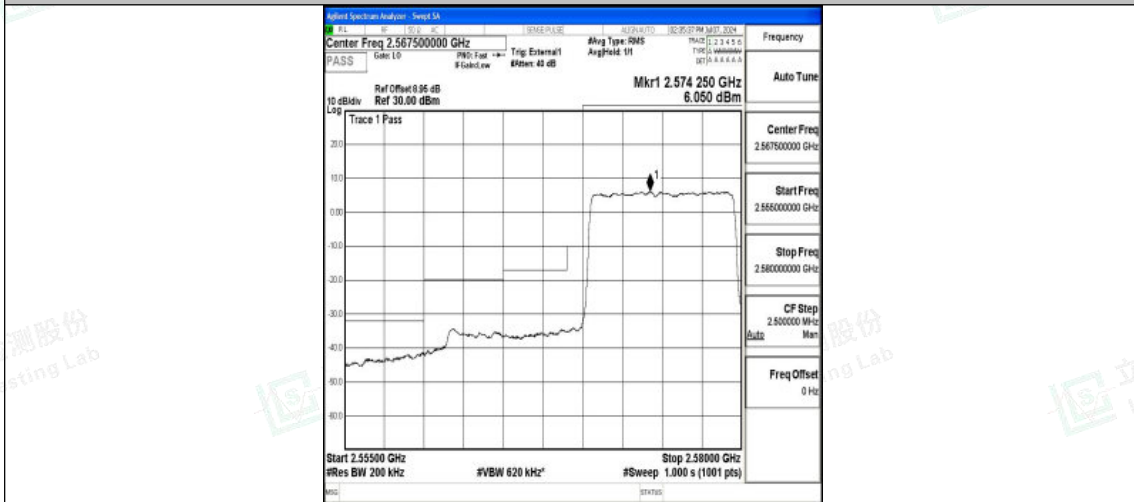

Band38_10MHz_QPSK_37800_50RB#0