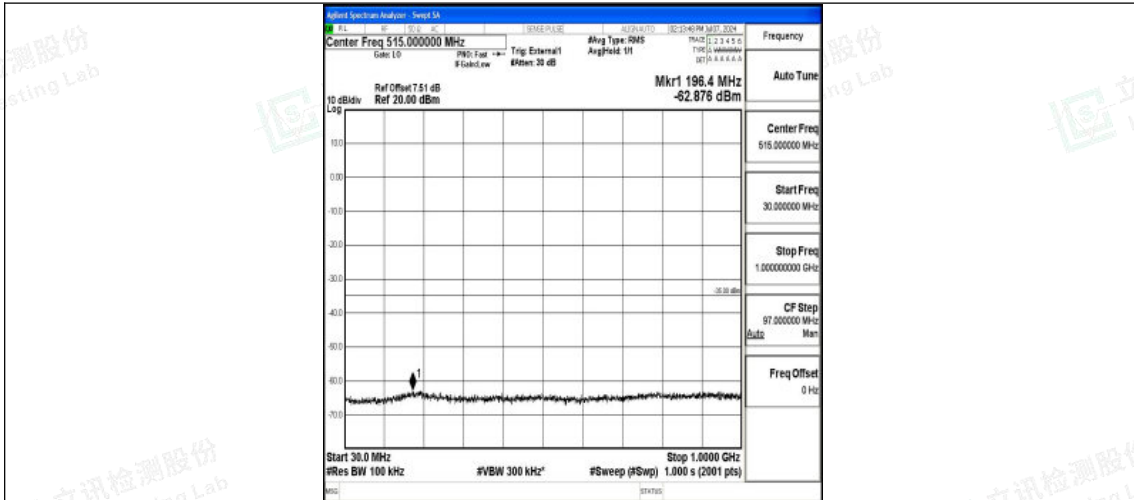

Band38_5MHz_16QAM_37775_1RB#0_20000~27000_20000~27000

Band38_5MHz_QPSK_38000_1RB#0_0.009~0.15_0.009~0.15

Band38_5MHz_QPSK_38000_1RB#0_0.15~30_0.15~30

Shenzhen LCS Compliance Testing Laboratory Ltd.
 Add: 101, 201 Bldg A & 301 Bldg C, Juji Industrial Park Yabianxueziwei, Shajing Street,
 Baoan District, Shenzhen, 518000, China
 Tel: +(86) 0755-82591330 | E-mail: webmaster@lcs-cert.com | Web: www.lcs-cert.com
 Scan code to check authenticity