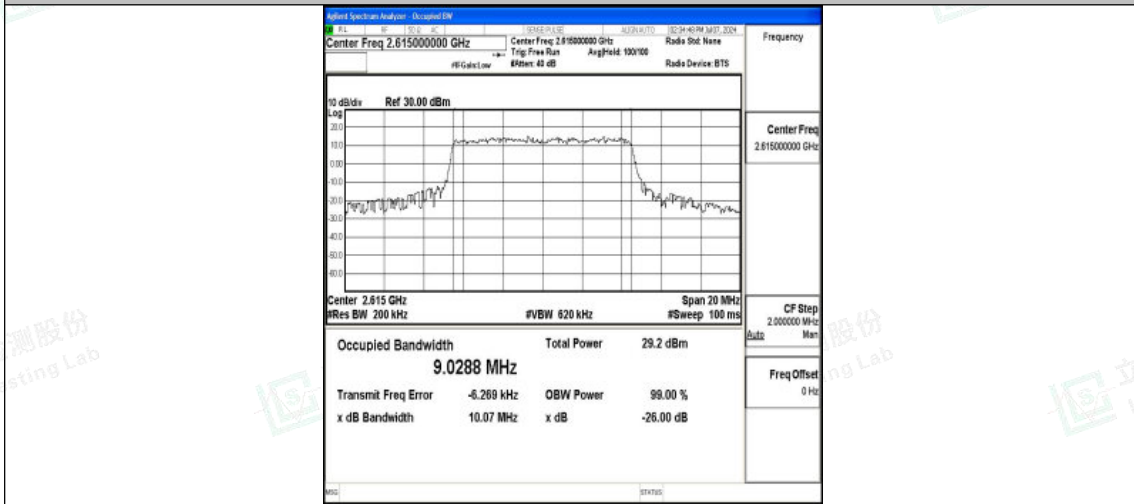

Band38-10MHz-QPSK-38200-50RB#0-PASS