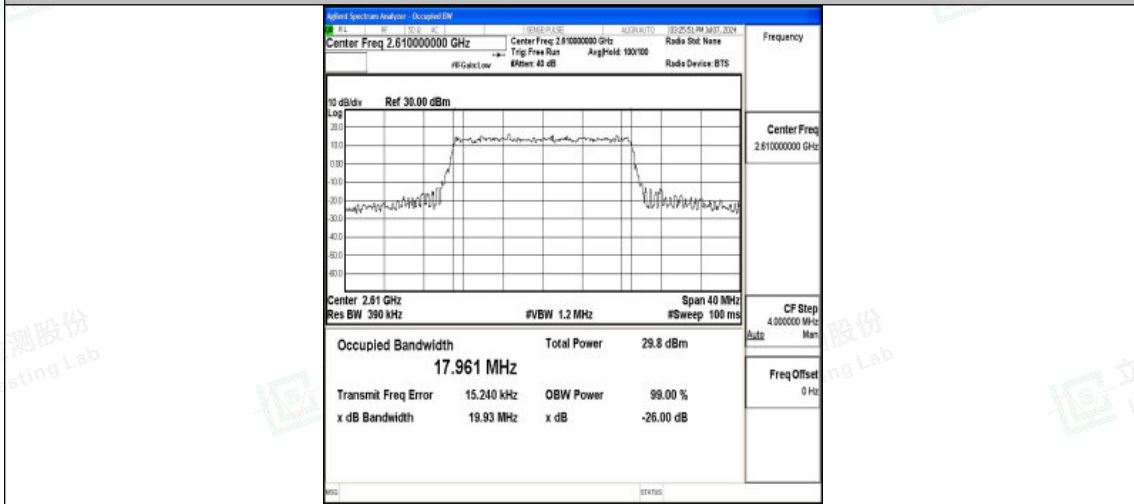

Band38-20MHz-QPSK-38150-100RB#0-PASS