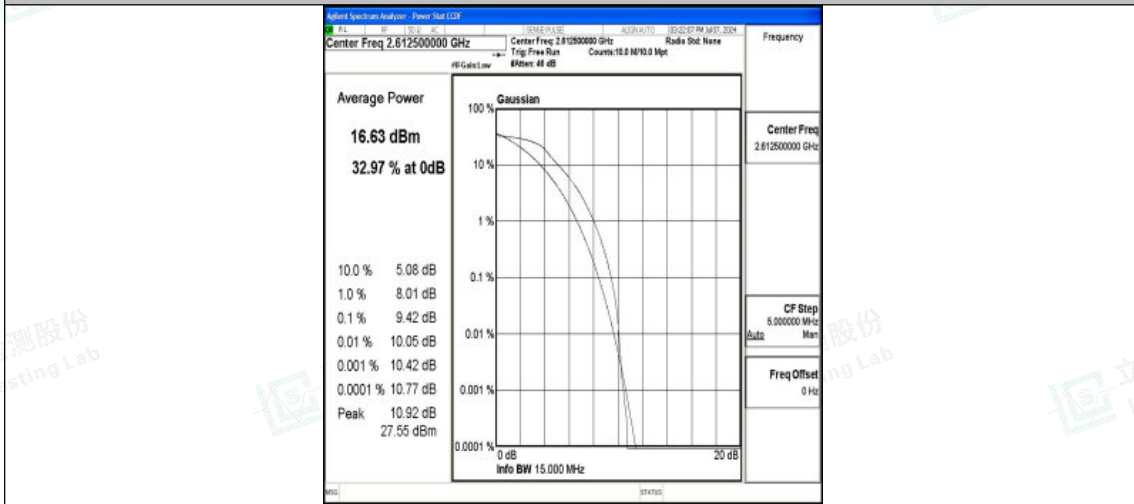

Band38-15MHz-QPSK-37825-75RB#0-PASS

Band38-15MHz-16QAM-37825-75RB#0-PASS

Band38-15MHz-QPSK-38000-75RB#0-PASS

Band38-15MHz-16QAM-38000-75RB#0-PASS

Band38-15MHz-QPSK-38175-75RB#0-PASS

Band38-15MHz-16QAM-38175-75RB#0-PASS