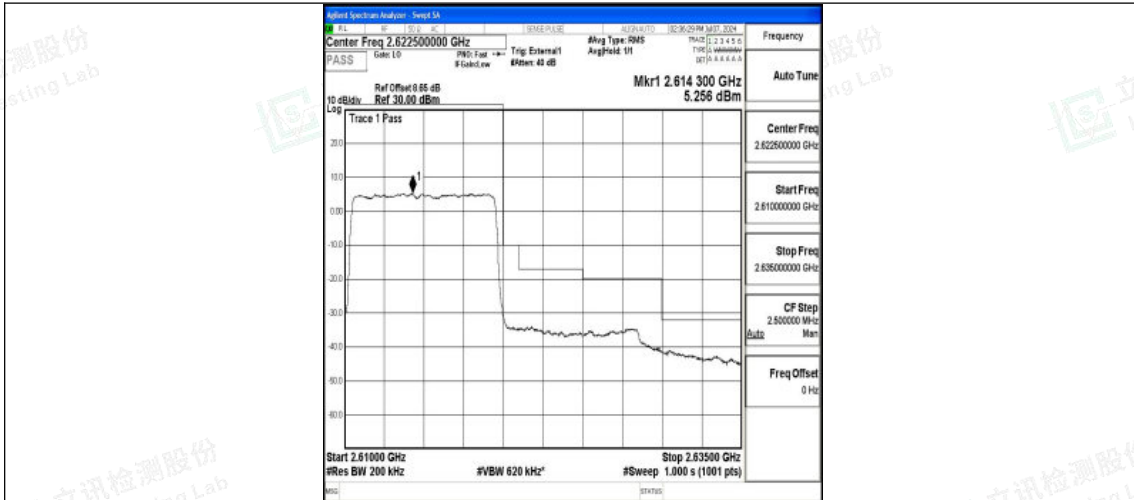

Band38_5MHz_16QAM_38225_25RB#0

Band38_10MHz_QPSK_37800_50RB#0

Band38_10MHz_16QAM_37800_50RB#0

Shenzhen LCS Compliance Testing Laboratory Ltd.
Add: 101, 201 Bldg A & 301 Bldg C, Juji Industrial Park Yabianxueziwei, Shajing Street,
Baoan District, Shenzhen, 518000, China
Tel: +(86) 0755-82591330 | E-mail: webmaster@lcs-cert.com | Web: www.lcs-cert.com
Scan code to check authenticity