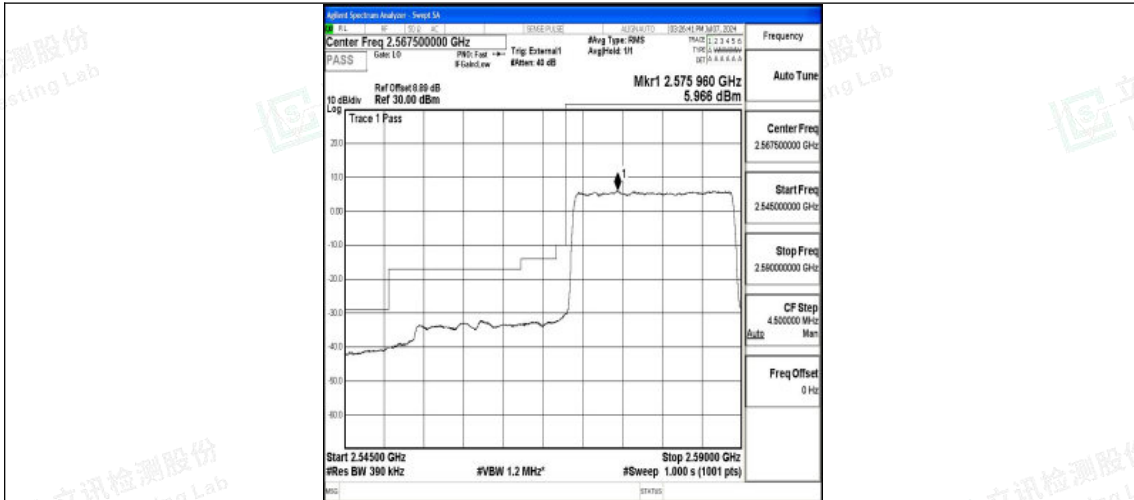

Band38_15MHz_16QAM_37825_75RB#0

Band38_15MHz_QPSK_38175_75RB#0

Band38_15MHz_16QAM_38175_75RB#0

Shenzhen LCS Compliance Testing Laboratory Ltd.
Add: 101, 201 Bldg A & 301 Bldg C, Juji Industrial Park Yabianxueziwei, Shajing Street,
Baoan District, Shenzhen, 518000, China
Tel: +(86) 0755-82591330 | E-mail: webmaster@lcs-cert.com | Web: www.lcs-cert.com
Scan code to check authenticity