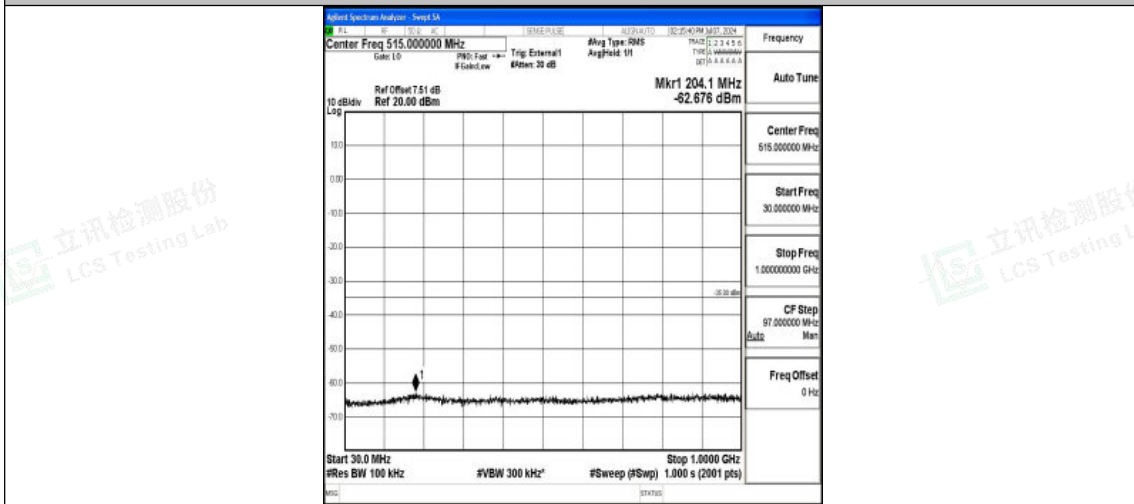

Band38_5MHz_16QAM_38000_1RB#0_30~1000_30~1000

Shenzhen LCS Compliance Testing Laboratory Ltd.
Add: 101, 201 Bldg A & 301 Bldg C, Juji Industrial Park Yabianxueziwei, Shajing Street,
Baoan District, Shenzhen, 518000, China
Tel: +(86) 0755-82591330 | E-mail: webmaster@lcs-cert.com | Web: www.lcs-cert.com
Scan code to check authenticity