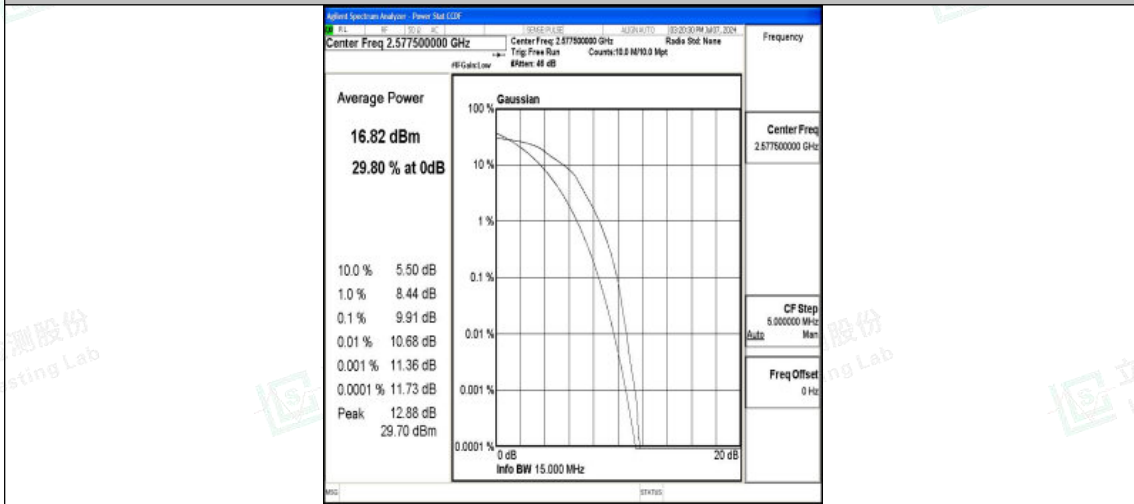

Band38-15MHz-16QAM-37825-75RB#0-PASS