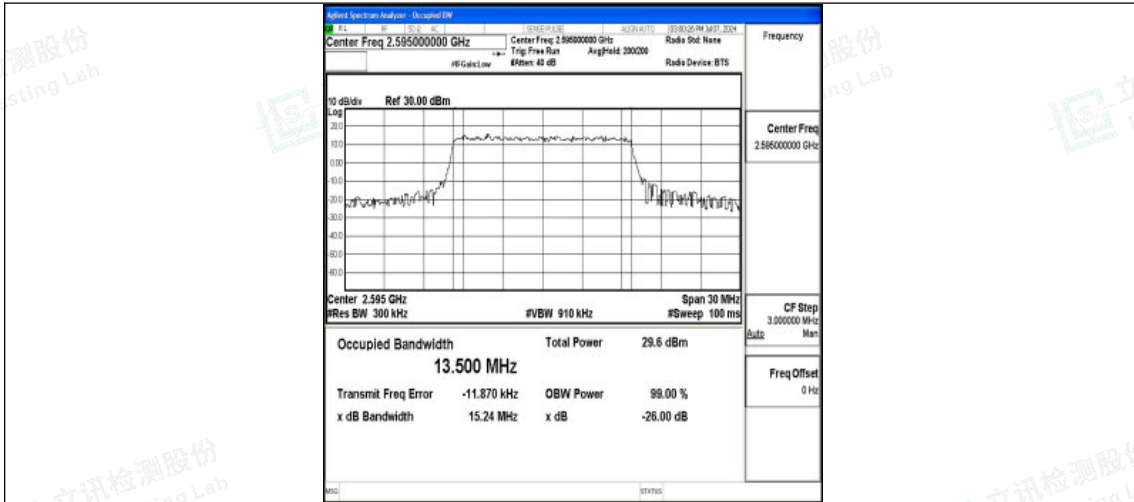

Band38-15MHz-QPSK-37825-75RB#0-PASS

Band38-15MHz-16QAM-37825-75RB#0-PASS

Band38-15MHz-QPSK-38000-75RB#0-PASS

Shenzhen LCS Compliance Testing Laboratory Ltd.
 Add: 101, 201 Bldg A & 301 Bldg C, Juji Industrial Park Yabianxueziwei, Shajing Street,
 Baoan District, Shenzhen, 518000, China
 Tel: +(86) 0755-82591330 | E-mail: webmaster@lcs-cert.com | Web: www.lcs-cert.com
 Scan code to check authenticity