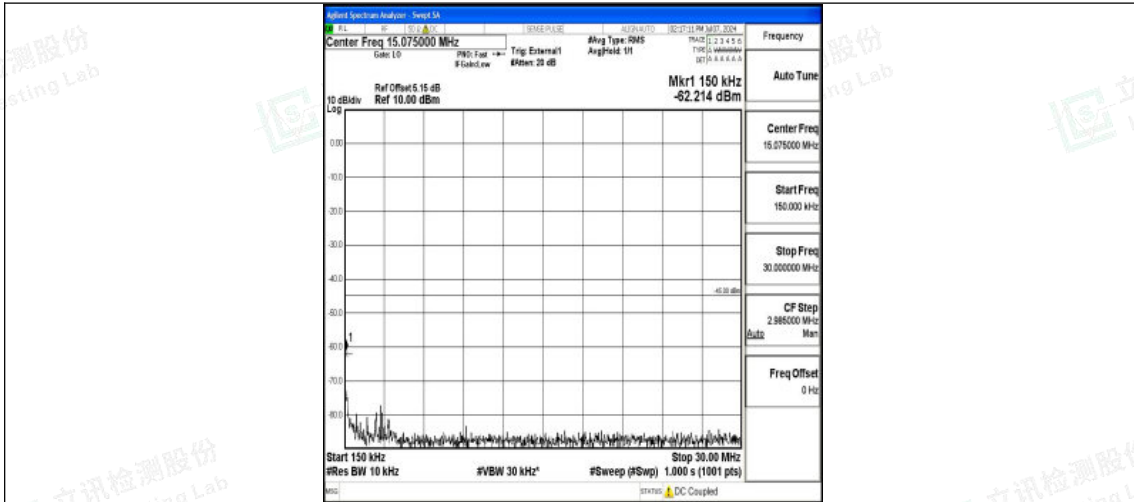

Band38_5MHz_QPSK_38225_1RB#0_0.15~30_0.15~30