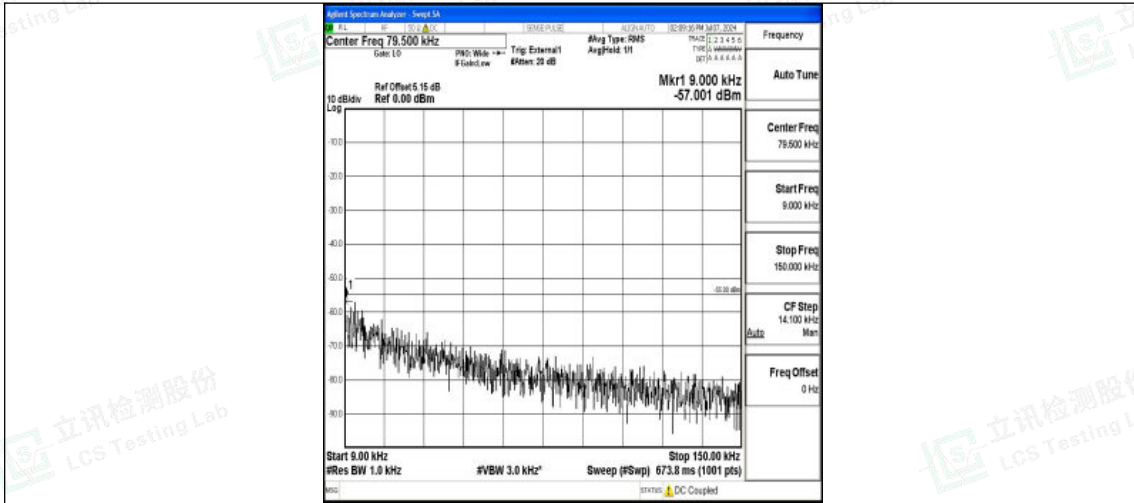

Test Graphs

Band38_5MHz_QPSK_37775_1RB#0_0.009~0.15_0.009~0.15