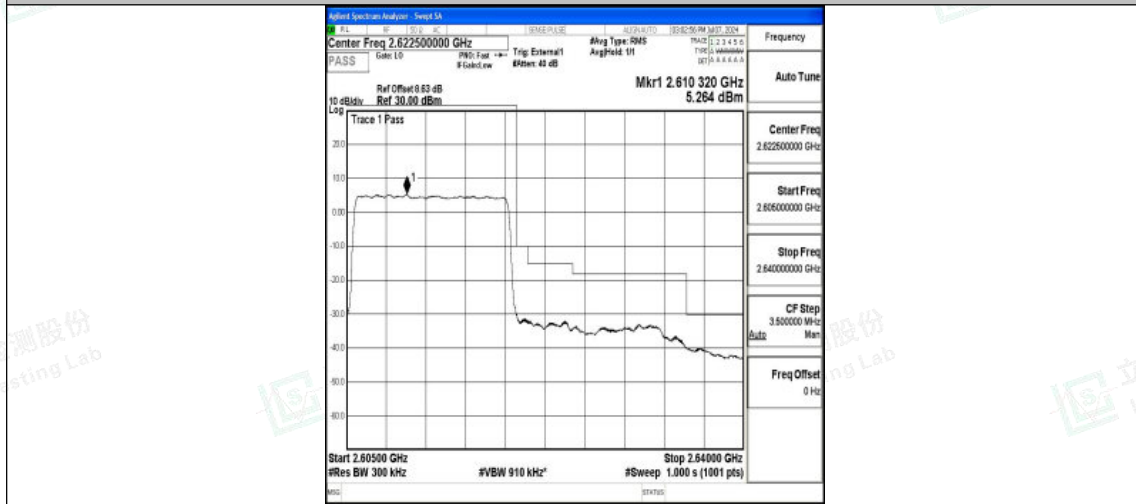

Band38_15MHz_QPSK_38175_75RB#0