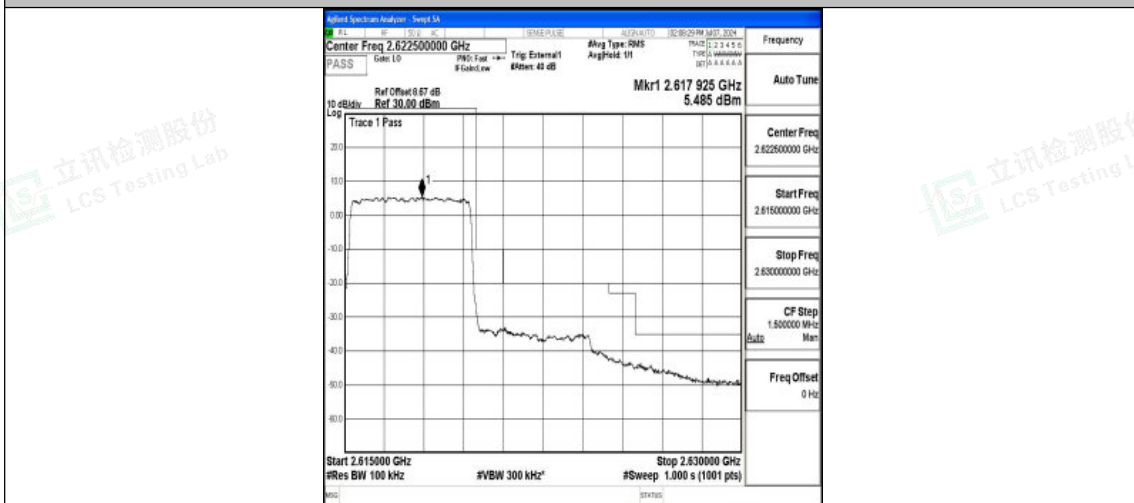

Test Graphs

Band38_5MHz_QPSK_37775_25RB#0

Band38_5MHz_16QAM_37775_25RB#0

Band38_5MHz_QPSK_38225_25RB#0

Shenzhen LCS Compliance Testing Laboratory Ltd.
Add: 101, 201 Bldg A & 301 Bldg C, Juji Industrial Park Yabianxueziwei, Shajing Street,
Baoan District, Shenzhen, 518000, China
Tel: +(86) 0755-82591330 | E-mail: webmaster@lcs-cert.com | Web: www.lcs-cert.com
Scan code to check authenticity