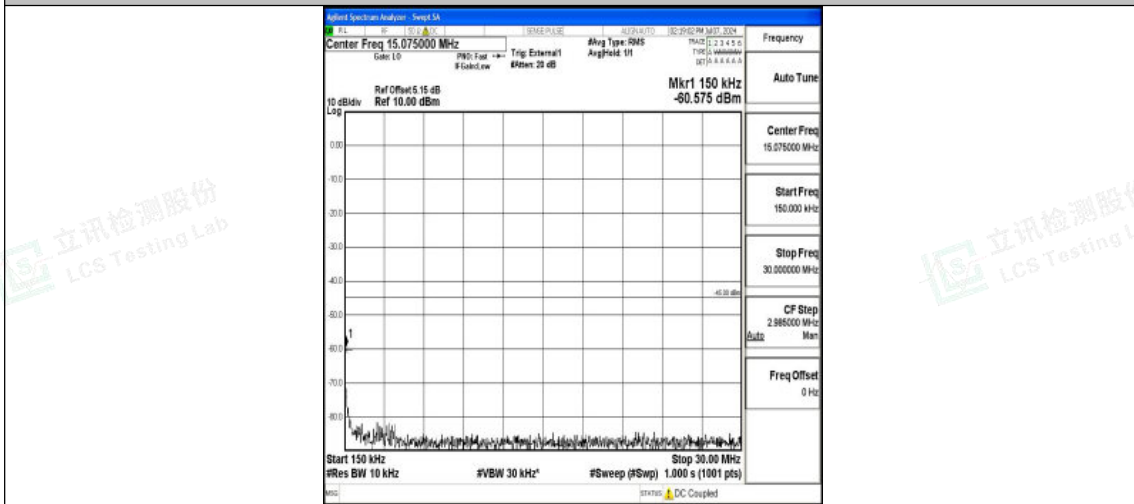

Band38_5MHz_16QAM_38225_1RB#0_0.15~30_0.15~30

Shenzhen LCS Compliance Testing Laboratory Ltd.
Add: 101, 201 Bldg A & 301 Bldg C, Juji Industrial Park Yabianxueziwei, Shajing Street,
Baoan District, Shenzhen, 518000, China
Tel: +(86) 0755-82591330 | E-mail: webmaster@lcs-cert.com | Web: www.lcs-cert.com
Scan code to check authenticity