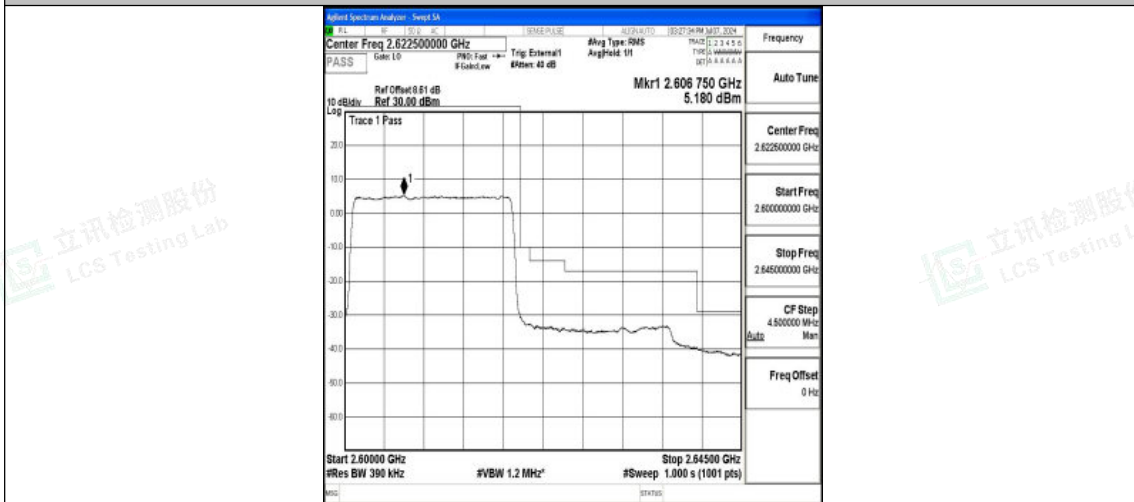

Band38_20MHz_QPSK_38150_100RB#0

Shenzhen LCS Compliance Testing Laboratory Ltd.
Add: 101, 201 Bldg A & 301 Bldg C, Juji Industrial Park Yabianxueziwei, Shajing Street,
Baoan District, Shenzhen, 518000, China
Tel: +(86) 0755-82591330 | E-mail: webmaster@lcs-cert.com | Web: www.lcs-cert.com
Scan code to check authenticity