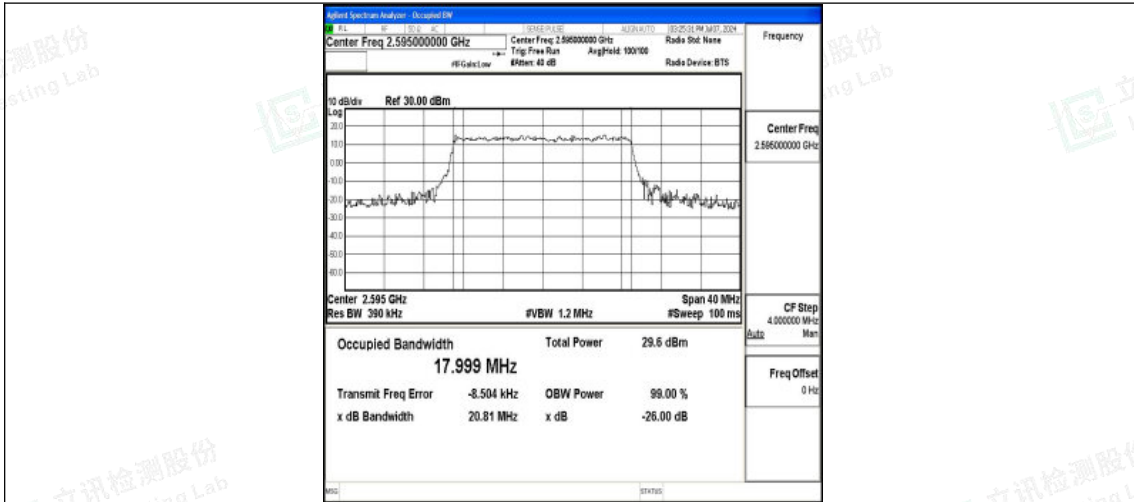

Band38-20MHz-QPSK-37850-100RB#0-PASS

Band38-20MHz-16QAM-37850-100RB#0-PASS

Band38-20MHz-QPSK-38000-100RB#0-PASS

Shenzhen LCS Compliance Testing Laboratory Ltd.
 Add: 101, 201 Bldg A & 301 Bldg C, Juji Industrial Park Yabianxueziwei, Shajing Street,
 Baoan District, Shenzhen, 518000, China
 Tel: +(86) 0755-82591330 | E-mail: webmaster@lcs-cert.com | Web: www.lcs-cert.com
 Scan code to check authenticity