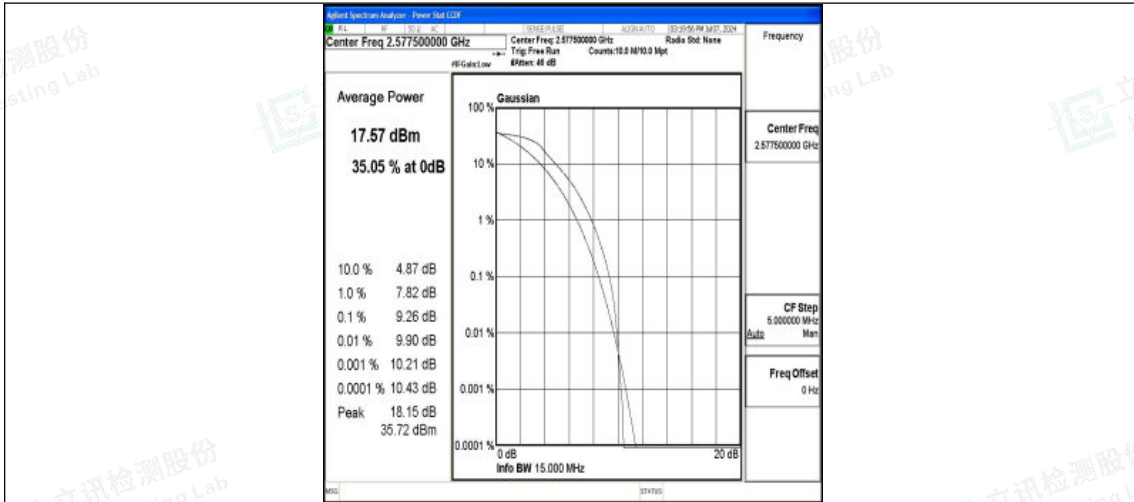

Band38-15MHz-QPSK-37825-75RB#0-PASS