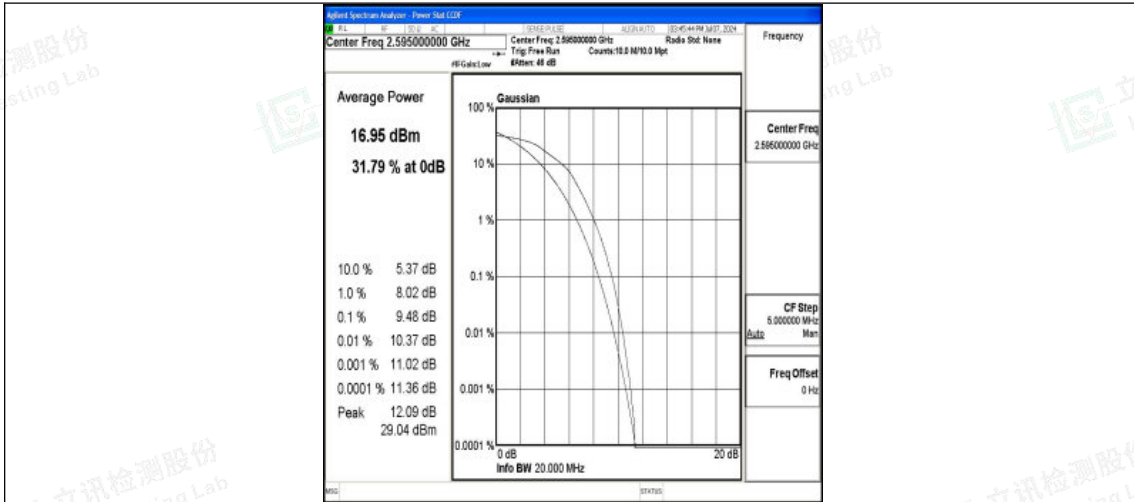

Band38-20MHz-QPSK-37850-100RB#0-PASS

Band38-20MHz-16QAM-37850-100RB#0-PASS

Band38-20MHz-QPSK-38000-100RB#0-PASS

Band38-20MHz-16QAM-38000-100RB#0-PASS

Band38-20MHz-QPSK-38150-100RB#0-PASS

Band38-20MHz-16QAM-38150-100RB#0-PASS