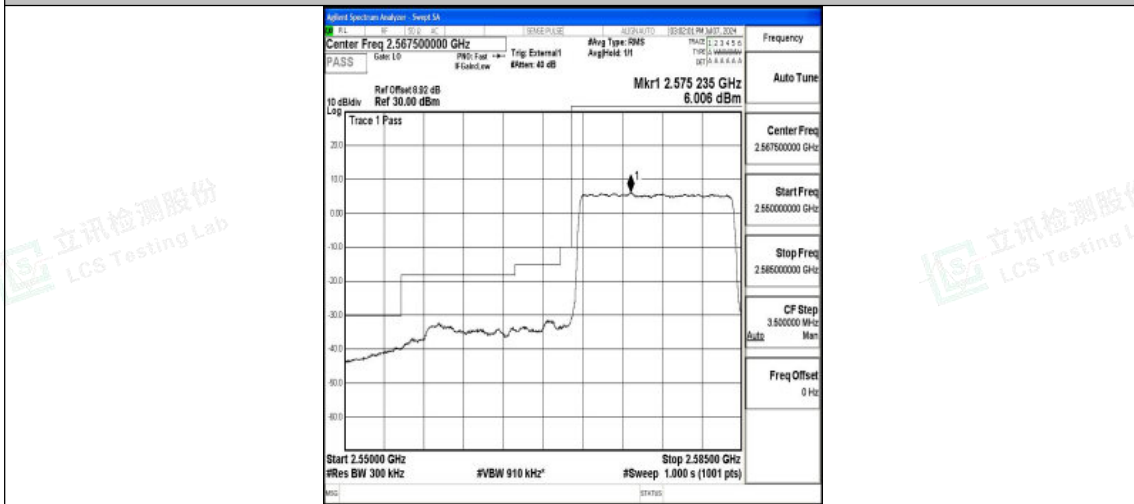

Band38_15MHz_QPSK_37825_75RB#0

Shenzhen LCS Compliance Testing Laboratory Ltd.
Add: 101, 201 Bldg A & 301 Bldg C, Juji Industrial Park Yabianxueziwei, Shajing Street,
Baoan District, Shenzhen, 518000, China
Tel: +(86) 0755-82591330 | E-mail: webmaster@lcs-cert.com | Web: www.lcs-cert.com
Scan code to check authenticity