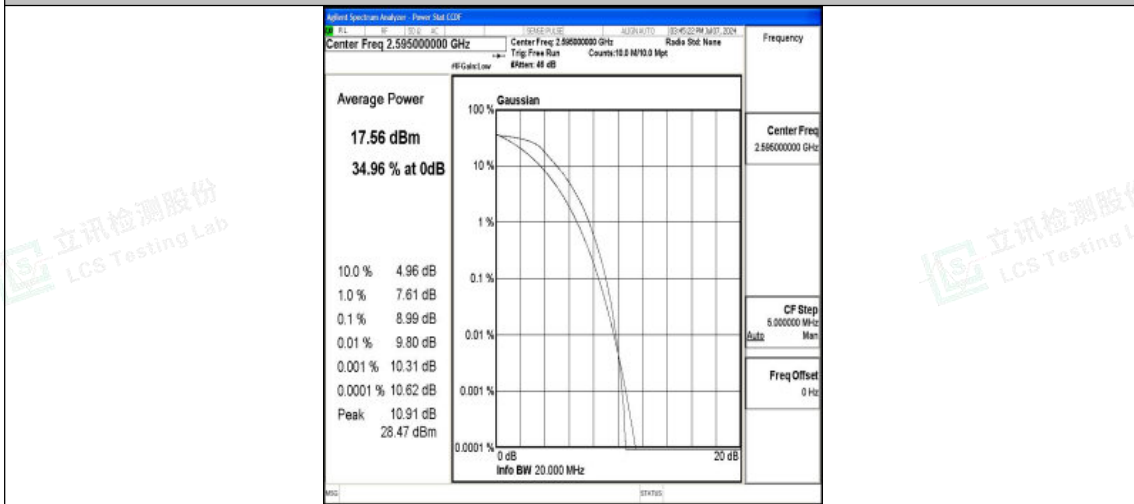

Band38-20MHz-QPSK-38000-100RB#0-PASS