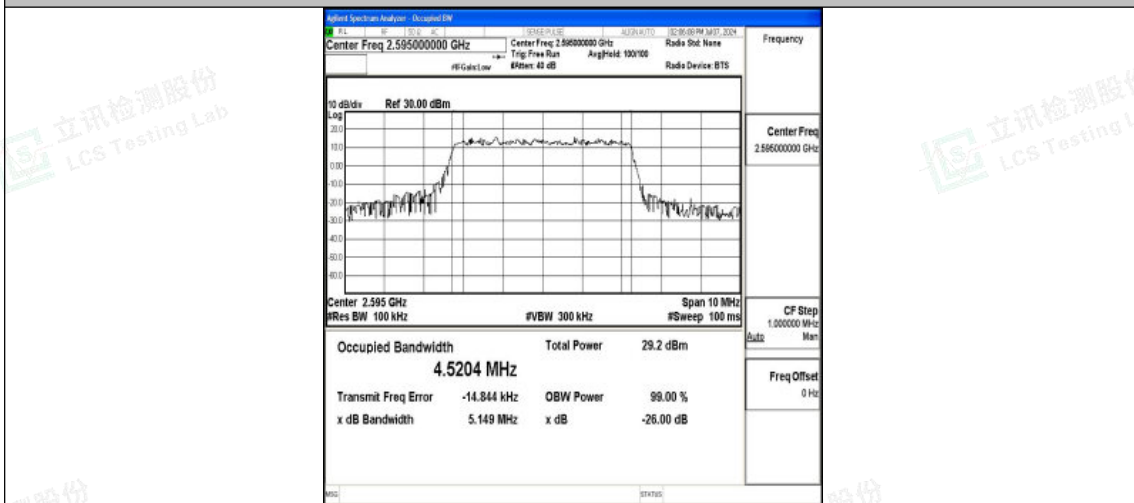

Test Graphs

Band38-5MHz-QPSK-37775-25RB#0-PASS

Band38-5MHz-16QAM-37775-25RB#0-PASS

Shenzhen LCS Compliance Testing Laboratory Ltd.
 Add: 101, 201 Bldg A & 301 Bldg C, Juji Industrial Park Yabianxueziwei, Shajing Street,
 Baoan District, Shenzhen, 518000, China
 Tel: +(86) 0755-82591330 | E-mail: webmaster@lcs-cert.com | Web: www.lcs-cert.com
 Scan code to check authenticity