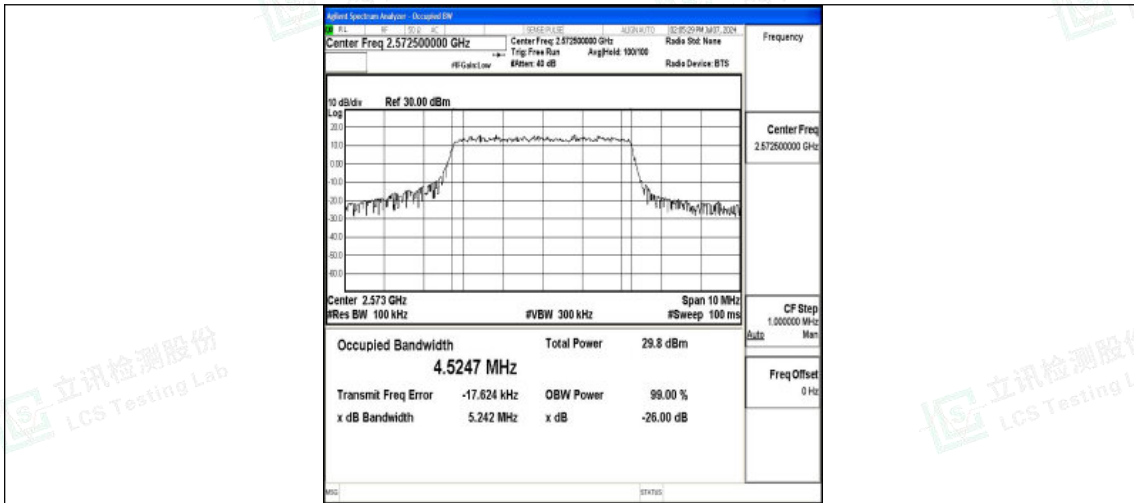

Test Graphs

Band38-5MHz-QPSK-37775-25RB#0-PASS