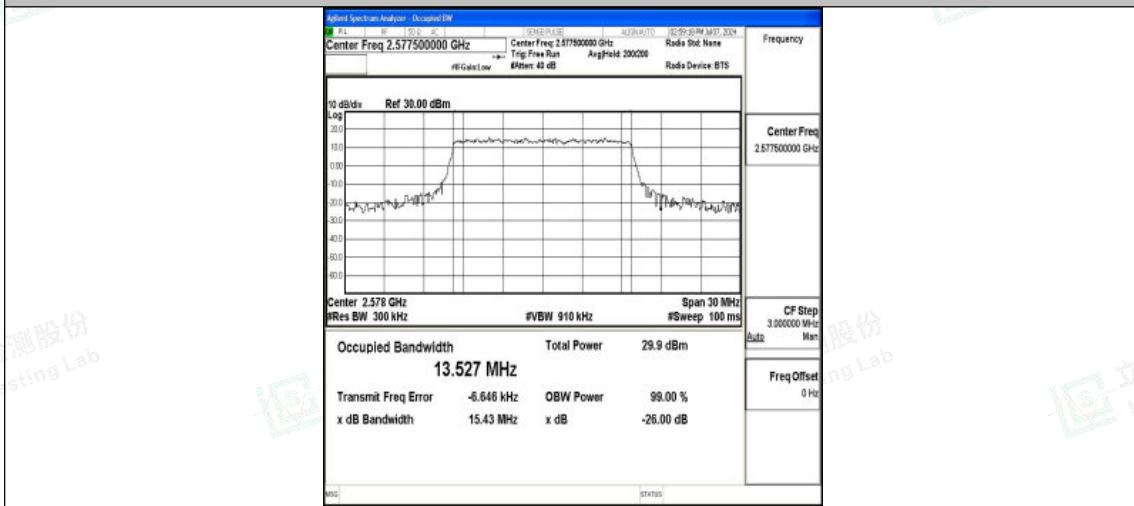

Band38-15MHz-16QAM-37825-75RB#0-PASS