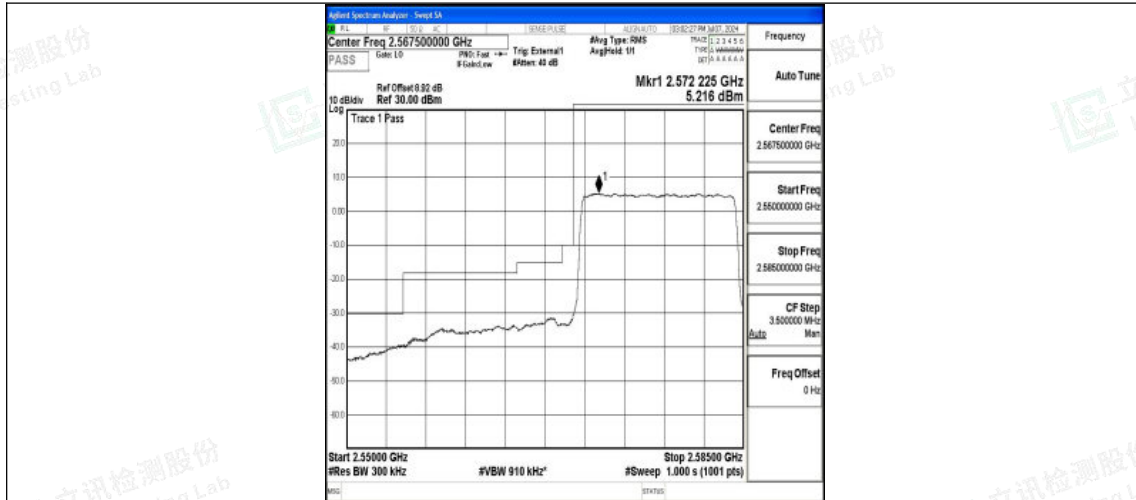

Band38_10MHz_QPSK_38200_50RB#0

Band38_10MHz_16QAM_38200_50RB#0

Band38_15MHz_QPSK_37825_75RB#0

Shenzhen LCS Compliance Testing Laboratory Ltd.
Add: 101, 201 Bldg A & 301 Bldg C, Juji Industrial Park Yabianxueziwei, Shajing Street,
Baoan District, Shenzhen, 518000, China
Tel: +(86) 0755-82591330 | E-mail: webmaster@lcs-cert.com | Web: www.lcs-cert.com
Scan code to check authenticity