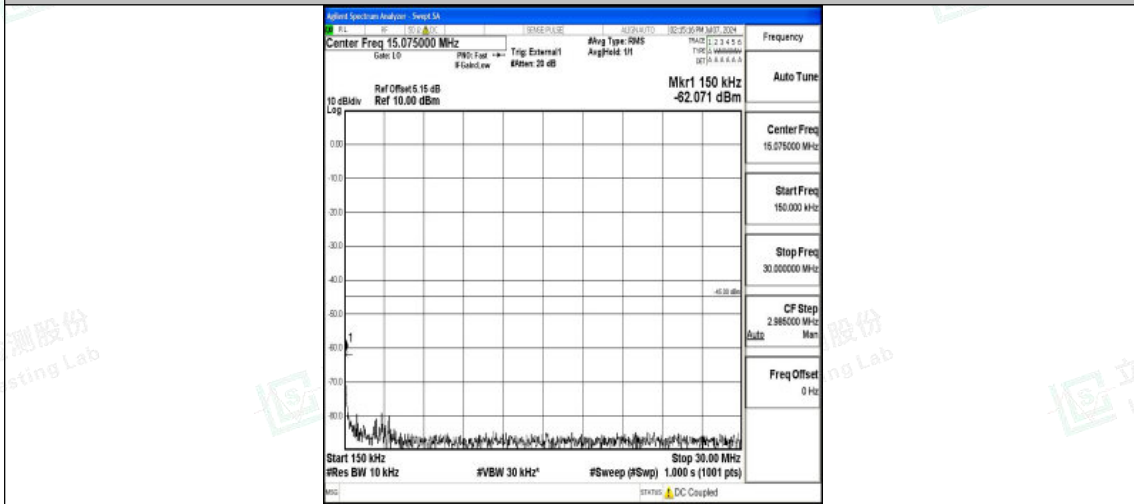

Band38_5MHz_16QAM_38000_1RB#0_0.15~30_0.15~30