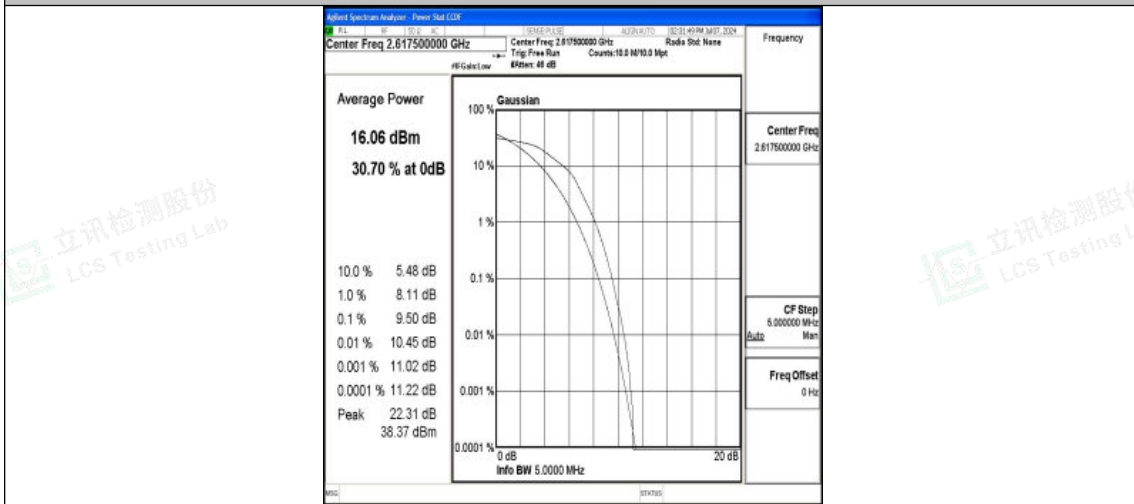

Band38-5MHz-16QAM-38225-25RB#0-PASS

Shenzhen LCS Compliance Testing Laboratory Ltd.
Add: 101, 201 Bldg A & 301 Bldg C, Juji Industrial Park Yabianxueziwei, Shajing Street,
Baoan District, Shenzhen, 518000, China
Tel: +(86) 0755-82591330 | E-mail: webmaster@lcs-cert.com | Web: www.lcs-cert.com
Scan code to check authenticity