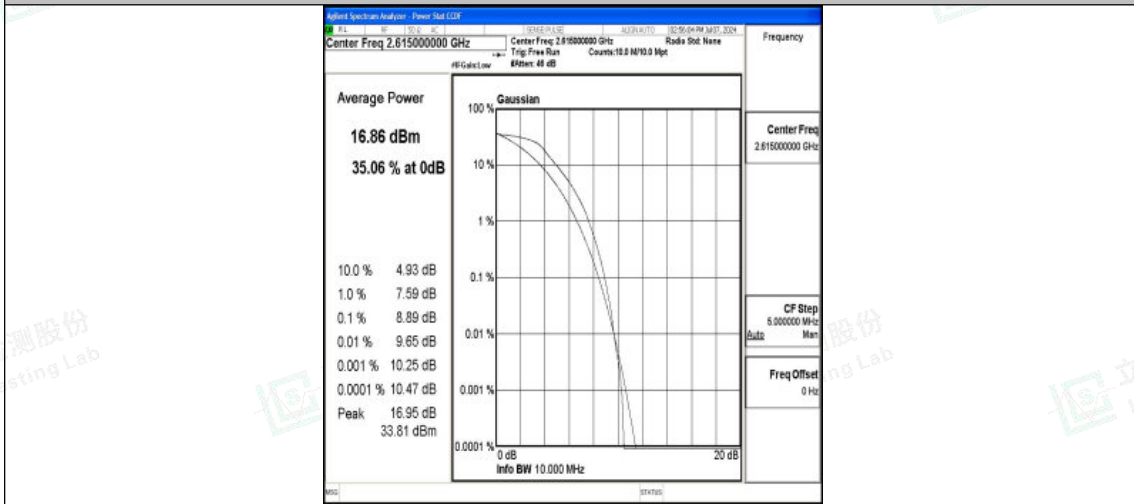

Band38-10MHz-QPSK-37800-50RB#0-PASS

Band38-10MHz-16QAM-37800-50RB#0-PASS

Band38-10MHz-QPSK-38000-50RB#0-PASS

Band38-10MHz-16QAM-38000-50RB#0-PASS

Band38-10MHz-QPSK-38200-50RB#0-PASS

Band38-10MHz-16QAM-38200-50RB#0-PASS