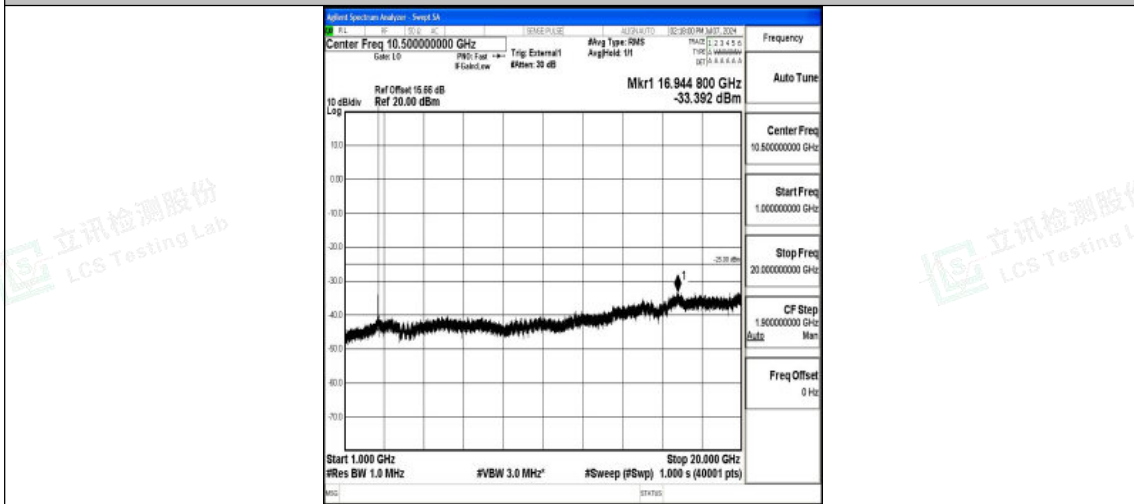

Band38_5MHz_QPSK_38225_1RB#0_1000~20000_1000~20000

Shenzhen LCS Compliance Testing Laboratory Ltd.
Add: 101, 201 Bldg A & 301 Bldg C, Juji Industrial Park Yabianxueziwei, Shajing Street,
Baoan District, Shenzhen, 518000, China
Tel: +(86) 0755-82591330 | E-mail: webmaster@lcs-cert.com | Web: www.lcs-cert.com
Scan code to check authenticity