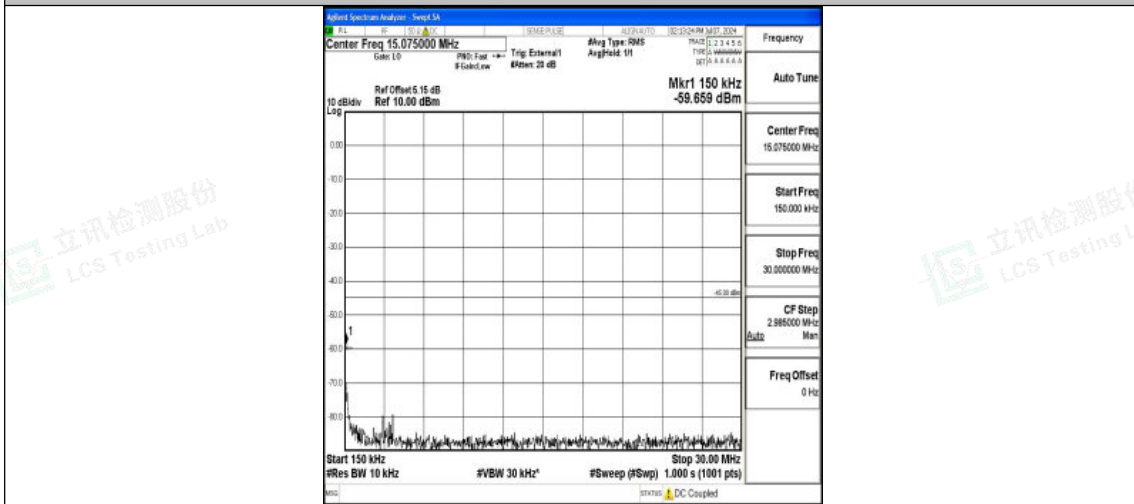

Band38_5MHz_QPSK_38000_1RB#0_0.15~30_0.15~30

Shenzhen LCS Compliance Testing Laboratory Ltd.
Add: 101, 201 Bldg A & 301 Bldg C, Juji Industrial Park Yabianxueziwei, Shajing Street,
Baoan District, Shenzhen, 518000, China
Tel: +(86) 0755-82591330 | E-mail: webmaster@lcs-cert.com | Web: www.lcs-cert.com
Scan code to check authenticity