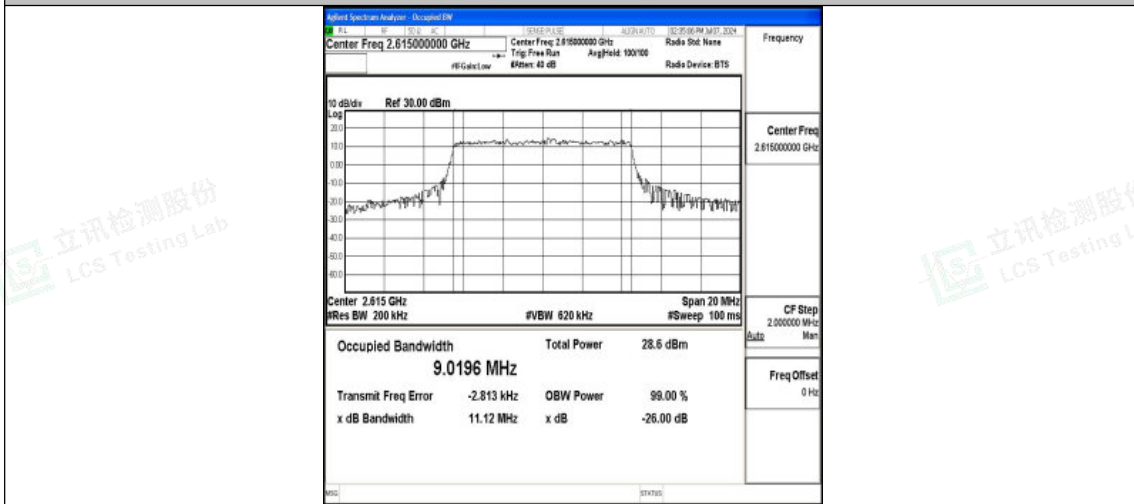

Band38-10MHz-16QAM-38200-50RB#0-PASS

Shenzhen LCS Compliance Testing Laboratory Ltd.
Add: 101, 201 Bldg A & 301 Bldg C, Juji Industrial Park Yabianxueziwei, Shajing Street,
Baoan District, Shenzhen, 518000, China
Tel: +(86) 0755-82591330 | E-mail: webmaster@lcs-cert.com | Web: www.lcs-cert.com
Scan code to check authenticity