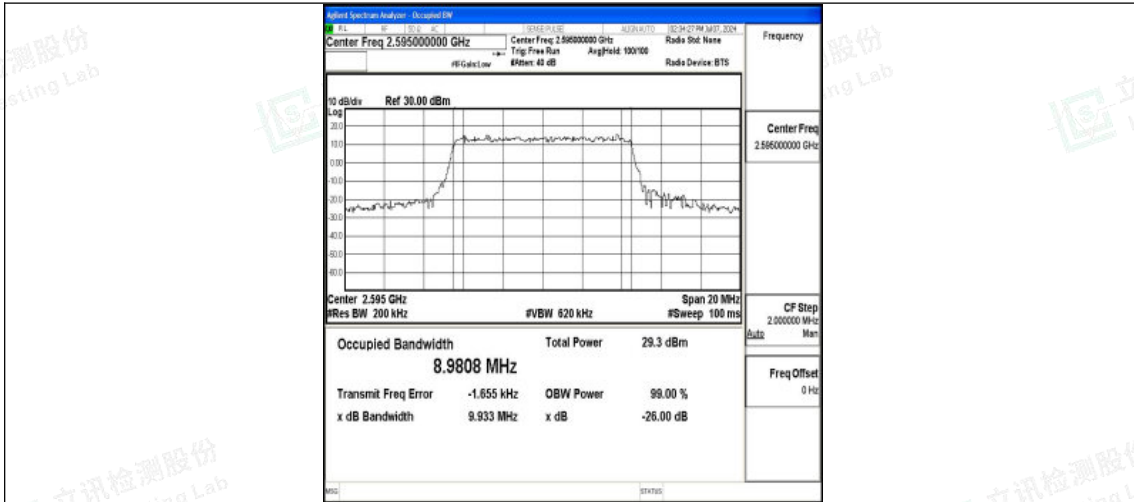

Band38-10MHz-QPSK-37800-50RB#0-PASS

Band38-10MHz-16QAM-37800-50RB#0-PASS

Band38-10MHz-QPSK-38000-50RB#0-PASS

Shenzhen LCS Compliance Testing Laboratory Ltd.
 Add: 101, 201 Bldg A & 301 Bldg C, Juji Industrial Park Yabianxueziwei, Shajing Street,
 Baoan District, Shenzhen, 518000, China
 Tel: +(86) 0755-82591330 | E-mail: webmaster@lcs-cert.com | Web: www.lcs-cert.com
 Scan code to check authenticity