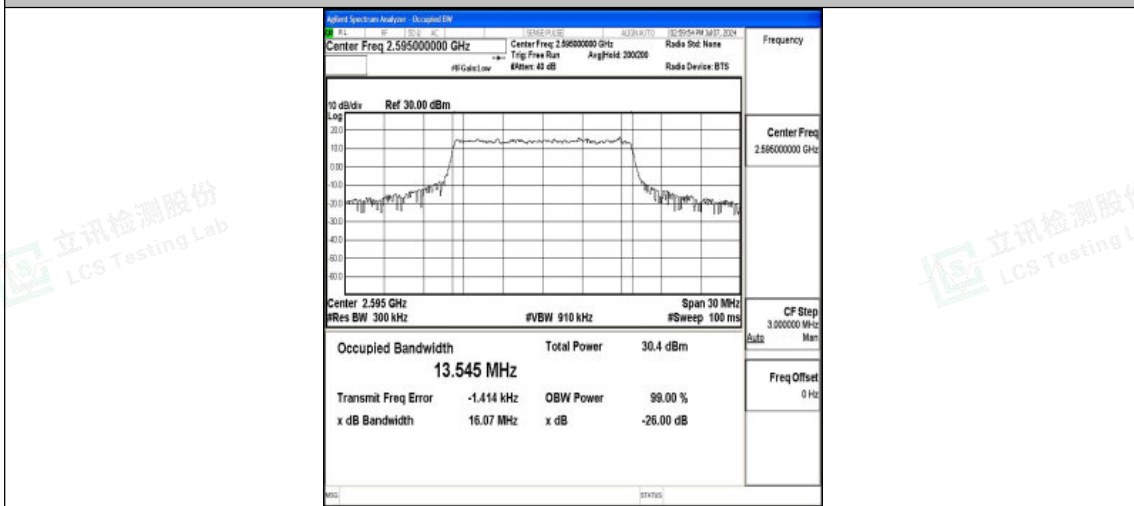

Band38-15MHz-QPSK-38000-75RB#0-PASS

Shenzhen LCS Compliance Testing Laboratory Ltd.
Add: 101, 201 Bldg A & 301 Bldg C, Juji Industrial Park Yabianxueziwei, Shajing Street,
Baoan District, Shenzhen, 518000, China
Tel: +(86) 0755-82591330 | E-mail: webmaster@lcs-cert.com | Web: www.lcs-cert.com
Scan code to check authenticity