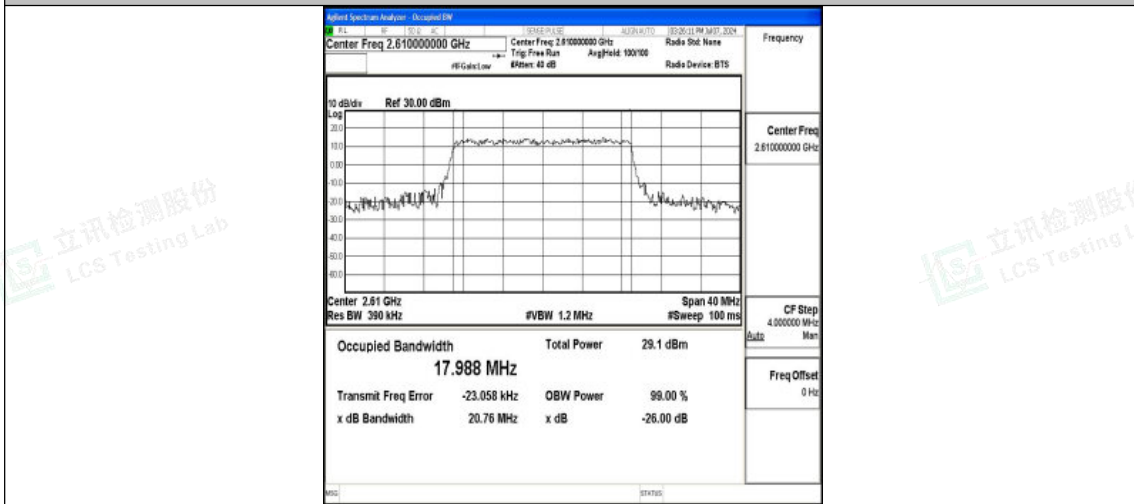

Band38-20MHz-16QAM-38150-100RB#0-PASS

Shenzhen LCS Compliance Testing Laboratory Ltd.
Add: 101, 201 Bldg A & 301 Bldg C, Juji Industrial Park Yabianxueziwei, Shajing Street,
Baoan District, Shenzhen, 518000, China
Tel: +(86) 0755-82591330 | E-mail: webmaster@lcs-cert.com | Web: www.lcs-cert.com
Scan code to check authenticity