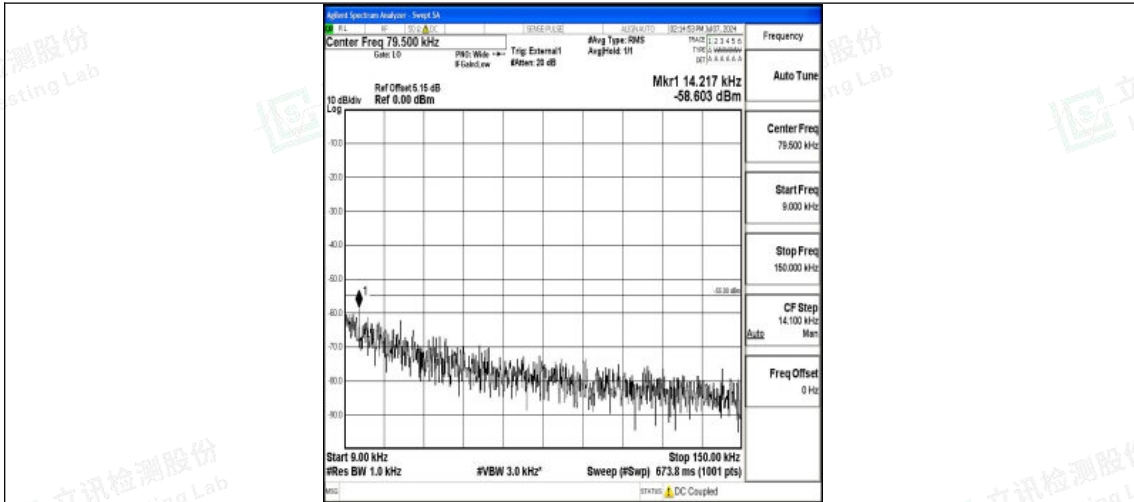

Band38_5MHz_QPSK_38000_1RB#0_30~1000_30~1000

Band38_5MHz_QPSK_38000_1RB#0_1000~20000_1000~20000

Band38_5MHz_QPSK_38000_1RB#0_20000~27000_20000~27000

Shenzhen LCS Compliance Testing Laboratory Ltd.
Add: 101, 201 Bldg A & 301 Bldg C, Juji Industrial Park Yabianxueziwei, Shajing Street,
Baoan District, Shenzhen, 518000, China
Tel: +(86) 0755-82591330 | E-mail: webmaster@lcs-cert.com | Web: www.lcs-cert.com
Scan code to check authenticity