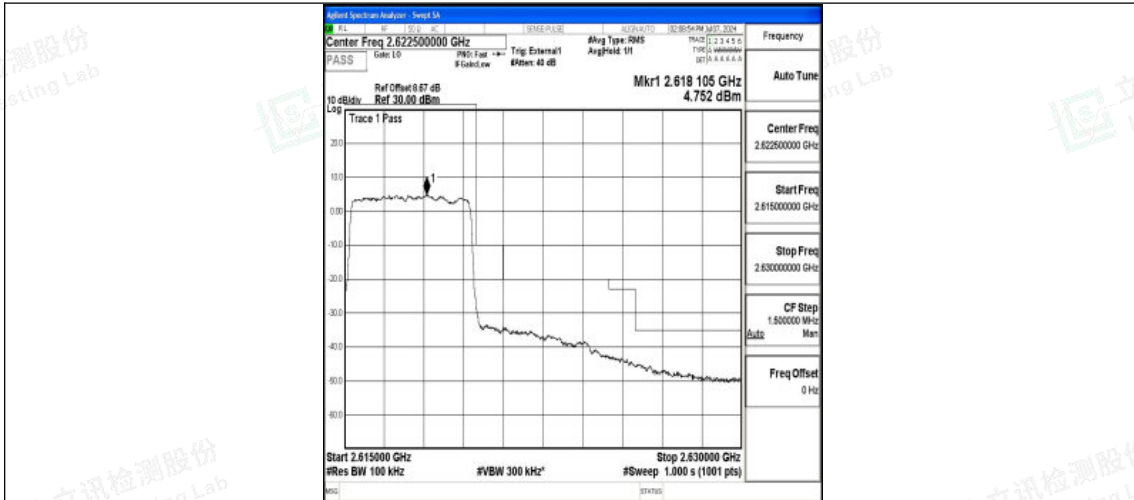

Test Graphs

Band38_5MHz_QPSK_37775_25RB#0

Band38_5MHz_16QAM_37775_25RB#0

Band38_5MHz_QPSK_38225_25RB#0

Shenzhen LCS Compliance Testing Laboratory Ltd.
Add: 101, 201 Bldg A & 301 Bldg C, Juji Industrial Park Yabianxueziwei, Shajing Street,
Baoan District, Shenzhen, 518000, China
Tel: +(86) 0755-82591330 | E-mail: webmaster@lcs-cert.com | Web: www.lcs-cert.com
Scan code to check authenticity