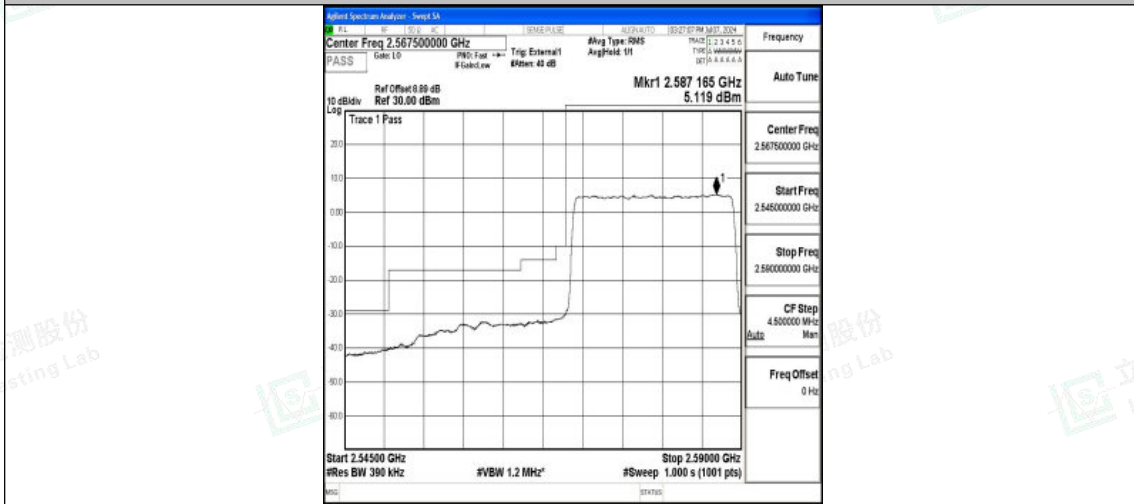

Band38_20MHz_16QAM_37850_100RB#0