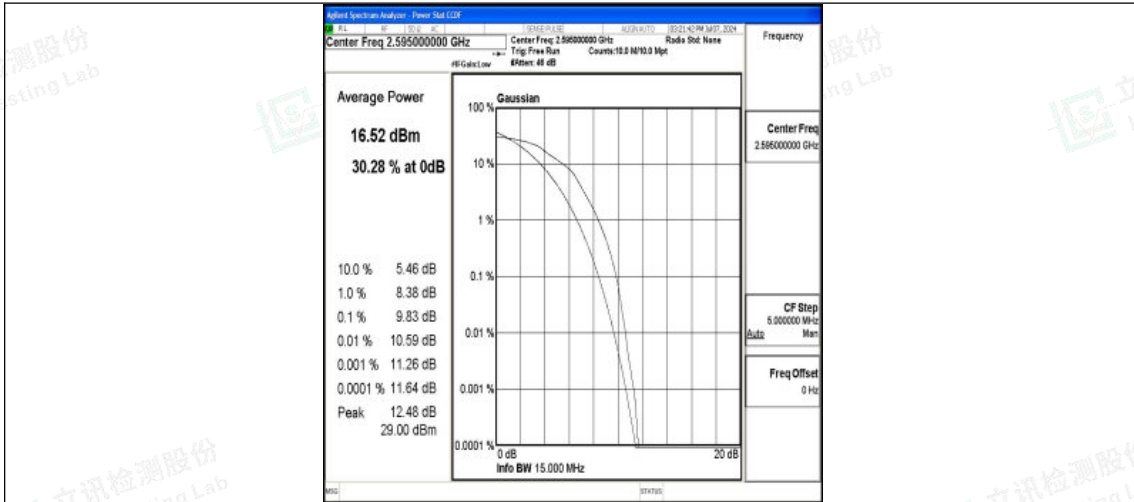

Band38-15MHz-QPSK-37825-75RB#0-PASS

Band38-15MHz-16QAM-37825-75RB#0-PASS

Band38-15MHz-QPSK-38000-75RB#0-PASS

Band38-15MHz-16QAM-38000-75RB#0-PASS

Band38-15MHz-QPSK-38175-75RB#0-PASS

Band38-15MHz-16QAM-38175-75RB#0-PASS