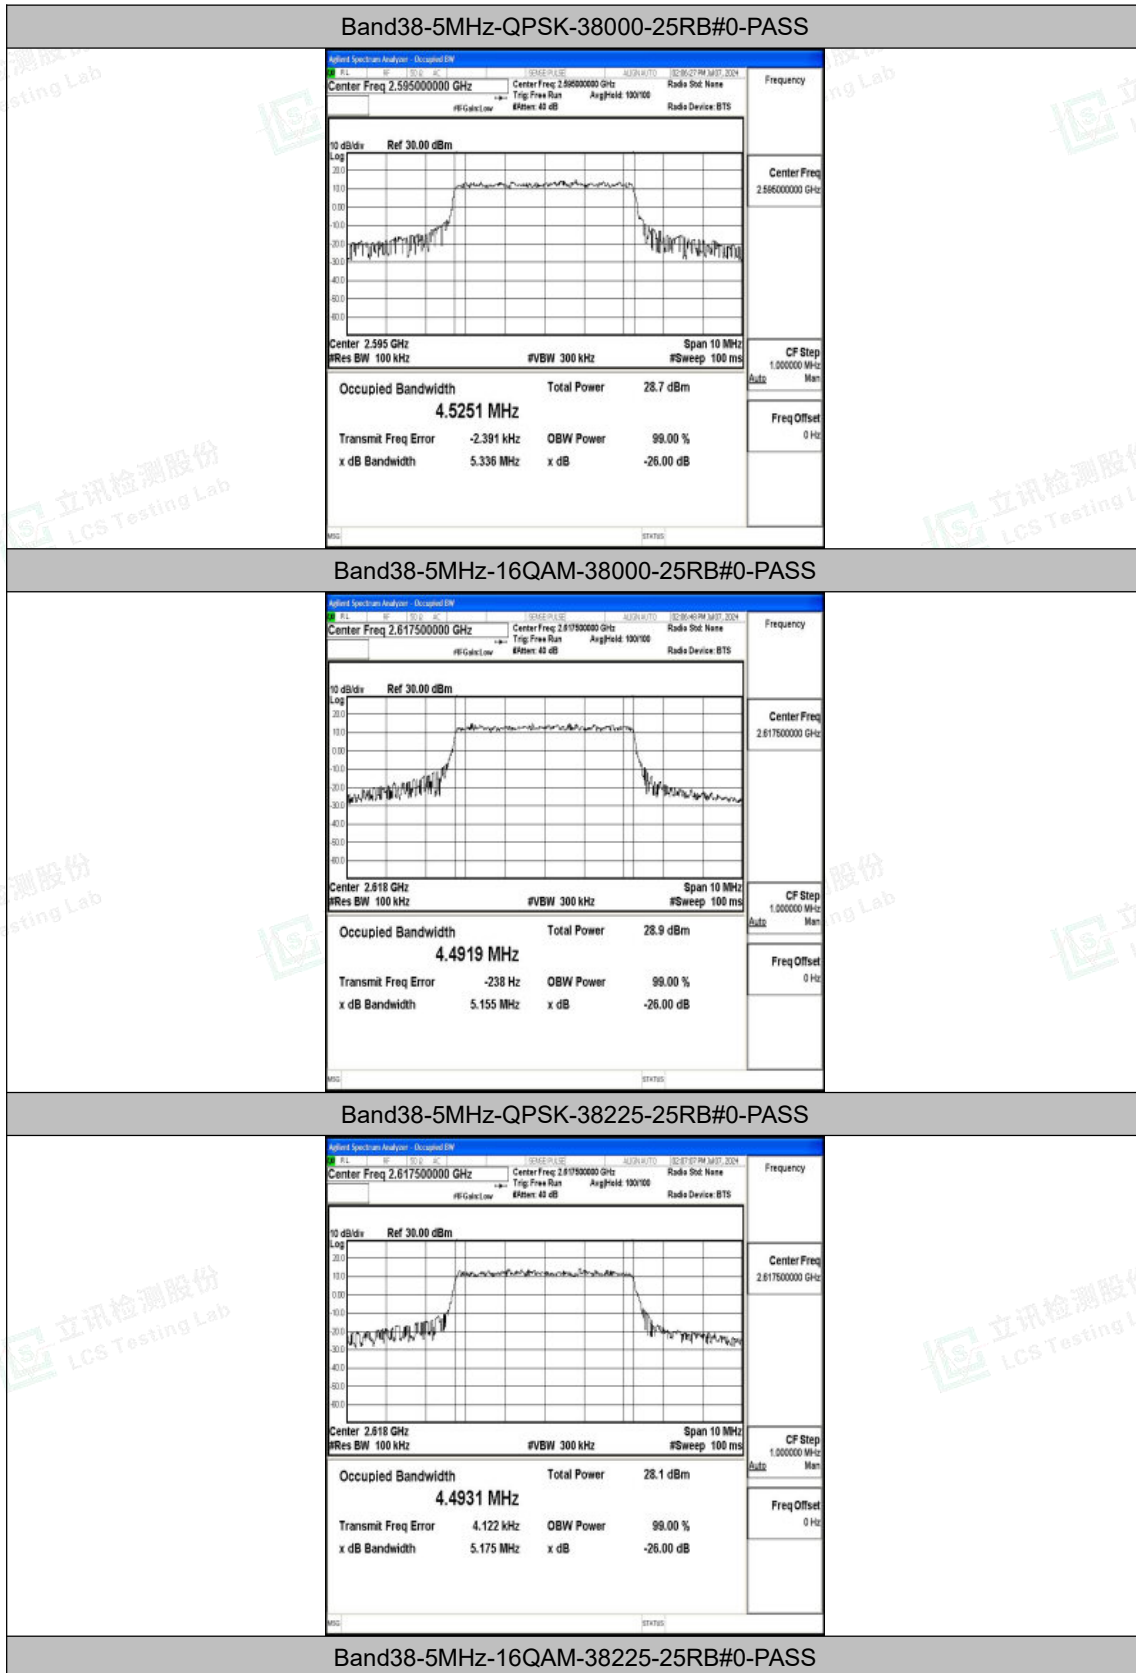

Shenzhen LCS Compliance Testing Laboratory Ltd.
Add: 101, 201 Bldg A & 301 Bldg C, Juji Industrial Park Yabianxueziwei, Shajing Street, Baoan District, Shenzhen, 518000, China
Tel: +(86) 0755-82591330 | E-mail: webmaster@lcs-cert.com | Web: www.lcs-cert.com
Scan code to check authenticity