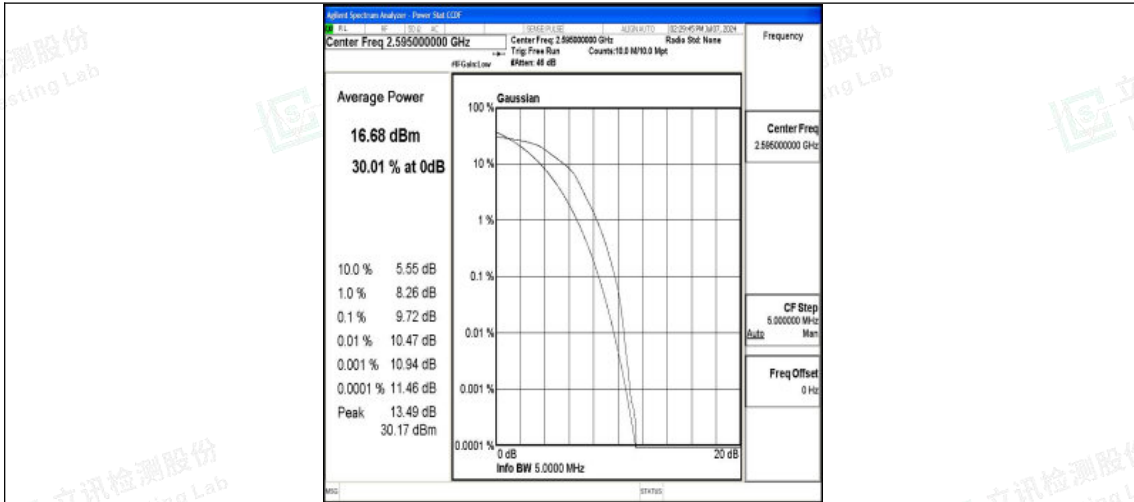

Test Graphs

Band38-5MHz-QPSK-37775-25RB#0-PASS

Band38-5MHz-16QAM-37775-25RB#0-PASS

Band38-5MHz-QPSK-38000-25RB#0-PASS

Shenzhen LCS Compliance Testing Laboratory Ltd.
Add: 101, 201 Bldg A & 301 Bldg C, Juji Industrial Park Yabianxueziwei, Shajing Street,
Baoan District, Shenzhen, 518000, China
Tel: +(86) 0755-82591330 | E-mail: webmaster@lcs-cert.com | Web: www.lcs-cert.com
Scan code to check authenticity