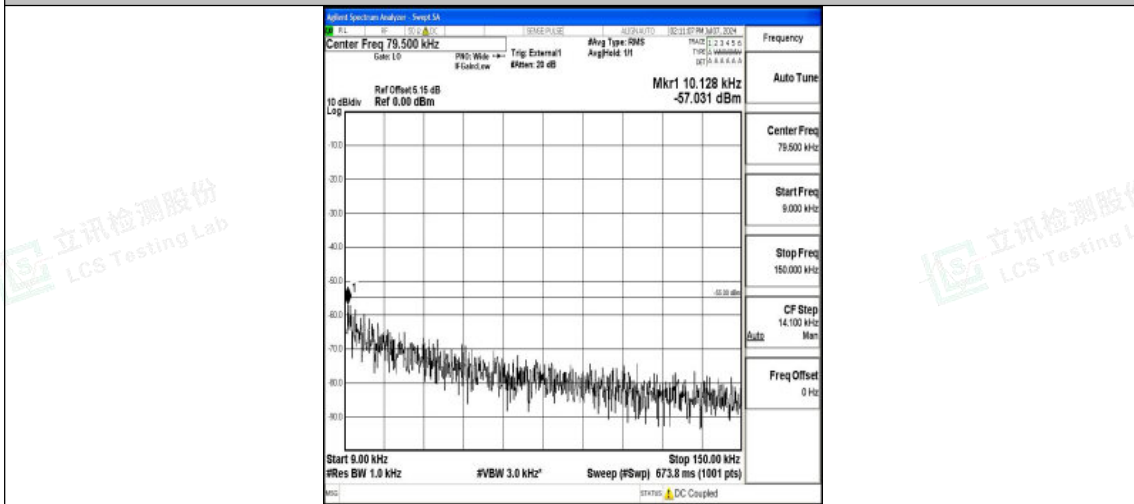

Band38_5MHz_16QAM_37775_1RB#0_0.009~0.15_0.009~0.15

Shenzhen LCS Compliance Testing Laboratory Ltd.
Add: 101, 201 Bldg A & 301 Bldg C, Juji Industrial Park Yabianxueziwei, Shajing Street,
Baoan District, Shenzhen, 518000, China
Tel: +(86) 0755-82591330 | E-mail: webmaster@lcs-cert.com | Web: www.lcs-cert.com
Scan code to check authenticity