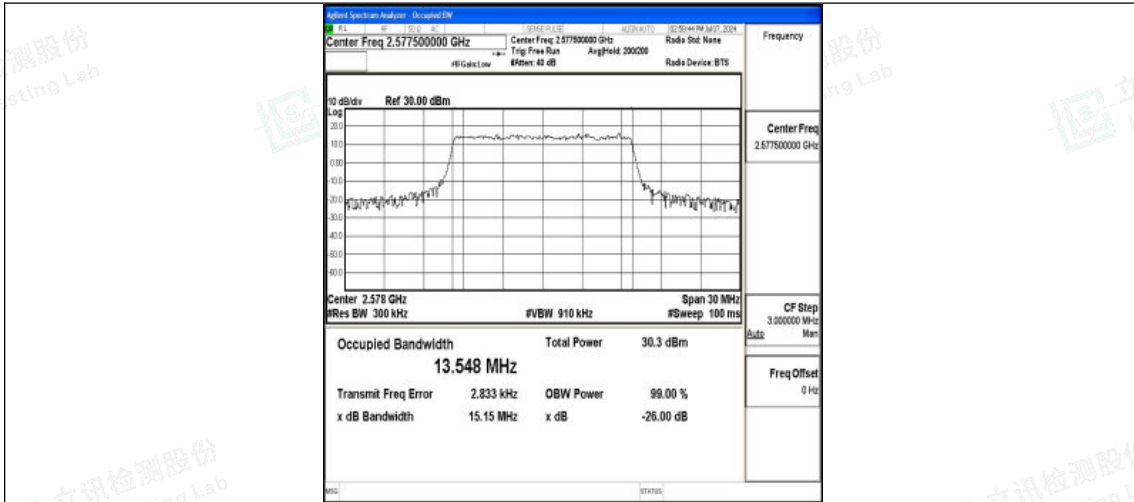

Band38-10MHz-16QAM-38000-50RB#0-PASS

Band38-10MHz-QPSK-38200-50RB#0-PASS

Band38-10MHz-16QAM-38200-50RB#0-PASS

Shenzhen LCS Compliance Testing Laboratory Ltd.
 Add: 101, 201 Bldg A & 301 Bldg C, Juji Industrial Park Yabianxueziwei, Shajing Street,
 Baoan District, Shenzhen, 518000, China
 Tel: +(86) 0755-82591330 | E-mail: webmaster@lcs-cert.com | Web: www.lcs-cert.com
 Scan code to check authenticity