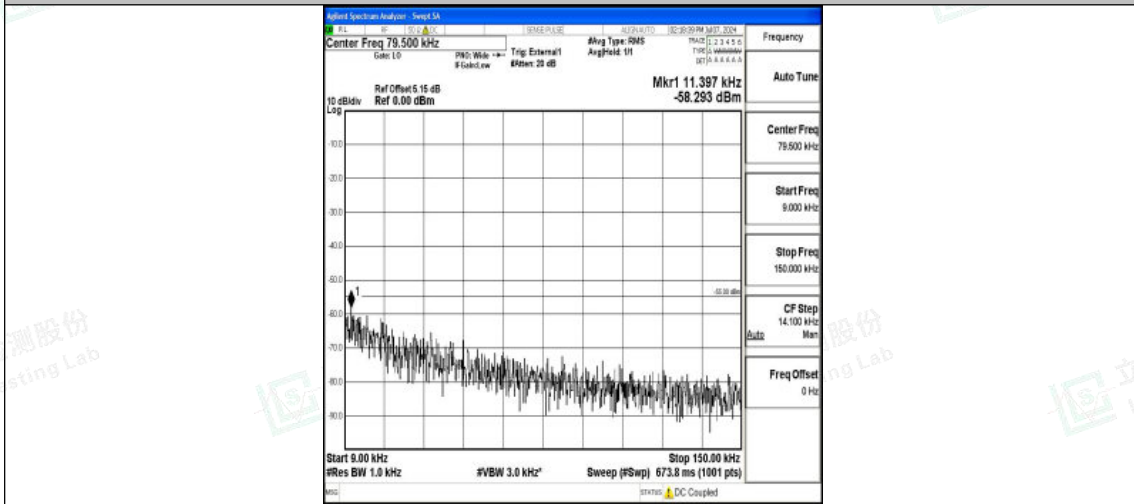

Band38_5MHz_16QAM_38225_1RB#0_0.009~0.15_0.009~0.15