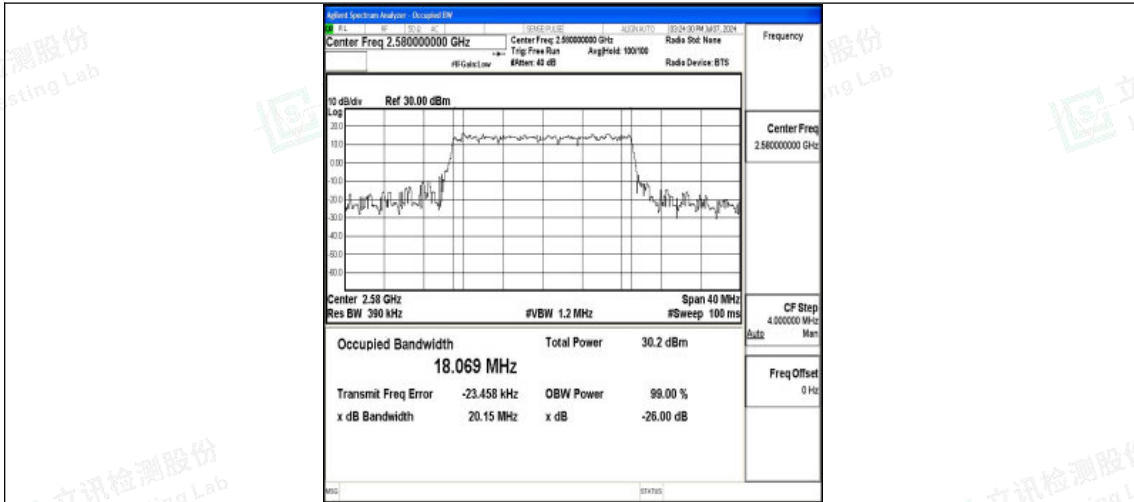

Band38-15MHz-16QAM-38000-75RB#0-PASS

Band38-15MHz-QPSK-38175-75RB#0-PASS

Band38-15MHz-16QAM-38175-75RB#0-PASS

Shenzhen LCS Compliance Testing Laboratory Ltd.
 Add: 101, 201 Bldg A & 301 Bldg C, Juji Industrial Park Yabianxueziwei, Shajing Street,
 Baoan District, Shenzhen, 518000, China
 Tel: +(86) 0755-82591330 | E-mail: webmaster@lcs-cert.com | Web: www.lcs-cert.com
 Scan code to check authenticity