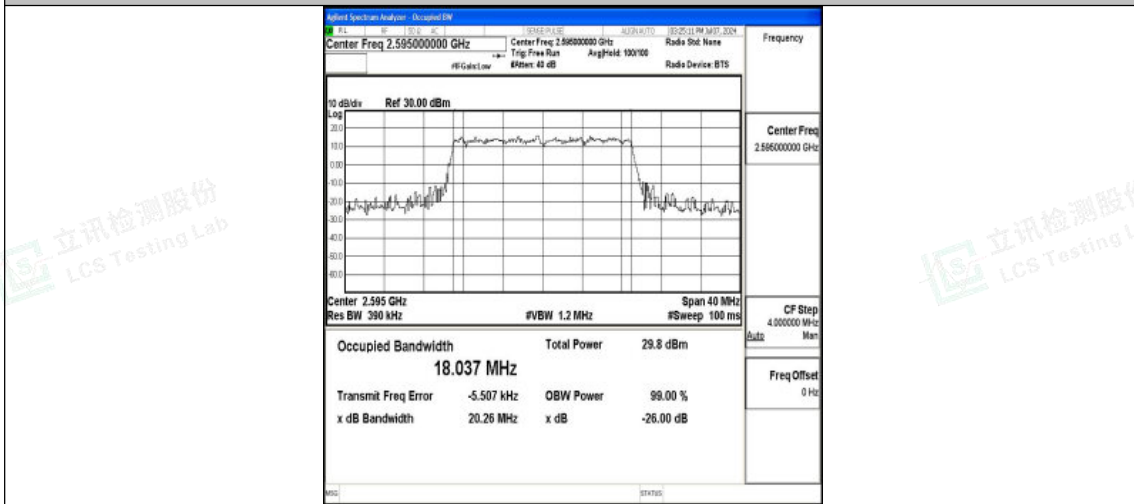

Band38-20MHz-QPSK-38000-100RB#0-PASS

Shenzhen LCS Compliance Testing Laboratory Ltd.
Add: 101, 201 Bldg A & 301 Bldg C, Juji Industrial Park Yabianxueziwei, Shajing Street,
Baoan District, Shenzhen, 518000, China
Tel: +(86) 0755-82591330 | E-mail: webmaster@lcs-cert.com | Web: www.lcs-cert.com
Scan code to check authenticity