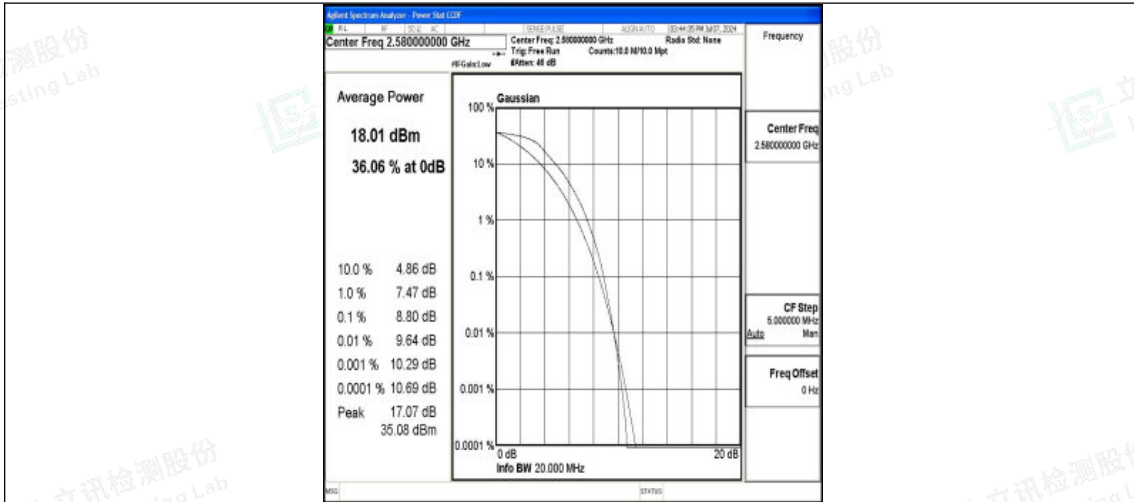

Band38-20MHz-QPSK-37850-100RB#0-PASS