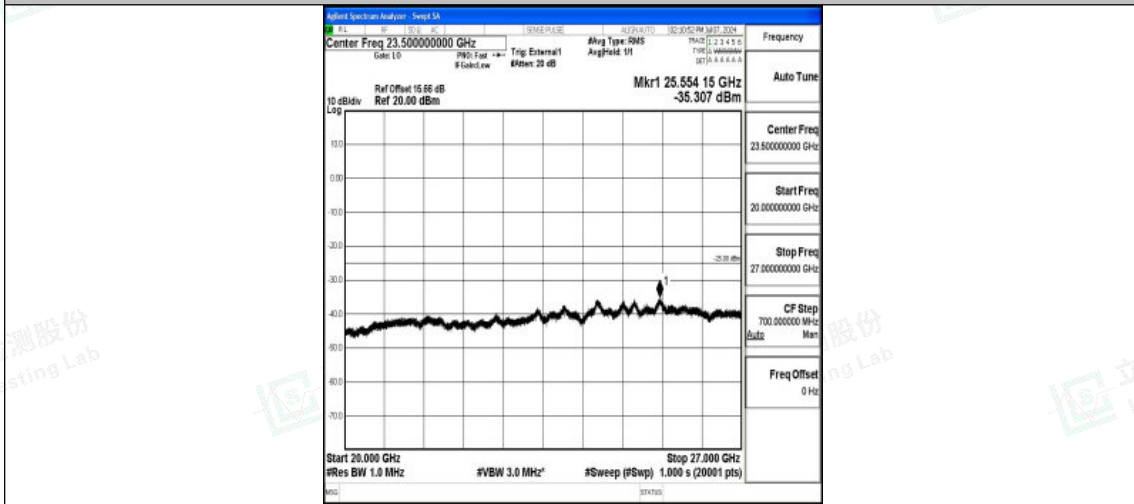

Band38_5MHz_QPSK_37775_1RB#0_20000~27000_20000~27000