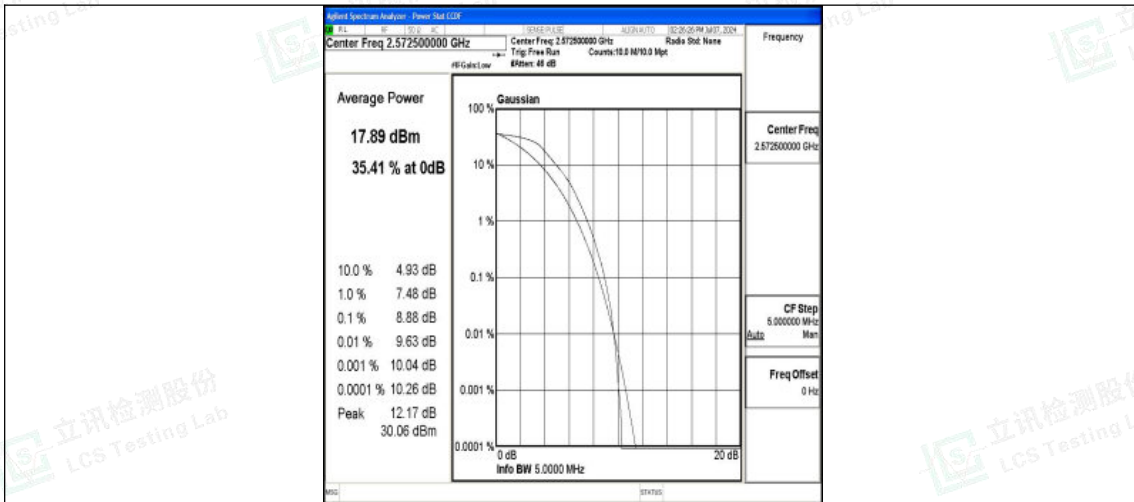

Test Graphs

Band38-5MHz-QPSK-37775-25RB#0-PASS