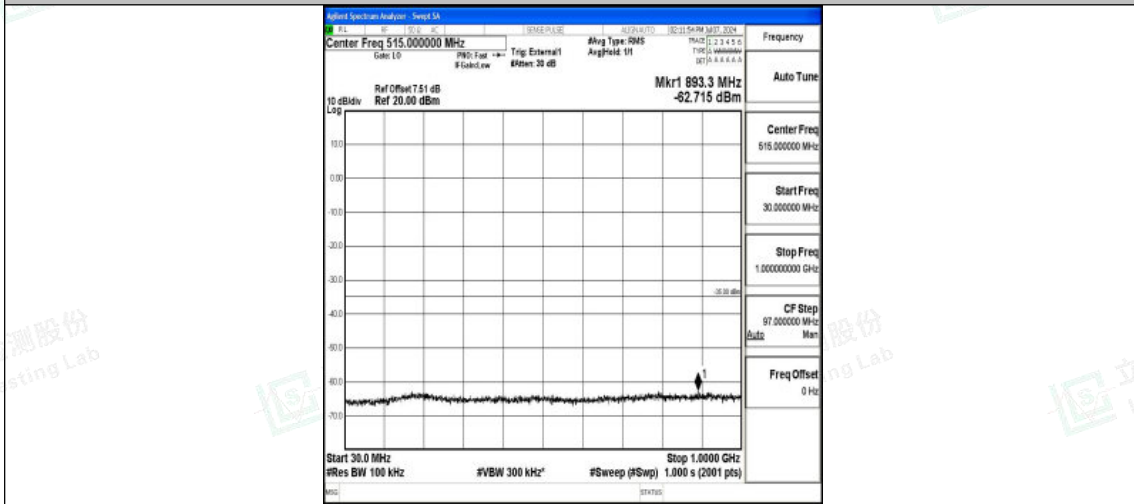

Band38_5MHz_16QAM_37775_1RB#0_30~1000_30~1000