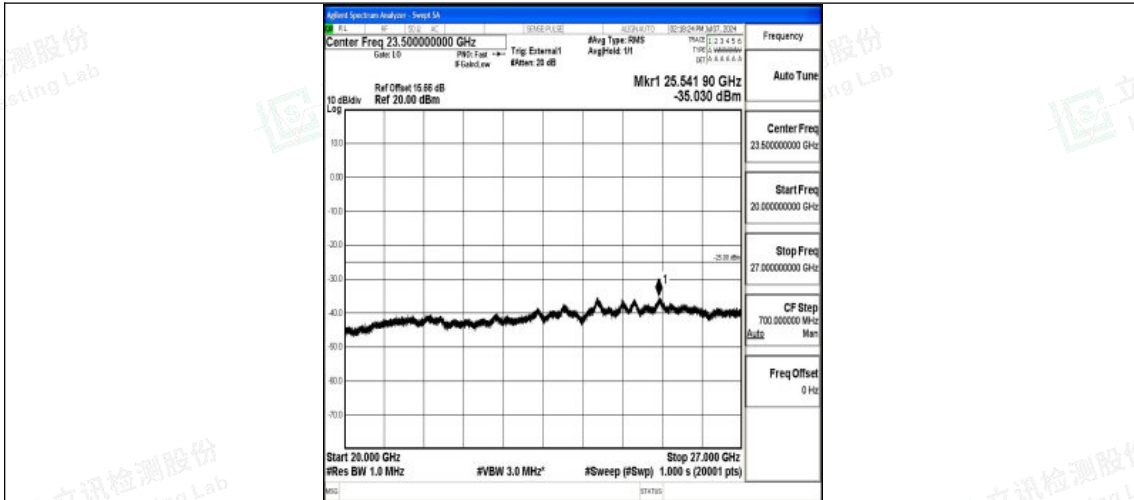

Band38_5MHz_QPSK_38225_1RB#0_0.15~30_0.15~30

Band38_5MHz_QPSK_38225_1RB#0_30~1000_30~1000

Band38_5MHz_QPSK_38225_1RB#0_1000~20000_1000~20000

Shenzhen LCS Compliance Testing Laboratory Ltd.
Add: 101, 201 Bldg A & 301 Bldg C, Juji Industrial Park Yabianxueziwei, Shajing Street,
Baoan District, Shenzhen, 518000, China
Tel: +(86) 0755-82591330 | E-mail: webmaster@lcs-cert.com | Web: www.lcs-cert.com
Scan code to check authenticity