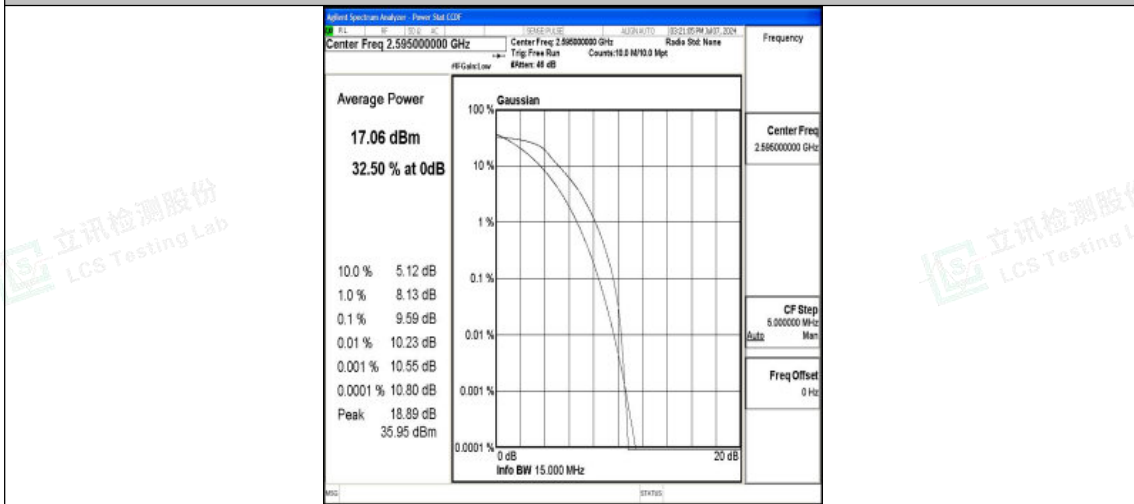

Band38-15MHz-QPSK-38000-75RB#0-PASS