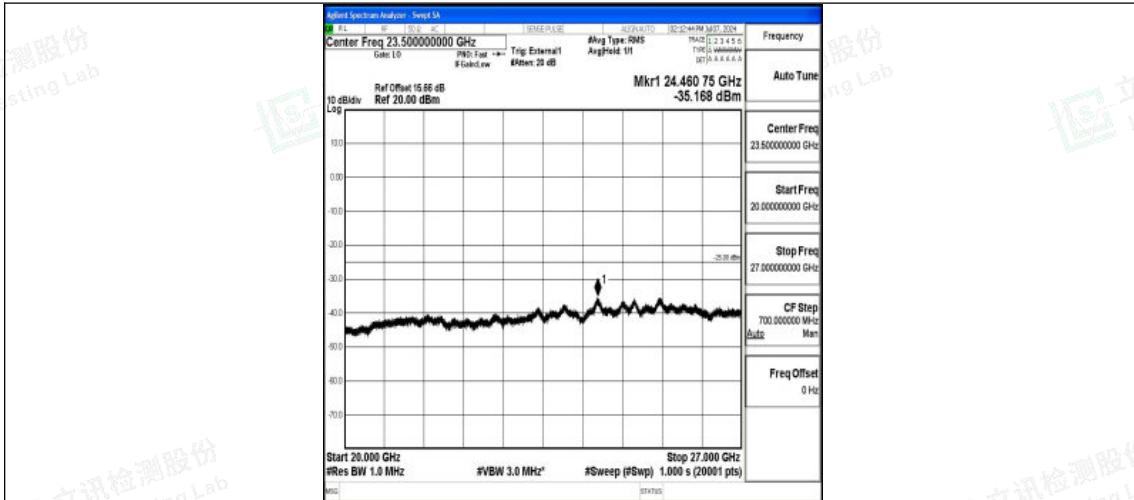

Band38_5MHz_16QAM_37775_1RB#0_0.15~30_0.15~30

Band38_5MHz_16QAM_37775_1RB#0_30~1000_30~1000

Band38_5MHz_16QAM_37775_1RB#0_1000~20000_1000~20000

Shenzhen LCS Compliance Testing Laboratory Ltd.
 Add: 101, 201 Bldg A & 301 Bldg C, Juji Industrial Park Yabianxueziwei, Shajing Street,
 Baoan District, Shenzhen, 518000, China
 Tel: +(86) 0755-82591330 | E-mail: webmaster@lcs-cert.com | Web: www.lcs-cert.com
 Scan code to check authenticity