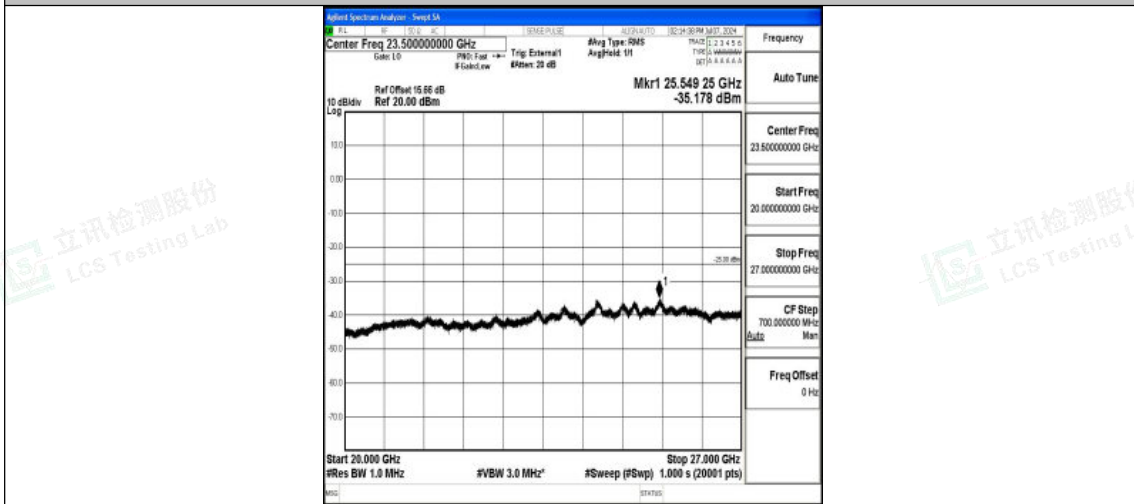

Band38_5MHz_QPSK_38000_1RB#0_20000~27000_20000~27000

Shenzhen LCS Compliance Testing Laboratory Ltd.
Add: 101, 201 Bldg A & 301 Bldg C, Juji Industrial Park Yabianxueziwei, Shajing Street,
Baoan District, Shenzhen, 518000, China
Tel: +(86) 0755-82591330 | E-mail: webmaster@lcs-cert.com | Web: www.lcs-cert.com
Scan code to check authenticity