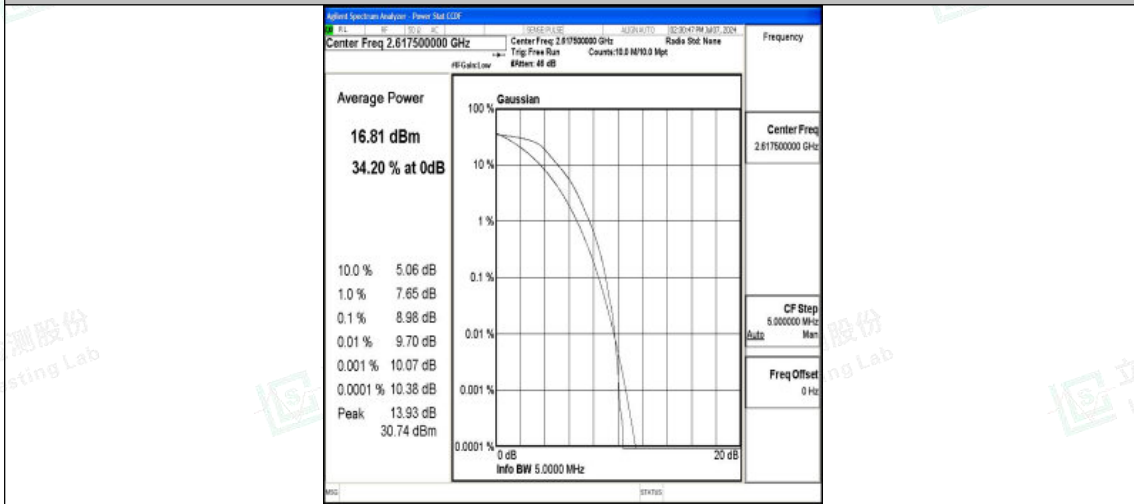

Band38-5MHz-QPSK-38225-25RB#0-PASS