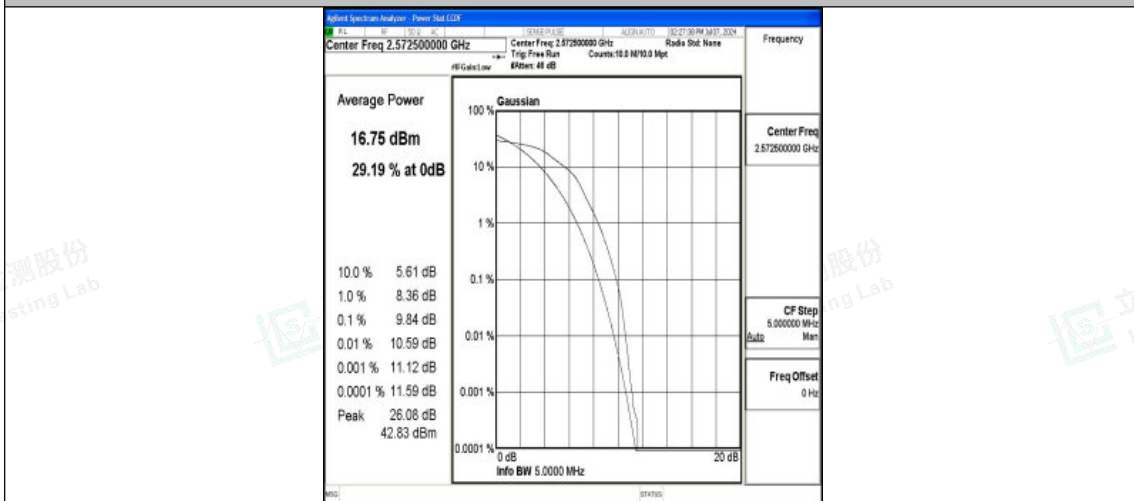

Band38-5MHz-16QAM-37775-25RB#0-PASS