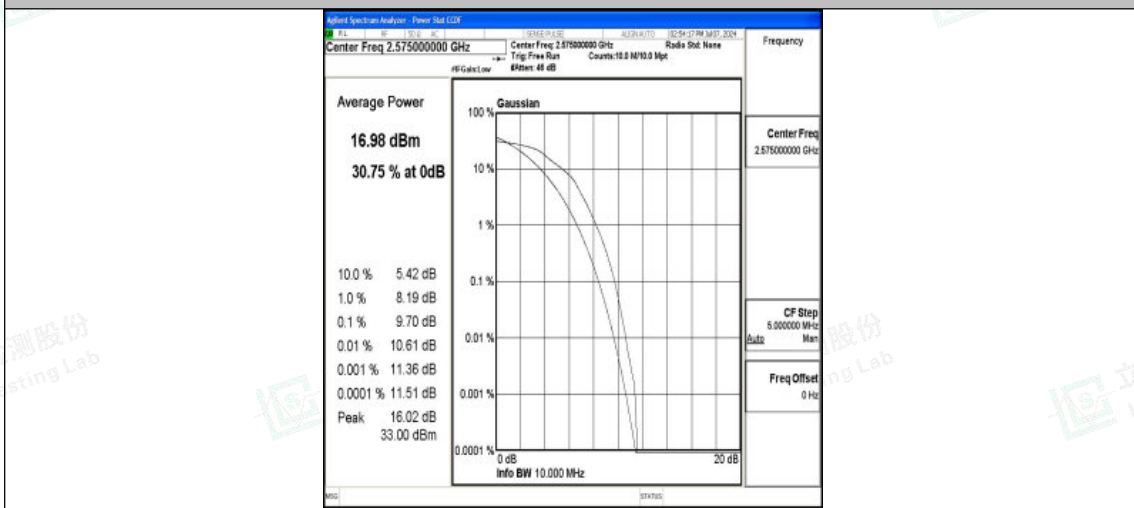

Band38-10MHz-16QAM-37800-50RB#0-PASS