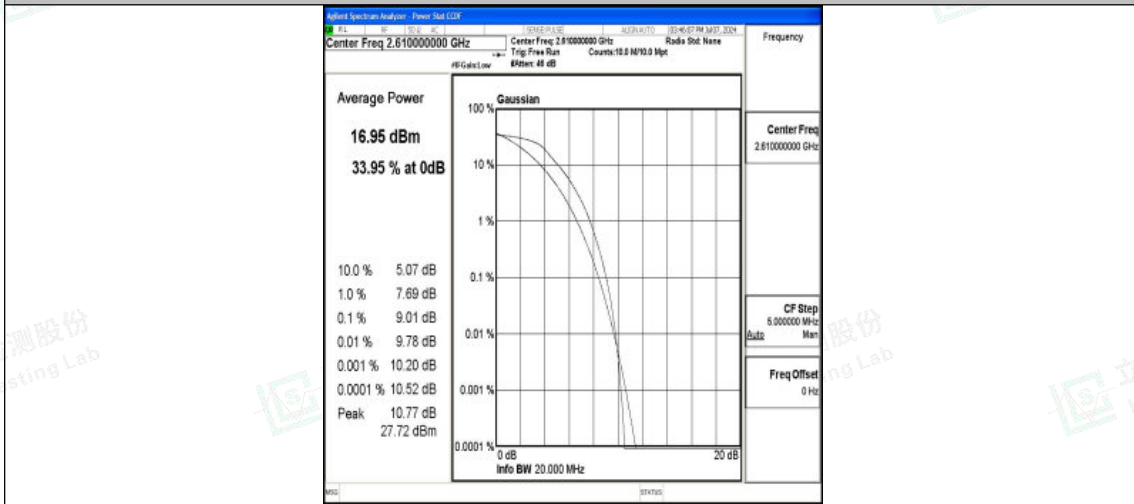

Band38-20MHz-QPSK-37850-100RB#0-PASS

Band38-20MHz-16QAM-37850-100RB#0-PASS

Band38-20MHz-QPSK-38000-100RB#0-PASS

Band38-20MHz-16QAM-38000-100RB#0-PASS

Band38-20MHz-QPSK-38150-100RB#0-PASS

Band38-20MHz-16QAM-38150-100RB#0-PASS