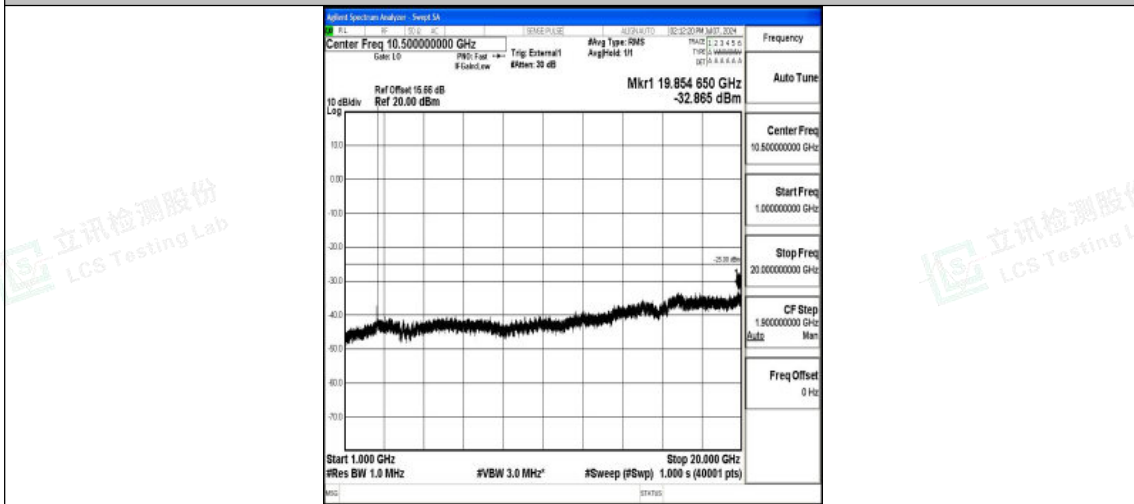

Band38_5MHz_16QAM_37775_1RB#0_1000~20000_1000~20000

Shenzhen LCS Compliance Testing Laboratory Ltd.
Add: 101, 201 Bldg A & 301 Bldg C, Juji Industrial Park Yabianxueziwei, Shajing Street,
Baoan District, Shenzhen, 518000, China
Tel: +(86) 0755-82591330 | E-mail: webmaster@lcs-cert.com | Web: www.lcs-cert.com
Scan code to check authenticity