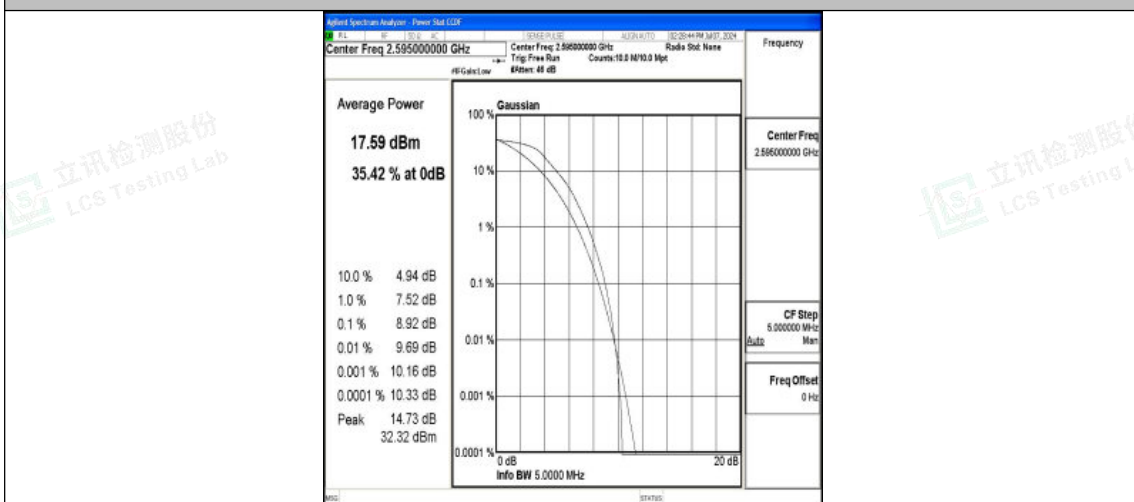

Test Graphs

Band38-5MHz-QPSK-37775-25RB#0-PASS

Band38-5MHz-16QAM-37775-25RB#0-PASS

Band38-5MHz-QPSK-38000-25RB#0-PASS

Shenzhen LCS Compliance Testing Laboratory Ltd.
Add: 101, 201 Bldg A & 301 Bldg C, Juji Industrial Park Yabianxueziwei, Shajing Street,
Baoan District, Shenzhen, 518000, China
Tel: +(86) 0755-82591330 | E-mail: webmaster@lcs-cert.com | Web: www.lcs-cert.com
Scan code to check authenticity