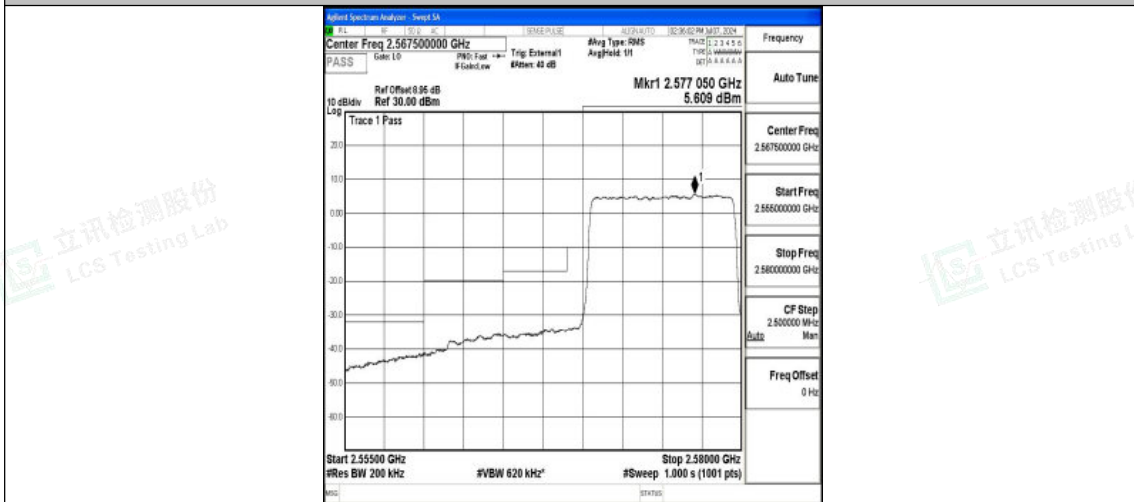

Band38_10MHz_16QAM_37800_50RB#0

Shenzhen LCS Compliance Testing Laboratory Ltd.
Add: 101, 201 Bldg A & 301 Bldg C, Juji Industrial Park Yabianxueziwei, Shajing Street,
Baoan District, Shenzhen, 518000, China
Tel: +(86) 0755-82591330 | E-mail: webmaster@lcs-cert.com | Web: www.lcs-cert.com
Scan code to check authenticity