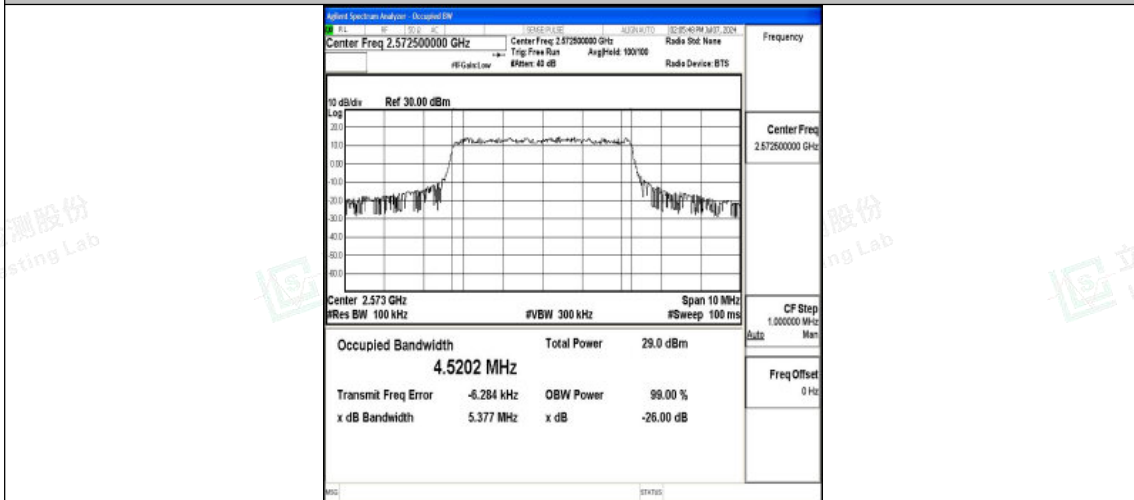

Band38-5MHz-16QAM-37775-25RB#0-PASS