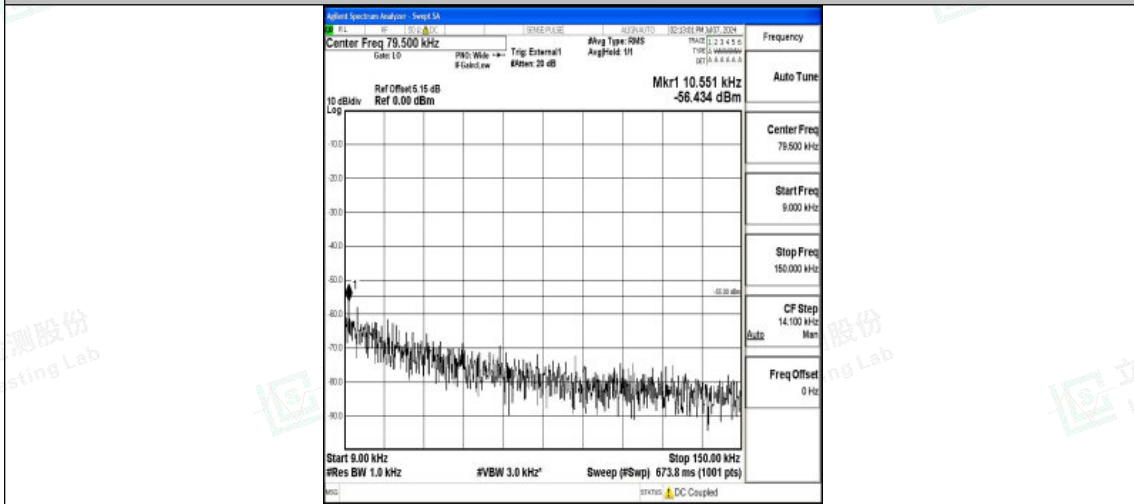

Band38_5MHz_QPSK_38000_1RB#0_0.009~0.15_0.009~0.15