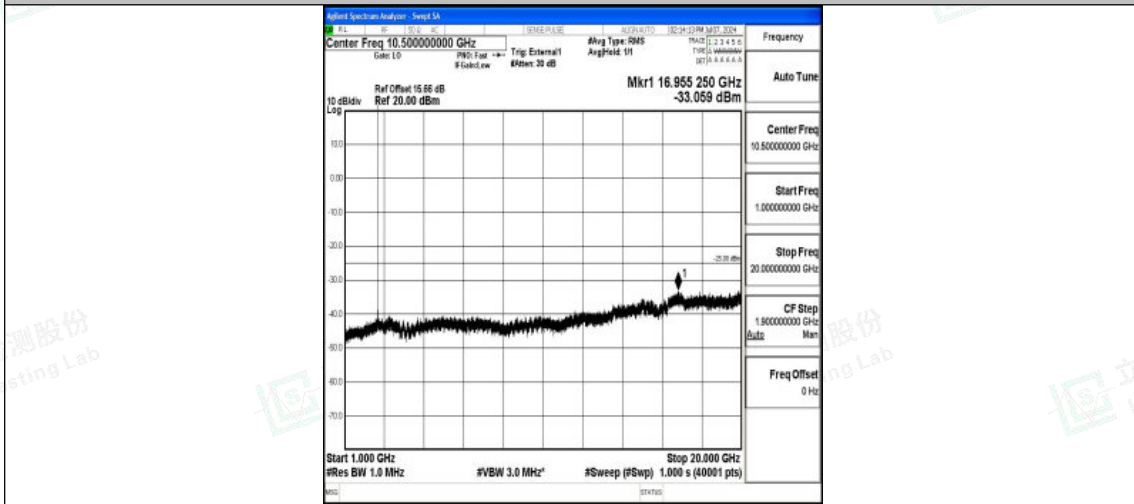

Band38_5MHz_QPSK_38000_1RB#0_1000~20000_1000~20000