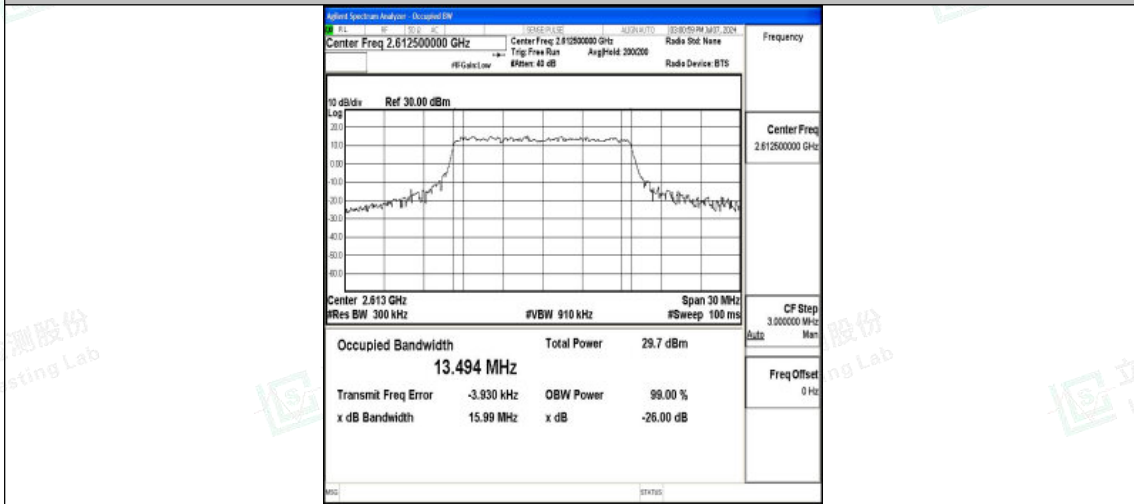

Band38-15MHz-QPSK-38175-75RB#0-PASS