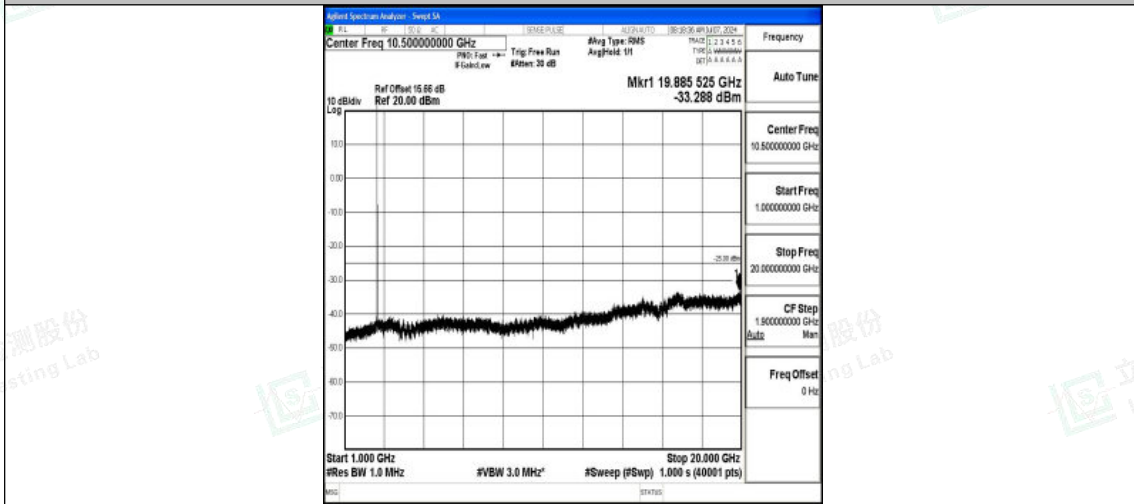

Band7_10MHz_16QAM_21400_1RB#0_30~1000_30~1000

Band7_10MHz_16QAM_21400_1RB#0_1000~20000_1000~20000