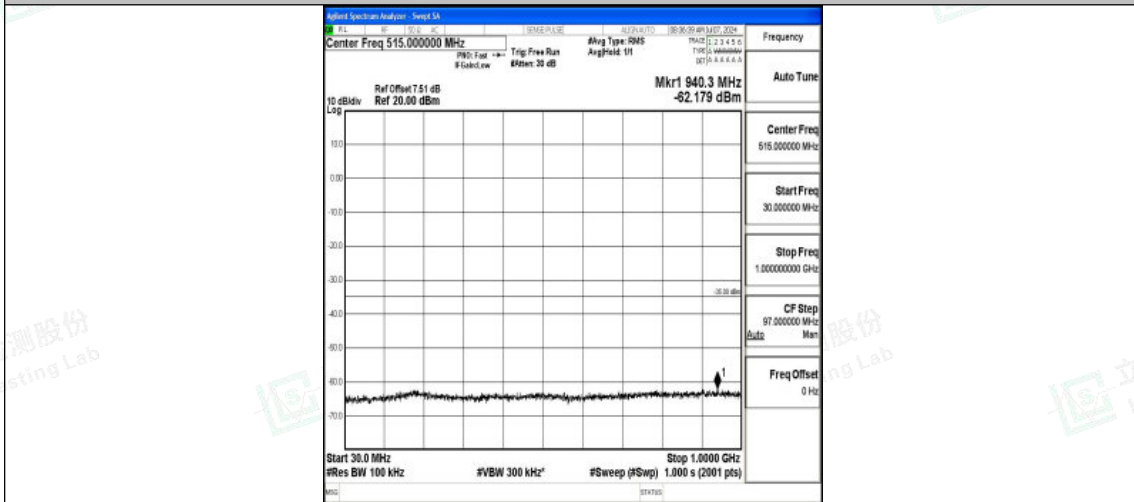

Band7_15MHz_QPSK_21375_1RB#0_0.15~30_0.15~30

Band7_15MHz_QPSK_21375_1RB#0_30~1000_30~1000