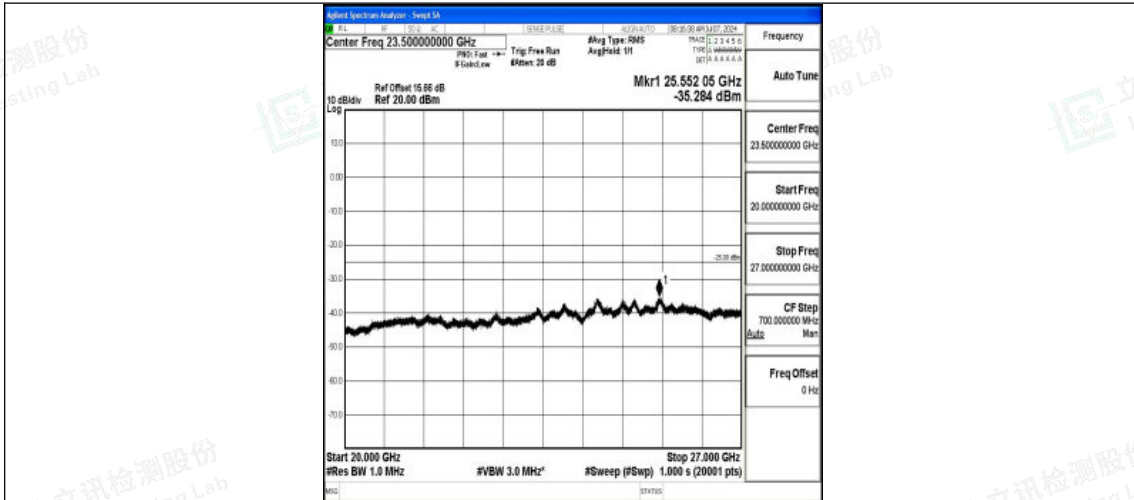

Band7_10MHz_16QAM_20800_1RB#0_0.15~30_0.15~30

Band7_10MHz_16QAM_20800_1RB#0_30~1000_30~1000

Band7_10MHz_16QAM_20800_1RB#0_1000~20000_1000~20000

Shenzhen LCS Compliance Testing Laboratory Ltd.
Add: 101, 201 Bldg A & 301 Bldg C, Juji Industrial Park Yabianxueziwei, Shajing Street,
Baoan District, Shenzhen, 518000, China
Tel: +(86) 0755-82591330 | E-mail: webmaster@lcs-cert.com | Web: www.lcs-cert.com
Scan code to check authenticity