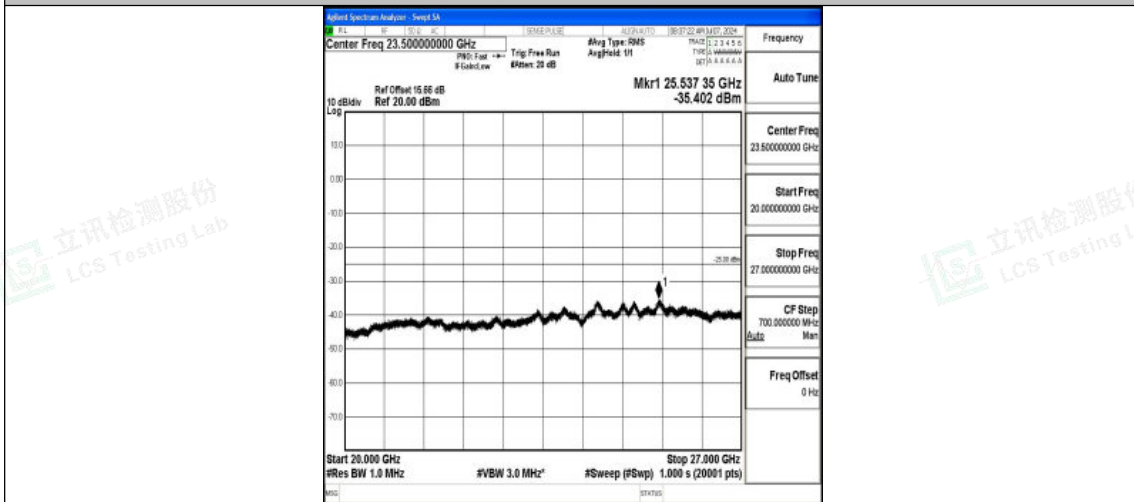

Band7_15MHz_16QAM_21375_1RB#0_1000~20000_1000~20000

Band7_15MHz_16QAM_21375_1RB#0_20000~27000_20000~27000

Shenzhen LCS Compliance Testing Laboratory Ltd.
Add: 101, 201 Bldg A & 301 Bldg C, Juji Industrial Park Yabianxueziwei, Shajing Street,
Baoan District, Shenzhen, 518000, China
Tel: +(86) 0755-82591330 | E-mail: webmaster@lcs-cert.com | Web: www.lcs-cert.com
Scan code to check authenticity