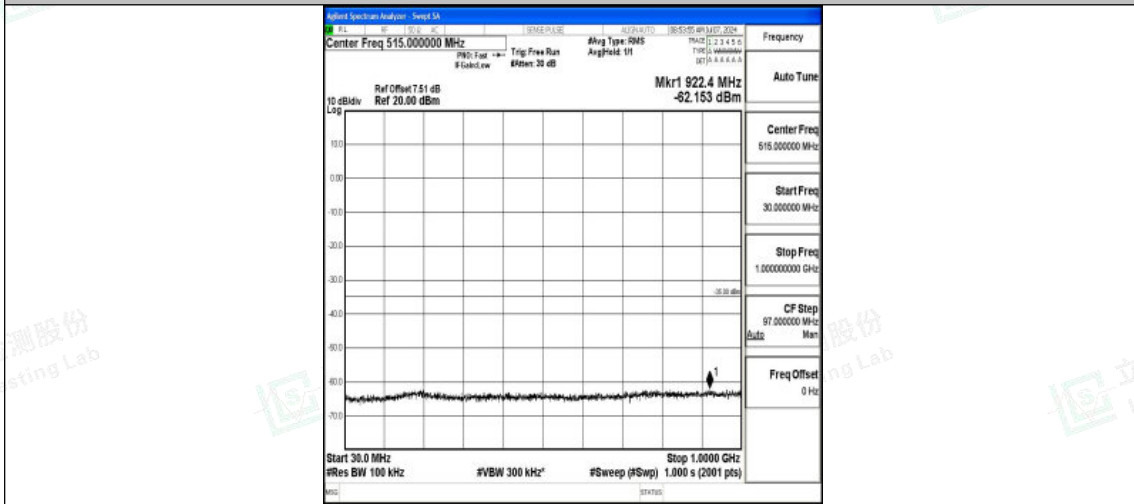

Band7_20MHz_16QAM_20850_1RB#0_0.15~30_0.15~30

Band7_20MHz_16QAM_20850_1RB#0_30~1000_30~1000