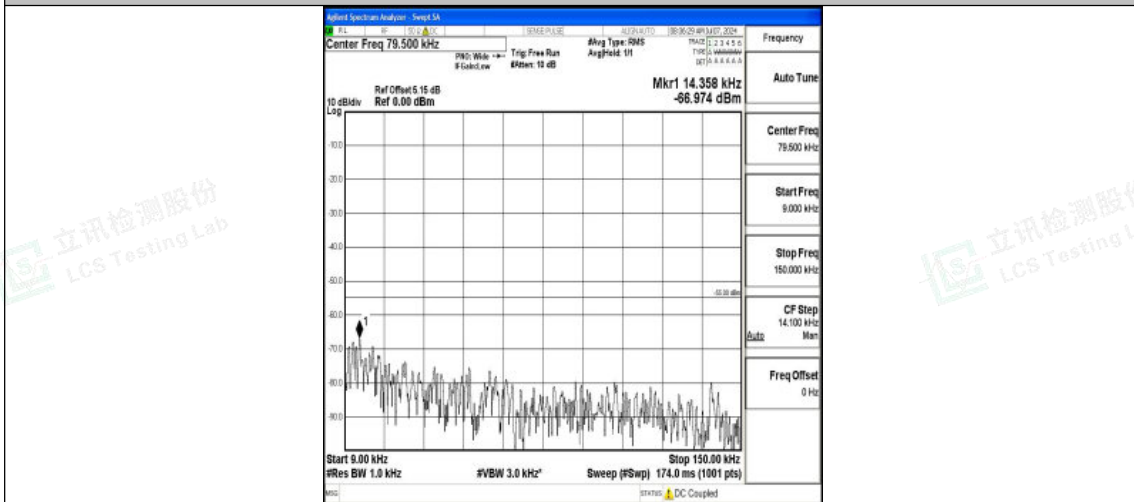

Band7_15MHz_16QAM_21100_1RB#0_20000~27000_20000~27000

Band7_15MHz_QPSK_21375_1RB#0_0.009~0.15_0.009~0.15

Shenzhen LCS Compliance Testing Laboratory Ltd.
Add: 101, 201 Bldg A & 301 Bldg C, Juji Industrial Park Yabianxueziwei, Shajing Street,
Baoan District, Shenzhen, 518000, China
Tel: +(86) 0755-82591330 | E-mail: webmaster@lcs-cert.com | Web: www.lcs-cert.com
Scan code to check authenticity