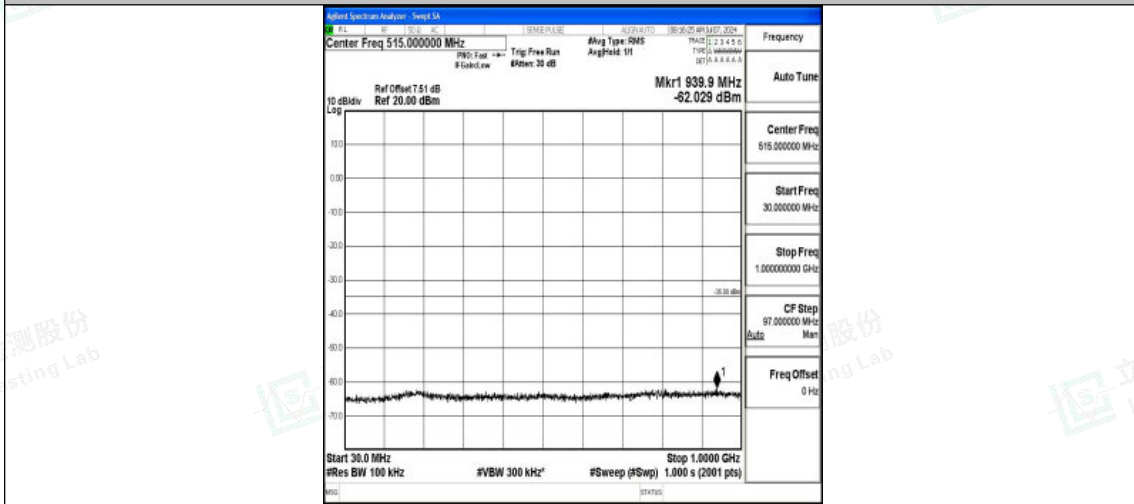

Band7_10MHz_16QAM_20800_1RB#0_0.15~30_0.15~30

Band7_10MHz_16QAM_20800_1RB#0_30~1000_30~1000