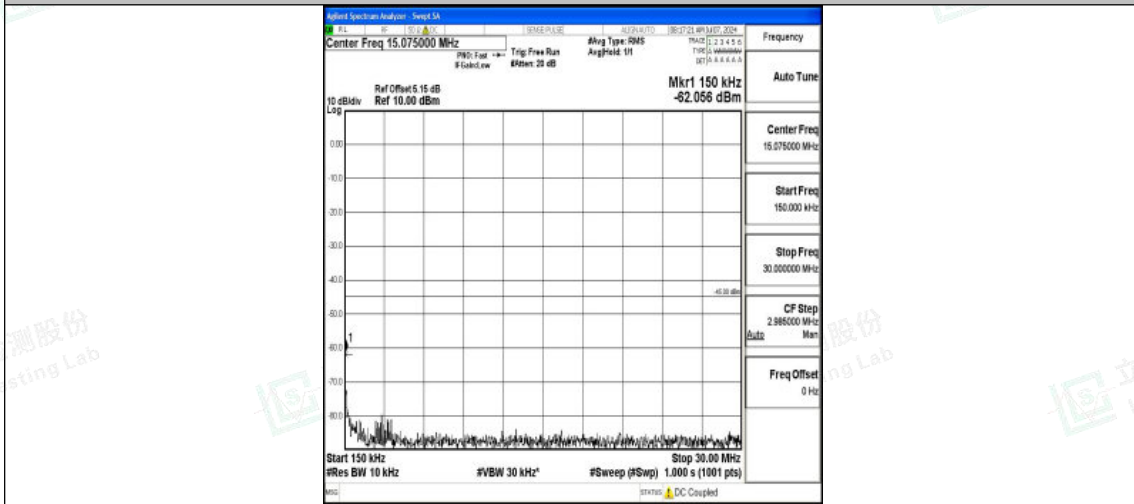

Band7_10MHz_16QAM_21100_1RB#0_0.009~0.15_0.009~0.15

Band7_10MHz_16QAM_21100_1RB#0_0.15~30_0.15~30