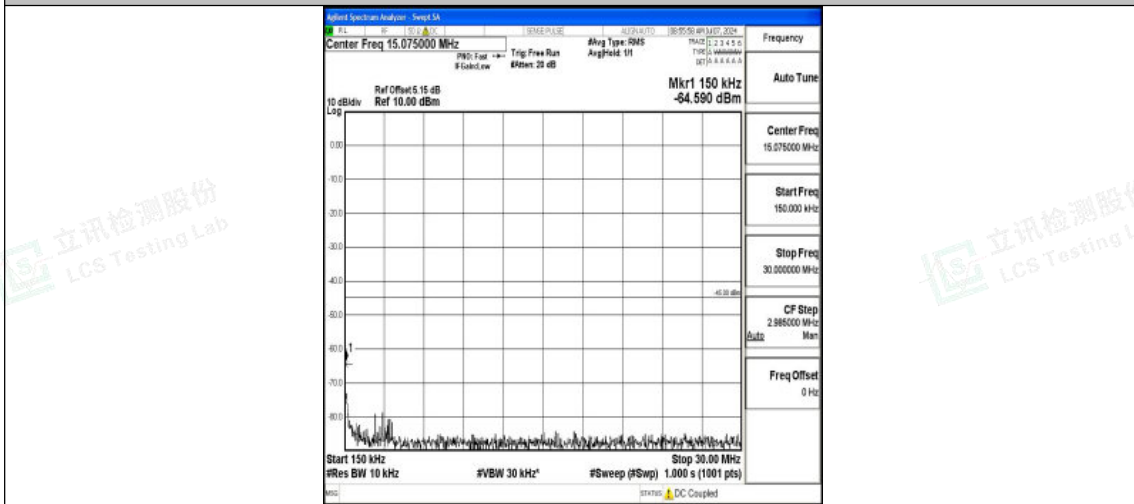

Band7_20MHz_16QAM_21350_1RB#0_0.009~0.15_0.009~0.15

Band7_20MHz_16QAM_21350_1RB#0_0.15~30_0.15~30

Shenzhen LCS Compliance Testing Laboratory Ltd.
Add: 101, 201 Bldg A & 301 Bldg C, Juji Industrial Park Yabianxueziwei, Shajing Street,
Baoan District, Shenzhen, 518000, China
Tel: +(86) 0755-82591330 | E-mail: webmaster@lcs-cert.com | Web: www.lcs-cert.com
Scan code to check authenticity