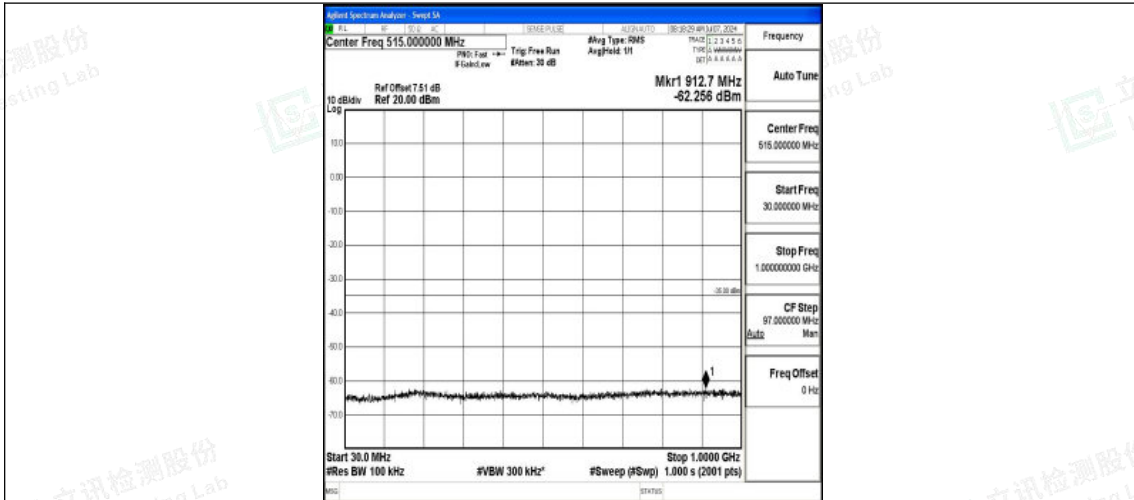

Band7_10MHz_QPSK_21400_1RB#0_20000~27000_20000~27000

Band7_10MHz_16QAM_21400_1RB#0_0.009~0.15_0.009~0.15

Band7_10MHz_16QAM_21400_1RB#0_0.15~30_0.15~30

Shenzhen LCS Compliance Testing Laboratory Ltd.
Add: 101, 201 Bldg A & 301 Bldg C, Juji Industrial Park Yabianxueziwei, Shajing Street,
Baoan District, Shenzhen, 518000, China
Tel: +(86) 0755-82591330 | E-mail: webmaster@lcs-cert.com | Web: www.lcs-cert.com
Scan code to check authenticity