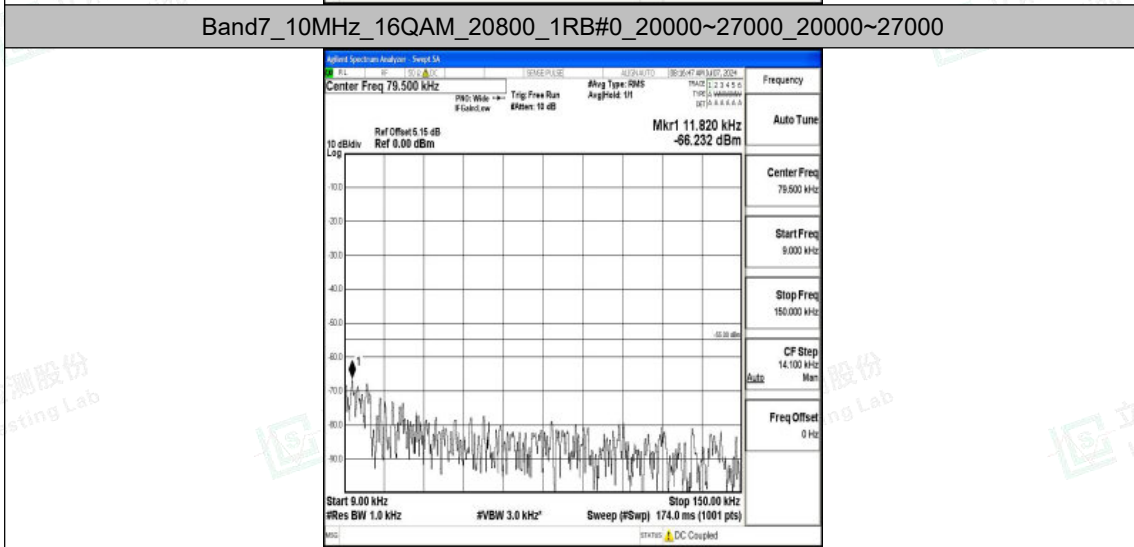

Band7_10MHz_16QAM_20800_1RB#0_0.15~30_0.15~30

Band7_10MHz_16QAM_20800_1RB#0_30~1000_30~1000

Band7_10MHz_16QAM_20800_1RB#0_1000~20000_1000~20000

Shenzhen LCS Compliance Testing Laboratory Ltd.
Add: 101, 201 Bldg A & 301 Bldg C, Juji Industrial Park Yabianxueziwei, Shajing Street,
Baoan District, Shenzhen, 518000, China
Tel: +(86) 0755-82591330 | E-mail: webmaster@lcs-cert.com | Web: www.lcs-cert.com
Scan code to check authenticity