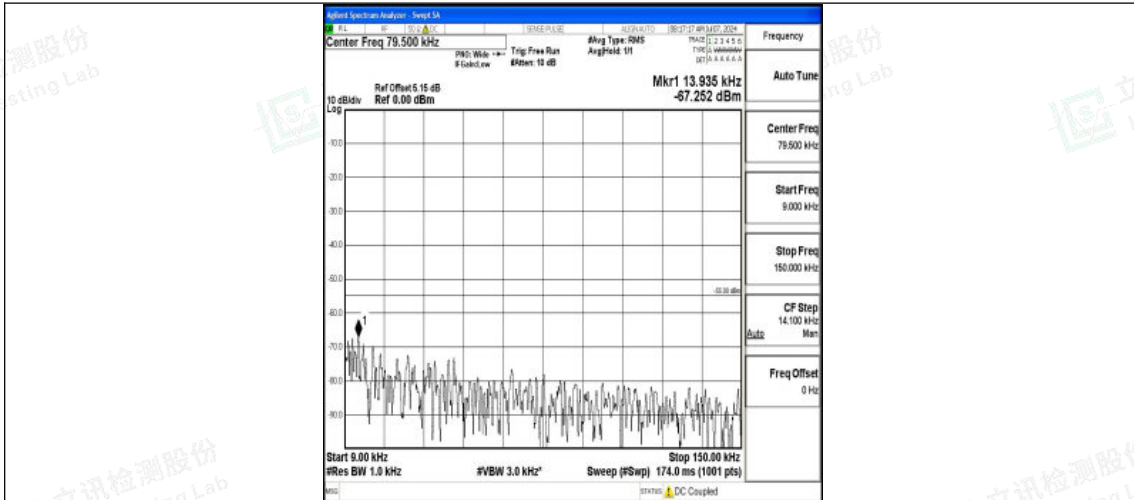

Band7_10MHz_QPSK_21100_1RB#0_30~1000_30~1000

Band7_10MHz_QPSK_21100_1RB#0_1000~20000_1000~20000

Band7_10MHz_QPSK_21100_1RB#0_20000~27000_20000~27000

Shenzhen LCS Compliance Testing Laboratory Ltd.
 Add: 101, 201 Bldg A & 301 Bldg C, Juji Industrial Park Yabianxueziwei, Shajing Street,
 Baoan District, Shenzhen, 518000, China
 Tel: +(86) 0755-82591330 | E-mail: webmaster@lcs-cert.com | Web: www.lcs-cert.com
 Scan code to check authenticity