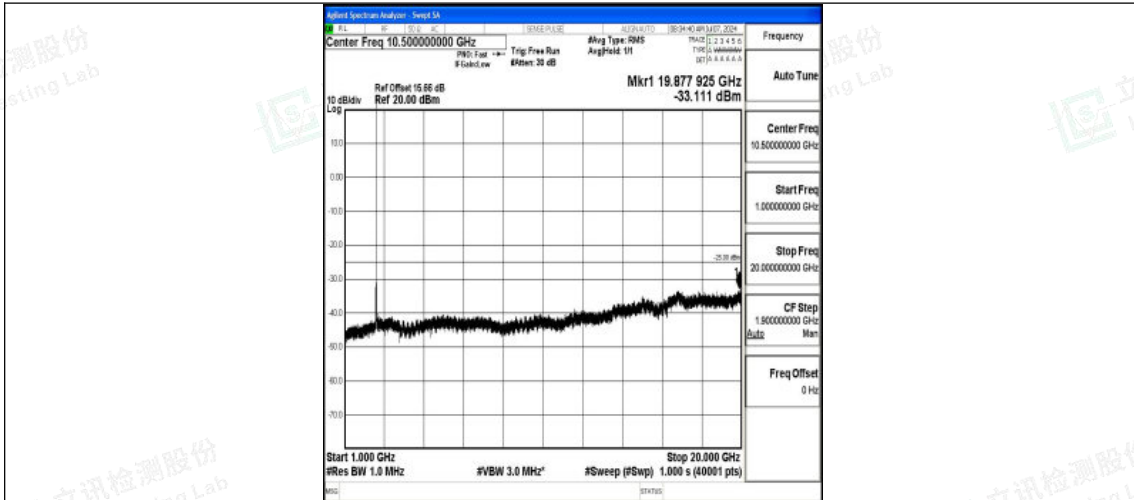

Band7_15MHz_QPSK_20825_1RB#0_0.009~0.15_0.009~0.15

Band7_15MHz_QPSK_20825_1RB#0_0.15~30_0.15~30

Band7_15MHz_QPSK_20825_1RB#0_30~1000_30~1000

Shenzhen LCS Compliance Testing Laboratory Ltd.
 Add: 101, 201 Bldg A & 301 Bldg C, Juji Industrial Park Yabianxueziwei, Shajing Street,
 Baoan District, Shenzhen, 518000, China
 Tel: +(86) 0755-82591330 | E-mail: webmaster@lcs-cert.com | Web: www.lcs-cert.com
 Scan code to check authenticity