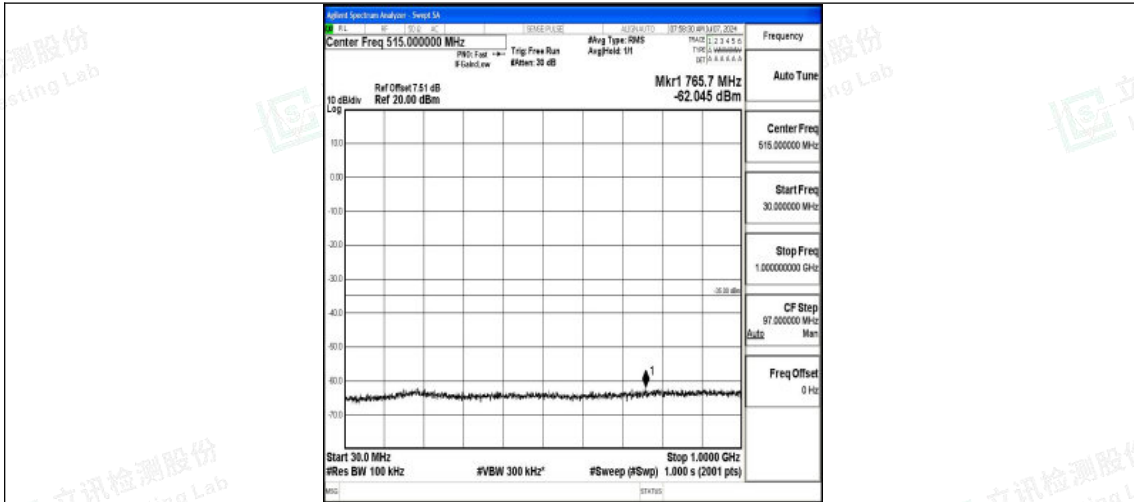

Band7_5MHz_QPSK_21425_1RB#0_20000~27000_20000~27000

Band7_5MHz_16QAM_21425_1RB#0_0.009~0.15_0.009~0.15

Band7_5MHz_16QAM_21425_1RB#0_0.15~30_0.15~30

Shenzhen LCS Compliance Testing Laboratory Ltd.
 Add: 101, 201 Bldg A & 301 Bldg C, Juji Industrial Park Yabianxueziwei, Shajing Street,
 Baoan District, Shenzhen, 518000, China
 Tel: +(86) 0755-82591330 | E-mail: webmaster@lcs-cert.com | Web: www.lcs-cert.com
 Scan code to check authenticity