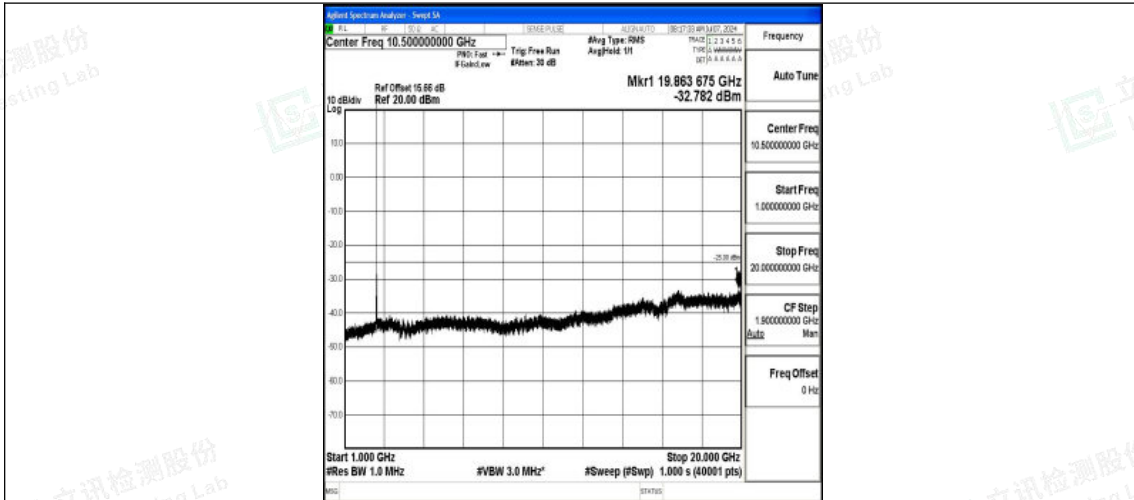

Band7_10MHz_16QAM_21100_1RB#0_0.009~0.15_0.009~0.15

Band7_10MHz_16QAM_21100_1RB#0_0.15~30_0.15~30

Band7_10MHz_16QAM_21100_1RB#0_30~1000_30~1000

Shenzhen LCS Compliance Testing Laboratory Ltd.
Add: 101, 201 Bldg A & 301 Bldg C, Juji Industrial Park Yabianxueziwei, Shajing Street,
Baoan District, Shenzhen, 518000, China
Tel: +(86) 0755-82591330 | E-mail: webmaster@lcs-cert.com | Web: www.lcs-cert.com
Scan code to check authenticity