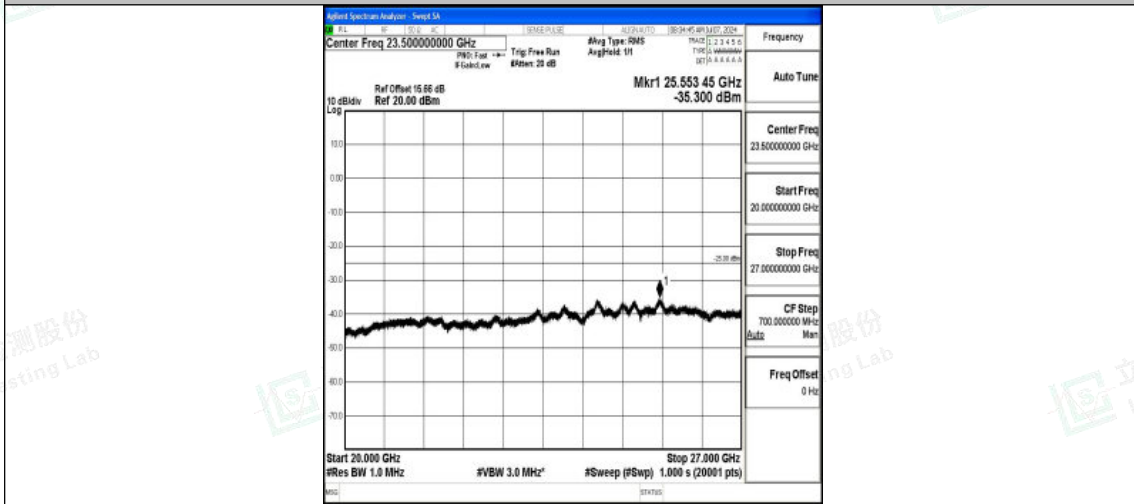

Band7_15MHz_QPSK_20825_1RB#0_1000~2000_1000~20000

Band7_15MHz_QPSK_20825_1RB#0_20000~27000_20000~27000