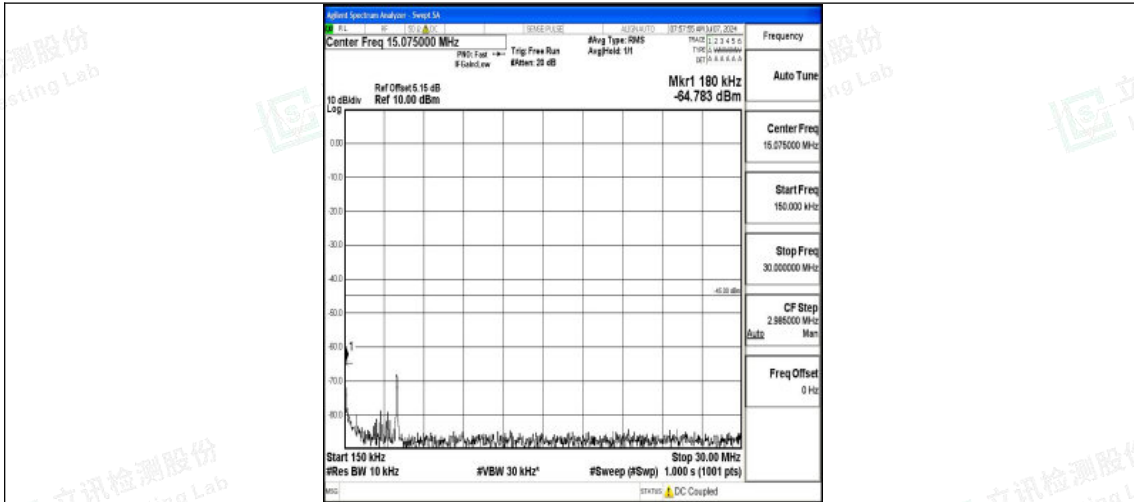

Band7_5MHz_QPSK_21425_1RB#0_0.15~30_0.15~30

Band7_5MHz_QPSK_21425_1RB#0_30~1000_30~1000

Band7_5MHz_QPSK_21425_1RB#0_1000~20000_1000~20000

Shenzhen LCS Compliance Testing Laboratory Ltd.
 Add: 101, 201 Bldg A & 301 Bldg C, Juji Industrial Park Yabianxueziwei, Shajing Street,
 Baoan District, Shenzhen, 518000, China
 Tel: +(86) 0755-82591330 | E-mail: webmaster@lcs-cert.com | Web: www.lcs-cert.com
 Scan code to check authenticity