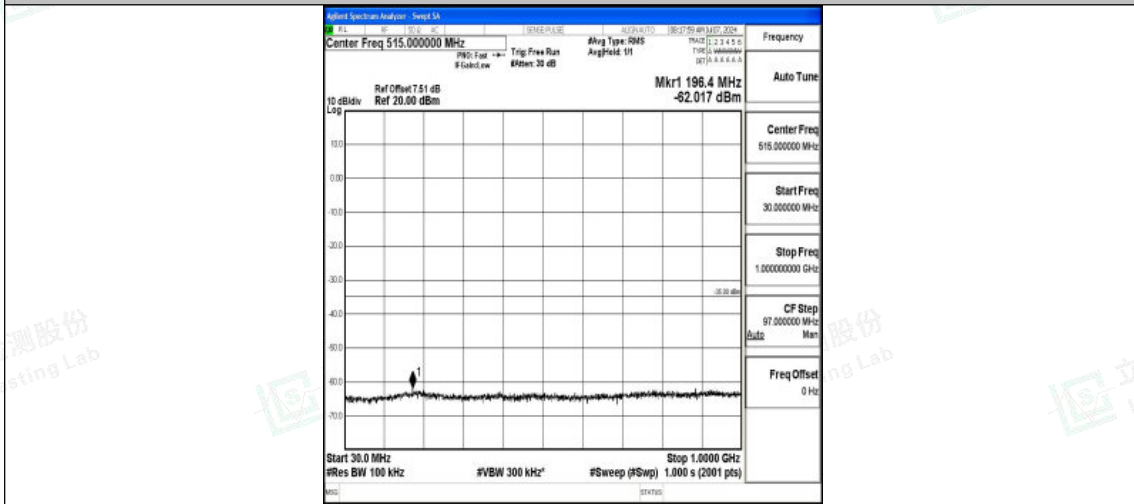

Band7_10MHz_QPSK_21400_1RB#0_0.15~30_0.15~30

Band7_10MHz_QPSK_21400_1RB#0_30~1000_30~1000