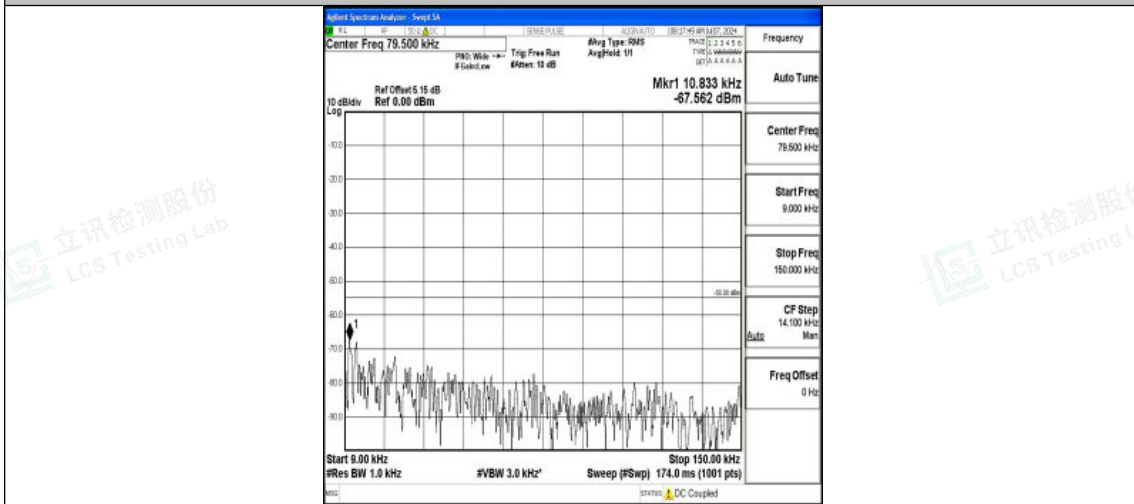

Band7_10MHz_16QAM_21100_1RB#0_20000~27000_20000~27000

Band7_10MHz_QPSK_21400_1RB#0_0.009~0.15_0.009~0.15

Shenzhen LCS Compliance Testing Laboratory Ltd.
Add: 101, 201 Bldg A & 301 Bldg C, Juji Industrial Park Yabianxueziwei, Shajing Street,
Baoan District, Shenzhen, 518000, China
Tel: +(86) 0755-82591330 | E-mail: webmaster@lcs-cert.com | Web: www.lcs-cert.com
Scan code to check authenticity