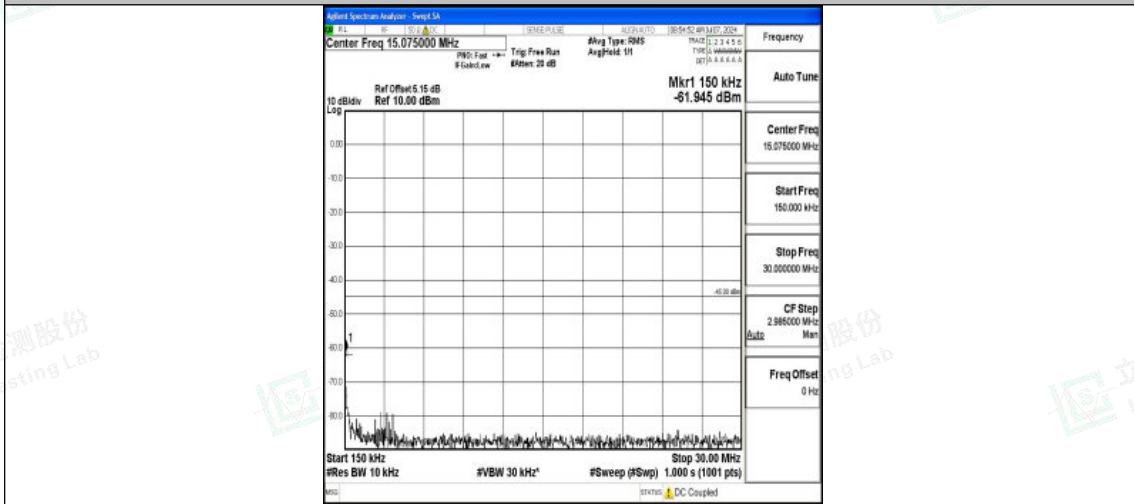

Band7_20MHz_16QAM_21100_1RB#0_0.009~0.15_0.009~0.15

Band7_20MHz_16QAM_21100_1RB#0_0.15~30_0.15~30