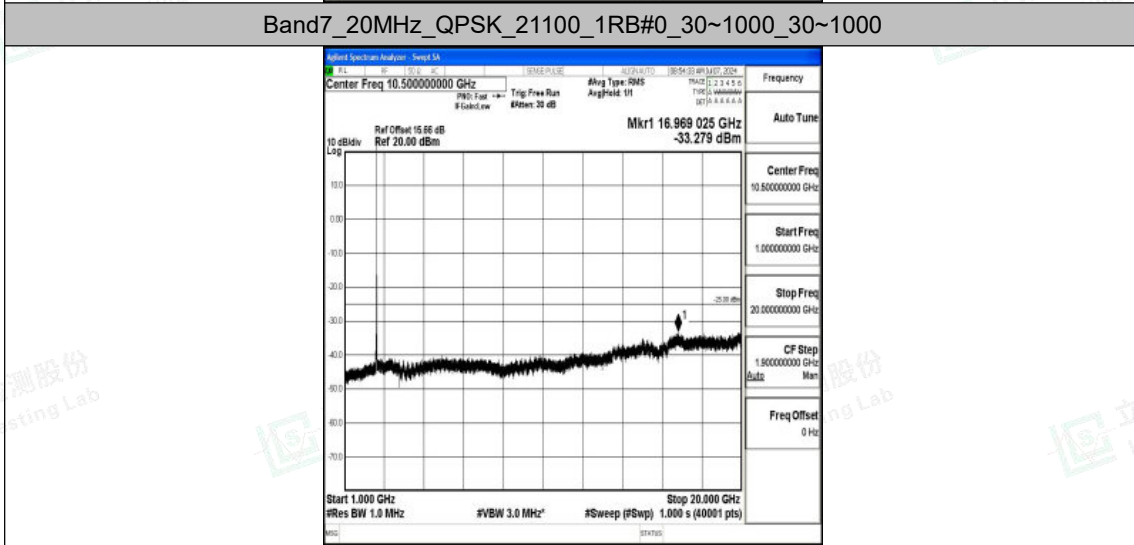

Band7_20MHz_16QAM_20850_1RB#0_20000~27000_20000~27000

Band7_20MHz_QPSK_21100_1RB#0_0.009~0.15_0.009~0.15

Band7_20MHz_QPSK_21100_1RB#0_0.15~30_0.15~30

Shenzhen LCS Compliance Testing Laboratory Ltd.
Add: 101, 201 Bldg A & 301 Bldg C, Juji Industrial Park Yabianxueziwei, Shajing Street,
Baoan District, Shenzhen, 518000, China
Tel: +(86) 0755-82591330 | E-mail: webmaster@lcs-cert.com | Web: www.lcs-cert.com
Scan code to check authenticity