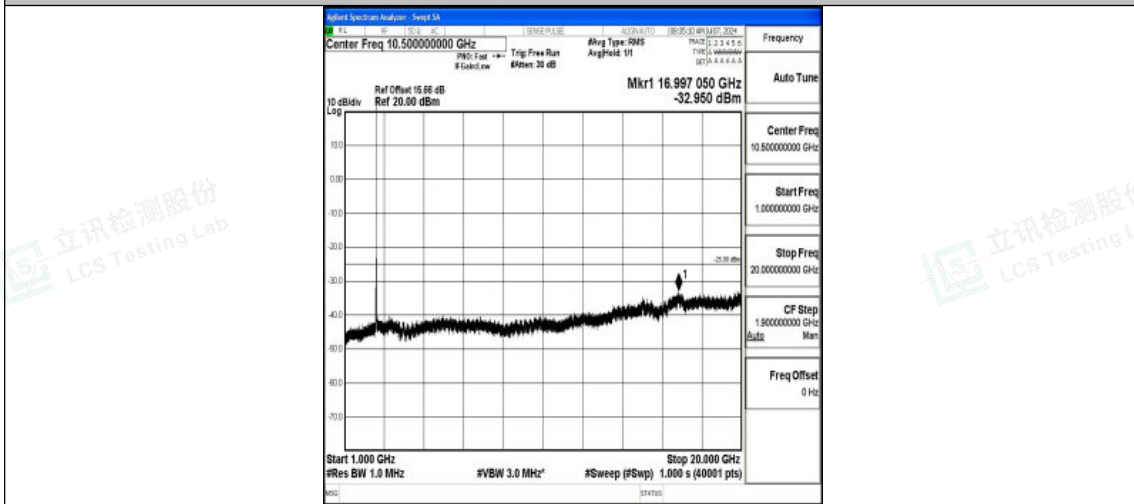

Band7_15MHz_16QAM_20825_1RB#0_30~1000_30~1000

Band7_15MHz_16QAM_20825_1RB#0_1000~20000_1000~20000

Shenzhen LCS Compliance Testing Laboratory Ltd.
Add: 101, 201 Bldg A & 301 Bldg C, Juji Industrial Park Yabianxueziwei, Shajing Street,
Baoan District, Shenzhen, 518000, China
Tel: +(86) 0755-82591330 | E-mail: webmaster@lcs-cert.com | Web: www.lcs-cert.com
Scan code to check authenticity