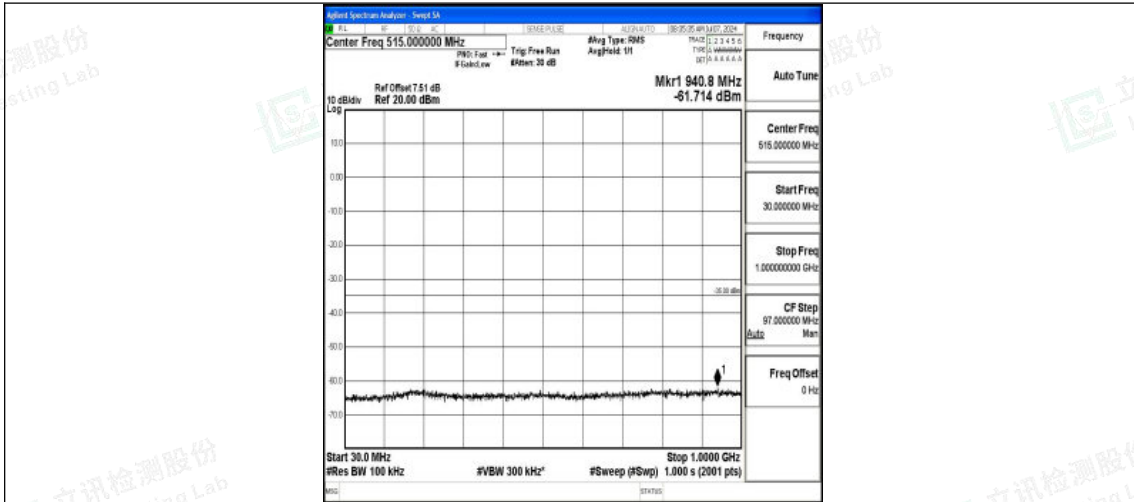

Band7_15MHz_16QAM_20825_1RB#0_20000~27000_20000~27000

Band7_15MHz_QPSK_21100_1RB#0_0.009~0.15_0.009~0.15

Band7_15MHz_QPSK_21100_1RB#0_0.15~30_0.15~30

Shenzhen LCS Compliance Testing Laboratory Ltd.
Add: 101, 201 Bldg A & 301 Bldg C, Juji Industrial Park Yabianxueziwei, Shajing Street,
Baoan District, Shenzhen, 518000, China
Tel: +(86) 0755-82591330 | E-mail: webmaster@lcs-cert.com | Web: www.lcs-cert.com
Scan code to check authenticity