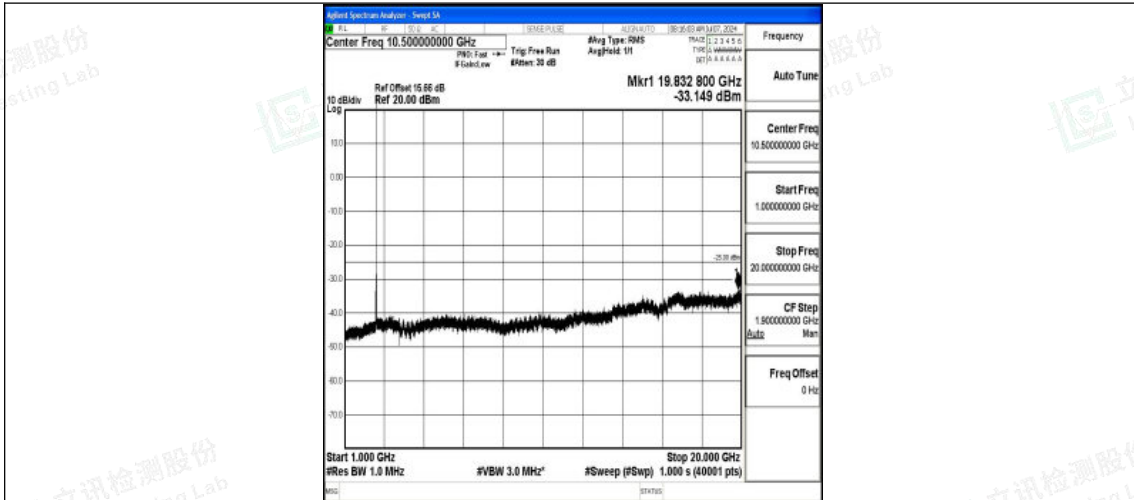

Band7_10MHz_QPSK_20800_1RB#0_0.009~0.15_0.009~0.15

Band7_10MHz_QPSK_20800_1RB#0_0.15~30_0.15~30

Band7_10MHz_QPSK_20800_1RB#0_30~1000_30~1000

Shenzhen LCS Compliance Testing Laboratory Ltd.
Add: 101, 201 Bldg A & 301 Bldg C, Juji Industrial Park Yabianxueziwei, Shajing Street,
Baoan District, Shenzhen, 518000, China
Tel: +(86) 0755-82591330 | E-mail: webmaster@lcs-cert.com | Web: www.lcs-cert.com
Scan code to check authenticity