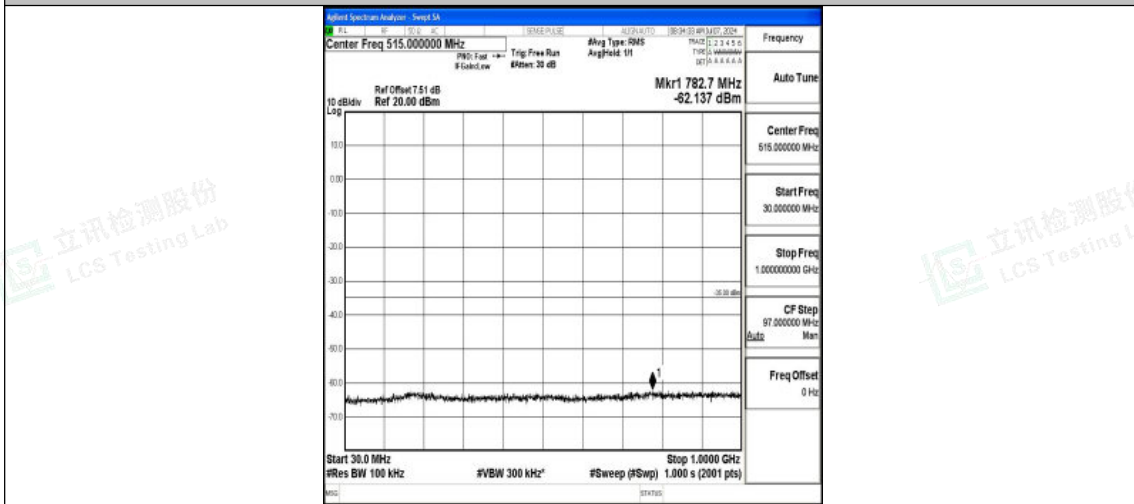

Band7_15MHz_QPSK_20825_1RB#0_0.15~30_0.15~30

Band7_15MHz_QPSK_20825_1RB#0_30~1000_30~1000

Shenzhen LCS Compliance Testing Laboratory Ltd.
Add: 101, 201 Bldg A & 301 Bldg C, Juji Industrial Park Yabianxueziwei, Shajing Street,
Baoan District, Shenzhen, 518000, China
Tel: +(86) 0755-82591330 | E-mail: webmaster@lcs-cert.com | Web: www.lcs-cert.com
Scan code to check authenticity