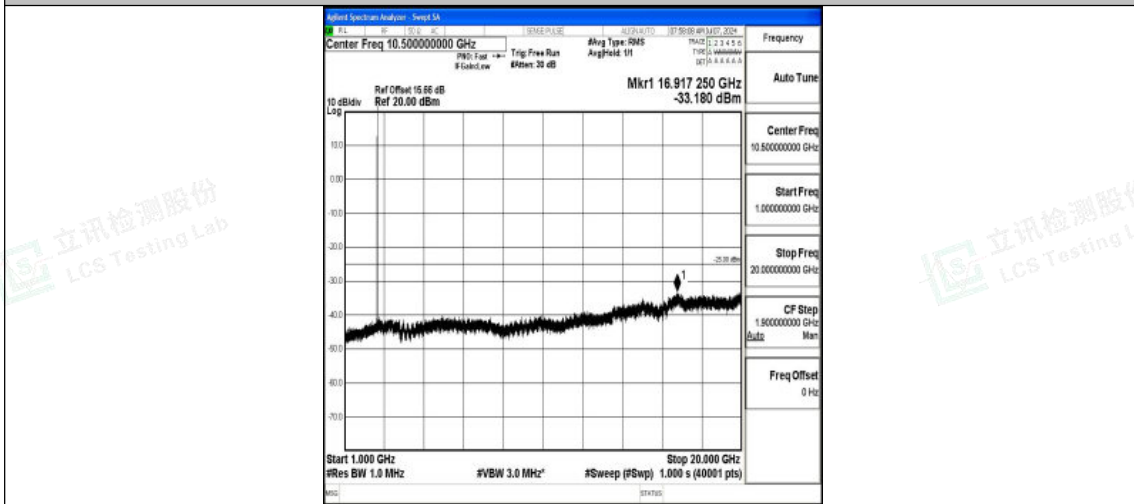

Band7_5MHz_QPSK_21425_1RB#0_0.15~30_0.15~30

Band7_5MHz_QPSK_21425_1RB#0_30~1000_30~1000

Band7_5MHz_QPSK_21425_1RB#0_1000~20000_1000~20000

Shenzhen LCS Compliance Testing Laboratory Ltd.
 Add: 101, 201 Bldg A & 301 Bldg C, Juji Industrial Park Yabianxueziwei, Shajing Street,
 Baoan District, Shenzhen, 518000, China
 Tel: +(86) 0755-82591330 | E-mail: webmaster@lcs-cert.com | Web: www.lcs-cert.com
 Scan code to check authenticity