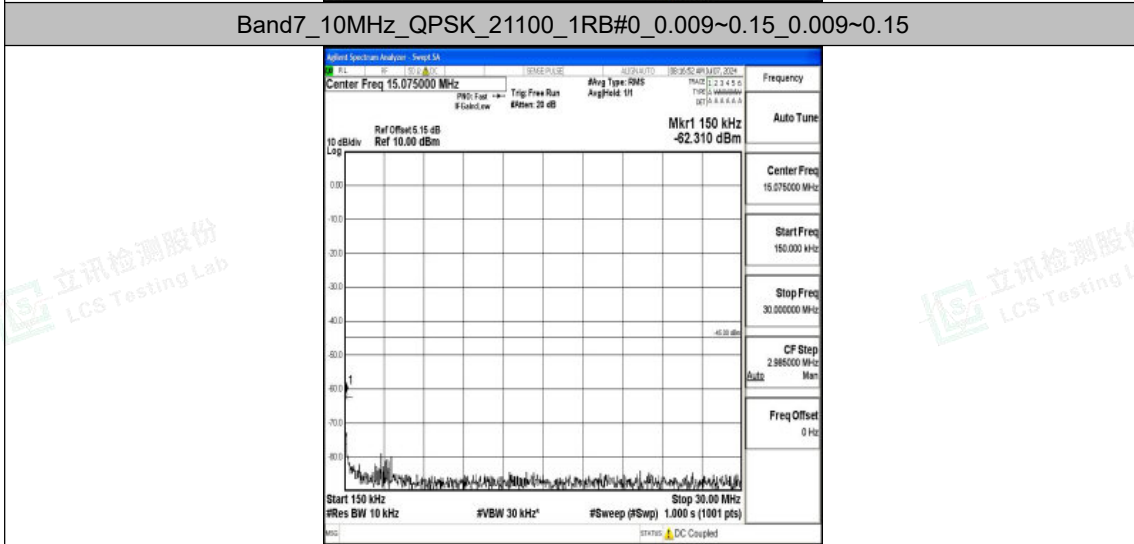

Band7_10MHz_16QAM_20800_1RB#0_0.15~30_0.15~30

Band7_10MHz_16QAM_20800_1RB#0_30~1000_30~1000

Band7_10MHz_16QAM_20800_1RB#0_1000~20000_1000~20000

Shenzhen LCS Compliance Testing Laboratory Ltd.
Add: 101, 201 Bldg A & 301 Bldg C, Juji Industrial Park Yabianxueziwei, Shajing Street,
Baoan District, Shenzhen, 518000, China
Tel: +(86) 0755-82591330 | E-mail: webmaster@lcs-cert.com | Web: www.lcs-cert.com
Scan code to check authenticity