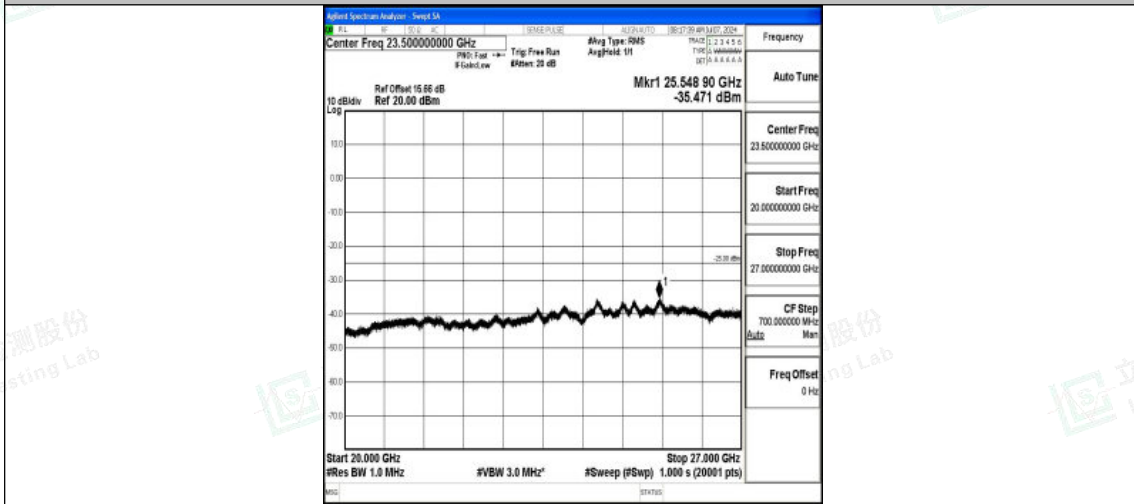

Band7_10MHz_16QAM_21100_1RB#0_1000~20000_1000~20000

Band7_10MHz_16QAM_21100_1RB#0_20000~27000_20000~27000