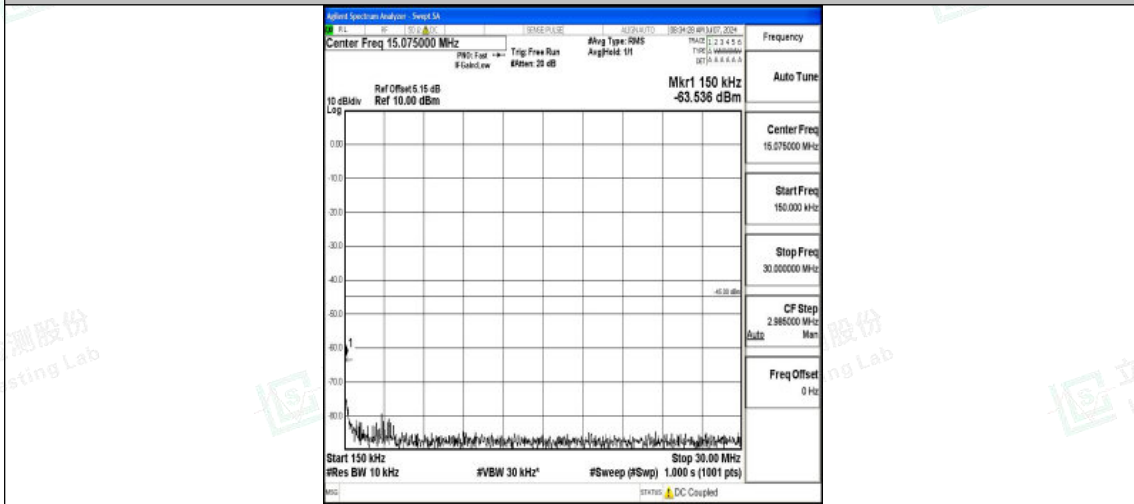

Band7_15MHz_QPSK_20825_1RB#0_0.009~0.15_0.009~0.15

Band7_15MHz_QPSK_20825_1RB#0_0.15~30_0.15~30