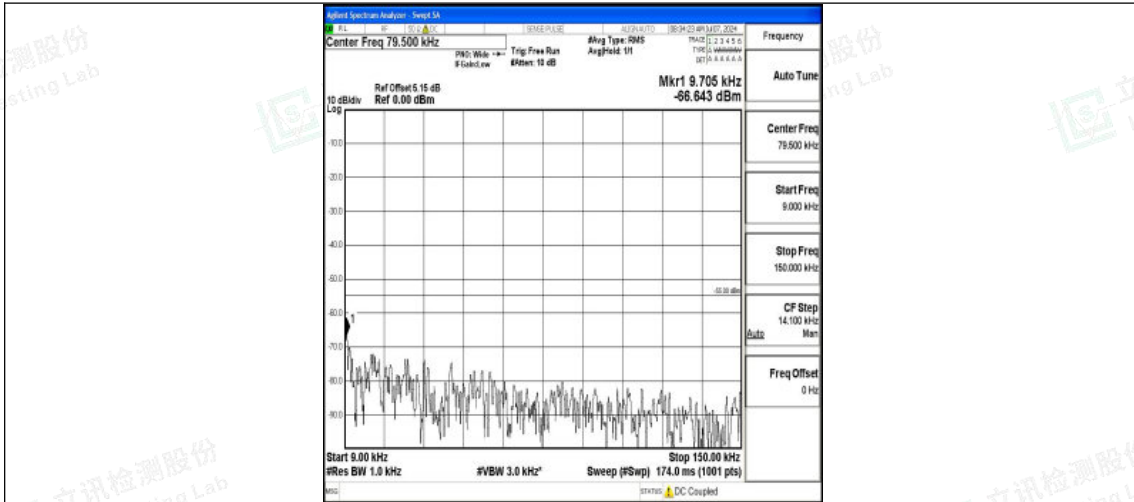

Band7_10MHz_16QAM_21400_1RB#0_30~1000_30~1000

Band7_10MHz_16QAM_21400_1RB#0_1000~20000_1000~20000

Band7_10MHz_16QAM_21400_1RB#0_20000~27000_20000~27000

Shenzhen LCS Compliance Testing Laboratory Ltd.
 Add: 101, 201 Bldg A & 301 Bldg C, Juji Industrial Park Yabianxueziwei, Shajing Street,
 Baoan District, Shenzhen, 518000, China
 Tel: +(86) 0755-82591330 | E-mail: webmaster@lcs-cert.com | Web: www.lcs-cert.com
 Scan code to check authenticity