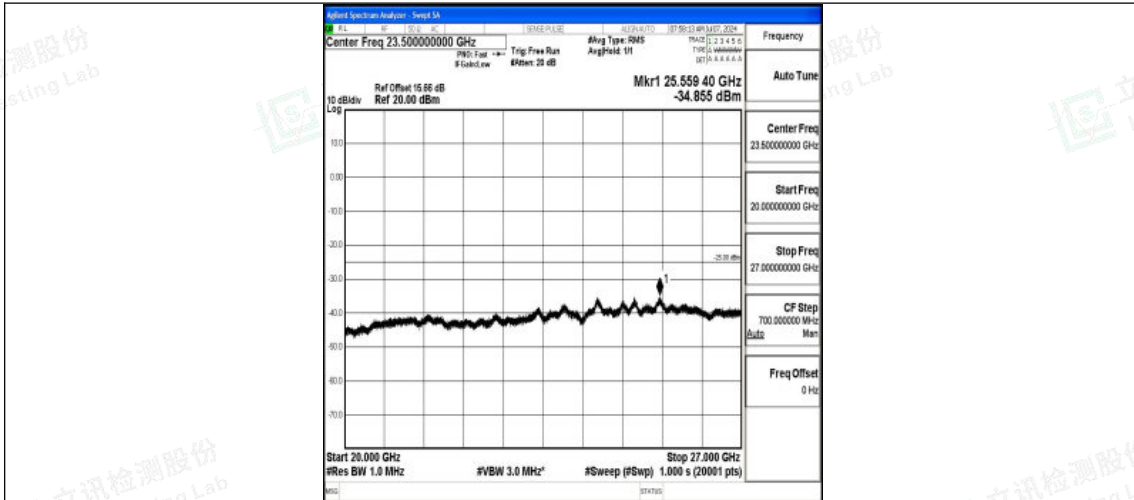

Band7_5MHz_QPSK_21425_1RB#0_0.15~30_0.15~30

Band7_5MHz_QPSK_21425_1RB#0_30~1000_30~1000

Band7_5MHz_QPSK_21425_1RB#0_1000~20000_1000~20000

Shenzhen LCS Compliance Testing Laboratory Ltd.
 Add: 101, 201 Bldg A & 301 Bldg C, Juji Industrial Park Yabianxueziwei, Shajing Street,
 Baoan District, Shenzhen, 518000, China
 Tel: +(86) 0755-82591330 | E-mail: webmaster@lcs-cert.com | Web: www.lcs-cert.com
 Scan code to check authenticity