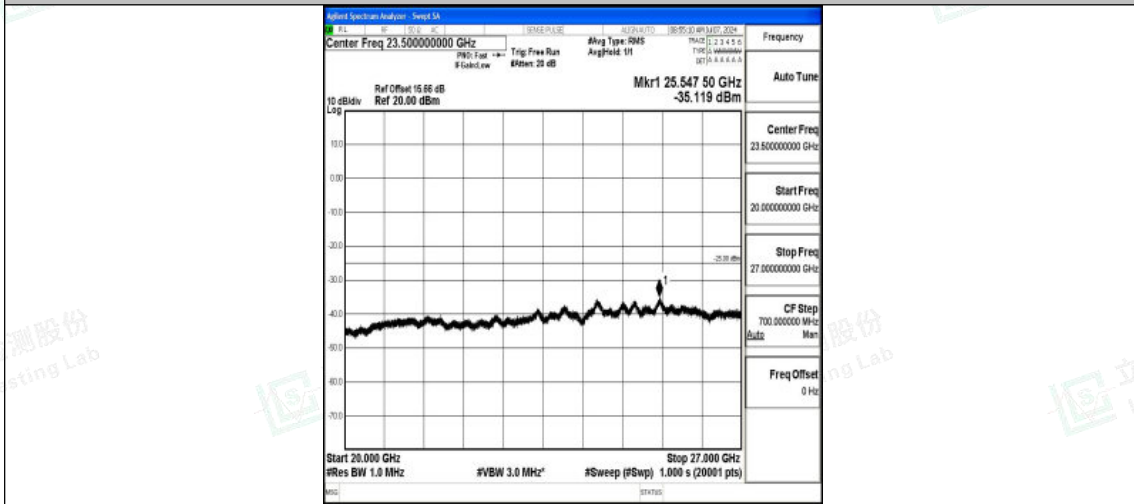

Band7_20MHz_16QAM_21100_1RB#0_1000~20000_1000~20000

Band7_20MHz_16QAM_21100_1RB#0_20000~27000_20000~27000