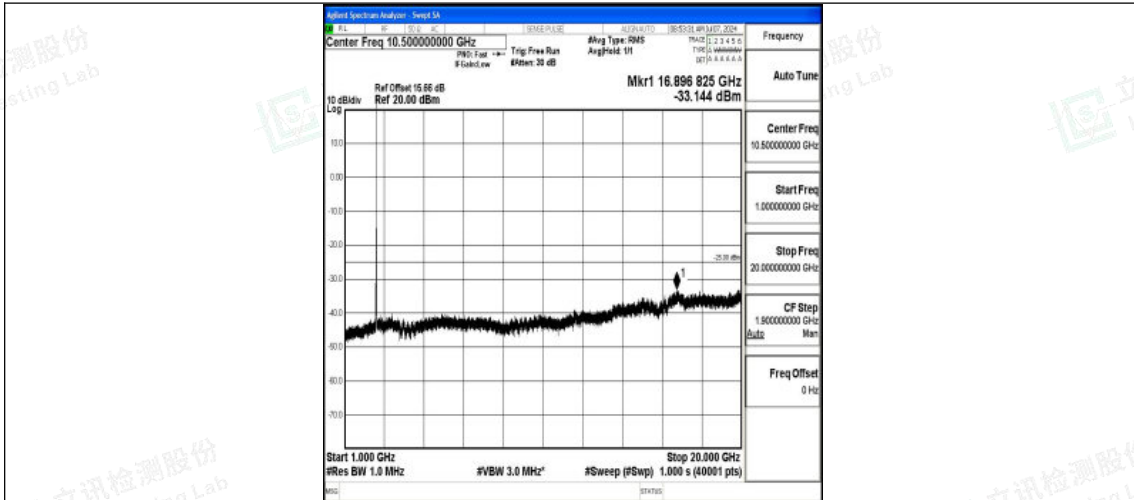

Band7_20MHz_QPSK_20850_1RB#0_0.009~0.15_0.009~0.15

Band7_20MHz_QPSK_20850_1RB#0_0.15~30_0.15~30

Band7_20MHz_QPSK_20850_1RB#0_30~1000_30~1000

Shenzhen LCS Compliance Testing Laboratory Ltd.
Add: 101, 201 Bldg A & 301 Bldg C, Juji Industrial Park Yabianxueziwei, Shajing Street,
Baoan District, Shenzhen, 518000, China
Tel: +(86) 0755-82591330 | E-mail: webmaster@lcs-cert.com | Web: www.lcs-cert.com
Scan code to check authenticity