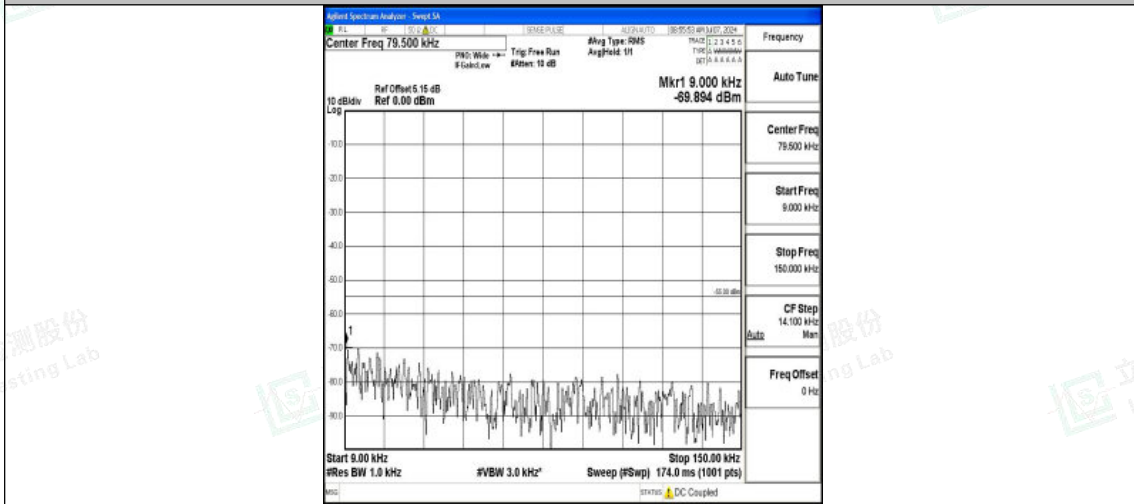

Band7_20MHz_QPSK_21350_1RB#0_20000~27000_20000~27000

Band7_20MHz_16QAM_21350_1RB#0_0.009~0.15_0.009~0.15