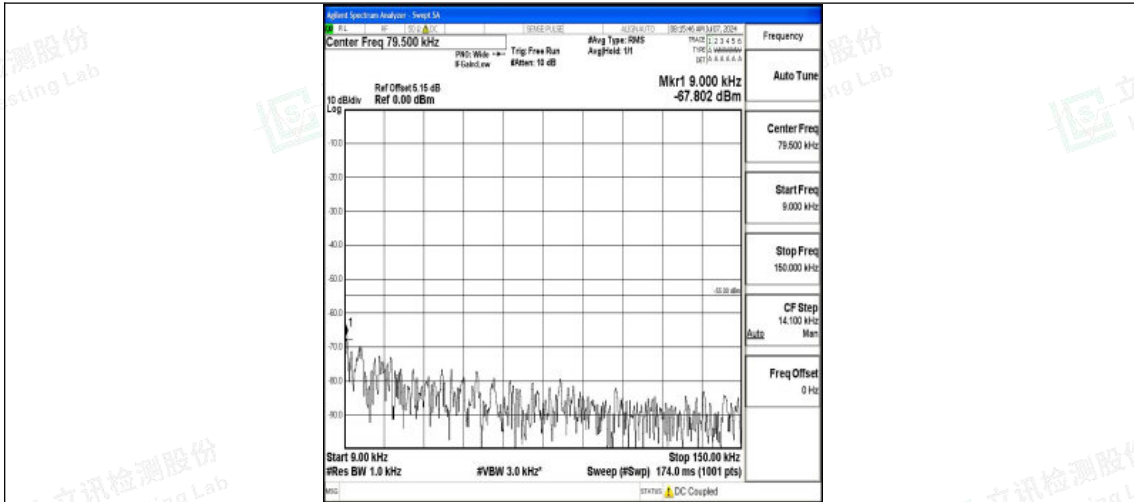

Band7_10MHz_QPSK_20800_1RB#0_0.009~0.15_0.009~0.15