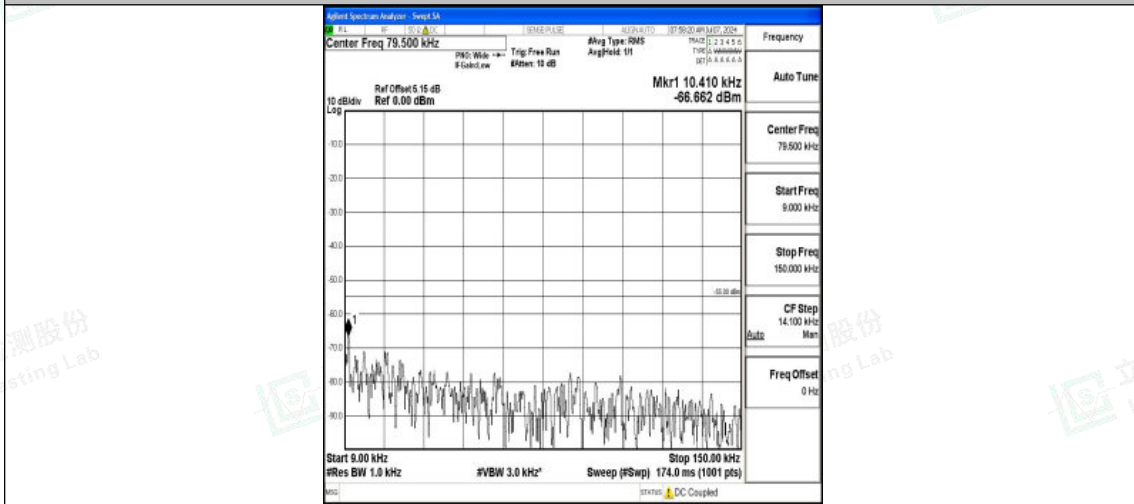

Band7_5MHz_QPSK_21425_1RB#0_20000~27000_20000~27000

Band7_5MHz_16QAM_21425_1RB#0_0.009~0.15_0.009~0.15