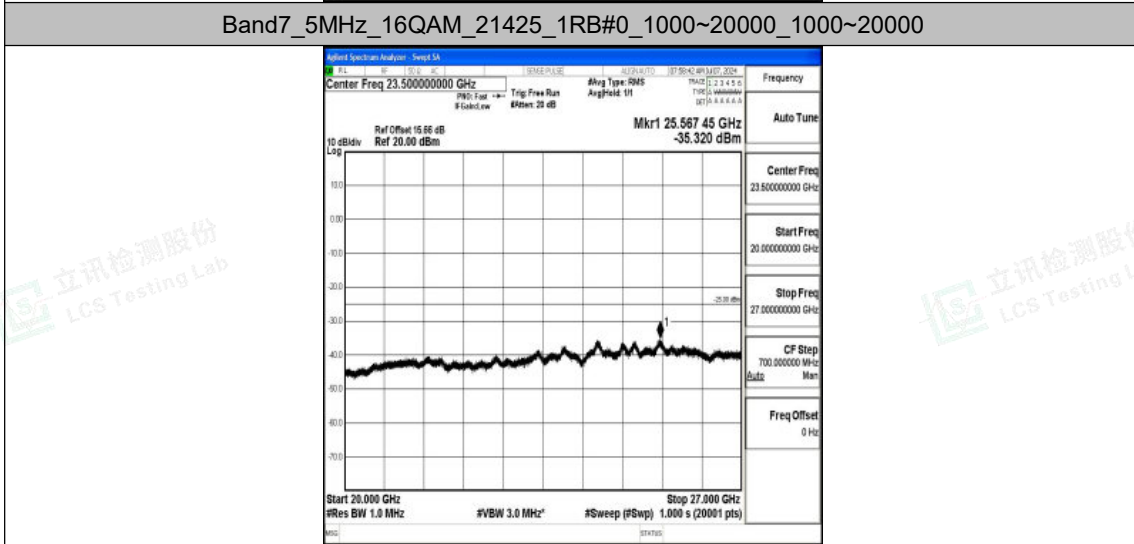

Band7_5MHz_QPSK_21425_1RB#0_20000~27000_20000~27000

Band7_5MHz_16QAM_21425_1RB#0_0.009~0.15_0.009~0.15

Band7_5MHz_16QAM_21425_1RB#0_0.15~30_0.15~30

Shenzhen LCS Compliance Testing Laboratory Ltd.
 Add: 101, 201 Bldg A & 301 Bldg C, Juji Industrial Park Yabianxueziwei, Shajing Street,
 Baoan District, Shenzhen, 518000, China
 Tel: +(86) 0755-82591330 | E-mail: webmaster@lcs-cert.com | Web: www.lcs-cert.com
 Scan code to check authenticity