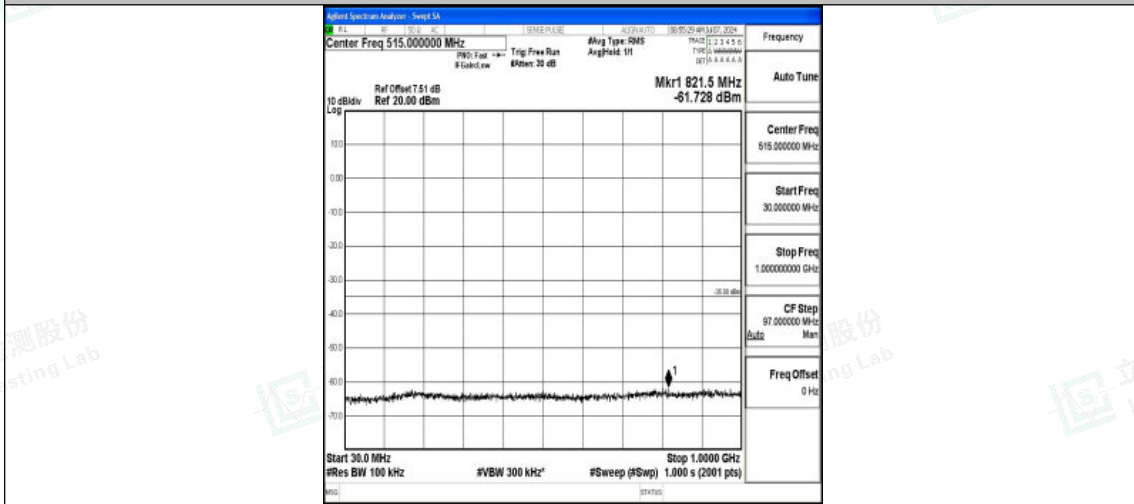

Band7_20MHz_QPSK_21350_1RB#0_0.15~30_0.15~30

Band7_20MHz_QPSK_21350_1RB#0_30~1000_30~1000