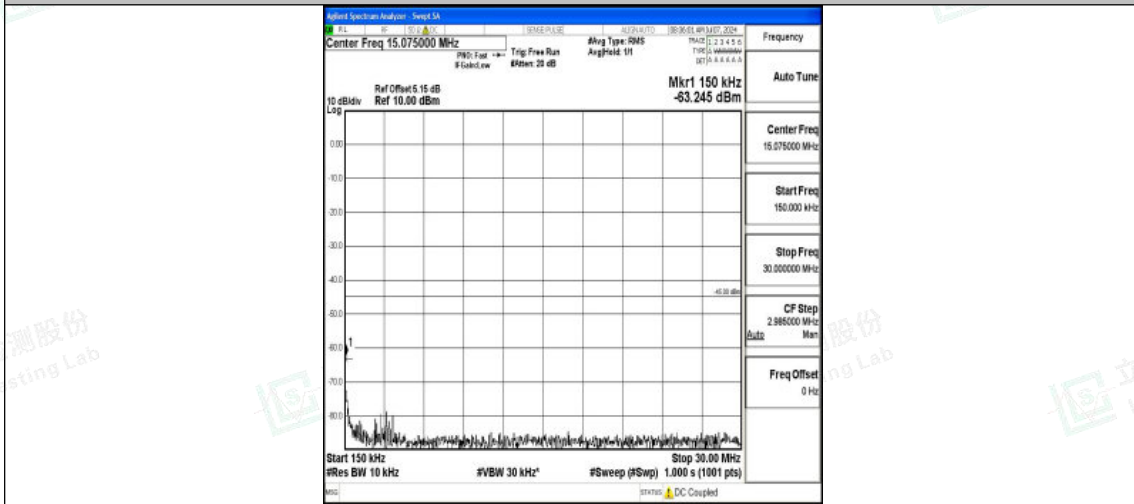

Band7_15MHz_16QAM_21100_1RB#0_0.009~0.15_0.009~0.15

Band7_15MHz_16QAM_21100_1RB#0_0.15~30_0.15~30