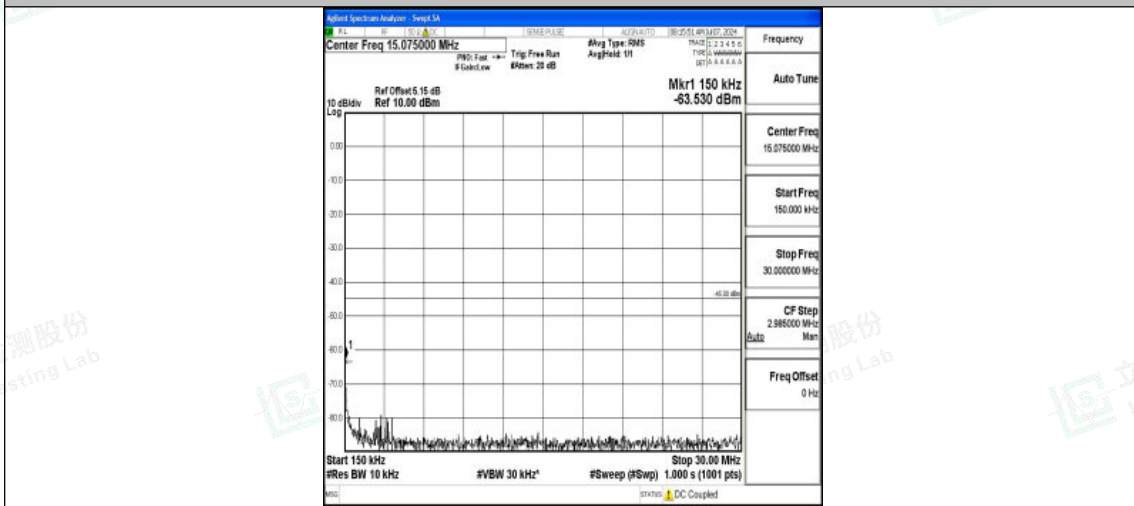

Band7_10MHz_QPSK_20800_1RB#0_0.009~0.15_0.009~0.15

Band7_10MHz_QPSK_20800_1RB#0_0.15~30_0.15~30