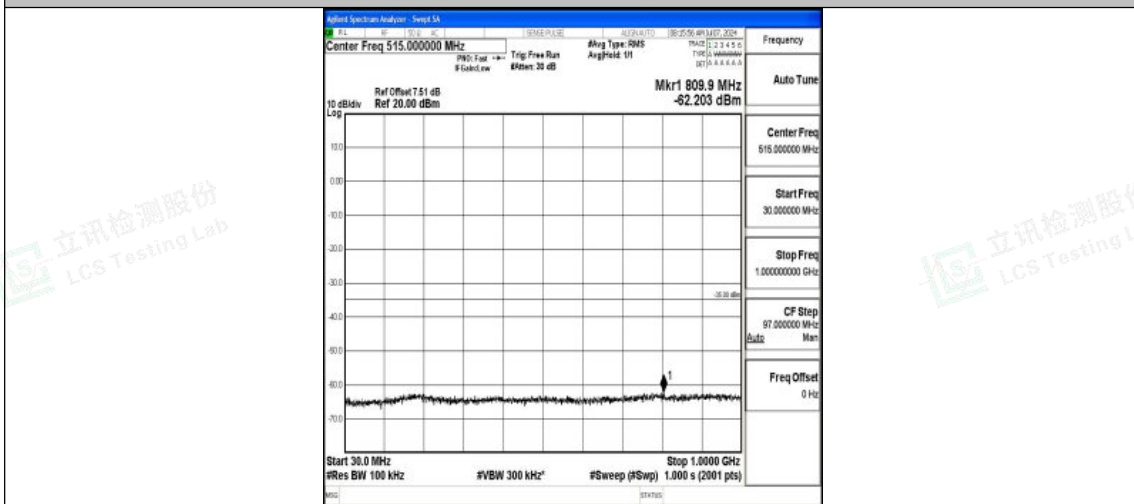

Band7_10MHz_QPSK_20800_1RB#0_0.15~30_0.15~30

Band7_10MHz_QPSK_20800_1RB#0_30~1000_30~1000

Shenzhen LCS Compliance Testing Laboratory Ltd.
Add: 101, 201 Bldg A & 301 Bldg C, Juji Industrial Park Yabianxueziwei, Shajing Street,
Baoan District, Shenzhen, 518000, China
Tel: +(86) 0755-82591330 | E-mail: webmaster@lcs-cert.com | Web: www.lcs-cert.com
Scan code to check authenticity