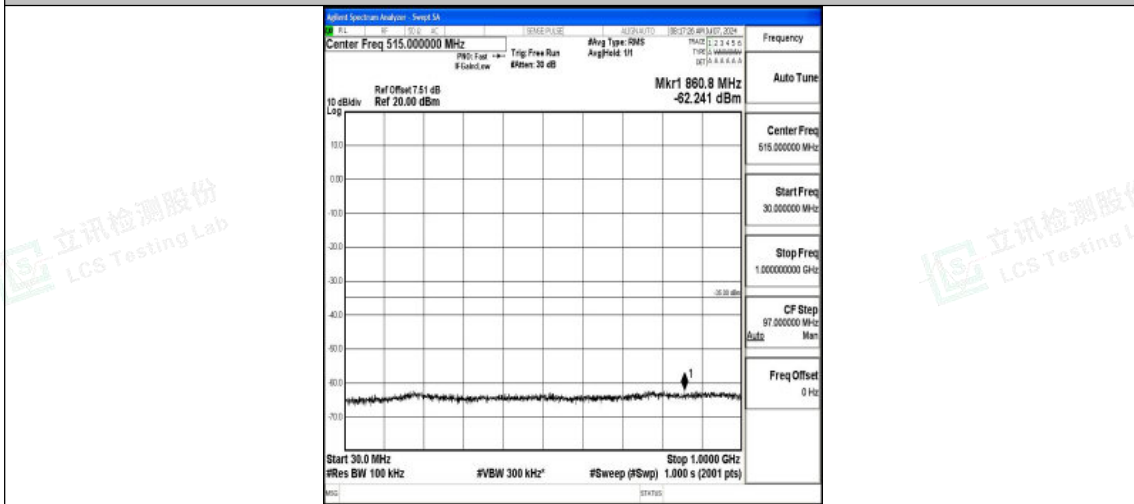

Band7_10MHz_16QAM_21100_1RB#0_0.15~30_0.15~30

Band7_10MHz_16QAM_21100_1RB#0_30~1000_30~1000

Shenzhen LCS Compliance Testing Laboratory Ltd.
Add: 101, 201 Bldg A & 301 Bldg C, Juji Industrial Park Yabianxueziwei, Shajing Street,
Baoan District, Shenzhen, 518000, China
Tel: +(86) 0755-82591330 | E-mail: webmaster@lcs-cert.com | Web: www.lcs-cert.com
Scan code to check authenticity