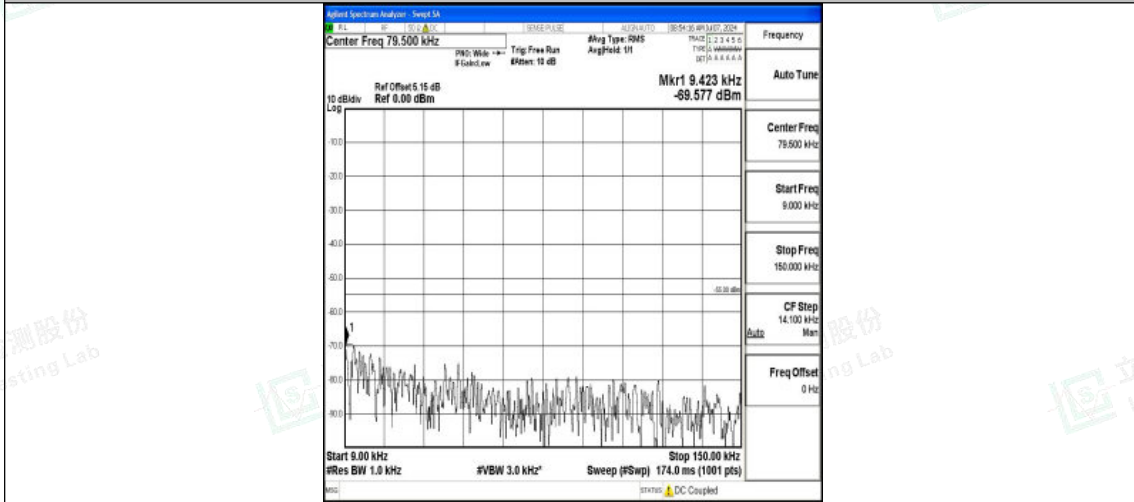

Band7_20MHz_16QAM_20850_1RB#0_20000~27000_20000~27000

Band7_20MHz_QPSK_21100_1RB#0_0.009~0.15_0.009~0.15