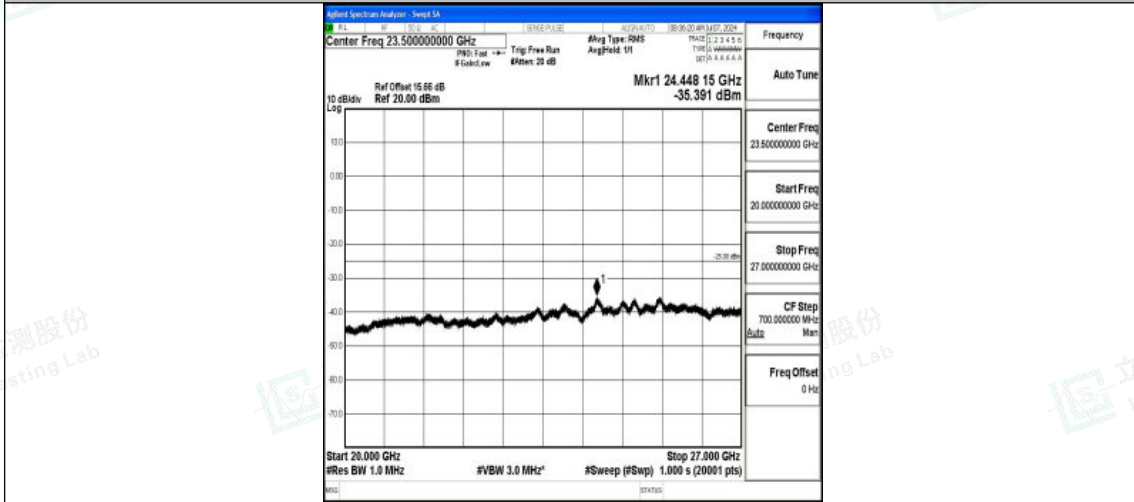

Band7_15MHz_16QAM_21100_1RB#0_1000~20000_1000~20000

Band7_15MHz_16QAM_21100_1RB#0_20000~27000_20000~27000