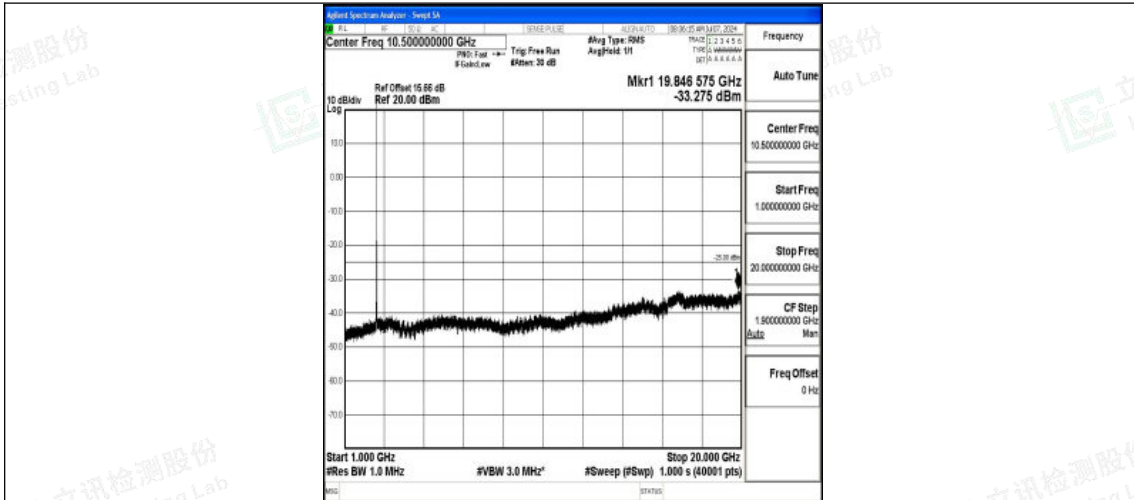

Band7_15MHz_16QAM_21100_1RB#0_0.009~0.15_0.009~0.15

Band7_15MHz_16QAM_21100_1RB#0_0.15~30_0.15~30

Band7_15MHz_16QAM_21100_1RB#0_30~1000_30~1000

Shenzhen LCS Compliance Testing Laboratory Ltd.
Add: 101, 201 Bldg A & 301 Bldg C, Juji Industrial Park Yabianxueziwei, Shajing Street,
Baoan District, Shenzhen, 518000, China
Tel: +(86) 0755-82591330 | E-mail: webmaster@lcs-cert.com | Web: www.lcs-cert.com
Scan code to check authenticity