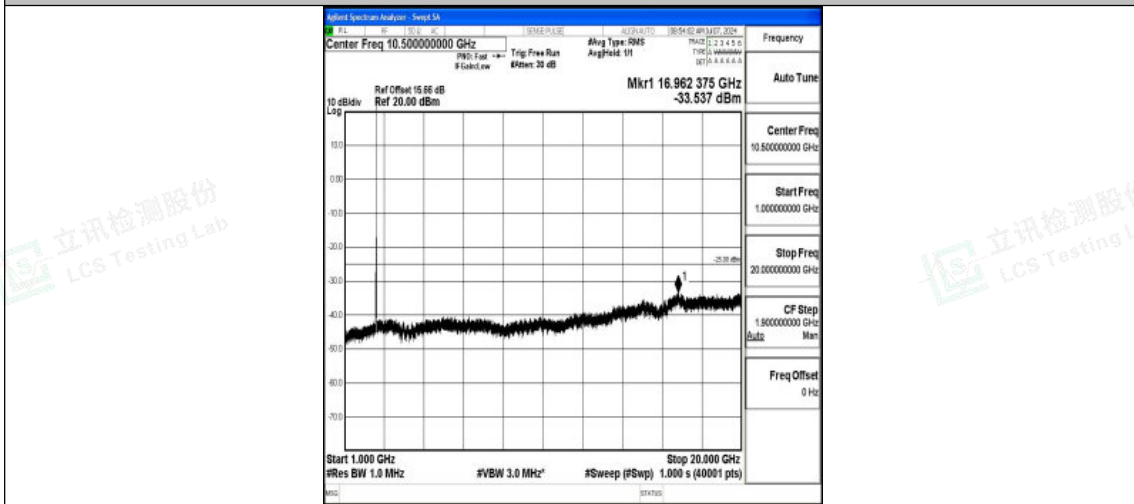

Band7_20MHz_16QAM_20850_1RB#0_30~1000_30~1000

Band7_20MHz_16QAM_20850_1RB#0_1000~20000_1000~20000

Shenzhen LCS Compliance Testing Laboratory Ltd.
Add: 101, 201 Bldg A & 301 Bldg C, Juji Industrial Park Yabianxueziwei, Shajing Street,
Baoan District, Shenzhen, 518000, China
Tel: +(86) 0755-82591330 | E-mail: webmaster@lcs-cert.com | Web: www.lcs-cert.com
Scan code to check authenticity