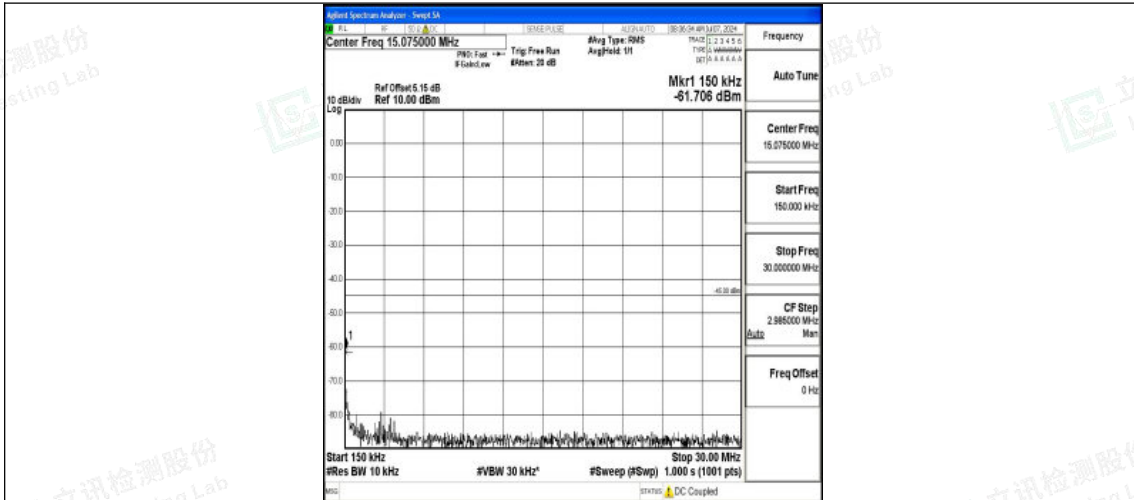

Band7_15MHz_16QAM_21100_1RB#0_1000~20000_1000~20000

Band7_15MHz_16QAM_21100_1RB#0_20000~27000_20000~27000

Band7_15MHz_QPSK_21375_1RB#0_0.009~0.15_0.009~0.15

Shenzhen LCS Compliance Testing Laboratory Ltd.
 Add: 101, 201 Bldg A & 301 Bldg C, Juji Industrial Park Yabianxueziwei, Shajing Street,
 Baoan District, Shenzhen, 518000, China
 Tel: +(86) 0755-82591330 | E-mail: webmaster@lcs-cert.com | Web: www.lcs-cert.com
 Scan code to check authenticity