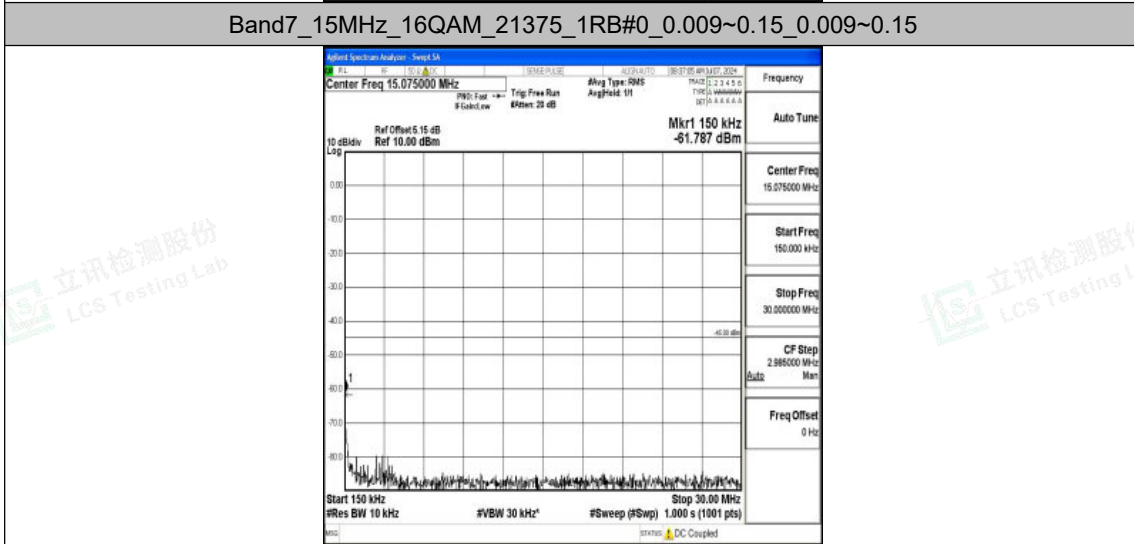

Band7_15MHz_QPSK_21375_1RB#0_0.15~30_0.15~30

Band7_15MHz_QPSK_21375_1RB#0_30~1000_30~1000

Band7_15MHz_QPSK_21375_1RB#0_1000~20000_1000~20000

Shenzhen LCS Compliance Testing Laboratory Ltd.
 Add: 101, 201 Bldg A & 301 Bldg C, Juji Industrial Park Yabianxueziwei, Shajing Street,
 Baoan District, Shenzhen, 518000, China
 Tel: +(86) 0755-82591330 | E-mail: webmaster@lcs-cert.com | Web: www.lcs-cert.com
 Scan code to check authenticity