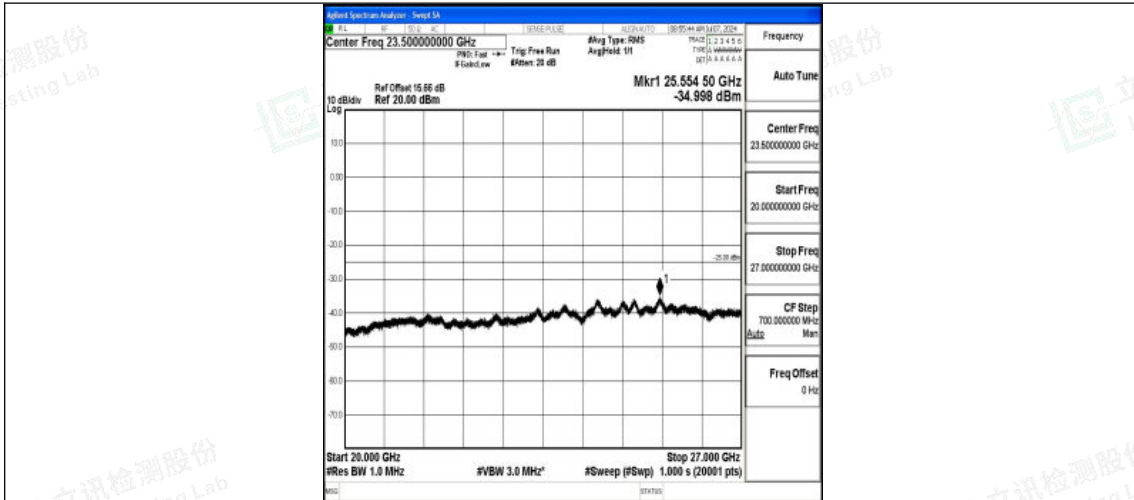

Band7_20MHz_QPSK_21350_1RB#0_0.15~30_0.15~30

Band7_20MHz_QPSK_21350_1RB#0_30~1000_30~1000

Band7_20MHz_QPSK_21350_1RB#0_1000~20000_1000~20000

Shenzhen LCS Compliance Testing Laboratory Ltd.
 Add: 101, 201 Bldg A & 301 Bldg C, Juji Industrial Park Yabianxueziwei, Shajing Street,
 Baoan District, Shenzhen, 518000, China
 Tel: +(86) 0755-82591330 | E-mail: webmaster@lcs-cert.com | Web: www.lcs-cert.com
 Scan code to check authenticity