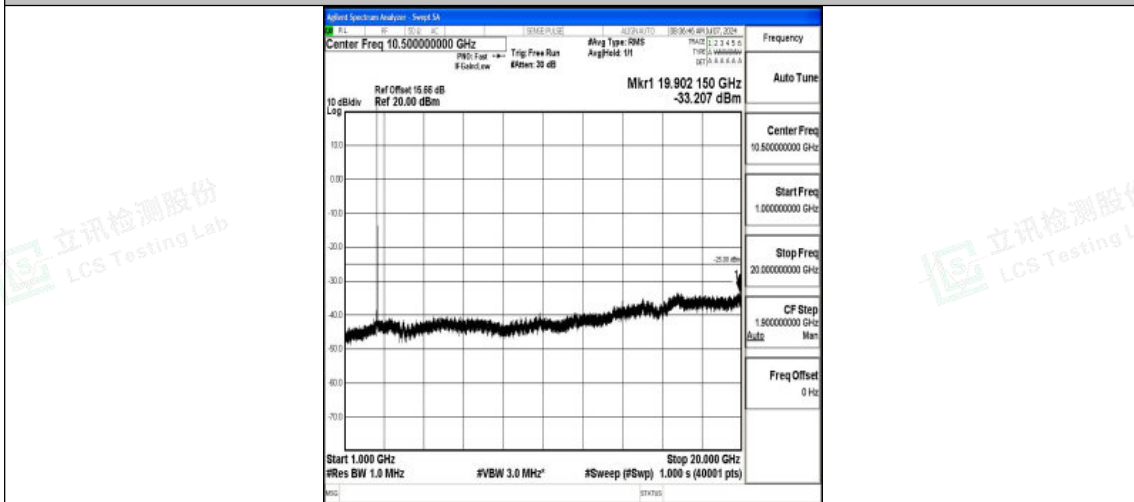

Band7_15MHz_QPSK_21375_1RB#0_30~1000_30~1000

Band7_15MHz_QPSK_21375_1RB#0_1000~20000_1000~20000

Shenzhen LCS Compliance Testing Laboratory Ltd.
Add: 101, 201 Bldg A & 301 Bldg C, Juji Industrial Park Yabianxueziwei, Shajing Street,
Baoan District, Shenzhen, 518000, China
Tel: +(86) 0755-82591330 | E-mail: webmaster@lcs-cert.com | Web: www.lcs-cert.com
Scan code to check authenticity