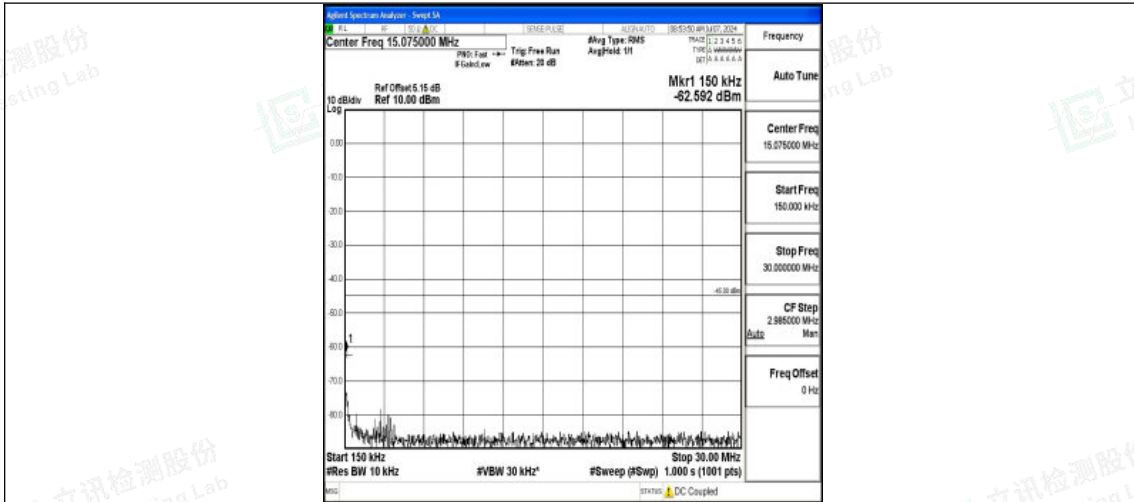

Band7_20MHz_QPSK_20850_1RB#0_1000~20000_1000~20000

Band7_20MHz_QPSK_20850_1RB#0_20000~27000_20000~27000

Band7_20MHz_16QAM_20850_1RB#0_0.009~0.15_0.009~0.15

Shenzhen LCS Compliance Testing Laboratory Ltd.
 Add: 101, 201 Bldg A & 301 Bldg C, Juji Industrial Park Yabianxueziwei, Shajing Street,
 Baoan District, Shenzhen, 518000, China
 Tel: +(86) 0755-82591330 | E-mail: webmaster@lcs-cert.com | Web: www.lcs-cert.com
 Scan code to check authenticity