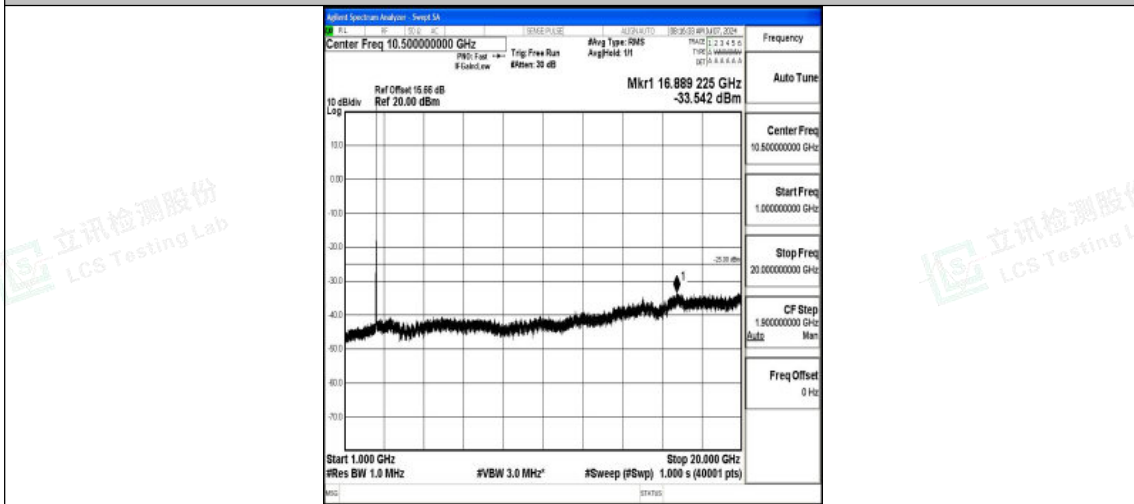

Band7_10MHz_16QAM_20800_1RB#0_30~1000_30~1000

Band7_10MHz_16QAM_20800_1RB#0_1000~20000_1000~20000

Shenzhen LCS Compliance Testing Laboratory Ltd.
Add: 101, 201 Bldg A & 301 Bldg C, Juji Industrial Park Yabianxueziwei, Shajing Street,
Baoan District, Shenzhen, 518000, China
Tel: +(86) 0755-82591330 | E-mail: webmaster@lcs-cert.com | Web: www.lcs-cert.com
Scan code to check authenticity