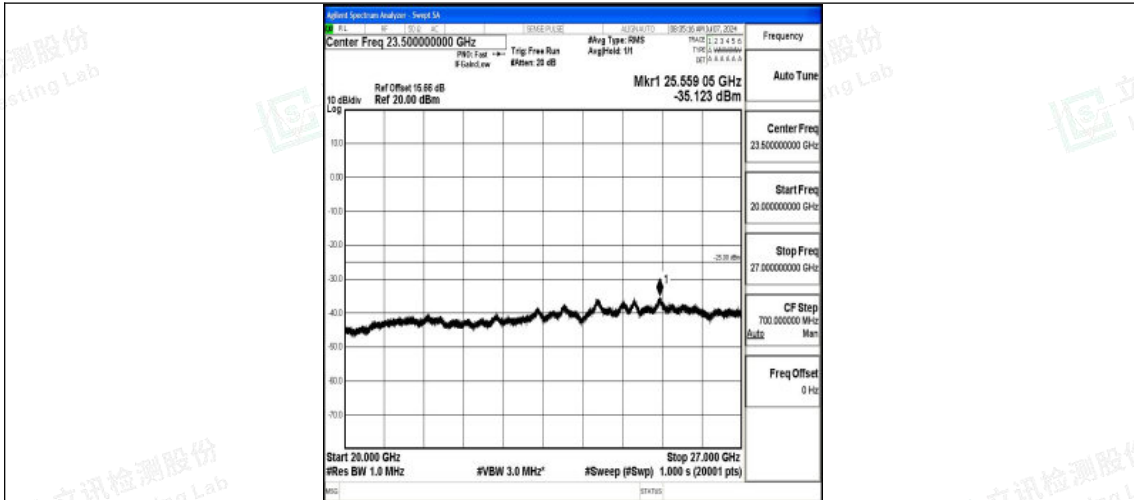

Band7_15MHz_16QAM_20825_1RB#0_0.15~30_0.15~30

Band7_15MHz_16QAM_20825_1RB#0_30~1000_30~1000

Band7_15MHz_16QAM_20825_1RB#0_1000~20000_1000~20000

Shenzhen LCS Compliance Testing Laboratory Ltd.
 Add: 101, 201 Bldg A & 301 Bldg C, Juji Industrial Park Yabianxueziwei, Shajing Street,
 Baoan District, Shenzhen, 518000, China
 Tel: +(86) 0755-82591330 | E-mail: webmaster@lcs-cert.com | Web: www.lcs-cert.com
 Scan code to check authenticity