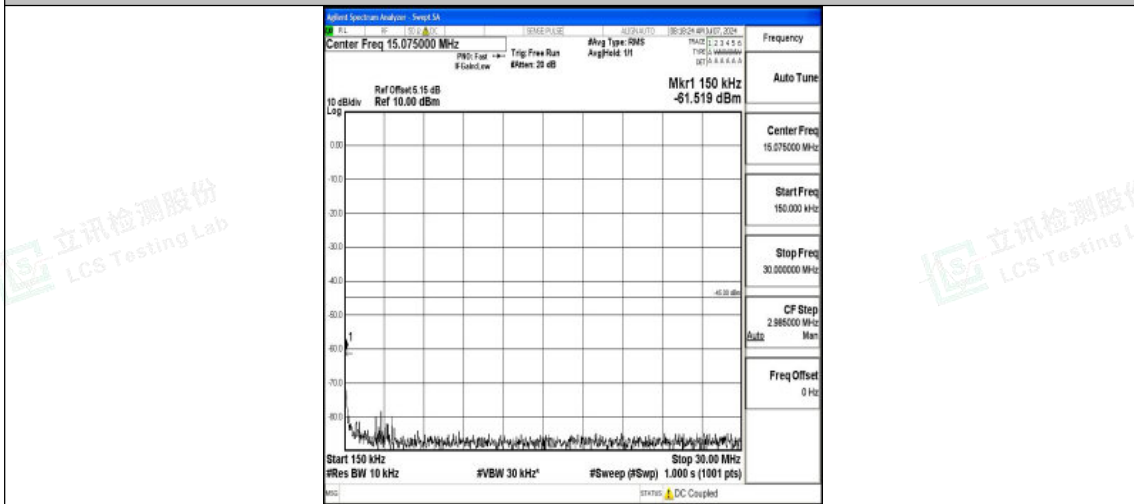

Band7_10MHz_16QAM_21400_1RB#0_0.009~0.15_0.009~0.15

Band7_10MHz_16QAM_21400_1RB#0_0.15~30_0.15~30

Shenzhen LCS Compliance Testing Laboratory Ltd.
Add: 101, 201 Bldg A & 301 Bldg C, Juji Industrial Park Yabianxueziwei, Shajing Street,
Baoan District, Shenzhen, 518000, China
Tel: +(86) 0755-82591330 | E-mail: webmaster@lcs-cert.com | Web: www.lcs-cert.com
Scan code to check authenticity