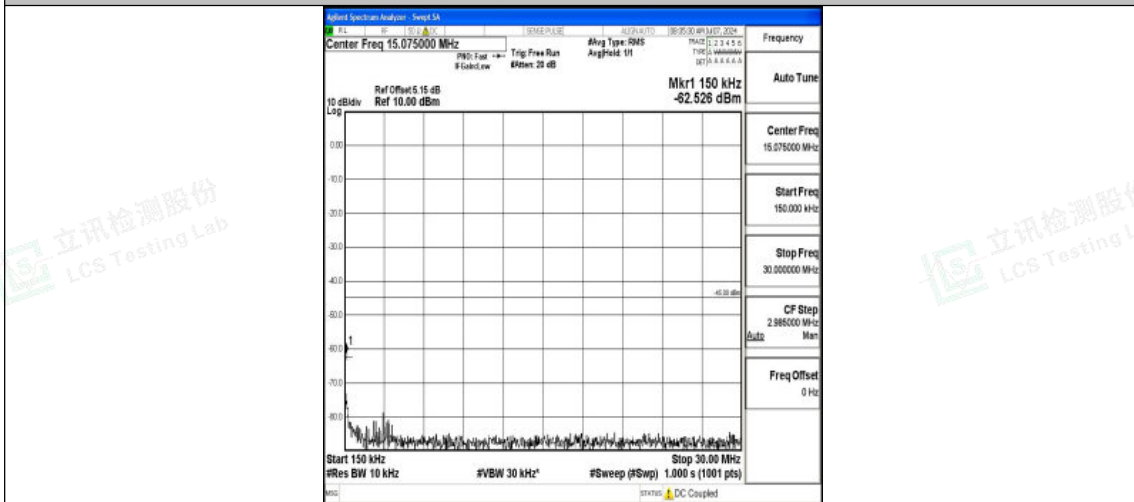

Band7_15MHz_QPSK_21100_1RB#0_0.009~0.15_0.009~0.15

Band7_15MHz_QPSK_21100_1RB#0_0.15~30_0.15~30

Shenzhen LCS Compliance Testing Laboratory Ltd.
Add: 101, 201 Bldg A & 301 Bldg C, Juji Industrial Park Yabianxueziwei, Shajing Street,
Baoan District, Shenzhen, 518000, China
Tel: +(86) 0755-82591330 | E-mail: webmaster@lcs-cert.com | Web: www.lcs-cert.com
Scan code to check authenticity