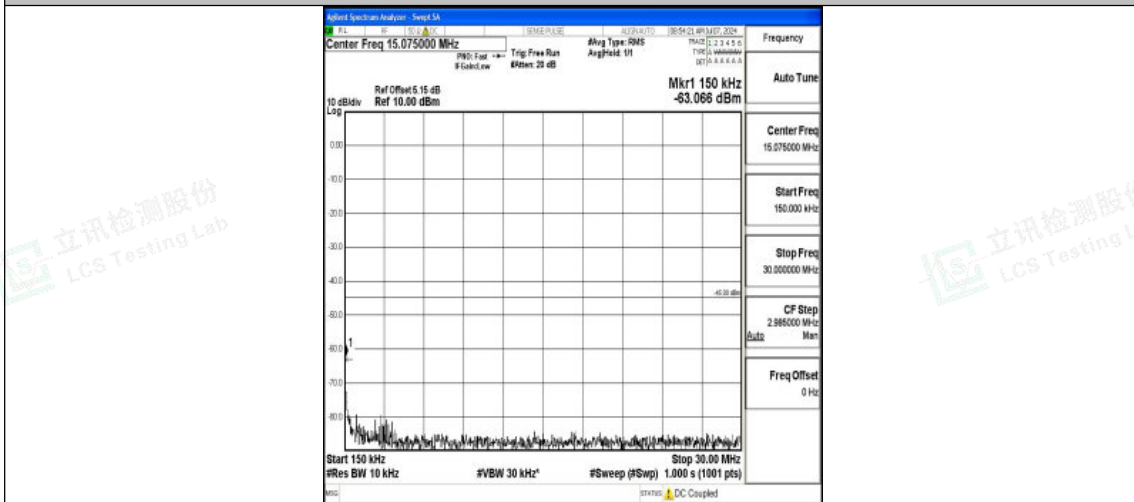

Band7_20MHz_QPSK_21100_1RB#0_0.009~0.15_0.009~0.15

Band7_20MHz_QPSK_21100_1RB#0_0.15~30_0.15~30

Shenzhen LCS Compliance Testing Laboratory Ltd.
Add: 101, 201 Bldg A & 301 Bldg C, Juji Industrial Park Yabianxueziwei, Shajing Street,
Baoan District, Shenzhen, 518000, China
Tel: +(86) 0755-82591330 | E-mail: webmaster@lcs-cert.com | Web: www.lcs-cert.com
Scan code to check authenticity