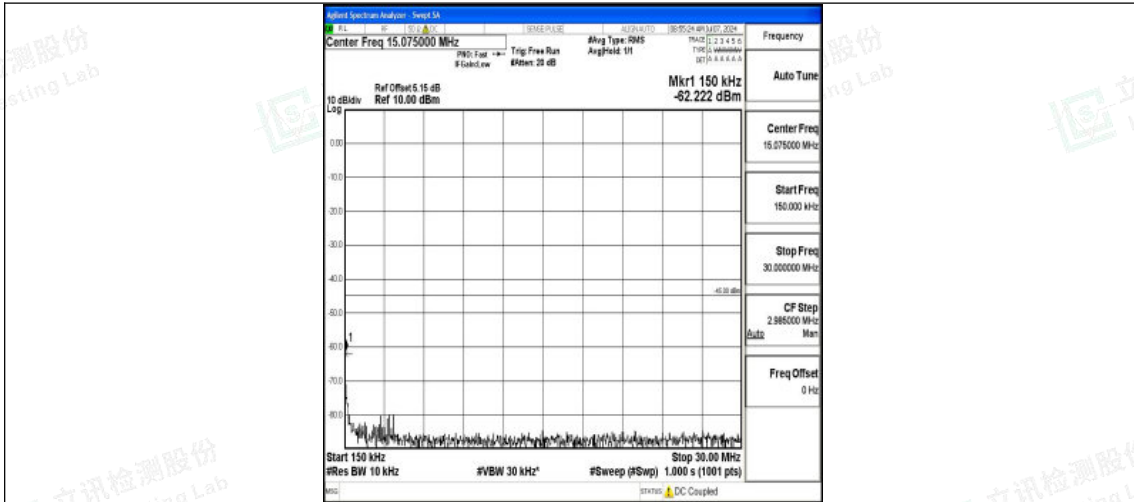

Band7_20MHz_16QAM_21100_1RB#0_1000~20000_1000~20000

Band7_20MHz_16QAM_21100_1RB#0_20000~27000_20000~27000

Band7_20MHz_QPSK_21350_1RB#0_0.009~0.15_0.009~0.15

Shenzhen LCS Compliance Testing Laboratory Ltd.
Add: 101, 201 Bldg A & 301 Bldg C, Juji Industrial Park Yabianxueziwei, Shajing Street,
Baoan District, Shenzhen, 518000, China
Tel: +(86) 0755-82591330 | E-mail: webmaster@lcs-cert.com | Web: www.lcs-cert.com
Scan code to check authenticity