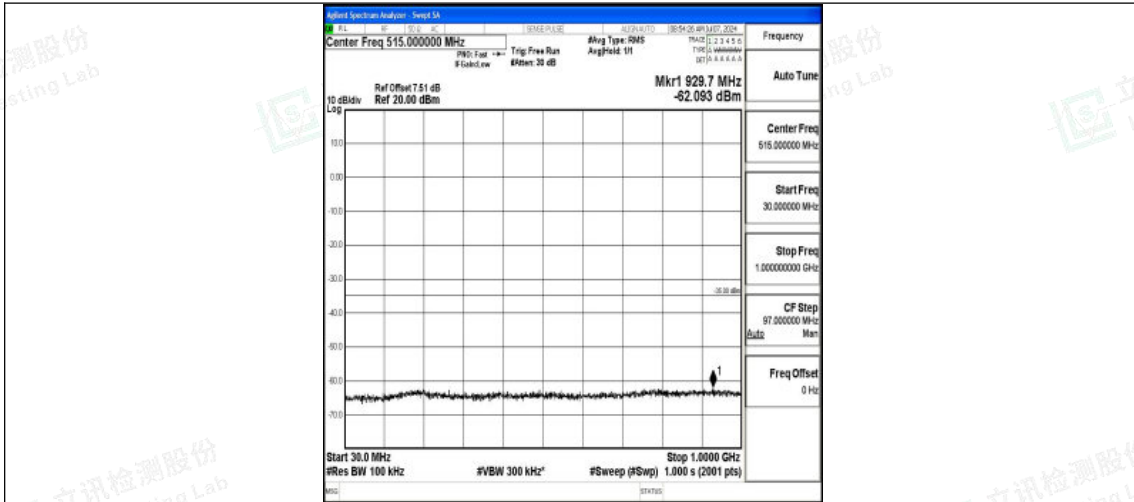

Band7_20MHz_16QAM_20850_1RB#0_20000~27000_20000~27000

Band7_20MHz_QPSK_21100_1RB#0_0.009~0.15_0.009~0.15

Band7_20MHz_QPSK_21100_1RB#0_0.15~30_0.15~30

Shenzhen LCS Compliance Testing Laboratory Ltd.
Add: 101, 201 Bldg A & 301 Bldg C, Juji Industrial Park Yabianxueziwei, Shajing Street,
Baoan District, Shenzhen, 518000, China
Tel: +(86) 0755-82591330 | E-mail: webmaster@lcs-cert.com | Web: www.lcs-cert.com
Scan code to check authenticity