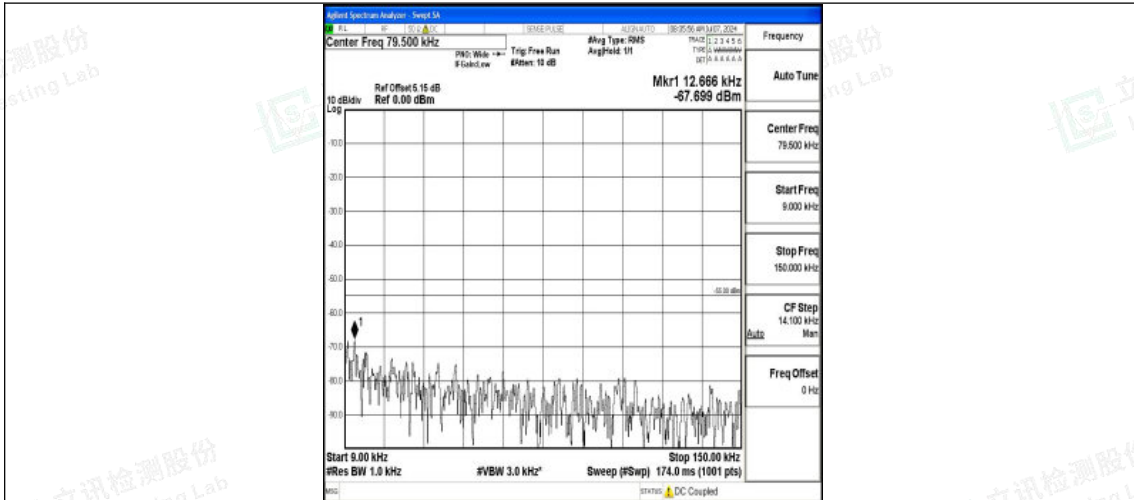

Band7_15MHz_16QAM_21100_1RB#0_0.009~0.15_0.009~0.15