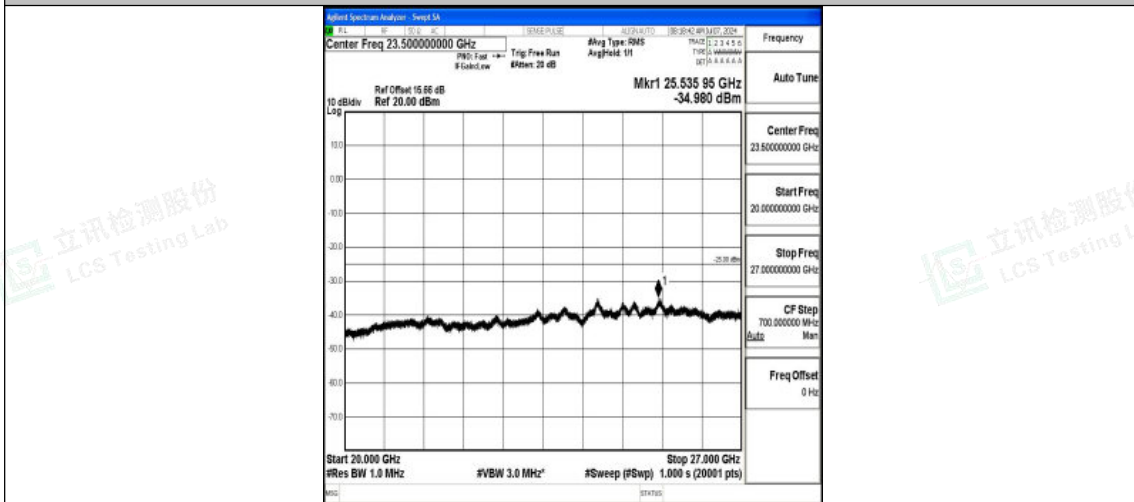

Band7_10MHz_16QAM_21400_1RB#0_1000~20000_1000~20000

Band7_10MHz_16QAM_21400_1RB#0_20000~27000_20000~27000

Shenzhen LCS Compliance Testing Laboratory Ltd.
Add: 101, 201 Bldg A & 301 Bldg C, Juji Industrial Park Yabianxueziwei, Shajing Street,
Baoan District, Shenzhen, 518000, China
Tel: +(86) 0755-82591330 | E-mail: webmaster@lcs-cert.com | Web: www.lcs-cert.com
Scan code to check authenticity