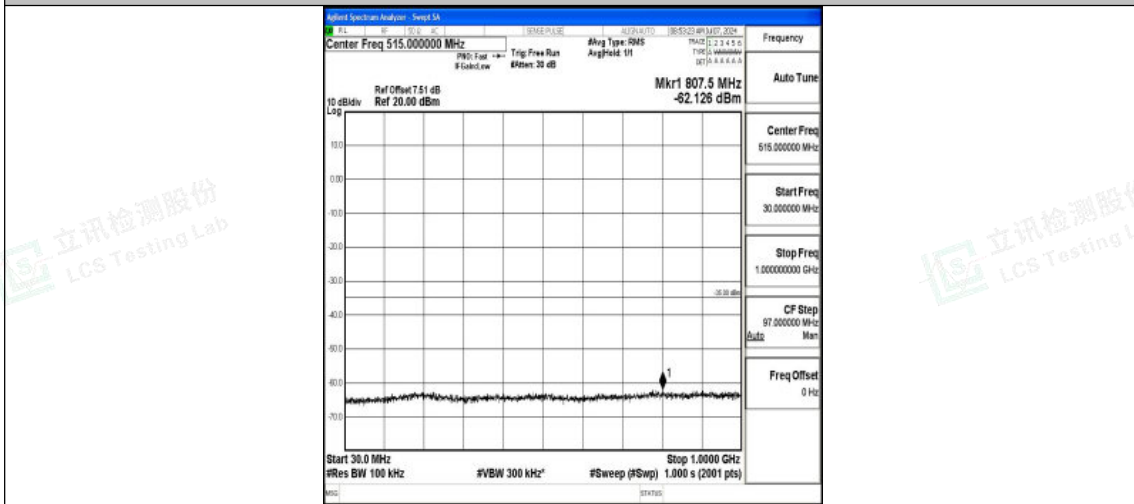

Band7_20MHz_QPSK_20850_1RB#0_0.15~30_0.15~30

Band7_20MHz_QPSK_20850_1RB#0_30~1000_30~1000

Shenzhen LCS Compliance Testing Laboratory Ltd.
Add: 101, 201 Bldg A & 301 Bldg C, Juji Industrial Park Yabianxueziwei, Shajing Street,
Baoan District, Shenzhen, 518000, China
Tel: +(86) 0755-82591330 | E-mail: webmaster@lcs-cert.com | Web: www.lcs-cert.com
Scan code to check authenticity