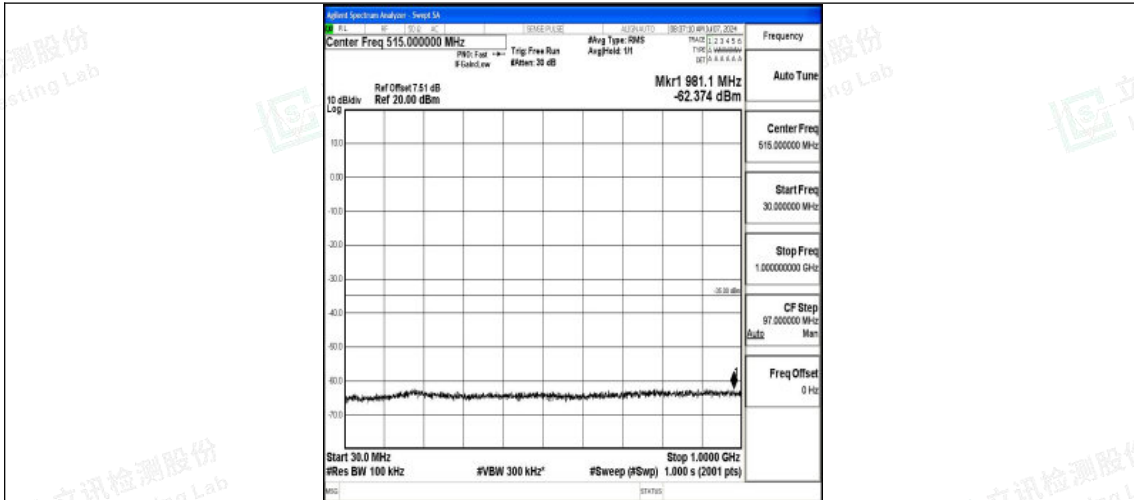

Band7_15MHz_16QAM_21375_1RB#0_30~1000_30~1000