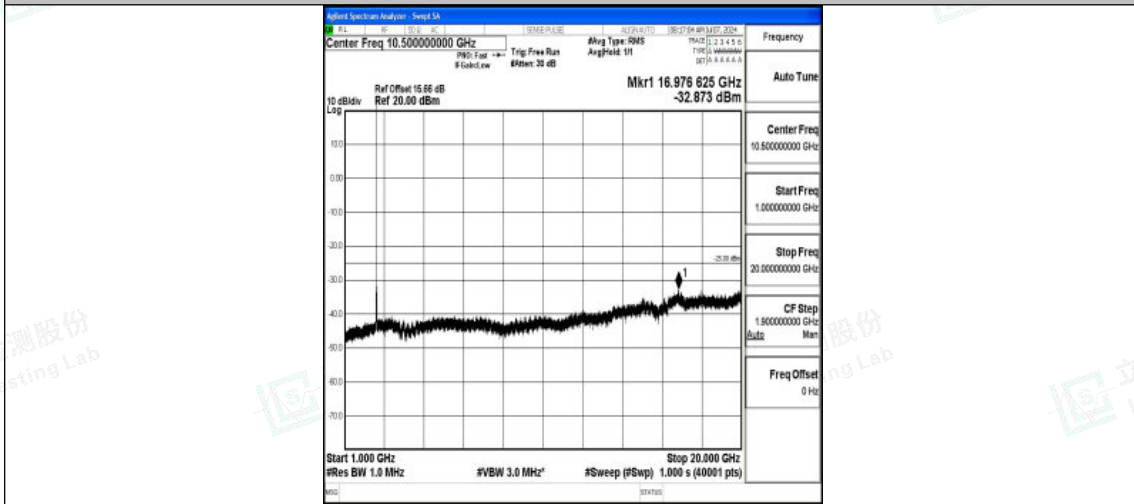

Band7_10MHz_QPSK_21100_1RB#0_30~1000_30~1000

Band7_10MHz_QPSK_21100_1RB#0_1000~20000_1000~20000