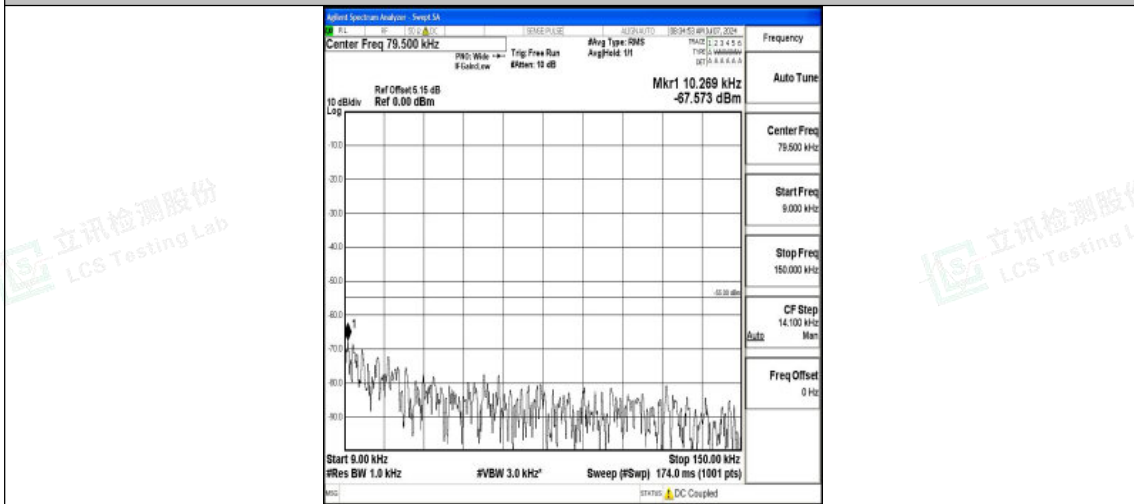

Band7_15MHz_QPSK_20825_1RB#0_20000~27000_20000~27000

Band7_15MHz_16QAM_20825_1RB#0_0.009~0.15_0.009~0.15

Shenzhen LCS Compliance Testing Laboratory Ltd.
Add: 101, 201 Bldg A & 301 Bldg C, Juji Industrial Park Yabianxueziwei, Shajing Street,
Baoan District, Shenzhen, 518000, China
Tel: +(86) 0755-82591330 | E-mail: webmaster@lcs-cert.com | Web: www.lcs-cert.com
Scan code to check authenticity