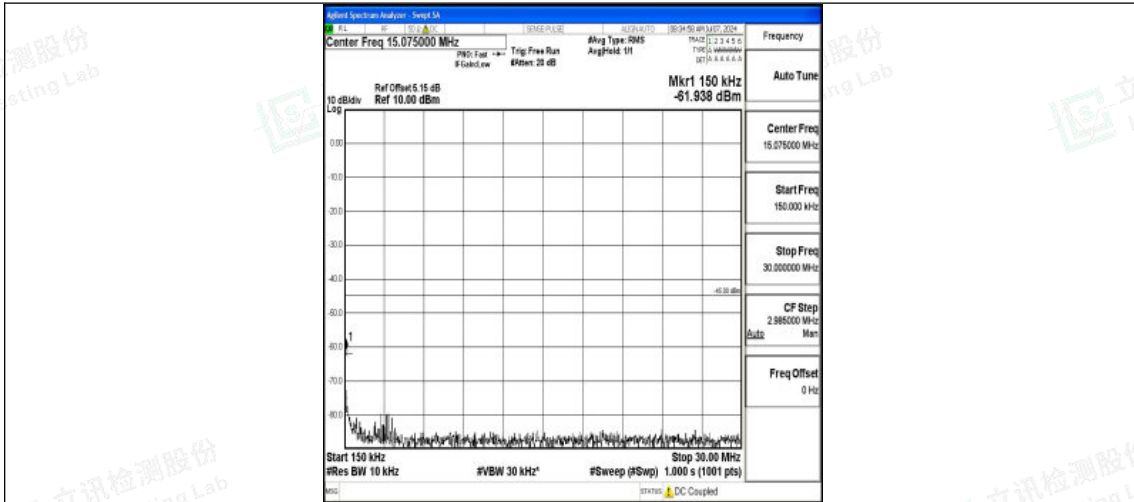

Band7_15MHz_QPSK_20825_1RB#0_1000~2000_1000~20000

Band7_15MHz_QPSK_20825_1RB#0_20000~27000_20000~27000

Band7_15MHz_16QAM_20825_1RB#0_0.009~0.15_0.009~0.15

Shenzhen LCS Compliance Testing Laboratory Ltd.
Add: 101, 201 Bldg A & 301 Bldg C, Juji Industrial Park Yabianxueziwei, Shajing Street,
Baoan District, Shenzhen, 518000, China
Tel: +(86) 0755-82591330 | E-mail: webmaster@lcs-cert.com | Web: www.lcs-cert.com
Scan code to check authenticity