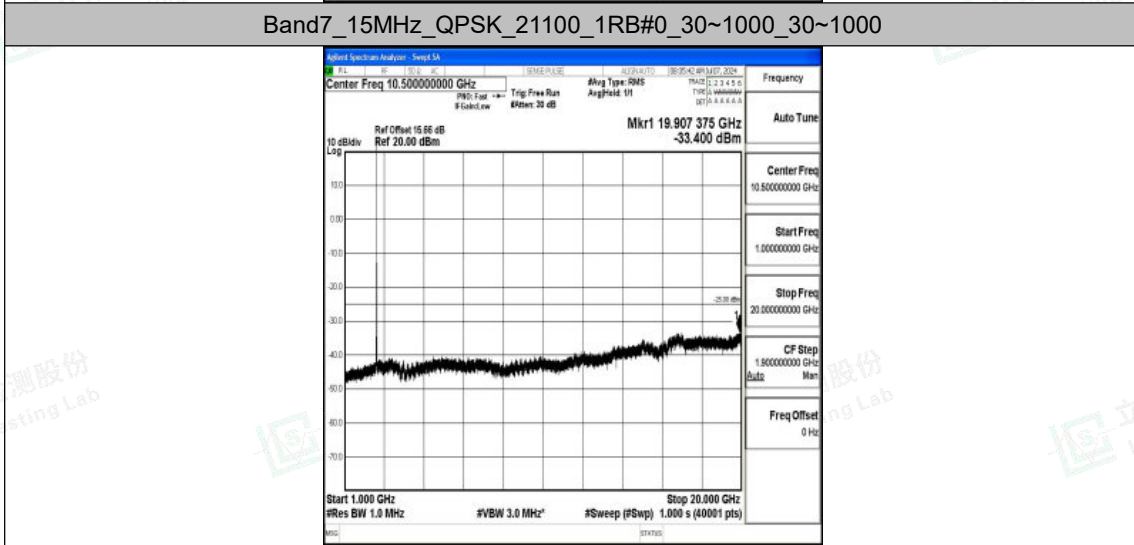

Band7_15MHz_16QAM_20825_1RB#0_20000~27000_20000~27000

Band7_15MHz_QPSK_21100_1RB#0_0.009~0.15_0.009~0.15

Band7_15MHz_QPSK_21100_1RB#0_0.15~30_0.15~30

Shenzhen LCS Compliance Testing Laboratory Ltd.
Add: 101, 201 Bldg A & 301 Bldg C, Juji Industrial Park Yabianxueziwei, Shajing Street,
Baoan District, Shenzhen, 518000, China
Tel: +(86) 0755-82591330 | E-mail: webmaster@lcs-cert.com | Web: www.lcs-cert.com
Scan code to check authenticity