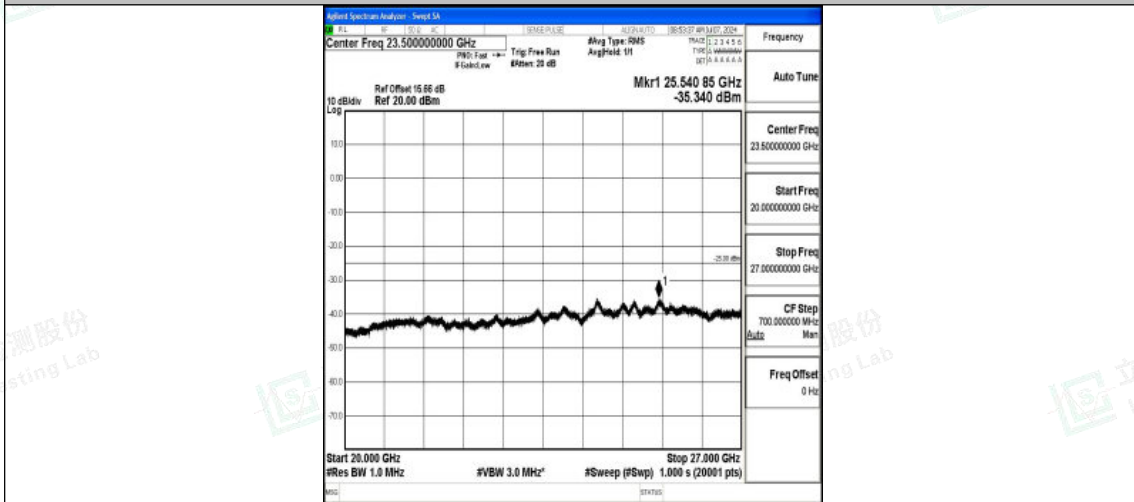

Band7_20MHz_QPSK_20850_1RB#0_1000~20000_1000~20000

Band7_20MHz_QPSK_20850_1RB#0_20000~27000_20000~27000