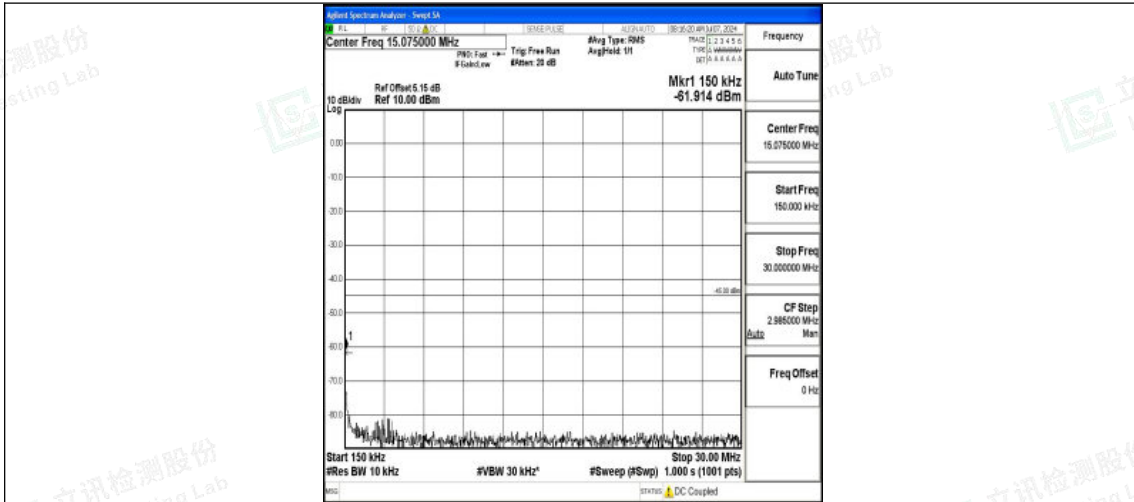

Band7_10MHz_QPSK_20800_1RB#0_1000~2000_1000~20000

Band7_10MHz_QPSK_20800_1RB#0_20000~27000_20000~27000

Band7_10MHz_16QAM_20800_1RB#0_0.009~0.15_0.009~0.15

Shenzhen LCS Compliance Testing Laboratory Ltd.
Add: 101, 201 Bldg A & 301 Bldg C, Juji Industrial Park Yabianxueziwei, Shajing Street,
Baoan District, Shenzhen, 518000, China
Tel: +(86) 0755-82591330 | E-mail: webmaster@lcs-cert.com | Web: www.lcs-cert.com
Scan code to check authenticity