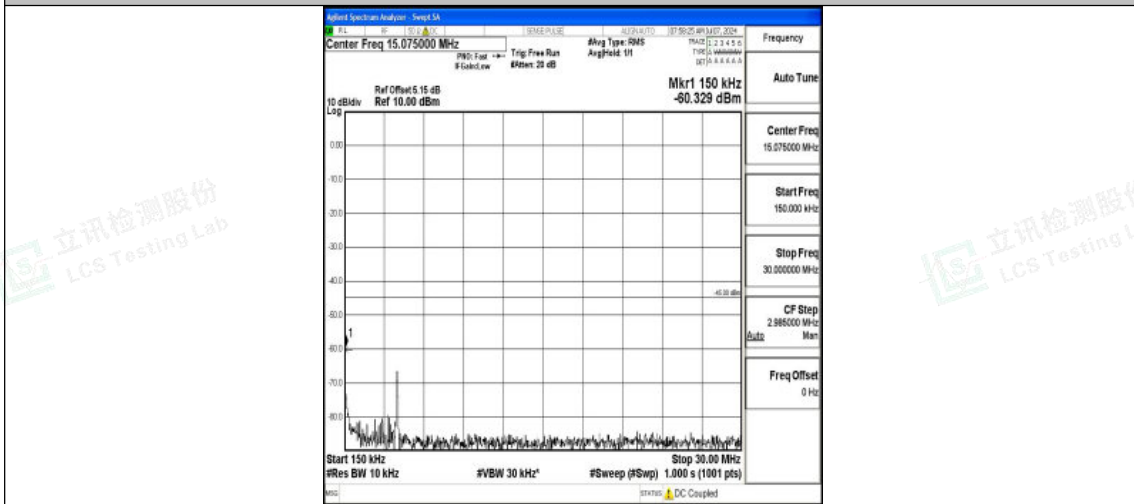

Band7_5MHz_QPSK_21425_1RB#0_0.15~30_0.15~30

Band7_5MHz_QPSK_21425_1RB#0_30~1000_30~1000

Band7_5MHz_QPSK_21425_1RB#0_1000~20000_1000~20000

Shenzhen LCS Compliance Testing Laboratory Ltd.
 Add: 101, 201 Bldg A & 301 Bldg C, Juji Industrial Park Yabianxueziwei, Shajing Street,
 Baoan District, Shenzhen, 518000, China
 Tel: +(86) 0755-82591330 | E-mail: webmaster@lcs-cert.com | Web: www.lcs-cert.com
 Scan code to check authenticity

Band7_5MHz_QPSK_21425_1RB#0_20000~27000_20000~27000

Band7_5MHz_16QAM_21425_1RB#0_0.009~0.15_0.009~0.15

Band7_5MHz_16QAM_21425_1RB#0_0.15~30_0.15~30

Shenzhen LCS Compliance Testing Laboratory Ltd.
 Add: 101, 201 Bldg A & 301 Bldg C, Juji Industrial Park Yabianxueziwei, Shajing Street,
 Baoan District, Shenzhen, 518000, China
 Tel: +(86) 0755-82591330 | E-mail: webmaster@lcs-cert.com | Web: www.lcs-cert.com
 Scan code to check authenticity