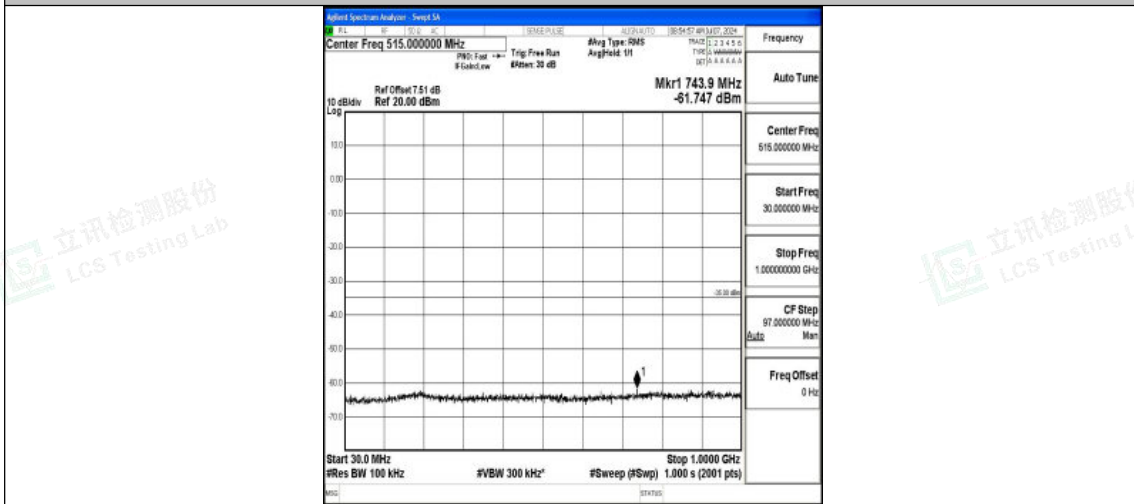

Band7_20MHz_16QAM_21100_1RB#0_0.15~30_0.15~30

Band7_20MHz_16QAM_21100_1RB#0_30~1000_30~1000

Shenzhen LCS Compliance Testing Laboratory Ltd.
Add: 101, 201 Bldg A & 301 Bldg C, Juji Industrial Park Yabianxueziwei, Shajing Street,
Baoan District, Shenzhen, 518000, China
Tel: +(86) 0755-82591330 | E-mail: webmaster@lcs-cert.com | Web: www.lcs-cert.com
Scan code to check authenticity