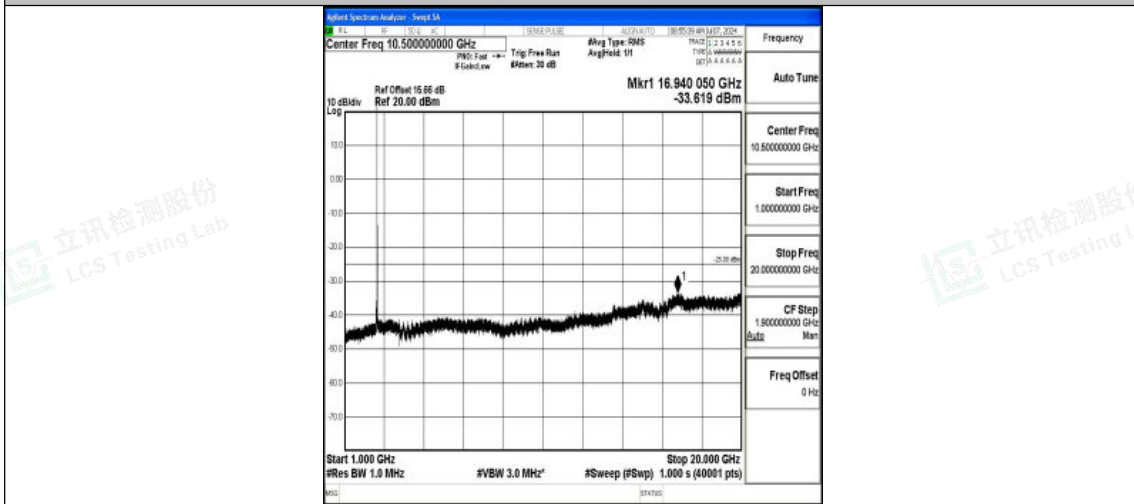

Band7_20MHz_QPSK_21350_1RB#0_30~1000_30~1000

Band7_20MHz_QPSK_21350_1RB#0_1000~20000_1000~20000

Shenzhen LCS Compliance Testing Laboratory Ltd.
Add: 101, 201 Bldg A & 301 Bldg C, Juji Industrial Park Yabianxueziwei, Shajing Street,
Baoan District, Shenzhen, 518000, China
Tel: +(86) 0755-82591330 | E-mail: webmaster@lcs-cert.com | Web: www.lcs-cert.com
Scan code to check authenticity