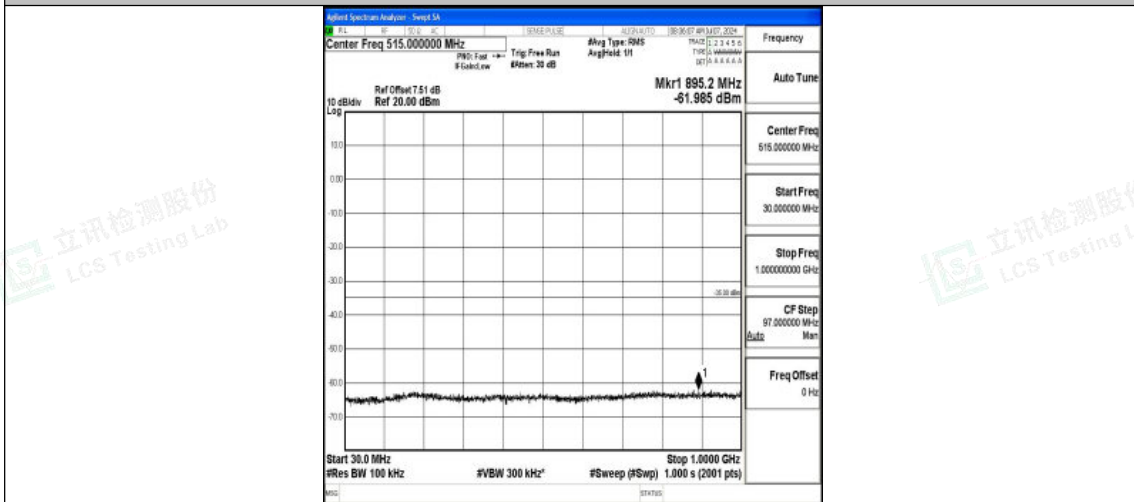

Band7_15MHz_16QAM_21100_1RB#0_0.15~30_0.15~30

Band7_15MHz_16QAM_21100_1RB#0_30~1000_30~1000

Shenzhen LCS Compliance Testing Laboratory Ltd.
Add: 101, 201 Bldg A & 301 Bldg C, Juji Industrial Park Yabianxueziwei, Shajing Street,
Baoan District, Shenzhen, 518000, China
Tel: +(86) 0755-82591330 | E-mail: webmaster@lcs-cert.com | Web: www.lcs-cert.com
Scan code to check authenticity