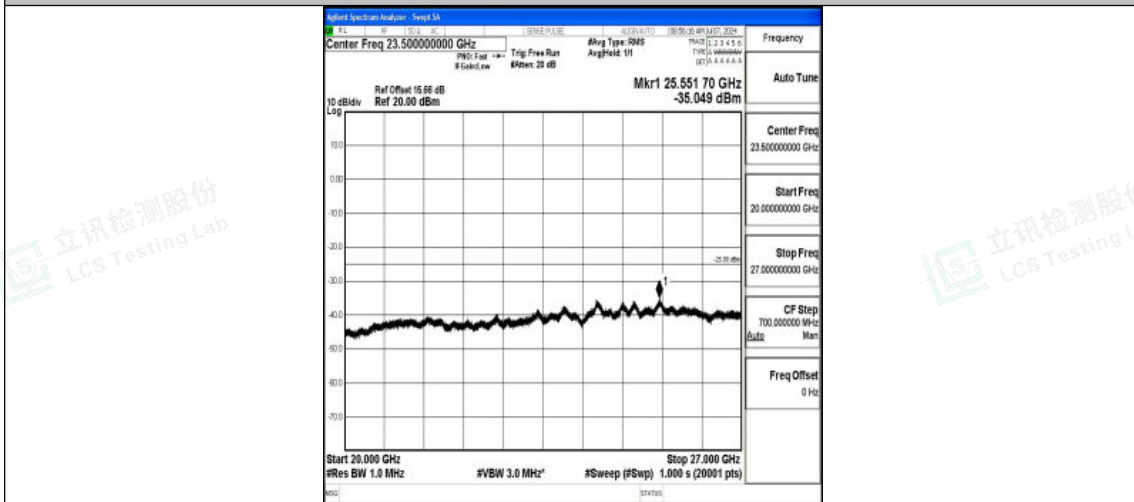

Band7_20MHz_16QAM_21350_1RB#0_1000~20000_1000~20000

Band7_20MHz_16QAM_21350_1RB#0_20000~27000_20000~27000

Shenzhen LCS Compliance Testing Laboratory Ltd.
Add: 101, 201 Bldg A & 301 Bldg C, Juji Industrial Park Yabianxueziwei, Shajing Street,
Baoan District, Shenzhen, 518000, China
Tel: +(86) 0755-82591330 | E-mail: webmaster@lcs-cert.com | Web: www.lcs-cert.com
Scan code to check authenticity