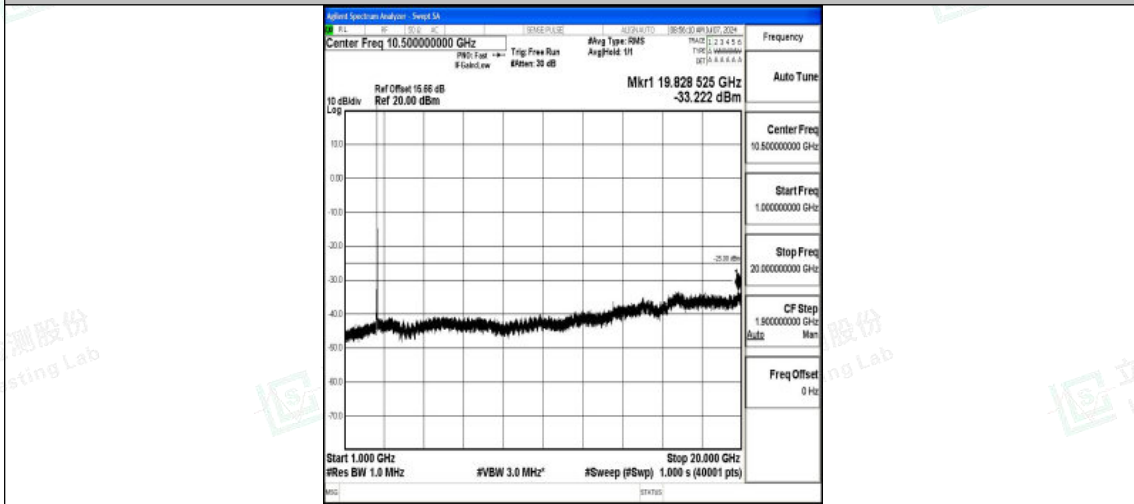

Band7_20MHz_16QAM_21350_1RB#0_30~1000_30~1000

Band7_20MHz_16QAM_21350_1RB#0_1000~20000_1000~20000