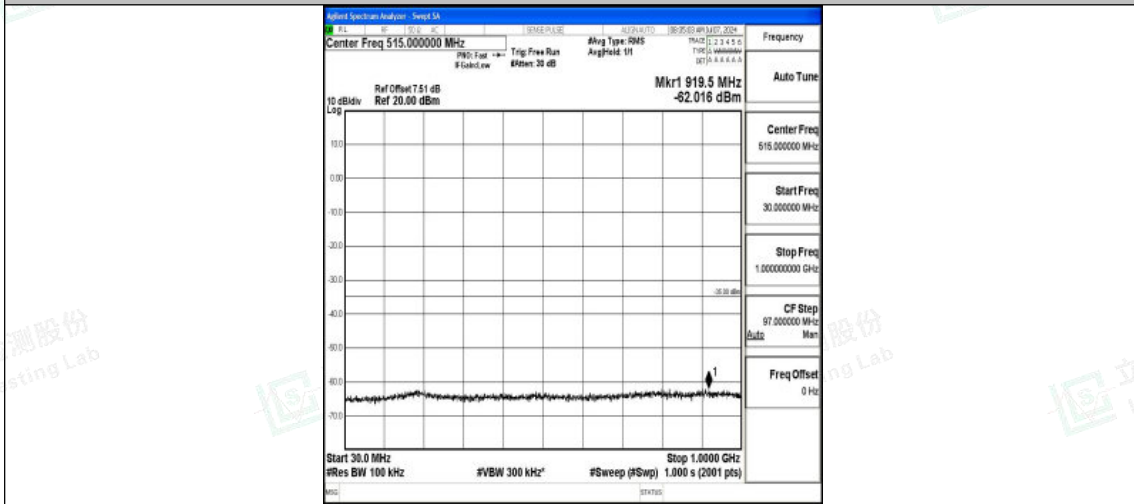

Band7_15MHz_16QAM_20825_1RB#0_0.15~30_0.15~30

Band7_15MHz_16QAM_20825_1RB#0_30~1000_30~1000