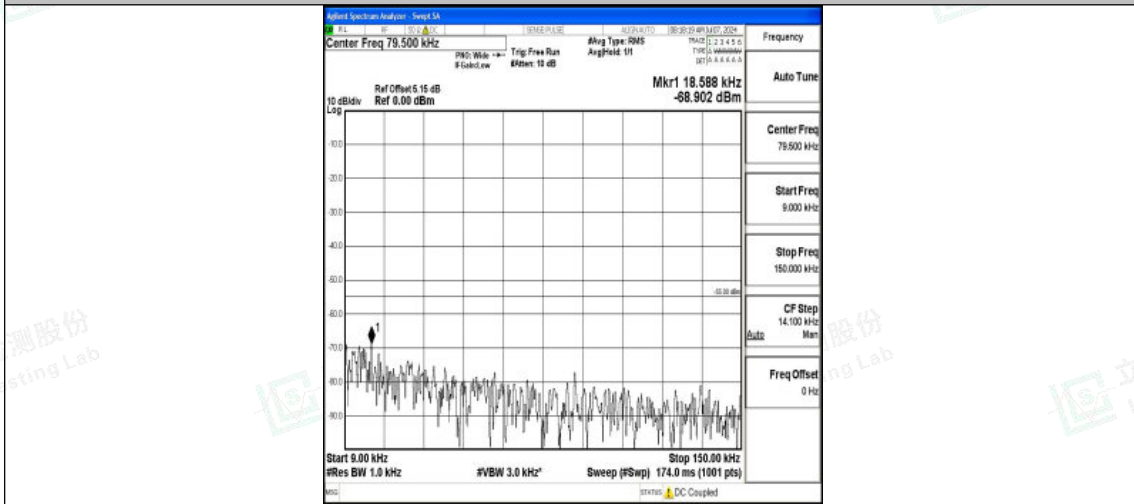

Band7_10MHz_QPSK_21400_1RB#0_20000~27000_20000~27000

Band7_10MHz_16QAM_21400_1RB#0_0.009~0.15_0.009~0.15