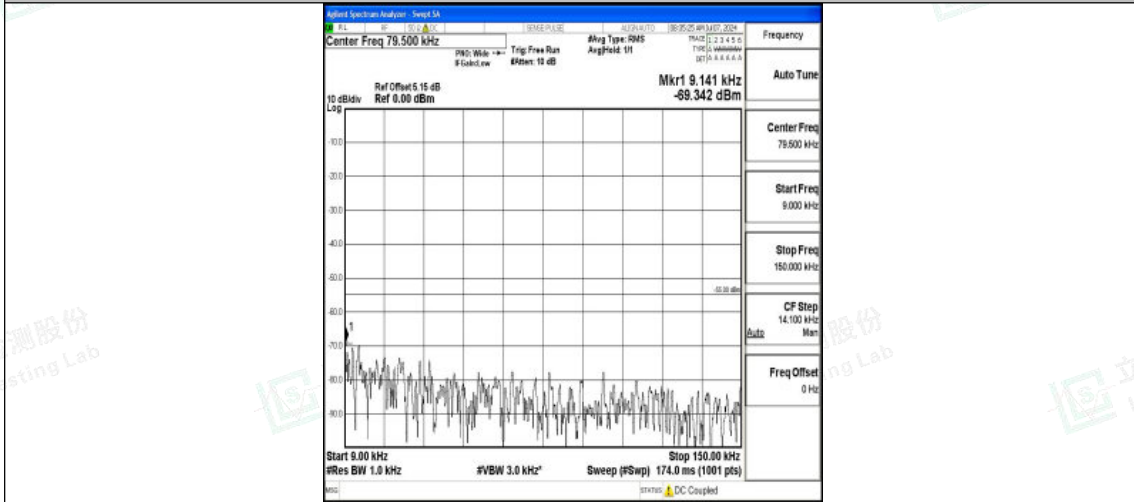

Band7_15MHz_16QAM_20825_1RB#0_20000~27000_20000~27000

Band7_15MHz_QPSK_21100_1RB#0_0.009~0.15_0.009~0.15