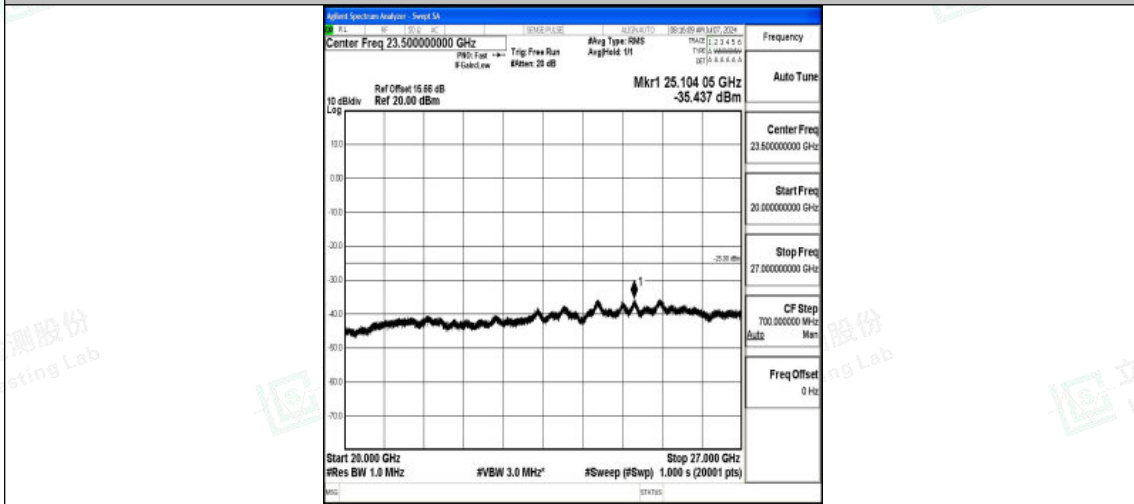

Band7_10MHz_QPSK_20800_1RB#0_1000~2000_1000~20000

Band7_10MHz_QPSK_20800_1RB#0_20000~27000_20000~27000