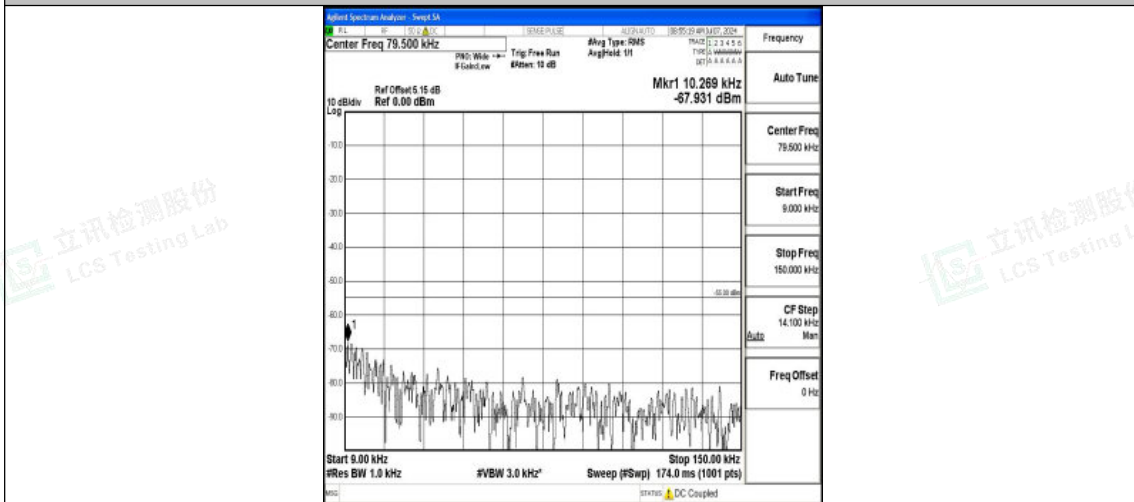

Band7_20MHz_16QAM_21100_1RB#0_20000~27000_20000~27000

Band7_20MHz_QPSK_21350_1RB#0_0.009~0.15_0.009~0.15

Shenzhen LCS Compliance Testing Laboratory Ltd.
Add: 101, 201 Bldg A & 301 Bldg C, Juji Industrial Park Yabianxueziwei, Shajing Street,
Baoan District, Shenzhen, 518000, China
Tel: +(86) 0755-82591330 | E-mail: webmaster@lcs-cert.com | Web: www.lcs-cert.com
Scan code to check authenticity