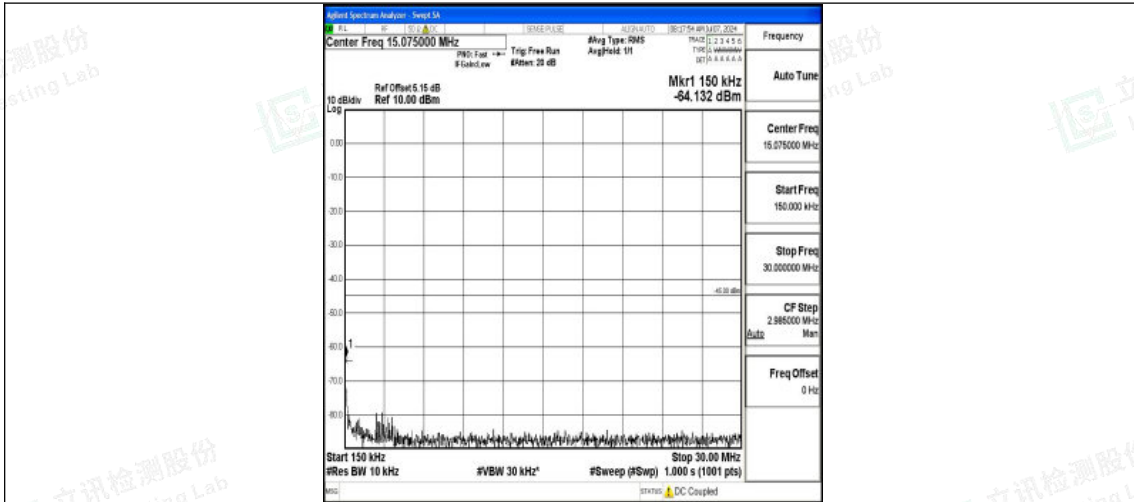

Band7_10MHz_16QAM_21100_1RB#0_1000~20000_1000~20000

Band7_10MHz_16QAM_21100_1RB#0_20000~27000_20000~27000

Band7_10MHz_QPSK_21400_1RB#0_0.009~0.15_0.009~0.15

Shenzhen LCS Compliance Testing Laboratory Ltd.
Add: 101, 201 Bldg A & 301 Bldg C, Juji Industrial Park Yabianxueziwei, Shajing Street,
Baoan District, Shenzhen, 518000, China
Tel: +(86) 0755-82591330 | E-mail: webmaster@lcs-cert.com | Web: www.lcs-cert.com
Scan code to check authenticity