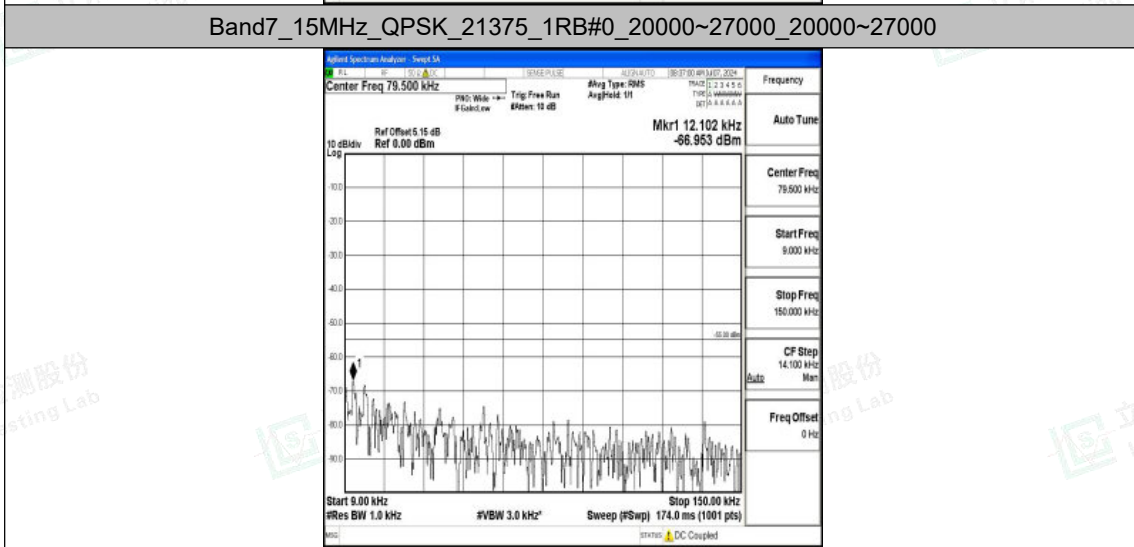

Band7_15MHz_QPSK_21375_1RB#0_0.15~30_0.15~30

Band7_15MHz_QPSK_21375_1RB#0_30~1000_30~1000

Band7_15MHz_QPSK_21375_1RB#0_1000~20000_1000~20000

Shenzhen LCS Compliance Testing Laboratory Ltd.
 Add: 101, 201 Bldg A & 301 Bldg C, Juji Industrial Park Yabianxueziwei, Shajing Street,
 Baoan District, Shenzhen, 518000, China
 Tel: +(86) 0755-82591330 | E-mail: webmaster@lcs-cert.com | Web: www.lcs-cert.com
 Scan code to check authenticity