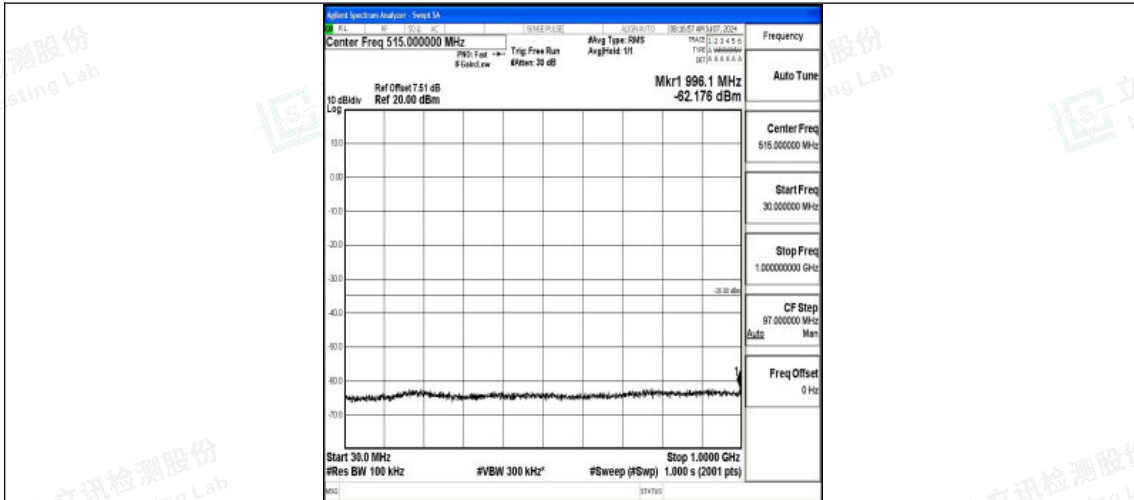

Band7_10MHz_QPSK_21100_1RB#0_30~1000_30~1000