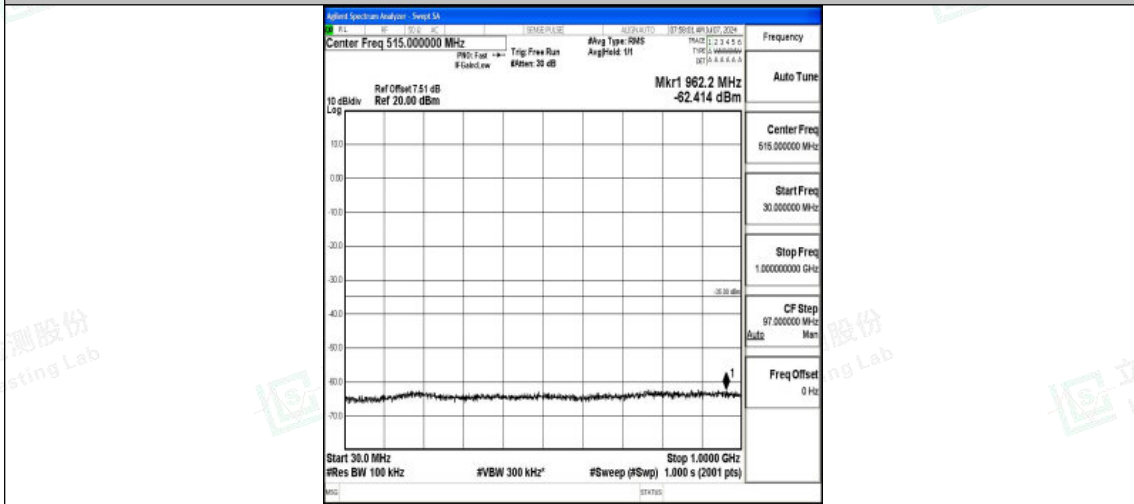

Band7_5MHz_QPSK_21425_1RB#0_0.15~30_0.15~30

Band7_5MHz_QPSK_21425_1RB#0_30~1000_30~1000

Band7_5MHz_QPSK_21425_1RB#0_1000~20000_1000~20000

Shenzhen LCS Compliance Testing Laboratory Ltd.
 Add: 101, 201 Bldg A & 301 Bldg C, Juji Industrial Park Yabianxueziwei, Shajing Street,
 Baoan District, Shenzhen, 518000, China
 Tel: +(86) 0755-82591330 | E-mail: webmaster@lcs-cert.com | Web: www.lcs-cert.com
 Scan code to check authenticity