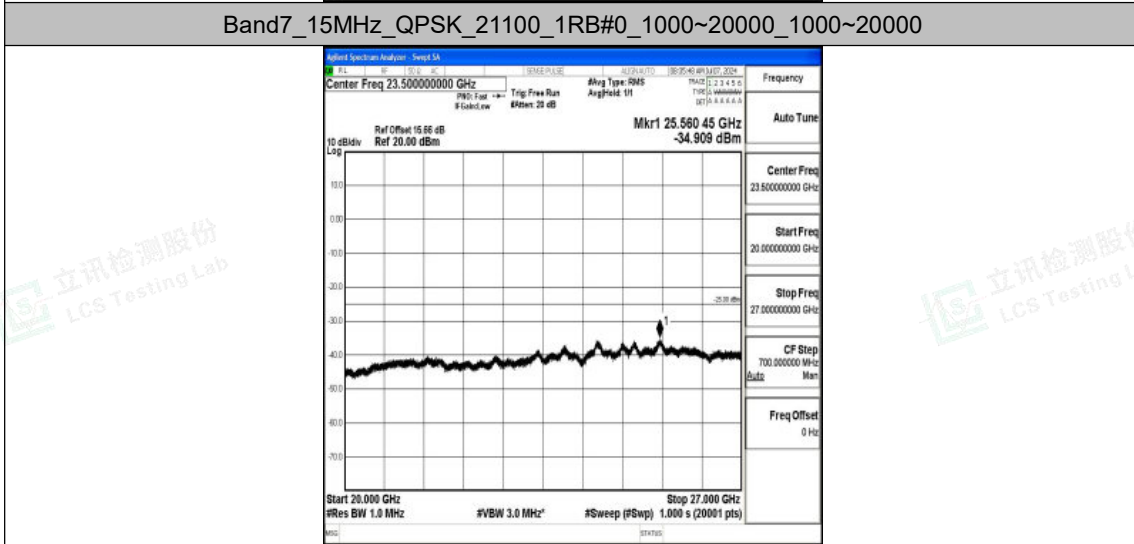

Band7_15MHz_16QAM_20825_1RB#0_20000~27000_20000~27000

Band7_15MHz_QPSK_21100_1RB#0_0.009~0.15_0.009~0.15

Band7_15MHz_QPSK_21100_1RB#0_0.15~30_0.15~30

Shenzhen LCS Compliance Testing Laboratory Ltd.
Add: 101, 201 Bldg A & 301 Bldg C, Juji Industrial Park Yabianxueziwei, Shajing Street,
Baoan District, Shenzhen, 518000, China
Tel: +(86) 0755-82591330 | E-mail: webmaster@lcs-cert.com | Web: www.lcs-cert.com
Scan code to check authenticity