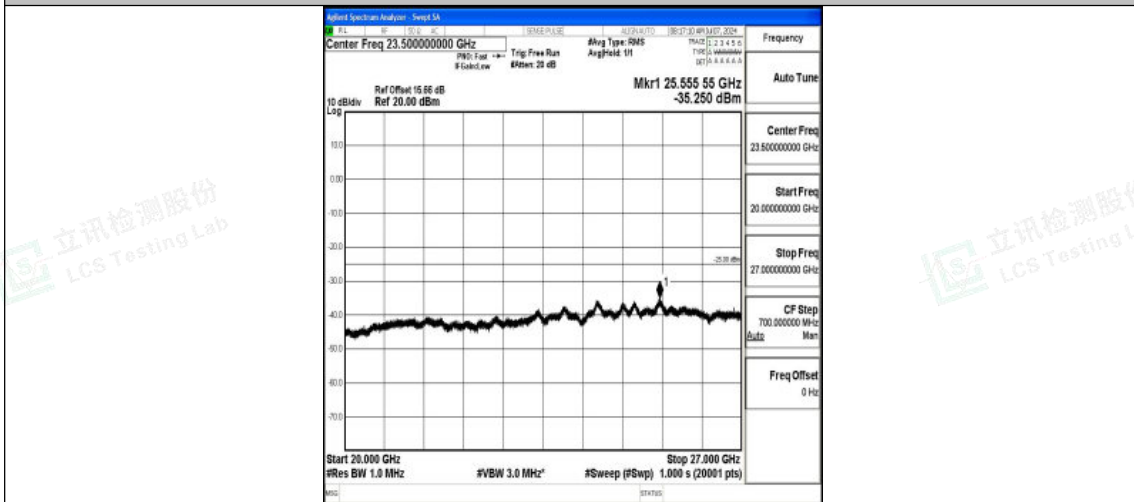

Band7_10MHz_QPSK_21100_1RB#0_1000~20000_1000~20000

Band7_10MHz_QPSK_21100_1RB#0_20000~27000_20000~27000

Shenzhen LCS Compliance Testing Laboratory Ltd.
Add: 101, 201 Bldg A & 301 Bldg C, Juji Industrial Park Yabianxueziwei, Shajing Street,
Baoan District, Shenzhen, 518000, China
Tel: +(86) 0755-82591330 | E-mail: webmaster@lcs-cert.com | Web: www.lcs-cert.com
Scan code to check authenticity