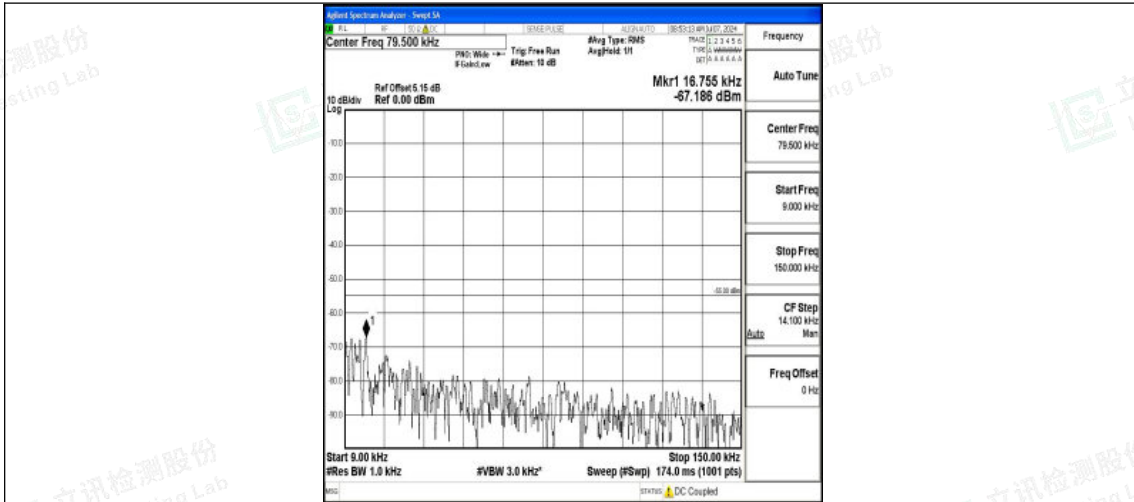

Band7_15MHz_16QAM_21375_1RB#0_30~1000_30~1000

Band7_15MHz_16QAM_21375_1RB#0_1000~20000_1000~20000

Band7_15MHz_16QAM_21375_1RB#0_20000~27000_20000~27000

Shenzhen LCS Compliance Testing Laboratory Ltd.
Add: 101, 201 Bldg A & 301 Bldg C, Juji Industrial Park Yabianxueziwei, Shajing Street,
Baoan District, Shenzhen, 518000, China
Tel: +(86) 0755-82591330 | E-mail: webmaster@lcs-cert.com | Web: www.lcs-cert.com
Scan code to check authenticity