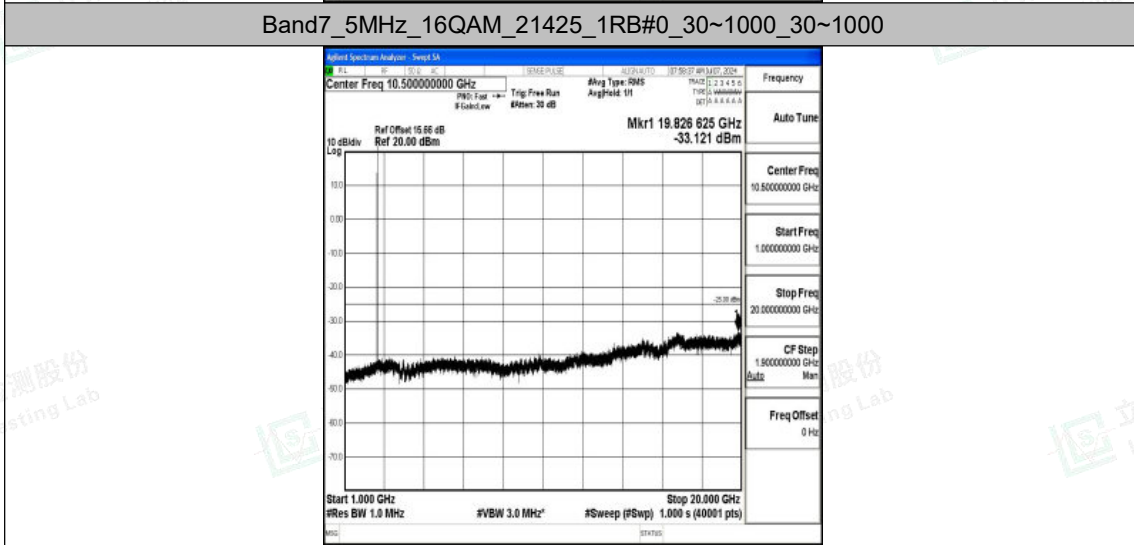

Band7_5MHz_QPSK_21425_1RB#0_20000~27000_20000~27000

Band7_5MHz_16QAM_21425_1RB#0_0.009~0.15_0.009~0.15

Band7_5MHz_16QAM_21425_1RB#0_0.15~30_0.15~30

Shenzhen LCS Compliance Testing Laboratory Ltd.
 Add: 101, 201 Bldg A & 301 Bldg C, Juji Industrial Park Yabianxueziwei, Shajing Street,
 Baoan District, Shenzhen, 518000, China
 Tel: +(86) 0755-82591330 | E-mail: webmaster@lcs-cert.com | Web: www.lcs-cert.com
 Scan code to check authenticity