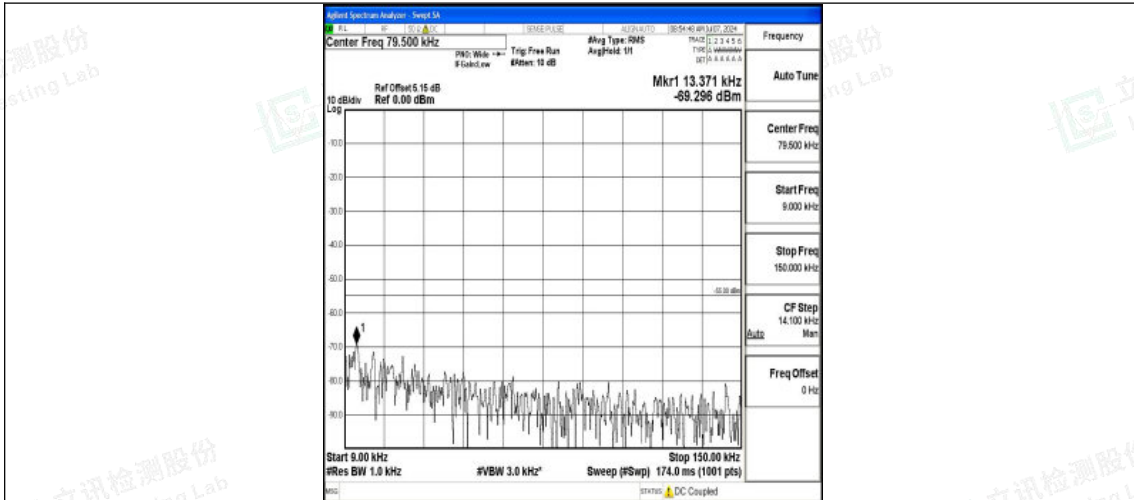

Band7_20MHz_16QAM_21100_1RB#0_0.009~0.15_0.009~0.15