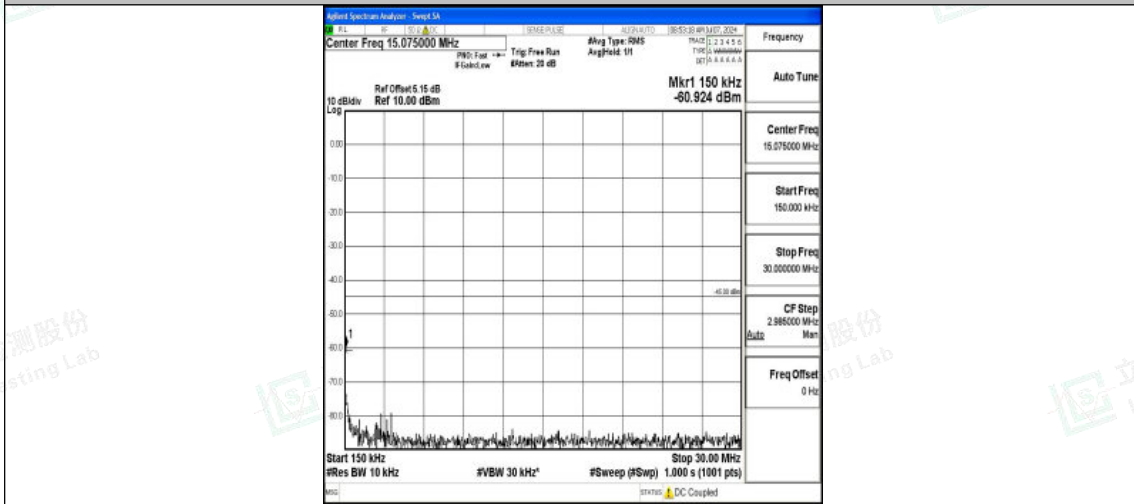

Band7_20MHz_QPSK_20850_1RB#0_0.009~0.15_0.009~0.15

Band7_20MHz_QPSK_20850_1RB#0_0.15~30_0.15~30