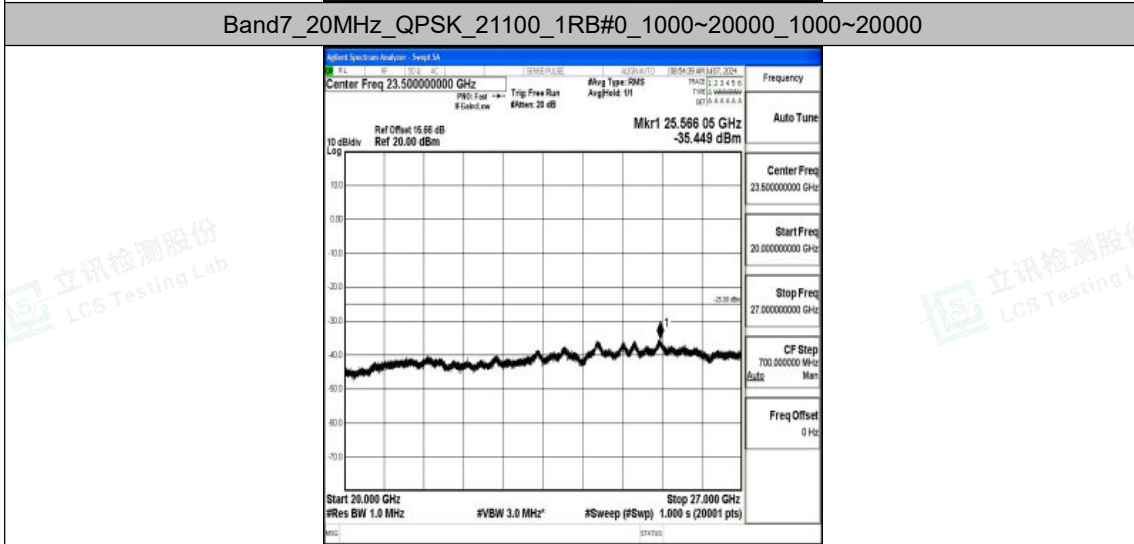

Band7_20MHz_16QAM_20850_1RB#0_20000~27000_20000~27000

Band7_20MHz_QPSK_21100_1RB#0_0.009~0.15_0.009~0.15

Band7_20MHz_QPSK_21100_1RB#0_0.15~30_0.15~30

Shenzhen LCS Compliance Testing Laboratory Ltd.
Add: 101, 201 Bldg A & 301 Bldg C, Juji Industrial Park Yabianxueziwei, Shajing Street,
Baoan District, Shenzhen, 518000, China
Tel: +(86) 0755-82591330 | E-mail: webmaster@lcs-cert.com | Web: www.lcs-cert.com
Scan code to check authenticity