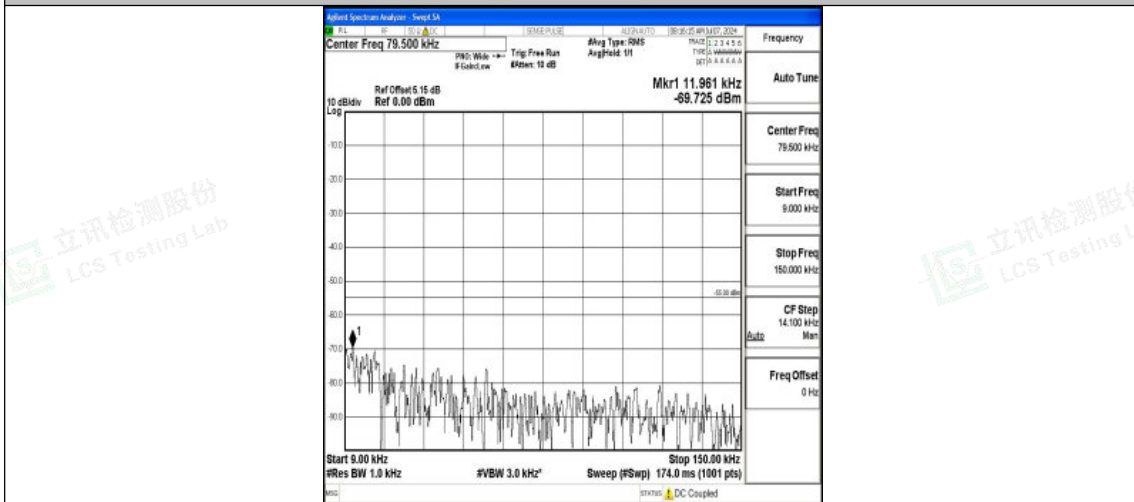

Band7_10MHz_QPSK_20800_1RB#0_0.009~0.15_0.009~0.15

Band7_10MHz_QPSK_20800_1RB#0_0.15~30_0.15~30

Band7_10MHz_QPSK_20800_1RB#0_30~1000_30~1000

Shenzhen LCS Compliance Testing Laboratory Ltd.
Add: 101, 201 Bldg A & 301 Bldg C, Juji Industrial Park Yabianxueziwei, Shajing Street,
Baoan District, Shenzhen, 518000, China
Tel: +(86) 0755-82591330 | E-mail: webmaster@lcs-cert.com | Web: www.lcs-cert.com
Scan code to check authenticity

Band7_10MHz_QPSK_20800_1RB#0_1000~2000_1000~20000

Band7_10MHz_QPSK_20800_1RB#0_20000~27000_20000~27000

Band7_10MHz_16QAM_20800_1RB#0_0.009~0.15_0.009~0.15

Shenzhen LCS Compliance Testing Laboratory Ltd.
Add: 101, 201 Bldg A & 301 Bldg C, Juji Industrial Park Yabianxueziwei, Shajing Street,
Baoan District, Shenzhen, 518000, China
Tel: +(86) 0755-82591330 | E-mail: webmaster@lcs-cert.com | Web: www.lcs-cert.com
Scan code to check authenticity