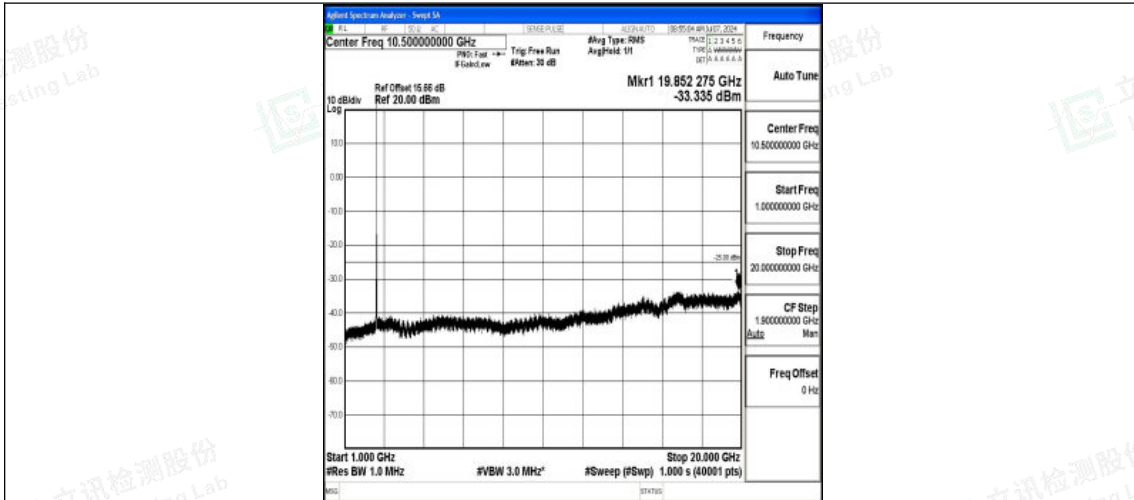

Band7_20MHz_16QAM_21100_1RB#0_0.009~0.15_0.009~0.15

Band7_20MHz_16QAM_21100_1RB#0_0.15~30_0.15~30

Band7_20MHz_16QAM_21100_1RB#0_30~1000_30~1000

Shenzhen LCS Compliance Testing Laboratory Ltd.
 Add: 101, 201 Bldg A & 301 Bldg C, Juji Industrial Park Yabianxueziwei, Shajing Street,
 Baoan District, Shenzhen, 518000, China
 Tel: +(86) 0755-82591330 | E-mail: webmaster@lcs-cert.com | Web: www.lcs-cert.com
 Scan code to check authenticity