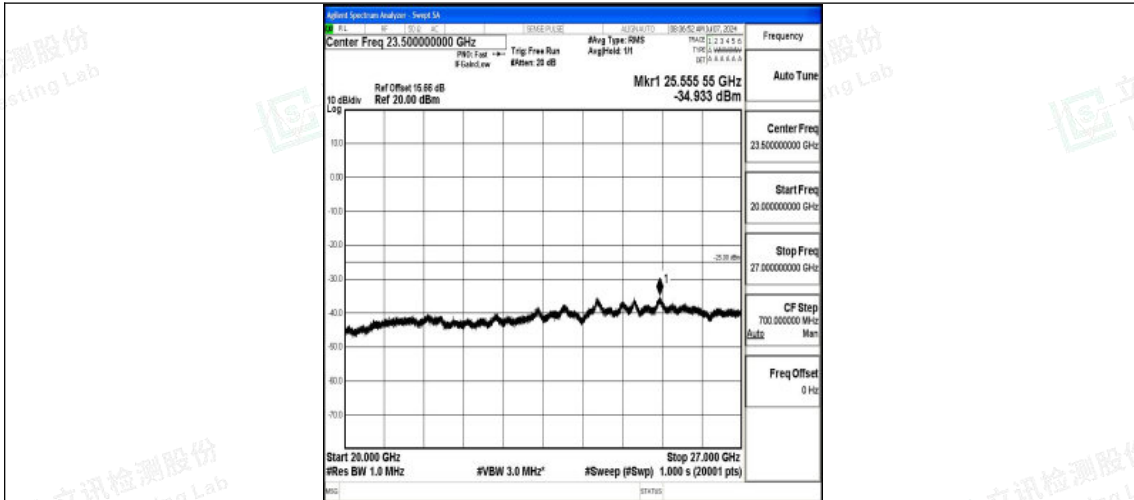

Band7_15MHz_QPSK_21375_1RB#0_0.15~30_0.15~30

Band7_15MHz_QPSK_21375_1RB#0_30~1000_30~1000

Band7_15MHz_QPSK_21375_1RB#0_1000~20000_1000~20000

Shenzhen LCS Compliance Testing Laboratory Ltd.
 Add: 101, 201 Bldg A & 301 Bldg C, Juji Industrial Park Yabianxueziwei, Shajing Street,
 Baoan District, Shenzhen, 518000, China
 Tel: +(86) 0755-82591330 | E-mail: webmaster@lcs-cert.com | Web: www.lcs-cert.com
 Scan code to check authenticity