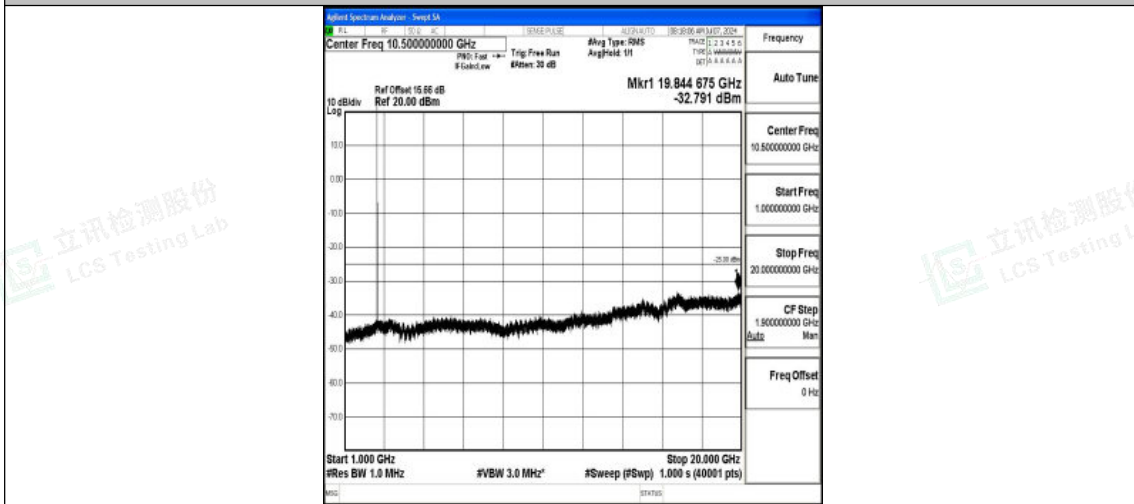

Band7_10MHz_QPSK_21400_1RB#0_30~1000_30~1000

Band7_10MHz_QPSK_21400_1RB#0_1000~20000_1000~20000

Shenzhen LCS Compliance Testing Laboratory Ltd.
Add: 101, 201 Bldg A & 301 Bldg C, Juji Industrial Park Yabianxueziwei, Shajing Street,
Baoan District, Shenzhen, 518000, China
Tel: +(86) 0755-82591330 | E-mail: webmaster@lcs-cert.com | Web: www.lcs-cert.com
Scan code to check authenticity