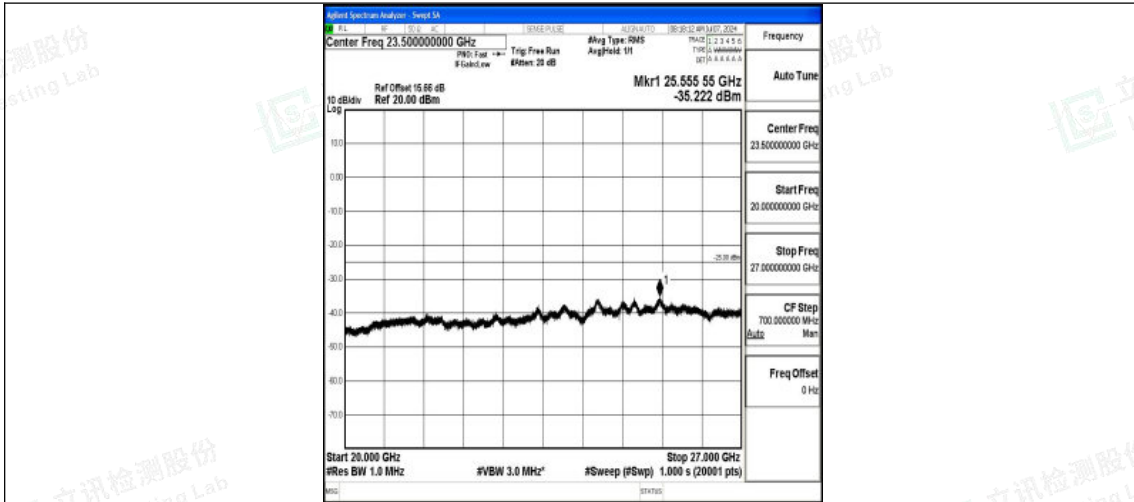

Band7_10MHz_QPSK_21400_1RB#0_0.15~30_0.15~30

Band7_10MHz_QPSK_21400_1RB#0_30~1000_30~1000

Band7_10MHz_QPSK_21400_1RB#0_1000~20000_1000~20000

Shenzhen LCS Compliance Testing Laboratory Ltd.
 Add: 101, 201 Bldg A & 301 Bldg C, Juji Industrial Park Yabianxueziwei, Shajing Street,
 Baoan District, Shenzhen, 518000, China
 Tel: +(86) 0755-82591330 | E-mail: webmaster@lcs-cert.com | Web: www.lcs-cert.com
 Scan code to check authenticity