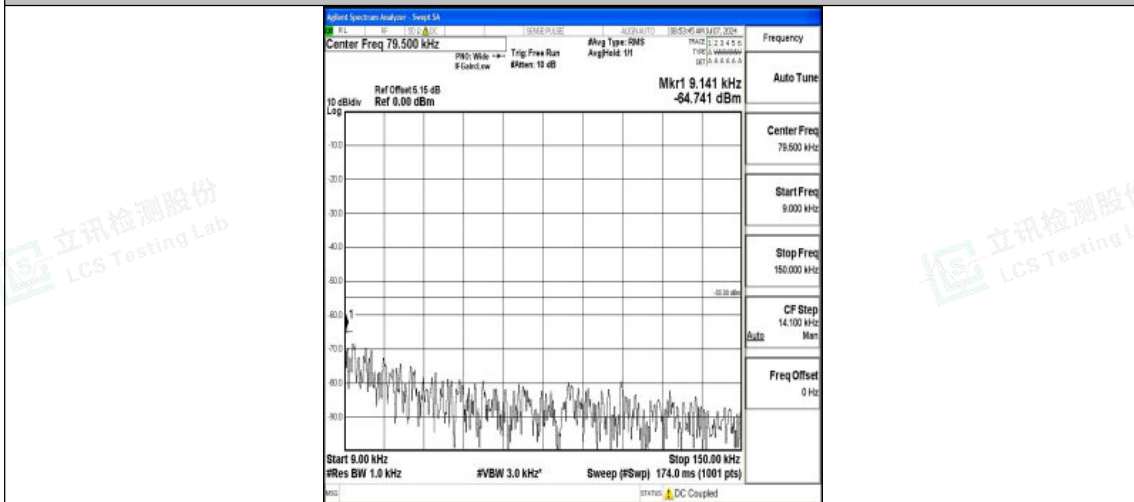

Band7_20MHz_QPSK_20850_1RB#0_20000~27000_20000~27000

Band7_20MHz_16QAM_20850_1RB#0_0.009~0.15_0.009~0.15

Shenzhen LCS Compliance Testing Laboratory Ltd.
Add: 101, 201 Bldg A & 301 Bldg C, Juji Industrial Park Yabianxueziwei, Shajing Street,
Baoan District, Shenzhen, 518000, China
Tel: +(86) 0755-82591330 | E-mail: webmaster@lcs-cert.com | Web: www.lcs-cert.com
Scan code to check authenticity