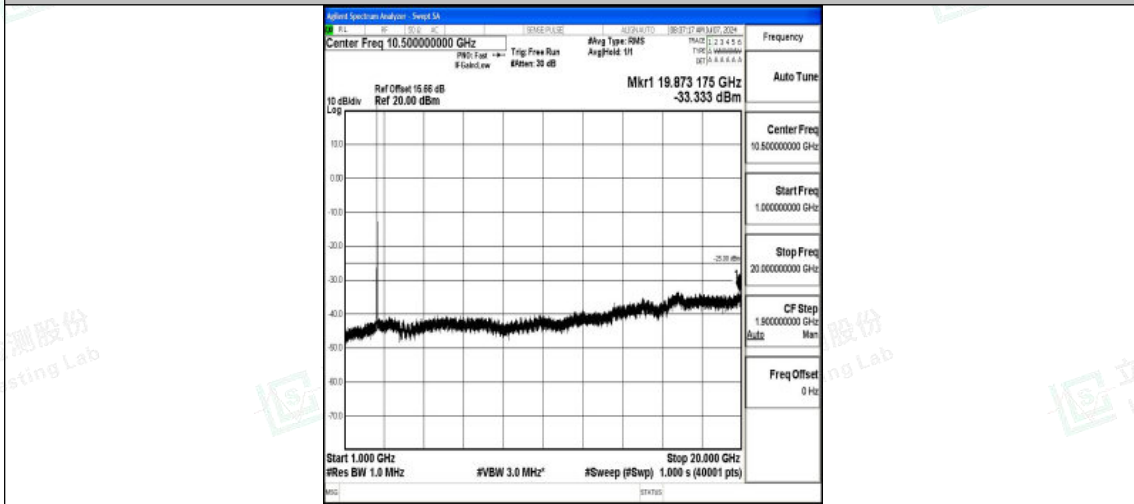

Band7_15MHz_16QAM_21375_1RB#0_30~1000_30~1000

Band7_15MHz_16QAM_21375_1RB#0_1000~20000_1000~20000