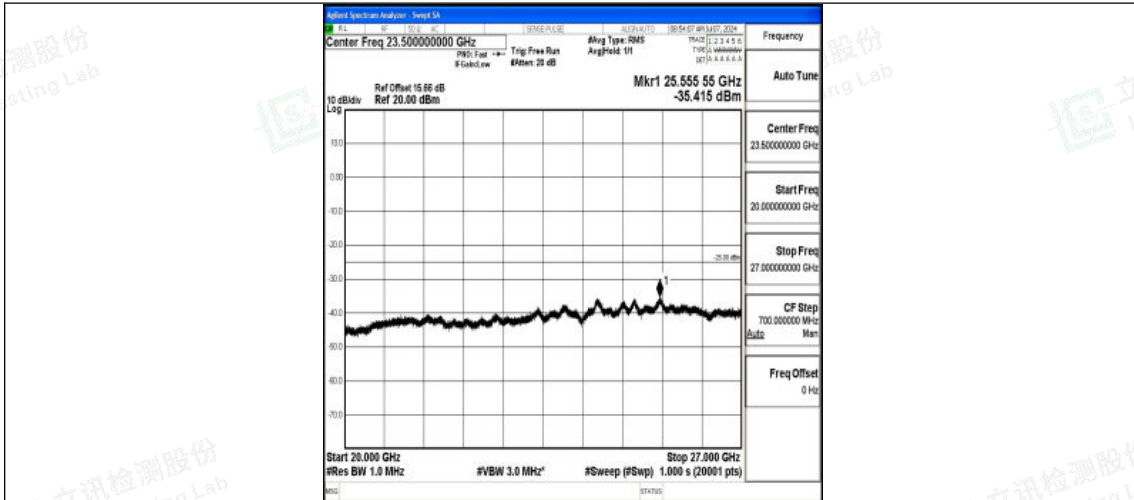

Band7_20MHz_16QAM_20850_1RB#0_0.15~30_0.15~30

Band7_20MHz_16QAM_20850_1RB#0_30~1000_30~1000

Band7_20MHz_16QAM_20850_1RB#0_1000~20000_1000~20000

Shenzhen LCS Compliance Testing Laboratory Ltd.
 Add: 101, 201 Bldg A & 301 Bldg C, Juji Industrial Park Yabianxueziwei, Shajing Street,
 Baoan District, Shenzhen, 518000, China
 Tel: +(86) 0755-82591330 | E-mail: webmaster@lcs-cert.com | Web: www.lcs-cert.com
 Scan code to check authenticity