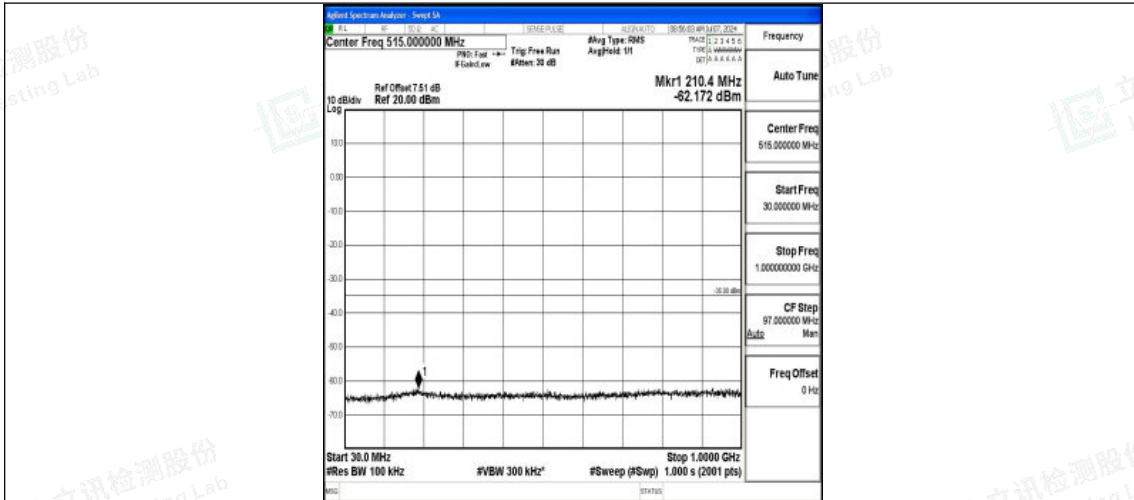

Band7_20MHz_QPSK_21350_1RB#0_20000~27000_20000~27000

Band7_20MHz_16QAM_21350_1RB#0_0.009~0.15_0.009~0.15

Band7_20MHz_16QAM_21350_1RB#0_0.15~30_0.15~30

Shenzhen LCS Compliance Testing Laboratory Ltd.
Add: 101, 201 Bldg A & 301 Bldg C, Juji Industrial Park Yabianxueziwei, Shajing Street,
Baoan District, Shenzhen, 518000, China
Tel: +(86) 0755-82591330 | E-mail: webmaster@lcs-cert.com | Web: www.lcs-cert.com
Scan code to check authenticity