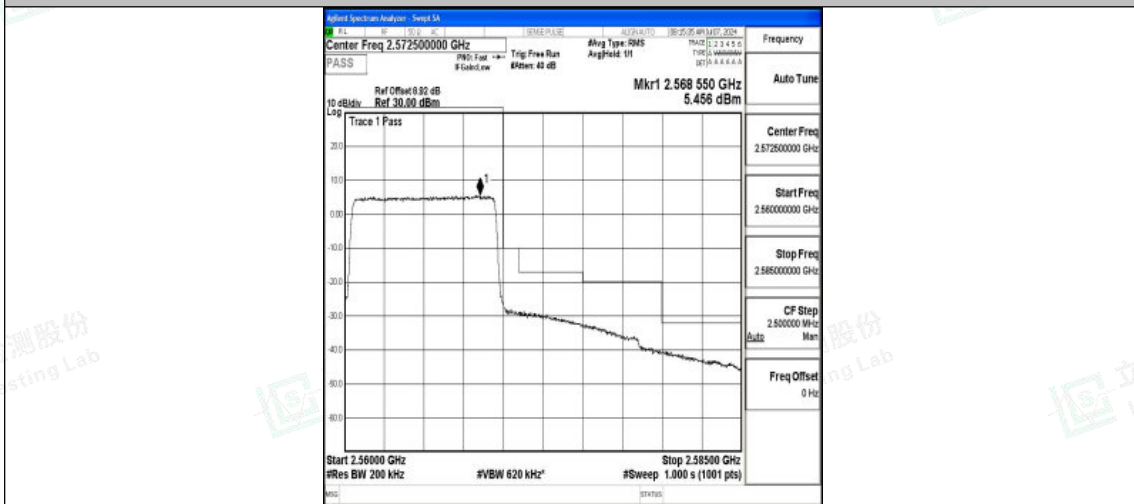

Band7_10MHz_16QAM_21400_50RB#0