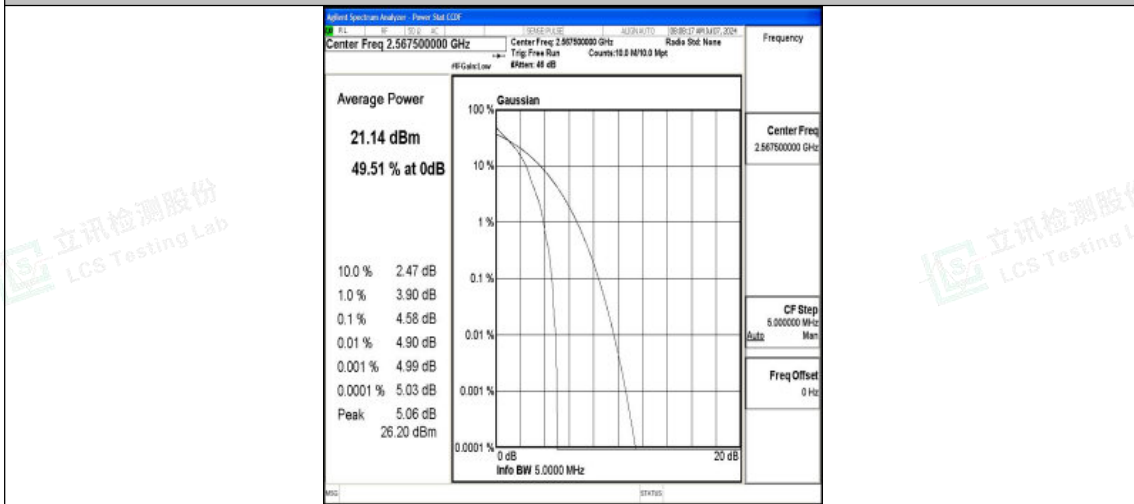

Band7-5MHz-QPSK-21425-1RB#0-PASS

Shenzhen LCS Compliance Testing Laboratory Ltd.
Add: 101, 201 Bldg A & 301 Bldg C, Juji Industrial Park Yabianxueziwei, Shajing Street,
Baoan District, Shenzhen, 518000, China
Tel: +(86) 0755-82591330 | E-mail: webmaster@lcs-cert.com | Web: www.lcs-cert.com
Scan code to check authenticity