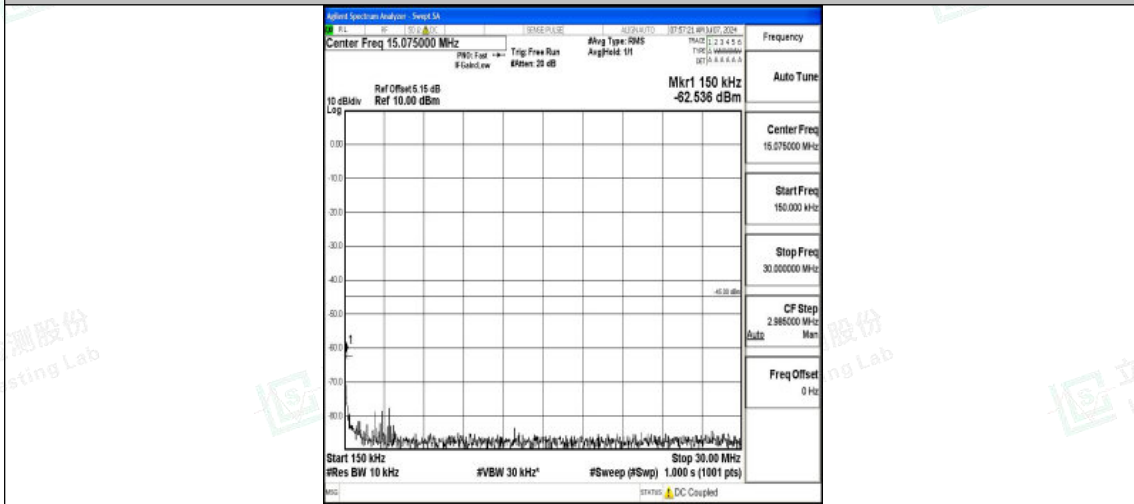

Band7_5MHz_16QAM_21100_1RB#0_0.15~30_0.15~30