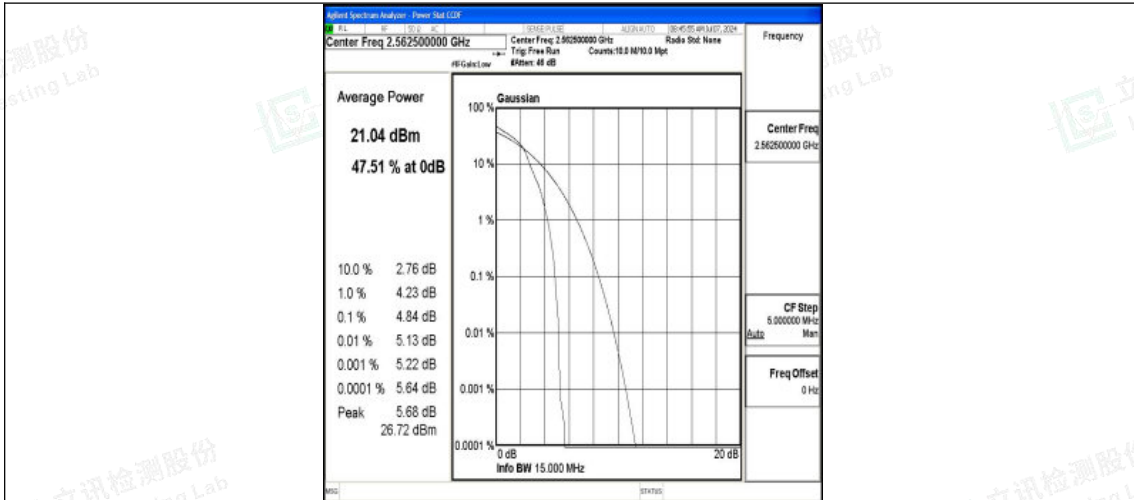

Band7-15MHz-16QAM-21375-1RB#0-PASS