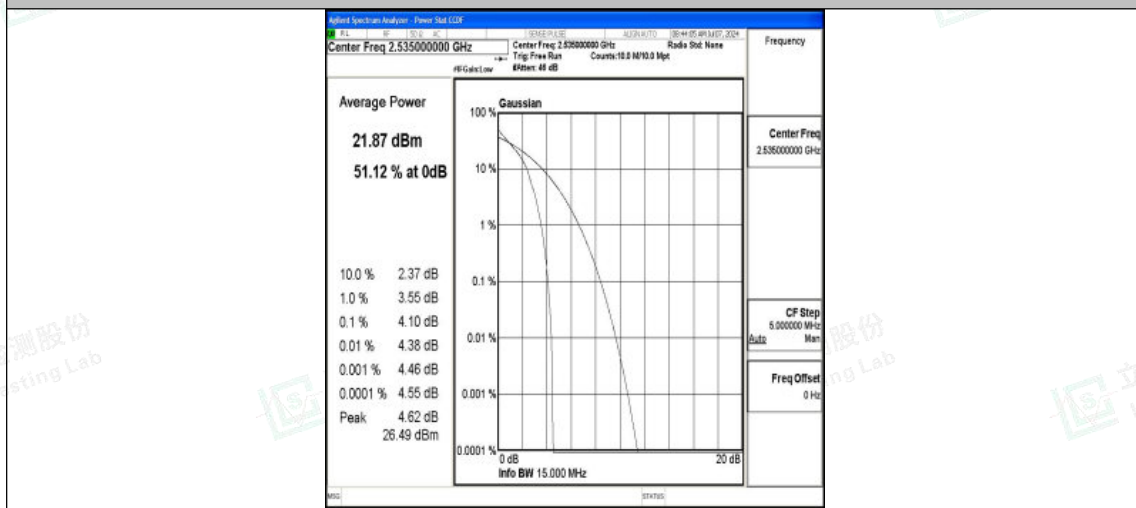

Band7-15MHz-QPSK-21100-1RB#0-PASS