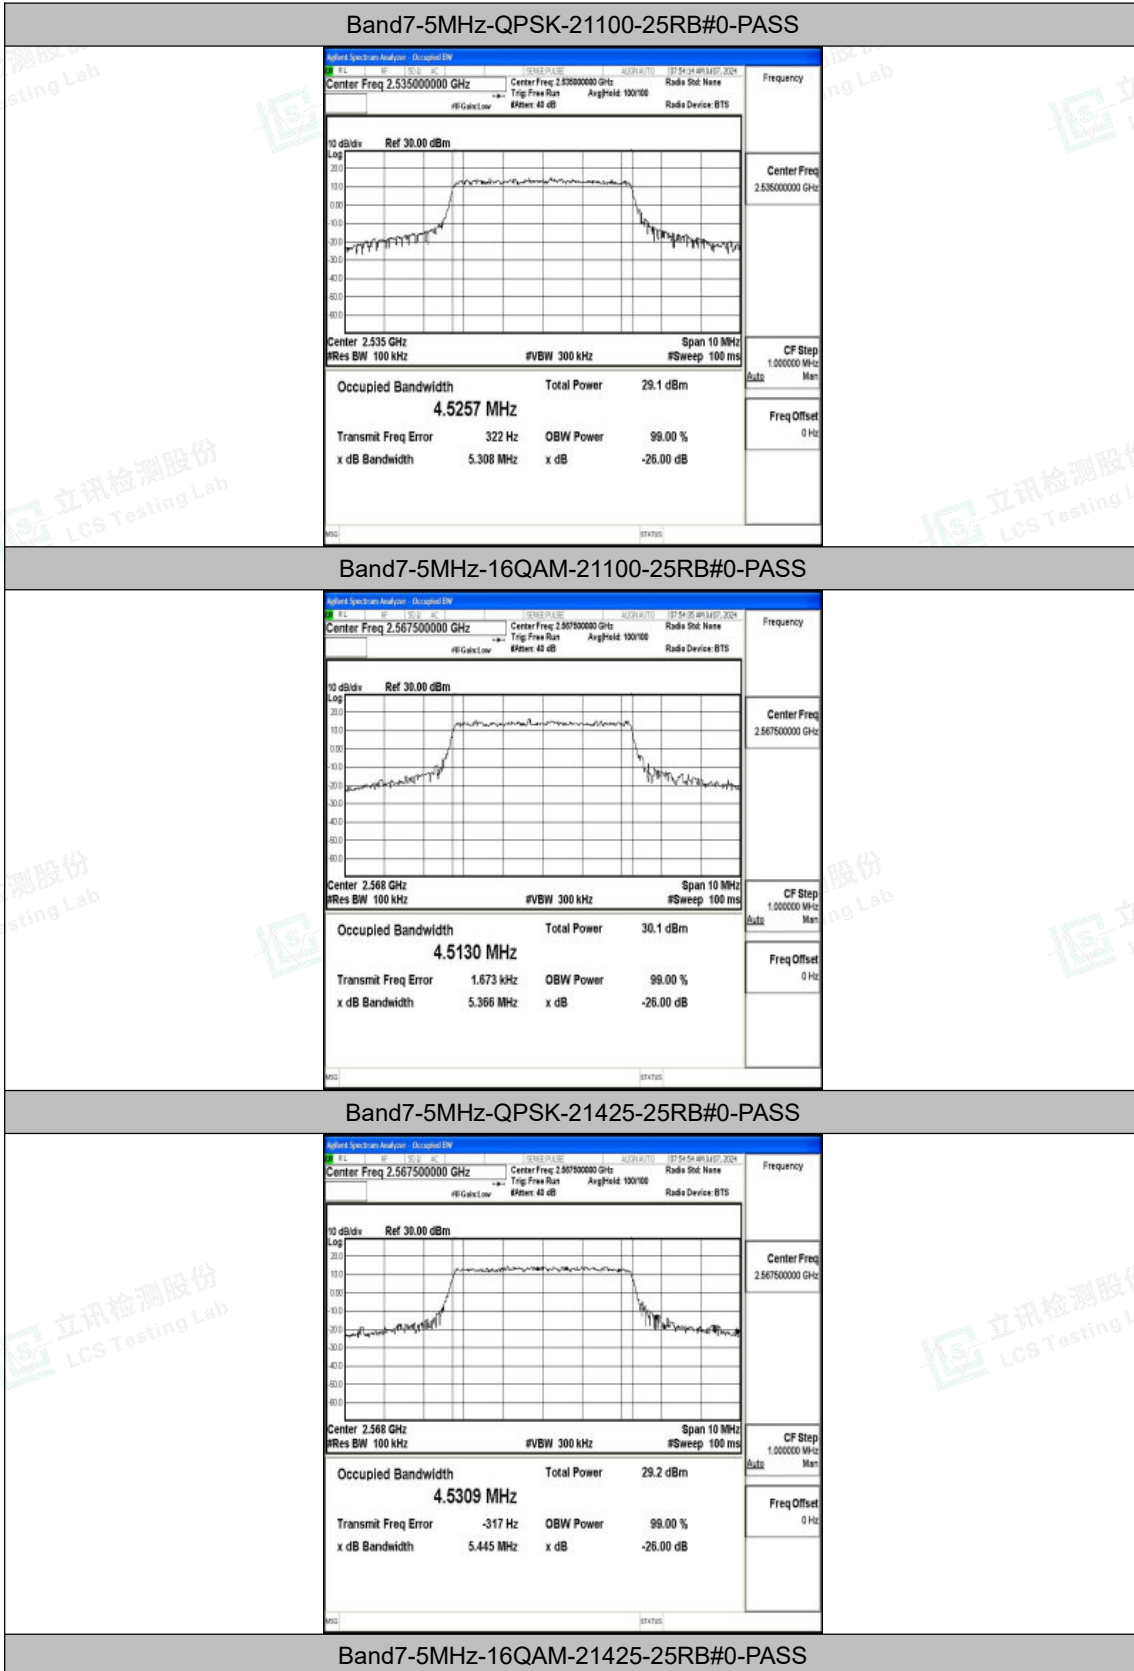

Test Graphs

Band7-5MHz-QPSK-20775-25RB#0-PASS

Band7-5MHz-16QAM-20775-25RB#0-PASS

Shenzhen LCS Compliance Testing Laboratory Ltd.
 Add: 101, 201 Bldg A & 301 Bldg C, Juji Industrial Park Yabianxueziwei, Shajing Street,
 Baoan District, Shenzhen, 518000, China
 Tel: +(86) 0755-82591330 | E-mail: webmaster@lcs-cert.com | Web: www.lcs-cert.com
 Scan code to check authenticity