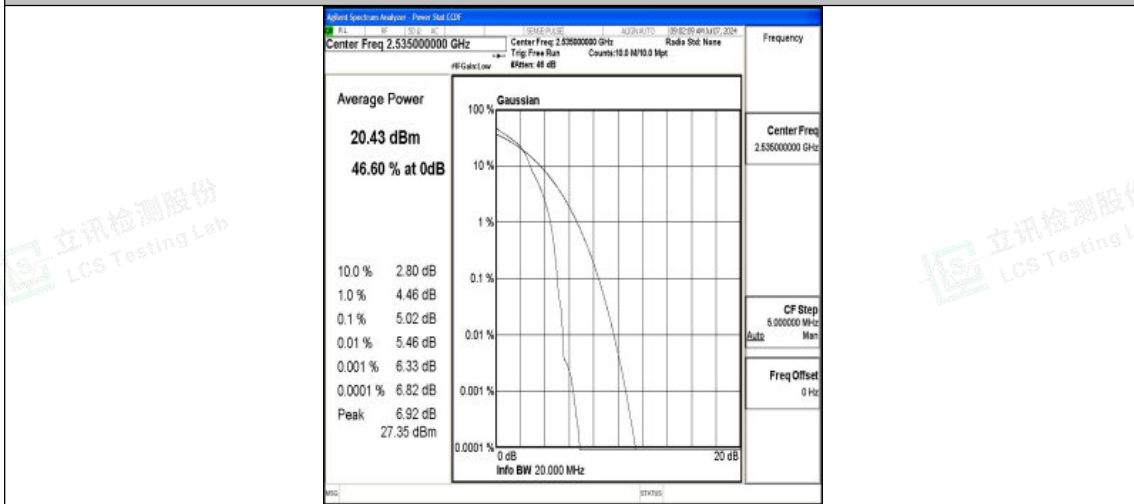

Band7-20MHz-16QAM-21100-1RB#0-PASS

Shenzhen LCS Compliance Testing Laboratory Ltd.
Add: 101, 201 Bldg A & 301 Bldg C, Juji Industrial Park Yabianxueziwei, Shajing Street,
Baoan District, Shenzhen, 518000, China
Tel: +(86) 0755-82591330 | E-mail: webmaster@lcs-cert.com | Web: www.lcs-cert.com
Scan code to check authenticity