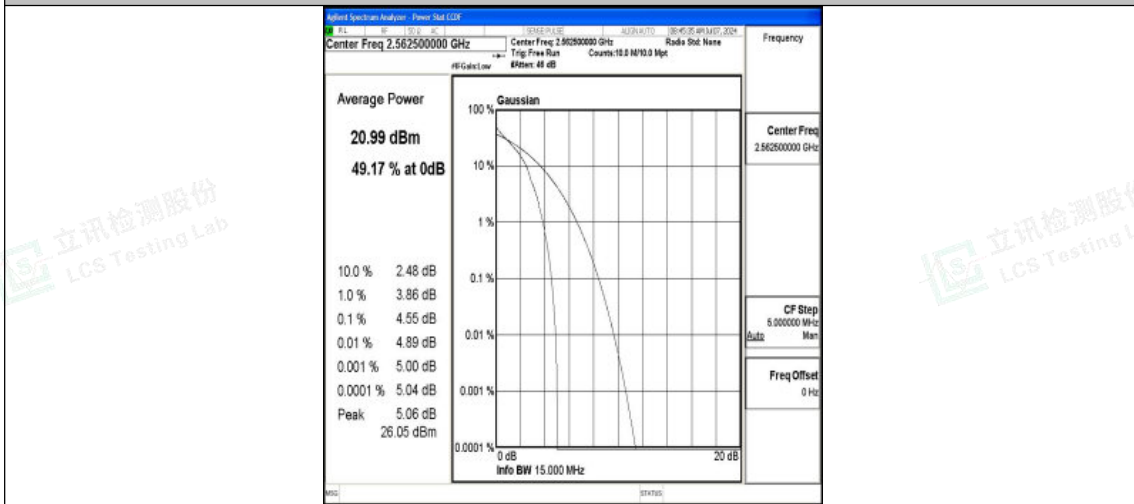

Band7-15MHz-16QAM-20825-75RB#0-PASS

Band7-15MHz-QPSK-21100-1RB#0-PASS

Band7-15MHz-16QAM-21100-1RB#0-PASS

Band7-15MHz-QPSK-21100-75RB#0-PASS

Band7-15MHz-16QAM-21100-75RB#0-PASS

Band7-15MHz-QPSK-21375-1RB#0-PASS