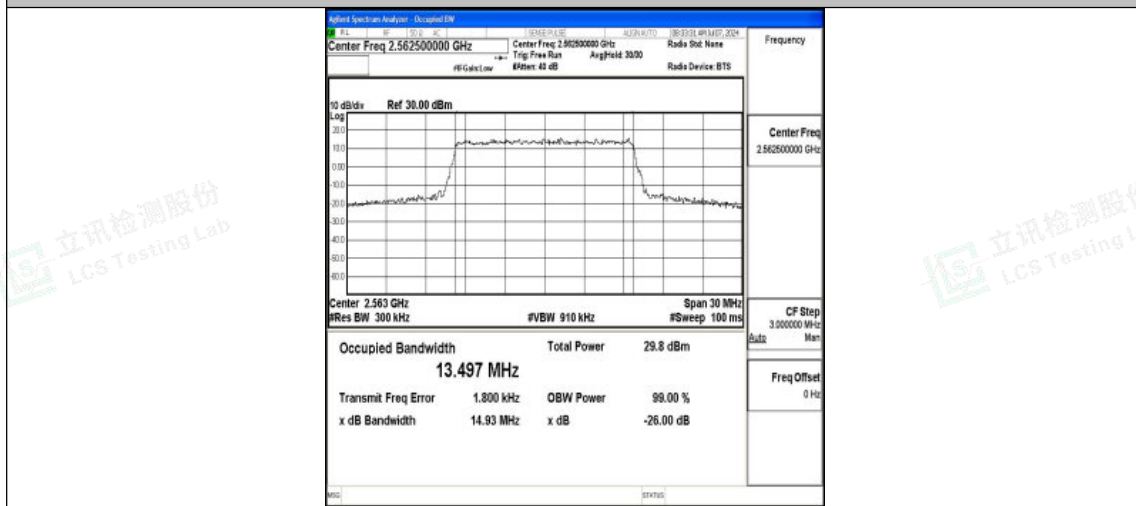

Band7-15MHz-16QAM-21375-75RB#0-PASS

Shenzhen LCS Compliance Testing Laboratory Ltd.
Add: 101, 201 Bldg A & 301 Bldg C, Juji Industrial Park Yabianxueziwei, Shajing Street,
Baoan District, Shenzhen, 518000, China
Tel: +(86) 0755-82591330 | E-mail: webmaster@lcs-cert.com | Web: www.lcs-cert.com
Scan code to check authenticity