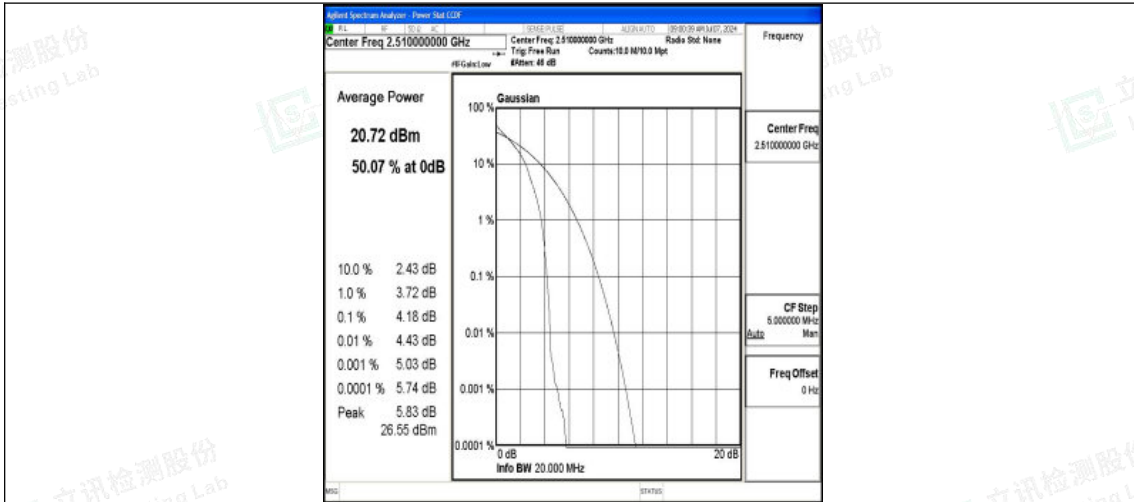

Band7-15MHz-16QAM-21375-1RB#0-PASS

Band7-15MHz-QPSK-21375-75RB#0-PASS

Band7-15MHz-16QAM-21375-75RB#0-PASS

Shenzhen LCS Compliance Testing Laboratory Ltd.
 Add: 101, 201 Bldg A & 301 Bldg C, Juji Industrial Park Yabianxueziwei, Shajing Street,
 Baoan District, Shenzhen, 518000, China
 Tel: +(86) 0755-82591330 | E-mail: webmaster@lcs-cert.com | Web: www.lcs-cert.com
 Scan code to check authenticity