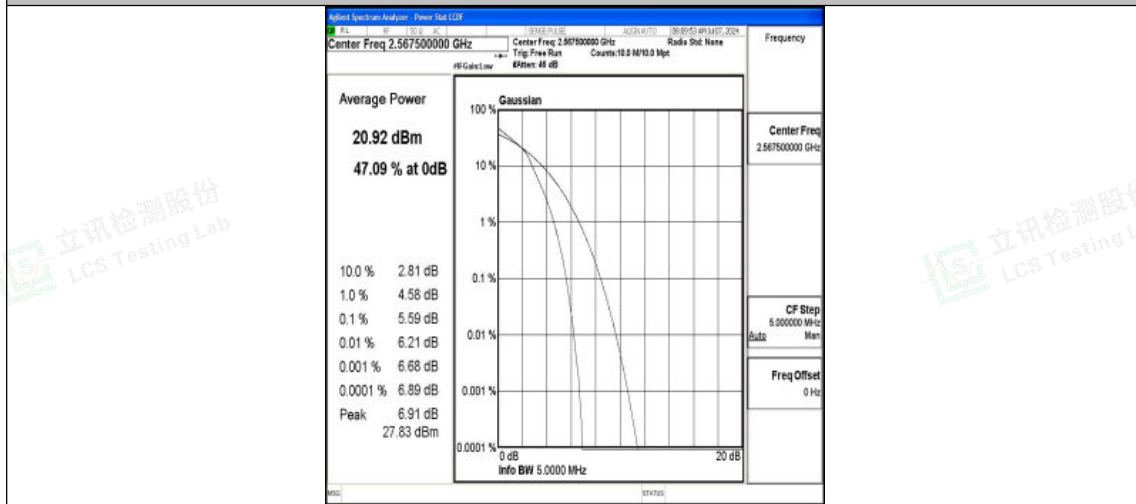

Band7-5MHz-16QAM-21425-25RB#0-PASS