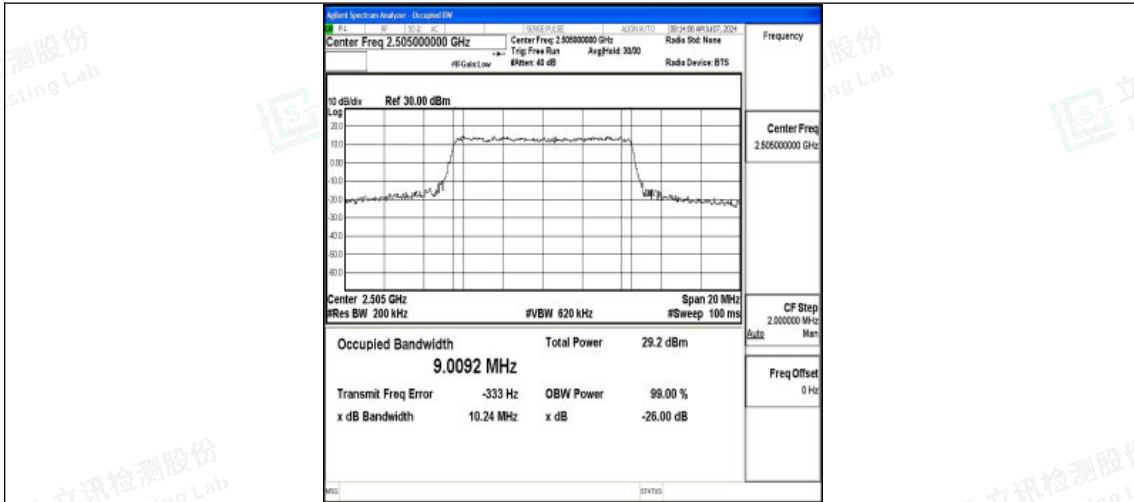

Band7-10MHz-QPSK-20800-50RB#0-PASS