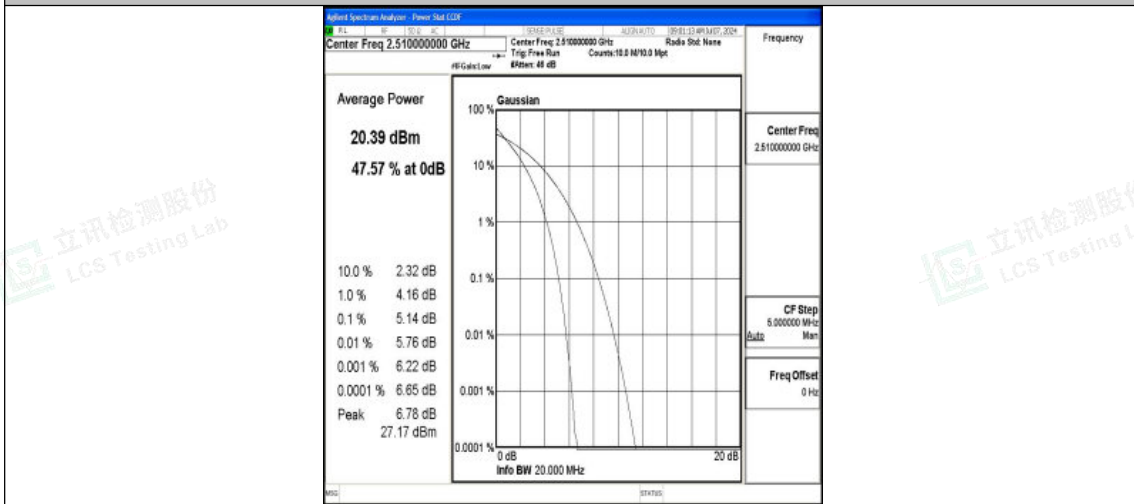

Band7-20MHz-QPSK-20850-100RB#0-PASS

Shenzhen LCS Compliance Testing Laboratory Ltd.
Add: 101, 201 Bldg A & 301 Bldg C, Juji Industrial Park Yabianxueziwei, Shajing Street,
Baoan District, Shenzhen, 518000, China
Tel: +(86) 0755-82591330 | E-mail: webmaster@lcs-cert.com | Web: www.lcs-cert.com
Scan code to check authenticity