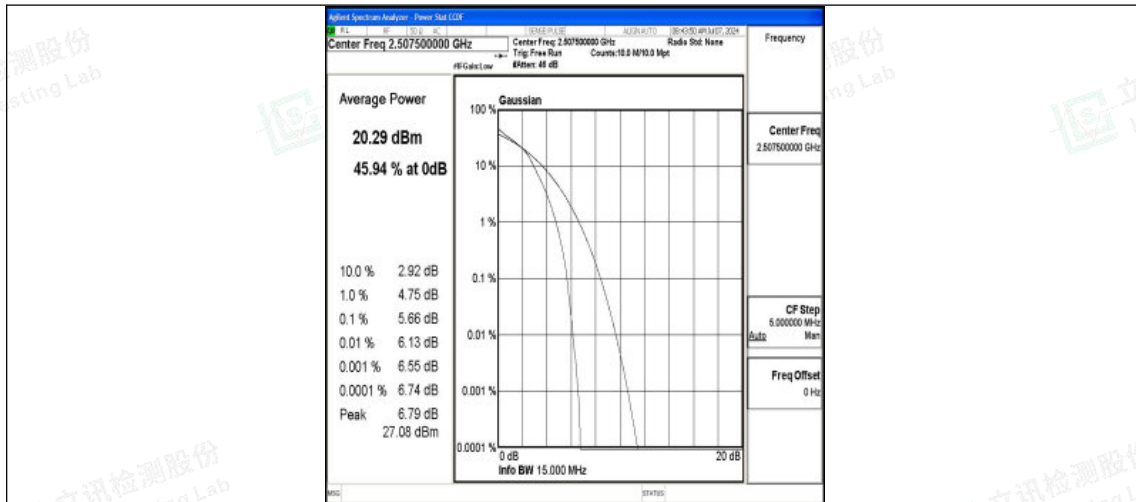

Band7-15MHz-16QAM-20825-75RB#0-PASS