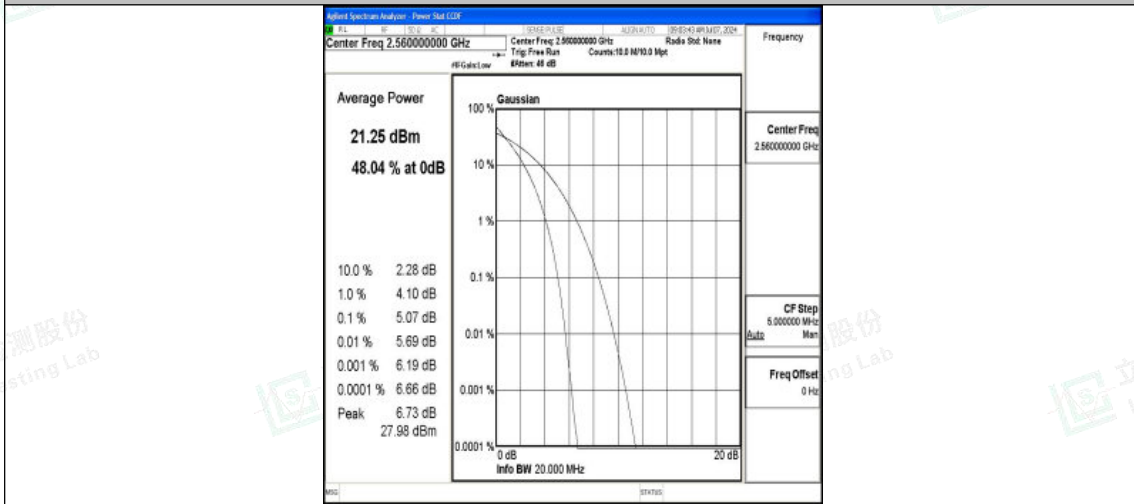

Band7-20MHz-QPSK-21350-100RB#0-PASS