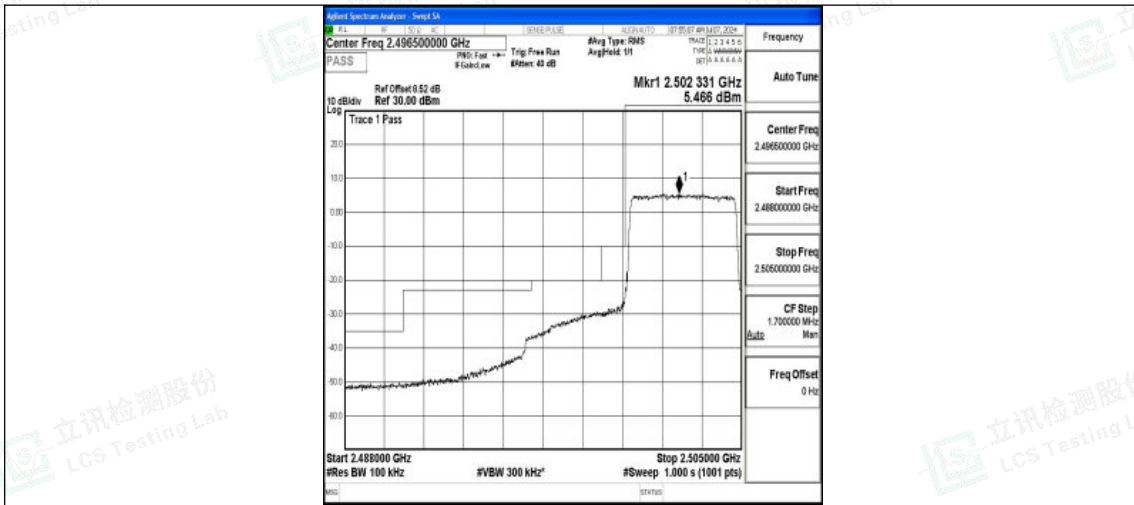

Test Graphs

Band7_5MHz_QPSK_20775_25RB#0