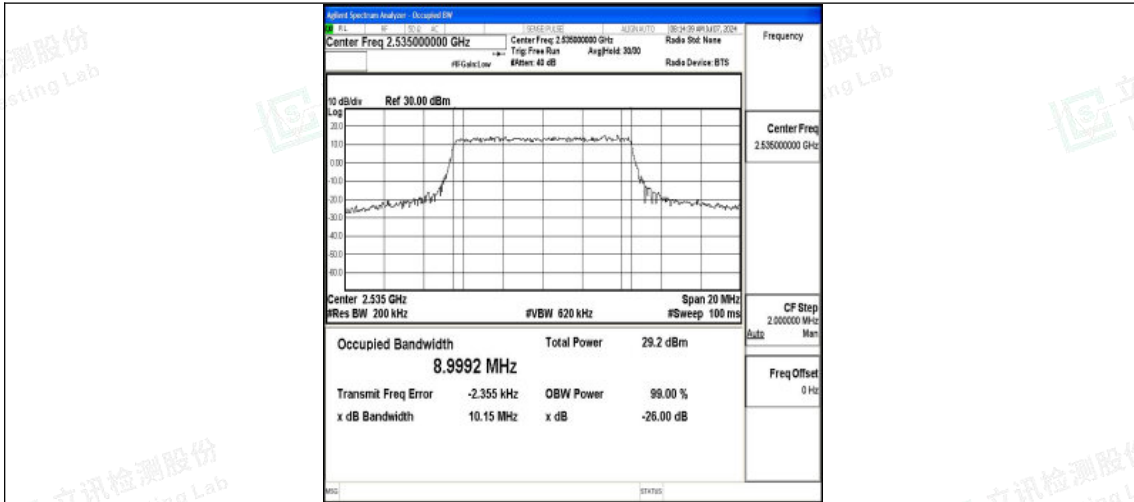

Band7-10MHz-QPSK-20800-50RB#0-PASS

Band7-10MHz-16QAM-20800-50RB#0-PASS

Band7-10MHz-QPSK-21100-50RB#0-PASS

Shenzhen LCS Compliance Testing Laboratory Ltd.
 Add: 101, 201 Bldg A & 301 Bldg C, Juji Industrial Park Yabianxueziwei, Shajing Street,
 Baoan District, Shenzhen, 518000, China
 Tel: +(86) 0755-82591330 | E-mail: webmaster@lcs-cert.com | Web: www.lcs-cert.com
 Scan code to check authenticity