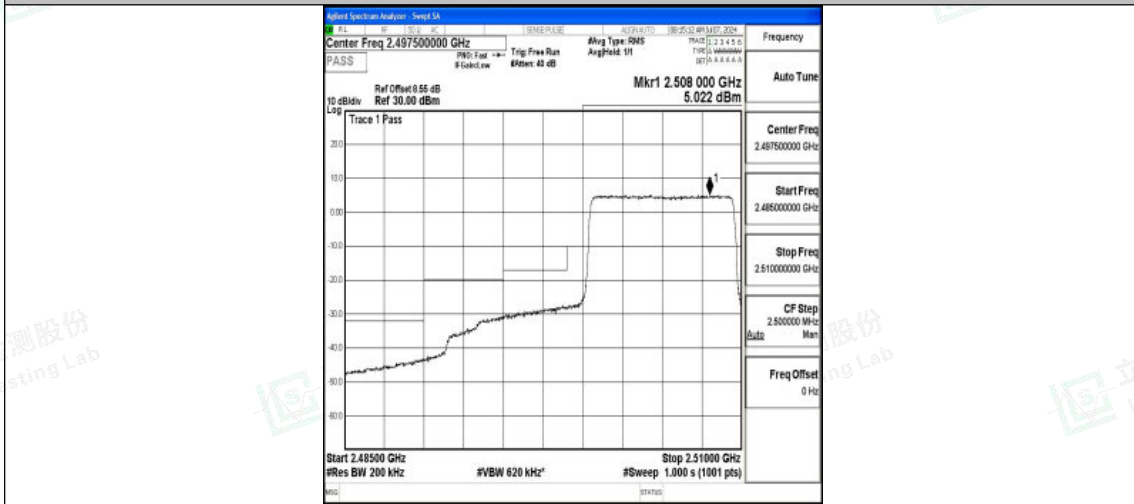

Band7_10MHz_QPSK_20800_50RB#0