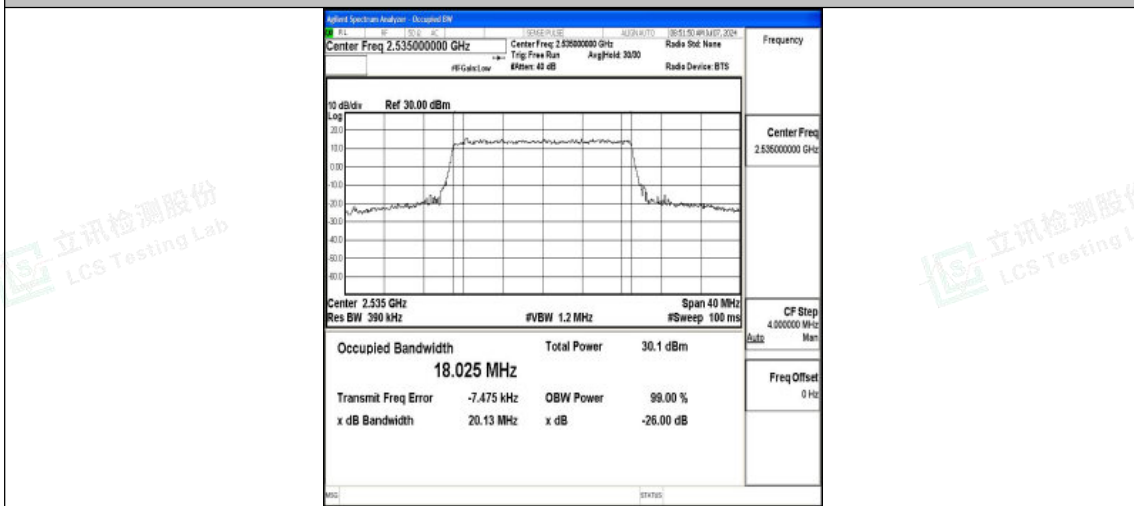

Band7-20MHz-QPSK-21100-100RB#0-PASS

Shenzhen LCS Compliance Testing Laboratory Ltd.
Add: 101, 201 Bldg A & 301 Bldg C, Juji Industrial Park Yabianxueziwei, Shajing Street,
Baoan District, Shenzhen, 518000, China
Tel: +(86) 0755-82591330 | E-mail: webmaster@lcs-cert.com | Web: www.lcs-cert.com
Scan code to check authenticity