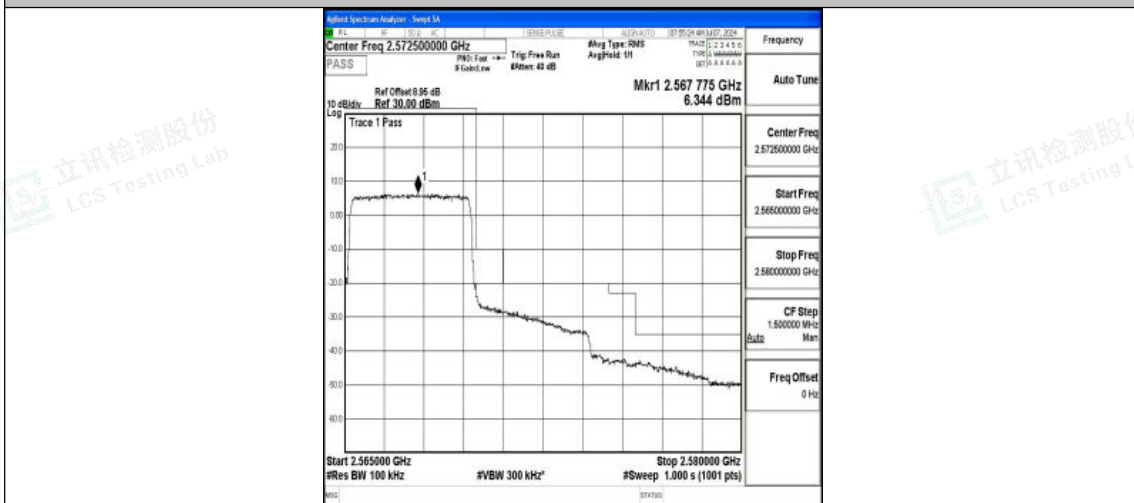

Test Graphs

Band7_5MHz_QPSK_20775_25RB#0

Band7_5MHz_16QAM_20775_25RB#0

Band7_5MHz_QPSK_21425_25RB#0

Shenzhen LCS Compliance Testing Laboratory Ltd.
Add: 101, 201 Bldg A & 301 Bldg C, Juji Industrial Park Yabianxueziwei, Shajing Street,
Baoan District, Shenzhen, 518000, China
Tel: +(86) 0755-82591330 | E-mail: webmaster@lcs-cert.com | Web: www.lcs-cert.com
Scan code to check authenticity