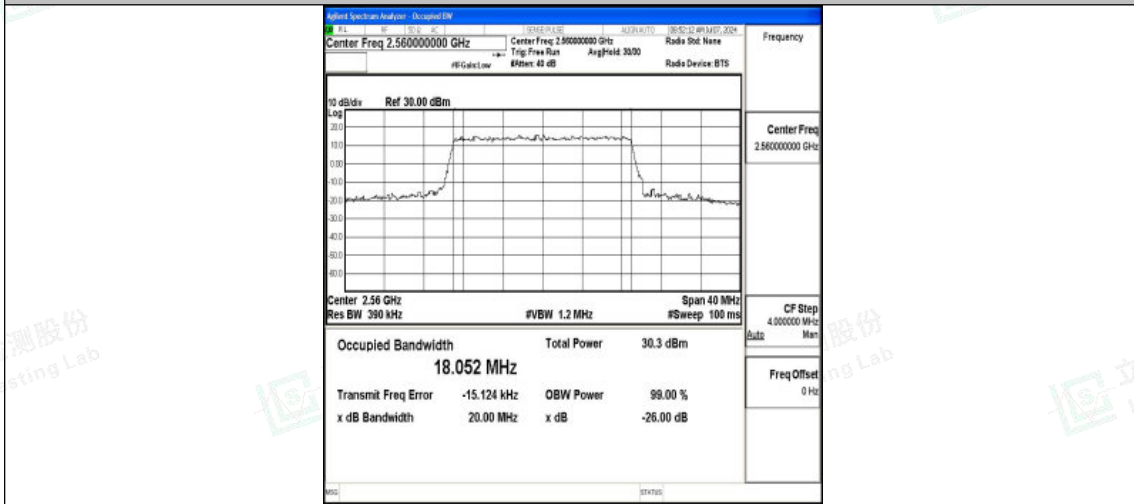

Band7-20MHz-QPSK-21350-100RB#0-PASS