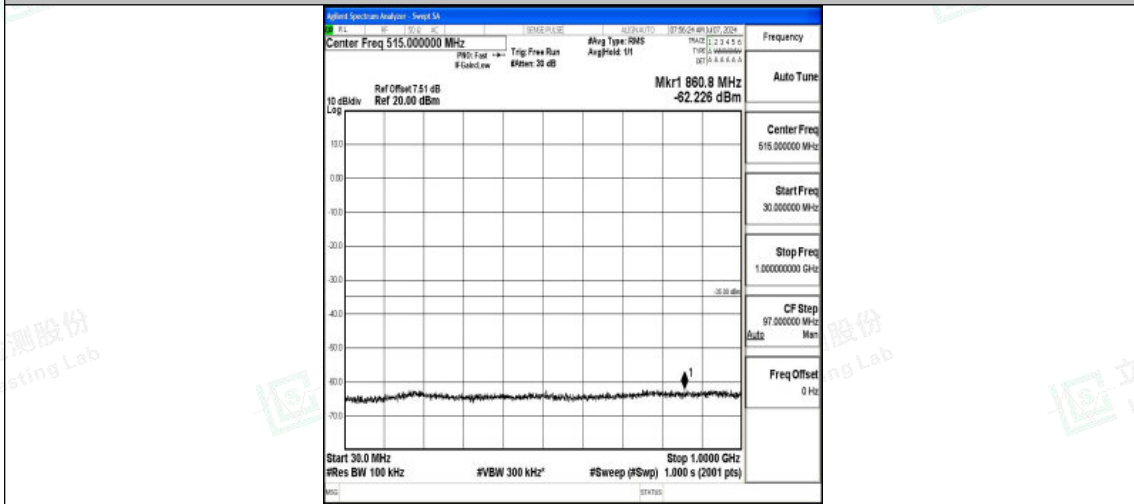

Band7_5MHz_16QAM_20775_1RB#0_30~1000_30~1000