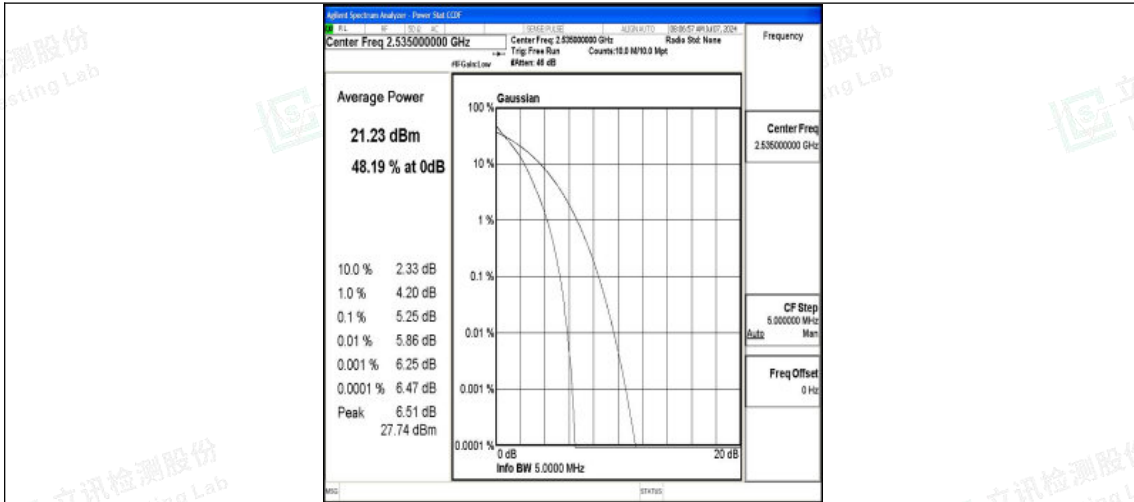

Band7-5MHz-16QAM-20775-25RB#0-PASS

Band7-5MHz-QPSK-21100-1RB#0-PASS

Band7-5MHz-16QAM-21100-1RB#0-PASS

Shenzhen LCS Compliance Testing Laboratory Ltd.
 Add: 101, 201 Bldg A & 301 Bldg C, Juji Industrial Park Yabianxueziwei, Shajing Street,
 Baoan District, Shenzhen, 518000, China
 Tel: +(86) 0755-82591330 | E-mail: webmaster@lcs-cert.com | Web: www.lcs-cert.com
 Scan code to check authenticity