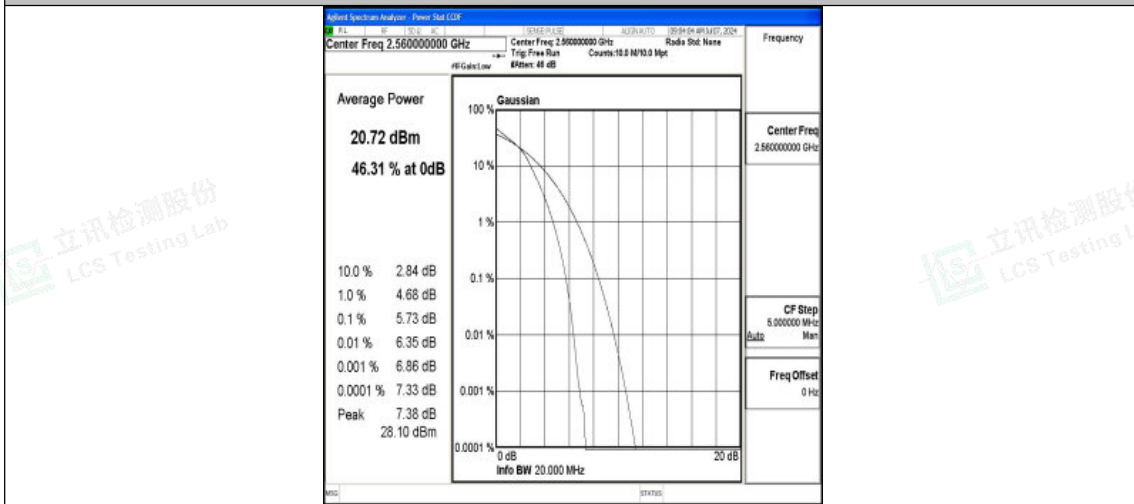

Band7-20MHz-16QAM-21350-100RB#0-PASS

Shenzhen LCS Compliance Testing Laboratory Ltd.
Add: 101, 201 Bldg A & 301 Bldg C, Juji Industrial Park Yabianxueziwei, Shajing Street,
Baoan District, Shenzhen, 518000, China
Tel: +(86) 0755-82591330 | E-mail: webmaster@lcs-cert.com | Web: www.lcs-cert.com
Scan code to check authenticity