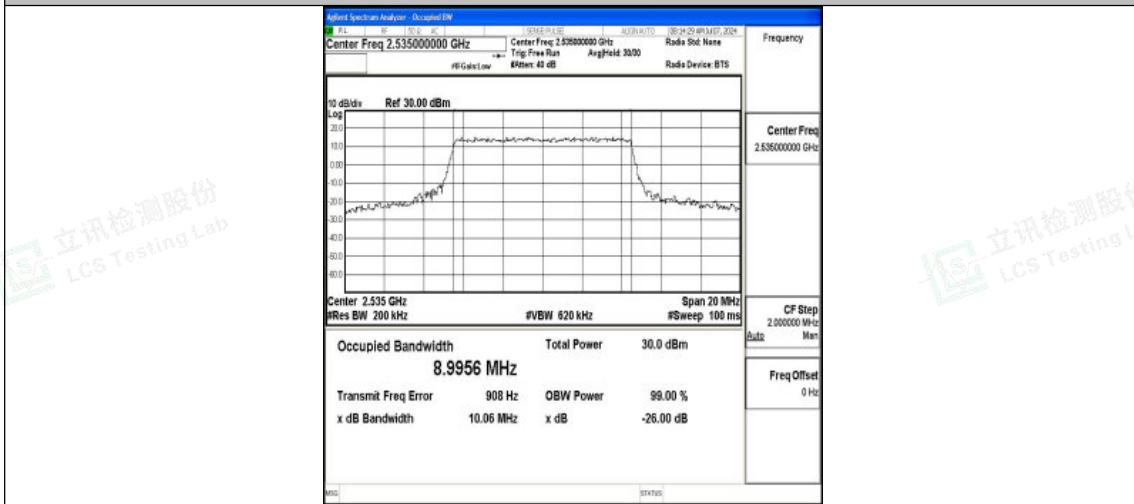

Band7-10MHz-QPSK-21100-50RB#0-PASS

Shenzhen LCS Compliance Testing Laboratory Ltd.
Add: 101, 201 Bldg A & 301 Bldg C, Juji Industrial Park Yabianxueziwei, Shajing Street,
Baoan District, Shenzhen, 518000, China
Tel: +(86) 0755-82591330 | E-mail: webmaster@lcs-cert.com | Web: www.lcs-cert.com
Scan code to check authenticity