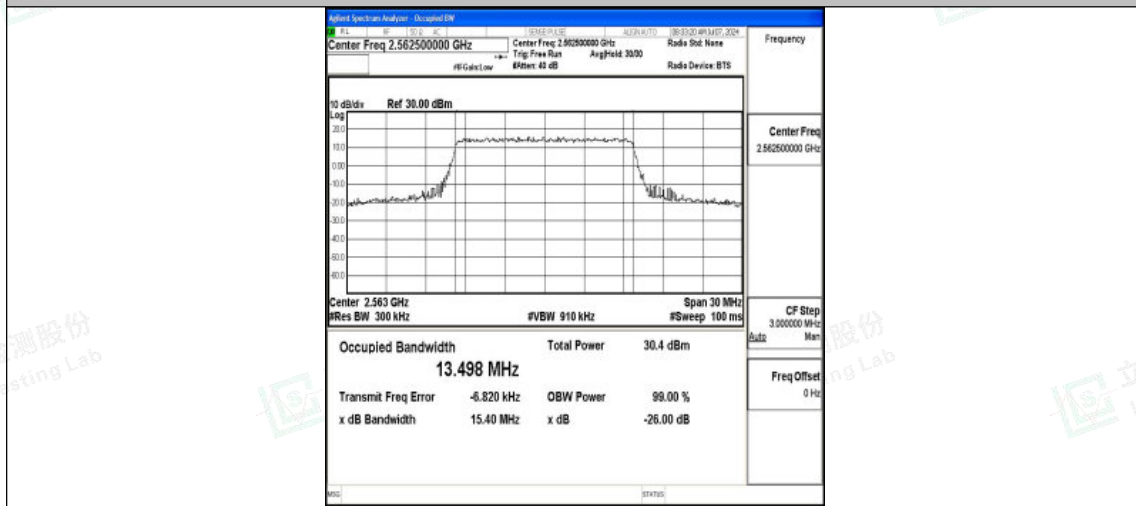

Band7-15MHz-QPSK-21375-75RB#0-PASS