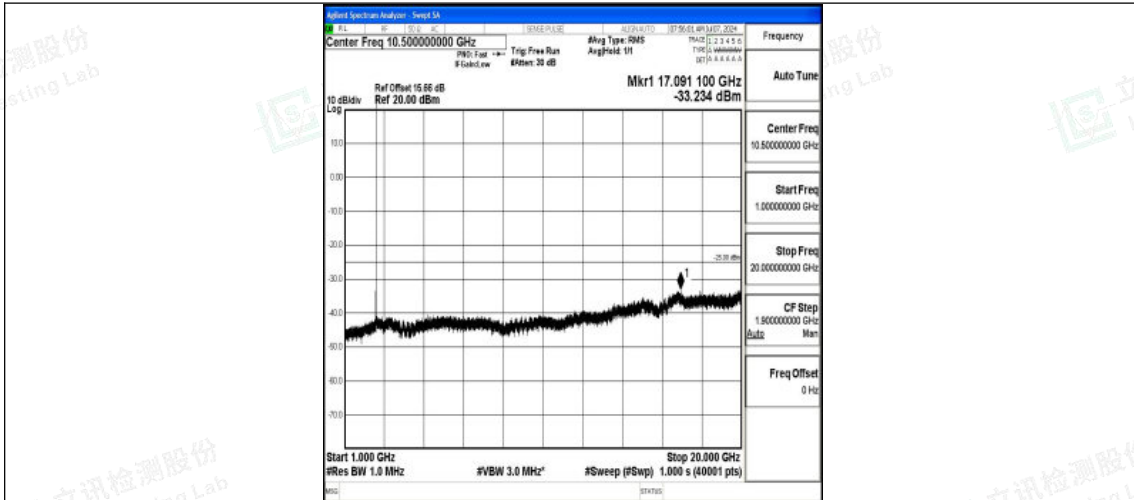

Test Graphs

Band7_5MHz_QPSK_20775_1RB#0_0.009~0.15_0.009~0.15

Band7_5MHz_QPSK_20775_1RB#0_0.15~30_0.15~30

Band7_5MHz_QPSK_20775_1RB#0_30~1000_30~1000

Shenzhen LCS Compliance Testing Laboratory Ltd.
Add: 101, 201 Bldg A & 301 Bldg C, Juji Industrial Park Yabianxueziwei, Shajing Street,
Baoan District, Shenzhen, 518000, China
Tel: +(86) 0755-82591330 | E-mail: webmaster@lcs-cert.com | Web: www.lcs-cert.com
Scan code to check authenticity