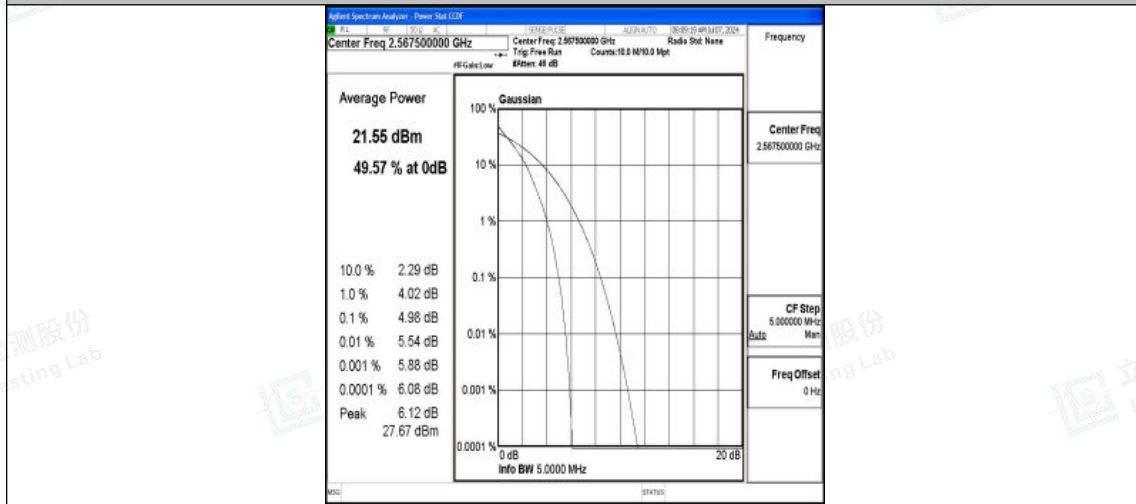

Band7-5MHz-QPSK-21425-25RB#0-PASS