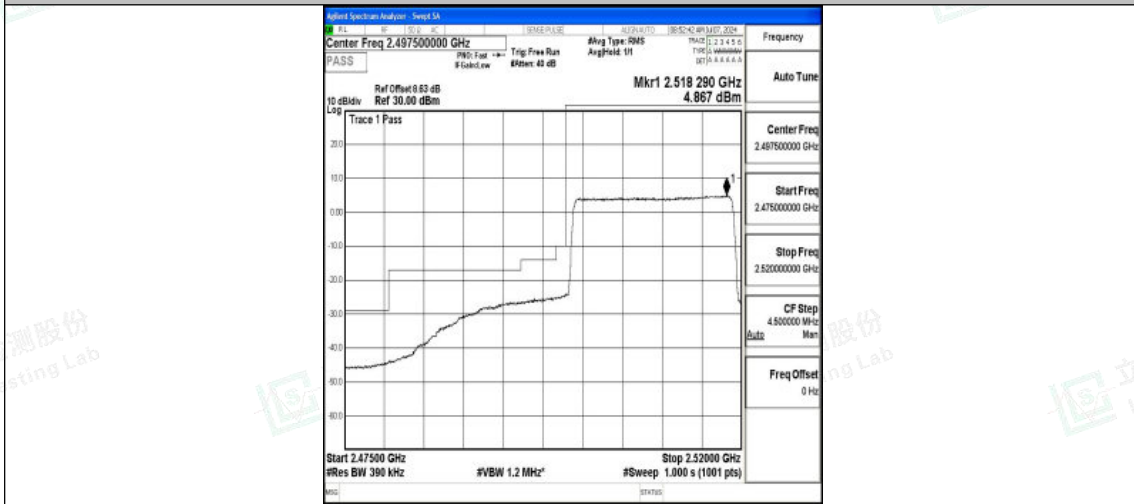

Band7_20MHz_16QAM_20850_100RB#0