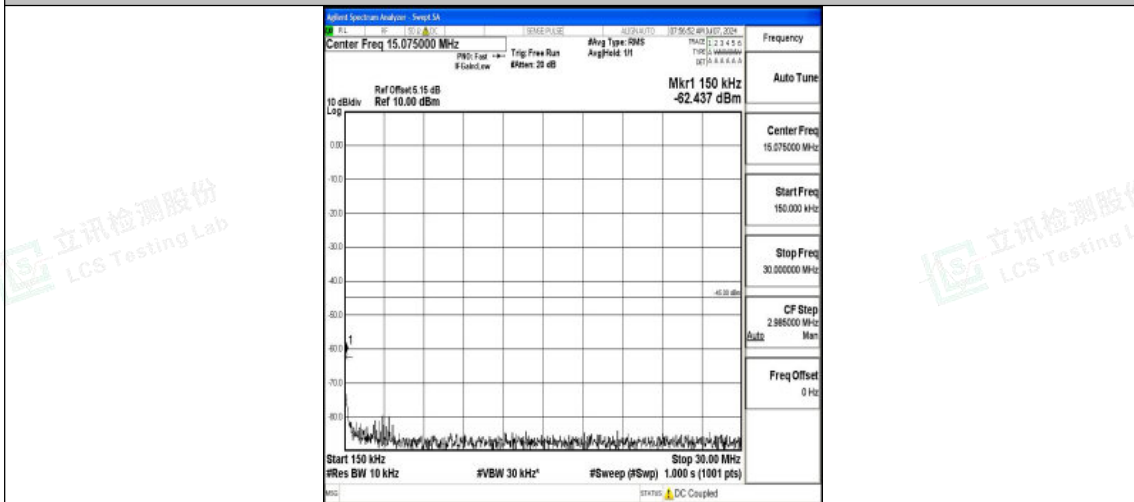

Band7_5MHz_QPSK_21100_1RB#0_0.15~30_0.15~30

Shenzhen LCS Compliance Testing Laboratory Ltd.
Add: 101, 201 Bldg A & 301 Bldg C, Juji Industrial Park Yabianxueziwei, Shajing Street,
Baoan District, Shenzhen, 518000, China
Tel: +(86) 0755-82591330 | E-mail: webmaster@lcs-cert.com | Web: www.lcs-cert.com
Scan code to check authenticity