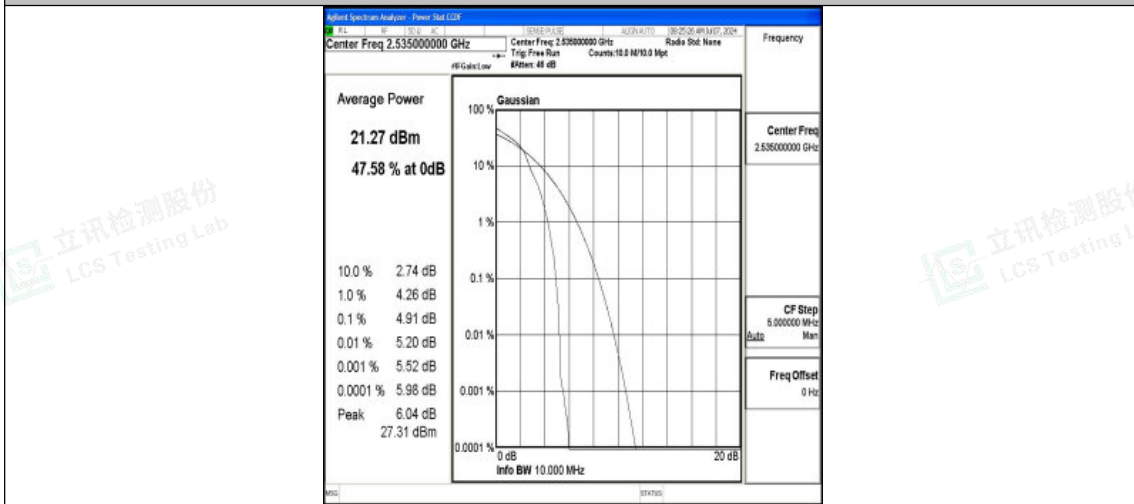

Band7-10MHz-16QAM-21100-1RB#0-PASS