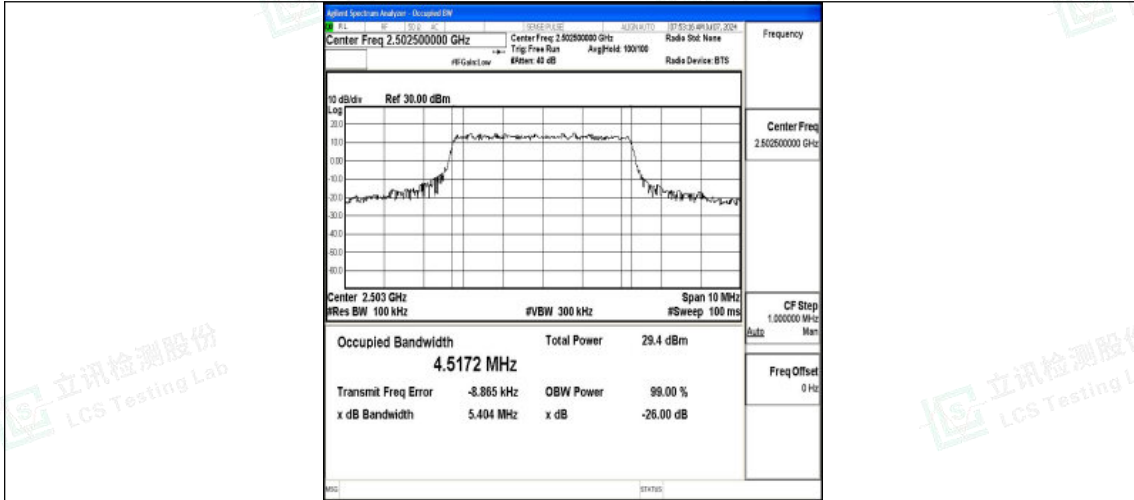

Test Graphs

Band7-5MHz-QPSK-20775-25RB#0-PASS