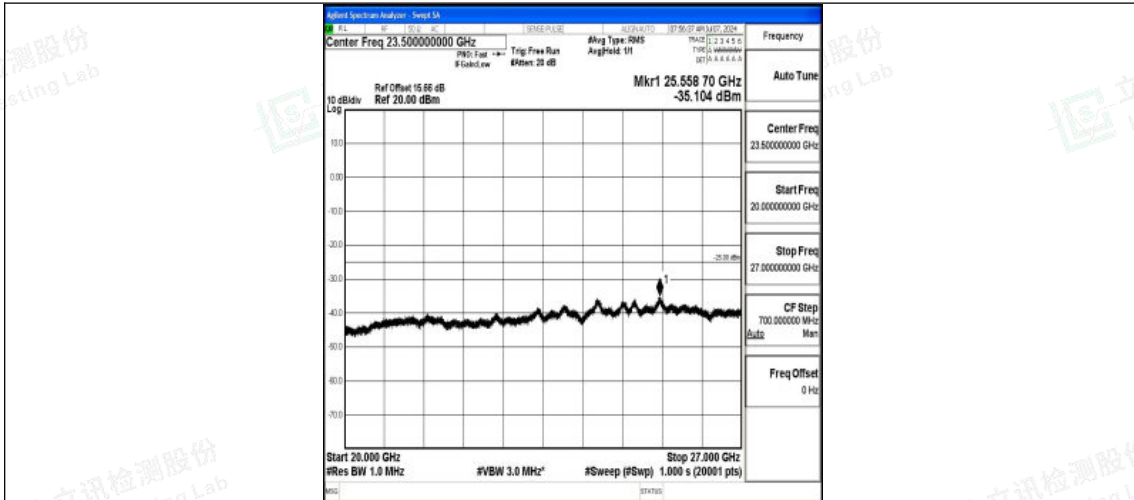

Band7_5MHz_16QAM_20775_1RB#0_0.15~30_0.15~30

Band7_5MHz_16QAM_20775_1RB#0_30~1000_30~1000

Band7_5MHz_16QAM_20775_1RB#0_1000~20000_1000~20000

Shenzhen LCS Compliance Testing Laboratory Ltd.
 Add: 101, 201 Bldg A & 301 Bldg C, Juji Industrial Park Yabianxueziwei, Shajing Street,
 Baoan District, Shenzhen, 518000, China
 Tel: +(86) 0755-82591330 | E-mail: webmaster@lcs-cert.com | Web: www.lcs-cert.com
 Scan code to check authenticity