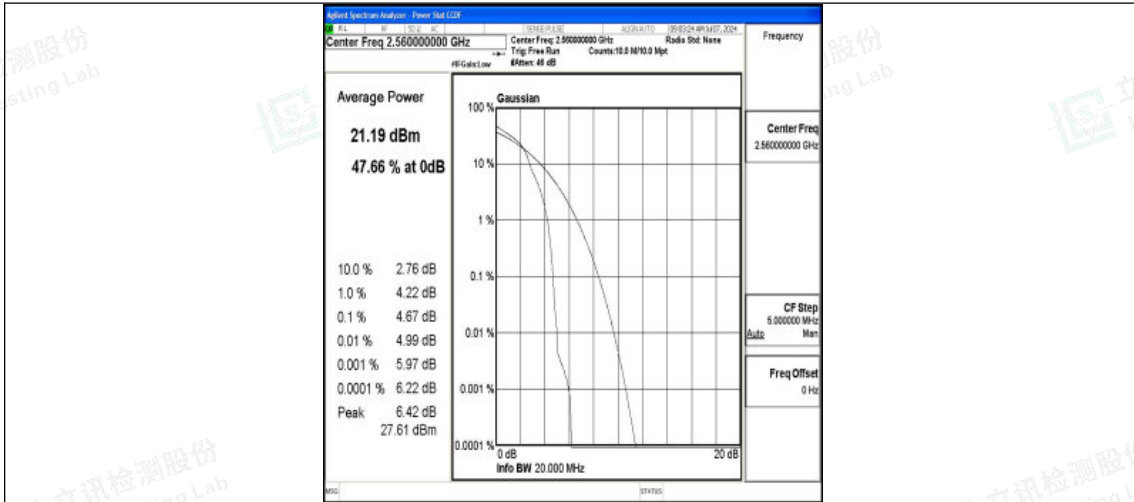

Band7-20MHz-QPSK-21100-100RB#0-PASS

Band7-20MHz-16QAM-21100-100RB#0-PASS

Band7-20MHz-QPSK-21350-1RB#0-PASS

Shenzhen LCS Compliance Testing Laboratory Ltd.
 Add: 101, 201 Bldg A & 301 Bldg C, Juji Industrial Park Yabianxueziwei, Shajing Street,
 Baoan District, Shenzhen, 518000, China
 Tel: +(86) 0755-82591330 | E-mail: webmaster@lcs-cert.com | Web: www.lcs-cert.com
 Scan code to check authenticity