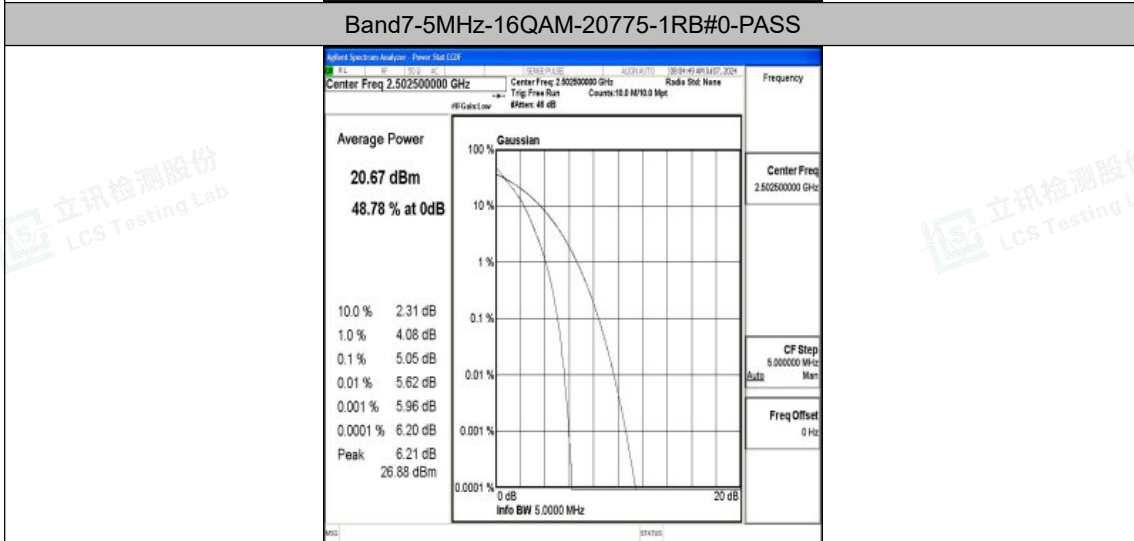

Test Graphs

Shenzhen LCS Compliance Testing Laboratory Ltd.
Add: 101, 201 Bldg A & 301 Bldg C, Juji Industrial Park Yabianxueziwei, Shajing Street, Baoan District, Shenzhen, 518000, China
Tel: +(86) 0755-82591330 | E-mail: webmaster@lcs-cert.com | Web: www.lcs-cert.com
Scan code to check authenticity