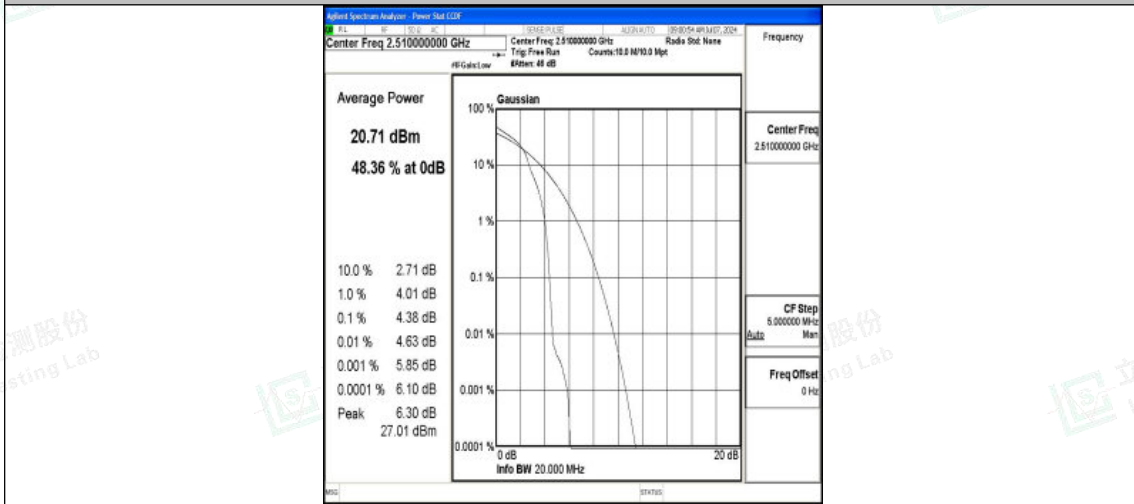

Band7-20MHz-16QAM-20850-1RB#0-PASS