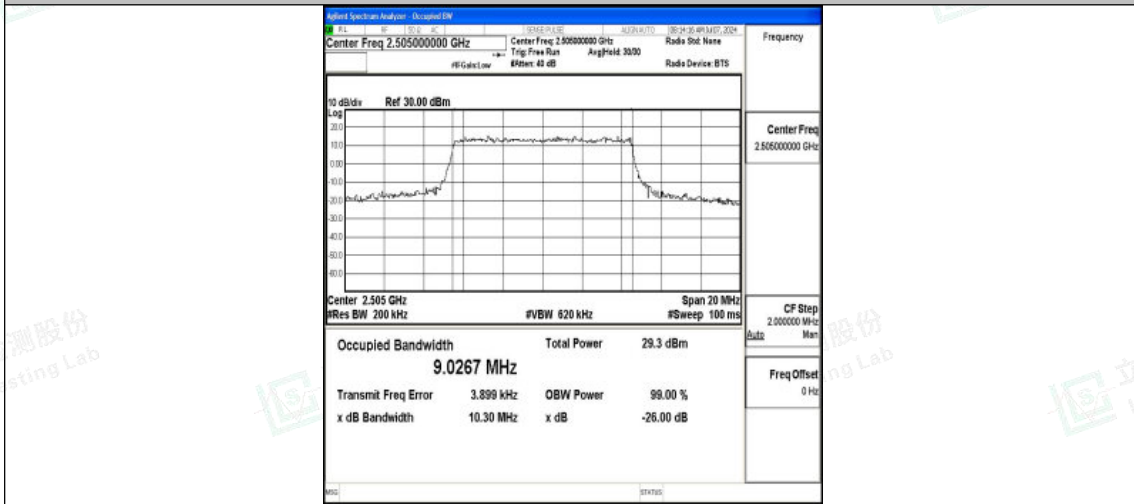

Band7-10MHz-16QAM-20800-50RB#0-PASS