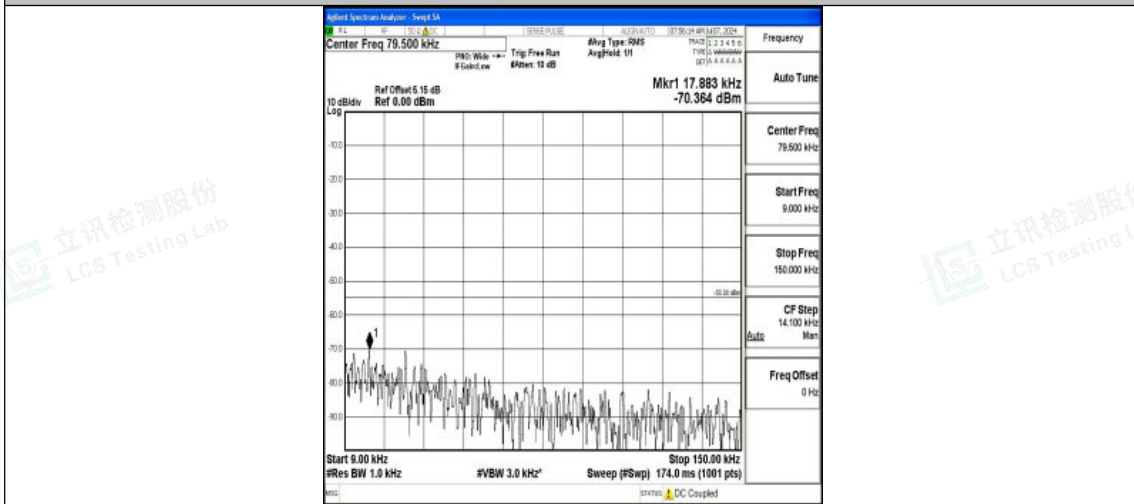

Band7_5MHz_16QAM_20775_1RB#0_0.009~0.15_0.009~0.15

Shenzhen LCS Compliance Testing Laboratory Ltd.
Add: 101, 201 Bldg A & 301 Bldg C, Juji Industrial Park Yabianxueziwei, Shajing Street,
Baoan District, Shenzhen, 518000, China
Tel: +(86) 0755-82591330 | E-mail: webmaster@lcs-cert.com | Web: www.lcs-cert.com
Scan code to check authenticity