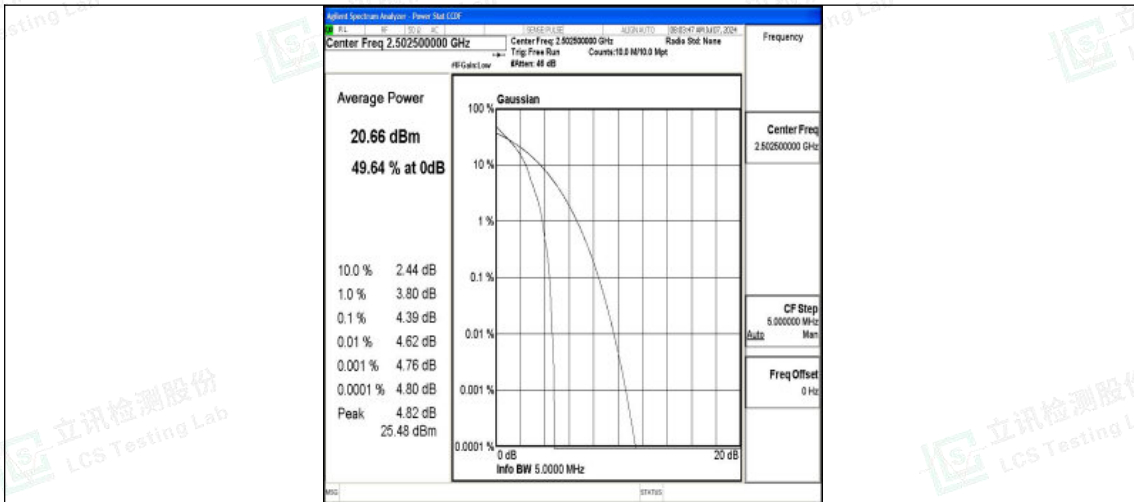

Test Graphs

Shenzhen LCS Compliance Testing Laboratory Ltd.
Add: 101, 201 Bldg A & 301 Bldg C, Juji Industrial Park Yabianxueziwei, Shajing Street, Baoan District, Shenzhen, 518000, China
Tel: +(86) 0755-82591330 | E-mail: webmaster@lcs-cert.com | Web: www.lcs-cert.com
Scan code to check authenticity