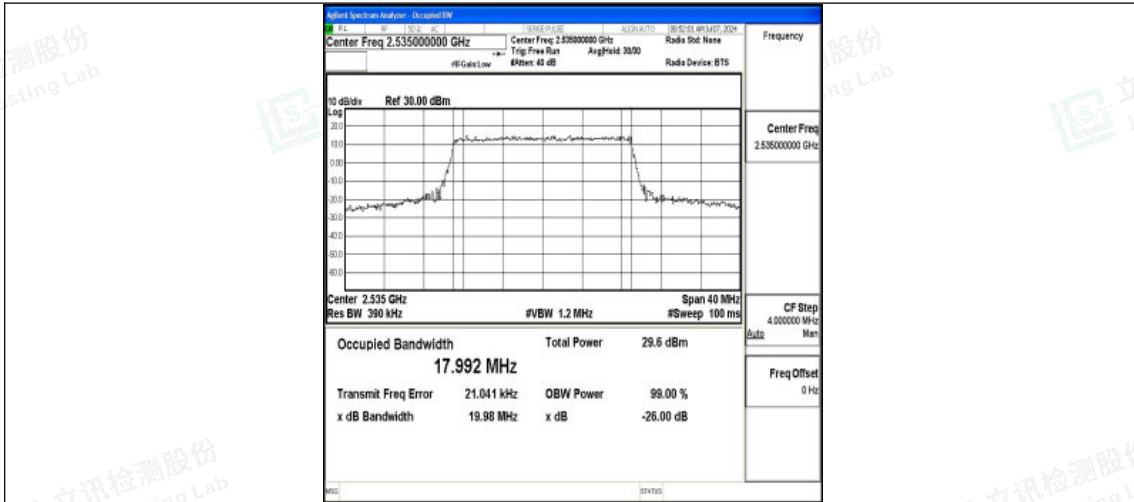

Band7-20MHz-QPSK-20850-100RB#0-PASS

Band7-20MHz-16QAM-20850-100RB#0-PASS

Band7-20MHz-QPSK-21100-100RB#0-PASS

Shenzhen LCS Compliance Testing Laboratory Ltd.
 Add: 101, 201 Bldg A & 301 Bldg C, Juji Industrial Park Yabianxueziwei, Shajing Street,
 Baoan District, Shenzhen, 518000, China
 Tel: +(86) 0755-82591330 | E-mail: webmaster@lcs-cert.com | Web: www.lcs-cert.com
 Scan code to check authenticity