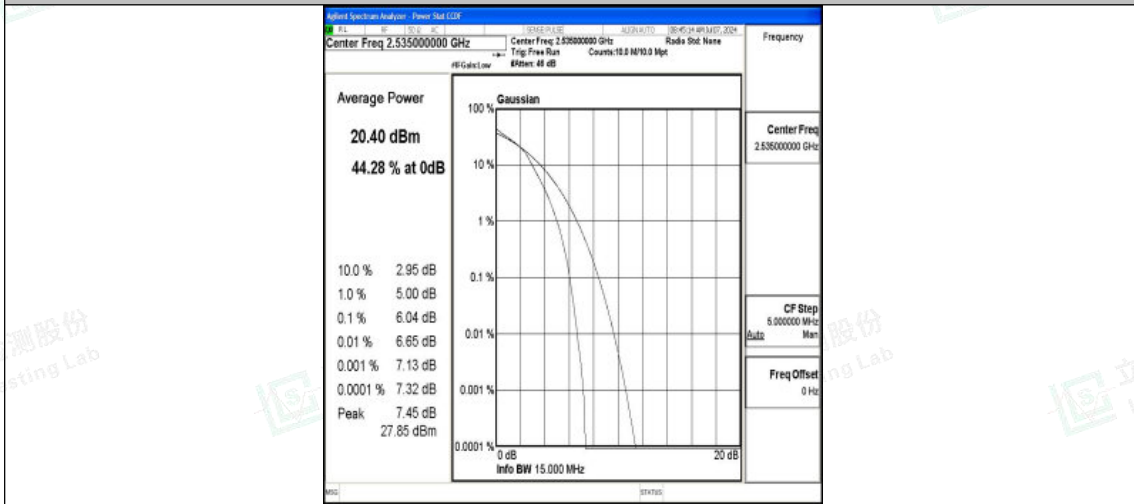

Band7-15MHz-16QAM-20825-75RB#0-PASS

Band7-15MHz-QPSK-21100-1RB#0-PASS

Band7-15MHz-16QAM-21100-1RB#0-PASS

Band7-15MHz-QPSK-21100-75RB#0-PASS

Band7-15MHz-16QAM-21100-75RB#0-PASS

Band7-15MHz-QPSK-21375-1RB#0-PASS