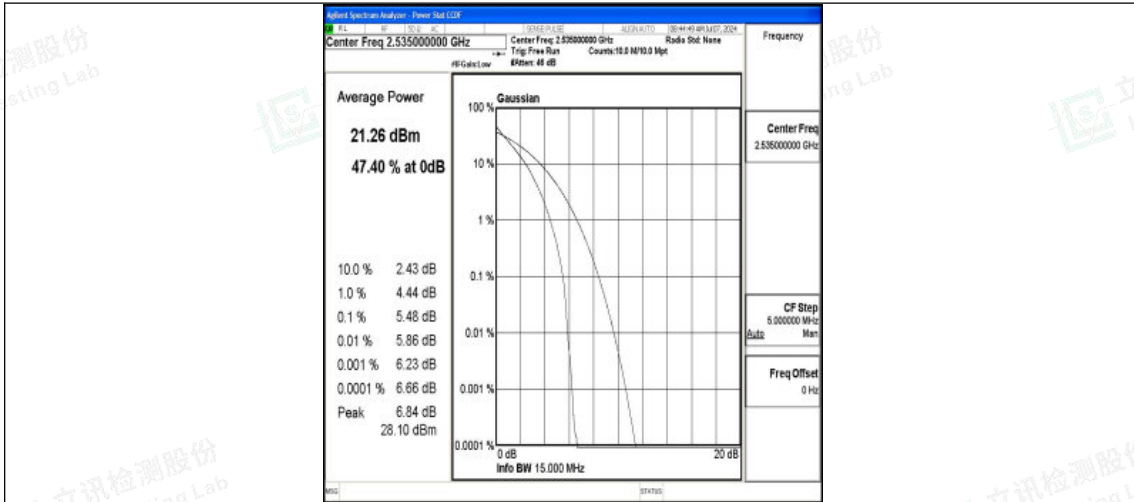

Band7-15MHz-16QAM-20825-75RB#0-PASS

Band7-15MHz-QPSK-21100-1RB#0-PASS

Band7-15MHz-16QAM-21100-1RB#0-PASS

Band7-15MHz-QPSK-21100-75RB#0-PASS

Band7-15MHz-16QAM-21100-75RB#0-PASS

Band7-15MHz-QPSK-21375-1RB#0-PASS