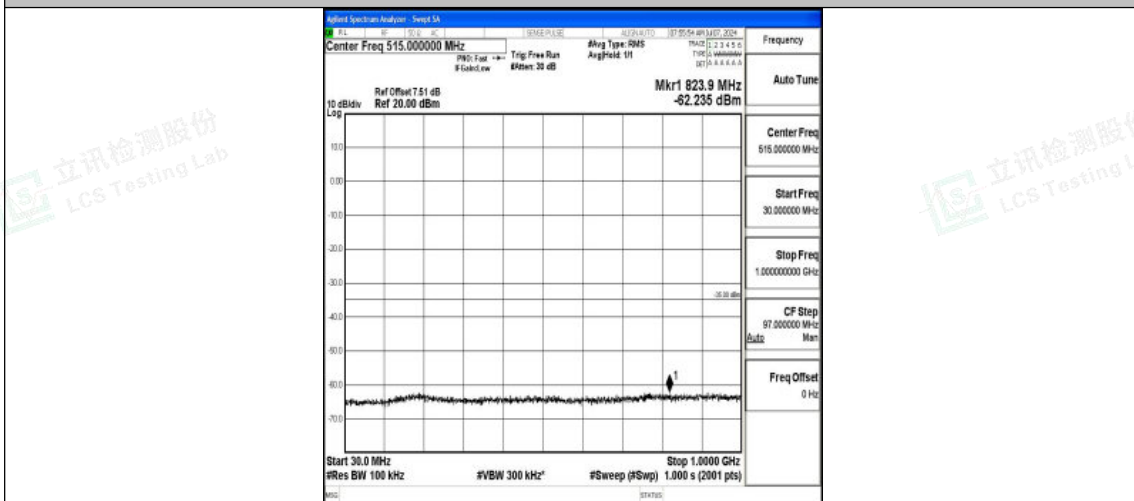

Test Graphs

Band7_5MHz_QPSK_20775_1RB#0_0.009~0.15_0.009~0.15

Band7_5MHz_QPSK_20775_1RB#0_0.15~30_0.15~30

Band7_5MHz_QPSK_20775_1RB#0_30~1000_30~1000

Shenzhen LCS Compliance Testing Laboratory Ltd.
Add: 101, 201 Bldg A & 301 Bldg C, Juji Industrial Park Yabianxueziwei, Shajing Street,
Baoan District, Shenzhen, 518000, China
Tel: +(86) 0755-82591330 | E-mail: webmaster@lcs-cert.com | Web: www.lcs-cert.com
Scan code to check authenticity