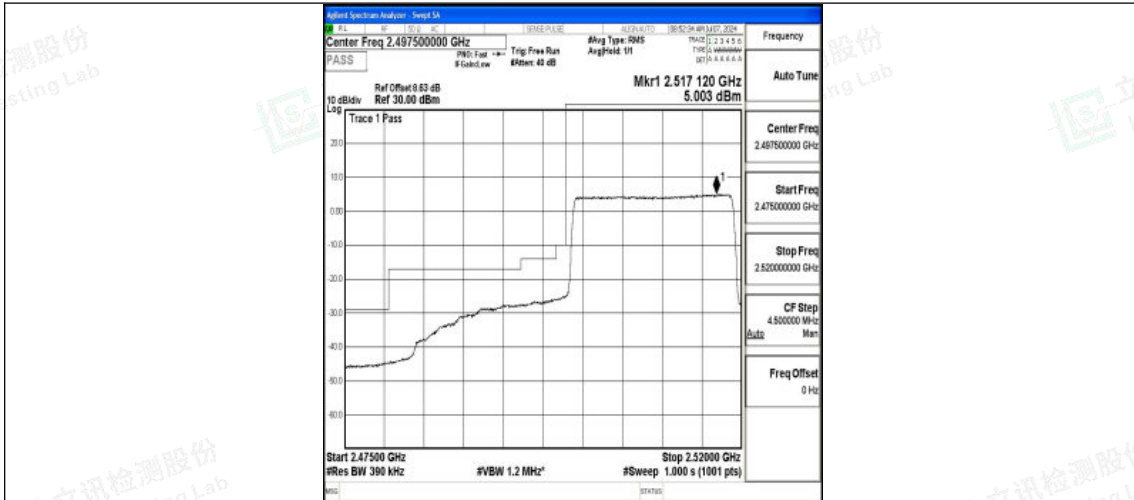

Band7_15MHz_16QAM_20825_75RB#0

Band7_15MHz_QPSK_21375_75RB#0

Band7_15MHz_16QAM_21375_75RB#0

Shenzhen LCS Compliance Testing Laboratory Ltd.
Add: 101, 201 Bldg A & 301 Bldg C, Juji Industrial Park Yabianxueziwei, Shajing Street,
Baoan District, Shenzhen, 518000, China
Tel: +(86) 0755-82591330 | E-mail: webmaster@lcs-cert.com | Web: www.lcs-cert.com
Scan code to check authenticity