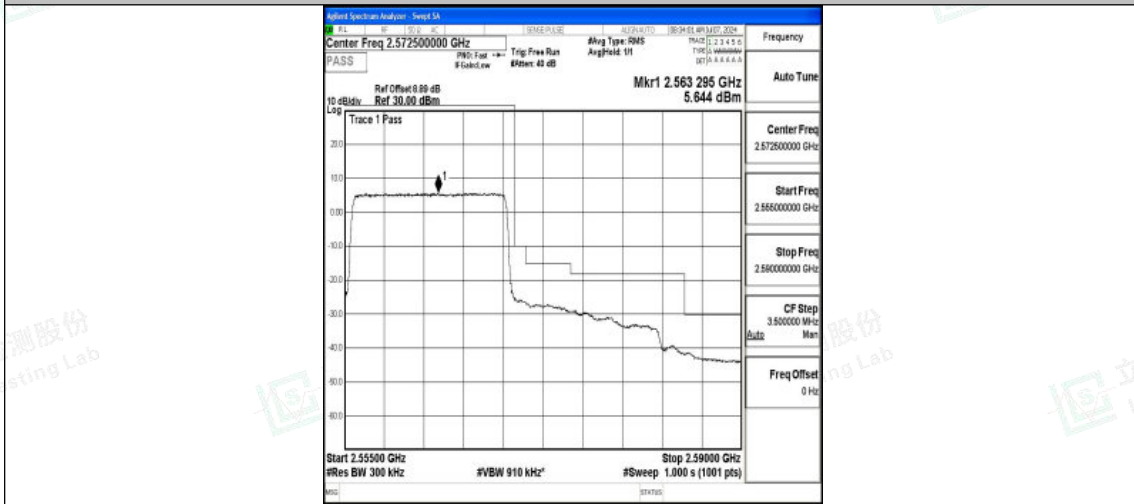

Band7_15MHz_QPSK_21375_75RB#0