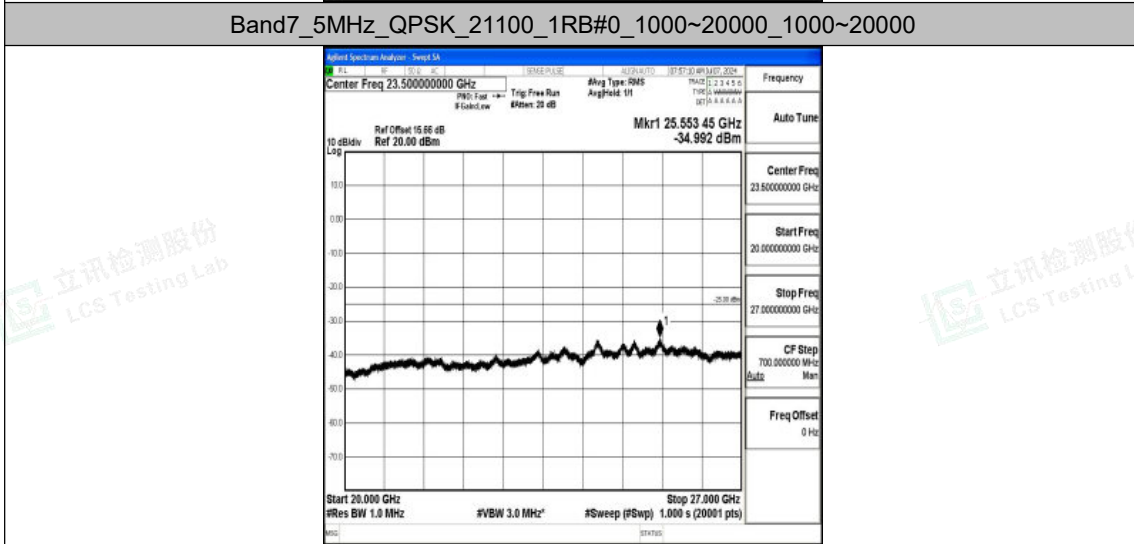

Band7_5MHz_16QAM_20775_1RB#0_20000~27000_20000~27000

Band7_5MHz_QPSK_21100_1RB#0_0.009~0.15_0.009~0.15

Band7_5MHz_QPSK_21100_1RB#0_0.15~30_0.15~30

Shenzhen LCS Compliance Testing Laboratory Ltd.
 Add: 101, 201 Bldg A & 301 Bldg C, Juji Industrial Park Yabianxueziwei, Shajing Street,
 Baoan District, Shenzhen, 518000, China
 Tel: +(86) 0755-82591330 | E-mail: webmaster@lcs-cert.com | Web: www.lcs-cert.com
 Scan code to check authenticity