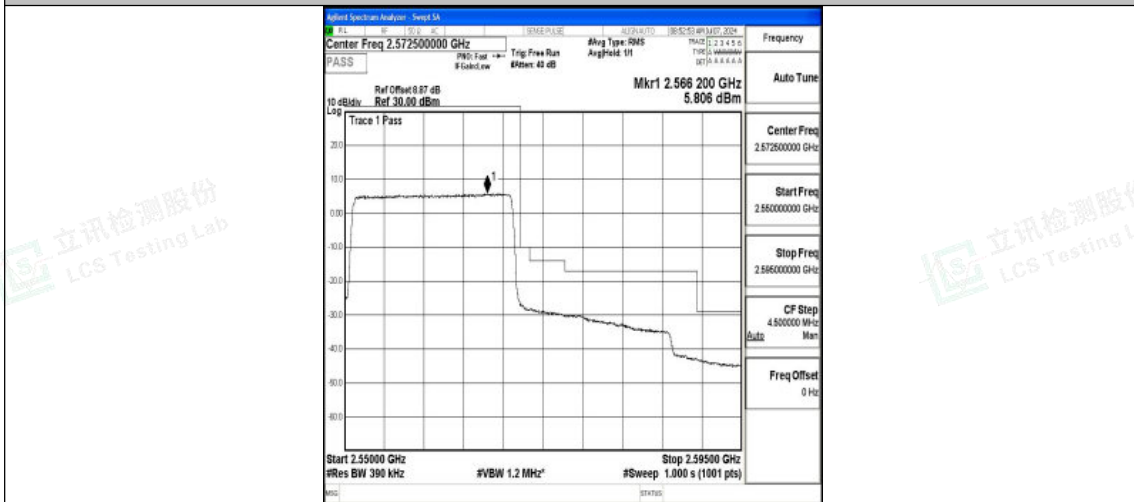

Band7_20MHz_QPSK_21350_100RB#0

Shenzhen LCS Compliance Testing Laboratory Ltd.
Add: 101, 201 Bldg A & 301 Bldg C, Juji Industrial Park Yabianxueziwei, Shajing Street,
Baoan District, Shenzhen, 518000, China
Tel: +(86) 0755-82591330 | E-mail: webmaster@lcs-cert.com | Web: www.lcs-cert.com
Scan code to check authenticity