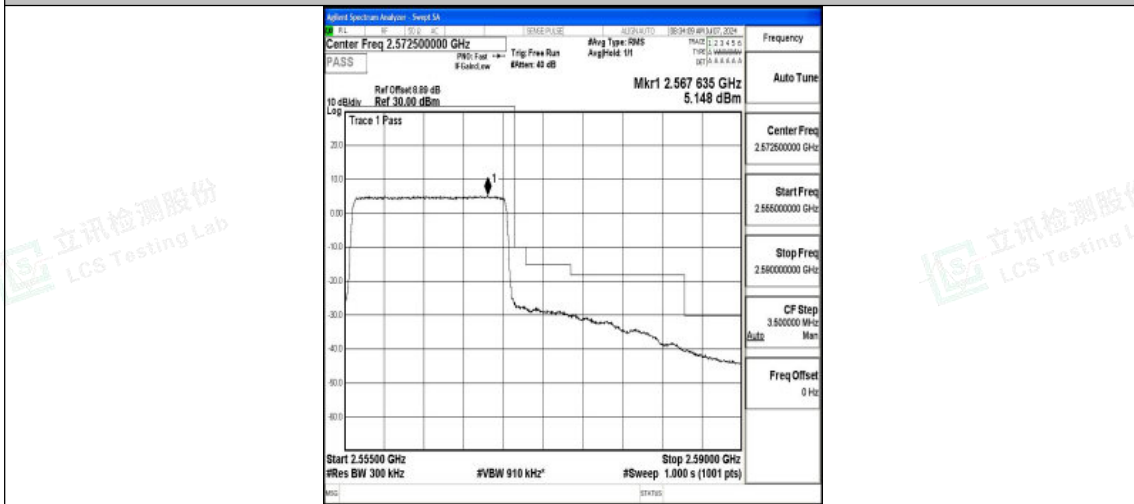

Band7_15MHz_16QAM_21375_75RB#0

Shenzhen LCS Compliance Testing Laboratory Ltd.
Add: 101, 201 Bldg A & 301 Bldg C, Juji Industrial Park Yabianxueziwei, Shajing Street,
Baoan District, Shenzhen, 518000, China
Tel: +(86) 0755-82591330 | E-mail: webmaster@lcs-cert.com | Web: www.lcs-cert.com
Scan code to check authenticity