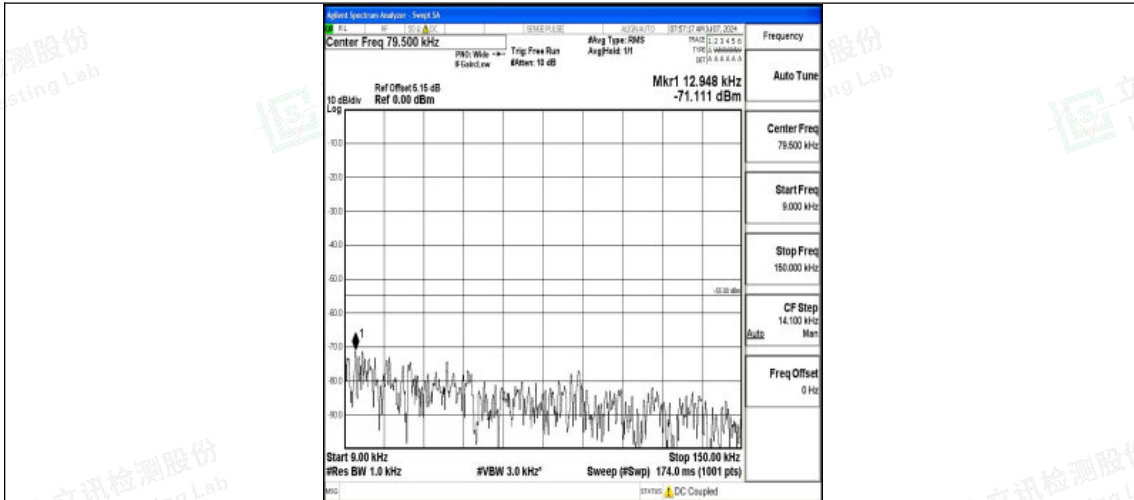

Band7_5MHz_16QAM_21100_1RB#0_0.009~0.15_0.009~0.15