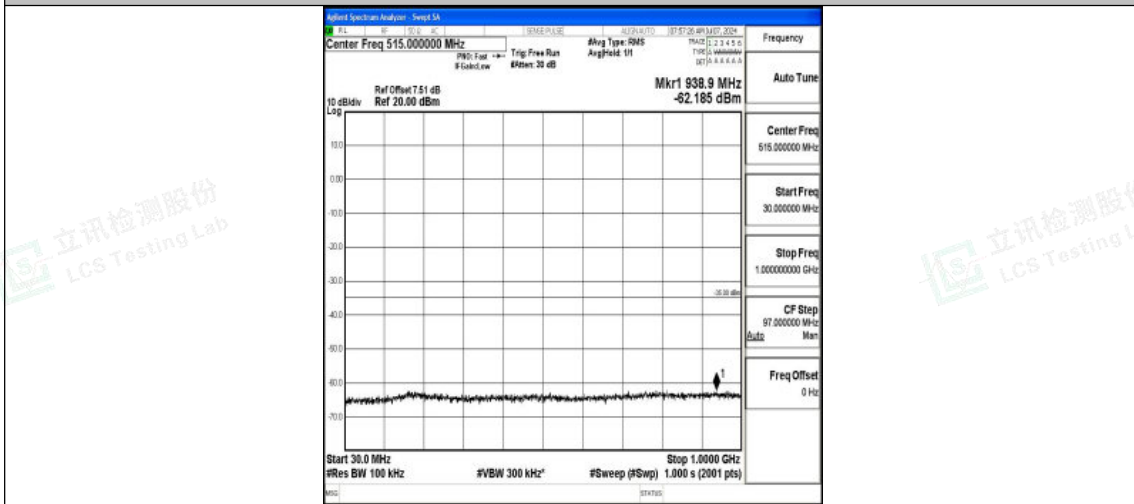

Band7_5MHz_16QAM_21100_1RB#0_30~1000_30~1000

Shenzhen LCS Compliance Testing Laboratory Ltd.
Add: 101, 201 Bldg A & 301 Bldg C, Juji Industrial Park Yabianxueziwei, Shajing Street,
Baoan District, Shenzhen, 518000, China
Tel: +(86) 0755-82591330 | E-mail: webmaster@lcs-cert.com | Web: www.lcs-cert.com
Scan code to check authenticity