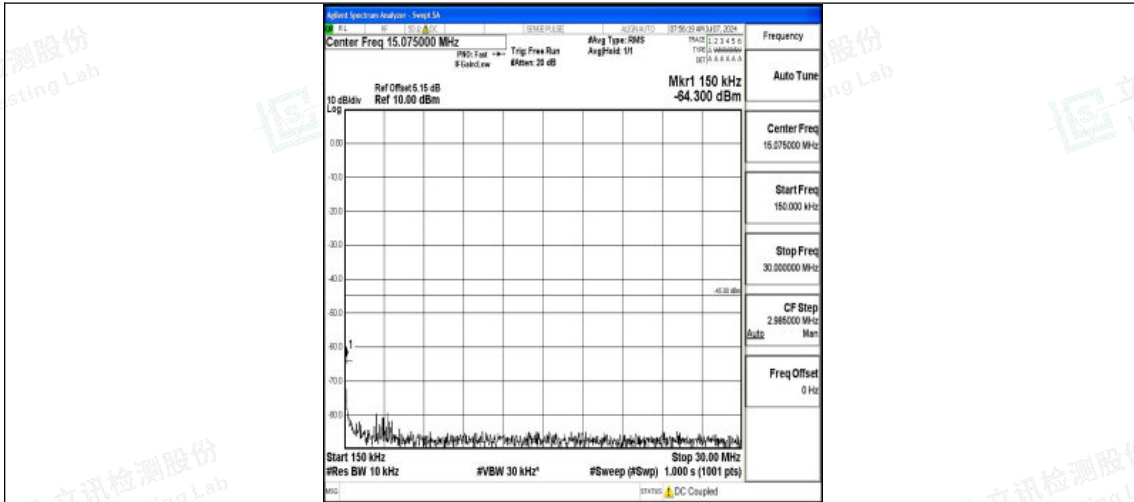

Band7_5MHz_QPSK_20775_1RB#0_1000~20000_1000~20000

Band7_5MHz_QPSK_20775_1RB#0_20000~27000_20000~27000

Band7_5MHz_16QAM_20775_1RB#0_0.009~0.15_0.009~0.15

Shenzhen LCS Compliance Testing Laboratory Ltd.
 Add: 101, 201 Bldg A & 301 Bldg C, Juji Industrial Park Yabianxueziwei, Shajing Street,
 Baoan District, Shenzhen, 518000, China
 Tel: +(86) 0755-82591330 | E-mail: webmaster@lcs-cert.com | Web: www.lcs-cert.com
 Scan code to check authenticity