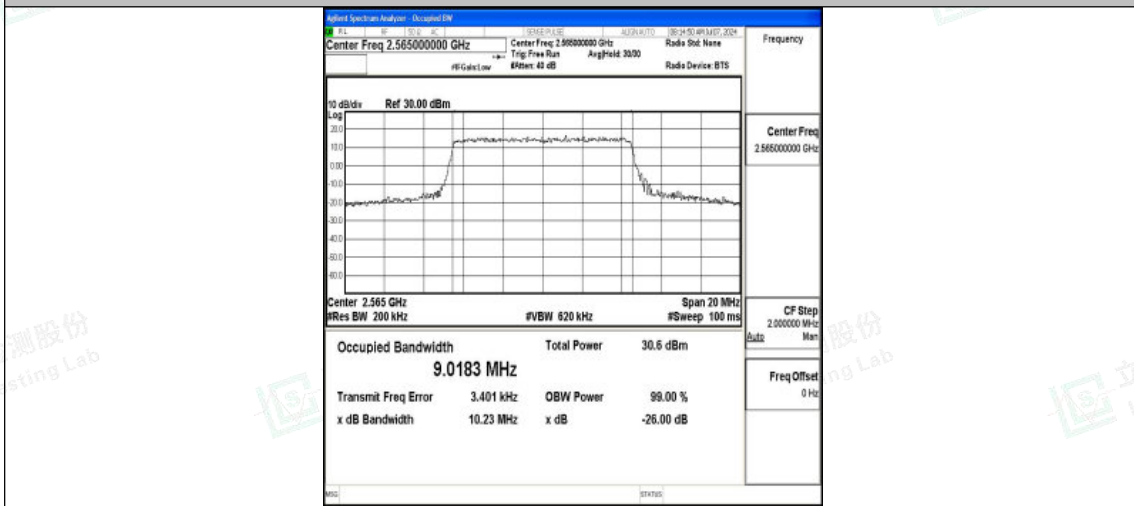

Band7-10MHz-QPSK-21400-50RB#0-PASS