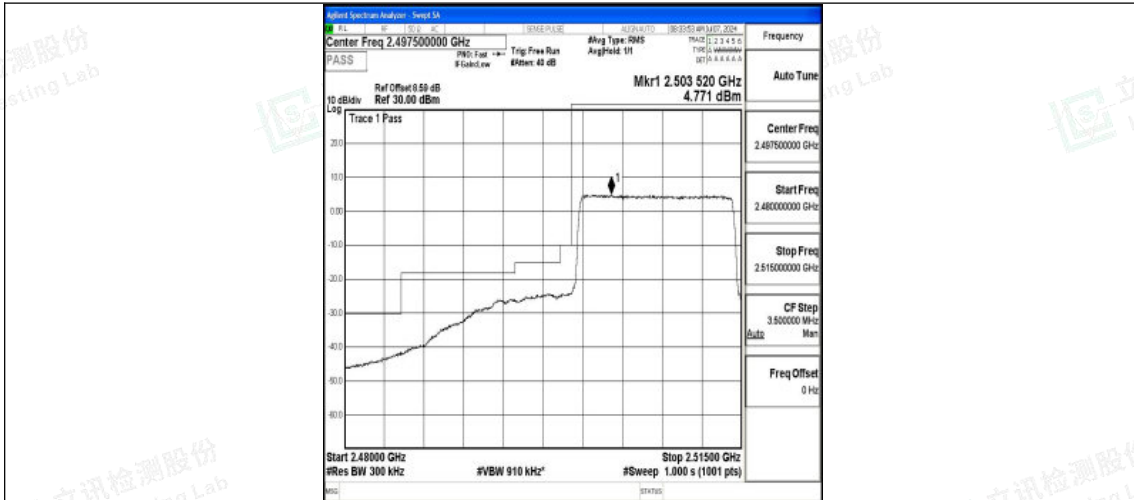

Band7_10MHz_QPSK_21400_50RB#0

Band7_10MHz_16QAM_21400_50RB#0

Band7_15MHz_QPSK_20825_75RB#0

Shenzhen LCS Compliance Testing Laboratory Ltd.
Add: 101, 201 Bldg A & 301 Bldg C, Juji Industrial Park Yabianxueziwei, Shajing Street,
Baoan District, Shenzhen, 518000, China
Tel: +(86) 0755-82591330 | E-mail: webmaster@lcs-cert.com | Web: www.lcs-cert.com
Scan code to check authenticity