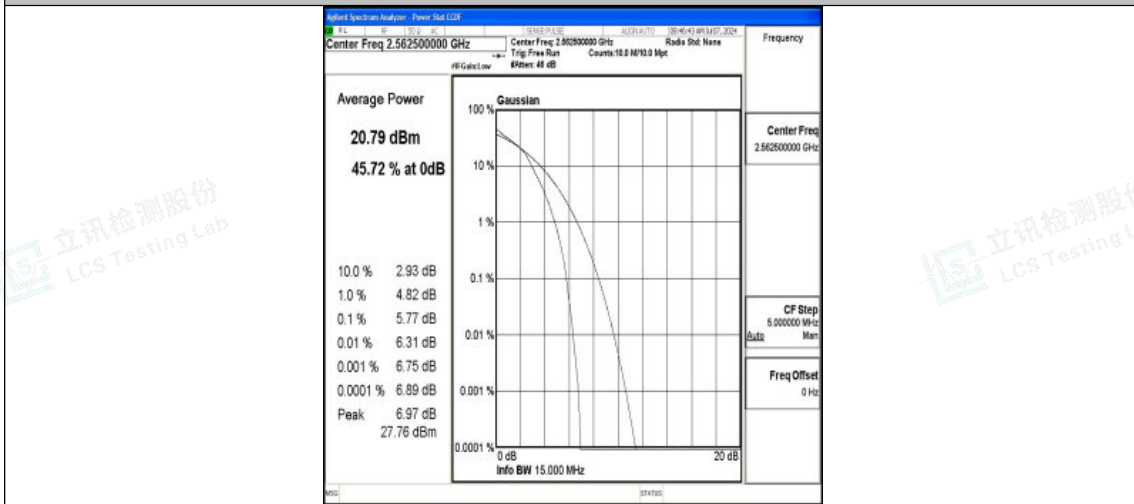

Band7-15MHz-16QAM-21375-75RB#0-PASS

Shenzhen LCS Compliance Testing Laboratory Ltd.
Add: 101, 201 Bldg A & 301 Bldg C, Juji Industrial Park Yabianxueziwei, Shajing Street,
Baoan District, Shenzhen, 518000, China
Tel: +(86) 0755-82591330 | E-mail: webmaster@lcs-cert.com | Web: www.lcs-cert.com
Scan code to check authenticity