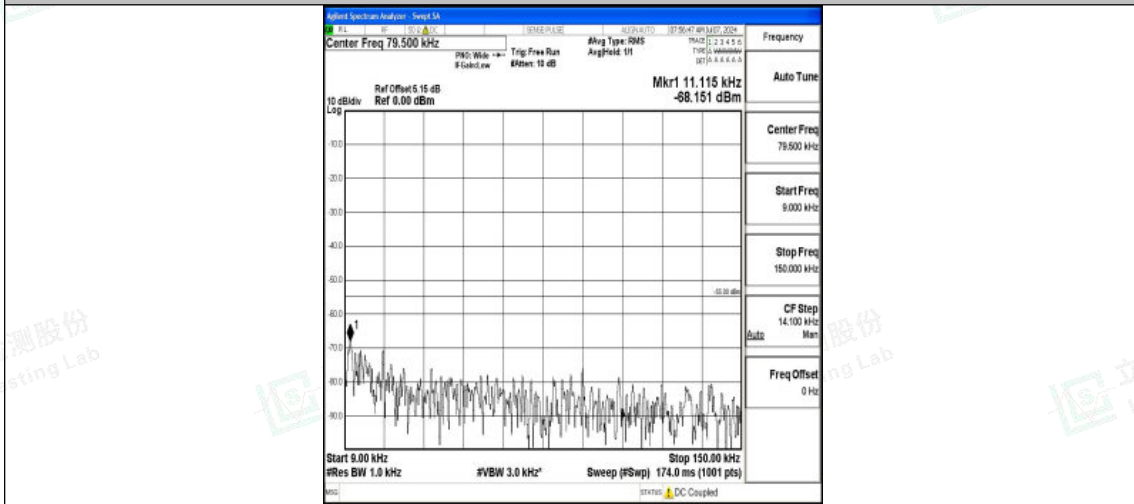

Band7_5MHz_QPSK_21100_1RB#0_0.009~0.15_0.009~0.15