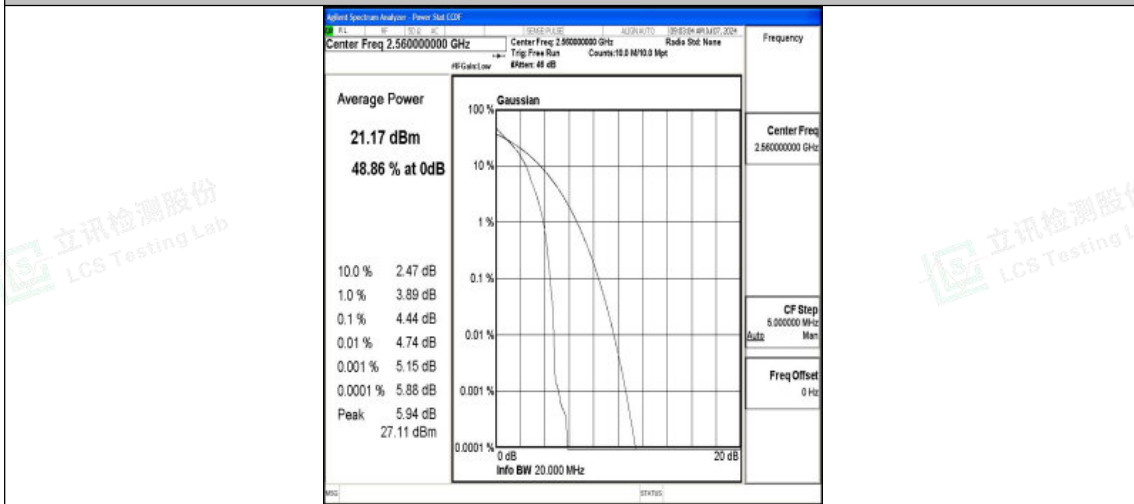

Band7-20MHz-QPSK-21350-1RB#0-PASS

Shenzhen LCS Compliance Testing Laboratory Ltd.
Add: 101, 201 Bldg A & 301 Bldg C, Juji Industrial Park Yabianxueziwei, Shajing Street,
Baoan District, Shenzhen, 518000, China
Tel: +(86) 0755-82591330 | E-mail: webmaster@lcs-cert.com | Web: www.lcs-cert.com
Scan code to check authenticity