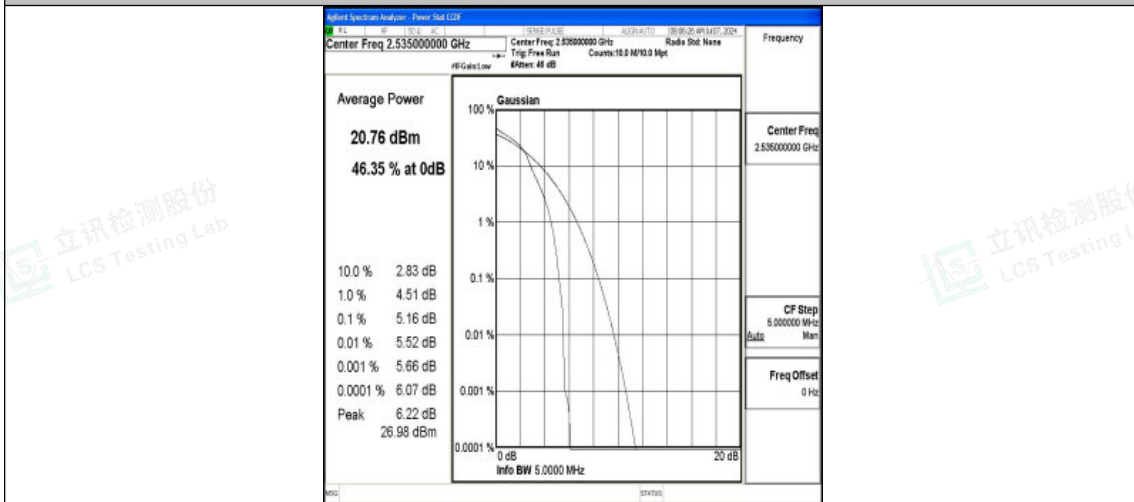

Band7-5MHz-16QAM-21100-1RB#0-PASS

Shenzhen LCS Compliance Testing Laboratory Ltd.
Add: 101, 201 Bldg A & 301 Bldg C, Juji Industrial Park Yabianxueziwei, Shajing Street,
Baoan District, Shenzhen, 518000, China
Tel: +(86) 0755-82591330 | E-mail: webmaster@lcs-cert.com | Web: www.lcs-cert.com
Scan code to check authenticity