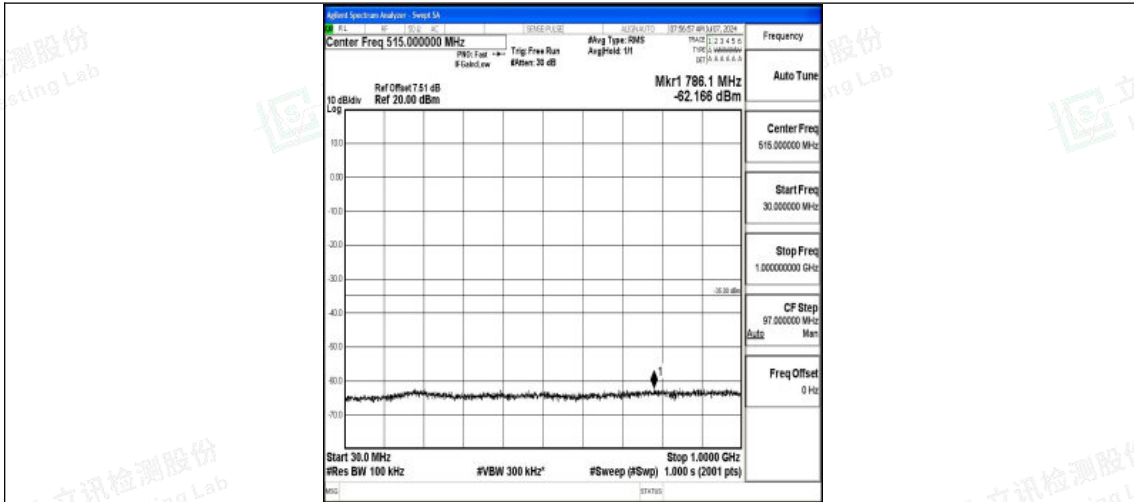

Band7_5MHz_16QAM_20775_1RB#0_20000~27000_20000~27000

Band7_5MHz_QPSK_21100_1RB#0_0.009~0.15_0.009~0.15

Band7_5MHz_QPSK_21100_1RB#0_0.15~30_0.15~30

Shenzhen LCS Compliance Testing Laboratory Ltd.
 Add: 101, 201 Bldg A & 301 Bldg C, Juji Industrial Park Yabianxueziwei, Shajing Street,
 Baoan District, Shenzhen, 518000, China
 Tel: +(86) 0755-82591330 | E-mail: webmaster@lcs-cert.com | Web: www.lcs-cert.com
 Scan code to check authenticity