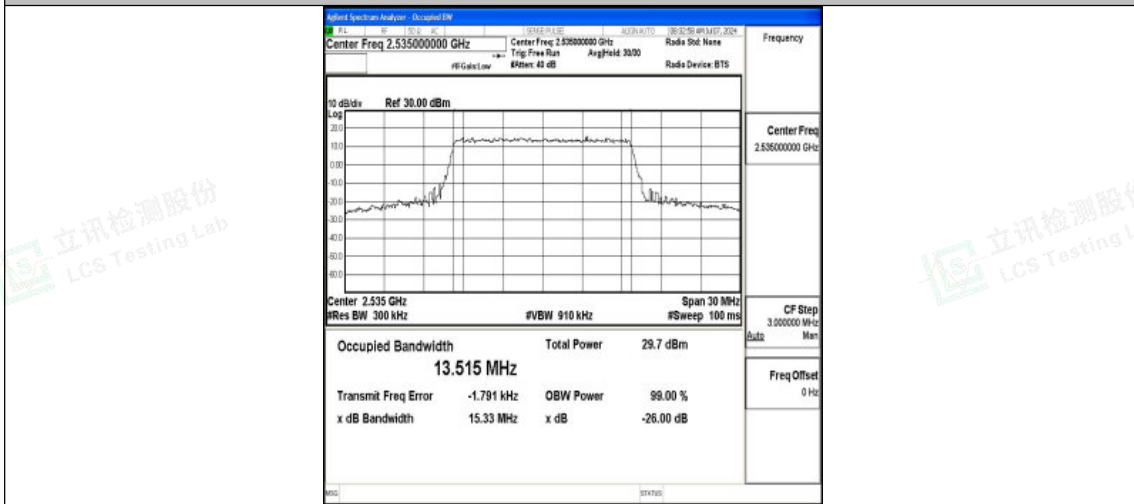

Band7-15MHz-QPSK-21100-75RB#0-PASS

Shenzhen LCS Compliance Testing Laboratory Ltd.
Add: 101, 201 Bldg A & 301 Bldg C, Juji Industrial Park Yabianxueziwei, Shajing Street,
Baoan District, Shenzhen, 518000, China
Tel: +(86) 0755-82591330 | E-mail: webmaster@lcs-cert.com | Web: www.lcs-cert.com
Scan code to check authenticity