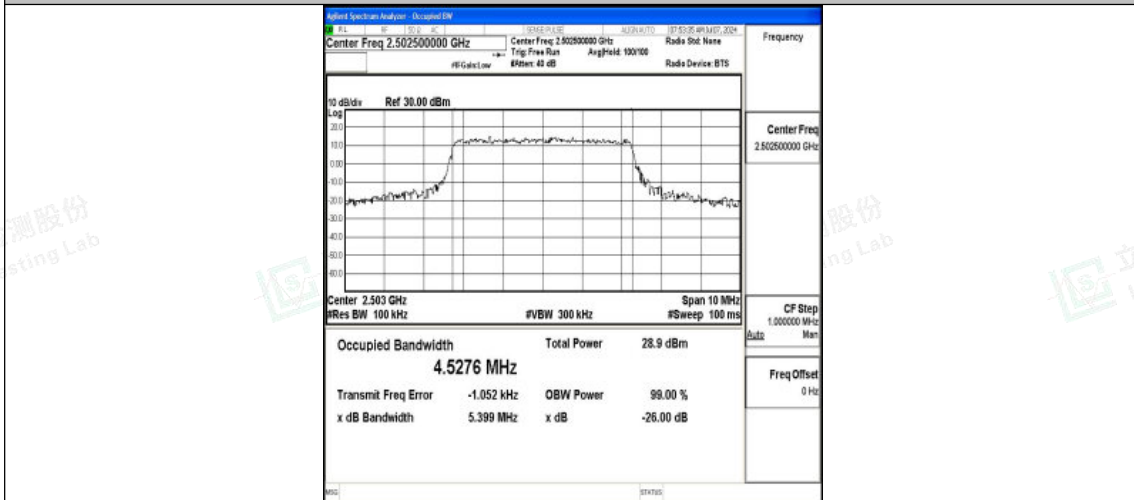

Band7-5MHz-16QAM-20775-25RB#0-PASS