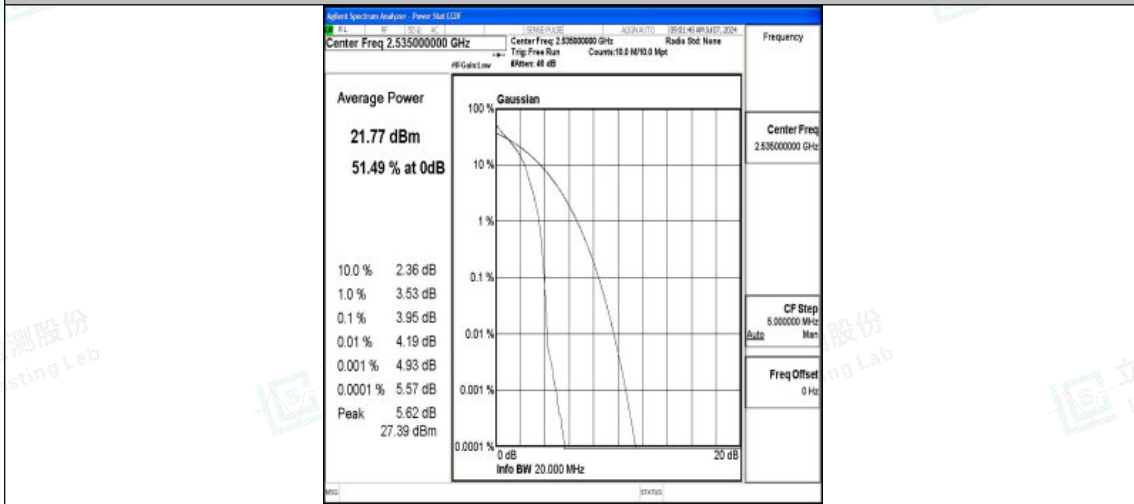

Band7-20MHz-QPSK-21100-1RB#0-PASS