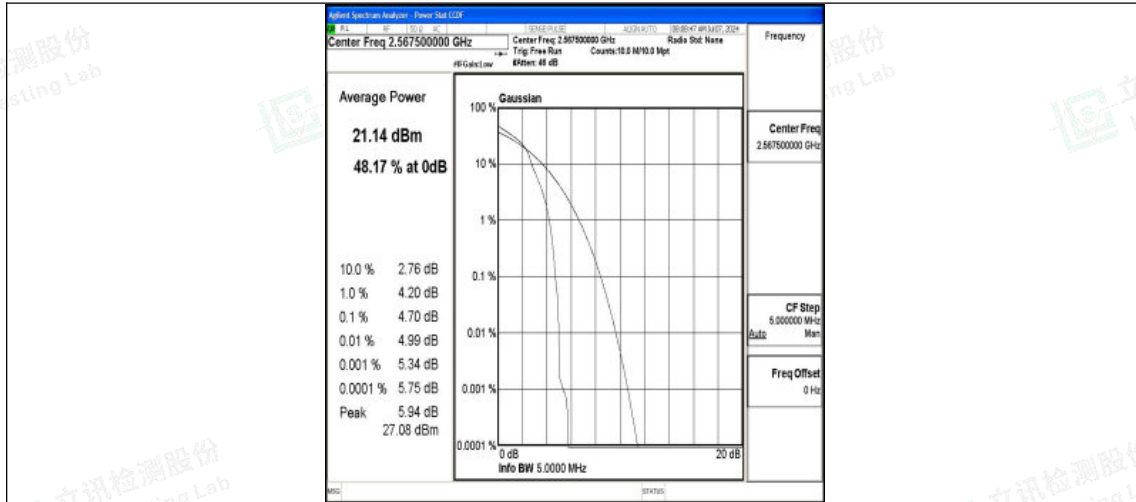

Band7-5MHz-QPSK-21100-25RB#0-PASS

Band7-5MHz-16QAM-21100-25RB#0-PASS

Band7-5MHz-QPSK-21425-1RB#0-PASS

Shenzhen LCS Compliance Testing Laboratory Ltd.
Add: 101, 201 Bldg A & 301 Bldg C, Juji Industrial Park Yabianxueziwei, Shajing Street,
Baoan District, Shenzhen, 518000, China
Tel: +(86) 0755-82591330 | E-mail: webmaster@lcs-cert.com | Web: www.lcs-cert.com
Scan code to check authenticity