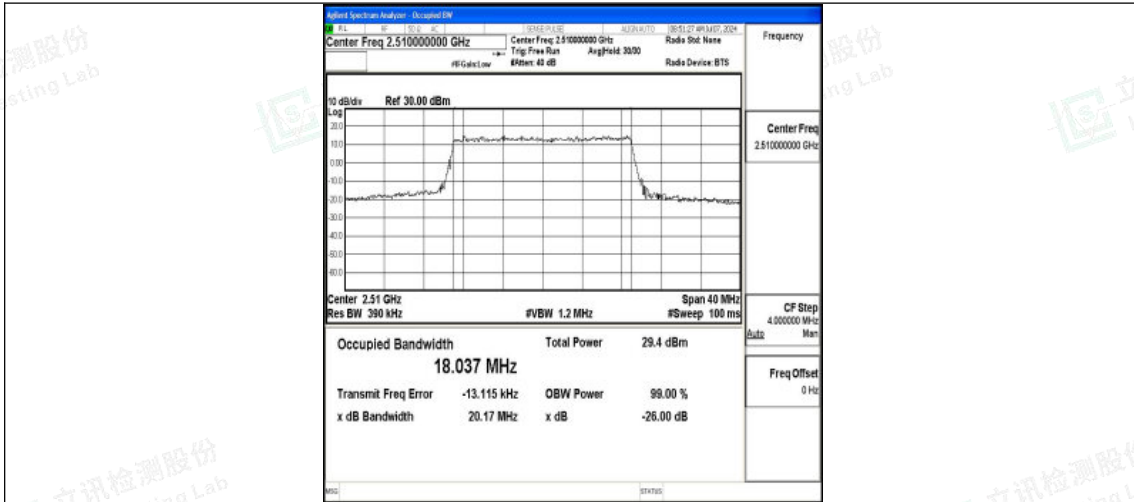

Band7-15MHz-16QAM-21100-75RB#0-PASS

Band7-15MHz-QPSK-21375-75RB#0-PASS

Band7-15MHz-16QAM-21375-75RB#0-PASS

Shenzhen LCS Compliance Testing Laboratory Ltd.
 Add: 101, 201 Bldg A & 301 Bldg C, Juji Industrial Park Yabianxueziwei, Shajing Street,
 Baoan District, Shenzhen, 518000, China
 Tel: +(86) 0755-82591330 | E-mail: webmaster@lcs-cert.com | Web: www.lcs-cert.com
 Scan code to check authenticity