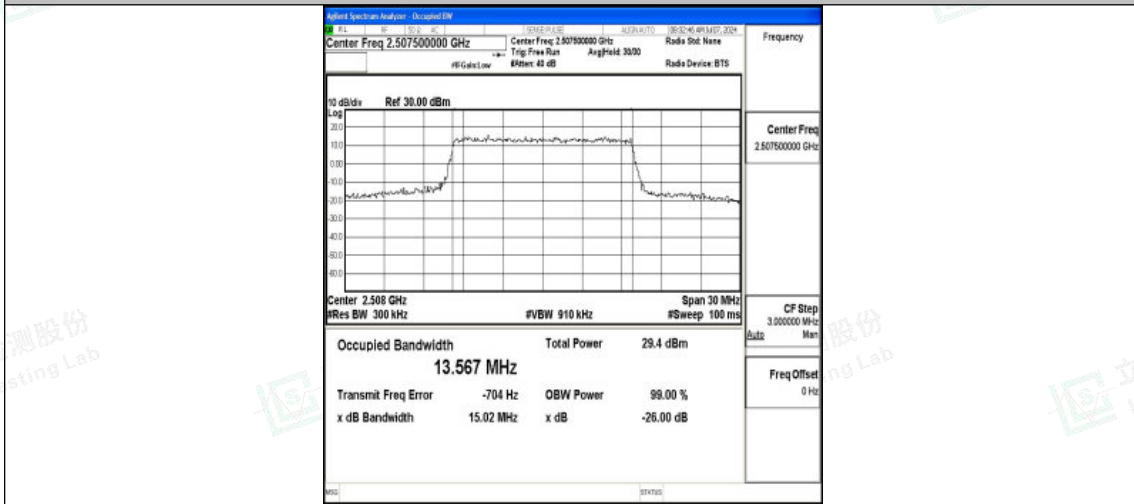

Band7-15MHz-16QAM-20825-75RB#0-PASS