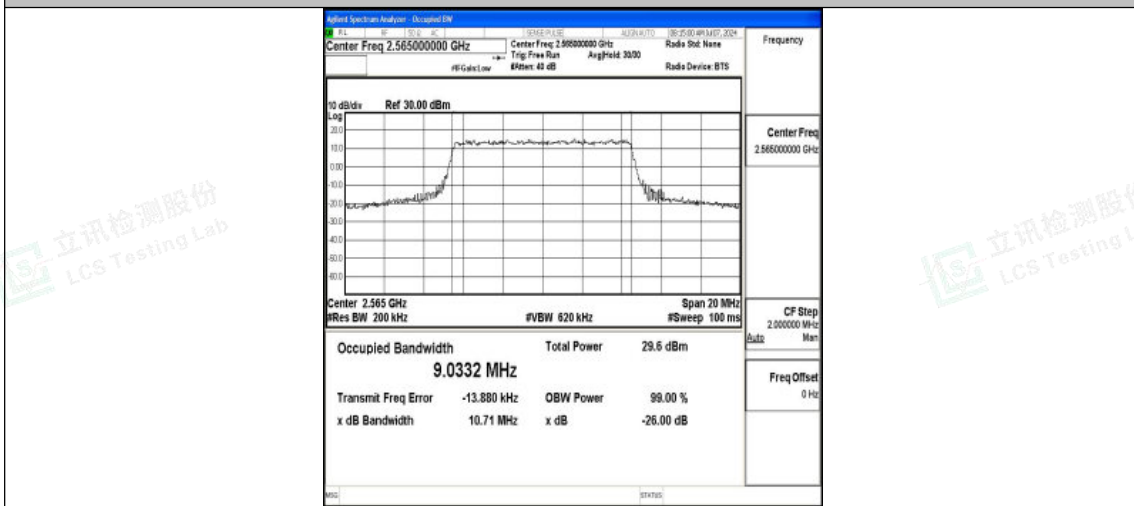

Band7-10MHz-16QAM-21400-50RB#0-PASS

Shenzhen LCS Compliance Testing Laboratory Ltd.
Add: 101, 201 Bldg A & 301 Bldg C, Juji Industrial Park Yabianxueziwei, Shajing Street,
Baoan District, Shenzhen, 518000, China
Tel: +(86) 0755-82591330 | E-mail: webmaster@lcs-cert.com | Web: www.lcs-cert.com
Scan code to check authenticity