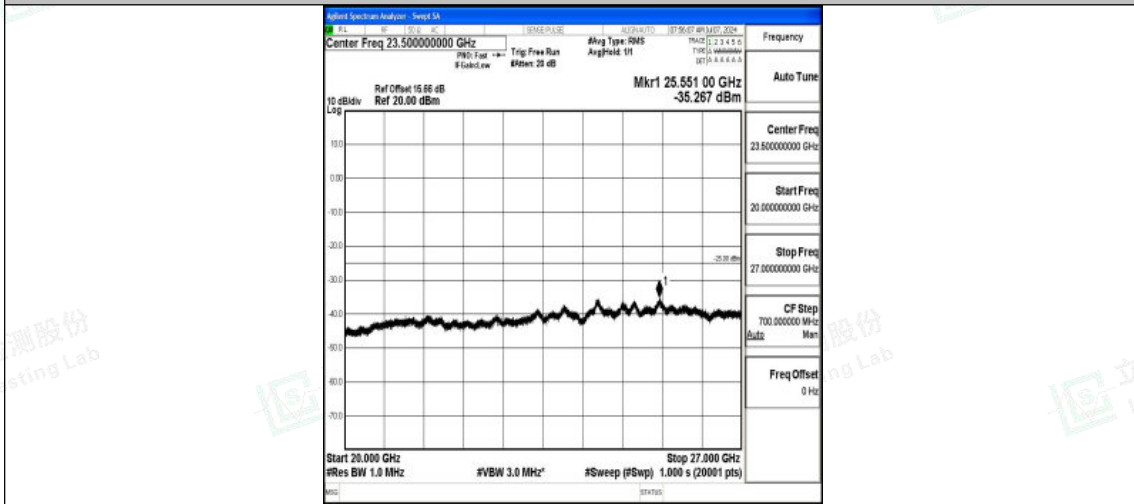

Band7_5MHz_QPSK_20775_1RB#0_20000~27000_20000~27000