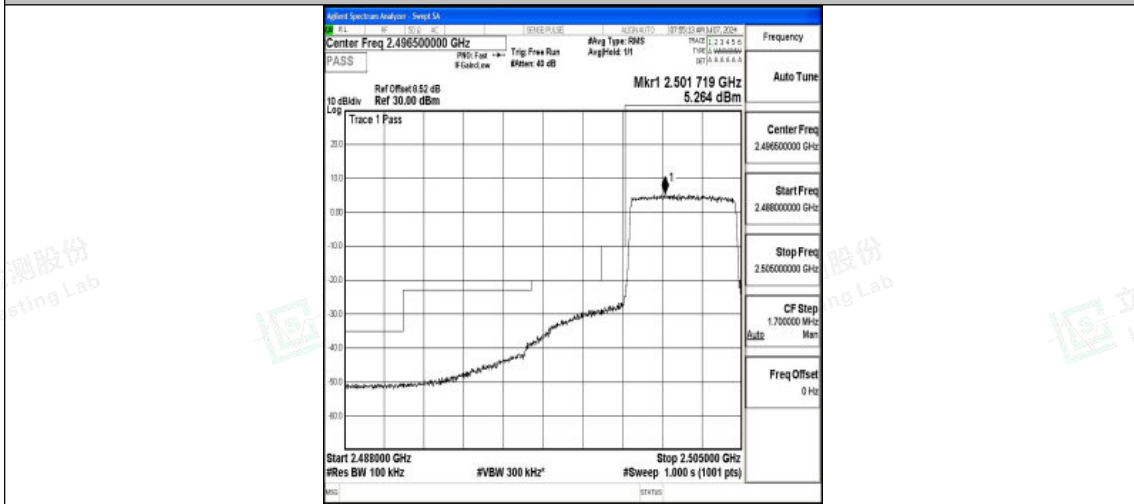

Band7_5MHz_16QAM_20775_25RB#0