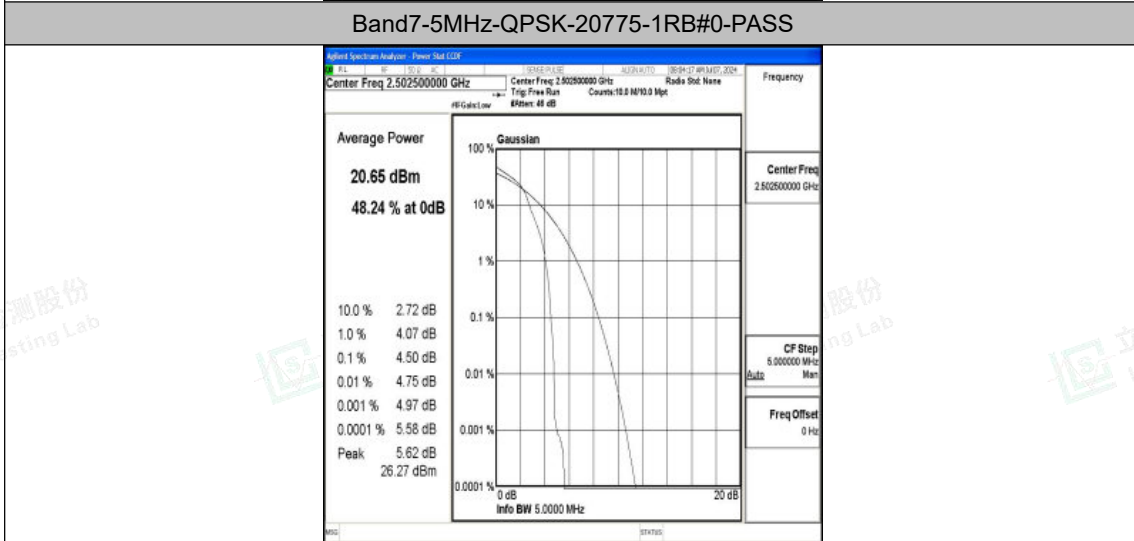

Test Graphs

Shenzhen LCS Compliance Testing Laboratory Ltd.
Add: 101, 201 Bldg A & 301 Bldg C, Juji Industrial Park Yabianxueziwei, Shajing Street, Baoan District, Shenzhen, 518000, China
Tel: +(86) 0755-82591330 | E-mail: webmaster@lcs-cert.com | Web: www.lcs-cert.com
Scan code to check authenticity