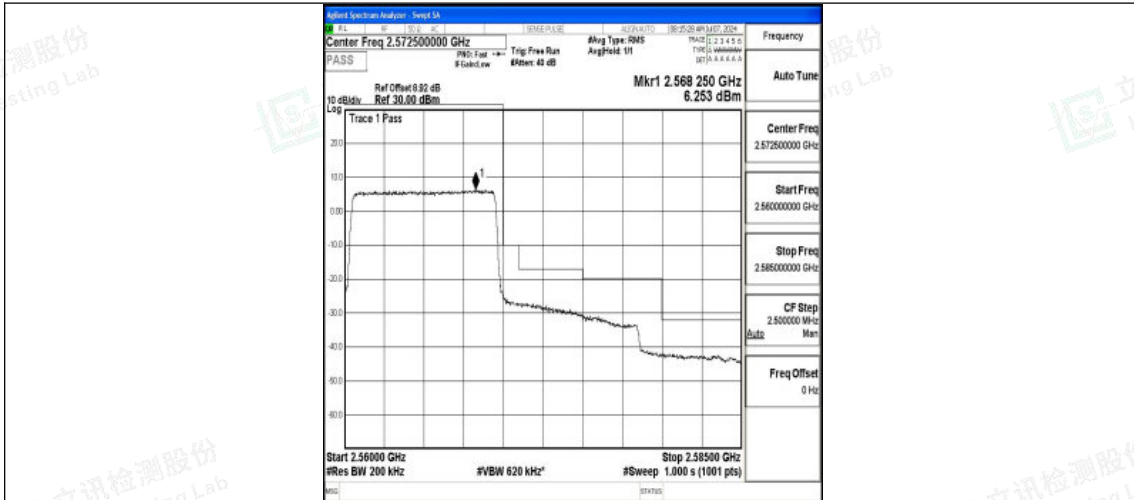

Band7_5MHz_16QAM_21425_25RB#0

Band7_10MHz_QPSK_20800_50RB#0

Band7_10MHz_16QAM_20800_50RB#0

Shenzhen LCS Compliance Testing Laboratory Ltd.
 Add: 101, 201 Bldg A & 301 Bldg C, Juji Industrial Park Yabianxueziwei, Shajing Street,
 Baoan District, Shenzhen, 518000, China
 Tel: +(86) 0755-82591330 | E-mail: webmaster@lcs-cert.com | Web: www.lcs-cert.com
 Scan code to check authenticity