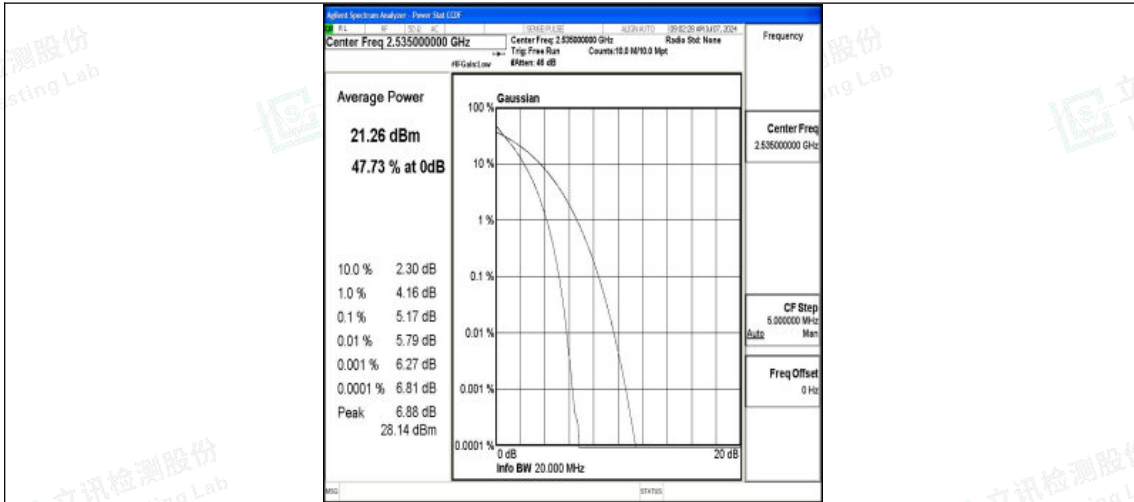

Band7-20MHz-16QAM-20850-100RB#0-PASS

Band7-20MHz-QPSK-21100-1RB#0-PASS

Band7-20MHz-16QAM-21100-1RB#0-PASS

Shenzhen LCS Compliance Testing Laboratory Ltd.
 Add: 101, 201 Bldg A & 301 Bldg C, Juji Industrial Park Yabianxueziwei, Shajing Street,
 Baoan District, Shenzhen, 518000, China
 Tel: +(86) 0755-82591330 | E-mail: webmaster@lcs-cert.com | Web: www.lcs-cert.com
 Scan code to check authenticity