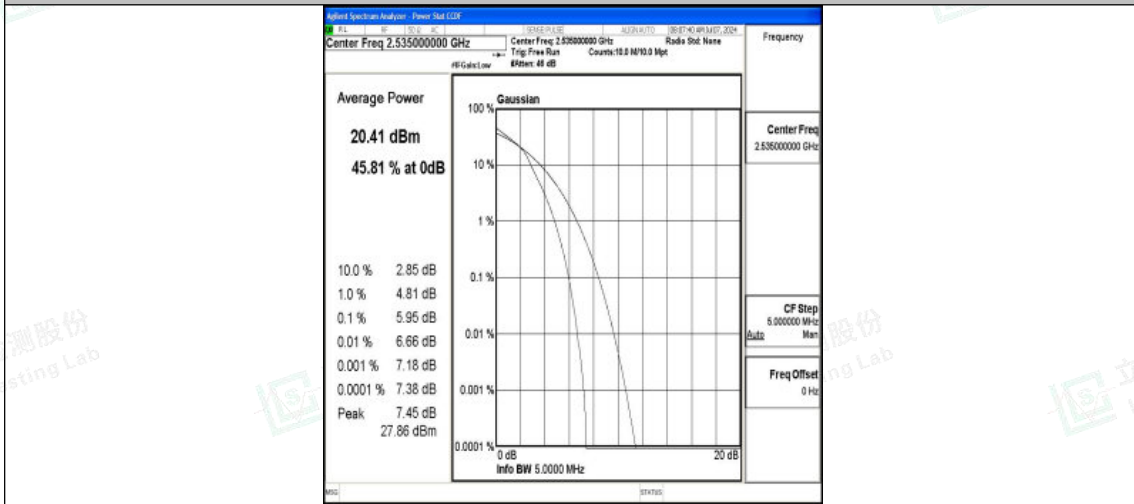

Band7-5MHz-16QAM-21100-25RB#0-PASS