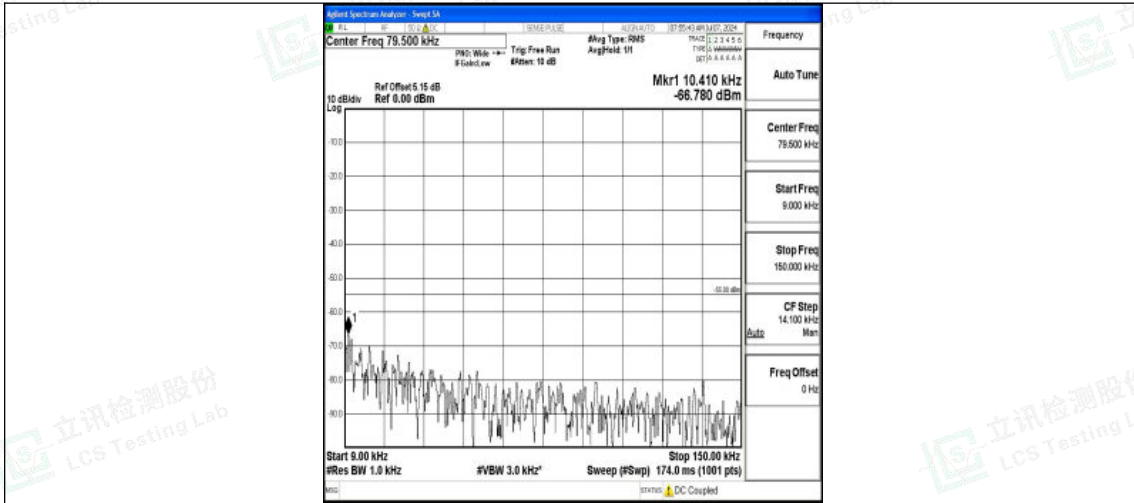

Test Graphs

Band7_5MHz_QPSK_20775_1RB#0_0.009~0.15_0.009~0.15