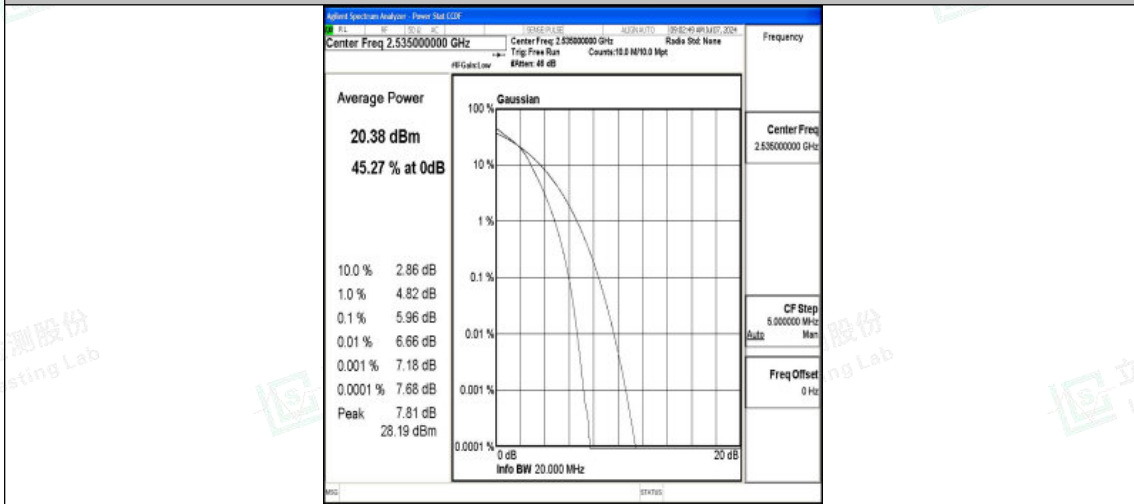

Band7-20MHz-16QAM-21100-100RB#0-PASS