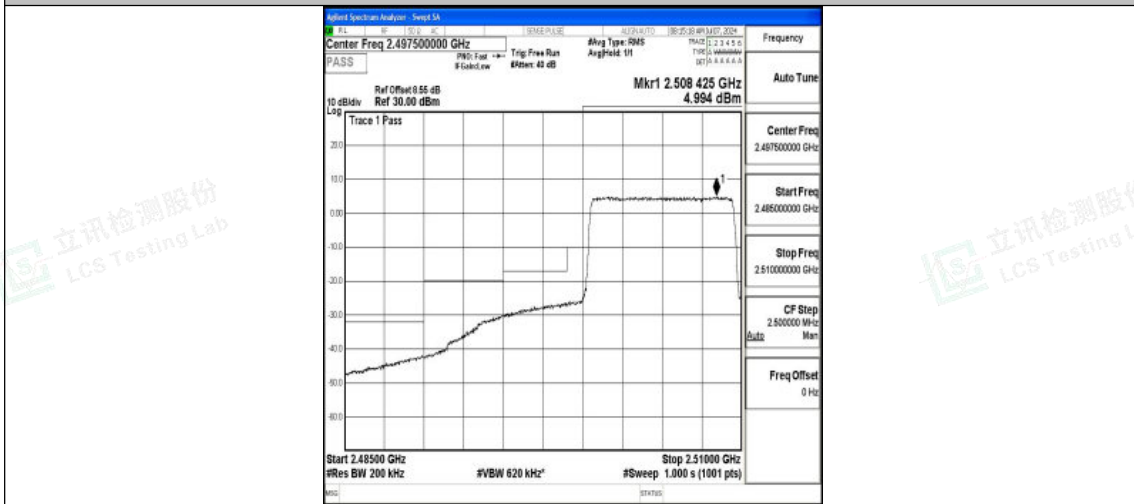

Band7_10MHz_16QAM_20800_50RB#0

Shenzhen LCS Compliance Testing Laboratory Ltd.
Add: 101, 201 Bldg A & 301 Bldg C, Juji Industrial Park Yabianxueziwei, Shajing Street,
Baoan District, Shenzhen, 518000, China
Tel: +(86) 0755-82591330 | E-mail: webmaster@lcs-cert.com | Web: www.lcs-cert.com
Scan code to check authenticity