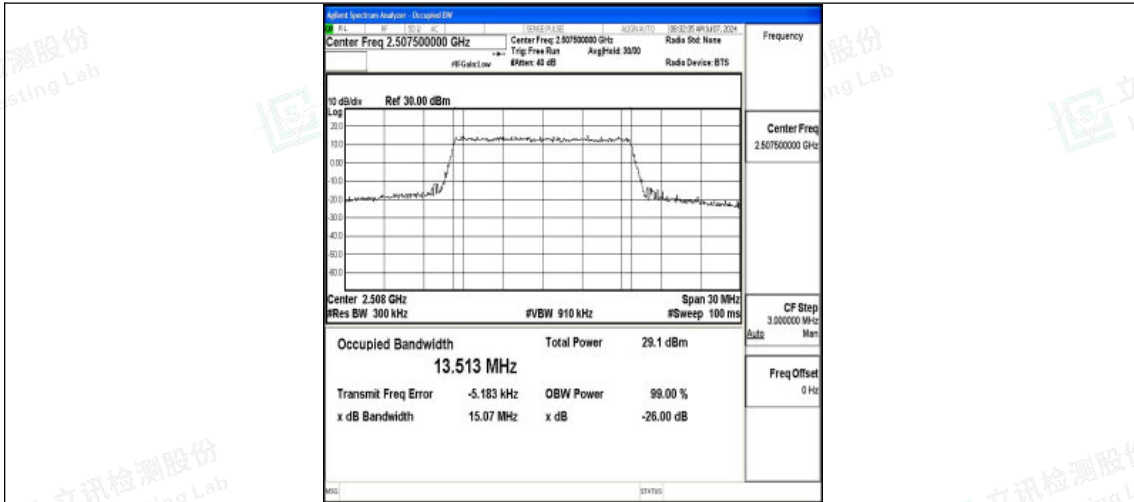

Band7-10MHz-16QAM-21100-50RB#0-PASS

Band7-10MHz-QPSK-21400-50RB#0-PASS

Band7-10MHz-16QAM-21400-50RB#0-PASS

Shenzhen LCS Compliance Testing Laboratory Ltd.
 Add: 101, 201 Bldg A & 301 Bldg C, Juji Industrial Park Yabianxueziwei, Shajing Street,
 Baoan District, Shenzhen, 518000, China
 Tel: +(86) 0755-82591330 | E-mail: webmaster@lcs-cert.com | Web: www.lcs-cert.com
 Scan code to check authenticity