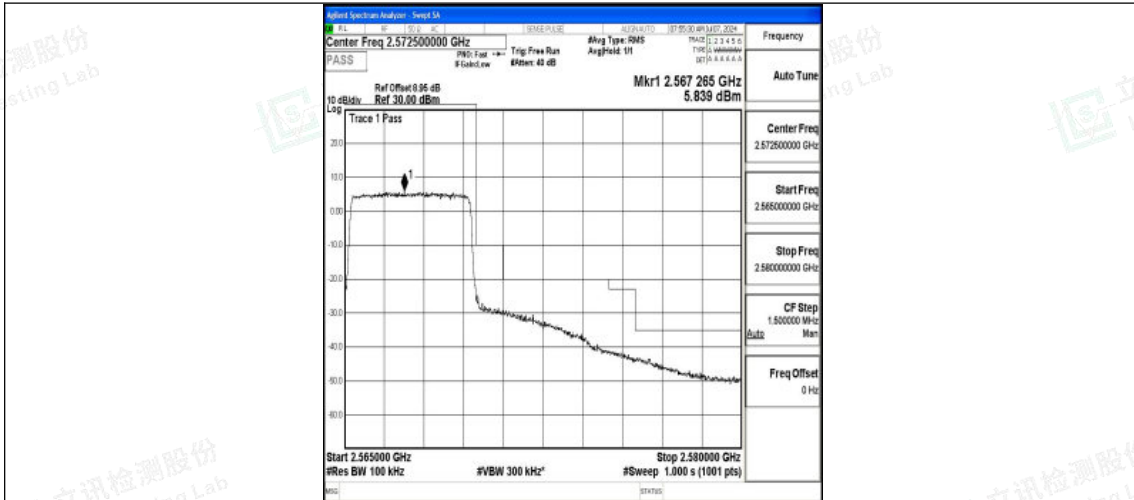

Test Graphs

Band7_5MHz_QPSK_20775_25RB#0

Band7_5MHz_16QAM_20775_25RB#0

Band7_5MHz_QPSK_21425_25RB#0

Shenzhen LCS Compliance Testing Laboratory Ltd.
Add: 101, 201 Bldg A & 301 Bldg C, Juji Industrial Park Yabianxueziwei, Shajing Street,
Baoan District, Shenzhen, 518000, China
Tel: +(86) 0755-82591330 | E-mail: webmaster@lcs-cert.com | Web: www.lcs-cert.com
Scan code to check authenticity