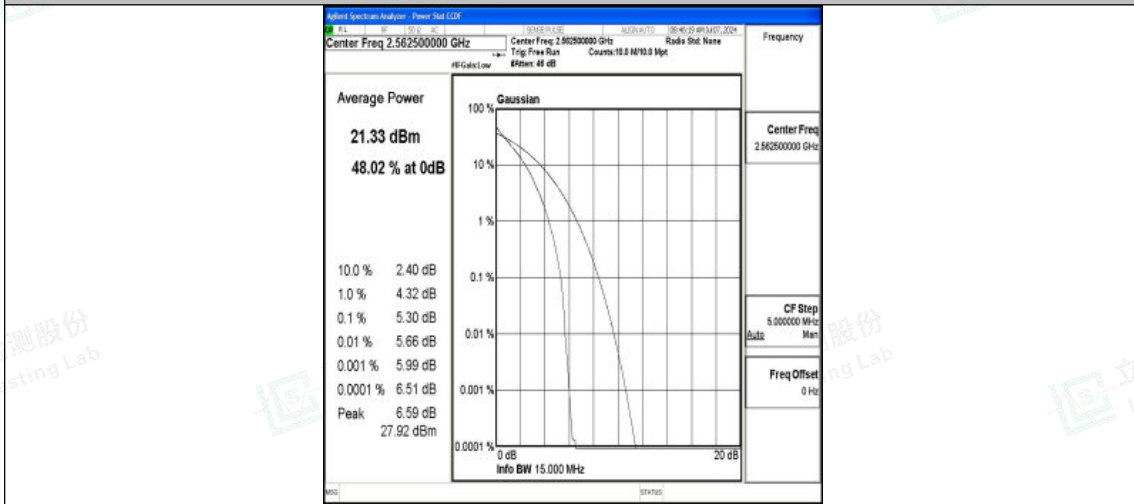

Band7-15MHz-QPSK-21375-75RB#0-PASS