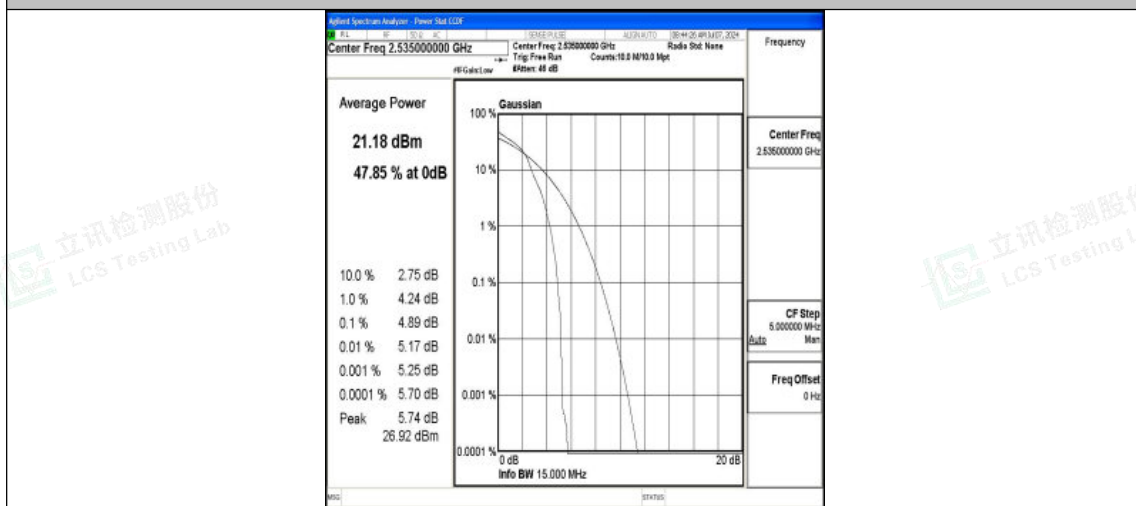

Band7-15MHz-16QAM-21100-1RB#0-PASS