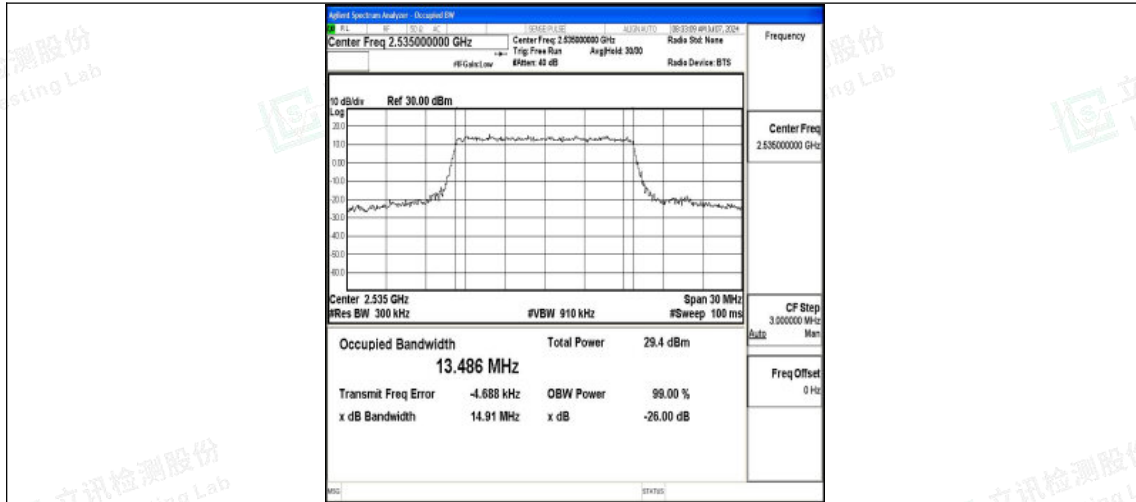

Band7-15MHz-QPSK-20825-75RB#0-PASS

Band7-15MHz-16QAM-20825-75RB#0-PASS

Band7-15MHz-QPSK-21100-75RB#0-PASS

Shenzhen LCS Compliance Testing Laboratory Ltd.
 Add: 101, 201 Bldg A & 301 Bldg C, Juji Industrial Park Yabianxueziwei, Shajing Street,
 Baoan District, Shenzhen, 518000, China
 Tel: +(86) 0755-82591330 | E-mail: webmaster@lcs-cert.com | Web: www.lcs-cert.com
 Scan code to check authenticity