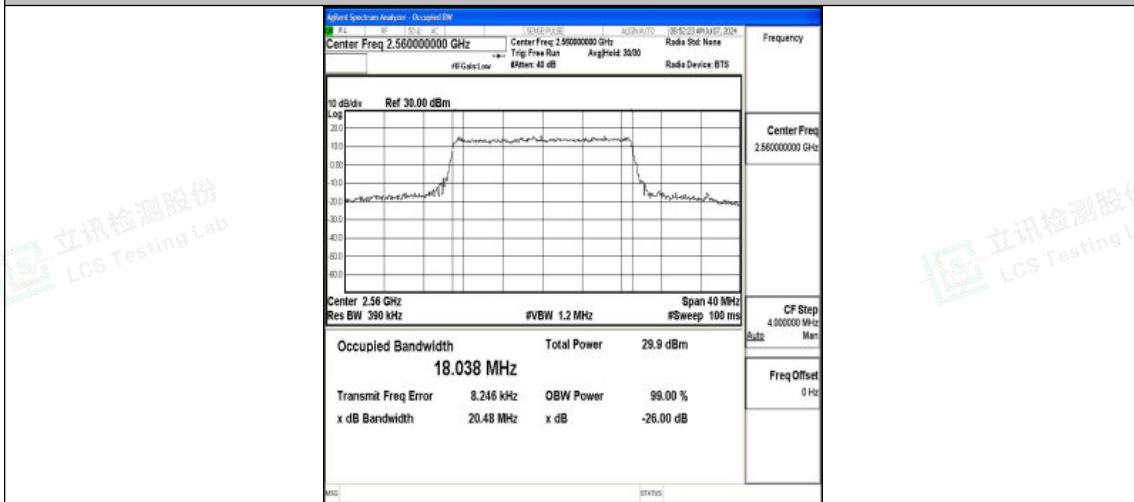

Shenzhen LCS Compliance Testing Laboratory Ltd.
Add: 101, 201 Bldg A & 301 Bldg C, Juji Industrial Park Yabianxueziwei, Shajing Street,
Baoan District, Shenzhen, 518000, China
Tel: +(86) 0755-82591330 | E-mail: webmaster@lcs-cert.com | Web: www.lcs-cert.com
Scan code to check authenticity