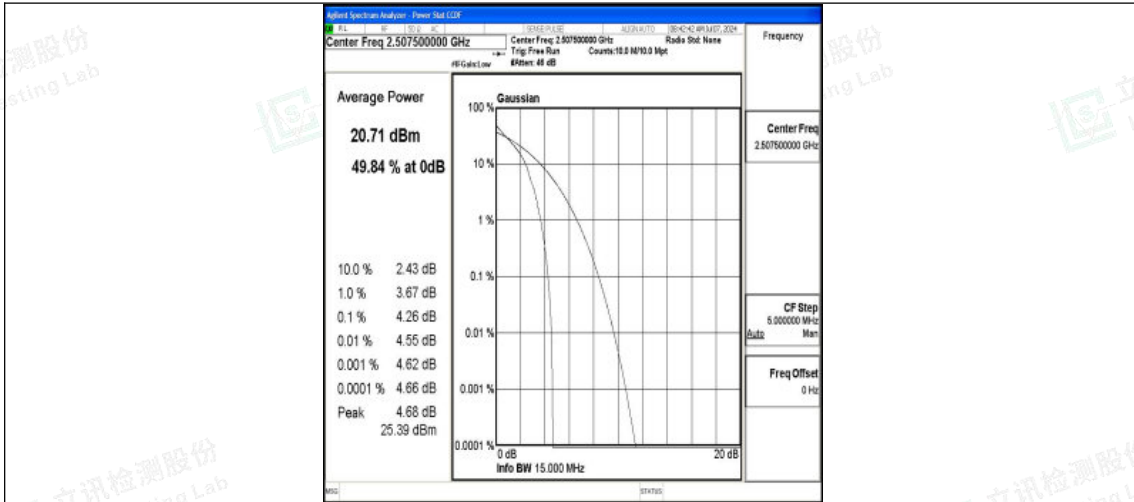

Band7-10MHz-16QAM-21400-1RB#0-PASS

Band7-10MHz-QPSK-21400-50RB#0-PASS

Band7-10MHz-16QAM-21400-50RB#0-PASS

Band7-15MHz-QPSK-20825-1RB#0-PASS

Band7-15MHz-16QAM-20825-1RB#0-PASS

Band7-15MHz-QPSK-20825-75RB#0-PASS