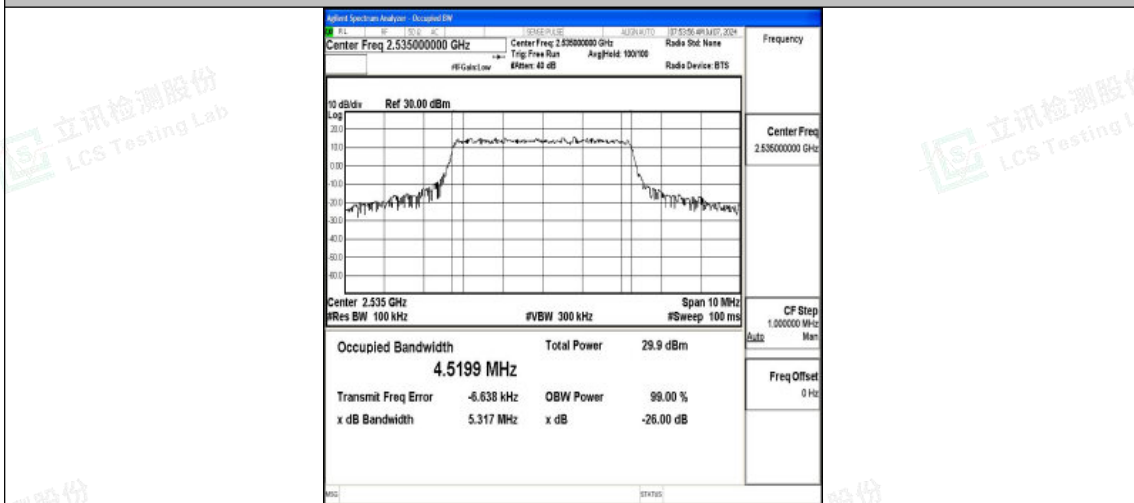

Test Graphs

Band7-5MHz-QPSK-20775-25RB#0-PASS

Band7-5MHz-16QAM-20775-25RB#0-PASS

Shenzhen LCS Compliance Testing Laboratory Ltd.
 Add: 101, 201 Bldg A & 301 Bldg C, Juji Industrial Park Yabianxueziwei, Shajing Street,
 Baoan District, Shenzhen, 518000, China
 Tel: +(86) 0755-82591330 | E-mail: webmaster@lcs-cert.com | Web: www.lcs-cert.com
 Scan code to check authenticity