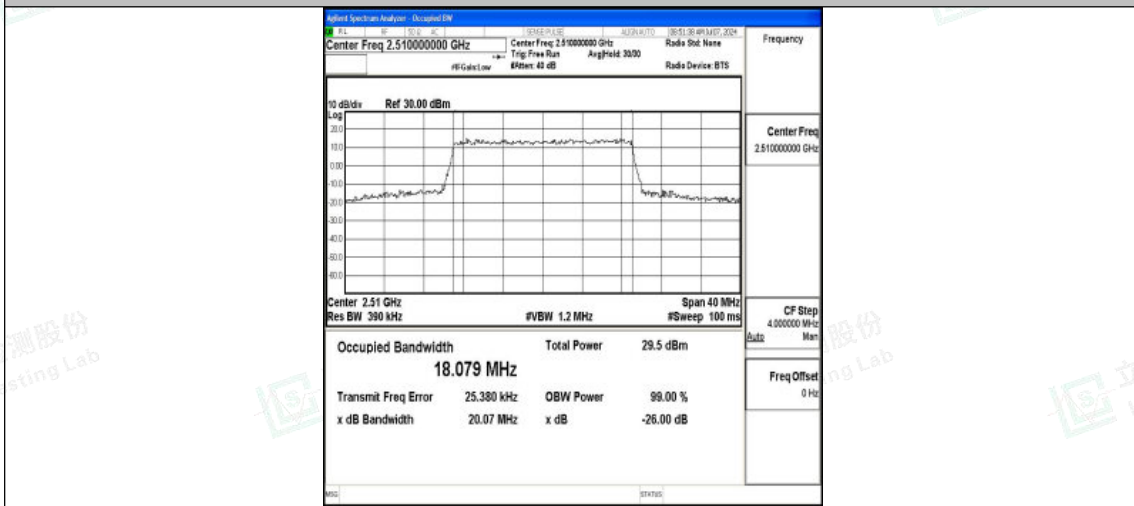

Band7-20MHz-16QAM-20850-100RB#0-PASS