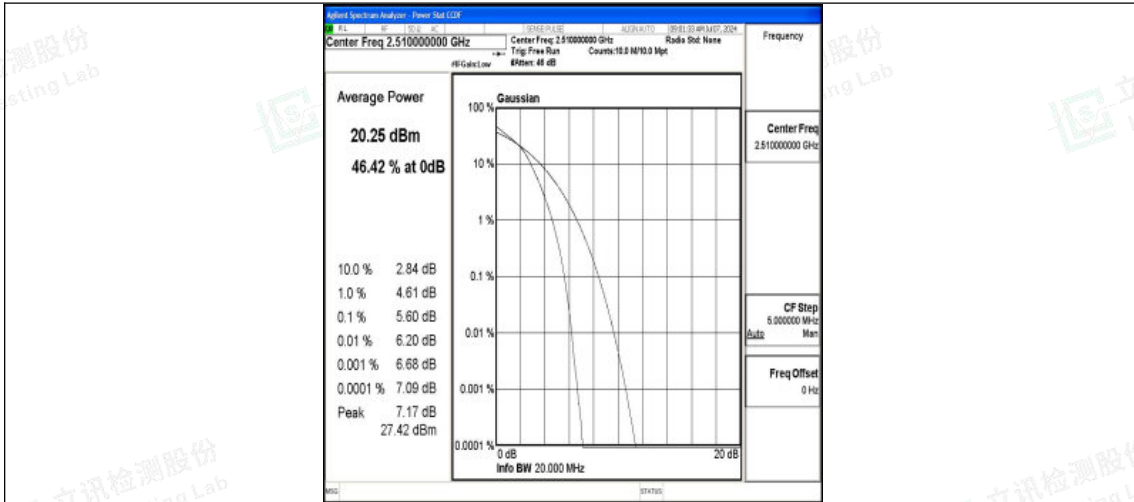

Band7-20MHz-QPSK-20850-1RB#0-PASS

Band7-20MHz-16QAM-20850-1RB#0-PASS

Band7-20MHz-QPSK-20850-100RB#0-PASS

Shenzhen LCS Compliance Testing Laboratory Ltd.
 Add: 101, 201 Bldg A & 301 Bldg C, Juji Industrial Park Yabianxueziwei, Shajing Street,
 Baoan District, Shenzhen, 518000, China
 Tel: +(86) 0755-82591330 | E-mail: webmaster@lcs-cert.com | Web: www.lcs-cert.com
 Scan code to check authenticity