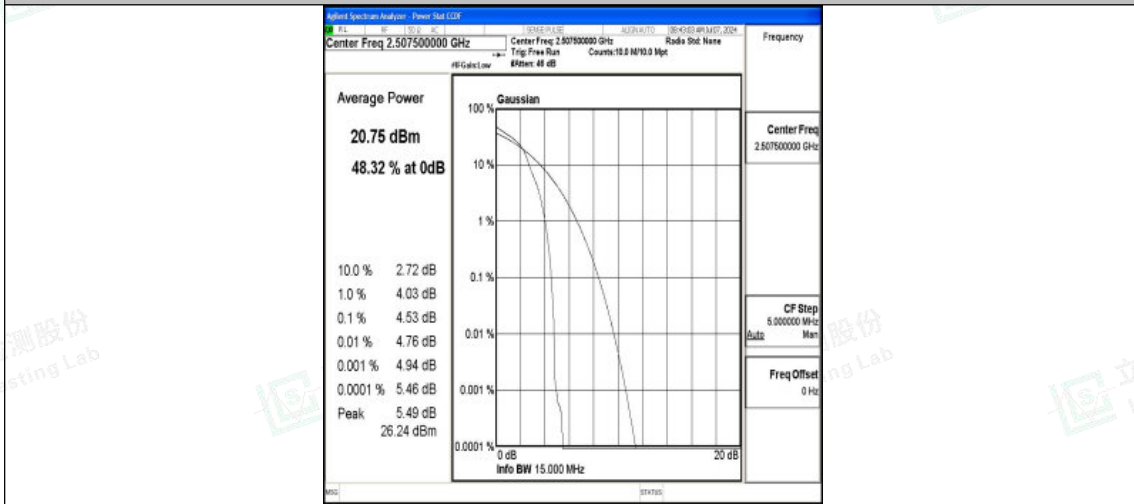

Band7-10MHz-16QAM-21400-1RB#0-PASS

Band7-10MHz-QPSK-21400-50RB#0-PASS

Band7-10MHz-16QAM-21400-50RB#0-PASS

Band7-15MHz-QPSK-20825-1RB#0-PASS

Band7-15MHz-16QAM-20825-1RB#0-PASS

Band7-15MHz-QPSK-20825-75RB#0-PASS