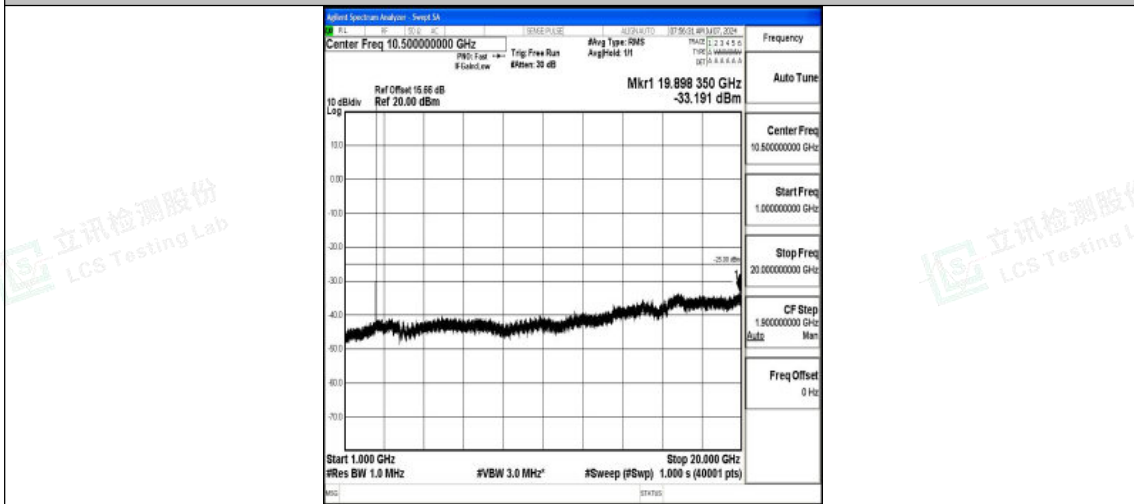

Band7_5MHz_16QAM_20775_1RB#0_1000~20000_1000~20000

Shenzhen LCS Compliance Testing Laboratory Ltd.
Add: 101, 201 Bldg A & 301 Bldg C, Juji Industrial Park Yabianxueziwei, Shajing Street,
Baoan District, Shenzhen, 518000, China
Tel: +(86) 0755-82591330 | E-mail: webmaster@lcs-cert.com | Web: www.lcs-cert.com
Scan code to check authenticity