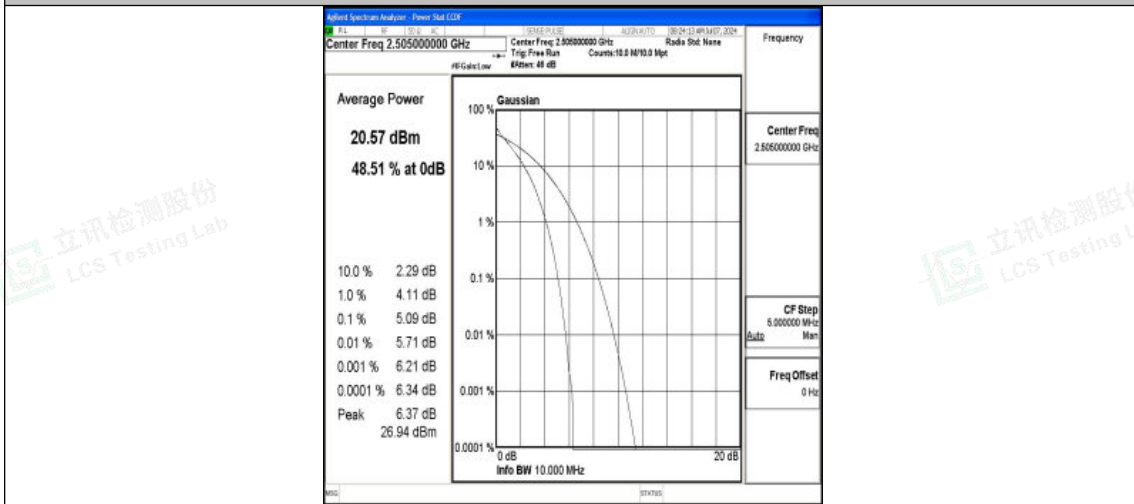

Band7-10MHz-QPSK-20800-50RB#0-PASS