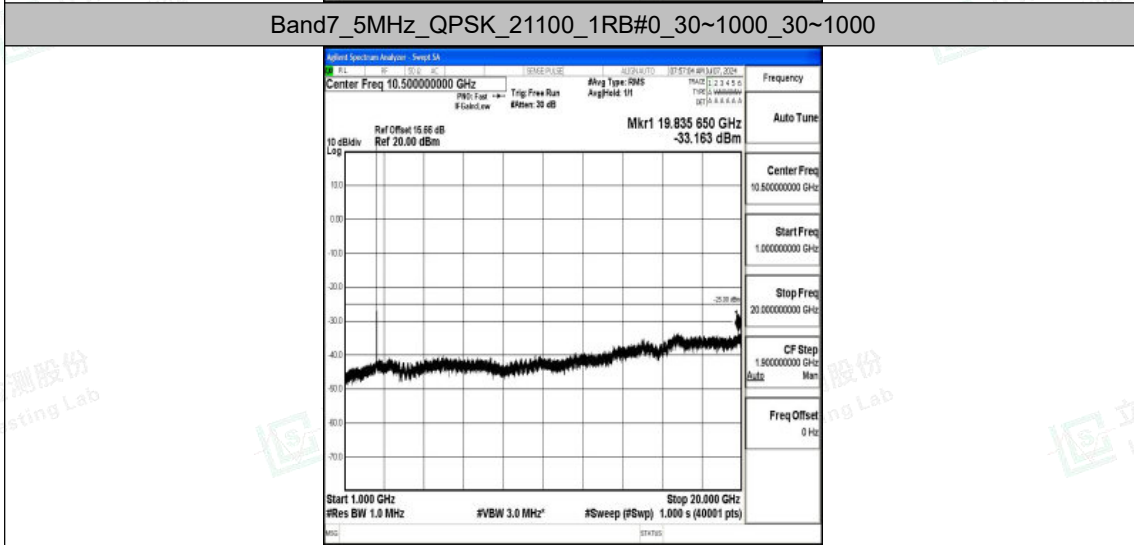

Band7_5MHz_16QAM_20775_1RB#0_20000~27000_20000~27000

Band7_5MHz_QPSK_21100_1RB#0_0.009~0.15_0.009~0.15

Band7_5MHz_QPSK_21100_1RB#0_0.15~30_0.15~30

Shenzhen LCS Compliance Testing Laboratory Ltd.
 Add: 101, 201 Bldg A & 301 Bldg C, Juji Industrial Park Yabianxueziwei, Shajing Street,
 Baoan District, Shenzhen, 518000, China
 Tel: +(86) 0755-82591330 | E-mail: webmaster@lcs-cert.com | Web: www.lcs-cert.com
 Scan code to check authenticity