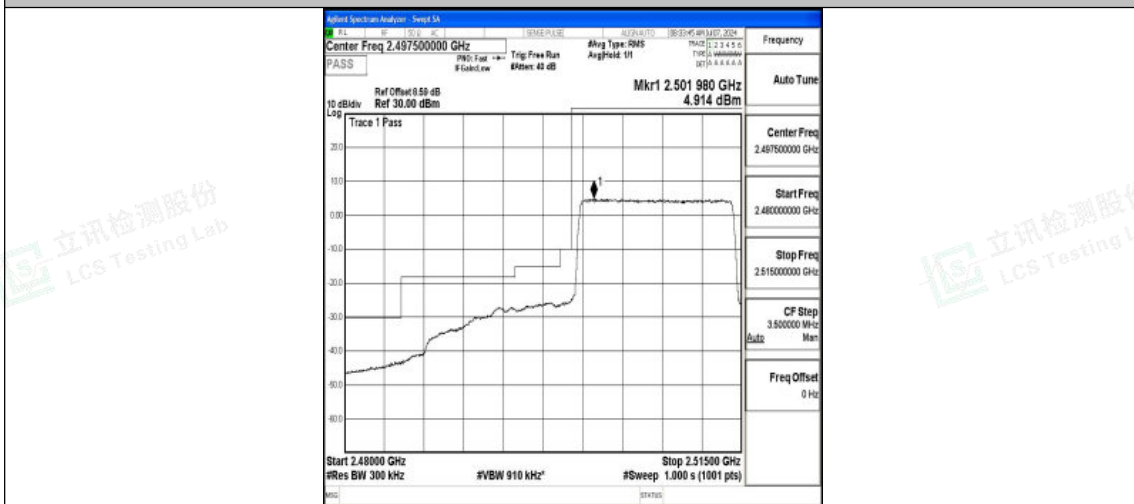

Band7_15MHz_QPSK_20825_75RB#0

Shenzhen LCS Compliance Testing Laboratory Ltd.
Add: 101, 201 Bldg A & 301 Bldg C, Juji Industrial Park Yabianxueziwei, Shajing Street,
Baoan District, Shenzhen, 518000, China
Tel: +(86) 0755-82591330 | E-mail: webmaster@lcs-cert.com | Web: www.lcs-cert.com
Scan code to check authenticity