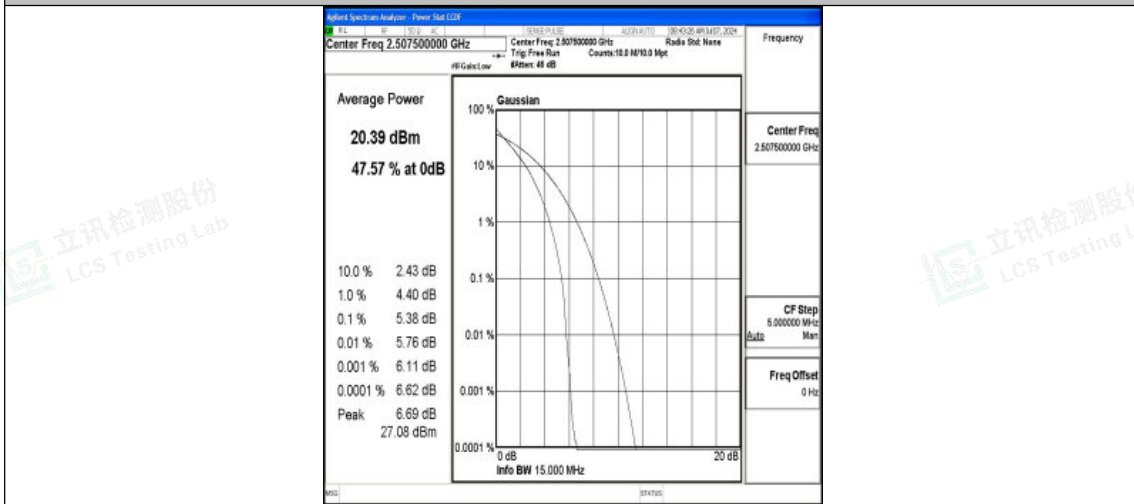

Band7-10MHz-16QAM-21400-1RB#0-PASS

Band7-10MHz-QPSK-21400-50RB#0-PASS

Band7-10MHz-16QAM-21400-50RB#0-PASS

Band7-15MHz-QPSK-20825-1RB#0-PASS

Band7-15MHz-16QAM-20825-1RB#0-PASS

Band7-15MHz-QPSK-20825-75RB#0-PASS