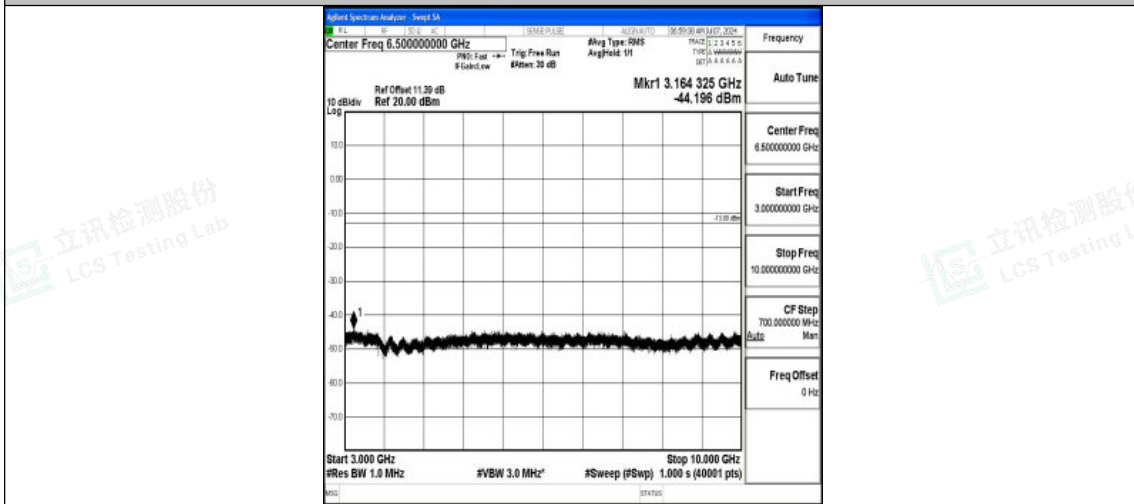

Band5_3MHz_16QAM_20635_1RB#0_3000~10000_3000~10000

Shenzhen LCS Compliance Testing Laboratory Ltd.
Add: 101, 201 Bldg A & 301 Bldg C, Juji Industrial Park Yabianxueziwei, Shajing Street,
Baoan District, Shenzhen, 518000, China
Tel: +(86) 0755-82591330 | E-mail: webmaster@lcs-cert.com | Web: www.lcs-cert.com
Scan code to check authenticity