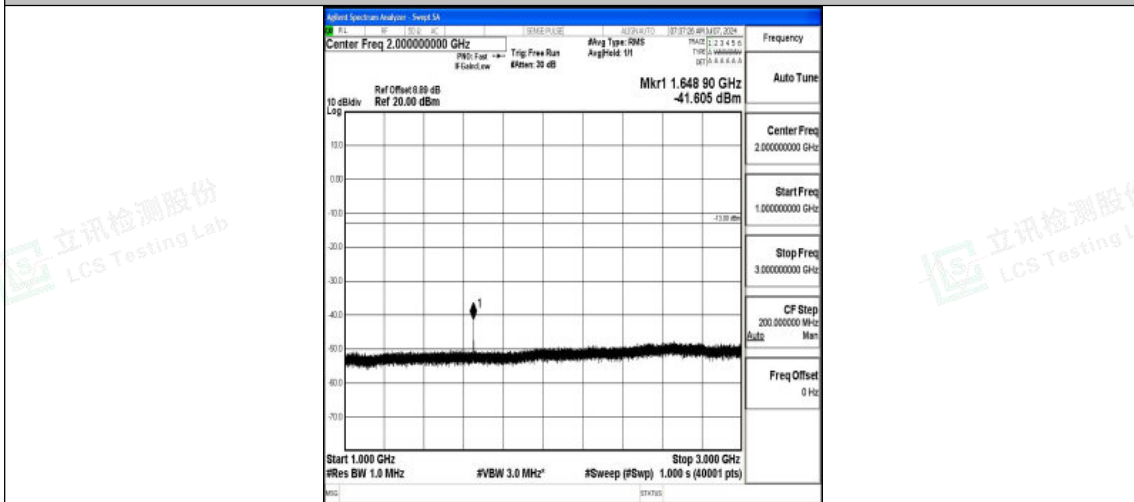

Band5_10MHz_16QAM_20450_1RB#0_1000~3000_1000~3000

Shenzhen LCS Compliance Testing Laboratory Ltd.
Add: 101, 201 Bldg A & 301 Bldg C, Juji Industrial Park Yabianxueziwei, Shajing Street,
Baoan District, Shenzhen, 518000, China
Tel: +(86) 0755-82591330 | E-mail: webmaster@lcs-cert.com | Web: www.lcs-cert.com
Scan code to check authenticity