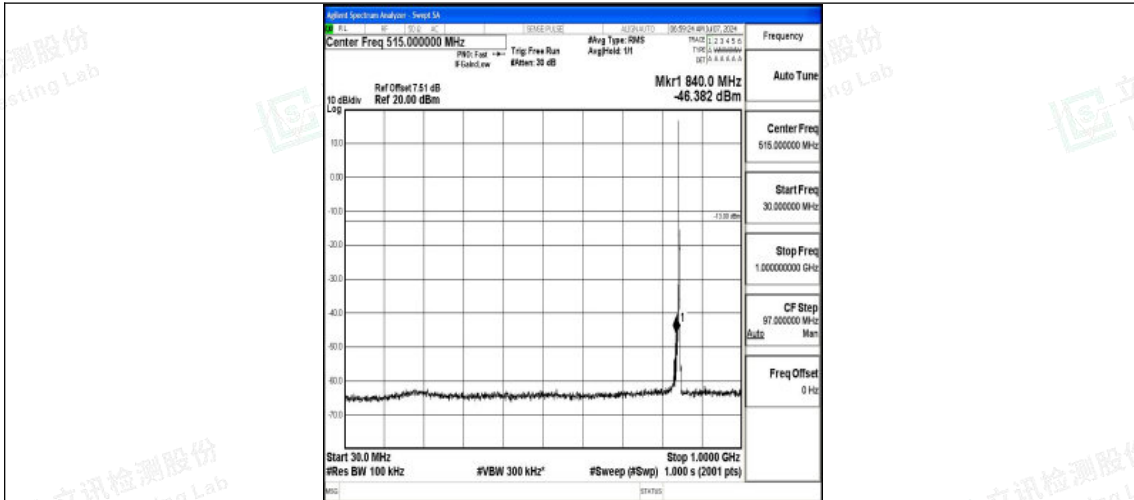

Band5\_3MHz\_QPSK\_20635\_1RB#0\_3000~10000\_3000~10000

Band5\_3MHz\_16QAM\_20635\_1RB#0\_0.009~0.15\_0.009~0.15

Band5\_3MHz\_16QAM\_20635\_1RB#0\_0.15~30\_0.15~30

Shenzhen LCS Compliance Testing Laboratory Ltd.  
 Add: 101, 201 Bldg A & 301 Bldg C, Juji Industrial Park Yabianxueziwei, Shajing Street,  
 Baoan District, Shenzhen, 518000, China  
 Tel: +(86) 0755-82591330 | E-mail: webmaster@lcs-cert.com | Web: www.lcs-cert.com  
 Scan code to check authenticity