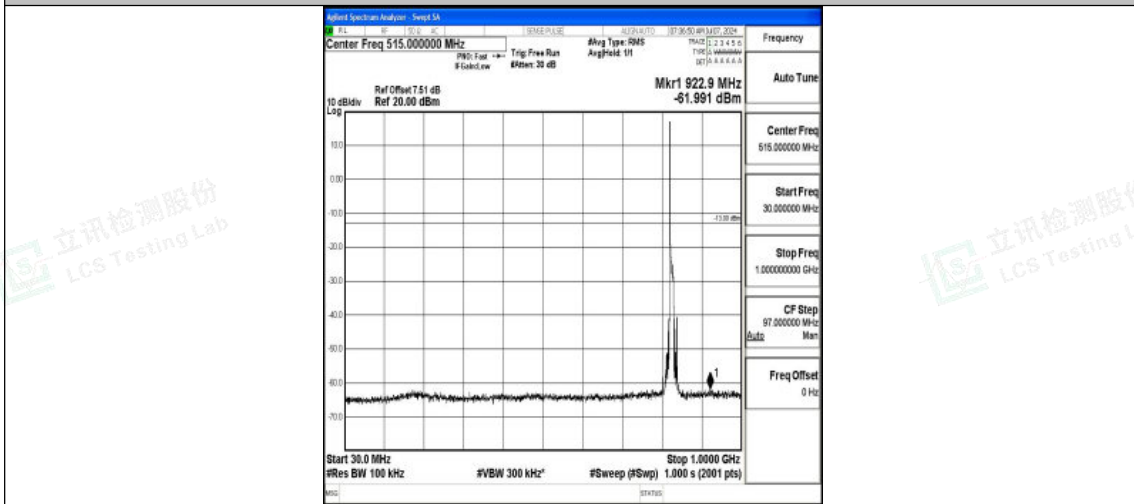

Band5_10MHz_QPSK_20450_1RB#0_30~1000_30~1000

Shenzhen LCS Compliance Testing Laboratory Ltd.
Add: 101, 201 Bldg A & 301 Bldg C, Juji Industrial Park Yabianxueziwei, Shajing Street,
Baoan District, Shenzhen, 518000, China
Tel: +(86) 0755-82591330 | E-mail: webmaster@lcs-cert.com | Web: www.lcs-cert.com
Scan code to check authenticity