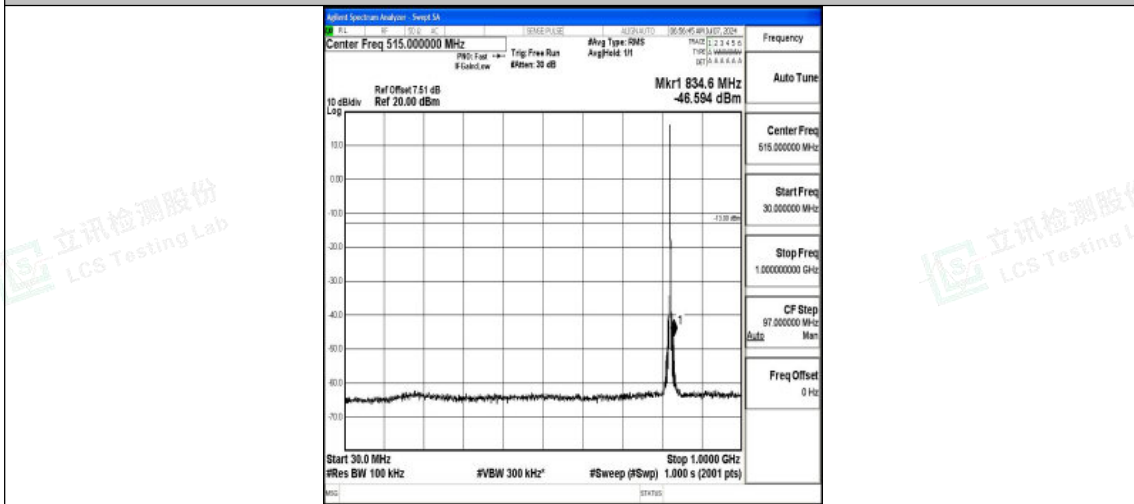

Band5_3MHz_QPSK_20415_1RB#0_30~1000_30~1000

Shenzhen LCS Compliance Testing Laboratory Ltd.
Add: 101, 201 Bldg A & 301 Bldg C, Juji Industrial Park Yabianxueziwei, Shajing Street,
Baoan District, Shenzhen, 518000, China
Tel: +(86) 0755-82591330 | E-mail: webmaster@lcs-cert.com | Web: www.lcs-cert.com
Scan code to check authenticity