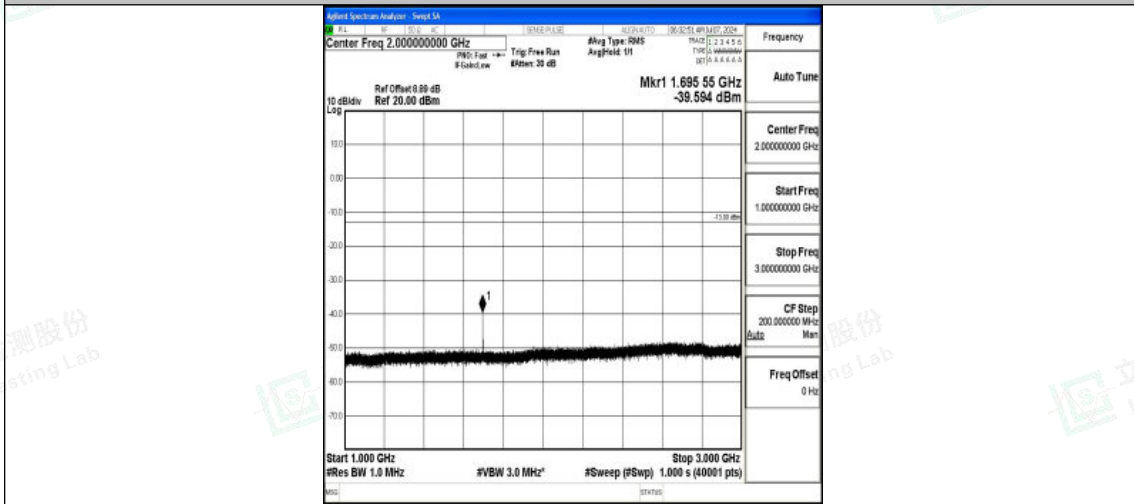

Band5_1.4MHz_16QAM_20643_1RB#0_1000~3000_1000~3000