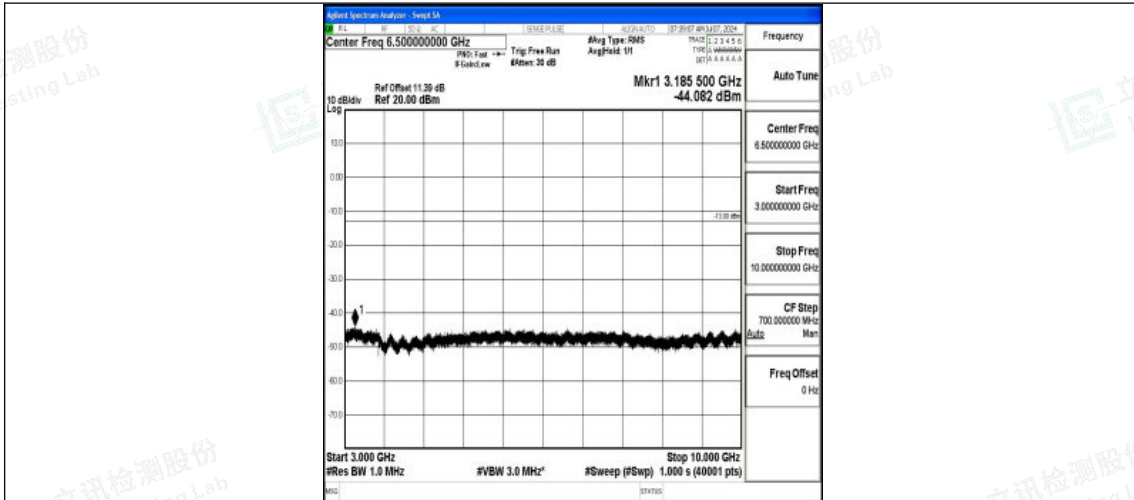

Band5\_10MHz\_QPSK\_20600\_1RB#0\_0.15~30\_0.15~30

Band5\_10MHz\_QPSK\_20600\_1RB#0\_30~1000\_30~1000

Band5\_10MHz\_QPSK\_20600\_1RB#0\_1000~3000\_1000~3000

Shenzhen LCS Compliance Testing Laboratory Ltd.  
 Add: 101, 201 Bldg A & 301 Bldg C, Juji Industrial Park Yabianxueziwei, Shajing Street,  
 Baoan District, Shenzhen, 518000, China  
 Tel: +(86) 0755-82591330 | E-mail: webmaster@lcs-cert.com | Web: www.lcs-cert.com  
 Scan code to check authenticity