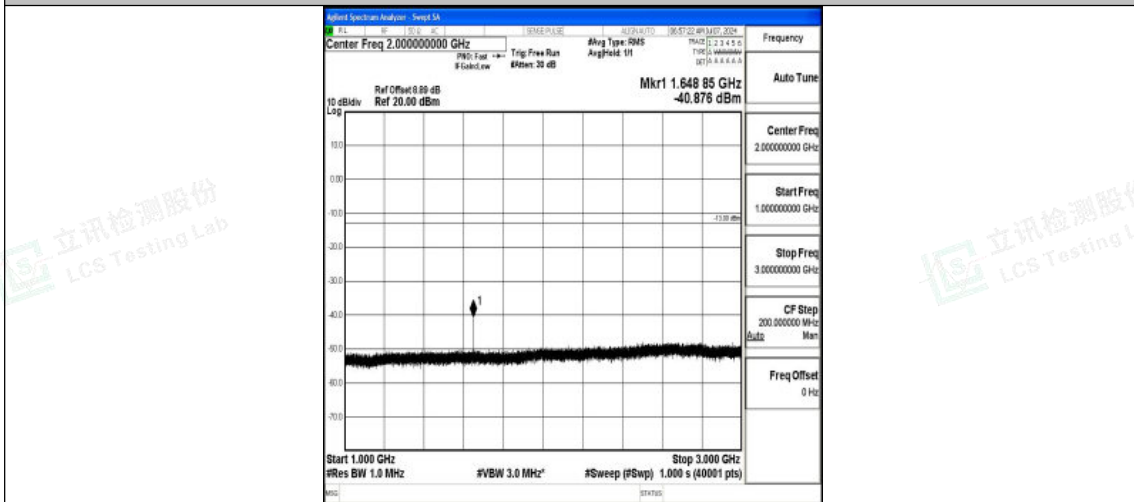

Band5_3MHz_16QAM_20415_1RB#0_1000~3000_1000~3000

Shenzhen LCS Compliance Testing Laboratory Ltd.
Add: 101, 201 Bldg A & 301 Bldg C, Juji Industrial Park Yabianxueziwei, Shajing Street,
Baoan District, Shenzhen, 518000, China
Tel: +(86) 0755-82591330 | E-mail: webmaster@lcs-cert.com | Web: www.lcs-cert.com
Scan code to check authenticity