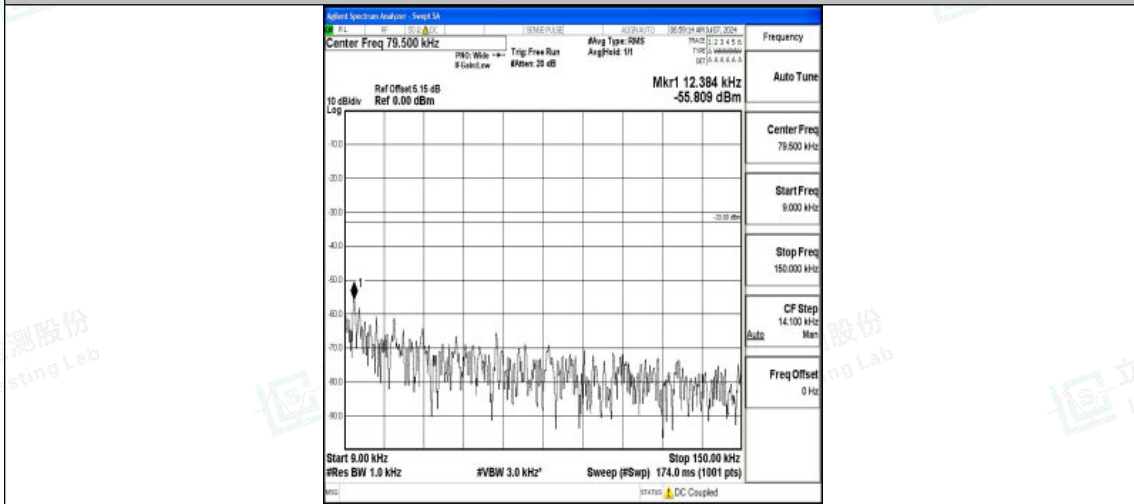

Band5_3MHz_16QAM_20635_1RB#0_0.009~0.15_0.009~0.15