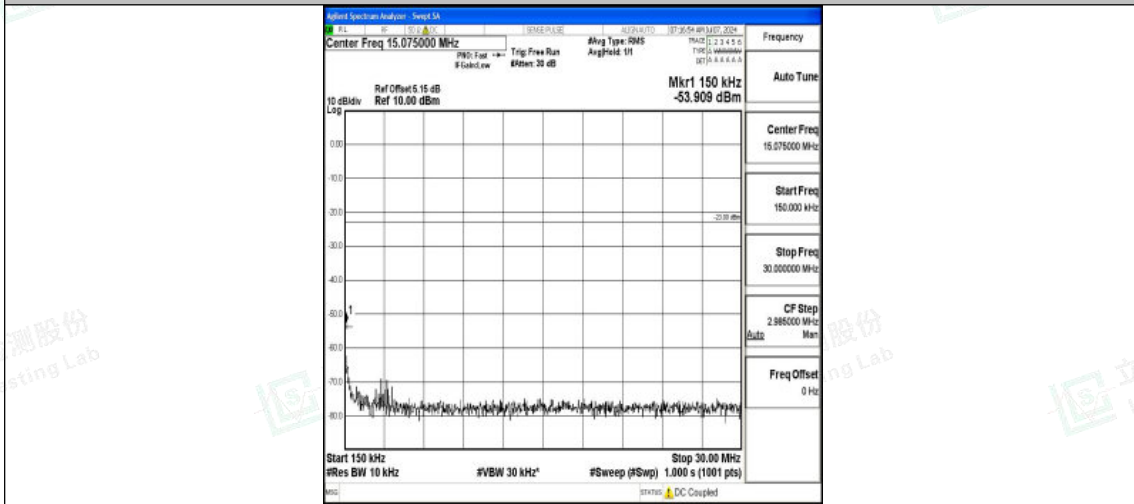

Band5_5MHz_QPSK_20425_1RB#0_0.15~30_0.15~30