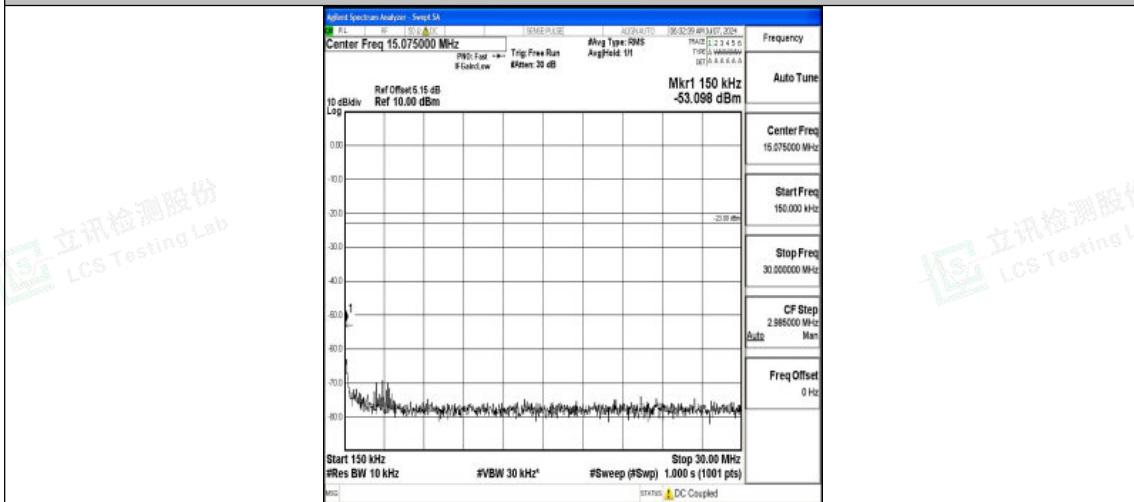

Band5\_1.4MHz\_QPSK\_20643\_1RB#0\_0.15~30\_0.15~30

Band5\_1.4MHz\_QPSK\_20643\_1RB#0\_30~1000\_30~1000

Band5\_1.4MHz\_QPSK\_20643\_1RB#0\_1000~3000\_1000~3000

Shenzhen LCS Compliance Testing Laboratory Ltd.  
 Add: 101, 201 Bldg A & 301 Bldg C, Juji Industrial Park Yabianxueziwei, Shajing Street,  
 Baoan District, Shenzhen, 518000, China  
 Tel: +(86) 0755-82591330 | E-mail: webmaster@lcs-cert.com | Web: www.lcs-cert.com  
 Scan code to check authenticity

Band5\_1.4MHz\_QPSK\_20643\_1RB#0\_3000~10000\_3000~10000

Band5\_1.4MHz\_16QAM\_20643\_1RB#0\_0.009~0.15\_0.009~0.15

Band5\_1.4MHz\_16QAM\_20643\_1RB#0\_0.15~30\_0.15~30

Shenzhen LCS Compliance Testing Laboratory Ltd.  
 Add: 101, 201 Bldg A & 301 Bldg C, Juji Industrial Park Yabianxueziwei, Shajing Street,  
 Baoan District, Shenzhen, 518000, China  
 Tel: +(86) 0755-82591330 | E-mail: webmaster@lcs-cert.com | Web: www.lcs-cert.com  
 Scan code to check authenticity