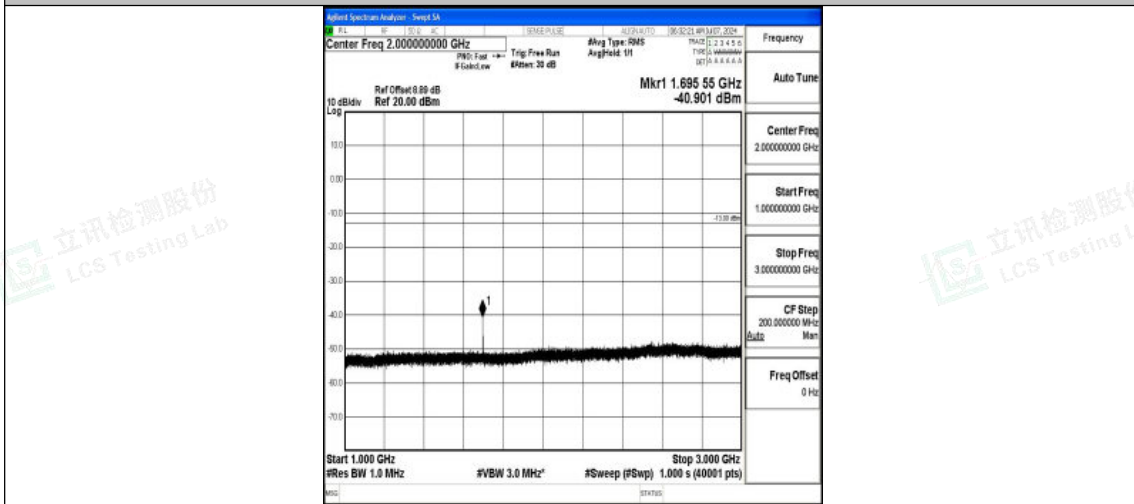

Band5\_1.4MHz\_16QAM\_20525\_1RB#0\_1000~3000\_1000~3000

Band5\_1.4MHz\_16QAM\_20525\_1RB#0\_3000~10000\_3000~10000

Band5\_1.4MHz\_QPSK\_20643\_1RB#0\_0.009~0.15\_0.009~0.15

Shenzhen LCS Compliance Testing Laboratory Ltd.  
 Add: 101, 201 Bldg A & 301 Bldg C, Juji Industrial Park Yabianxueziwei, Shajing Street,  
 Baoan District, Shenzhen, 518000, China  
 Tel: +(86) 0755-82591330 | E-mail: webmaster@lcs-cert.com | Web: www.lcs-cert.com  
 Scan code to check authenticity

Band5\_1.4MHz\_QPSK\_20643\_1RB#0\_0.15~30\_0.15~30

Band5\_1.4MHz\_QPSK\_20643\_1RB#0\_30~1000\_30~1000

Band5\_1.4MHz\_QPSK\_20643\_1RB#0\_1000~3000\_1000~3000

Shenzhen LCS Compliance Testing Laboratory Ltd.  
 Add: 101, 201 Bldg A & 301 Bldg C, Juji Industrial Park Yabianxueziwei, Shajing Street,  
 Baoan District, Shenzhen, 518000, China  
 Tel: +(86) 0755-82591330 | E-mail: webmaster@lcs-cert.com | Web: www.lcs-cert.com  
 Scan code to check authenticity