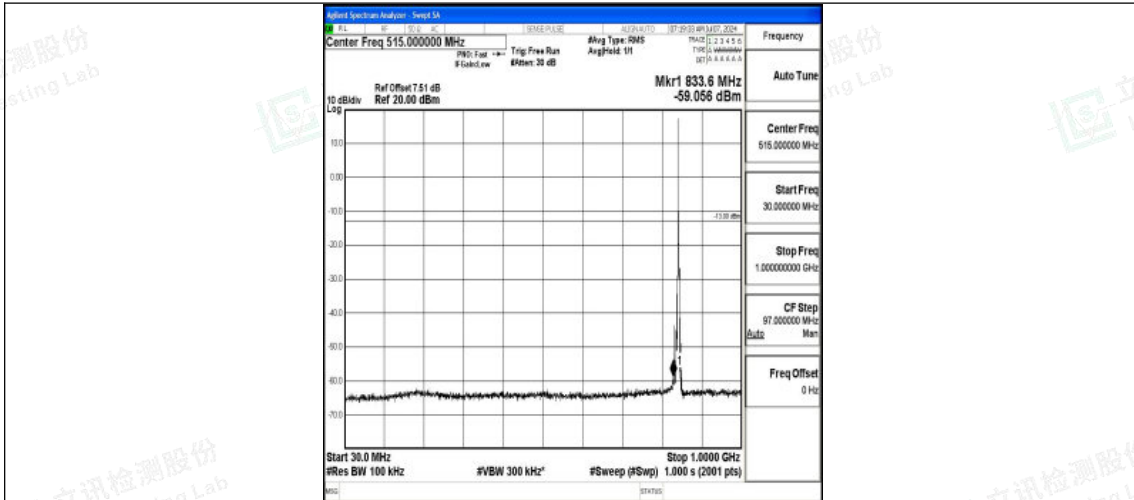

Band5\_5MHz\_QPSK\_20625\_1RB#0\_3000~10000\_3000~10000

Band5\_5MHz\_16QAM\_20625\_1RB#0\_0.009~0.15\_0.009~0.15

Band5\_5MHz\_16QAM\_20625\_1RB#0\_0.15~30\_0.15~30

Shenzhen LCS Compliance Testing Laboratory Ltd.  
Add: 101, 201 Bldg A & 301 Bldg C, Juji Industrial Park Yabianxueziwei, Shajing Street,  
Baoan District, Shenzhen, 518000, China  
Tel: +(86) 0755-82591330 | E-mail: webmaster@lcs-cert.com | Web: www.lcs-cert.com  
Scan code to check authenticity