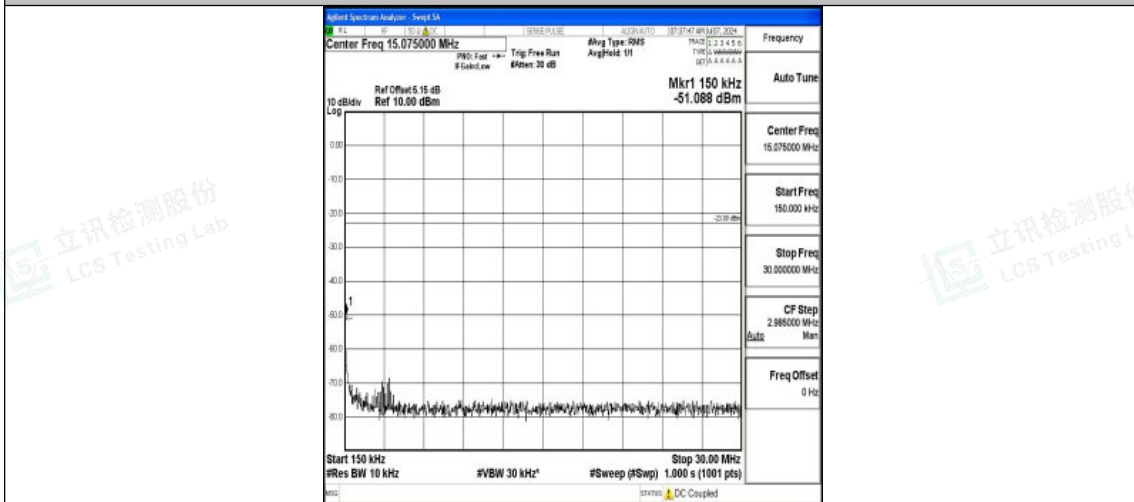

Band5_10MHz_QPSK_20525_1RB#0_0.15~30_0.15~30

Shenzhen LCS Compliance Testing Laboratory Ltd.
Add: 101, 201 Bldg A & 301 Bldg C, Juji Industrial Park Yabianxueziwei, Shajing Street,
Baoan District, Shenzhen, 518000, China
Tel: +(86) 0755-82591330 | E-mail: webmaster@lcs-cert.com | Web: www.lcs-cert.com
Scan code to check authenticity