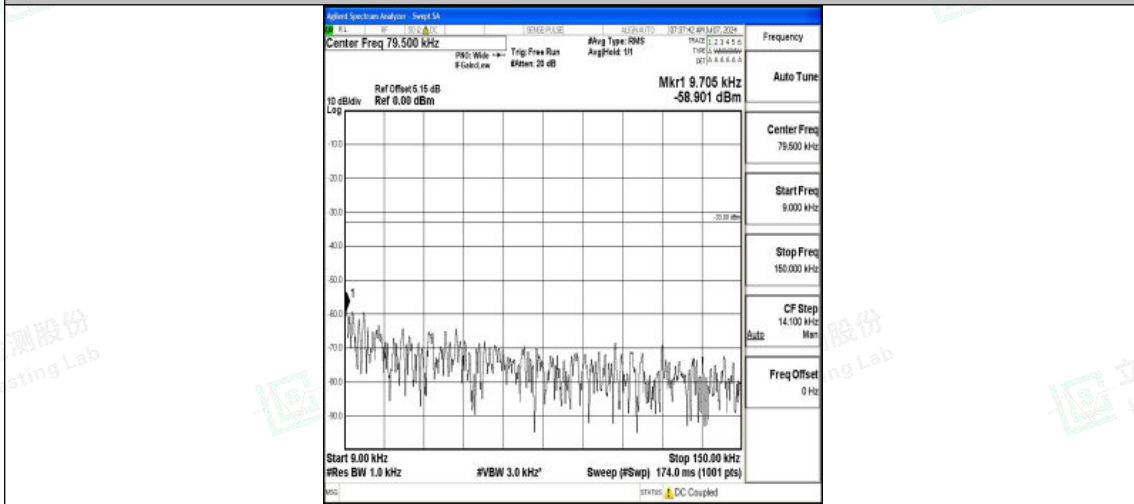

Band5_10MHz_QPSK_20525_1RB#0_0.009~0.15_0.009~0.15