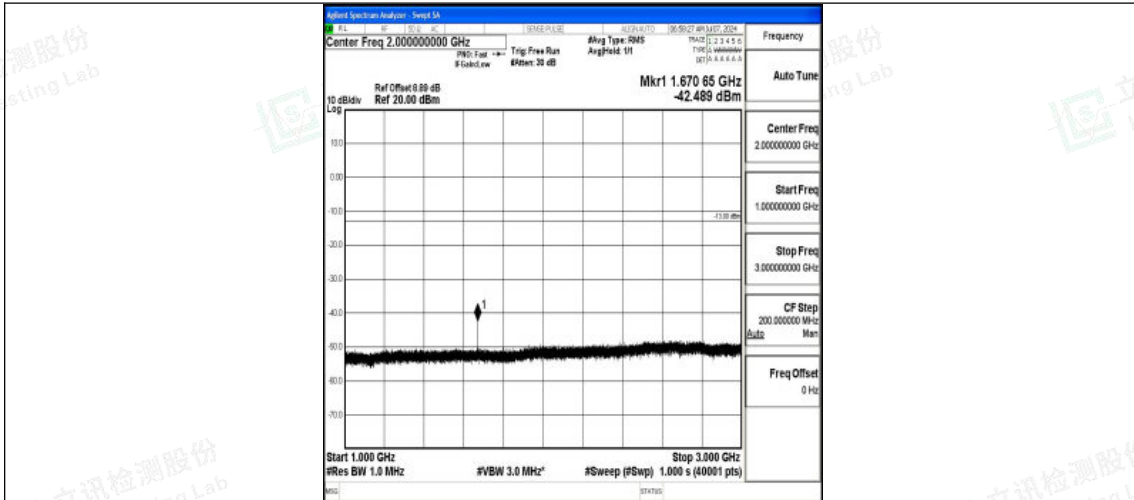

Band5\_3MHz\_16QAM\_20525\_1RB#0\_0.009~0.15\_0.009~0.15

Band5\_3MHz\_16QAM\_20525\_1RB#0\_0.15~30\_0.15~30

Band5\_3MHz\_16QAM\_20525\_1RB#0\_30~1000\_30~1000

Shenzhen LCS Compliance Testing Laboratory Ltd.  
 Add: 101, 201 Bldg A & 301 Bldg C, Juji Industrial Park Yabianxueziwei, Shajing Street,  
 Baoan District, Shenzhen, 518000, China  
 Tel: +(86) 0755-82591330 | E-mail: webmaster@lcs-cert.com | Web: www.lcs-cert.com  
 Scan code to check authenticity