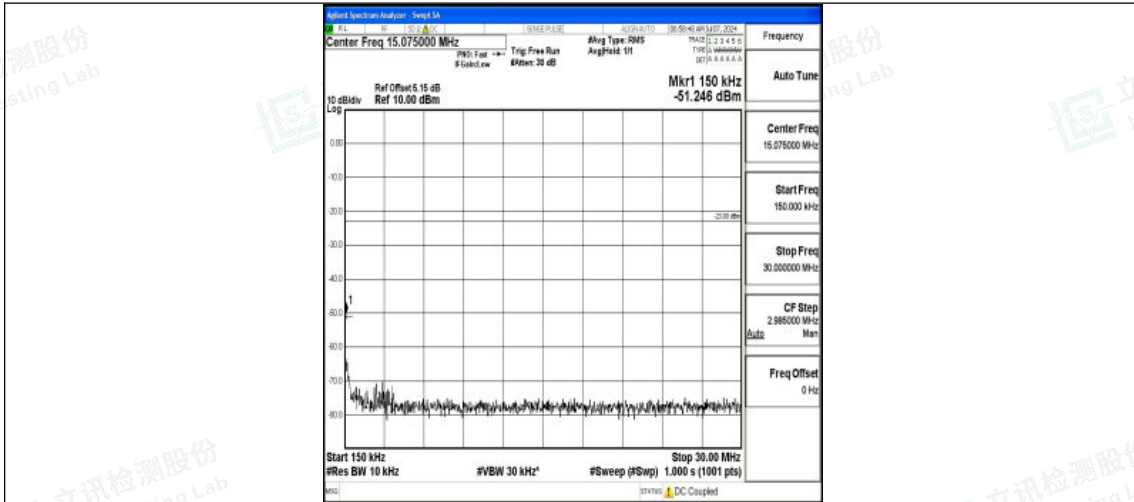

Band5\_3MHz\_16QAM\_20525\_1RB#0\_1000~3000\_1000~3000

Band5\_3MHz\_16QAM\_20525\_1RB#0\_3000~10000\_3000~10000

Band5\_3MHz\_QPSK\_20635\_1RB#0\_0.009~0.15\_0.009~0.15

Shenzhen LCS Compliance Testing Laboratory Ltd.  
 Add: 101, 201 Bldg A & 301 Bldg C, Juji Industrial Park Yabianxueziwei, Shajing Street,  
 Baoan District, Shenzhen, 518000, China  
 Tel: +(86) 0755-82591330 | E-mail: webmaster@lcs-cert.com | Web: www.lcs-cert.com  
 Scan code to check authenticity