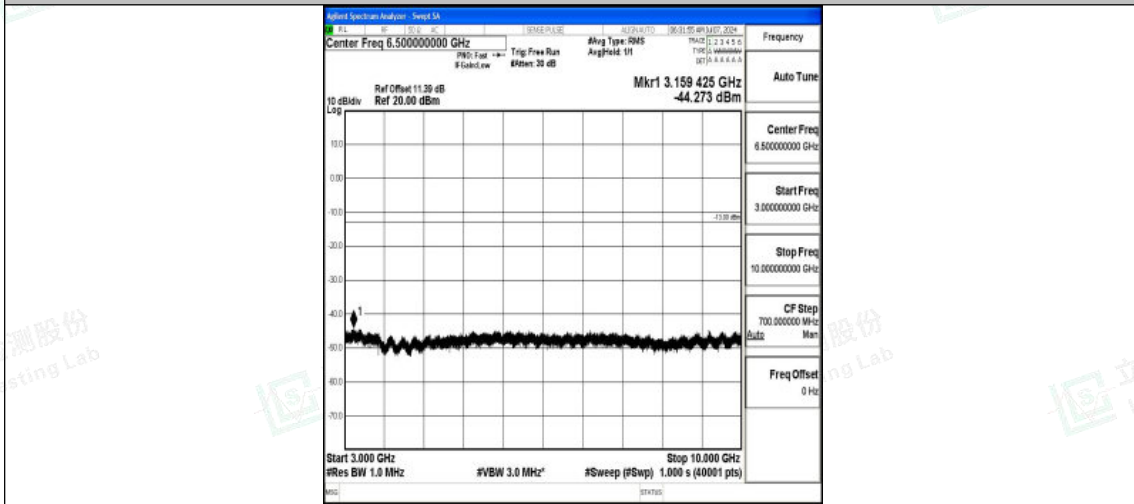

Band5\_1.4MHz\_16QAM\_20525\_1RB#0\_1000~3000\_1000~3000

Band5\_1.4MHz\_16QAM\_20525\_1RB#0\_3000~10000\_3000~10000

Band5\_1.4MHz\_QPSK\_20643\_1RB#0\_0.009~0.15\_0.009~0.15

Shenzhen LCS Compliance Testing Laboratory Ltd.  
 Add: 101, 201 Bldg A & 301 Bldg C, Juji Industrial Park Yabianxueziwei, Shajing Street,  
 Baoan District, Shenzhen, 518000, China  
 Tel: +(86) 0755-82591330 | E-mail: webmaster@lcs-cert.com | Web: www.lcs-cert.com  
 Scan code to check authenticity