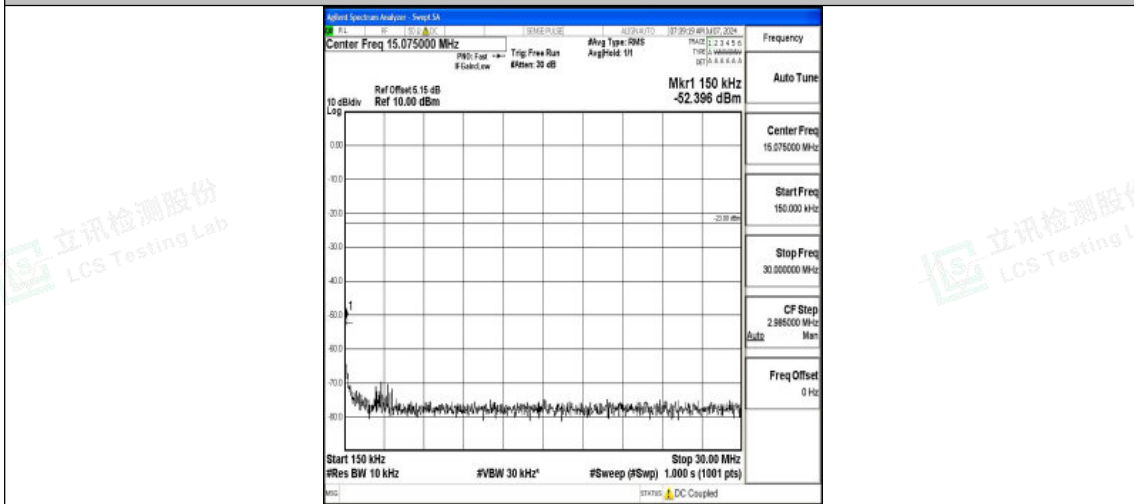

Band5_10MHz_16QAM_20600_1RB#0_0.15~30_0.15~30

Shenzhen LCS Compliance Testing Laboratory Ltd.
Add: 101, 201 Bldg A & 301 Bldg C, Juji Industrial Park Yabianxueziwei, Shajing Street,
Baoan District, Shenzhen, 518000, China
Tel: +(86) 0755-82591330 | E-mail: webmaster@lcs-cert.com | Web: www.lcs-cert.com
Scan code to check authenticity