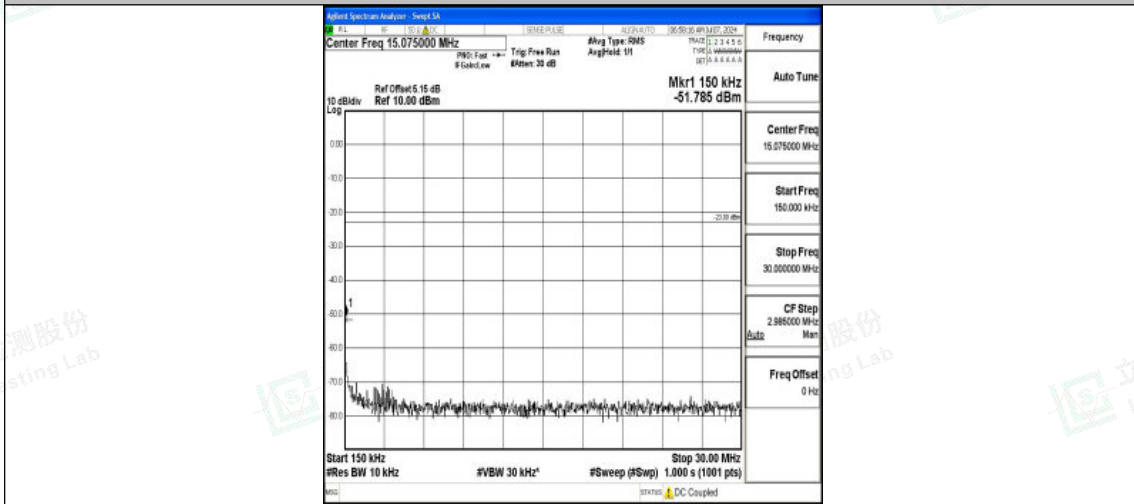

Band5_3MHz_16QAM_20525_1RB#0_0.15~30_0.15~30