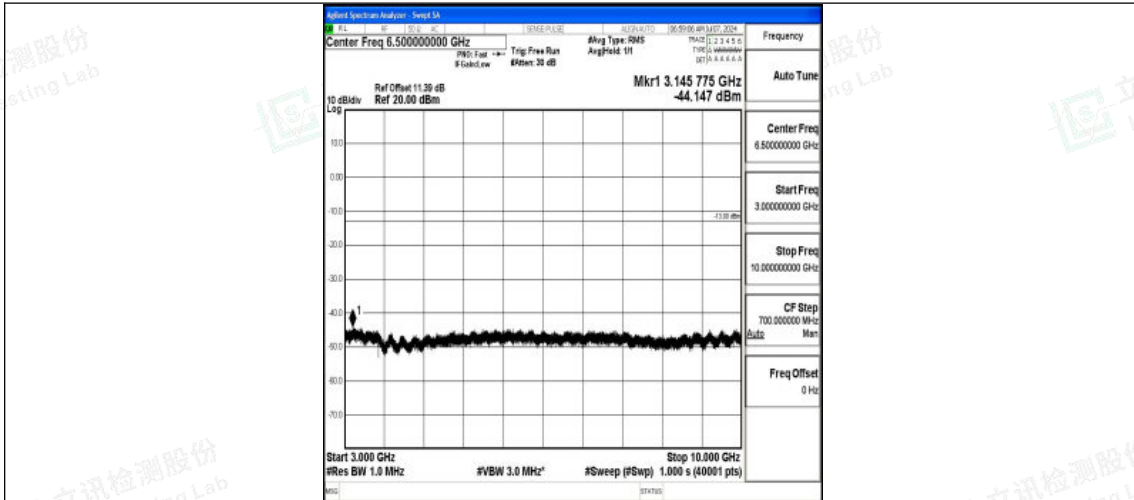

Band3\_3MHz\_QPSK\_20635\_1RB#0\_0.15~30\_0.15~30

Band5\_3MHz\_QPSK\_20635\_1RB#0\_30~1000\_30~1000

Band5\_3MHz\_QPSK\_20635\_1RB#0\_1000~3000\_1000~3000

Shenzhen LCS Compliance Testing Laboratory Ltd.  
 Add: 101, 201 Bldg A & 301 Bldg C, Juji Industrial Park Yabianxueziwei, Shajing Street,  
 Baoan District, Shenzhen, 518000, China  
 Tel: +(86) 0755-82591330 | E-mail: webmaster@lcs-cert.com | Web: www.lcs-cert.com  
 Scan code to check authenticity