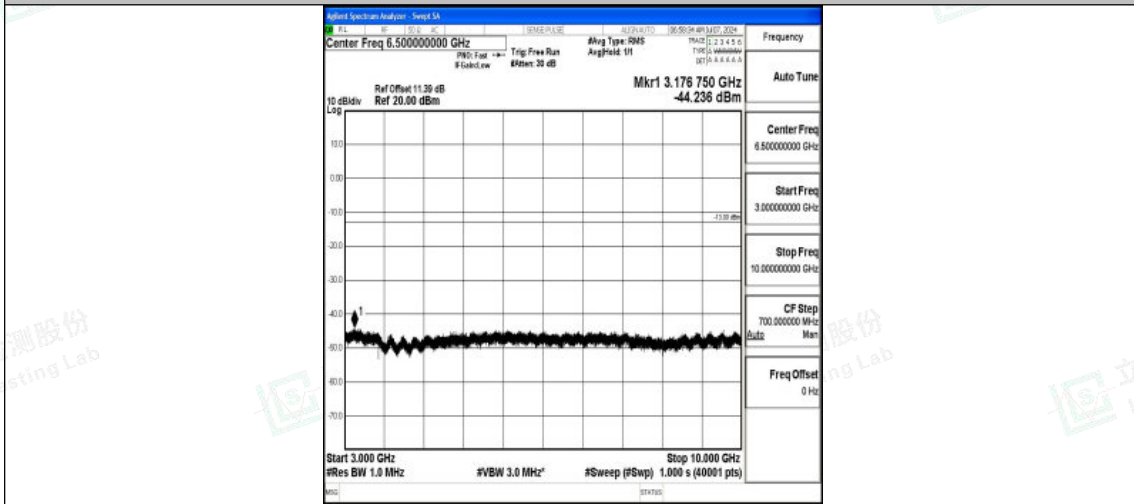

Band5_3MHz_16QAM_20525_1RB#0_3000~10000_3000~10000