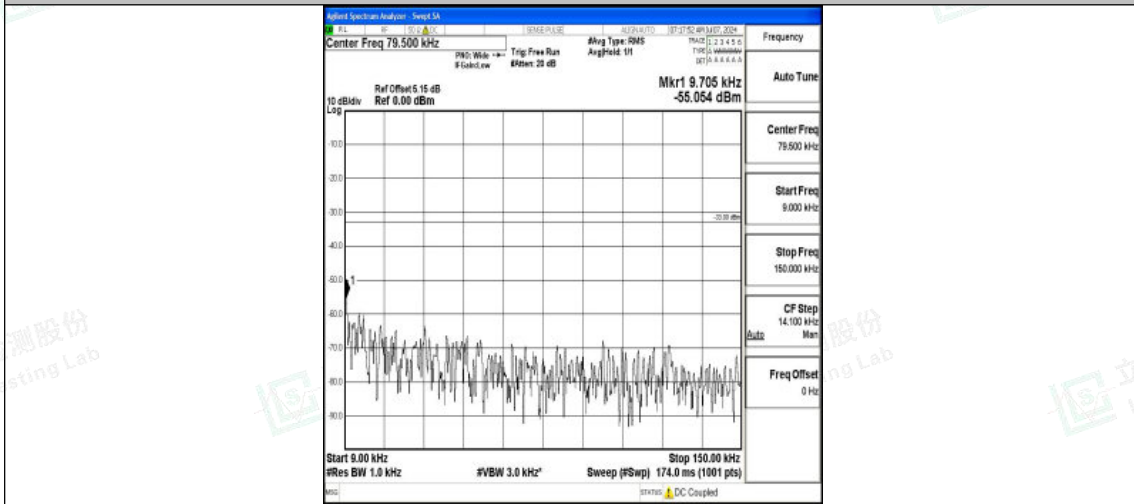

Band5_5MHz_QPSK_20525_1RB#0_0.009~0.15_0.009~0.15