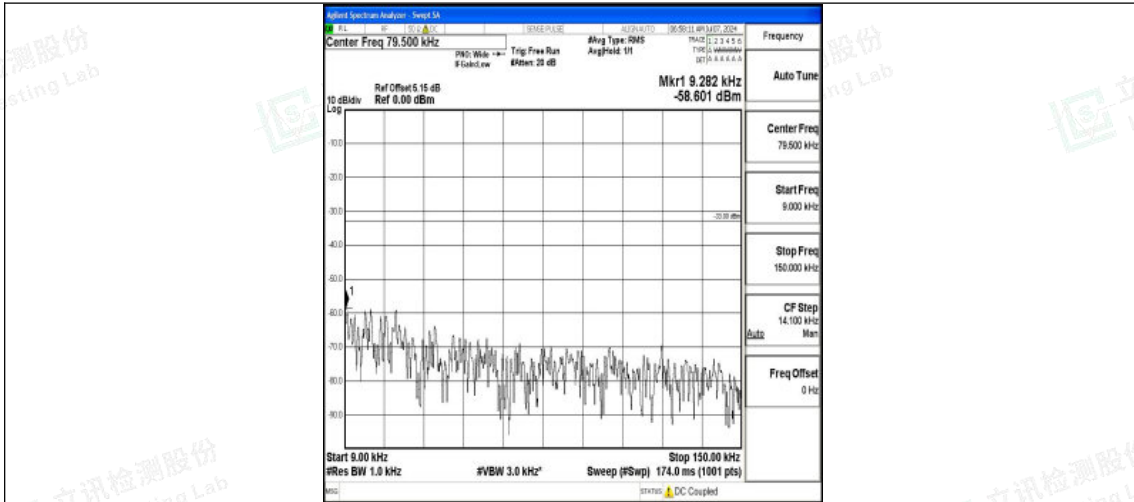

Band5\_3MHz\_QPSK\_20525\_1RB#0\_30~1000\_30~1000

Band5\_3MHz\_QPSK\_20525\_1RB#0\_1000~3000\_1000~3000

Band5\_3MHz\_QPSK\_20525\_1RB#0\_3000~10000\_3000~10000

Shenzhen LCS Compliance Testing Laboratory Ltd.  
 Add: 101, 201 Bldg A & 301 Bldg C, Juji Industrial Park Yabianxueziwei, Shajing Street,  
 Baoan District, Shenzhen, 518000, China  
 Tel: +(86) 0755-82591330 | E-mail: webmaster@lcs-cert.com | Web: www.lcs-cert.com  
 Scan code to check authenticity