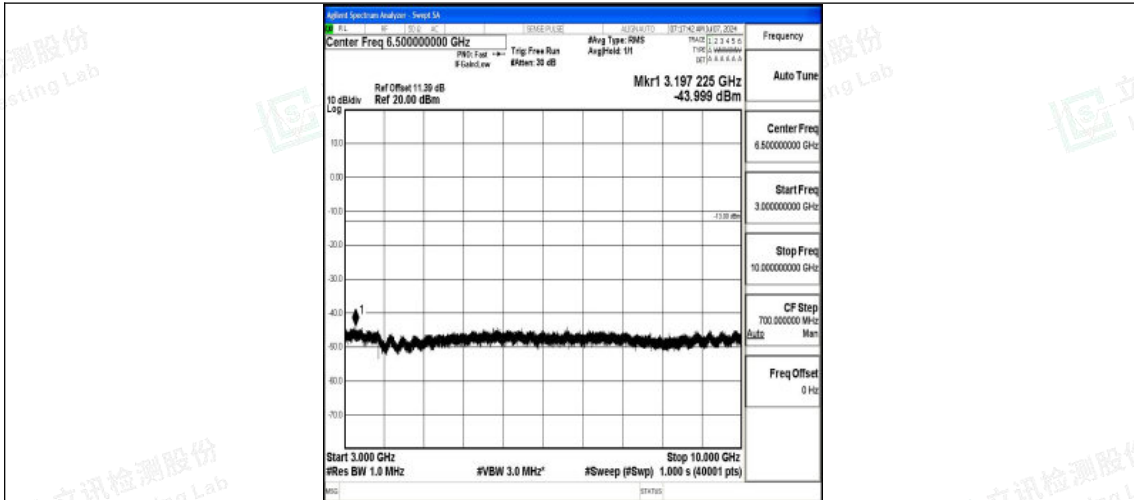

Band5\_5MHz\_16QAM\_20425\_1RB#0\_0.15~30\_0.15~30

Band5\_5MHz\_16QAM\_20425\_1RB#0\_30~1000\_30~1000

Band5\_5MHz\_16QAM\_20425\_1RB#0\_1000~3000\_1000~3000

Shenzhen LCS Compliance Testing Laboratory Ltd.  
 Add: 101, 201 Bldg A & 301 Bldg C, Juji Industrial Park Yabianxueziwei, Shajing Street,  
 Baoan District, Shenzhen, 518000, China  
 Tel: +(86) 0755-82591330 | E-mail: webmaster@lcs-cert.com | Web: www.lcs-cert.com  
 Scan code to check authenticity