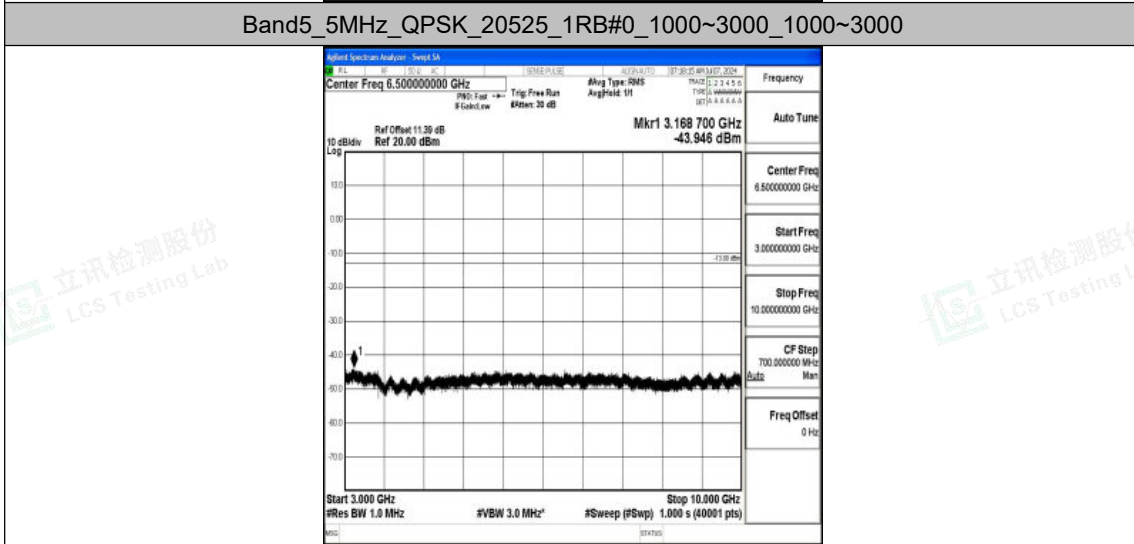

Band5\_5MHz\_16QAM\_20425\_1RB#0\_3000~10000\_3000~10000

Band5\_5MHz\_QPSK\_20525\_1RB#0\_0.009~0.15\_0.009~0.15

Band5\_5MHz\_QPSK\_20525\_1RB#0\_0.15~30\_0.15~30

Shenzhen LCS Compliance Testing Laboratory Ltd.  
 Add: 101, 201 Bldg A & 301 Bldg C, Juji Industrial Park Yabianxueziwei, Shajing Street,  
 Baoan District, Shenzhen, 518000, China  
 Tel: +(86) 0755-82591330 | E-mail: webmaster@lcs-cert.com | Web: www.lcs-cert.com  
 Scan code to check authenticity