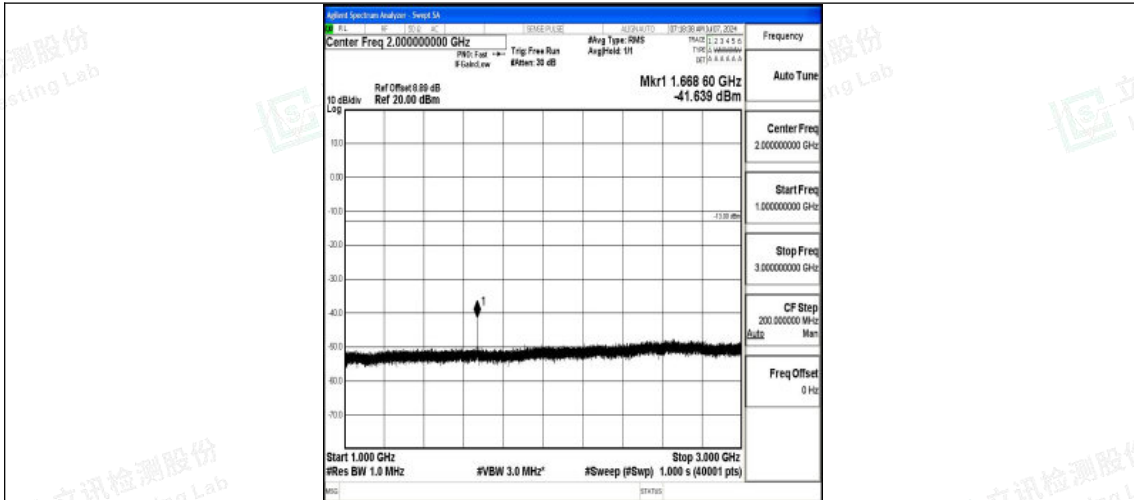

Band5\_5MHz\_16QAM\_20525\_1RB#0\_0.009~0.15\_0.009~0.15

Band5\_5MHz\_16QAM\_20525\_1RB#0\_0.15~30\_0.15~30

Band5\_5MHz\_16QAM\_20525\_1RB#0\_30~1000\_30~1000

Shenzhen LCS Compliance Testing Laboratory Ltd.  
Add: 101, 201 Bldg A & 301 Bldg C, Juji Industrial Park Yabianxueziwei, Shajing Street,  
Baoan District, Shenzhen, 518000, China  
Tel: +(86) 0755-82591330 | E-mail: webmaster@lcs-cert.com | Web: www.lcs-cert.com  
Scan code to check authenticity