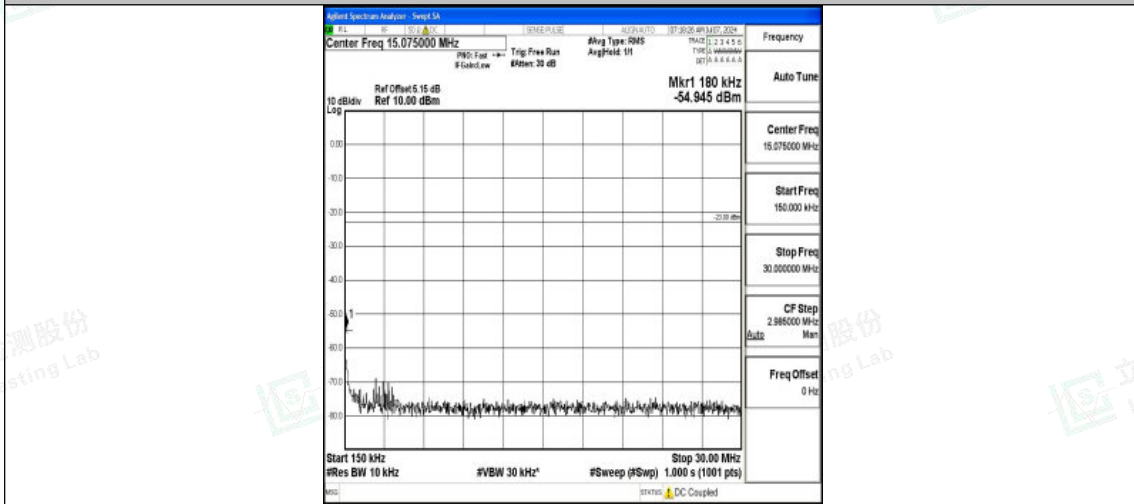

Band5_5MHz_16QAM_20525_1RB#0_0.15~30_0.15~30