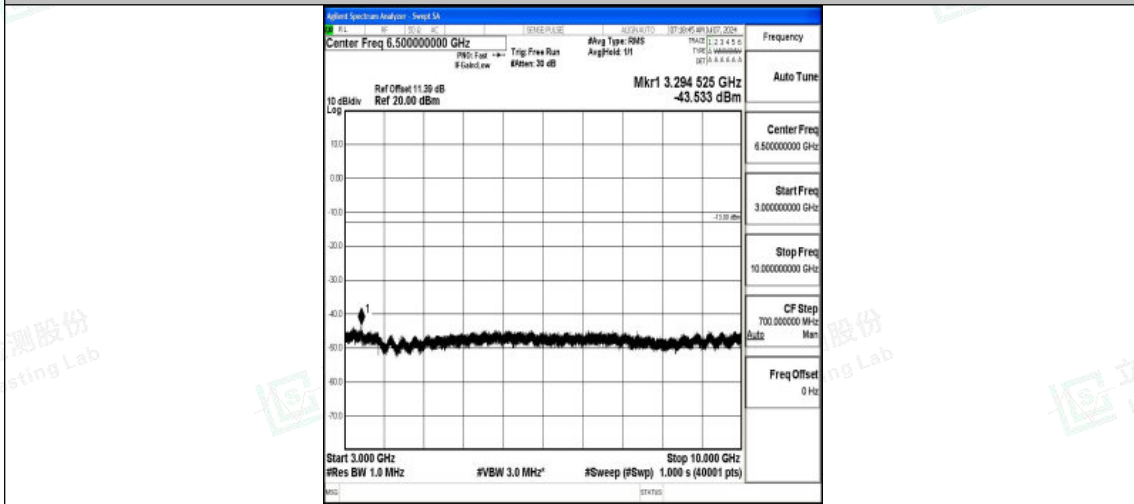

Band5_5MHz_16QAM_20525_1RB#0_3000~10000_3000~10000