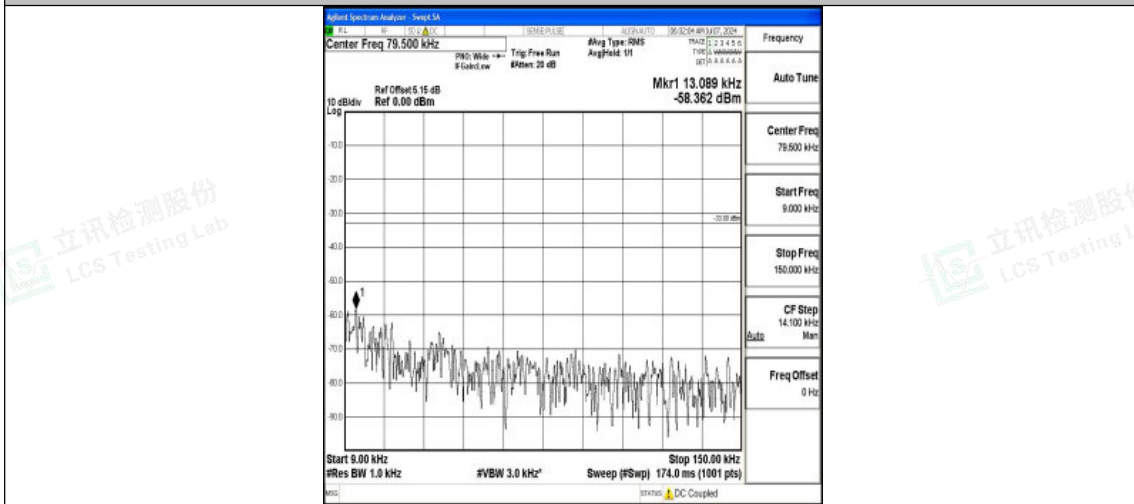

Band5\_1.4MHz\_16QAM\_20525\_1RB#0\_1000~3000\_1000~3000

Band5\_1.4MHz\_16QAM\_20525\_1RB#0\_3000~10000\_3000~10000

Band5\_1.4MHz\_QPSK\_20643\_1RB#0\_0.009~0.15\_0.009~0.15

Shenzhen LCS Compliance Testing Laboratory Ltd.  
 Add: 101, 201 Bldg A & 301 Bldg C, Juji Industrial Park Yabianxueziwei, Shajing Street,  
 Baoan District, Shenzhen, 518000, China  
 Tel: +(86) 0755-82591330 | E-mail: webmaster@lcs-cert.com | Web: www.lcs-cert.com  
 Scan code to check authenticity

Band5\_1.4MHz\_QPSK\_20643\_1RB#0\_0.15~30\_0.15~30

Band5\_1.4MHz\_QPSK\_20643\_1RB#0\_30~1000\_30~1000

Band5\_1.4MHz\_QPSK\_20643\_1RB#0\_1000~3000\_1000~3000

Shenzhen LCS Compliance Testing Laboratory Ltd.  
 Add: 101, 201 Bldg A & 301 Bldg C, Juji Industrial Park Yabianxueziwei, Shajing Street,  
 Baoan District, Shenzhen, 518000, China  
 Tel: +(86) 0755-82591330 | E-mail: webmaster@lcs-cert.com | Web: www.lcs-cert.com  
 Scan code to check authenticity