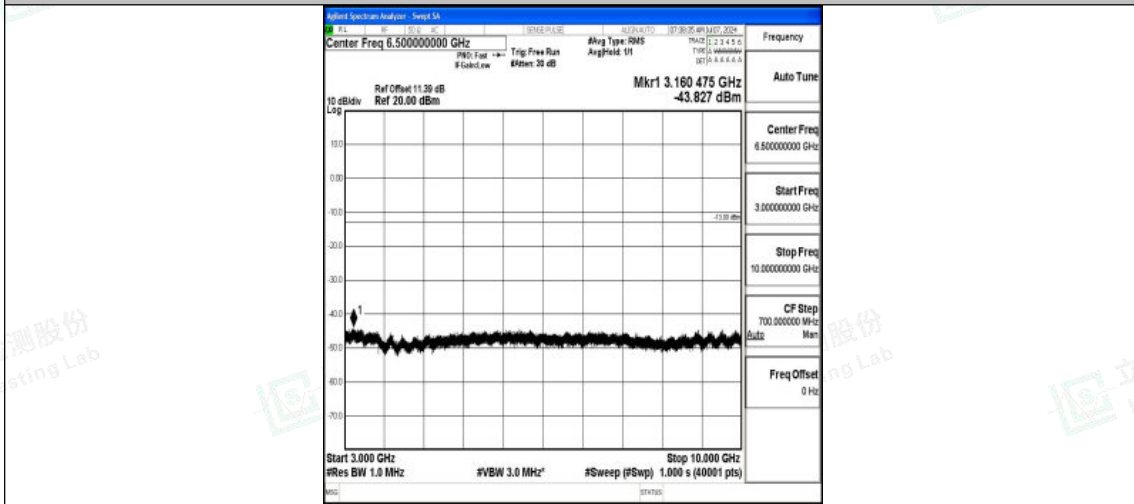

Band5_10MHz_16QAM_20525_1RB#0_3000~10000_3000~10000