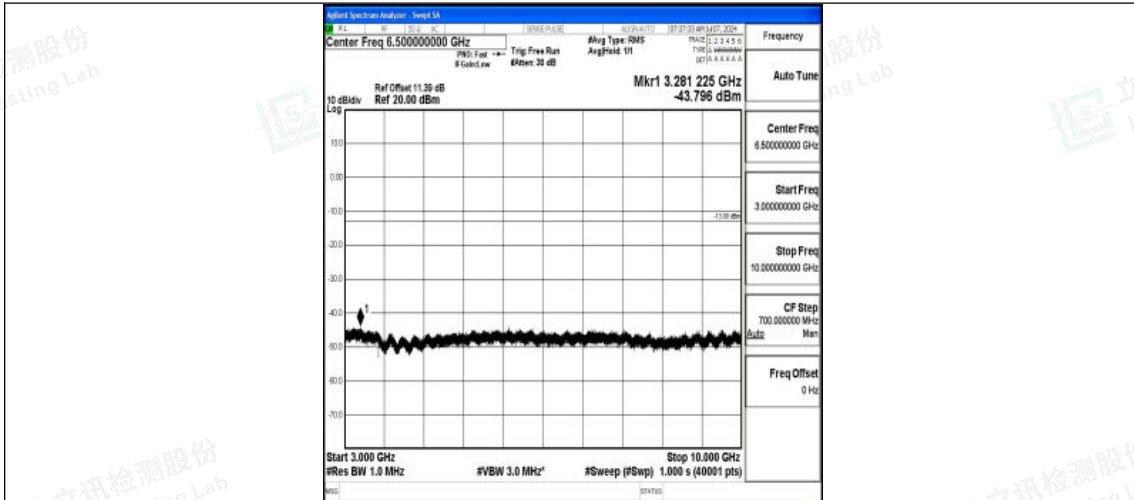

Band5\_10MHz\_16QAM\_20450\_1RB#0\_0.15~30\_0.15~30

Band5\_10MHz\_16QAM\_20450\_1RB#0\_30~1000\_30~1000

Band5\_10MHz\_16QAM\_20450\_1RB#0\_1000~3000\_1000~3000

Shenzhen LCS Compliance Testing Laboratory Ltd.  
Add: 101, 201 Bldg A & 301 Bldg C, Juji Industrial Park Yabianxueziwei, Shajing Street,  
Baoan District, Shenzhen, 518000, China  
Tel: +(86) 0755-82591330 | E-mail: webmaster@lcs-cert.com | Web: www.lcs-cert.com  
Scan code to check authenticity