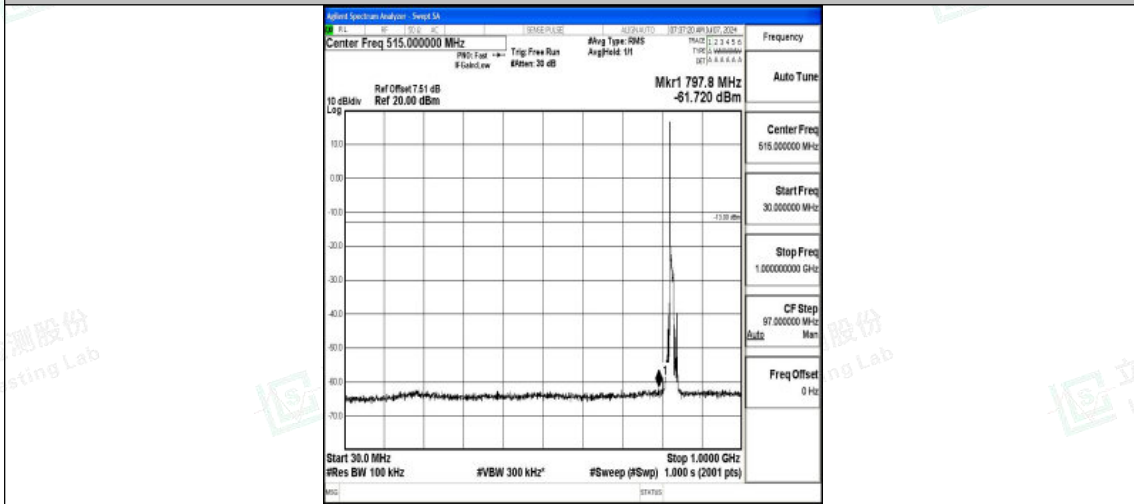

Band5_10MHz_16QAM_20450_1RB#0_30~1000_30~1000