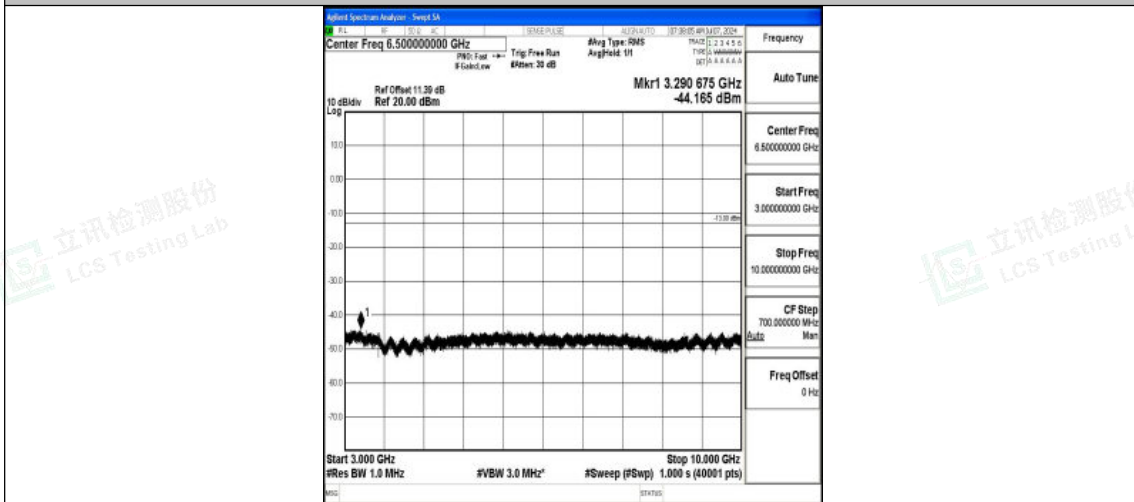

Band5_10MHz_QPSK_20525_1RB#0_3000~10000_3000~10000

Shenzhen LCS Compliance Testing Laboratory Ltd.
Add: 101, 201 Bldg A & 301 Bldg C, Juji Industrial Park Yabianxueziwei, Shajing Street,
Baoan District, Shenzhen, 518000, China
Tel: +(86) 0755-82591330 | E-mail: webmaster@lcs-cert.com | Web: www.lcs-cert.com
Scan code to check authenticity