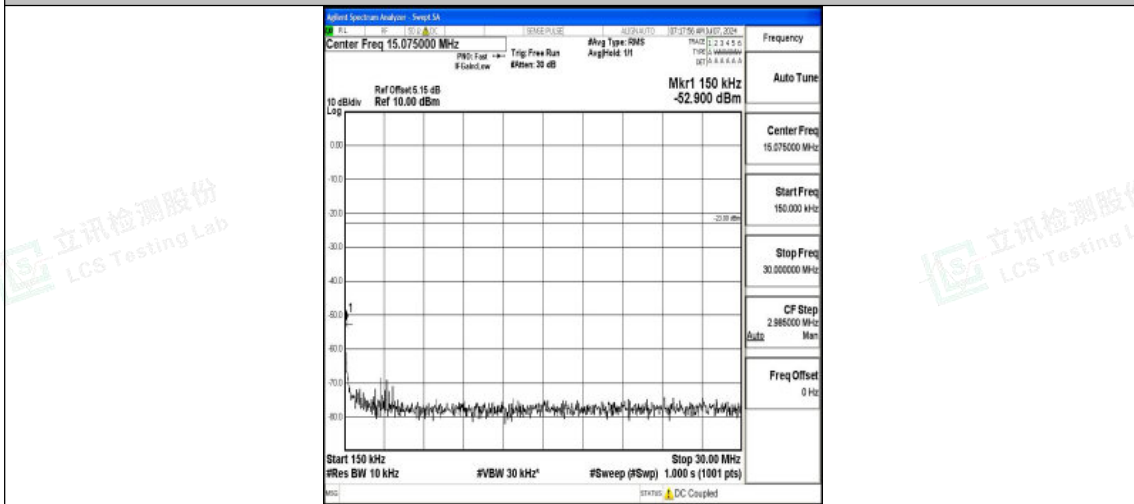

Band5_5MHz_QPSK_20525_1RB#0_0.15~30_0.15~30

Shenzhen LCS Compliance Testing Laboratory Ltd.
Add: 101, 201 Bldg A & 301 Bldg C, Juji Industrial Park Yabianxueziwei, Shajing Street,
Baoan District, Shenzhen, 518000, China
Tel: +(86) 0755-82591330 | E-mail: webmaster@lcs-cert.com | Web: www.lcs-cert.com
Scan code to check authenticity