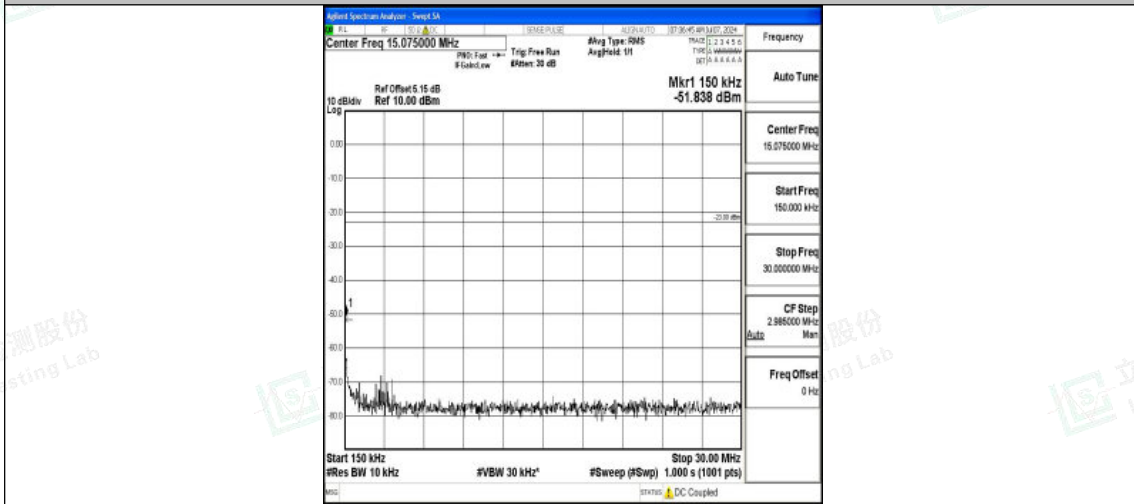

Band5_10MHz_QPSK_20450_1RB#0_0.15~30_0.15~30