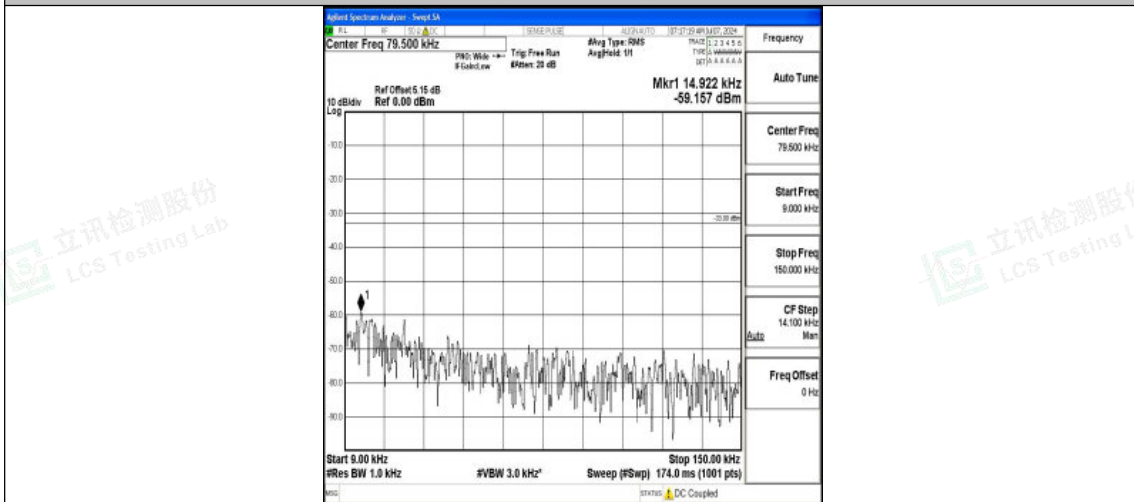

Band5_5MHz_16QAM_20425_1RB#0_0.009~0.15_0.009~0.15

Shenzhen LCS Compliance Testing Laboratory Ltd.
Add: 101, 201 Bldg A & 301 Bldg C, Juji Industrial Park Yabianxueziwei, Shajing Street,
Baoan District, Shenzhen, 518000, China
Tel: +(86) 0755-82591330 | E-mail: webmaster@lcs-cert.com | Web: www.lcs-cert.com
Scan code to check authenticity