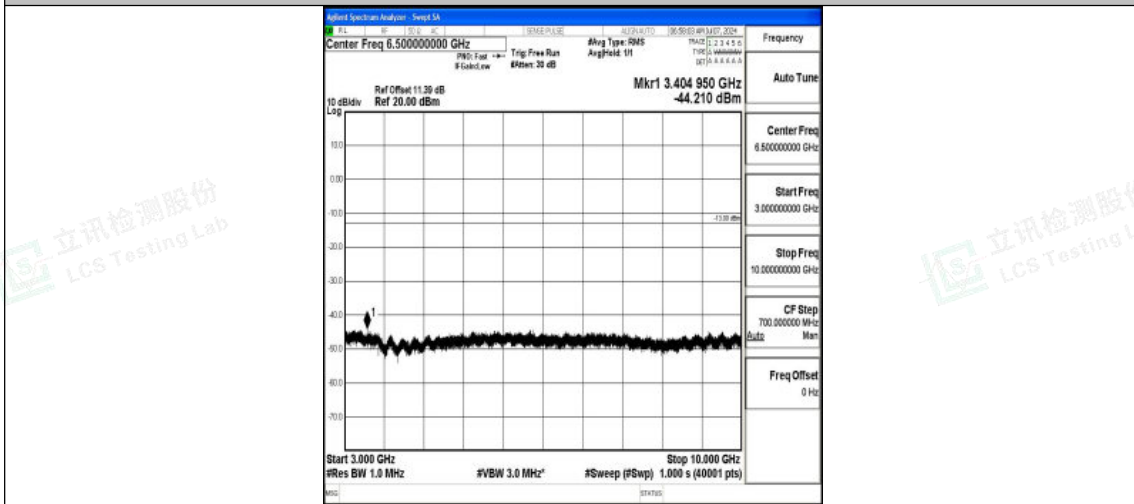

Band5_3MHz_QPSK_20525_1RB#0_3000~10000_3000~10000

Shenzhen LCS Compliance Testing Laboratory Ltd.
Add: 101, 201 Bldg A & 301 Bldg C, Juji Industrial Park Yabianxueziwei, Shajing Street,
Baoan District, Shenzhen, 518000, China
Tel: +(86) 0755-82591330 | E-mail: webmaster@lcs-cert.com | Web: www.lcs-cert.com
Scan code to check authenticity