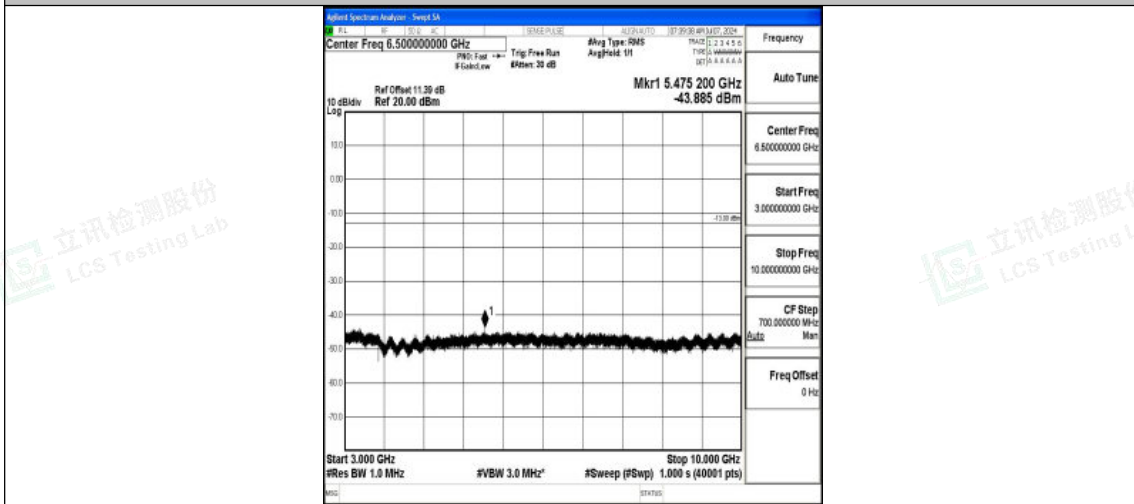

Band5_10MHz_16QAM_20600_1RB#0_3000~10000_3000~10000

Shenzhen LCS Compliance Testing Laboratory Ltd.
Add: 101, 201 Bldg A & 301 Bldg C, Juji Industrial Park Yabianxueziwei, Shajing Street,
Baoan District, Shenzhen, 518000, China
Tel: +(86) 0755-82591330 | E-mail: webmaster@lcs-cert.com | Web: www.lcs-cert.com
Scan code to check authenticity