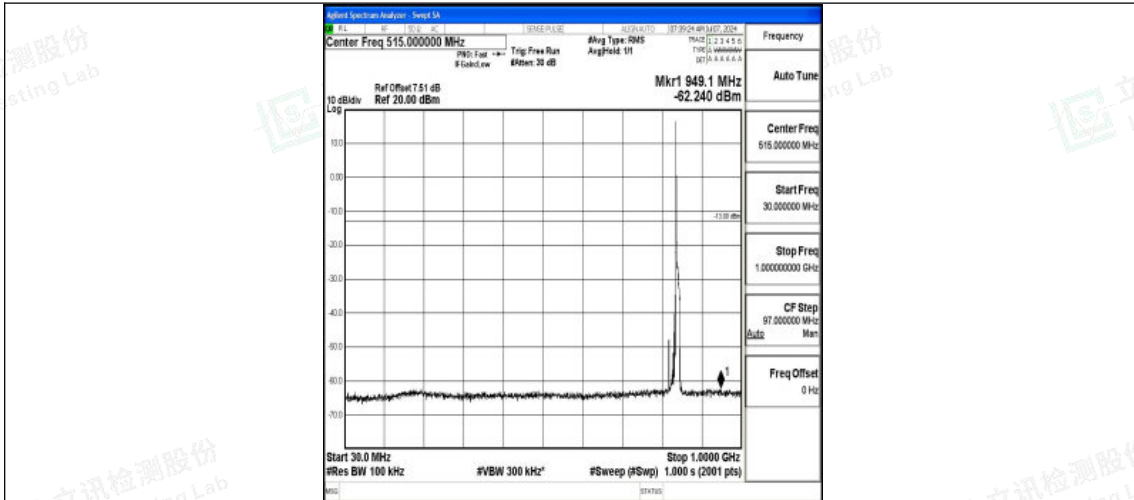

Band5\_10MHz\_QPSK\_20600\_1RB#0\_3000~10000\_3000~10000

Band5\_10MHz\_16QAM\_20600\_1RB#0\_0.009~0.15\_0.009~0.15

Band5\_10MHz\_16QAM\_20600\_1RB#0\_0.15~30\_0.15~30

Shenzhen LCS Compliance Testing Laboratory Ltd.  
Add: 101, 201 Bldg A & 301 Bldg C, Juji Industrial Park Yabianxueziwei, Shajing Street,  
Baoan District, Shenzhen, 518000, China  
Tel: +(86) 0755-82591330 | E-mail: webmaster@lcs-cert.com | Web: www.lcs-cert.com  
Scan code to check authenticity