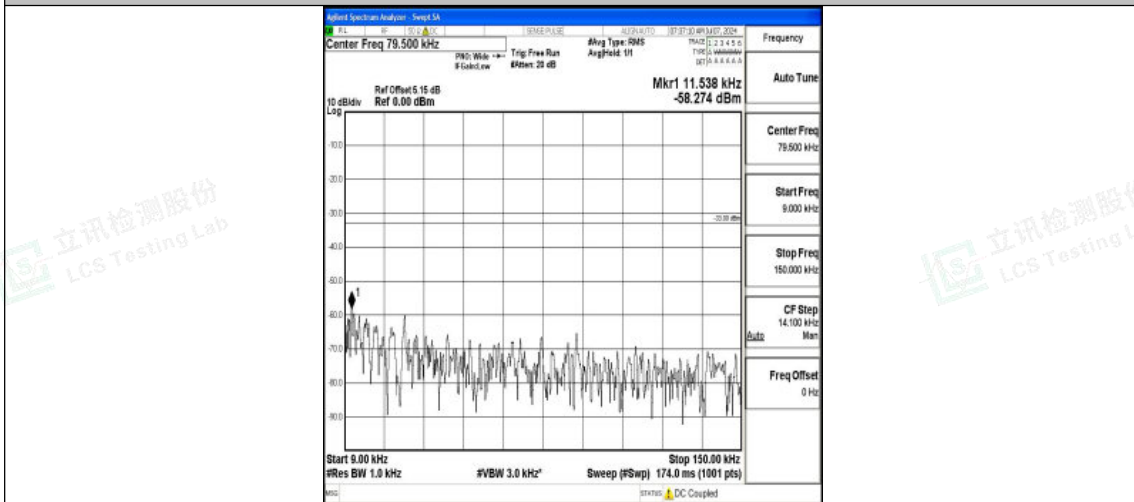

Band5_10MHz_16QAM_20450_1RB#0_0.009~0.15_0.009~0.15

Shenzhen LCS Compliance Testing Laboratory Ltd.
Add: 101, 201 Bldg A & 301 Bldg C, Juji Industrial Park Yabianxueziwei, Shajing Street,
Baoan District, Shenzhen, 518000, China
Tel: +(86) 0755-82591330 | E-mail: webmaster@lcs-cert.com | Web: www.lcs-cert.com
Scan code to check authenticity