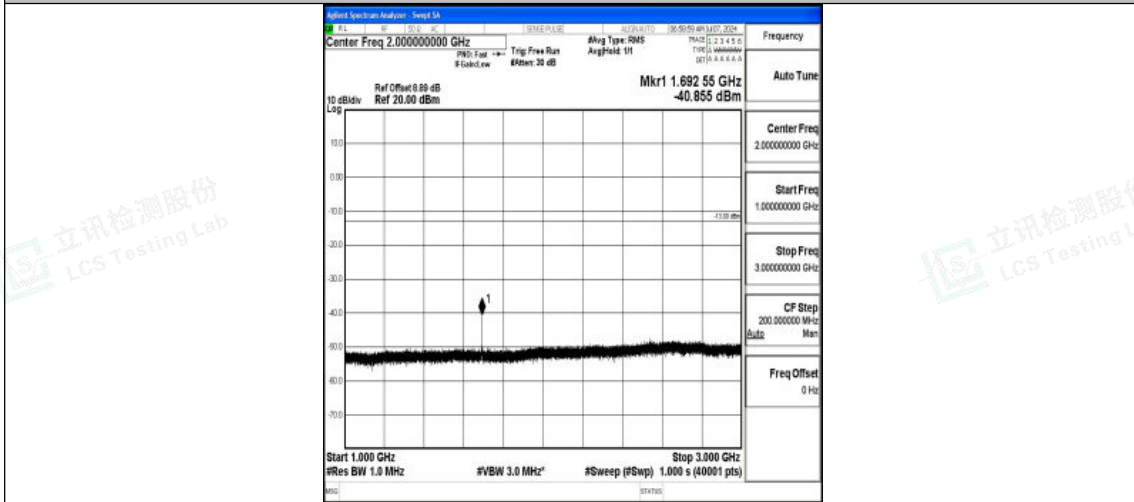

Band5_3MHz_QPSK_20635_1RB#0_1000~3000_1000~3000

Shenzhen LCS Compliance Testing Laboratory Ltd.
Add: 101, 201 Bldg A & 301 Bldg C, Juji Industrial Park Yabianxueziwei, Shajing Street,
Baoan District, Shenzhen, 518000, China
Tel: +(86) 0755-82591330 | E-mail: webmaster@lcs-cert.com | Web: www.lcs-cert.com
Scan code to check authenticity