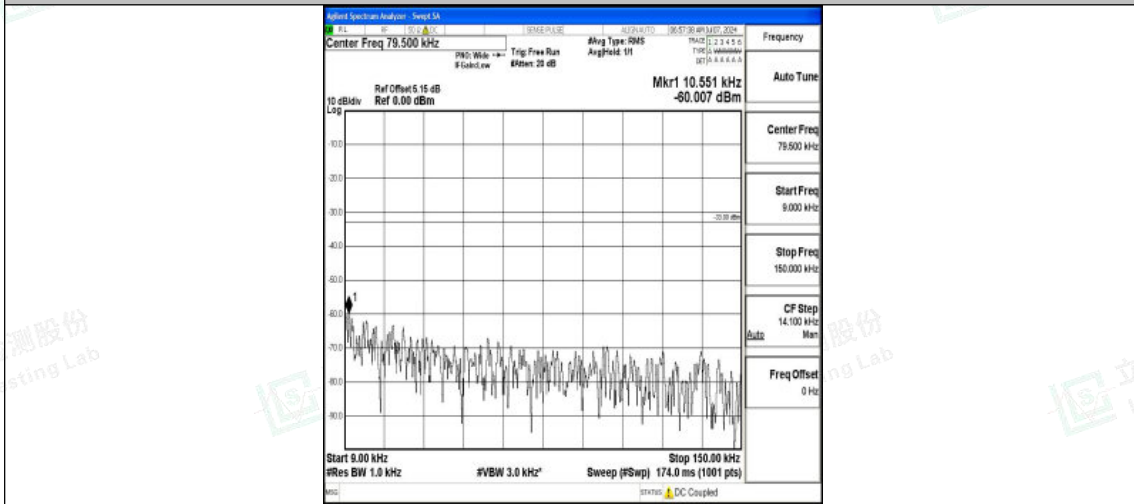

Band5_3MHz_QPSK_20525_1RB#0_0.009~0.15_0.009~0.15