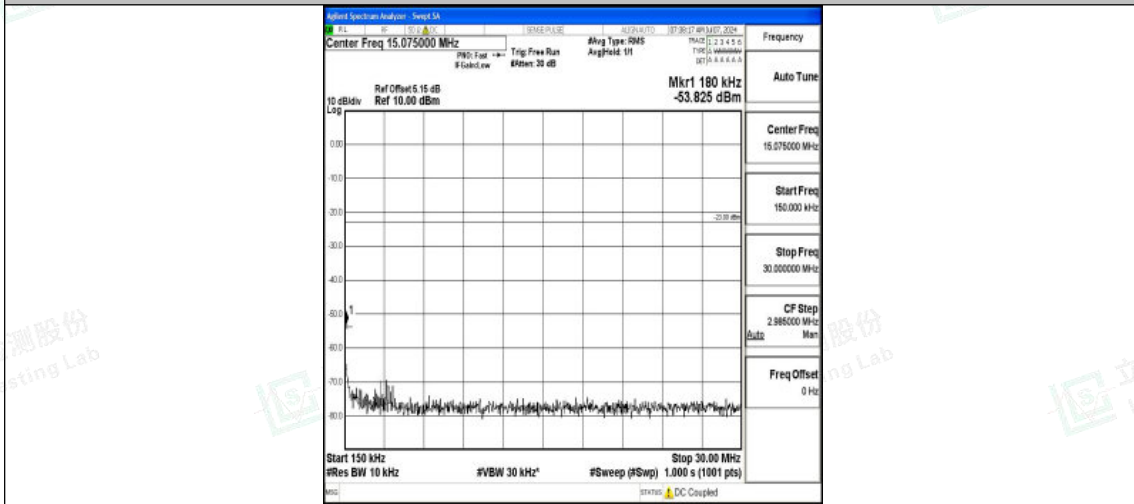

Band5_10MHz_16QAM_20525_1RB#0_0.15~30_0.15~30