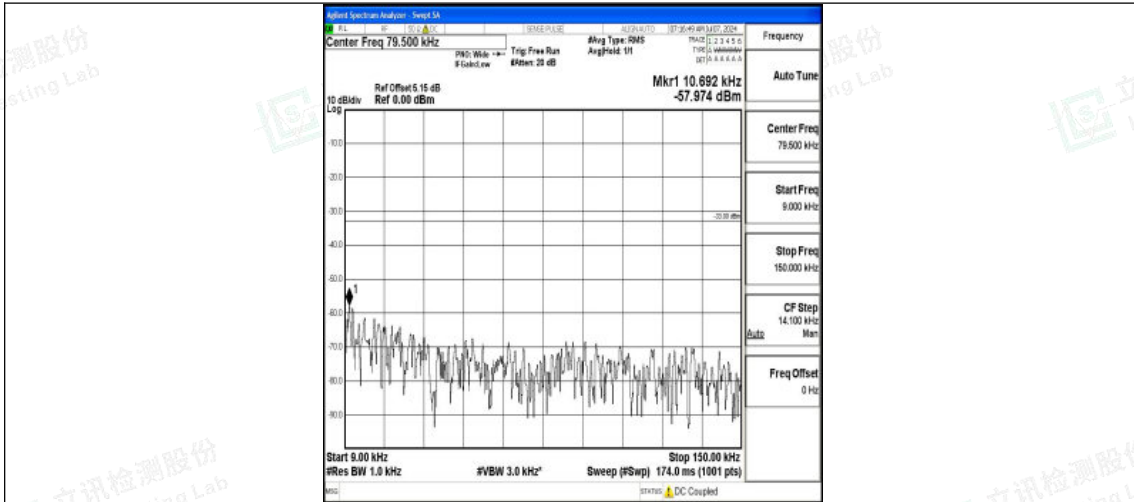

Band5\_3MHz\_16QAM\_20635\_1RB#0\_30~1000\_30~1000

Band5\_3MHz\_16QAM\_20635\_1RB#0\_1000~3000\_1000~3000

Band5\_3MHz\_16QAM\_20635\_1RB#0\_3000~10000\_3000~10000

Shenzhen LCS Compliance Testing Laboratory Ltd.  
 Add: 101, 201 Bldg A & 301 Bldg C, Juji Industrial Park Yabianxueziwei, Shajing Street,  
 Baoan District, Shenzhen, 518000, China  
 Tel: +(86) 0755-82591330 | E-mail: webmaster@lcs-cert.com | Web: www.lcs-cert.com  
 Scan code to check authenticity