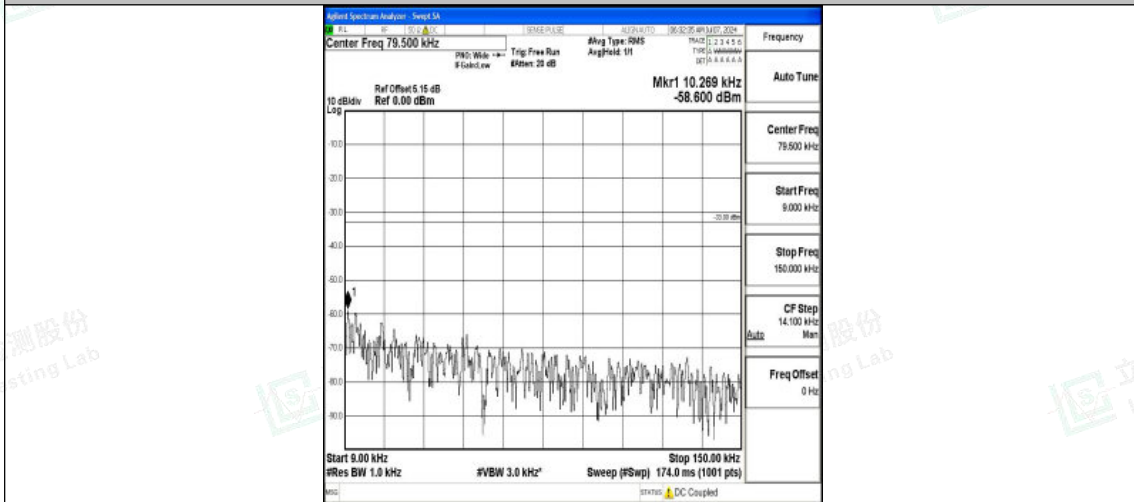

Band5_1.4MHz_16QAM_20643_1RB#0_0.009~0.15_0.009~0.15