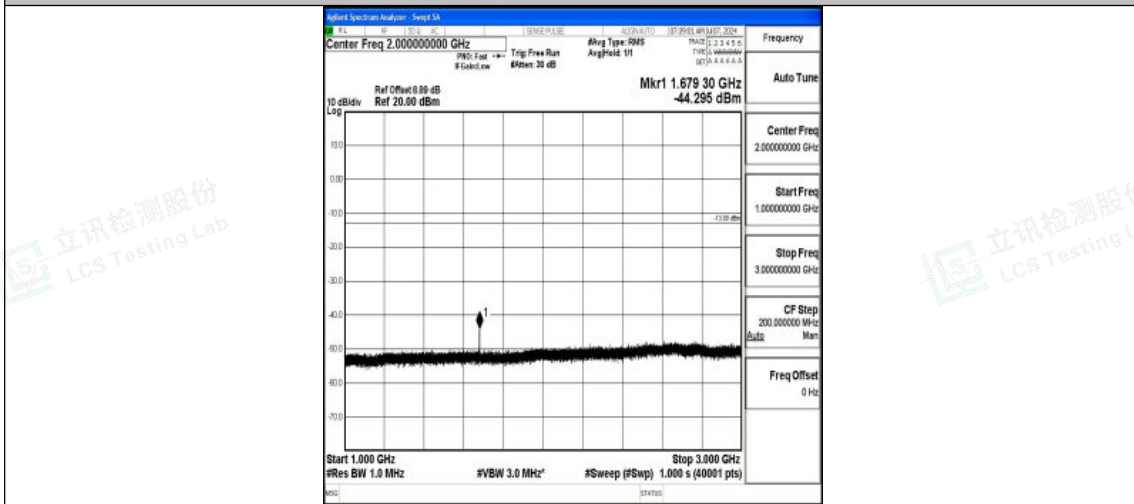

Band5_10MHz_QPSK_20600_1RB#0_1000~3000_1000~3000

Shenzhen LCS Compliance Testing Laboratory Ltd.
Add: 101, 201 Bldg A & 301 Bldg C, Juji Industrial Park Yabianxueziwei, Shajing Street,
Baoan District, Shenzhen, 518000, China
Tel: +(86) 0755-82591330 | E-mail: webmaster@lcs-cert.com | Web: www.lcs-cert.com
Scan code to check authenticity