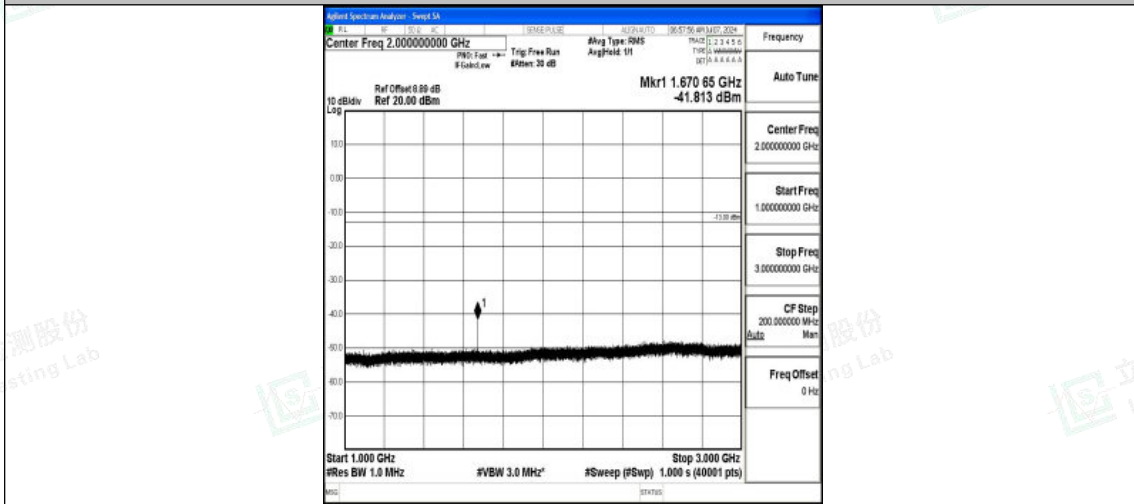

Band5_3MHz_QPSK_20525_1RB#0_1000~3000_1000~3000