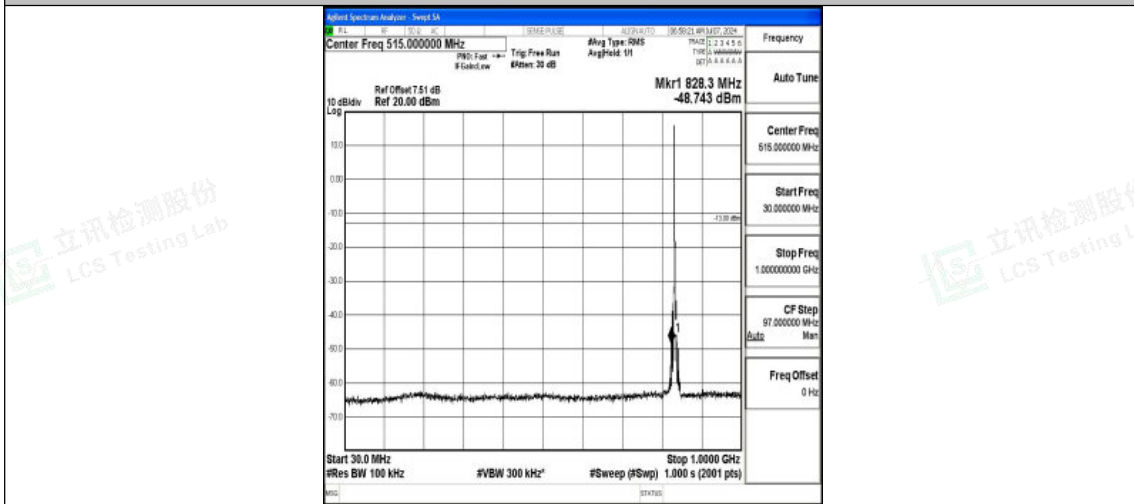

Band5_3MHz_16QAM_20525_1RB#0_30~1000_30~1000

Shenzhen LCS Compliance Testing Laboratory Ltd.
Add: 101, 201 Bldg A & 301 Bldg C, Juji Industrial Park Yabianxueziwei, Shajing Street,
Baoan District, Shenzhen, 518000, China
Tel: +(86) 0755-82591330 | E-mail: webmaster@lcs-cert.com | Web: www.lcs-cert.com
Scan code to check authenticity