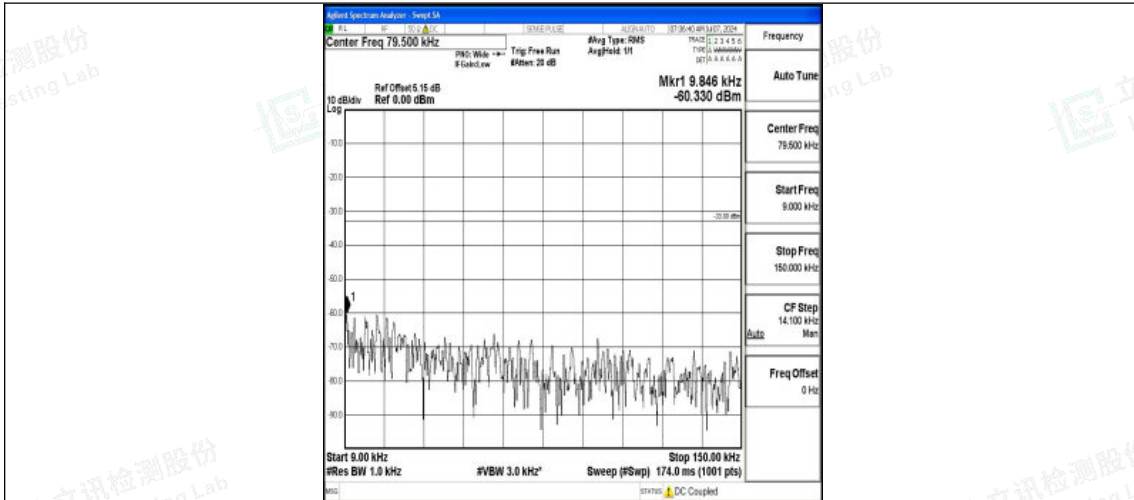

Band5\_5MHz\_16QAM\_20625\_1RB#0\_30~1000\_30~1000

Band5\_5MHz\_16QAM\_20625\_1RB#0\_1000~3000\_1000~3000

Band5\_5MHz\_16QAM\_20625\_1RB#0\_3000~10000\_3000~10000

Shenzhen LCS Compliance Testing Laboratory Ltd.  
 Add: 101, 201 Bldg A & 301 Bldg C, Juji Industrial Park Yabianxueziwei, Shajing Street,  
 Baoan District, Shenzhen, 518000, China  
 Tel: +(86) 0755-82591330 | E-mail: webmaster@lcs-cert.com | Web: www.lcs-cert.com  
 Scan code to check authenticity