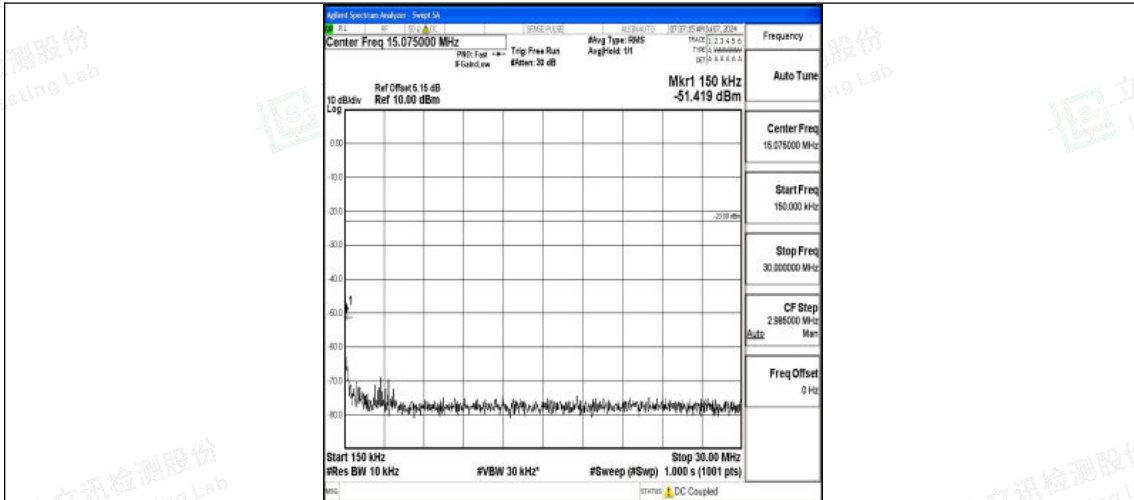

Band5\_10MHz\_QPSK\_20450\_1RB#0\_1000~3000\_1000~3000

Band5\_10MHz\_QPSK\_20450\_1RB#0\_3000~10000\_3000~10000

Band5\_10MHz\_16QAM\_20450\_1RB#0\_0.009~0.15\_0.009~0.15

Shenzhen LCS Compliance Testing Laboratory Ltd.  
 Add: 101, 201 Bldg A & 301 Bldg C, Juji Industrial Park Yabianxueziwei, Shajing Street,  
 Baoan District, Shenzhen, 518000, China  
 Tel: +(86) 0755-82591330 | E-mail: webmaster@lcs-cert.com | Web: www.lcs-cert.com  
 Scan code to check authenticity