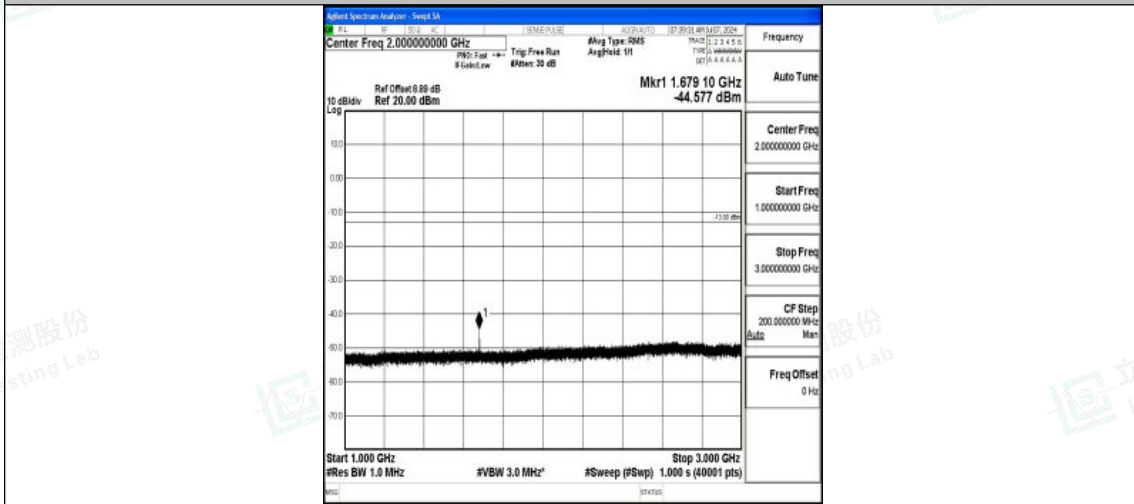

Band5_10MHz_16QAM_20600_1RB#0_1000~3000_1000~3000