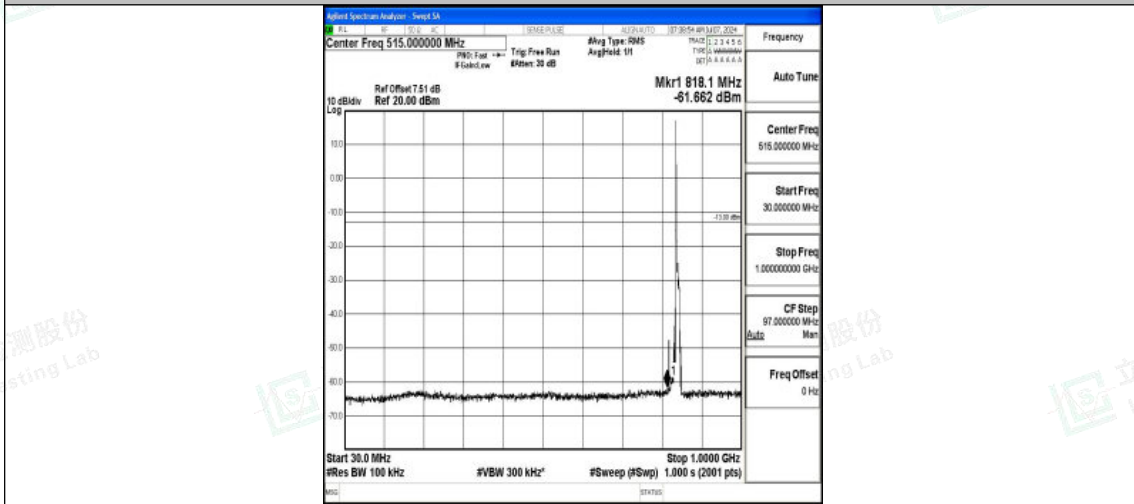

Band5_10MHz_QPSK_20600_1RB#0_30~1000_30~1000