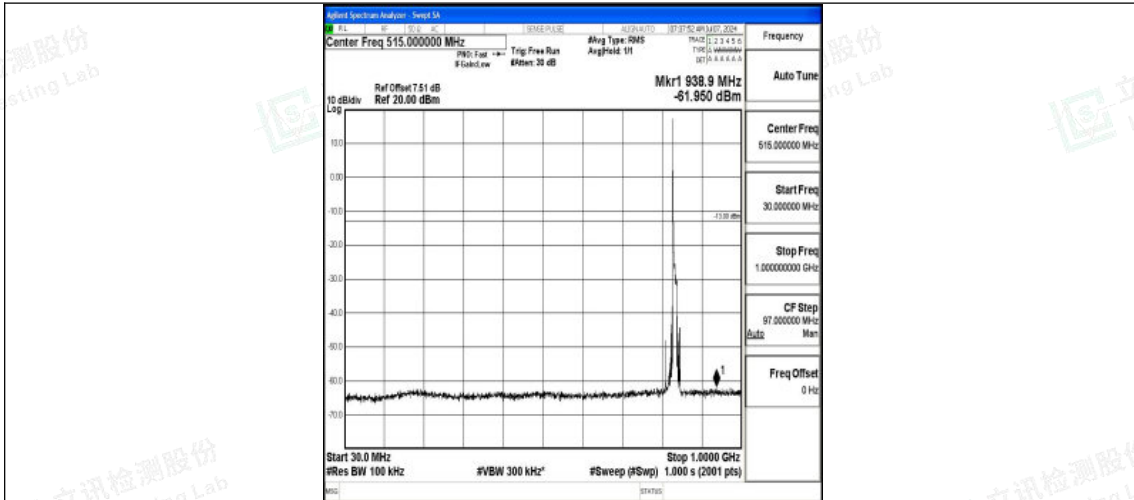

Band5\_10MHz\_16QAM\_20450\_1RB#0\_3000~10000\_3000~10000

Band5\_10MHz\_QPSK\_20525\_1RB#0\_0.009~0.15\_0.009~0.15

Band5\_10MHz\_QPSK\_20525\_1RB#0\_0.15~30\_0.15~30

Shenzhen LCS Compliance Testing Laboratory Ltd.  
 Add: 101, 201 Bldg A & 301 Bldg C, Juji Industrial Park Yabianxueziwei, Shajing Street,  
 Baoan District, Shenzhen, 518000, China  
 Tel: +(86) 0755-82591330 | E-mail: webmaster@lcs-cert.com | Web: www.lcs-cert.com  
 Scan code to check authenticity