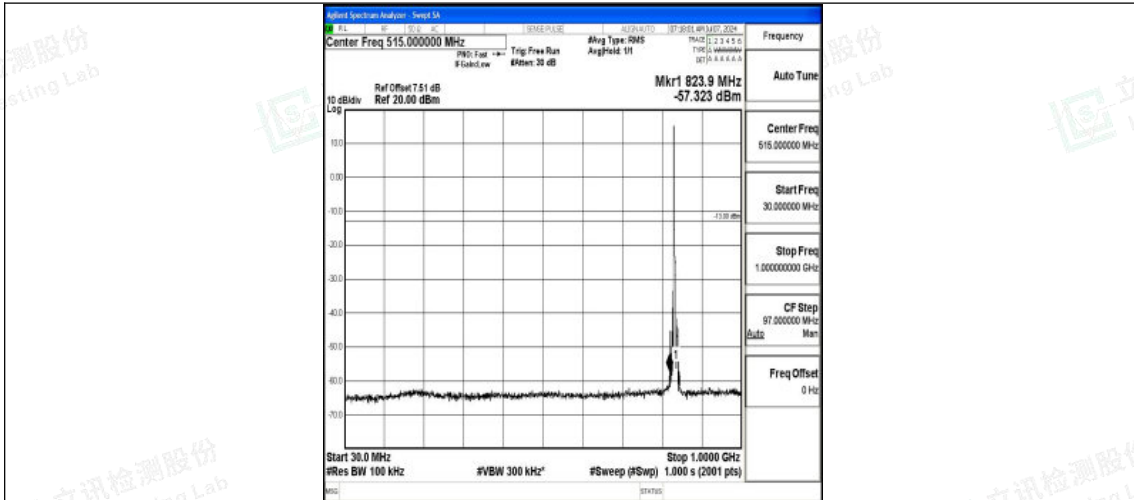

Band5\_5MHz\_16QAM\_20425\_1RB#0\_3000~10000\_3000~10000

Band5\_5MHz\_QPSK\_20525\_1RB#0\_0.009~0.15\_0.009~0.15

Band5\_5MHz\_QPSK\_20525\_1RB#0\_0.15~30\_0.15~30

Shenzhen LCS Compliance Testing Laboratory Ltd.  
 Add: 101, 201 Bldg A & 301 Bldg C, Juji Industrial Park Yabianxueziwei, Shajing Street,  
 Baoan District, Shenzhen, 518000, China  
 Tel: +(86) 0755-82591330 | E-mail: webmaster@lcs-cert.com | Web: www.lcs-cert.com  
 Scan code to check authenticity