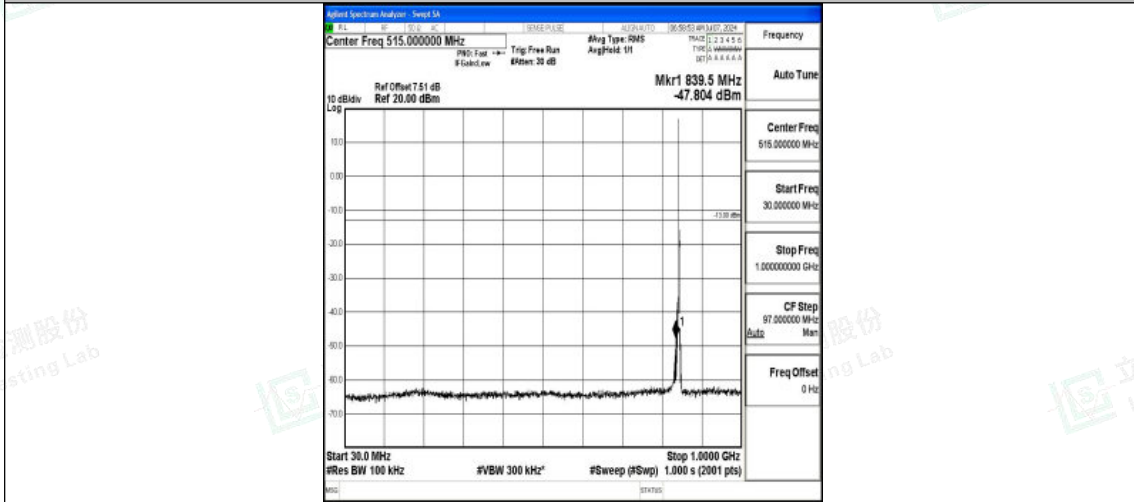

Band5_3MHz_QPSK_20635_1RB#0_30~1000_30~1000