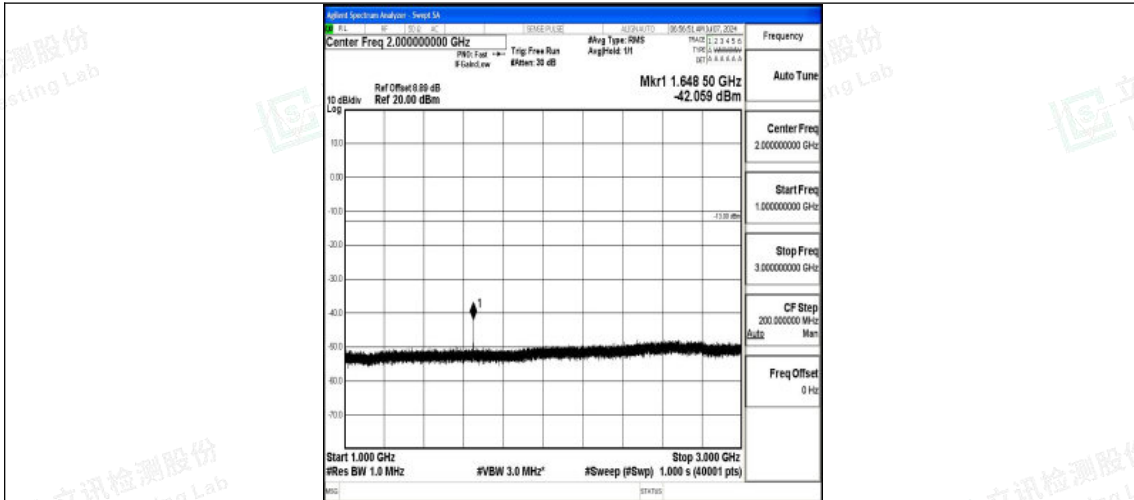

Band5\_3MHz\_QPSK\_20415\_1RB#0\_0.009~0.15\_0.009~0.15

Band5\_3MHz\_QPSK\_20415\_1RB#0\_0.15~30\_0.15~30

Band5\_3MHz\_QPSK\_20415\_1RB#0\_30~1000\_30~1000

Shenzhen LCS Compliance Testing Laboratory Ltd.  
 Add: 101, 201 Bldg A & 301 Bldg C, Juji Industrial Park Yabianxueziwei, Shajing Street,  
 Baoan District, Shenzhen, 518000, China  
 Tel: +(86) 0755-82591330 | E-mail: webmaster@lcs-cert.com | Web: www.lcs-cert.com  
 Scan code to check authenticity