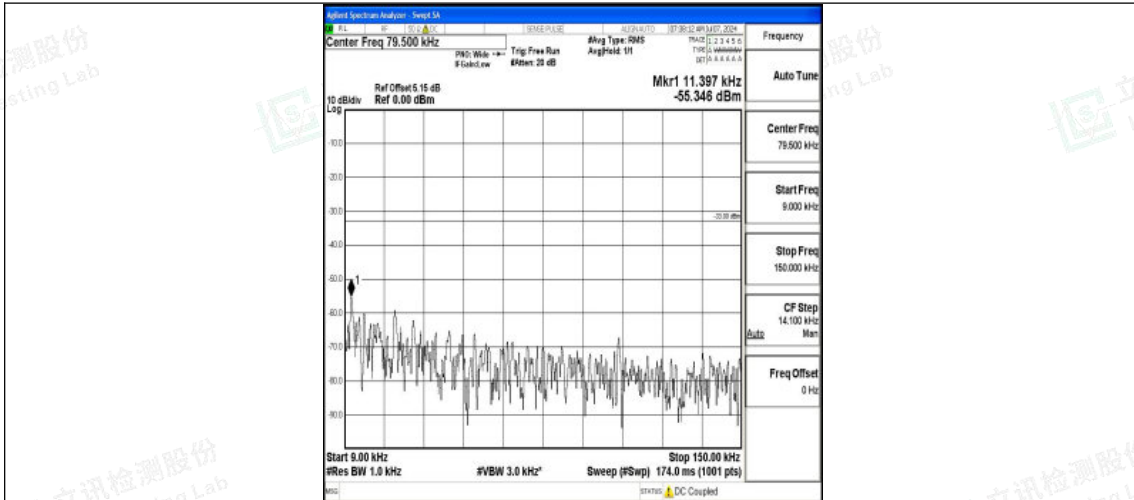

Band5\_10MHz\_QPSK\_20525\_1RB#0\_30~1000\_30~1000

Band5\_10MHz\_QPSK\_20525\_1RB#0\_1000~3000\_1000~3000

Band5\_10MHz\_QPSK\_20525\_1RB#0\_3000~10000\_3000~10000

Shenzhen LCS Compliance Testing Laboratory Ltd.  
 Add: 101, 201 Bldg A & 301 Bldg C, Juji Industrial Park Yabianxueziwei, Shajing Street,  
 Baoan District, Shenzhen, 518000, China  
 Tel: +(86) 0755-82591330 | E-mail: webmaster@lcs-cert.com | Web: www.lcs-cert.com  
 Scan code to check authenticity