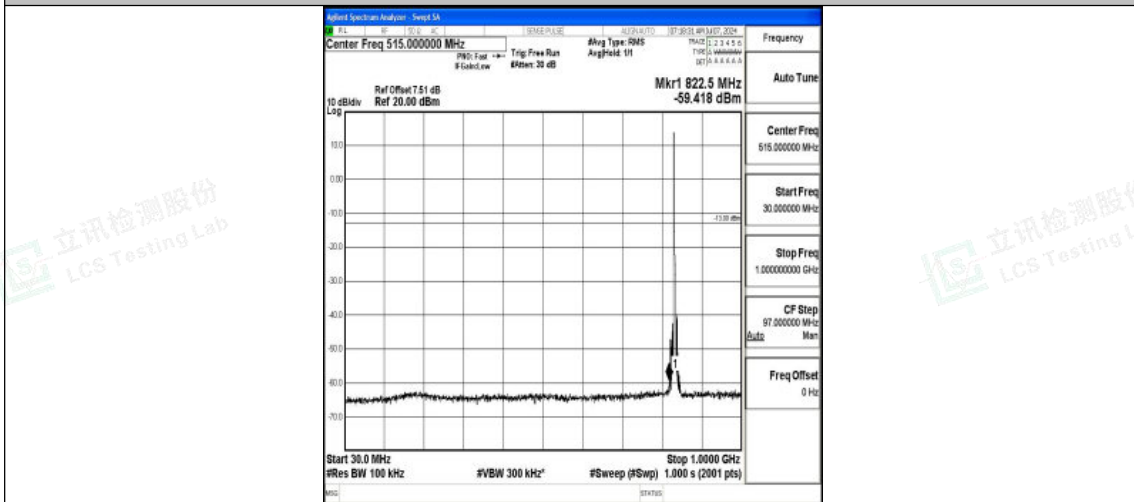

Band5_5MHz_16QAM_20525_1RB#0_30~1000_30~1000

Shenzhen LCS Compliance Testing Laboratory Ltd.
Add: 101, 201 Bldg A & 301 Bldg C, Juji Industrial Park Yabianxueziwei, Shajing Street,
Baoan District, Shenzhen, 518000, China
Tel: +(86) 0755-82591330 | E-mail: webmaster@lcs-cert.com | Web: www.lcs-cert.com
Scan code to check authenticity