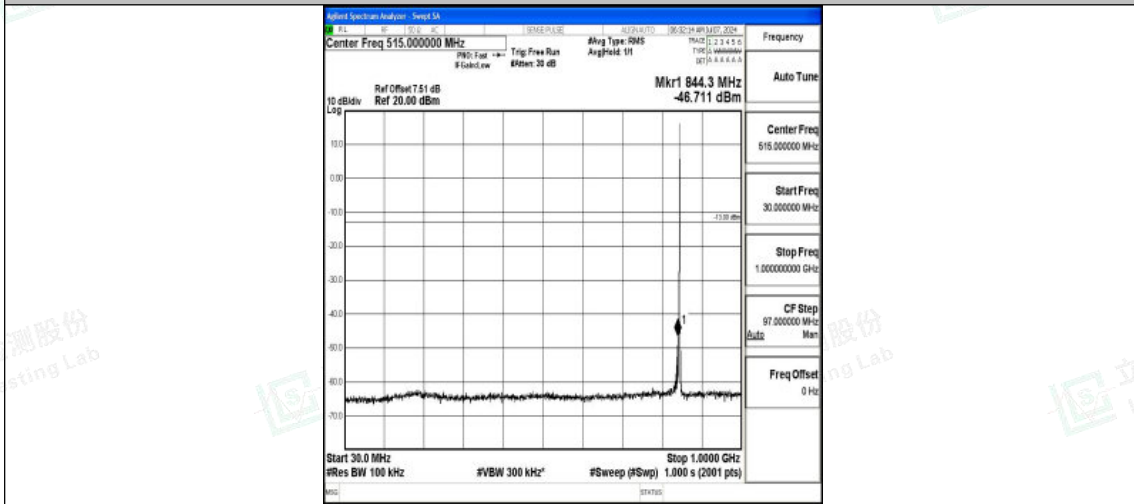

Band5_1.4MHz_QPSK_20643_1RB#0_30~1000_30~1000