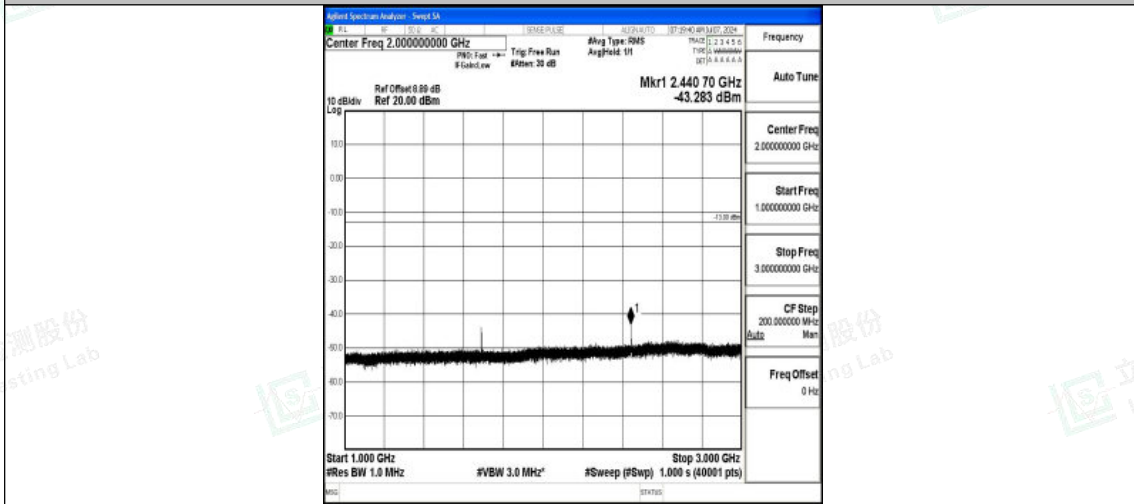

Band5_5MHz_16QAM_20625_1RB#0_1000~3000_1000~3000