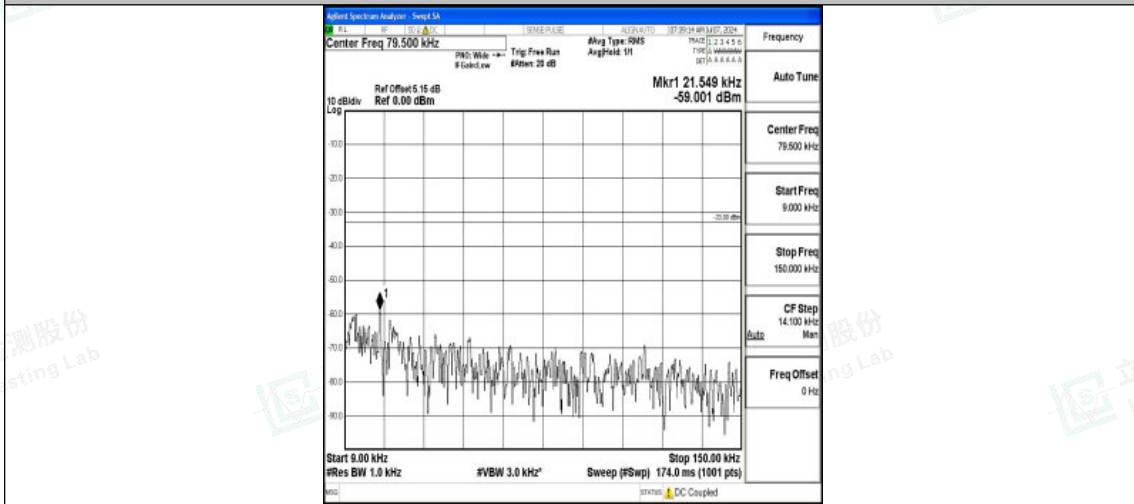

Band5_10MHz_16QAM_20600_1RB#0_0.009~0.15_0.009~0.15