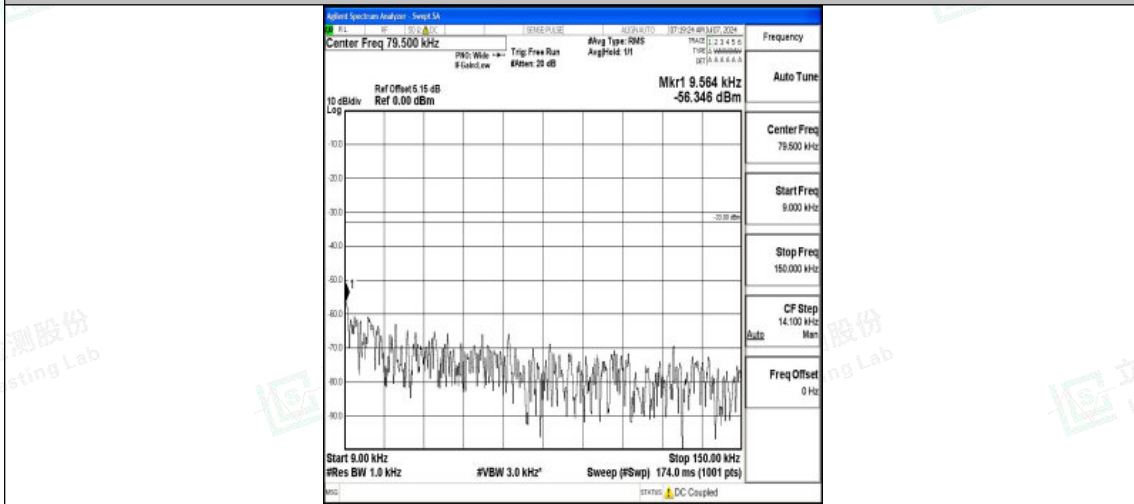

Band5_5MHz_16QAM_20625_1RB#0_0.009~0.15_0.009~0.15