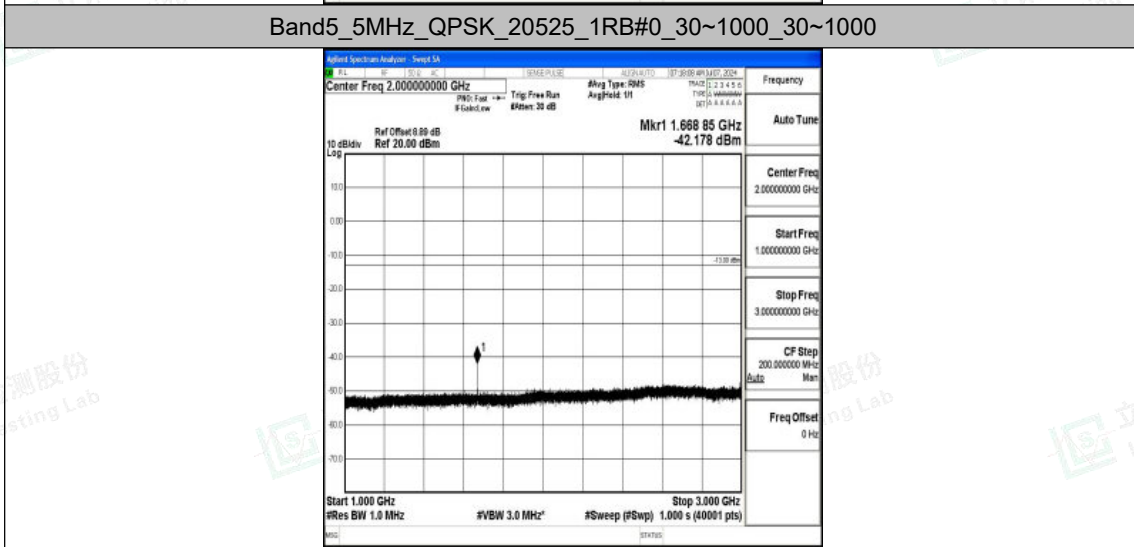

Band5\_5MHz\_16QAM\_20425\_1RB#0\_3000~10000\_3000~10000

Band5\_5MHz\_QPSK\_20525\_1RB#0\_0.009~0.15\_0.009~0.15

Band5\_5MHz\_QPSK\_20525\_1RB#0\_0.15~30\_0.15~30

Shenzhen LCS Compliance Testing Laboratory Ltd.  
 Add: 101, 201 Bldg A & 301 Bldg C, Juji Industrial Park Yabianxueziwei, Shajing Street,  
 Baoan District, Shenzhen, 518000, China  
 Tel: +(86) 0755-82591330 | E-mail: webmaster@lcs-cert.com | Web: www.lcs-cert.com  
 Scan code to check authenticity