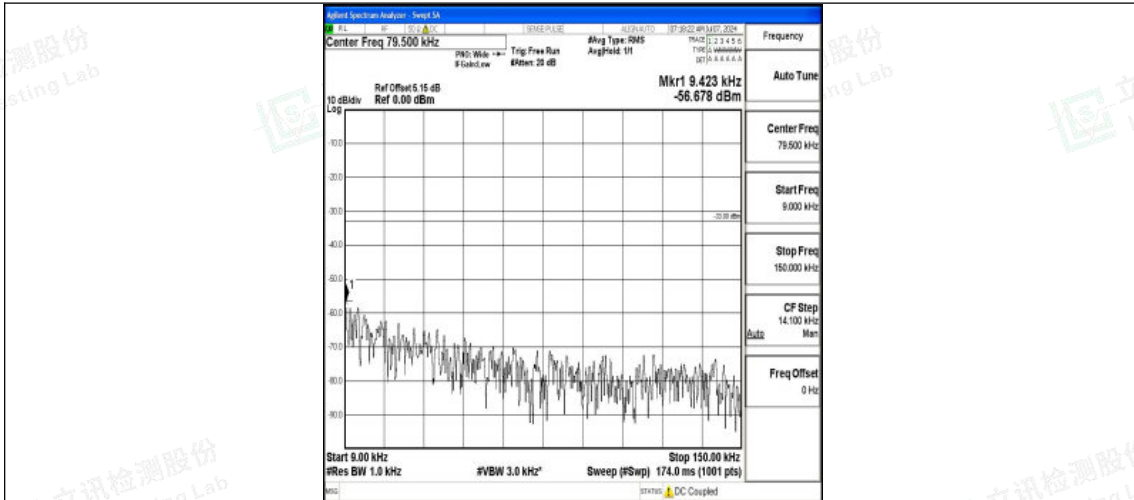

Band5_5MHz_16QAM_20525_1RB#0_0.009~0.15_0.009~0.15