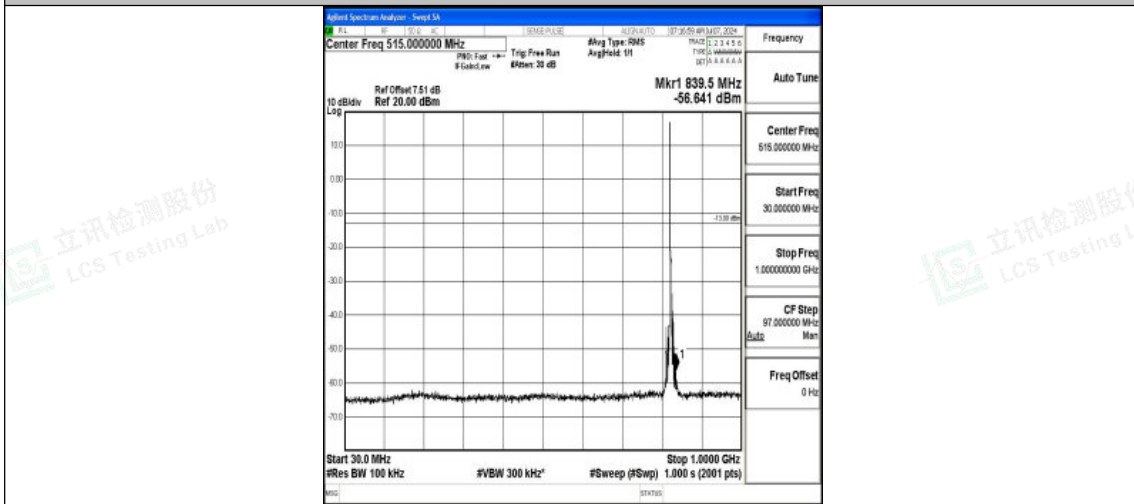

Band5_5MHz_QPSK_20425_1RB#0_30~1000_30~1000

Shenzhen LCS Compliance Testing Laboratory Ltd.
Add: 101, 201 Bldg A & 301 Bldg C, Juji Industrial Park Yabianxueziwei, Shajing Street,
Baoan District, Shenzhen, 518000, China
Tel: +(86) 0755-82591330 | E-mail: webmaster@lcs-cert.com | Web: www.lcs-cert.com
Scan code to check authenticity