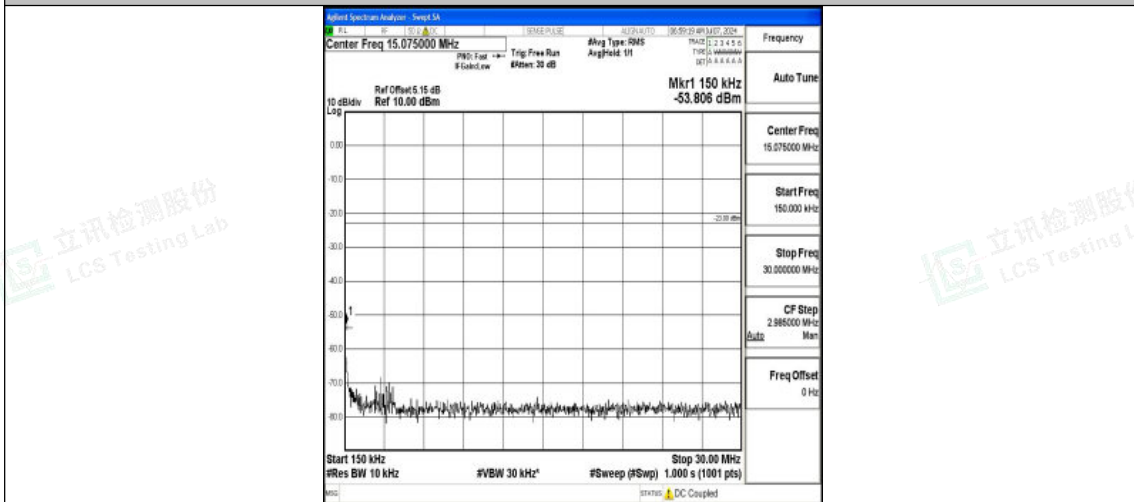

Band5_3MHz_16QAM_20635_1RB#0_0.15~30_0.15~30

Shenzhen LCS Compliance Testing Laboratory Ltd.
Add: 101, 201 Bldg A & 301 Bldg C, Juji Industrial Park Yabianxueziwei, Shajing Street,
Baoan District, Shenzhen, 518000, China
Tel: +(86) 0755-82591330 | E-mail: webmaster@lcs-cert.com | Web: www.lcs-cert.com
Scan code to check authenticity