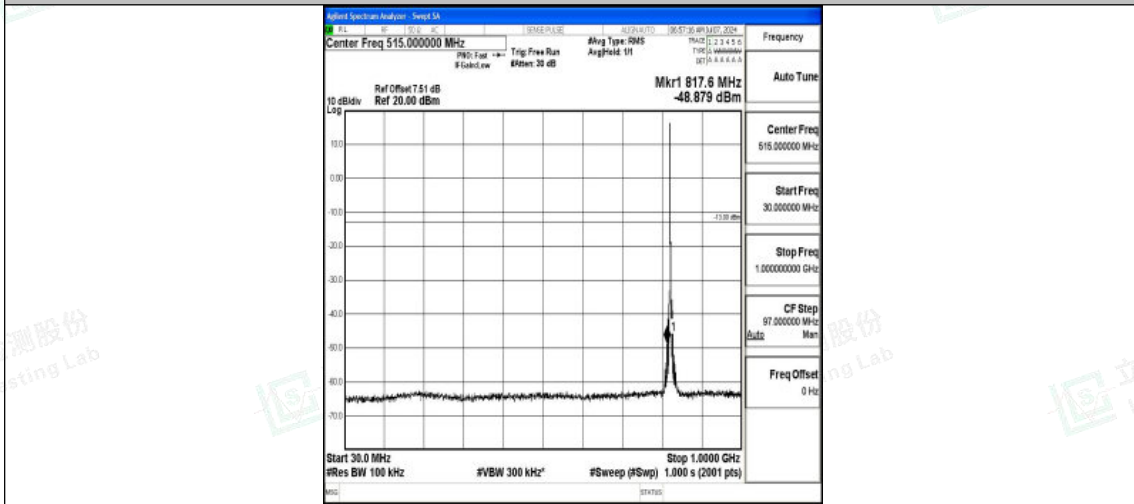

Band5_3MHz_16QAM_20415_1RB#0_30~1000_30~1000