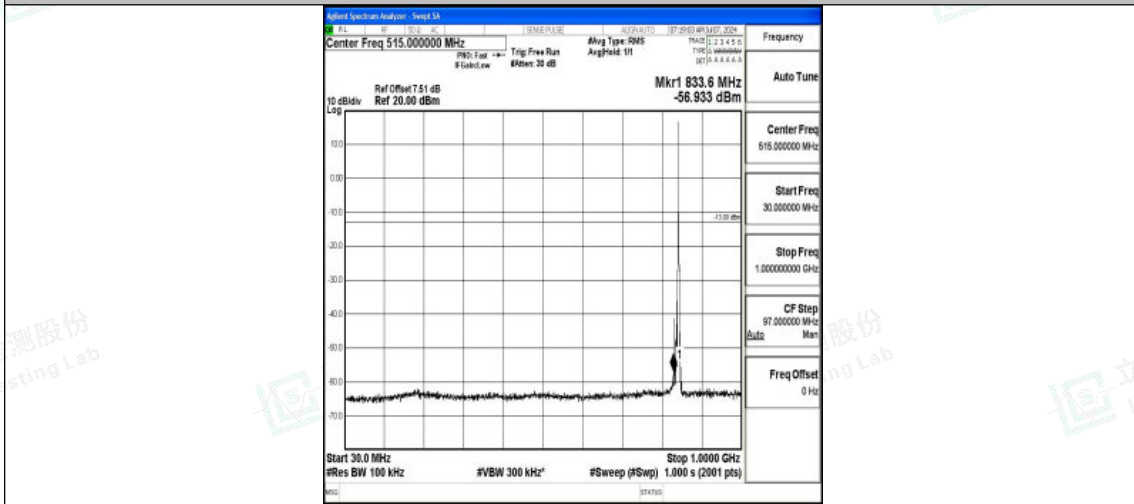

Band5_5MHz_QPSK_20625_1RB#0_30~1000_30~1000