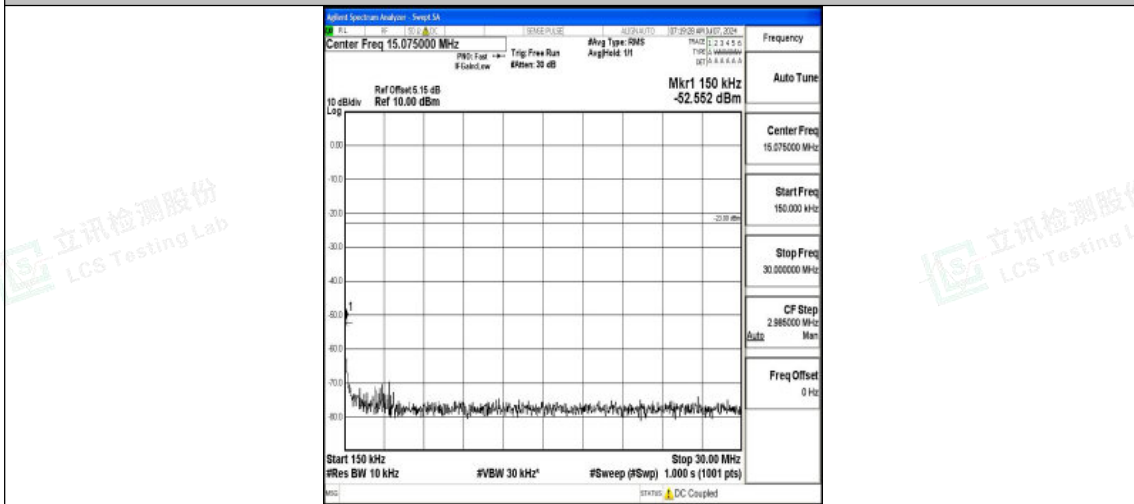

Band5_5MHz_16QAM_20625_1RB#0_0.15~30_0.15~30

Shenzhen LCS Compliance Testing Laboratory Ltd.
Add: 101, 201 Bldg A & 301 Bldg C, Juji Industrial Park Yabianxueziwei, Shajing Street,
Baoan District, Shenzhen, 518000, China
Tel: +(86) 0755-82591330 | E-mail: webmaster@lcs-cert.com | Web: www.lcs-cert.com
Scan code to check authenticity