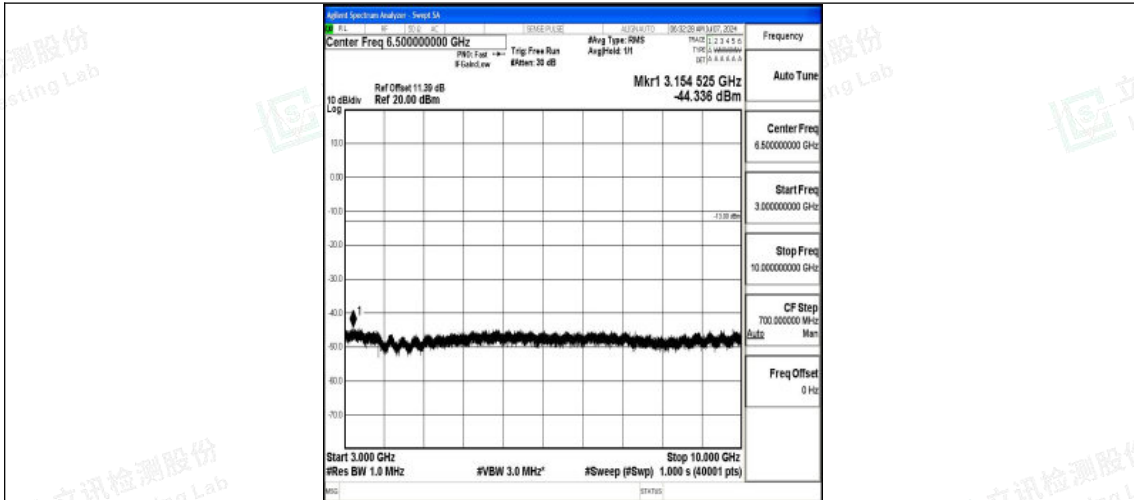

Band5\_1.4MHz\_QPSK\_20643\_1RB#0\_0.15~30\_0.15~30

Band5\_1.4MHz\_QPSK\_20643\_1RB#0\_30~1000\_30~1000

Band5\_1.4MHz\_QPSK\_20643\_1RB#0\_1000~3000\_1000~3000

Shenzhen LCS Compliance Testing Laboratory Ltd.  
 Add: 101, 201 Bldg A & 301 Bldg C, Juji Industrial Park Yabianxueziwei, Shajing Street,  
 Baoan District, Shenzhen, 518000, China  
 Tel: +(86) 0755-82591330 | E-mail: webmaster@lcs-cert.com | Web: www.lcs-cert.com  
 Scan code to check authenticity