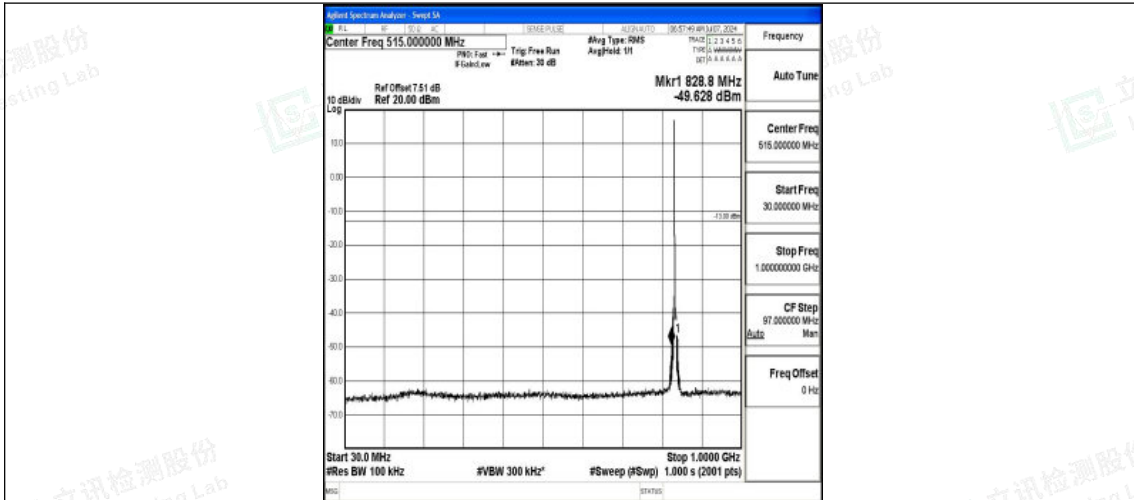

Band5\_3MHz\_16QAM\_20415\_1RB#0\_3000~10000\_3000~10000

Band5\_3MHz\_QPSK\_20525\_1RB#0\_0.009~0.15\_0.009~0.15

Band5\_3MHz\_QPSK\_20525\_1RB#0\_0.15~30\_0.15~30

Shenzhen LCS Compliance Testing Laboratory Ltd.  
Add: 101, 201 Bldg A & 301 Bldg C, Juji Industrial Park Yabianxueziwei, Shajing Street,  
Baoan District, Shenzhen, 518000, China  
Tel: +(86) 0755-82591330 | E-mail: webmaster@lcs-cert.com | Web: www.lcs-cert.com  
Scan code to check authenticity