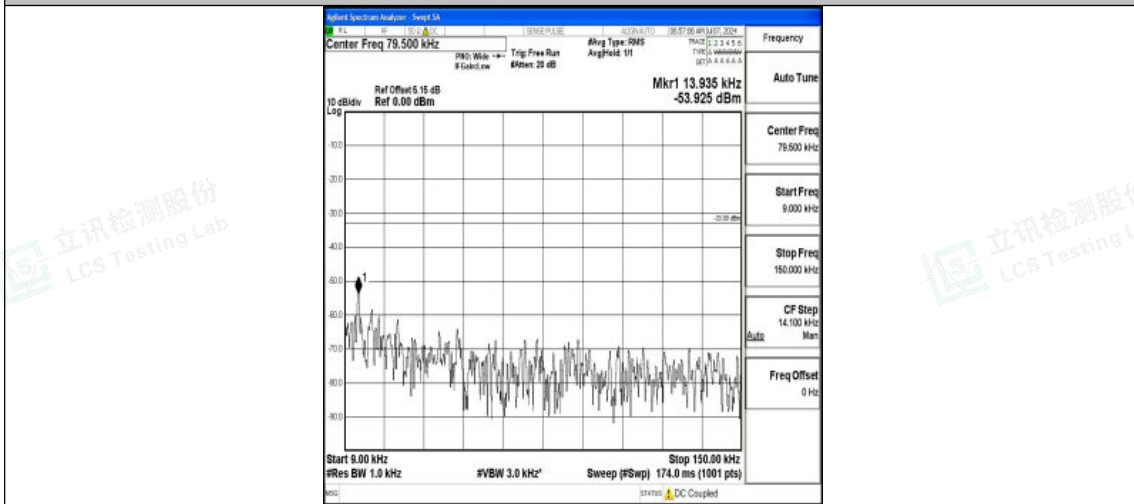

Band5_3MHz_16QAM_20415_1RB#0_0.009~0.15_0.009~0.15

Shenzhen LCS Compliance Testing Laboratory Ltd.
Add: 101, 201 Bldg A & 301 Bldg C, Juji Industrial Park Yabianxueziwei, Shajing Street,
Baoan District, Shenzhen, 518000, China
Tel: +(86) 0755-82591330 | E-mail: webmaster@lcs-cert.com | Web: www.lcs-cert.com
Scan code to check authenticity