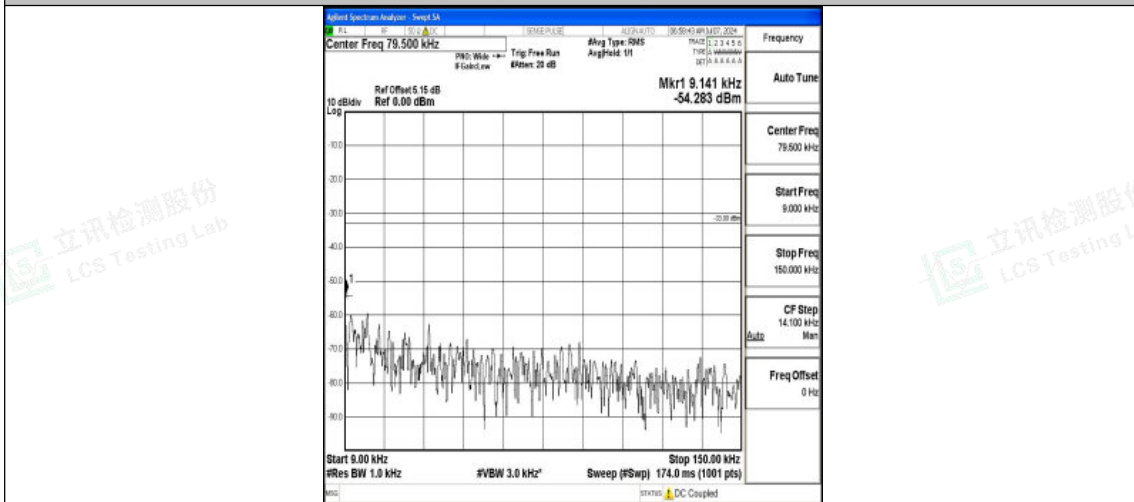

Band5_3MHz_QPSK_20635_1RB#0_0.009~0.15_0.009~0.15

Shenzhen LCS Compliance Testing Laboratory Ltd.
Add: 101, 201 Bldg A & 301 Bldg C, Juji Industrial Park Yabianxueziwei, Shajing Street,
Baoan District, Shenzhen, 518000, China
Tel: +(86) 0755-82591330 | E-mail: webmaster@lcs-cert.com | Web: www.lcs-cert.com
Scan code to check authenticity