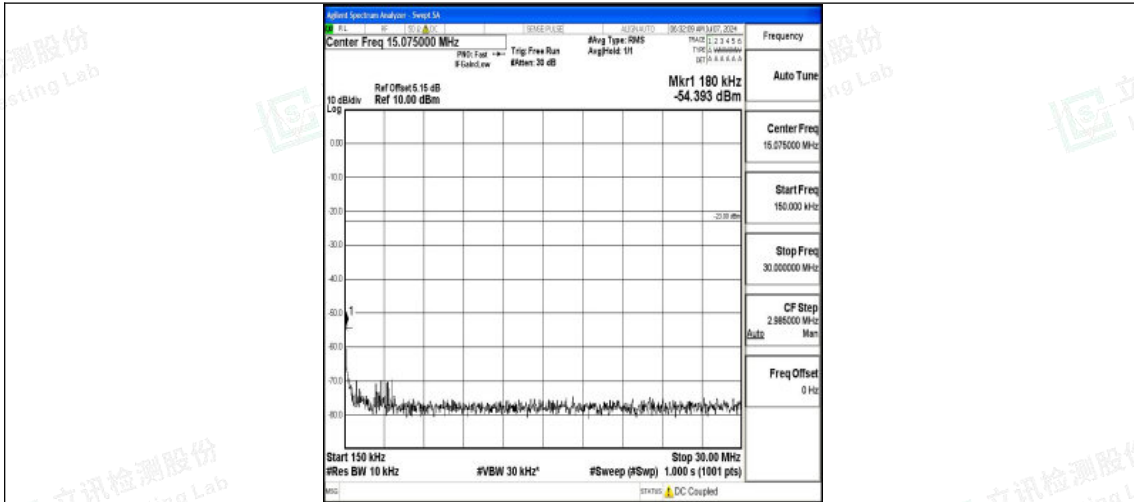

Band5\_1.4MHz\_16QAM\_20525\_1RB#0\_1000~3000\_1000~3000

Band5\_1.4MHz\_16QAM\_20525\_1RB#0\_3000~10000\_3000~10000

Band5\_1.4MHz\_QPSK\_20643\_1RB#0\_0.009~0.15\_0.009~0.15

Shenzhen LCS Compliance Testing Laboratory Ltd.  
 Add: 101, 201 Bldg A & 301 Bldg C, Juji Industrial Park Yabianxueziwei, Shajing Street,  
 Baoan District, Shenzhen, 518000, China  
 Tel: +(86) 0755-82591330 | E-mail: webmaster@lcs-cert.com | Web: www.lcs-cert.com  
 Scan code to check authenticity

Band5\_1.4MHz\_QPSK\_20643\_1RB#0\_0.15~30\_0.15~30

Band5\_1.4MHz\_QPSK\_20643\_1RB#0\_30~1000\_30~1000

Band5\_1.4MHz\_QPSK\_20643\_1RB#0\_1000~3000\_1000~3000

Shenzhen LCS Compliance Testing Laboratory Ltd.  
 Add: 101, 201 Bldg A & 301 Bldg C, Juji Industrial Park Yabianxueziwei, Shajing Street,  
 Baoan District, Shenzhen, 518000, China  
 Tel: +(86) 0755-82591330 | E-mail: webmaster@lcs-cert.com | Web: www.lcs-cert.com  
 Scan code to check authenticity