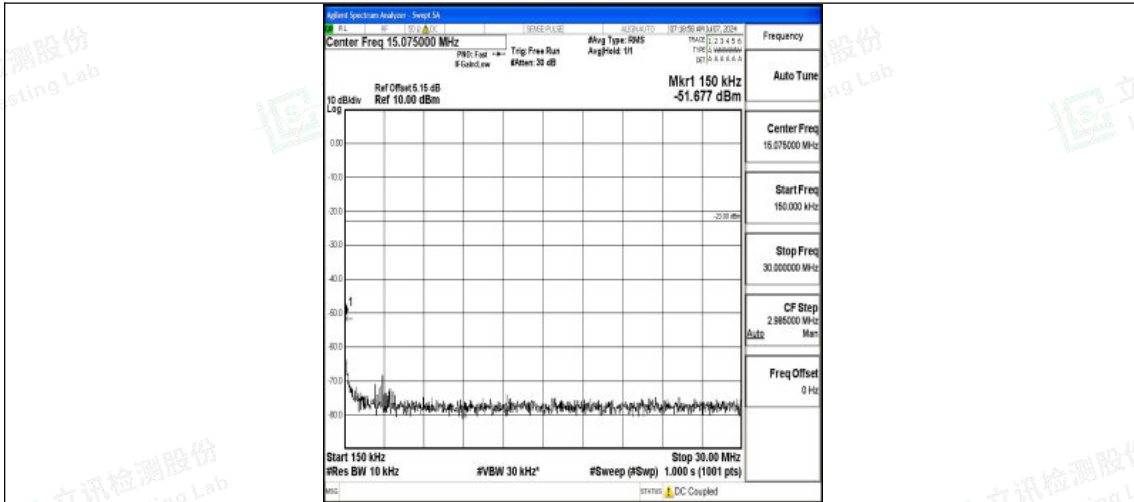

Band5\_5MHz\_16QAM\_20525\_1RB#0\_1000~3000\_1000~3000

Band5\_5MHz\_16QAM\_20525\_1RB#0\_3000~10000\_3000~10000

Band5\_5MHz\_QPSK\_20625\_1RB#0\_0.009~0.15\_0.009~0.15

Shenzhen LCS Compliance Testing Laboratory Ltd.  
 Add: 101, 201 Bldg A & 301 Bldg C, Juji Industrial Park Yabianxueziwei, Shajing Street,  
 Baoan District, Shenzhen, 518000, China  
 Tel: +(86) 0755-82591330 | E-mail: webmaster@lcs-cert.com | Web: www.lcs-cert.com  
 Scan code to check authenticity