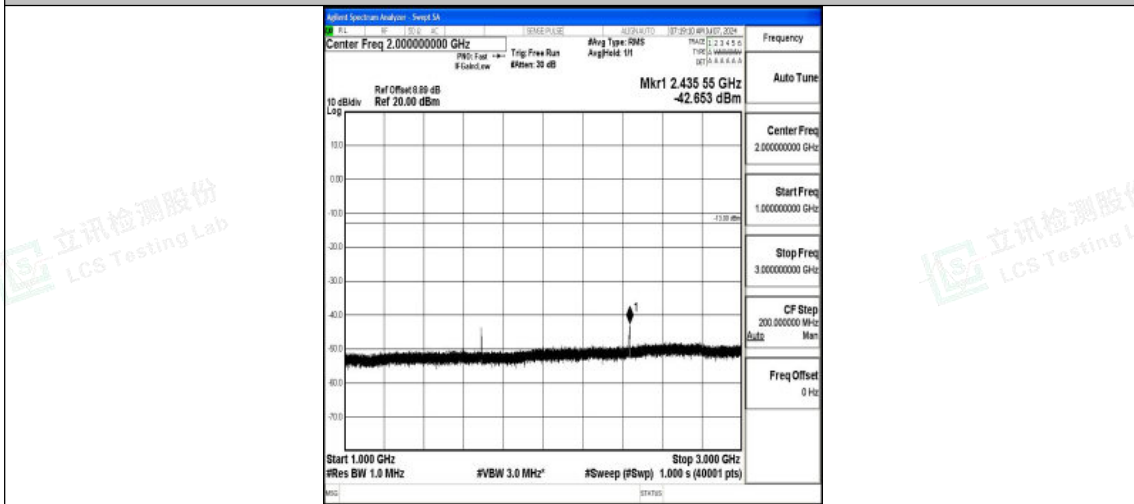

Band5_5MHz_QPSK_20625_1RB#0_1000~3000_1000~3000

Shenzhen LCS Compliance Testing Laboratory Ltd.
Add: 101, 201 Bldg A & 301 Bldg C, Juji Industrial Park Yabianxueziwei, Shajing Street,
Baoan District, Shenzhen, 518000, China
Tel: +(86) 0755-82591330 | E-mail: webmaster@lcs-cert.com | Web: www.lcs-cert.com
Scan code to check authenticity