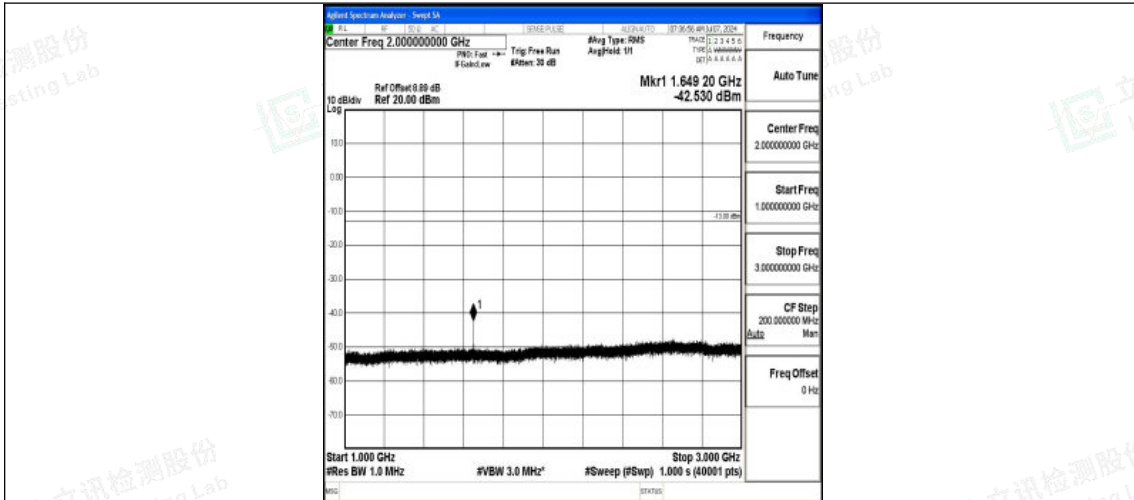

Band5\_10MHz\_QPSK\_20450\_1RB#0\_0.009~0.15\_0.009~0.15

Band5\_10MHz\_QPSK\_20450\_1RB#0\_0.15~30\_0.15~30

Band5\_10MHz\_QPSK\_20450\_1RB#0\_30~1000\_30~1000

Shenzhen LCS Compliance Testing Laboratory Ltd.  
 Add: 101, 201 Bldg A & 301 Bldg C, Juji Industrial Park Yabianxueziwei, Shajing Street,  
 Baoan District, Shenzhen, 518000, China  
 Tel: +(86) 0755-82591330 | E-mail: webmaster@lcs-cert.com | Web: www.lcs-cert.com  
 Scan code to check authenticity