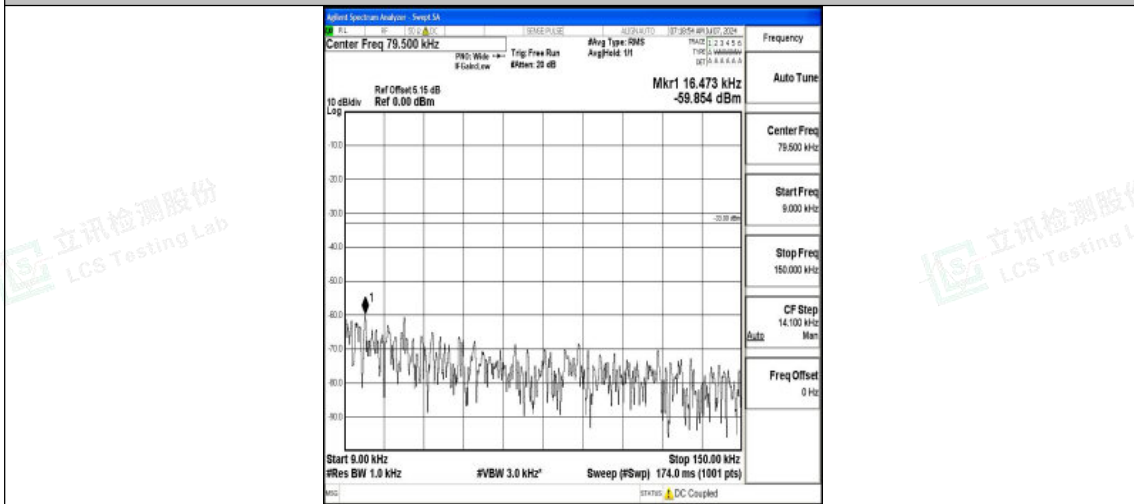

Band5_5MHz_QPSK_20625_1RB#0_0.009~0.15_0.009~0.15

Shenzhen LCS Compliance Testing Laboratory Ltd.
Add: 101, 201 Bldg A & 301 Bldg C, Juji Industrial Park Yabianxueziwei, Shajing Street,
Baoan District, Shenzhen, 518000, China
Tel: +(86) 0755-82591330 | E-mail: webmaster@lcs-cert.com | Web: www.lcs-cert.com
Scan code to check authenticity