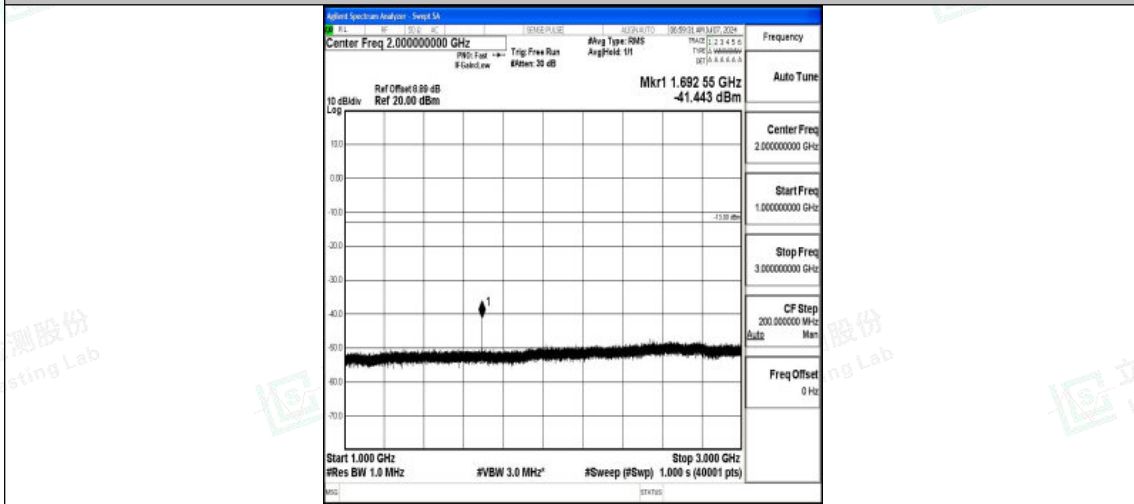

Band5_3MHz_16QAM_20635_1RB#0_1000~3000_1000~3000