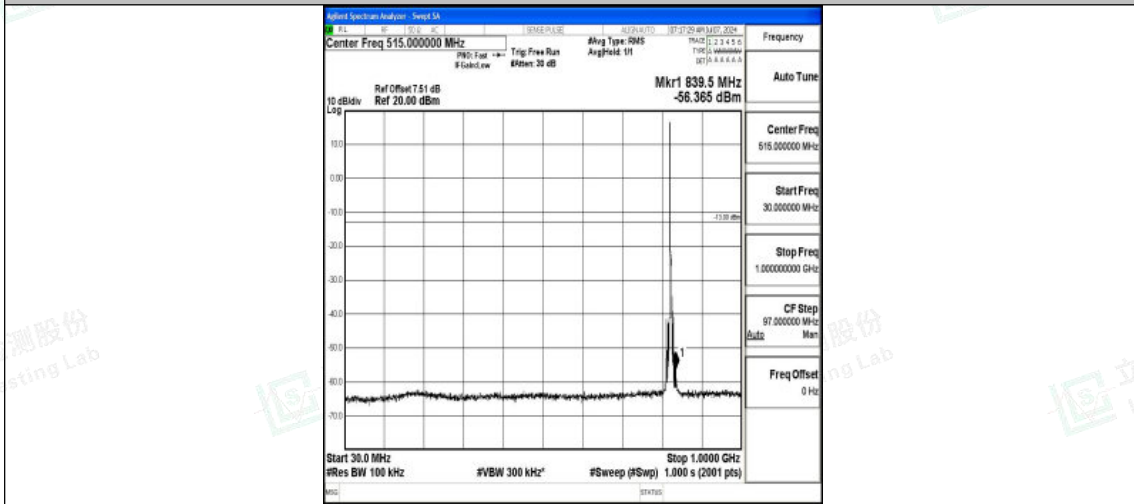

Band5_5MHz_16QAM_20425_1RB#0_30~1000_30~1000