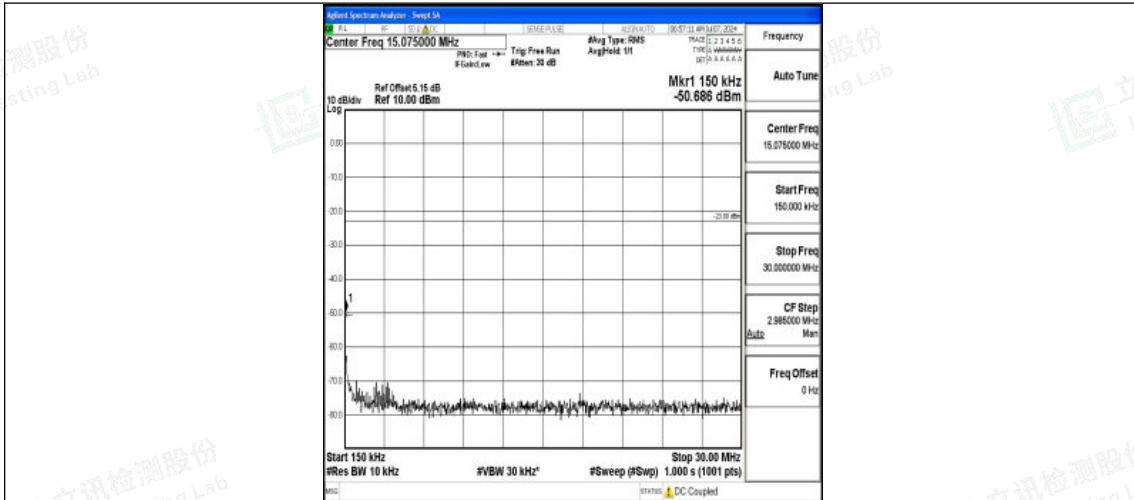

Band5\_3MHz\_QPSK\_20415\_1RB#0\_1000~3000\_1000~3000

Band5\_3MHz\_QPSK\_20415\_1RB#0\_3000~10000\_3000~10000

Band5\_3MHz\_16QAM\_20415\_1RB#0\_0.009~0.15\_0.009~0.15

Shenzhen LCS Compliance Testing Laboratory Ltd.  
 Add: 101, 201 Bldg A & 301 Bldg C, Juji Industrial Park Yabianxueziwei, Shajing Street,  
 Baoan District, Shenzhen, 518000, China  
 Tel: +(86) 0755-82591330 | E-mail: webmaster@lcs-cert.com | Web: www.lcs-cert.com  
 Scan code to check authenticity