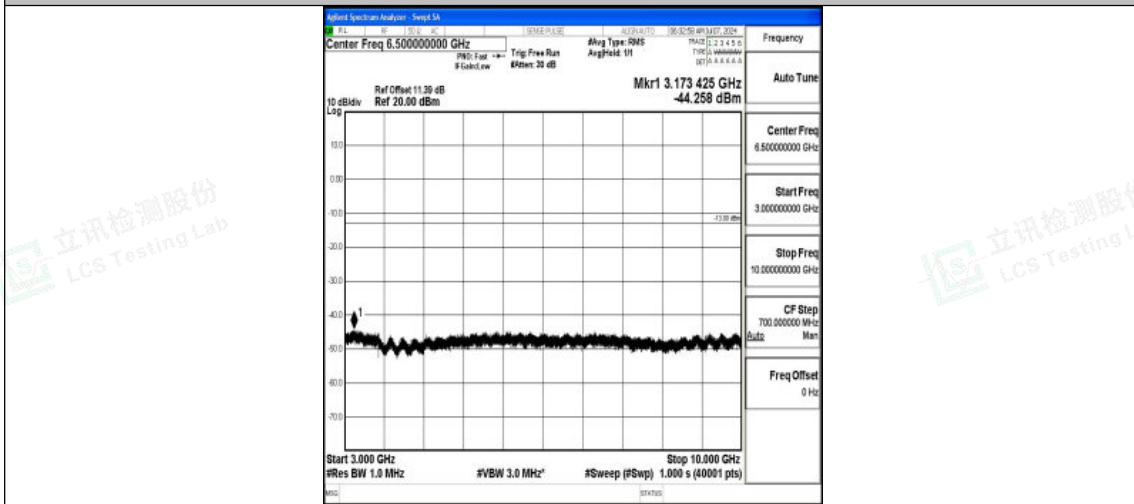

Band5_1.4MHz_16QAM_20643_1RB#0_3000~10000_3000~10000

Shenzhen LCS Compliance Testing Laboratory Ltd.
Add: 101, 201 Bldg A & 301 Bldg C, Juji Industrial Park Yabianxueziwei, Shajing Street,
Baoan District, Shenzhen, 518000, China
Tel: +(86) 0755-82591330 | E-mail: webmaster@lcs-cert.com | Web: www.lcs-cert.com
Scan code to check authenticity