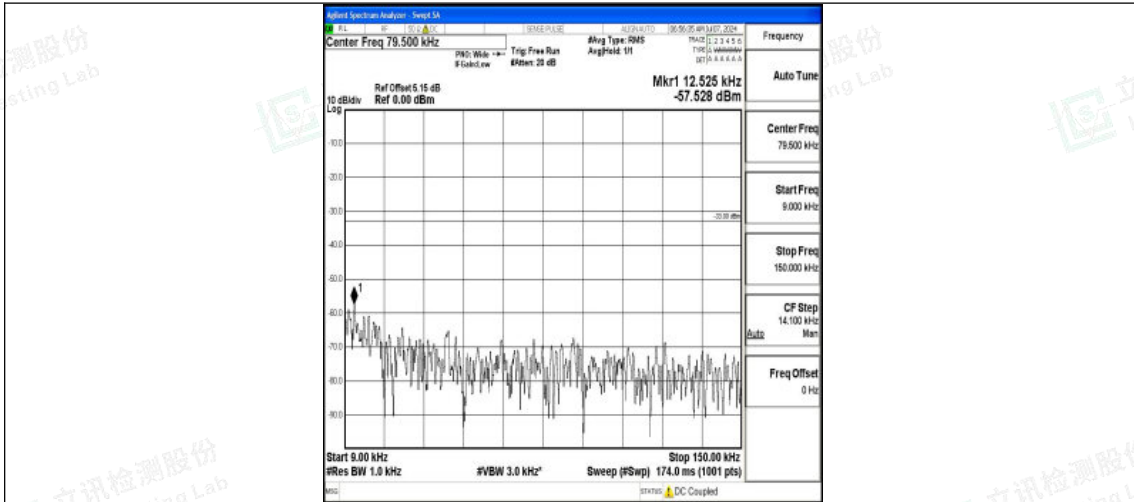

Band5\_1.4MHz\_16QAM\_20643\_1RB#0\_30~1000\_30~1000

Band5\_1.4MHz\_16QAM\_20643\_1RB#0\_1000~3000\_1000~3000

Band5\_1.4MHz\_16QAM\_20643\_1RB#0\_3000~10000\_3000~10000

Shenzhen LCS Compliance Testing Laboratory Ltd.  
 Add: 101, 201 Bldg A & 301 Bldg C, Juji Industrial Park Yabianxueziwei, Shajing Street,  
 Baoan District, Shenzhen, 518000, China  
 Tel: +(86) 0755-82591330 | E-mail: webmaster@lcs-cert.com | Web: www.lcs-cert.com  
 Scan code to check authenticity