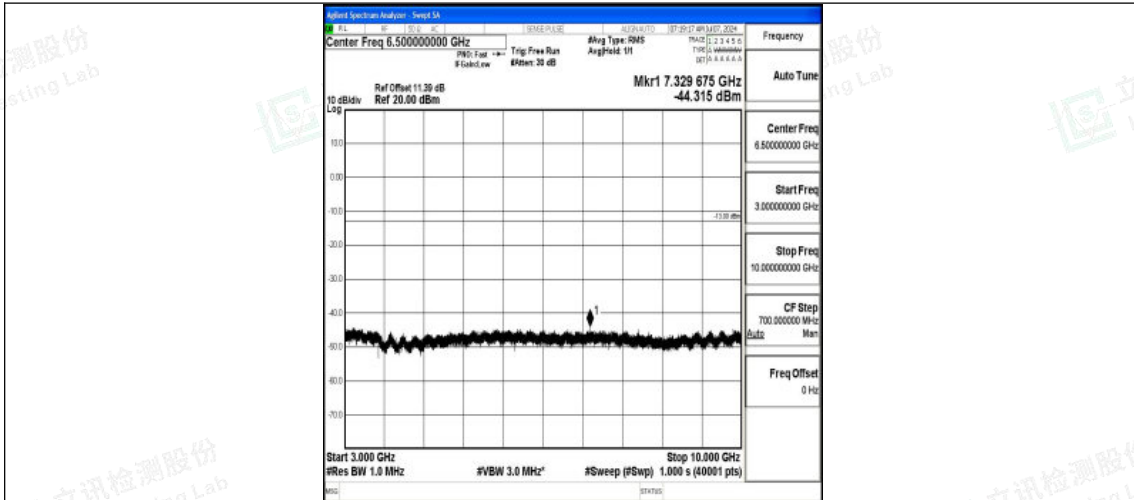

Band5\_5MHz\_QPSK\_20625\_1RB#0\_0.15~30\_0.15~30

Band5\_5MHz\_QPSK\_20625\_1RB#0\_30~1000\_30~1000

Band5\_5MHz\_QPSK\_20625\_1RB#0\_1000~3000\_1000~3000

Shenzhen LCS Compliance Testing Laboratory Ltd.  
 Add: 101, 201 Bldg A & 301 Bldg C, Juji Industrial Park Yabianxueziwei, Shajing Street,  
 Baoan District, Shenzhen, 518000, China  
 Tel: +(86) 0755-82591330 | E-mail: webmaster@lcs-cert.com | Web: www.lcs-cert.com  
 Scan code to check authenticity