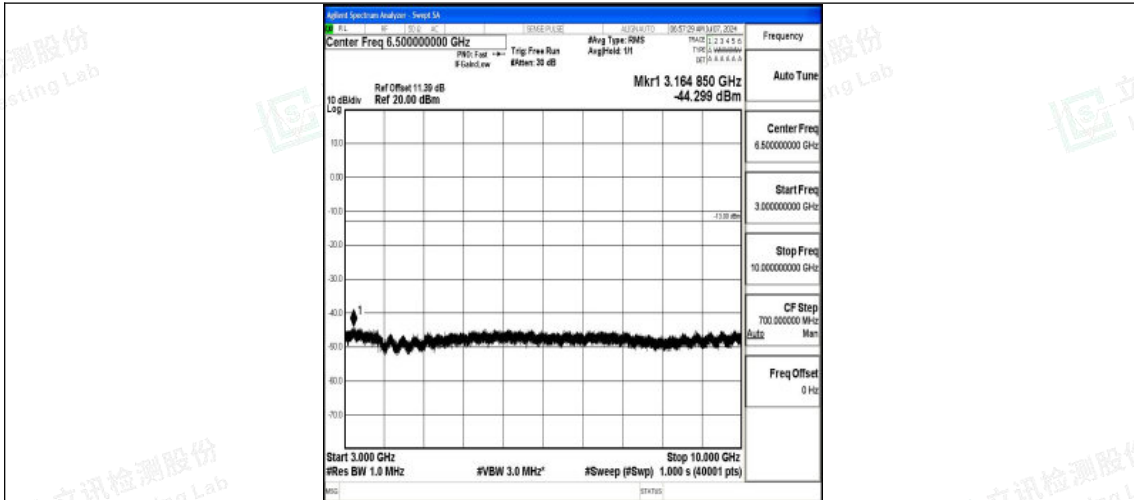

Band5\_3MHz\_16QAM\_20415\_1RB#0\_0.15~30\_0.15~30

Band5\_3MHz\_16QAM\_20415\_1RB#0\_30~1000\_30~1000

Band5\_3MHz\_16QAM\_20415\_1RB#0\_1000~3000\_1000~3000

Shenzhen LCS Compliance Testing Laboratory Ltd.  
 Add: 101, 201 Bldg A & 301 Bldg C, Juji Industrial Park Yabianxueziwei, Shajing Street,  
 Baoan District, Shenzhen, 518000, China  
 Tel: +(86) 0755-82591330 | E-mail: webmaster@lcs-cert.com | Web: www.lcs-cert.com  
 Scan code to check authenticity