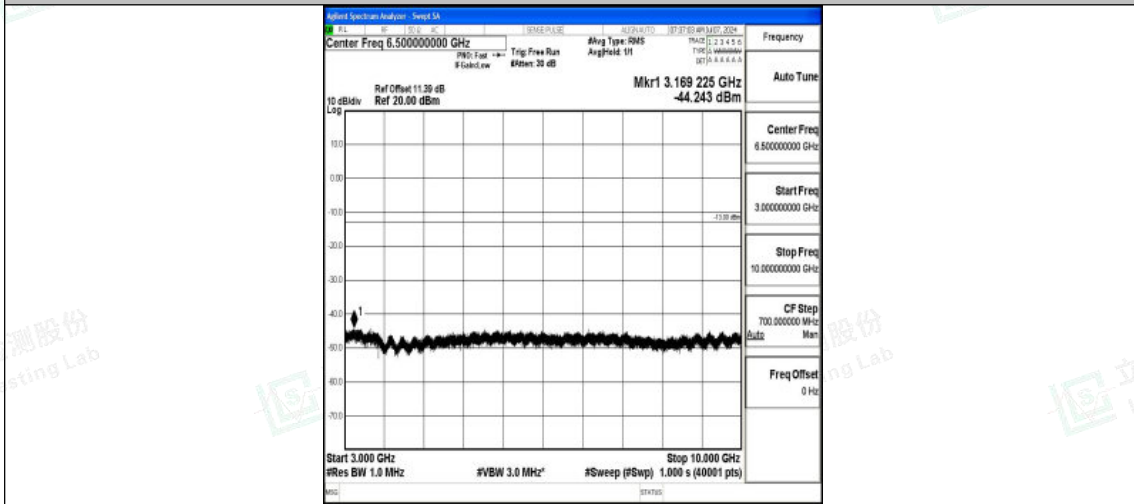

Band5_10MHz_QPSK_20450_1RB#0_3000~10000_3000~10000