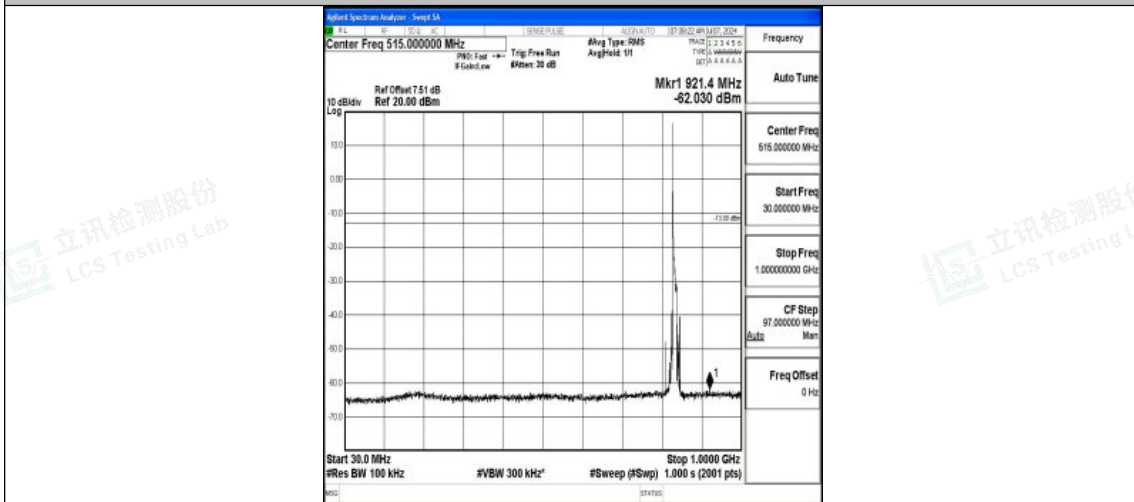

Band5_10MHz_16QAM_20525_1RB#0_30~1000_30~1000

Shenzhen LCS Compliance Testing Laboratory Ltd.
Add: 101, 201 Bldg A & 301 Bldg C, Juji Industrial Park Yabianxueziwei, Shajing Street,
Baoan District, Shenzhen, 518000, China
Tel: +(86) 0755-82591330 | E-mail: webmaster@lcs-cert.com | Web: www.lcs-cert.com
Scan code to check authenticity