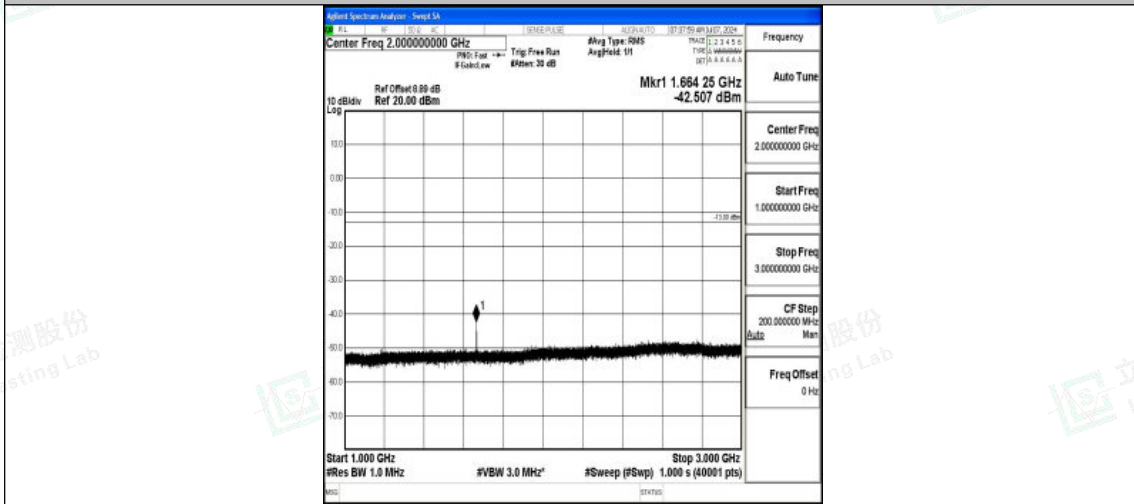

Band5_10MHz_QPSK_20525_1RB#0_1000~3000_1000~3000