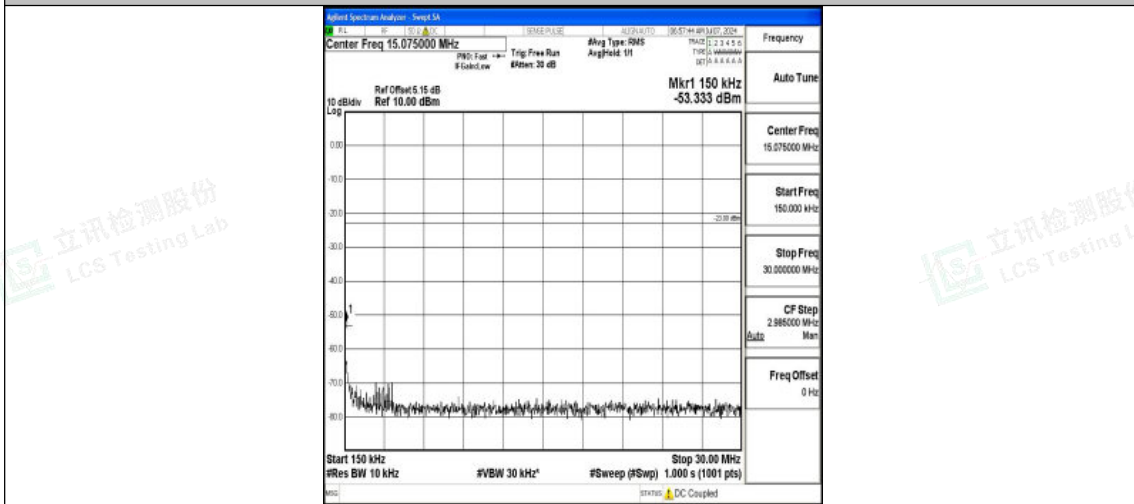

Band5_3MHz_QPSK_20525_1RB#0_0.15~30_0.15~30

Shenzhen LCS Compliance Testing Laboratory Ltd.
Add: 101, 201 Bldg A & 301 Bldg C, Juji Industrial Park Yabianxueziwei, Shajing Street,
Baoan District, Shenzhen, 518000, China
Tel: +(86) 0755-82591330 | E-mail: webmaster@lcs-cert.com | Web: www.lcs-cert.com
Scan code to check authenticity