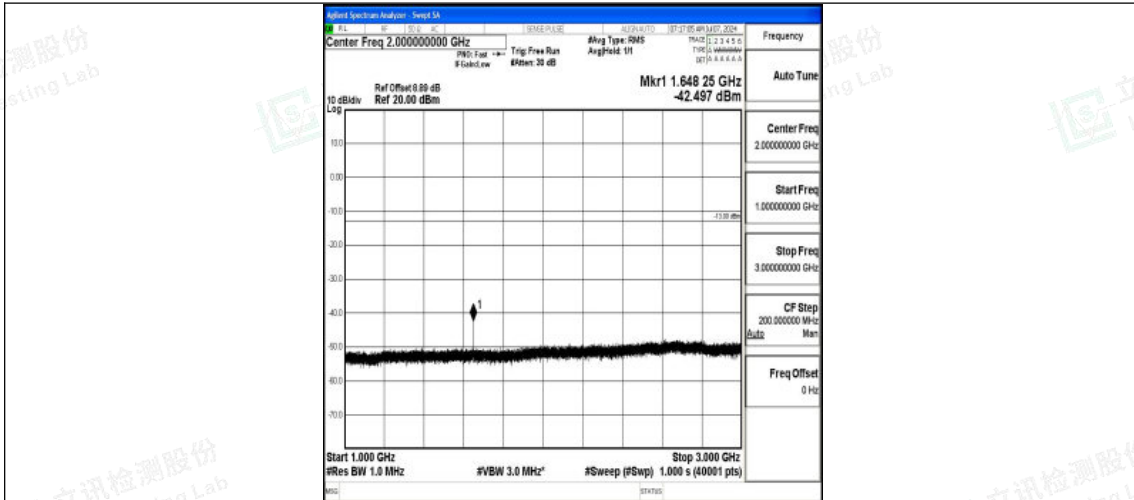

Band5\_5MHz\_QPSK\_20425\_1RB#0\_0.009~0.15\_0.009~0.15

Band5\_5MHz\_QPSK\_20425\_1RB#0\_0.15~30\_0.15~30

Band5\_5MHz\_QPSK\_20425\_1RB#0\_30~1000\_30~1000

Shenzhen LCS Compliance Testing Laboratory Ltd.  
 Add: 101, 201 Bldg A & 301 Bldg C, Juji Industrial Park Yabianxueziwei, Shajing Street,  
 Baoan District, Shenzhen, 518000, China  
 Tel: +(86) 0755-82591330 | E-mail: webmaster@lcs-cert.com | Web: www.lcs-cert.com  
 Scan code to check authenticity