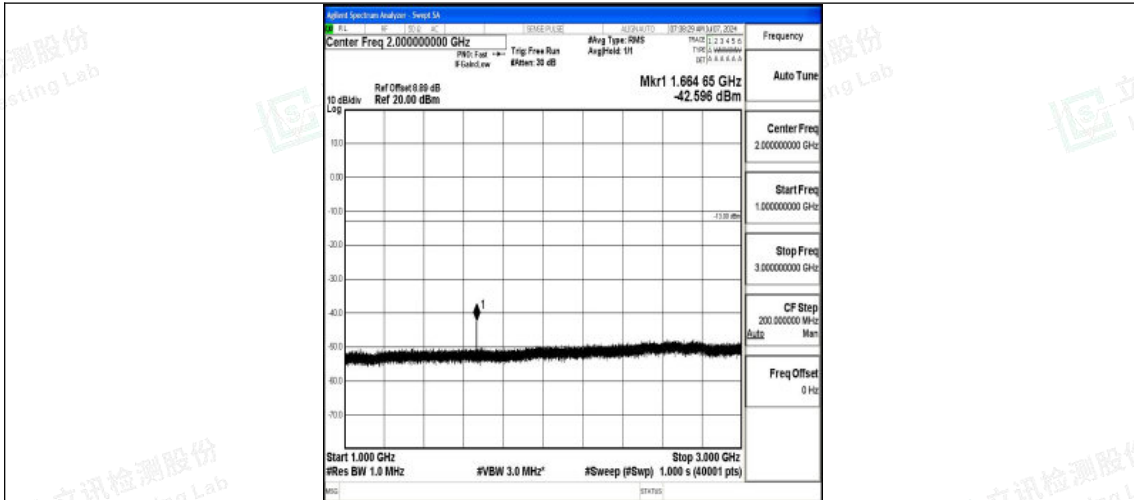

Band5\_10MHz\_16QAM\_20525\_1RB#0\_0.009~0.15\_0.009~0.15

Band5\_10MHz\_16QAM\_20525\_1RB#0\_0.15~30\_0.15~30

Band5\_10MHz\_16QAM\_20525\_1RB#0\_30~1000\_30~1000

Shenzhen LCS Compliance Testing Laboratory Ltd.  
 Add: 101, 201 Bldg A & 301 Bldg C, Juji Industrial Park Yabianxueziwei, Shajing Street,  
 Baoan District, Shenzhen, 518000, China  
 Tel: +(86) 0755-82591330 | E-mail: webmaster@lcs-cert.com | Web: www.lcs-cert.com  
 Scan code to check authenticity