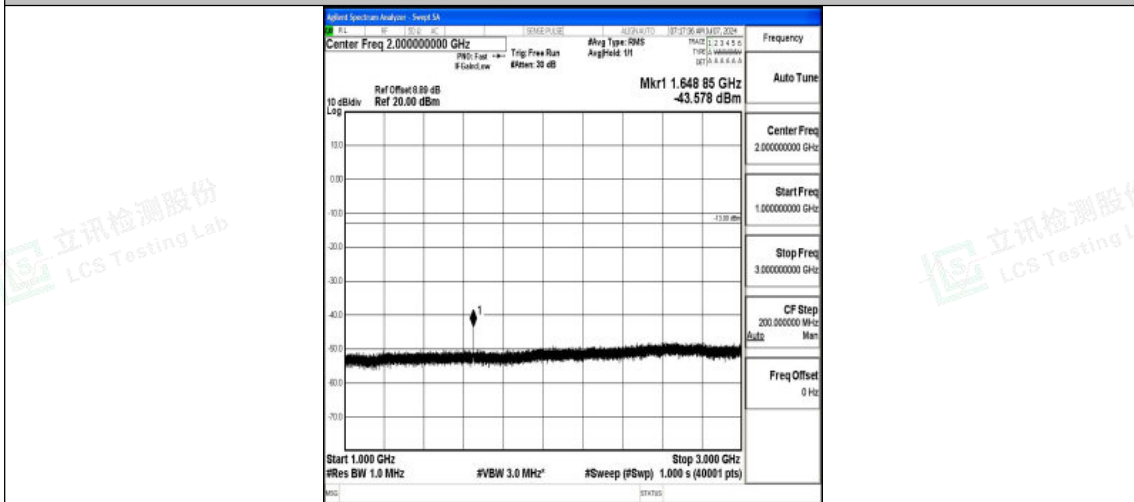

Band5_5MHz_16QAM_20425_1RB#0_1000~3000_1000~3000

Shenzhen LCS Compliance Testing Laboratory Ltd.
Add: 101, 201 Bldg A & 301 Bldg C, Juji Industrial Park Yabianxueziwei, Shajing Street,
Baoan District, Shenzhen, 518000, China
Tel: +(86) 0755-82591330 | E-mail: webmaster@lcs-cert.com | Web: www.lcs-cert.com
Scan code to check authenticity