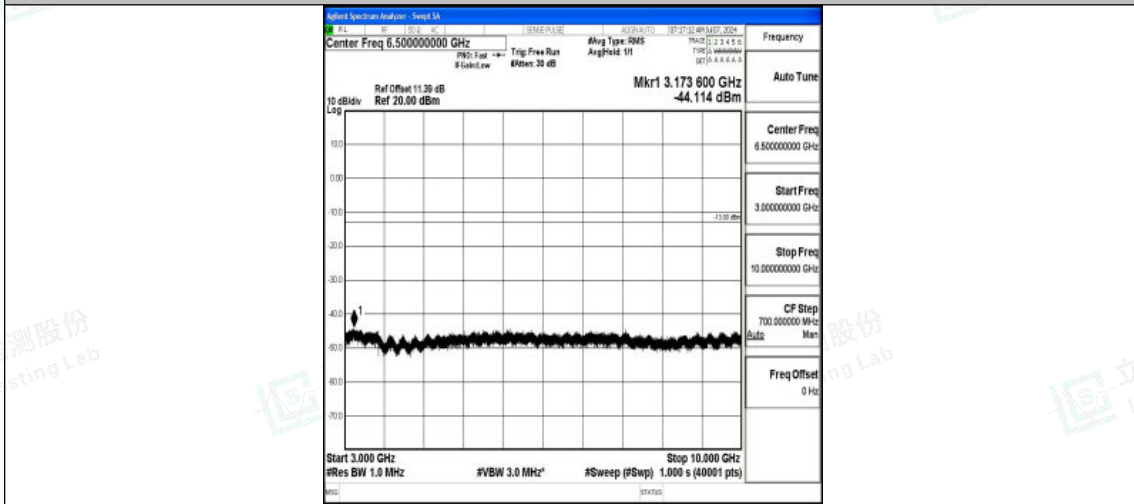

Band5_5MHz_QPSK_20425_1RB#0_3000~10000_3000~10000