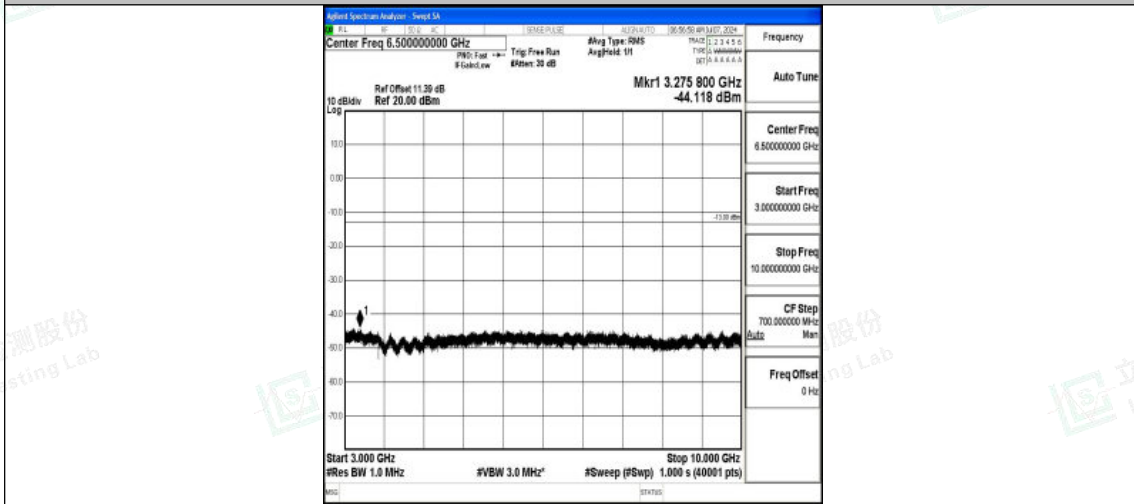

Band5_3MHz_QPSK_20415_1RB#0_3000~10000_3000~10000