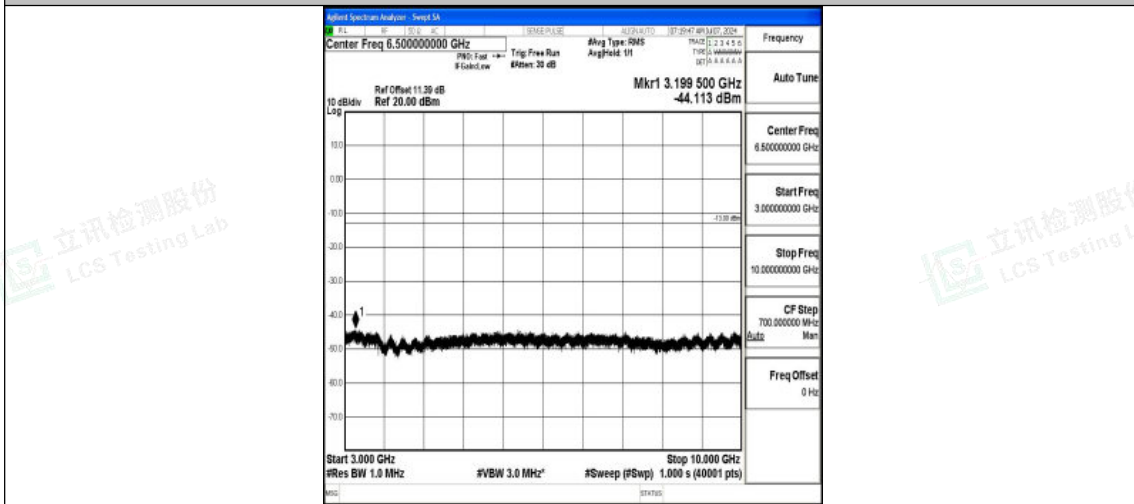

Band5_5MHz_16QAM_20625_1RB#0_3000~10000_3000~10000

Shenzhen LCS Compliance Testing Laboratory Ltd.
Add: 101, 201 Bldg A & 301 Bldg C, Juji Industrial Park Yabianxueziwei, Shajing Street,
Baoan District, Shenzhen, 518000, China
Tel: +(86) 0755-82591330 | E-mail: webmaster@lcs-cert.com | Web: www.lcs-cert.com
Scan code to check authenticity