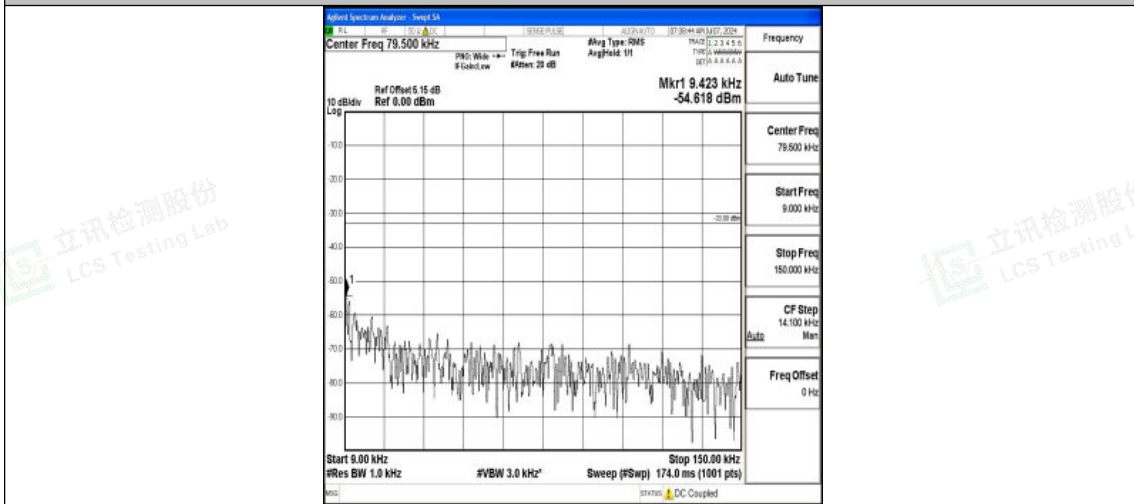

Band5_10MHz_QPSK_20600_1RB#0_0.009~0.15_0.009~0.15

Shenzhen LCS Compliance Testing Laboratory Ltd.
Add: 101, 201 Bldg A & 301 Bldg C, Juji Industrial Park Yabianxueziwei, Shajing Street,
Baoan District, Shenzhen, 518000, China
Tel: +(86) 0755-82591330 | E-mail: webmaster@lcs-cert.com | Web: www.lcs-cert.com
Scan code to check authenticity