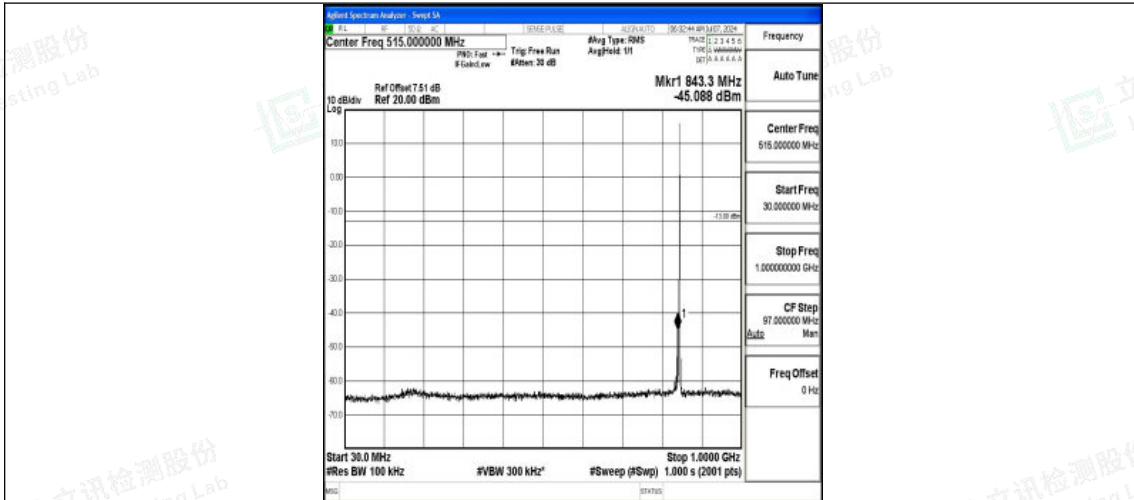

Band5\_1.4MHz\_QPSK\_20643\_1RB#0\_3000~10000\_3000~10000

Band5\_1.4MHz\_16QAM\_20643\_1RB#0\_0.009~0.15\_0.009~0.15

Band5\_1.4MHz\_16QAM\_20643\_1RB#0\_0.15~30\_0.15~30

Shenzhen LCS Compliance Testing Laboratory Ltd.  
 Add: 101, 201 Bldg A & 301 Bldg C, Juji Industrial Park Yabianxueziwei, Shajing Street,  
 Baoan District, Shenzhen, 518000, China  
 Tel: +(86) 0755-82591330 | E-mail: webmaster@lcs-cert.com | Web: www.lcs-cert.com  
 Scan code to check authenticity