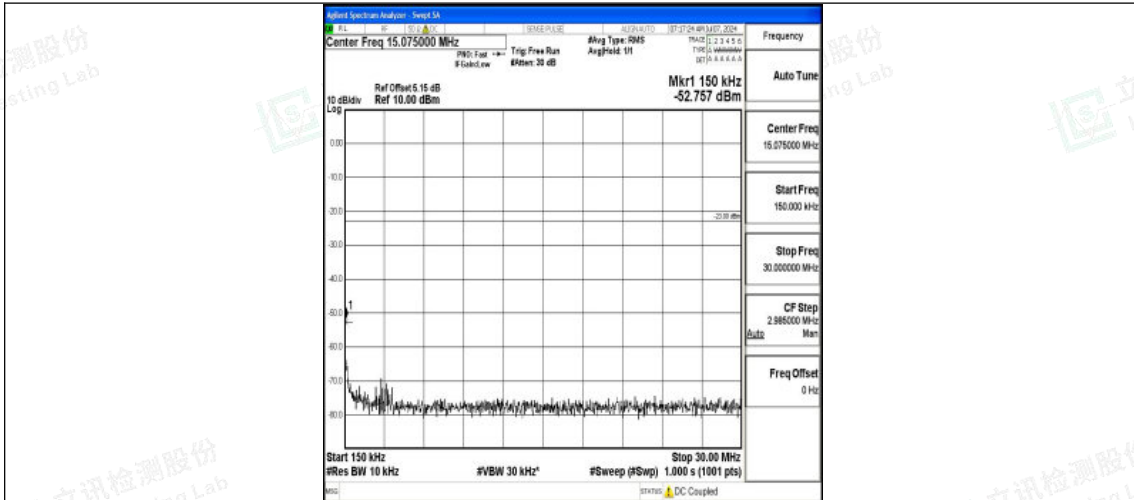

Band5\_5MHz\_QPSK\_20425\_1RB#0\_1000~3000\_1000~3000

Band5\_5MHz\_QPSK\_20425\_1RB#0\_3000~10000\_3000~10000

Band5\_5MHz\_16QAM\_20425\_1RB#0\_0.009~0.15\_0.009~0.15

Shenzhen LCS Compliance Testing Laboratory Ltd.  
 Add: 101, 201 Bldg A & 301 Bldg C, Juji Industrial Park Yabianxueziwei, Shajing Street,  
 Baoan District, Shenzhen, 518000, China  
 Tel: +(86) 0755-82591330 | E-mail: webmaster@lcs-cert.com | Web: www.lcs-cert.com  
 Scan code to check authenticity