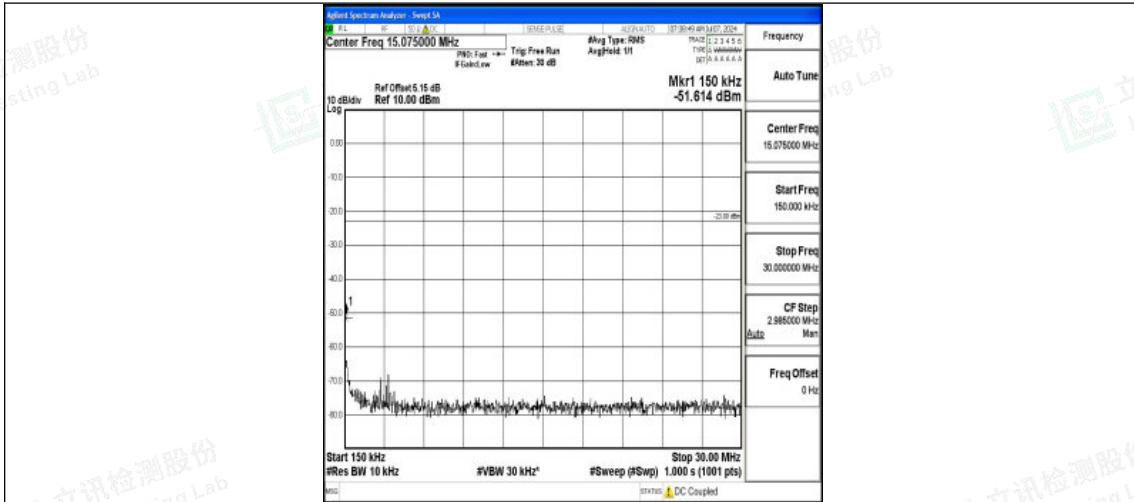

Band5\_10MHz\_16QAM\_20525\_1RB#0\_1000~3000\_1000~3000

Band5\_10MHz\_16QAM\_20525\_1RB#0\_3000~10000\_3000~10000

Band5\_10MHz\_QPSK\_20600\_1RB#0\_0.009~0.15\_0.009~0.15

Shenzhen LCS Compliance Testing Laboratory Ltd.  
Add: 101, 201 Bldg A & 301 Bldg C, Juji Industrial Park Yabianxueziwei, Shajing Street,  
Baoan District, Shenzhen, 518000, China  
Tel: +(86) 0755-82591330 | E-mail: webmaster@lcs-cert.com | Web: www.lcs-cert.com  
Scan code to check authenticity