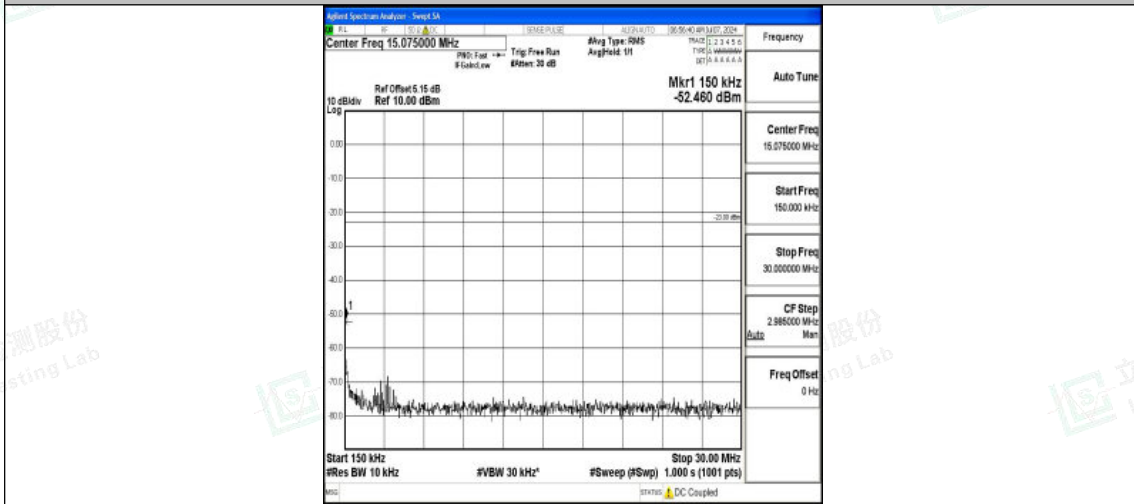

Band5_3MHz_QPSK_20415_1RB#0_0.15~30_0.15~30