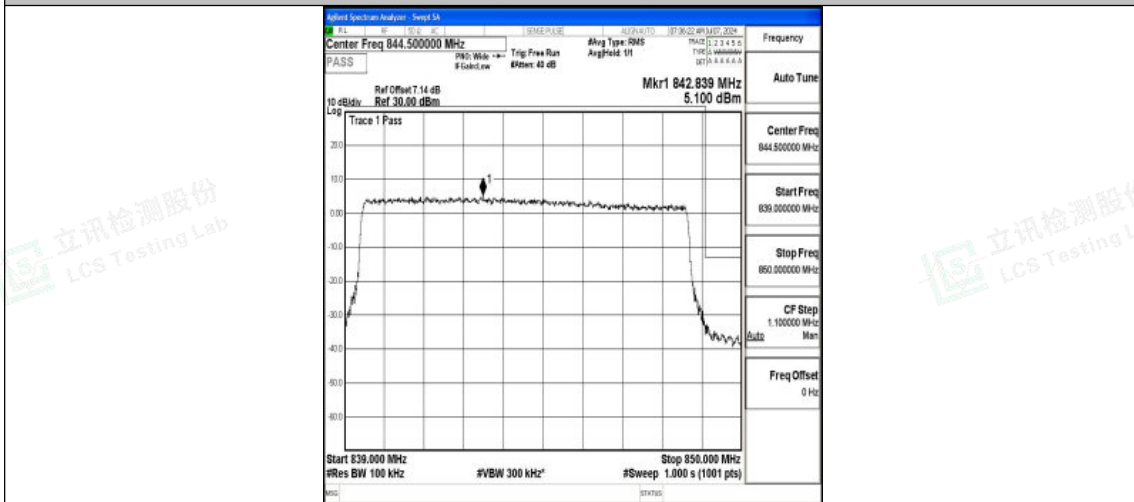

Band5_10MHz_QPSK_20600_50RB#0

Shenzhen LCS Compliance Testing Laboratory Ltd.
Add: 101, 201 Bldg A & 301 Bldg C, Juji Industrial Park Yabianxueziwei, Shajing Street,
Baoan District, Shenzhen, 518000, China
Tel: +(86) 0755-82591330 | E-mail: webmaster@lcs-cert.com | Web: www.lcs-cert.com
Scan code to check authenticity