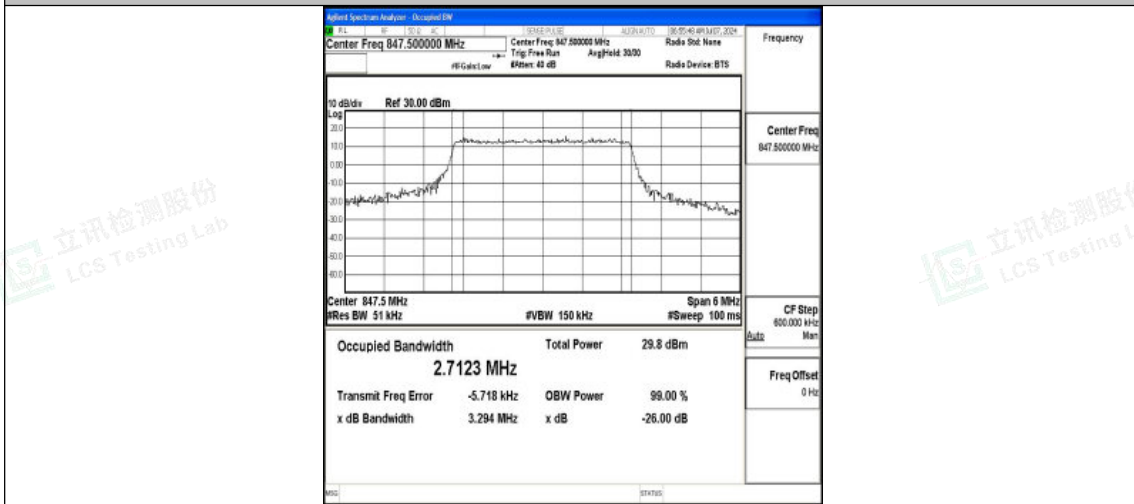

Band5-3MHz-16QAM-20635-15RB#0-PASS

Shenzhen LCS Compliance Testing Laboratory Ltd.
Add: 101, 201 Bldg A & 301 Bldg C, Juji Industrial Park Yabianxueziwei, Shajing Street,
Baoan District, Shenzhen, 518000, China
Tel: +(86) 0755-82591330 | E-mail: webmaster@lcs-cert.com | Web: www.lcs-cert.com
Scan code to check authenticity