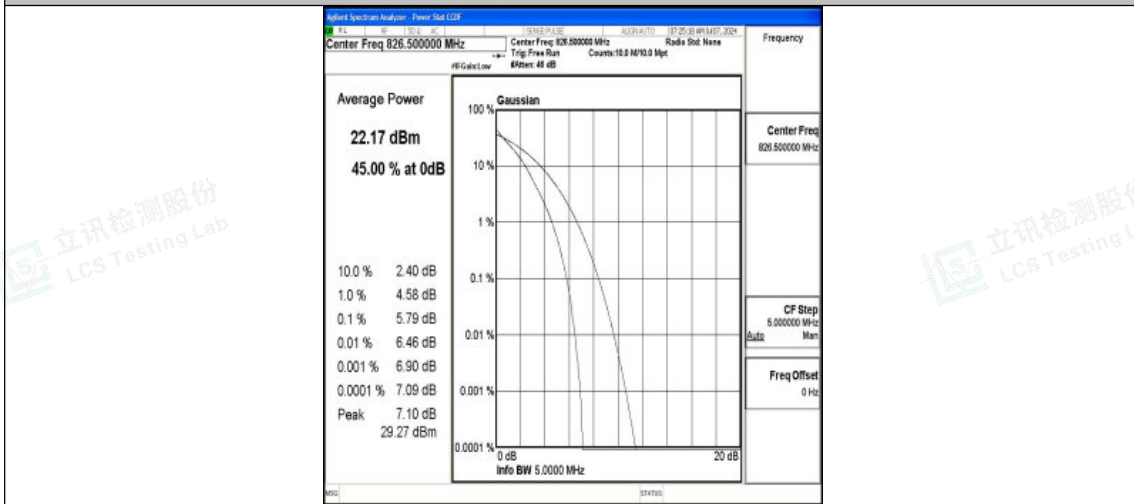

Band5-5MHz-QPSK-20425-25RB#0-PASS

Shenzhen LCS Compliance Testing Laboratory Ltd.
Add: 101, 201 Bldg A & 301 Bldg C, Juji Industrial Park Yabianxueziwei, Shajing Street,
Baoan District, Shenzhen, 518000, China
Tel: +(86) 0755-82591330 | E-mail: webmaster@lcs-cert.com | Web: www.lcs-cert.com
Scan code to check authenticity