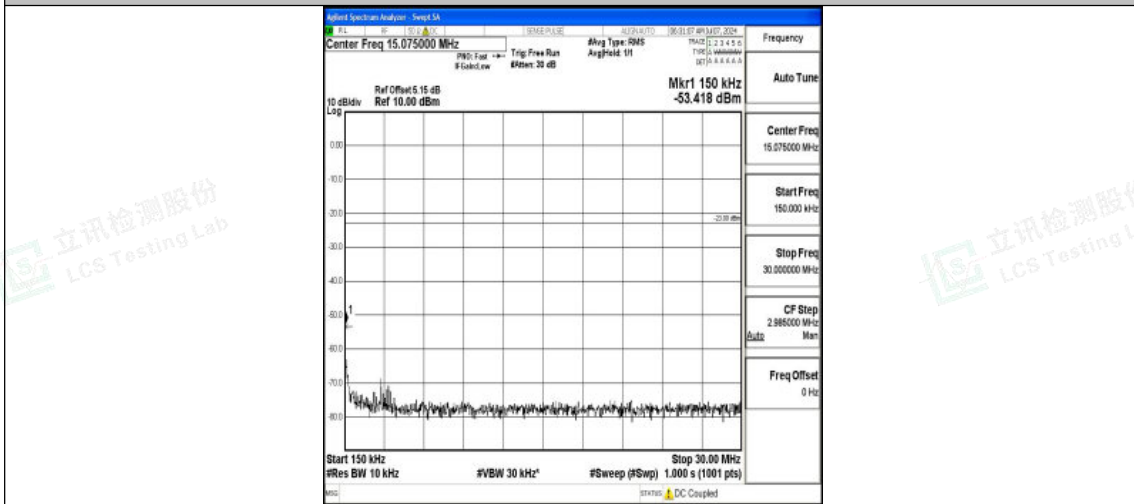

Band5_1.4MHz_QPSK_20525_1RB#0_0.15~30_0.15~30

Shenzhen LCS Compliance Testing Laboratory Ltd.
Add: 101, 201 Bldg A & 301 Bldg C, Juji Industrial Park Yabianxueziwei, Shajing Street,
Baoan District, Shenzhen, 518000, China
Tel: +(86) 0755-82591330 | E-mail: webmaster@lcs-cert.com | Web: www.lcs-cert.com
Scan code to check authenticity