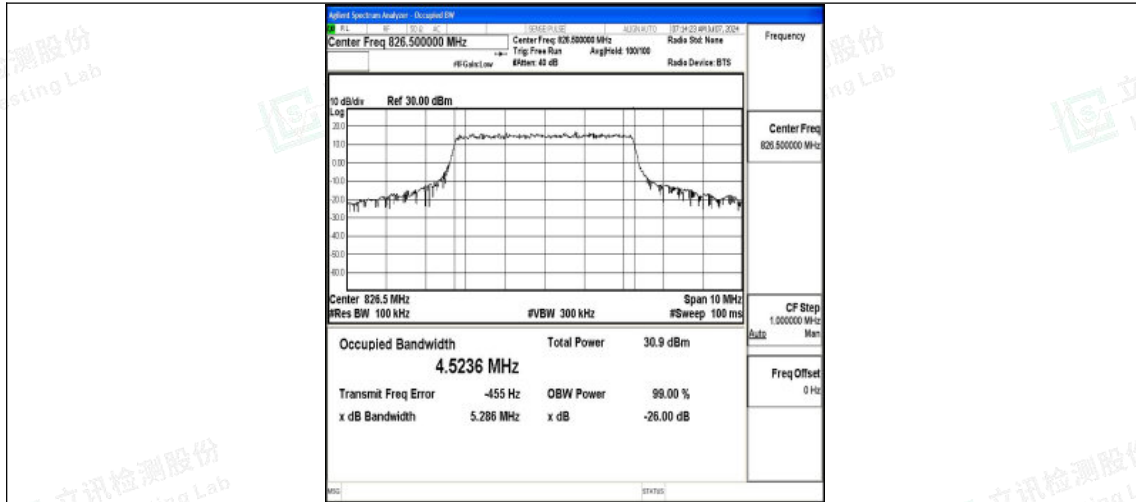

Band5-3MHz-16QAM-20525-15RB#0-PASS

Band5-3MHz-QPSK-20635-15RB#0-PASS

Band5-3MHz-16QAM-20635-15RB#0-PASS

Shenzhen LCS Compliance Testing Laboratory Ltd.
 Add: 101, 201 Bldg A & 301 Bldg C, Juji Industrial Park Yabianxueziwei, Shajing Street,
 Baoan District, Shenzhen, 518000, China
 Tel: +(86) 0755-82591330 | E-mail: webmaster@lcs-cert.com | Web: www.lcs-cert.com
 Scan code to check authenticity