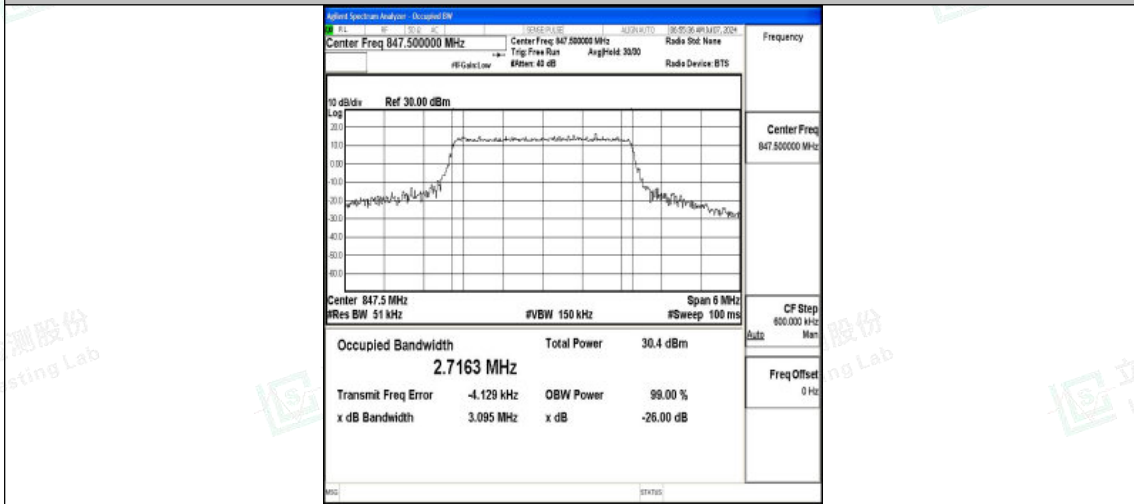

Band5-3MHz-QPSK-20635-15RB#0-PASS