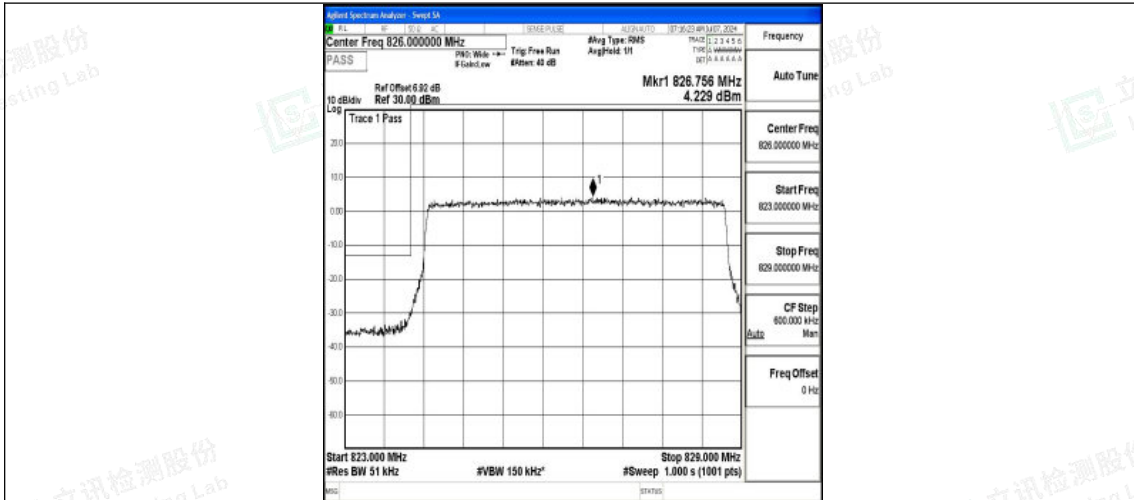

Band5_3MHz_QPSK_20635_15RB#0

Band5_3MHz_16QAM_20635_15RB#0

Band5_5MHz_QPSK_20425_25RB#0

Shenzhen LCS Compliance Testing Laboratory Ltd.
Add: 101, 201 Bldg A & 301 Bldg C, Juji Industrial Park Yabianxueziwei, Shajing Street,
Baoan District, Shenzhen, 518000, China
Tel: +(86) 0755-82591330 | E-mail: webmaster@lcs-cert.com | Web: www.lcs-cert.com
Scan code to check authenticity