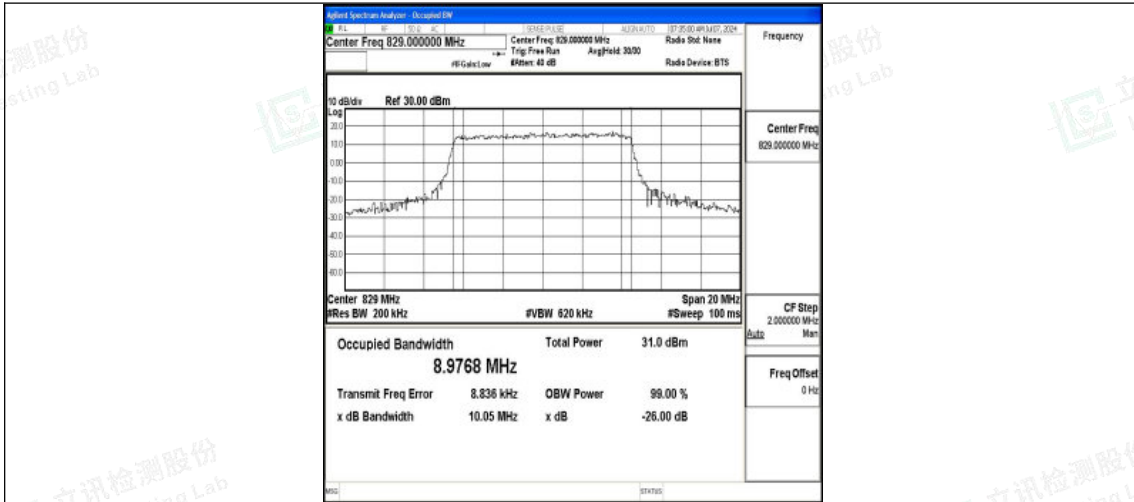

Band5-5MHz-16QAM-20525-25RB#0-PASS

Band5-5MHz-QPSK-20625-25RB#0-PASS

Band5-5MHz-16QAM-20625-25RB#0-PASS

Shenzhen LCS Compliance Testing Laboratory Ltd.
 Add: 101, 201 Bldg A & 301 Bldg C, Juji Industrial Park Yabianxueziwei, Shajing Street,
 Baoan District, Shenzhen, 518000, China
 Tel: +(86) 0755-82591330 | E-mail: webmaster@lcs-cert.com | Web: www.lcs-cert.com
 Scan code to check authenticity