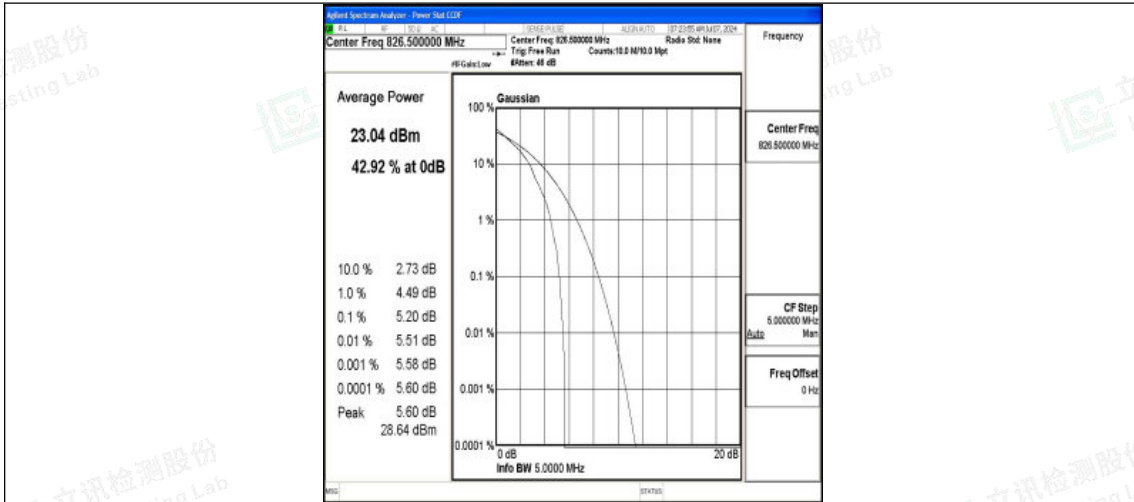

Band5-3MHz-16QAM-20635-1RB#0-PASS

Band5-3MHz-QPSK-20635-15RB#0-PASS

Band5-3MHz-16QAM-20635-15RB#0-PASS

Shenzhen LCS Compliance Testing Laboratory Ltd.
Add: 101, 201 Bldg A & 301 Bldg C, Juji Industrial Park Yabianxueziwei, Shajing Street,
Baoan District, Shenzhen, 518000, China
Tel: +(86) 0755-82591330 | E-mail: webmaster@lcs-cert.com | Web: www.lcs-cert.com
Scan code to check authenticity