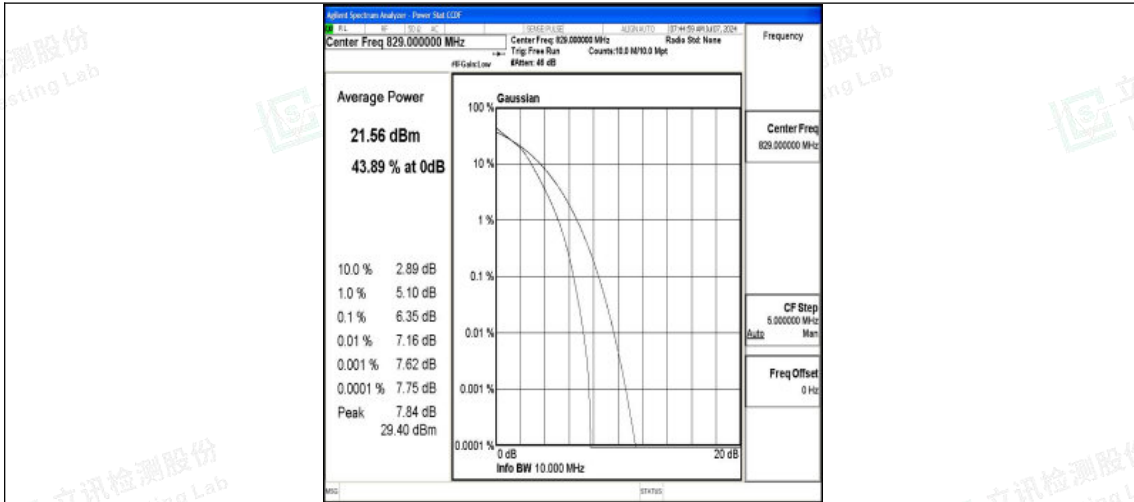

Band5-10MHz-QPSK-20450-1RB#0-PASS

Band5-10MHz-16QAM-20450-1RB#0-PASS

Band5-10MHz-QPSK-20450-50RB#0-PASS

Shenzhen LCS Compliance Testing Laboratory Ltd.
Add: 101, 201 Bldg A & 301 Bldg C, Juji Industrial Park Yabianxueziwei, Shajing Street,
Baoan District, Shenzhen, 518000, China
Tel: +(86) 0755-82591330 | E-mail: webmaster@lcs-cert.com | Web: www.lcs-cert.com
Scan code to check authenticity