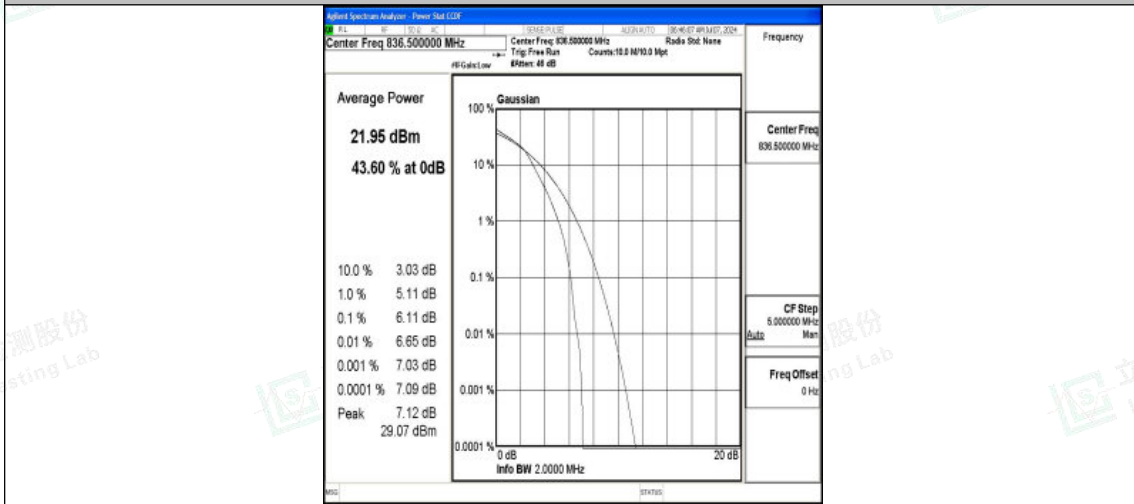

Band5-1.4MHz-16QAM-20525-6RB#0-PASS