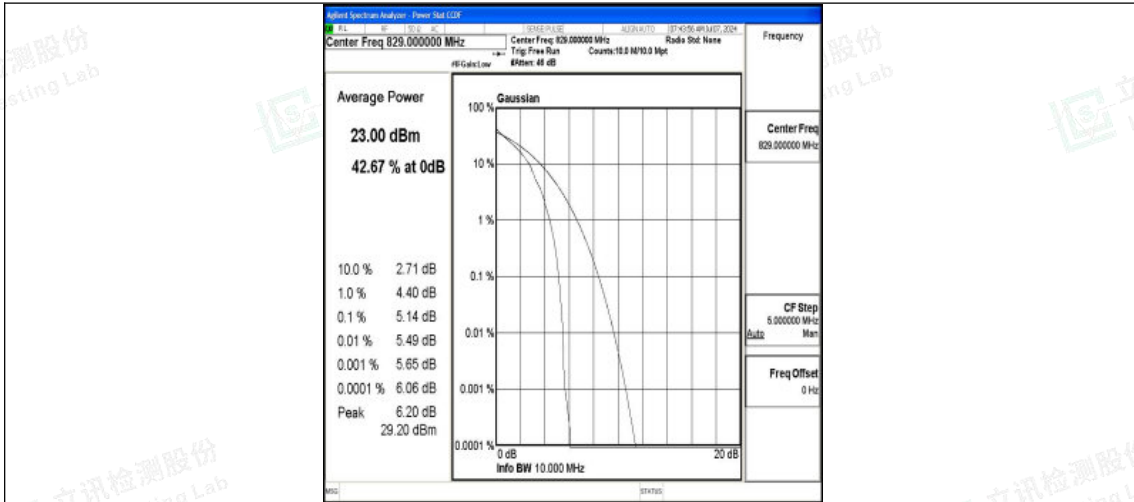

Band5-5MHz-16QAM-20625-1RB#0-PASS

Band5-5MHz-QPSK-20625-25RB#0-PASS

Band5-5MHz-16QAM-20625-25RB#0-PASS

Shenzhen LCS Compliance Testing Laboratory Ltd.
 Add: 101, 201 Bldg A & 301 Bldg C, Juji Industrial Park Yabianxueziwei, Shajing Street,
 Baoan District, Shenzhen, 518000, China
 Tel: +(86) 0755-82591330 | E-mail: webmaster@lcs-cert.com | Web: www.lcs-cert.com
 Scan code to check authenticity