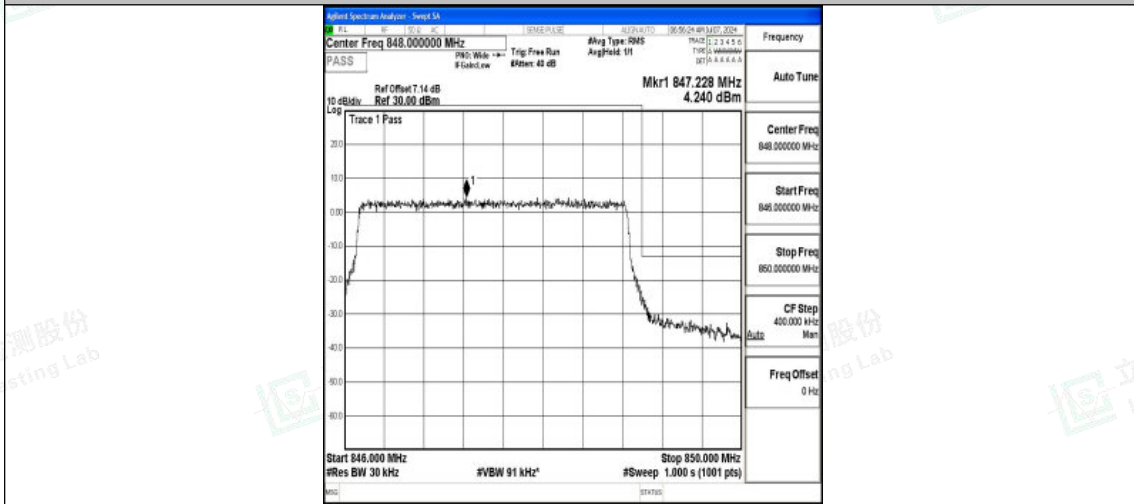

Band5_3MHz_16QAM_20635_15RB#0