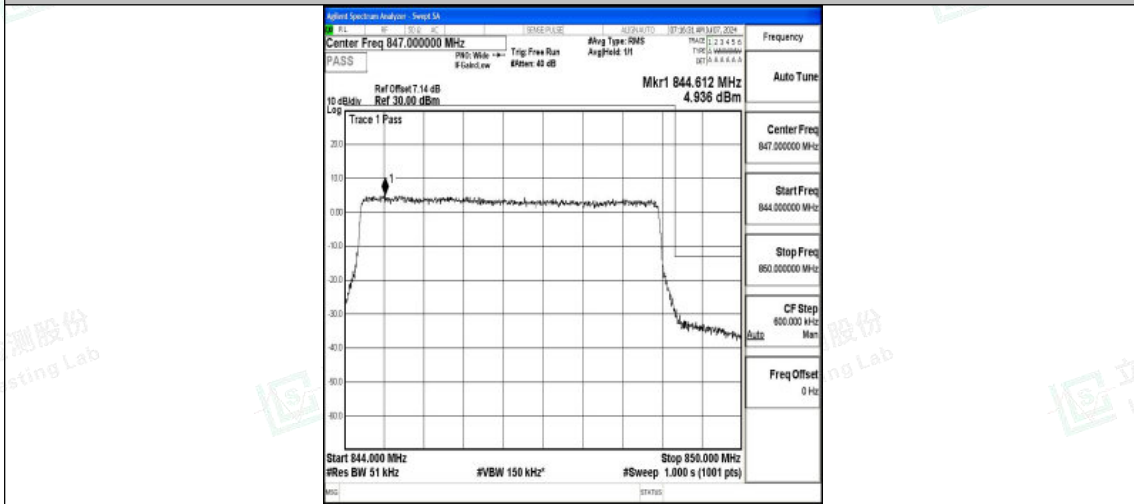

Band5_5MHz_QPSK_20625_25RB#0