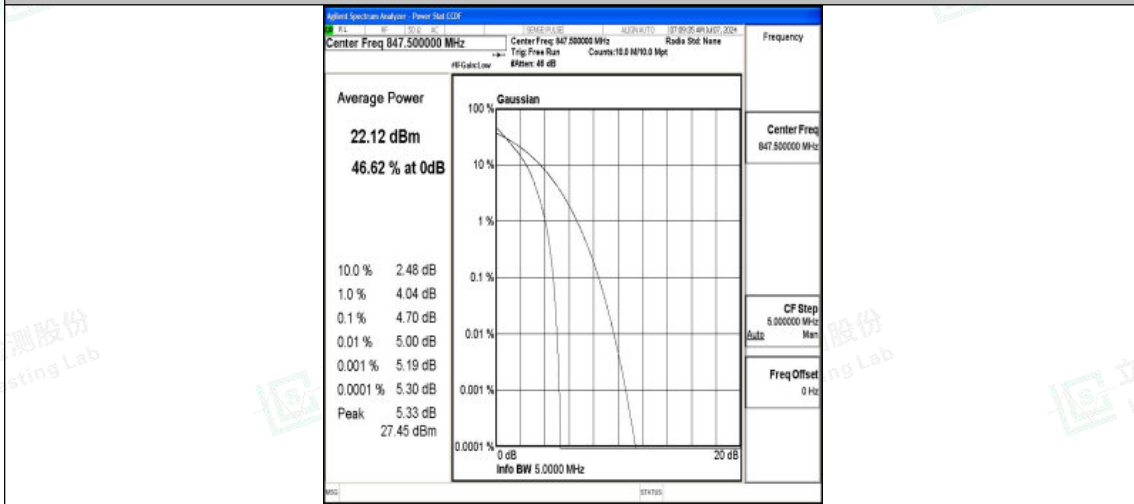

Band5-3MHz-QPSK-20635-15RB#0-PASS