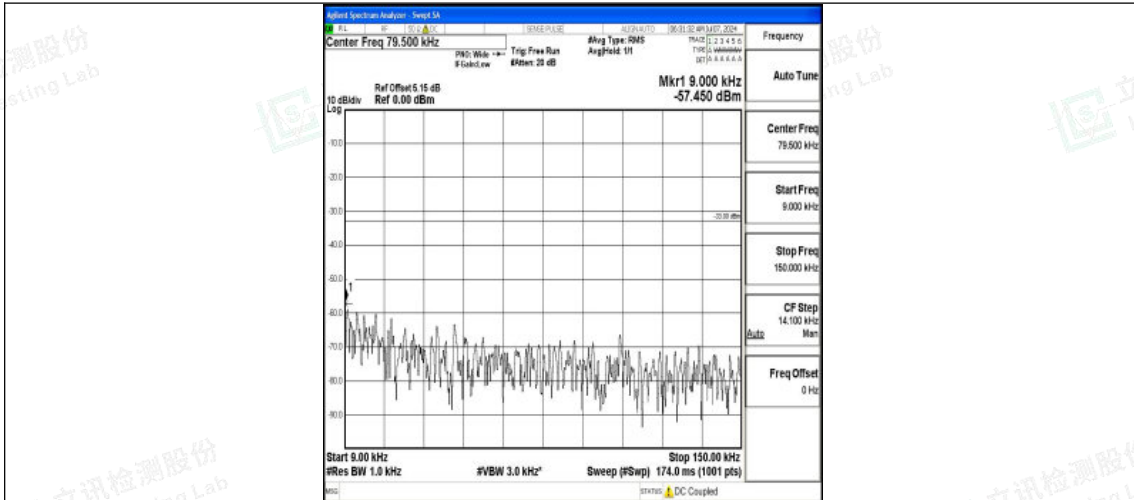

Band5_1.4MHz_QPSK_20525_1RB#0_30~1000_30~1000

Band5_1.4MHz_QPSK_20525_1RB#0_1000~3000_1000~3000

Band5_1.4MHz_QPSK_20525_1RB#0_3000~10000_3000~10000

Shenzhen LCS Compliance Testing Laboratory Ltd.
Add: 101, 201 Bldg A & 301 Bldg C, Juji Industrial Park Yabianxueziwei, Shajing Street,
Baoan District, Shenzhen, 518000, China
Tel: +(86) 0755-82591330 | E-mail: webmaster@lcs-cert.com | Web: www.lcs-cert.com
Scan code to check authenticity