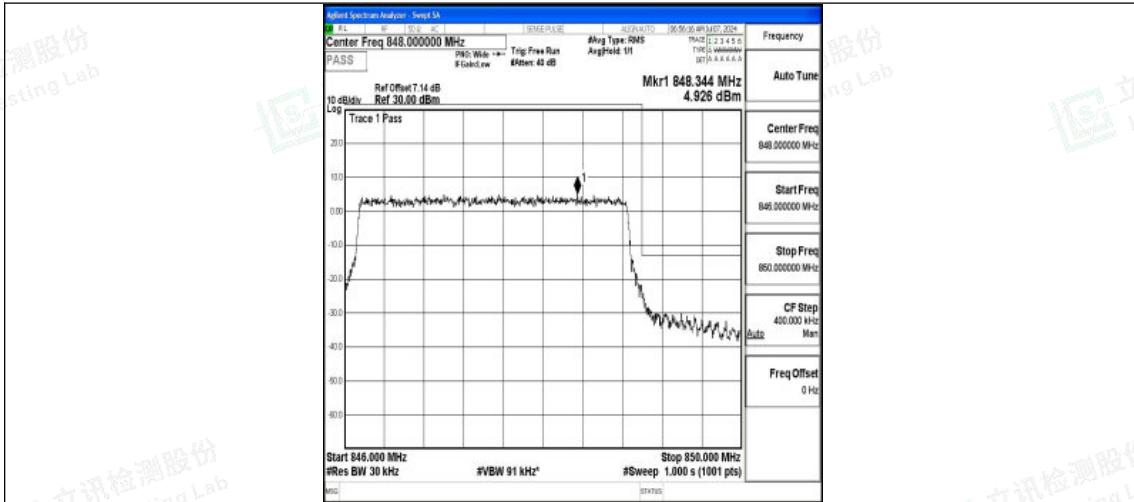

Band5_3MHz_QPSK_20635_15RB#0