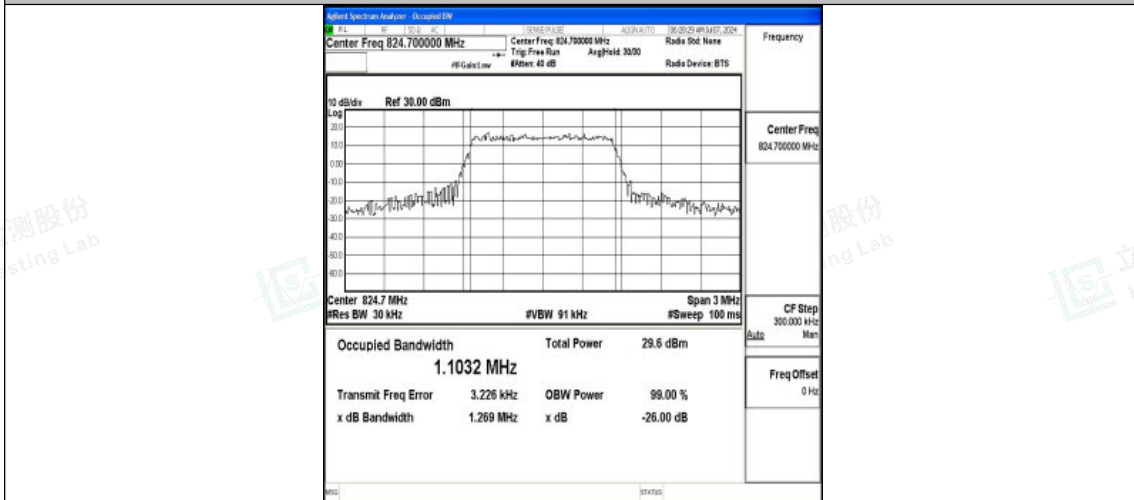

Test Graphs

Shenzhen LCS Compliance Testing Laboratory Ltd.
Add: 101, 201 Bldg A & 301 Bldg C, Juji Industrial Park Yabianxueziwei, Shajing Street,
Baoan District, Shenzhen, 518000, China
Tel: +(86) 0755-82591330 | E-mail: webmaster@lcs-cert.com | Web: www.lcs-cert.com
Scan code to check authenticity