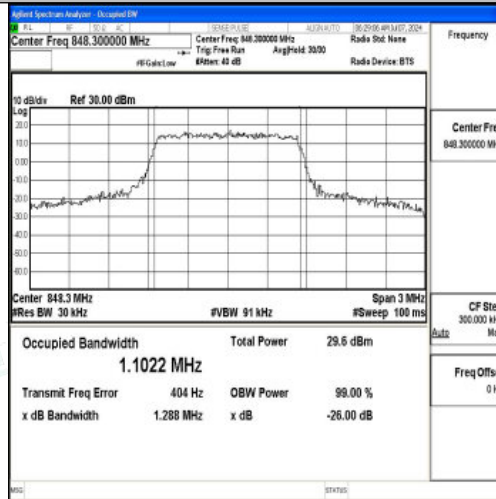

Band5-1.4MHz-16QAM-20525-6RB#0-PASS