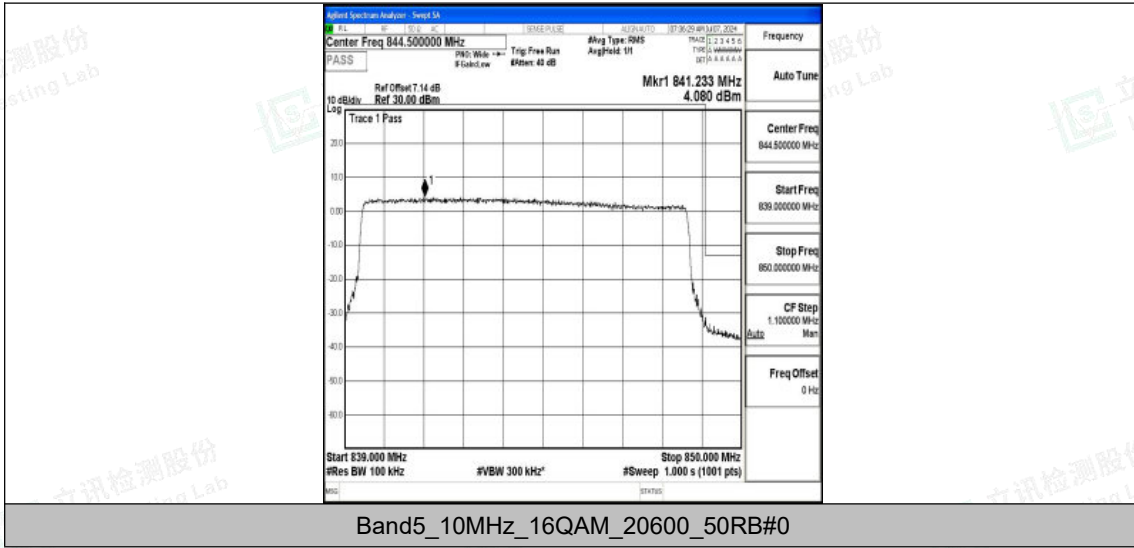

Band5_10MHz_QPSK_20450_50RB#0

Band5_10MHz_16QAM_20450_50RB#0

Band5_10MHz_QPSK_20600_50RB#0

Shenzhen LCS Compliance Testing Laboratory Ltd.
Add: 101, 201 Bldg A & 301 Bldg C, Juji Industrial Park Yabianxueziwei, Shajing Street,
Baoan District, Shenzhen, 518000, China
Tel: +(86) 0755-82591330 | E-mail: webmaster@lcs-cert.com | Web: www.lcs-cert.com
Scan code to check authenticity