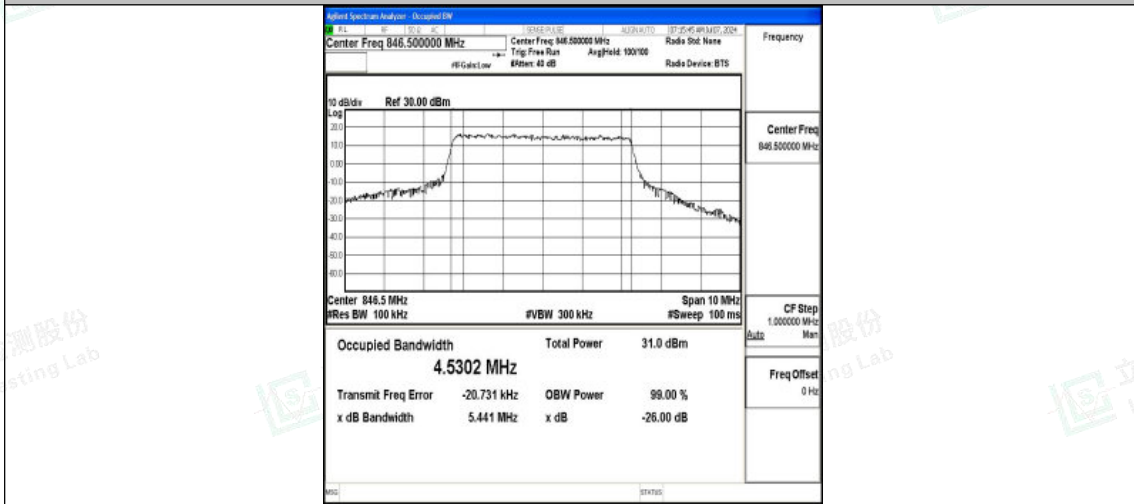

Band5-5MHz-QPSK-20625-25RB#0-PASS