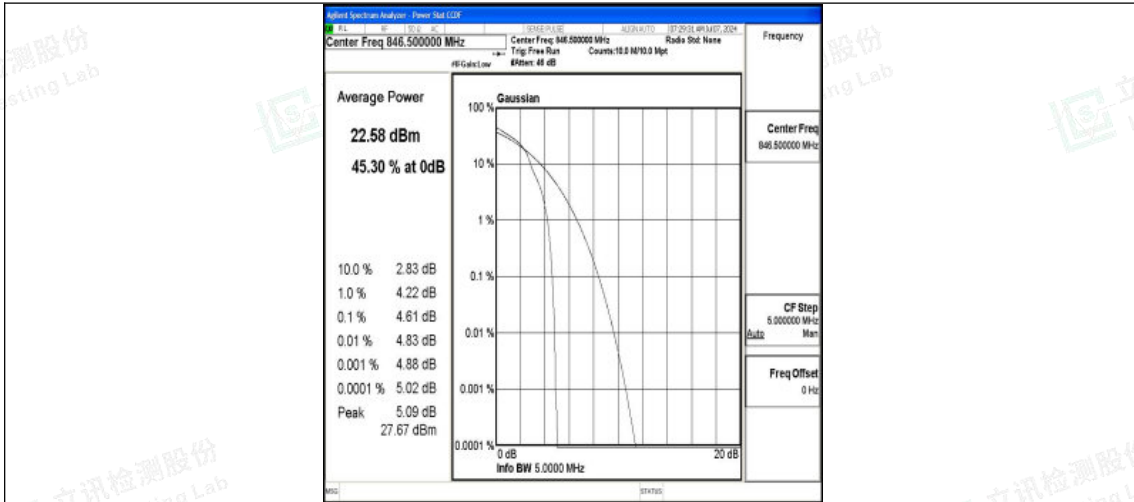

Band5-5MHz-QPSK-20525-25RB#0-PASS

Band5-5MHz-16QAM-20525-25RB#0-PASS

Band5-5MHz-QPSK-20625-1RB#0-PASS

Shenzhen LCS Compliance Testing Laboratory Ltd.
 Add: 101, 201 Bldg A & 301 Bldg C, Juji Industrial Park Yabianxueziwei, Shajing Street,
 Baoan District, Shenzhen, 518000, China
 Tel: +(86) 0755-82591330 | E-mail: webmaster@lcs-cert.com | Web: www.lcs-cert.com
 Scan code to check authenticity