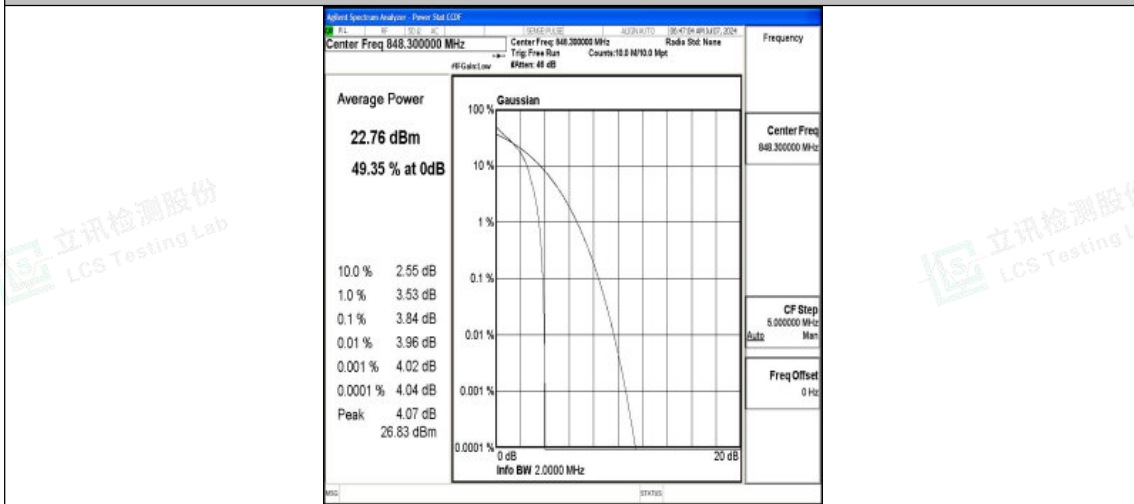

Band5-1.4MHz-QPSK-20643-1RB#0-PASS