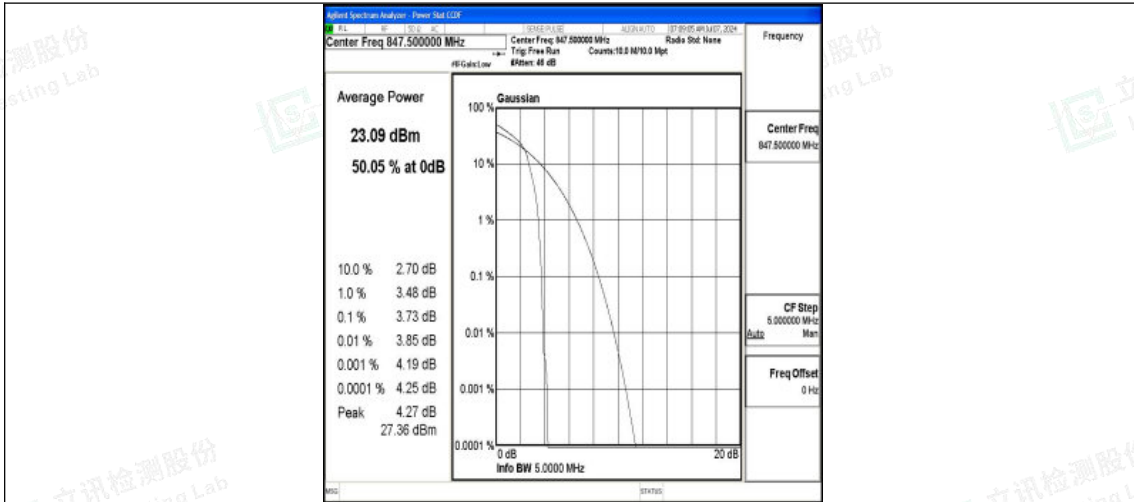

Band5-3MHz-QPSK-20525-15RB#0-PASS

Band5-3MHz-16QAM-20525-15RB#0-PASS

Band5-3MHz-QPSK-20635-1RB#0-PASS

Shenzhen LCS Compliance Testing Laboratory Ltd.
Add: 101, 201 Bldg A & 301 Bldg C, Juji Industrial Park Yabianxueziwei, Shajing Street,
Baoan District, Shenzhen, 518000, China
Tel: +(86) 0755-82591330 | E-mail: webmaster@lcs-cert.com | Web: www.lcs-cert.com
Scan code to check authenticity