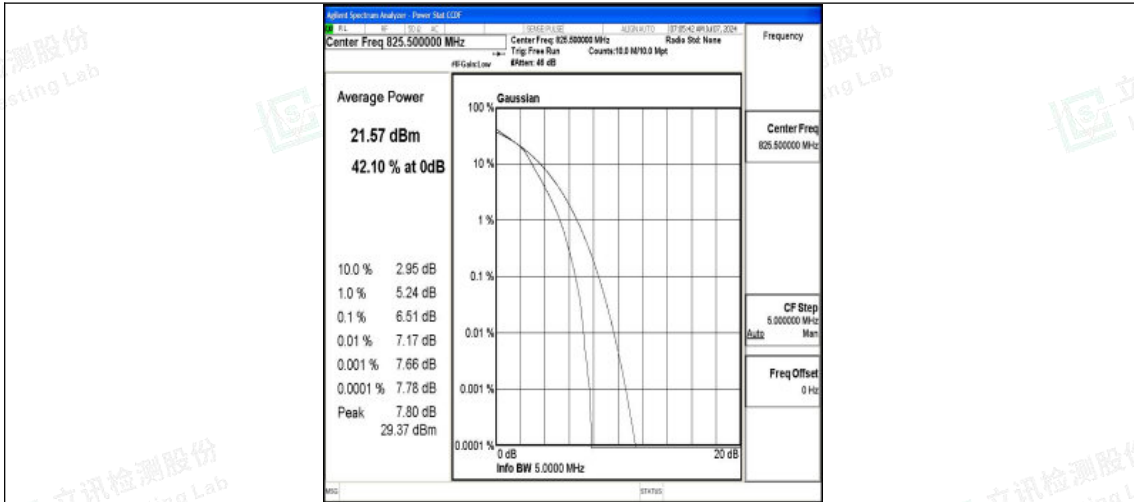

Band5-3MHz-QPSK-20415-1RB#0-PASS

Band5-3MHz-16QAM-20415-1RB#0-PASS

Band5-3MHz-QPSK-20415-15RB#0-PASS

Shenzhen LCS Compliance Testing Laboratory Ltd.
Add: 101, 201 Bldg A & 301 Bldg C, Juji Industrial Park Yabianxueziwei, Shajing Street,
Baoan District, Shenzhen, 518000, China
Tel: +(86) 0755-82591330 | E-mail: webmaster@lcs-cert.com | Web: www.lcs-cert.com
Scan code to check authenticity