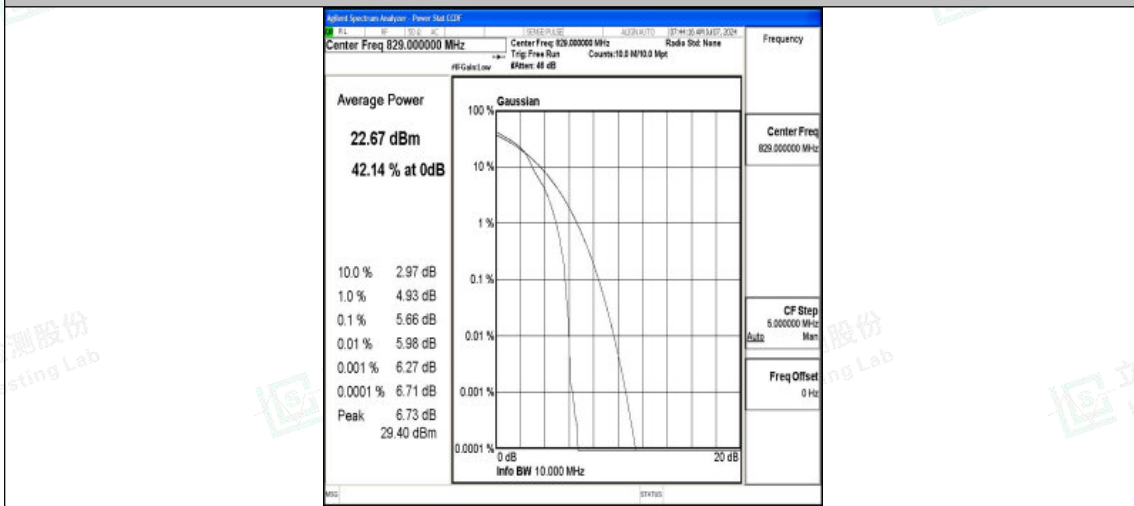

Band5-10MHz-16QAM-20450-1RB#0-PASS