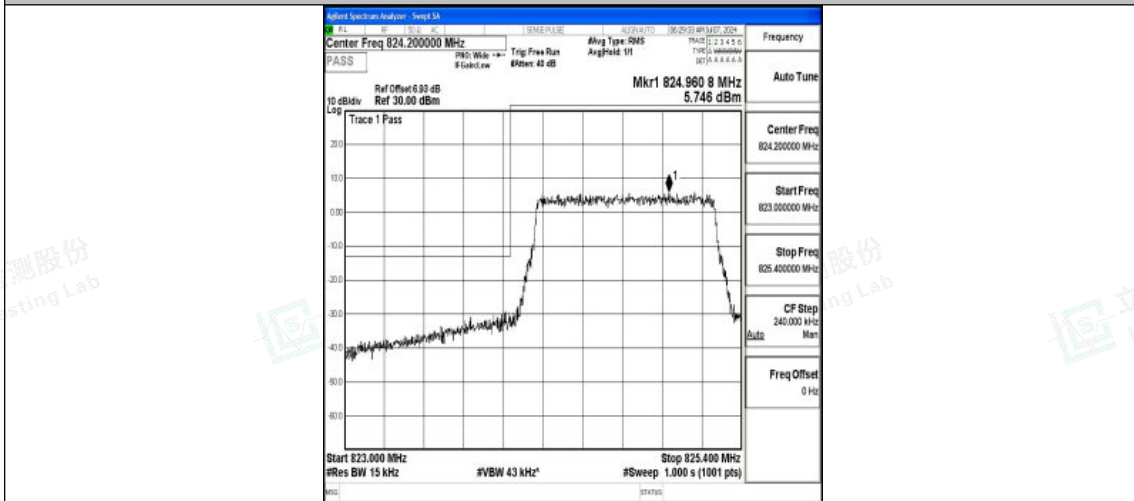

Band5_1.4MHz_16QAM_20407_6RB#0