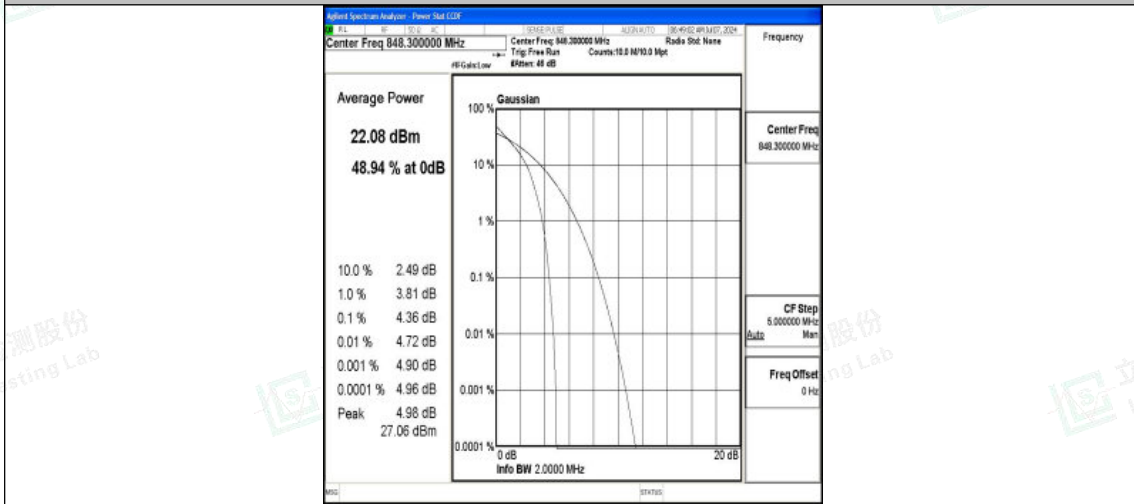

Band5-1.4MHz-QPSK-20525-6RB#0-PASS

Band5-1.4MHz-16QAM-20525-6RB#0-PASS

Band5-1.4MHz-QPSK-20643-1RB#0-PASS

Band5-1.4MHz-16QAM-20643-1RB#0-PASS

Band5-1.4MHz-QPSK-20643-6RB#0-PASS

Band5-1.4MHz-16QAM-20643-6RB#0-PASS