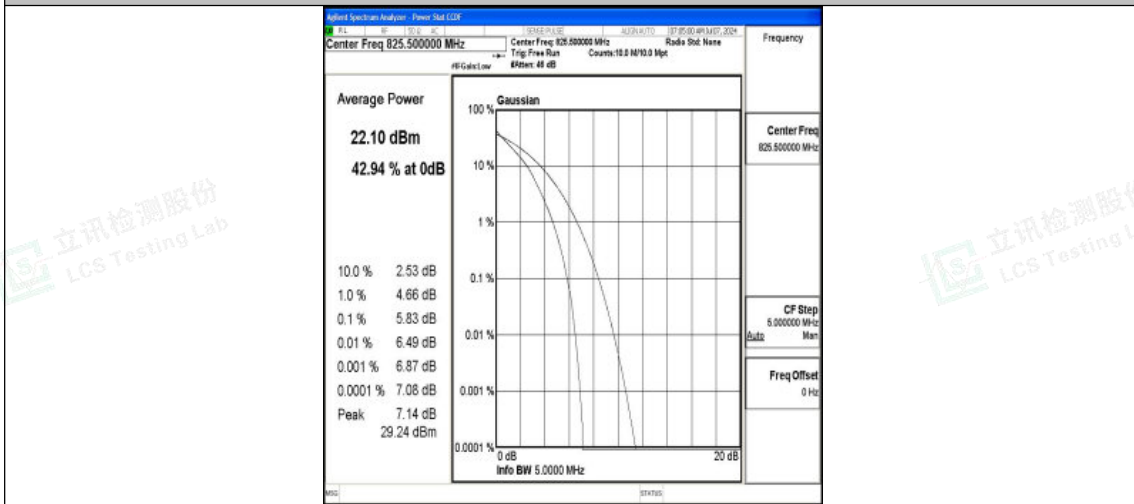

Band5-3MHz-QPSK-20415-15RB#0-PASS

Shenzhen LCS Compliance Testing Laboratory Ltd.
Add: 101, 201 Bldg A & 301 Bldg C, Juji Industrial Park Yabianxueziwei, Shajing Street,
Baoan District, Shenzhen, 518000, China
Tel: +(86) 0755-82591330 | E-mail: webmaster@lcs-cert.com | Web: www.lcs-cert.com
Scan code to check authenticity