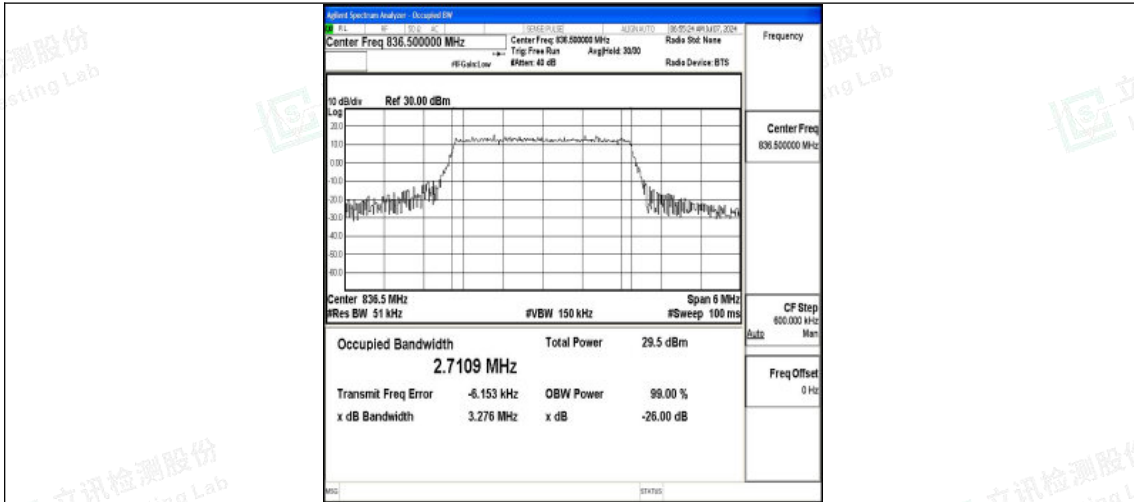

Band5-3MHz-QPSK-20415-15RB#0-PASS

Band5-3MHz-16QAM-20415-15RB#0-PASS

Band5-3MHz-QPSK-20525-15RB#0-PASS

Shenzhen LCS Compliance Testing Laboratory Ltd.
 Add: 101, 201 Bldg A & 301 Bldg C, Juji Industrial Park Yabianxueziwei, Shajing Street,
 Baoan District, Shenzhen, 518000, China
 Tel: +(86) 0755-82591330 | E-mail: webmaster@lcs-cert.com | Web: www.lcs-cert.com
 Scan code to check authenticity