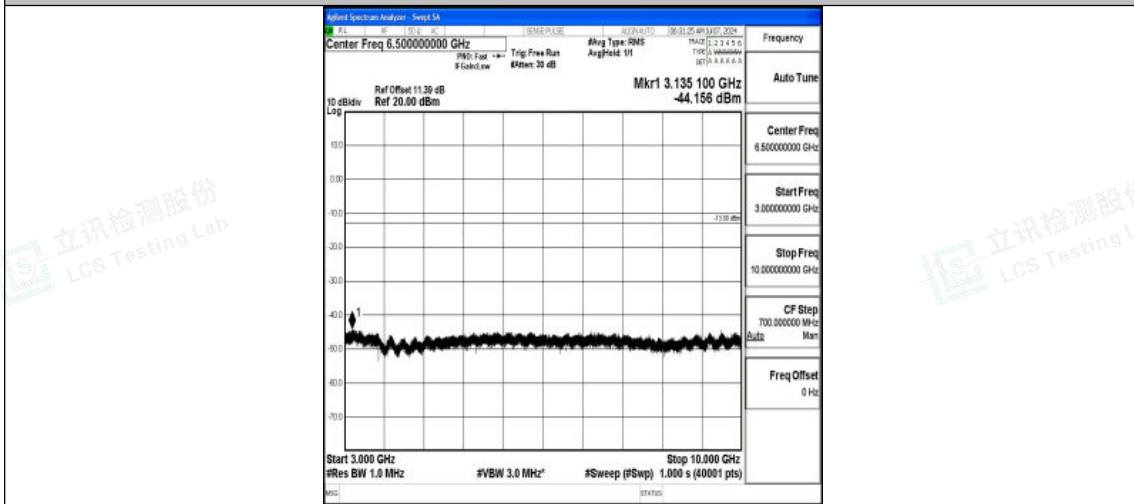

Band5_1.4MHz_QPSK_20525_1RB#0_3000~10000_3000~10000

Shenzhen LCS Compliance Testing Laboratory Ltd.
Add: 101, 201 Bldg A & 301 Bldg C, Juji Industrial Park Yabianxueziwei, Shajing Street,
Baoan District, Shenzhen, 518000, China
Tel: +(86) 0755-82591330 | E-mail: webmaster@lcs-cert.com | Web: www.lcs-cert.com
Scan code to check authenticity