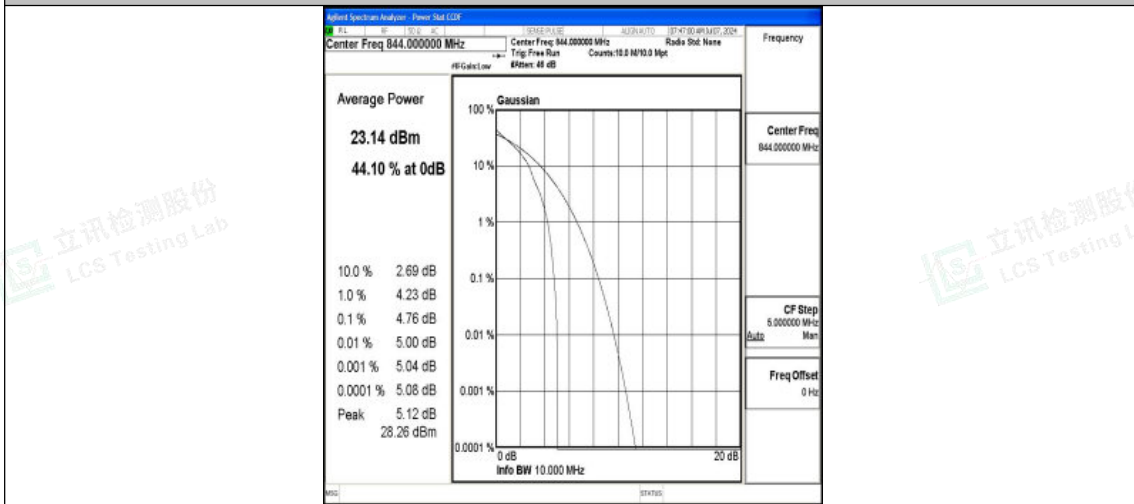

Band5-10MHz-QPSK-20600-1RB#0-PASS