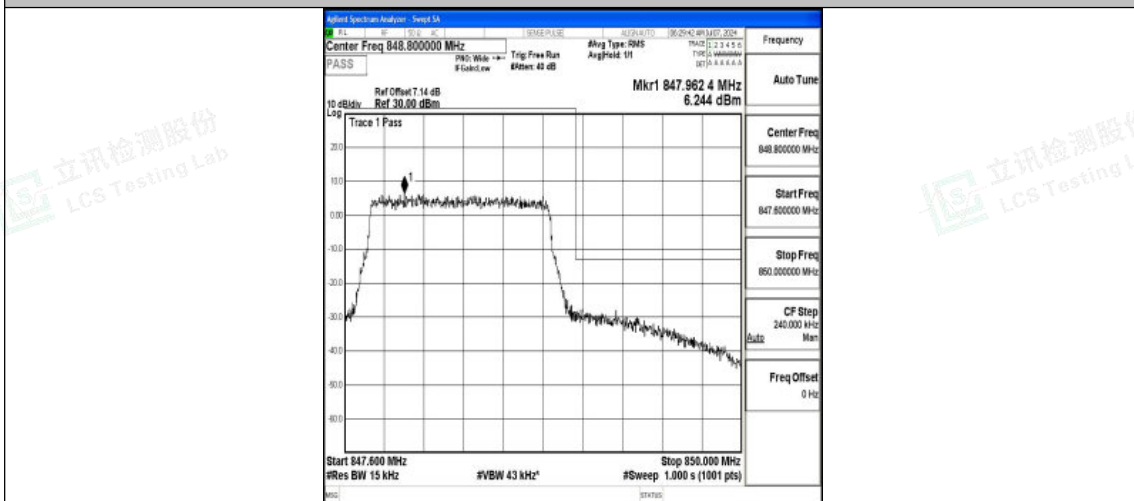

Band5_1.4MHz_QPSK_20643_6RB#0

Shenzhen LCS Compliance Testing Laboratory Ltd.
Add: 101, 201 Bldg A & 301 Bldg C, Juji Industrial Park Yabianxueziwei, Shajing Street,
Baoan District, Shenzhen, 518000, China
Tel: +(86) 0755-82591330 | E-mail: webmaster@lcs-cert.com | Web: www.lcs-cert.com
Scan code to check authenticity