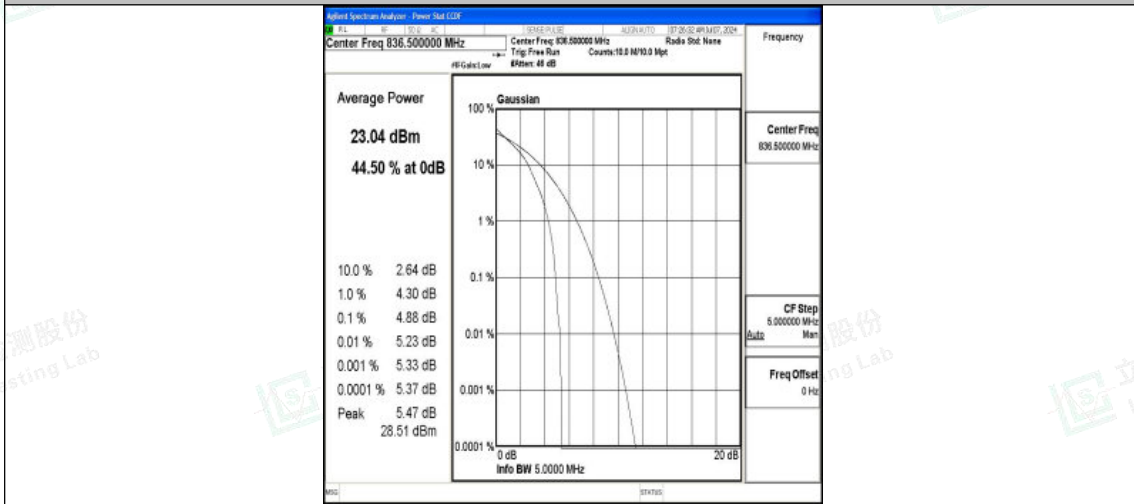

Band5-5MHz-QPSK-20525-1RB#0-PASS