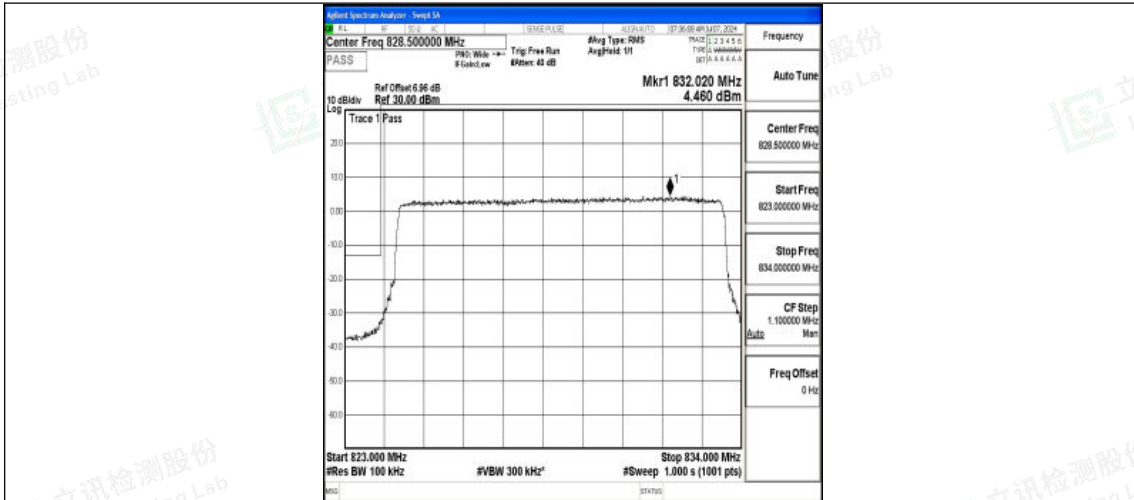

Band5_5MHz_16QAM_20425_25RB#0

Band5_5MHz_QPSK_20625_25RB#0

Band5_5MHz_16QAM_20625_25RB#0

Shenzhen LCS Compliance Testing Laboratory Ltd.
Add: 101, 201 Bldg A & 301 Bldg C, Juji Industrial Park Yabianxueziwei, Shajing Street,
Baoan District, Shenzhen, 518000, China
Tel: +(86) 0755-82591330 | E-mail: webmaster@lcs-cert.com | Web: www.lcs-cert.com
Scan code to check authenticity