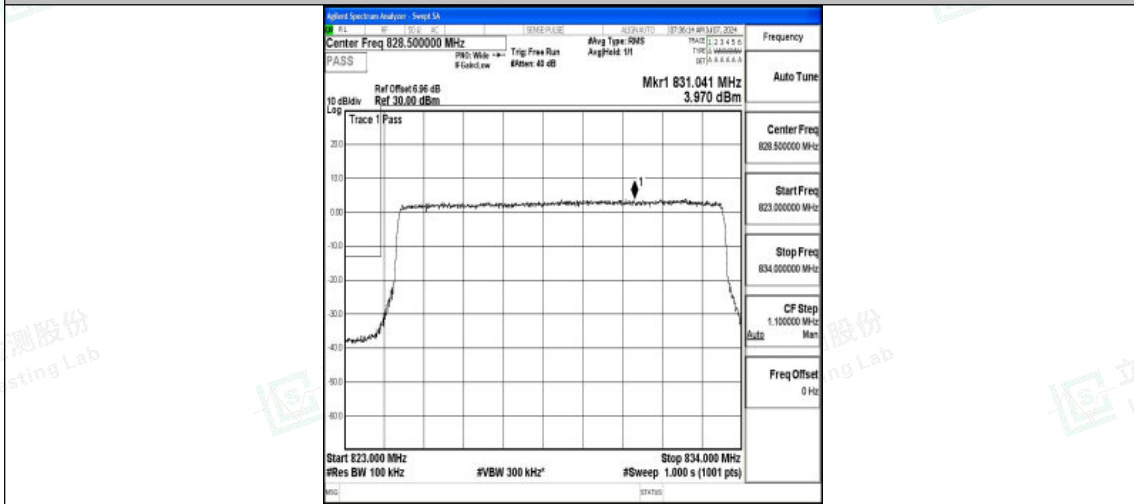

Band5_10MHz_16QAM_20450_50RB#0