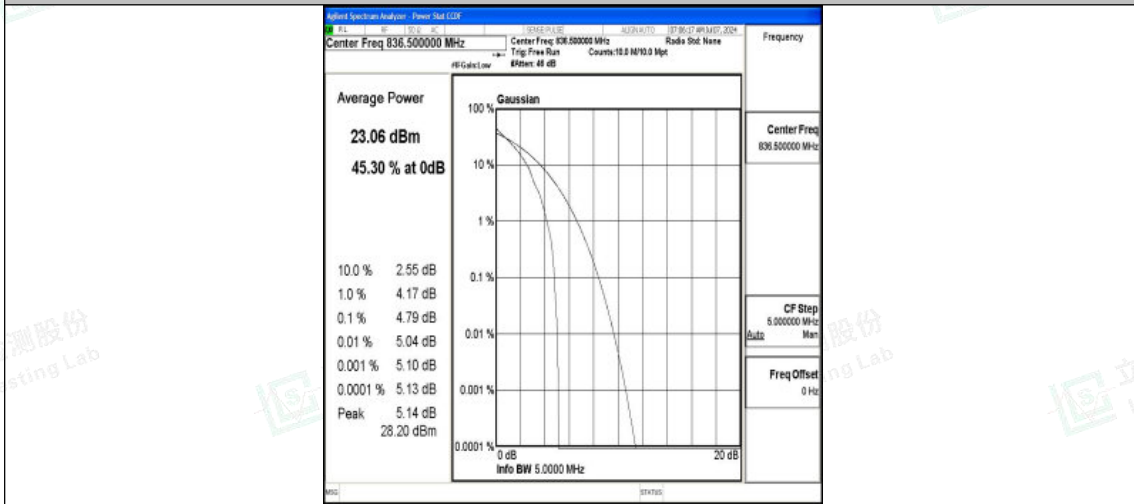

Band5-3MHz-QPSK-20525-1RB#0-PASS