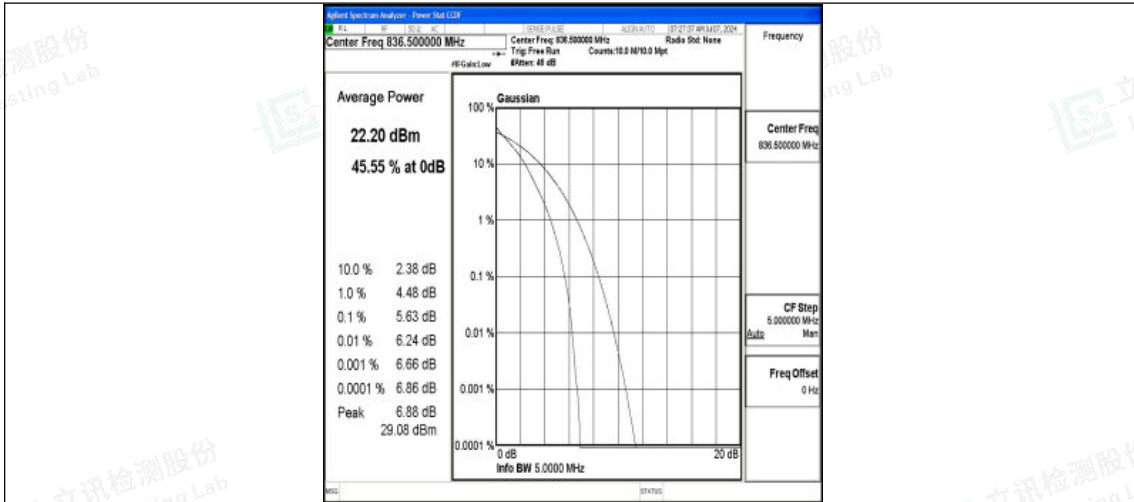

Band5-5MHz-16QAM-20425-25RB#0-PASS

Band5-5MHz-QPSK-20525-1RB#0-PASS

Band5-5MHz-16QAM-20525-1RB#0-PASS

Shenzhen LCS Compliance Testing Laboratory Ltd.
 Add: 101, 201 Bldg A & 301 Bldg C, Juji Industrial Park Yabianxueziwei, Shajing Street,
 Baoan District, Shenzhen, 518000, China
 Tel: +(86) 0755-82591330 | E-mail: webmaster@lcs-cert.com | Web: www.lcs-cert.com
 Scan code to check authenticity