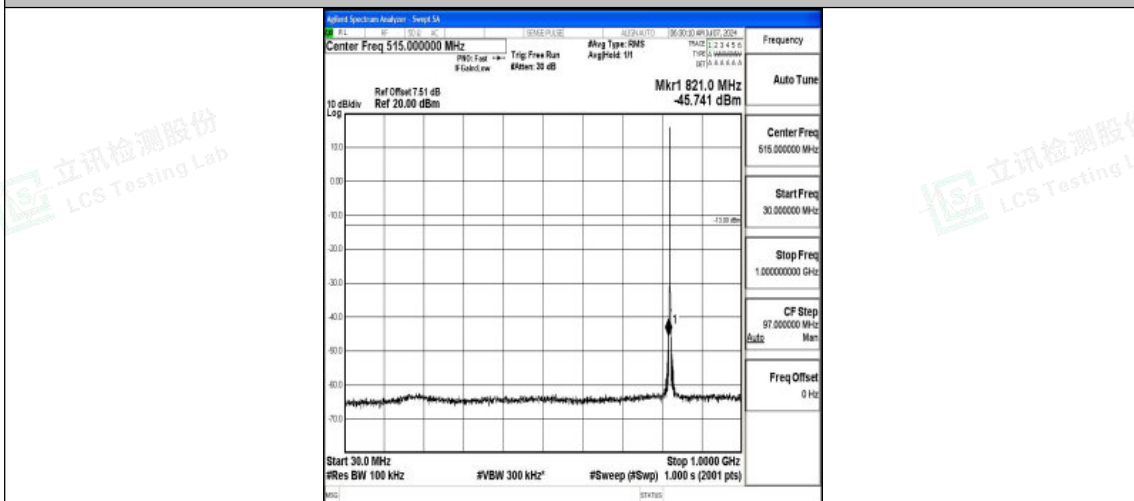

Test Graphs

Band5_1.4MHz_QPSK_20407_1RB#0_0.009~0.15_0.009~0.15

Band5_1.4MHz_QPSK_20407_1RB#0_0.15~30_0.15~30

Band5_1.4MHz_QPSK_20407_1RB#0_30~1000_30~1000

Shenzhen LCS Compliance Testing Laboratory Ltd.
Add: 101, 201 Bldg A & 301 Bldg C, Juji Industrial Park Yabianxueziwei, Shajing Street,
Baoan District, Shenzhen, 518000, China
Tel: +(86) 0755-82591330 | E-mail: webmaster@lcs-cert.com | Web: www.lcs-cert.com
Scan code to check authenticity