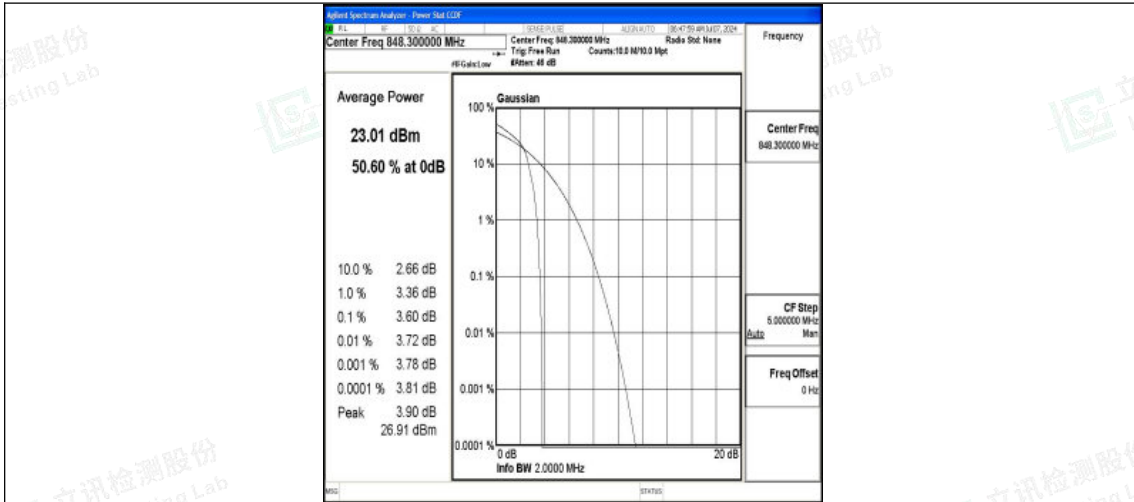

Band5-1.4MHz-QPSK-20525-6RB#0-PASS

Band5-1.4MHz-16QAM-20525-6RB#0-PASS

Band5-1.4MHz-QPSK-20643-1RB#0-PASS

Band5-1.4MHz-16QAM-20643-1RB#0-PASS

Band5-1.4MHz-QPSK-20643-6RB#0-PASS

Band5-1.4MHz-16QAM-20643-6RB#0-PASS