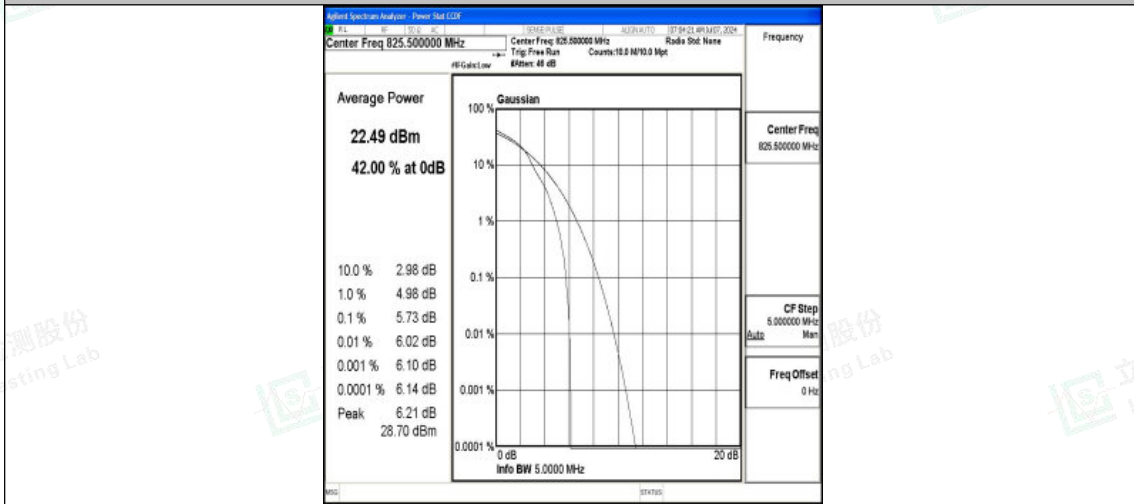

Band5-3MHz-16QAM-20415-1RB#0-PASS