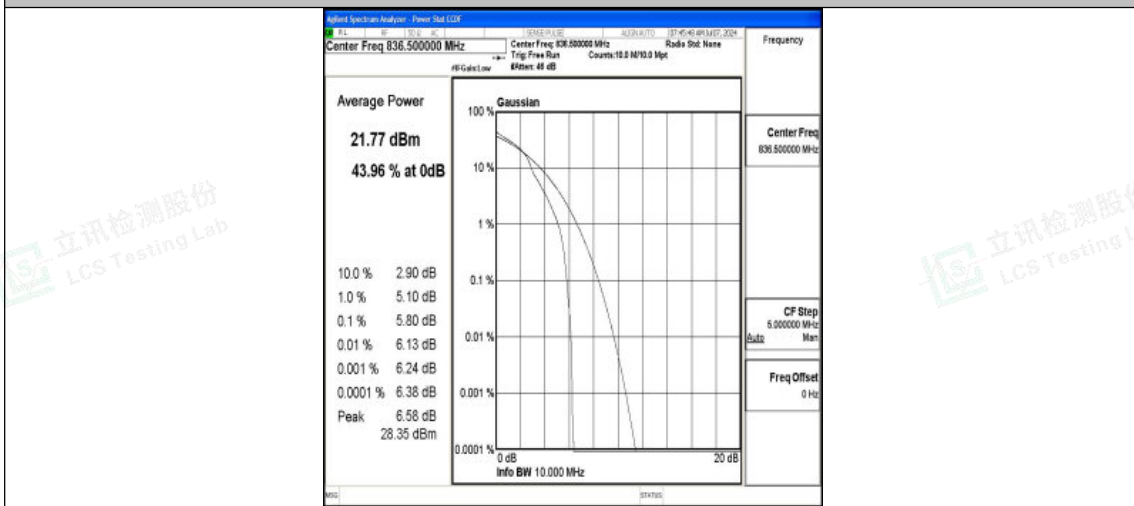

Band5-10MHz-16QAM-20525-1RB#0-PASS