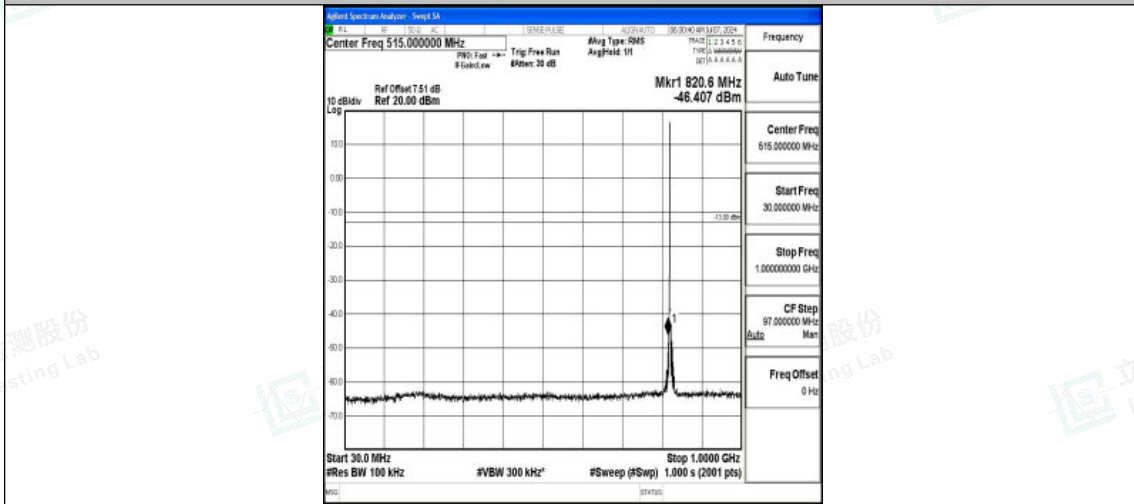

Band5_1.4MHz_16QAM_20407_1RB#0_30~1000_30~1000