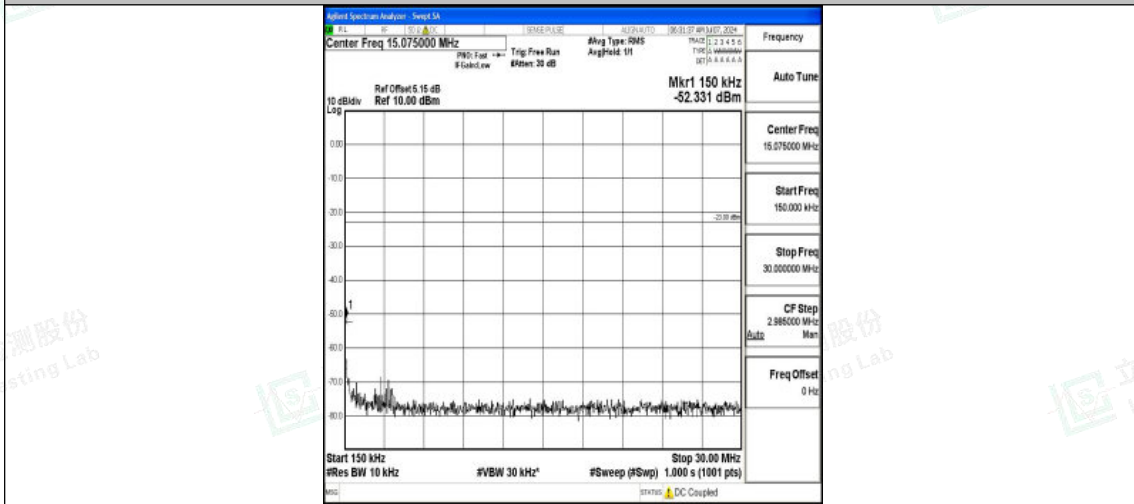

Band5_1.4MHz_16QAM_20525_1RB#0_0.15~30_0.15~30