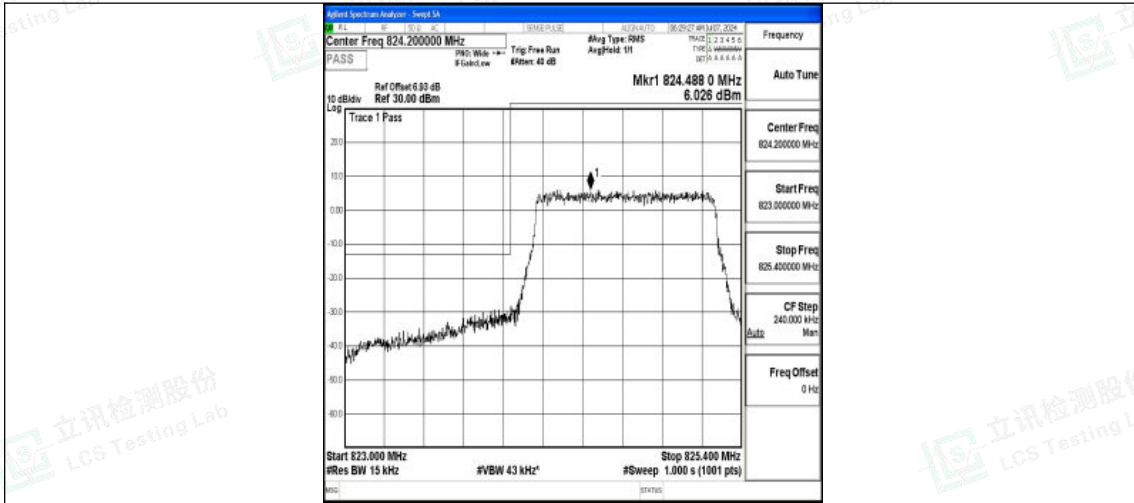

Test Graphs

Band5_1.4MHz_QPSK_20407_6RB#0