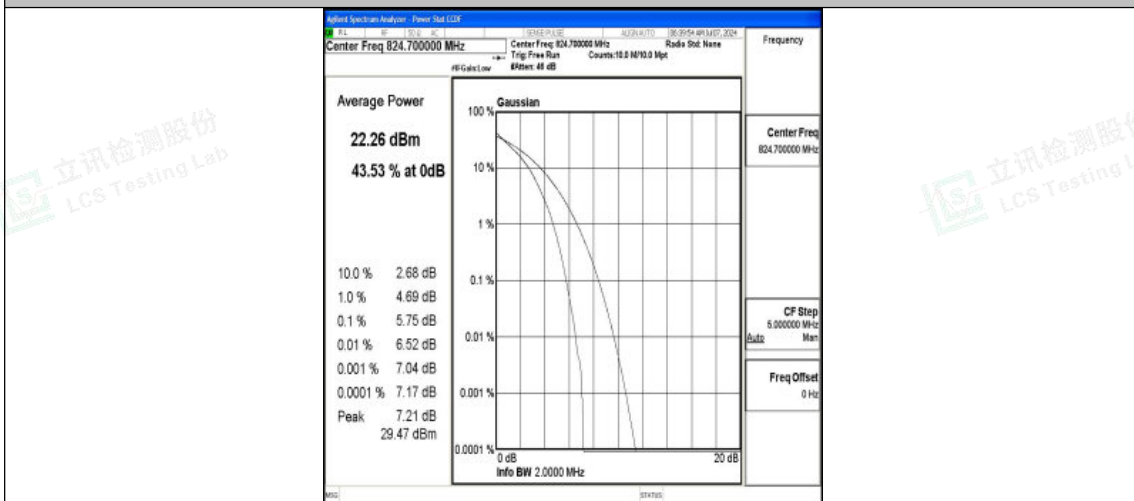

Test Graphs

Band5-1.4MHz-QPSK-20407-1RB#0-PASS

Band5-1.4MHz-16QAM-20407-1RB#0-PASS

Band5-1.4MHz-QPSK-20407-6RB#0-PASS

Shenzhen LCS Compliance Testing Laboratory Ltd.
 Add: 101, 201 Bldg A & 301 Bldg C, Juji Industrial Park Yabianxueziwei, Shajing Street,
 Baoan District, Shenzhen, 518000, China
 Tel: +(86) 0755-82591330 | E-mail: webmaster@lcs-cert.com | Web: www.lcs-cert.com
 Scan code to check authenticity