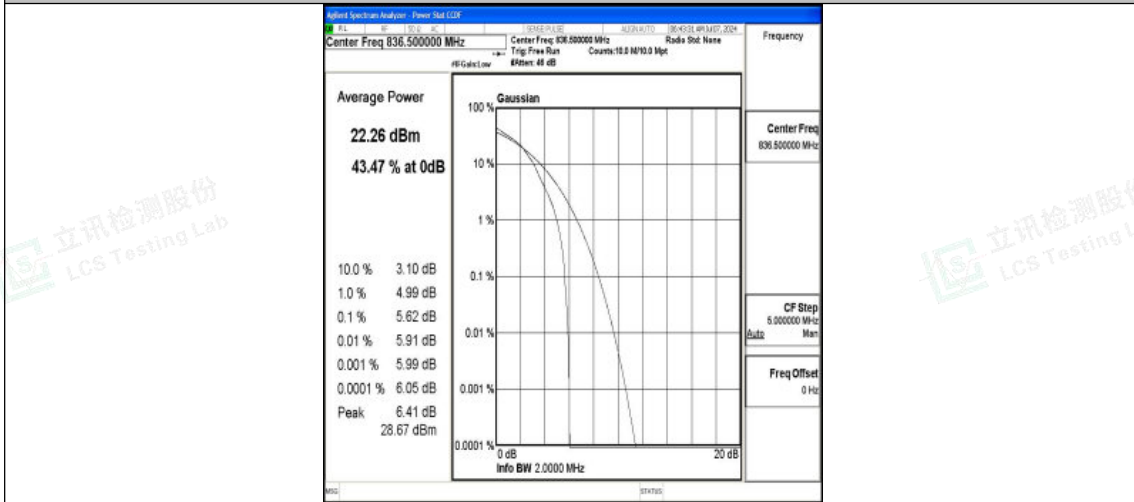

Band5-1.4MHz-16QAM-20525-1RB#0-PASS

Shenzhen LCS Compliance Testing Laboratory Ltd.
Add: 101, 201 Bldg A & 301 Bldg C, Juji Industrial Park Yabianxueziwei, Shajing Street,
Baoan District, Shenzhen, 518000, China
Tel: +(86) 0755-82591330 | E-mail: webmaster@lcs-cert.com | Web: www.lcs-cert.com
Scan code to check authenticity