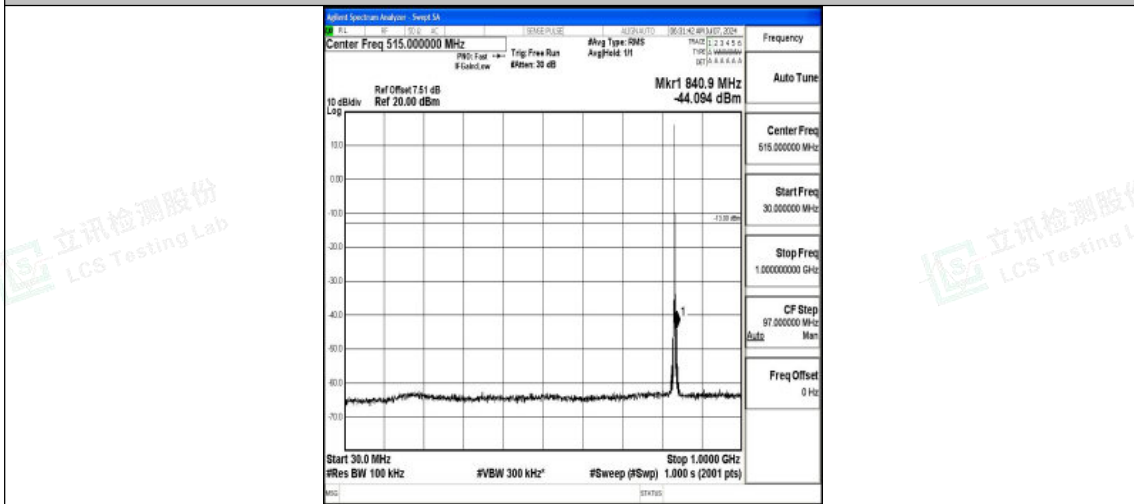

Band5_1.4MHz_16QAM_20525_1RB#0_30~1000_30~1000

Shenzhen LCS Compliance Testing Laboratory Ltd.
Add: 101, 201 Bldg A & 301 Bldg C, Juji Industrial Park Yabianxueziwei, Shajing Street,
Baoan District, Shenzhen, 518000, China
Tel: +(86) 0755-82591330 | E-mail: webmaster@lcs-cert.com | Web: www.lcs-cert.com
Scan code to check authenticity