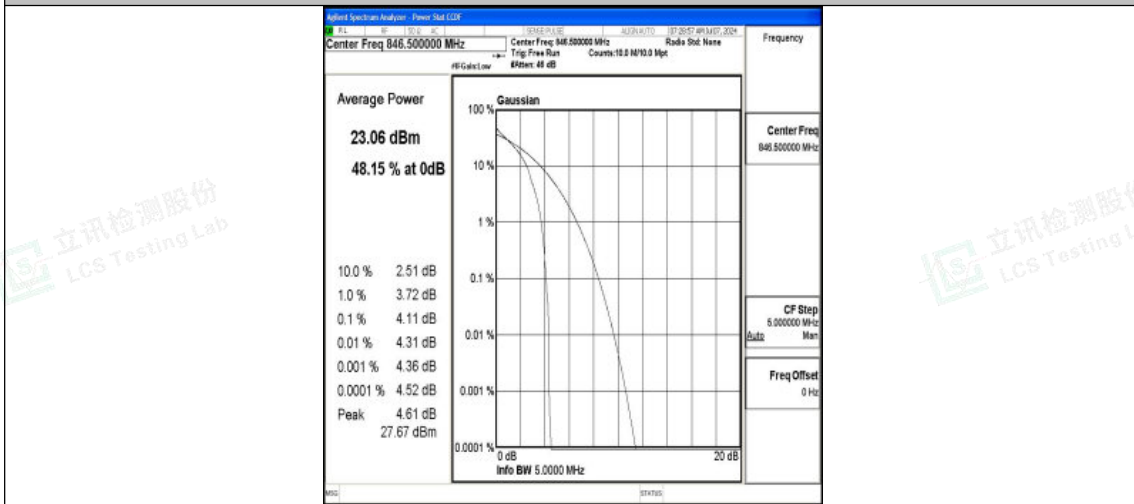

Band5-5MHz-QPSK-20625-1RB#0-PASS

Shenzhen LCS Compliance Testing Laboratory Ltd.
Add: 101, 201 Bldg A & 301 Bldg C, Juji Industrial Park Yabianxueziwei, Shajing Street,
Baoan District, Shenzhen, 518000, China
Tel: +(86) 0755-82591330 | E-mail: webmaster@lcs-cert.com | Web: www.lcs-cert.com
Scan code to check authenticity