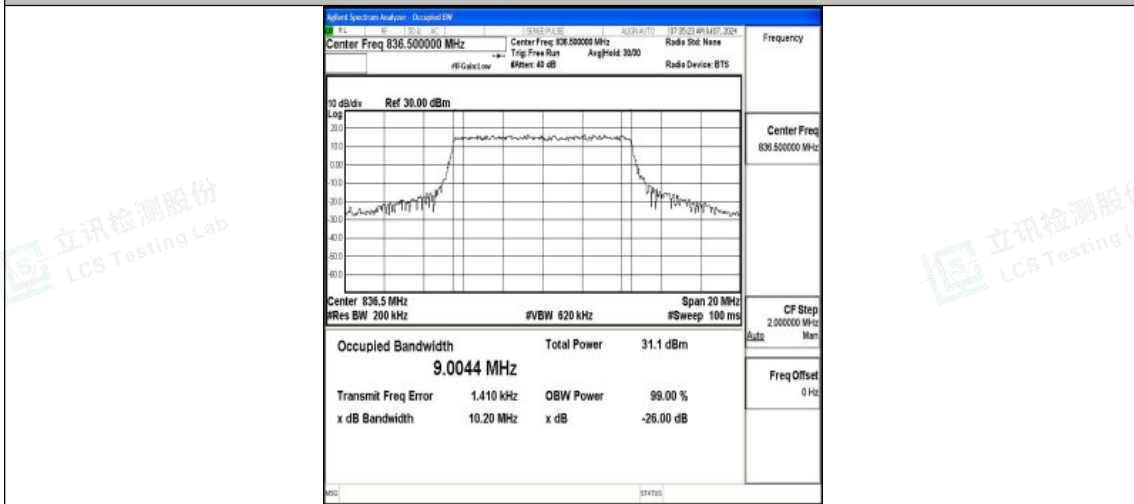

Band5-10MHz-QPSK-20525-50RB#0-PASS

Shenzhen LCS Compliance Testing Laboratory Ltd.
Add: 101, 201 Bldg A & 301 Bldg C, Juji Industrial Park Yabianxueziwei, Shajing Street,
Baoan District, Shenzhen, 518000, China
Tel: +(86) 0755-82591330 | E-mail: webmaster@lcs-cert.com | Web: www.lcs-cert.com
Scan code to check authenticity