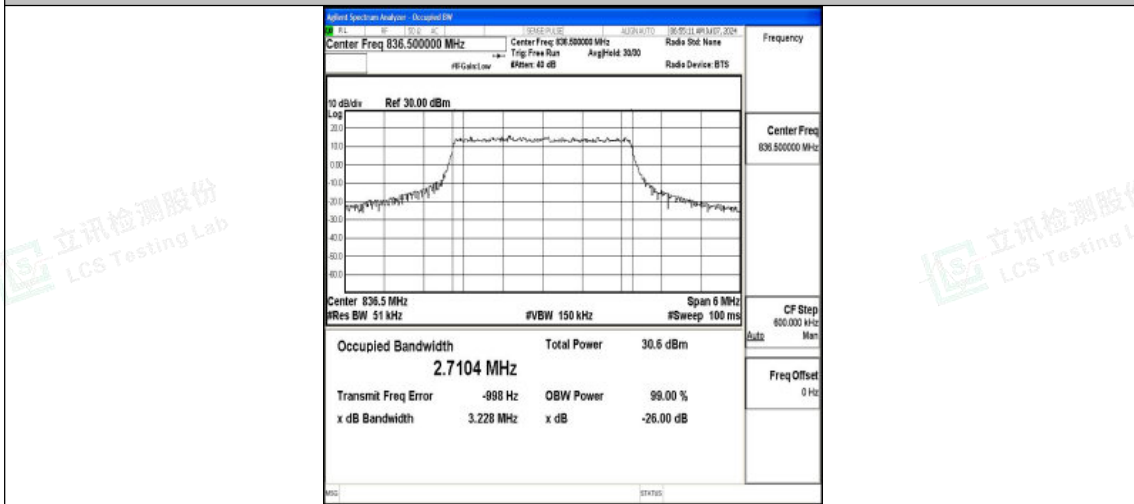

Band5-3MHz-QPSK-20525-15RB#0-PASS

Shenzhen LCS Compliance Testing Laboratory Ltd.
Add: 101, 201 Bldg A & 301 Bldg C, Juji Industrial Park Yabianxueziwei, Shajing Street,
Baoan District, Shenzhen, 518000, China
Tel: +(86) 0755-82591330 | E-mail: webmaster@lcs-cert.com | Web: www.lcs-cert.com
Scan code to check authenticity