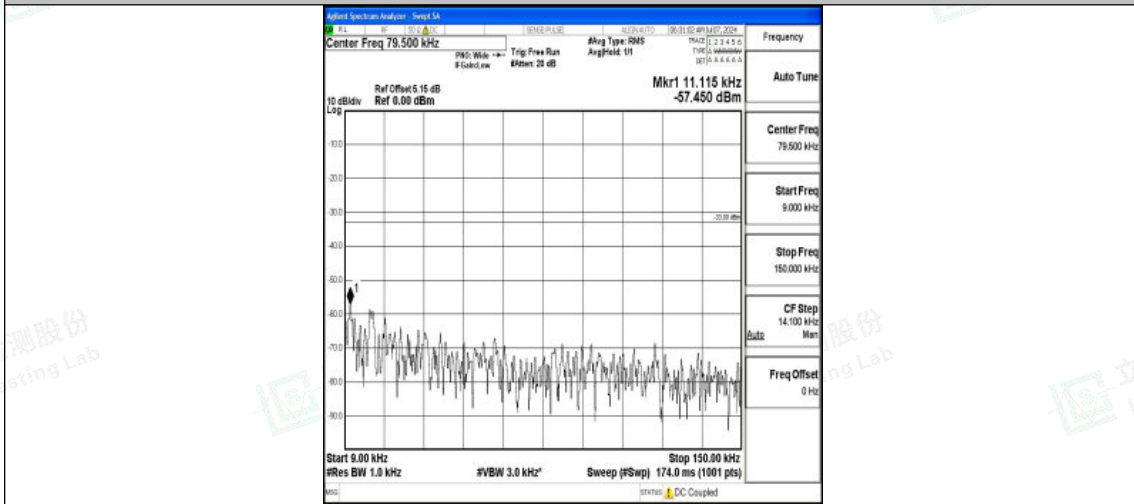

Band5_1.4MHz_QPSK_20525_1RB#0_0.009~0.15_0.009~0.15