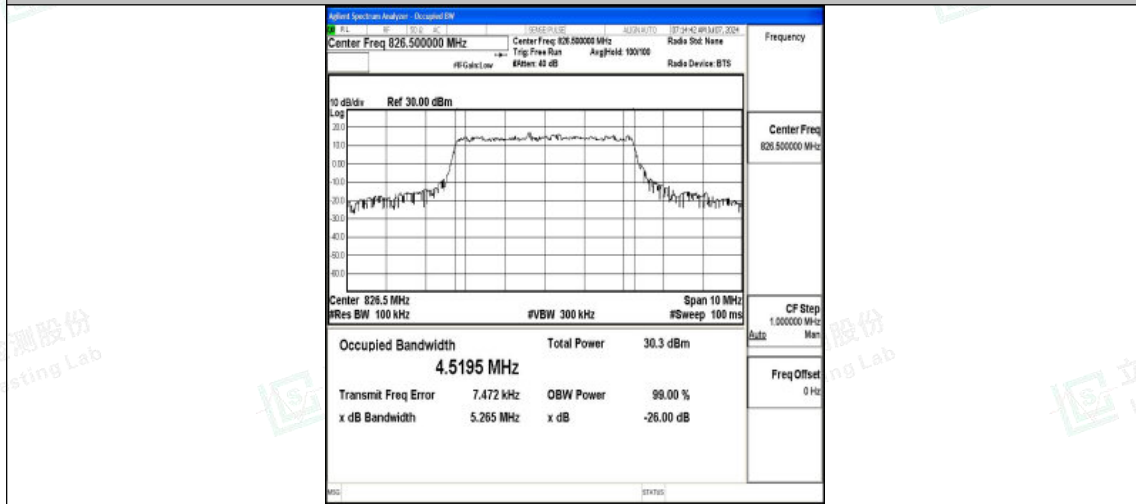

Band5-5MHz-16QAM-20425-25RB#0-PASS