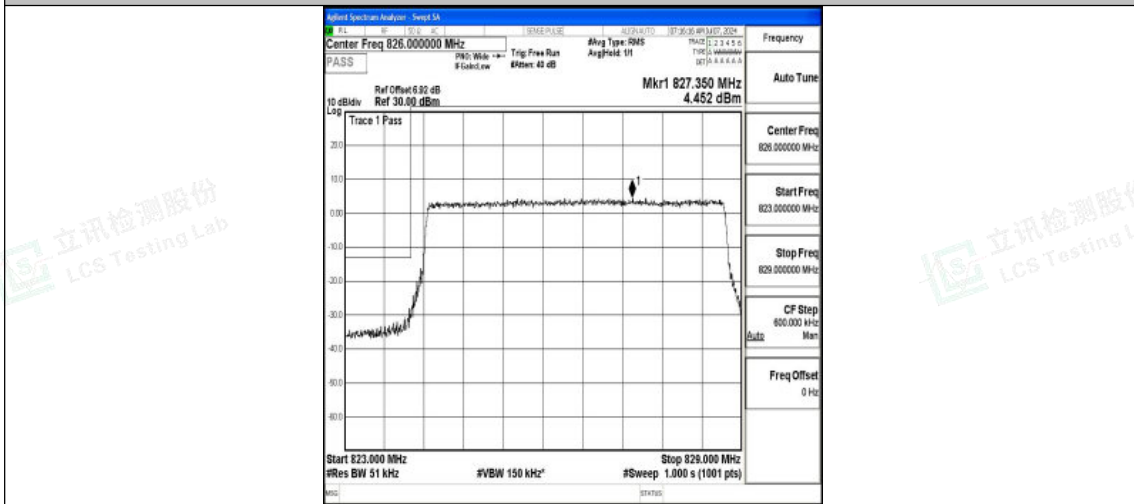

Band5_5MHz_QPSK_20425_25RB#0

Shenzhen LCS Compliance Testing Laboratory Ltd.
Add: 101, 201 Bldg A & 301 Bldg C, Juji Industrial Park Yabianxueziwei, Shajing Street,
Baoan District, Shenzhen, 518000, China
Tel: +(86) 0755-82591330 | E-mail: webmaster@lcs-cert.com | Web: www.lcs-cert.com
Scan code to check authenticity