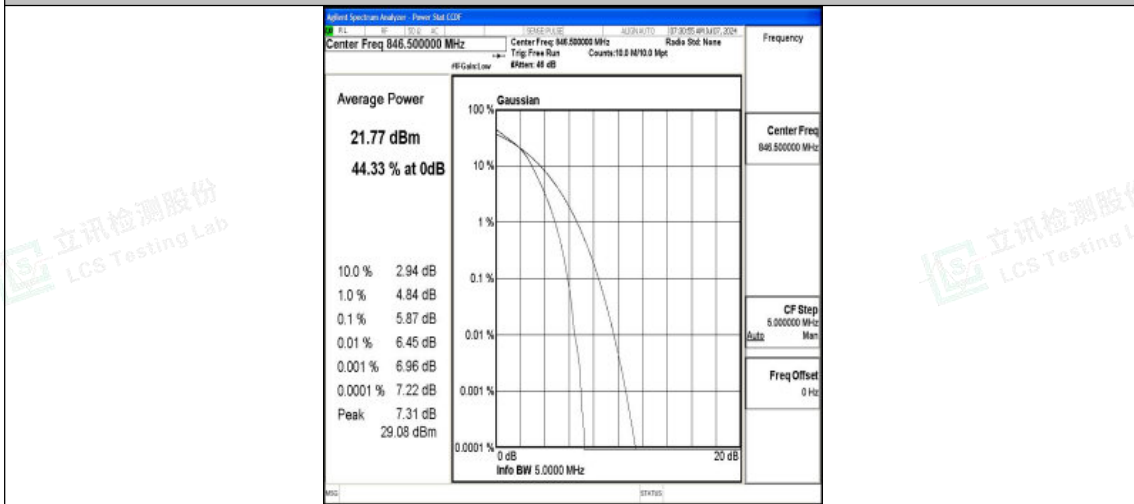

Band5-5MHz-16QAM-20625-25RB#0-PASS

Shenzhen LCS Compliance Testing Laboratory Ltd.
Add: 101, 201 Bldg A & 301 Bldg C, Juji Industrial Park Yabianxueziwei, Shajing Street,
Baoan District, Shenzhen, 518000, China
Tel: +(86) 0755-82591330 | E-mail: webmaster@lcs-cert.com | Web: www.lcs-cert.com
Scan code to check authenticity