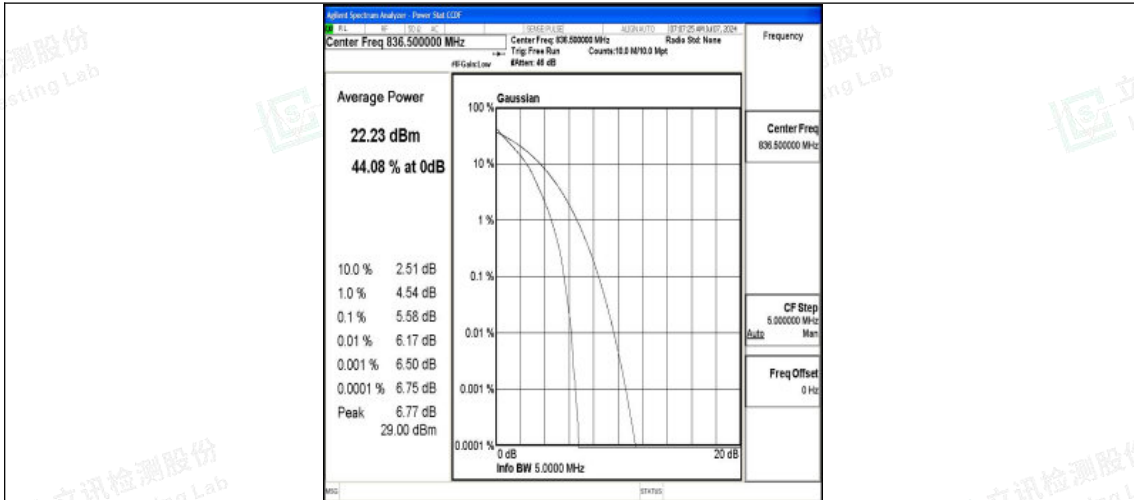

Band5-3MHz-16QAM-20415-15RB#0-PASS

Band5-3MHz-QPSK-20525-1RB#0-PASS

Band5-3MHz-16QAM-20525-1RB#0-PASS

Shenzhen LCS Compliance Testing Laboratory Ltd.
 Add: 101, 201 Bldg A & 301 Bldg C, Juji Industrial Park Yabianxueziwei, Shajing Street,
 Baoan District, Shenzhen, 518000, China
 Tel: +(86) 0755-82591330 | E-mail: webmaster@lcs-cert.com | Web: www.lcs-cert.com
 Scan code to check authenticity