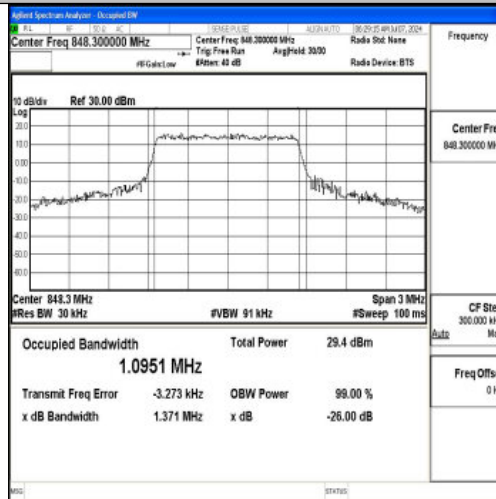

Band5-1.4MHz-QPSK-20643-6RB#0-PASS

Band5-1.4MHz-16QAM-20643-6RB#0-PASS

Shenzhen LCS Compliance Testing Laboratory Ltd.
Add: 101, 201 Bldg A & 301 Bldg C, Juji Industrial Park Yabianxueziwei, Shajing Street,
Baoan District, Shenzhen, 518000, China
Tel: +(86) 0755-82591330 | E-mail: webmaster@lcs-cert.com | Web: www.lcs-cert.com
Scan code to check authenticity