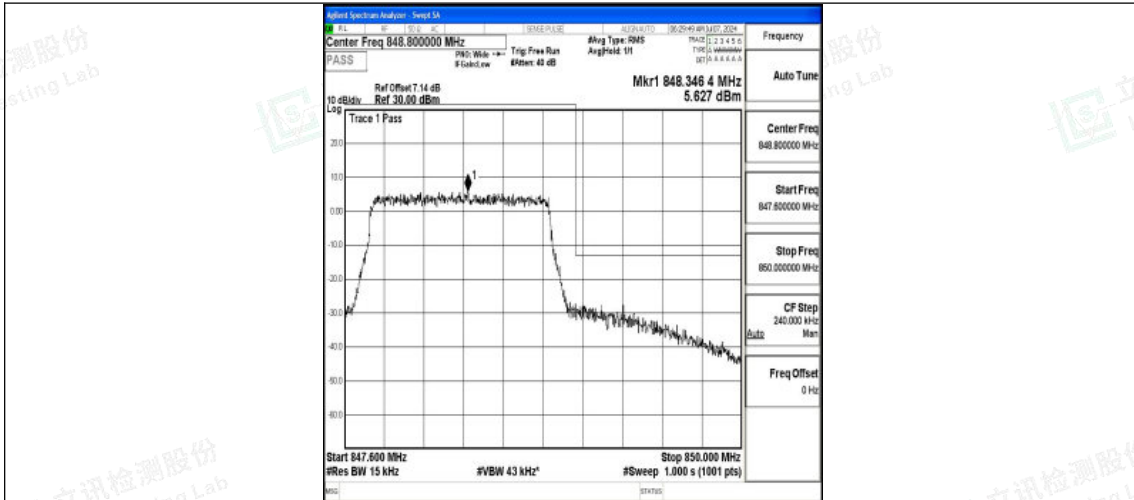

Test Graphs

Band5_1.4MHz_QPSK_20407_6RB#0

Band5_1.4MHz_16QAM_20407_6RB#0

Band5_1.4MHz_QPSK_20643_6RB#0

Shenzhen LCS Compliance Testing Laboratory Ltd.
Add: 101, 201 Bldg A & 301 Bldg C, Juji Industrial Park Yabianxueziwei, Shajing Street,
Baoan District, Shenzhen, 518000, China
Tel: +(86) 0755-82591330 | E-mail: webmaster@lcs-cert.com | Web: www.lcs-cert.com
Scan code to check authenticity