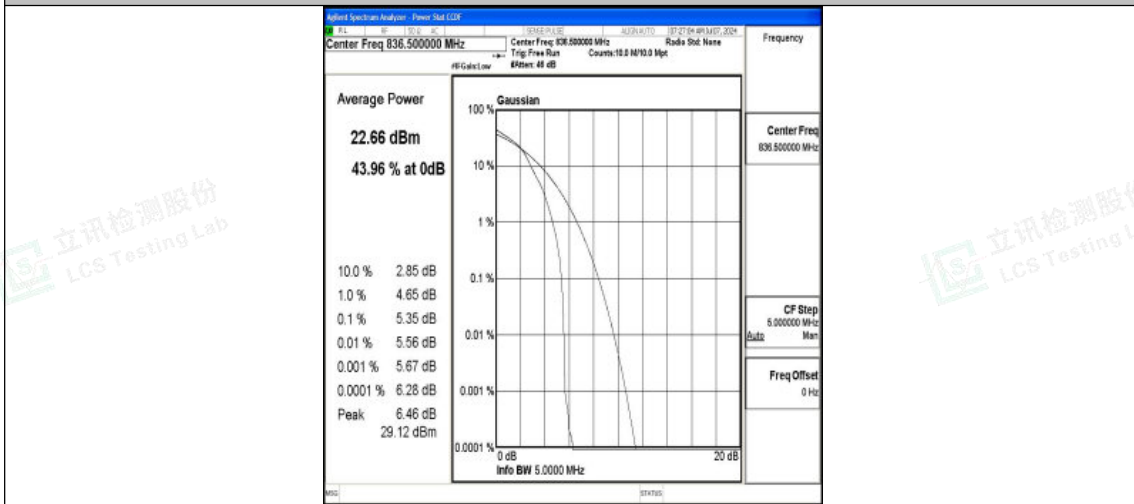

Band5-5MHz-16QAM-20525-1RB#0-PASS

Shenzhen LCS Compliance Testing Laboratory Ltd.
Add: 101, 201 Bldg A & 301 Bldg C, Juji Industrial Park Yabianxueziwei, Shajing Street,
Baoan District, Shenzhen, 518000, China
Tel: +(86) 0755-82591330 | E-mail: webmaster@lcs-cert.com | Web: www.lcs-cert.com
Scan code to check authenticity