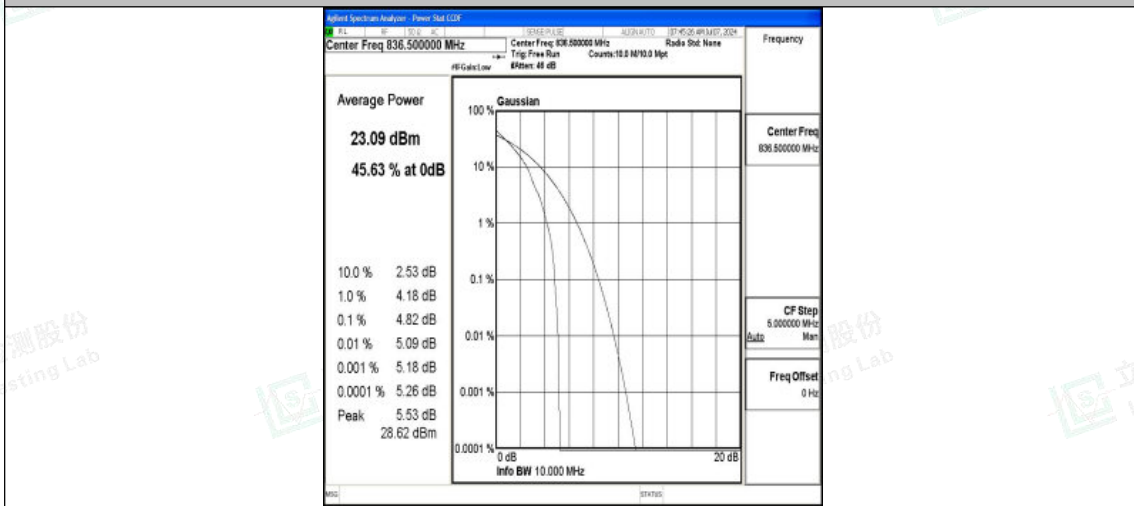

Band5-10MHz-QPSK-20525-1RB#0-PASS