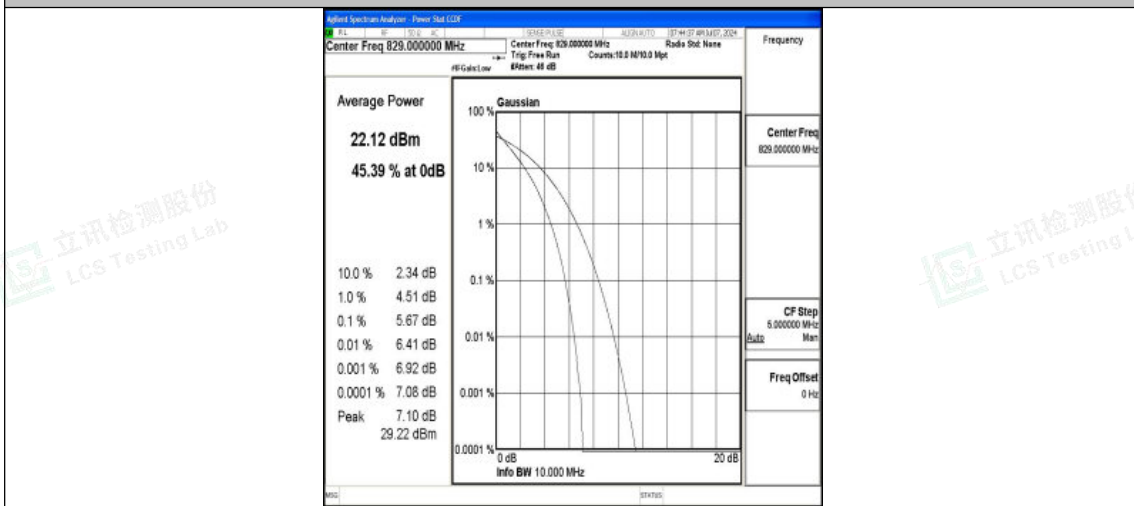

Band5-10MHz-QPSK-20450-50RB#0-PASS

Shenzhen LCS Compliance Testing Laboratory Ltd.
Add: 101, 201 Bldg A & 301 Bldg C, Juji Industrial Park Yabianxueziwei, Shajing Street,
Baoan District, Shenzhen, 518000, China
Tel: +(86) 0755-82591330 | E-mail: webmaster@lcs-cert.com | Web: www.lcs-cert.com
Scan code to check authenticity