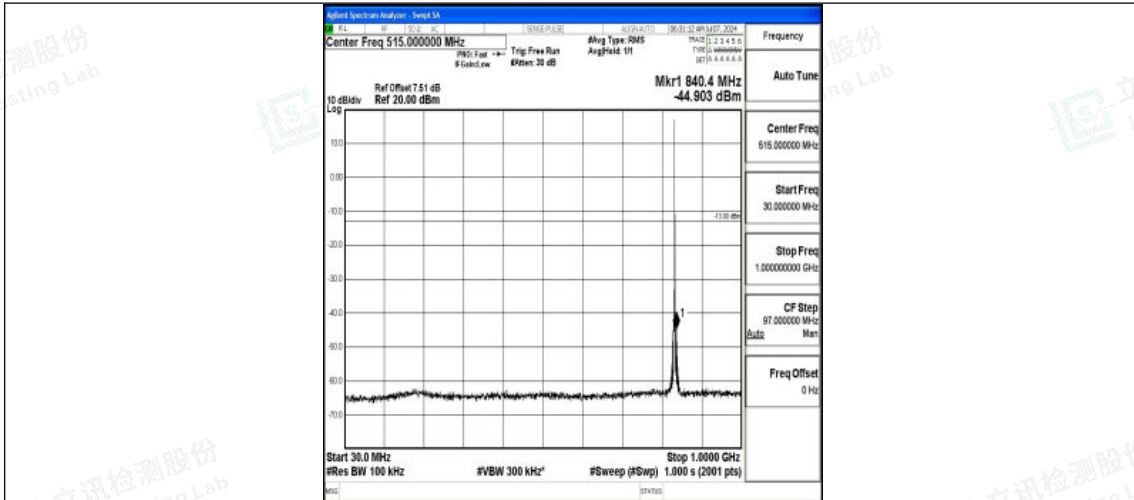

Band5_1.4MHz_16QAM_20407_1RB#0_3000~10000_3000~10000

Band5_1.4MHz_QPSK_20525_1RB#0_0.009~0.15_0.009~0.15

Band5_1.4MHz_QPSK_20525_1RB#0_0.15~30_0.15~30

Shenzhen LCS Compliance Testing Laboratory Ltd.
 Add: 101, 201 Bldg A & 301 Bldg C, Juji Industrial Park Yabianxueziwei, Shajing Street,
 Baoan District, Shenzhen, 518000, China
 Tel: +(86) 0755-82591330 | E-mail: webmaster@lcs-cert.com | Web: www.lcs-cert.com
 Scan code to check authenticity