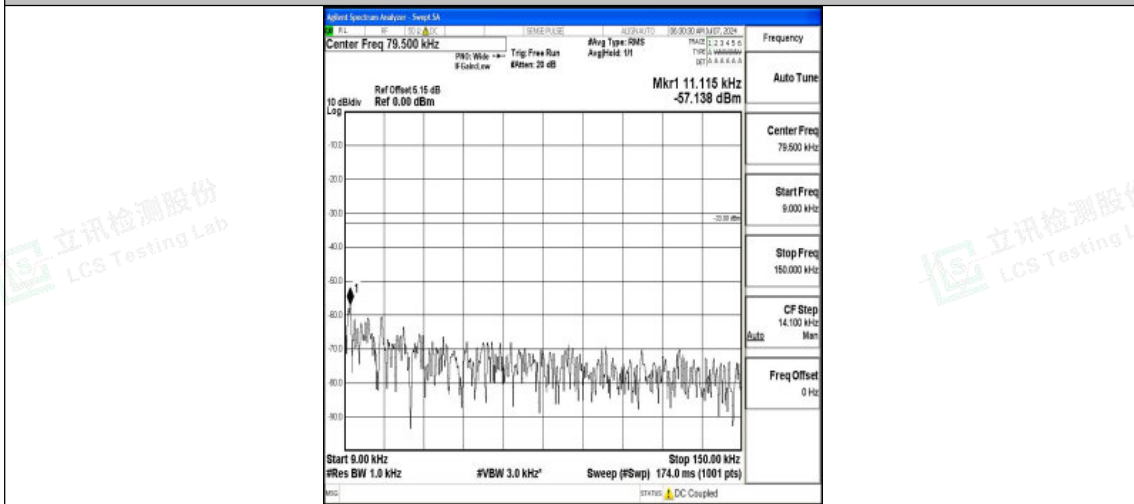

Band5_1.4MHz_16QAM_20407_1RB#0_0.009~0.15_0.009~0.15

Shenzhen LCS Compliance Testing Laboratory Ltd.
Add: 101, 201 Bldg A & 301 Bldg C, Juji Industrial Park Yabianxueziwei, Shajing Street,
Baoan District, Shenzhen, 518000, China
Tel: +(86) 0755-82591330 | E-mail: webmaster@lcs-cert.com | Web: www.lcs-cert.com
Scan code to check authenticity