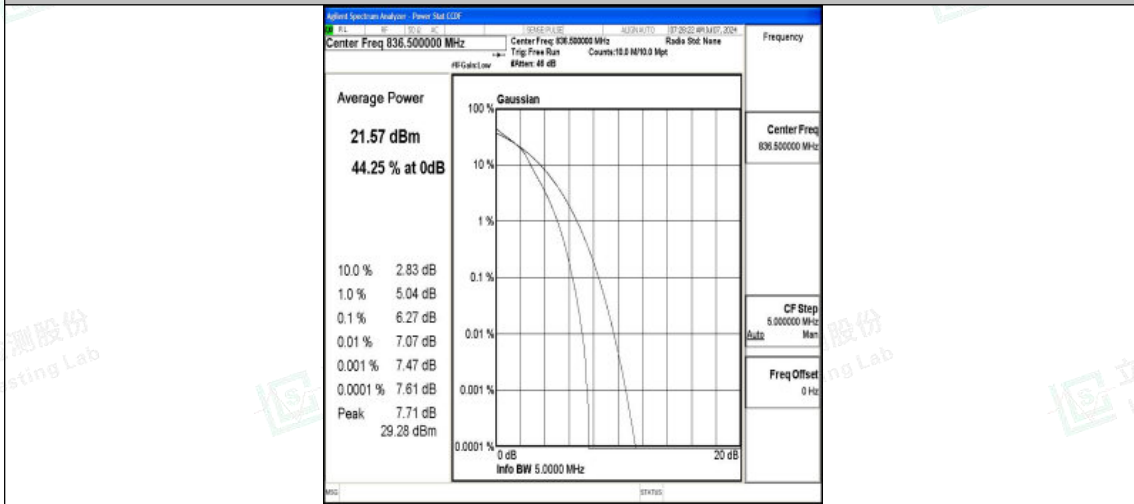

Band5-5MHz-16QAM-20525-25RB#0-PASS