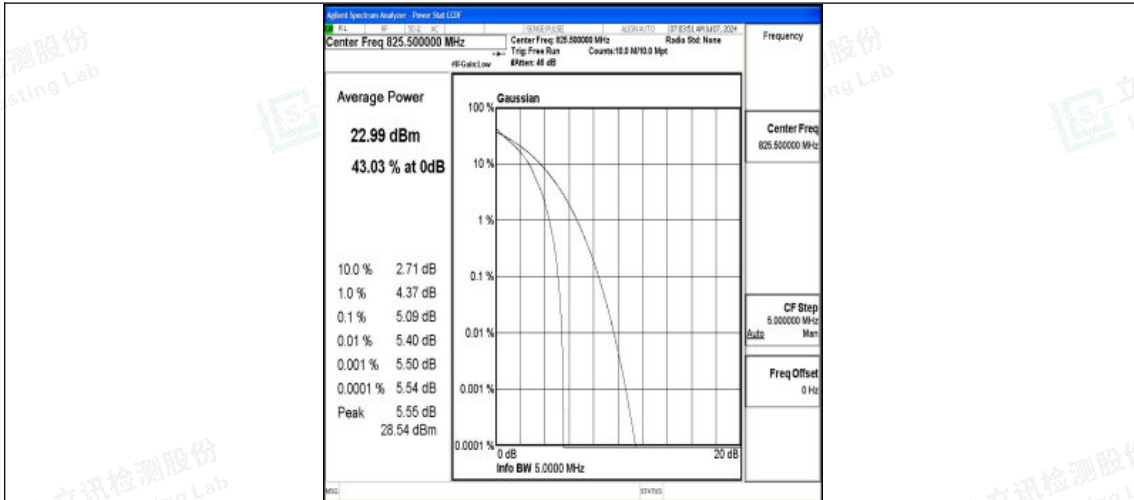

Band5-3MHz-QPSK-20415-1RB#0-PASS