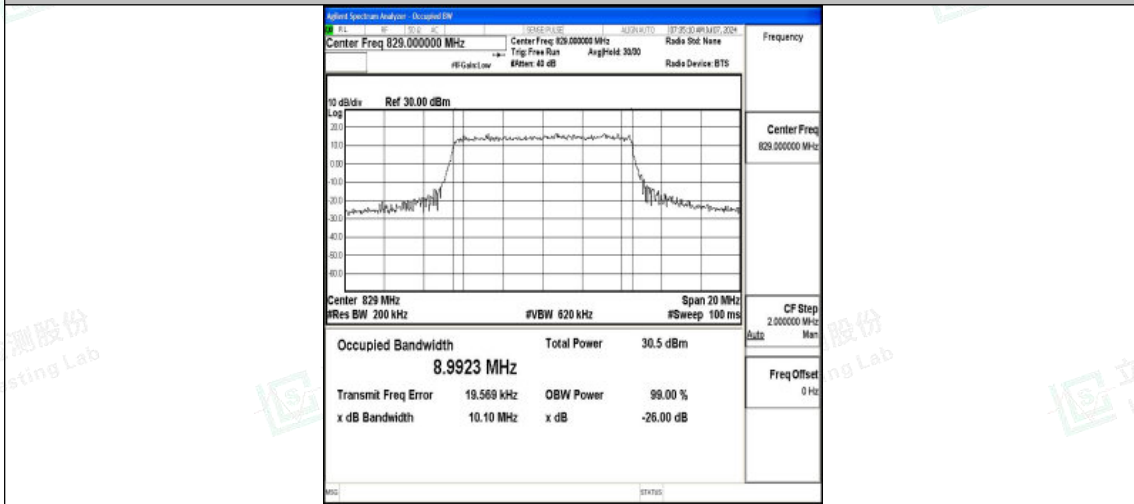

Band5-10MHz-16QAM-20450-50RB#0-PASS