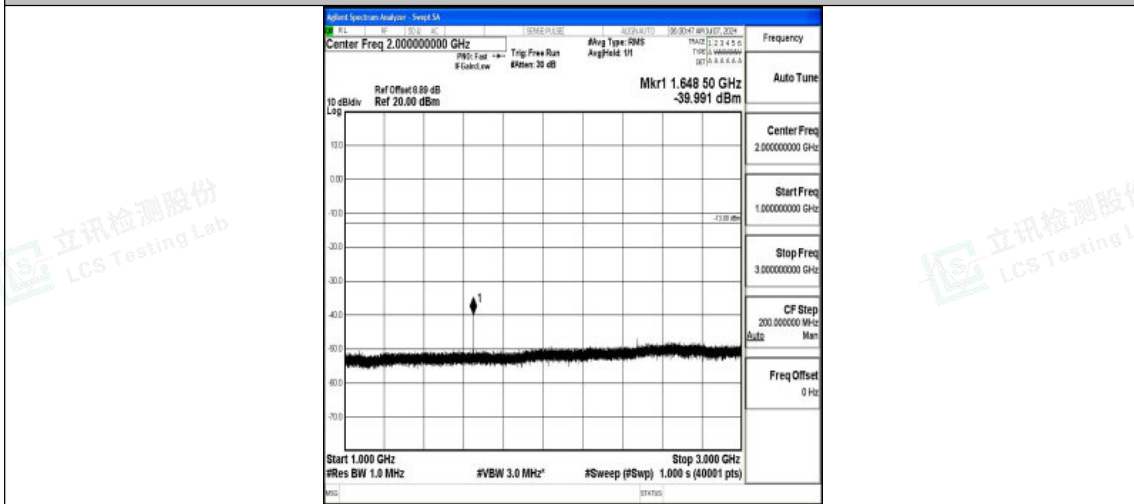

Band5_1.4MHz_16QAM_20407_1RB#0_1000~3000_1000~3000

Shenzhen LCS Compliance Testing Laboratory Ltd.
Add: 101, 201 Bldg A & 301 Bldg C, Juji Industrial Park Yabianxueziwei, Shajing Street,
Baoan District, Shenzhen, 518000, China
Tel: +(86) 0755-82591330 | E-mail: webmaster@lcs-cert.com | Web: www.lcs-cert.com
Scan code to check authenticity