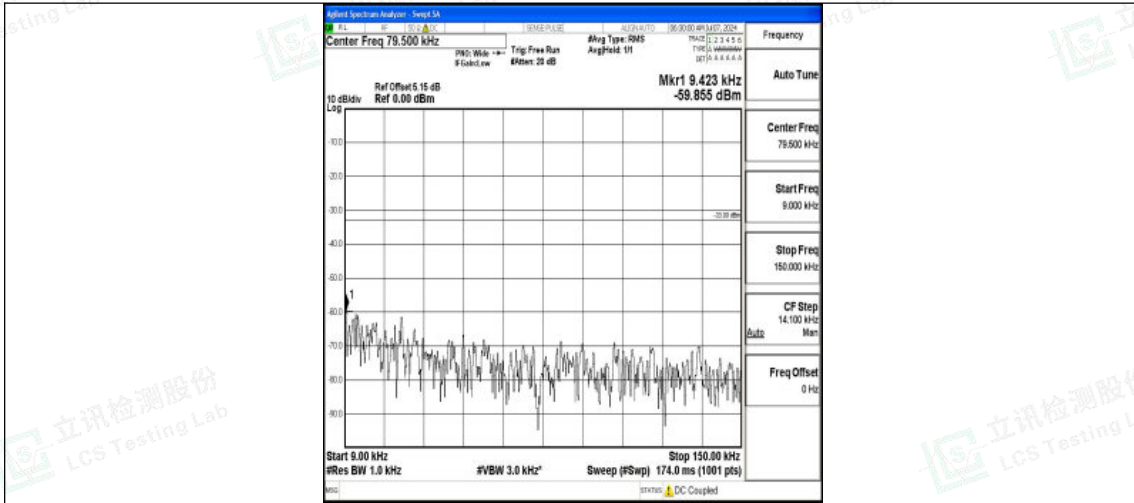

Test Graphs

Band5_1.4MHz_QPSK_20407_1RB#0_0.009~0.15_0.009~0.15