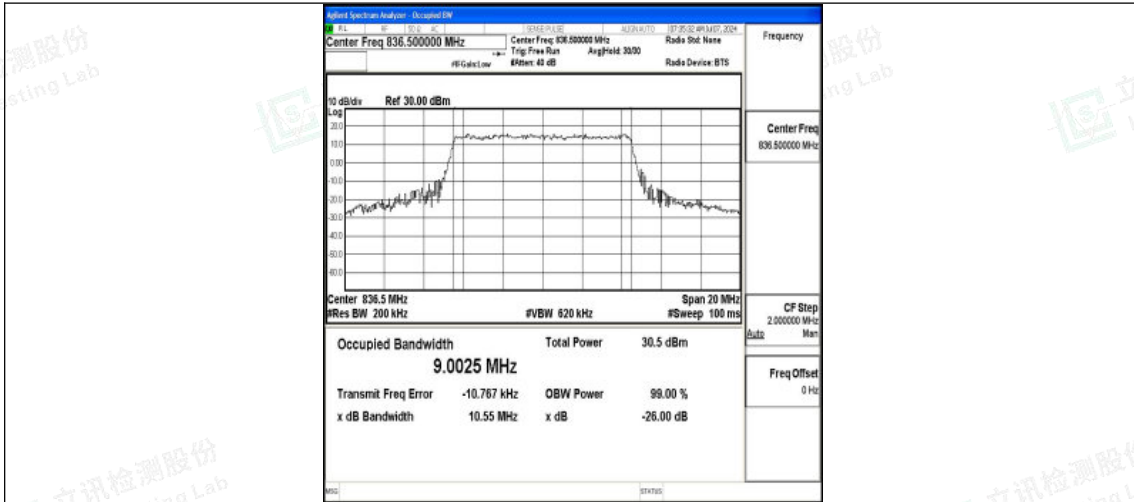

Band5-10MHz-QPSK-20450-50RB#0-PASS

Band5-10MHz-16QAM-20450-50RB#0-PASS

Band5-10MHz-QPSK-20525-50RB#0-PASS

Shenzhen LCS Compliance Testing Laboratory Ltd.
 Add: 101, 201 Bldg A & 301 Bldg C, Juji Industrial Park Yabianxueziwei, Shajing Street,
 Baoan District, Shenzhen, 518000, China
 Tel: +(86) 0755-82591330 | E-mail: webmaster@lcs-cert.com | Web: www.lcs-cert.com
 Scan code to check authenticity