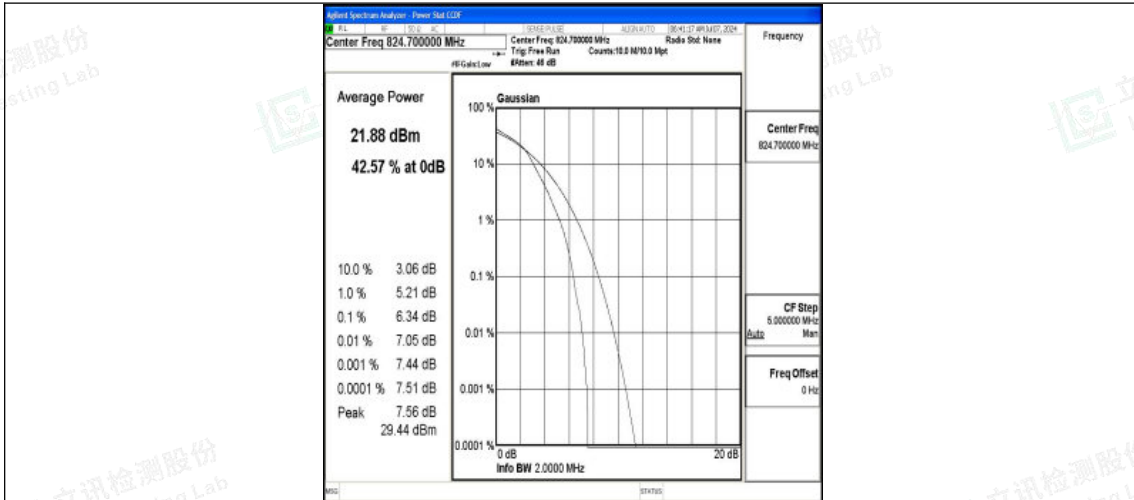

Test Graphs

Band5-1.4MHz-QPSK-20407-1RB#0-PASS

Band5-1.4MHz-16QAM-20407-1RB#0-PASS

Band5-1.4MHz-QPSK-20407-6RB#0-PASS

Shenzhen LCS Compliance Testing Laboratory Ltd.
 Add: 101, 201 Bldg A & 301 Bldg C, Juji Industrial Park Yabianxueziwei, Shajing Street,
 Baoan District, Shenzhen, 518000, China
 Tel: +(86) 0755-82591330 | E-mail: webmaster@lcs-cert.com | Web: www.lcs-cert.com
 Scan code to check authenticity