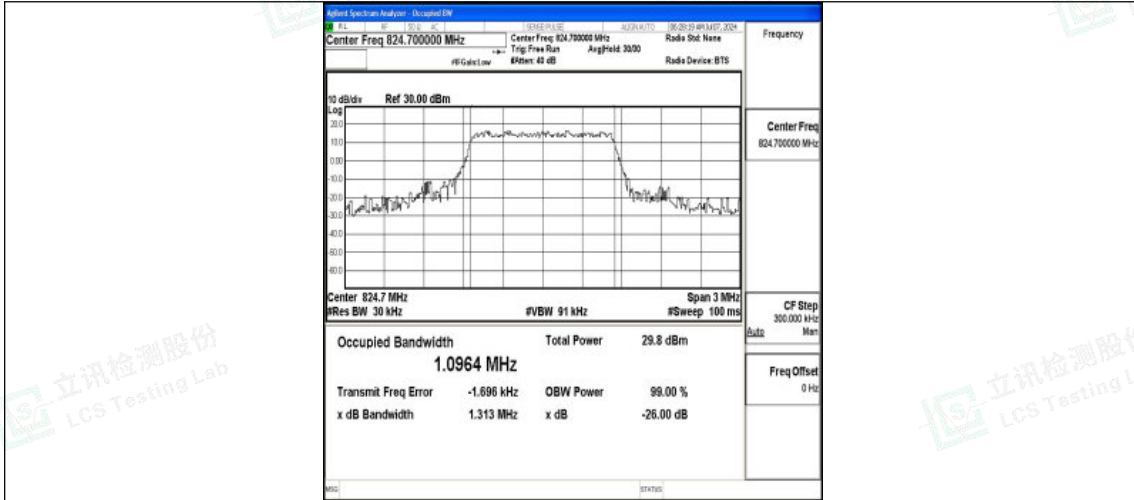

Test Graphs

Shenzhen LCS Compliance Testing Laboratory Ltd.
Add: 101, 201 Bldg A & 301 Bldg C, Juji Industrial Park Yabianxueziwei, Shajing Street,
Baoan District, Shenzhen, 518000, China
Tel: +(86) 0755-82591330 | E-mail: webmaster@lcs-cert.com | Web: www.lcs-cert.com
Scan code to check authenticity