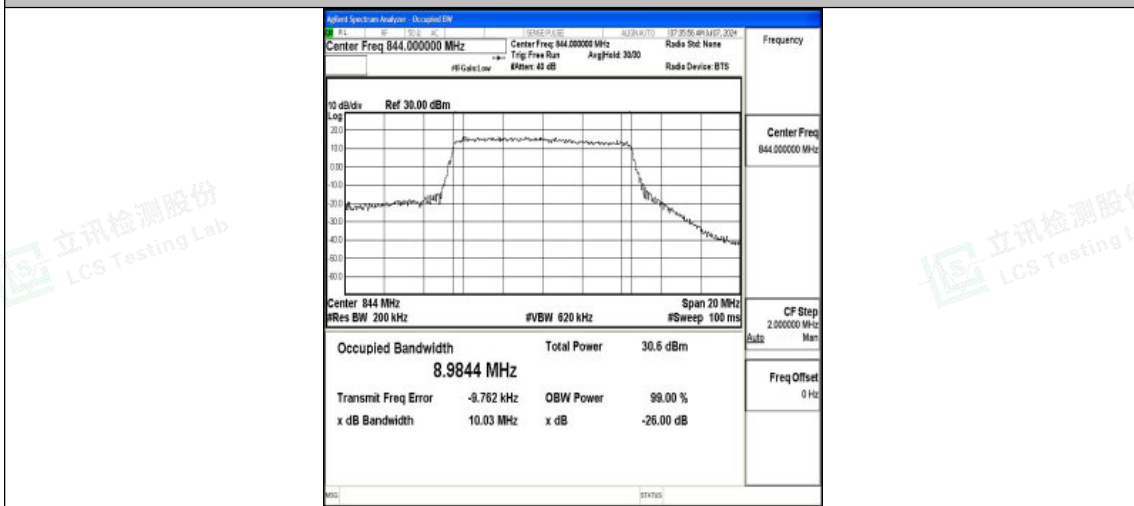

Band5-10MHz-16QAM-20600-50RB#0-PASS

Shenzhen LCS Compliance Testing Laboratory Ltd.
Add: 101, 201 Bldg A & 301 Bldg C, Juji Industrial Park Yabianxueziwei, Shajing Street,
Baoan District, Shenzhen, 518000, China
Tel: +(86) 0755-82591330 | E-mail: webmaster@lcs-cert.com | Web: www.lcs-cert.com
Scan code to check authenticity