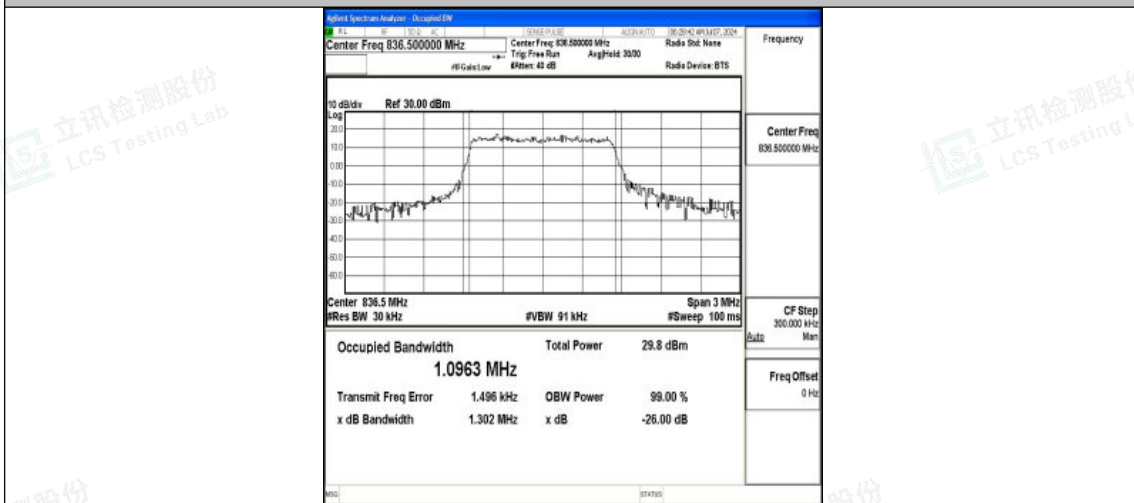

Test Graphs

Shenzhen LCS Compliance Testing Laboratory Ltd.
Add: 101, 201 Bldg A & 301 Bldg C, Juji Industrial Park Yabianxueziwei, Shajing Street,
Baoan District, Shenzhen, 518000, China
Tel: +(86) 0755-82591330 | E-mail: webmaster@lcs-cert.com | Web: www.lcs-cert.com
Scan code to check authenticity