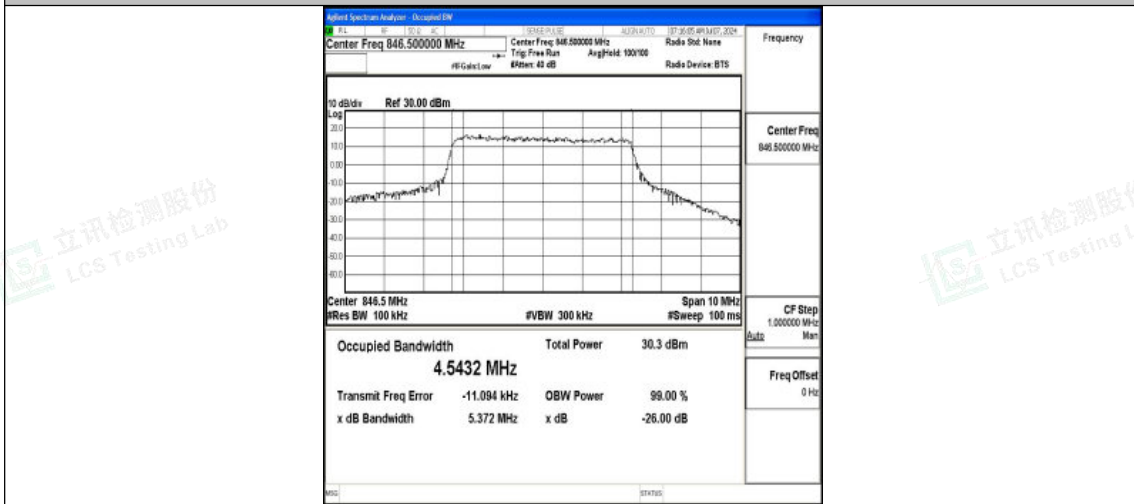

Band5-5MHz-16QAM-20625-25RB#0-PASS

Shenzhen LCS Compliance Testing Laboratory Ltd.
Add: 101, 201 Bldg A & 301 Bldg C, Juji Industrial Park Yabianxueziwei, Shajing Street,
Baoan District, Shenzhen, 518000, China
Tel: +(86) 0755-82591330 | E-mail: webmaster@lcs-cert.com | Web: www.lcs-cert.com
Scan code to check authenticity