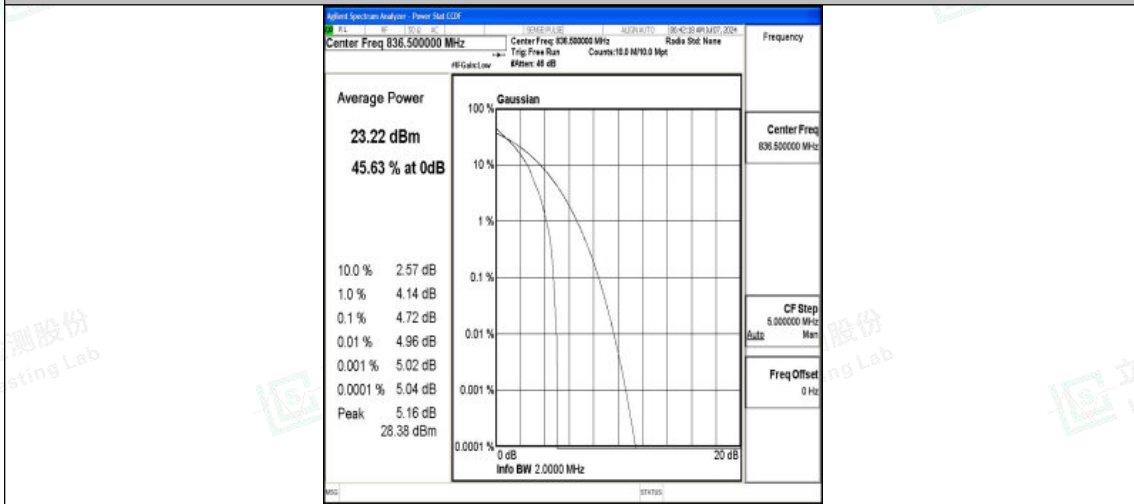

Band5-1.4MHz-QPSK-20525-1RB#0-PASS