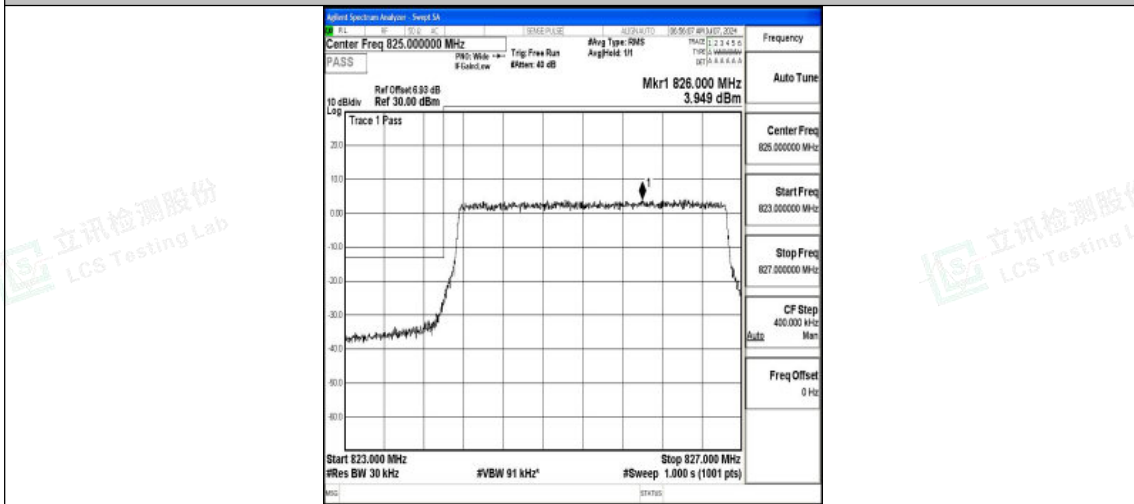

Band5_3MHz_16QAM_20415_15RB#0

Shenzhen LCS Compliance Testing Laboratory Ltd.
Add: 101, 201 Bldg A & 301 Bldg C, Juji Industrial Park Yabianxueziwei, Shajing Street,
Baoan District, Shenzhen, 518000, China
Tel: +(86) 0755-82591330 | E-mail: webmaster@lcs-cert.com | Web: www.lcs-cert.com
Scan code to check authenticity