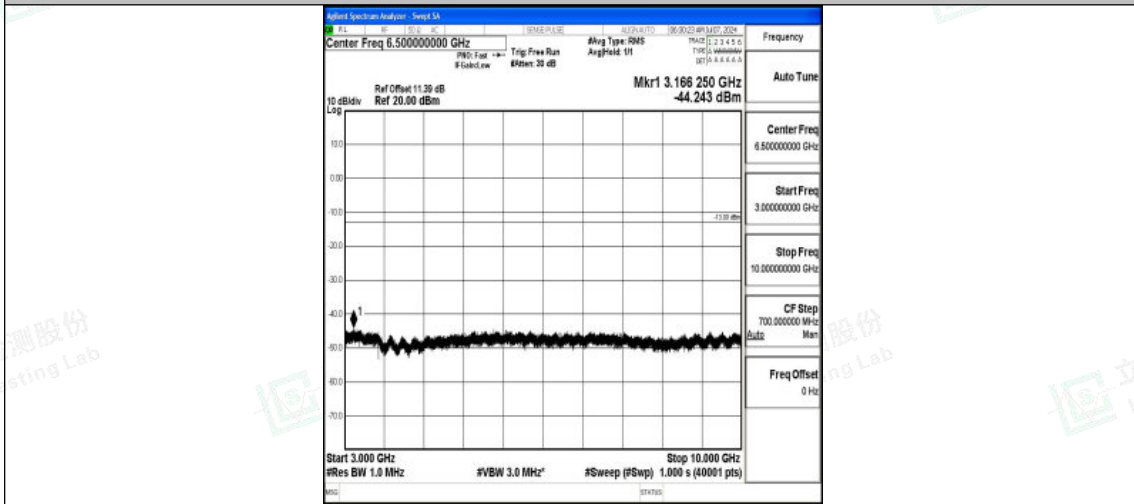

Band5_1.4MHz_QPSK_20407_1RB#0_3000~10000_3000~10000