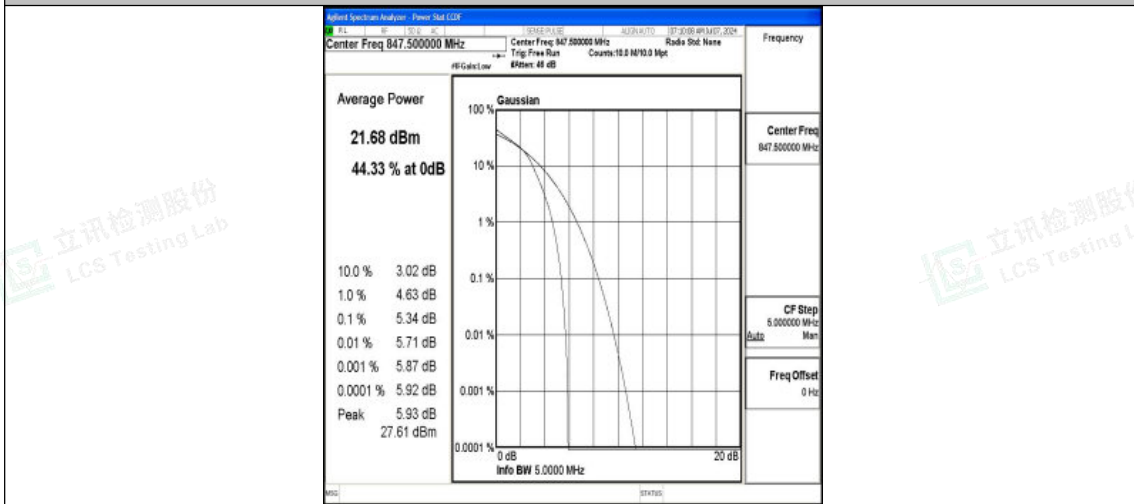

Band5-3MHz-16QAM-20635-15RB#0-PASS

Shenzhen LCS Compliance Testing Laboratory Ltd.
Add: 101, 201 Bldg A & 301 Bldg C, Juji Industrial Park Yabianxueziwei, Shajing Street,
Baoan District, Shenzhen, 518000, China
Tel: +(86) 0755-82591330 | E-mail: webmaster@lcs-cert.com | Web: www.lcs-cert.com
Scan code to check authenticity