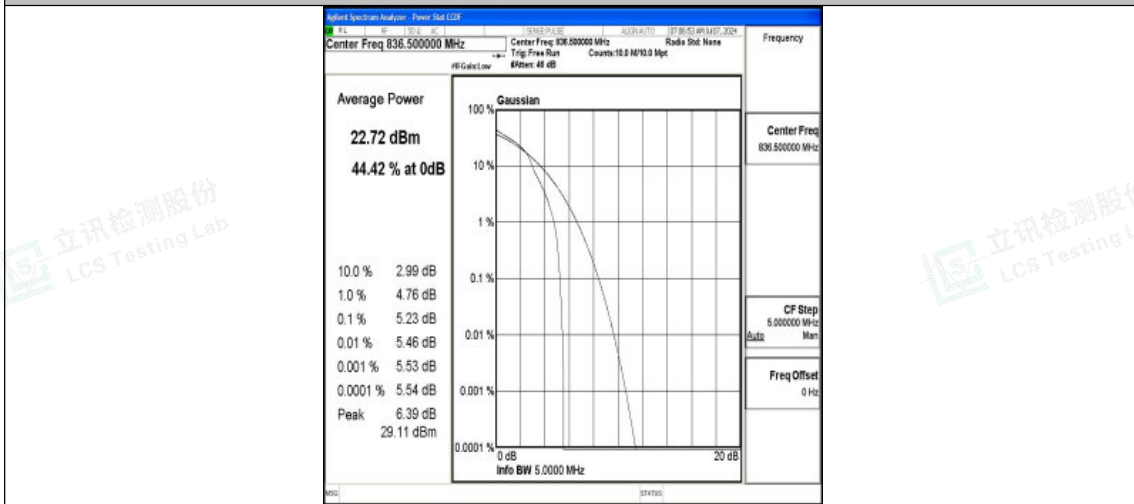

Band5-3MHz-16QAM-20525-1RB#0-PASS

Shenzhen LCS Compliance Testing Laboratory Ltd.
Add: 101, 201 Bldg A & 301 Bldg C, Juji Industrial Park Yabianxueziwei, Shajing Street,
Baoan District, Shenzhen, 518000, China
Tel: +(86) 0755-82591330 | E-mail: webmaster@lcs-cert.com | Web: www.lcs-cert.com
Scan code to check authenticity