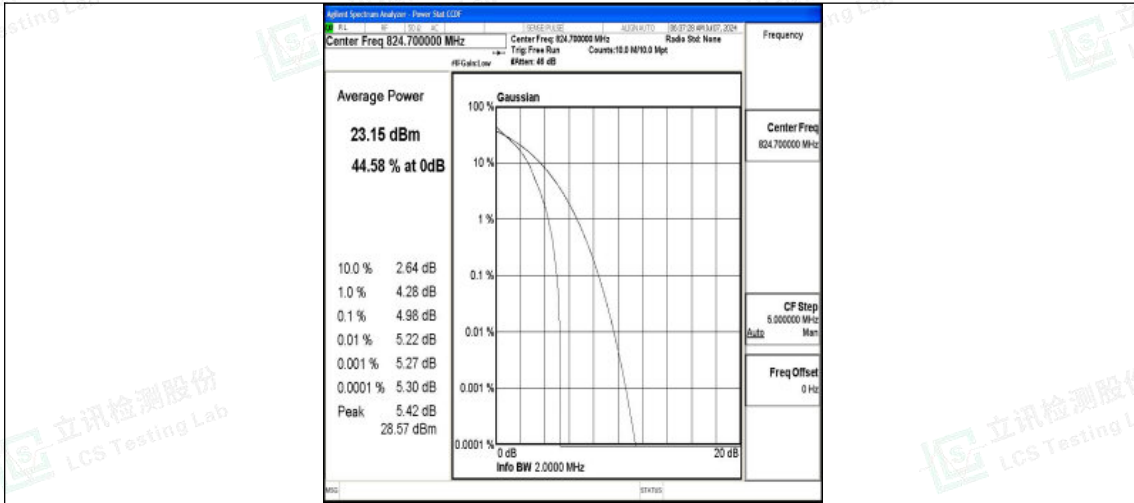

Test Graphs

Band5-1.4MHz-QPSK-20407-1RB#0-PASS