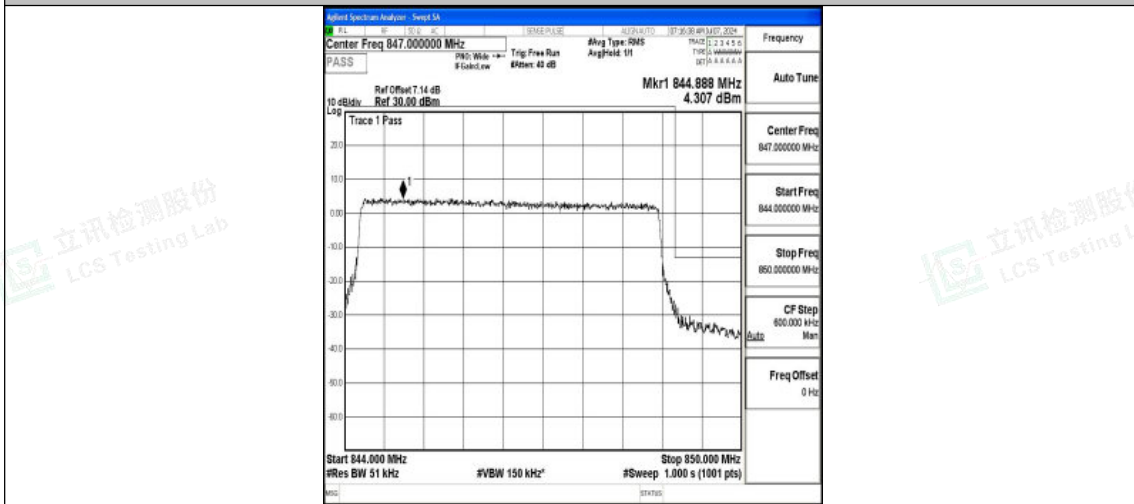

Band5_5MHz_16QAM_20625_25RB#0

Shenzhen LCS Compliance Testing Laboratory Ltd.
Add: 101, 201 Bldg A & 301 Bldg C, Juji Industrial Park Yabianxueziwei, Shajing Street,
Baoan District, Shenzhen, 518000, China
Tel: +(86) 0755-82591330 | E-mail: webmaster@lcs-cert.com | Web: www.lcs-cert.com
Scan code to check authenticity