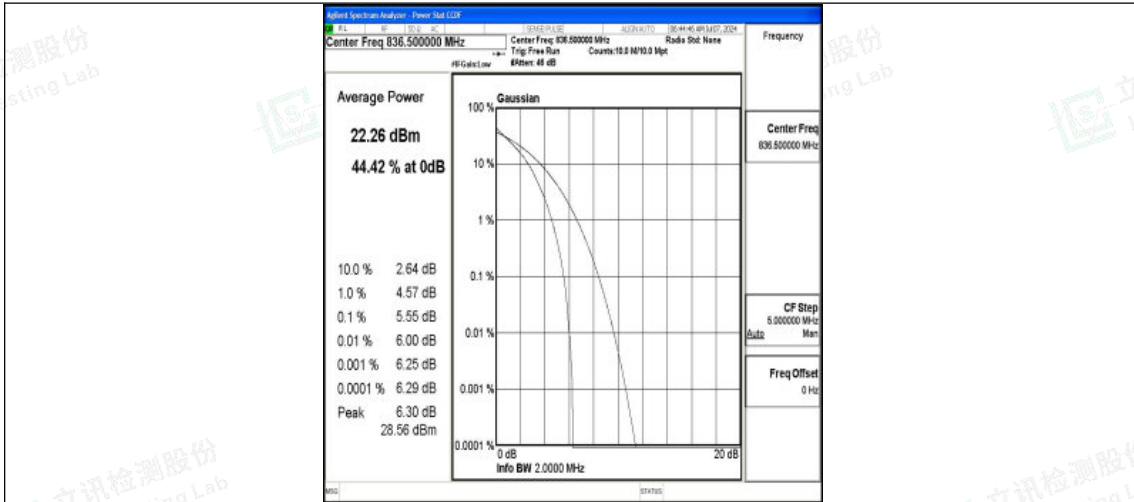

Band5-1.4MHz-16QAM-20407-6RB#0-PASS

Band5-1.4MHz-QPSK-20525-1RB#0-PASS

Band5-1.4MHz-16QAM-20525-1RB#0-PASS

Shenzhen LCS Compliance Testing Laboratory Ltd.
Add: 101, 201 Bldg A & 301 Bldg C, Juji Industrial Park Yabianxueziwei, Shajing Street,
Baoan District, Shenzhen, 518000, China
Tel: +(86) 0755-82591330 | E-mail: webmaster@lcs-cert.com | Web: www.lcs-cert.com
Scan code to check authenticity