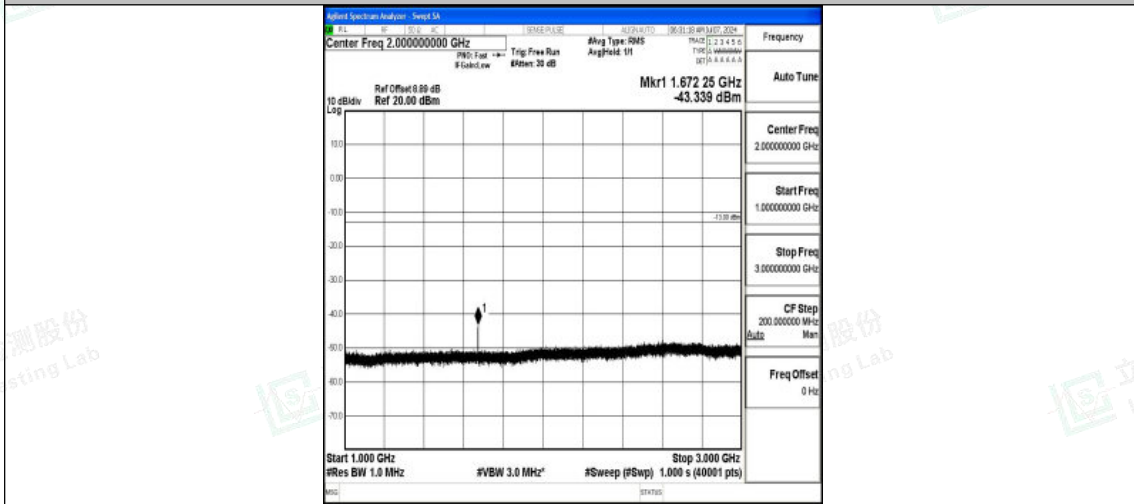

Band5_1.4MHz_QPSK_20525_1RB#0_1000~3000_1000~3000