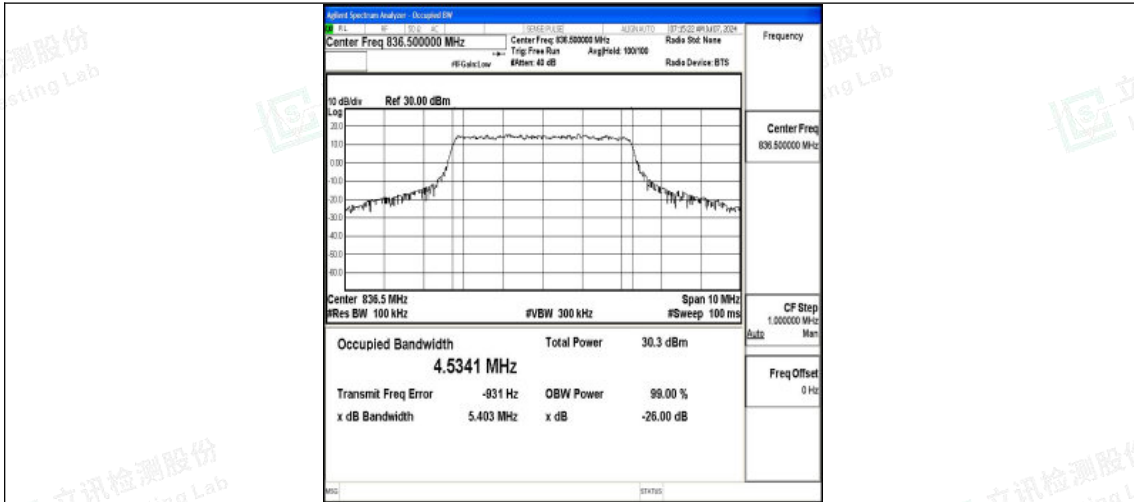

Band5-5MHz-QPSK-20425-25RB#0-PASS

Band5-5MHz-16QAM-20425-25RB#0-PASS

Band5-5MHz-QPSK-20525-25RB#0-PASS

Shenzhen LCS Compliance Testing Laboratory Ltd.
 Add: 101, 201 Bldg A & 301 Bldg C, Juji Industrial Park Yabianxueziwei, Shajing Street,
 Baoan District, Shenzhen, 518000, China
 Tel: +(86) 0755-82591330 | E-mail: webmaster@lcs-cert.com | Web: www.lcs-cert.com
 Scan code to check authenticity