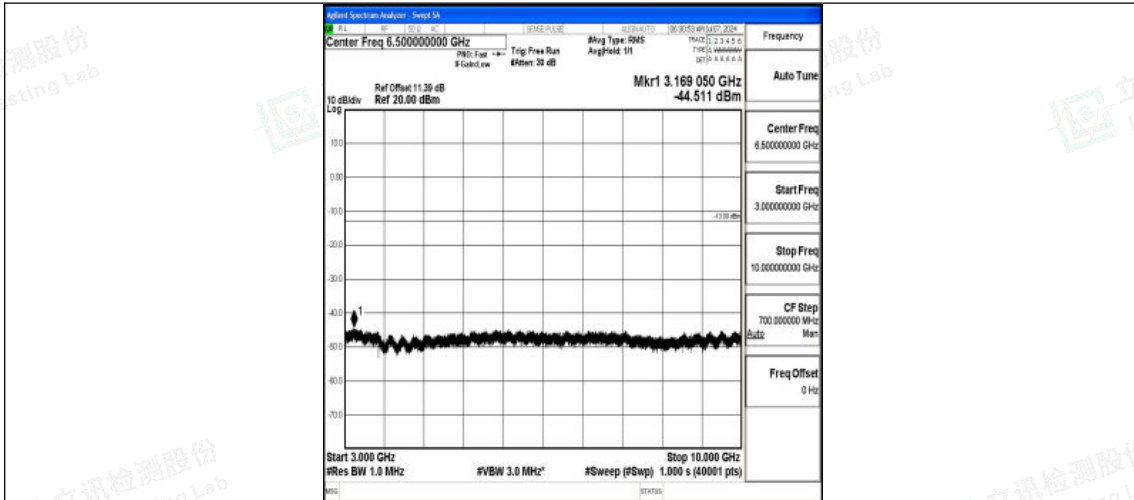

Band5_1.4MHz_16QAM_20407_1RB#0_0.15~30_0.15~30

Band5_1.4MHz_16QAM_20407_1RB#0_30~1000_30~1000

Band5_1.4MHz_16QAM_20407_1RB#0_1000~3000_1000~3000

Shenzhen LCS Compliance Testing Laboratory Ltd.
 Add: 101, 201 Bldg A & 301 Bldg C, Juji Industrial Park Yabianxueziwei, Shajing Street,
 Baoan District, Shenzhen, 518000, China
 Tel: +(86) 0755-82591330 | E-mail: webmaster@lcs-cert.com | Web: www.lcs-cert.com
 Scan code to check authenticity