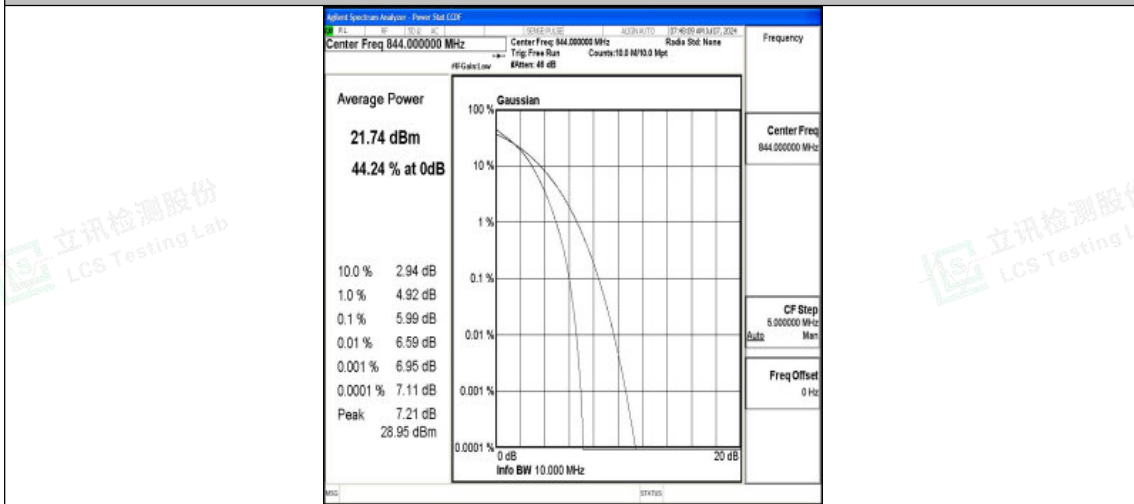

Band5-10MHz-16QAM-20600-50RB#0-PASS