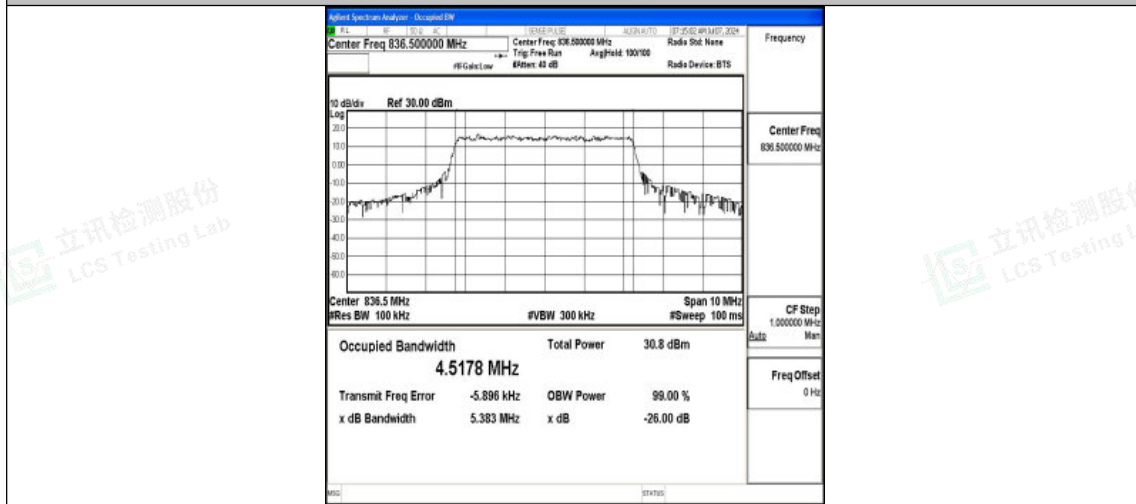

Band5-5MHz-QPSK-20525-25RB#0-PASS

Shenzhen LCS Compliance Testing Laboratory Ltd.
Add: 101, 201 Bldg A & 301 Bldg C, Juji Industrial Park Yabianxueziwei, Shajing Street,
Baoan District, Shenzhen, 518000, China
Tel: +(86) 0755-82591330 | E-mail: webmaster@lcs-cert.com | Web: www.lcs-cert.com
Scan code to check authenticity