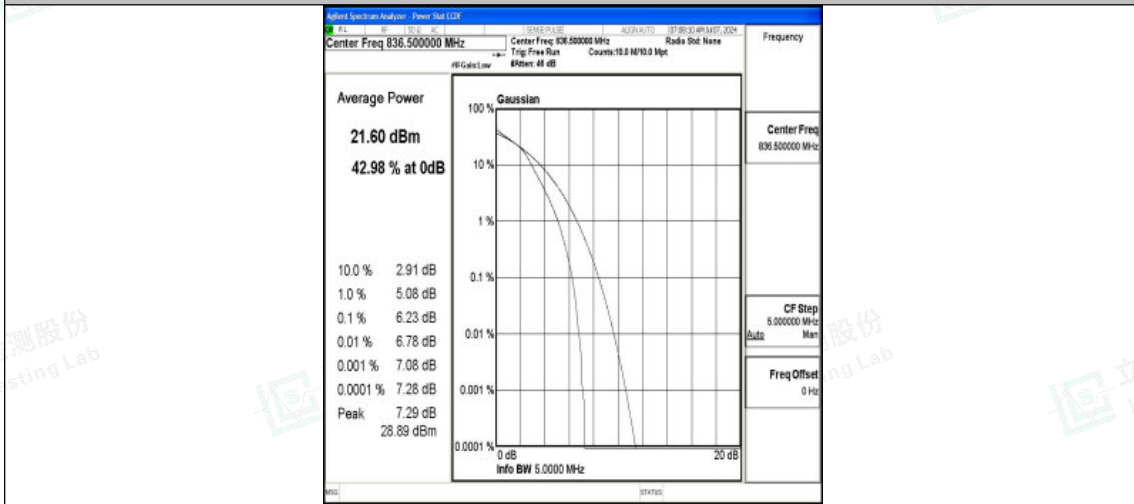

Band5-3MHz-16QAM-20525-15RB#0-PASS