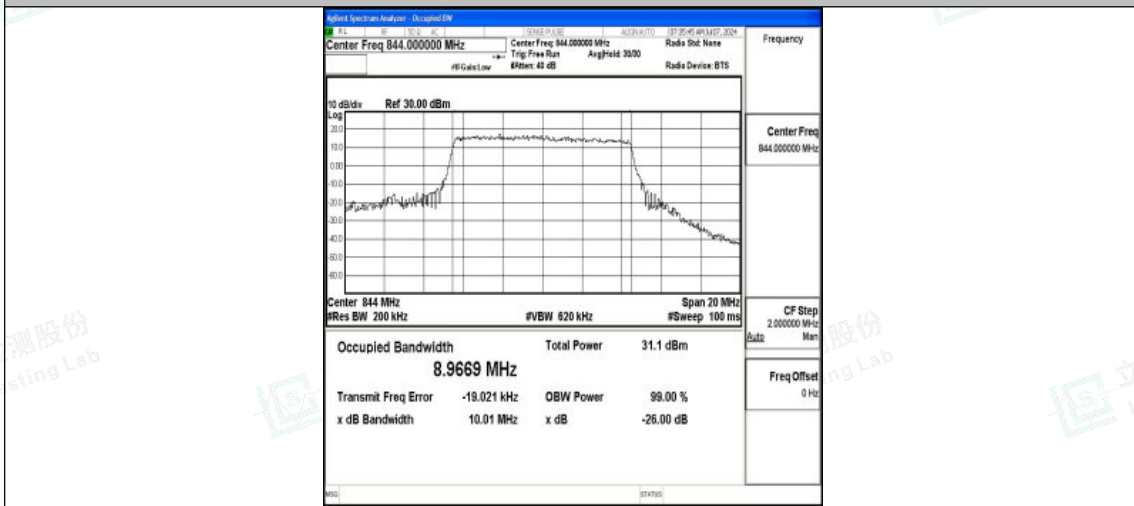

Band5-10MHz-QPSK-20600-50RB#0-PASS