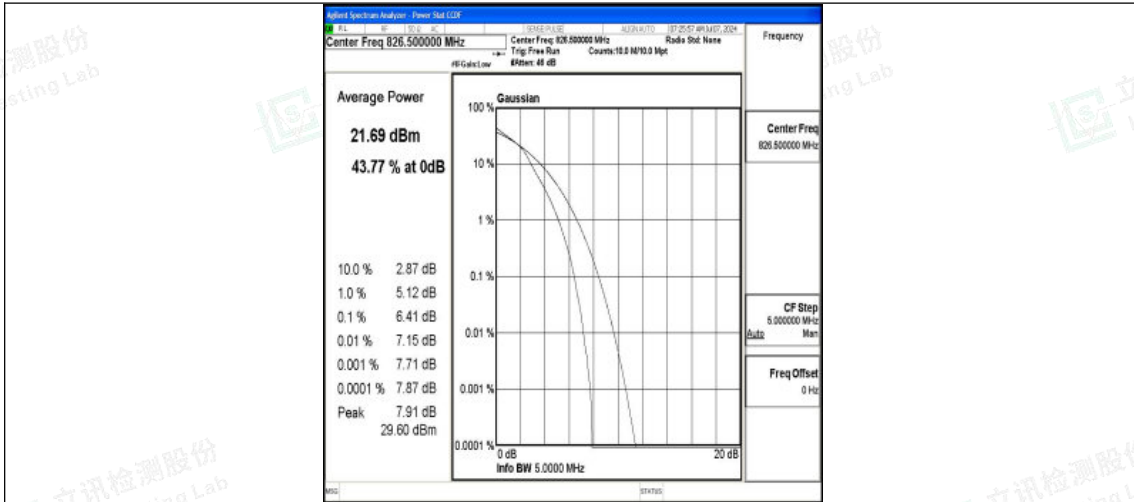

Band5-5MHz-QPSK-20425-1RB#0-PASS

Band5-5MHz-16QAM-20425-1RB#0-PASS

Band5-5MHz-QPSK-20425-25RB#0-PASS

Shenzhen LCS Compliance Testing Laboratory Ltd.
 Add: 101, 201 Bldg A & 301 Bldg C, Juji Industrial Park Yabianxueziwei, Shajing Street,
 Baoan District, Shenzhen, 518000, China
 Tel: +(86) 0755-82591330 | E-mail: webmaster@lcs-cert.com | Web: www.lcs-cert.com
 Scan code to check authenticity