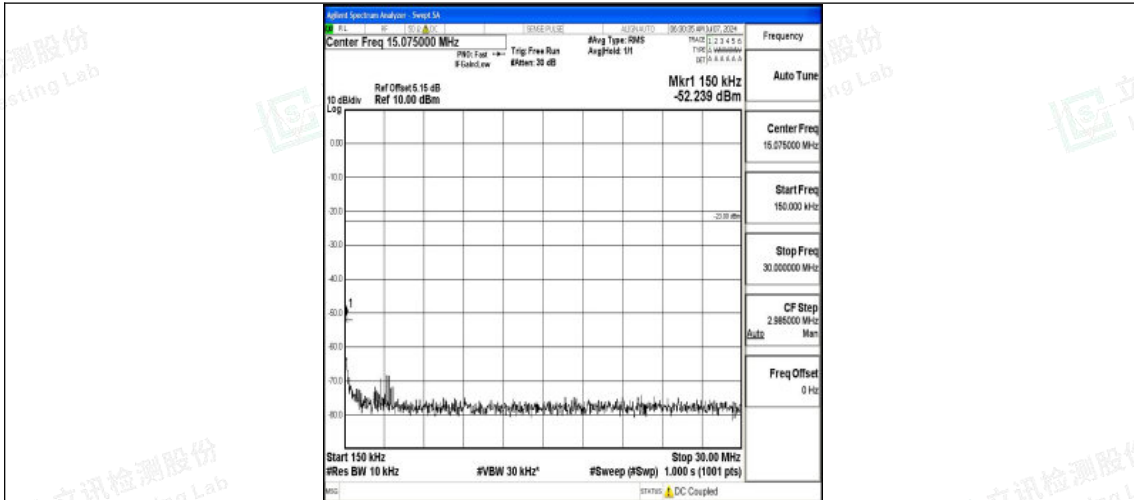

Band5_1.4MHz_QPSK_20407_1RB#0_1000~3000_1000~3000

Band5_1.4MHz_QPSK_20407_1RB#0_3000~10000_3000~10000

Band5_1.4MHz_16QAM_20407_1RB#0_0.009~0.15_0.009~0.15

Shenzhen LCS Compliance Testing Laboratory Ltd.
 Add: 101, 201 Bldg A & 301 Bldg C, Juji Industrial Park Yabianxueziwei, Shajing Street,
 Baoan District, Shenzhen, 518000, China
 Tel: +(86) 0755-82591330 | E-mail: webmaster@lcs-cert.com | Web: www.lcs-cert.com
 Scan code to check authenticity