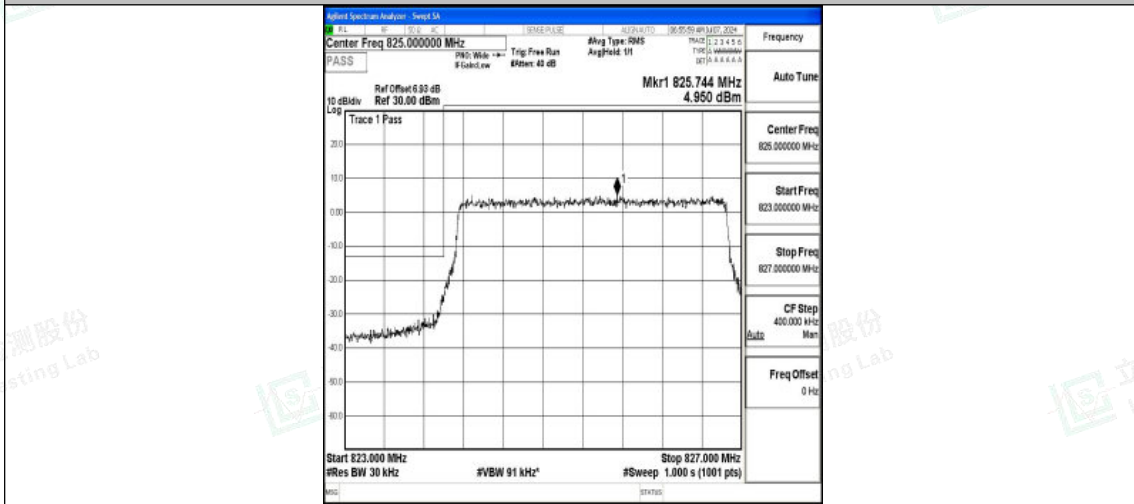

Band5_3MHz_QPSK_20415_15RB#0