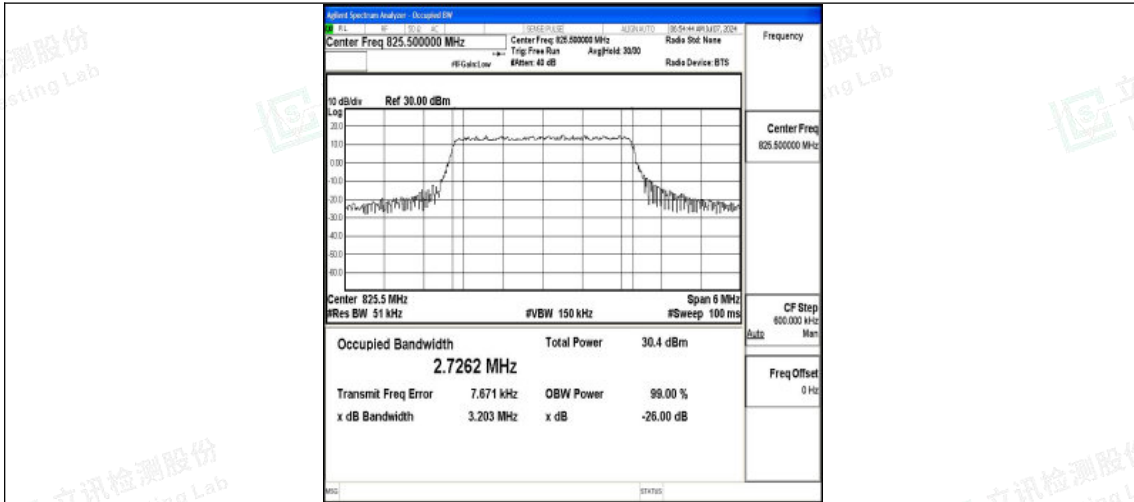

Band5-1.4MHz-QPSK-20525-6RB#0-PASS

Band5-1.4MHz-16QAM-20525-6RB#0-PASS

Band5-1.4MHz-QPSK-20643-6RB#0-PASS

Band5-1.4MHz-16QAM-20643-6RB#0-PASS

Shenzhen LCS Compliance Testing Laboratory Ltd.
 Add: 101, 201 Bldg A & 301 Bldg C, Juji Industrial Park Yabianxueziwei, Shajing Street,
 Baoan District, Shenzhen, 518000, China
 Tel: +(86) 0755-82591330 | E-mail: webmaster@lcs-cert.com | Web: www.lcs-cert.com
 Scan code to check authenticity