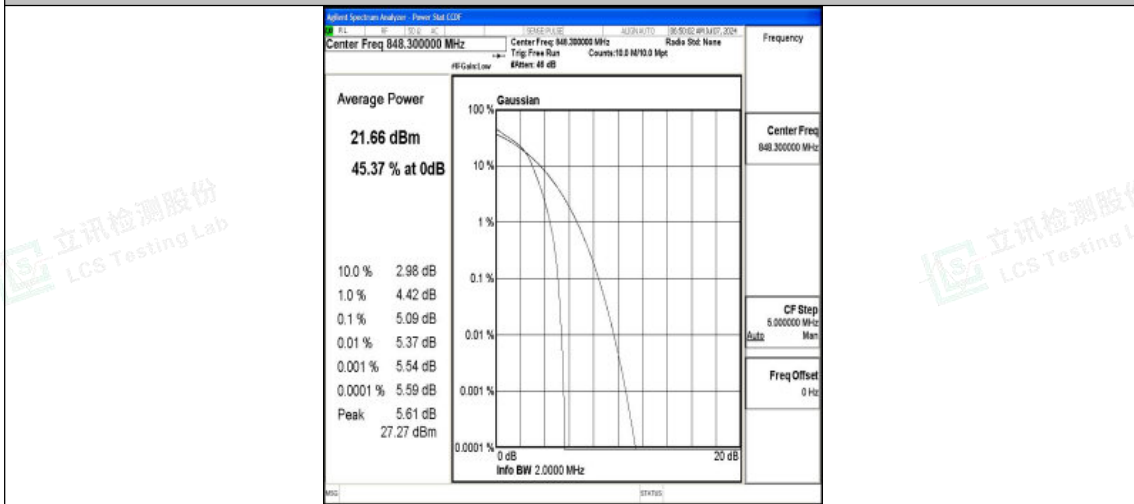

Band5-1.4MHz-QPSK-20525-6RB#0-PASS

Band5-1.4MHz-16QAM-20525-6RB#0-PASS

Band5-1.4MHz-QPSK-20643-1RB#0-PASS

Band5-1.4MHz-16QAM-20643-1RB#0-PASS

Band5-1.4MHz-QPSK-20643-6RB#0-PASS

Band5-1.4MHz-16QAM-20643-6RB#0-PASS