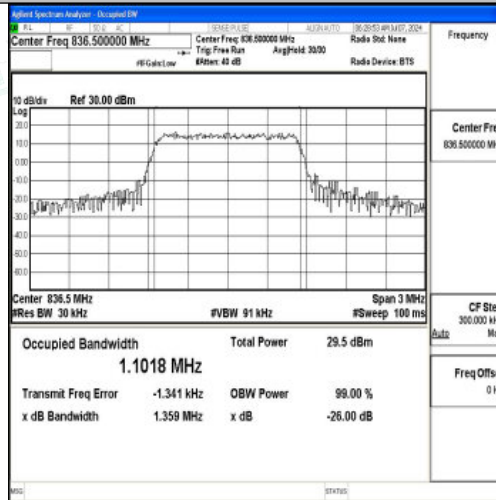

Band5-1.4MHz-QPSK-20525-6RB#0-PASS