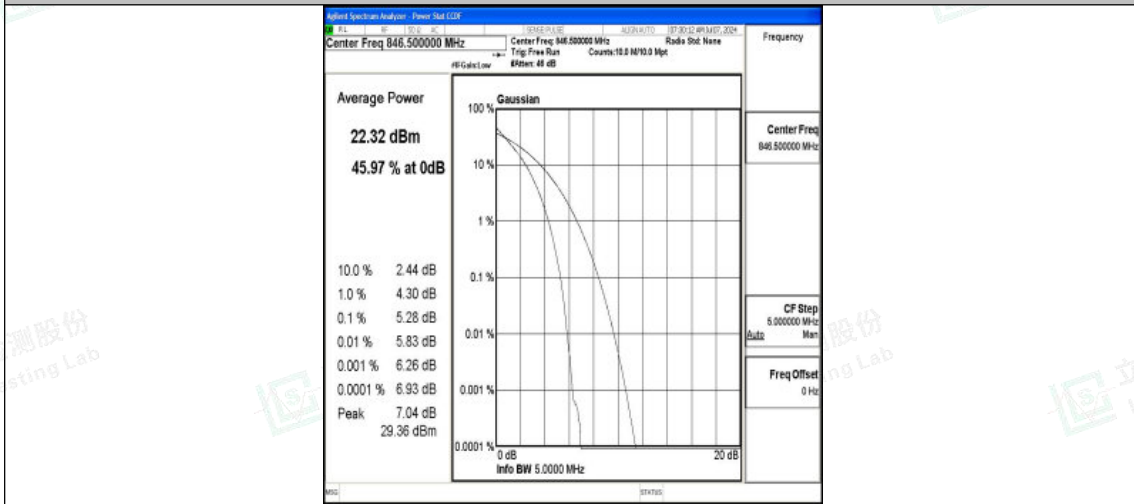

Band5-5MHz-QPSK-20625-25RB#0-PASS