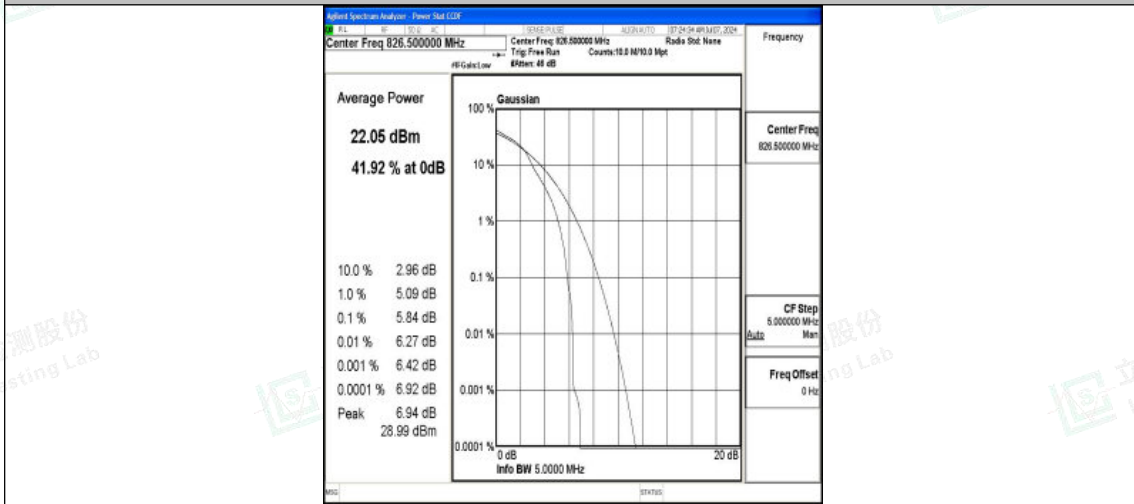

Band5-5MHz-16QAM-20425-1RB#0-PASS