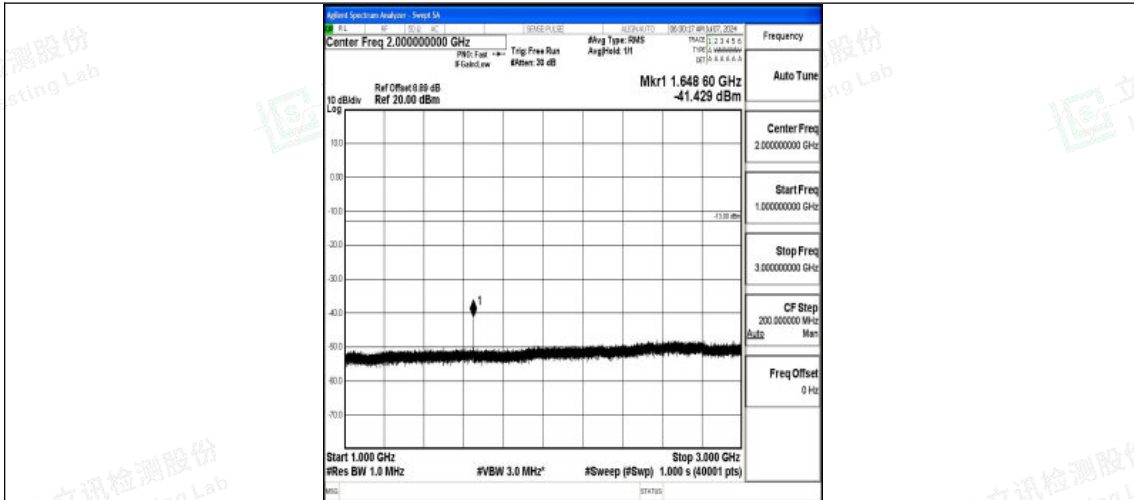

Test Graphs

Band5_1.4MHz_QPSK_20407_1RB#0_0.009~0.15_0.009~0.15

Band5_1.4MHz_QPSK_20407_1RB#0_0.15~30_0.15~30

Band5_1.4MHz_QPSK_20407_1RB#0_30~1000_30~1000

Shenzhen LCS Compliance Testing Laboratory Ltd.
Add: 101, 201 Bldg A & 301 Bldg C, Juji Industrial Park Yabianxueziwei, Shajing Street,
Baoan District, Shenzhen, 518000, China
Tel: +(86) 0755-82591330 | E-mail: webmaster@lcs-cert.com | Web: www.lcs-cert.com
Scan code to check authenticity