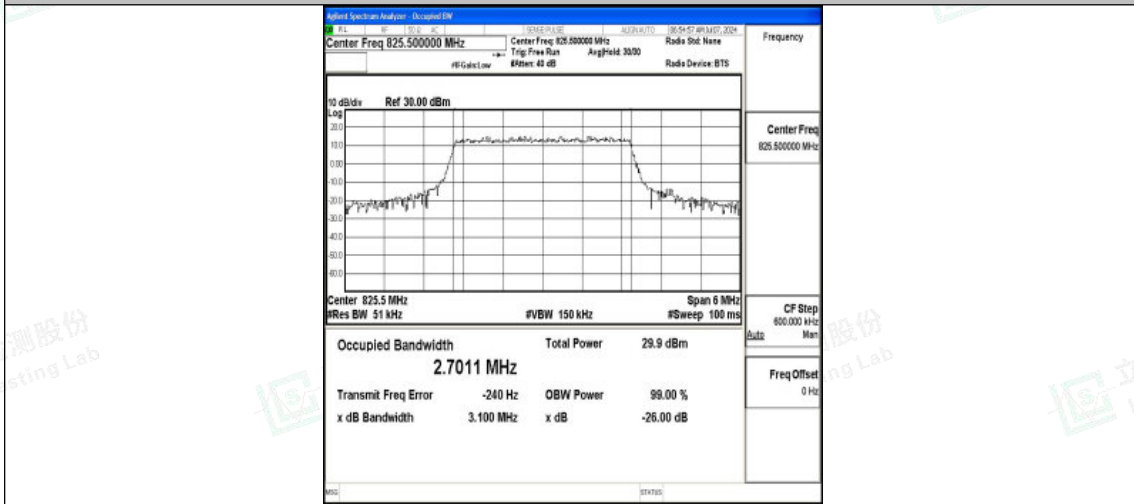

Band5-3MHz-16QAM-20415-15RB#0-PASS