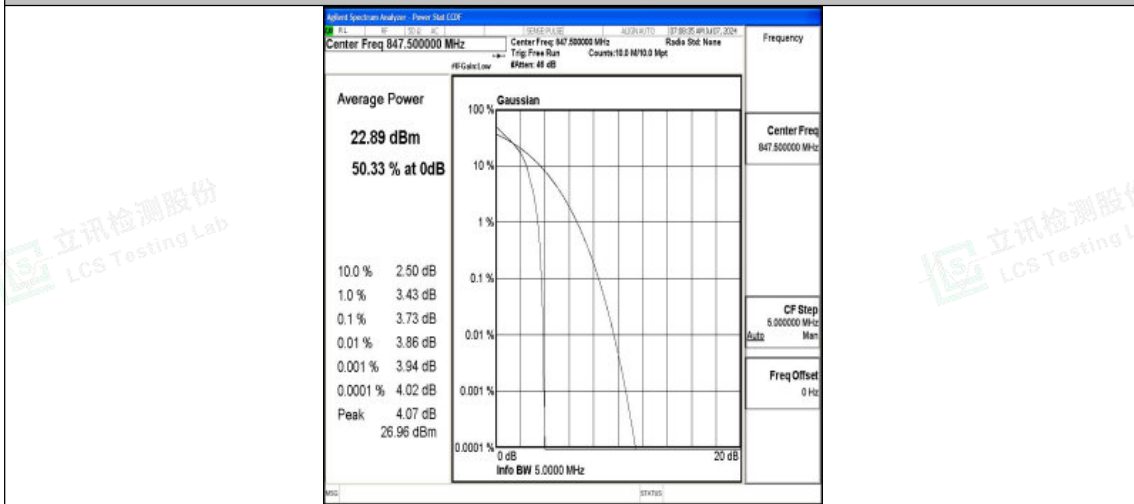

Band5-3MHz-QPSK-20635-1RB#0-PASS

Shenzhen LCS Compliance Testing Laboratory Ltd.
Add: 101, 201 Bldg A & 301 Bldg C, Juji Industrial Park Yabianxueziwei, Shajing Street,
Baoan District, Shenzhen, 518000, China
Tel: +(86) 0755-82591330 | E-mail: webmaster@lcs-cert.com | Web: www.lcs-cert.com
Scan code to check authenticity