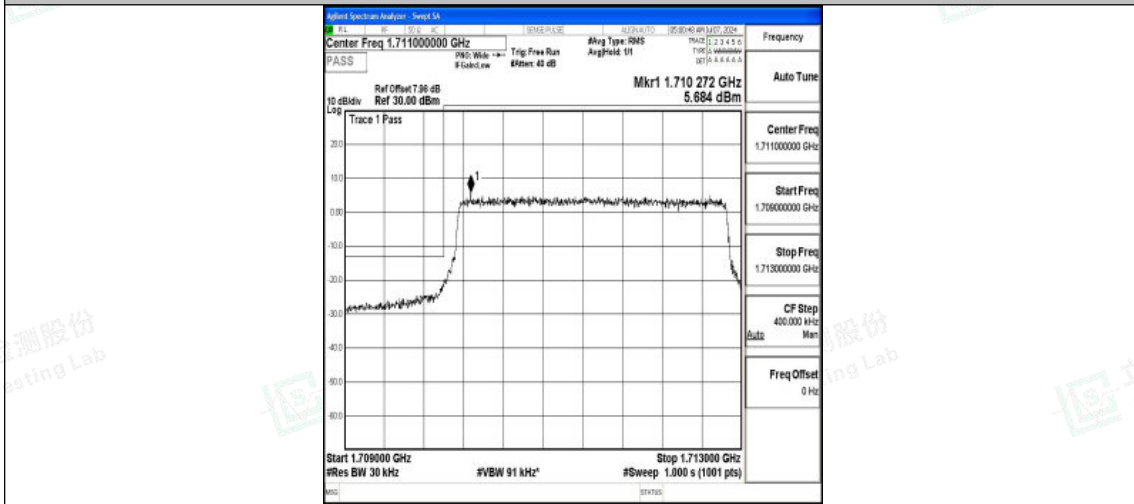

Band4_3MHz_QPSK_19965_15RB#0