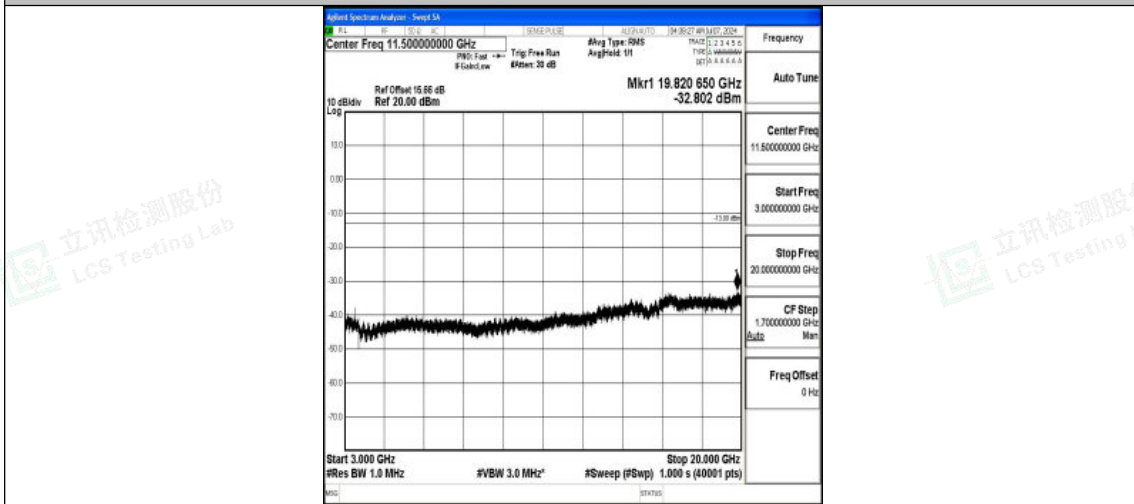

Band4_1.4MHz_QPSK_20175_1RB#0_3000~20000_3000~20000

Shenzhen LCS Compliance Testing Laboratory Ltd.
Add: 101, 201 Bldg A & 301 Bldg C, Juji Industrial Park Yabianxueziwei, Shajing Street,
Baoan District, Shenzhen, 518000, China
Tel: +(86) 0755-82591330 | E-mail: webmaster@lcs-cert.com | Web: www.lcs-cert.com
Scan code to check authenticity