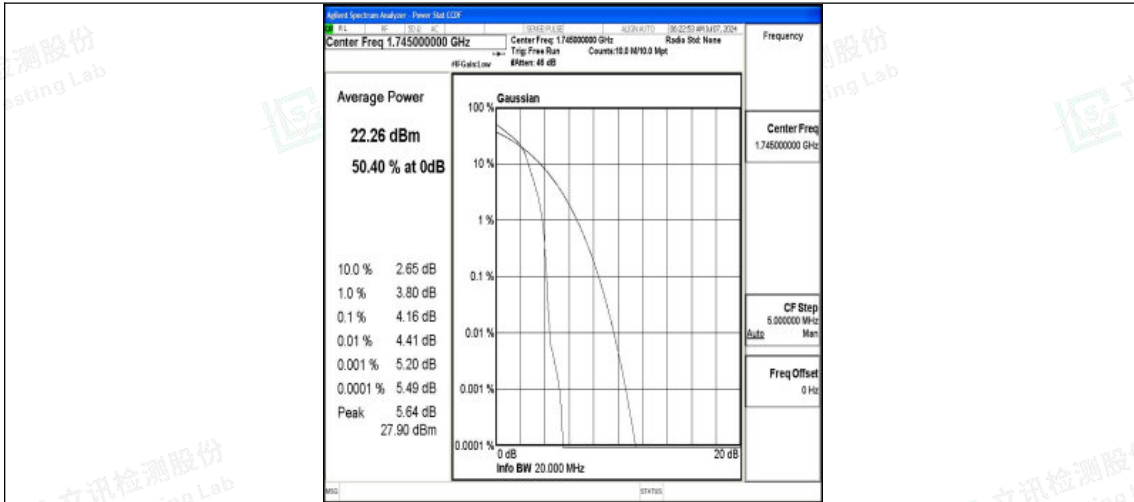

Band4-20MHz-QPSK-20175-100RB#0-PASS

Band4-20MHz-16QAM-20175-100RB#0-PASS

Band4-20MHz-QPSK-20300-1RB#0-PASS

Shenzhen LCS Compliance Testing Laboratory Ltd.
 Add: 101, 201 Bldg A & 301 Bldg C, Juji Industrial Park Yabianxueziwei, Shajing Street,
 Baoan District, Shenzhen, 518000, China
 Tel: +(86) 0755-82591330 | E-mail: webmaster@lcs-cert.com | Web: www.lcs-cert.com
 Scan code to check authenticity