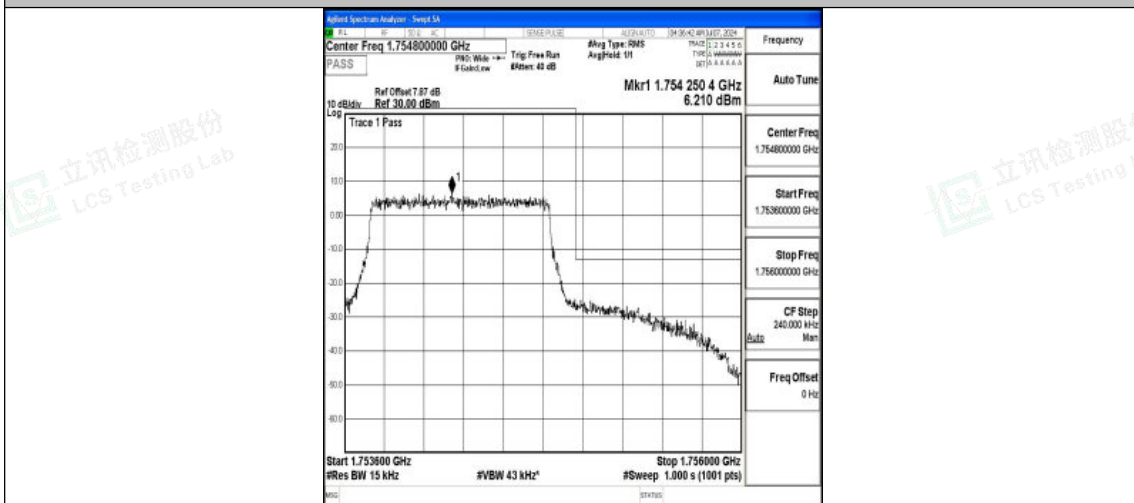

Test Graphs

Band4_1.4MHz_QPSK_19957_6RB#0

Band4_1.4MHz_16QAM_19957_6RB#0

Band4_1.4MHz_QPSK_20393_6RB#0

Shenzhen LCS Compliance Testing Laboratory Ltd.
 Add: 101, 201 Bldg A & 301 Bldg C, Juji Industrial Park Yabianxueziwei, Shajing Street,
 Baoan District, Shenzhen, 518000, China
 Tel: +(86) 0755-82591330 | E-mail: webmaster@lcs-cert.com | Web: www.lcs-cert.com
 Scan code to check authenticity