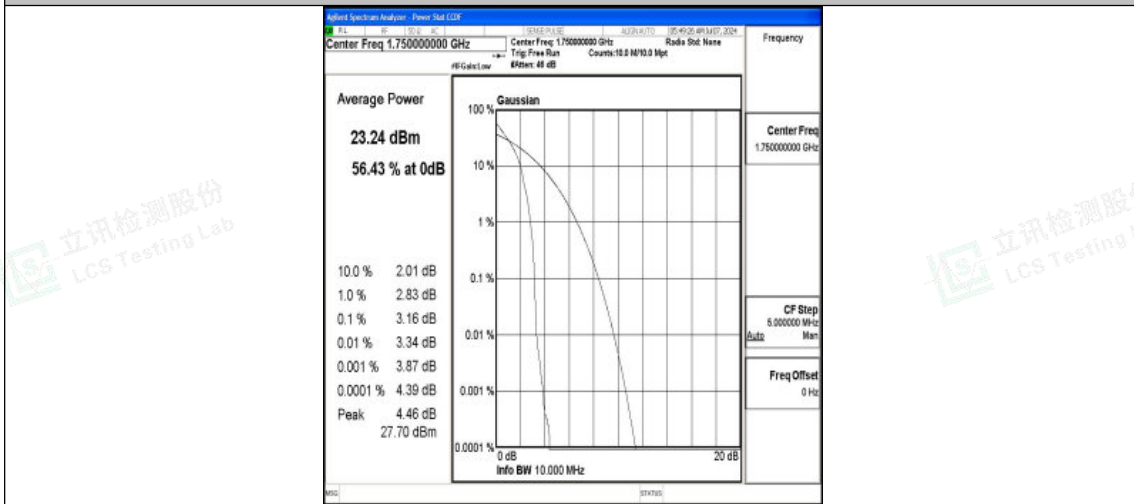

Band4-10MHz-QPSK-20350-1RB#0-PASS

Shenzhen LCS Compliance Testing Laboratory Ltd.
Add: 101, 201 Bldg A & 301 Bldg C, Juji Industrial Park Yabianxueziwei, Shajing Street,
Baoan District, Shenzhen, 518000, China
Tel: +(86) 0755-82591330 | E-mail: webmaster@lcs-cert.com | Web: www.lcs-cert.com
Scan code to check authenticity