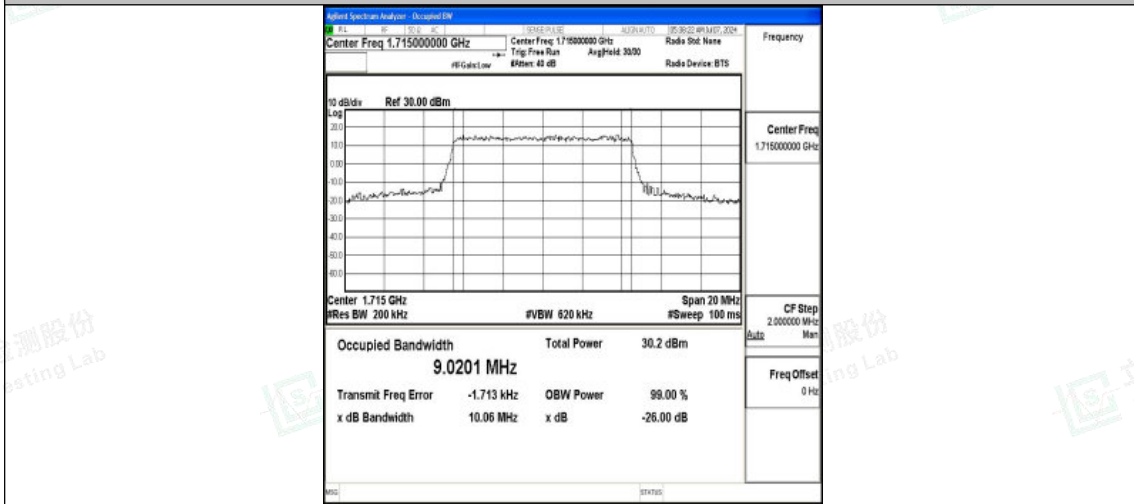

Band4-10MHz-16QAM-20000-50RB#0-PASS