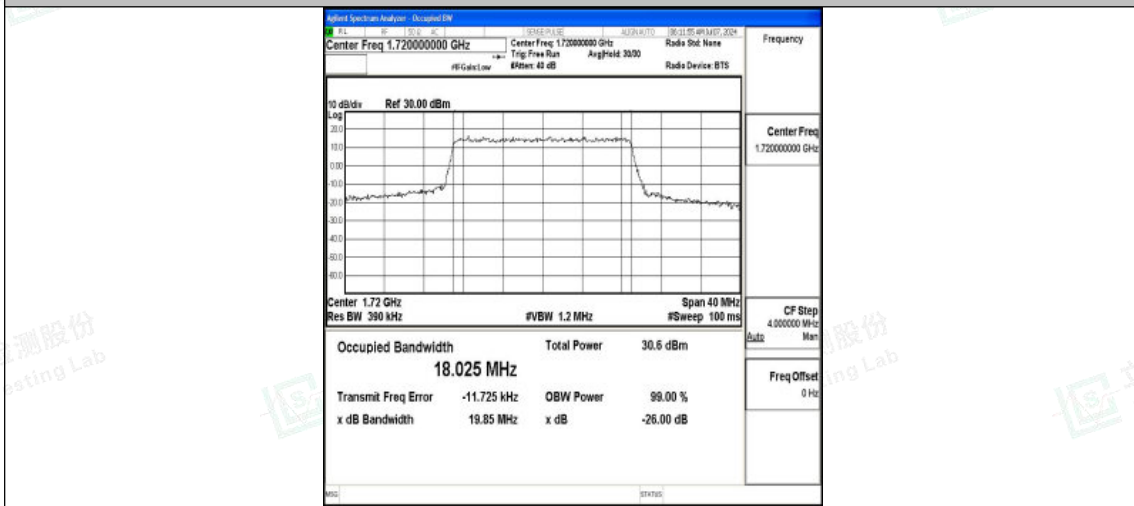

Band4-20MHz-16QAM-20050-100RB#0-PASS