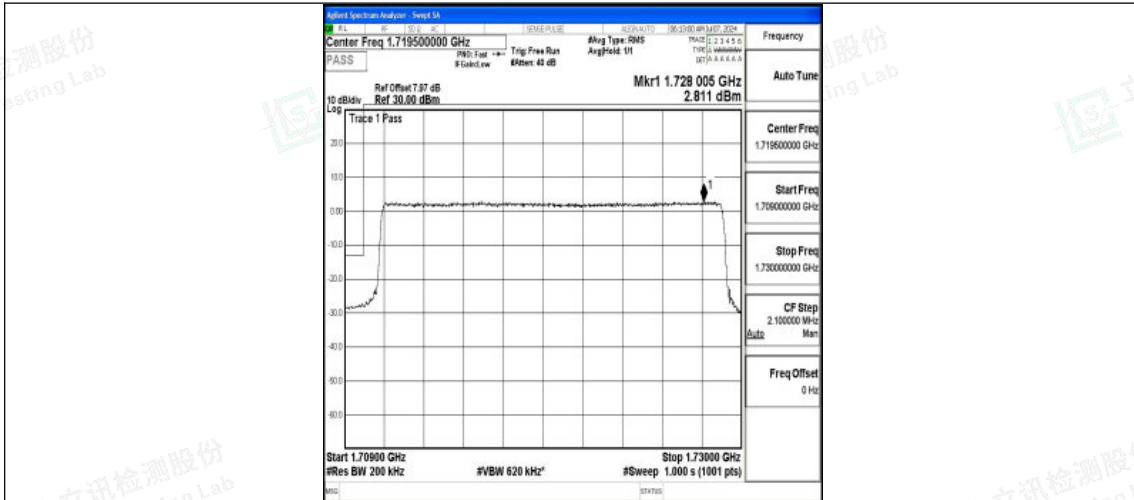

Band4_15MHz_QPSK_20325_75RB#0

Band4_15MHz_16QAM_20325_75RB#0

Band4_20MHz_QPSK_20050_100RB#0

Shenzhen LCS Compliance Testing Laboratory Ltd.
Add: 101, 201 Bldg A & 301 Bldg C, Juji Industrial Park Yabianxueziwei, Shajing Street,
Baoan District, Shenzhen, 518000, China
Tel: +(86) 0755-82591330 | E-mail: webmaster@lcs-cert.com | Web: www.lcs-cert.com
Scan code to check authenticity