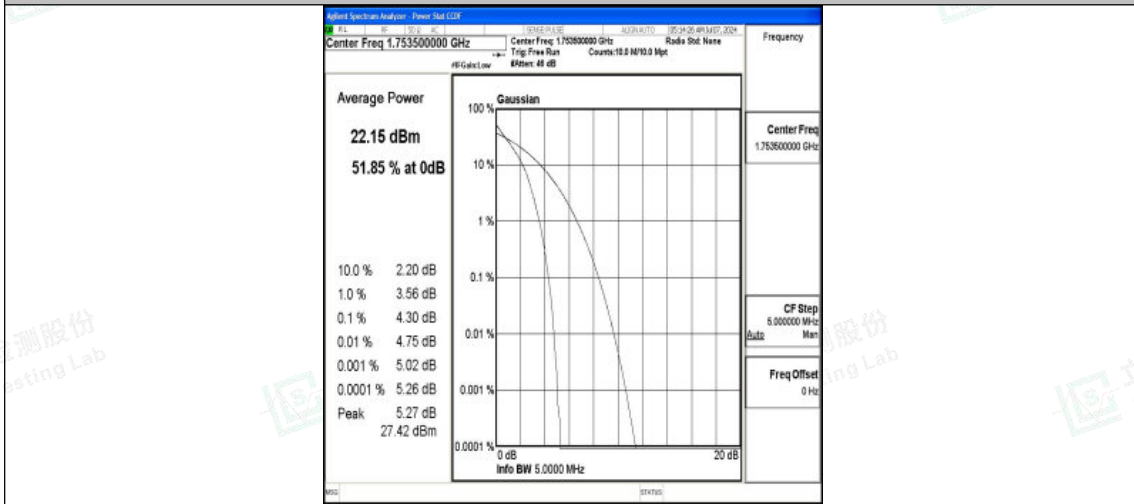

Band4-3MHz-QPSK-20385-15RB#0-PASS