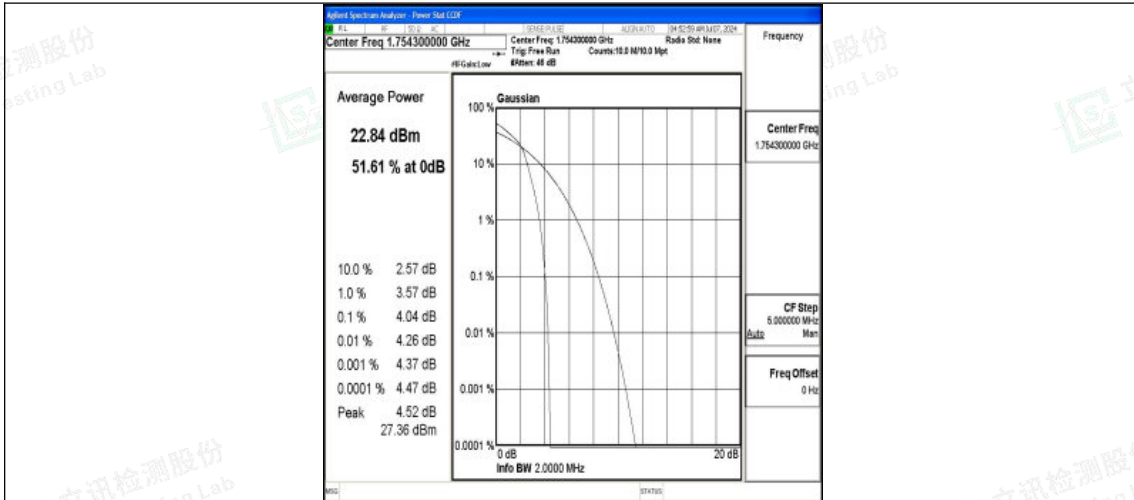

Band4-1.4MHz-QPSK-20175-6RB#0-PASS

Band4-1.4MHz-16QAM-20175-6RB#0-PASS

Band4-1.4MHz-QPSK-20393-1RB#0-PASS

Shenzhen LCS Compliance Testing Laboratory Ltd.
 Add: 101, 201 Bldg A & 301 Bldg C, Juji Industrial Park Yabianxueziwei, Shajing Street,
 Baoan District, Shenzhen, 518000, China
 Tel: +(86) 0755-82591330 | E-mail: webmaster@lcs-cert.com | Web: www.lcs-cert.com
 Scan code to check authenticity