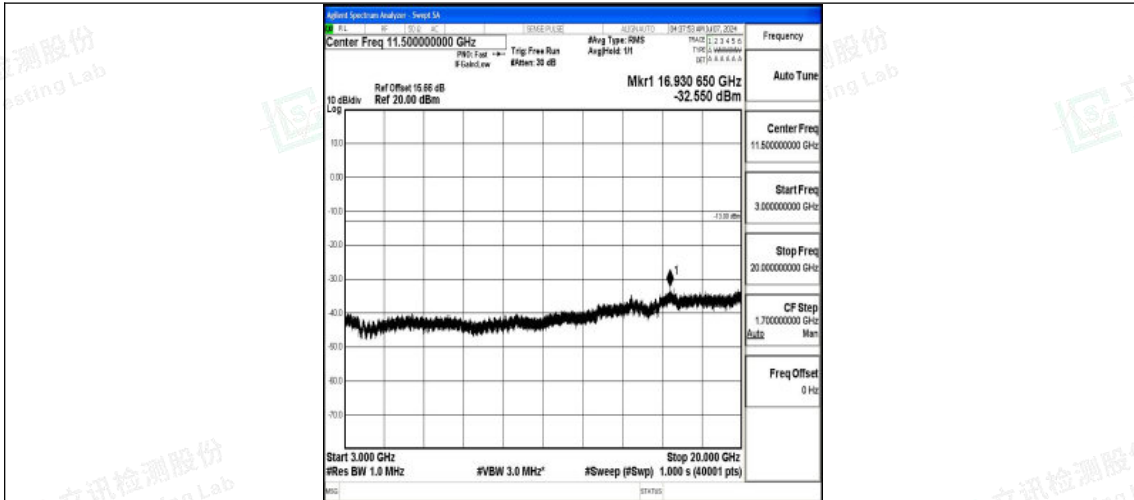

Band4_1.4MHz_16QAM_19957_1RB#0_0.15~30_0.15~30

Band4_1.4MHz_16QAM_19957_1RB#0_30~1000_30~1000

Band4_1.4MHz_16QAM_19957_1RB#0_1000~3000_1000~3000

Shenzhen LCS Compliance Testing Laboratory Ltd.
 Add: 101, 201 Bldg A & 301 Bldg C, Juji Industrial Park Yabianxueziwei, Shajing Street,
 Baoan District, Shenzhen, 518000, China
 Tel: +(86) 0755-82591330 | E-mail: webmaster@lcs-cert.com | Web: www.lcs-cert.com
 Scan code to check authenticity