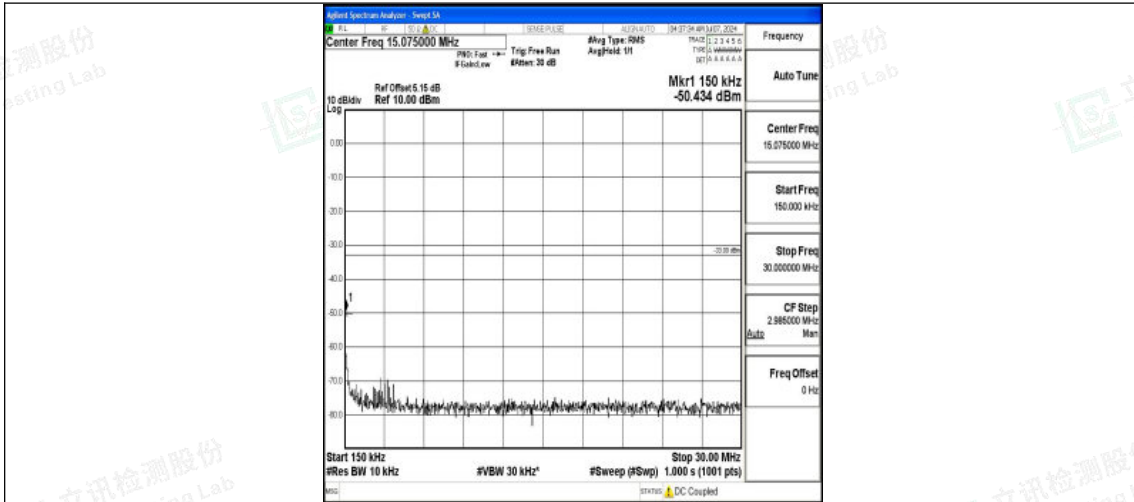

Band4_1.4MHz_QPSK_19957_1RB#0_1000~3000_1000~3000

Band4_1.4MHz_QPSK_19957_1RB#0_3000~20000_3000~20000

Band4_1.4MHz_16QAM_19957_1RB#0_0.009~0.15_0.009~0.15

Shenzhen LCS Compliance Testing Laboratory Ltd.
 Add: 101, 201 Bldg A & 301 Bldg C, Juji Industrial Park Yabianxueziwei, Shajing Street,
 Baoan District, Shenzhen, 518000, China
 Tel: +(86) 0755-82591330 | E-mail: webmaster@lcs-cert.com | Web: www.lcs-cert.com
 Scan code to check authenticity