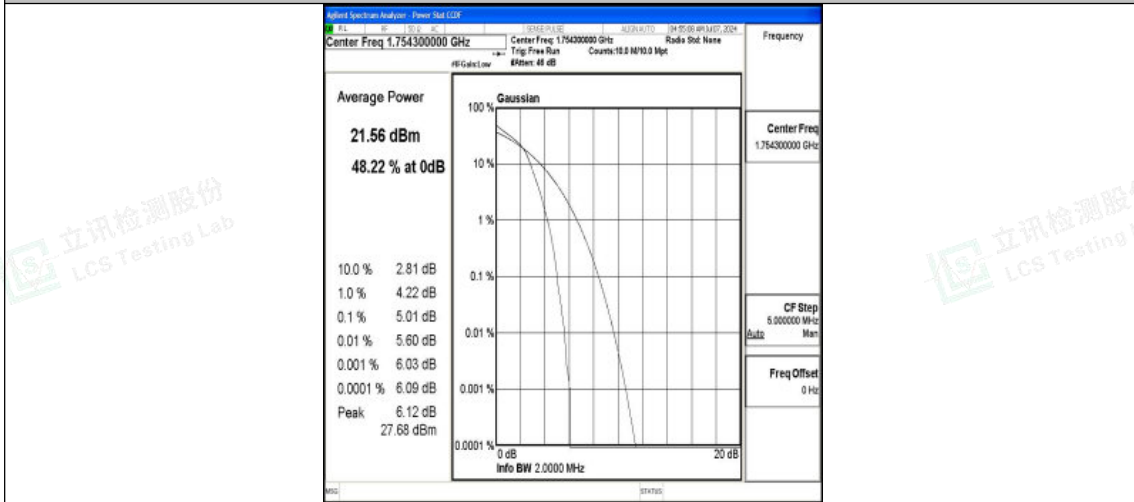

Band4-1.4MHz-16QAM-20393-6RB#0-PASS

Shenzhen LCS Compliance Testing Laboratory Ltd.
Add: 101, 201 Bldg A & 301 Bldg C, Juji Industrial Park Yabianxueziwei, Shajing Street,
Baoan District, Shenzhen, 518000, China
Tel: +(86) 0755-82591330 | E-mail: webmaster@lcs-cert.com | Web: www.lcs-cert.com
Scan code to check authenticity