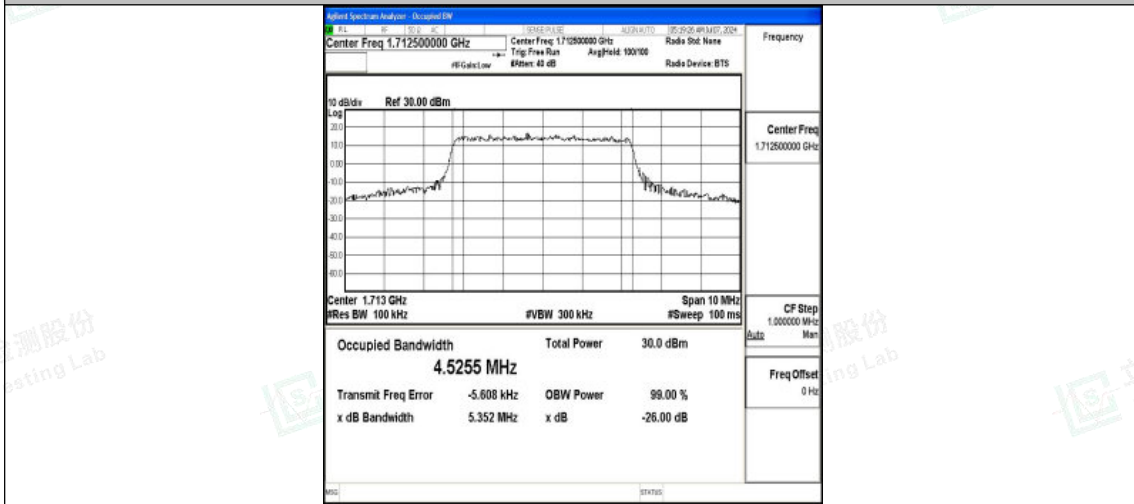

Band4-5MHz-16QAM-19975-25RB#0-PASS