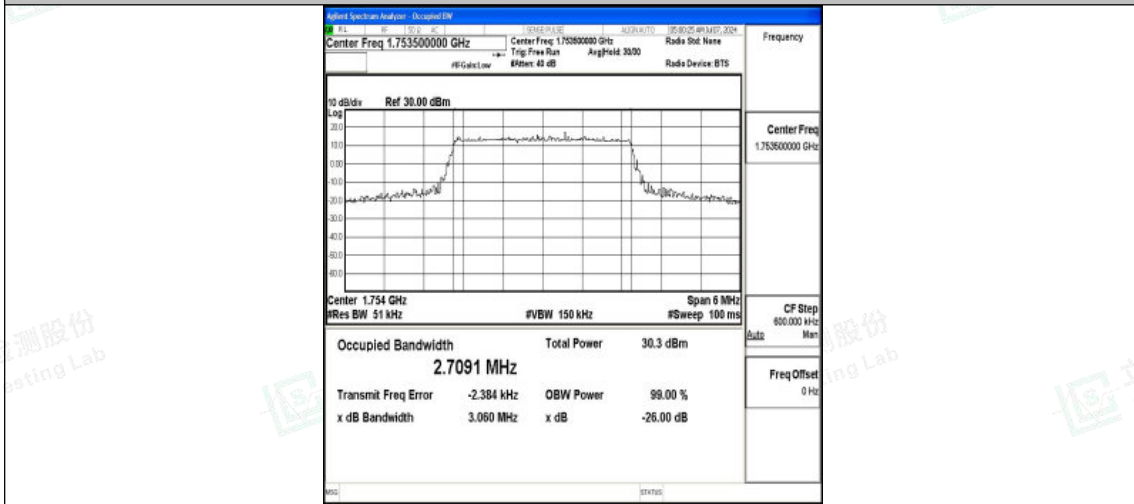

Band4-3MHz-QPSK-20385-15RB#0-PASS