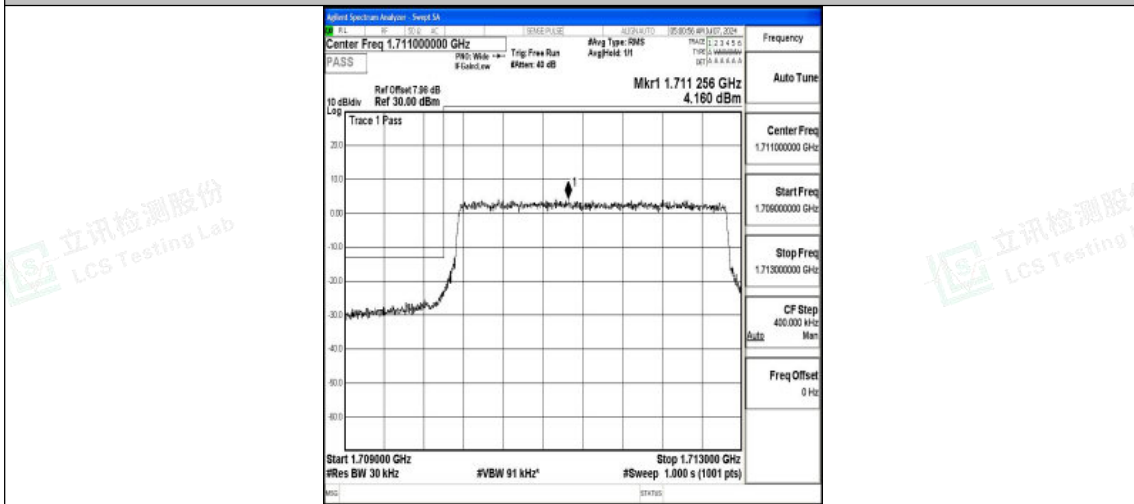

Band4_3MHz_16QAM_19965_15RB#0

Shenzhen LCS Compliance Testing Laboratory Ltd.
Add: 101, 201 Bldg A & 301 Bldg C, Juji Industrial Park Yabianxueziwei, Shajing Street,
Baoan District, Shenzhen, 518000, China
Tel: +(86) 0755-82591330 | E-mail: webmaster@lcs-cert.com | Web: www.lcs-cert.com
Scan code to check authenticity