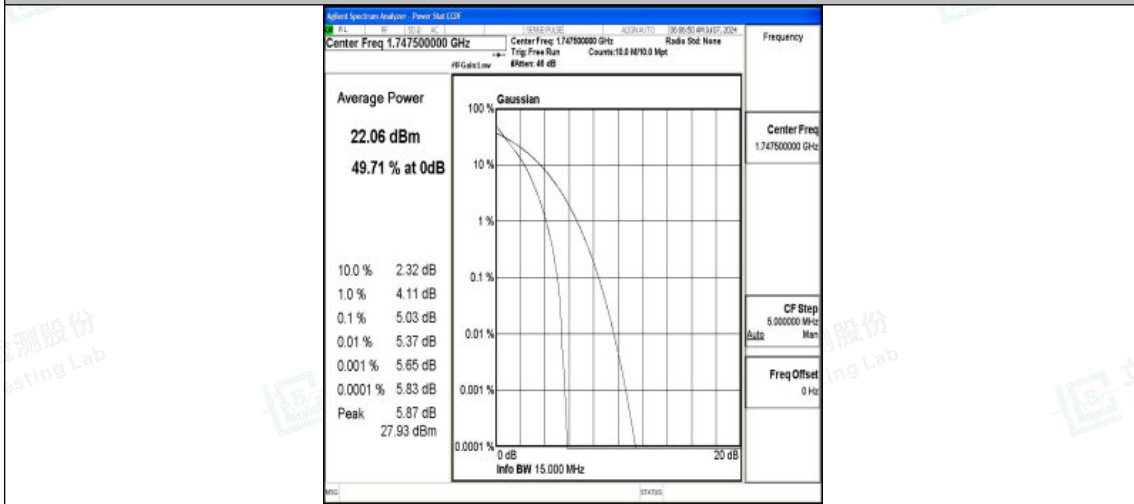

Band4-15MHz-QPSK-20325-75RB#0-PASS