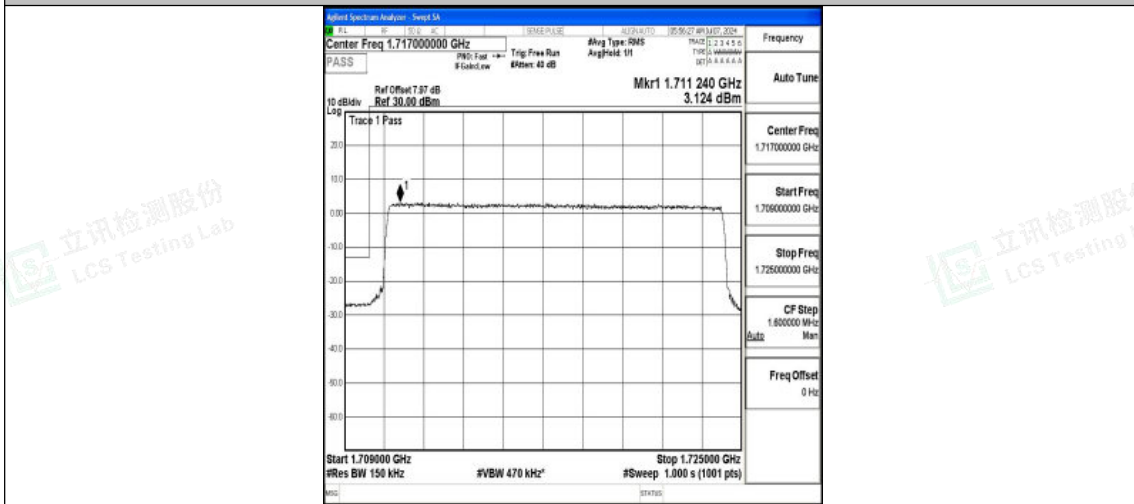

Band4_15MHz_16QAM_20025_75RB#0

Shenzhen LCS Compliance Testing Laboratory Ltd.
Add: 101, 201 Bldg A & 301 Bldg C, Juji Industrial Park Yabianxueziwei, Shajing Street,
Baoan District, Shenzhen, 518000, China
Tel: +(86) 0755-82591330 | E-mail: webmaster@lcs-cert.com | Web: www.lcs-cert.com
Scan code to check authenticity