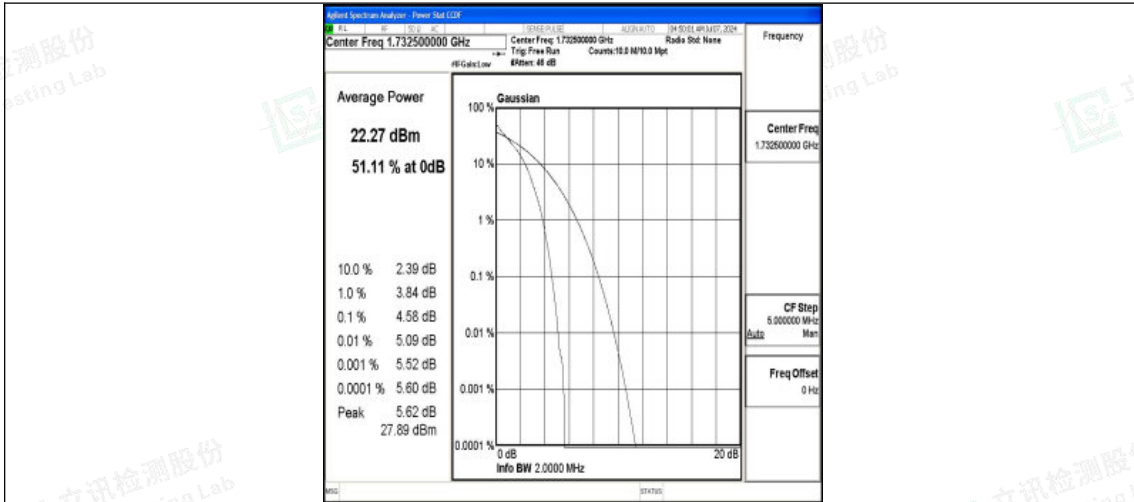

Band4-1.4MHz-16QAM-19957-6RB#0-PASS

Band4-1.4MHz-QPSK-20175-1RB#0-PASS

Band4-1.4MHz-16QAM-20175-1RB#0-PASS

Shenzhen LCS Compliance Testing Laboratory Ltd.
 Add: 101, 201 Bldg A & 301 Bldg C, Juji Industrial Park Yabianxueziwei, Shajing Street,
 Baoan District, Shenzhen, 518000, China
 Tel: +(86) 0755-82591330 | E-mail: webmaster@lcs-cert.com | Web: www.lcs-cert.com
 Scan code to check authenticity