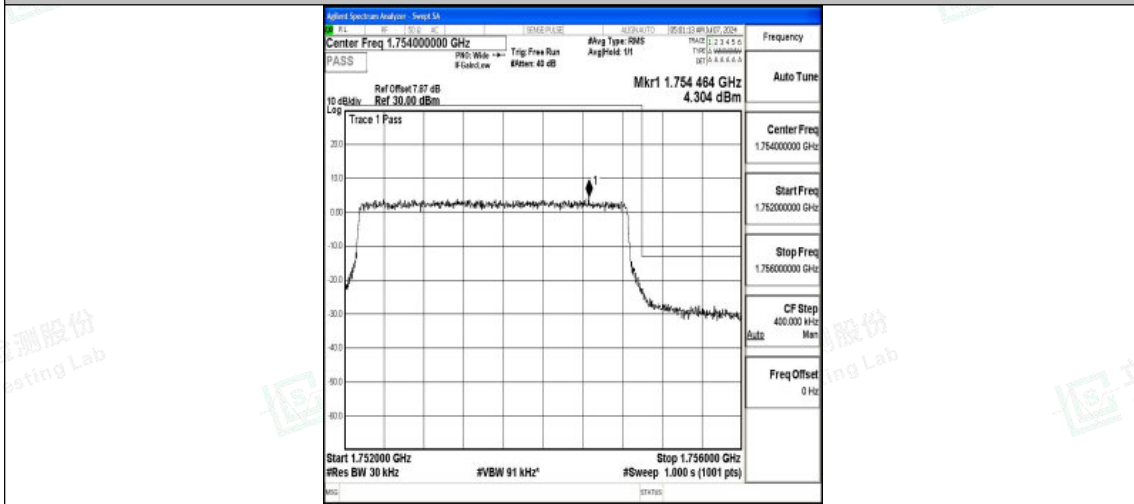

Band4_3MHz_16QAM_20385_15RB#0