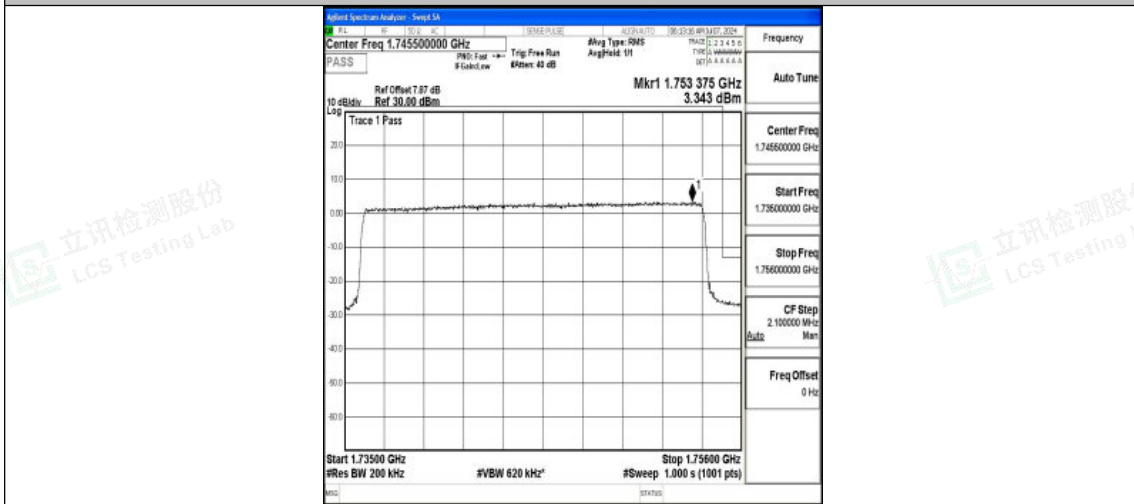

Band4_20MHz_16QAM_20300_100RB#0

Shenzhen LCS Compliance Testing Laboratory Ltd.
Add: 101, 201 Bldg A & 301 Bldg C, Juji Industrial Park Yabianxueziwei, Shajing Street,
Baoan District, Shenzhen, 518000, China
Tel: +(86) 0755-82591330 | E-mail: webmaster@lcs-cert.com | Web: www.lcs-cert.com
Scan code to check authenticity