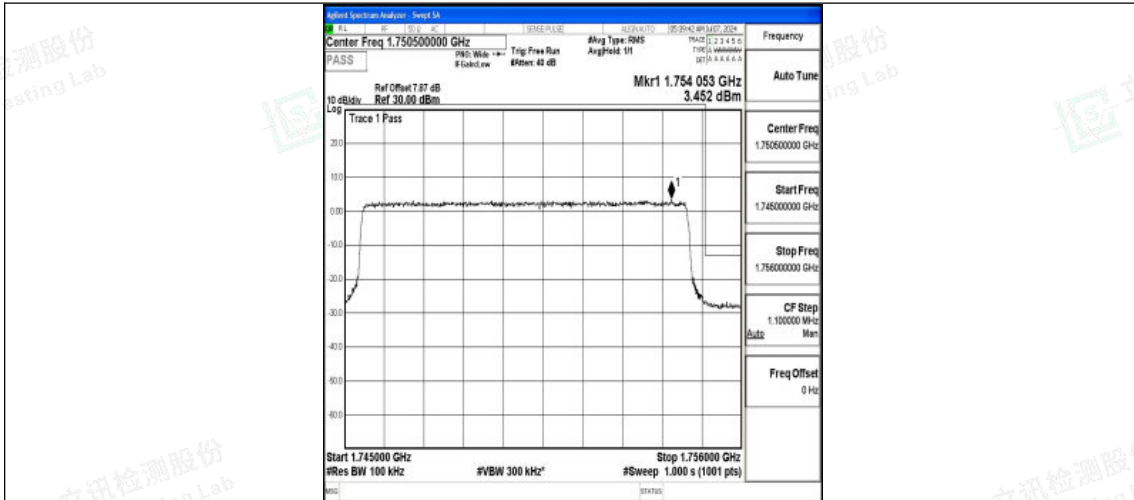

Band4_10MHz_QPSK_20000_50RB#0

Band4_10MHz_16QAM_20000_50RB#0

Band4_10MHz_QPSK_20350_50RB#0

Shenzhen LCS Compliance Testing Laboratory Ltd.
Add: 101, 201 Bldg A & 301 Bldg C, Juji Industrial Park Yabianxueziwei, Shajing Street,
Baoan District, Shenzhen, 518000, China
Tel: +(86) 0755-82591330 | E-mail: webmaster@lcs-cert.com | Web: www.lcs-cert.com
Scan code to check authenticity