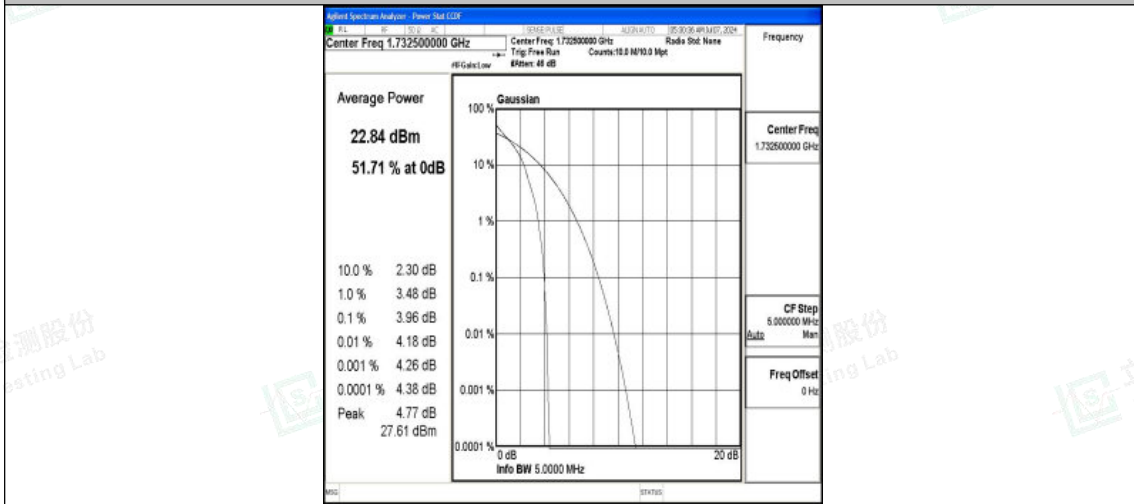

Band4-5MHz-QPSK-20175-1RB#0-PASS