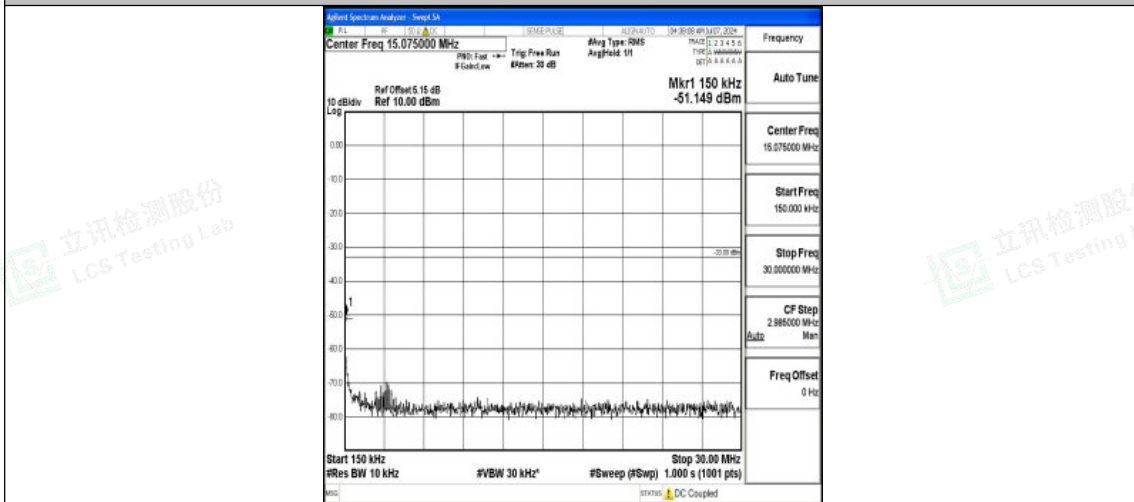

Band4_1.4MHz_QPSK_20175_1RB#0_0.15~30_0.15~30

Shenzhen LCS Compliance Testing Laboratory Ltd.
Add: 101, 201 Bldg A & 301 Bldg C, Juji Industrial Park Yabianxueziwei, Shajing Street,
Baoan District, Shenzhen, 518000, China
Tel: +(86) 0755-82591330 | E-mail: webmaster@lcs-cert.com | Web: www.lcs-cert.com
Scan code to check authenticity