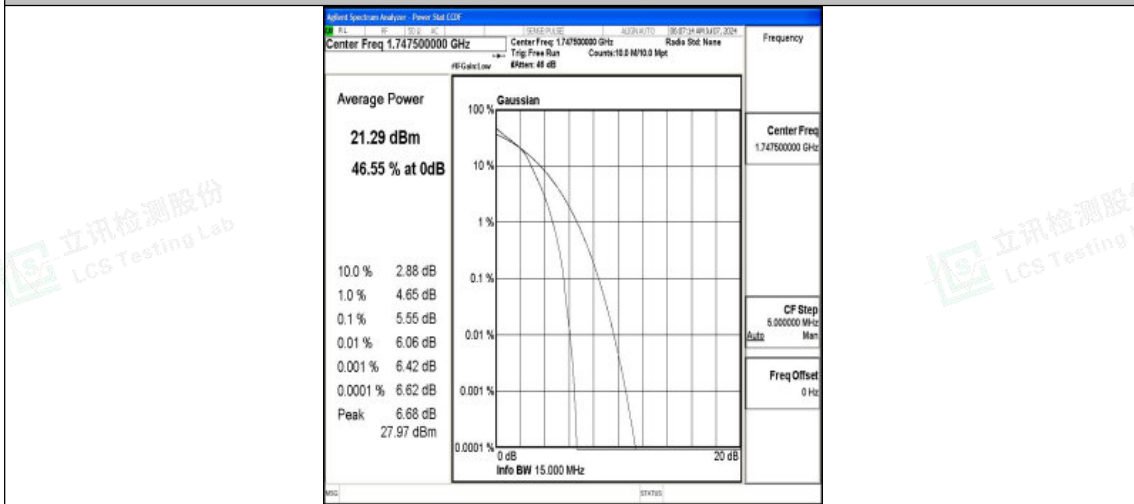

Band4-15MHz-16QAM-20325-75RB#0-PASS

Shenzhen LCS Compliance Testing Laboratory Ltd.
Add: 101, 201 Bldg A & 301 Bldg C, Juji Industrial Park Yabianxueziwei, Shajing Street,
Baoan District, Shenzhen, 518000, China
Tel: +(86) 0755-82591330 | E-mail: webmaster@lcs-cert.com | Web: www.lcs-cert.com
Scan code to check authenticity