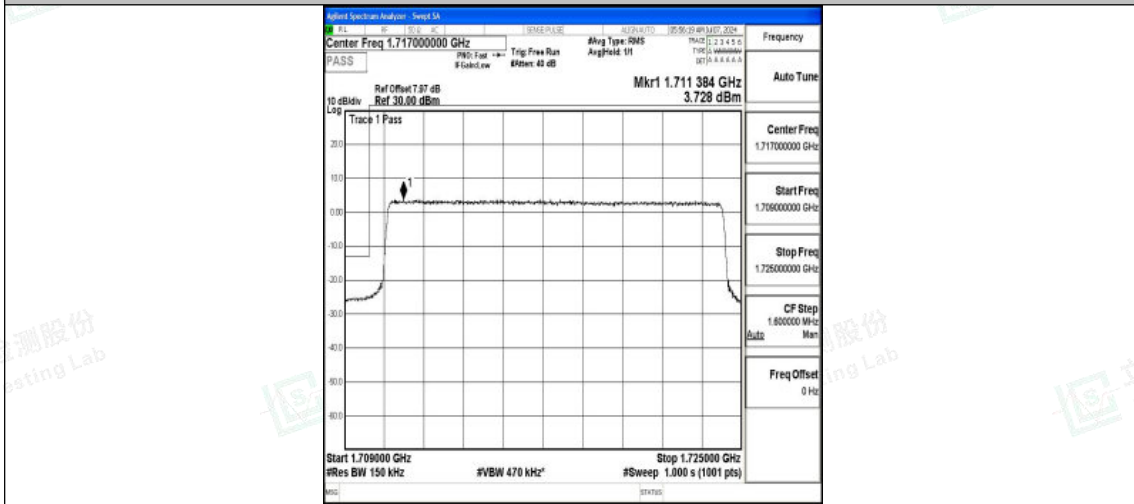

Band4_15MHz_QPSK_20025_75RB#0