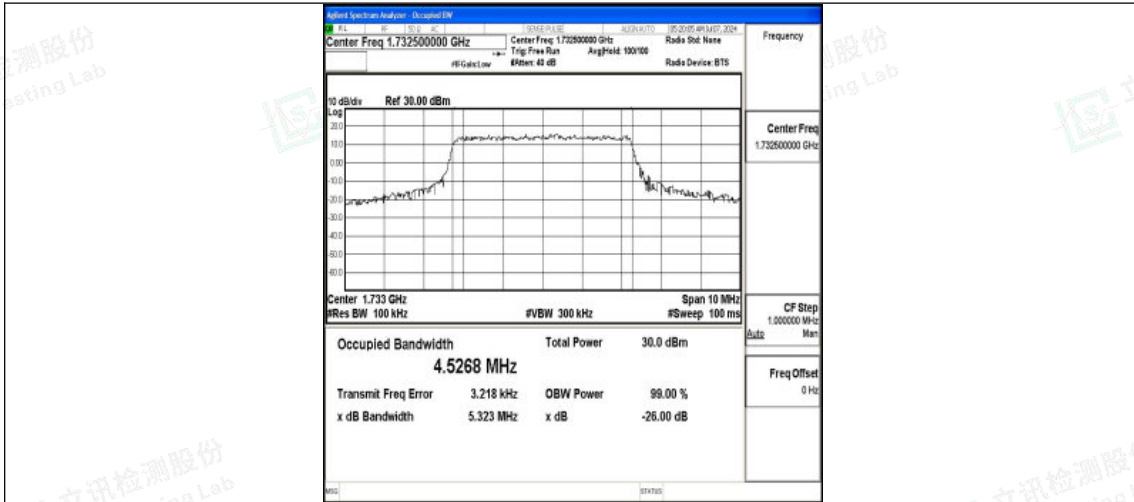

Band4-5MHz-QPSK-19975-25RB#0-PASS

Band4-5MHz-16QAM-19975-25RB#0-PASS

Band4-5MHz-QPSK-20175-25RB#0-PASS

Shenzhen LCS Compliance Testing Laboratory Ltd.
 Add: 101, 201 Bldg A & 301 Bldg C, Juji Industrial Park Yabianxueziwei, Shajing Street,
 Baoan District, Shenzhen, 518000, China
 Tel: +(86) 0755-82591330 | E-mail: webmaster@lcs-cert.com | Web: www.lcs-cert.com
 Scan code to check authenticity