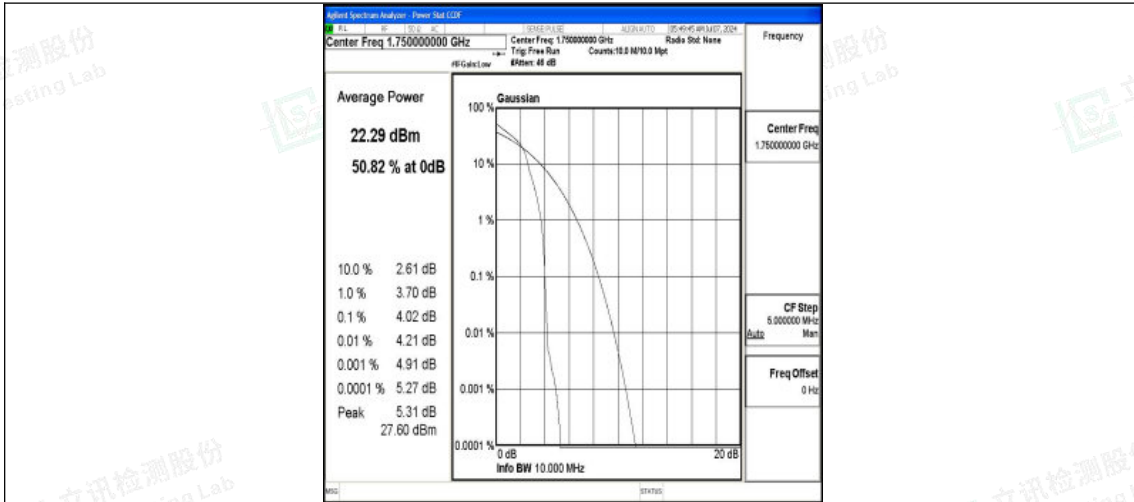

Band4-10MHz-QPSK-20175-50RB#0-PASS

Band4-10MHz-16QAM-20175-50RB#0-PASS

Band4-10MHz-QPSK-20350-1RB#0-PASS

Shenzhen LCS Compliance Testing Laboratory Ltd.
 Add: 101, 201 Bldg A & 301 Bldg C, Juji Industrial Park Yabianxueziwei, Shajing Street,
 Baoan District, Shenzhen, 518000, China
 Tel: +(86) 0755-82591330 | E-mail: webmaster@lcs-cert.com | Web: www.lcs-cert.com
 Scan code to check authenticity