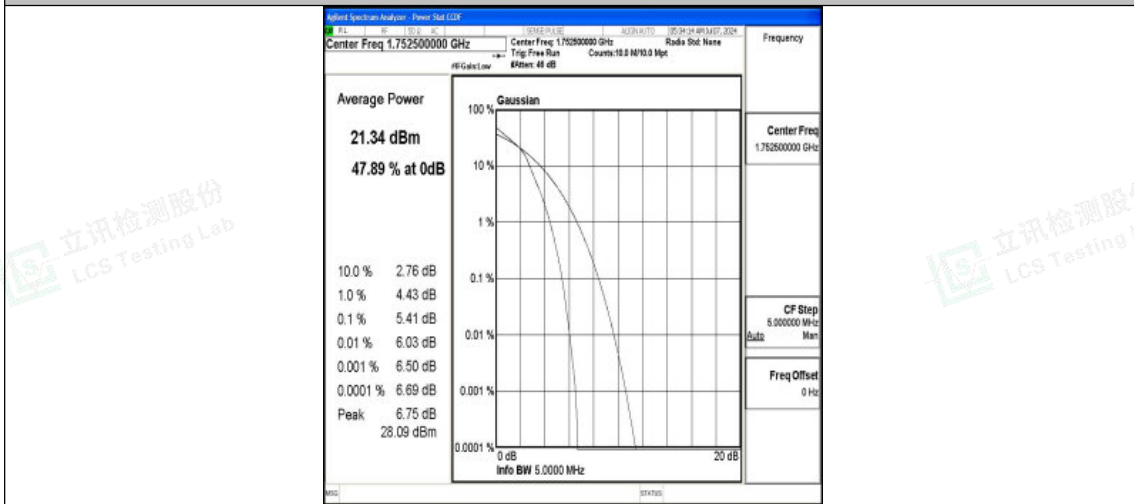

Band4-5MHz-16QAM-20375-25RB#0-PASS

Shenzhen LCS Compliance Testing Laboratory Ltd.
Add: 101, 201 Bldg A & 301 Bldg C, Juji Industrial Park Yabianxueziwei, Shajing Street,
Baoan District, Shenzhen, 518000, China
Tel: +(86) 0755-82591330 | E-mail: webmaster@lcs-cert.com | Web: www.lcs-cert.com
Scan code to check authenticity