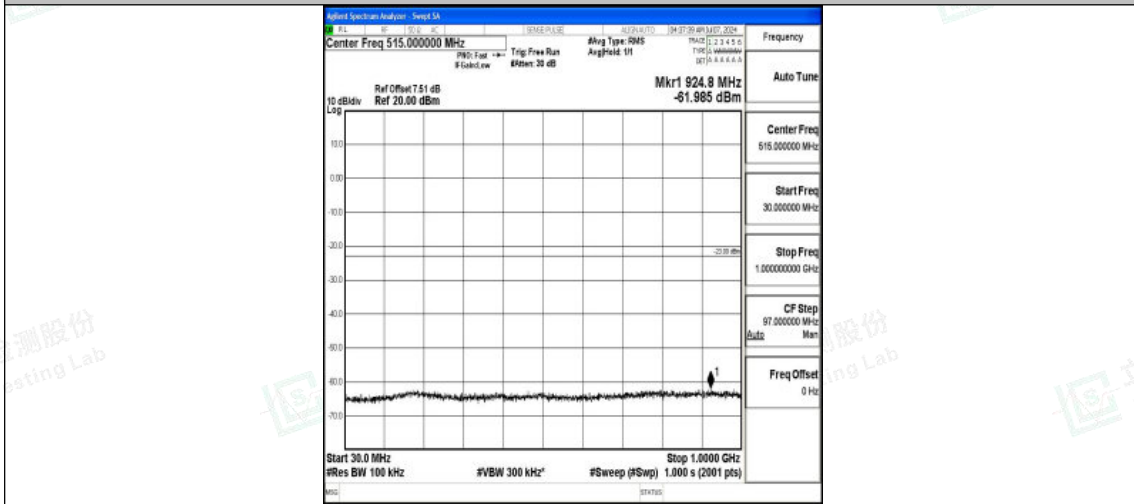

Band4_1.4MHz_16QAM_19957_1RB#0_30~1000_30~1000