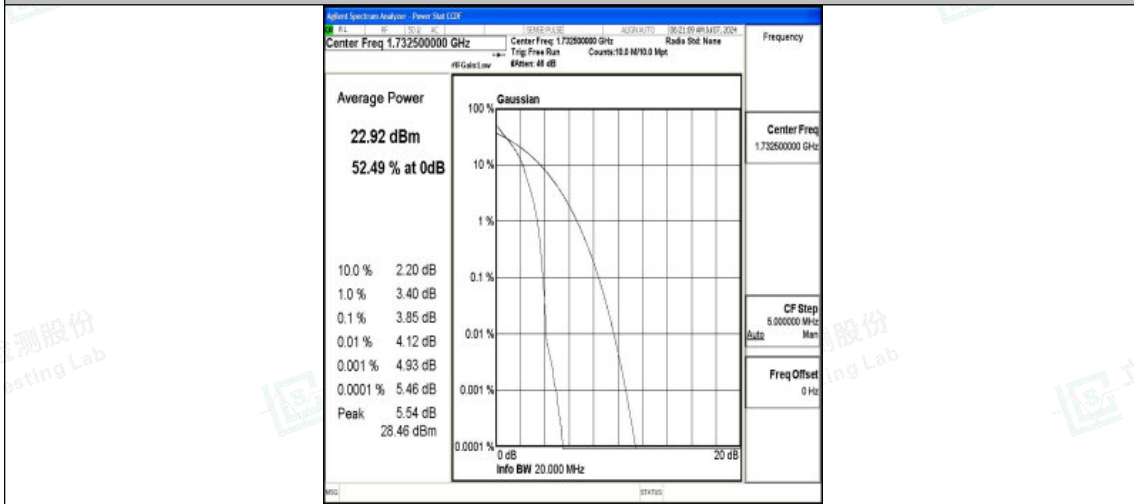

Band4-20MHz-QPSK-20175-1RB#0-PASS