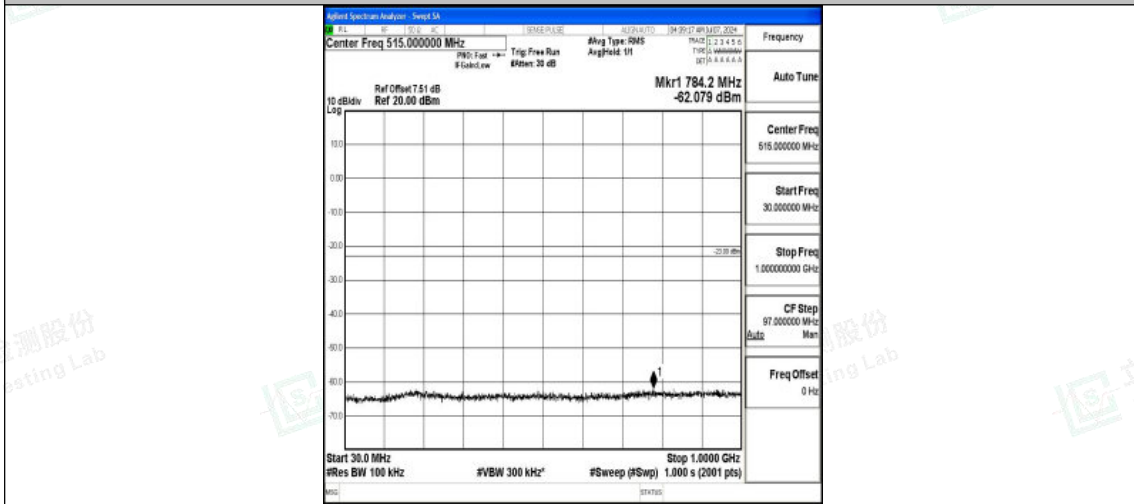

Band4_1.4MHz_QPSK_20393_1RB#0_30~1000_30~1000