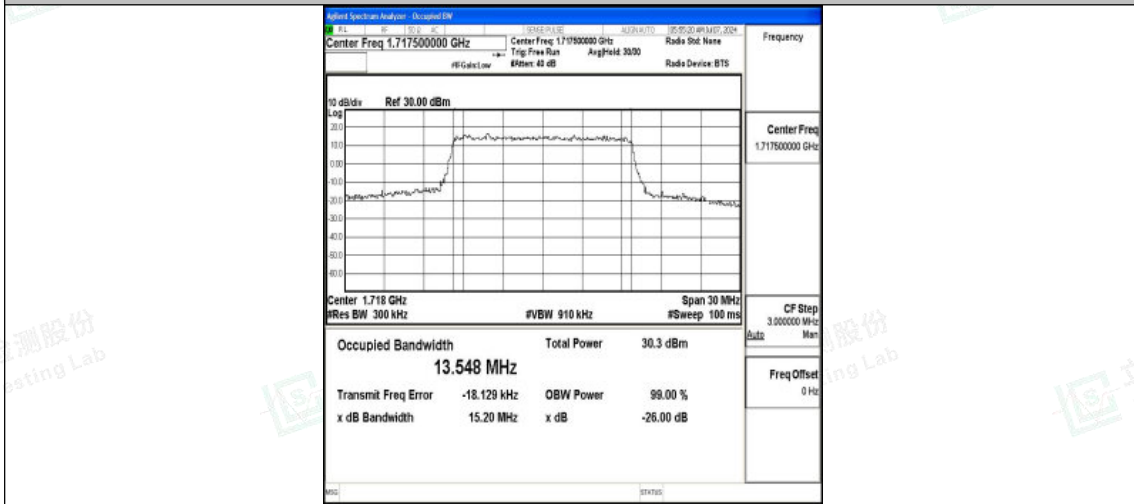

Band4-15MHz-16QAM-20025-75RB#0-PASS