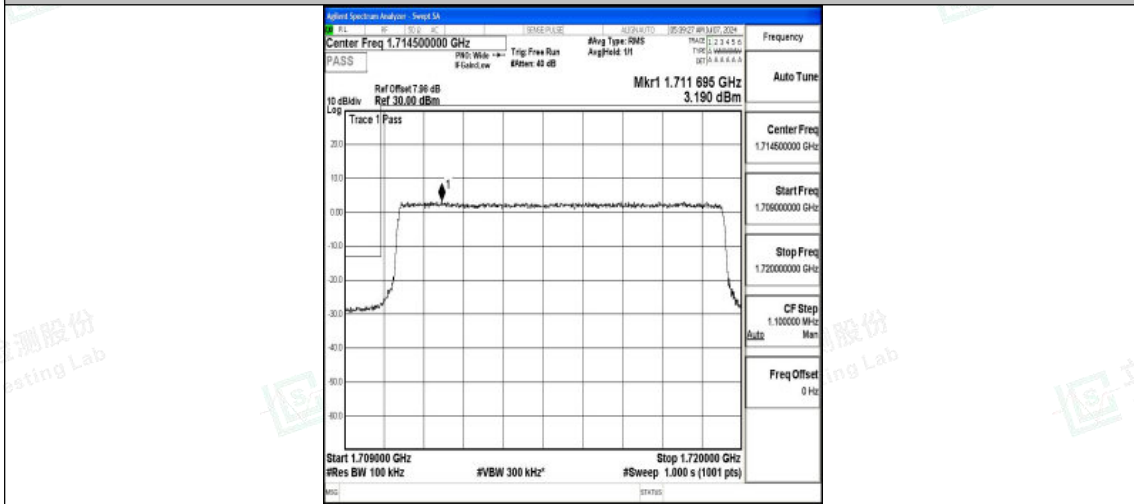

Band4_10MHz_16QAM_20000_50RB#0