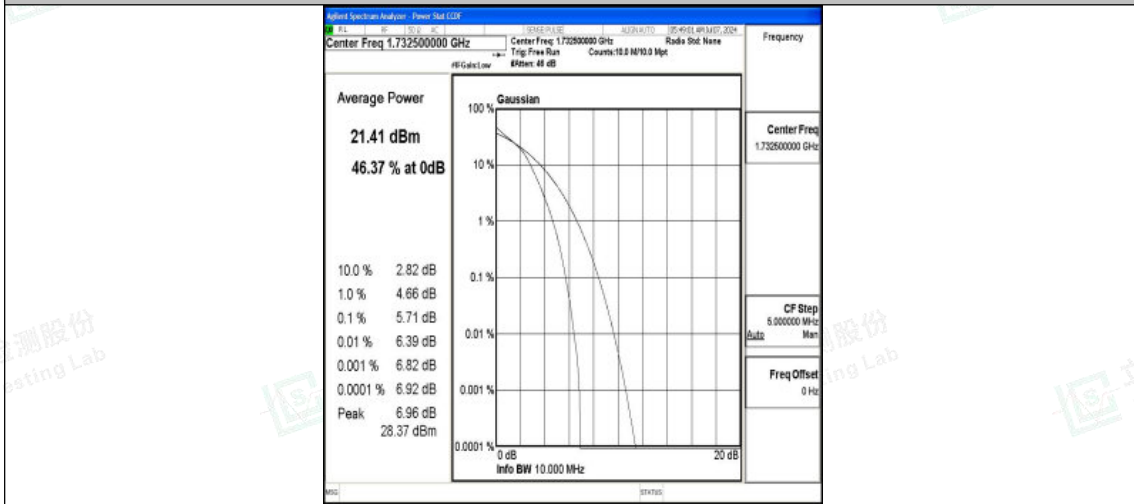

Band4-10MHz-16QAM-20175-50RB#0-PASS