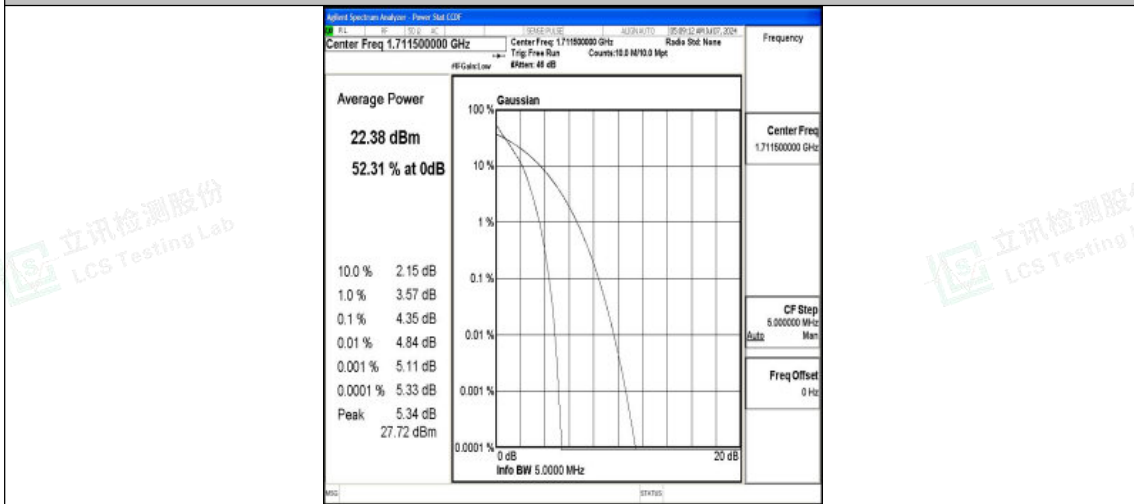

Band4-3MHz-QPSK-19965-15RB#0-PASS

Shenzhen LCS Compliance Testing Laboratory Ltd.
Add: 101, 201 Bldg A & 301 Bldg C, Juji Industrial Park Yabianxueziwei, Shajing Street,
Baoan District, Shenzhen, 518000, China
Tel: +(86) 0755-82591330 | E-mail: webmaster@lcs-cert.com | Web: www.lcs-cert.com
Scan code to check authenticity