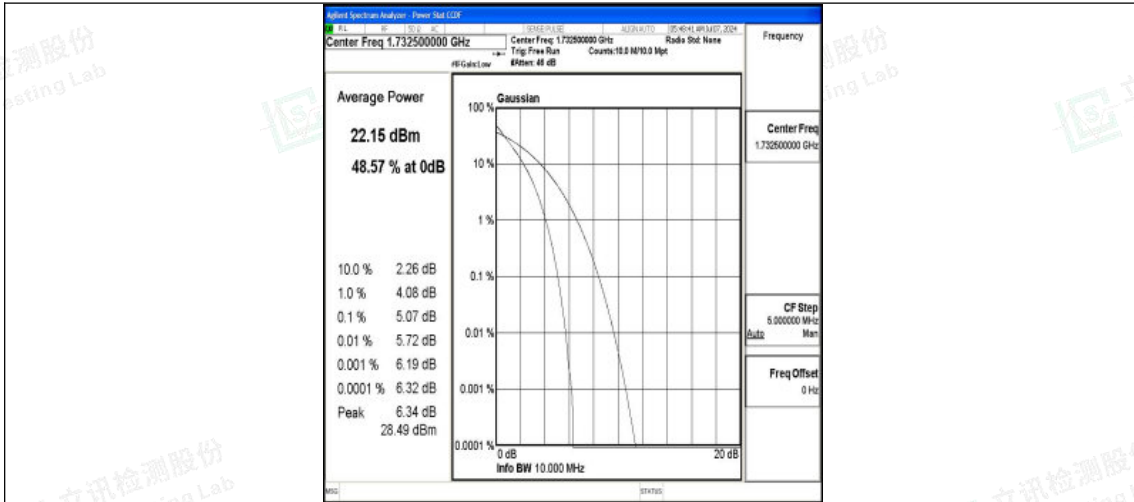

Band4-10MHz-16QAM-20000-50RB#0-PASS

Band4-10MHz-QPSK-20175-1RB#0-PASS

Band4-10MHz-16QAM-20175-1RB#0-PASS

Shenzhen LCS Compliance Testing Laboratory Ltd.
 Add: 101, 201 Bldg A & 301 Bldg C, Juji Industrial Park Yabianxueziwei, Shajing Street,
 Baoan District, Shenzhen, 518000, China
 Tel: +(86) 0755-82591330 | E-mail: webmaster@lcs-cert.com | Web: www.lcs-cert.com
 Scan code to check authenticity