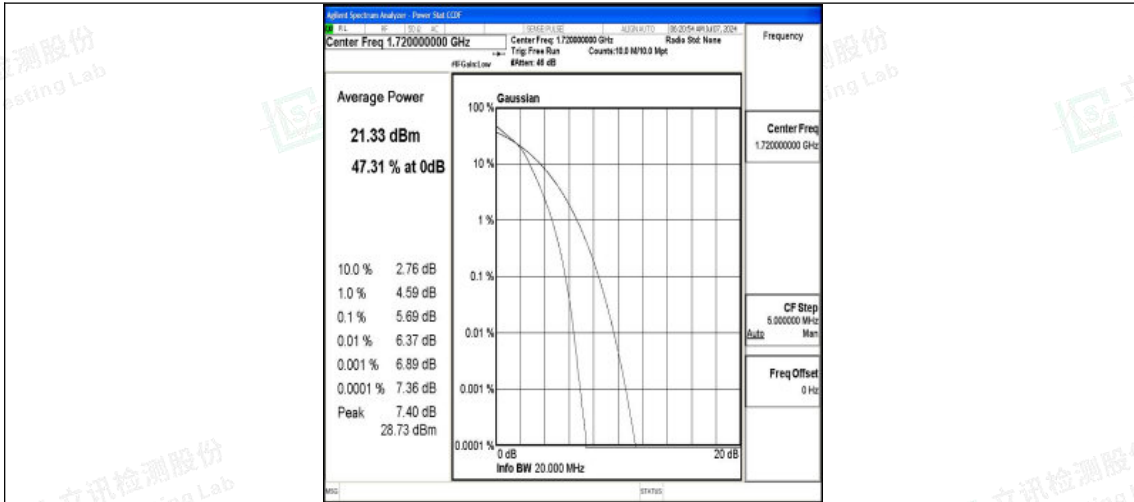

Band4-20MHz-QPSK-20050-1RB#0-PASS

Band4-20MHz-16QAM-20050-1RB#0-PASS

Band4-20MHz-QPSK-20050-100RB#0-PASS

Shenzhen LCS Compliance Testing Laboratory Ltd.
 Add: 101, 201 Bldg A & 301 Bldg C, Juji Industrial Park Yabianxueziwei, Shajing Street,
 Baoan District, Shenzhen, 518000, China
 Tel: +(86) 0755-82591330 | E-mail: webmaster@lcs-cert.com | Web: www.lcs-cert.com
 Scan code to check authenticity