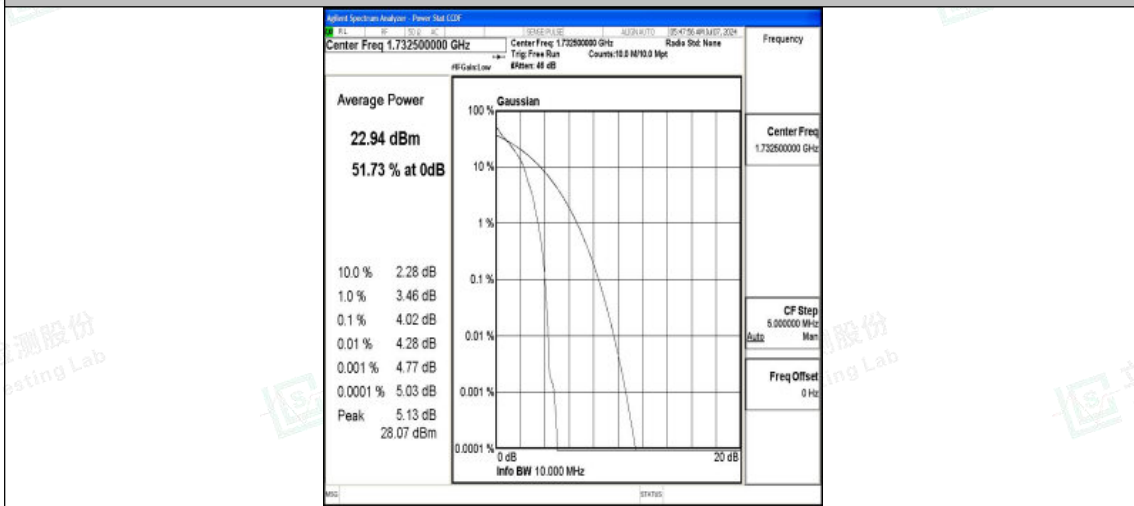

Band4-10MHz-QPSK-20175-1RB#0-PASS