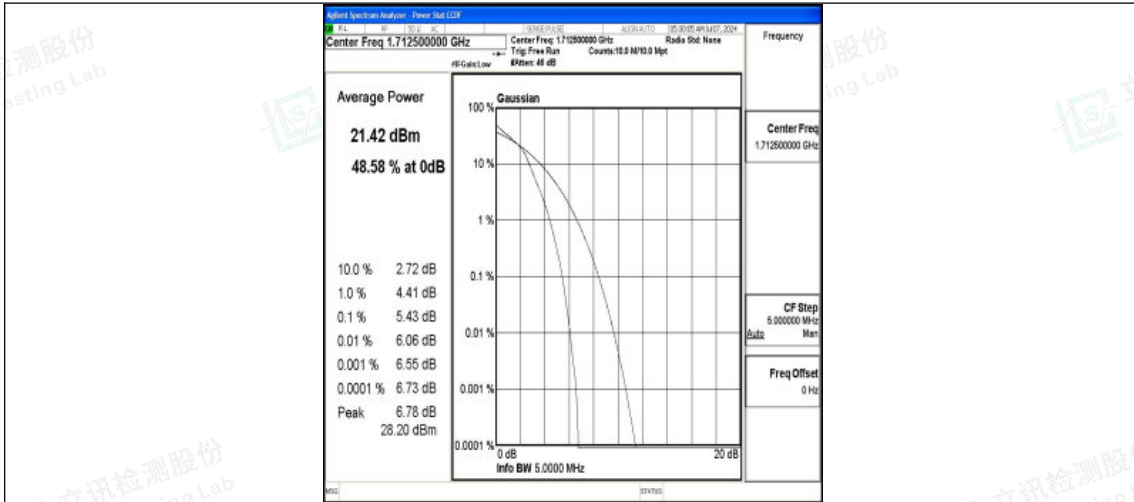

Band4-5MHz-QPSK-19975-1RB#0-PASS

Band4-5MHz-16QAM-19975-1RB#0-PASS

Band4-5MHz-QPSK-19975-25RB#0-PASS

Shenzhen LCS Compliance Testing Laboratory Ltd.
 Add: 101, 201 Bldg A & 301 Bldg C, Juji Industrial Park Yabianxueziwei, Shajing Street,
 Baoan District, Shenzhen, 518000, China
 Tel: +(86) 0755-82591330 | E-mail: webmaster@lcs-cert.com | Web: www.lcs-cert.com
 Scan code to check authenticity