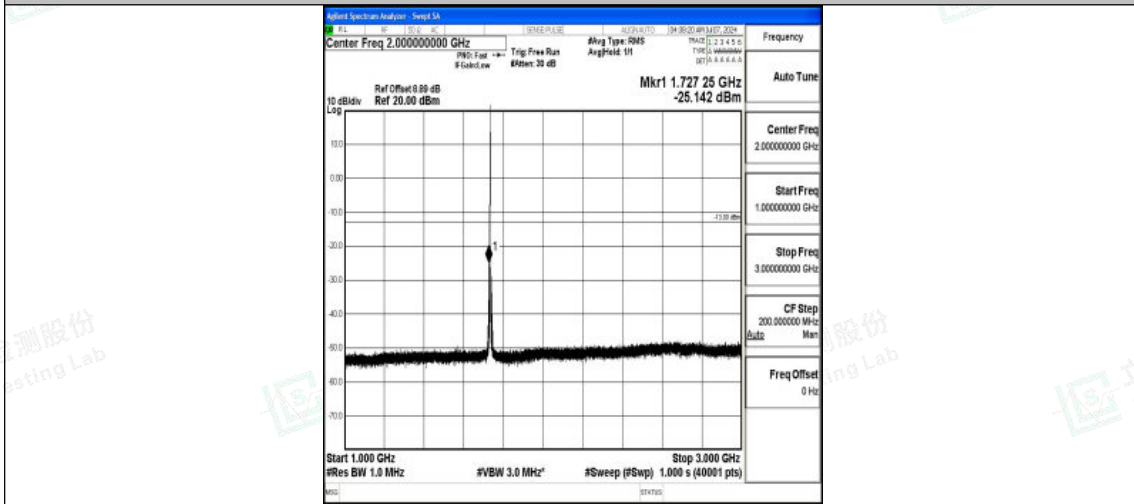

Band4_1.4MHz_QPSK_20175_1RB#0_1000~3000_1000~3000