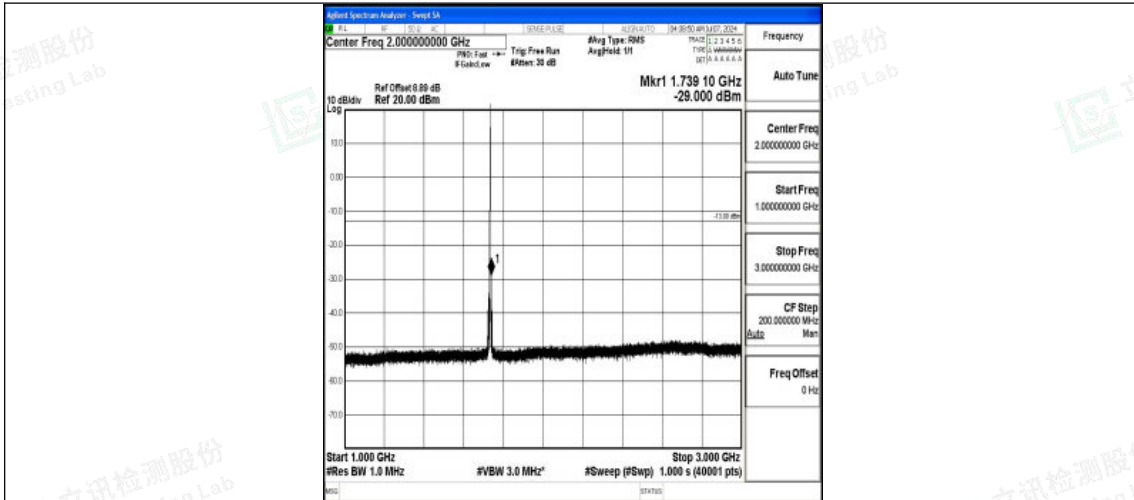

Band4_1.4MHz_16QAM_20175_1RB#0_0.009~0.15_0.009~0.15

Band4_1.4MHz_16QAM_20175_1RB#0_0.15~30_0.15~30

Band4_1.4MHz_16QAM_20175_1RB#0_30~1000_30~1000

Shenzhen LCS Compliance Testing Laboratory Ltd.
 Add: 101, 201 Bldg A & 301 Bldg C, Juji Industrial Park Yabianxueziwei, Shajing Street,
 Baoan District, Shenzhen, 518000, China
 Tel: +(86) 0755-82591330 | E-mail: webmaster@lcs-cert.com | Web: www.lcs-cert.com
 Scan code to check authenticity