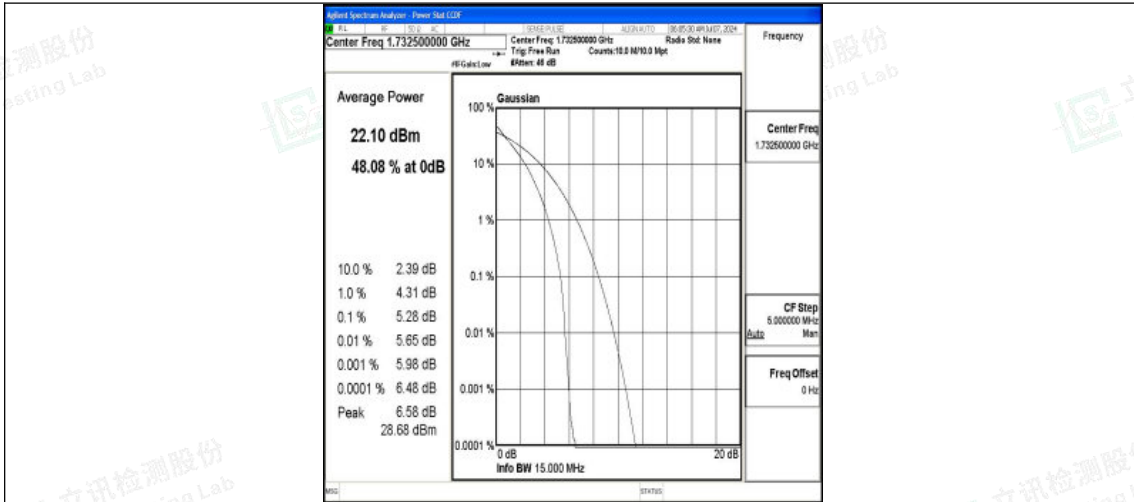

Band4-15MHz-16QAM-20025-75RB#0-PASS

Band4-15MHz-QPSK-20175-1RB#0-PASS

Band4-15MHz-16QAM-20175-1RB#0-PASS

Shenzhen LCS Compliance Testing Laboratory Ltd.
 Add: 101, 201 Bldg A & 301 Bldg C, Juji Industrial Park Yabianxueziwei, Shajing Street,
 Baoan District, Shenzhen, 518000, China
 Tel: +(86) 0755-82591330 | E-mail: webmaster@lcs-cert.com | Web: www.lcs-cert.com
 Scan code to check authenticity