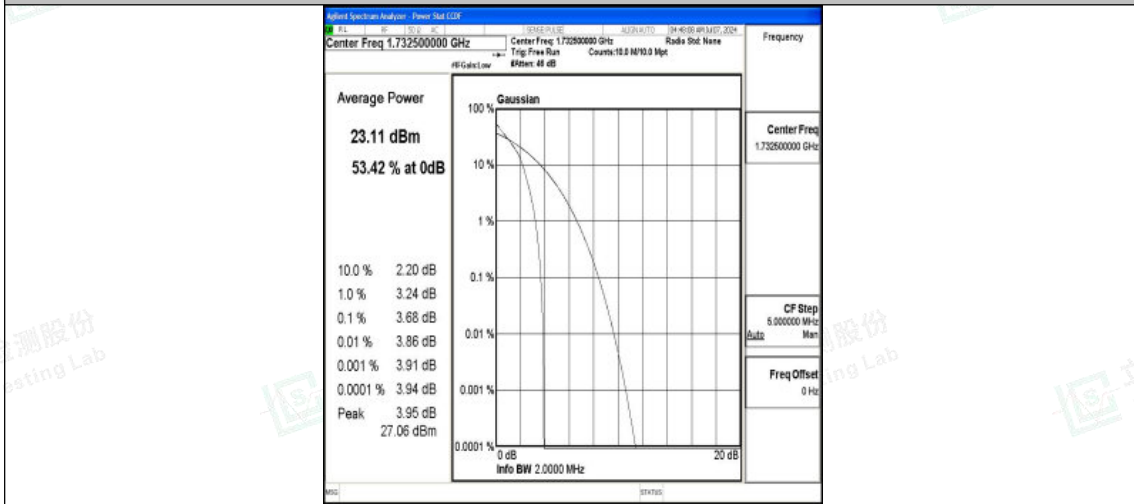

Band4-1.4MHz-QPSK-20175-1RB#0-PASS