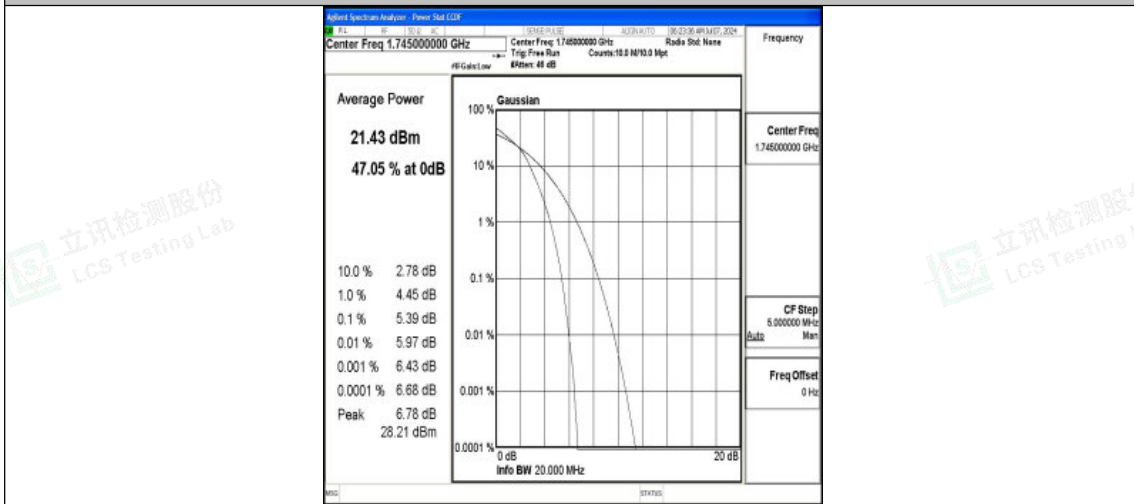

Band4-20MHz-16QAM-20300-100RB#0-PASS

Shenzhen LCS Compliance Testing Laboratory Ltd.
Add: 101, 201 Bldg A & 301 Bldg C, Juji Industrial Park Yabianxueziwei, Shajing Street,
Baoan District, Shenzhen, 518000, China
Tel: +(86) 0755-82591330 | E-mail: webmaster@lcs-cert.com | Web: www.lcs-cert.com
Scan code to check authenticity