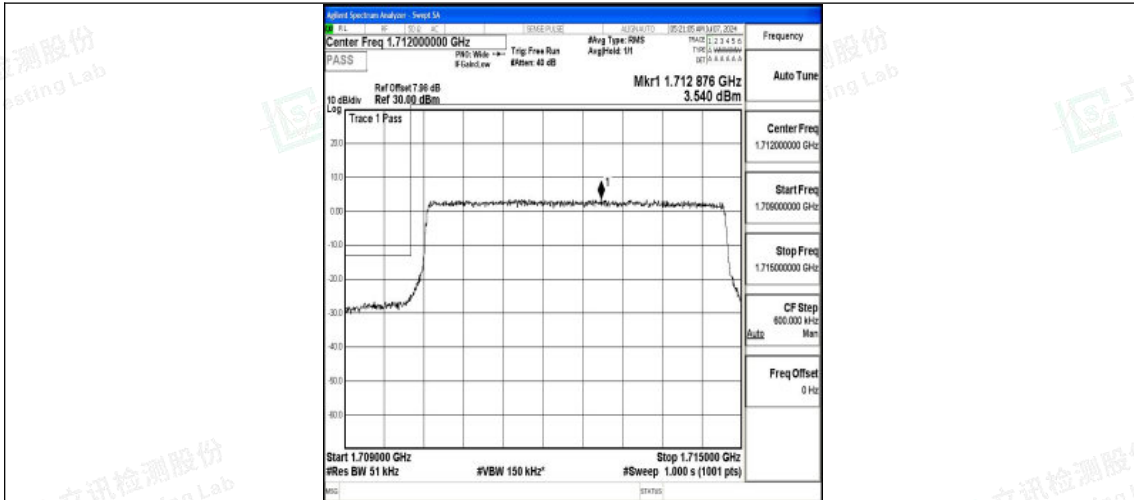

Band4_3MHz_QPSK_20385_15RB#0

Band4_3MHz_16QAM_20385_15RB#0

Band4_5MHz_QPSK_19975_25RB#0

Shenzhen LCS Compliance Testing Laboratory Ltd.
Add: 101, 201 Bldg A & 301 Bldg C, Juji Industrial Park Yabianxueziwei, Shajing Street,
Baoan District, Shenzhen, 518000, China
Tel: +(86) 0755-82591330 | E-mail: webmaster@lcs-cert.com | Web: www.lcs-cert.com
Scan code to check authenticity