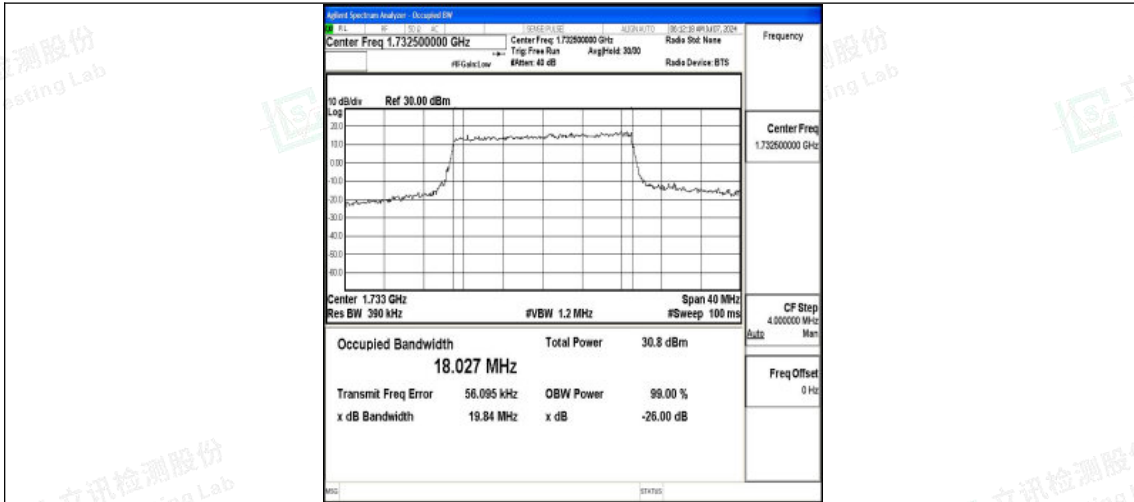

Band4-20MHz-QPSK-20050-100RB#0-PASS

Band4-20MHz-16QAM-20050-100RB#0-PASS

Band4-20MHz-QPSK-20175-100RB#0-PASS

Shenzhen LCS Compliance Testing Laboratory Ltd.
 Add: 101, 201 Bldg A & 301 Bldg C, Juji Industrial Park Yabianxueziwei, Shajing Street,
 Baoan District, Shenzhen, 518000, China
 Tel: +(86) 0755-82591330 | E-mail: webmaster@lcs-cert.com | Web: www.lcs-cert.com
 Scan code to check authenticity