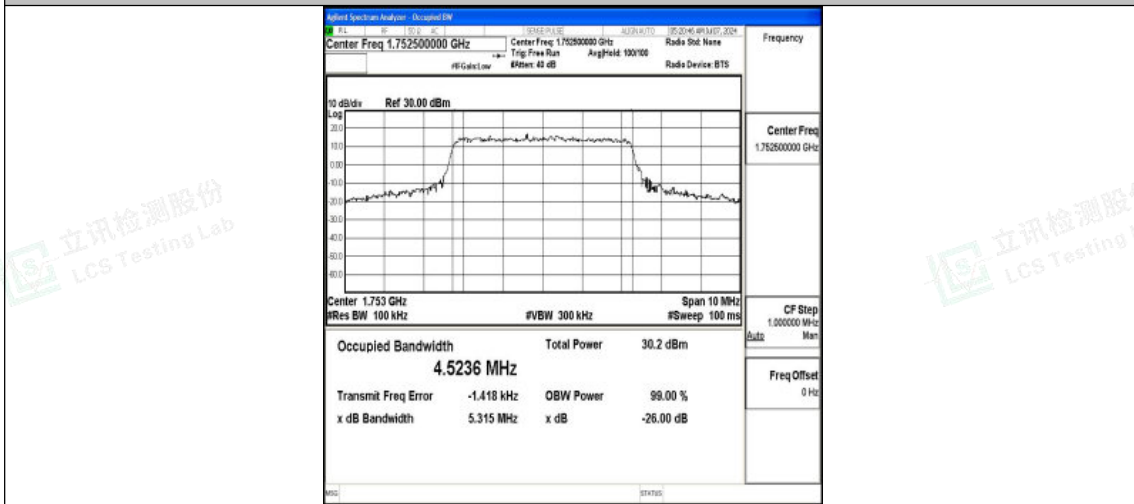

Band4-5MHz-16QAM-20375-25RB#0-PASS

Shenzhen LCS Compliance Testing Laboratory Ltd.
Add: 101, 201 Bldg A & 301 Bldg C, Juji Industrial Park Yabianxueziwei, Shajing Street,
Baoan District, Shenzhen, 518000, China
Tel: +(86) 0755-82591330 | E-mail: webmaster@lcs-cert.com | Web: www.lcs-cert.com
Scan code to check authenticity