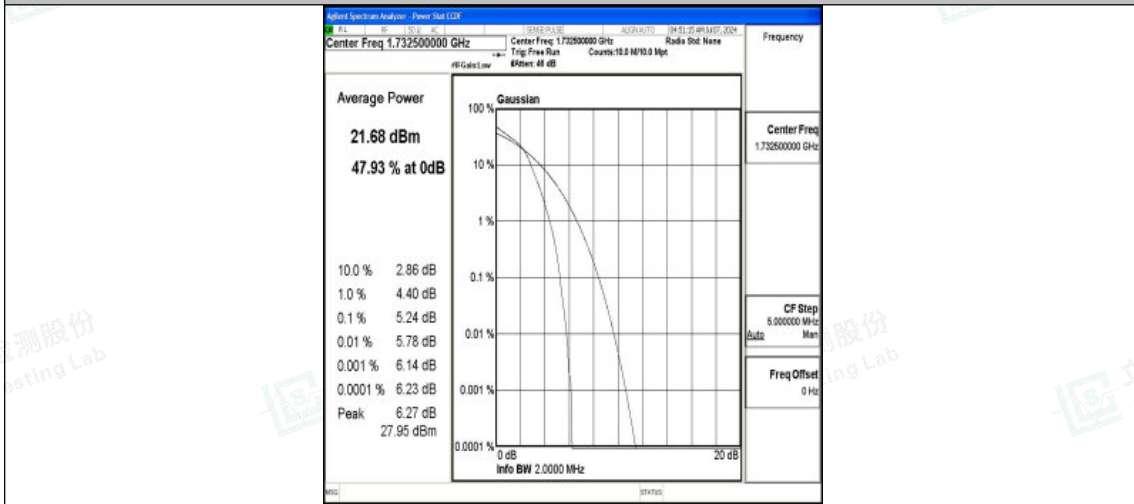

Band4-1.4MHz-16QAM-20175-6RB#0-PASS