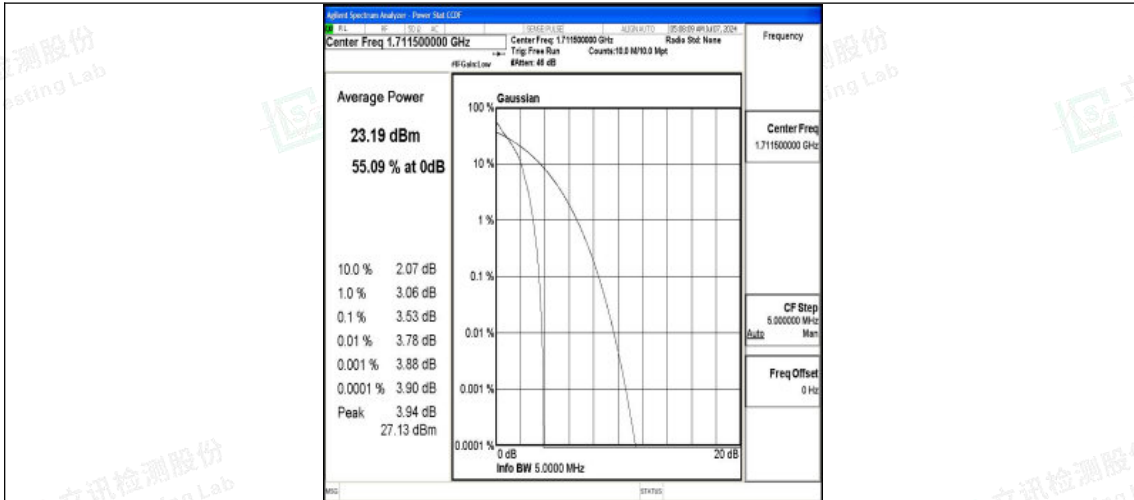

Band4-1.4MHz-16QAM-20393-1RB#0-PASS

Band4-1.4MHz-QPSK-20393-6RB#0-PASS

Band4-1.4MHz-16QAM-20393-6RB#0-PASS

Shenzhen LCS Compliance Testing Laboratory Ltd.
 Add: 101, 201 Bldg A & 301 Bldg C, Juji Industrial Park Yabianxueziwei, Shajing Street,
 Baoan District, Shenzhen, 518000, China
 Tel: +(86) 0755-82591330 | E-mail: webmaster@lcs-cert.com | Web: www.lcs-cert.com
 Scan code to check authenticity