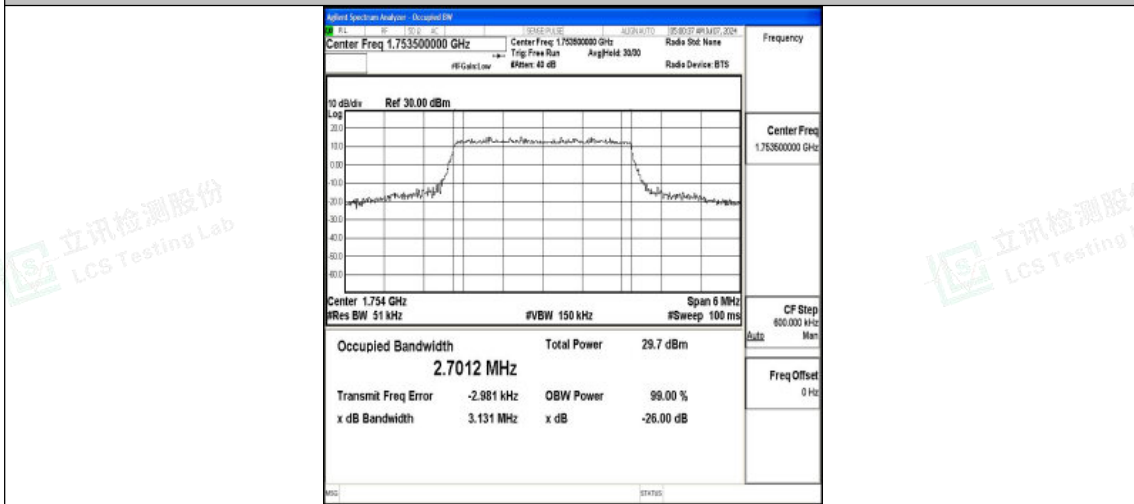

Band4-3MHz-16QAM-20385-15RB#0-PASS

Shenzhen LCS Compliance Testing Laboratory Ltd.
Add: 101, 201 Bldg A & 301 Bldg C, Juji Industrial Park Yabianxueziwei, Shajing Street,
Baoan District, Shenzhen, 518000, China
Tel: +(86) 0755-82591330 | E-mail: webmaster@lcs-cert.com | Web: www.lcs-cert.com
Scan code to check authenticity