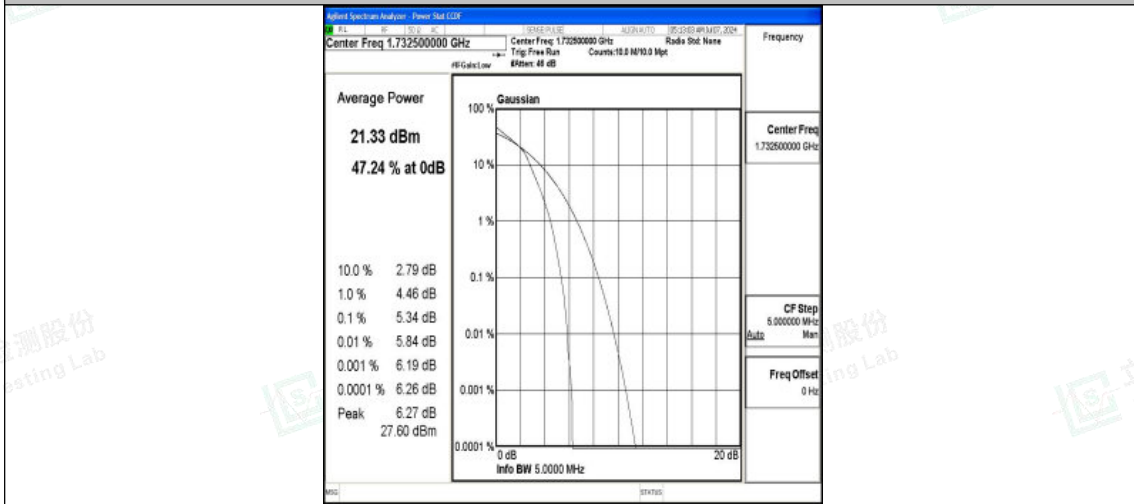

Band4-3MHz-16QAM-20175-15RB#0-PASS