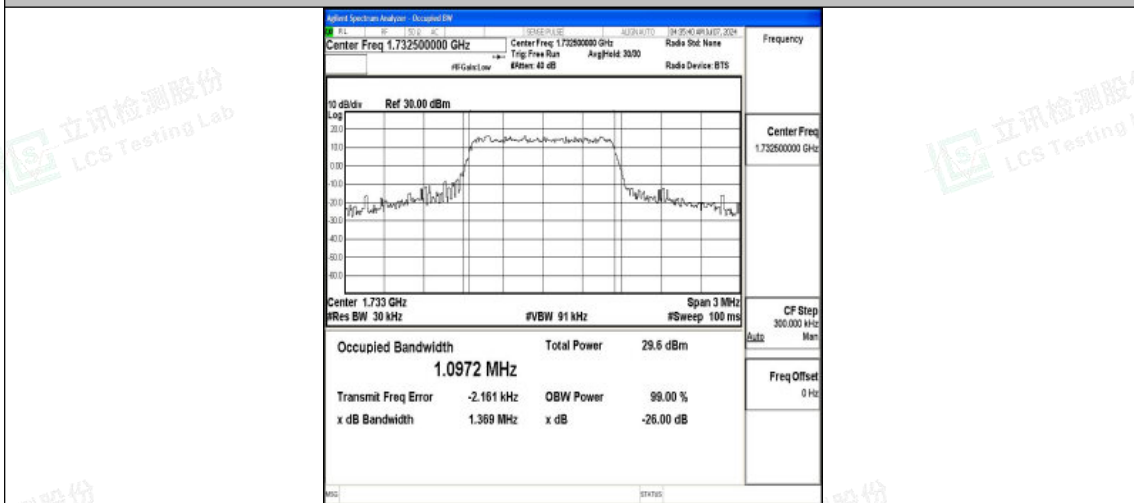

Test Graphs

Band4-1.4MHz-QPSK-19957-6RB#0-PASS

Band4-1.4MHz-16QAM-19957-6RB#0-PASS

Shenzhen LCS Compliance Testing Laboratory Ltd.
 Add: 101, 201 Bldg A & 301 Bldg C, Juji Industrial Park Yabianxueziwei, Shajing Street,
 Baoan District, Shenzhen, 518000, China
 Tel: +(86) 0755-82591330 | E-mail: webmaster@lcs-cert.com | Web: www.lcs-cert.com
 Scan code to check authenticity