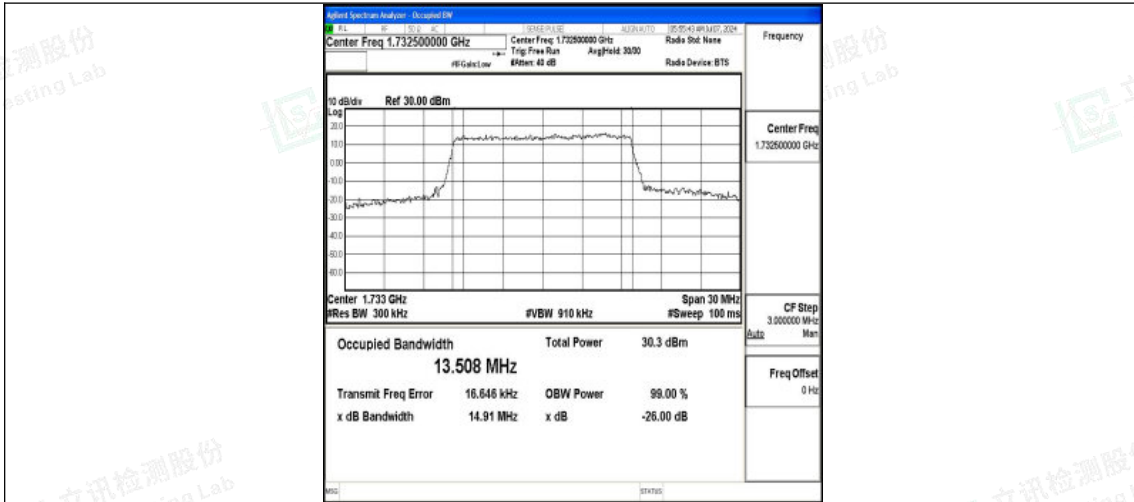

Band4-15MHz-QPSK-20025-75RB#0-PASS

Band4-15MHz-16QAM-20025-75RB#0-PASS

Band4-15MHz-QPSK-20175-75RB#0-PASS

Shenzhen LCS Compliance Testing Laboratory Ltd.
 Add: 101, 201 Bldg A & 301 Bldg C, Juji Industrial Park Yabianxueziwei, Shajing Street,
 Baoan District, Shenzhen, 518000, China
 Tel: +(86) 0755-82591330 | E-mail: webmaster@lcs-cert.com | Web: www.lcs-cert.com
 Scan code to check authenticity