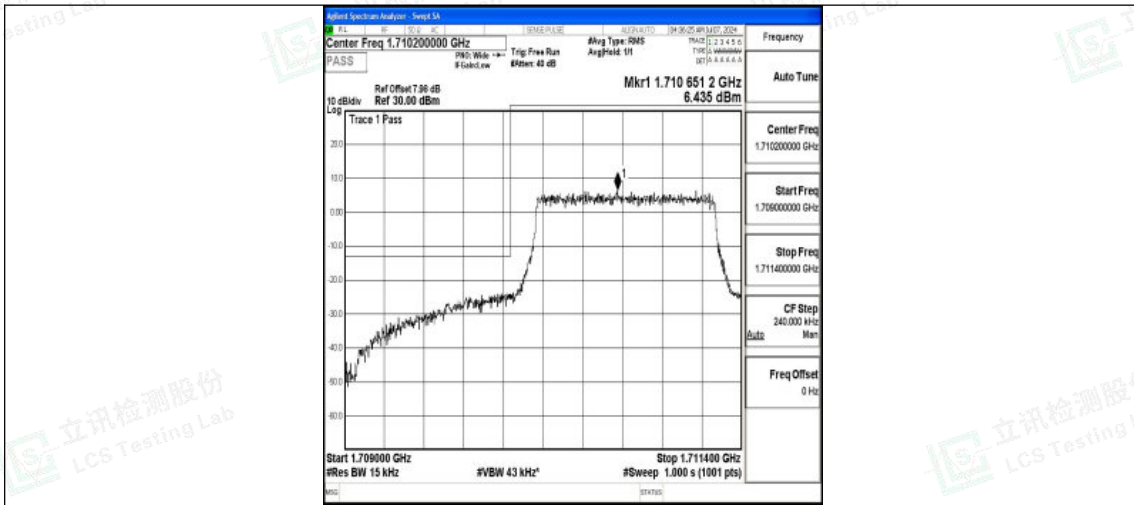

Test Graphs

Band4_1.4MHz_QPSK_19957_6RB#0