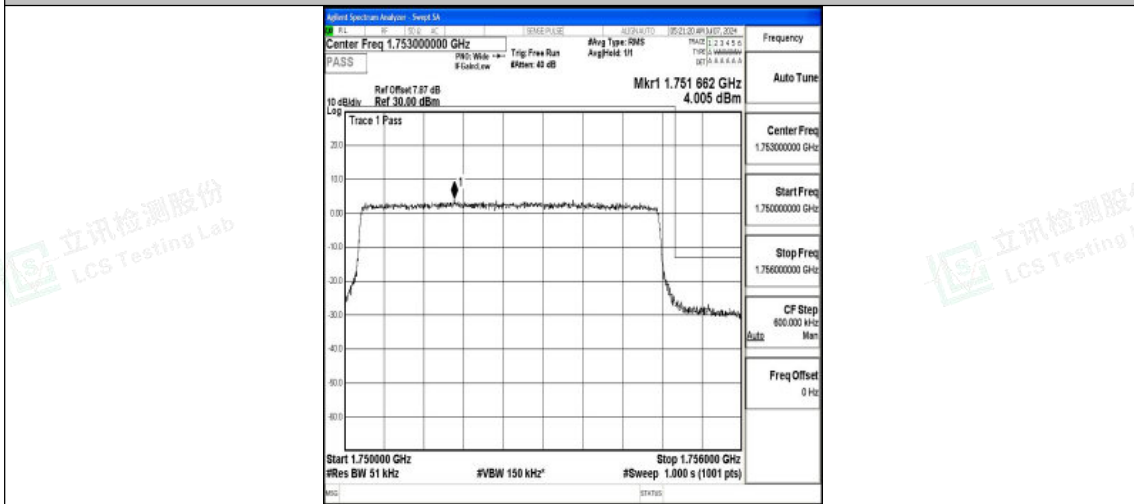

Band4_5MHz_16QAM_20375_25RB#0

Shenzhen LCS Compliance Testing Laboratory Ltd.
Add: 101, 201 Bldg A & 301 Bldg C, Juji Industrial Park Yabianxueziwei, Shajing Street,
Baoan District, Shenzhen, 518000, China
Tel: +(86) 0755-82591330 | E-mail: webmaster@lcs-cert.com | Web: www.lcs-cert.com
Scan code to check authenticity