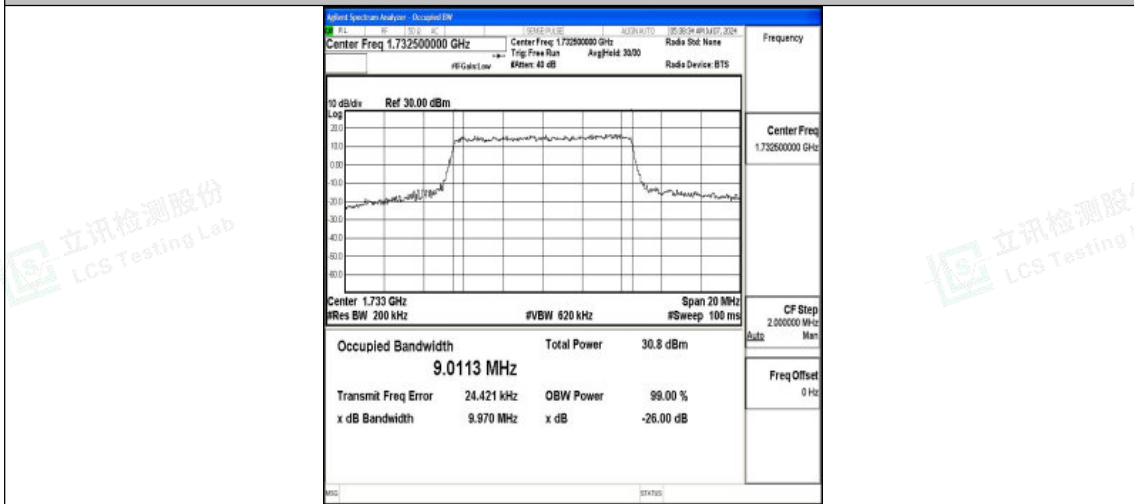

Band4-10MHz-QPSK-20175-50RB#0-PASS

Shenzhen LCS Compliance Testing Laboratory Ltd.
Add: 101, 201 Bldg A & 301 Bldg C, Juji Industrial Park Yabianxueziwei, Shajing Street,
Baoan District, Shenzhen, 518000, China
Tel: +(86) 0755-82591330 | E-mail: webmaster@lcs-cert.com | Web: www.lcs-cert.com
Scan code to check authenticity