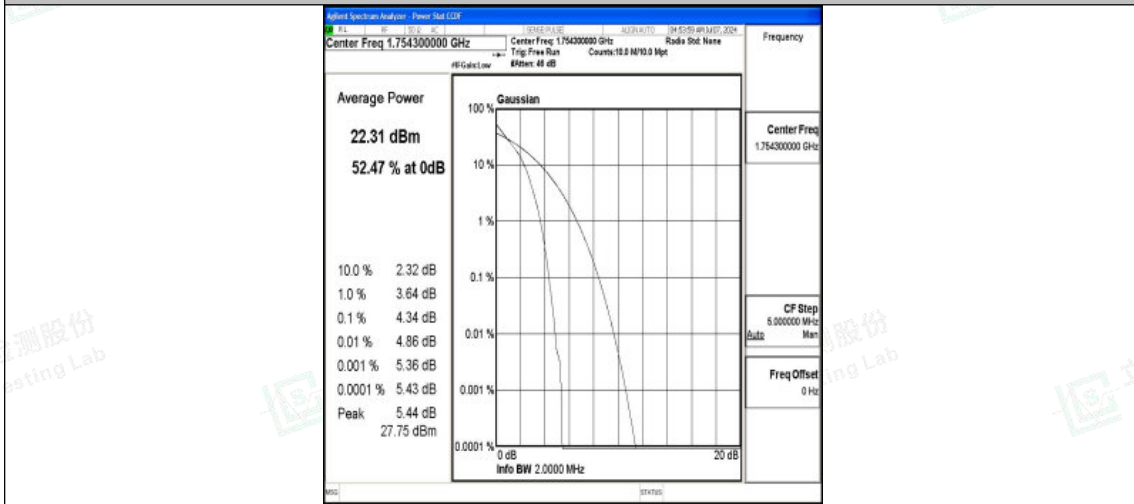

Band4-1.4MHz-QPSK-20393-6RB#0-PASS