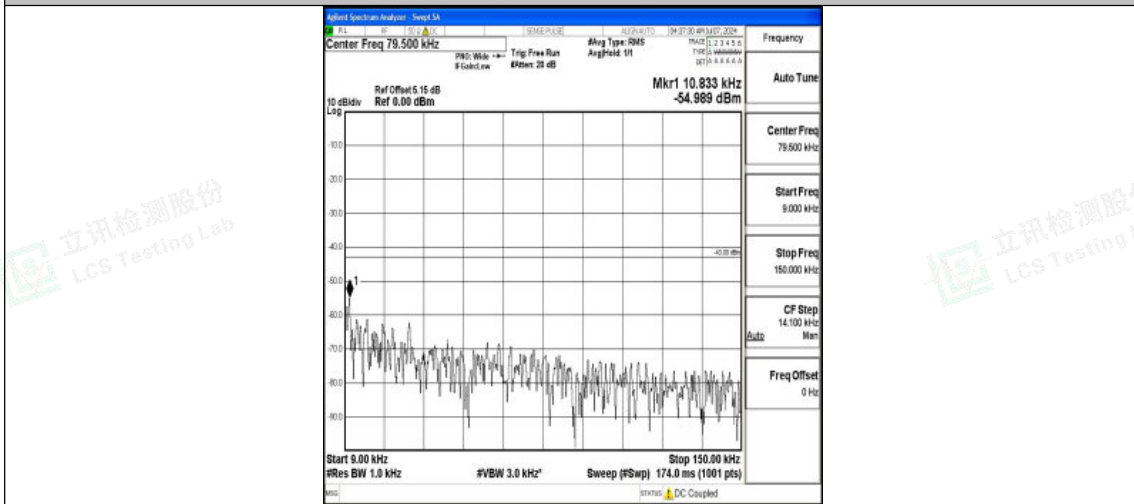

Band4_1.4MHz_16QAM_19957_1RB#0_0.009~0.15_0.009~0.15

Shenzhen LCS Compliance Testing Laboratory Ltd.
Add: 101, 201 Bldg A & 301 Bldg C, Juji Industrial Park Yabianxueziwei, Shajing Street,
Baoan District, Shenzhen, 518000, China
Tel: +(86) 0755-82591330 | E-mail: webmaster@lcs-cert.com | Web: www.lcs-cert.com
Scan code to check authenticity