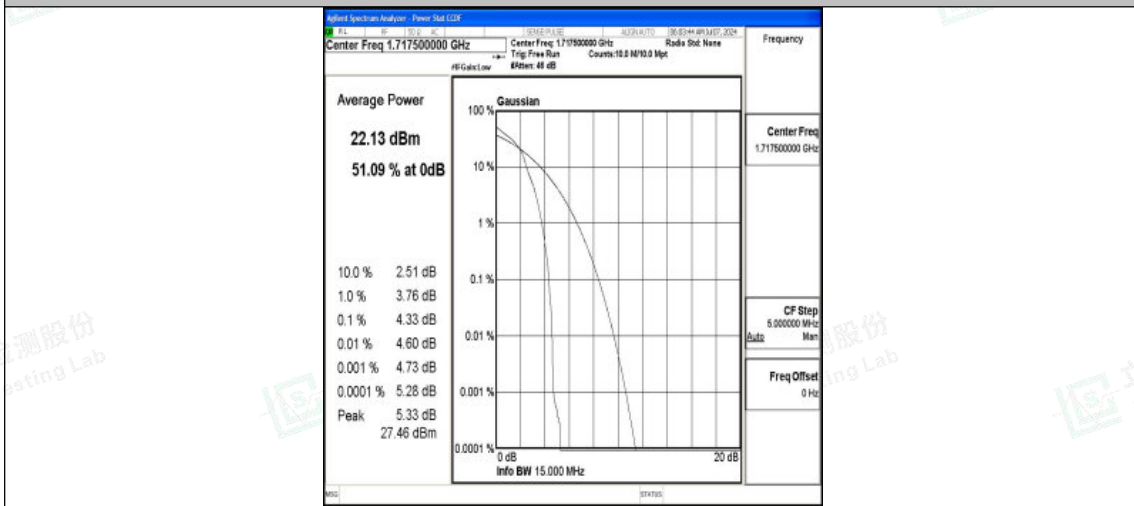

Band4-15MHz-16QAM-20025-1RB#0-PASS