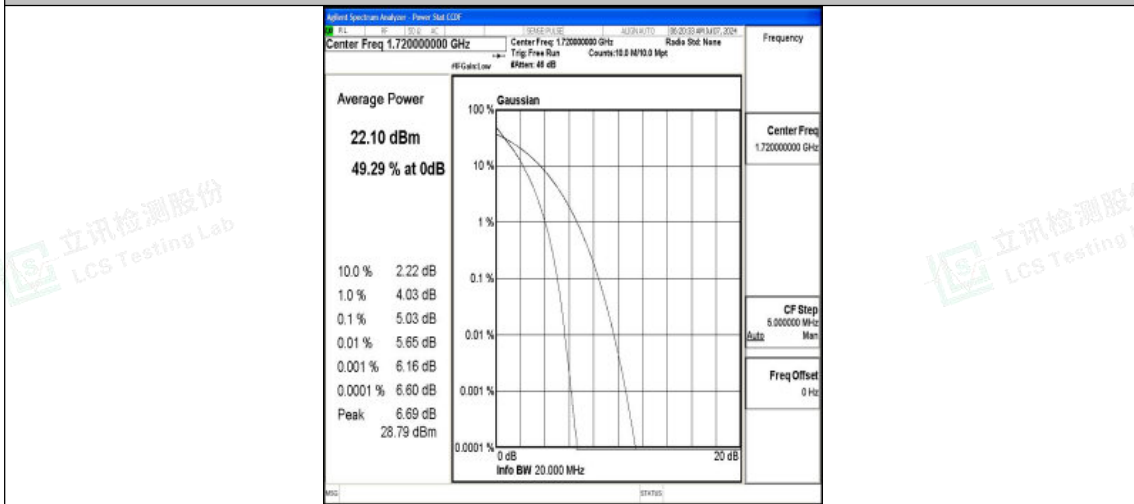

Band4-20MHz-QPSK-20050-100RB#0-PASS

Shenzhen LCS Compliance Testing Laboratory Ltd.
Add: 101, 201 Bldg A & 301 Bldg C, Juji Industrial Park Yabianxueziwei, Shajing Street,
Baoan District, Shenzhen, 518000, China
Tel: +(86) 0755-82591330 | E-mail: webmaster@lcs-cert.com | Web: www.lcs-cert.com
Scan code to check authenticity