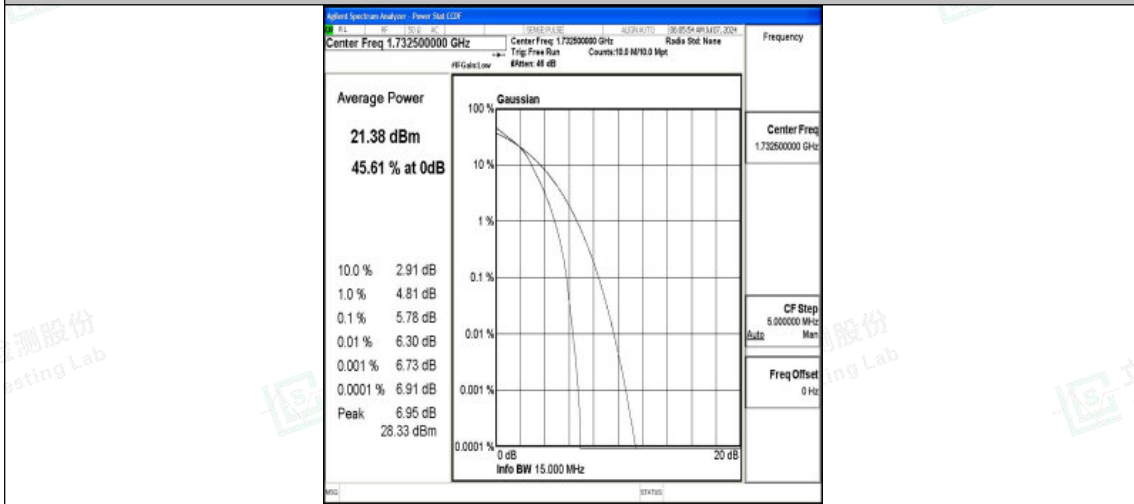

Band4-15MHz-16QAM-20175-75RB#0-PASS