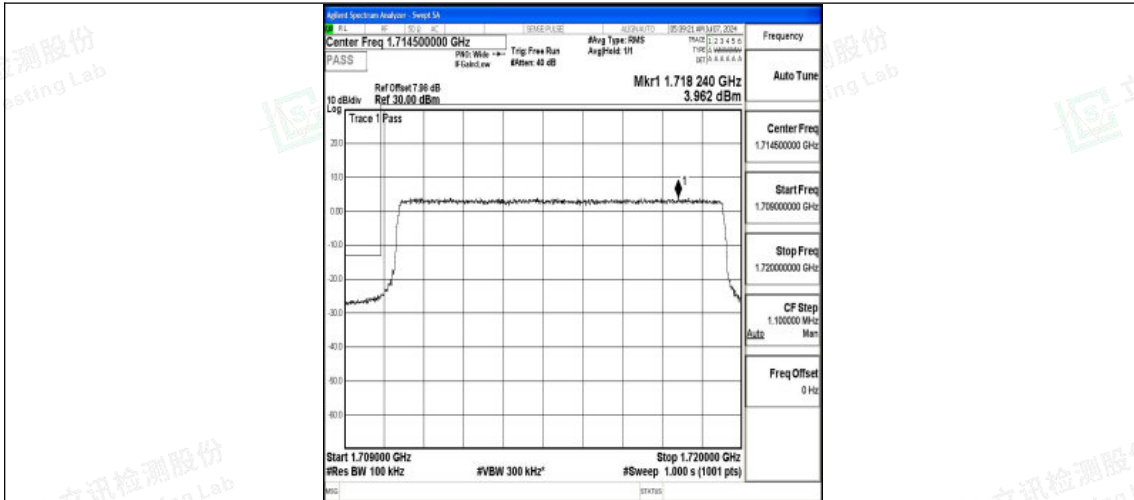

Band4_5MHz_16QAM_19975_25RB#0

Band4_5MHz_QPSK_20375_25RB#0

Band4_5MHz_16QAM_20375_25RB#0

Shenzhen LCS Compliance Testing Laboratory Ltd.
 Add: 101, 201 Bldg A & 301 Bldg C, Juji Industrial Park Yabianxueziwei, Shajing Street,
 Baoan District, Shenzhen, 518000, China
 Tel: +(86) 0755-82591330 | E-mail: webmaster@lcs-cert.com | Web: www.lcs-cert.com
 Scan code to check authenticity