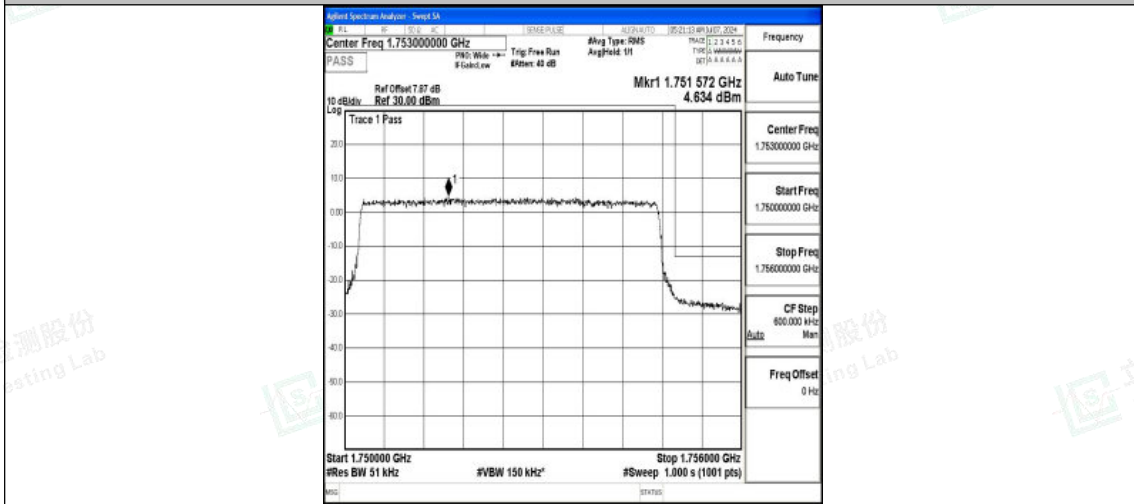

Band4_5MHz_QPSK_20375_25RB#0