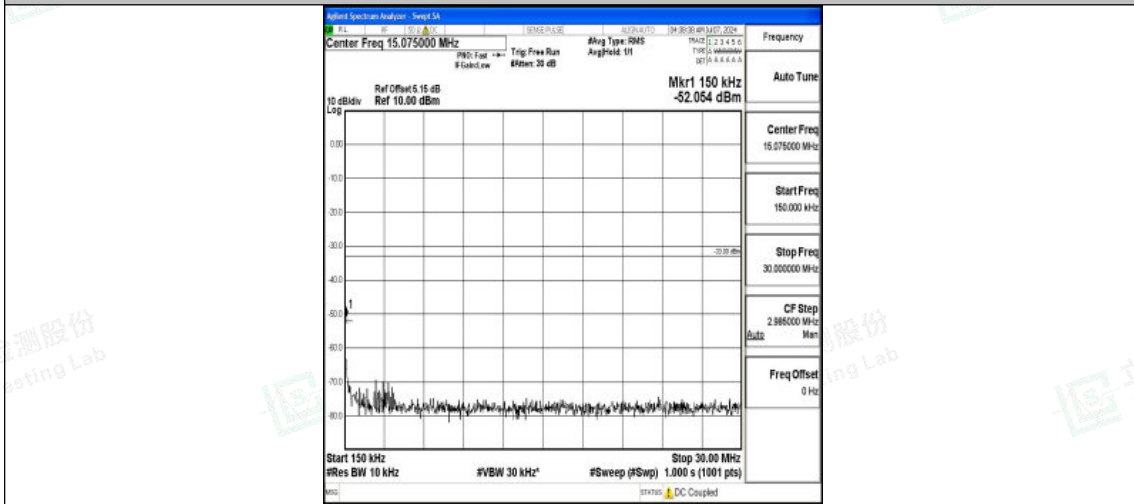

Band4_1.4MHz_16QAM_20175_1RB#0_0.15~30_0.15~30