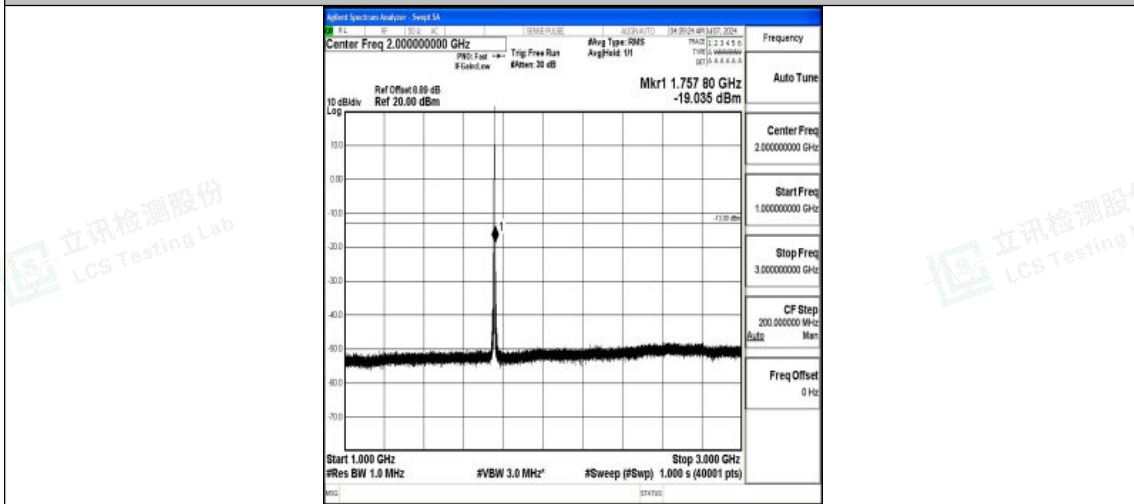

Band4_1.4MHz_QPSK_20393_1RB#0_1000~3000_1000~3000

Shenzhen LCS Compliance Testing Laboratory Ltd.
Add: 101, 201 Bldg A & 301 Bldg C, Juji Industrial Park Yabianxueziwei, Shajing Street,
Baoan District, Shenzhen, 518000, China
Tel: +(86) 0755-82591330 | E-mail: webmaster@lcs-cert.com | Web: www.lcs-cert.com
Scan code to check authenticity