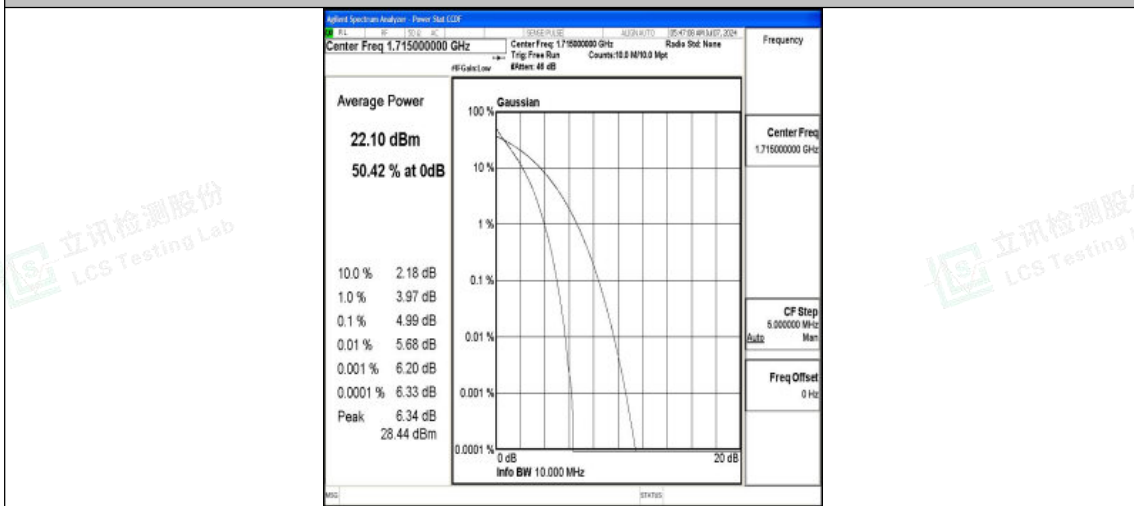

Band4-10MHz-QPSK-20000-50RB#0-PASS

Shenzhen LCS Compliance Testing Laboratory Ltd.
Add: 101, 201 Bldg A & 301 Bldg C, Juji Industrial Park Yabianxueziwei, Shajing Street,
Baoan District, Shenzhen, 518000, China
Tel: +(86) 0755-82591330 | E-mail: webmaster@lcs-cert.com | Web: www.lcs-cert.com
Scan code to check authenticity