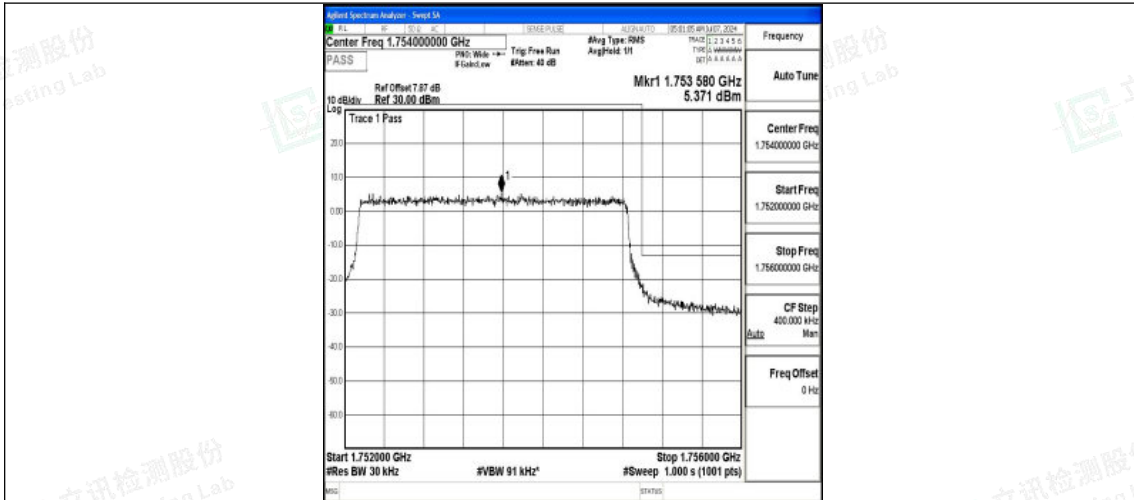

Band4_3MHz_QPSK_20385_15RB#0