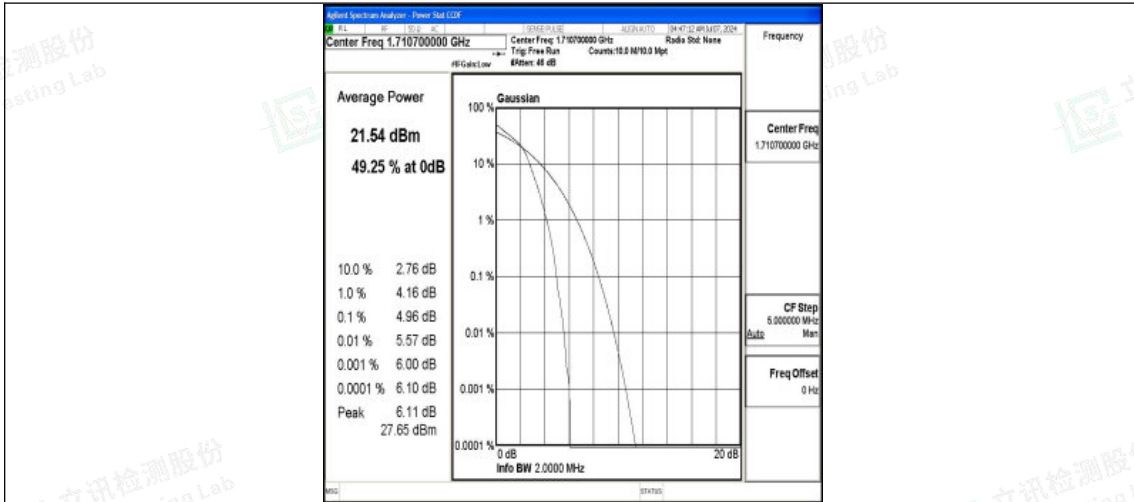

Test Graphs

Band4-1.4MHz-QPSK-19957-1RB#0-PASS

Band4-1.4MHz-16QAM-19957-1RB#0-PASS

Band4-1.4MHz-QPSK-19957-6RB#0-PASS

Shenzhen LCS Compliance Testing Laboratory Ltd.
 Add: 101, 201 Bldg A & 301 Bldg C, Juji Industrial Park Yabianxueziwei, Shajing Street,
 Baoan District, Shenzhen, 518000, China
 Tel: +(86) 0755-82591330 | E-mail: webmaster@lcs-cert.com | Web: www.lcs-cert.com
 Scan code to check authenticity