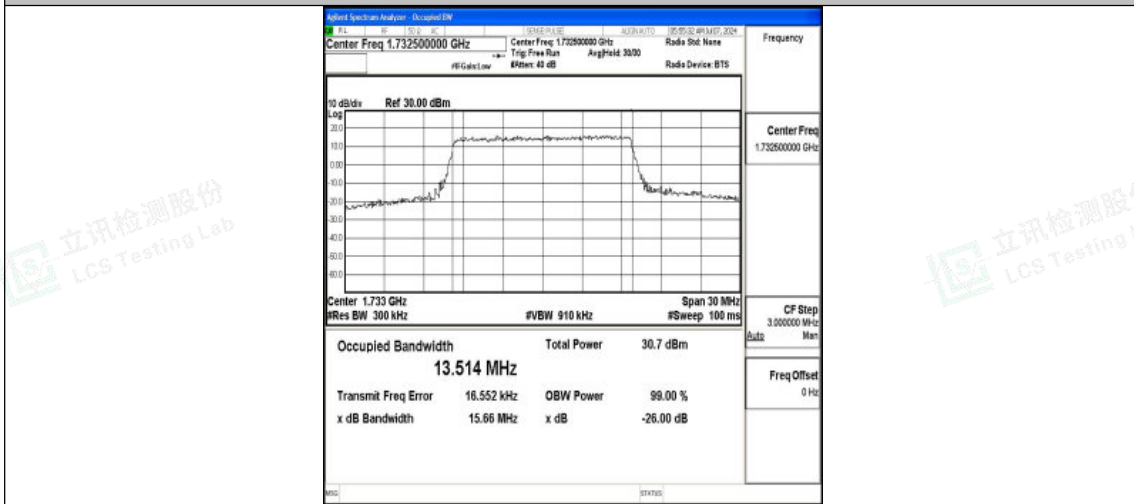

Band4-15MHz-QPSK-20175-75RB#0-PASS

Shenzhen LCS Compliance Testing Laboratory Ltd.
Add: 101, 201 Bldg A & 301 Bldg C, Juji Industrial Park Yabianxueziwei, Shajing Street,
Baoan District, Shenzhen, 518000, China
Tel: +(86) 0755-82591330 | E-mail: webmaster@lcs-cert.com | Web: www.lcs-cert.com
Scan code to check authenticity