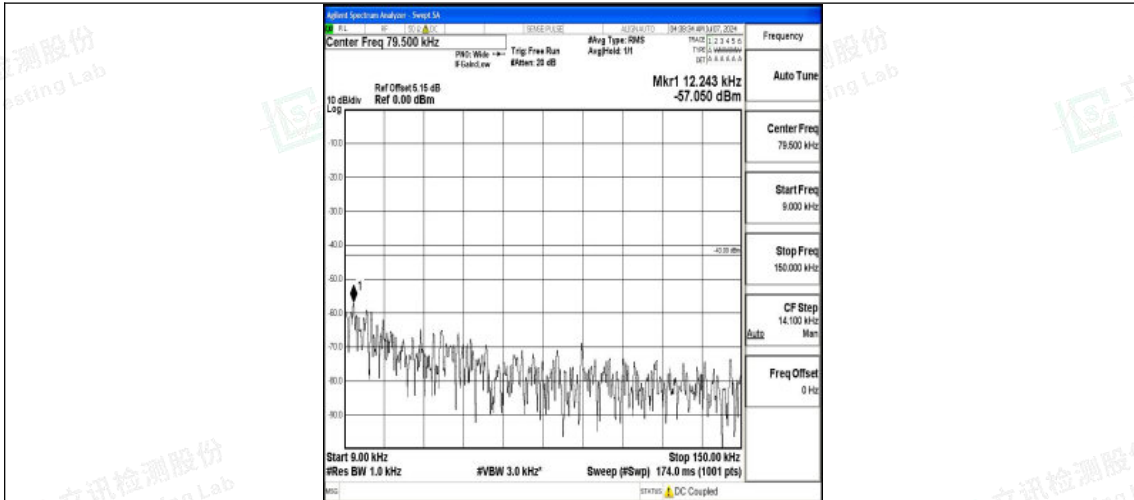

Band4_1.4MHz_QPSK_20175_1RB#0_30~1000_30~1000

Band4_1.4MHz_QPSK_20175_1RB#0_1000~3000_1000~3000

Band4_1.4MHz_QPSK_20175_1RB#0_3000~20000_3000~20000

Shenzhen LCS Compliance Testing Laboratory Ltd.
 Add: 101, 201 Bldg A & 301 Bldg C, Juji Industrial Park Yabianxueziwei, Shajing Street,
 Baoan District, Shenzhen, 518000, China
 Tel: +(86) 0755-82591330 | E-mail: webmaster@lcs-cert.com | Web: www.lcs-cert.com
 Scan code to check authenticity