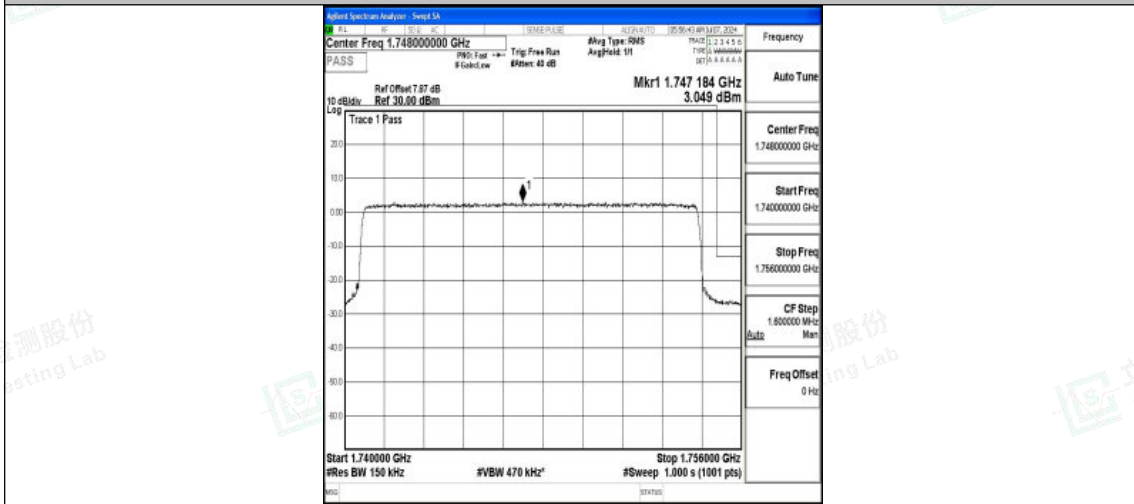

Band4_15MHz_16QAM_20325_75RB#0