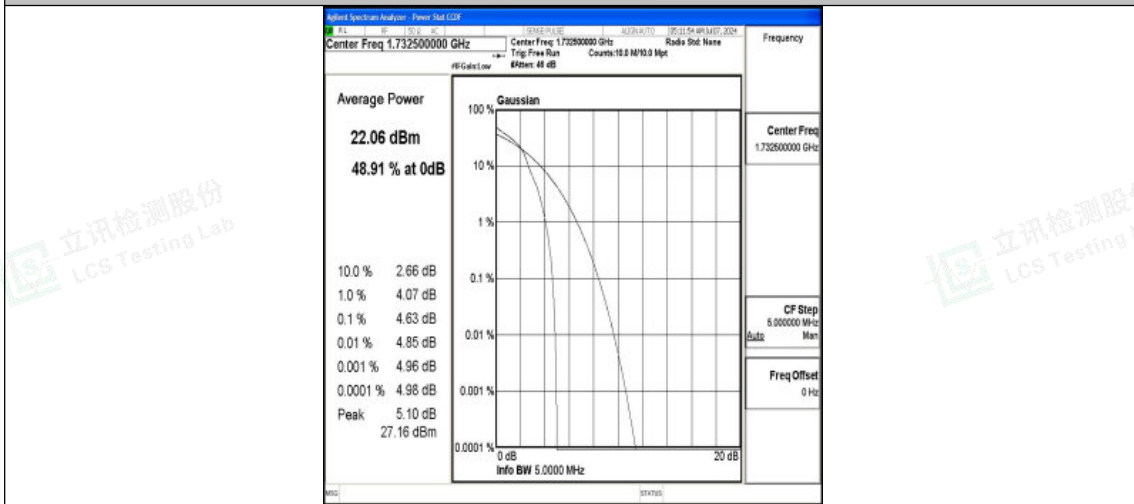

Band4-3MHz-16QAM-20175-1RB#0-PASS

Shenzhen LCS Compliance Testing Laboratory Ltd.
Add: 101, 201 Bldg A & 301 Bldg C, Juji Industrial Park Yabianxueziwei, Shajing Street,
Baoan District, Shenzhen, 518000, China
Tel: +(86) 0755-82591330 | E-mail: webmaster@lcs-cert.com | Web: www.lcs-cert.com
Scan code to check authenticity