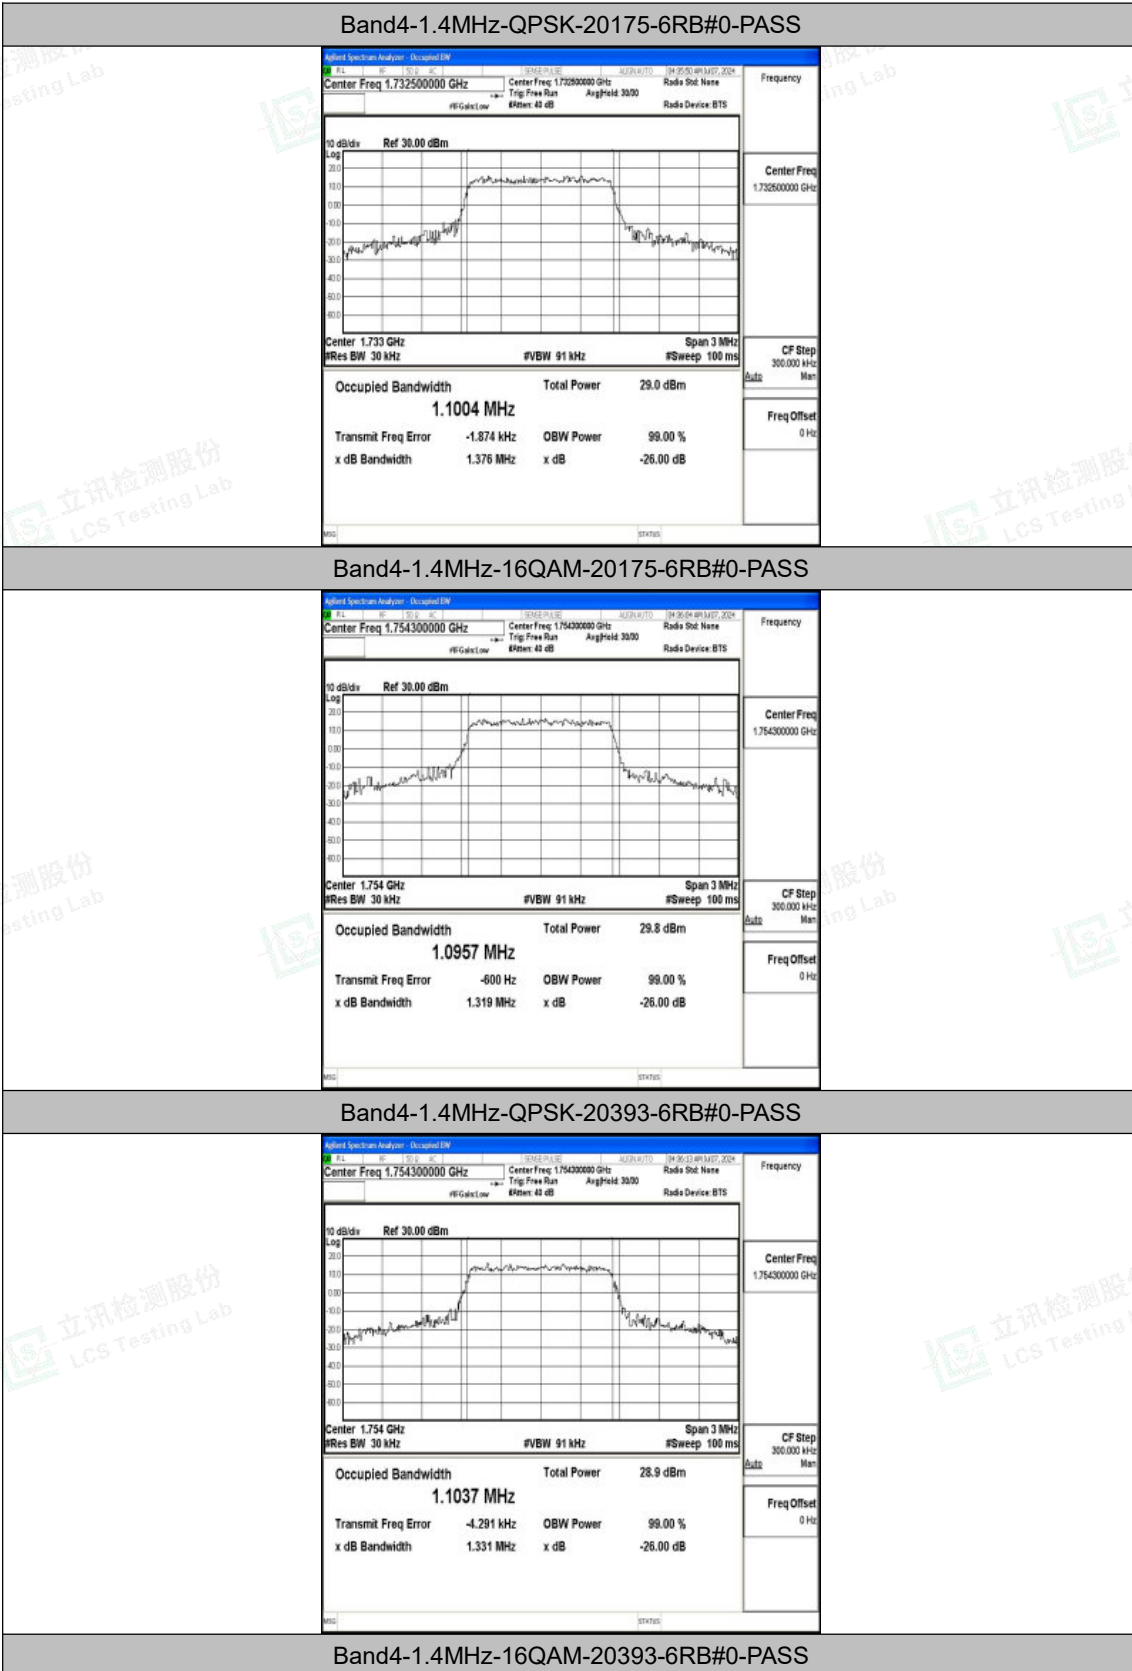

Shenzhen LCS Compliance Testing Laboratory Ltd.
Add: 101, 201 Bldg A & 301 Bldg C, Juji Industrial Park Yabianxueziwei, Shajing Street,
Baoan District, Shenzhen, 518000, China
Tel: +(86) 0755-82591330 | E-mail: webmaster@lcs-cert.com | Web: www.lcs-cert.com
Scan code to check authenticity