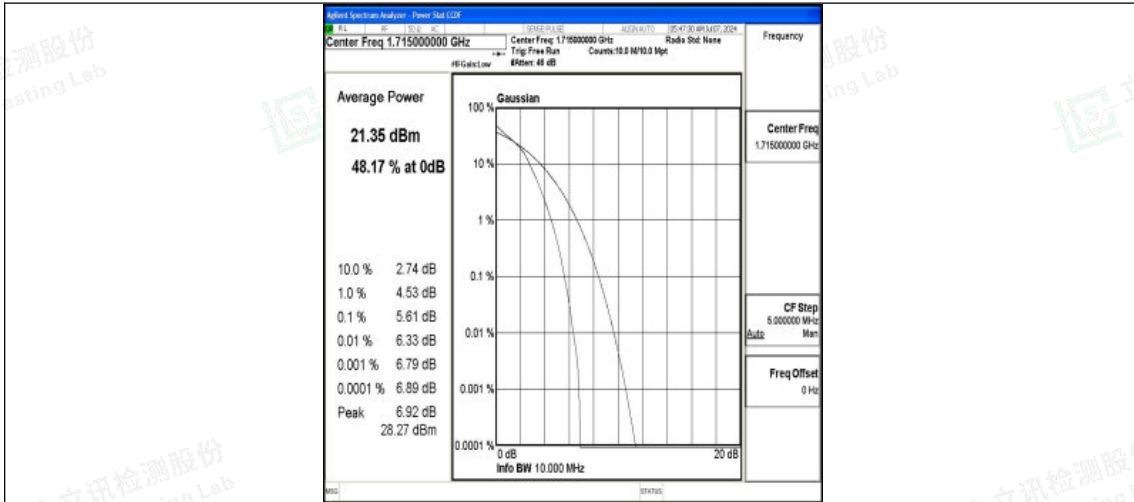

Band4-10MHz-QPSK-20000-1RB#0-PASS

Band4-10MHz-16QAM-20000-1RB#0-PASS

Band4-10MHz-QPSK-20000-50RB#0-PASS

Shenzhen LCS Compliance Testing Laboratory Ltd.
 Add: 101, 201 Bldg A & 301 Bldg C, Juji Industrial Park Yabianxueziwei, Shajing Street,
 Baoan District, Shenzhen, 518000, China
 Tel: +(86) 0755-82591330 | E-mail: webmaster@lcs-cert.com | Web: www.lcs-cert.com
 Scan code to check authenticity