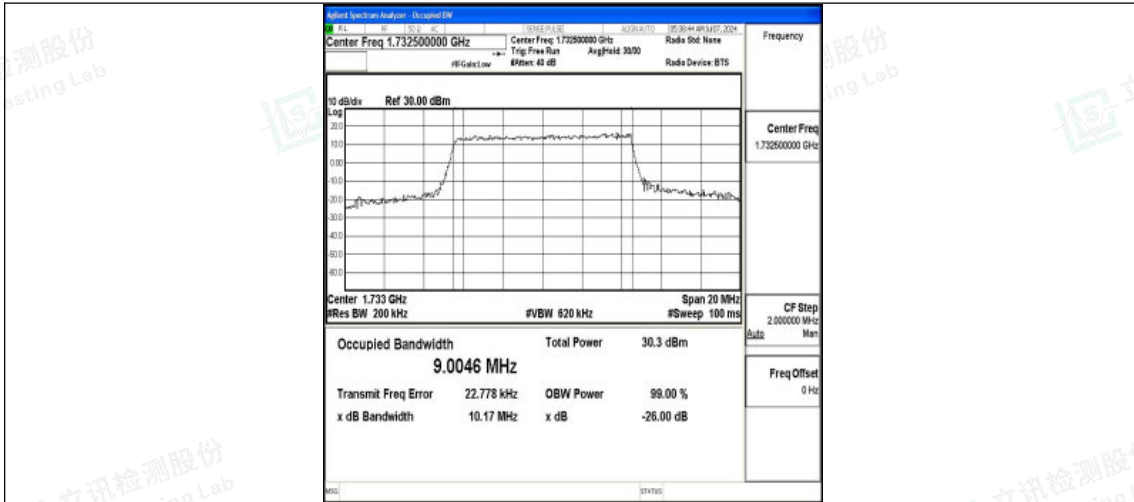

Band4-10MHz-QPSK-20000-50RB#0-PASS

Band4-10MHz-16QAM-20000-50RB#0-PASS

Band4-10MHz-QPSK-20175-50RB#0-PASS

Shenzhen LCS Compliance Testing Laboratory Ltd.
 Add: 101, 201 Bldg A & 301 Bldg C, Juji Industrial Park Yabianxueziwei, Shajing Street,
 Baoan District, Shenzhen, 518000, China
 Tel: +(86) 0755-82591330 | E-mail: webmaster@lcs-cert.com | Web: www.lcs-cert.com
 Scan code to check authenticity