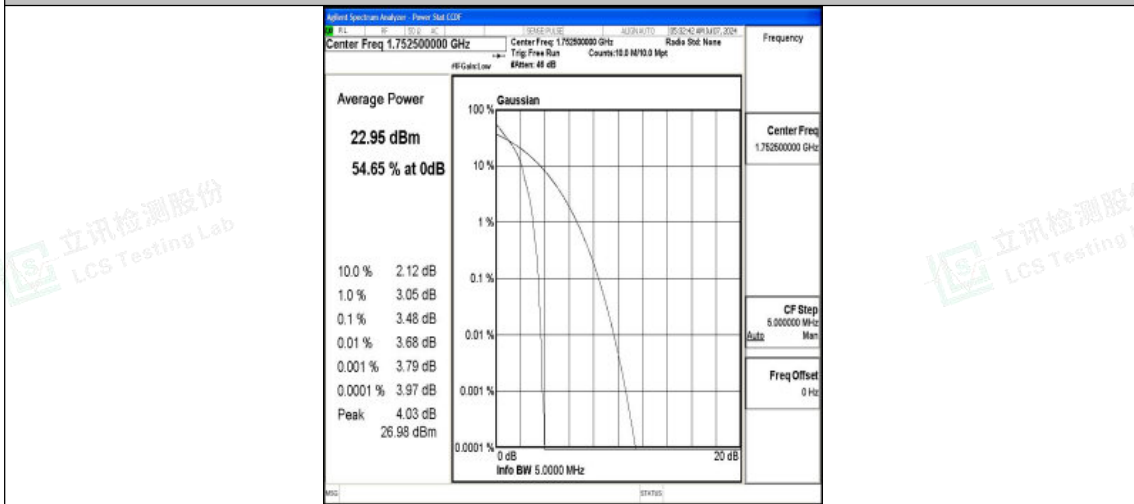

Band4-5MHz-QPSK-20375-1RB#0-PASS

Shenzhen LCS Compliance Testing Laboratory Ltd.
Add: 101, 201 Bldg A & 301 Bldg C, Juji Industrial Park Yabianxueziwei, Shajing Street,
Baoan District, Shenzhen, 518000, China
Tel: +(86) 0755-82591330 | E-mail: webmaster@lcs-cert.com | Web: www.lcs-cert.com
Scan code to check authenticity