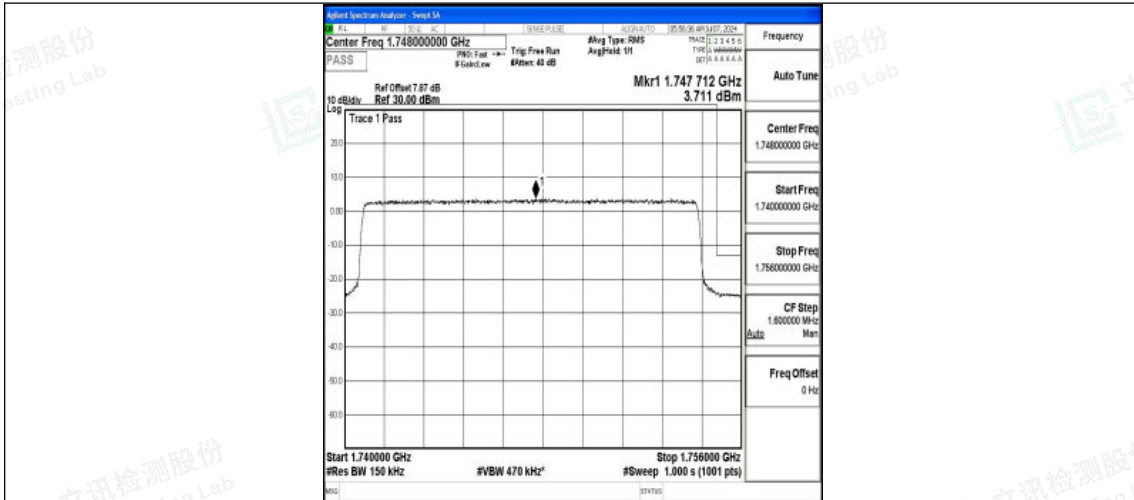

Band4_10MHz_16QAM_20350_50RB#0

Band4_15MHz_QPSK_20025_75RB#0

Band4_15MHz_16QAM_20025_75RB#0

Shenzhen LCS Compliance Testing Laboratory Ltd.
 Add: 101, 201 Bldg A & 301 Bldg C, Juji Industrial Park Yabianxueziwei, Shajing Street,
 Baoan District, Shenzhen, 518000, China
 Tel: +(86) 0755-82591330 | E-mail: webmaster@lcs-cert.com | Web: www.lcs-cert.com
 Scan code to check authenticity