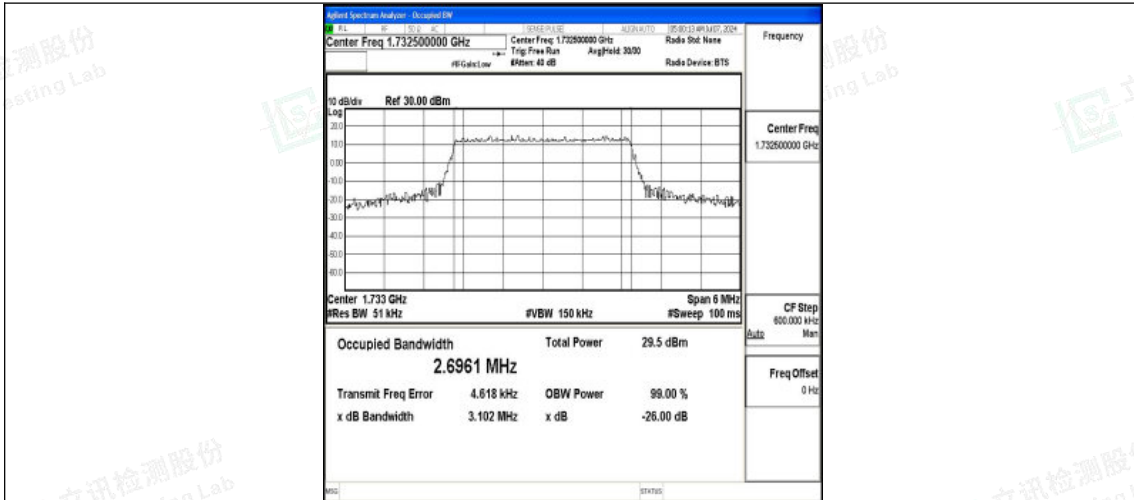

Band4-3MHz-QPSK-19965-15RB#0-PASS

Band4-3MHz-16QAM-19965-15RB#0-PASS

Band4-3MHz-QPSK-20175-15RB#0-PASS

Shenzhen LCS Compliance Testing Laboratory Ltd.
 Add: 101, 201 Bldg A & 301 Bldg C, Juji Industrial Park Yabianxueziwei, Shajing Street,
 Baoan District, Shenzhen, 518000, China
 Tel: +(86) 0755-82591330 | E-mail: webmaster@lcs-cert.com | Web: www.lcs-cert.com
 Scan code to check authenticity