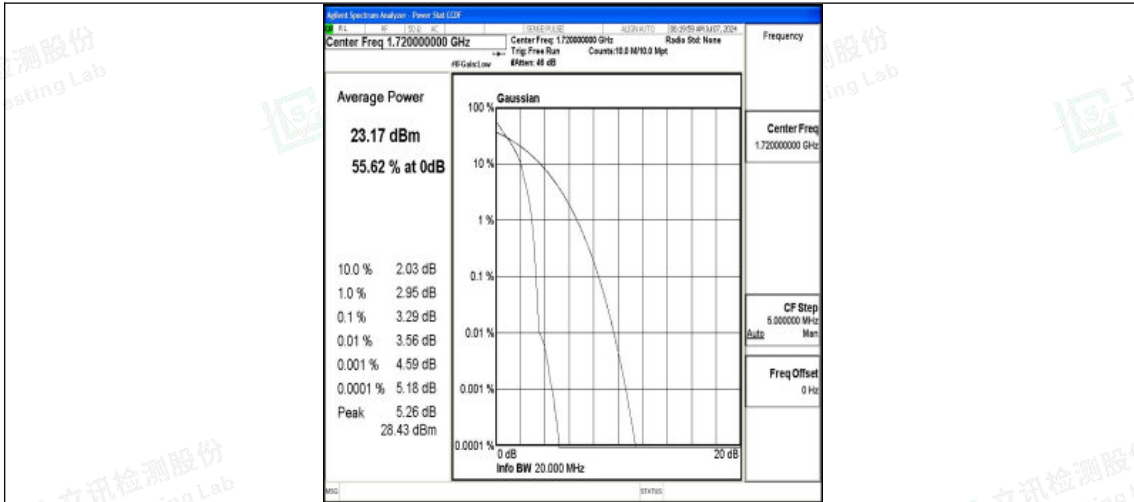

Band4-15MHz-16QAM-20325-1RB#0-PASS

Band4-15MHz-QPSK-20325-75RB#0-PASS

Band4-15MHz-16QAM-20325-75RB#0-PASS

Shenzhen LCS Compliance Testing Laboratory Ltd.
 Add: 101, 201 Bldg A & 301 Bldg C, Juji Industrial Park Yabianxueziwei, Shajing Street,
 Baoan District, Shenzhen, 518000, China
 Tel: +(86) 0755-82591330 | E-mail: webmaster@lcs-cert.com | Web: www.lcs-cert.com
 Scan code to check authenticity