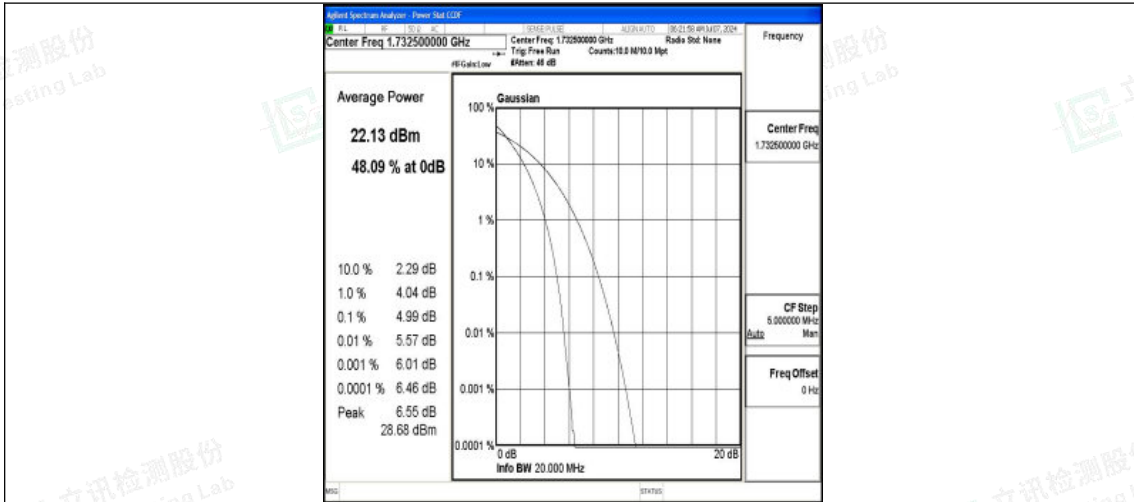

Band4-20MHz-16QAM-20050-100RB#0-PASS

Band4-20MHz-QPSK-20175-1RB#0-PASS

Band4-20MHz-16QAM-20175-1RB#0-PASS

Shenzhen LCS Compliance Testing Laboratory Ltd.
 Add: 101, 201 Bldg A & 301 Bldg C, Juji Industrial Park Yabianxueziwei, Shajing Street,
 Baoan District, Shenzhen, 518000, China
 Tel: +(86) 0755-82591330 | E-mail: webmaster@lcs-cert.com | Web: www.lcs-cert.com
 Scan code to check authenticity