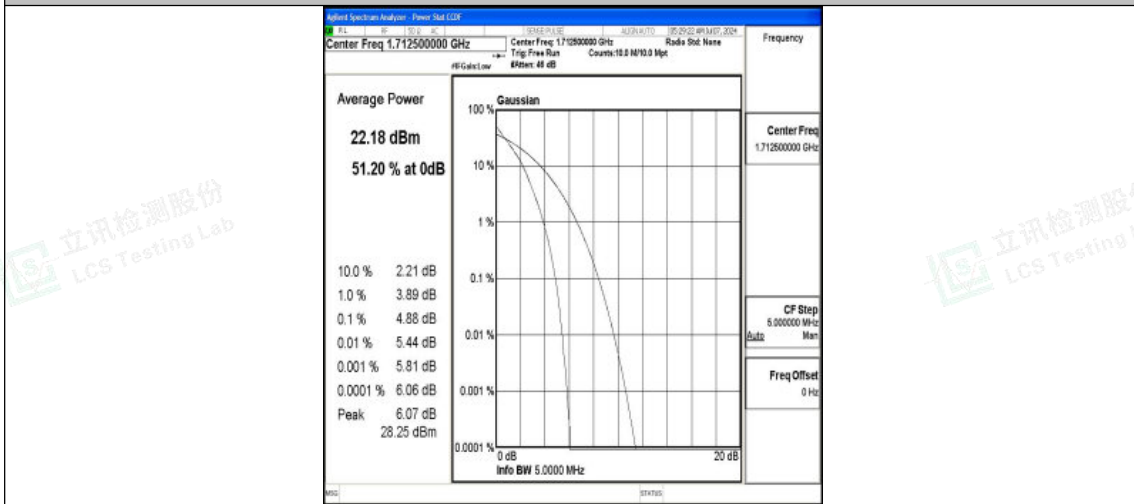

Band4-5MHz-QPSK-19975-25RB#0-PASS

Shenzhen LCS Compliance Testing Laboratory Ltd.
Add: 101, 201 Bldg A & 301 Bldg C, Juji Industrial Park Yabianxueziwei, Shajing Street,
Baoan District, Shenzhen, 518000, China
Tel: +(86) 0755-82591330 | E-mail: webmaster@lcs-cert.com | Web: www.lcs-cert.com
Scan code to check authenticity