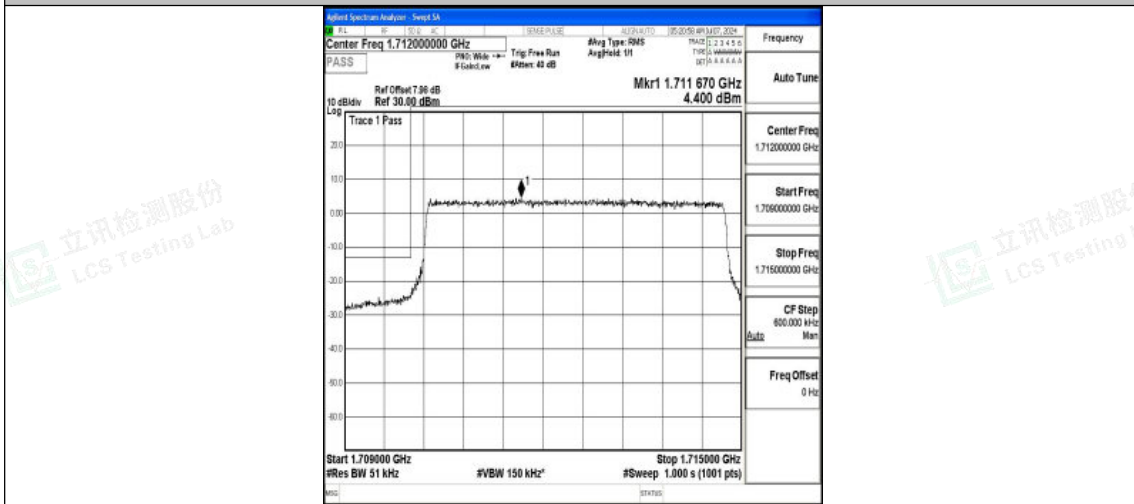

Band4_5MHz_QPSK_19975_25RB#0

Shenzhen LCS Compliance Testing Laboratory Ltd.
Add: 101, 201 Bldg A & 301 Bldg C, Juji Industrial Park Yabianxueziwei, Shajing Street,
Baoan District, Shenzhen, 518000, China
Tel: +(86) 0755-82591330 | E-mail: webmaster@lcs-cert.com | Web: www.lcs-cert.com
Scan code to check authenticity