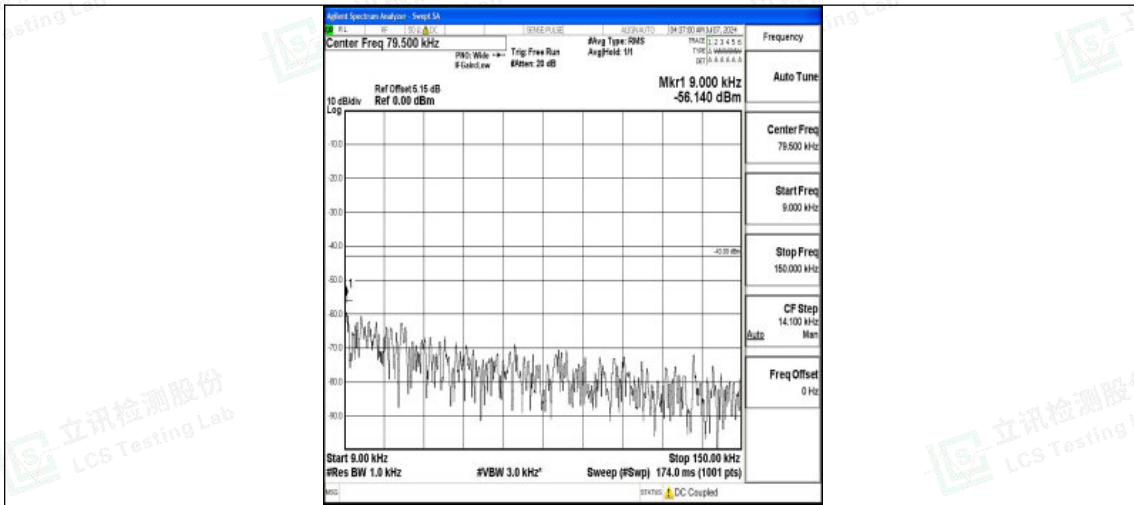

Test Graphs

Band4_1.4MHz_QPSK_19957_1RB#0_0.009~0.15_0.009~0.15