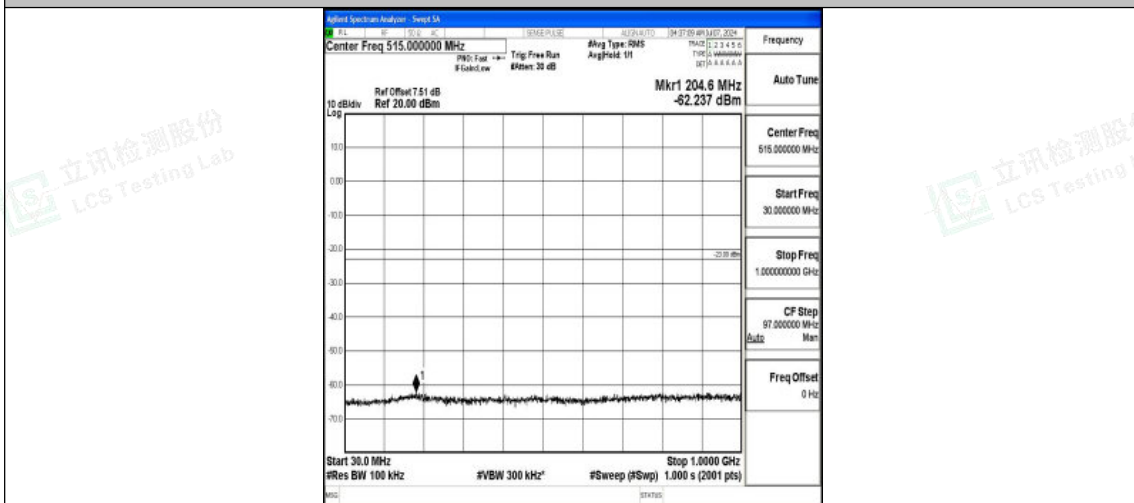

Test Graphs

Band4_1.4MHz_QPSK_19957_1RB#0_0.009~0.15_0.009~0.15

Band4_1.4MHz_QPSK_19957_1RB#0_0.15~30_0.15~30

Band4_1.4MHz_QPSK_19957_1RB#0_30~1000_30~1000

Shenzhen LCS Compliance Testing Laboratory Ltd.
 Add: 101, 201 Bldg A & 301 Bldg C, Juji Industrial Park Yabianxueziwei, Shajing Street,
 Baoan District, Shenzhen, 518000, China
 Tel: +(86) 0755-82591330 | E-mail: webmaster@lcs-cert.com | Web: www.lcs-cert.com
 Scan code to check authenticity