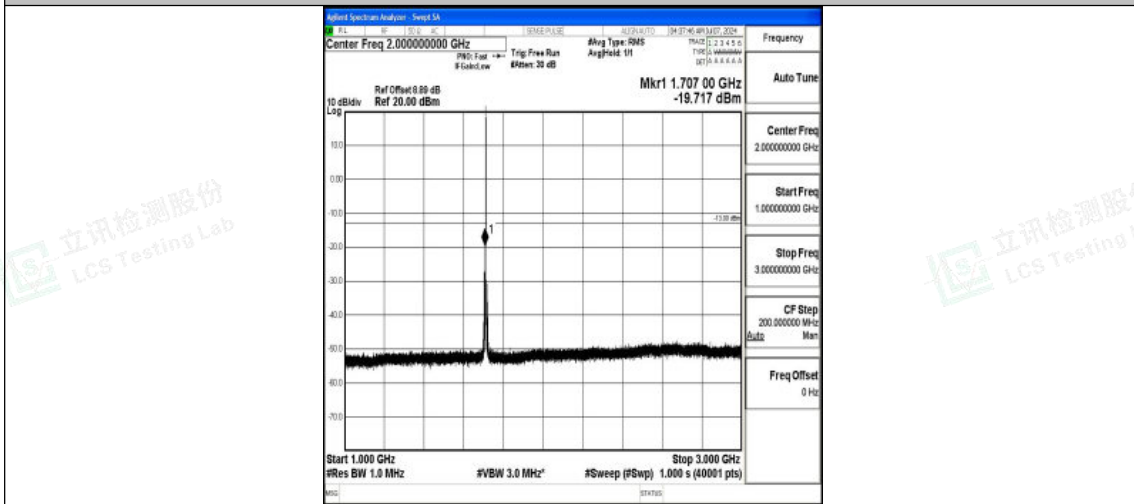

Band4_1.4MHz_16QAM_19957_1RB#0_1000~3000_1000~3000

Shenzhen LCS Compliance Testing Laboratory Ltd.
Add: 101, 201 Bldg A & 301 Bldg C, Juji Industrial Park Yabianxueziwei, Shajing Street,
Baoan District, Shenzhen, 518000, China
Tel: +(86) 0755-82591330 | E-mail: webmaster@lcs-cert.com | Web: www.lcs-cert.com
Scan code to check authenticity