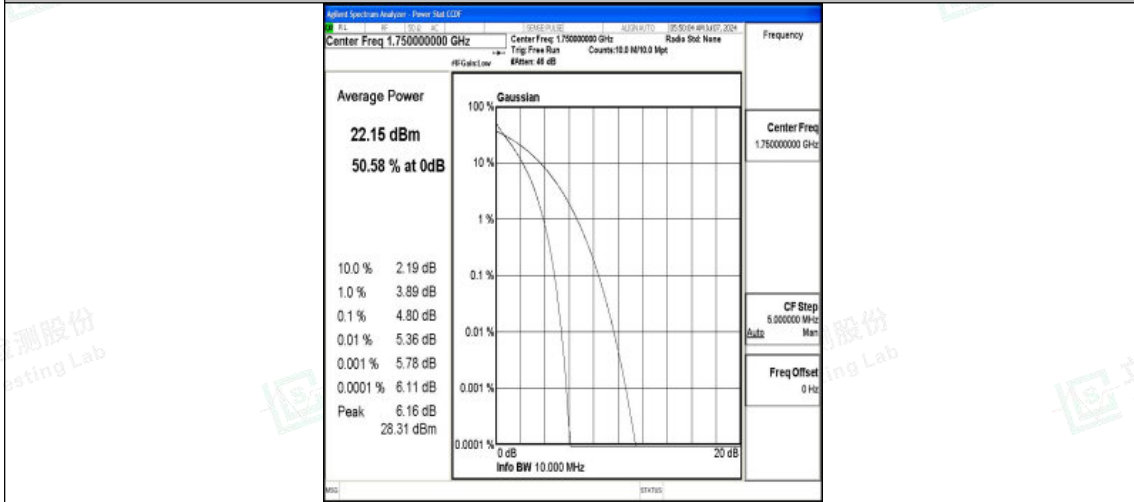

Band4-10MHz-QPSK-20350-50RB#0-PASS