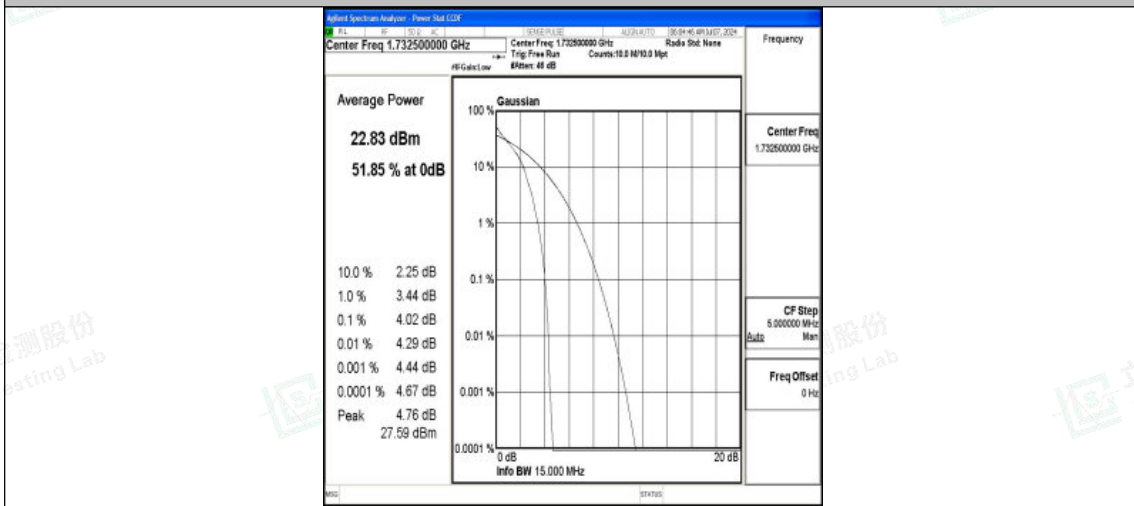

Band4-15MHz-QPSK-20175-1RB#0-PASS