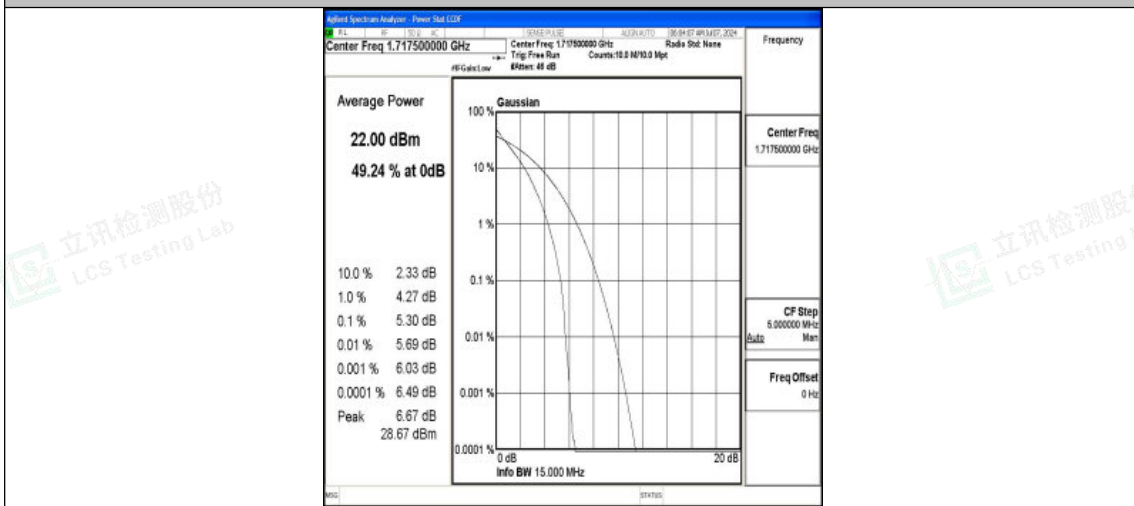

Band4-15MHz-QPSK-20025-75RB#0-PASS

Shenzhen LCS Compliance Testing Laboratory Ltd.
Add: 101, 201 Bldg A & 301 Bldg C, Juji Industrial Park Yabianxueziwei, Shajing Street,
Baoan District, Shenzhen, 518000, China
Tel: +(86) 0755-82591330 | E-mail: webmaster@lcs-cert.com | Web: www.lcs-cert.com
Scan code to check authenticity