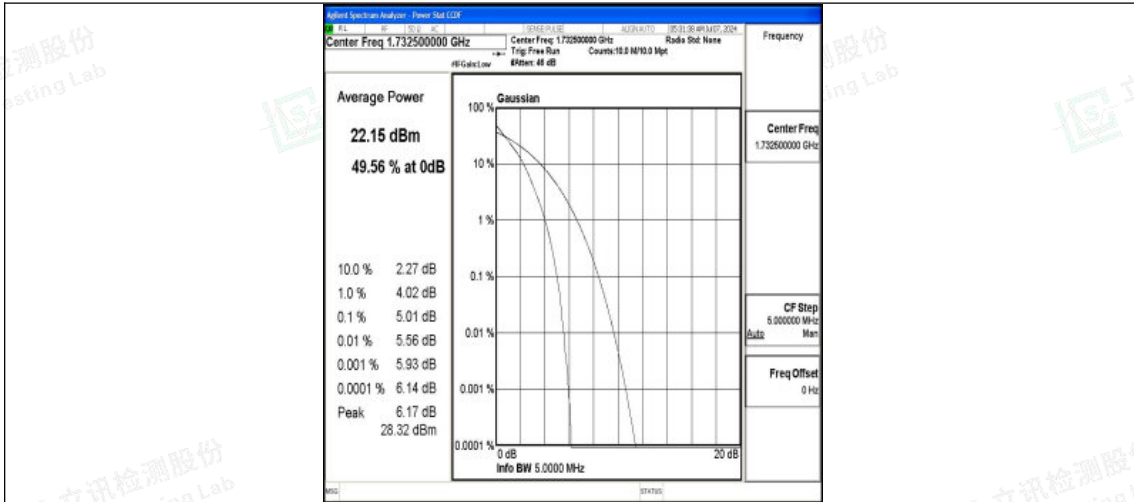

Band4-5MHz-16QAM-19975-25RB#0-PASS

Band4-5MHz-QPSK-20175-1RB#0-PASS

Band4-5MHz-16QAM-20175-1RB#0-PASS

Shenzhen LCS Compliance Testing Laboratory Ltd.
 Add: 101, 201 Bldg A & 301 Bldg C, Juji Industrial Park Yabianxueziwei, Shajing Street,
 Baoan District, Shenzhen, 518000, China
 Tel: +(86) 0755-82591330 | E-mail: webmaster@lcs-cert.com | Web: www.lcs-cert.com
 Scan code to check authenticity