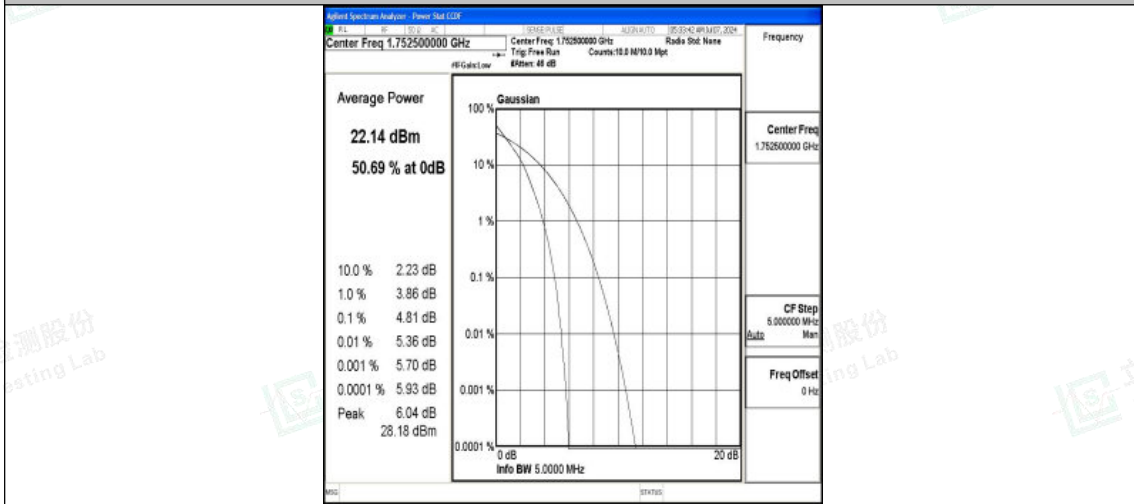

Band4-5MHz-QPSK-20375-25RB#0-PASS