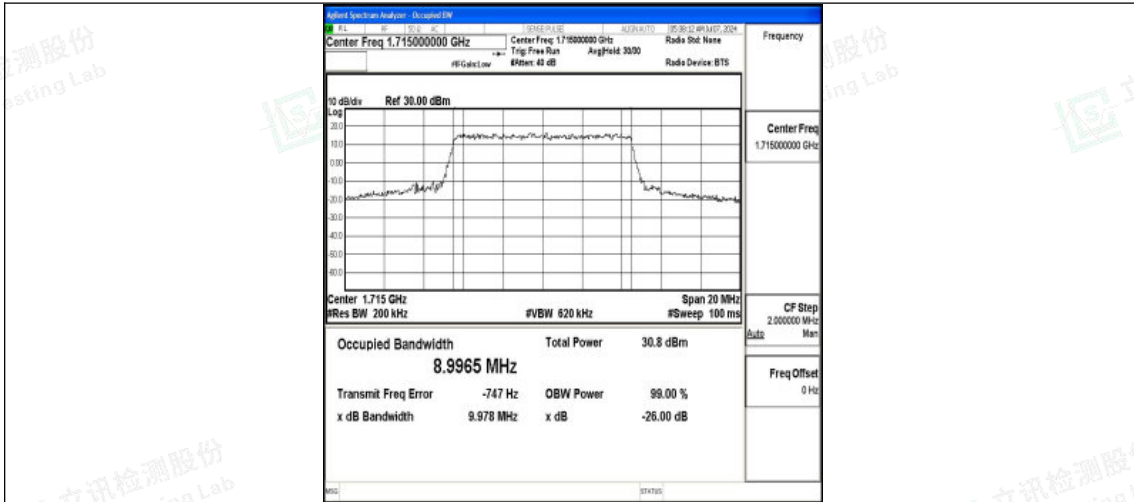

Band4-5MHz-16QAM-20175-25RB#0-PASS

Band4-5MHz-QPSK-20375-25RB#0-PASS

Band4-5MHz-16QAM-20375-25RB#0-PASS

Shenzhen LCS Compliance Testing Laboratory Ltd.
 Add: 101, 201 Bldg A & 301 Bldg C, Juji Industrial Park Yabianxueziwei, Shajing Street,
 Baoan District, Shenzhen, 518000, China
 Tel: +(86) 0755-82591330 | E-mail: webmaster@lcs-cert.com | Web: www.lcs-cert.com
 Scan code to check authenticity