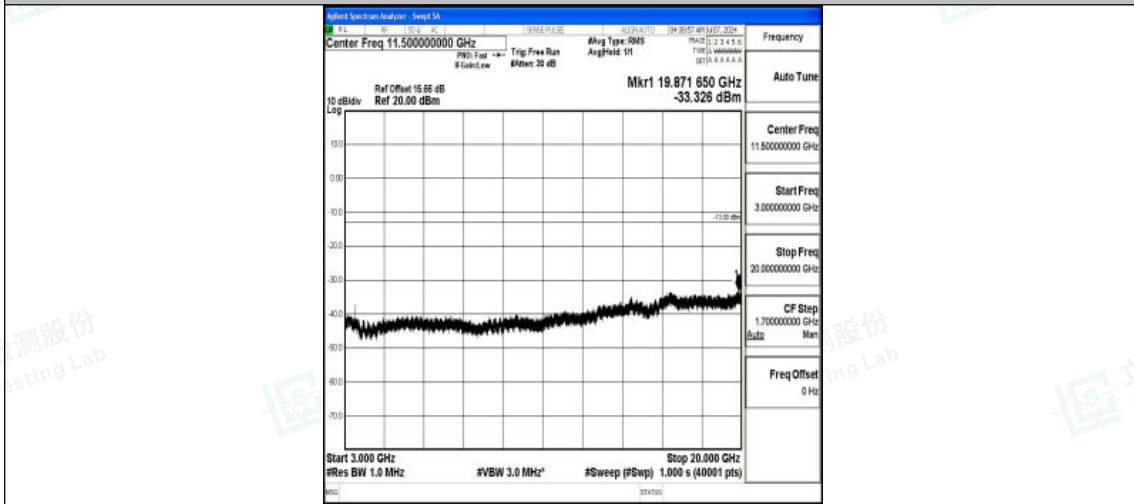

Band4_1.4MHz_16QAM_20175_1RB#0_3000~20000_3000~20000