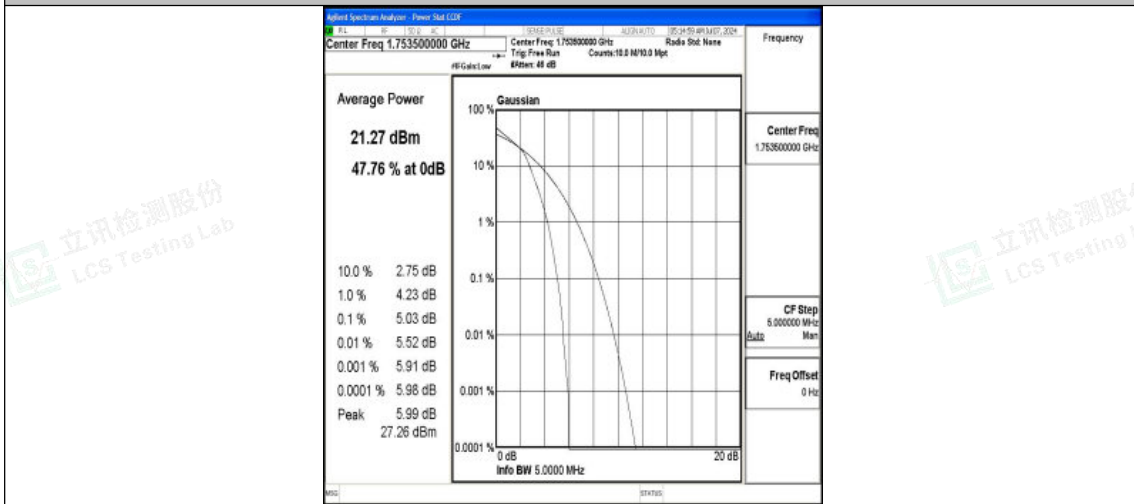

Band4-3MHz-16QAM-20385-15RB#0-PASS

Shenzhen LCS Compliance Testing Laboratory Ltd.
Add: 101, 201 Bldg A & 301 Bldg C, Juji Industrial Park Yabianxueziwei, Shajing Street,
Baoan District, Shenzhen, 518000, China
Tel: +(86) 0755-82591330 | E-mail: webmaster@lcs-cert.com | Web: www.lcs-cert.com
Scan code to check authenticity