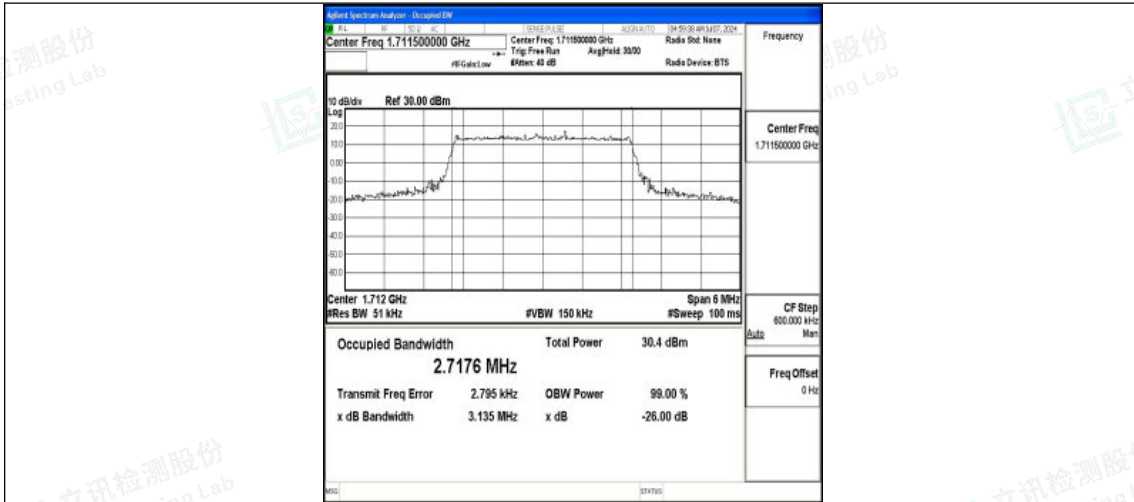

Band4-3MHz-QPSK-19965-15RB#0-PASS