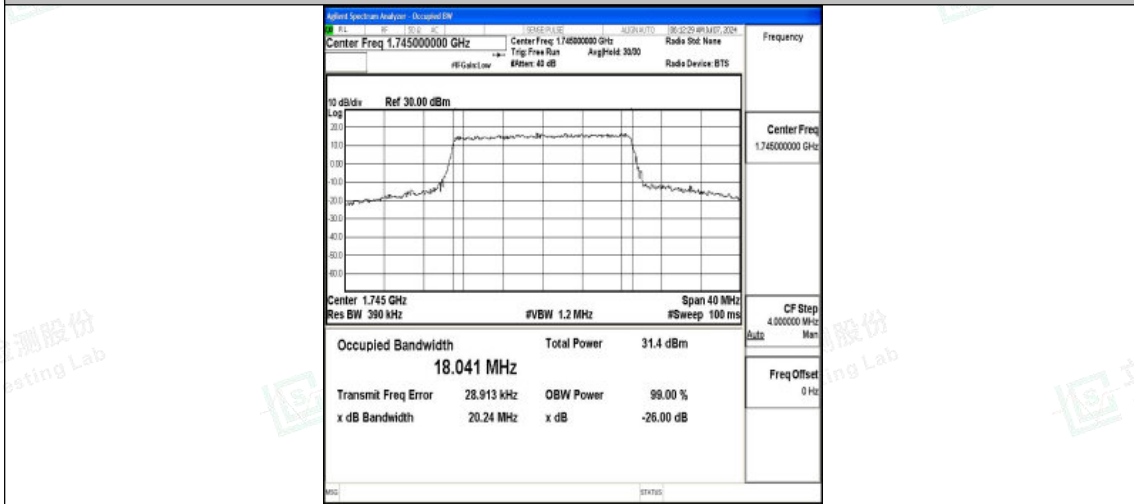

Band4-20MHz-QPSK-20300-100RB#0-PASS