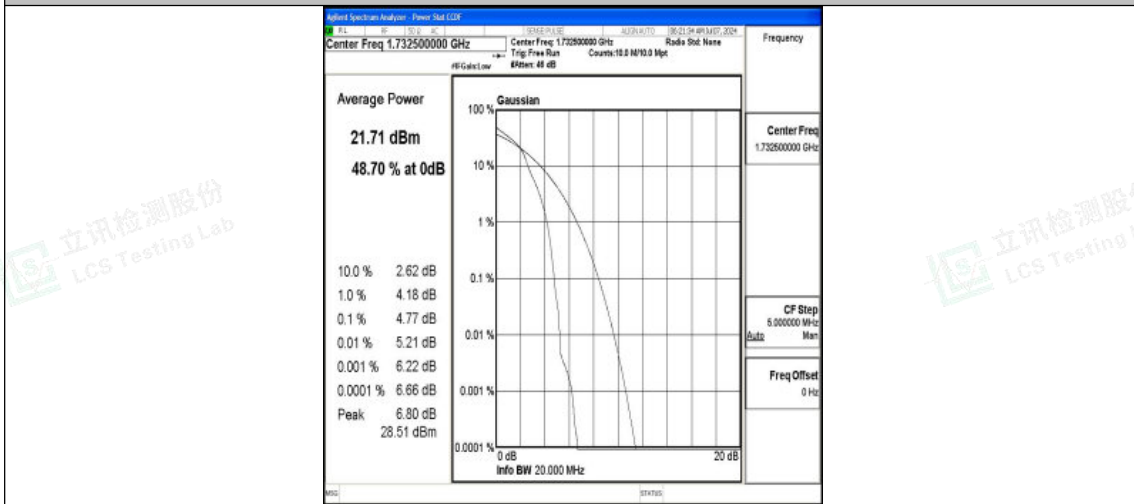

Band4-20MHz-16QAM-20175-1RB#0-PASS

Shenzhen LCS Compliance Testing Laboratory Ltd.
Add: 101, 201 Bldg A & 301 Bldg C, Juji Industrial Park Yabianxueziwei, Shajing Street,
Baoan District, Shenzhen, 518000, China
Tel: +(86) 0755-82591330 | E-mail: webmaster@lcs-cert.com | Web: www.lcs-cert.com
Scan code to check authenticity