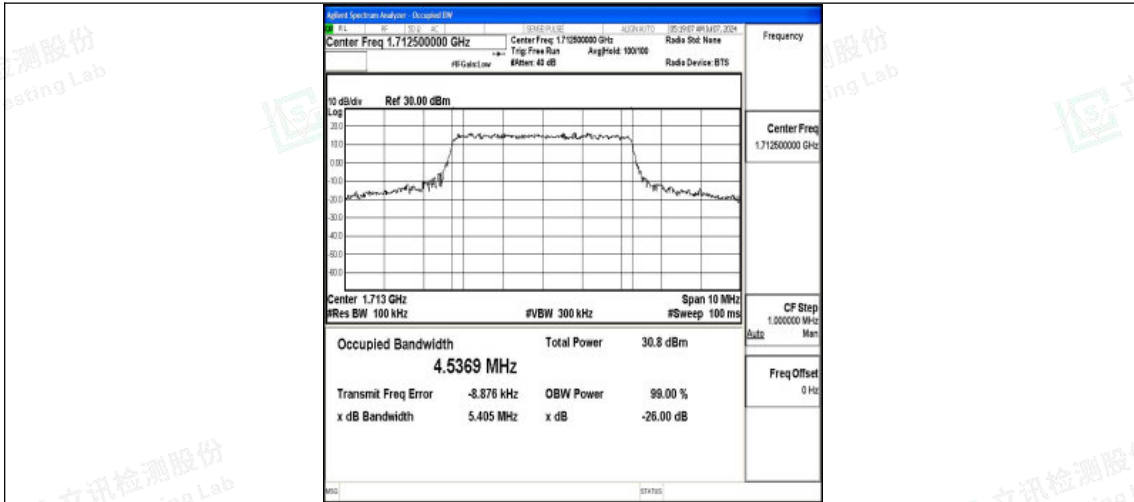

Band4-3MHz-16QAM-20175-15RB#0-PASS

Band4-3MHz-QPSK-20385-15RB#0-PASS

Band4-3MHz-16QAM-20385-15RB#0-PASS

Shenzhen LCS Compliance Testing Laboratory Ltd.
 Add: 101, 201 Bldg A & 301 Bldg C, Juji Industrial Park Yabianxueziwei, Shajing Street,
 Baoan District, Shenzhen, 518000, China
 Tel: +(86) 0755-82591330 | E-mail: webmaster@lcs-cert.com | Web: www.lcs-cert.com
 Scan code to check authenticity