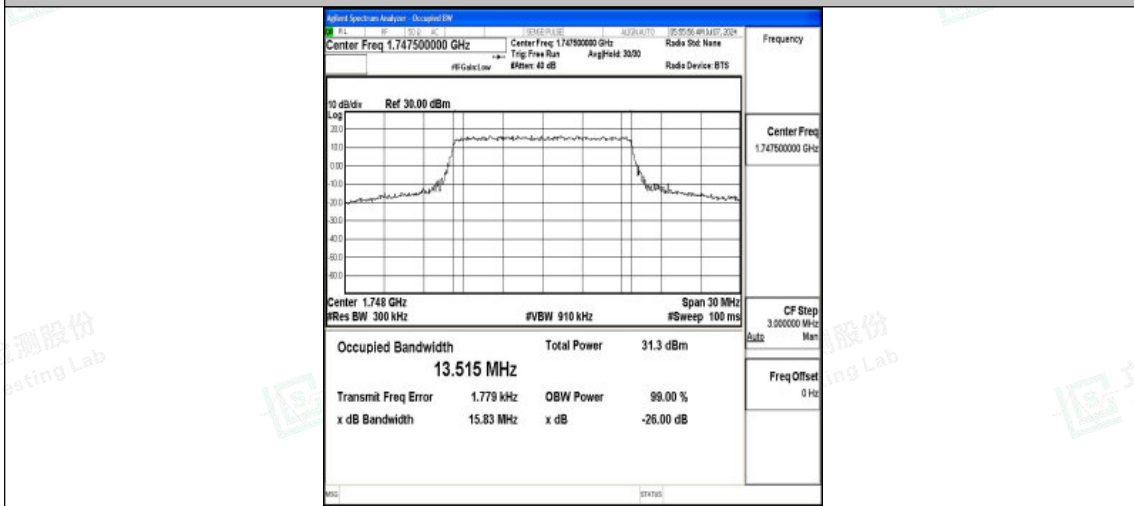

Band4-15MHz-QPSK-20325-75RB#0-PASS