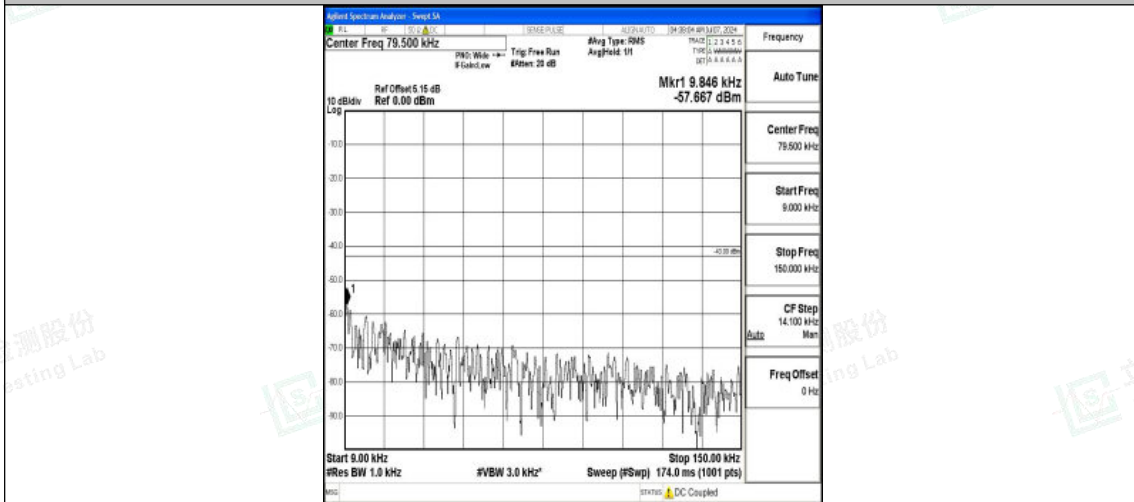

Band4_1.4MHz_QPSK_20175_1RB#0_0.009~0.15_0.009~0.15