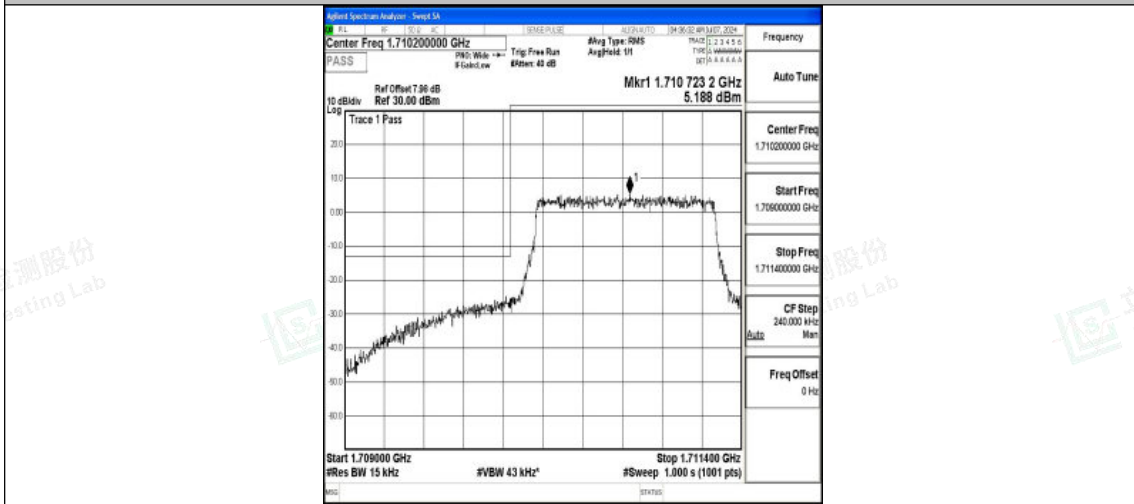

Band4_1.4MHz_16QAM_19957_6RB#0