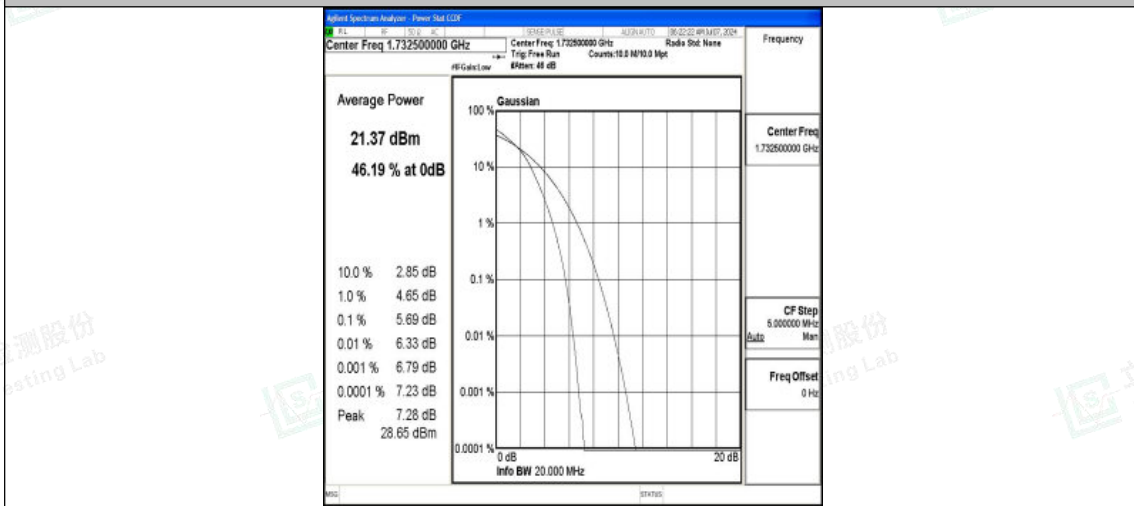

Band4-20MHz-16QAM-20175-100RB#0-PASS