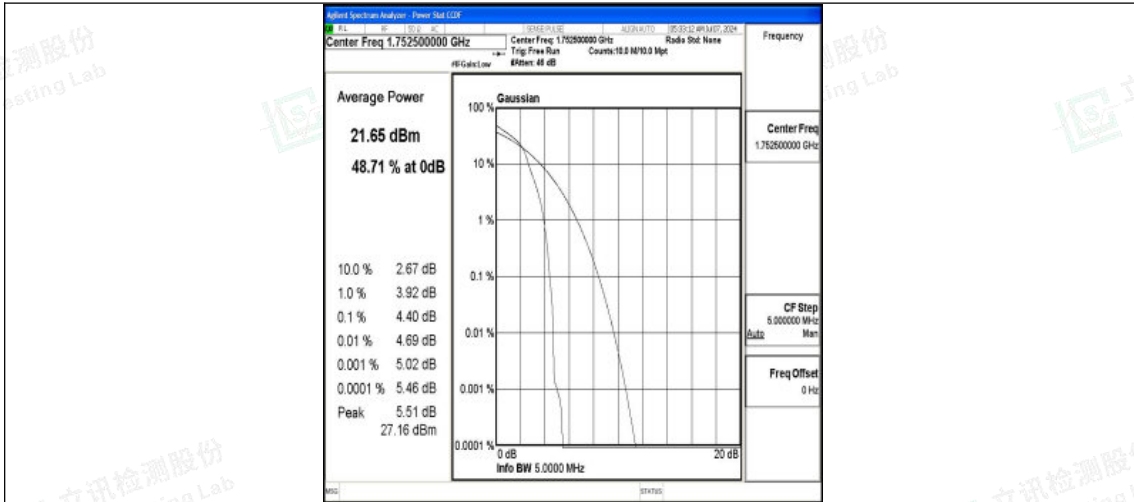

Band4-5MHz-QPSK-20175-25RB#0-PASS

Band4-5MHz-16QAM-20175-25RB#0-PASS

Band4-5MHz-QPSK-20375-1RB#0-PASS

Shenzhen LCS Compliance Testing Laboratory Ltd.
 Add: 101, 201 Bldg A & 301 Bldg C, Juji Industrial Park Yabianxueziwei, Shajing Street,
 Baoan District, Shenzhen, 518000, China
 Tel: +(86) 0755-82591330 | E-mail: webmaster@lcs-cert.com | Web: www.lcs-cert.com
 Scan code to check authenticity