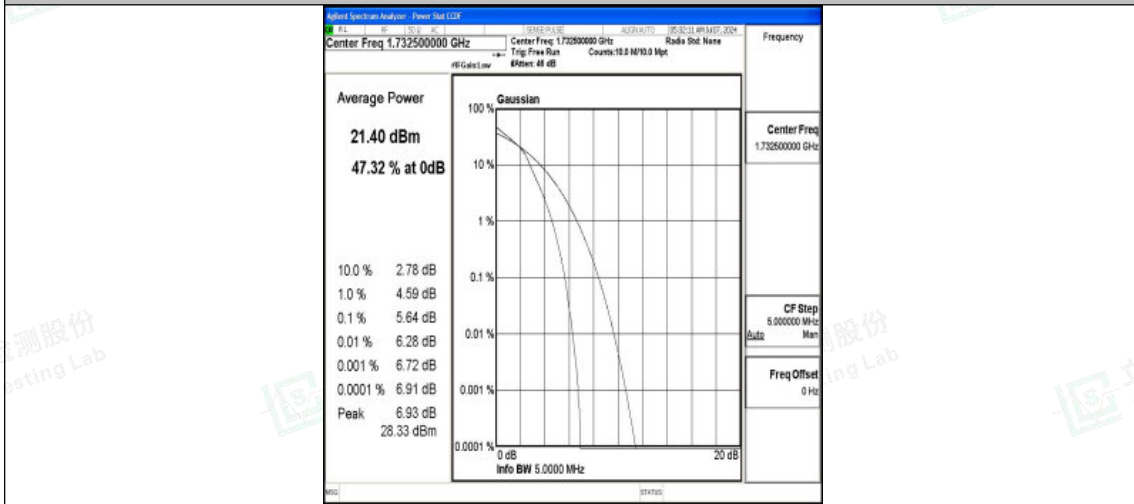

Band4-5MHz-16QAM-20175-25RB#0-PASS