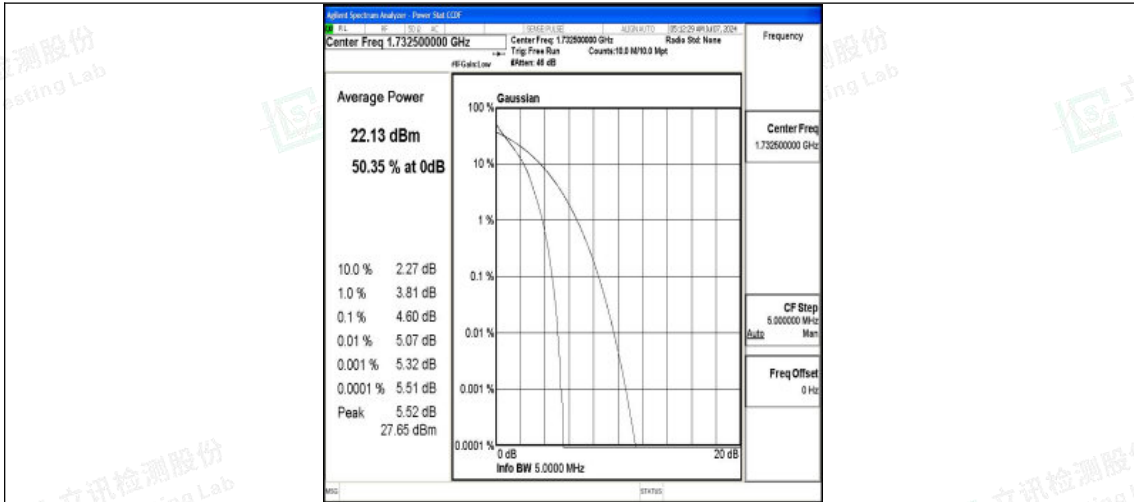

Band4-3MHz-16QAM-19965-15RB#0-PASS

Band4-3MHz-QPSK-20175-1RB#0-PASS

Band4-3MHz-16QAM-20175-1RB#0-PASS

Shenzhen LCS Compliance Testing Laboratory Ltd.
 Add: 101, 201 Bldg A & 301 Bldg C, Juji Industrial Park Yabianxueziwei, Shajing Street,
 Baoan District, Shenzhen, 518000, China
 Tel: +(86) 0755-82591330 | E-mail: webmaster@lcs-cert.com | Web: www.lcs-cert.com
 Scan code to check authenticity