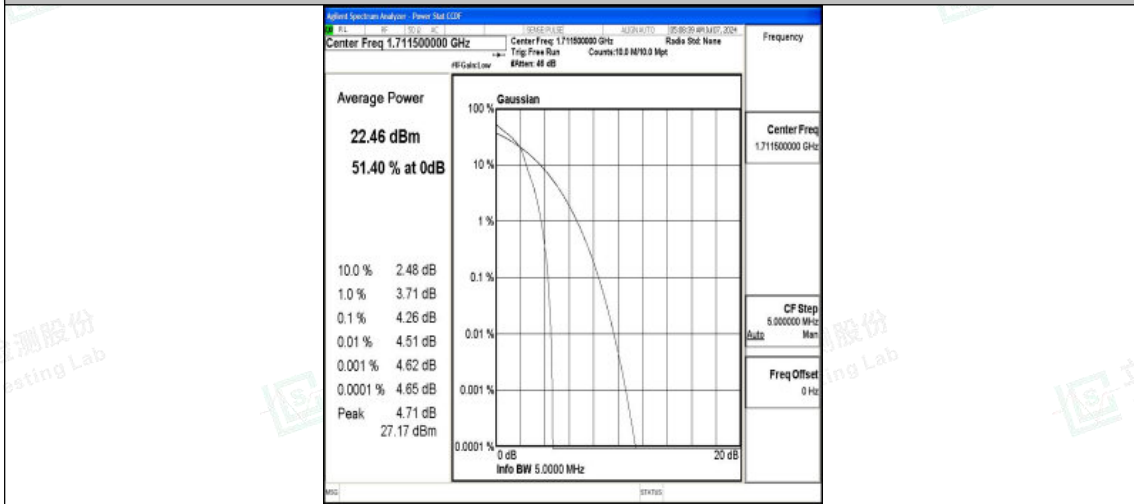

Band4-3MHz-16QAM-19965-1RB#0-PASS