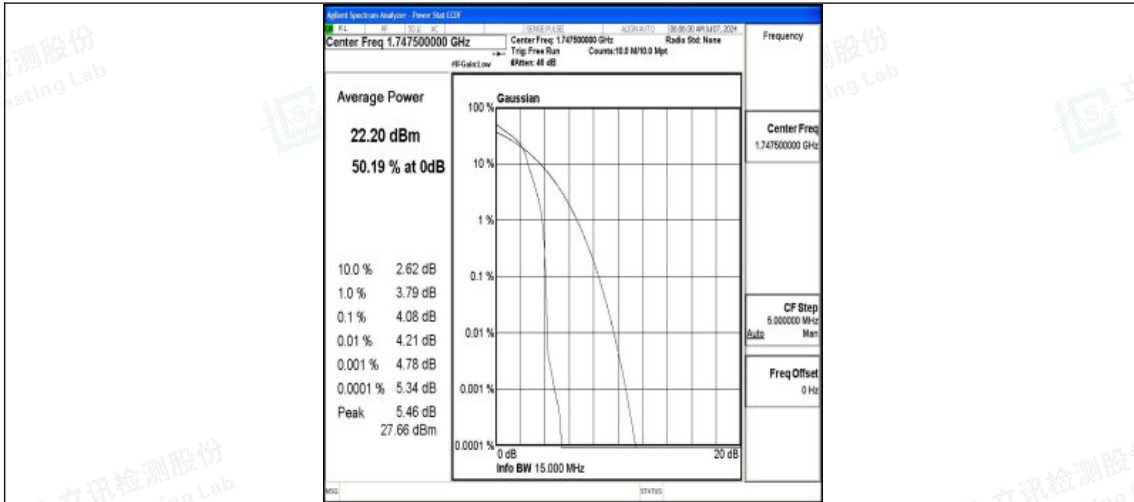

Band4-15MHz-QPSK-20175-75RB#0-PASS

Band4-15MHz-16QAM-20175-75RB#0-PASS

Band4-15MHz-QPSK-20325-1RB#0-PASS

Shenzhen LCS Compliance Testing Laboratory Ltd.
 Add: 101, 201 Bldg A & 301 Bldg C, Juji Industrial Park Yabianxueziwei, Shajing Street,
 Baoan District, Shenzhen, 518000, China
 Tel: +(86) 0755-82591330 | E-mail: webmaster@lcs-cert.com | Web: www.lcs-cert.com
 Scan code to check authenticity