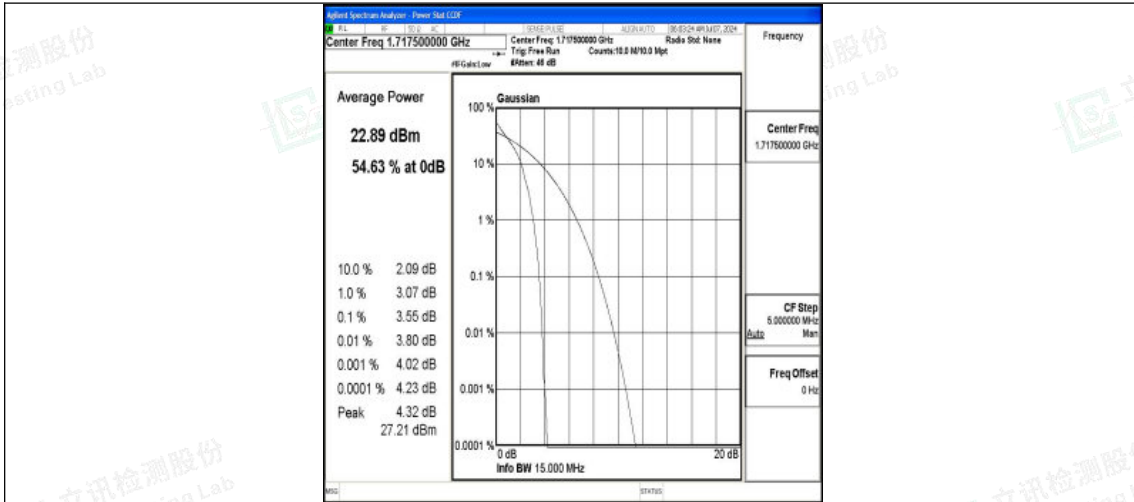

Band4-10MHz-16QAM-20350-1RB#0-PASS

Band4-10MHz-QPSK-20350-50RB#0-PASS

Band4-10MHz-16QAM-20350-50RB#0-PASS

Shenzhen LCS Compliance Testing Laboratory Ltd.
 Add: 101, 201 Bldg A & 301 Bldg C, Juji Industrial Park Yabianxueziwei, Shajing Street,
 Baoan District, Shenzhen, 518000, China
 Tel: +(86) 0755-82591330 | E-mail: webmaster@lcs-cert.com | Web: www.lcs-cert.com
 Scan code to check authenticity