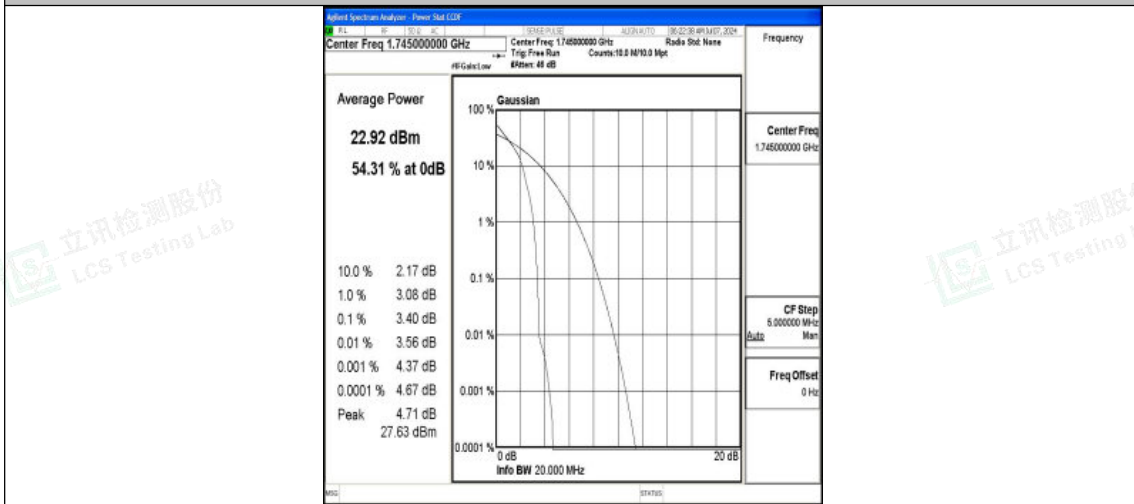

Band4-20MHz-QPSK-20300-1RB#0-PASS

Shenzhen LCS Compliance Testing Laboratory Ltd.
Add: 101, 201 Bldg A & 301 Bldg C, Juji Industrial Park Yabianxueziwei, Shajing Street,
Baoan District, Shenzhen, 518000, China
Tel: +(86) 0755-82591330 | E-mail: webmaster@lcs-cert.com | Web: www.lcs-cert.com
Scan code to check authenticity