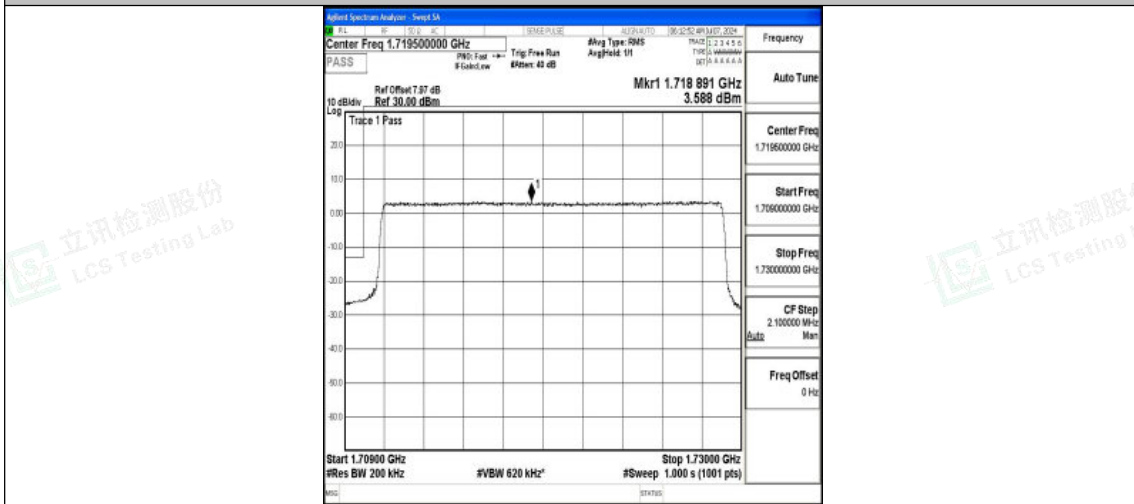

Band4_20MHz_QPSK_20050_100RB#0

Shenzhen LCS Compliance Testing Laboratory Ltd.
Add: 101, 201 Bldg A & 301 Bldg C, Juji Industrial Park Yabianxueziwei, Shajing Street,
Baoan District, Shenzhen, 518000, China
Tel: +(86) 0755-82591330 | E-mail: webmaster@lcs-cert.com | Web: www.lcs-cert.com
Scan code to check authenticity