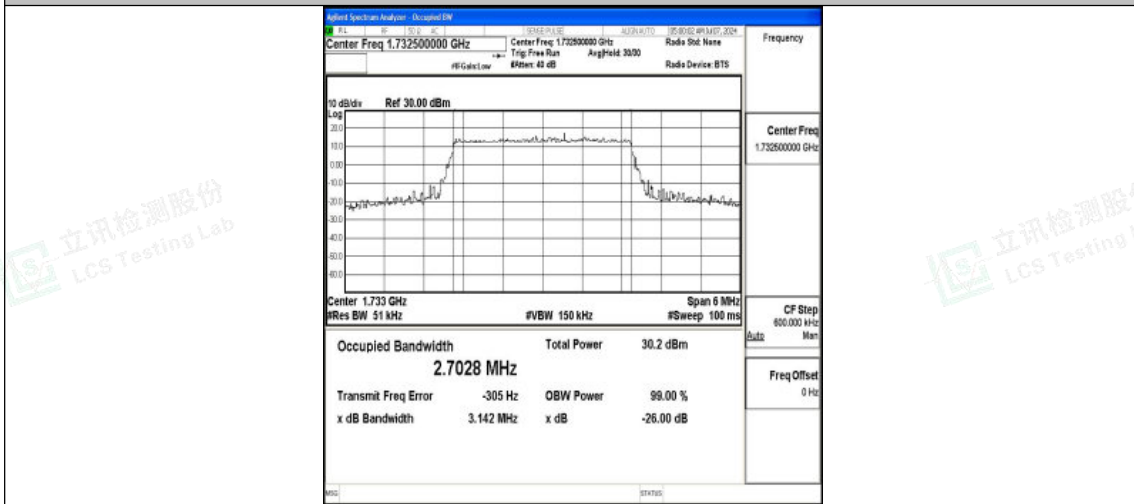

Band4-3MHz-QPSK-20175-15RB#0-PASS

Shenzhen LCS Compliance Testing Laboratory Ltd.
Add: 101, 201 Bldg A & 301 Bldg C, Juji Industrial Park Yabianxueziwei, Shajing Street,
Baoan District, Shenzhen, 518000, China
Tel: +(86) 0755-82591330 | E-mail: webmaster@lcs-cert.com | Web: www.lcs-cert.com
Scan code to check authenticity