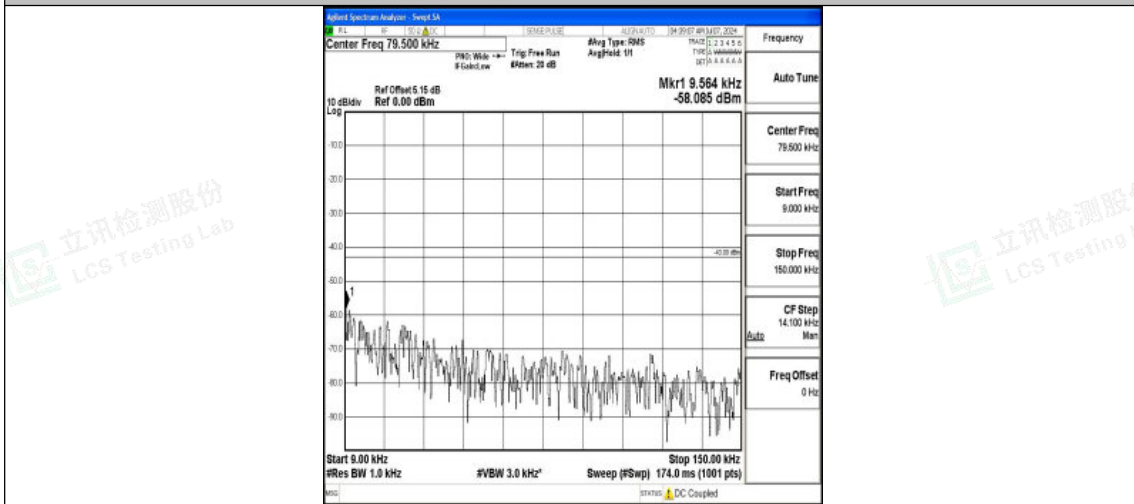

Band4_1.4MHz_QPSK_20393_1RB#0_0.009~0.15_0.009~0.15

Shenzhen LCS Compliance Testing Laboratory Ltd.
Add: 101, 201 Bldg A & 301 Bldg C, Juji Industrial Park Yabianxueziwei, Shajing Street,
Baoan District, Shenzhen, 518000, China
Tel: +(86) 0755-82591330 | E-mail: webmaster@lcs-cert.com | Web: www.lcs-cert.com
Scan code to check authenticity