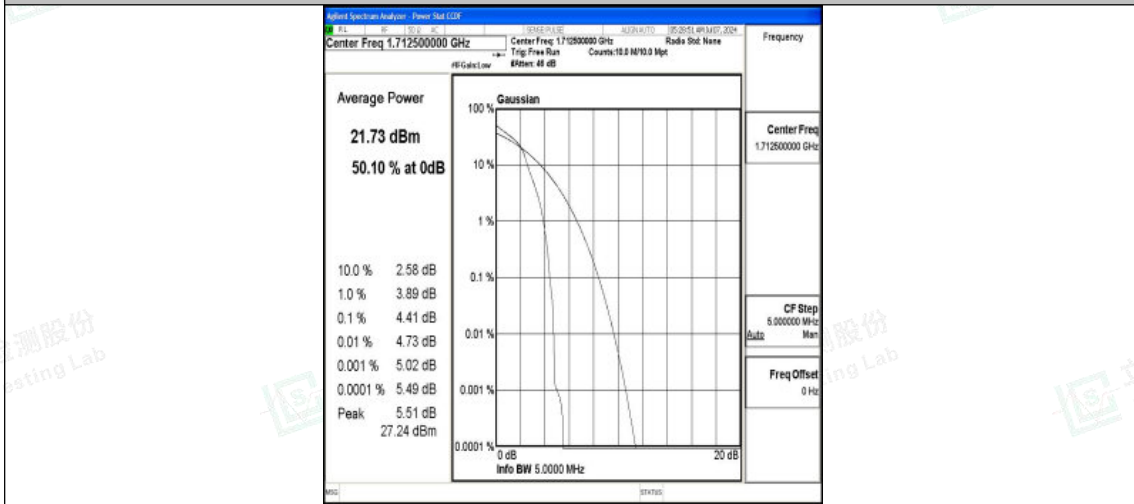

Band4-5MHz-16QAM-19975-1RB#0-PASS