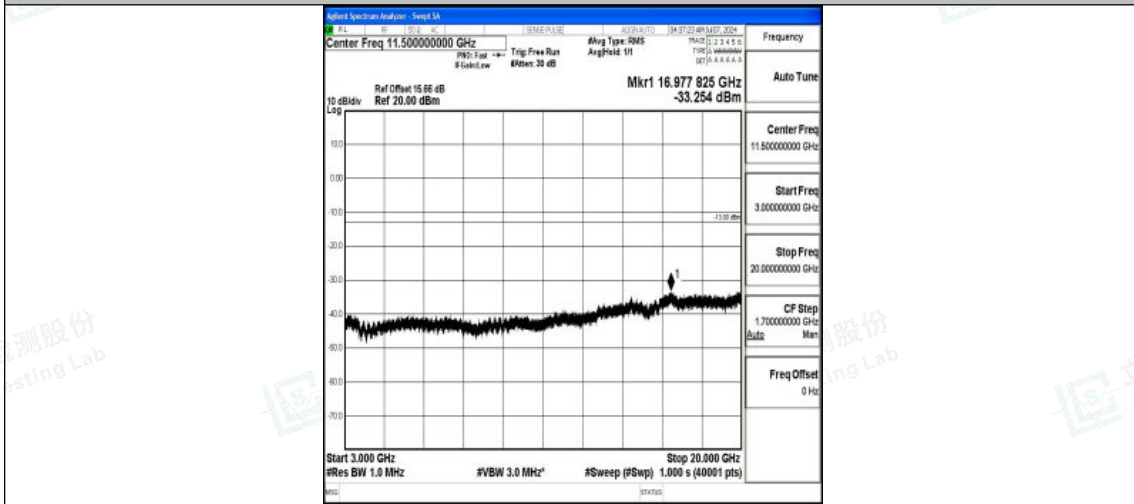

Band4_1.4MHz_QPSK_19957_1RB#0_3000~20000_3000~20000