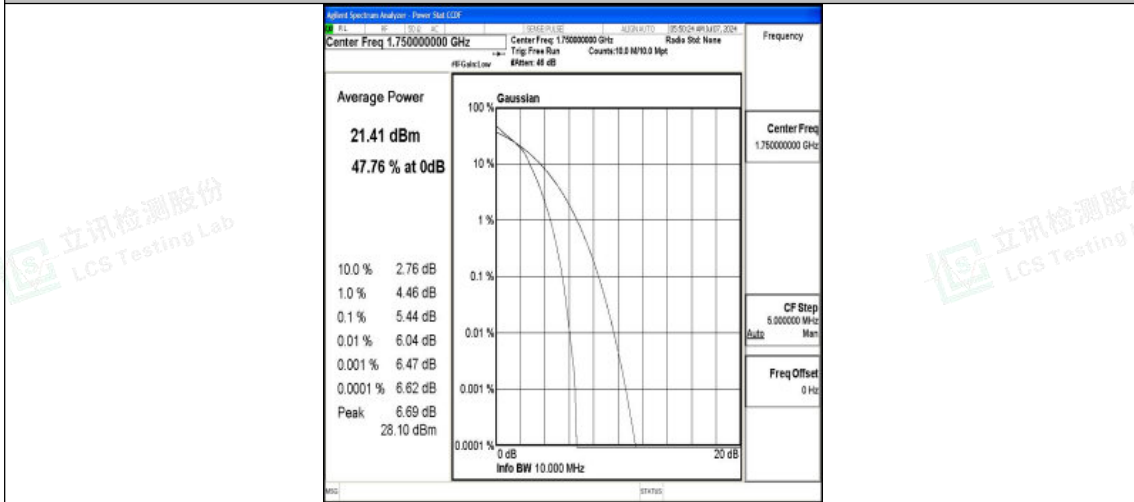

Band4-10MHz-16QAM-20350-50RB#0-PASS

Shenzhen LCS Compliance Testing Laboratory Ltd.
Add: 101, 201 Bldg A & 301 Bldg C, Juji Industrial Park Yabianxueziwei, Shajing Street,
Baoan District, Shenzhen, 518000, China
Tel: +(86) 0755-82591330 | E-mail: webmaster@lcs-cert.com | Web: www.lcs-cert.com
Scan code to check authenticity