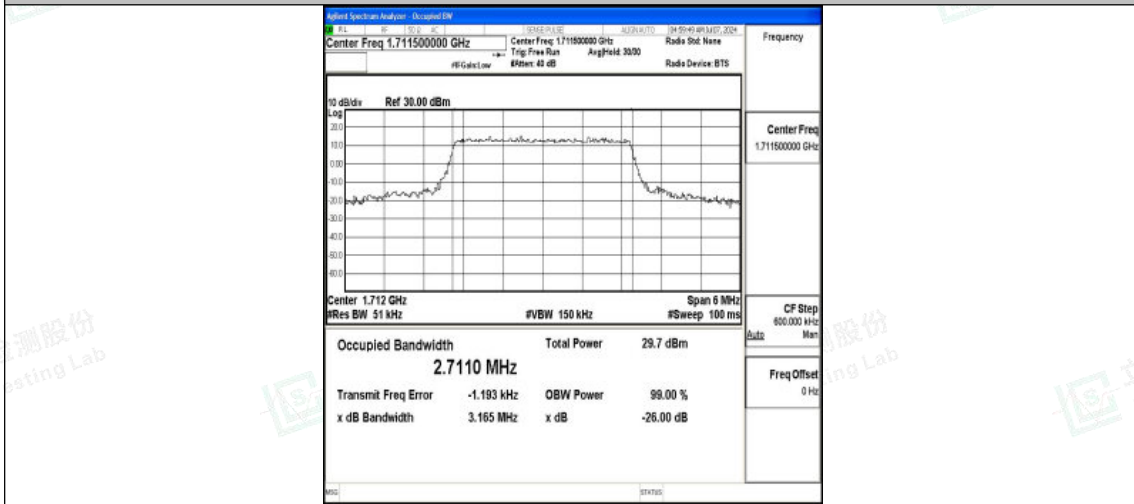

Band4-3MHz-16QAM-19965-15RB#0-PASS