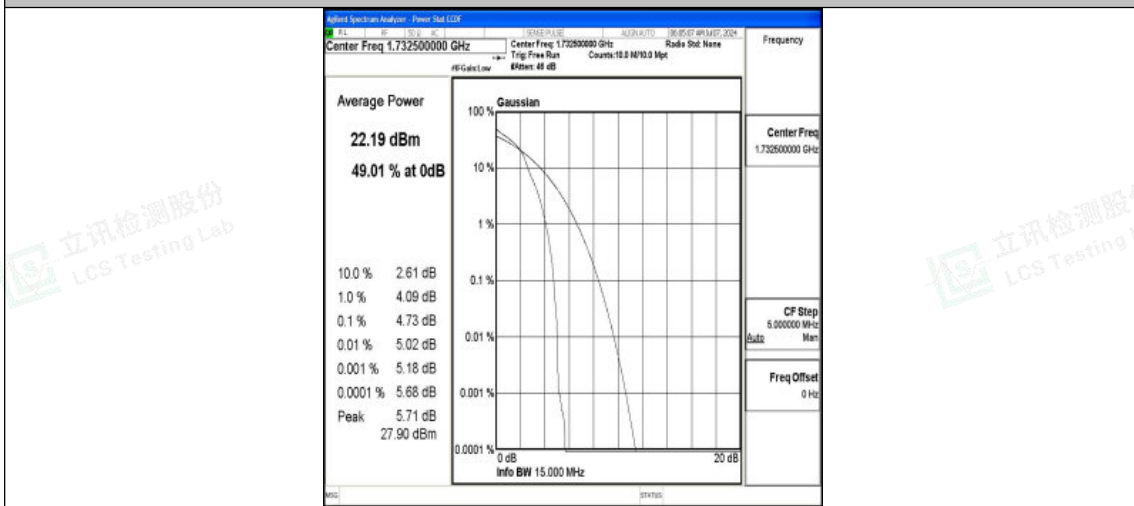

Band4-15MHz-16QAM-20175-1RB#0-PASS

Shenzhen LCS Compliance Testing Laboratory Ltd.
Add: 101, 201 Bldg A & 301 Bldg C, Juji Industrial Park Yabianxueziwei, Shajing Street,
Baoan District, Shenzhen, 518000, China
Tel: +(86) 0755-82591330 | E-mail: webmaster@lcs-cert.com | Web: www.lcs-cert.com
Scan code to check authenticity