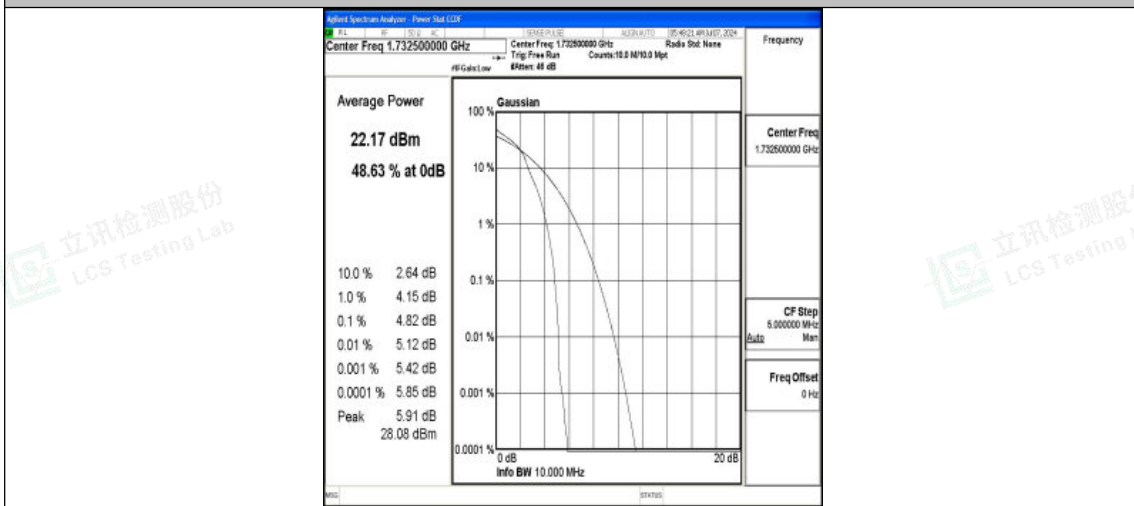

Band4-10MHz-16QAM-20175-1RB#0-PASS

Shenzhen LCS Compliance Testing Laboratory Ltd.
Add: 101, 201 Bldg A & 301 Bldg C, Juji Industrial Park Yabianxueziwei, Shajing Street,
Baoan District, Shenzhen, 518000, China
Tel: +(86) 0755-82591330 | E-mail: webmaster@lcs-cert.com | Web: www.lcs-cert.com
Scan code to check authenticity