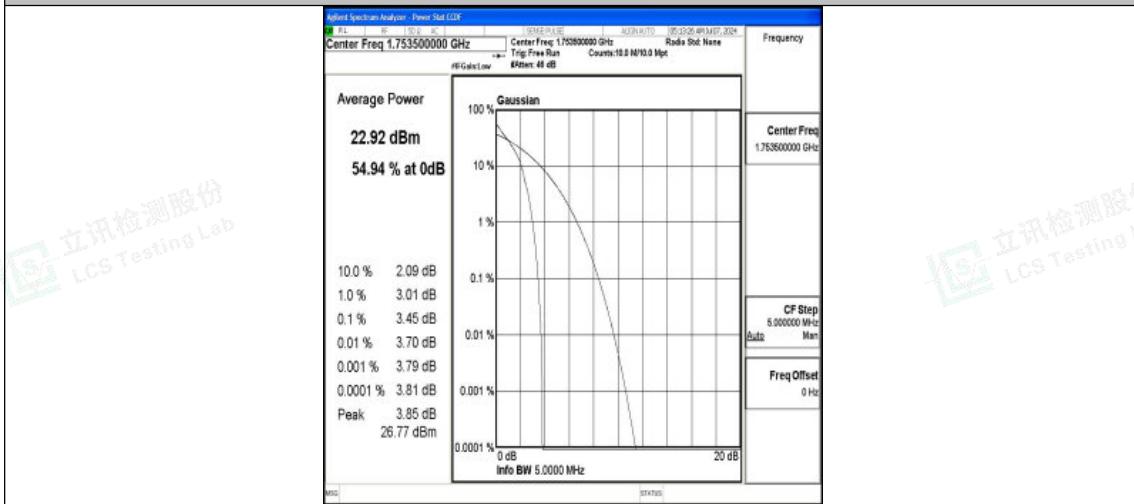

Band4-3MHz-QPSK-20385-1RB#0-PASS

Shenzhen LCS Compliance Testing Laboratory Ltd.
Add: 101, 201 Bldg A & 301 Bldg C, Juji Industrial Park Yabianxueziwei, Shajing Street,
Baoan District, Shenzhen, 518000, China
Tel: +(86) 0755-82591330 | E-mail: webmaster@lcs-cert.com | Web: www.lcs-cert.com
Scan code to check authenticity