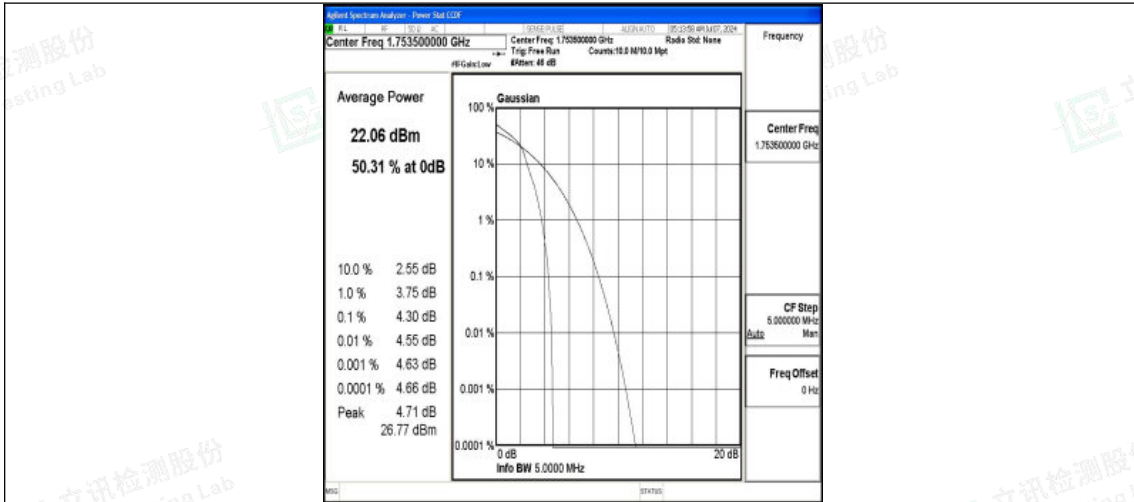

Band4-3MHz-QPSK-20175-15RB#0-PASS

Band4-3MHz-16QAM-20175-15RB#0-PASS

Band4-3MHz-QPSK-20385-1RB#0-PASS

Shenzhen LCS Compliance Testing Laboratory Ltd.
 Add: 101, 201 Bldg A & 301 Bldg C, Juji Industrial Park Yabianxueziwei, Shajing Street,
 Baoan District, Shenzhen, 518000, China
 Tel: +(86) 0755-82591330 | E-mail: webmaster@lcs-cert.com | Web: www.lcs-cert.com
 Scan code to check authenticity