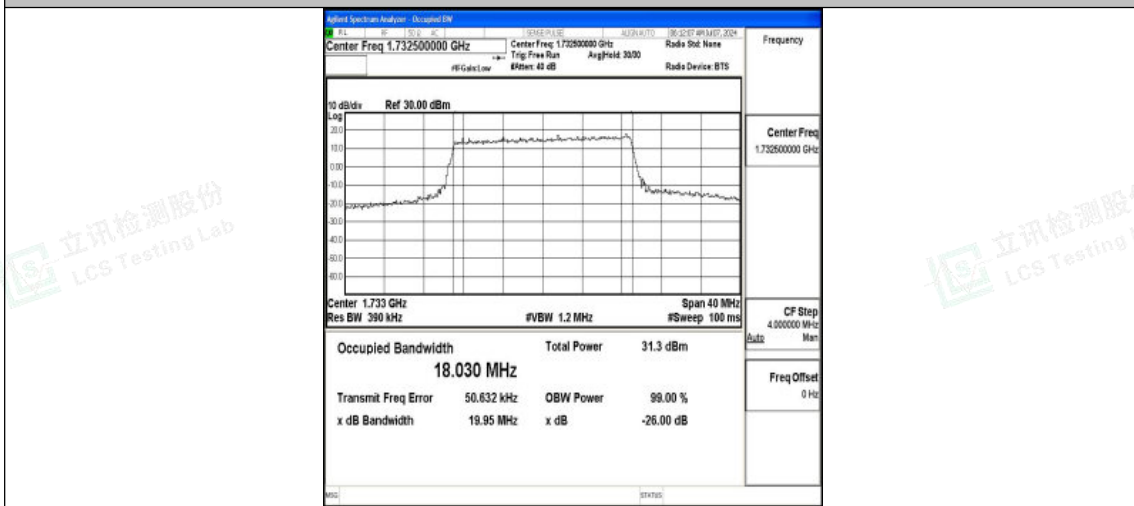

Band4-20MHz-QPSK-20175-100RB#0-PASS

Shenzhen LCS Compliance Testing Laboratory Ltd.
Add: 101, 201 Bldg A & 301 Bldg C, Juji Industrial Park Yabianxueziwei, Shajing Street,
Baoan District, Shenzhen, 518000, China
Tel: +(86) 0755-82591330 | E-mail: webmaster@lcs-cert.com | Web: www.lcs-cert.com
Scan code to check authenticity