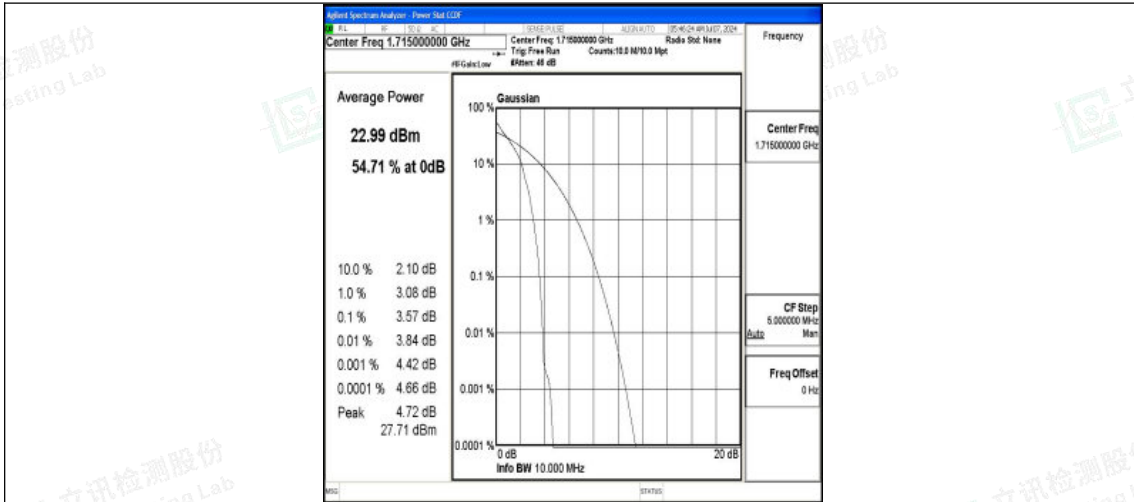

Band4-5MHz-16QAM-20375-1RB#0-PASS

Band4-5MHz-QPSK-20375-25RB#0-PASS

Band4-5MHz-16QAM-20375-25RB#0-PASS

Shenzhen LCS Compliance Testing Laboratory Ltd.
 Add: 101, 201 Bldg A & 301 Bldg C, Juji Industrial Park Yabianxueziwei, Shajing Street,
 Baoan District, Shenzhen, 518000, China
 Tel: +(86) 0755-82591330 | E-mail: webmaster@lcs-cert.com | Web: www.lcs-cert.com
 Scan code to check authenticity