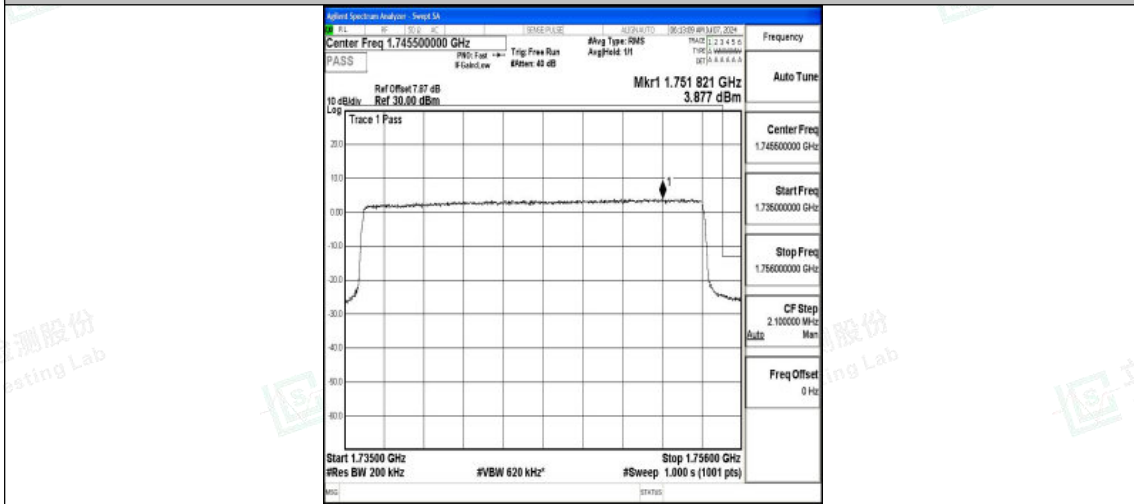

Band4_20MHz_QPSK_20300_100RB#0