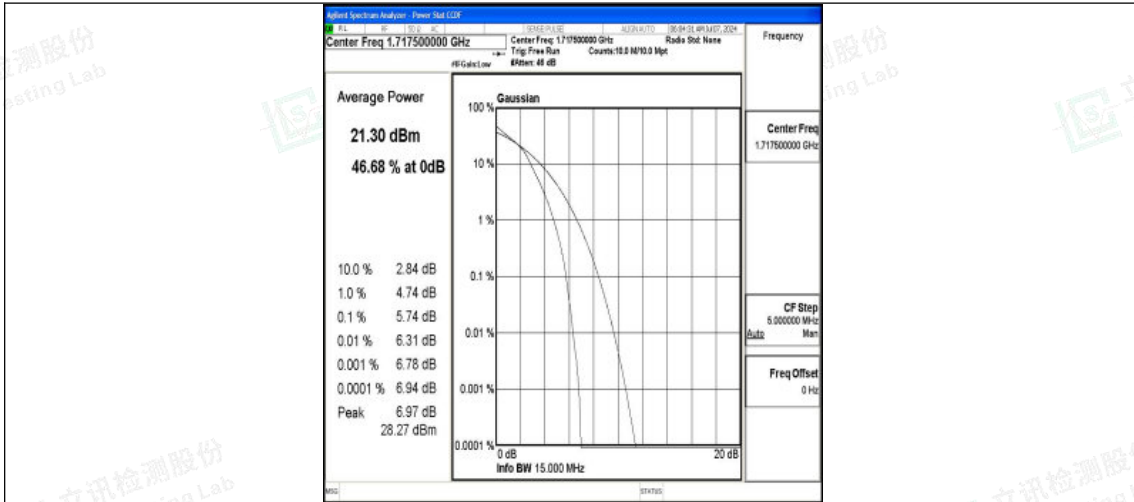

Band4-15MHz-QPSK-20025-1RB#0-PASS

Band4-15MHz-16QAM-20025-1RB#0-PASS

Band4-15MHz-QPSK-20025-75RB#0-PASS

Shenzhen LCS Compliance Testing Laboratory Ltd.
 Add: 101, 201 Bldg A & 301 Bldg C, Juji Industrial Park Yabianxueziwei, Shajing Street,
 Baoan District, Shenzhen, 518000, China
 Tel: +(86) 0755-82591330 | E-mail: webmaster@lcs-cert.com | Web: www.lcs-cert.com
 Scan code to check authenticity