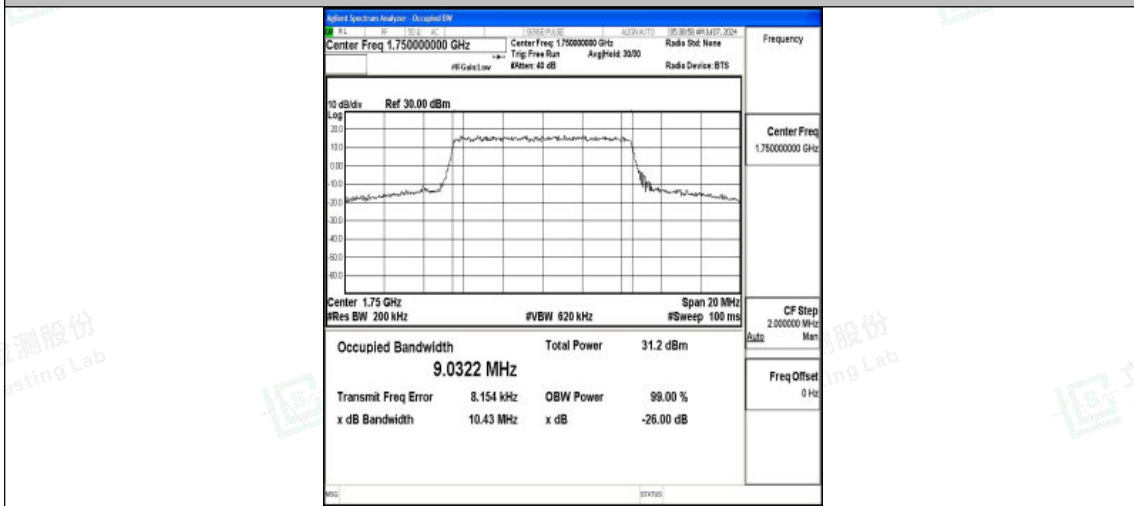

Band4-10MHz-QPSK-20350-50RB#0-PASS