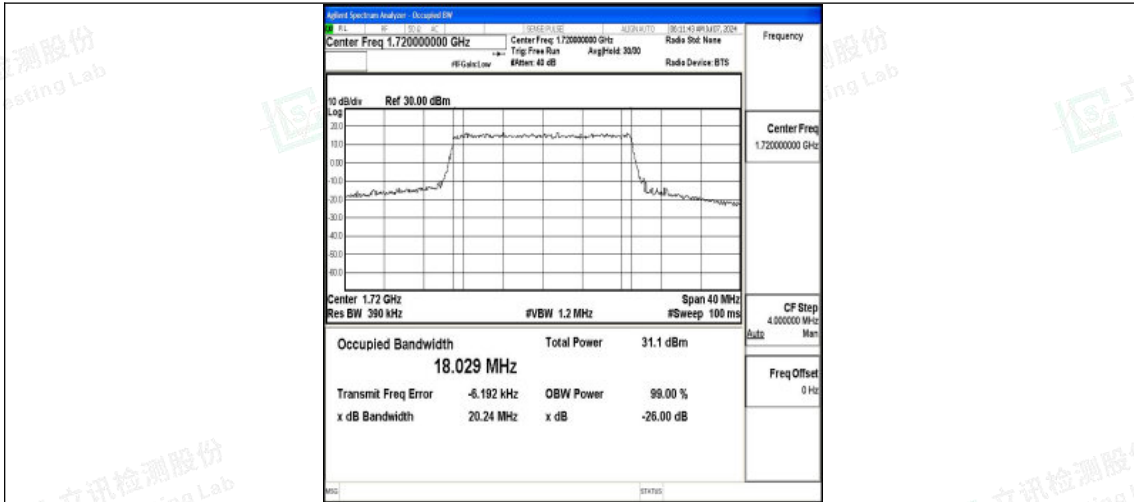

Band4-15MHz-16QAM-20175-75RB#0-PASS

Band4-15MHz-QPSK-20325-75RB#0-PASS

Band4-15MHz-16QAM-20325-75RB#0-PASS

Shenzhen LCS Compliance Testing Laboratory Ltd.
 Add: 101, 201 Bldg A & 301 Bldg C, Juji Industrial Park Yabianxueziwei, Shajing Street,
 Baoan District, Shenzhen, 518000, China
 Tel: +(86) 0755-82591330 | E-mail: webmaster@lcs-cert.com | Web: www.lcs-cert.com
 Scan code to check authenticity