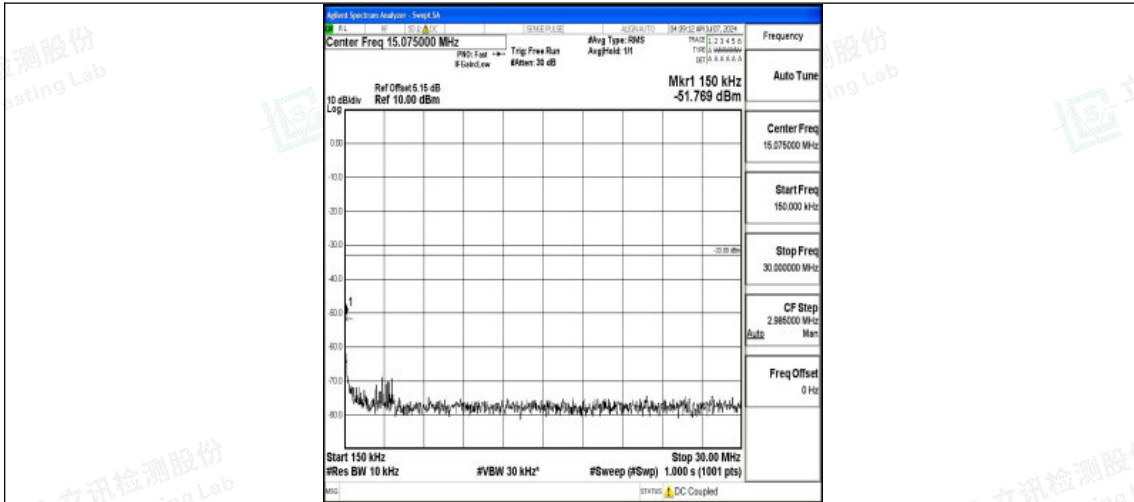

Band4_1.4MHz_16QAM_20175_1RB#0_1000~3000_1000~3000

Band4_1.4MHz_16QAM_20175_1RB#0_3000~20000_3000~20000

Band4_1.4MHz_QPSK_20393_1RB#0_0.009~0.15_0.009~0.15

Shenzhen LCS Compliance Testing Laboratory Ltd.
 Add: 101, 201 Bldg A & 301 Bldg C, Juji Industrial Park Yabianxueziwei, Shajing Street,
 Baoan District, Shenzhen, 518000, China
 Tel: +(86) 0755-82591330 | E-mail: webmaster@lcs-cert.com | Web: www.lcs-cert.com
 Scan code to check authenticity