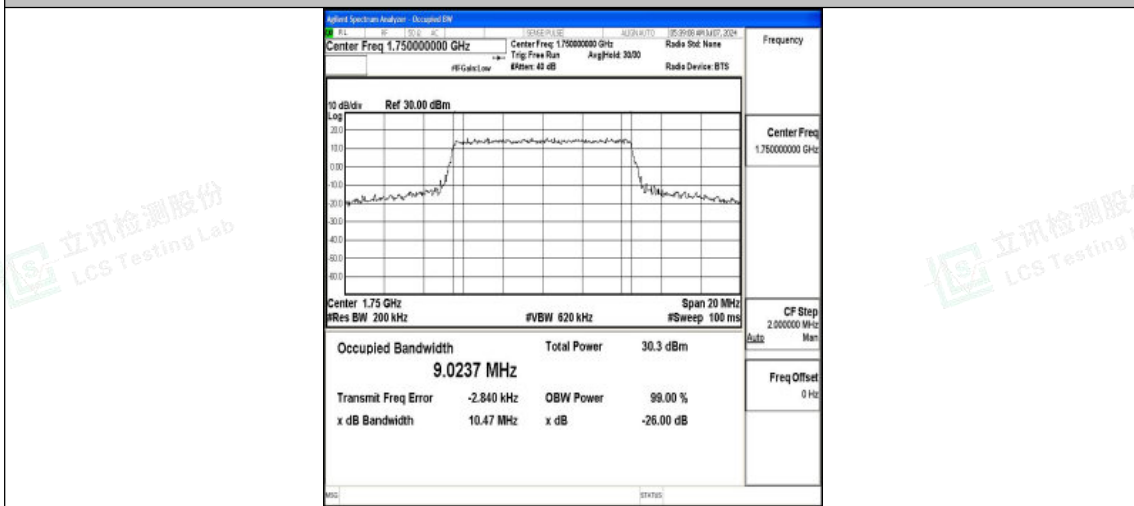

Band4-10MHz-16QAM-20350-50RB#0-PASS

Shenzhen LCS Compliance Testing Laboratory Ltd.
Add: 101, 201 Bldg A & 301 Bldg C, Juji Industrial Park Yabianxueziwei, Shajing Street,
Baoan District, Shenzhen, 518000, China
Tel: +(86) 0755-82591330 | E-mail: webmaster@lcs-cert.com | Web: www.lcs-cert.com
Scan code to check authenticity