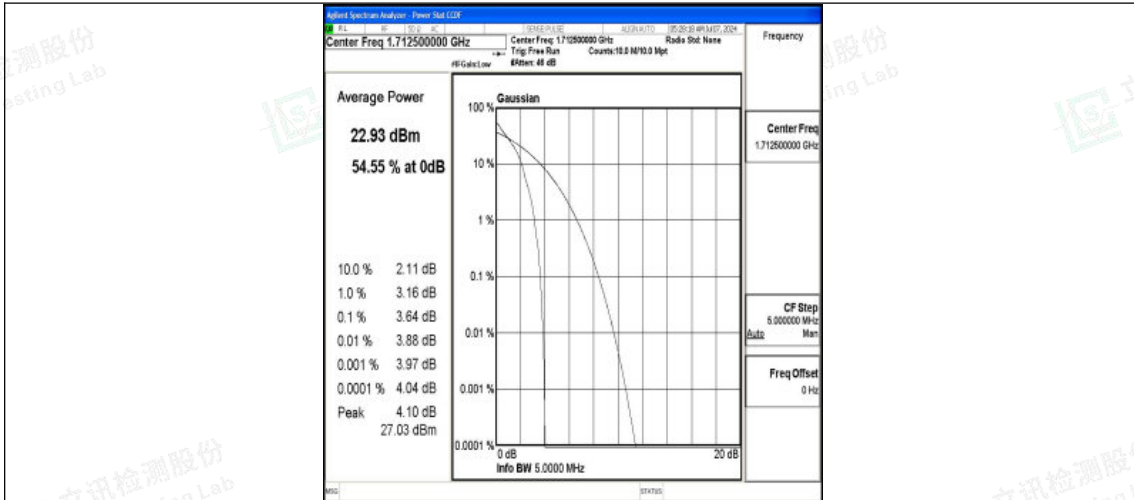

Band4-3MHz-16QAM-20385-1RB#0-PASS

Band4-3MHz-QPSK-20385-15RB#0-PASS

Band4-3MHz-16QAM-20385-15RB#0-PASS

Shenzhen LCS Compliance Testing Laboratory Ltd.
 Add: 101, 201 Bldg A & 301 Bldg C, Juji Industrial Park Yabianxueziwei, Shajing Street,
 Baoan District, Shenzhen, 518000, China
 Tel: +(86) 0755-82591330 | E-mail: webmaster@lcs-cert.com | Web: www.lcs-cert.com
 Scan code to check authenticity