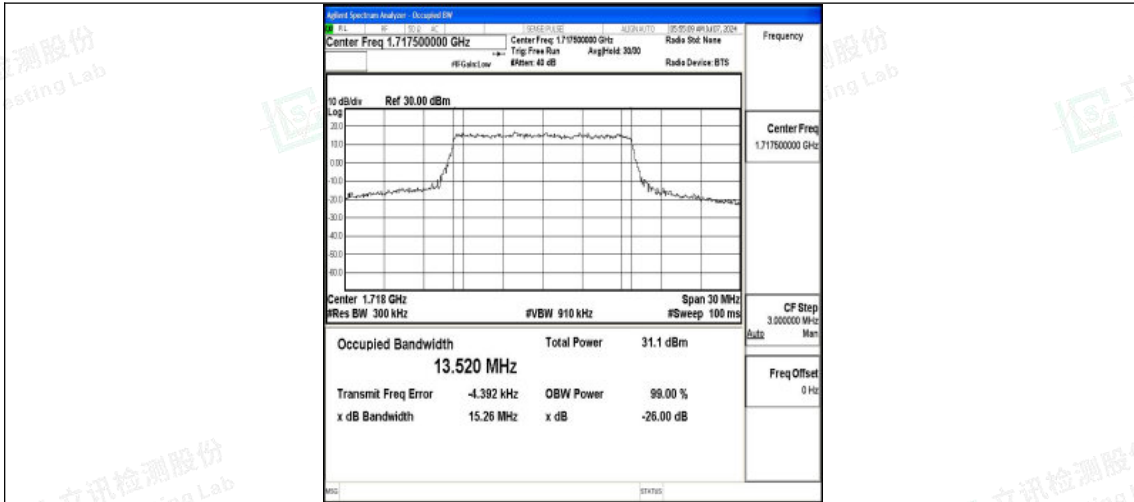

Band4-10MHz-16QAM-20175-50RB#0-PASS

Band4-10MHz-QPSK-20350-50RB#0-PASS

Band4-10MHz-16QAM-20350-50RB#0-PASS

Shenzhen LCS Compliance Testing Laboratory Ltd.
 Add: 101, 201 Bldg A & 301 Bldg C, Juji Industrial Park Yabianxueziwei, Shajing Street,
 Baoan District, Shenzhen, 518000, China
 Tel: +(86) 0755-82591330 | E-mail: webmaster@lcs-cert.com | Web: www.lcs-cert.com
 Scan code to check authenticity