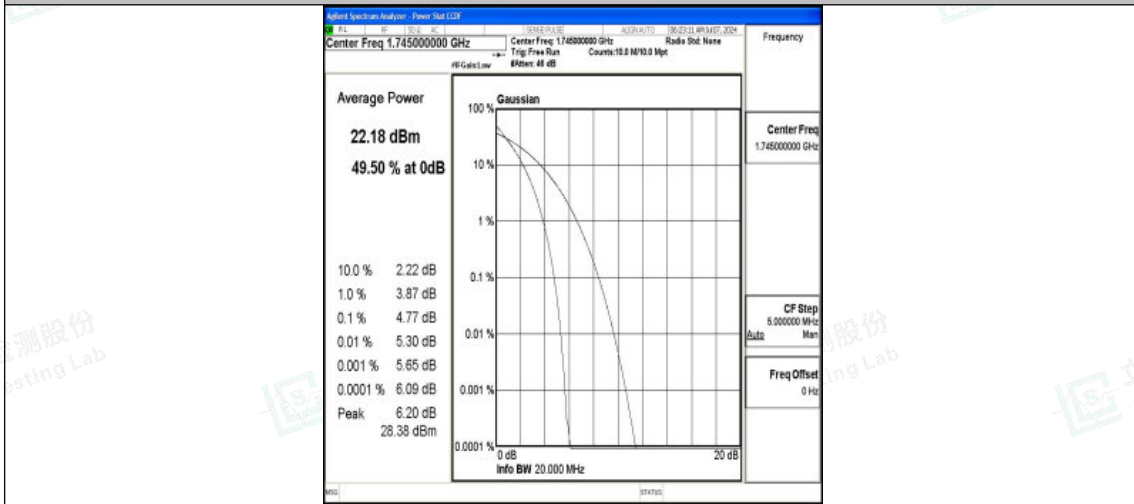

Band4-20MHz-QPSK-20300-100RB#0-PASS