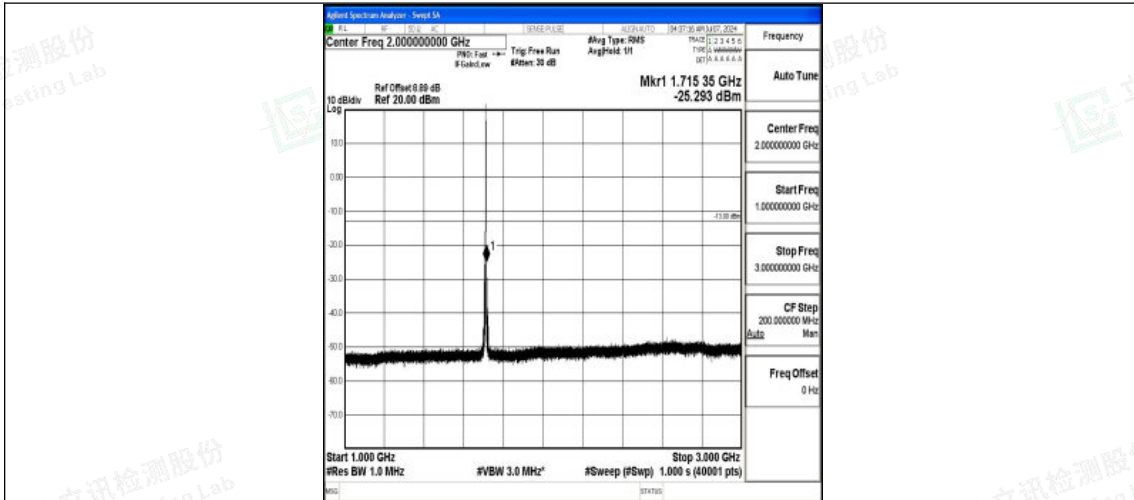

Test Graphs

Band4_1.4MHz_QPSK_19957_1RB#0_0.009~0.15_0.009~0.15

Band4_1.4MHz_QPSK_19957_1RB#0_0.15~30_0.15~30

Band4_1.4MHz_QPSK_19957_1RB#0_30~1000_30~1000

Shenzhen LCS Compliance Testing Laboratory Ltd.
 Add: 101, 201 Bldg A & 301 Bldg C, Juji Industrial Park Yabianxueziwei, Shajing Street,
 Baoan District, Shenzhen, 518000, China
 Tel: +(86) 0755-82591330 | E-mail: webmaster@lcs-cert.com | Web: www.lcs-cert.com
 Scan code to check authenticity