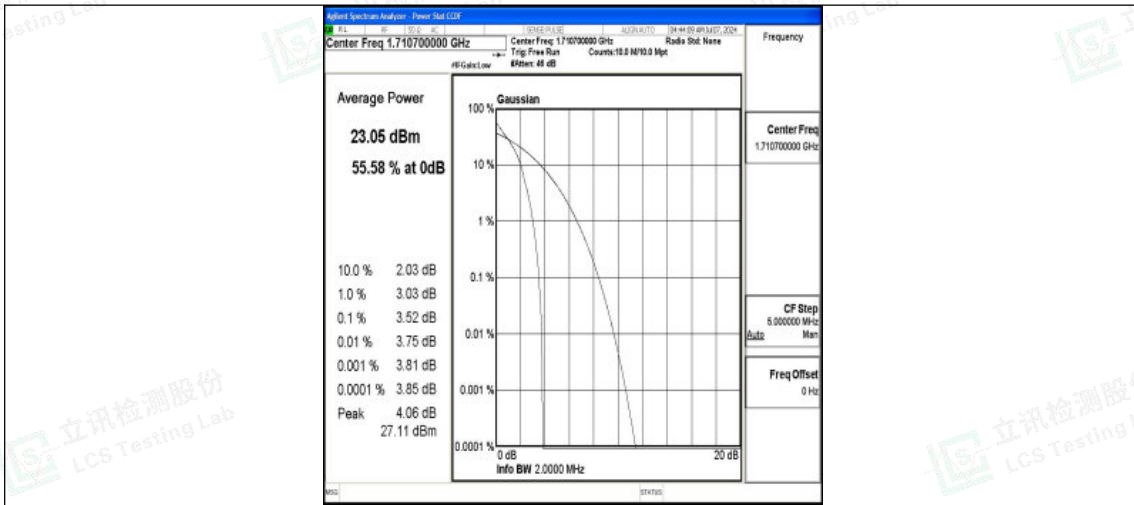

Test Graphs

Band4-1.4MHz-QPSK-19957-1RB#0-PASS