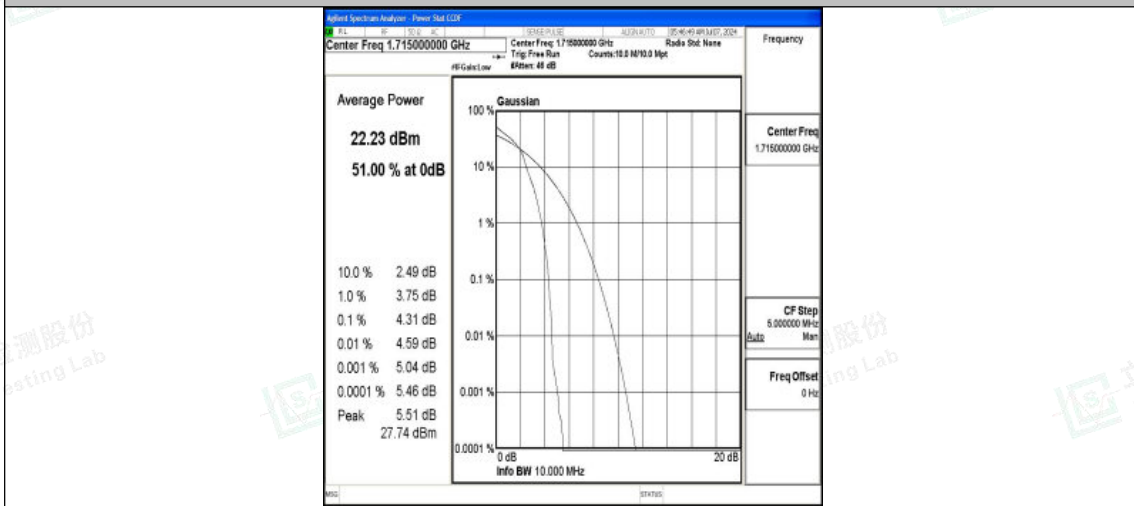

Band4-10MHz-16QAM-20000-1RB#0-PASS