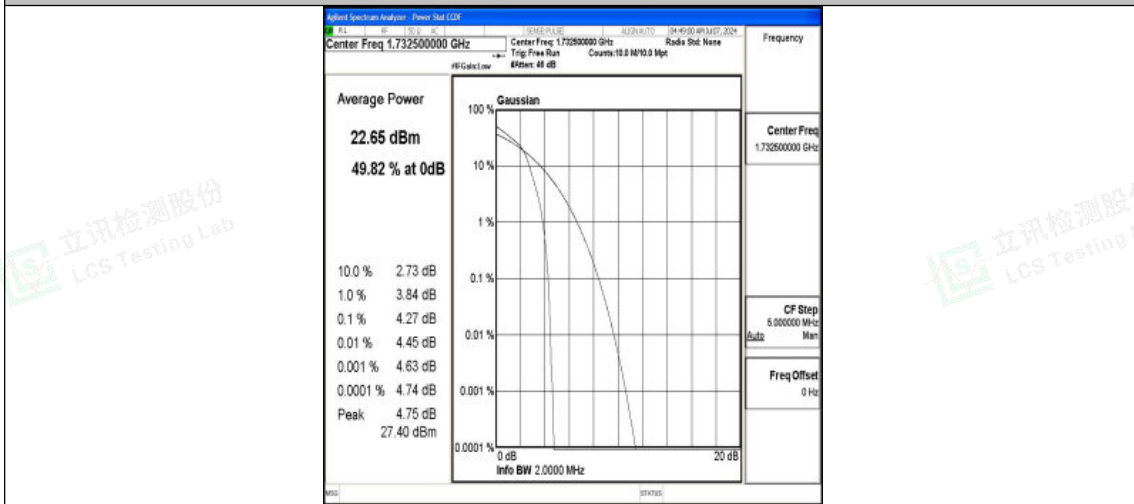

Band4-1.4MHz-16QAM-20175-1RB#0-PASS

Shenzhen LCS Compliance Testing Laboratory Ltd.
Add: 101, 201 Bldg A & 301 Bldg C, Juji Industrial Park Yabianxueziwei, Shajing Street,
Baoan District, Shenzhen, 518000, China
Tel: +(86) 0755-82591330 | E-mail: webmaster@lcs-cert.com | Web: www.lcs-cert.com
Scan code to check authenticity