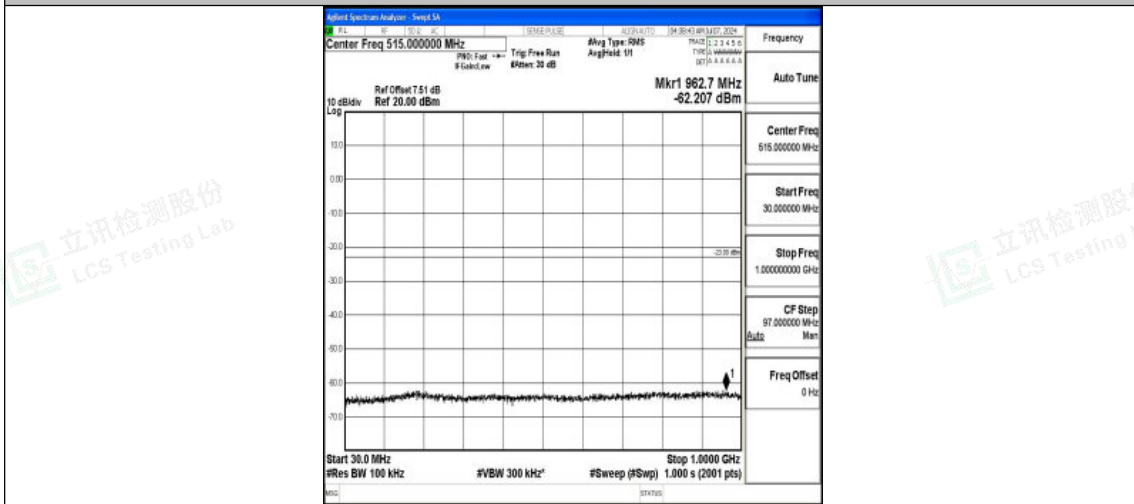

Band4_1.4MHz_16QAM_20175_1RB#0_30~1000_30~1000

Shenzhen LCS Compliance Testing Laboratory Ltd.
Add: 101, 201 Bldg A & 301 Bldg C, Juji Industrial Park Yabianxueziwei, Shajing Street,
Baoan District, Shenzhen, 518000, China
Tel: +(86) 0755-82591330 | E-mail: webmaster@lcs-cert.com | Web: www.lcs-cert.com
Scan code to check authenticity