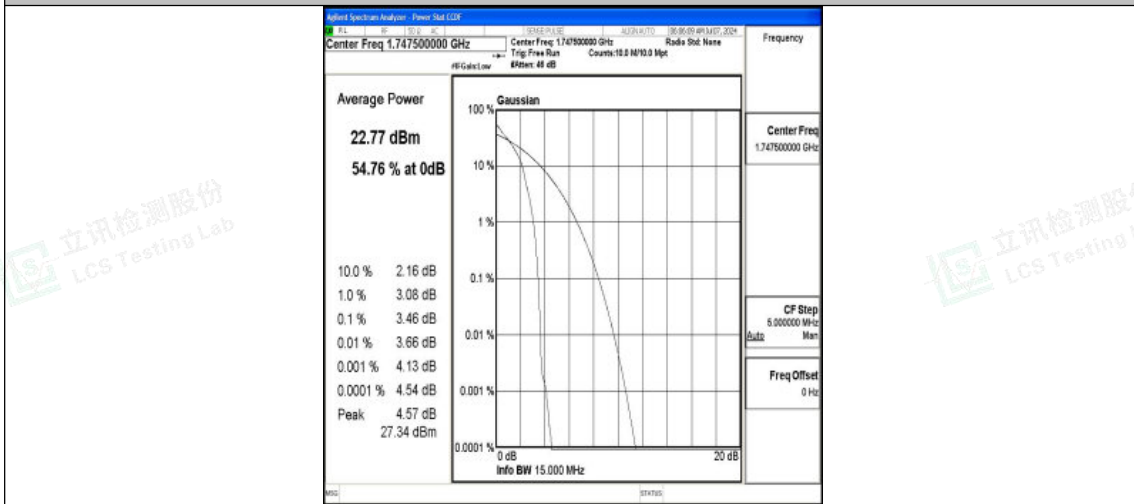

Band4-15MHz-QPSK-20325-1RB#0-PASS

Shenzhen LCS Compliance Testing Laboratory Ltd.
Add: 101, 201 Bldg A & 301 Bldg C, Juji Industrial Park Yabianxueziwei, Shajing Street,
Baoan District, Shenzhen, 518000, China
Tel: +(86) 0755-82591330 | E-mail: webmaster@lcs-cert.com | Web: www.lcs-cert.com
Scan code to check authenticity