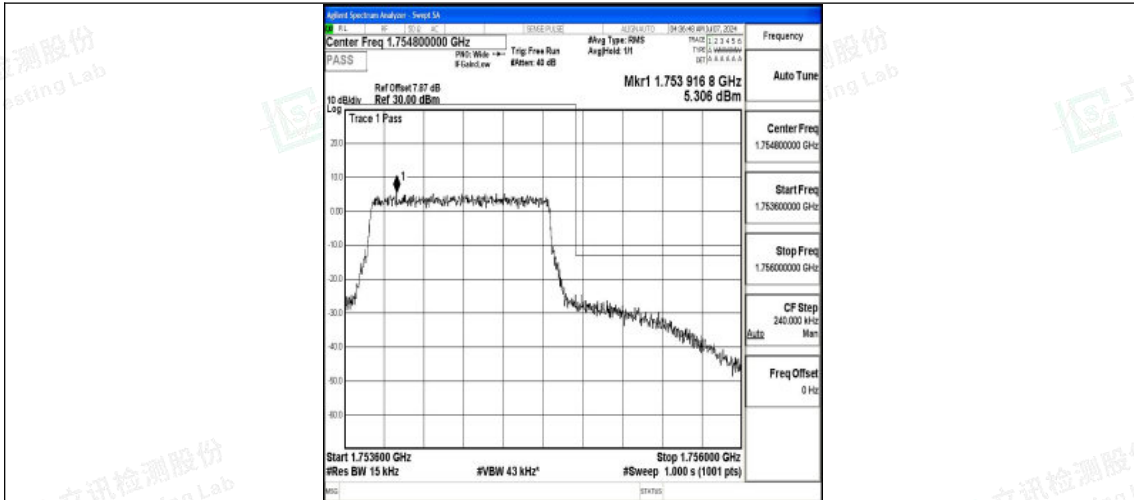

Test Graphs

Band4_1.4MHz_QPSK_19957_6RB#0

Band4_1.4MHz_16QAM_19957_6RB#0

Band4_1.4MHz_QPSK_20393_6RB#0

Shenzhen LCS Compliance Testing Laboratory Ltd.
 Add: 101, 201 Bldg A & 301 Bldg C, Juji Industrial Park Yabianxueziwei, Shajing Street,
 Baoan District, Shenzhen, 518000, China
 Tel: +(86) 0755-82591330 | E-mail: webmaster@lcs-cert.com | Web: www.lcs-cert.com
 Scan code to check authenticity