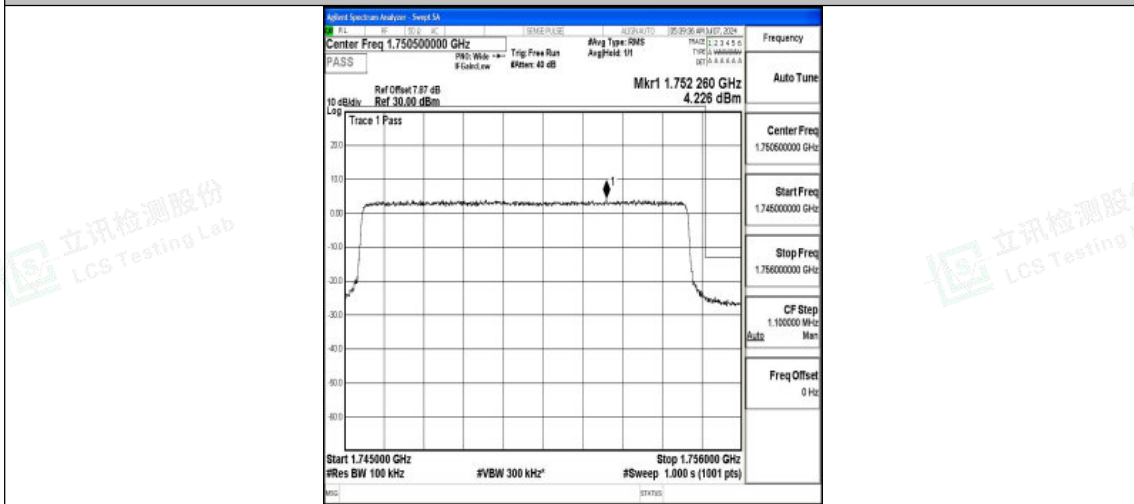

Band4_10MHz_QPSK_20350_50RB#0

Shenzhen LCS Compliance Testing Laboratory Ltd.
Add: 101, 201 Bldg A & 301 Bldg C, Juji Industrial Park Yabianxueziwei, Shajing Street,
Baoan District, Shenzhen, 518000, China
Tel: +(86) 0755-82591330 | E-mail: webmaster@lcs-cert.com | Web: www.lcs-cert.com
Scan code to check authenticity