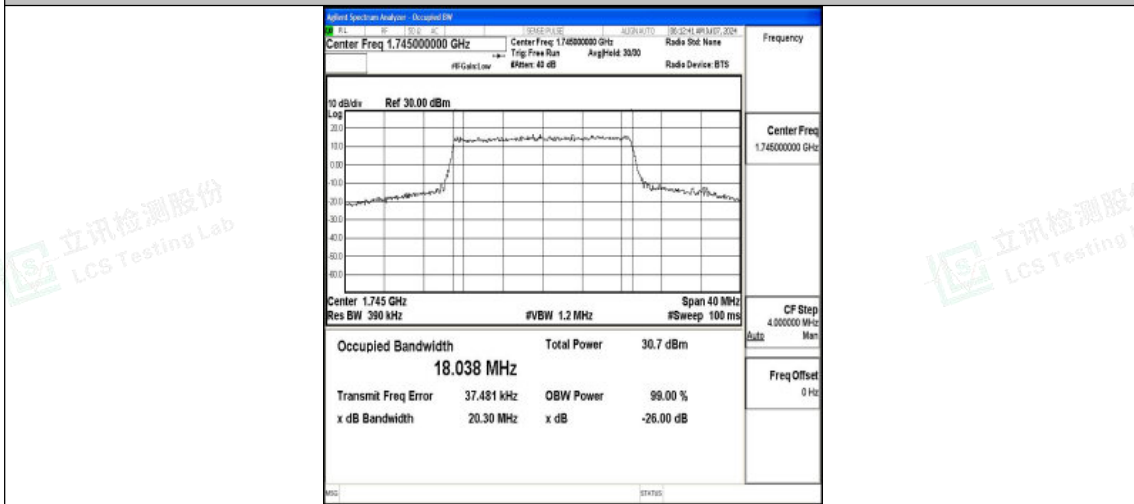

Band4-20MHz-16QAM-20300-100RB#0-PASS

Shenzhen LCS Compliance Testing Laboratory Ltd.
Add: 101, 201 Bldg A & 301 Bldg C, Juji Industrial Park Yabianxueziwei, Shajing Street,
Baoan District, Shenzhen, 518000, China
Tel: +(86) 0755-82591330 | E-mail: webmaster@lcs-cert.com | Web: www.lcs-cert.com
Scan code to check authenticity