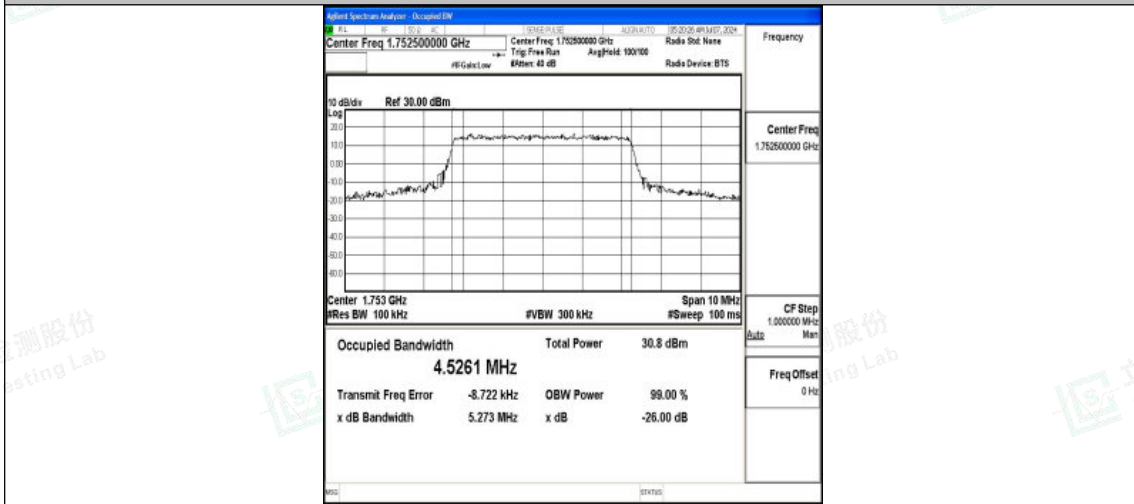

Band4-5MHz-QPSK-20375-25RB#0-PASS