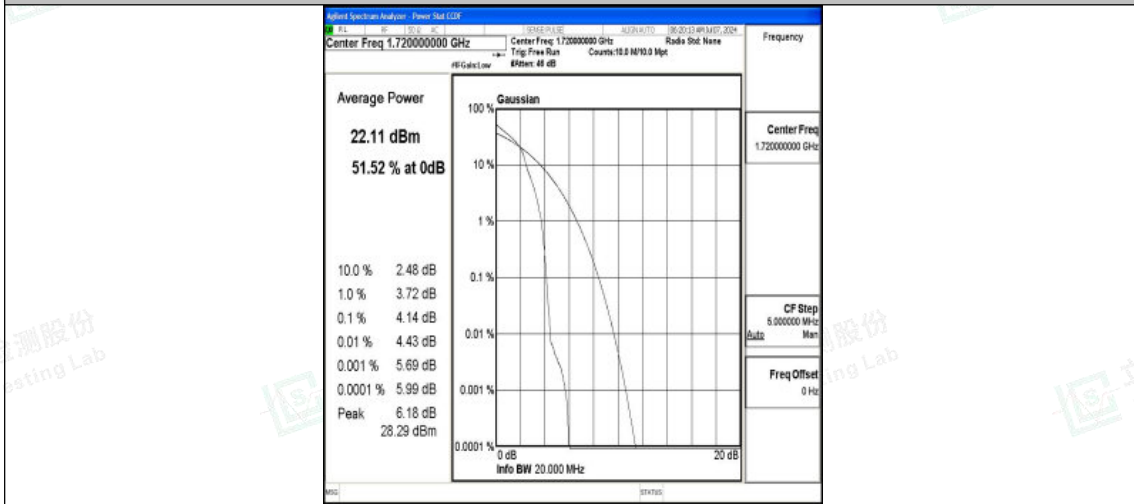

Band4-20MHz-16QAM-20050-1RB#0-PASS