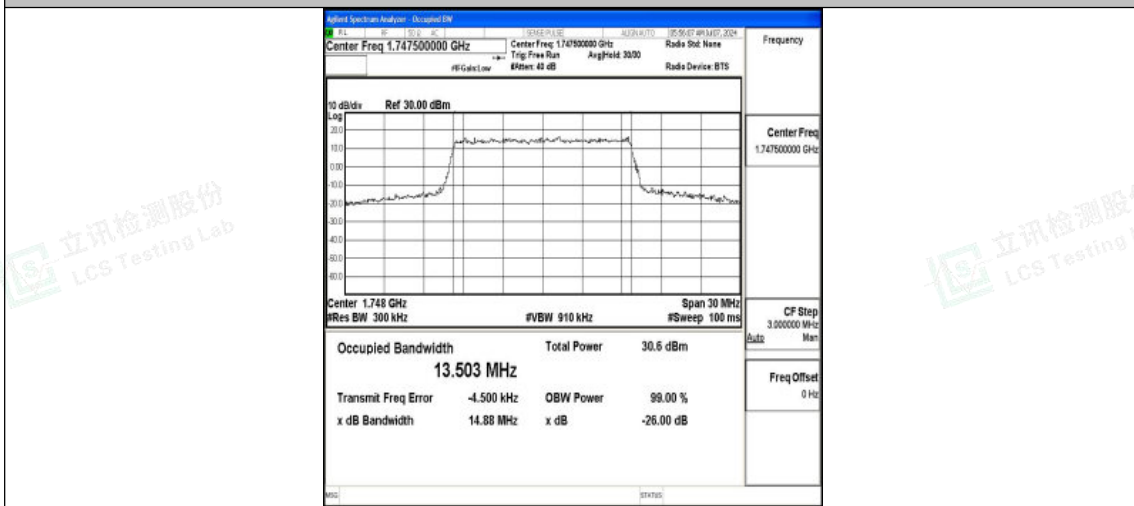

Band4-15MHz-16QAM-20325-75RB#0-PASS

Shenzhen LCS Compliance Testing Laboratory Ltd.
Add: 101, 201 Bldg A & 301 Bldg C, Juji Industrial Park Yabianxueziwei, Shajing Street,
Baoan District, Shenzhen, 518000, China
Tel: +(86) 0755-82591330 | E-mail: webmaster@lcs-cert.com | Web: www.lcs-cert.com
Scan code to check authenticity