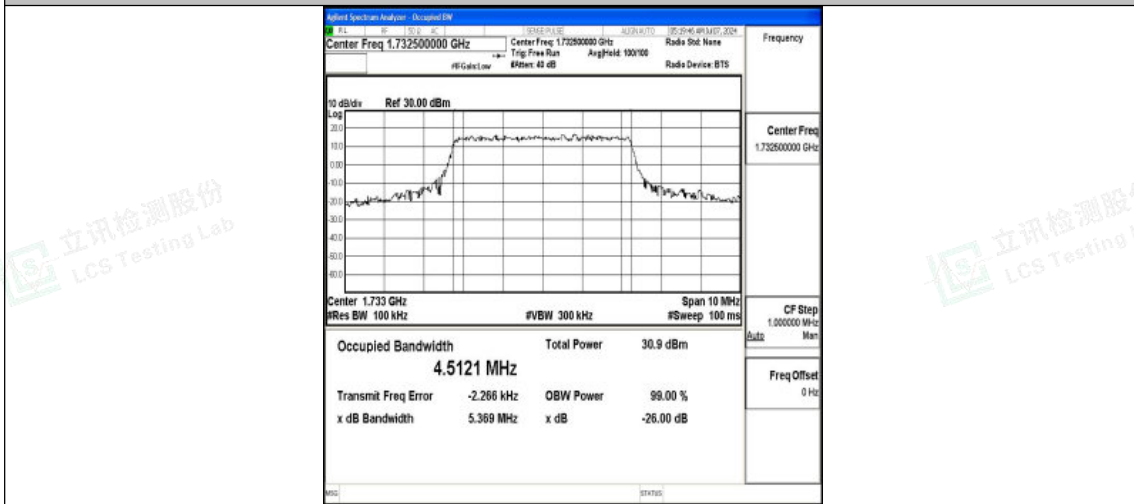

Band4-5MHz-QPSK-20175-25RB#0-PASS

Shenzhen LCS Compliance Testing Laboratory Ltd.
Add: 101, 201 Bldg A & 301 Bldg C, Juji Industrial Park Yabianxueziwei, Shajing Street,
Baoan District, Shenzhen, 518000, China
Tel: +(86) 0755-82591330 | E-mail: webmaster@lcs-cert.com | Web: www.lcs-cert.com
Scan code to check authenticity