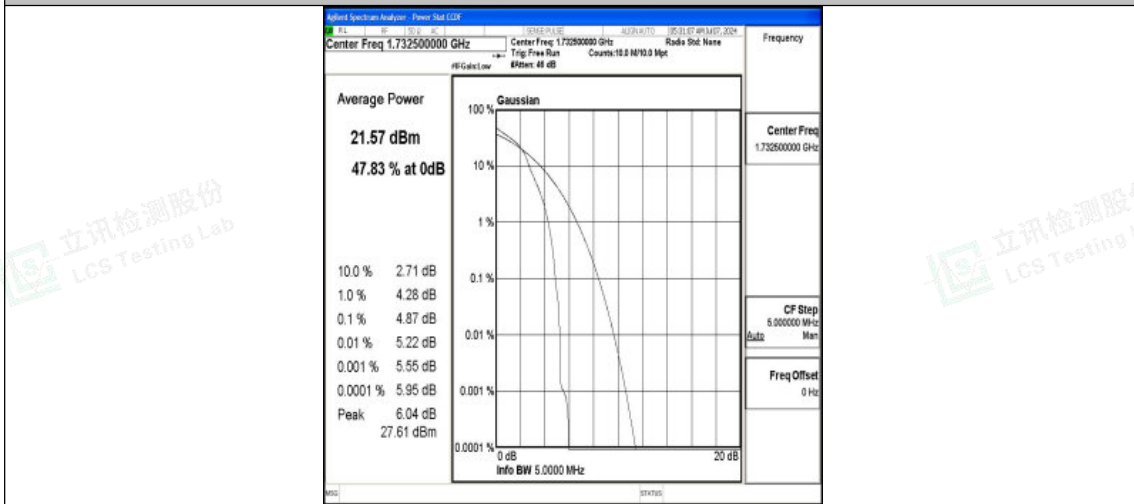

Band4-5MHz-16QAM-20175-1RB#0-PASS

Shenzhen LCS Compliance Testing Laboratory Ltd.
Add: 101, 201 Bldg A & 301 Bldg C, Juji Industrial Park Yabianxueziwei, Shajing Street,
Baoan District, Shenzhen, 518000, China
Tel: +(86) 0755-82591330 | E-mail: webmaster@lcs-cert.com | Web: www.lcs-cert.com
Scan code to check authenticity