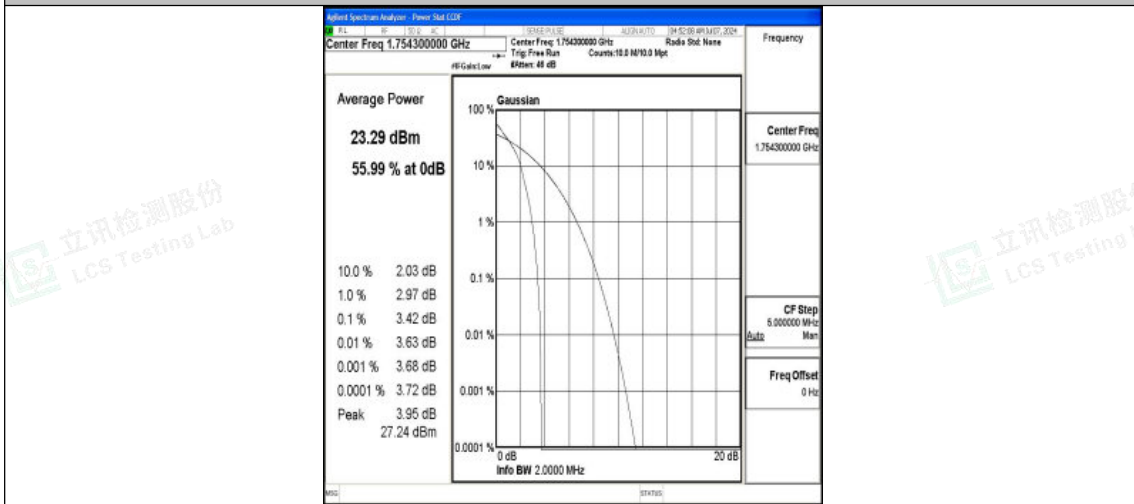

Band4-1.4MHz-QPSK-20393-1RB#0-PASS

Shenzhen LCS Compliance Testing Laboratory Ltd.
Add: 101, 201 Bldg A & 301 Bldg C, Juji Industrial Park Yabianxueziwei, Shajing Street,
Baoan District, Shenzhen, 518000, China
Tel: +(86) 0755-82591330 | E-mail: webmaster@lcs-cert.com | Web: www.lcs-cert.com
Scan code to check authenticity