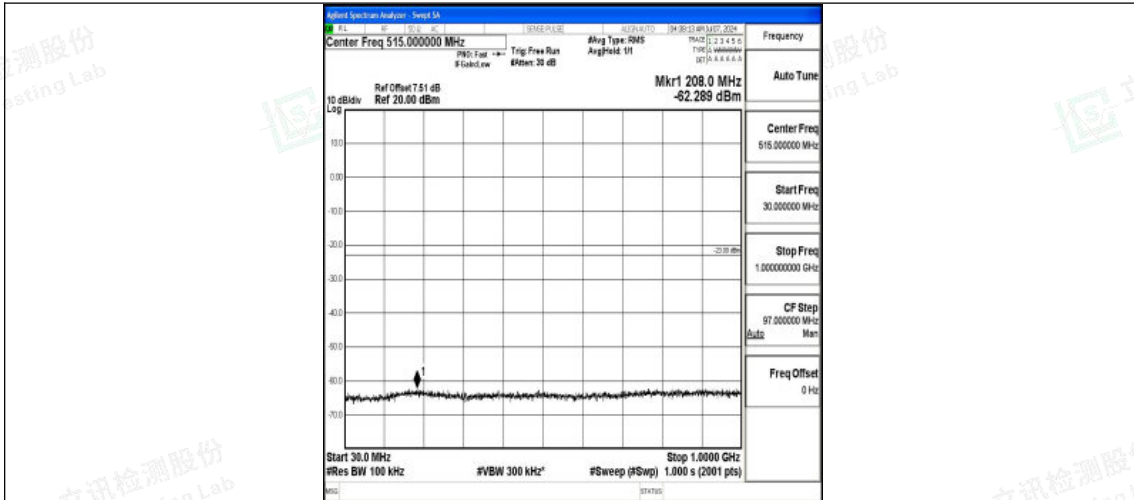

Band4_1.4MHz_16QAM_19957_1RB#0_3000~20000_3000~20000

Band4_1.4MHz_QPSK_20175_1RB#0_0.009~0.15_0.009~0.15

Band4_1.4MHz_QPSK_20175_1RB#0_0.15~30_0.15~30

Shenzhen LCS Compliance Testing Laboratory Ltd.
 Add: 101, 201 Bldg A & 301 Bldg C, Juji Industrial Park Yabianxueziwei, Shajing Street,
 Baoan District, Shenzhen, 518000, China
 Tel: +(86) 0755-82591330 | E-mail: webmaster@lcs-cert.com | Web: www.lcs-cert.com
 Scan code to check authenticity