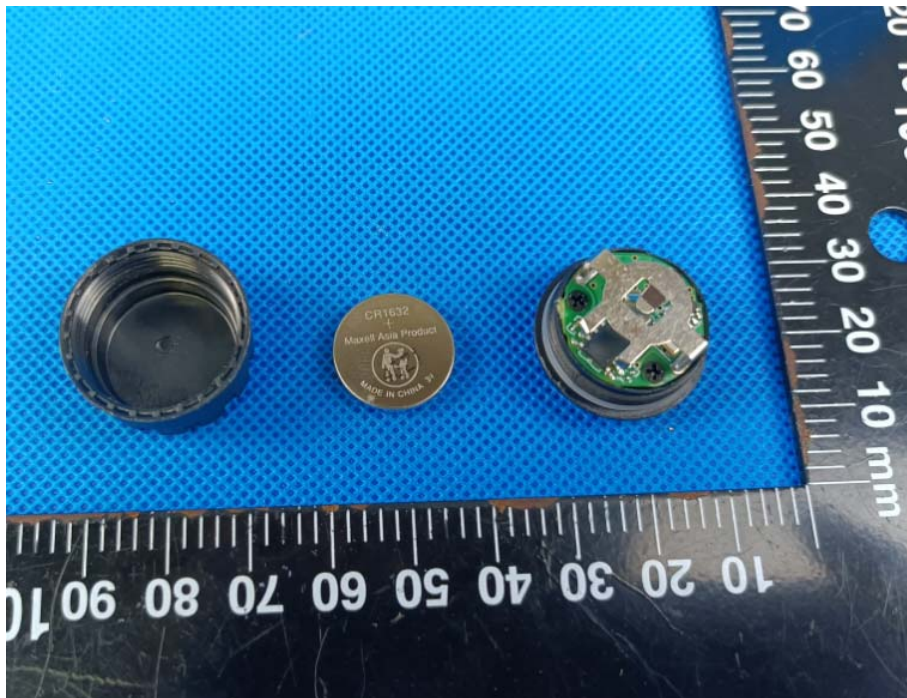

FCC ID: 2BHWD-700 External Photos

PCB Antenna