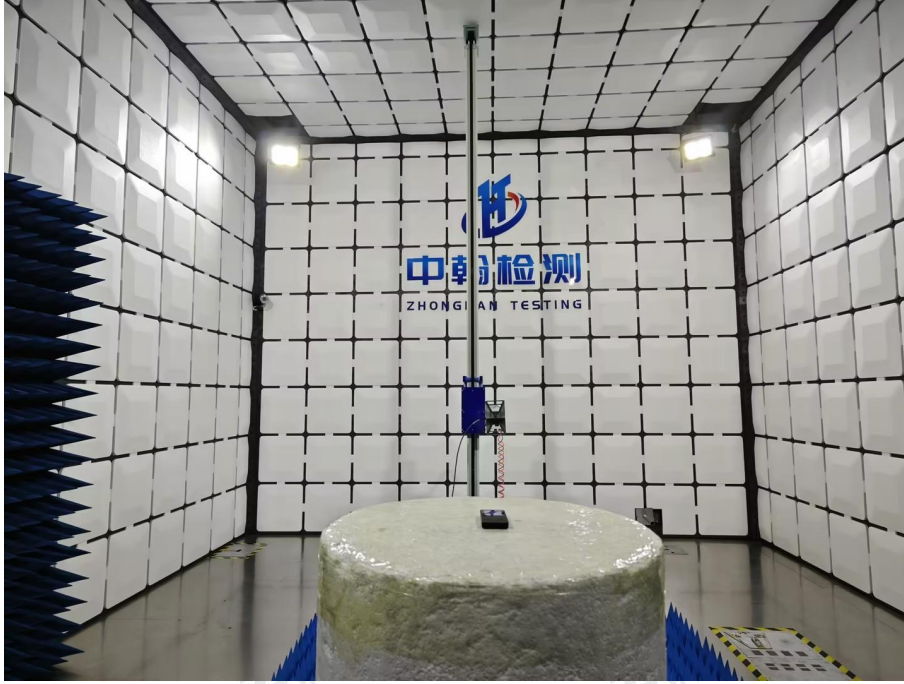

EUT TEST PHOTOS

ZHONGHAN

FCC ID: 2BHS8MP3-01B

***** END OF REPORT *****