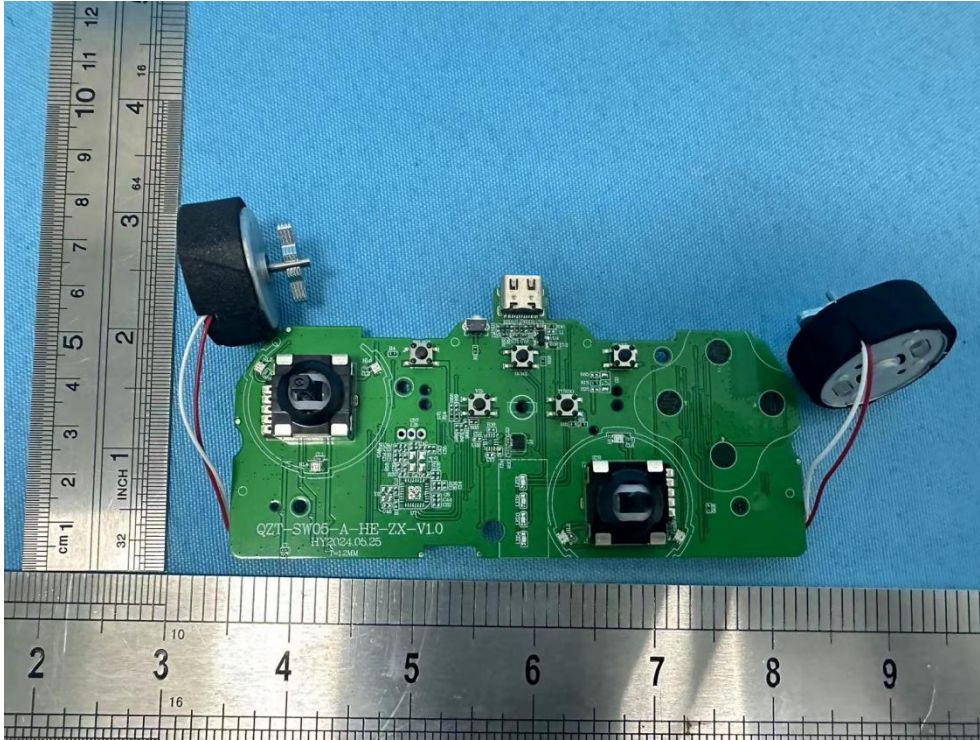

PHOTO GRAPHS OF EUT

FCC ID:2BHNR-LENOVOS01

Internal Photos

Internal Photos

Internal Photos