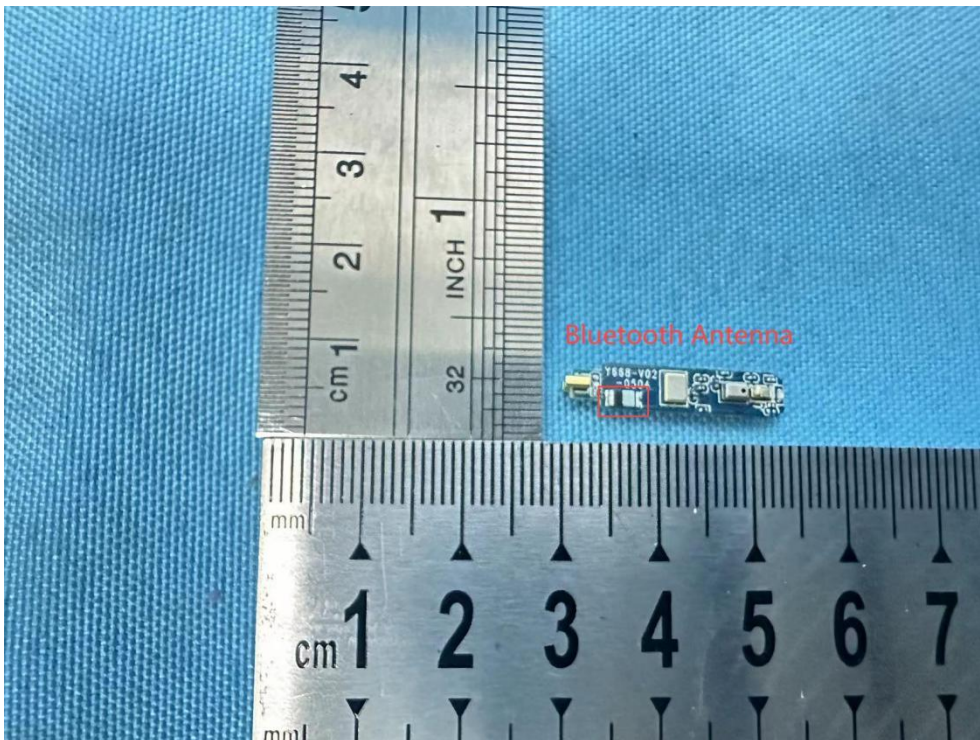

PHOTO GRAPHS OF EUT

FCC ID:2BHJR-XT88PRO

Internal Photos

Internal Photos

Internal Photos

Internal Photos