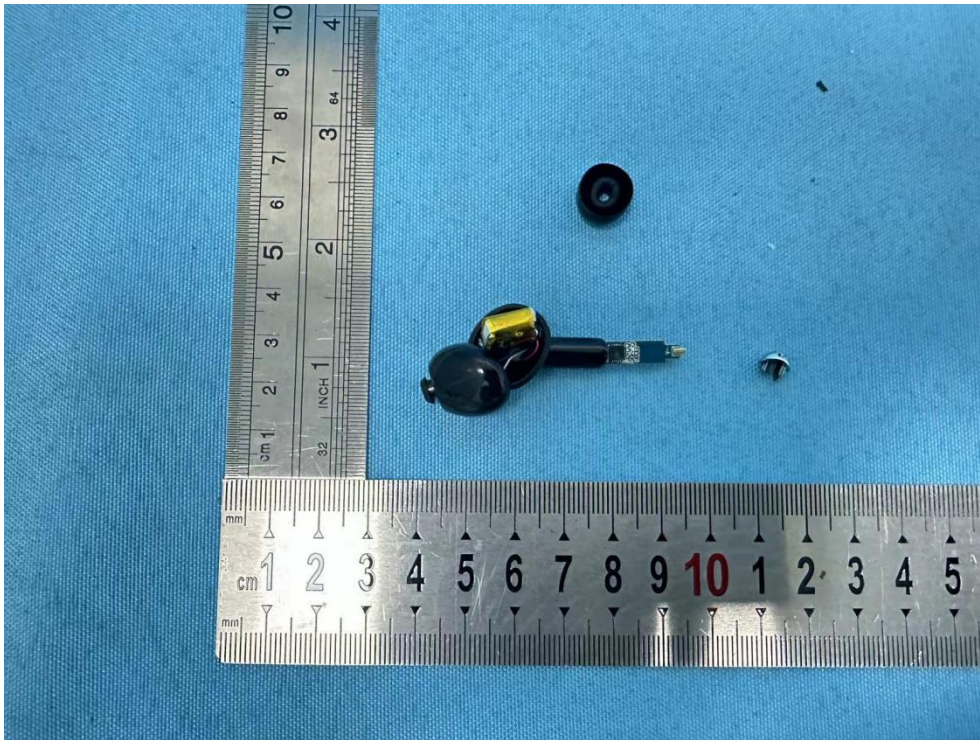

PHOTO GRAPHS OF EUT

FCC ID:2BHJR-XT88PRO

Internal Photos

Internal Photos

Internal Photos

Internal Photos