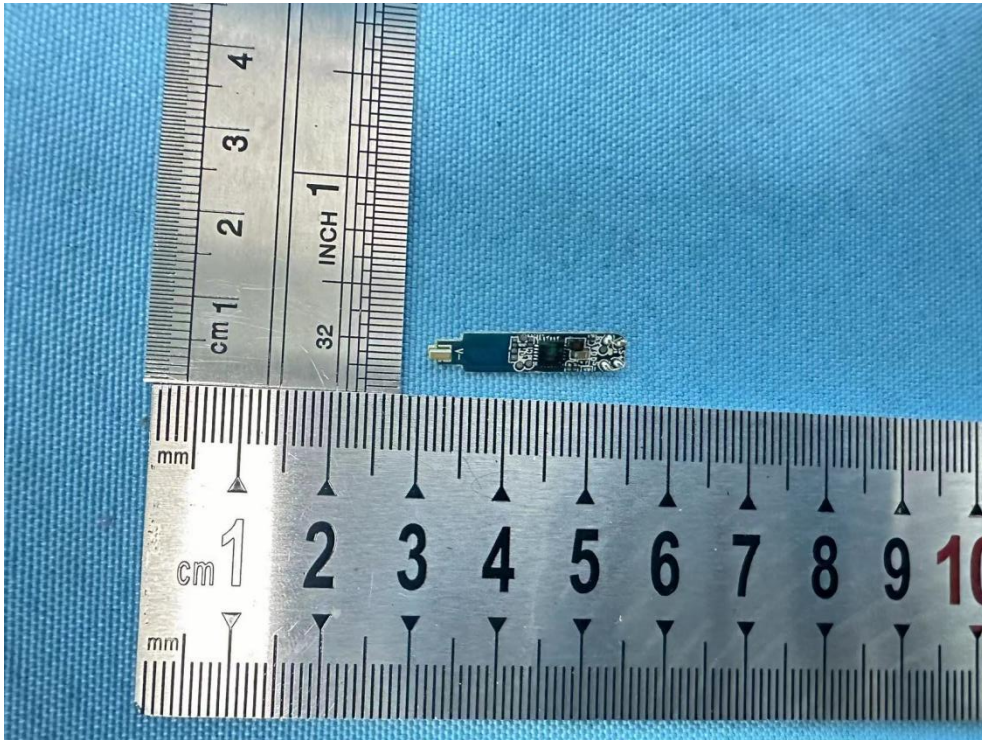

PHOTO GRAPHS OF EUT

FCC ID:2BHJR-XT88PRO

Internal Photos

Internal Photos

Internal Photos

Internal Photos