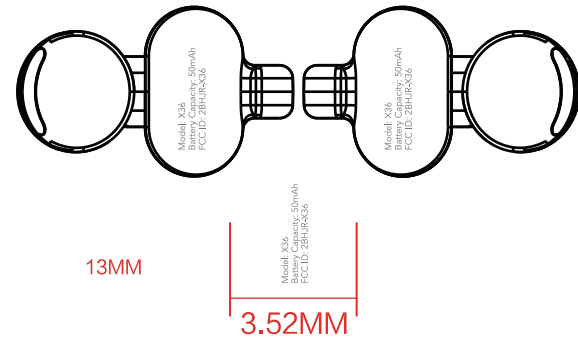

同比例 | MINISO | 居中
11MM

颜色使用
PANTONE Cool Gray 7 C

3.57MM | MINISO | 16MM

镭雕信息

5MM CE 6.59MM	7MM  4.94MM	8.65MM Model: X36 Battery Capacity: 400mAh Earbud Battery Capacity: 50mAh Input: 5V=400mA Made in China 20MM
7.7MM FC 6.44MM	3.1MM RoHS 12MM	