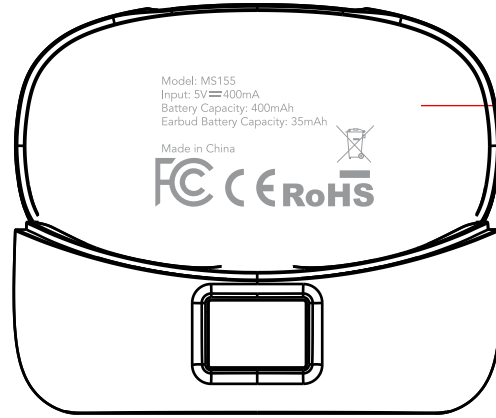

顶部

颜色使用

3.34MM | MINISO | 居中 | 15MM

PANTONE Cool Gray 7 C

上盖内腔

10.23MM

Model: MS155
 Input: 5V=400mA
 Battery Capacity: 400mAh
 Earbud Battery Capacity: 35mAh
 Made in China

22MM

5MM | CE | 6.59MM

7MM | RoHS | 4.94MM

7.7MM | FC | 6.44MM

3.1MM | RoHS | 12MM

耳机

颜色使用

1.78MM | MINISO | 居中 | 8MM

PANTONE Cool Gray 7 C

耳机底部

2.81MM

Model: MS155
 Battery Capacity: 35mAh
 FCC ID: 2BUCRMS155

10MM