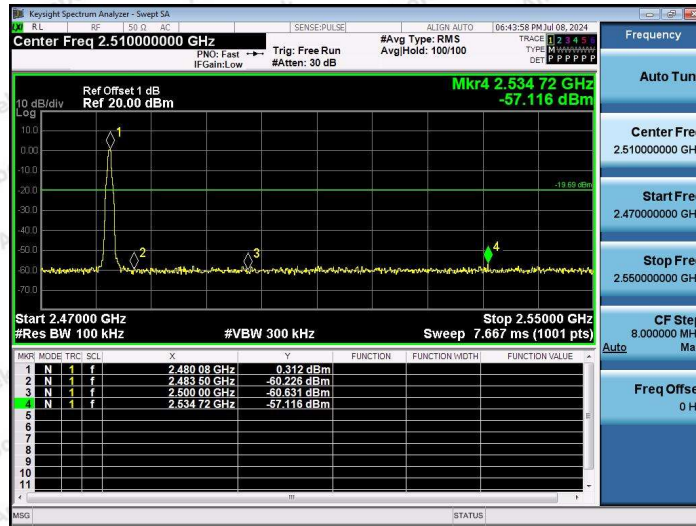

DH5-Ant1-2480-PASS