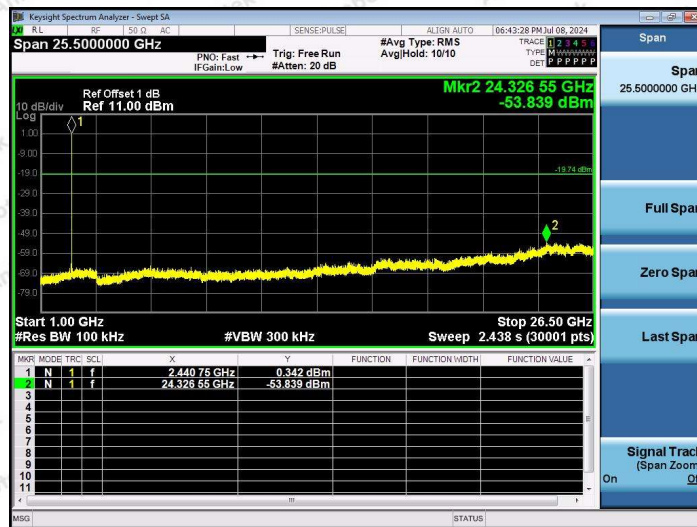

DH5-Ant1-2441-1000~26500-PASS

Shenzhen Anbotek Compliance Laboratory Limited

Address: 1/F., Building D, Sogood Science and Technology Park, Sanwei Community, Hangcheng Street, Bao'an District, Shenzhen, Guangdong, China.
Tel: (86) 0755-26066440 Fax: (86) 0755-26014772 Email: service@anbotek.com

Hotline 400-003-0500
www.anbotek.com.cn