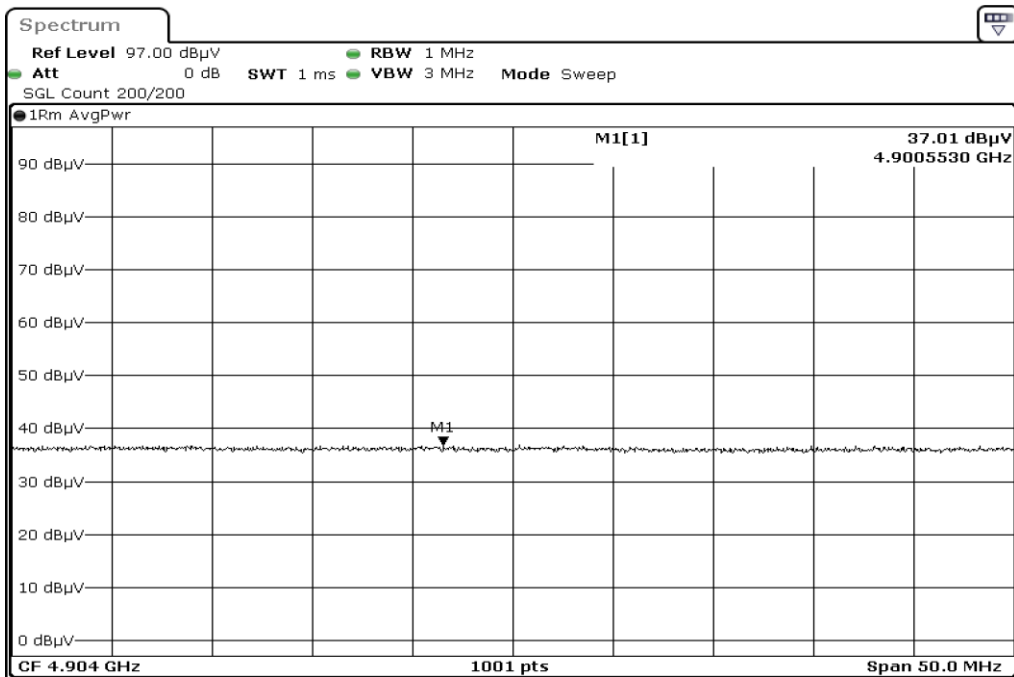

16 Harmonic

17 Harmonic

18 Harmonic

19	Harmonic
----	----------

20	Harmonic
----	----------

Test Band				WLAN_2.4GHz_MIMO		
Antenna				-		
Test Parameters						
Test Item	No.	Mode	Channel	Bandwidth	Detector	Polarization
Restricted Band	1	802.11 n40	2422	40 MHz	AVG	Horizontal
Restricted Band	2	802.11 n40	2422	40 MHz	PEAK	Horizontal
Restricted Band	3	802.11 n40	2422	40 MHz	AVG	Vertical
Restricted Band	4	802.11 n40	2422	40 MHz	PEAK	Vertical
Restricted Band	5	802.11 n40	2452	40 MHz	AVG	Horizontal
Restricted Band	6	802.11 n40	2452	40 MHz	PEAK	Horizontal
Restricted Band	7	802.11 n40	2452	40 MHz	AVG	Vertical
Restricted Band	8	802.11 n40	2452	40 MHz	PEAK	Vertical
Harmonic	9	802.11 n40	2422	40 MHz	AVG	Horizontal
Harmonic	10	802.11 n40	2422	40 MHz	PEAK	Horizontal
Harmonic	11	802.11 n40	2422	40 MHz	AVG	Vertical
Harmonic	12	802.11 n40	2422	40 MHz	PEAK	Vertical
Harmonic	13	802.11 n40	2437	40 MHz	AVG	Horizontal
Harmonic	14	802.11 n40	2437	40 MHz	PEAK	Horizontal
Harmonic	15	802.11 n40	2437	40 MHz	AVG	Vertical
Harmonic	16	802.11 n40	2437	40 MHz	PEAK	Vertical
Harmonic	17	802.11 n40	2452	40 MHz	AVG	Horizontal
Harmonic	18	802.11 n40	2452	40 MHz	PEAK	Horizontal
Harmonic	19	802.11 n40	2452	40 MHz	AVG	Vertical
Harmonic	20	802.11 n40	2452	40 MHz	PEAK	Vertical