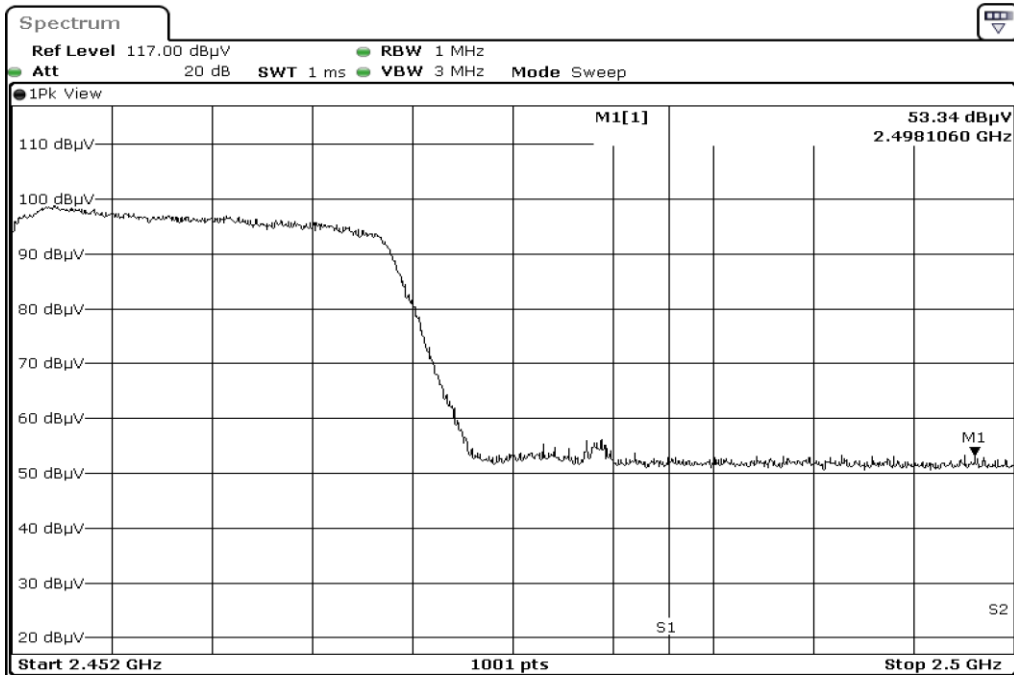

Test Band				WLAN_2.4GHz_SISO		
Antenna				Ant 1		
Test Parameters						
Test Item	No.	Mode	Channel	Bandwidth	Detector	Polarization
Restricted Band	1	802.11 n40	2422	40 MHz	AVG	Horizontal
Restricted Band	2	802.11 n40	2422	40 MHz	PEAK	Horizontal
Restricted Band	3	802.11 n40	2422	40 MHz	AVG	Vertical
Restricted Band	4	802.11 n40	2422	40 MHz	PEAK	Vertical
Restricted Band	5	802.11 n40	2452	40 MHz	AVG	Horizontal
Restricted Band	6	802.11 n40	2452	40 MHz	PEAK	Horizontal
Restricted Band	7	802.11 n40	2452	40 MHz	AVG	Vertical
Restricted Band	8	802.11 n40	2452	40 MHz	PEAK	Vertical
Harmonic	9	802.11 n40	2422	40 MHz	AVG	Horizontal
Harmonic	10	802.11 n40	2422	40 MHz	PEAK	Horizontal
Harmonic	11	802.11 n40	2422	40 MHz	AVG	Vertical
Harmonic	12	802.11 n40	2422	40 MHz	PEAK	Vertical
Harmonic	13	802.11 n40	2437	40 MHz	AVG	Horizontal
Harmonic	14	802.11 n40	2437	40 MHz	PEAK	Horizontal
Harmonic	15	802.11 n40	2437	40 MHz	AVG	Vertical
Harmonic	16	802.11 n40	2437	40 MHz	PEAK	Vertical
Harmonic	17	802.11 n40	2452	40 MHz	AVG	Horizontal
Harmonic	18	802.11 n40	2452	40 MHz	PEAK	Horizontal
Harmonic	19	802.11 n40	2452	40 MHz	AVG	Vertical
Harmonic	20	802.11 n40	2452	40 MHz	PEAK	Vertical

1	Restricted Band
---	-----------------

2	Restricted Band
---	-----------------

3 Restricted Band

4 Restricted Band

5	Restricted Band
---	-----------------

6	Restricted Band
---	-----------------

7 Restricted Band