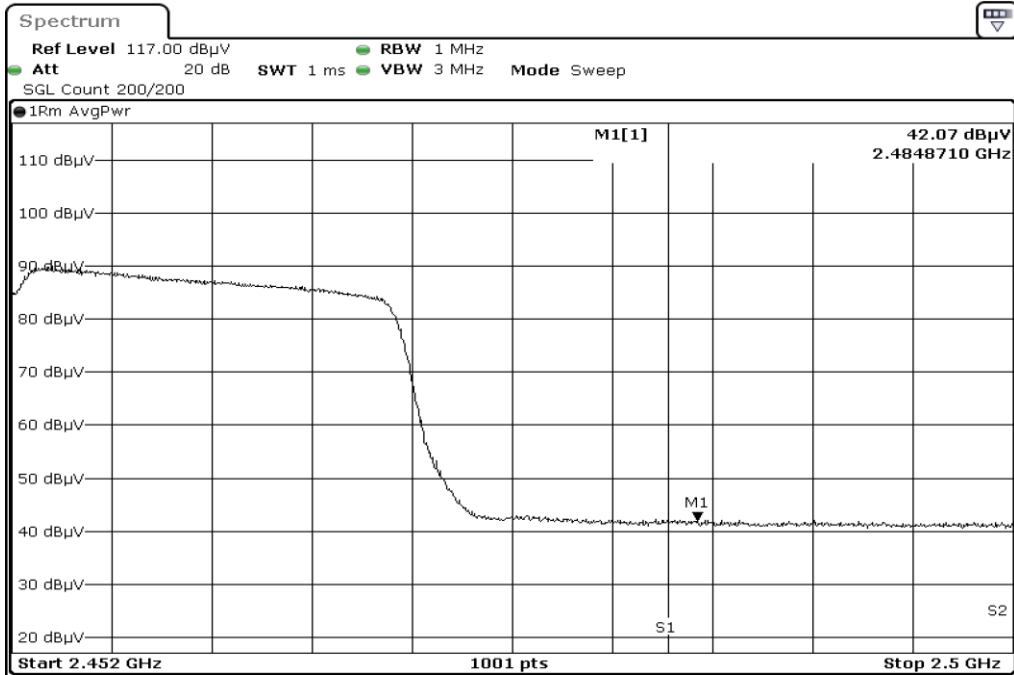

Test Band				WLAN_2.4GHz_SISO		
Antenna				Ant 1		
Test Parameters						
Test Item	No.	Mode	Channel	Bandwidth	Detector	Polarization
Restricted Band	1	802.11 n40	2422	40 MHz	AVG	Horizontal
Restricted Band	2	802.11 n40	2422	40 MHz	PEAK	Horizontal
Restricted Band	3	802.11 n40	2422	40 MHz	AVG	Vertical
Restricted Band	4	802.11 n40	2422	40 MHz	PEAK	Vertical
Restricted Band	5	802.11 n40	2452	40 MHz	AVG	Horizontal
Restricted Band	6	802.11 n40	2452	40 MHz	PEAK	Horizontal
Restricted Band	7	802.11 n40	2452	40 MHz	AVG	Vertical
Restricted Band	8	802.11 n40	2452	40 MHz	PEAK	Vertical
Harmonic	9	802.11 n40	2422	40 MHz	AVG	Horizontal
Harmonic	10	802.11 n40	2422	40 MHz	PEAK	Horizontal
Harmonic	11	802.11 n40	2422	40 MHz	AVG	Vertical
Harmonic	12	802.11 n40	2422	40 MHz	PEAK	Vertical
Harmonic	13	802.11 n40	2437	40 MHz	AVG	Horizontal
Harmonic	14	802.11 n40	2437	40 MHz	PEAK	Horizontal
Harmonic	15	802.11 n40	2437	40 MHz	AVG	Vertical
Harmonic	16	802.11 n40	2437	40 MHz	PEAK	Vertical
Harmonic	17	802.11 n40	2452	40 MHz	AVG	Horizontal
Harmonic	18	802.11 n40	2452	40 MHz	PEAK	Horizontal
Harmonic	19	802.11 n40	2452	40 MHz	AVG	Vertical
Harmonic	20	802.11 n40	2452	40 MHz	PEAK	Vertical

1	Restricted Band
---	-----------------

2	Restricted Band
---	-----------------

3 Restricted Band

4 Restricted Band

5	Restricted Band
---	-----------------

6	Restricted Band
---	-----------------

7 Restricted Band