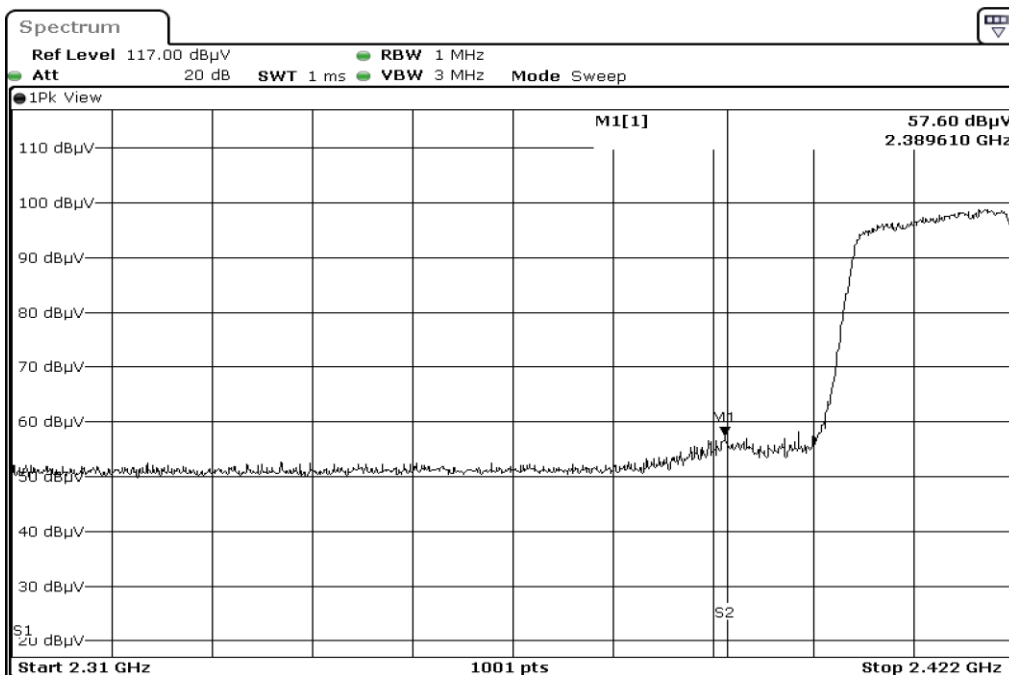

Test Band				WLAN_2.4GHz_SISO		
Antenna				Ant 1		
Test Parameters						
Test Item	No.	Mode	Channel	Bandwidth	Detector	Polarization
Restricted Band	1	802.11 n40	2422	40 MHz	AVG	Horizontal
Restricted Band	2	802.11 n40	2422	40 MHz	PEAK	Horizontal
Restricted Band	3	802.11 n40	2422	40 MHz	AVG	Vertical
Restricted Band	4	802.11 n40	2422	40 MHz	PEAK	Vertical
Restricted Band	5	802.11 n40	2452	40 MHz	AVG	Horizontal
Restricted Band	6	802.11 n40	2452	40 MHz	PEAK	Horizontal
Restricted Band	7	802.11 n40	2452	40 MHz	AVG	Vertical
Restricted Band	8	802.11 n40	2452	40 MHz	PEAK	Vertical
Harmonic	9	802.11 n40	2422	40 MHz	AVG	Horizontal
Harmonic	10	802.11 n40	2422	40 MHz	PEAK	Horizontal
Harmonic	11	802.11 n40	2422	40 MHz	AVG	Vertical
Harmonic	12	802.11 n40	2422	40 MHz	PEAK	Vertical
Harmonic	13	802.11 n40	2437	40 MHz	AVG	Horizontal
Harmonic	14	802.11 n40	2437	40 MHz	PEAK	Horizontal
Harmonic	15	802.11 n40	2437	40 MHz	AVG	Vertical
Harmonic	16	802.11 n40	2437	40 MHz	PEAK	Vertical
Harmonic	17	802.11 n40	2452	40 MHz	AVG	Horizontal
Harmonic	18	802.11 n40	2452	40 MHz	PEAK	Horizontal
Harmonic	19	802.11 n40	2452	40 MHz	AVG	Vertical
Harmonic	20	802.11 n40	2452	40 MHz	PEAK	Vertical

1	Restricted Band
---	-----------------

2	Restricted Band
---	-----------------

3 Restricted Band

4 Restricted Band

5	Restricted Band
---	-----------------

6	Restricted Band
---	-----------------

7 Restricted Band