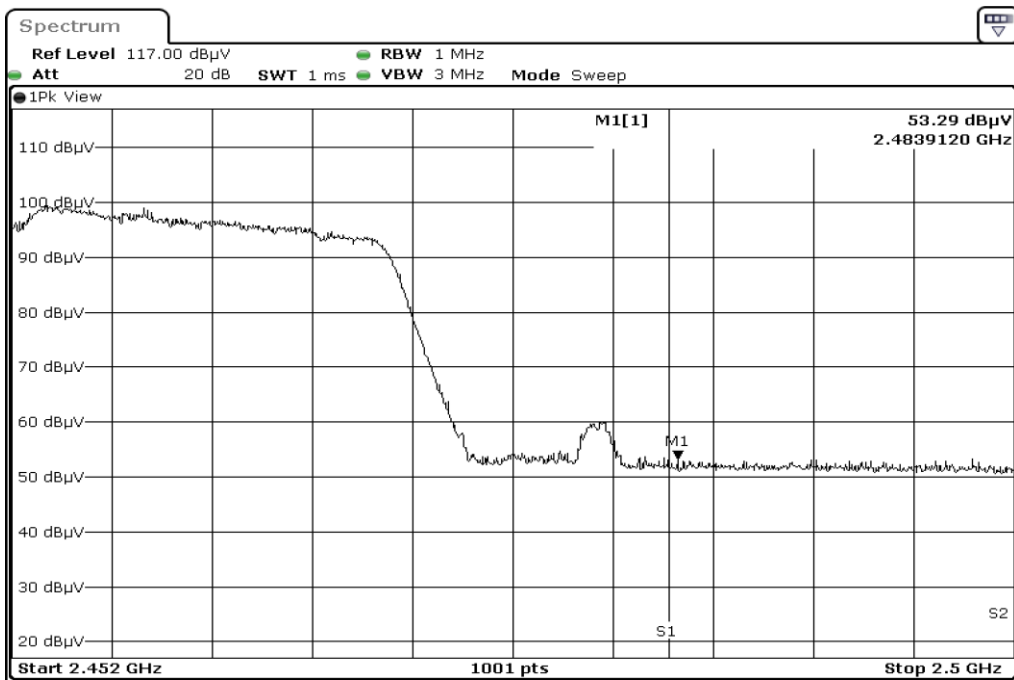

Test Band				WLAN_2.4GHz_SISO		
Antenna				Ant 1		
Test Parameters						
Test Item	No.	Mode	Channel	Bandwidth	Detector	Polarization
Restricted Band	1	802.11 n40	2422	40 MHz	AVG	Horizontal
Restricted Band	2	802.11 n40	2422	40 MHz	PEAK	Horizontal
Restricted Band	3	802.11 n40	2422	40 MHz	AVG	Vertical
Restricted Band	4	802.11 n40	2422	40 MHz	PEAK	Vertical
Restricted Band	5	802.11 n40	2452	40 MHz	AVG	Horizontal
Restricted Band	6	802.11 n40	2452	40 MHz	PEAK	Horizontal
Restricted Band	7	802.11 n40	2452	40 MHz	AVG	Vertical
Restricted Band	8	802.11 n40	2452	40 MHz	PEAK	Vertical
Harmonic	9	802.11 n40	2422	40 MHz	AVG	Horizontal
Harmonic	10	802.11 n40	2422	40 MHz	PEAK	Horizontal
Harmonic	11	802.11 n40	2422	40 MHz	AVG	Vertical
Harmonic	12	802.11 n40	2422	40 MHz	PEAK	Vertical
Harmonic	13	802.11 n40	2437	40 MHz	AVG	Horizontal
Harmonic	14	802.11 n40	2437	40 MHz	PEAK	Horizontal
Harmonic	15	802.11 n40	2437	40 MHz	AVG	Vertical
Harmonic	16	802.11 n40	2437	40 MHz	PEAK	Vertical
Harmonic	17	802.11 n40	2452	40 MHz	AVG	Horizontal
Harmonic	18	802.11 n40	2452	40 MHz	PEAK	Horizontal
Harmonic	19	802.11 n40	2452	40 MHz	AVG	Vertical
Harmonic	20	802.11 n40	2452	40 MHz	PEAK	Vertical

1	Restricted Band
---	-----------------

2	Restricted Band
---	-----------------

3 Restricted Band

4 Restricted Band

5	Restricted Band
---	-----------------

6	Restricted Band
---	-----------------

7 Restricted Band