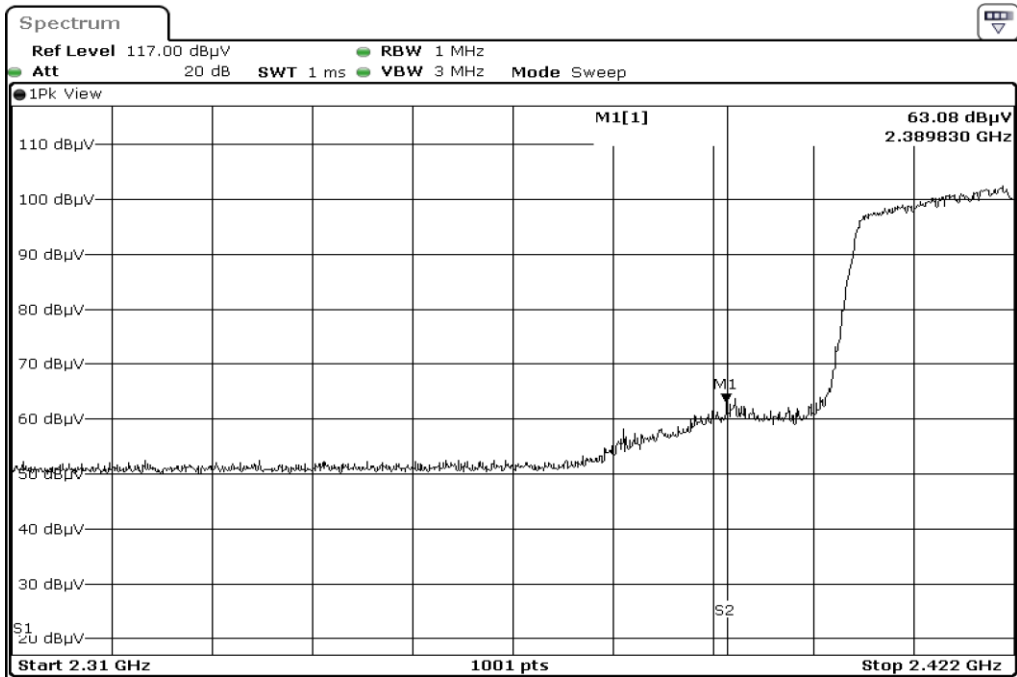

3	Restricted Band