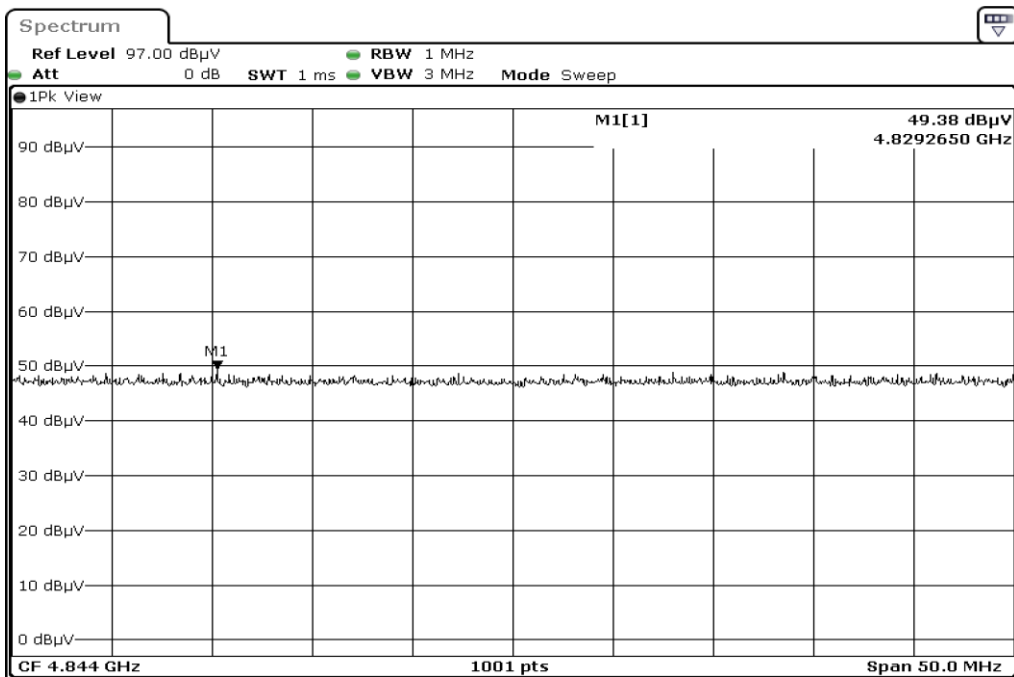

10   Harmonic