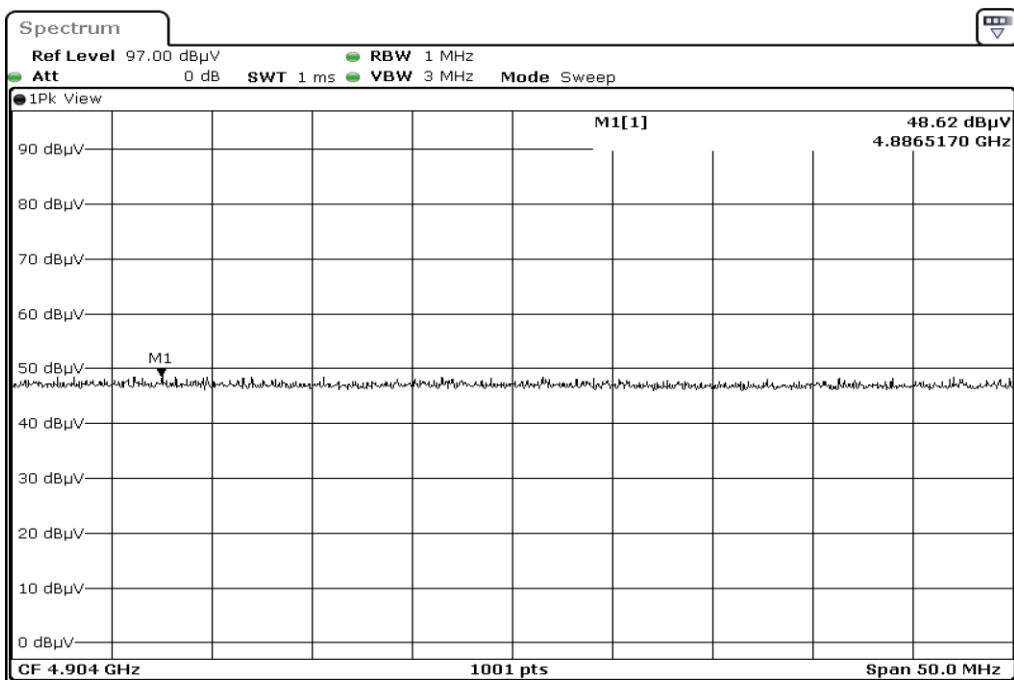

16 Harmonic

17 Harmonic

18 Harmonic

19	Harmonic
----	----------

20	Harmonic
----	----------

Test Band				WLAN_2.4GHz_MIMO		
Antenna				-		
Test Parameters						
Test Item	No.	Mode	Channel	Bandwidth	Detector	Polarization
Restricted Band	1	802.11 n40	2422	40 MHz	AVG	Horizontal
Restricted Band	2	802.11 n40	2422	40 MHz	PEAK	Horizontal
Restricted Band	3	802.11 n40	2422	40 MHz	AVG	Vertical
Restricted Band	4	802.11 n40	2422	40 MHz	PEAK	Vertical
Restricted Band	5	802.11 n40	2452	40 MHz	AVG	Horizontal
Restricted Band	6	802.11 n40	2452	40 MHz	PEAK	Horizontal
Restricted Band	7	802.11 n40	2452	40 MHz	AVG	Vertical
Restricted Band	8	802.11 n40	2452	40 MHz	PEAK	Vertical
Harmonic	9	802.11 n40	2422	40 MHz	AVG	Horizontal
Harmonic	10	802.11 n40	2422	40 MHz	PEAK	Horizontal
Harmonic	11	802.11 n40	2422	40 MHz	AVG	Vertical
Harmonic	12	802.11 n40	2422	40 MHz	PEAK	Vertical
Harmonic	13	802.11 n40	2437	40 MHz	AVG	Horizontal
Harmonic	14	802.11 n40	2437	40 MHz	PEAK	Horizontal
Harmonic	15	802.11 n40	2437	40 MHz	AVG	Vertical
Harmonic	16	802.11 n40	2437	40 MHz	PEAK	Vertical
Harmonic	17	802.11 n40	2452	40 MHz	AVG	Horizontal
Harmonic	18	802.11 n40	2452	40 MHz	PEAK	Horizontal
Harmonic	19	802.11 n40	2452	40 MHz	AVG	Vertical
Harmonic	20	802.11 n40	2452	40 MHz	PEAK	Vertical

1	Restricted Band
---	-----------------

2	Restricted Band
---	-----------------

3	Restricted Band
---	-----------------

4	Restricted Band
---	-----------------

5	Restricted Band
---	-----------------

6	Restricted Band
---	-----------------