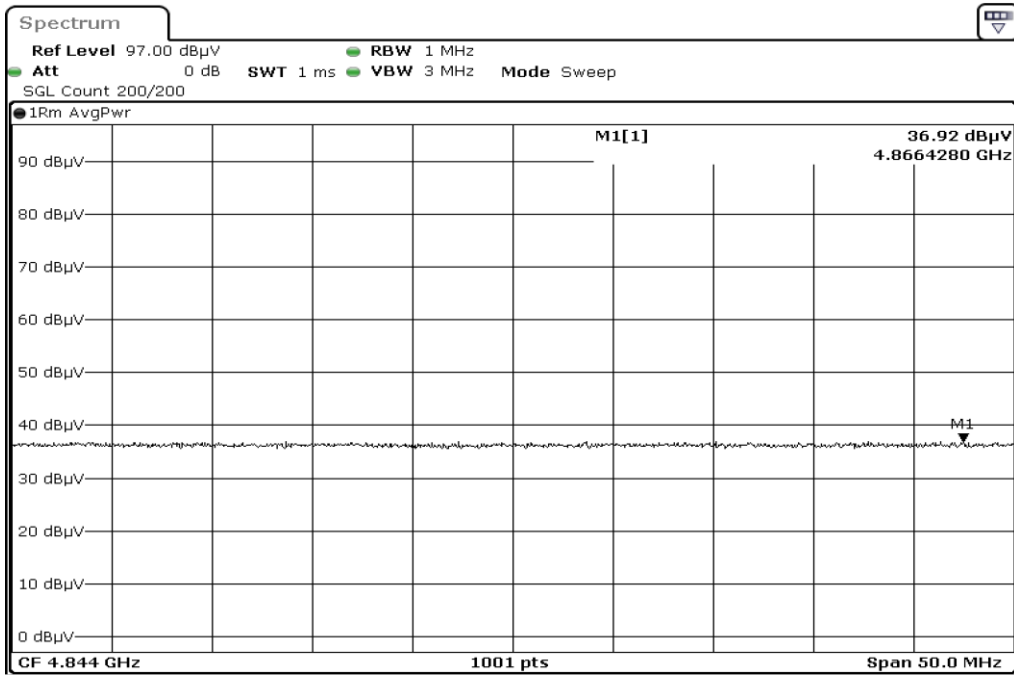

11 Harmonic