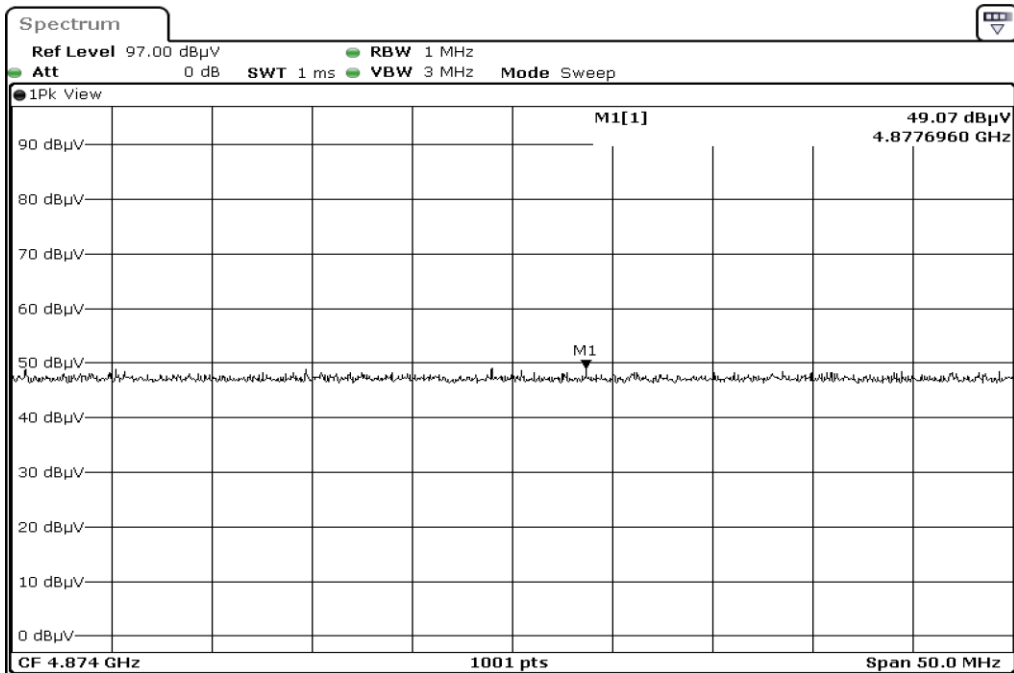

16 Harmonic

17 Harmonic

18 Harmonic

19	Harmonic
----	----------

20	Harmonic
----	----------

Test Band				WLAN_2.4GHz_MIMO		
Antenna				-		
Test Parameters						
Test Item	No.	Mode	Channel	Bandwidth	Detector	Polarization
Restricted Band	1	802.11 n40	2422	40 MHz	AVG	Horizontal
Restricted Band	2	802.11 n40	2422	40 MHz	PEAK	Horizontal
Restricted Band	3	802.11 n40	2422	40 MHz	AVG	Vertical
Restricted Band	4	802.11 n40	2422	40 MHz	PEAK	Vertical
Restricted Band	5	802.11 n40	2452	40 MHz	AVG	Horizontal
Restricted Band	6	802.11 n40	2452	40 MHz	PEAK	Horizontal
Restricted Band	7	802.11 n40	2452	40 MHz	AVG	Vertical
Restricted Band	8	802.11 n40	2452	40 MHz	PEAK	Vertical
Harmonic	9	802.11 n40	2422	40 MHz	AVG	Horizontal
Harmonic	10	802.11 n40	2422	40 MHz	PEAK	Horizontal
Harmonic	11	802.11 n40	2422	40 MHz	AVG	Vertical
Harmonic	12	802.11 n40	2422	40 MHz	PEAK	Vertical
Harmonic	13	802.11 n40	2437	40 MHz	AVG	Horizontal
Harmonic	14	802.11 n40	2437	40 MHz	PEAK	Horizontal
Harmonic	15	802.11 n40	2437	40 MHz	AVG	Vertical
Harmonic	16	802.11 n40	2437	40 MHz	PEAK	Vertical
Harmonic	17	802.11 n40	2452	40 MHz	AVG	Horizontal
Harmonic	18	802.11 n40	2452	40 MHz	PEAK	Horizontal
Harmonic	19	802.11 n40	2452	40 MHz	AVG	Vertical
Harmonic	20	802.11 n40	2452	40 MHz	PEAK	Vertical