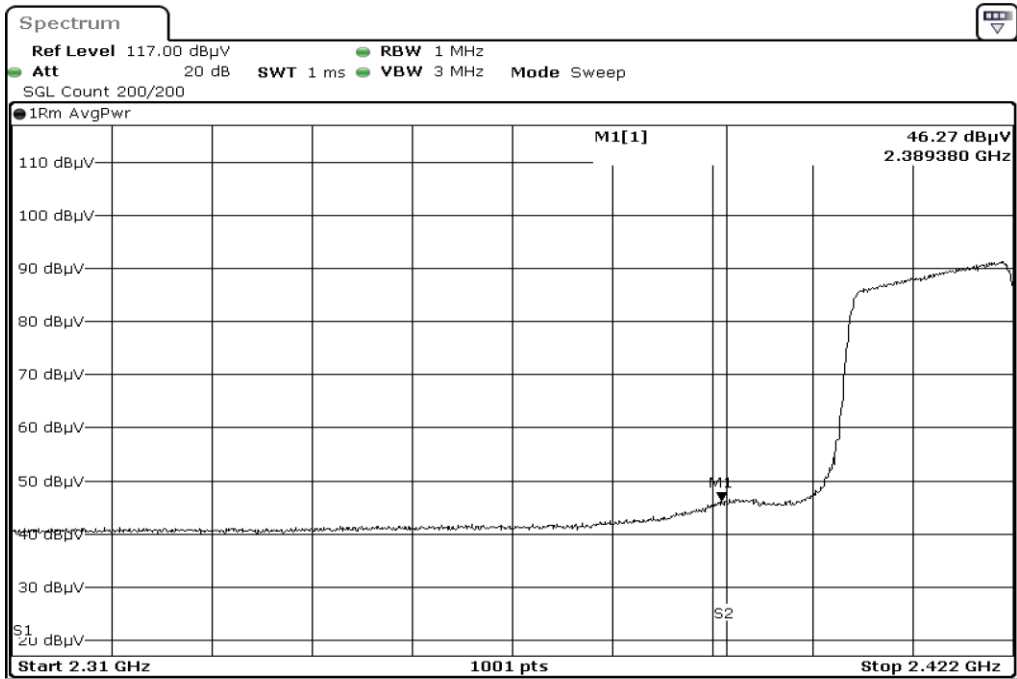

Test Band				WLAN_2.4GHz_SISO		
Antenna				Ant 1		
Test Parameters						
Test Item	No.	Mode	Channel	Bandwidth	Detector	Polarization
Restricted Band	1	802.11 n40	2422	40 MHz	AVG	Horizontal
Restricted Band	2	802.11 n40	2422	40 MHz	PEAK	Horizontal
Restricted Band	3	802.11 n40	2422	40 MHz	AVG	Vertical
Restricted Band	4	802.11 n40	2422	40 MHz	PEAK	Vertical
Restricted Band	5	802.11 n40	2452	40 MHz	AVG	Horizontal
Restricted Band	6	802.11 n40	2452	40 MHz	PEAK	Horizontal
Restricted Band	7	802.11 n40	2452	40 MHz	AVG	Vertical
Restricted Band	8	802.11 n40	2452	40 MHz	PEAK	Vertical
Harmonic	9	802.11 n40	2422	40 MHz	AVG	Horizontal
Harmonic	10	802.11 n40	2422	40 MHz	PEAK	Horizontal
Harmonic	11	802.11 n40	2422	40 MHz	AVG	Vertical
Harmonic	12	802.11 n40	2422	40 MHz	PEAK	Vertical
Harmonic	13	802.11 n40	2437	40 MHz	AVG	Horizontal
Harmonic	14	802.11 n40	2437	40 MHz	PEAK	Horizontal
Harmonic	15	802.11 n40	2437	40 MHz	AVG	Vertical
Harmonic	16	802.11 n40	2437	40 MHz	PEAK	Vertical
Harmonic	17	802.11 n40	2452	40 MHz	AVG	Horizontal
Harmonic	18	802.11 n40	2452	40 MHz	PEAK	Horizontal
Harmonic	19	802.11 n40	2452	40 MHz	AVG	Vertical
Harmonic	20	802.11 n40	2452	40 MHz	PEAK	Vertical

1	Restricted Band
---	-----------------

2	Restricted Band
---	-----------------

3 Restricted Band

4 Restricted Band

5	Restricted Band
---	-----------------

6	Restricted Band
---	-----------------

7 Restricted Band