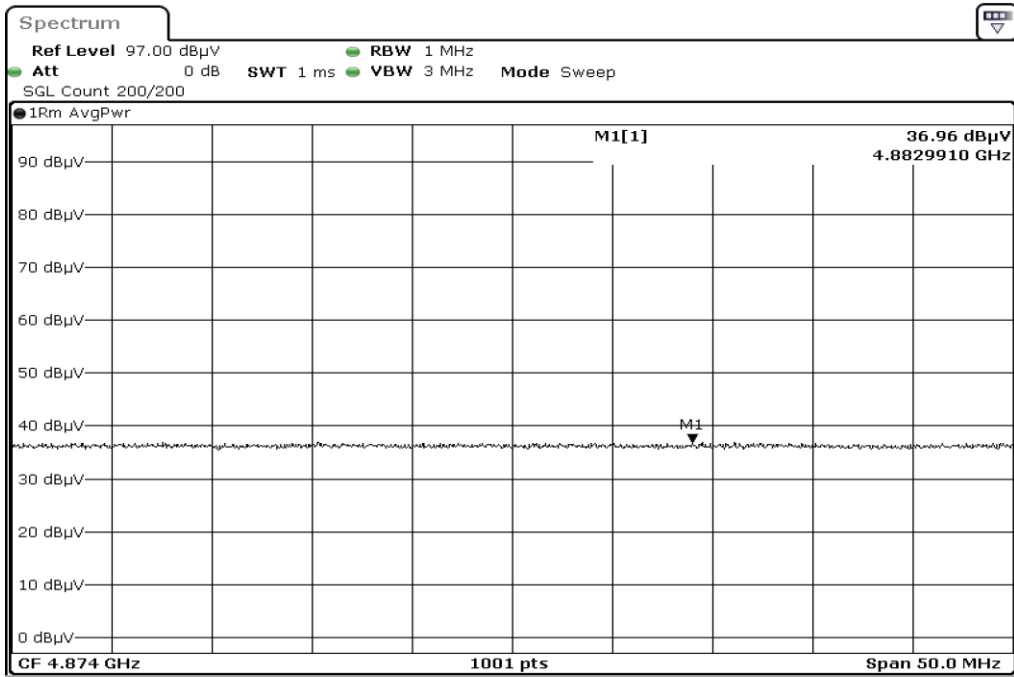

14 Harmonic

15 Harmonic