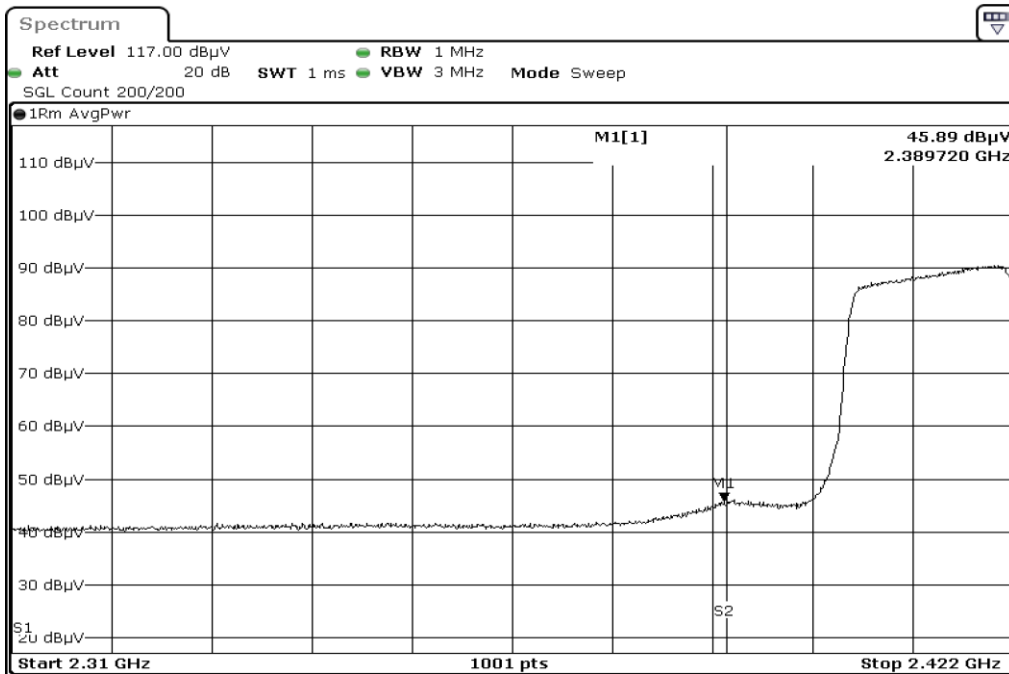

Test Band				WLAN_2.4GHz_SISO		
Antenna				Ant 1		
Test Parameters						
Test Item	No.	Mode	Channel	Bandwidth	Detector	Polarization
Restricted Band	1	802.11 n40	2422	40 MHz	AVG	Horizontal
Restricted Band	2	802.11 n40	2422	40 MHz	PEAK	Horizontal
Restricted Band	3	802.11 n40	2422	40 MHz	AVG	Vertical
Restricted Band	4	802.11 n40	2422	40 MHz	PEAK	Vertical
Restricted Band	5	802.11 n40	2452	40 MHz	AVG	Horizontal
Restricted Band	6	802.11 n40	2452	40 MHz	PEAK	Horizontal
Restricted Band	7	802.11 n40	2452	40 MHz	AVG	Vertical
Restricted Band	8	802.11 n40	2452	40 MHz	PEAK	Vertical
Harmonic	9	802.11 n40	2422	40 MHz	AVG	Horizontal
Harmonic	10	802.11 n40	2422	40 MHz	PEAK	Horizontal
Harmonic	11	802.11 n40	2422	40 MHz	AVG	Vertical
Harmonic	12	802.11 n40	2422	40 MHz	PEAK	Vertical
Harmonic	13	802.11 n40	2437	40 MHz	AVG	Horizontal
Harmonic	14	802.11 n40	2437	40 MHz	PEAK	Horizontal
Harmonic	15	802.11 n40	2437	40 MHz	AVG	Vertical
Harmonic	16	802.11 n40	2437	40 MHz	PEAK	Vertical
Harmonic	17	802.11 n40	2452	40 MHz	AVG	Horizontal
Harmonic	18	802.11 n40	2452	40 MHz	PEAK	Horizontal
Harmonic	19	802.11 n40	2452	40 MHz	AVG	Vertical
Harmonic	20	802.11 n40	2452	40 MHz	PEAK	Vertical

1	Restricted Band
---	-----------------

2	Restricted Band
---	-----------------

3 Restricted Band

4 Restricted Band

5	Restricted Band
---	-----------------

6	Restricted Band
---	-----------------

7 Restricted Band