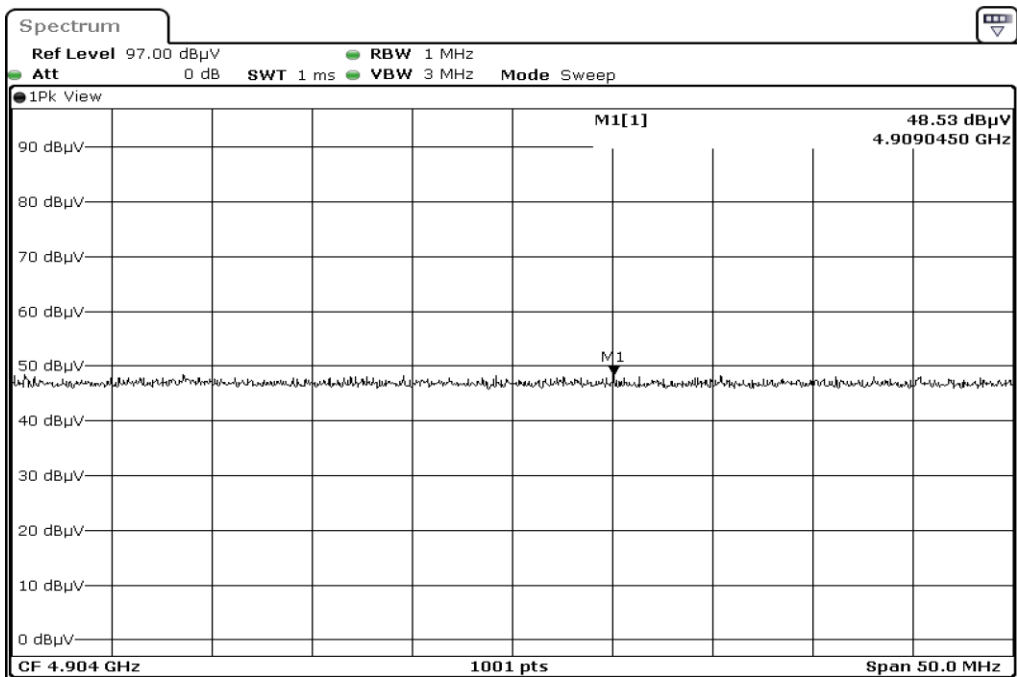

16 Harmonic

17 Harmonic

18 Harmonic

19	Harmonic
----	----------

20	Harmonic
----	----------

Test Band				WLAN_2.4GHz_MIMO		
Antenna				-		
Test Parameters						
Test Item	No.	Mode	Channel	Bandwidth	Detector	Polarization
Restricted Band	1	802.11 n40	2422	40 MHz	AVG	Horizontal
Restricted Band	2	802.11 n40	2422	40 MHz	PEAK	Horizontal
Restricted Band	3	802.11 n40	2422	40 MHz	AVG	Vertical
Restricted Band	4	802.11 n40	2422	40 MHz	PEAK	Vertical
Restricted Band	5	802.11 n40	2452	40 MHz	AVG	Horizontal
Restricted Band	6	802.11 n40	2452	40 MHz	PEAK	Horizontal
Restricted Band	7	802.11 n40	2452	40 MHz	AVG	Vertical
Restricted Band	8	802.11 n40	2452	40 MHz	PEAK	Vertical
Harmonic	9	802.11 n40	2422	40 MHz	AVG	Horizontal
Harmonic	10	802.11 n40	2422	40 MHz	PEAK	Horizontal
Harmonic	11	802.11 n40	2422	40 MHz	AVG	Vertical
Harmonic	12	802.11 n40	2422	40 MHz	PEAK	Vertical
Harmonic	13	802.11 n40	2437	40 MHz	AVG	Horizontal
Harmonic	14	802.11 n40	2437	40 MHz	PEAK	Horizontal
Harmonic	15	802.11 n40	2437	40 MHz	AVG	Vertical
Harmonic	16	802.11 n40	2437	40 MHz	PEAK	Vertical
Harmonic	17	802.11 n40	2452	40 MHz	AVG	Horizontal
Harmonic	18	802.11 n40	2452	40 MHz	PEAK	Horizontal
Harmonic	19	802.11 n40	2452	40 MHz	AVG	Vertical
Harmonic	20	802.11 n40	2452	40 MHz	PEAK	Vertical