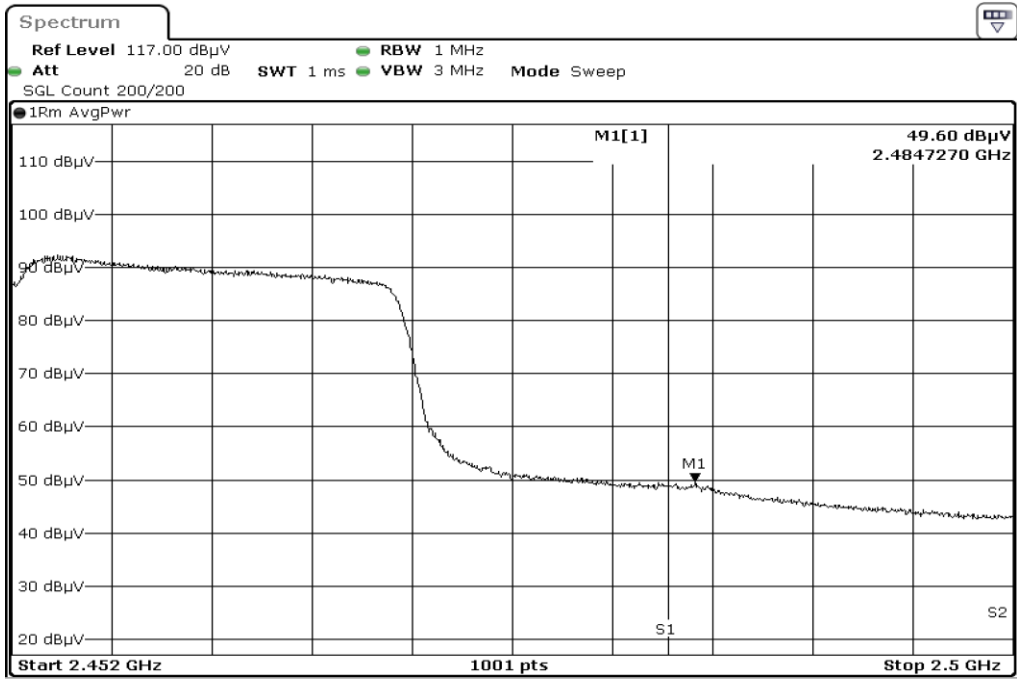

16 Harmonic

17 Harmonic

18 Harmonic

19	Harmonic
----	----------

20	Harmonic
----	----------

Test Band				WLAN_2.4GHz_MIMO		
Antenna				-		
Test Parameters						
Test Item	No.	Mode	Channel	Bandwidth	Detector	Polarization
Restricted Band	1	802.11 n40	2422	40 MHz	AVG	Horizontal
Restricted Band	2	802.11 n40	2422	40 MHz	PEAK	Horizontal
Restricted Band	3	802.11 n40	2422	40 MHz	AVG	Vertical
Restricted Band	4	802.11 n40	2422	40 MHz	PEAK	Vertical
Restricted Band	5	802.11 n40	2452	40 MHz	AVG	Horizontal
Restricted Band	6	802.11 n40	2452	40 MHz	PEAK	Horizontal
Restricted Band	7	802.11 n40	2452	40 MHz	AVG	Vertical
Restricted Band	8	802.11 n40	2452	40 MHz	PEAK	Vertical
Harmonic	9	802.11 n40	2422	40 MHz	AVG	Horizontal
Harmonic	10	802.11 n40	2422	40 MHz	PEAK	Horizontal
Harmonic	11	802.11 n40	2422	40 MHz	AVG	Vertical
Harmonic	12	802.11 n40	2422	40 MHz	PEAK	Vertical
Harmonic	13	802.11 n40	2437	40 MHz	AVG	Horizontal
Harmonic	14	802.11 n40	2437	40 MHz	PEAK	Horizontal
Harmonic	15	802.11 n40	2437	40 MHz	AVG	Vertical
Harmonic	16	802.11 n40	2437	40 MHz	PEAK	Vertical
Harmonic	17	802.11 n40	2452	40 MHz	AVG	Horizontal
Harmonic	18	802.11 n40	2452	40 MHz	PEAK	Horizontal
Harmonic	19	802.11 n40	2452	40 MHz	AVG	Vertical
Harmonic	20	802.11 n40	2452	40 MHz	PEAK	Vertical

1	Restricted Band
---	-----------------

2	Restricted Band
---	-----------------

3	Restricted Band
---	-----------------

4	Restricted Band
---	-----------------

5	Restricted Band
---	-----------------

6	Restricted Band
---	-----------------

7 Restricted Band

8 Restricted Band

9	Harmonic
---	----------

10	Harmonic
----	----------

11	Harmonic
----	----------

12	Harmonic
----	----------

13 Harmonic

14 Harmonic