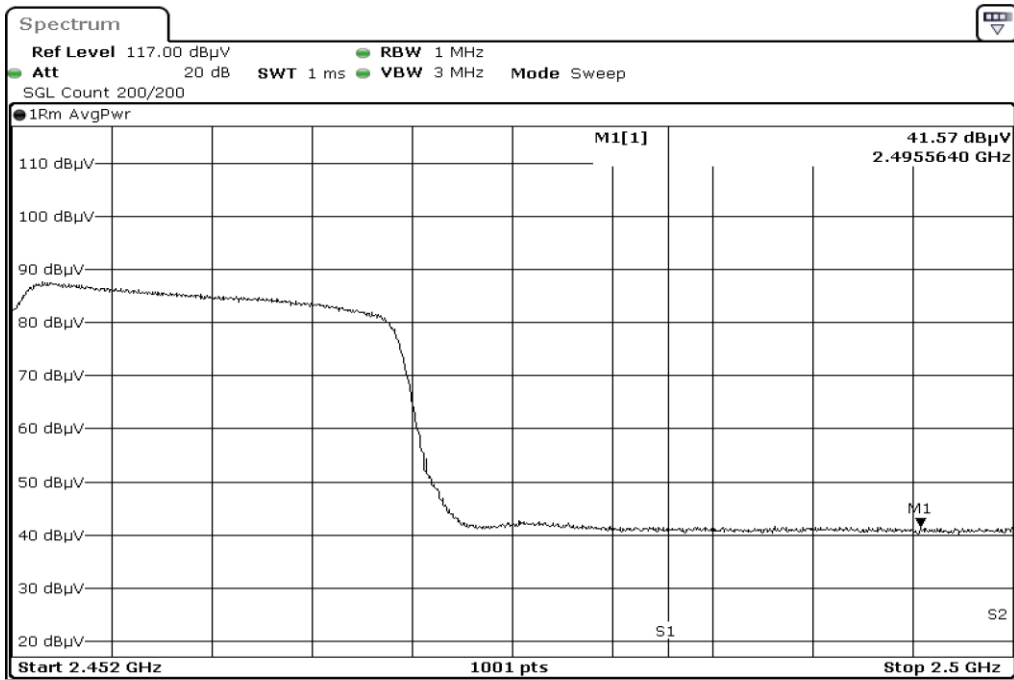

Test Band				WLAN_2.4GHz_SISO		
Antenna				Ant 1		
Test Parameters						
Test Item	No.	Mode	Channel	Bandwidth	Detector	Polarization
Restricted Band	1	802.11 n40	2422	40 MHz	AVG	Horizontal
Restricted Band	2	802.11 n40	2422	40 MHz	PEAK	Horizontal
Restricted Band	3	802.11 n40	2422	40 MHz	AVG	Vertical
Restricted Band	4	802.11 n40	2422	40 MHz	PEAK	Vertical
Restricted Band	5	802.11 n40	2452	40 MHz	AVG	Horizontal
Restricted Band	6	802.11 n40	2452	40 MHz	PEAK	Horizontal
Restricted Band	7	802.11 n40	2452	40 MHz	AVG	Vertical
Restricted Band	8	802.11 n40	2452	40 MHz	PEAK	Vertical
Harmonic	9	802.11 n40	2422	40 MHz	AVG	Horizontal
Harmonic	10	802.11 n40	2422	40 MHz	PEAK	Horizontal
Harmonic	11	802.11 n40	2422	40 MHz	AVG	Vertical
Harmonic	12	802.11 n40	2422	40 MHz	PEAK	Vertical
Harmonic	13	802.11 n40	2437	40 MHz	AVG	Horizontal
Harmonic	14	802.11 n40	2437	40 MHz	PEAK	Horizontal
Harmonic	15	802.11 n40	2437	40 MHz	AVG	Vertical
Harmonic	16	802.11 n40	2437	40 MHz	PEAK	Vertical
Harmonic	17	802.11 n40	2452	40 MHz	AVG	Horizontal
Harmonic	18	802.11 n40	2452	40 MHz	PEAK	Horizontal
Harmonic	19	802.11 n40	2452	40 MHz	AVG	Vertical
Harmonic	20	802.11 n40	2452	40 MHz	PEAK	Vertical

1	Restricted Band
---	-----------------

2	Restricted Band
---	-----------------

3 Restricted Band

4 Restricted Band

5	Restricted Band
---	-----------------

6	Restricted Band
---	-----------------

7 Restricted Band