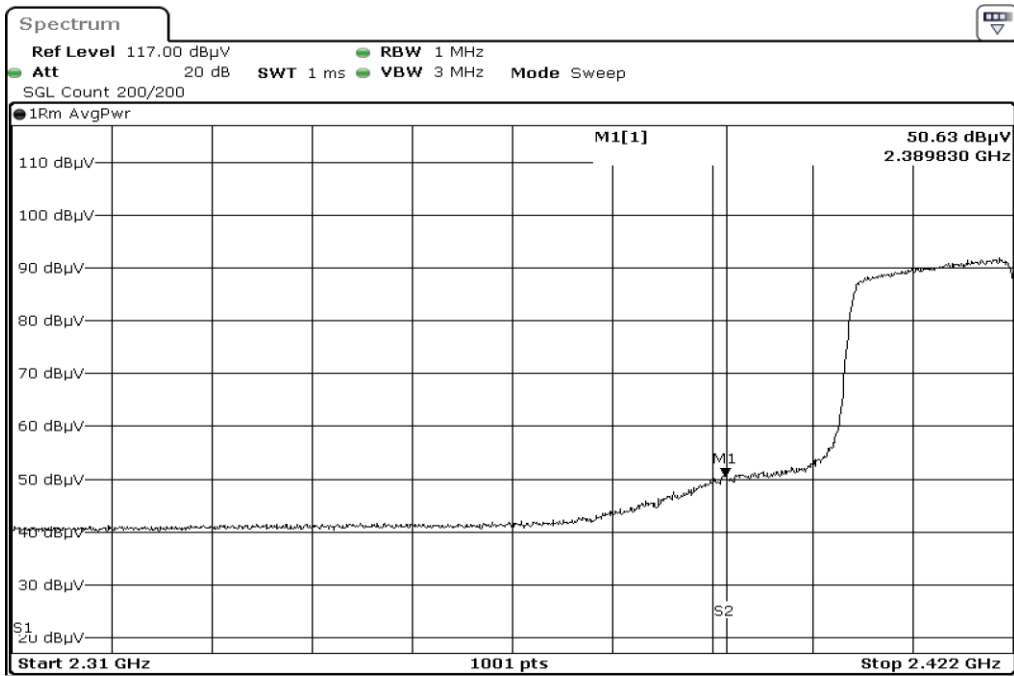

16 Harmonic

17 Harmonic

18 Harmonic

19	Harmonic
----	----------

20	Harmonic
----	----------

Test Band				WLAN_2.4GHz_MIMO		
Antenna				-		
Test Parameters						
Test Item	No.	Mode	Channel	Bandwidth	Detector	Polarization
Restricted Band	1	802.11 n40	2422	40 MHz	AVG	Horizontal
Restricted Band	2	802.11 n40	2422	40 MHz	PEAK	Horizontal
Restricted Band	3	802.11 n40	2422	40 MHz	AVG	Vertical
Restricted Band	4	802.11 n40	2422	40 MHz	PEAK	Vertical
Restricted Band	5	802.11 n40	2452	40 MHz	AVG	Horizontal
Restricted Band	6	802.11 n40	2452	40 MHz	PEAK	Horizontal
Restricted Band	7	802.11 n40	2452	40 MHz	AVG	Vertical
Restricted Band	8	802.11 n40	2452	40 MHz	PEAK	Vertical
Harmonic	9	802.11 n40	2422	40 MHz	AVG	Horizontal
Harmonic	10	802.11 n40	2422	40 MHz	PEAK	Horizontal
Harmonic	11	802.11 n40	2422	40 MHz	AVG	Vertical
Harmonic	12	802.11 n40	2422	40 MHz	PEAK	Vertical
Harmonic	13	802.11 n40	2437	40 MHz	AVG	Horizontal
Harmonic	14	802.11 n40	2437	40 MHz	PEAK	Horizontal
Harmonic	15	802.11 n40	2437	40 MHz	AVG	Vertical
Harmonic	16	802.11 n40	2437	40 MHz	PEAK	Vertical
Harmonic	17	802.11 n40	2452	40 MHz	AVG	Horizontal
Harmonic	18	802.11 n40	2452	40 MHz	PEAK	Horizontal
Harmonic	19	802.11 n40	2452	40 MHz	AVG	Vertical
Harmonic	20	802.11 n40	2452	40 MHz	PEAK	Vertical

1	Restricted Band
---	-----------------

2	Restricted Band
---	-----------------

3	Restricted Band
---	-----------------

4	Restricted Band
---	-----------------

5	Restricted Band
---	-----------------

6	Restricted Band
---	-----------------