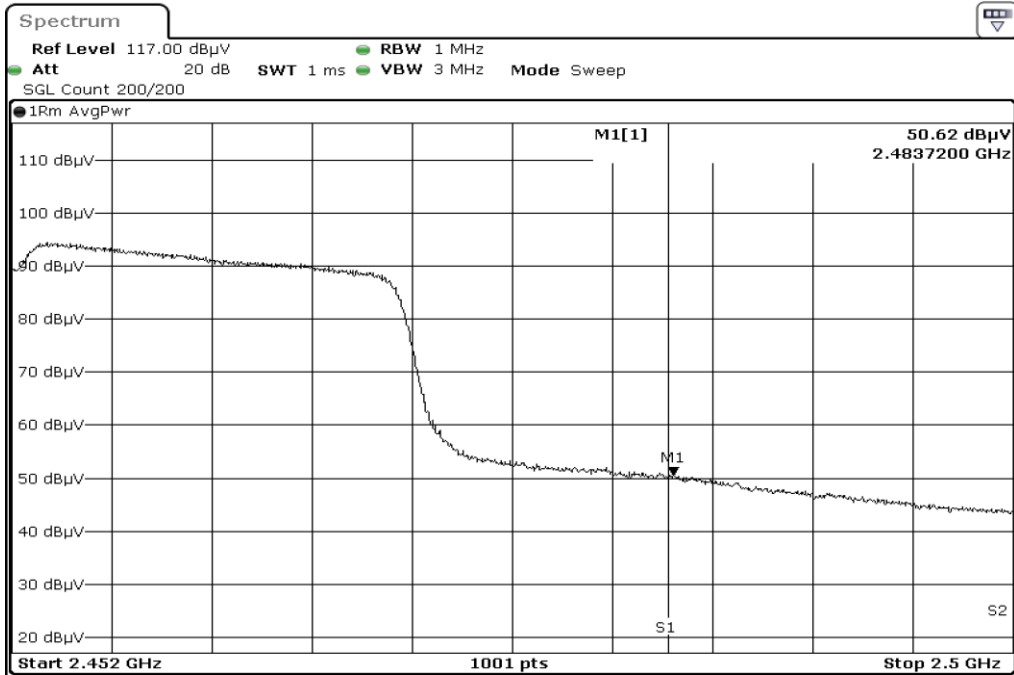

16 Harmonic

17 Harmonic

18 Harmonic

19	Harmonic
----	----------

20	Harmonic
----	----------

Test Band				WLAN_2.4GHz_MIMO		
Antenna				-		
Test Parameters						
Test Item	No.	Mode	Channel	Bandwidth	Detector	Polarization
Restricted Band	1	802.11 n40	2422	40 MHz	AVG	Horizontal
Restricted Band	2	802.11 n40	2422	40 MHz	PEAK	Horizontal
Restricted Band	3	802.11 n40	2422	40 MHz	AVG	Vertical
Restricted Band	4	802.11 n40	2422	40 MHz	PEAK	Vertical
Restricted Band	5	802.11 n40	2452	40 MHz	AVG	Horizontal
Restricted Band	6	802.11 n40	2452	40 MHz	PEAK	Horizontal
Restricted Band	7	802.11 n40	2452	40 MHz	AVG	Vertical
Restricted Band	8	802.11 n40	2452	40 MHz	PEAK	Vertical
Harmonic	9	802.11 n40	2422	40 MHz	AVG	Horizontal
Harmonic	10	802.11 n40	2422	40 MHz	PEAK	Horizontal
Harmonic	11	802.11 n40	2422	40 MHz	AVG	Vertical
Harmonic	12	802.11 n40	2422	40 MHz	PEAK	Vertical
Harmonic	13	802.11 n40	2437	40 MHz	AVG	Horizontal
Harmonic	14	802.11 n40	2437	40 MHz	PEAK	Horizontal
Harmonic	15	802.11 n40	2437	40 MHz	AVG	Vertical
Harmonic	16	802.11 n40	2437	40 MHz	PEAK	Vertical
Harmonic	17	802.11 n40	2452	40 MHz	AVG	Horizontal
Harmonic	18	802.11 n40	2452	40 MHz	PEAK	Horizontal
Harmonic	19	802.11 n40	2452	40 MHz	AVG	Vertical
Harmonic	20	802.11 n40	2452	40 MHz	PEAK	Vertical

1	Restricted Band
---	-----------------

2	Restricted Band
---	-----------------

3	Restricted Band
---	-----------------

4	Restricted Band
---	-----------------

5	Restricted Band
---	-----------------

6	Restricted Band
---	-----------------

7 Restricted Band

8 Restricted Band

9	Harmonic
---	----------

10	Harmonic
----	----------

11	Harmonic
----	----------

12	Harmonic
----	----------

13 Harmonic

14 Harmonic