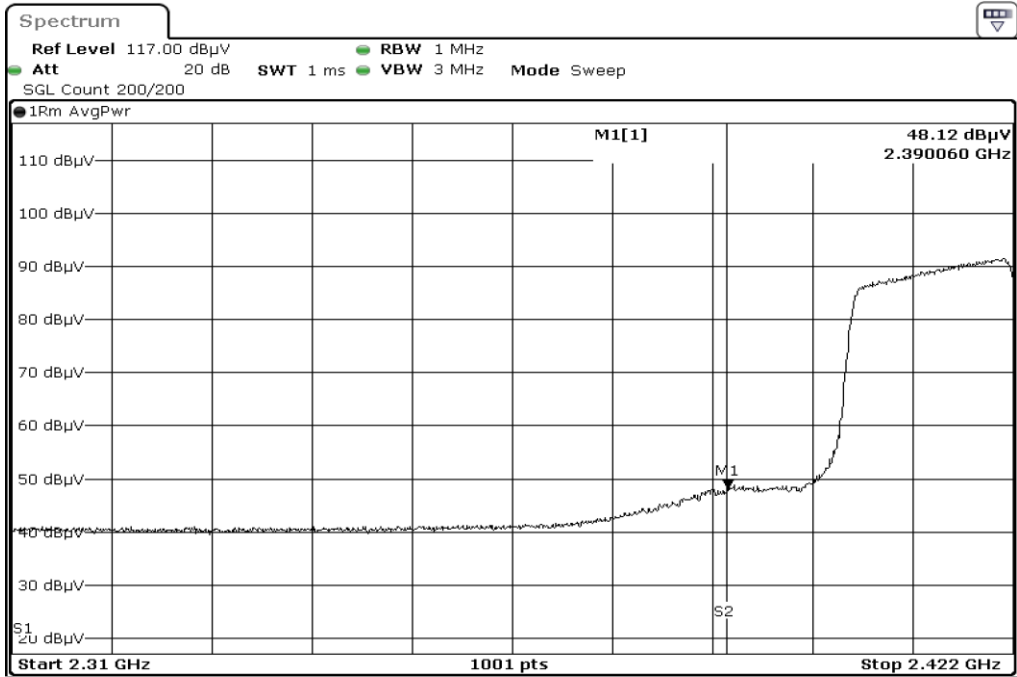

16 Harmonic

17 Harmonic

18 Harmonic

19	Harmonic
----	----------

20	Harmonic
----	----------

Test Band				WLAN_2.4GHz_MIMO		
Antenna				-		
Test Parameters						
Test Item	No.	Mode	Channel	Bandwidth	Detector	Polarization
Restricted Band	1	802.11 n40	2422	40 MHz	AVG	Horizontal
Restricted Band	2	802.11 n40	2422	40 MHz	PEAK	Horizontal
Restricted Band	3	802.11 n40	2422	40 MHz	AVG	Vertical
Restricted Band	4	802.11 n40	2422	40 MHz	PEAK	Vertical
Restricted Band	5	802.11 n40	2452	40 MHz	AVG	Horizontal
Restricted Band	6	802.11 n40	2452	40 MHz	PEAK	Horizontal
Restricted Band	7	802.11 n40	2452	40 MHz	AVG	Vertical
Restricted Band	8	802.11 n40	2452	40 MHz	PEAK	Vertical
Harmonic	9	802.11 n40	2422	40 MHz	AVG	Horizontal
Harmonic	10	802.11 n40	2422	40 MHz	PEAK	Horizontal
Harmonic	11	802.11 n40	2422	40 MHz	AVG	Vertical
Harmonic	12	802.11 n40	2422	40 MHz	PEAK	Vertical
Harmonic	13	802.11 n40	2437	40 MHz	AVG	Horizontal
Harmonic	14	802.11 n40	2437	40 MHz	PEAK	Horizontal
Harmonic	15	802.11 n40	2437	40 MHz	AVG	Vertical
Harmonic	16	802.11 n40	2437	40 MHz	PEAK	Vertical
Harmonic	17	802.11 n40	2452	40 MHz	AVG	Horizontal
Harmonic	18	802.11 n40	2452	40 MHz	PEAK	Horizontal
Harmonic	19	802.11 n40	2452	40 MHz	AVG	Vertical
Harmonic	20	802.11 n40	2452	40 MHz	PEAK	Vertical

1	Restricted Band
---	-----------------

2	Restricted Band
---	-----------------

3	Restricted Band
---	-----------------

4	Restricted Band
---	-----------------

5	Restricted Band
---	-----------------

6	Restricted Band
---	-----------------