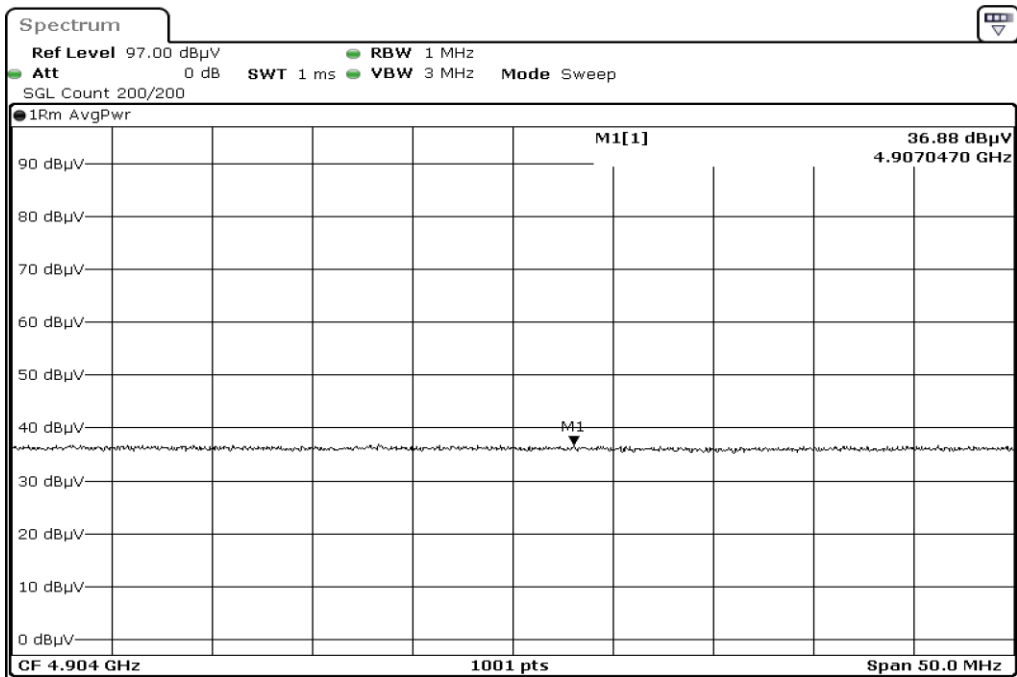

16 Harmonic

17 Harmonic

18 Harmonic

19	Harmonic
----	----------

20	Harmonic
----	----------

Test Band				WLAN_2.4GHz_MIMO		
Antenna				-		
Test Parameters						
Test Item	No.	Mode	Channel	Bandwidth	Detector	Polarization
Restricted Band	1	802.11 n40	2422	40 MHz	AVG	Horizontal
Restricted Band	2	802.11 n40	2422	40 MHz	PEAK	Horizontal
Restricted Band	3	802.11 n40	2422	40 MHz	AVG	Vertical
Restricted Band	4	802.11 n40	2422	40 MHz	PEAK	Vertical
Restricted Band	5	802.11 n40	2452	40 MHz	AVG	Horizontal
Restricted Band	6	802.11 n40	2452	40 MHz	PEAK	Horizontal
Restricted Band	7	802.11 n40	2452	40 MHz	AVG	Vertical
Restricted Band	8	802.11 n40	2452	40 MHz	PEAK	Vertical
Harmonic	9	802.11 n40	2422	40 MHz	AVG	Horizontal
Harmonic	10	802.11 n40	2422	40 MHz	PEAK	Horizontal
Harmonic	11	802.11 n40	2422	40 MHz	AVG	Vertical
Harmonic	12	802.11 n40	2422	40 MHz	PEAK	Vertical
Harmonic	13	802.11 n40	2437	40 MHz	AVG	Horizontal
Harmonic	14	802.11 n40	2437	40 MHz	PEAK	Horizontal
Harmonic	15	802.11 n40	2437	40 MHz	AVG	Vertical
Harmonic	16	802.11 n40	2437	40 MHz	PEAK	Vertical
Harmonic	17	802.11 n40	2452	40 MHz	AVG	Horizontal
Harmonic	18	802.11 n40	2452	40 MHz	PEAK	Horizontal
Harmonic	19	802.11 n40	2452	40 MHz	AVG	Vertical
Harmonic	20	802.11 n40	2452	40 MHz	PEAK	Vertical