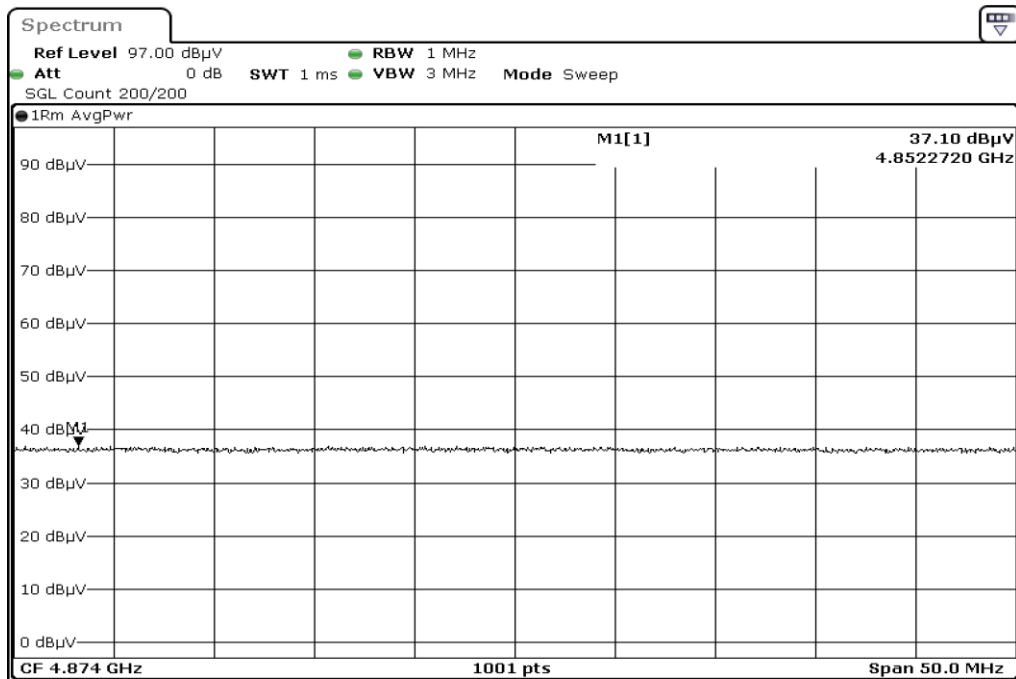

12 Harmonic

13 Harmonic