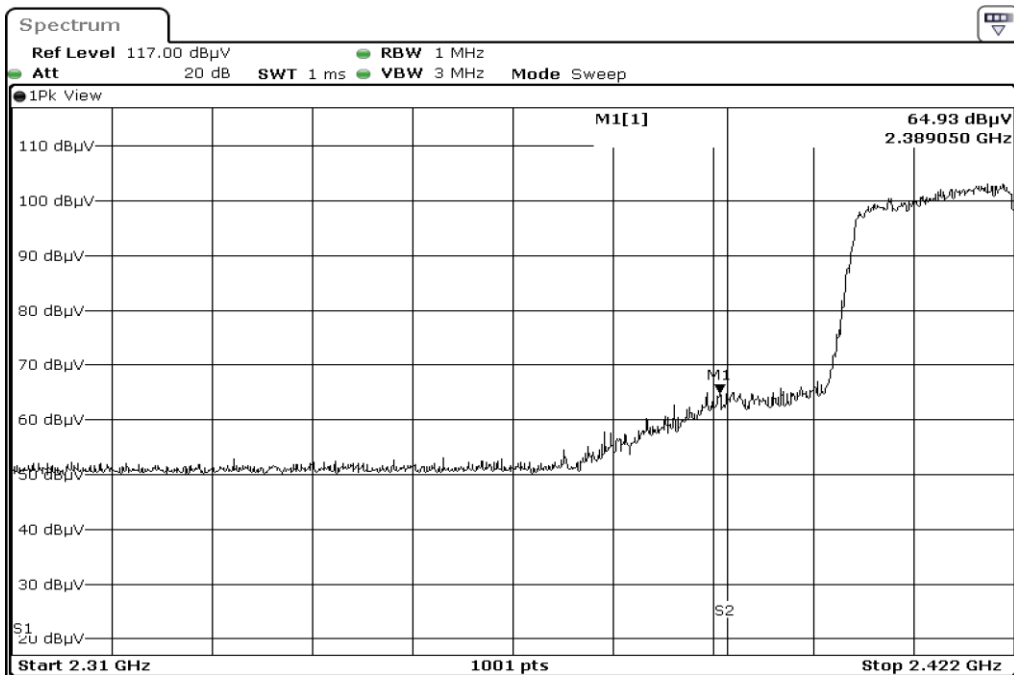

16 Harmonic

17 Harmonic

18 Harmonic

19	Harmonic
----	----------

20	Harmonic
----	----------

Test Band				WLAN_2.4GHz_MIMO		
Antenna				-		
Test Parameters						
Test Item	No.	Mode	Channel	Bandwidth	Detector	Polarization
Restricted Band	1	802.11 n40	2422	40 MHz	AVG	Horizontal
Restricted Band	2	802.11 n40	2422	40 MHz	PEAK	Horizontal
Restricted Band	3	802.11 n40	2422	40 MHz	AVG	Vertical
Restricted Band	4	802.11 n40	2422	40 MHz	PEAK	Vertical
Restricted Band	5	802.11 n40	2452	40 MHz	AVG	Horizontal
Restricted Band	6	802.11 n40	2452	40 MHz	PEAK	Horizontal
Restricted Band	7	802.11 n40	2452	40 MHz	AVG	Vertical
Restricted Band	8	802.11 n40	2452	40 MHz	PEAK	Vertical
Harmonic	9	802.11 n40	2422	40 MHz	AVG	Horizontal
Harmonic	10	802.11 n40	2422	40 MHz	PEAK	Horizontal
Harmonic	11	802.11 n40	2422	40 MHz	AVG	Vertical
Harmonic	12	802.11 n40	2422	40 MHz	PEAK	Vertical
Harmonic	13	802.11 n40	2437	40 MHz	AVG	Horizontal
Harmonic	14	802.11 n40	2437	40 MHz	PEAK	Horizontal
Harmonic	15	802.11 n40	2437	40 MHz	AVG	Vertical
Harmonic	16	802.11 n40	2437	40 MHz	PEAK	Vertical
Harmonic	17	802.11 n40	2452	40 MHz	AVG	Horizontal
Harmonic	18	802.11 n40	2452	40 MHz	PEAK	Horizontal
Harmonic	19	802.11 n40	2452	40 MHz	AVG	Vertical
Harmonic	20	802.11 n40	2452	40 MHz	PEAK	Vertical

1	Restricted Band
---	-----------------

2	Restricted Band
---	-----------------

3	Restricted Band
---	-----------------

4	Restricted Band
---	-----------------

5	Restricted Band
---	-----------------

6	Restricted Band
---	-----------------