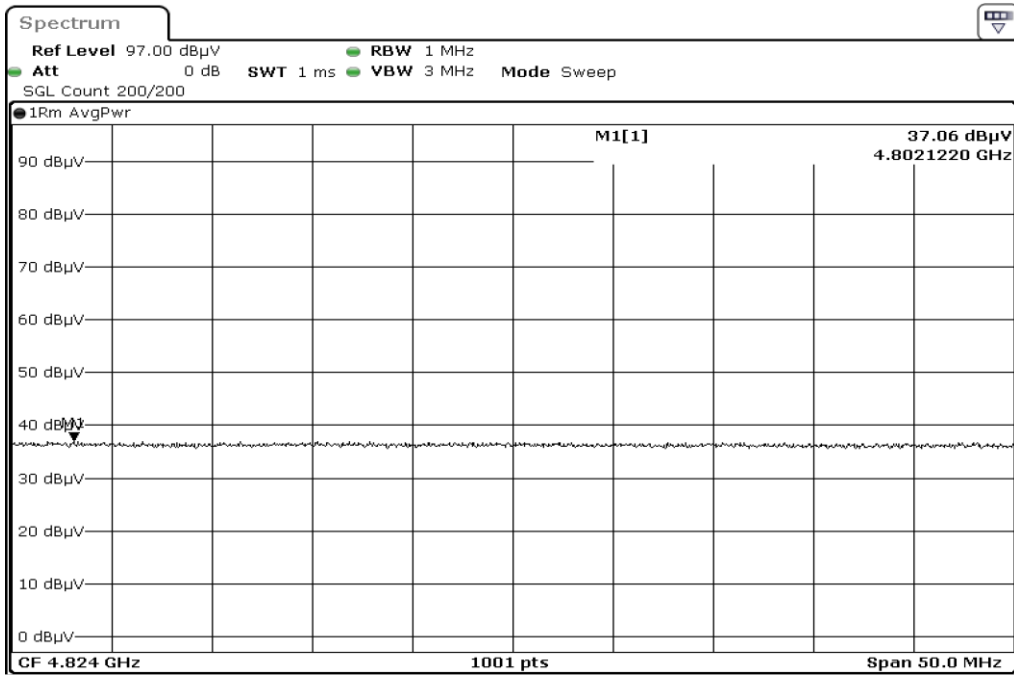

10 Harmonic

11	Harmonic