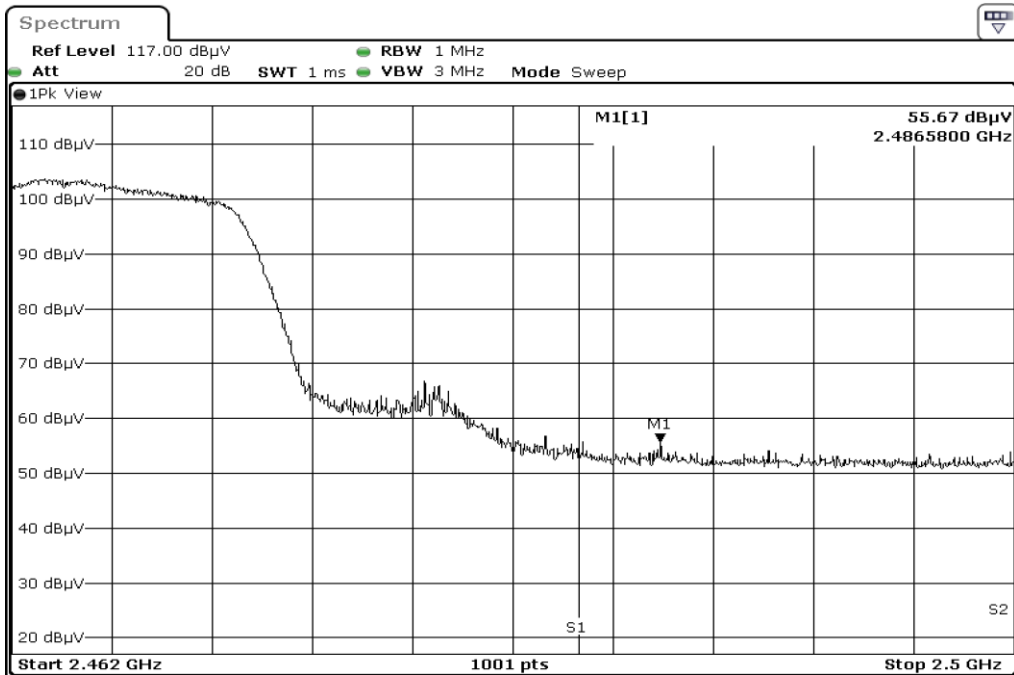

Test Band				WLAN_2.4GHz_SISO		
Antenna				Ant 0		
Test Parameters						
Test Item	No.	Mode	Channel	Bandwidth	Detector	Polarization
Restricted Band	1	802.11 n20	2412	20 MHz	AVG	Horizontal
Restricted Band	2	802.11 n20	2412	20 MHz	PEAK	Horizontal
Restricted Band	3	802.11 n20	2412	20 MHz	AVG	Vertical
Restricted Band	4	802.11 n20	2412	20 MHz	PEAK	Vertical
Restricted Band	5	802.11 n20	2462	20 MHz	AVG	Horizontal
Restricted Band	6	802.11 n20	2462	20 MHz	PEAK	Horizontal
Restricted Band	7	802.11 n20	2462	20 MHz	AVG	Vertical
Restricted Band	8	802.11 n20	2462	20 MHz	PEAK	Vertical
Harmonic	9	802.11 n20	2412	20 MHz	AVG	Horizontal
Harmonic	10	802.11 n20	2412	20 MHz	PEAK	Horizontal
Harmonic	11	802.11 n20	2412	20 MHz	AVG	Vertical
Harmonic	12	802.11 n20	2412	20 MHz	PEAK	Vertical
Harmonic	13	802.11 n20	2437	20 MHz	AVG	Horizontal
Harmonic	14	802.11 n20	2437	20 MHz	PEAK	Horizontal
Harmonic	15	802.11 n20	2437	20 MHz	AVG	Vertical
Harmonic	16	802.11 n20	2437	20 MHz	PEAK	Vertical
Harmonic	17	802.11 n20	2462	20 MHz	AVG	Horizontal
Harmonic	18	802.11 n20	2462	20 MHz	PEAK	Horizontal
Harmonic	19	802.11 n20	2462	20 MHz	AVG	Vertical
Harmonic	20	802.11 n20	2462	20 MHz	PEAK	Vertical

1	Restricted Band
---	-----------------

2	Restricted Band
---	-----------------

3	Restricted Band
---	-----------------

4	Restricted Band
---	-----------------

5	Restricted Band
---	-----------------

6	Restricted Band
---	-----------------