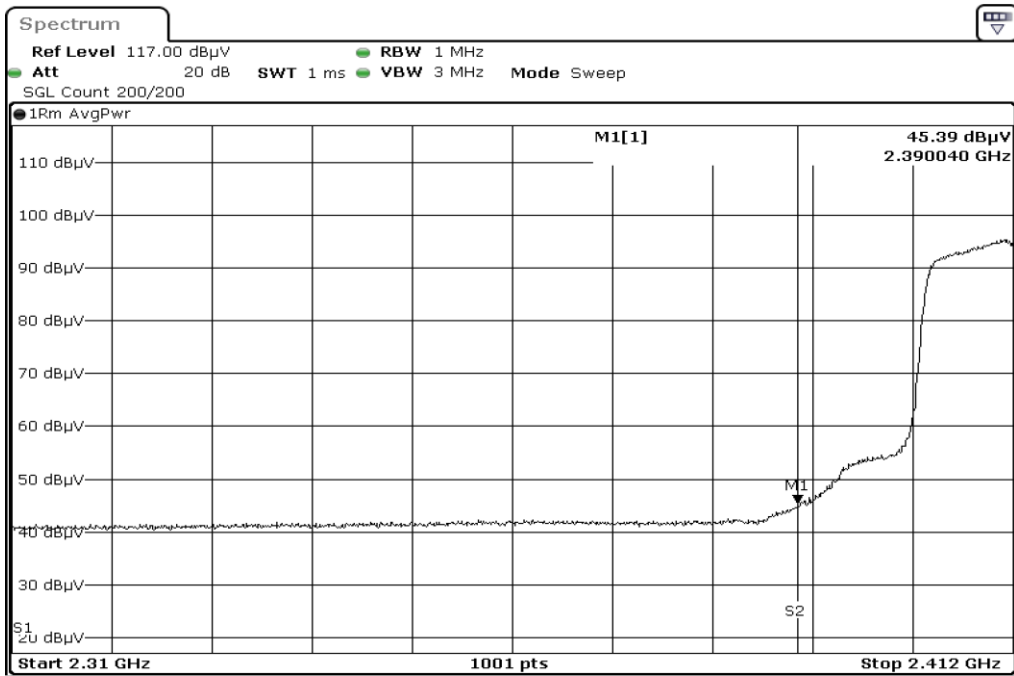

15 Harmonic

16 Harmonic

17 Harmonic

18 Harmonic

19	Harmonic
----	----------

20	Harmonic
----	----------

Test Band				WLAN_2.4GHz_SISO		
Antenna				Ant 1		
Test Parameters						
Test Item	No.	Mode	Channel	Bandwidth	Detector	Polarization
Restricted Band	1	802.11 n20	2412	20 MHz	AVG	Horizontal
Restricted Band	2	802.11 n20	2412	20 MHz	PEAK	Horizontal
Restricted Band	3	802.11 n20	2412	20 MHz	AVG	Vertical
Restricted Band	4	802.11 n20	2412	20 MHz	PEAK	Vertical
Restricted Band	5	802.11 n20	2462	20 MHz	AVG	Horizontal
Restricted Band	6	802.11 n20	2462	20 MHz	PEAK	Horizontal
Restricted Band	7	802.11 n20	2462	20 MHz	AVG	Vertical
Restricted Band	8	802.11 n20	2462	20 MHz	PEAK	Vertical
Harmonic	9	802.11 n20	2412	20 MHz	AVG	Horizontal
Harmonic	10	802.11 n20	2412	20 MHz	PEAK	Horizontal
Harmonic	11	802.11 n20	2412	20 MHz	AVG	Vertical
Harmonic	12	802.11 n20	2412	20 MHz	PEAK	Vertical
Harmonic	13	802.11 n20	2437	20 MHz	AVG	Horizontal
Harmonic	14	802.11 n20	2437	20 MHz	PEAK	Horizontal
Harmonic	15	802.11 n20	2437	20 MHz	AVG	Vertical
Harmonic	16	802.11 n20	2437	20 MHz	PEAK	Vertical
Harmonic	17	802.11 n20	2462	20 MHz	AVG	Horizontal
Harmonic	18	802.11 n20	2462	20 MHz	PEAK	Horizontal
Harmonic	19	802.11 n20	2462	20 MHz	AVG	Vertical
Harmonic	20	802.11 n20	2462	20 MHz	PEAK	Vertical