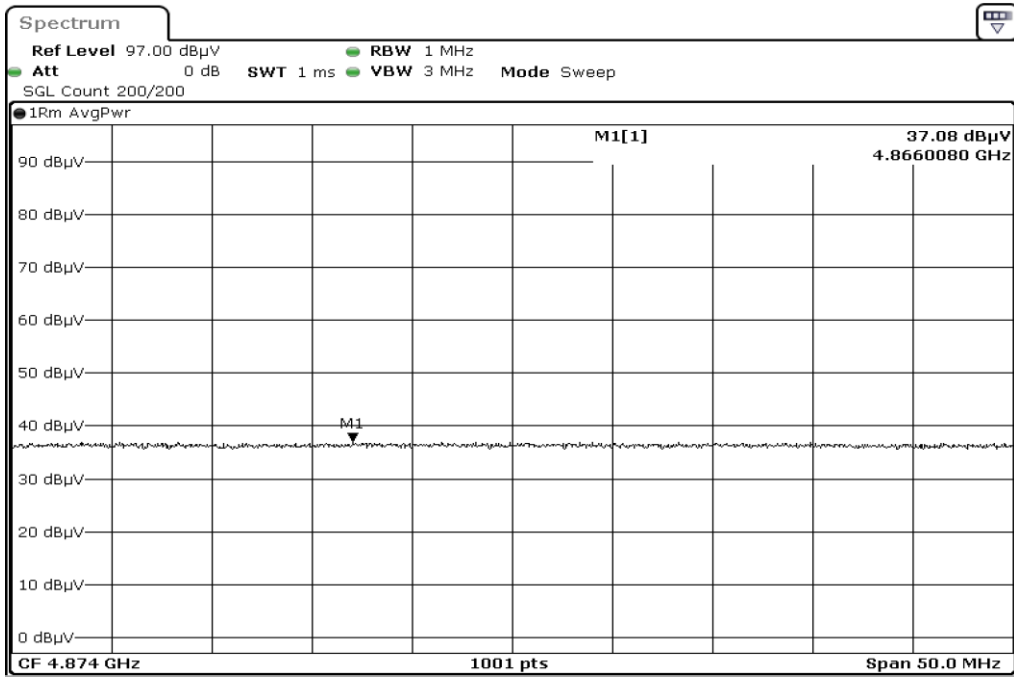

15 Harmonic

16 Harmonic

17 Harmonic

18 Harmonic

19 Harmonic

20 Harmonic

Test Band				WLAN_2.4GHz_MIMO		
Antenna				-		
Test Parameters						
Test Item	No.	Mode	Channel	Bandwidth	Detector	Polarization
Restricted Band	1	802.11 n20	2412	20 MHz	AVG	Horizontal
Restricted Band	2	802.11 n20	2412	20 MHz	PEAK	Horizontal
Restricted Band	3	802.11 n20	2412	20 MHz	AVG	Vertical
Restricted Band	4	802.11 n20	2412	20 MHz	PEAK	Vertical
Restricted Band	5	802.11 n20	2462	20 MHz	AVG	Horizontal
Restricted Band	6	802.11 n20	2462	20 MHz	PEAK	Horizontal
Restricted Band	7	802.11 n20	2462	20 MHz	AVG	Vertical
Restricted Band	8	802.11 n20	2462	20 MHz	PEAK	Vertical
Harmonic	9	802.11 n20	2412	20 MHz	AVG	Horizontal
Harmonic	10	802.11 n20	2412	20 MHz	PEAK	Horizontal
Harmonic	11	802.11 n20	2412	20 MHz	AVG	Vertical
Harmonic	12	802.11 n20	2412	20 MHz	PEAK	Vertical
Harmonic	13	802.11 n20	2437	20 MHz	AVG	Horizontal
Harmonic	14	802.11 n20	2437	20 MHz	PEAK	Horizontal
Harmonic	15	802.11 n20	2437	20 MHz	AVG	Vertical
Harmonic	16	802.11 n20	2437	20 MHz	PEAK	Vertical
Harmonic	17	802.11 n20	2462	20 MHz	AVG	Horizontal
Harmonic	18	802.11 n20	2462	20 MHz	PEAK	Horizontal
Harmonic	19	802.11 n20	2462	20 MHz	AVG	Vertical
Harmonic	20	802.11 n20	2462	20 MHz	PEAK	Vertical