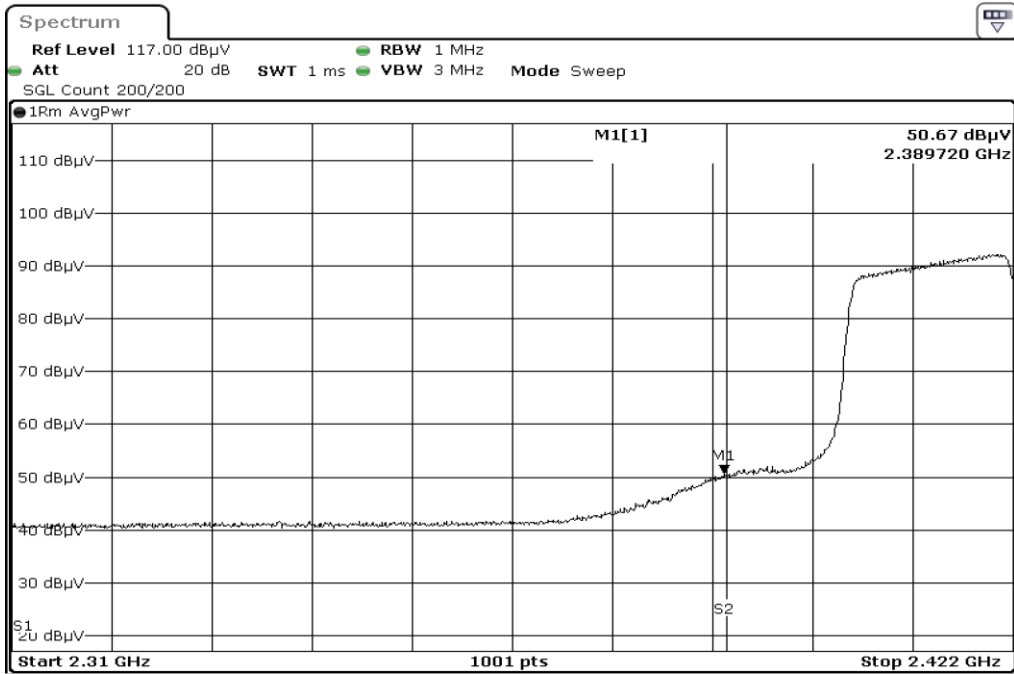

15 Harmonic

16 Harmonic

17 Harmonic

18 Harmonic

19	Harmonic
----	----------

20	Harmonic
----	----------

Test Band				WLAN_2.4GHz_SISO			
Antenna				Ant 0			
Test Parameters							
Test Item	No.	Mode	Channel	Bandwidth	Detector	Polarization	
Restricted Band	1	802.11 n40	2422	40 MHz	AVG	Horizontal	
Restricted Band	2	802.11 n40	2422	40 MHz	PEAK	Horizontal	
Restricted Band	3	802.11 n40	2422	40 MHz	AVG	Vertical	
Restricted Band	4	802.11 n40	2422	40 MHz	PEAK	Vertical	
Restricted Band	5	802.11 n40	2452	40 MHz	AVG	Horizontal	
Restricted Band	6	802.11 n40	2452	40 MHz	PEAK	Horizontal	
Restricted Band	7	802.11 n40	2452	40 MHz	AVG	Vertical	
Restricted Band	8	802.11 n40	2452	40 MHz	PEAK	Vertical	
Harmonic	9	802.11 n40	2422	40 MHz	AVG	Horizontal	
Harmonic	10	802.11 n40	2422	40 MHz	PEAK	Horizontal	
Harmonic	11	802.11 n40	2422	40 MHz	AVG	Vertical	
Harmonic	12	802.11 n40	2422	40 MHz	PEAK	Vertical	
Harmonic	13	802.11 n40	2437	40 MHz	AVG	Horizontal	
Harmonic	14	802.11 n40	2437	40 MHz	PEAK	Horizontal	
Harmonic	15	802.11 n40	2437	40 MHz	AVG	Vertical	
Harmonic	16	802.11 n40	2437	40 MHz	PEAK	Vertical	
Harmonic	17	802.11 n40	2452	40 MHz	AVG	Horizontal	
Harmonic	18	802.11 n40	2452	40 MHz	PEAK	Horizontal	
Harmonic	19	802.11 n40	2452	40 MHz	AVG	Vertical	
Harmonic	20	802.11 n40	2452	40 MHz	PEAK	Vertical	

1	Restricted Band
---	-----------------

2	Restricted Band
---	-----------------

3 Restricted Band

4 Restricted Band

5	Restricted Band
---	-----------------

6	Restricted Band
---	-----------------

7	Restricted Band
---	-----------------