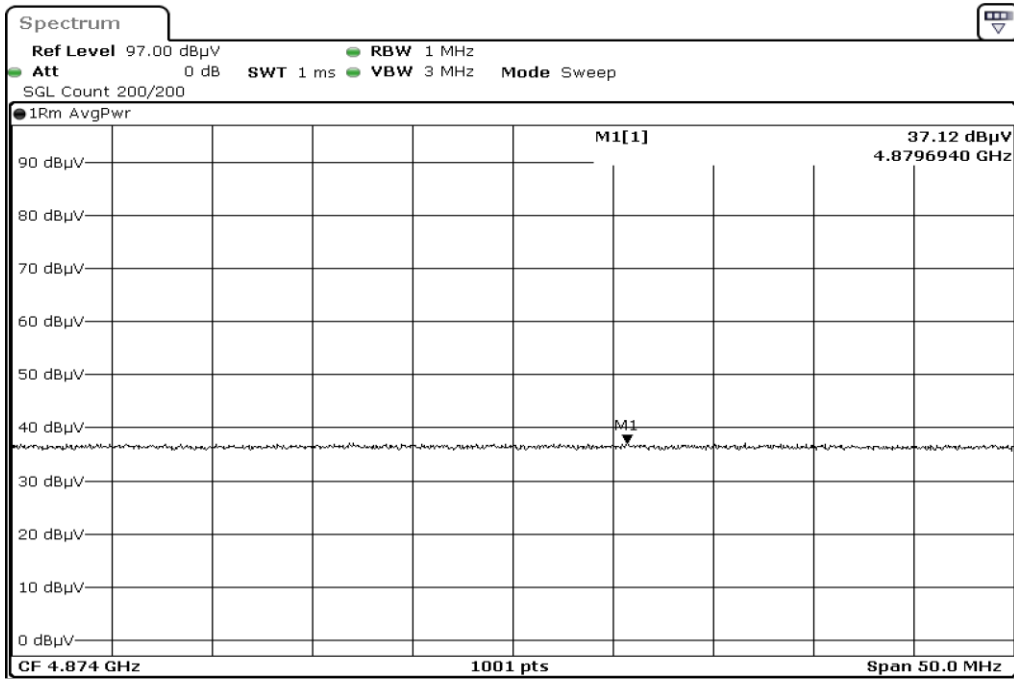

12	Harmonic

13 Harmonic