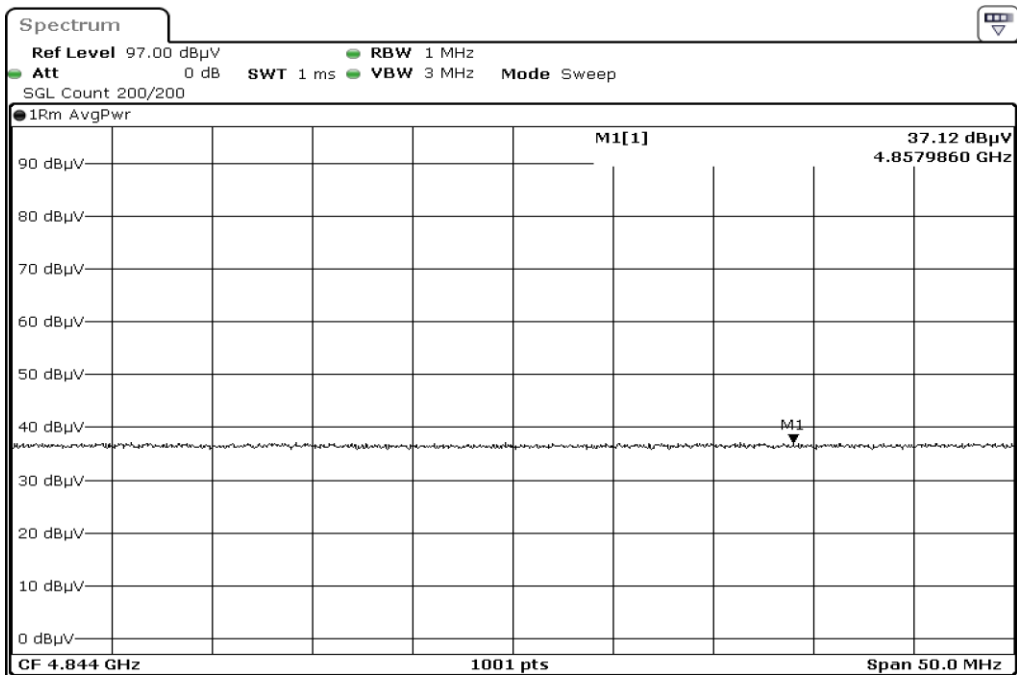

10	Harmonic

11	Harmonic