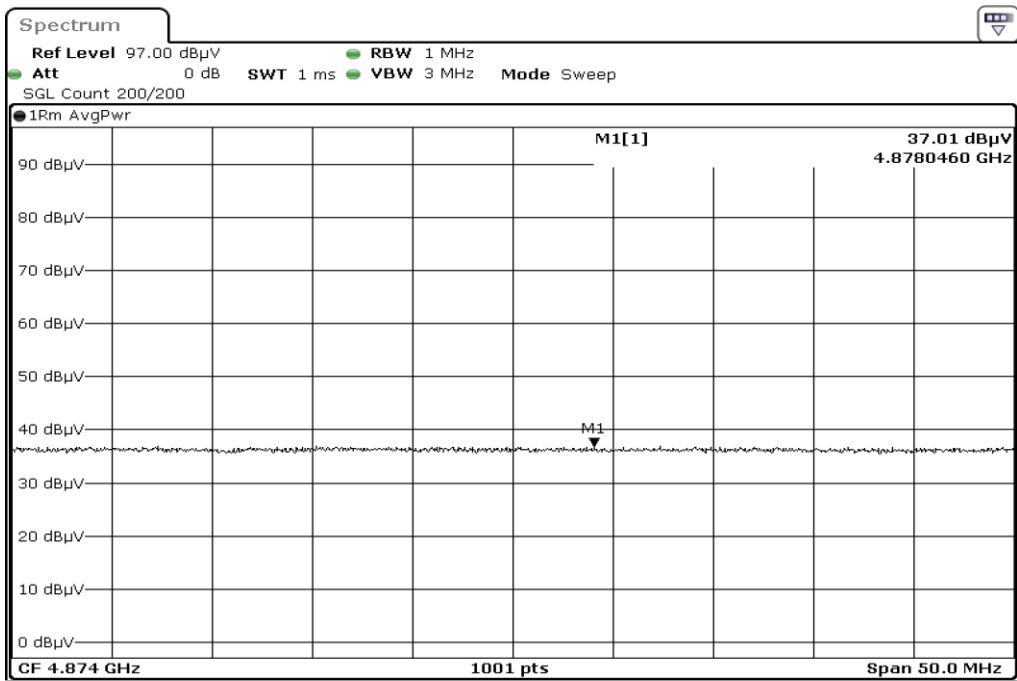

12	Harmonic

13 Harmonic