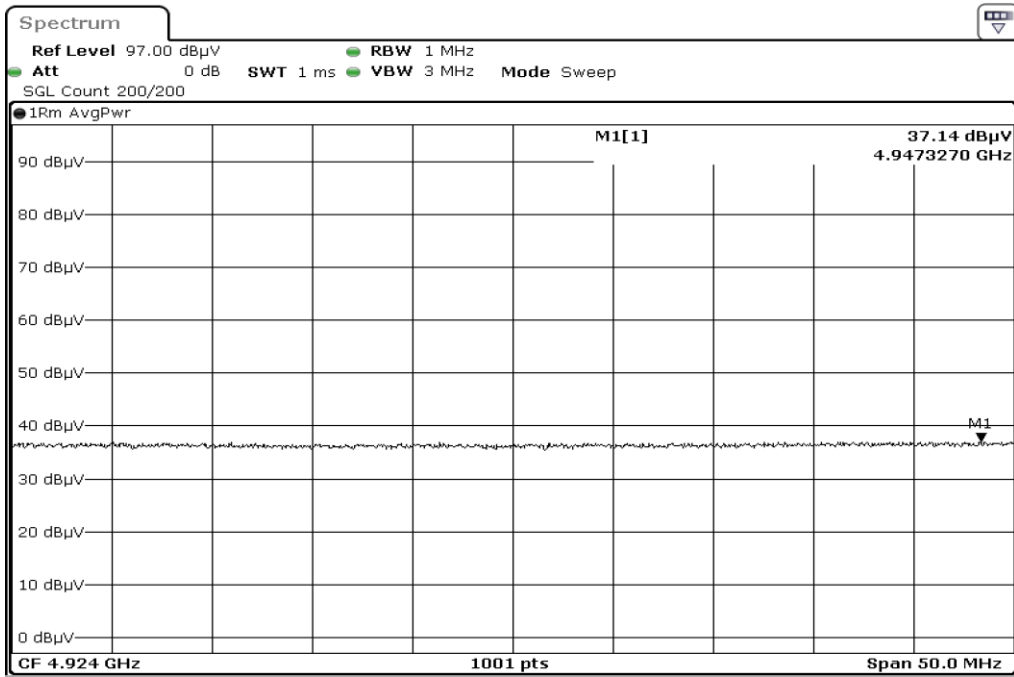

15 Harmonic

16 Harmonic

17 Harmonic

18 Harmonic

19	Harmonic
----	----------

20	Harmonic
----	----------

Test Band				WLAN_2.4GHz_SISO		
Antenna				Ant 1		
Test Parameters						
Test Item	No.	Mode	Channel	Bandwidth	Detector	Polarization
Restricted Band	1	802.11 n20	2412	20 MHz	AVG	Horizontal
Restricted Band	2	802.11 n20	2412	20 MHz	PEAK	Horizontal
Restricted Band	3	802.11 n20	2412	20 MHz	AVG	Vertical
Restricted Band	4	802.11 n20	2412	20 MHz	PEAK	Vertical
Restricted Band	5	802.11 n20	2462	20 MHz	AVG	Horizontal
Restricted Band	6	802.11 n20	2462	20 MHz	PEAK	Horizontal
Restricted Band	7	802.11 n20	2462	20 MHz	AVG	Vertical
Restricted Band	8	802.11 n20	2462	20 MHz	PEAK	Vertical
Harmonic	9	802.11 n20	2412	20 MHz	AVG	Horizontal
Harmonic	10	802.11 n20	2412	20 MHz	PEAK	Horizontal
Harmonic	11	802.11 n20	2412	20 MHz	AVG	Vertical
Harmonic	12	802.11 n20	2412	20 MHz	PEAK	Vertical
Harmonic	13	802.11 n20	2437	20 MHz	AVG	Horizontal
Harmonic	14	802.11 n20	2437	20 MHz	PEAK	Horizontal
Harmonic	15	802.11 n20	2437	20 MHz	AVG	Vertical
Harmonic	16	802.11 n20	2437	20 MHz	PEAK	Vertical
Harmonic	17	802.11 n20	2462	20 MHz	AVG	Horizontal
Harmonic	18	802.11 n20	2462	20 MHz	PEAK	Horizontal
Harmonic	19	802.11 n20	2462	20 MHz	AVG	Vertical
Harmonic	20	802.11 n20	2462	20 MHz	PEAK	Vertical