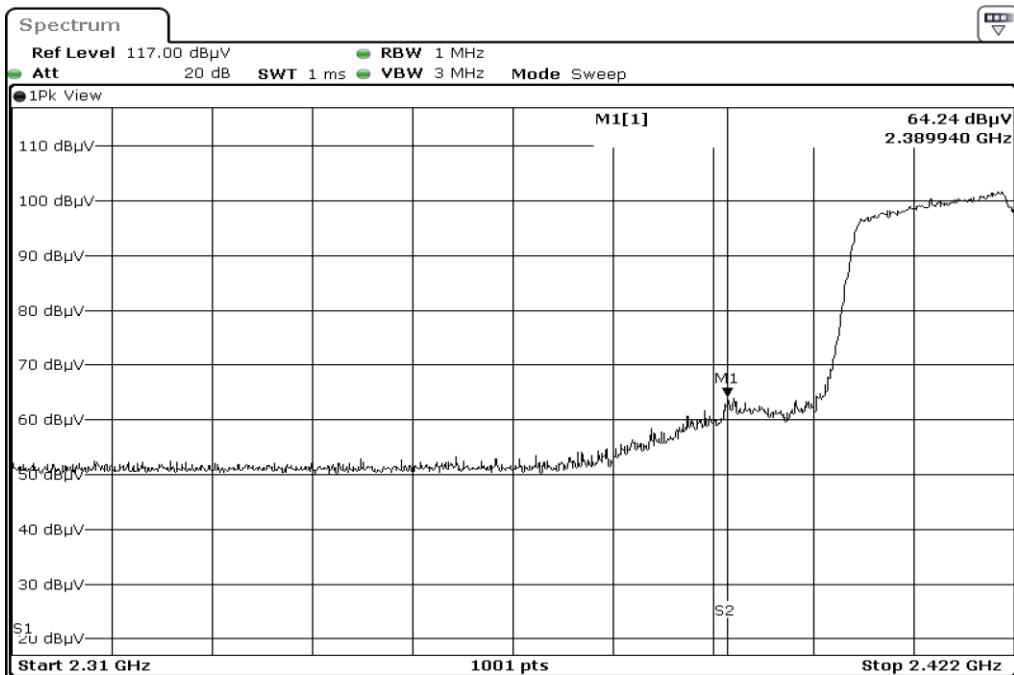

15 Harmonic

16 Harmonic

17 Harmonic

18 Harmonic

19	Harmonic
----	----------

20	Harmonic
----	----------

Test Band				WLAN_2.4GHz_SISO			
Antenna				Ant 0			
Test Parameters							
Test Item	No.	Mode	Channel	Bandwidth	Detector	Polarization	
Restricted Band	1	802.11 n40	2422	40 MHz	AVG	Horizontal	
Restricted Band	2	802.11 n40	2422	40 MHz	PEAK	Horizontal	
Restricted Band	3	802.11 n40	2422	40 MHz	AVG	Vertical	
Restricted Band	4	802.11 n40	2422	40 MHz	PEAK	Vertical	
Restricted Band	5	802.11 n40	2452	40 MHz	AVG	Horizontal	
Restricted Band	6	802.11 n40	2452	40 MHz	PEAK	Horizontal	
Restricted Band	7	802.11 n40	2452	40 MHz	AVG	Vertical	
Restricted Band	8	802.11 n40	2452	40 MHz	PEAK	Vertical	
Harmonic	9	802.11 n40	2422	40 MHz	AVG	Horizontal	
Harmonic	10	802.11 n40	2422	40 MHz	PEAK	Horizontal	
Harmonic	11	802.11 n40	2422	40 MHz	AVG	Vertical	
Harmonic	12	802.11 n40	2422	40 MHz	PEAK	Vertical	
Harmonic	13	802.11 n40	2437	40 MHz	AVG	Horizontal	
Harmonic	14	802.11 n40	2437	40 MHz	PEAK	Horizontal	
Harmonic	15	802.11 n40	2437	40 MHz	AVG	Vertical	
Harmonic	16	802.11 n40	2437	40 MHz	PEAK	Vertical	
Harmonic	17	802.11 n40	2452	40 MHz	AVG	Horizontal	
Harmonic	18	802.11 n40	2452	40 MHz	PEAK	Horizontal	
Harmonic	19	802.11 n40	2452	40 MHz	AVG	Vertical	
Harmonic	20	802.11 n40	2452	40 MHz	PEAK	Vertical	

1	Restricted Band
---	-----------------

2	Restricted Band
---	-----------------

3 Restricted Band

4 Restricted Band

5	Restricted Band
---	-----------------

6	Restricted Band
---	-----------------

7	Restricted Band
---	-----------------