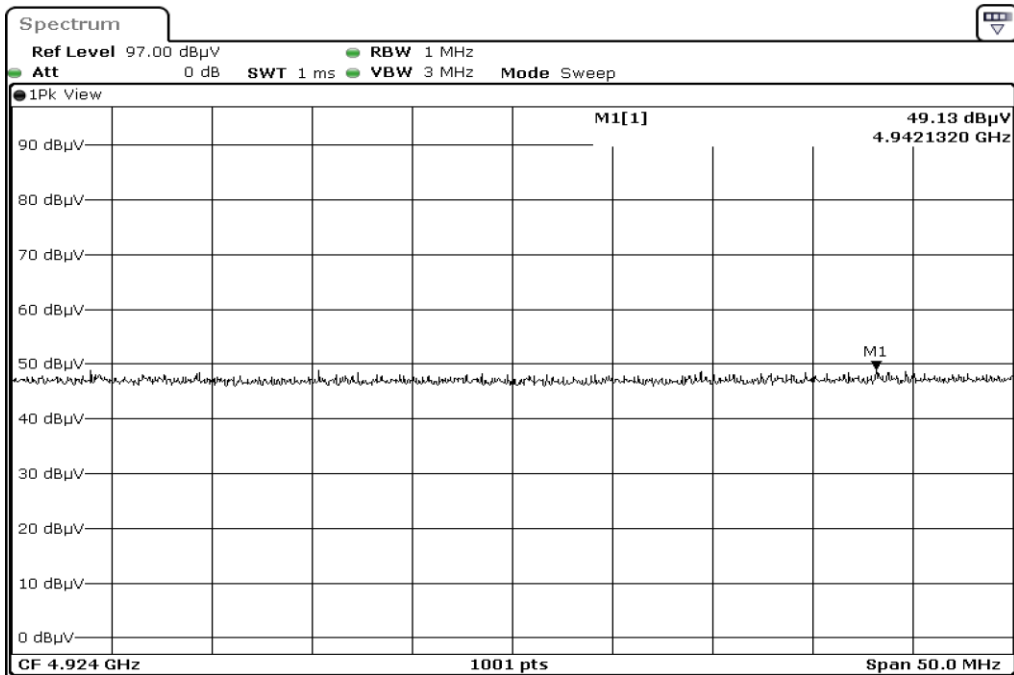

15 Harmonic

16 Harmonic

17 Harmonic

18 Harmonic

19 Harmonic

20 Harmonic

Test Band				WLAN_2.4GHz_MIMO		
Antenna				-		
Test Parameters						
Test Item	No.	Mode	Channel	Bandwidth	Detector	Polarization
Restricted Band	1	802.11 n20	2412	20 MHz	AVG	Horizontal
Restricted Band	2	802.11 n20	2412	20 MHz	PEAK	Horizontal
Restricted Band	3	802.11 n20	2412	20 MHz	AVG	Vertical
Restricted Band	4	802.11 n20	2412	20 MHz	PEAK	Vertical
Restricted Band	5	802.11 n20	2462	20 MHz	AVG	Horizontal
Restricted Band	6	802.11 n20	2462	20 MHz	PEAK	Horizontal
Restricted Band	7	802.11 n20	2462	20 MHz	AVG	Vertical
Restricted Band	8	802.11 n20	2462	20 MHz	PEAK	Vertical
Harmonic	9	802.11 n20	2412	20 MHz	AVG	Horizontal
Harmonic	10	802.11 n20	2412	20 MHz	PEAK	Horizontal
Harmonic	11	802.11 n20	2412	20 MHz	AVG	Vertical
Harmonic	12	802.11 n20	2412	20 MHz	PEAK	Vertical
Harmonic	13	802.11 n20	2437	20 MHz	AVG	Horizontal
Harmonic	14	802.11 n20	2437	20 MHz	PEAK	Horizontal
Harmonic	15	802.11 n20	2437	20 MHz	AVG	Vertical
Harmonic	16	802.11 n20	2437	20 MHz	PEAK	Vertical
Harmonic	17	802.11 n20	2462	20 MHz	AVG	Horizontal
Harmonic	18	802.11 n20	2462	20 MHz	PEAK	Horizontal
Harmonic	19	802.11 n20	2462	20 MHz	AVG	Vertical
Harmonic	20	802.11 n20	2462	20 MHz	PEAK	Vertical