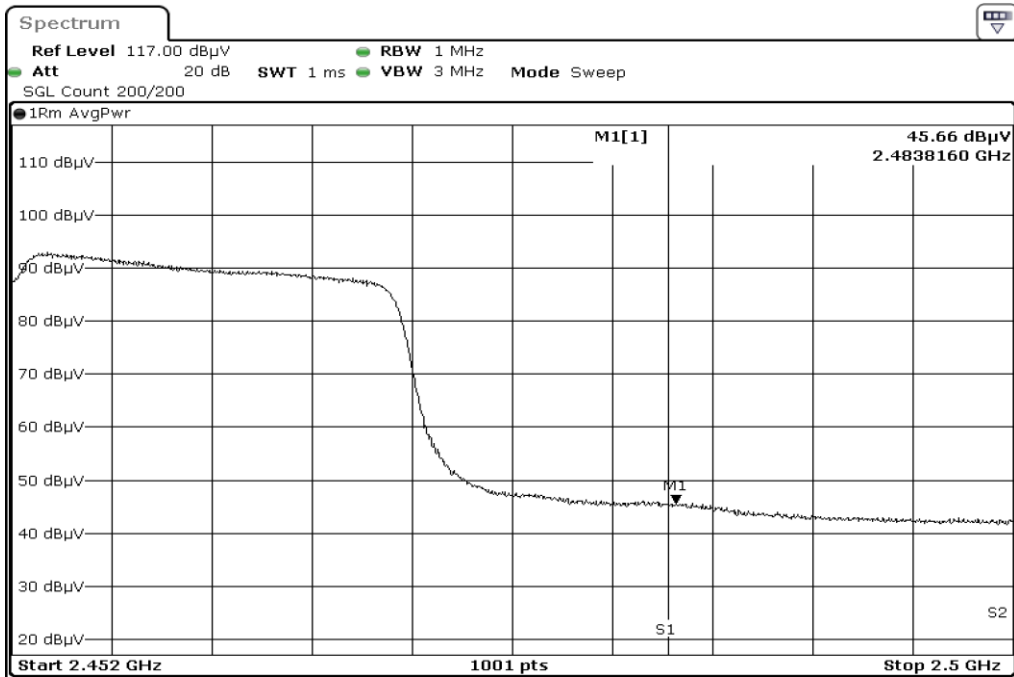

15 Harmonic

16 Harmonic

17 Harmonic

18 Harmonic

19	Harmonic
----	----------

20	Harmonic
----	----------

Test Band				WLAN_2.4GHz_SISO			
Antenna				Ant 0			
Test Parameters							
Test Item	No.	Mode	Channel	Bandwidth	Detector	Polarization	
Restricted Band	1	802.11 n40	2422	40 MHz	AVG	Horizontal	
Restricted Band	2	802.11 n40	2422	40 MHz	PEAK	Horizontal	
Restricted Band	3	802.11 n40	2422	40 MHz	AVG	Vertical	
Restricted Band	4	802.11 n40	2422	40 MHz	PEAK	Vertical	
Restricted Band	5	802.11 n40	2452	40 MHz	AVG	Horizontal	
Restricted Band	6	802.11 n40	2452	40 MHz	PEAK	Horizontal	
Restricted Band	7	802.11 n40	2452	40 MHz	AVG	Vertical	
Restricted Band	8	802.11 n40	2452	40 MHz	PEAK	Vertical	
Harmonic	9	802.11 n40	2422	40 MHz	AVG	Horizontal	
Harmonic	10	802.11 n40	2422	40 MHz	PEAK	Horizontal	
Harmonic	11	802.11 n40	2422	40 MHz	AVG	Vertical	
Harmonic	12	802.11 n40	2422	40 MHz	PEAK	Vertical	
Harmonic	13	802.11 n40	2437	40 MHz	AVG	Horizontal	
Harmonic	14	802.11 n40	2437	40 MHz	PEAK	Horizontal	
Harmonic	15	802.11 n40	2437	40 MHz	AVG	Vertical	
Harmonic	16	802.11 n40	2437	40 MHz	PEAK	Vertical	
Harmonic	17	802.11 n40	2452	40 MHz	AVG	Horizontal	
Harmonic	18	802.11 n40	2452	40 MHz	PEAK	Horizontal	
Harmonic	19	802.11 n40	2452	40 MHz	AVG	Vertical	
Harmonic	20	802.11 n40	2452	40 MHz	PEAK	Vertical	

1	Restricted Band
---	-----------------

2	Restricted Band
---	-----------------

3 Restricted Band

4 Restricted Band

5	Restricted Band
---	-----------------

6	Restricted Band
---	-----------------

7	Restricted Band
---	-----------------