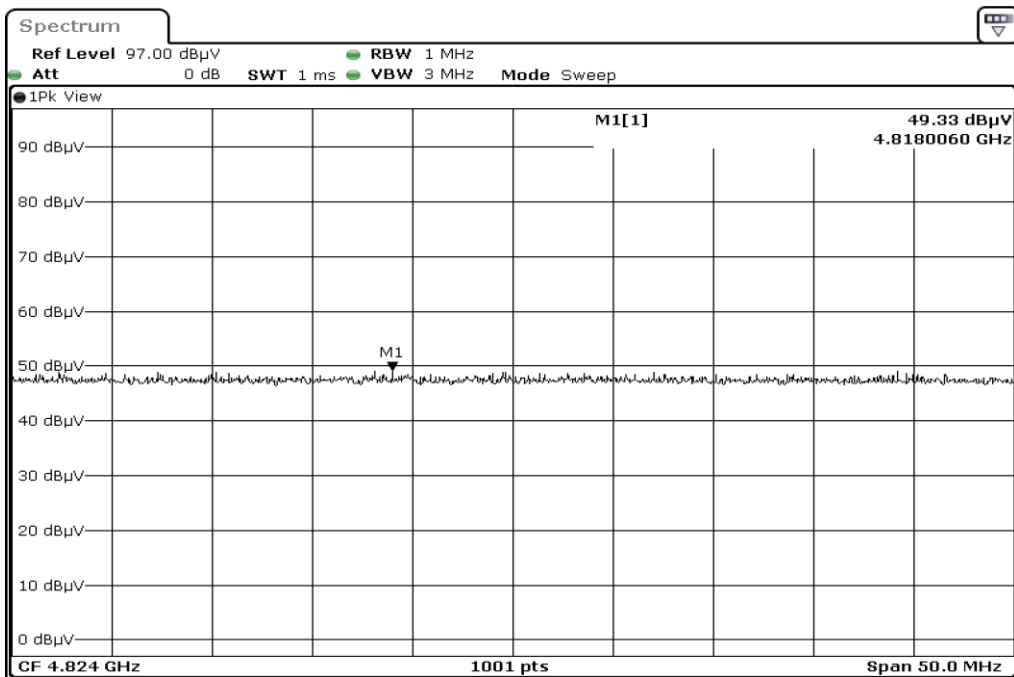

10	Harmonic