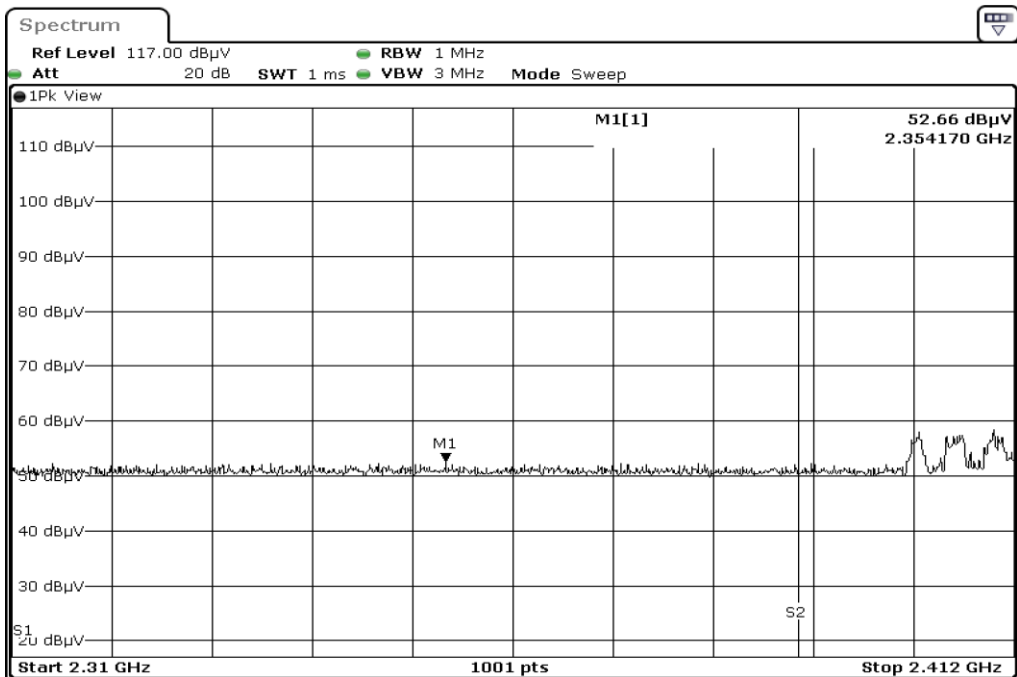

3	Restricted Band