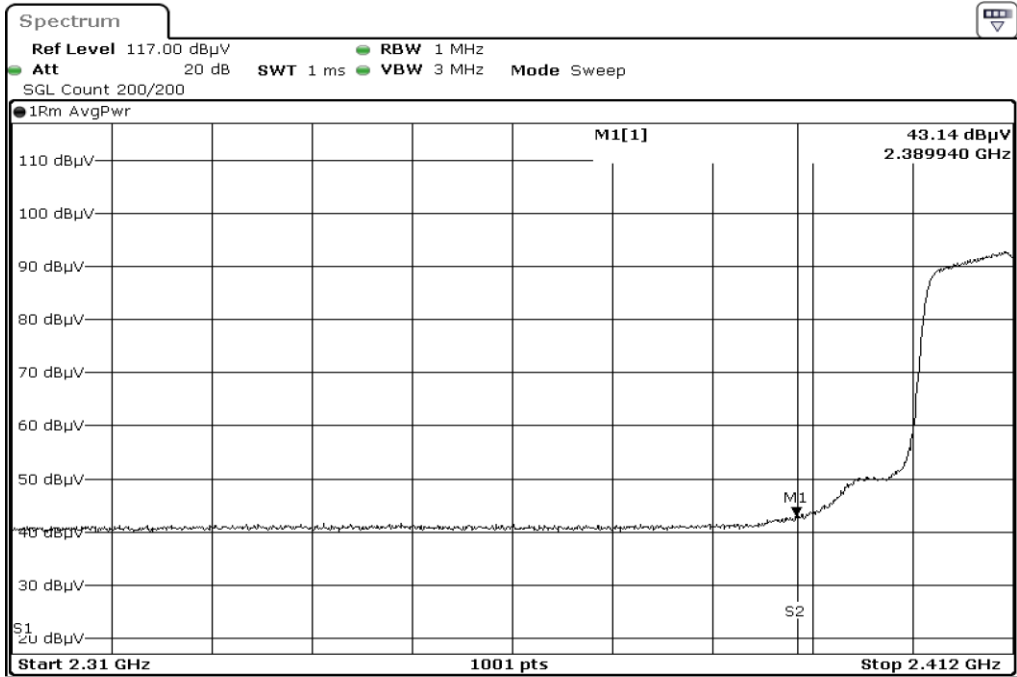

2	Restricted Band