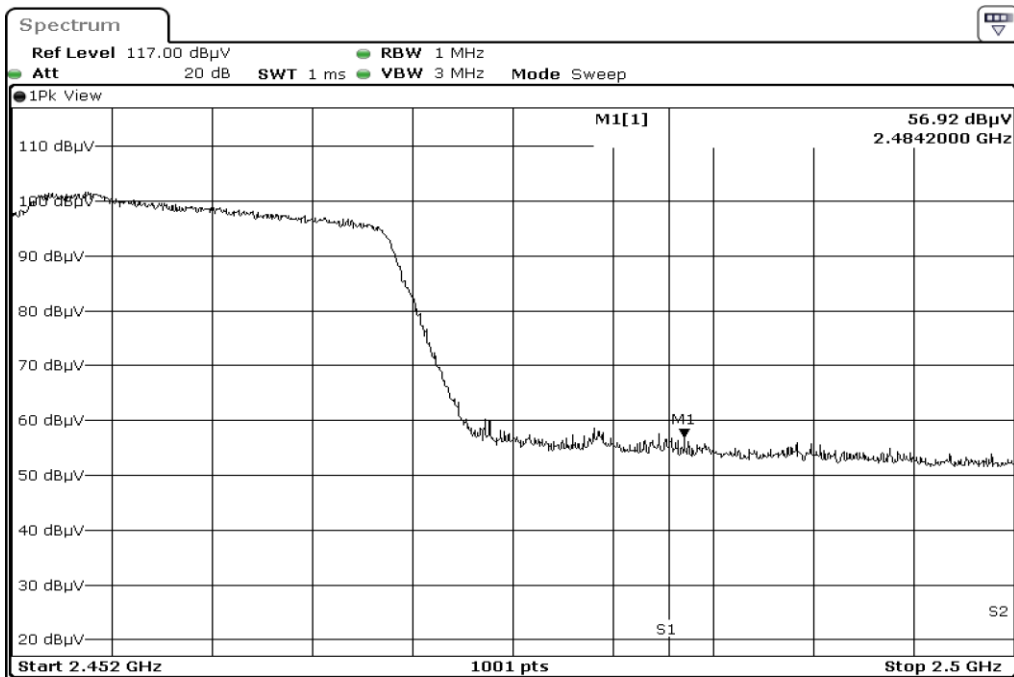

15 Harmonic

16 Harmonic

17 Harmonic

18 Harmonic

19	Harmonic
----	----------

20	Harmonic
----	----------

Test Band				WLAN_2.4GHz_SISO			
Antenna				Ant 0			
Test Parameters							
Test Item	No.	Mode	Channel	Bandwidth	Detector	Polarization	
Restricted Band	1	802.11 n40	2422	40 MHz	AVG	Horizontal	
Restricted Band	2	802.11 n40	2422	40 MHz	PEAK	Horizontal	
Restricted Band	3	802.11 n40	2422	40 MHz	AVG	Vertical	
Restricted Band	4	802.11 n40	2422	40 MHz	PEAK	Vertical	
Restricted Band	5	802.11 n40	2452	40 MHz	AVG	Horizontal	
Restricted Band	6	802.11 n40	2452	40 MHz	PEAK	Horizontal	
Restricted Band	7	802.11 n40	2452	40 MHz	AVG	Vertical	
Restricted Band	8	802.11 n40	2452	40 MHz	PEAK	Vertical	
Harmonic	9	802.11 n40	2422	40 MHz	AVG	Horizontal	
Harmonic	10	802.11 n40	2422	40 MHz	PEAK	Horizontal	
Harmonic	11	802.11 n40	2422	40 MHz	AVG	Vertical	
Harmonic	12	802.11 n40	2422	40 MHz	PEAK	Vertical	
Harmonic	13	802.11 n40	2437	40 MHz	AVG	Horizontal	
Harmonic	14	802.11 n40	2437	40 MHz	PEAK	Horizontal	
Harmonic	15	802.11 n40	2437	40 MHz	AVG	Vertical	
Harmonic	16	802.11 n40	2437	40 MHz	PEAK	Vertical	
Harmonic	17	802.11 n40	2452	40 MHz	AVG	Horizontal	
Harmonic	18	802.11 n40	2452	40 MHz	PEAK	Horizontal	
Harmonic	19	802.11 n40	2452	40 MHz	AVG	Vertical	
Harmonic	20	802.11 n40	2452	40 MHz	PEAK	Vertical	

1	Restricted Band
---	-----------------

2	Restricted Band
---	-----------------

3 Restricted Band

4 Restricted Band

5	Restricted Band
---	-----------------

6	Restricted Band
---	-----------------

7	Restricted Band
---	-----------------