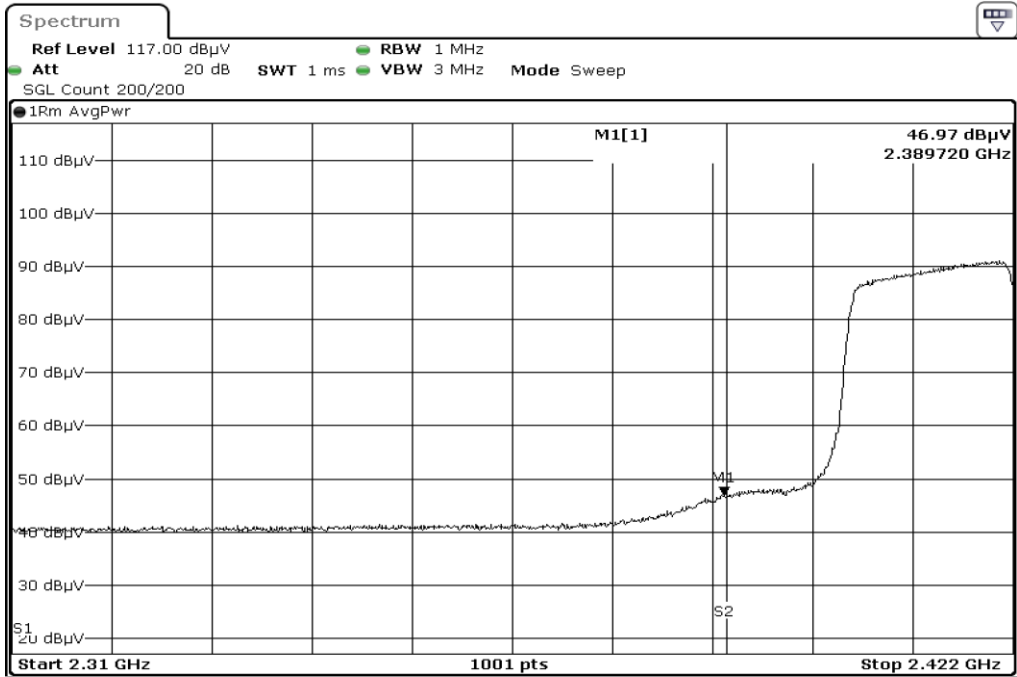

2	Restricted Band

3 Restricted Band