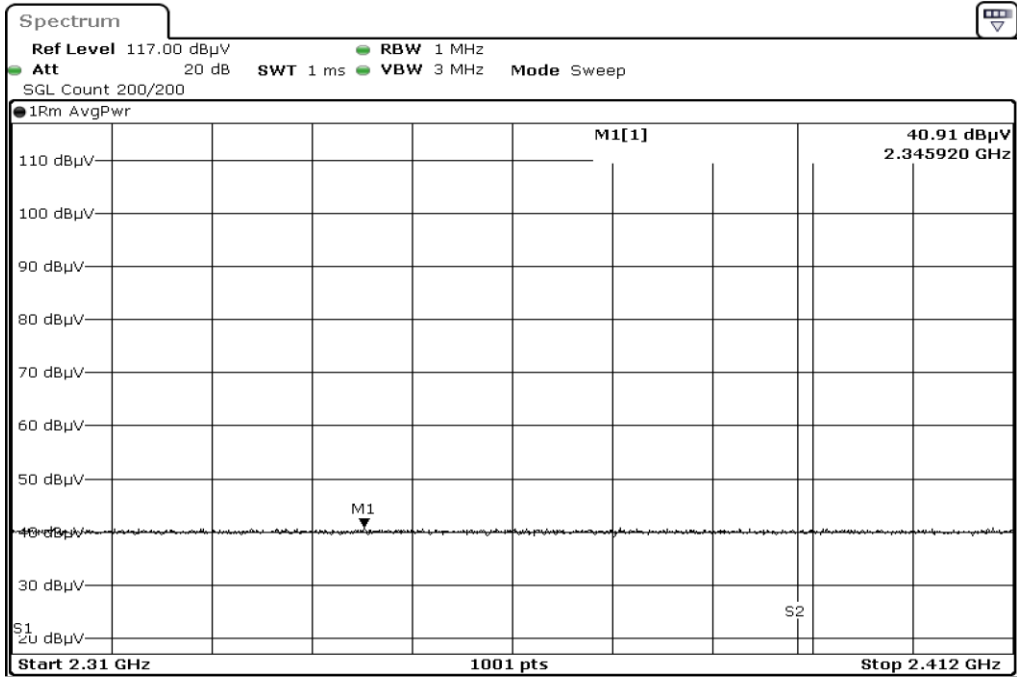

2	Restricted Band