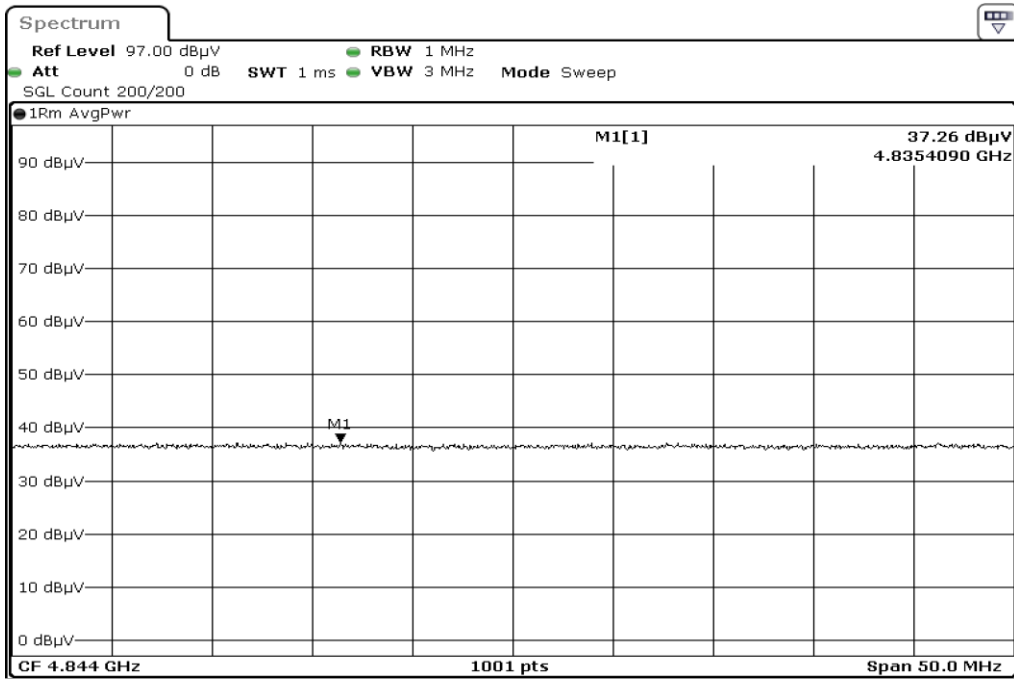

8	Restricted Band

9	Harmonic