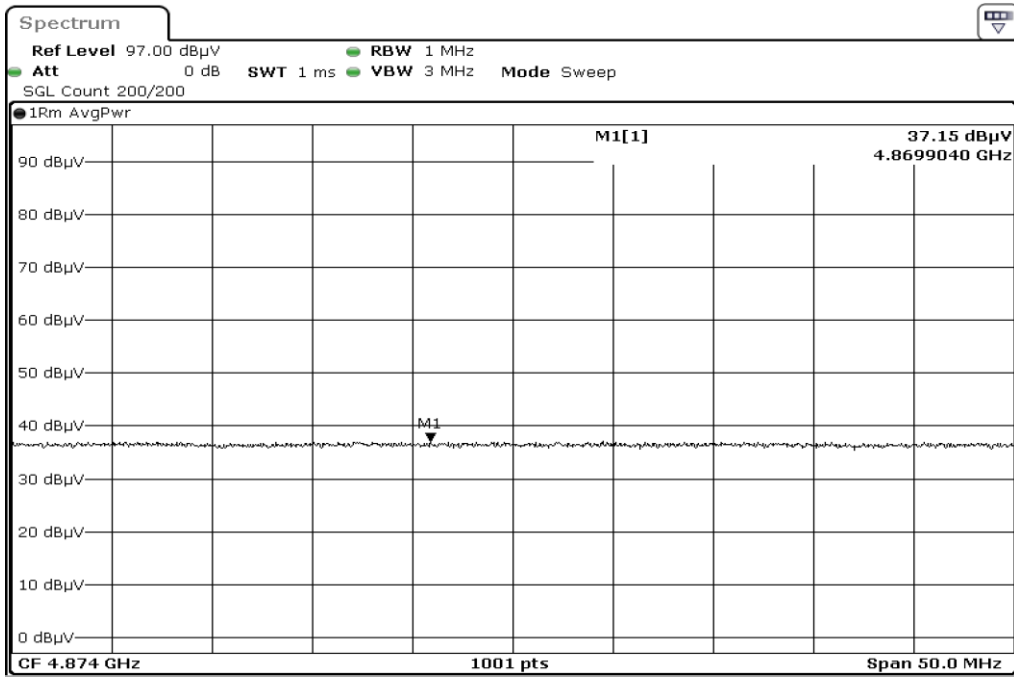

15 Harmonic

16 Harmonic

17 Harmonic

18 Harmonic

19	Harmonic
----	----------

20	Harmonic
----	----------

Test Band				WLAN_2.4GHz_SISO		
Antenna				Ant 1		
Test Parameters						
Test Item	No.	Mode	Channel	Bandwidth	Detector	Polarization
Restricted Band	1	802.11 n20	2412	20 MHz	AVG	Horizontal
Restricted Band	2	802.11 n20	2412	20 MHz	PEAK	Horizontal
Restricted Band	3	802.11 n20	2412	20 MHz	AVG	Vertical
Restricted Band	4	802.11 n20	2412	20 MHz	PEAK	Vertical
Restricted Band	5	802.11 n20	2462	20 MHz	AVG	Horizontal
Restricted Band	6	802.11 n20	2462	20 MHz	PEAK	Horizontal
Restricted Band	7	802.11 n20	2462	20 MHz	AVG	Vertical
Restricted Band	8	802.11 n20	2462	20 MHz	PEAK	Vertical
Harmonic	9	802.11 n20	2412	20 MHz	AVG	Horizontal
Harmonic	10	802.11 n20	2412	20 MHz	PEAK	Horizontal
Harmonic	11	802.11 n20	2412	20 MHz	AVG	Vertical
Harmonic	12	802.11 n20	2412	20 MHz	PEAK	Vertical
Harmonic	13	802.11 n20	2437	20 MHz	AVG	Horizontal
Harmonic	14	802.11 n20	2437	20 MHz	PEAK	Horizontal
Harmonic	15	802.11 n20	2437	20 MHz	AVG	Vertical
Harmonic	16	802.11 n20	2437	20 MHz	PEAK	Vertical
Harmonic	17	802.11 n20	2462	20 MHz	AVG	Horizontal
Harmonic	18	802.11 n20	2462	20 MHz	PEAK	Horizontal
Harmonic	19	802.11 n20	2462	20 MHz	AVG	Vertical
Harmonic	20	802.11 n20	2462	20 MHz	PEAK	Vertical