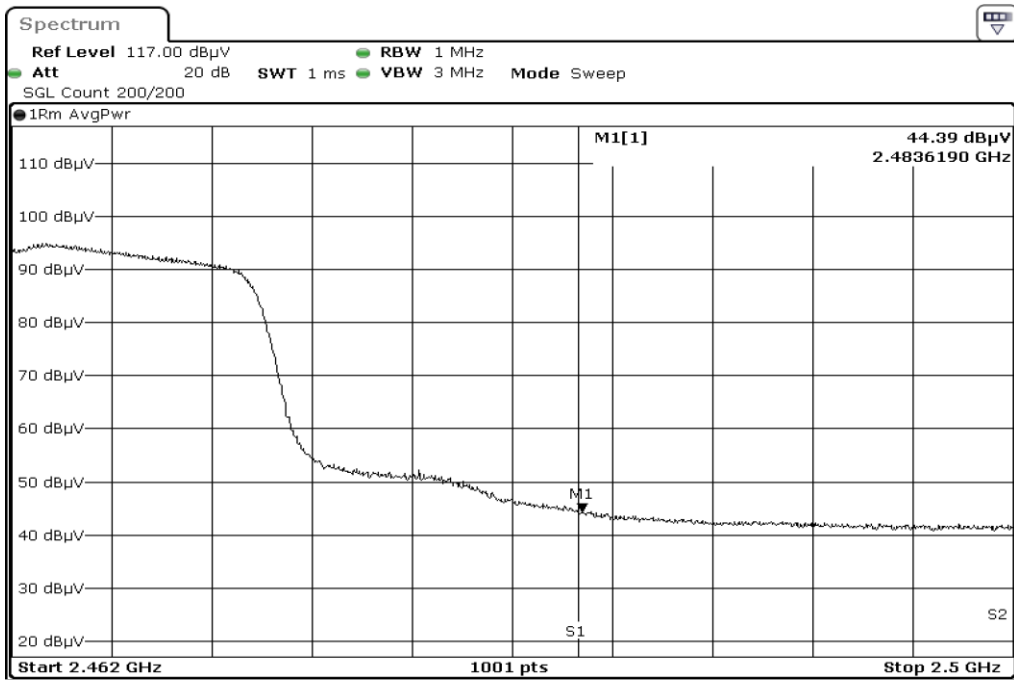

15 Harmonic

16 Harmonic

17 Harmonic

18 Harmonic

19 Harmonic

20 Harmonic

Test Band				WLAN_2.4GHz_MIMO		
Antenna				-		
Test Parameters						
Test Item	No.	Mode	Channel	Bandwidth	Detector	Polarization
Restricted Band	1	802.11 n20	2412	20 MHz	AVG	Horizontal
Restricted Band	2	802.11 n20	2412	20 MHz	PEAK	Horizontal
Restricted Band	3	802.11 n20	2412	20 MHz	AVG	Vertical
Restricted Band	4	802.11 n20	2412	20 MHz	PEAK	Vertical
Restricted Band	5	802.11 n20	2462	20 MHz	AVG	Horizontal
Restricted Band	6	802.11 n20	2462	20 MHz	PEAK	Horizontal
Restricted Band	7	802.11 n20	2462	20 MHz	AVG	Vertical
Restricted Band	8	802.11 n20	2462	20 MHz	PEAK	Vertical
Harmonic	9	802.11 n20	2412	20 MHz	AVG	Horizontal
Harmonic	10	802.11 n20	2412	20 MHz	PEAK	Horizontal
Harmonic	11	802.11 n20	2412	20 MHz	AVG	Vertical
Harmonic	12	802.11 n20	2412	20 MHz	PEAK	Vertical
Harmonic	13	802.11 n20	2437	20 MHz	AVG	Horizontal
Harmonic	14	802.11 n20	2437	20 MHz	PEAK	Horizontal
Harmonic	15	802.11 n20	2437	20 MHz	AVG	Vertical
Harmonic	16	802.11 n20	2437	20 MHz	PEAK	Vertical
Harmonic	17	802.11 n20	2462	20 MHz	AVG	Horizontal
Harmonic	18	802.11 n20	2462	20 MHz	PEAK	Horizontal
Harmonic	19	802.11 n20	2462	20 MHz	AVG	Vertical
Harmonic	20	802.11 n20	2462	20 MHz	PEAK	Vertical

1	Restricted Band
---	-----------------

2	Restricted Band
---	-----------------

3	Restricted Band
---	-----------------

4	Restricted Band
---	-----------------

5	Restricted Band
---	-----------------

6	Restricted Band
---	-----------------