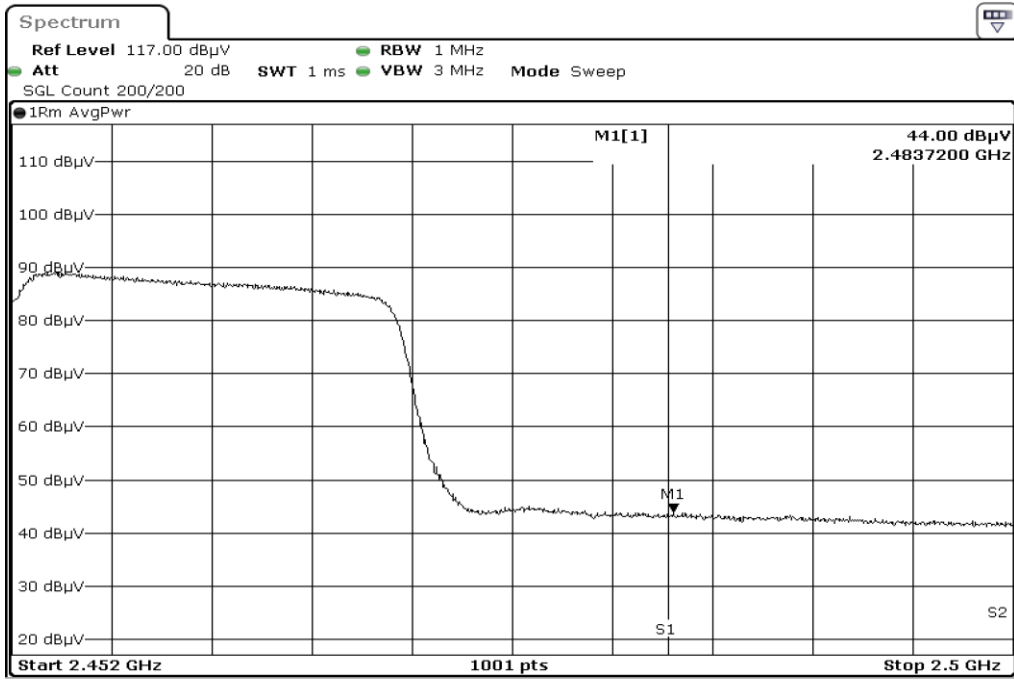

15 Harmonic

16 Harmonic

17 Harmonic

18 Harmonic

19	Harmonic
----	----------

20	Harmonic
----	----------

Test Band				WLAN_2.4GHz_SISO			
Antenna				Ant 0			
Test Parameters							
Test Item	No.	Mode	Channel	Bandwidth	Detector	Polarization	
Restricted Band	1	802.11 n40	2422	40 MHz	AVG	Horizontal	
Restricted Band	2	802.11 n40	2422	40 MHz	PEAK	Horizontal	
Restricted Band	3	802.11 n40	2422	40 MHz	AVG	Vertical	
Restricted Band	4	802.11 n40	2422	40 MHz	PEAK	Vertical	
Restricted Band	5	802.11 n40	2452	40 MHz	AVG	Horizontal	
Restricted Band	6	802.11 n40	2452	40 MHz	PEAK	Horizontal	
Restricted Band	7	802.11 n40	2452	40 MHz	AVG	Vertical	
Restricted Band	8	802.11 n40	2452	40 MHz	PEAK	Vertical	
Harmonic	9	802.11 n40	2422	40 MHz	AVG	Horizontal	
Harmonic	10	802.11 n40	2422	40 MHz	PEAK	Horizontal	
Harmonic	11	802.11 n40	2422	40 MHz	AVG	Vertical	
Harmonic	12	802.11 n40	2422	40 MHz	PEAK	Vertical	
Harmonic	13	802.11 n40	2437	40 MHz	AVG	Horizontal	
Harmonic	14	802.11 n40	2437	40 MHz	PEAK	Horizontal	
Harmonic	15	802.11 n40	2437	40 MHz	AVG	Vertical	
Harmonic	16	802.11 n40	2437	40 MHz	PEAK	Vertical	
Harmonic	17	802.11 n40	2452	40 MHz	AVG	Horizontal	
Harmonic	18	802.11 n40	2452	40 MHz	PEAK	Horizontal	
Harmonic	19	802.11 n40	2452	40 MHz	AVG	Vertical	
Harmonic	20	802.11 n40	2452	40 MHz	PEAK	Vertical	

1	Restricted Band
---	-----------------

2	Restricted Band
---	-----------------

3 Restricted Band

4 Restricted Band

5	Restricted Band
---	-----------------

6	Restricted Band
---	-----------------

7	Restricted Band
---	-----------------

8	Restricted Band
---	-----------------

9	Harmonic
---	----------

10	Harmonic
----	----------

11	Harmonic
----	----------

12	Harmonic
----	----------

13 Harmonic

14 Harmonic

15 Harmonic