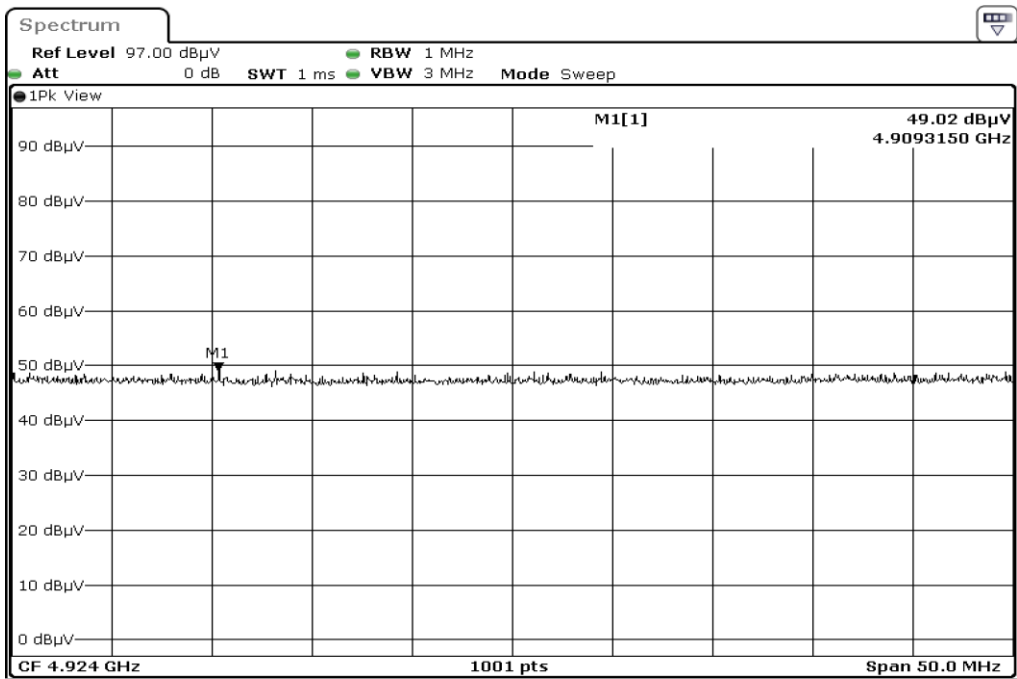

15 Harmonic

16 Harmonic

17 Harmonic

18 Harmonic

19	Harmonic
----	----------

20	Harmonic
----	----------

Test Band				WLAN_2.4GHz_SISO		
Antenna				Ant 1		
Test Parameters						
Test Item	No.	Mode	Channel	Bandwidth	Detector	Polarization
Restricted Band	1	802.11 n20	2412	20 MHz	AVG	Horizontal
Restricted Band	2	802.11 n20	2412	20 MHz	PEAK	Horizontal
Restricted Band	3	802.11 n20	2412	20 MHz	AVG	Vertical
Restricted Band	4	802.11 n20	2412	20 MHz	PEAK	Vertical
Restricted Band	5	802.11 n20	2462	20 MHz	AVG	Horizontal
Restricted Band	6	802.11 n20	2462	20 MHz	PEAK	Horizontal
Restricted Band	7	802.11 n20	2462	20 MHz	AVG	Vertical
Restricted Band	8	802.11 n20	2462	20 MHz	PEAK	Vertical
Harmonic	9	802.11 n20	2412	20 MHz	AVG	Horizontal
Harmonic	10	802.11 n20	2412	20 MHz	PEAK	Horizontal
Harmonic	11	802.11 n20	2412	20 MHz	AVG	Vertical
Harmonic	12	802.11 n20	2412	20 MHz	PEAK	Vertical
Harmonic	13	802.11 n20	2437	20 MHz	AVG	Horizontal
Harmonic	14	802.11 n20	2437	20 MHz	PEAK	Horizontal
Harmonic	15	802.11 n20	2437	20 MHz	AVG	Vertical
Harmonic	16	802.11 n20	2437	20 MHz	PEAK	Vertical
Harmonic	17	802.11 n20	2462	20 MHz	AVG	Horizontal
Harmonic	18	802.11 n20	2462	20 MHz	PEAK	Horizontal
Harmonic	19	802.11 n20	2462	20 MHz	AVG	Vertical
Harmonic	20	802.11 n20	2462	20 MHz	PEAK	Vertical