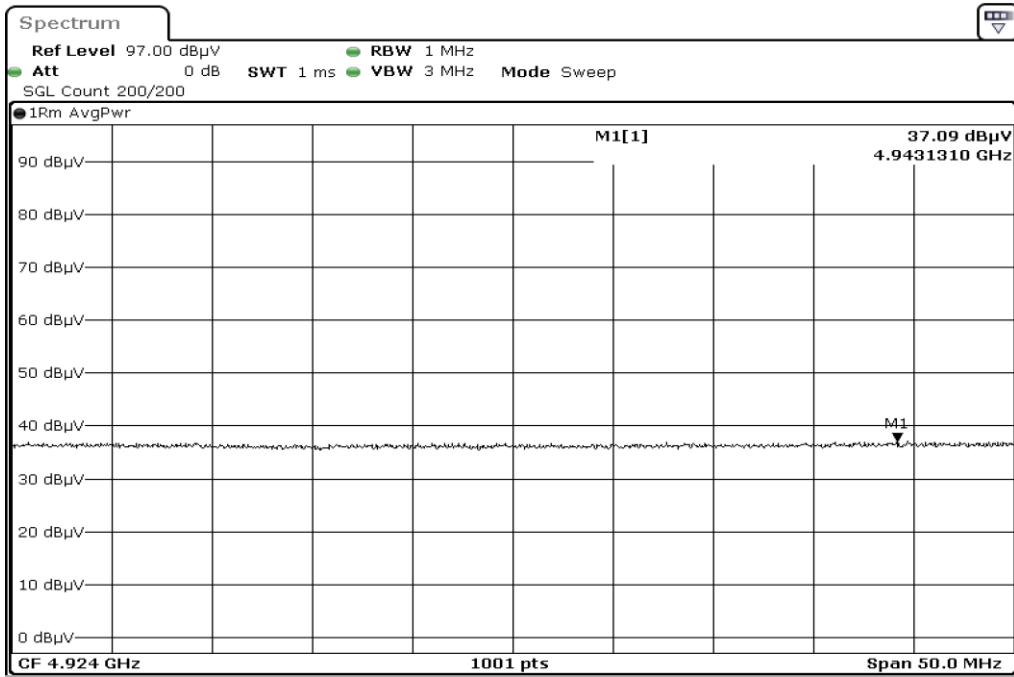

15 Harmonic

16 Harmonic

17 Harmonic

18 Harmonic

19 Harmonic

20 Harmonic

Test Band				WLAN_2.4GHz_MIMO		
Antenna				-		
Test Parameters						
Test Item	No.	Mode	Channel	Bandwidth	Detector	Polarization
Restricted Band	1	802.11 n20	2412	20 MHz	AVG	Horizontal
Restricted Band	2	802.11 n20	2412	20 MHz	PEAK	Horizontal
Restricted Band	3	802.11 n20	2412	20 MHz	AVG	Vertical
Restricted Band	4	802.11 n20	2412	20 MHz	PEAK	Vertical
Restricted Band	5	802.11 n20	2462	20 MHz	AVG	Horizontal
Restricted Band	6	802.11 n20	2462	20 MHz	PEAK	Horizontal
Restricted Band	7	802.11 n20	2462	20 MHz	AVG	Vertical
Restricted Band	8	802.11 n20	2462	20 MHz	PEAK	Vertical
Harmonic	9	802.11 n20	2412	20 MHz	AVG	Horizontal
Harmonic	10	802.11 n20	2412	20 MHz	PEAK	Horizontal
Harmonic	11	802.11 n20	2412	20 MHz	AVG	Vertical
Harmonic	12	802.11 n20	2412	20 MHz	PEAK	Vertical
Harmonic	13	802.11 n20	2437	20 MHz	AVG	Horizontal
Harmonic	14	802.11 n20	2437	20 MHz	PEAK	Horizontal
Harmonic	15	802.11 n20	2437	20 MHz	AVG	Vertical
Harmonic	16	802.11 n20	2437	20 MHz	PEAK	Vertical
Harmonic	17	802.11 n20	2462	20 MHz	AVG	Horizontal
Harmonic	18	802.11 n20	2462	20 MHz	PEAK	Horizontal
Harmonic	19	802.11 n20	2462	20 MHz	AVG	Vertical
Harmonic	20	802.11 n20	2462	20 MHz	PEAK	Vertical