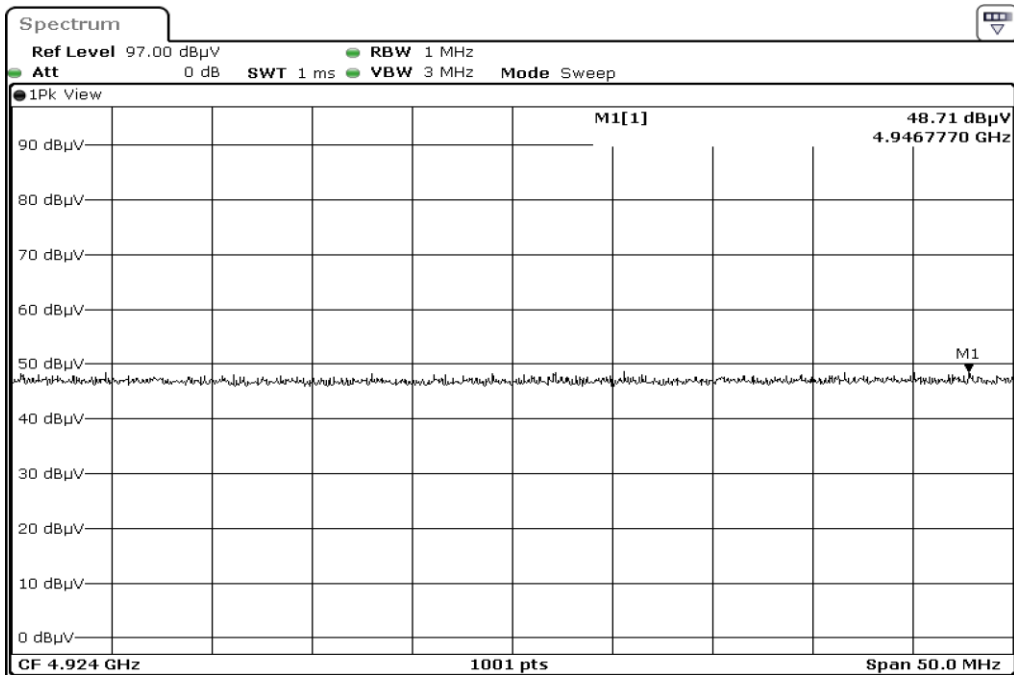

15 Harmonic

16 Harmonic

17 Harmonic

18 Harmonic

19	Harmonic
----	----------

20	Harmonic
----	----------

Test Band				WLAN_2.4GHz_SISO			
Antenna				Ant 0			
Test Parameters							
Test Item	No.	Mode	Channel	Bandwidth	Detector	Polarization	
Restricted Band	1	802.11 n40	2422	40 MHz	AVG	Horizontal	
Restricted Band	2	802.11 n40	2422	40 MHz	PEAK	Horizontal	
Restricted Band	3	802.11 n40	2422	40 MHz	AVG	Vertical	
Restricted Band	4	802.11 n40	2422	40 MHz	PEAK	Vertical	
Restricted Band	5	802.11 n40	2452	40 MHz	AVG	Horizontal	
Restricted Band	6	802.11 n40	2452	40 MHz	PEAK	Horizontal	
Restricted Band	7	802.11 n40	2452	40 MHz	AVG	Vertical	
Restricted Band	8	802.11 n40	2452	40 MHz	PEAK	Vertical	
Harmonic	9	802.11 n40	2422	40 MHz	AVG	Horizontal	
Harmonic	10	802.11 n40	2422	40 MHz	PEAK	Horizontal	
Harmonic	11	802.11 n40	2422	40 MHz	AVG	Vertical	
Harmonic	12	802.11 n40	2422	40 MHz	PEAK	Vertical	
Harmonic	13	802.11 n40	2437	40 MHz	AVG	Horizontal	
Harmonic	14	802.11 n40	2437	40 MHz	PEAK	Horizontal	
Harmonic	15	802.11 n40	2437	40 MHz	AVG	Vertical	
Harmonic	16	802.11 n40	2437	40 MHz	PEAK	Vertical	
Harmonic	17	802.11 n40	2452	40 MHz	AVG	Horizontal	
Harmonic	18	802.11 n40	2452	40 MHz	PEAK	Horizontal	
Harmonic	19	802.11 n40	2452	40 MHz	AVG	Vertical	
Harmonic	20	802.11 n40	2452	40 MHz	PEAK	Vertical	