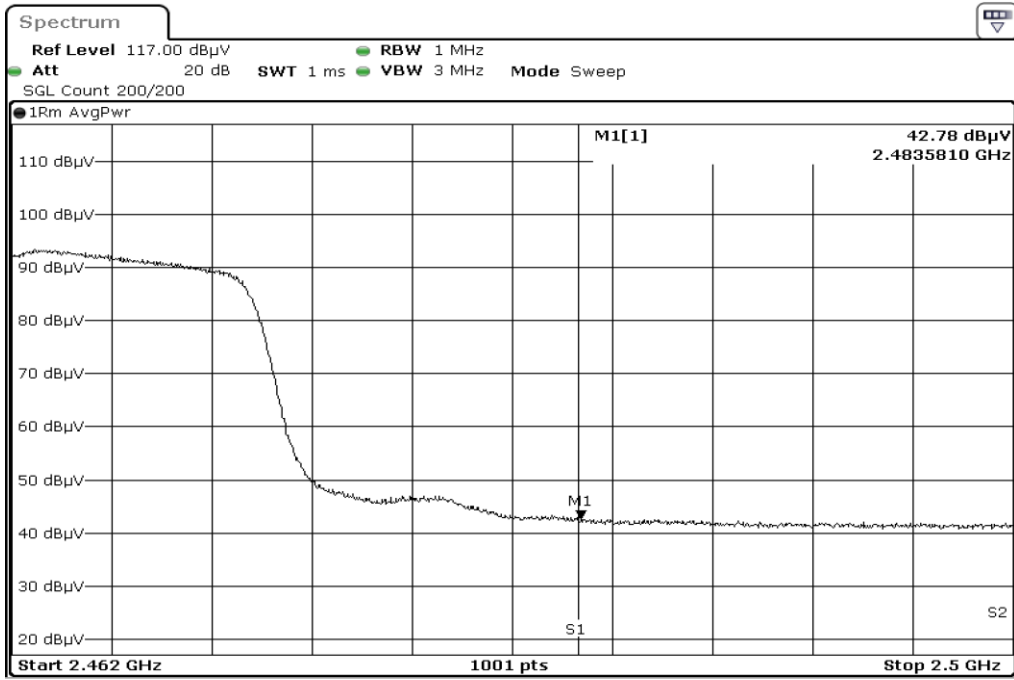

Test Band				WLAN_2.4GHz_SISO		
Antenna				Ant 0		
Test Parameters						
Test Item	No.	Mode	Channel	Bandwidth	Detector	Polarization
Restricted Band	1	802.11 n20	2412	20 MHz	AVG	Horizontal
Restricted Band	2	802.11 n20	2412	20 MHz	PEAK	Horizontal
Restricted Band	3	802.11 n20	2412	20 MHz	AVG	Vertical
Restricted Band	4	802.11 n20	2412	20 MHz	PEAK	Vertical
Restricted Band	5	802.11 n20	2462	20 MHz	AVG	Horizontal
Restricted Band	6	802.11 n20	2462	20 MHz	PEAK	Horizontal
Restricted Band	7	802.11 n20	2462	20 MHz	AVG	Vertical
Restricted Band	8	802.11 n20	2462	20 MHz	PEAK	Vertical
Harmonic	9	802.11 n20	2412	20 MHz	AVG	Horizontal
Harmonic	10	802.11 n20	2412	20 MHz	PEAK	Horizontal
Harmonic	11	802.11 n20	2412	20 MHz	AVG	Vertical
Harmonic	12	802.11 n20	2412	20 MHz	PEAK	Vertical
Harmonic	13	802.11 n20	2437	20 MHz	AVG	Horizontal
Harmonic	14	802.11 n20	2437	20 MHz	PEAK	Horizontal
Harmonic	15	802.11 n20	2437	20 MHz	AVG	Vertical
Harmonic	16	802.11 n20	2437	20 MHz	PEAK	Vertical
Harmonic	17	802.11 n20	2462	20 MHz	AVG	Horizontal
Harmonic	18	802.11 n20	2462	20 MHz	PEAK	Horizontal
Harmonic	19	802.11 n20	2462	20 MHz	AVG	Vertical
Harmonic	20	802.11 n20	2462	20 MHz	PEAK	Vertical

1	Restricted Band
---	-----------------

2	Restricted Band
---	-----------------

3	Restricted Band
---	-----------------

4	Restricted Band
---	-----------------

5	Restricted Band
---	-----------------

6	Restricted Band
---	-----------------