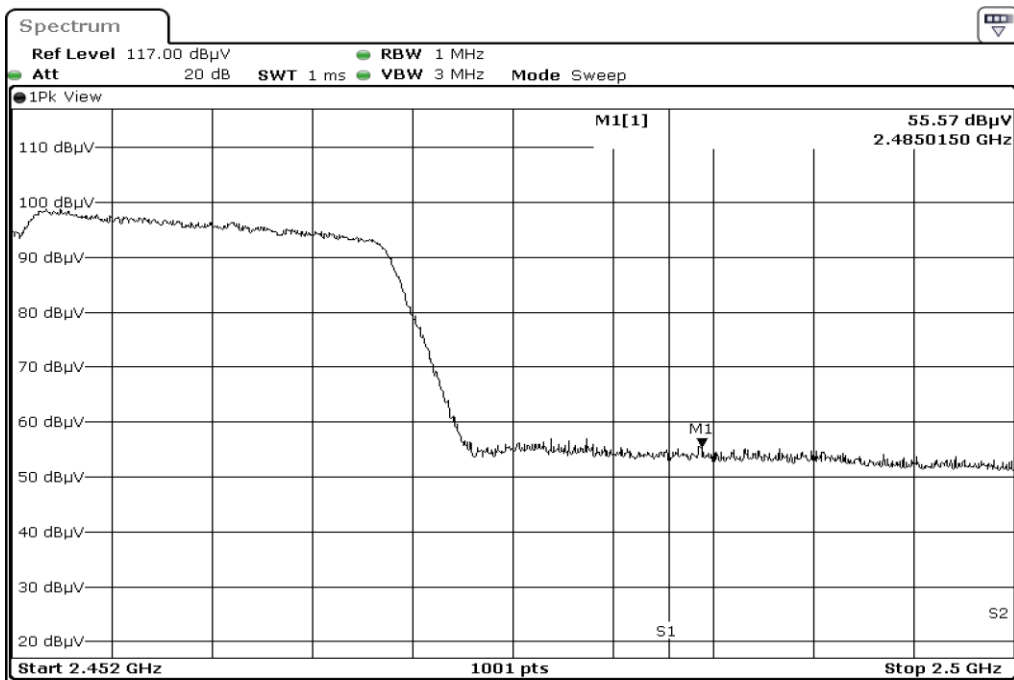

15 Harmonic

16 Harmonic

17 Harmonic

18 Harmonic

19	Harmonic
----	----------

20	Harmonic
----	----------

Test Band				WLAN_2.4GHz_SISO			
Antenna				Ant 0			
Test Parameters							
Test Item	No.	Mode	Channel	Bandwidth	Detector	Polarization	
Restricted Band	1	802.11 n40	2422	40 MHz	AVG	Horizontal	
Restricted Band	2	802.11 n40	2422	40 MHz	PEAK	Horizontal	
Restricted Band	3	802.11 n40	2422	40 MHz	AVG	Vertical	
Restricted Band	4	802.11 n40	2422	40 MHz	PEAK	Vertical	
Restricted Band	5	802.11 n40	2452	40 MHz	AVG	Horizontal	
Restricted Band	6	802.11 n40	2452	40 MHz	PEAK	Horizontal	
Restricted Band	7	802.11 n40	2452	40 MHz	AVG	Vertical	
Restricted Band	8	802.11 n40	2452	40 MHz	PEAK	Vertical	
Harmonic	9	802.11 n40	2422	40 MHz	AVG	Horizontal	
Harmonic	10	802.11 n40	2422	40 MHz	PEAK	Horizontal	
Harmonic	11	802.11 n40	2422	40 MHz	AVG	Vertical	
Harmonic	12	802.11 n40	2422	40 MHz	PEAK	Vertical	
Harmonic	13	802.11 n40	2437	40 MHz	AVG	Horizontal	
Harmonic	14	802.11 n40	2437	40 MHz	PEAK	Horizontal	
Harmonic	15	802.11 n40	2437	40 MHz	AVG	Vertical	
Harmonic	16	802.11 n40	2437	40 MHz	PEAK	Vertical	
Harmonic	17	802.11 n40	2452	40 MHz	AVG	Horizontal	
Harmonic	18	802.11 n40	2452	40 MHz	PEAK	Horizontal	
Harmonic	19	802.11 n40	2452	40 MHz	AVG	Vertical	
Harmonic	20	802.11 n40	2452	40 MHz	PEAK	Vertical	

1	Restricted Band
---	-----------------

2	Restricted Band
---	-----------------

3 Restricted Band

4 Restricted Band

5	Restricted Band
---	-----------------

6	Restricted Band
---	-----------------

7	Restricted Band
---	-----------------