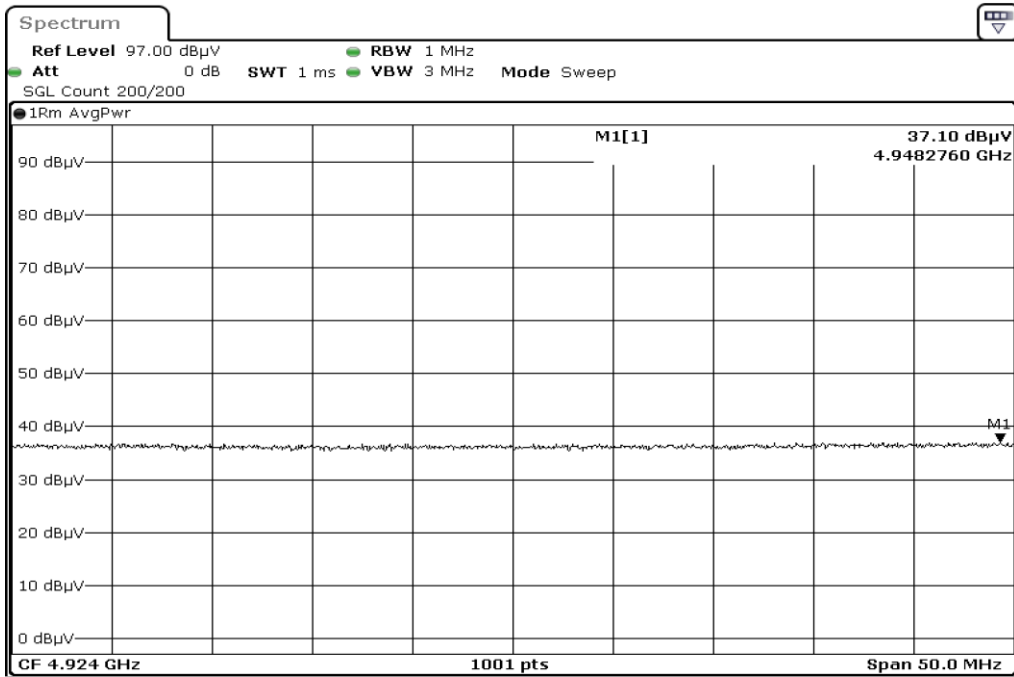

15 Harmonic

16 Harmonic

17 Harmonic

18 Harmonic

19 Harmonic

20 Harmonic

Test Band				WLAN_2.4GHz_MIMO		
Antenna				-		
Test Parameters						
Test Item	No.	Mode	Channel	Bandwidth	Detector	Polarization
Restricted Band	1	802.11 n20	2412	20 MHz	AVG	Horizontal
Restricted Band	2	802.11 n20	2412	20 MHz	PEAK	Horizontal
Restricted Band	3	802.11 n20	2412	20 MHz	AVG	Vertical
Restricted Band	4	802.11 n20	2412	20 MHz	PEAK	Vertical
Restricted Band	5	802.11 n20	2462	20 MHz	AVG	Horizontal
Restricted Band	6	802.11 n20	2462	20 MHz	PEAK	Horizontal
Restricted Band	7	802.11 n20	2462	20 MHz	AVG	Vertical
Restricted Band	8	802.11 n20	2462	20 MHz	PEAK	Vertical
Harmonic	9	802.11 n20	2412	20 MHz	AVG	Horizontal
Harmonic	10	802.11 n20	2412	20 MHz	PEAK	Horizontal
Harmonic	11	802.11 n20	2412	20 MHz	AVG	Vertical
Harmonic	12	802.11 n20	2412	20 MHz	PEAK	Vertical
Harmonic	13	802.11 n20	2437	20 MHz	AVG	Horizontal
Harmonic	14	802.11 n20	2437	20 MHz	PEAK	Horizontal
Harmonic	15	802.11 n20	2437	20 MHz	AVG	Vertical
Harmonic	16	802.11 n20	2437	20 MHz	PEAK	Vertical
Harmonic	17	802.11 n20	2462	20 MHz	AVG	Horizontal
Harmonic	18	802.11 n20	2462	20 MHz	PEAK	Horizontal
Harmonic	19	802.11 n20	2462	20 MHz	AVG	Vertical
Harmonic	20	802.11 n20	2462	20 MHz	PEAK	Vertical