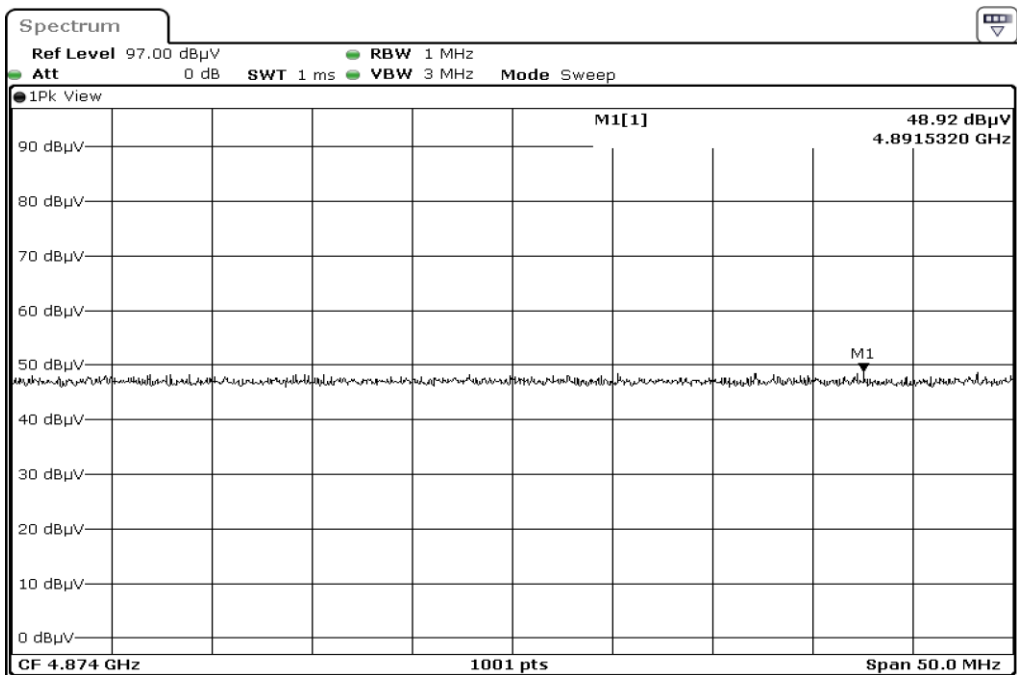

15 Harmonic

16 Harmonic

17 Harmonic

18 Harmonic

19	Harmonic
----	----------

20	Harmonic
----	----------

Test Band				WLAN_2.4GHz_SISO			
Antenna				Ant 0			
Test Parameters							
Test Item	No.	Mode	Channel	Bandwidth	Detector	Polarization	
Restricted Band	1	802.11 n40	2422	40 MHz	AVG	Horizontal	
Restricted Band	2	802.11 n40	2422	40 MHz	PEAK	Horizontal	
Restricted Band	3	802.11 n40	2422	40 MHz	AVG	Vertical	
Restricted Band	4	802.11 n40	2422	40 MHz	PEAK	Vertical	
Restricted Band	5	802.11 n40	2452	40 MHz	AVG	Horizontal	
Restricted Band	6	802.11 n40	2452	40 MHz	PEAK	Horizontal	
Restricted Band	7	802.11 n40	2452	40 MHz	AVG	Vertical	
Restricted Band	8	802.11 n40	2452	40 MHz	PEAK	Vertical	
Harmonic	9	802.11 n40	2422	40 MHz	AVG	Horizontal	
Harmonic	10	802.11 n40	2422	40 MHz	PEAK	Horizontal	
Harmonic	11	802.11 n40	2422	40 MHz	AVG	Vertical	
Harmonic	12	802.11 n40	2422	40 MHz	PEAK	Vertical	
Harmonic	13	802.11 n40	2437	40 MHz	AVG	Horizontal	
Harmonic	14	802.11 n40	2437	40 MHz	PEAK	Horizontal	
Harmonic	15	802.11 n40	2437	40 MHz	AVG	Vertical	
Harmonic	16	802.11 n40	2437	40 MHz	PEAK	Vertical	
Harmonic	17	802.11 n40	2452	40 MHz	AVG	Horizontal	
Harmonic	18	802.11 n40	2452	40 MHz	PEAK	Horizontal	
Harmonic	19	802.11 n40	2452	40 MHz	AVG	Vertical	
Harmonic	20	802.11 n40	2452	40 MHz	PEAK	Vertical	