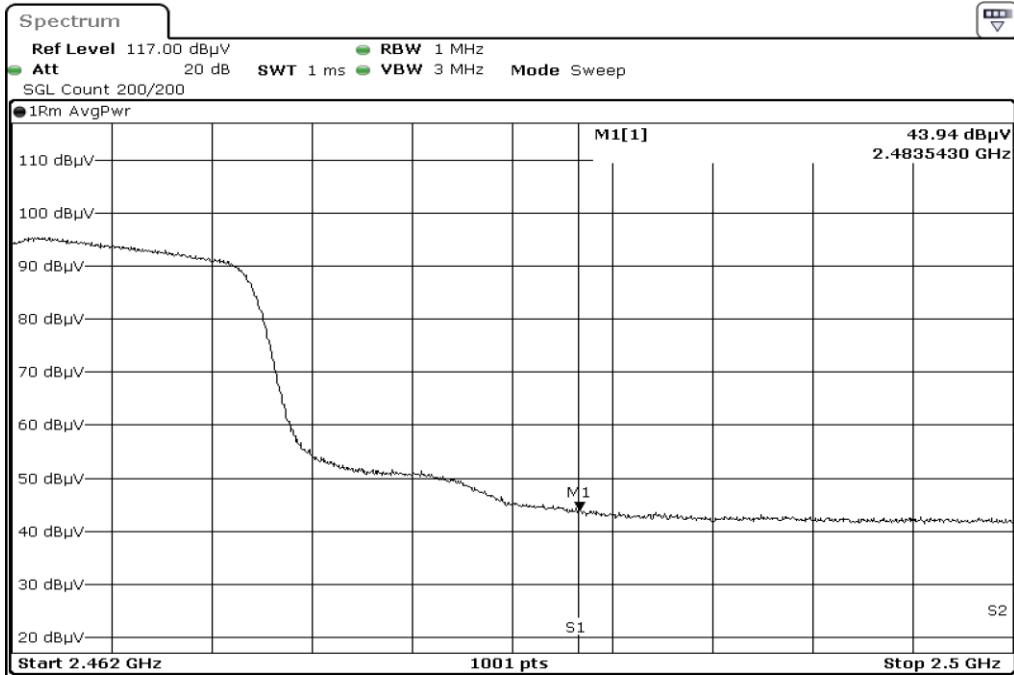

Test Band				WLAN_2.4GHz_SISO		
Antenna				Ant 0		
Test Parameters						
Test Item	No.	Mode	Channel	Bandwidth	Detector	Polarization
Restricted Band	1	802.11 n20	2412	20 MHz	AVG	Horizontal
Restricted Band	2	802.11 n20	2412	20 MHz	PEAK	Horizontal
Restricted Band	3	802.11 n20	2412	20 MHz	AVG	Vertical
Restricted Band	4	802.11 n20	2412	20 MHz	PEAK	Vertical
Restricted Band	5	802.11 n20	2462	20 MHz	AVG	Horizontal
Restricted Band	6	802.11 n20	2462	20 MHz	PEAK	Horizontal
Restricted Band	7	802.11 n20	2462	20 MHz	AVG	Vertical
Restricted Band	8	802.11 n20	2462	20 MHz	PEAK	Vertical
Harmonic	9	802.11 n20	2412	20 MHz	AVG	Horizontal
Harmonic	10	802.11 n20	2412	20 MHz	PEAK	Horizontal
Harmonic	11	802.11 n20	2412	20 MHz	AVG	Vertical
Harmonic	12	802.11 n20	2412	20 MHz	PEAK	Vertical
Harmonic	13	802.11 n20	2437	20 MHz	AVG	Horizontal
Harmonic	14	802.11 n20	2437	20 MHz	PEAK	Horizontal
Harmonic	15	802.11 n20	2437	20 MHz	AVG	Vertical
Harmonic	16	802.11 n20	2437	20 MHz	PEAK	Vertical
Harmonic	17	802.11 n20	2462	20 MHz	AVG	Horizontal
Harmonic	18	802.11 n20	2462	20 MHz	PEAK	Horizontal
Harmonic	19	802.11 n20	2462	20 MHz	AVG	Vertical
Harmonic	20	802.11 n20	2462	20 MHz	PEAK	Vertical

1	Restricted Band
---	-----------------

2	Restricted Band
---	-----------------

3	Restricted Band
---	-----------------

4	Restricted Band
---	-----------------

5	Restricted Band
---	-----------------

6	Restricted Band
---	-----------------