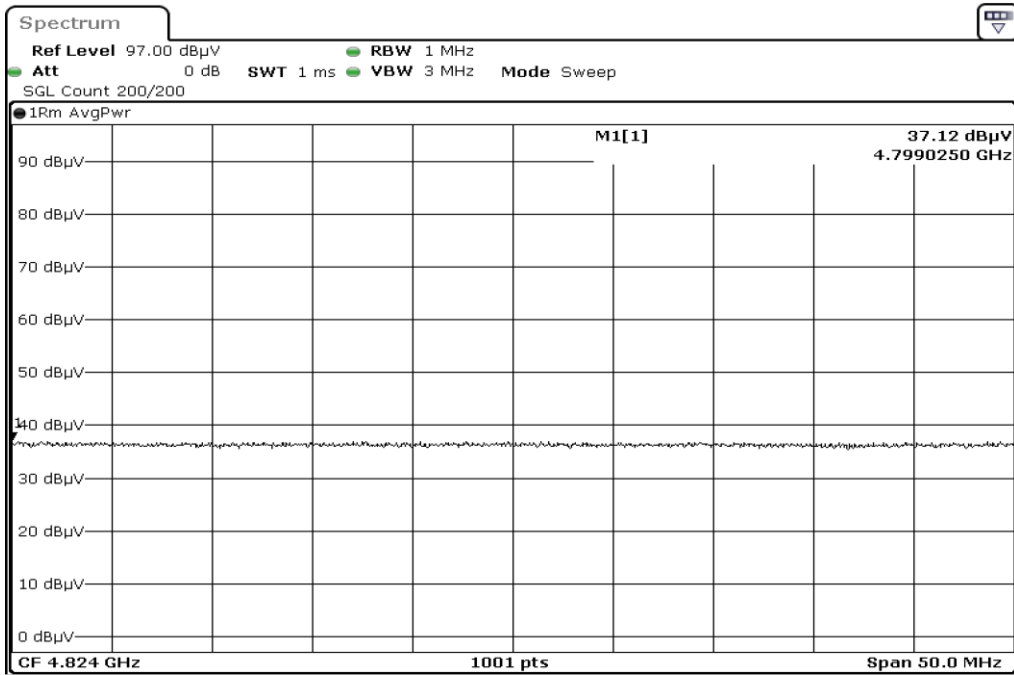

11	Harmonic