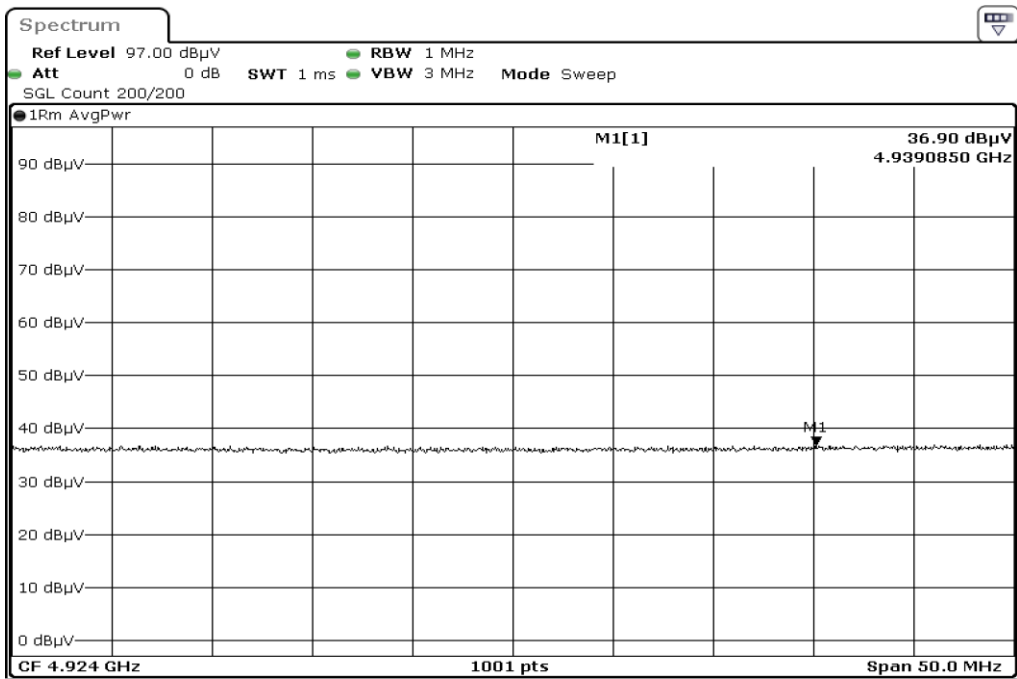

15 Harmonic

16 Harmonic

17 Harmonic

18 Harmonic

19	Harmonic
----	----------

20	Harmonic
----	----------

Test Band				WLAN_2.4GHz_SISO			
Antenna				Ant 0			
Test Parameters							
Test Item	No.	Mode	Channel	Bandwidth	Detector	Polarization	
Restricted Band	1	802.11 n40	2422	40 MHz	AVG	Horizontal	
Restricted Band	2	802.11 n40	2422	40 MHz	PEAK	Horizontal	
Restricted Band	3	802.11 n40	2422	40 MHz	AVG	Vertical	
Restricted Band	4	802.11 n40	2422	40 MHz	PEAK	Vertical	
Restricted Band	5	802.11 n40	2452	40 MHz	AVG	Horizontal	
Restricted Band	6	802.11 n40	2452	40 MHz	PEAK	Horizontal	
Restricted Band	7	802.11 n40	2452	40 MHz	AVG	Vertical	
Restricted Band	8	802.11 n40	2452	40 MHz	PEAK	Vertical	
Harmonic	9	802.11 n40	2422	40 MHz	AVG	Horizontal	
Harmonic	10	802.11 n40	2422	40 MHz	PEAK	Horizontal	
Harmonic	11	802.11 n40	2422	40 MHz	AVG	Vertical	
Harmonic	12	802.11 n40	2422	40 MHz	PEAK	Vertical	
Harmonic	13	802.11 n40	2437	40 MHz	AVG	Horizontal	
Harmonic	14	802.11 n40	2437	40 MHz	PEAK	Horizontal	
Harmonic	15	802.11 n40	2437	40 MHz	AVG	Vertical	
Harmonic	16	802.11 n40	2437	40 MHz	PEAK	Vertical	
Harmonic	17	802.11 n40	2452	40 MHz	AVG	Horizontal	
Harmonic	18	802.11 n40	2452	40 MHz	PEAK	Horizontal	
Harmonic	19	802.11 n40	2452	40 MHz	AVG	Vertical	
Harmonic	20	802.11 n40	2452	40 MHz	PEAK	Vertical	