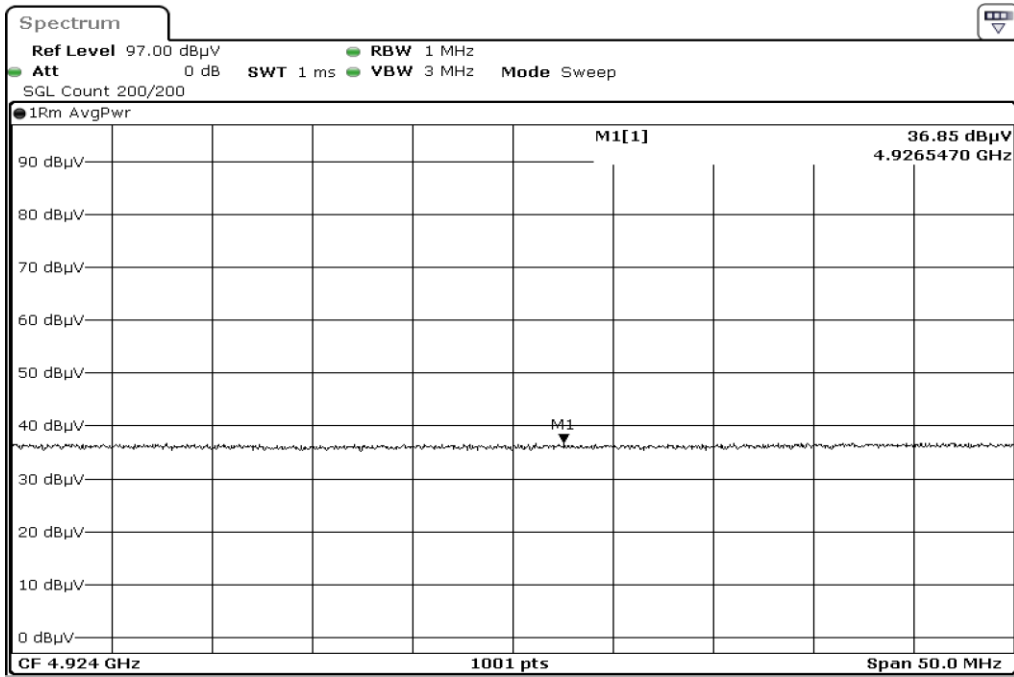

15 Harmonic

16 Harmonic

17 Harmonic

18 Harmonic

19	Harmonic
----	----------

20	Harmonic
----	----------

Test Band				WLAN_2.4GHz_SISO			
Antenna				Ant 0			
Test Parameters							
Test Item	No.	Mode	Channel	Bandwidth	Detector	Polarization	
Restricted Band	1	802.11 n40	2422	40 MHz	AVG	Horizontal	
Restricted Band	2	802.11 n40	2422	40 MHz	PEAK	Horizontal	
Restricted Band	3	802.11 n40	2422	40 MHz	AVG	Vertical	
Restricted Band	4	802.11 n40	2422	40 MHz	PEAK	Vertical	
Restricted Band	5	802.11 n40	2452	40 MHz	AVG	Horizontal	
Restricted Band	6	802.11 n40	2452	40 MHz	PEAK	Horizontal	
Restricted Band	7	802.11 n40	2452	40 MHz	AVG	Vertical	
Restricted Band	8	802.11 n40	2452	40 MHz	PEAK	Vertical	
Harmonic	9	802.11 n40	2422	40 MHz	AVG	Horizontal	
Harmonic	10	802.11 n40	2422	40 MHz	PEAK	Horizontal	
Harmonic	11	802.11 n40	2422	40 MHz	AVG	Vertical	
Harmonic	12	802.11 n40	2422	40 MHz	PEAK	Vertical	
Harmonic	13	802.11 n40	2437	40 MHz	AVG	Horizontal	
Harmonic	14	802.11 n40	2437	40 MHz	PEAK	Horizontal	
Harmonic	15	802.11 n40	2437	40 MHz	AVG	Vertical	
Harmonic	16	802.11 n40	2437	40 MHz	PEAK	Vertical	
Harmonic	17	802.11 n40	2452	40 MHz	AVG	Horizontal	
Harmonic	18	802.11 n40	2452	40 MHz	PEAK	Horizontal	
Harmonic	19	802.11 n40	2452	40 MHz	AVG	Vertical	
Harmonic	20	802.11 n40	2452	40 MHz	PEAK	Vertical	