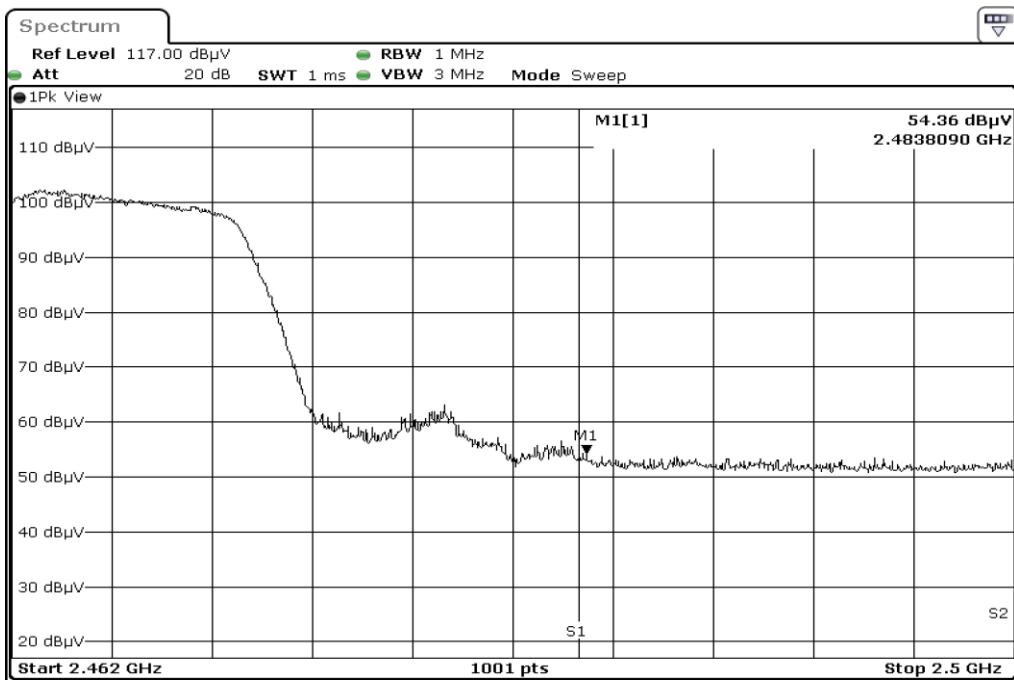

7	Restricted Band