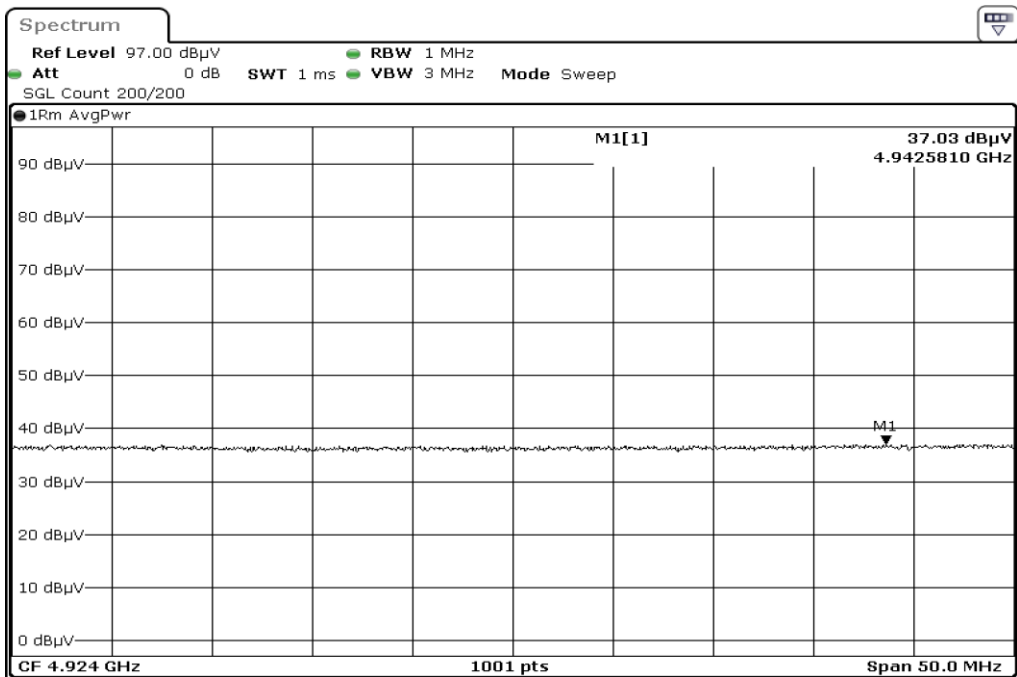

15 Harmonic

16 Harmonic

17 Harmonic

18 Harmonic

19	Harmonic
----	----------

20	Harmonic
----	----------

Test Band				WLAN_2.4GHz_SISO		
Antenna				Ant 1		
Test Parameters						
Test Item	No.	Mode	Channel	Bandwidth	Detector	Polarization
Restricted Band	1	802.11 n20	2412	20 MHz	AVG	Horizontal
Restricted Band	2	802.11 n20	2412	20 MHz	PEAK	Horizontal
Restricted Band	3	802.11 n20	2412	20 MHz	AVG	Vertical
Restricted Band	4	802.11 n20	2412	20 MHz	PEAK	Vertical
Restricted Band	5	802.11 n20	2462	20 MHz	AVG	Horizontal
Restricted Band	6	802.11 n20	2462	20 MHz	PEAK	Horizontal
Restricted Band	7	802.11 n20	2462	20 MHz	AVG	Vertical
Restricted Band	8	802.11 n20	2462	20 MHz	PEAK	Vertical
Harmonic	9	802.11 n20	2412	20 MHz	AVG	Horizontal
Harmonic	10	802.11 n20	2412	20 MHz	PEAK	Horizontal
Harmonic	11	802.11 n20	2412	20 MHz	AVG	Vertical
Harmonic	12	802.11 n20	2412	20 MHz	PEAK	Vertical
Harmonic	13	802.11 n20	2437	20 MHz	AVG	Horizontal
Harmonic	14	802.11 n20	2437	20 MHz	PEAK	Horizontal
Harmonic	15	802.11 n20	2437	20 MHz	AVG	Vertical
Harmonic	16	802.11 n20	2437	20 MHz	PEAK	Vertical
Harmonic	17	802.11 n20	2462	20 MHz	AVG	Horizontal
Harmonic	18	802.11 n20	2462	20 MHz	PEAK	Horizontal
Harmonic	19	802.11 n20	2462	20 MHz	AVG	Vertical
Harmonic	20	802.11 n20	2462	20 MHz	PEAK	Vertical