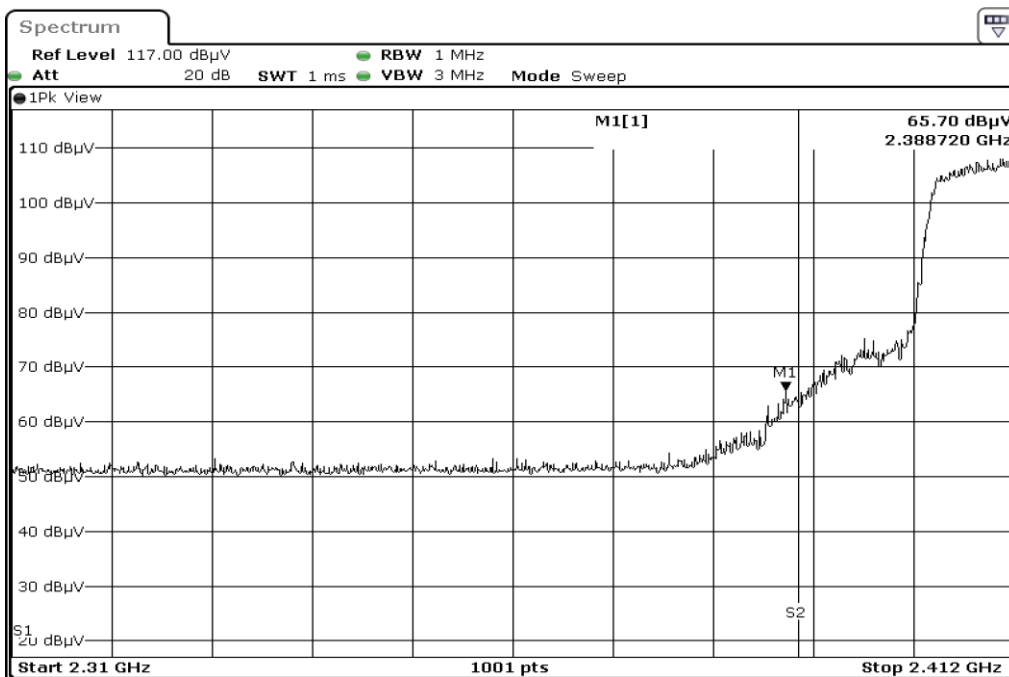

1	Restricted Band