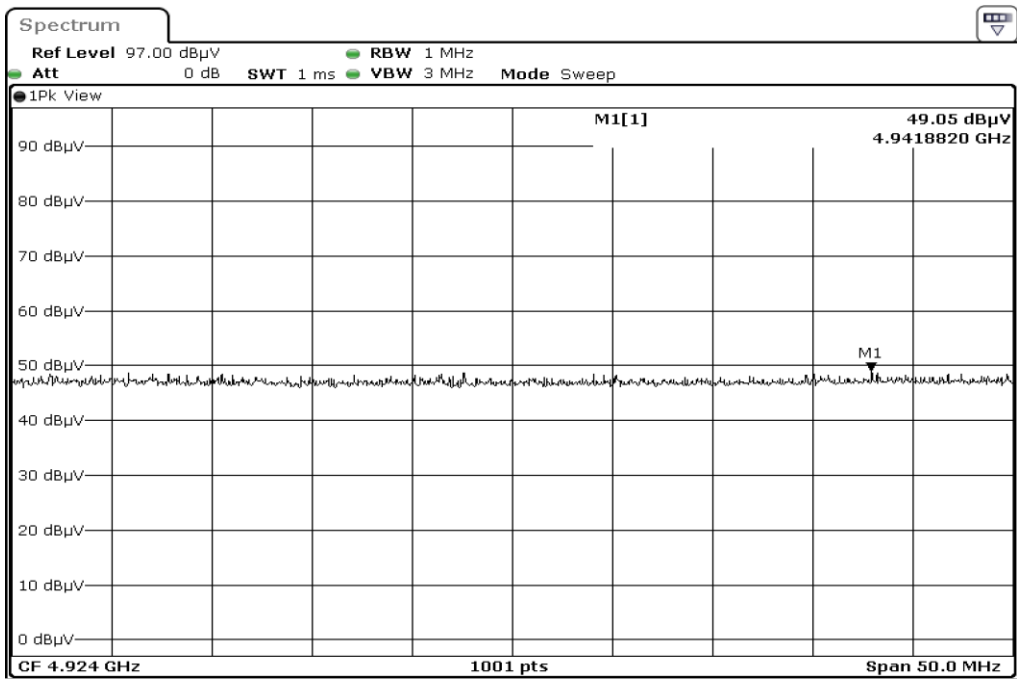

15 Harmonic

16 Harmonic

17 Harmonic

18 Harmonic

19	Harmonic
----	----------

20	Harmonic
----	----------

Test Band				WLAN_2.4GHz_SISO			
Antenna				Ant 0			
Test Parameters							
Test Item	No.	Mode	Channel	Bandwidth	Detector	Polarization	
Restricted Band	1	802.11 n40	2422	40 MHz	AVG	Horizontal	
Restricted Band	2	802.11 n40	2422	40 MHz	PEAK	Horizontal	
Restricted Band	3	802.11 n40	2422	40 MHz	AVG	Vertical	
Restricted Band	4	802.11 n40	2422	40 MHz	PEAK	Vertical	
Restricted Band	5	802.11 n40	2452	40 MHz	AVG	Horizontal	
Restricted Band	6	802.11 n40	2452	40 MHz	PEAK	Horizontal	
Restricted Band	7	802.11 n40	2452	40 MHz	AVG	Vertical	
Restricted Band	8	802.11 n40	2452	40 MHz	PEAK	Vertical	
Harmonic	9	802.11 n40	2422	40 MHz	AVG	Horizontal	
Harmonic	10	802.11 n40	2422	40 MHz	PEAK	Horizontal	
Harmonic	11	802.11 n40	2422	40 MHz	AVG	Vertical	
Harmonic	12	802.11 n40	2422	40 MHz	PEAK	Vertical	
Harmonic	13	802.11 n40	2437	40 MHz	AVG	Horizontal	
Harmonic	14	802.11 n40	2437	40 MHz	PEAK	Horizontal	
Harmonic	15	802.11 n40	2437	40 MHz	AVG	Vertical	
Harmonic	16	802.11 n40	2437	40 MHz	PEAK	Vertical	
Harmonic	17	802.11 n40	2452	40 MHz	AVG	Horizontal	
Harmonic	18	802.11 n40	2452	40 MHz	PEAK	Horizontal	
Harmonic	19	802.11 n40	2452	40 MHz	AVG	Vertical	
Harmonic	20	802.11 n40	2452	40 MHz	PEAK	Vertical	