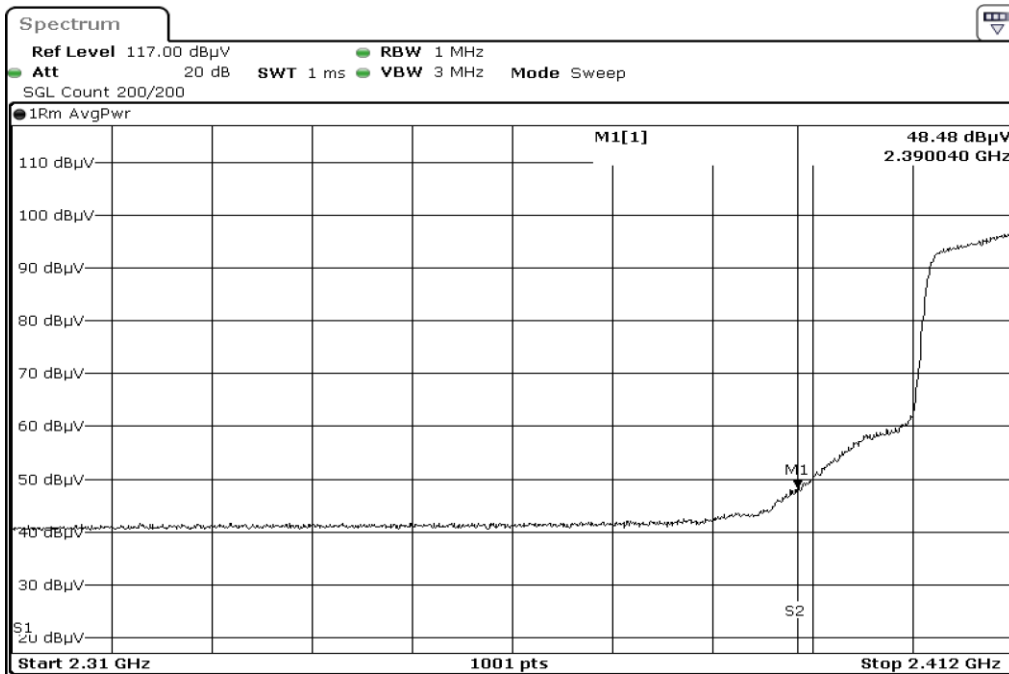

15 Harmonic

16 Harmonic

17 Harmonic

18 Harmonic

19 Harmonic

20 Harmonic

Test Band				WLAN_2.4GHz_MIMO		
Antenna				-		
Test Parameters						
Test Item	No.	Mode	Channel	Bandwidth	Detector	Polarization
Restricted Band	1	802.11 n20	2412	20 MHz	AVG	Horizontal
Restricted Band	2	802.11 n20	2412	20 MHz	PEAK	Horizontal
Restricted Band	3	802.11 n20	2412	20 MHz	AVG	Vertical
Restricted Band	4	802.11 n20	2412	20 MHz	PEAK	Vertical
Restricted Band	5	802.11 n20	2462	20 MHz	AVG	Horizontal
Restricted Band	6	802.11 n20	2462	20 MHz	PEAK	Horizontal
Restricted Band	7	802.11 n20	2462	20 MHz	AVG	Vertical
Restricted Band	8	802.11 n20	2462	20 MHz	PEAK	Vertical
Harmonic	9	802.11 n20	2412	20 MHz	AVG	Horizontal
Harmonic	10	802.11 n20	2412	20 MHz	PEAK	Horizontal
Harmonic	11	802.11 n20	2412	20 MHz	AVG	Vertical
Harmonic	12	802.11 n20	2412	20 MHz	PEAK	Vertical
Harmonic	13	802.11 n20	2437	20 MHz	AVG	Horizontal
Harmonic	14	802.11 n20	2437	20 MHz	PEAK	Horizontal
Harmonic	15	802.11 n20	2437	20 MHz	AVG	Vertical
Harmonic	16	802.11 n20	2437	20 MHz	PEAK	Vertical
Harmonic	17	802.11 n20	2462	20 MHz	AVG	Horizontal
Harmonic	18	802.11 n20	2462	20 MHz	PEAK	Horizontal
Harmonic	19	802.11 n20	2462	20 MHz	AVG	Vertical
Harmonic	20	802.11 n20	2462	20 MHz	PEAK	Vertical