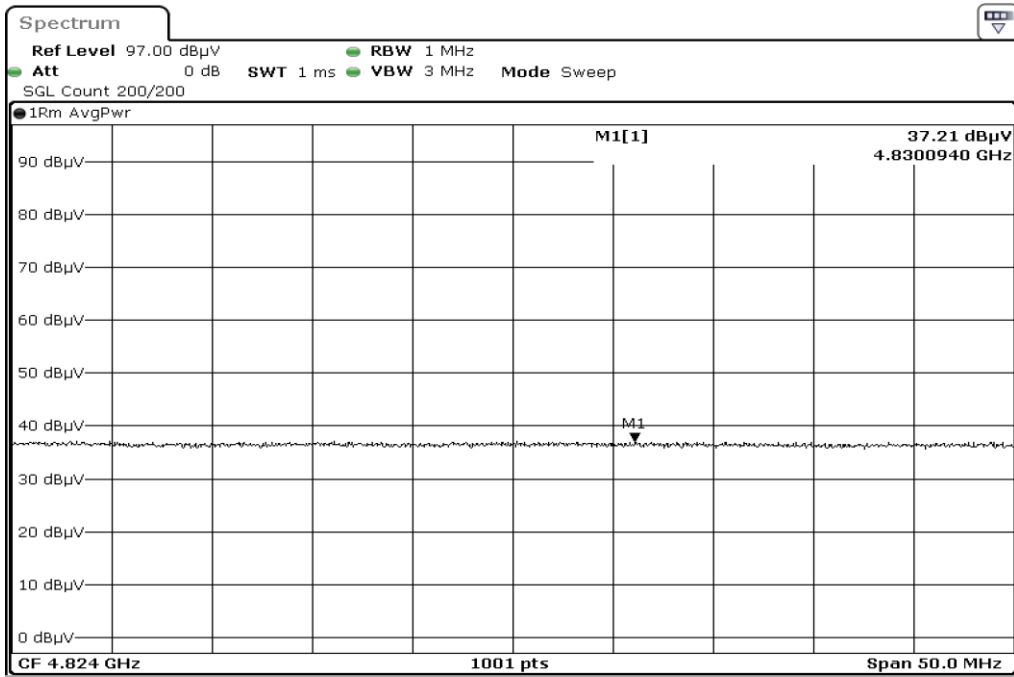

11 Harmonic