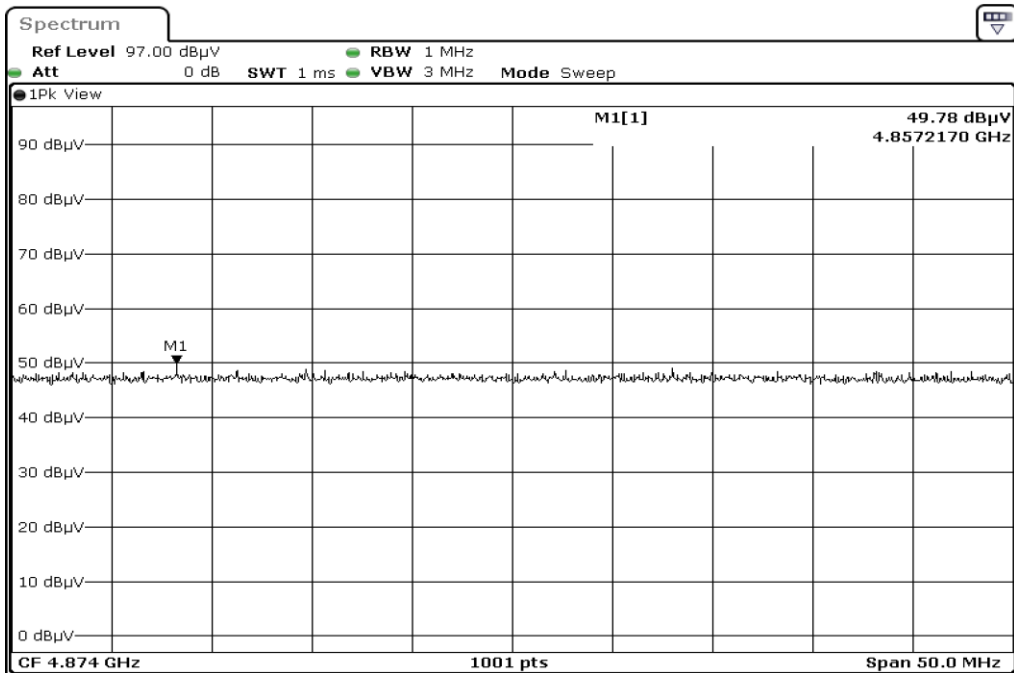

15 Harmonic

16 Harmonic

17 Harmonic

18 Harmonic

19 Harmonic

20 Harmonic

Test Band				WLAN_2.4GHz_MIMO		
Antenna				-		
Test Parameters						
Test Item	No.	Mode	Channel	Bandwidth	Detector	Polarization
Restricted Band	1	802.11 n20	2412	20 MHz	AVG	Horizontal
Restricted Band	2	802.11 n20	2412	20 MHz	PEAK	Horizontal
Restricted Band	3	802.11 n20	2412	20 MHz	AVG	Vertical
Restricted Band	4	802.11 n20	2412	20 MHz	PEAK	Vertical
Restricted Band	5	802.11 n20	2462	20 MHz	AVG	Horizontal
Restricted Band	6	802.11 n20	2462	20 MHz	PEAK	Horizontal
Restricted Band	7	802.11 n20	2462	20 MHz	AVG	Vertical
Restricted Band	8	802.11 n20	2462	20 MHz	PEAK	Vertical
Harmonic	9	802.11 n20	2412	20 MHz	AVG	Horizontal
Harmonic	10	802.11 n20	2412	20 MHz	PEAK	Horizontal
Harmonic	11	802.11 n20	2412	20 MHz	AVG	Vertical
Harmonic	12	802.11 n20	2412	20 MHz	PEAK	Vertical
Harmonic	13	802.11 n20	2437	20 MHz	AVG	Horizontal
Harmonic	14	802.11 n20	2437	20 MHz	PEAK	Horizontal
Harmonic	15	802.11 n20	2437	20 MHz	AVG	Vertical
Harmonic	16	802.11 n20	2437	20 MHz	PEAK	Vertical
Harmonic	17	802.11 n20	2462	20 MHz	AVG	Horizontal
Harmonic	18	802.11 n20	2462	20 MHz	PEAK	Horizontal
Harmonic	19	802.11 n20	2462	20 MHz	AVG	Vertical
Harmonic	20	802.11 n20	2462	20 MHz	PEAK	Vertical