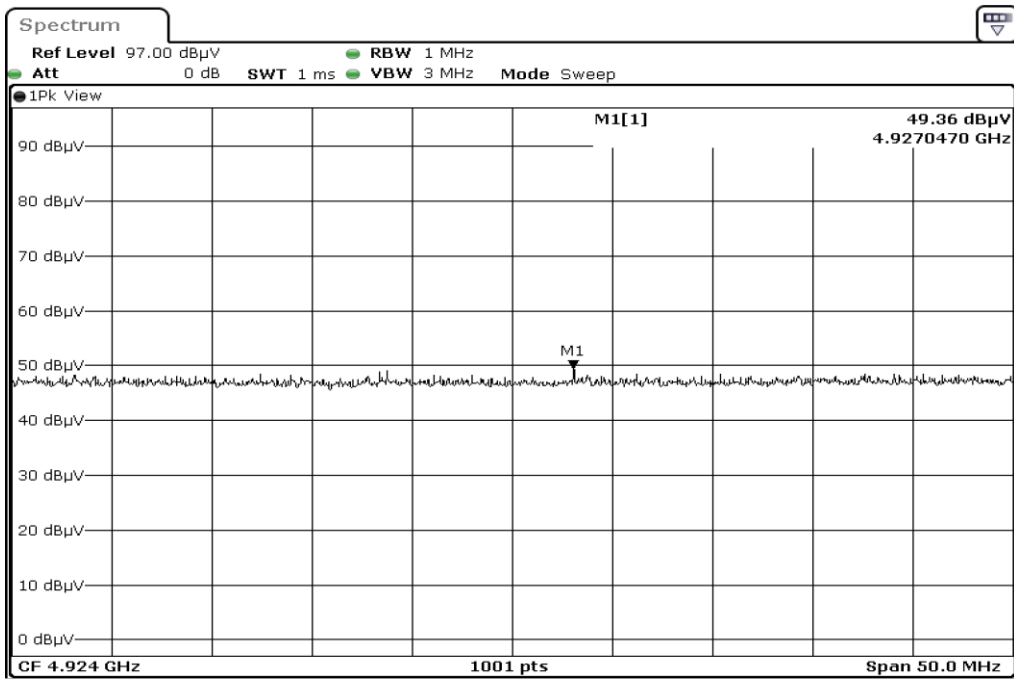

15 Harmonic

16 Harmonic

17 Harmonic

18 Harmonic

19 Harmonic

20 Harmonic

Test Band				WLAN_2.4GHz_MIMO		
Antenna				-		
Test Parameters						
Test Item	No.	Mode	Channel	Bandwidth	Detector	Polarization
Restricted Band	1	802.11 n20	2412	20 MHz	AVG	Horizontal
Restricted Band	2	802.11 n20	2412	20 MHz	PEAK	Horizontal
Restricted Band	3	802.11 n20	2412	20 MHz	AVG	Vertical
Restricted Band	4	802.11 n20	2412	20 MHz	PEAK	Vertical
Restricted Band	5	802.11 n20	2462	20 MHz	AVG	Horizontal
Restricted Band	6	802.11 n20	2462	20 MHz	PEAK	Horizontal
Restricted Band	7	802.11 n20	2462	20 MHz	AVG	Vertical
Restricted Band	8	802.11 n20	2462	20 MHz	PEAK	Vertical
Harmonic	9	802.11 n20	2412	20 MHz	AVG	Horizontal
Harmonic	10	802.11 n20	2412	20 MHz	PEAK	Horizontal
Harmonic	11	802.11 n20	2412	20 MHz	AVG	Vertical
Harmonic	12	802.11 n20	2412	20 MHz	PEAK	Vertical
Harmonic	13	802.11 n20	2437	20 MHz	AVG	Horizontal
Harmonic	14	802.11 n20	2437	20 MHz	PEAK	Horizontal
Harmonic	15	802.11 n20	2437	20 MHz	AVG	Vertical
Harmonic	16	802.11 n20	2437	20 MHz	PEAK	Vertical
Harmonic	17	802.11 n20	2462	20 MHz	AVG	Horizontal
Harmonic	18	802.11 n20	2462	20 MHz	PEAK	Horizontal
Harmonic	19	802.11 n20	2462	20 MHz	AVG	Vertical
Harmonic	20	802.11 n20	2462	20 MHz	PEAK	Vertical