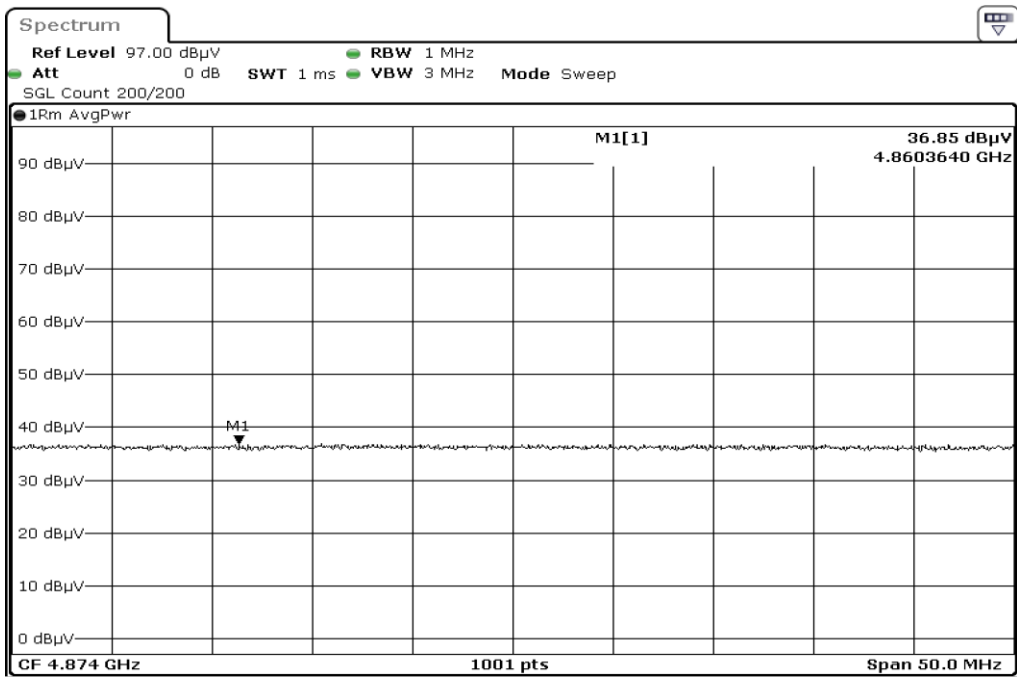

15 Harmonic

16 Harmonic

17 Harmonic

18 Harmonic

19	Harmonic
----	----------

20	Harmonic
----	----------

Test Band				WLAN_2.4GHz_SISO			
Antenna				Ant 0			
Test Parameters							
Test Item	No.	Mode	Channel	Bandwidth	Detector	Polarization	
Restricted Band	1	802.11 n40	2422	40 MHz	AVG	Horizontal	
Restricted Band	2	802.11 n40	2422	40 MHz	PEAK	Horizontal	
Restricted Band	3	802.11 n40	2422	40 MHz	AVG	Vertical	
Restricted Band	4	802.11 n40	2422	40 MHz	PEAK	Vertical	
Restricted Band	5	802.11 n40	2452	40 MHz	AVG	Horizontal	
Restricted Band	6	802.11 n40	2452	40 MHz	PEAK	Horizontal	
Restricted Band	7	802.11 n40	2452	40 MHz	AVG	Vertical	
Restricted Band	8	802.11 n40	2452	40 MHz	PEAK	Vertical	
Harmonic	9	802.11 n40	2422	40 MHz	AVG	Horizontal	
Harmonic	10	802.11 n40	2422	40 MHz	PEAK	Horizontal	
Harmonic	11	802.11 n40	2422	40 MHz	AVG	Vertical	
Harmonic	12	802.11 n40	2422	40 MHz	PEAK	Vertical	
Harmonic	13	802.11 n40	2437	40 MHz	AVG	Horizontal	
Harmonic	14	802.11 n40	2437	40 MHz	PEAK	Horizontal	
Harmonic	15	802.11 n40	2437	40 MHz	AVG	Vertical	
Harmonic	16	802.11 n40	2437	40 MHz	PEAK	Vertical	
Harmonic	17	802.11 n40	2452	40 MHz	AVG	Horizontal	
Harmonic	18	802.11 n40	2452	40 MHz	PEAK	Horizontal	
Harmonic	19	802.11 n40	2452	40 MHz	AVG	Vertical	
Harmonic	20	802.11 n40	2452	40 MHz	PEAK	Vertical	