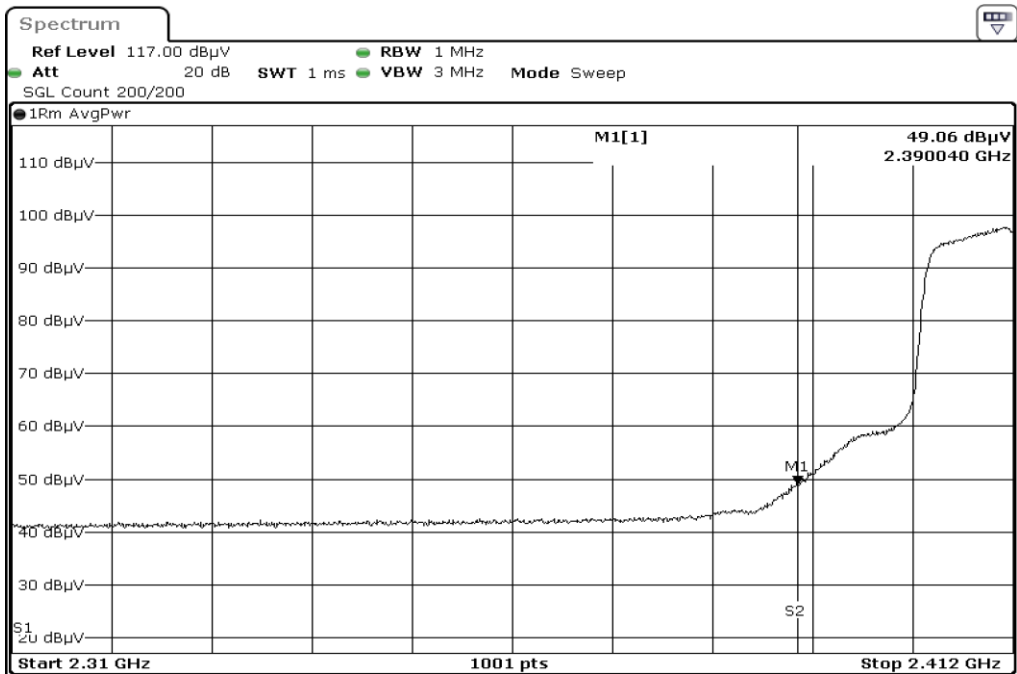

Test Band				WLAN_2.4GHz_SISO		
Antenna				Ant 0		
Test Parameters						
Test Item	No.	Mode	Channel	Bandwidth	Detector	Polarization
Restricted Band	1	802.11 n20	2412	20 MHz	AVG	Horizontal
Restricted Band	2	802.11 n20	2412	20 MHz	PEAK	Horizontal
Restricted Band	3	802.11 n20	2412	20 MHz	AVG	Vertical
Restricted Band	4	802.11 n20	2412	20 MHz	PEAK	Vertical
Restricted Band	5	802.11 n20	2462	20 MHz	AVG	Horizontal
Restricted Band	6	802.11 n20	2462	20 MHz	PEAK	Horizontal
Restricted Band	7	802.11 n20	2462	20 MHz	AVG	Vertical
Restricted Band	8	802.11 n20	2462	20 MHz	PEAK	Vertical
Harmonic	9	802.11 n20	2412	20 MHz	AVG	Horizontal
Harmonic	10	802.11 n20	2412	20 MHz	PEAK	Horizontal
Harmonic	11	802.11 n20	2412	20 MHz	AVG	Vertical
Harmonic	12	802.11 n20	2412	20 MHz	PEAK	Vertical
Harmonic	13	802.11 n20	2437	20 MHz	AVG	Horizontal
Harmonic	14	802.11 n20	2437	20 MHz	PEAK	Horizontal
Harmonic	15	802.11 n20	2437	20 MHz	AVG	Vertical
Harmonic	16	802.11 n20	2437	20 MHz	PEAK	Vertical
Harmonic	17	802.11 n20	2462	20 MHz	AVG	Horizontal
Harmonic	18	802.11 n20	2462	20 MHz	PEAK	Horizontal
Harmonic	19	802.11 n20	2462	20 MHz	AVG	Vertical
Harmonic	20	802.11 n20	2462	20 MHz	PEAK	Vertical