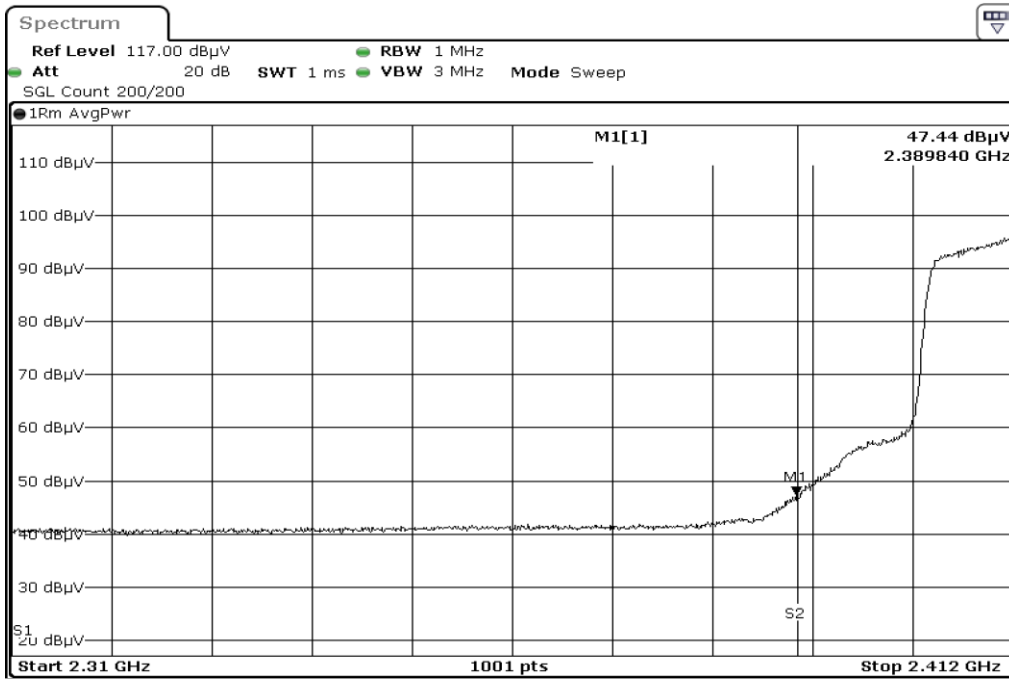

3	Restricted Band

4	Restricted Band