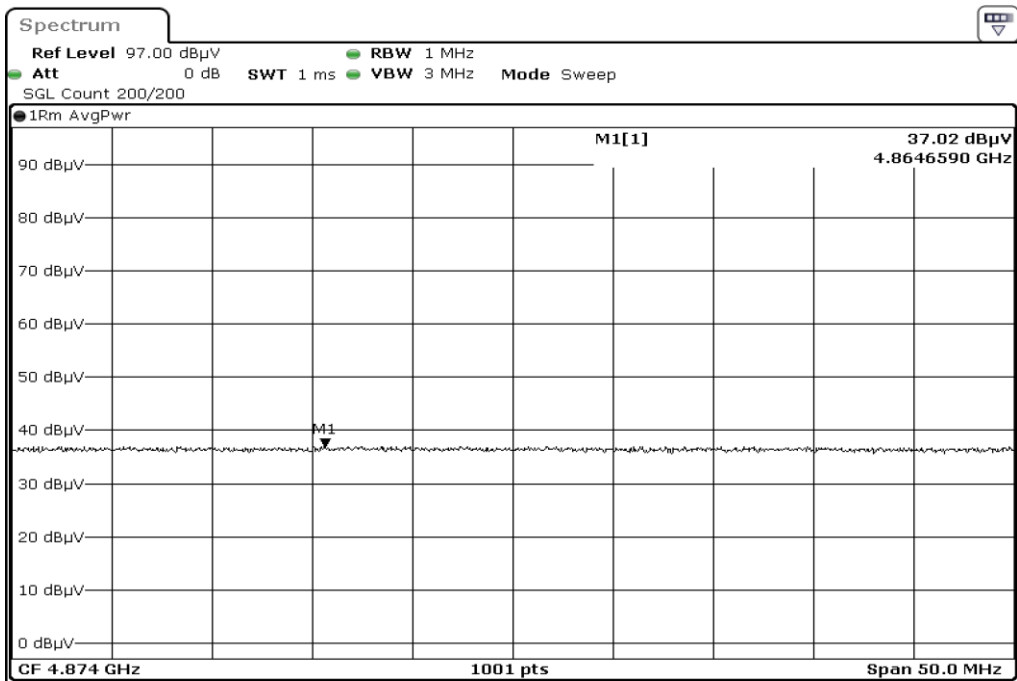

12 Harmonic

13	Harmonic