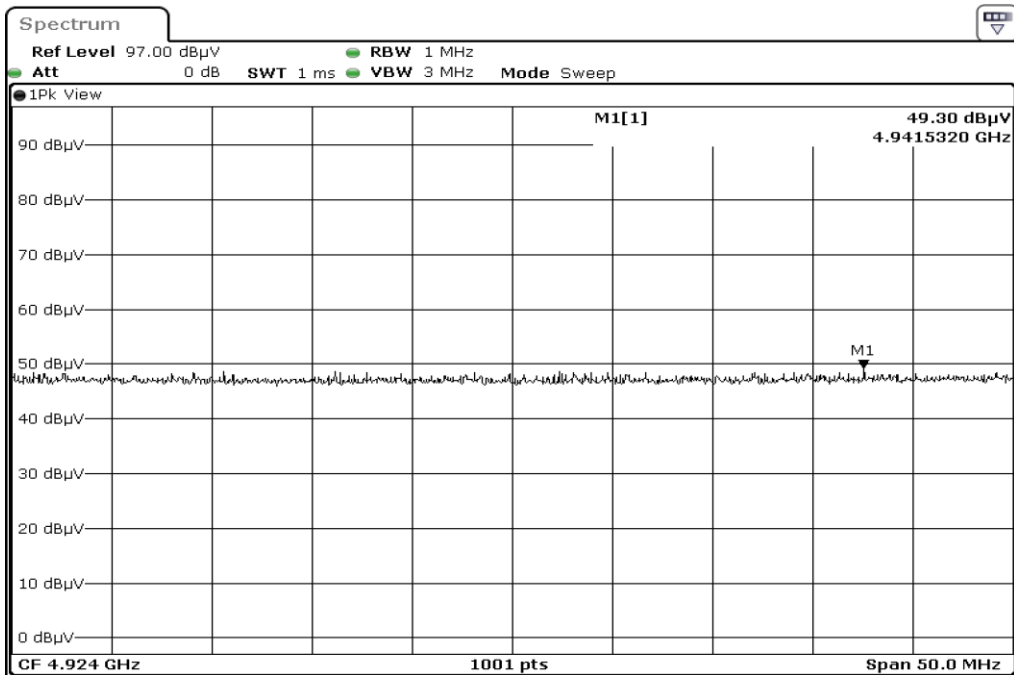

15 Harmonic

16 Harmonic

17 Harmonic

18 Harmonic

19	Harmonic
----	----------

20	Harmonic
----	----------

Test Band				WLAN_2.4GHz_SISO		
Antenna				Ant 1		
Test Parameters						
Test Item	No.	Mode	Channel	Bandwidth	Detector	Polarization
Restricted Band	1	802.11 n20	2412	20 MHz	AVG	Horizontal
Restricted Band	2	802.11 n20	2412	20 MHz	PEAK	Horizontal
Restricted Band	3	802.11 n20	2412	20 MHz	AVG	Vertical
Restricted Band	4	802.11 n20	2412	20 MHz	PEAK	Vertical
Restricted Band	5	802.11 n20	2462	20 MHz	AVG	Horizontal
Restricted Band	6	802.11 n20	2462	20 MHz	PEAK	Horizontal
Restricted Band	7	802.11 n20	2462	20 MHz	AVG	Vertical
Restricted Band	8	802.11 n20	2462	20 MHz	PEAK	Vertical
Harmonic	9	802.11 n20	2412	20 MHz	AVG	Horizontal
Harmonic	10	802.11 n20	2412	20 MHz	PEAK	Horizontal
Harmonic	11	802.11 n20	2412	20 MHz	AVG	Vertical
Harmonic	12	802.11 n20	2412	20 MHz	PEAK	Vertical
Harmonic	13	802.11 n20	2437	20 MHz	AVG	Horizontal
Harmonic	14	802.11 n20	2437	20 MHz	PEAK	Horizontal
Harmonic	15	802.11 n20	2437	20 MHz	AVG	Vertical
Harmonic	16	802.11 n20	2437	20 MHz	PEAK	Vertical
Harmonic	17	802.11 n20	2462	20 MHz	AVG	Horizontal
Harmonic	18	802.11 n20	2462	20 MHz	PEAK	Horizontal
Harmonic	19	802.11 n20	2462	20 MHz	AVG	Vertical
Harmonic	20	802.11 n20	2462	20 MHz	PEAK	Vertical