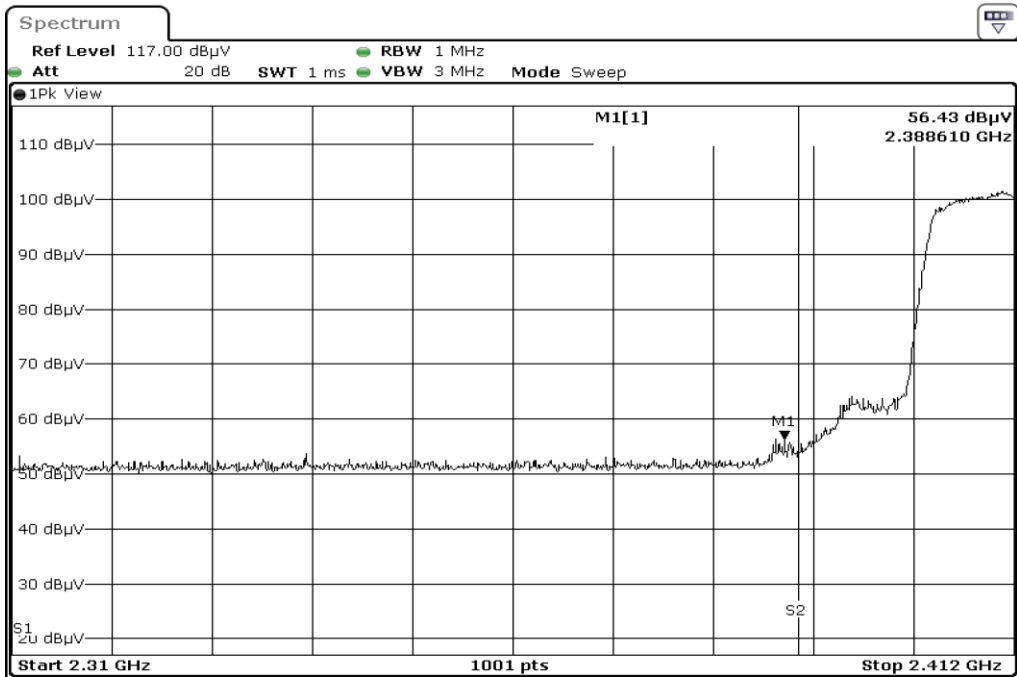

3	Restricted Band